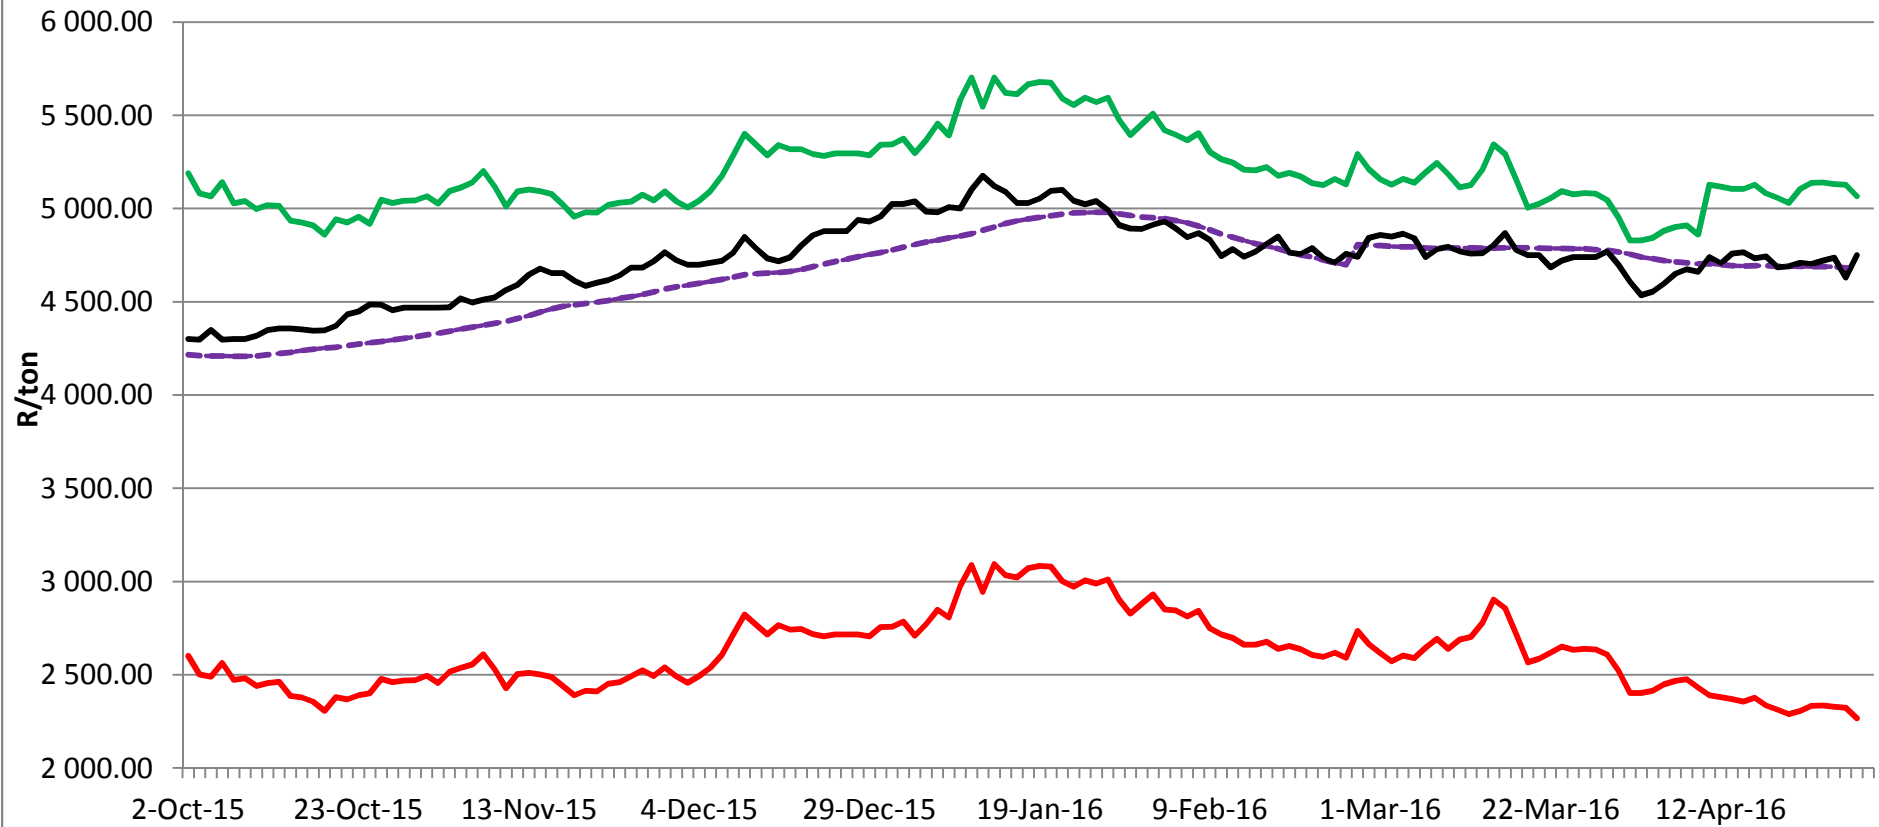

Source: Grain SA

**PRYSE VAN KORING GELEWER IN RANDFONTTEIN
PRICES OF WHEAT DELIVERED IN RANDFONTTEIN**

Source: Grain SA

PRYSE VAN RSA EN DUITSE KORING GELEWER IN RANDFONTTEIN PRICES OF RSA AND GERMAN WHEAT DELIVERED IN RANDFONTTEIN

Source: Grain SA

PRYSE VAN HRW KORING VIR LEWERING IN JUL 2016 (RANDFONTEIN)
PRICES OF HRW WHEAT DELIVERED IN JUL 2016 (RANDFONTEIN)

VSA Uitvoerpariteit / USA Export Parity

20 day average

VSA Invoerpariteit / USA Import Parity