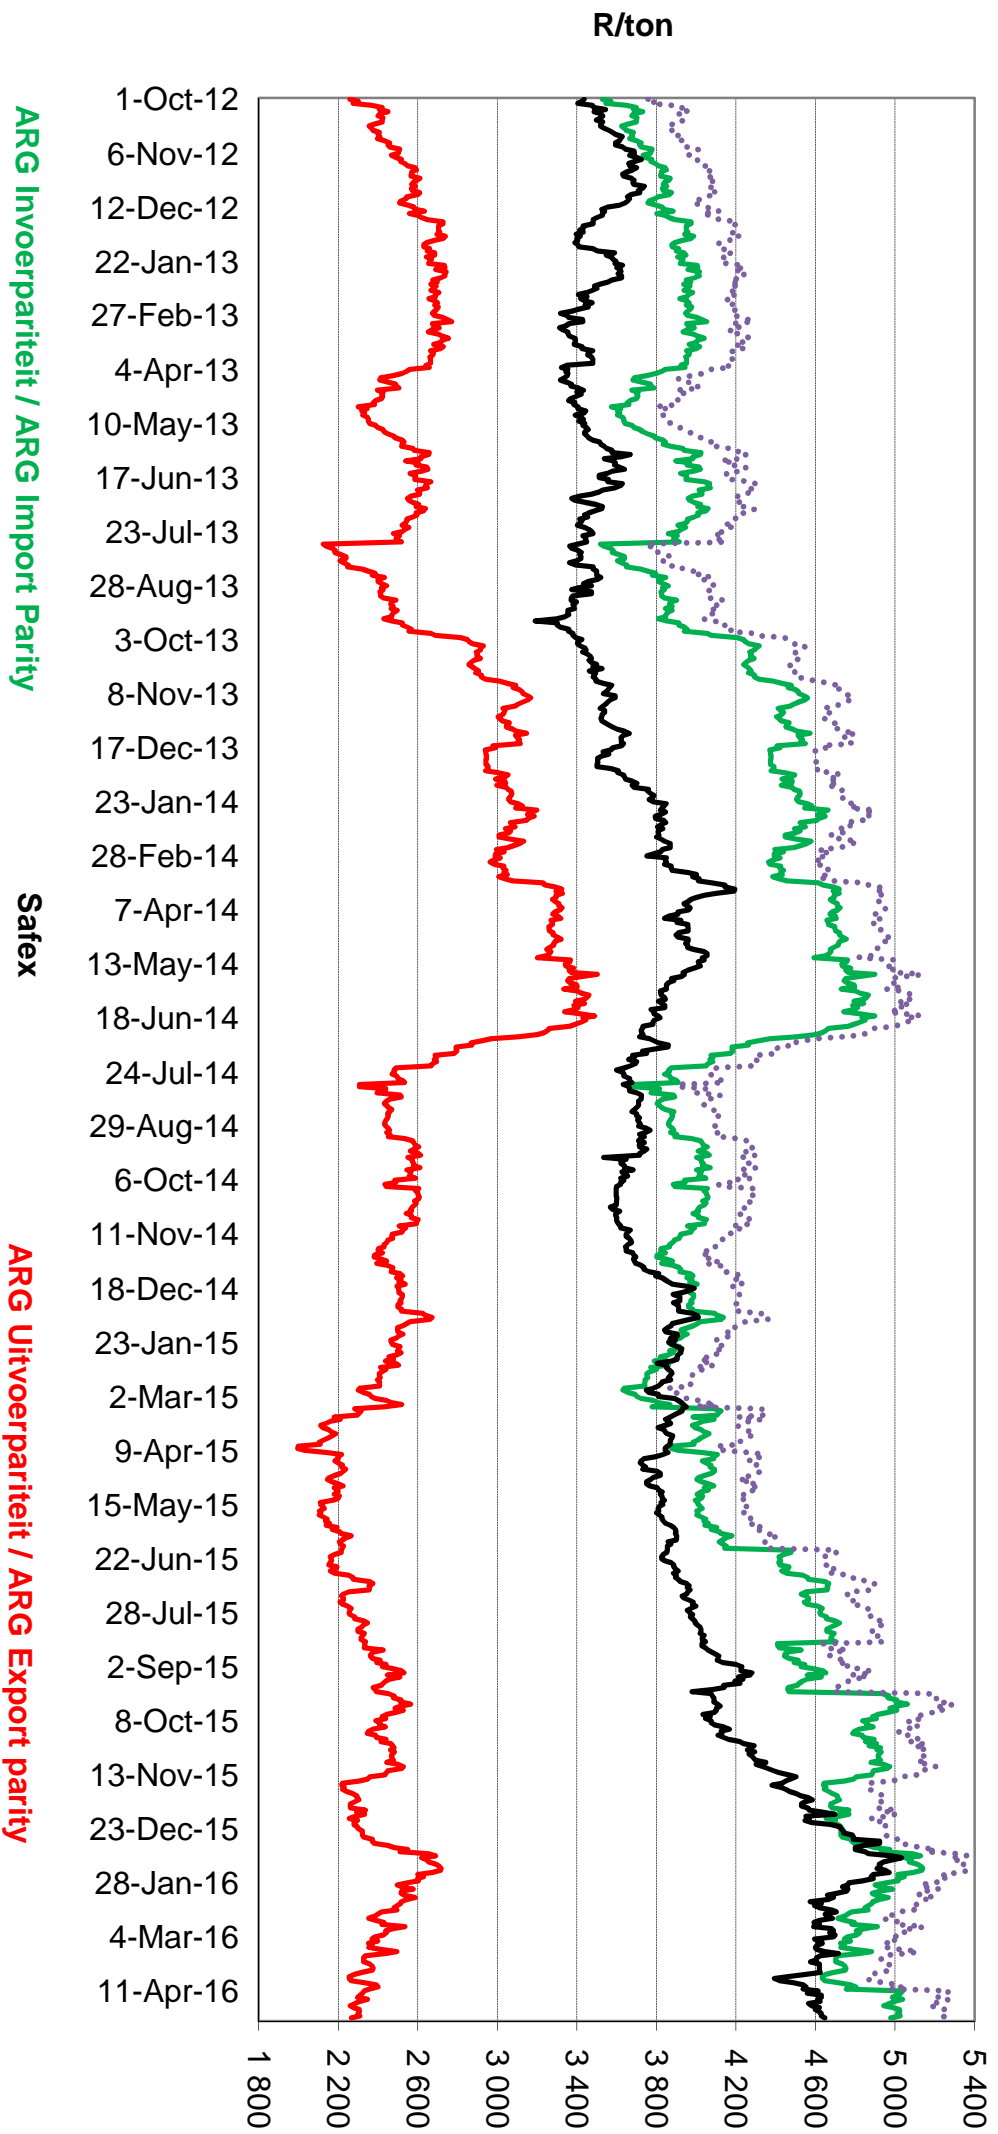

**PRYSE VAN RSA EN ARGENTYNSSE KORING GELEWER IN RANDFONTEIN
PRICES OF RSA AND ARGENTINEAN WHEAT DELIVERED IN RANDFONTEIN**

Source: Grain SA

PRYSE VAN SUID AFRIKAANSE EN VSA KORING GELEWER IN RANDFONTEIN PRICES OF SOUTH AFRICAN AND USA WHEAT DELIVERED IN RANDFONTEIN

Source: Grain SA

**PRYSE VAN KORING GELEWER IN RANDFONTTEIN
PRICES OF WHEAT DELIVERED IN RANDFONTTEIN**

Source: Grain SA

PRYSE VAN RSA EN DUITSE KORING GELEWER IN RANDFONTTEIN PRICES OF RSA AND GERMAN WHEAT DELIVERED IN RANDFONTTEIN

Source: Grain SA

PRYSE VAN HRW KORING VIR LEWERING IN JUL 2016 (RANDFONTEIN)
PRICES OF HRW WHEAT DELIVERED IN JUL 2016 (RANDFONTEIN)

VSA Uitvoerpariteit / USA Export Parity

20 day average

VSA Invoerpariteit / USA Import Parity