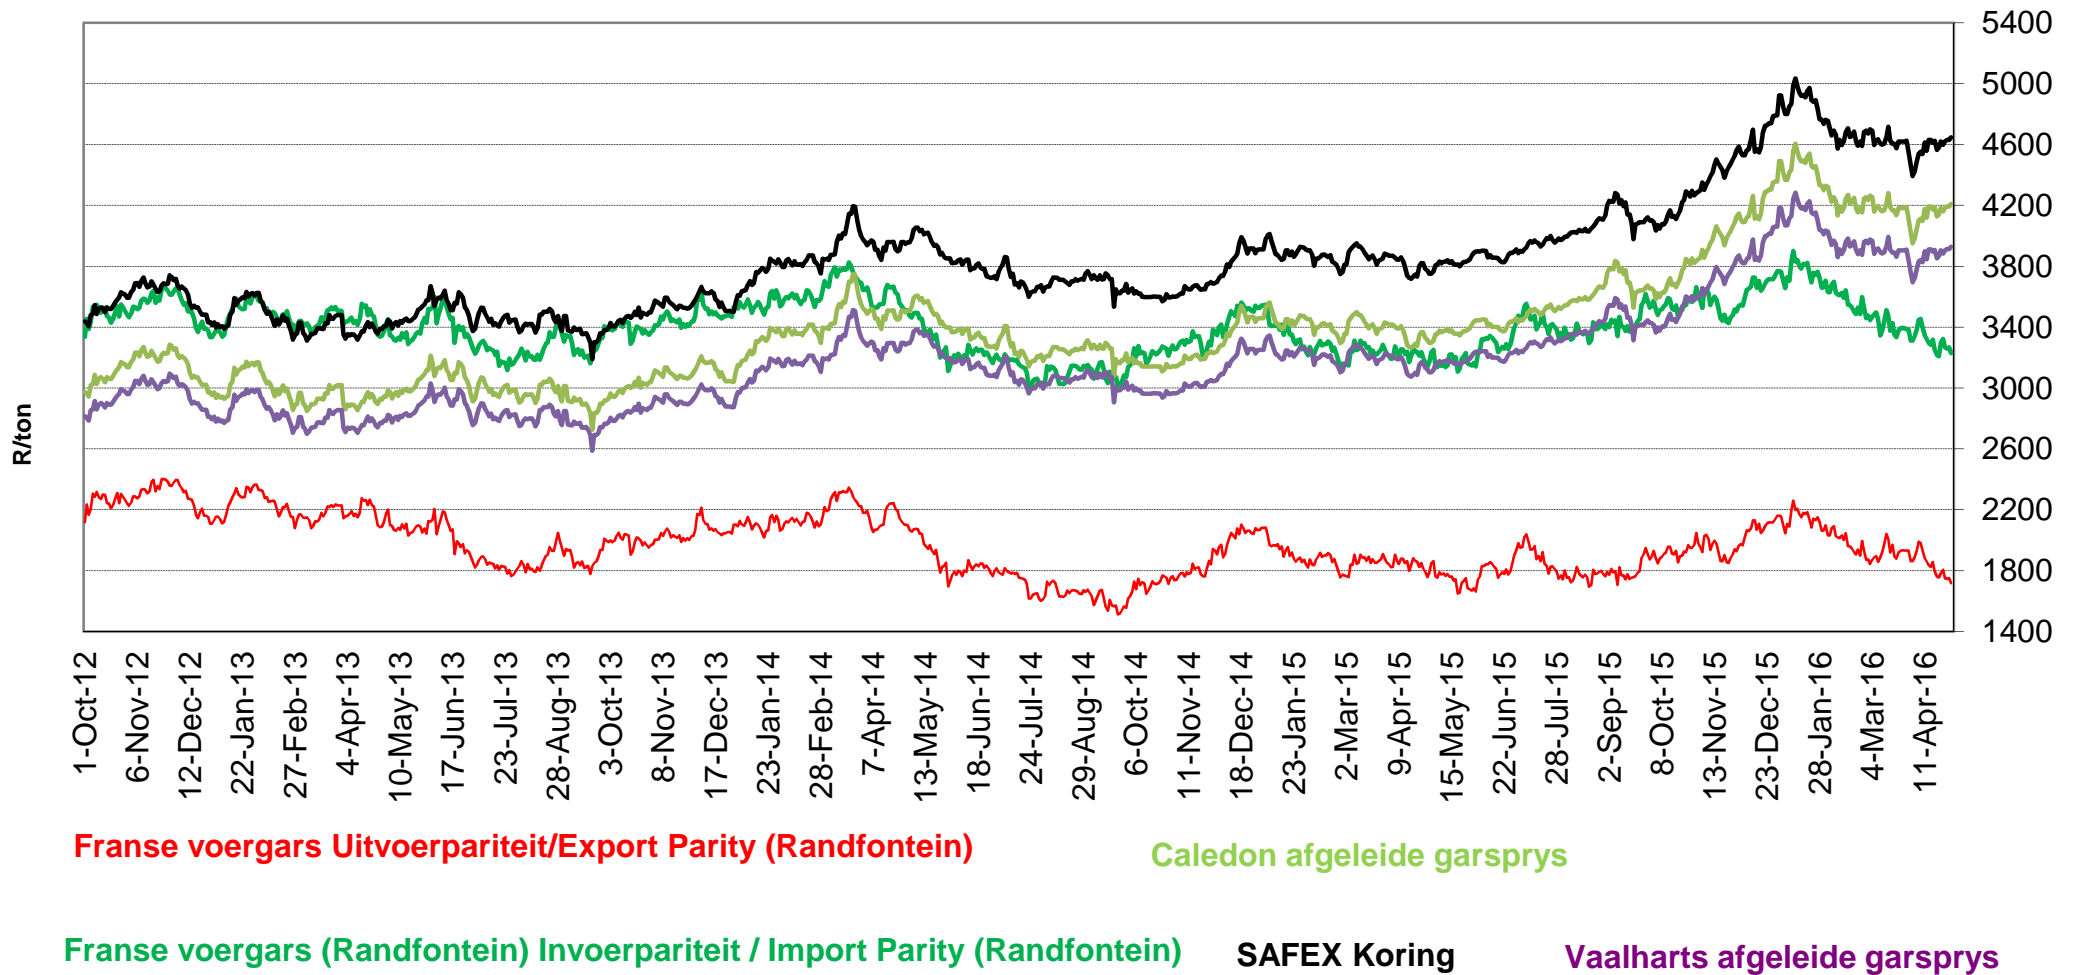

Source: Grain SA

PRYSE VAN HRW KORING VIR LEWERING IN JUL 2016 (RANDFONTEIN)
PRICES OF HRW WHEAT DELIVERED IN JUL 2016 (RANDFONTEIN)

VSA Uitvoerpariteit / USA Export Parity

20 day average

VSA Invoerpariteit / USA Import Parity

Safex Jul 16

Source: Grain SA

PRYSE VAN KORING GELEWER IN DURBAN HAWE PRICES OF WHEAT DELIVERED IN DURBAN HARBOUR

R/ton

Source: Grain SA

PRYSE VAN GARS GELEWER IN RANDFONTEIN PRICES OF BARLEY DELIVERED IN RANDFONTEIN

Source: Grain SA

INVOERPARTIET VAN VSA HRW KORING EN FRANSE VOERGARS
 IMPORT PARITY OF USA HRW AND FRANCE FEED BARLEY

Source: Grain SA