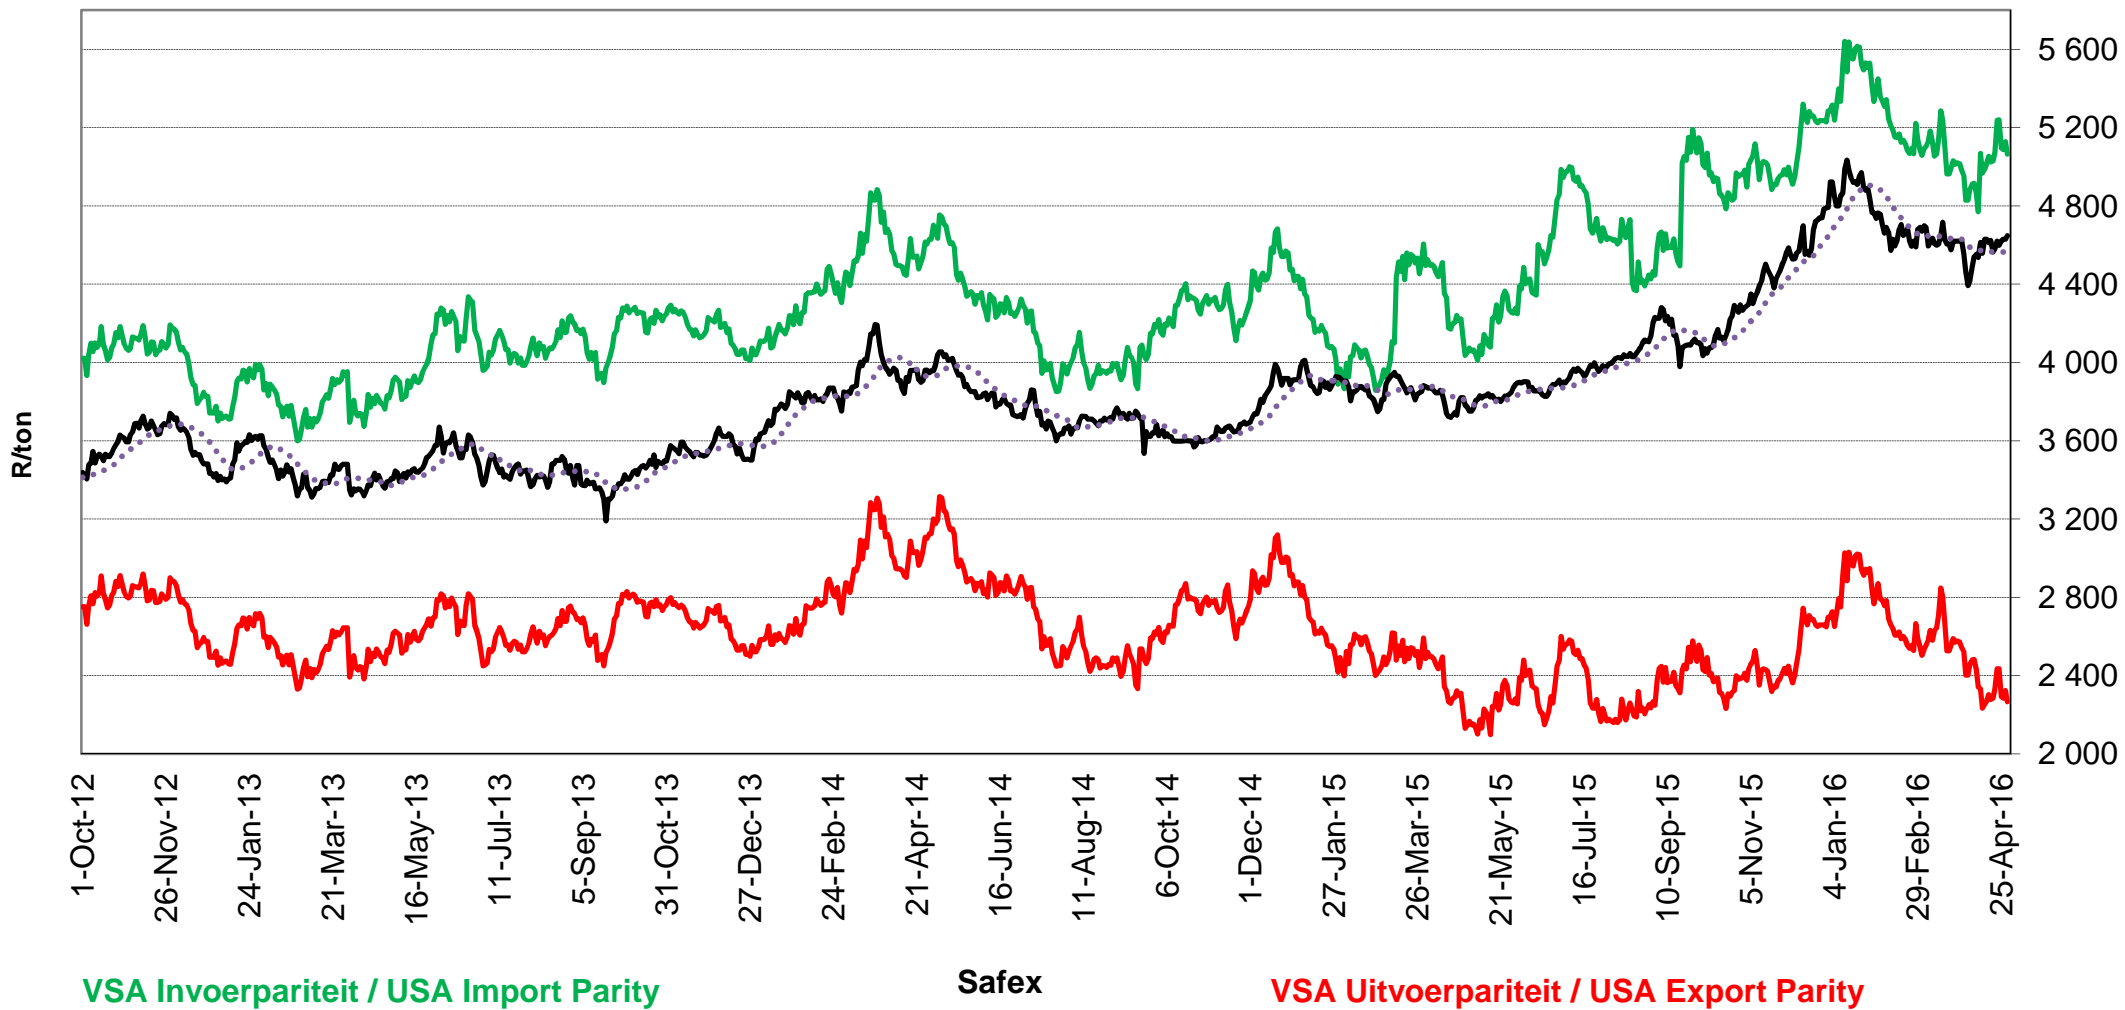

**PRYSE VAN RSA EN ARGENTYNSSE KORING GELEWER IN RANDFONTEIN
PRICES OF RSA AND ARGENTINEAN WHEAT DELIVERED IN RANDFONTEIN**

Source: Grain SA

PRYSE VAN SUID AFRIKAANSE EN VSA KORING GELEWER IN RANDFONTEIN PRICES OF SOUTH AFRICAN AND USA WHEAT DELIVERED IN RANDFONTEIN