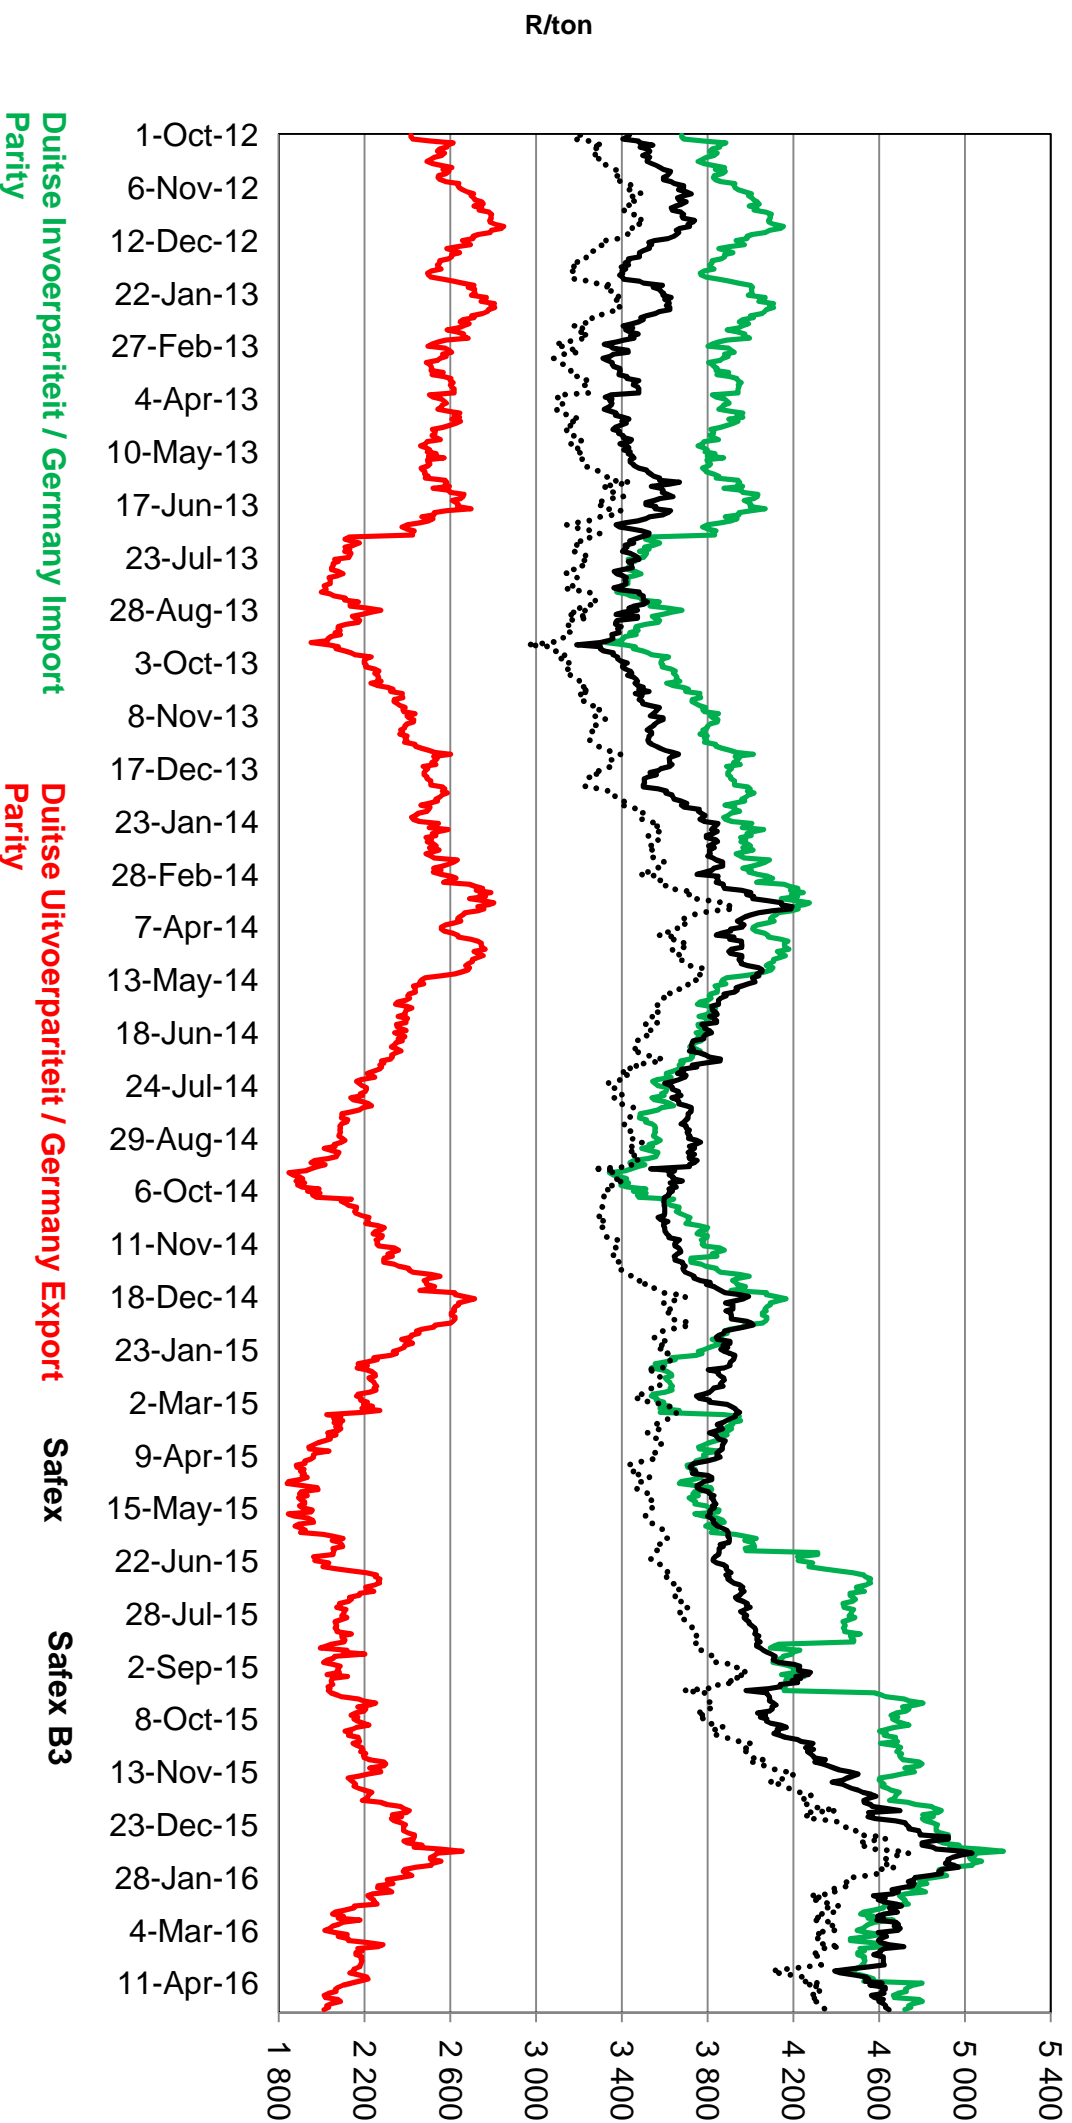

**PRYSE VAN RSA EN ARGENTYNSSE KORING GELEWER IN RANDFONTEIN
PRICES OF RSA AND ARGENTINEAN WHEAT DELIVERED IN RANDFONTEIN**

Source: Grain SA

PRYSE VAN SUID AFRIKAANSE EN VSA KORING GELEWER IN RANDFONTEIN PRICES OF SOUTH AFRICAN AND USA WHEAT DELIVERED IN RANDFONTEIN

Source: Grain SA

**PRYSE VAN KORING GELEWER IN RANDFONTTEIN
PRICES OF WHEAT DELIVERED IN RANDFONTTEIN**

Source: Grain SA

PRYSE VAN RSA EN DUITSE KORING GELEWER IN RANDFONTTEIN PRICES OF RSA AND GERMAN WHEAT DELIVERED IN RANDFONTTEIN