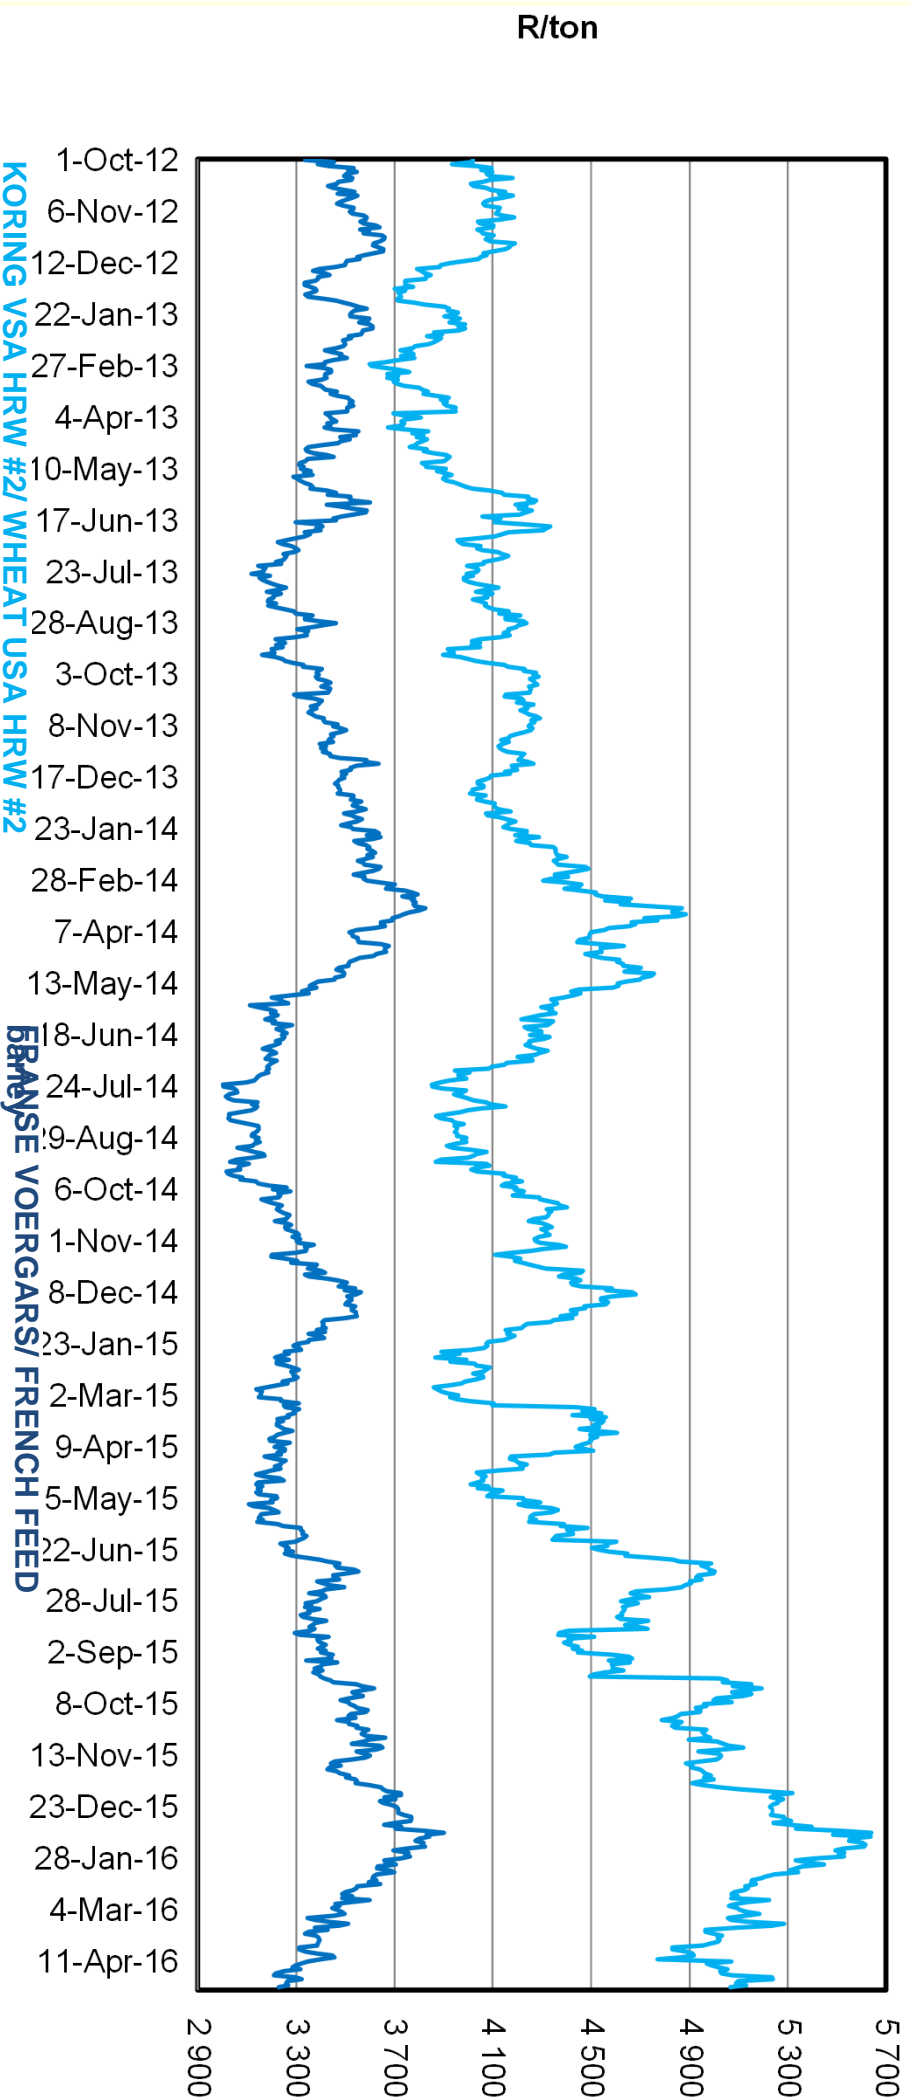

INVOERPARTIET VAN VSA HRW KORING EN FRANSE VOERGARS
IMPORT PARITY OF USA HRW AND FRANCE FEED BARLEY

Source: Grain SA