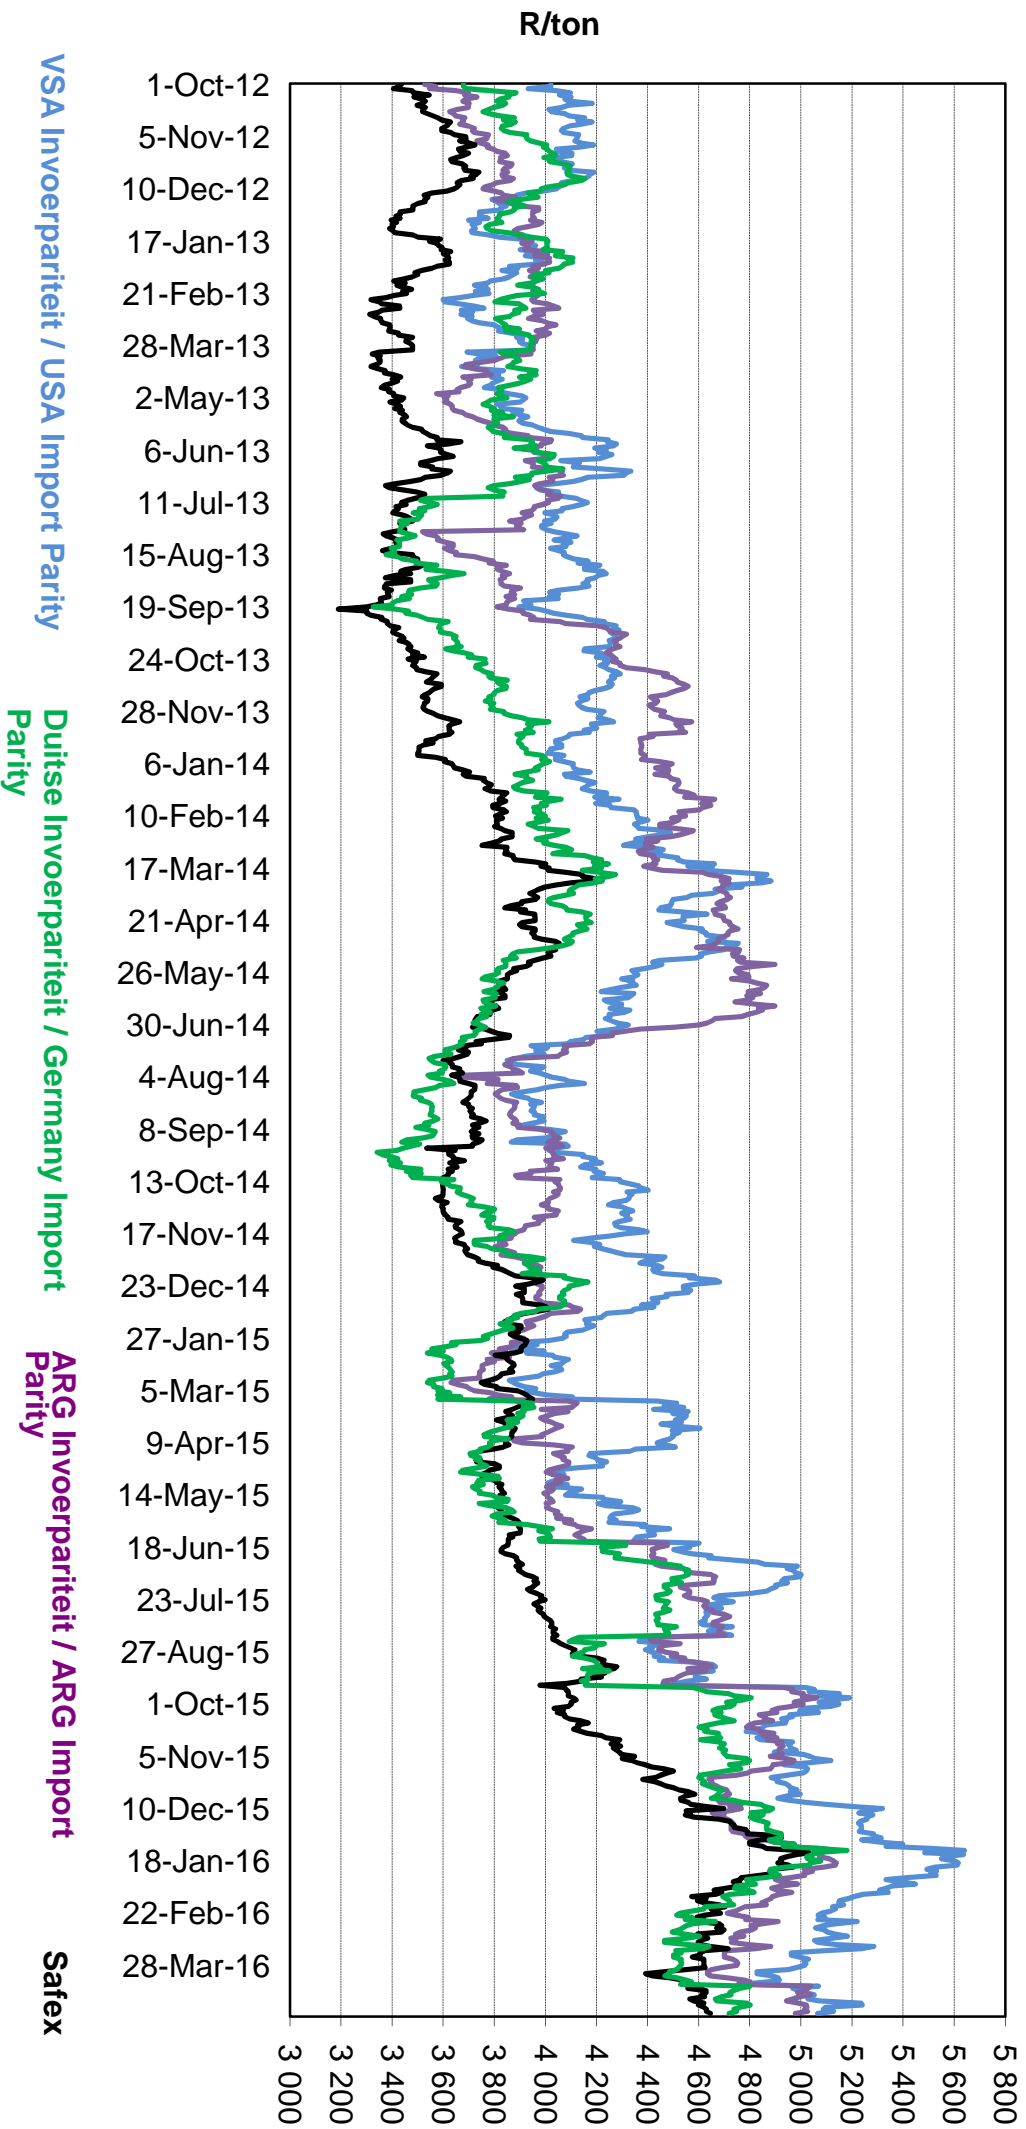

**PRYSE VAN RSA EN ARGENTYNSSE KORING GELEWER IN RANDFONTEIN
PRICES OF RSA AND ARGENTINEAN WHEAT DELIVERED IN RANDFONTEIN**

Source: Grain SA

PRYSE VAN SUID AFRIKAANSE EN VSA KORING GELEWER IN RANDFONTEIN PRICES OF SOUTH AFRICAN AND USA WHEAT DELIVERED IN RANDFONTEIN

Source: Grain SA

**PRYSE VAN KORING GELEWER IN RANDFONTTEIN
PRICES OF WHEAT DELIVERED IN RANDFONTTEIN**

Source: Grain SA

PRYSE VAN RSA EN DUITSE KORING GELEWER IN RANDFONTTEIN PRICES OF RSA AND GERMAN WHEAT DELIVERED IN RANDFONTTEIN