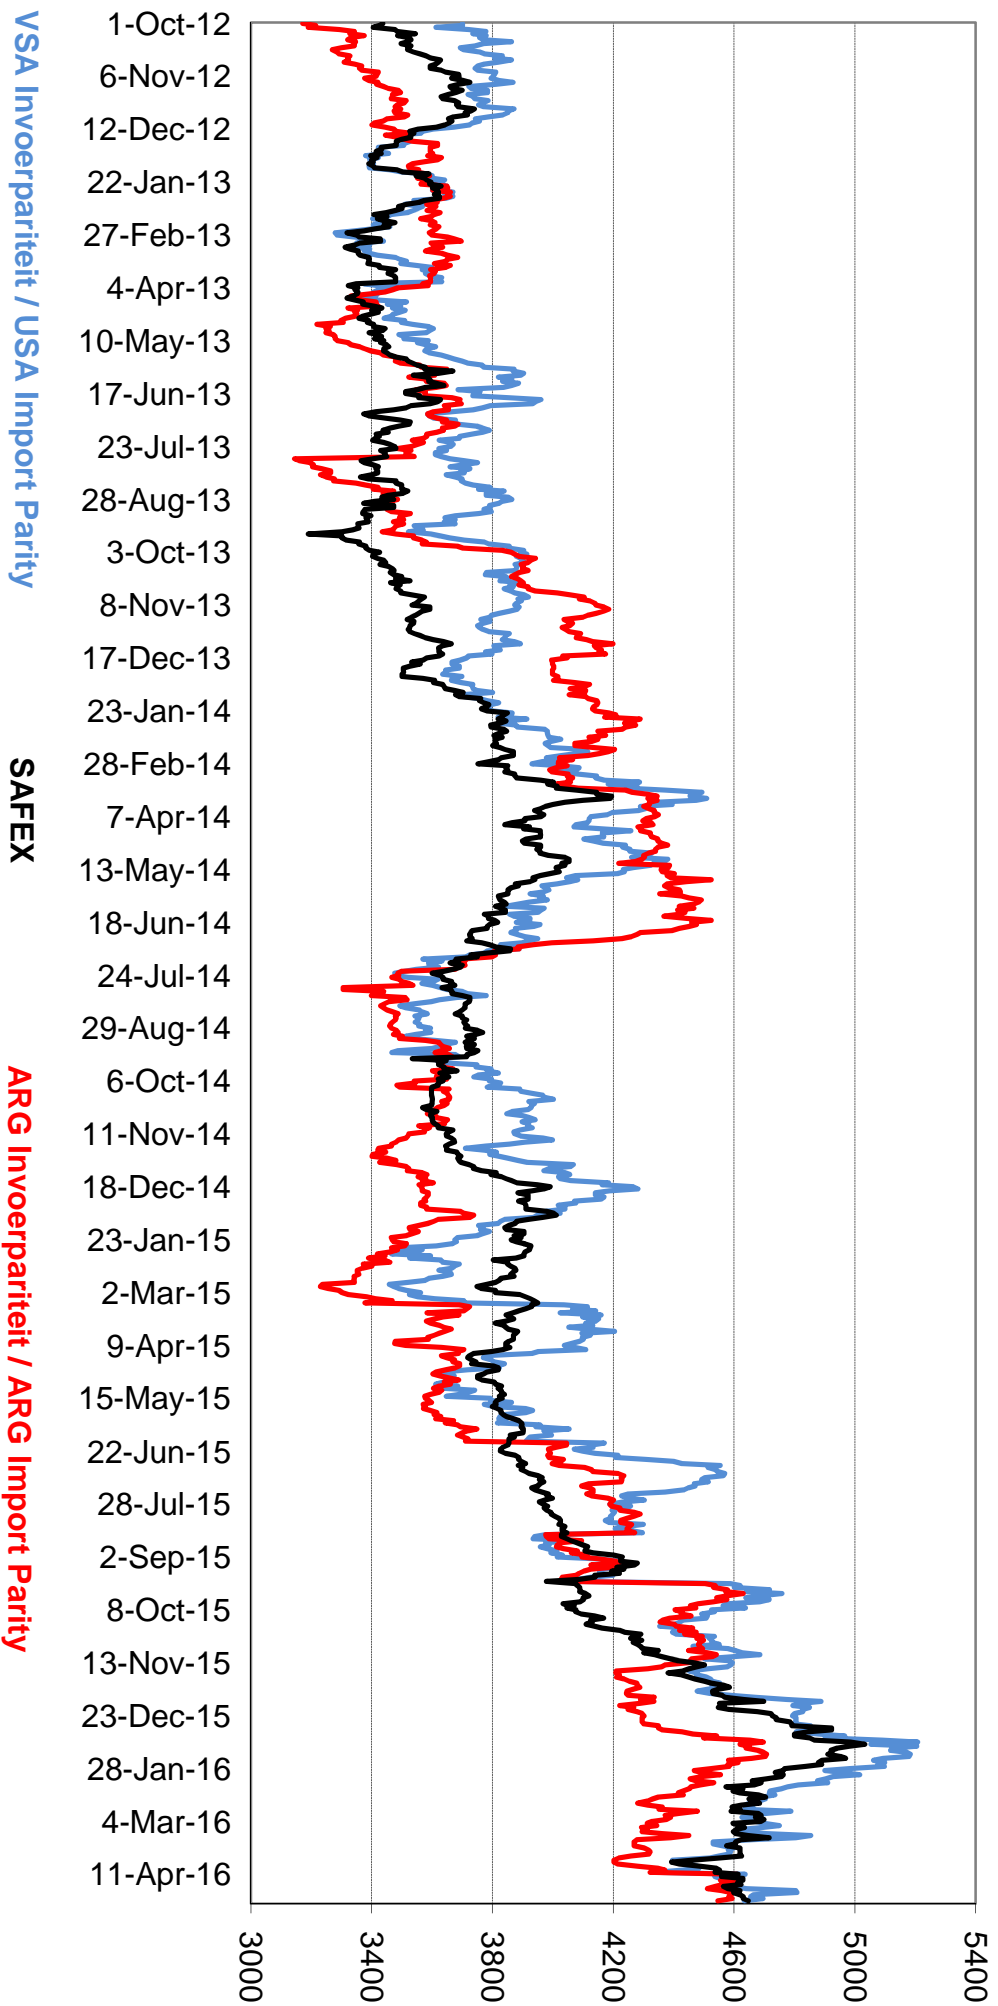

Source: Grain SA

**PRYSE VAN KORING GELEWER IN RANDFONTTEIN
PRICES OF WHEAT DELIVERED IN RANDFONTTEIN**

Source: Grain SA

PRYSE VAN RSA EN DUITSE KORING GELEWER IN RANDFONTTEIN PRICES OF RSA AND GERMAN WHEAT DELIVERED IN RANDFONTTEIN

Source: Grain SA

PRYSE VAN HRW KORING VIR LEWERING IN JUL 2016 (RANDFONTEIN)
PRICES OF HRW WHEAT DELIVERED IN JUL 2016 (RANDFONTEIN)

VSA Uitvoerpariteit / USA Export Parity

20 day average

VSA Invoerpariteit / USA Import Parity

Safex Jul 16

Source: Grain SA

PRYSE VAN KORING GELEWER IN DURBAN HAWE PRICES OF WHEAT DELIVERED IN DURBAN HARBOUR

R/ton

Source: Grain SA

PRYSE VAN GARS GELEWER IN RANDFONTEIN PRICES OF BARLEY DELIVERED IN RANDFONTEIN