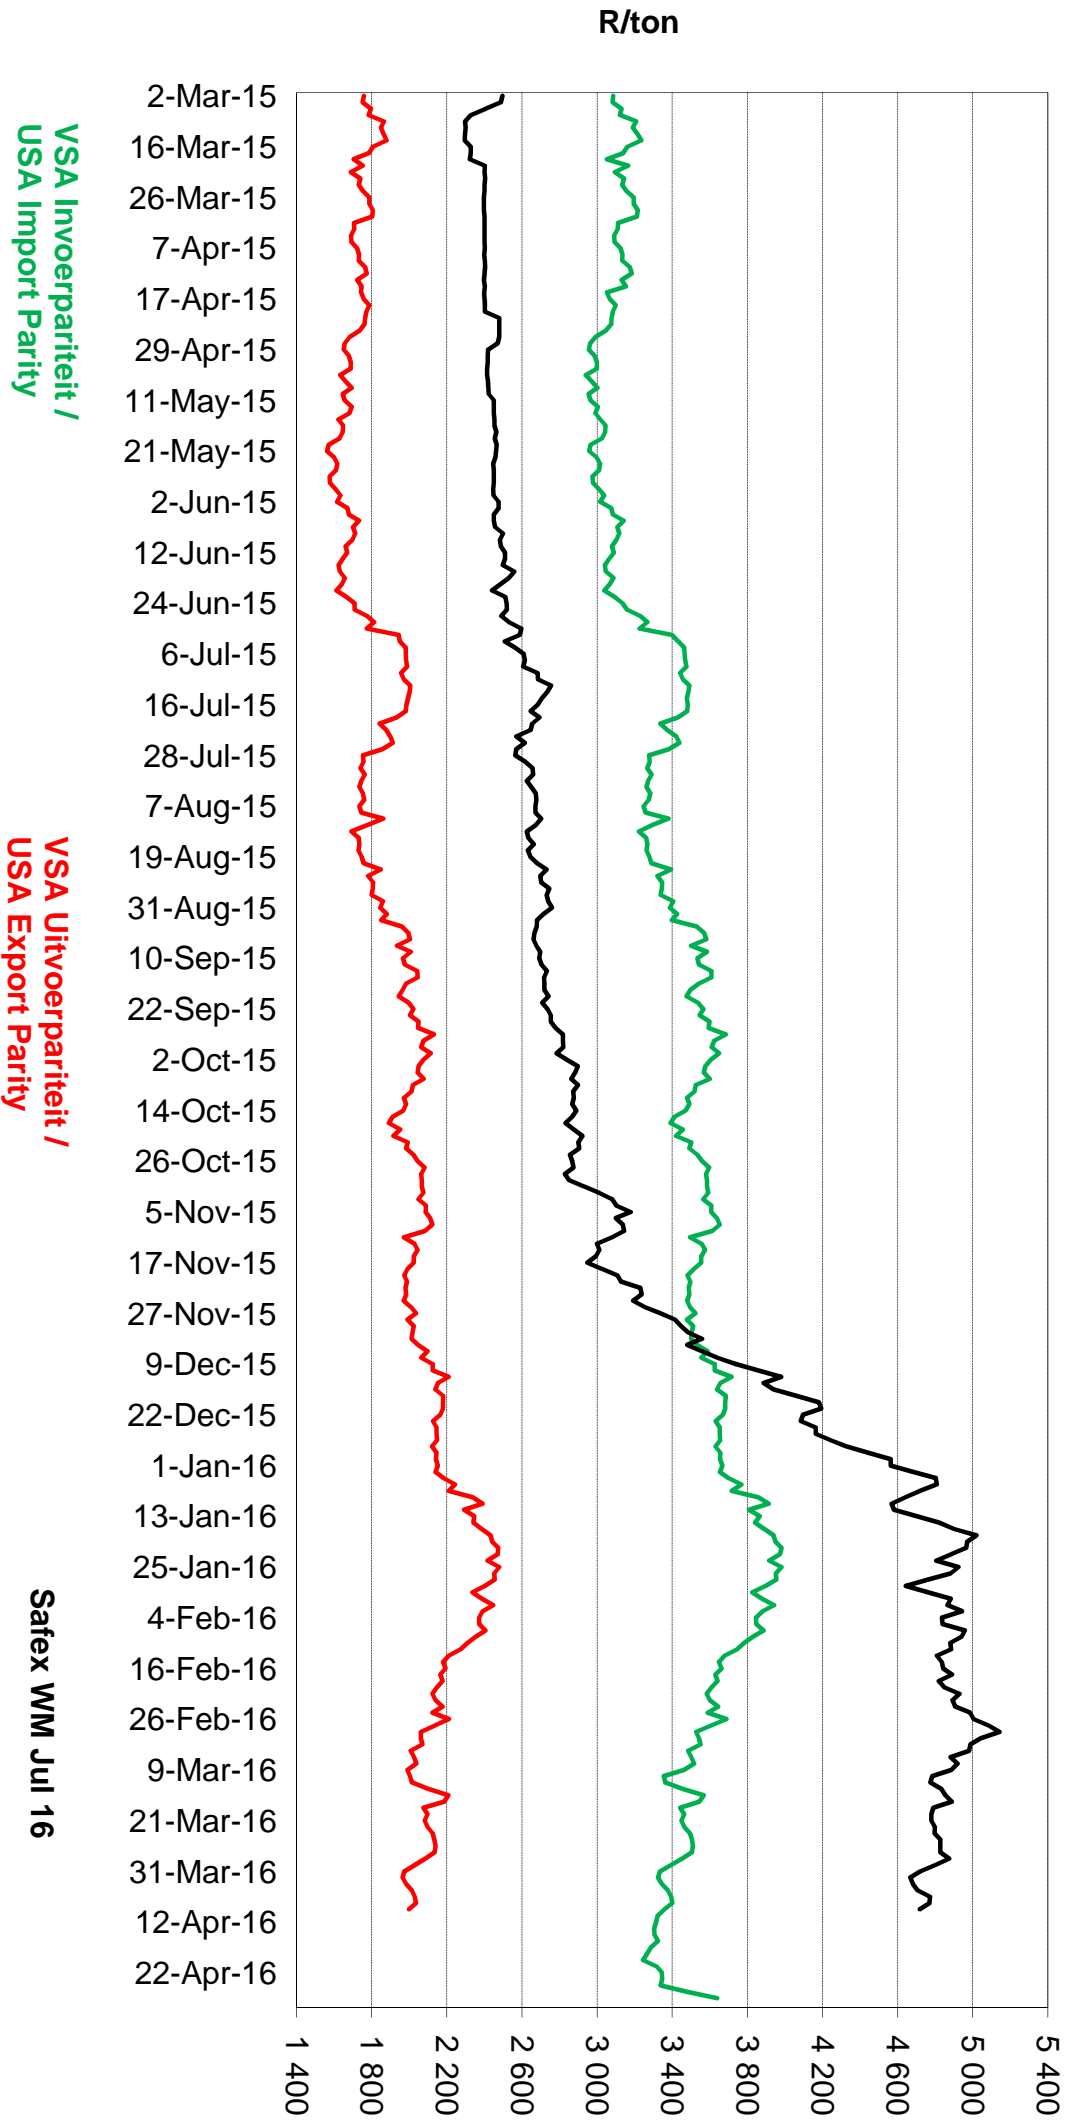

**PRYSE VAN VSA SORGHUM GELEWER IN RANDFONTEIN
PRICES OF USA SORGHUM DELIVERED IN RANDFONTEIN**

Source: Grain SA

**PRYSE VAN VSA WITMIELIES GELEWER IN RANDFONTEIN
PRICES OF USA WHITE MAIZE DELIVERED IN RANDFONTEIN**

Source: Grain SA

PRYSE VAN GEELMIELIES GELEWER IN RANDFONTEIN PRICES OF YELLOW MAIZE DELIVERED IN RANDFONTEIN

Source: Grain SA

**PRYSE VAN VSA WITMIELIES VIR LEWERING IN JUL 2016(RANDFONTEIN)
 PRICES OF USA WHITE MAIZE DELIVERED IN JUL 2016 (RANDFONTEIN)**