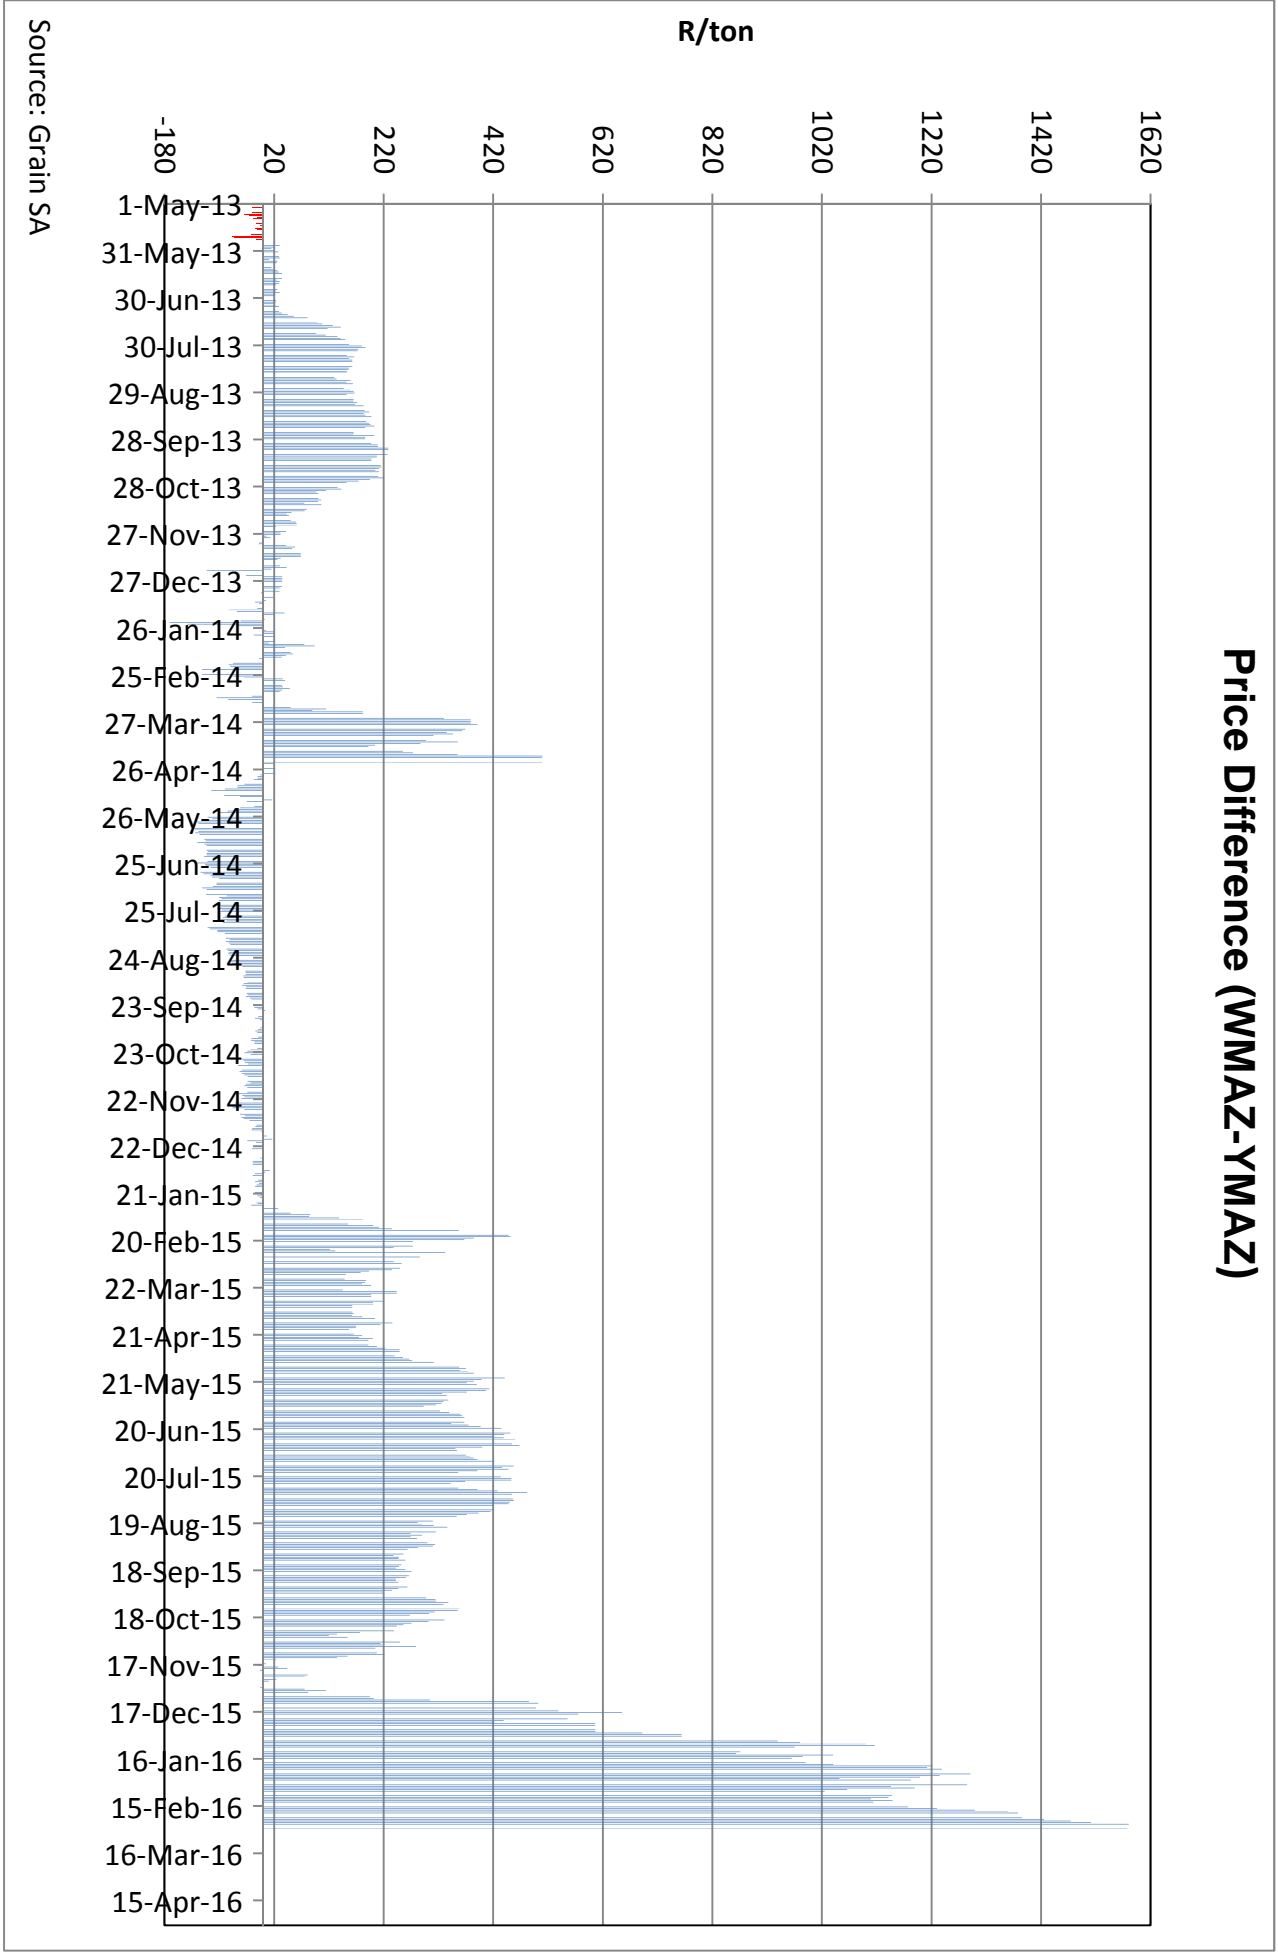

Price Difference (WMAZ-YMAZ)

R/ton

Source: Grain SA