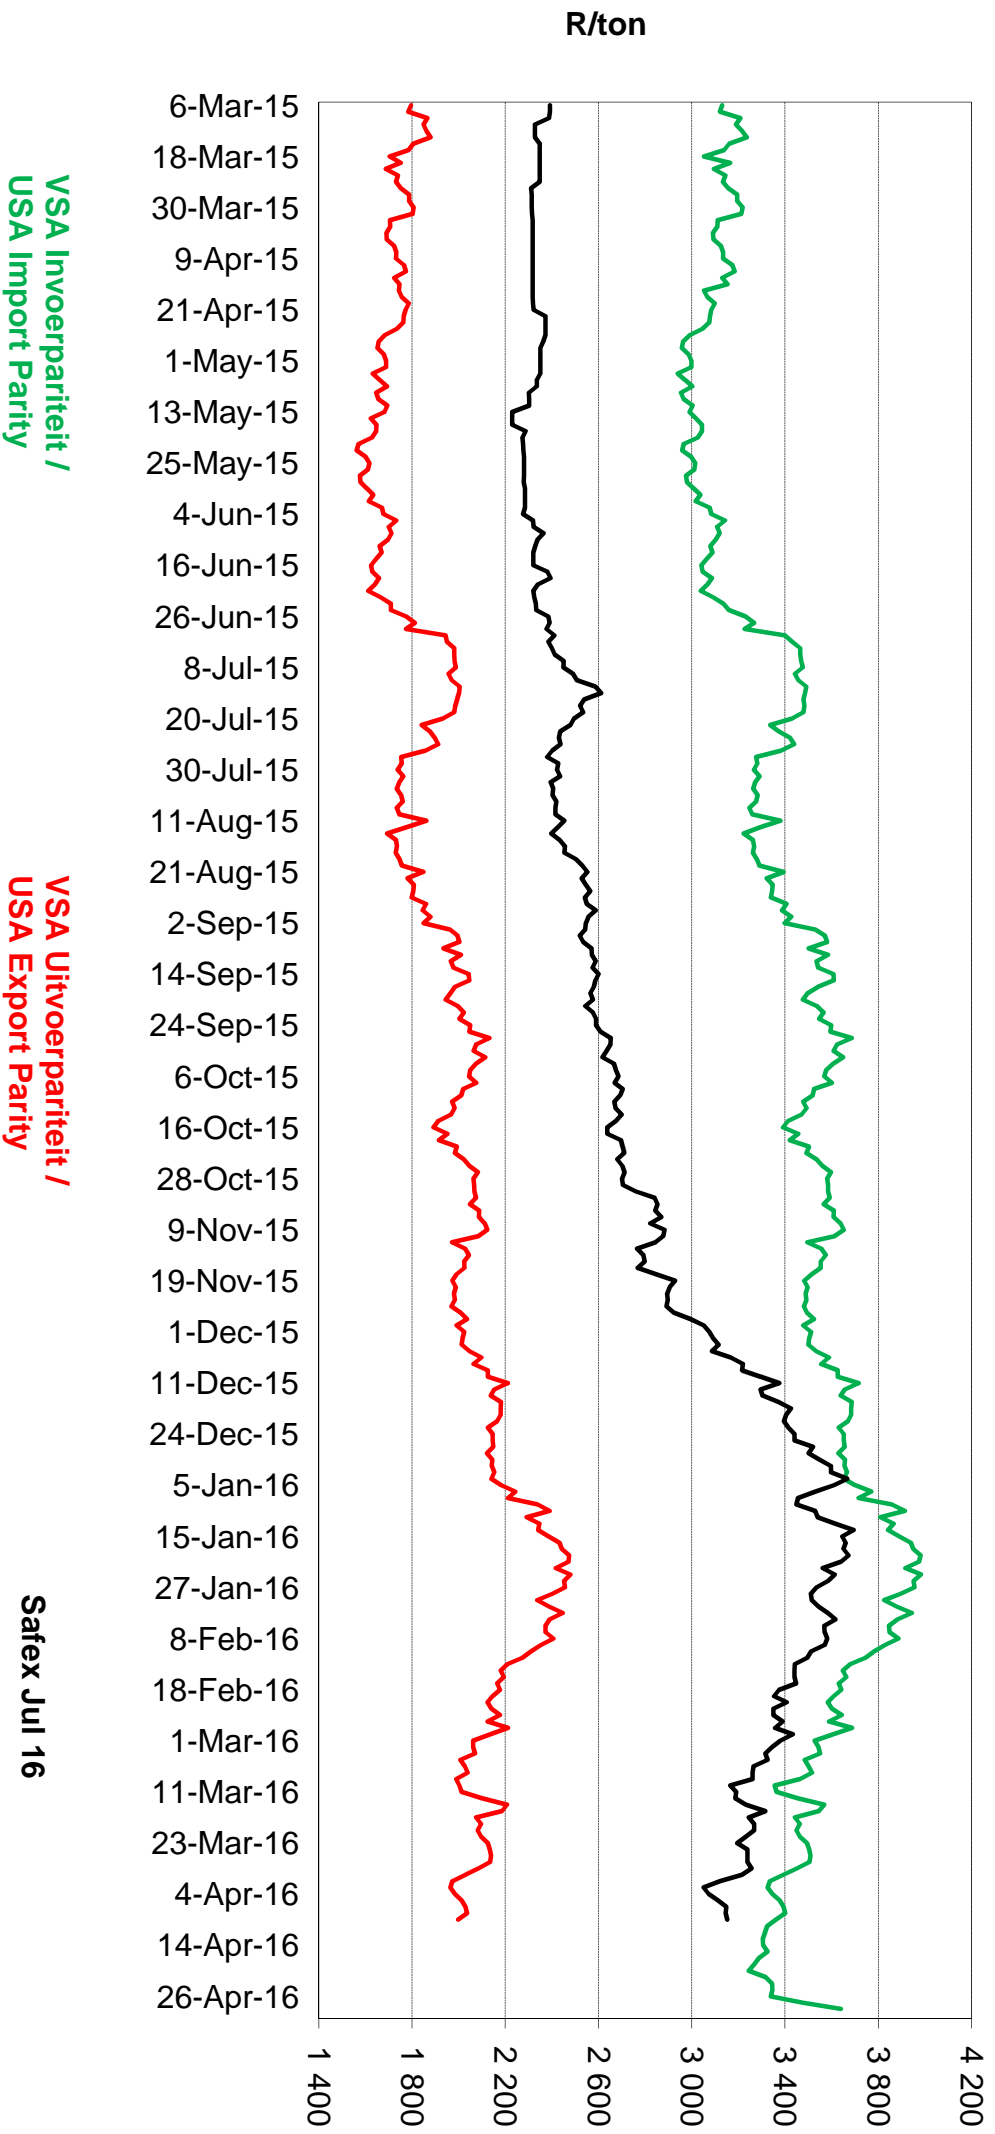

**PRYSE VAN VSA SORGHUM GELEWER IN RANDFONTEIN
PRICES OF USA SORGHUM DELIVERED IN RANDFONTEIN**

Source: Grain SA

**PRYSE VAN VSA WITMIELIES GELEWER IN RANDFONTEIN
PRICES OF USA WHITE MAIZE DELIVERED IN RANDFONTEIN**

Source: Grain SA

PRYSE VAN GEELMIELIES GELEWER IN RANDFONTEIN PRICES OF YELLOW MAIZE DELIVERED IN RANDFONTEIN

Source: Grain SA

**PRYSE VAN VSA WITMIELIES VIR LEWERING IN JUL 2016(RANDFONTEIN)
 PRICES OF USA WHITE MAIZE DELIVERED IN JUL 2016 (RANDFONTEIN)**

Source: Grain SA

**PRYSE VAN VSA GEELMIELIES VIR LEWERING IN JUL 16 (RANDFONTEIN)
 PRICES OF USA YELLOW MAIZE DELIVERED IN JUL 16 (RANDFONTEIN)**

Source: Grain SA

VSA Invoerprijs /
 USA Import Parity

VSA Uitvoerprijs /
 USA Export Parity