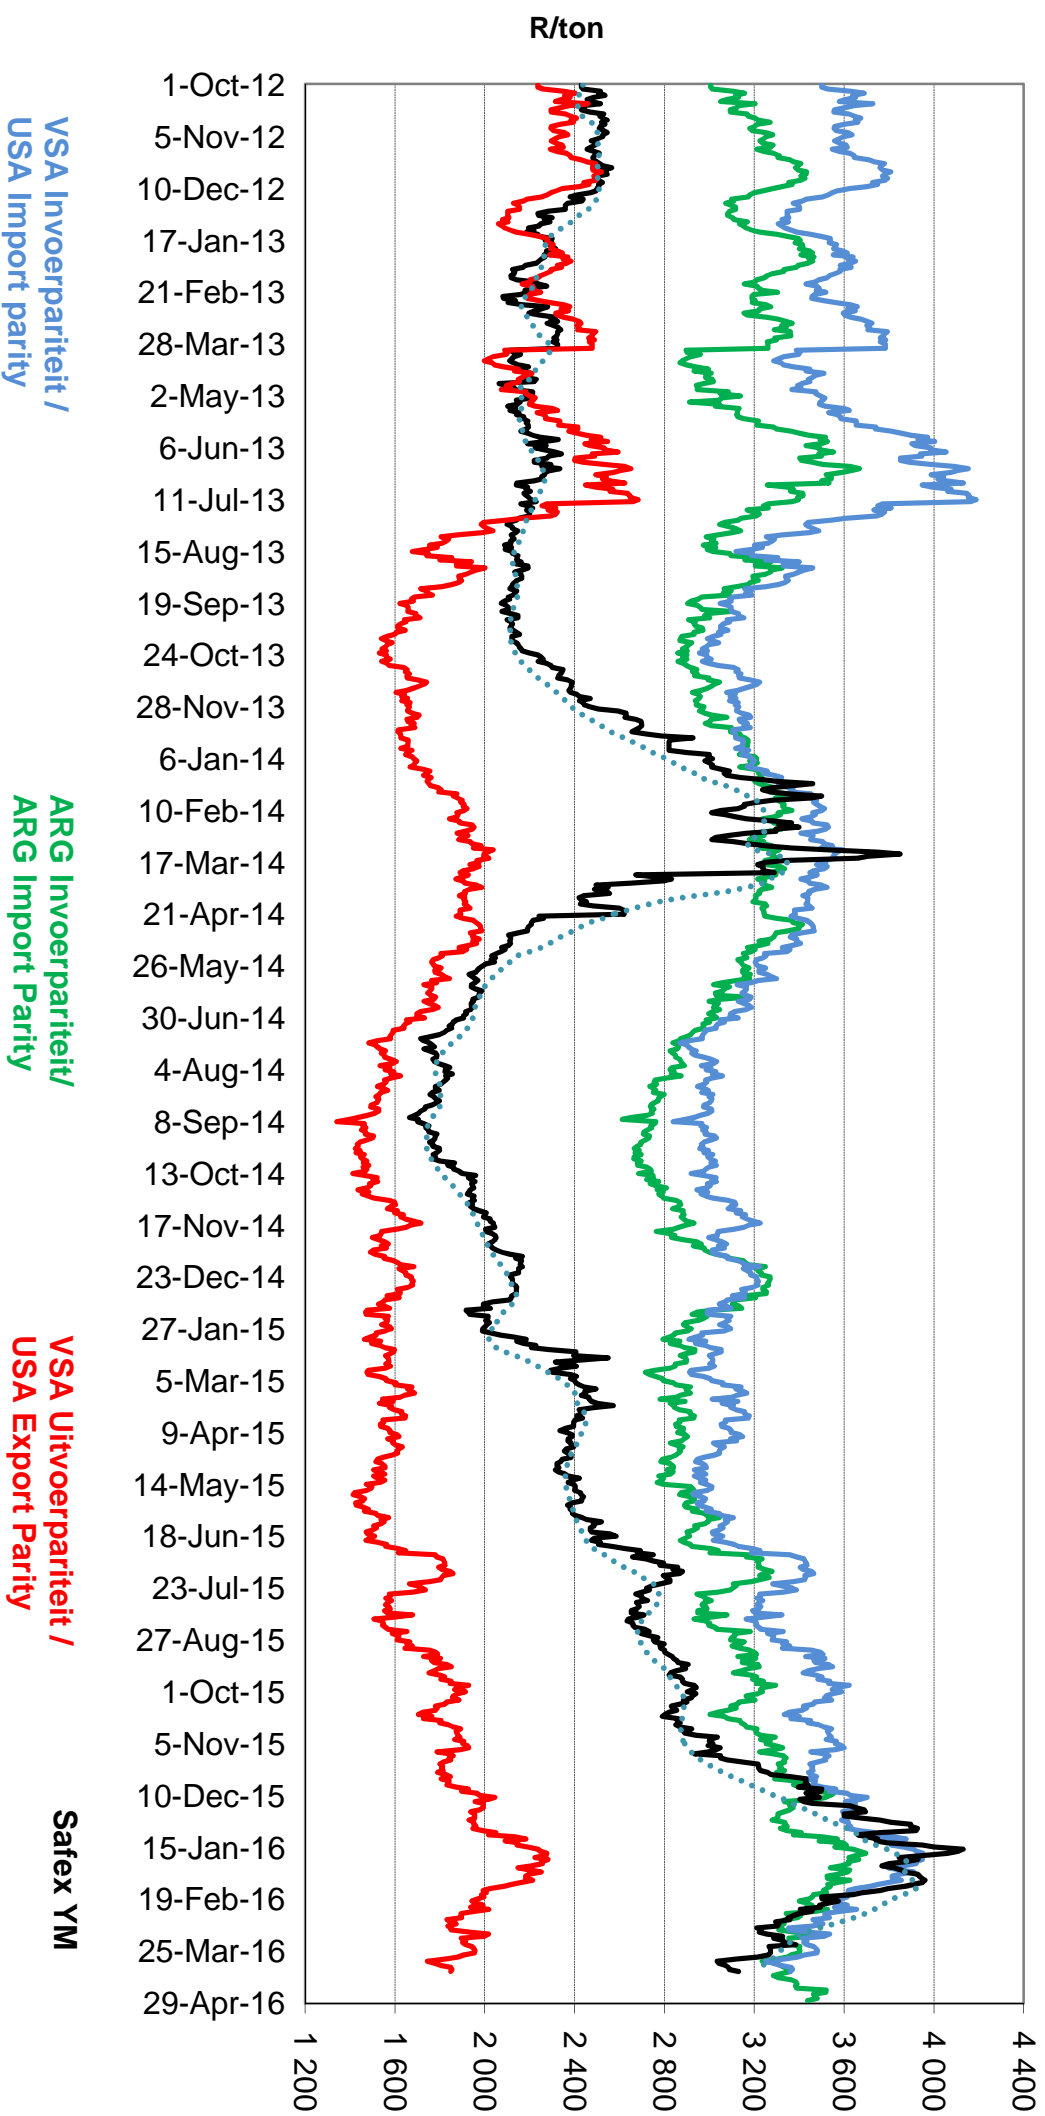

**PRYSE VAN VSA SORGHUM GELEWER IN RANDFONTEIN
PRICES OF USA SORGHUM DELIVERED IN RANDFONTEIN**

Source: Grain SA

**PRYSE VAN VSA WITMIELIES GELEWER IN RANDFONTEIN
PRICES OF USA WHITE MAIZE DELIVERED IN RANDFONTEIN**

Source: Grain SA

PRYSE VAN GEELMIELIES GELEWER IN RANDFONTEIN PRICES OF YELLOW MAIZE DELIVERED IN RANDFONTEIN

Source: Grain SA

**PRYSE VAN VSA WITMIELIES VIR LEWERING IN JUL 2016(RANDFONTEIN)
 PRICES OF USA WHITE MAIZE DELIVERED IN JUL 2016 (RANDFONTEIN)**