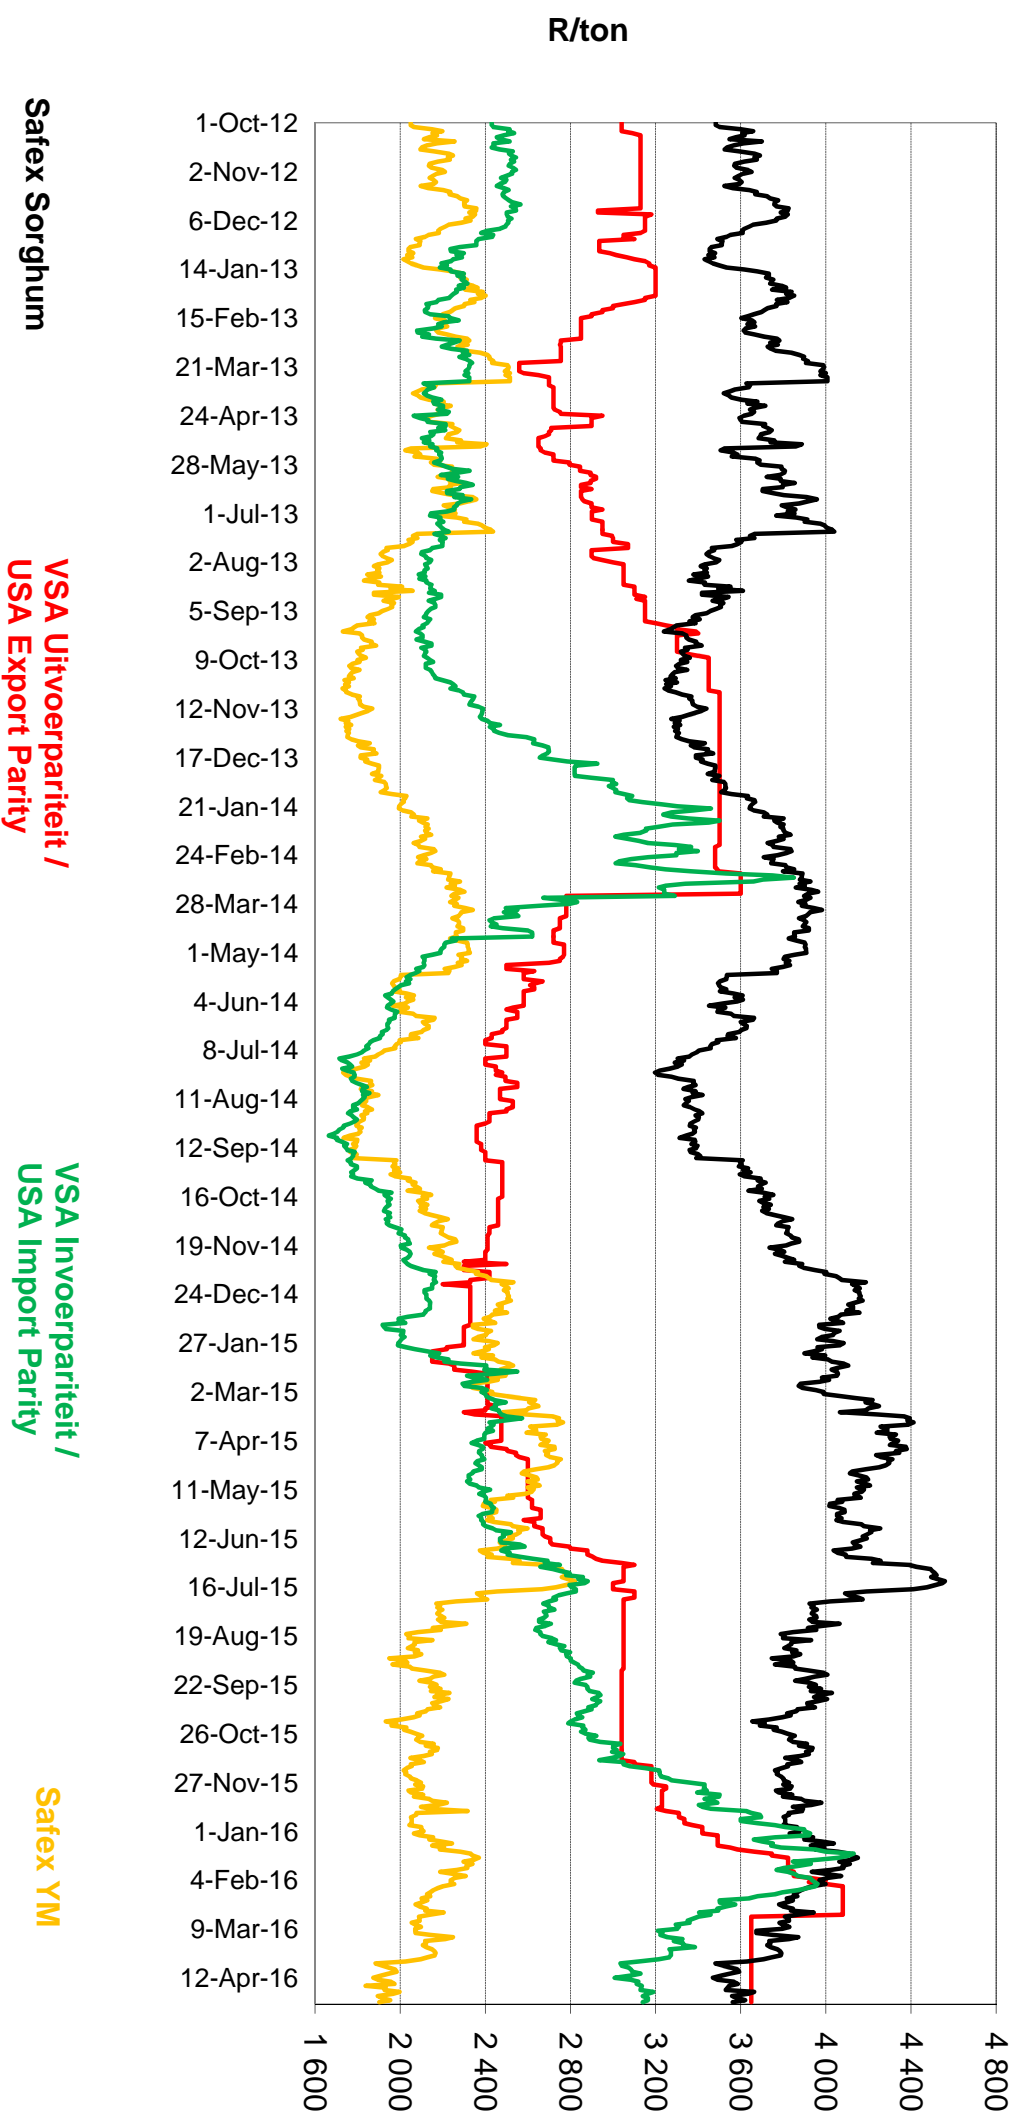

**PRYSE VAN VSA SORGHUM GELEWER IN RANDFONTEIN
PRICES OF USA SORGHUM DELIVERED IN RANDFONTEIN**

Source: Grain SA

**PRYSE VAN VSA WITMIELIES GELEWER IN RANDFONTEIN
PRICES OF USA WHITE MAIZE DELIVERED IN RANDFONTEIN**

Source: Grain SA

PRYSE VAN GEELMIELIES GELEWER IN RANDFONTEIN PRICES OF YELLOW MAIZE DELIVERED IN RANDFONTEIN

Source: Grain SA

**PRYSE VAN VSA WITMIELIES VIR LEWERING IN JUL 2016(RANDFONTEIN)
 PRICES OF USA WHITE MAIZE DELIVERED IN JUL 2016 (RANDFONTEIN)**

Source: Grain SA

**PRYSE VAN VSA GEELMIELIES VIR LEWERING IN JUL 16 (RANDFONTEIN)
 PRICES OF USA YELLOW MAIZE DELIVERED IN JUL 16 (RANDFONTEIN)**

Source: Grain SA

VSA Invoerprijs /
 USA Import Parity

VSA Uitvoerprijs /
 USA Export Parity