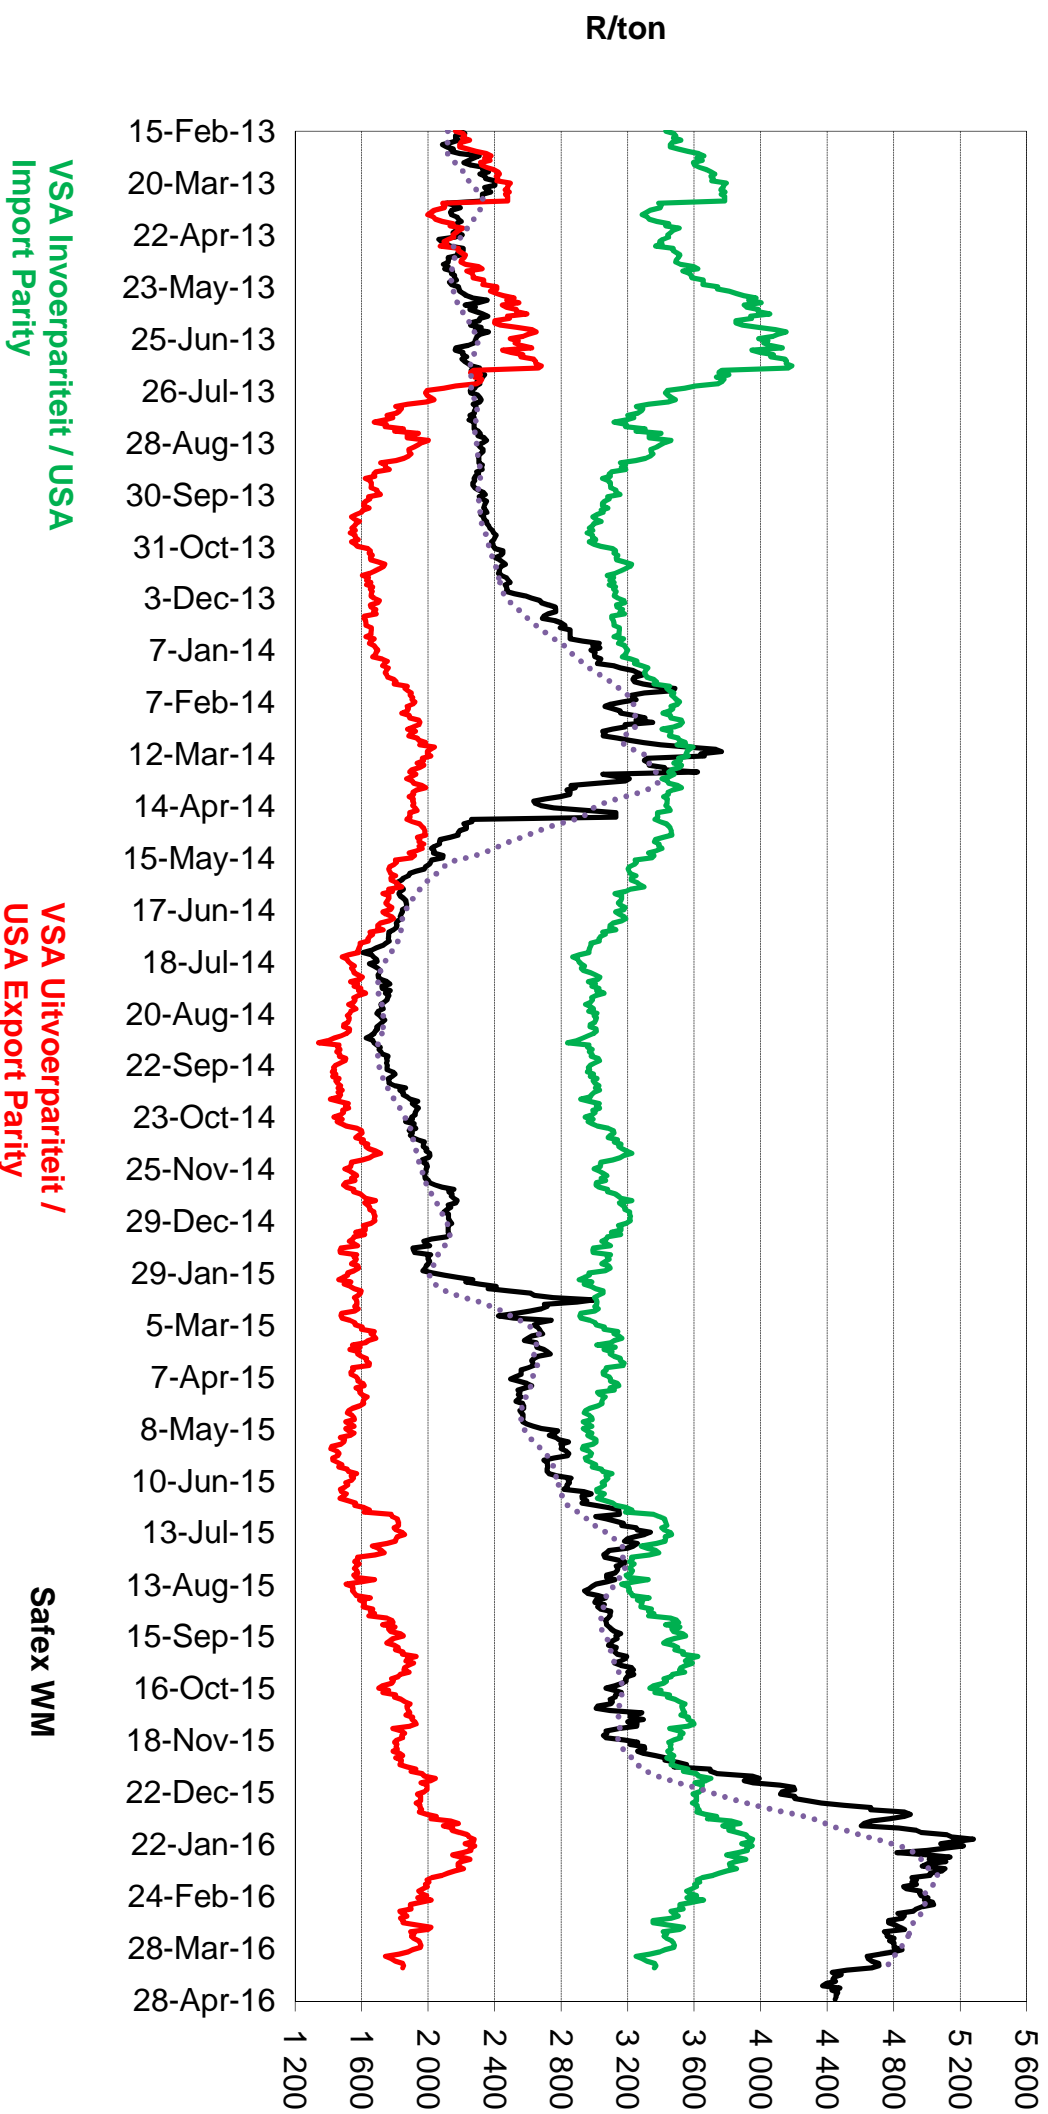

**PRYSE VAN VSA SORGHUM GELEWER IN RANDFONTEIN
PRICES OF USA SORGHUM DELIVERED IN RANDFONTEIN**

Source: Grain SA

**PRYSE VAN VSA WITMIELIES GELEWER IN RANDFONTEIN
PRICES OF USA WHITE MAIZE DELIVERED IN RANDFONTEIN**

Source: Grain SA

PRYSE VAN GEELMIELIES GELEWER IN RANDFONTEIN PRICES OF YELLOW MAIZE DELIVERED IN RANDFONTEIN

Source: Grain SA

**PRYSE VAN VSA WITMIELIES VIR LEWERING IN JUL 2016(RANDFONTEIN)
 PRICES OF USA WHITE MAIZE DELIVERED IN JUL 2016 (RANDFONTEIN)**