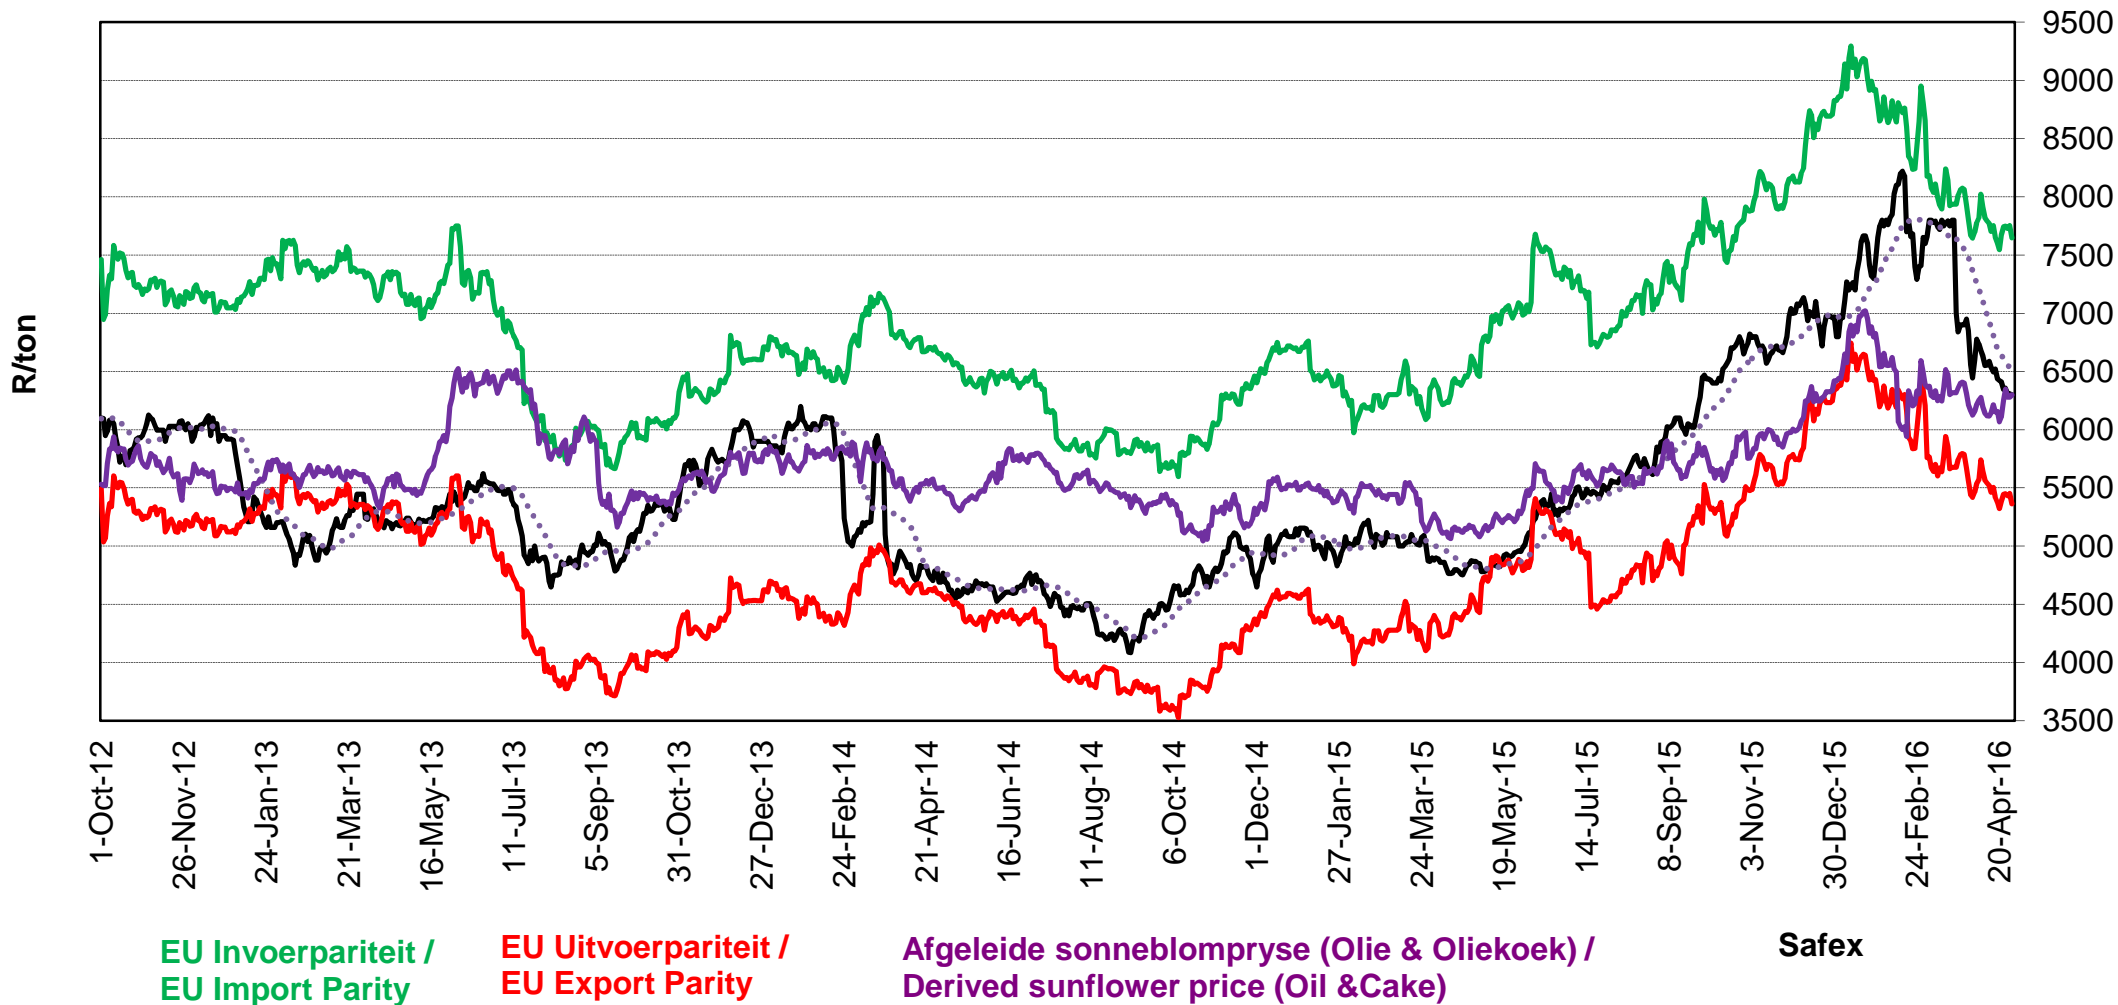

PRICES OF EU SUNFLOWER SEED DELIVERED IN RANDFONTEIN PRYSE VAN EU SONNEBLOMSAAD GELEWER IN RANDFONTEIN

Source: Grain SA

PRYSE VAN SOJABONE GELEWER IN RANDFONTEIN PRICES OF SOYBEANS DELIVERED IN RANDFONTEIN