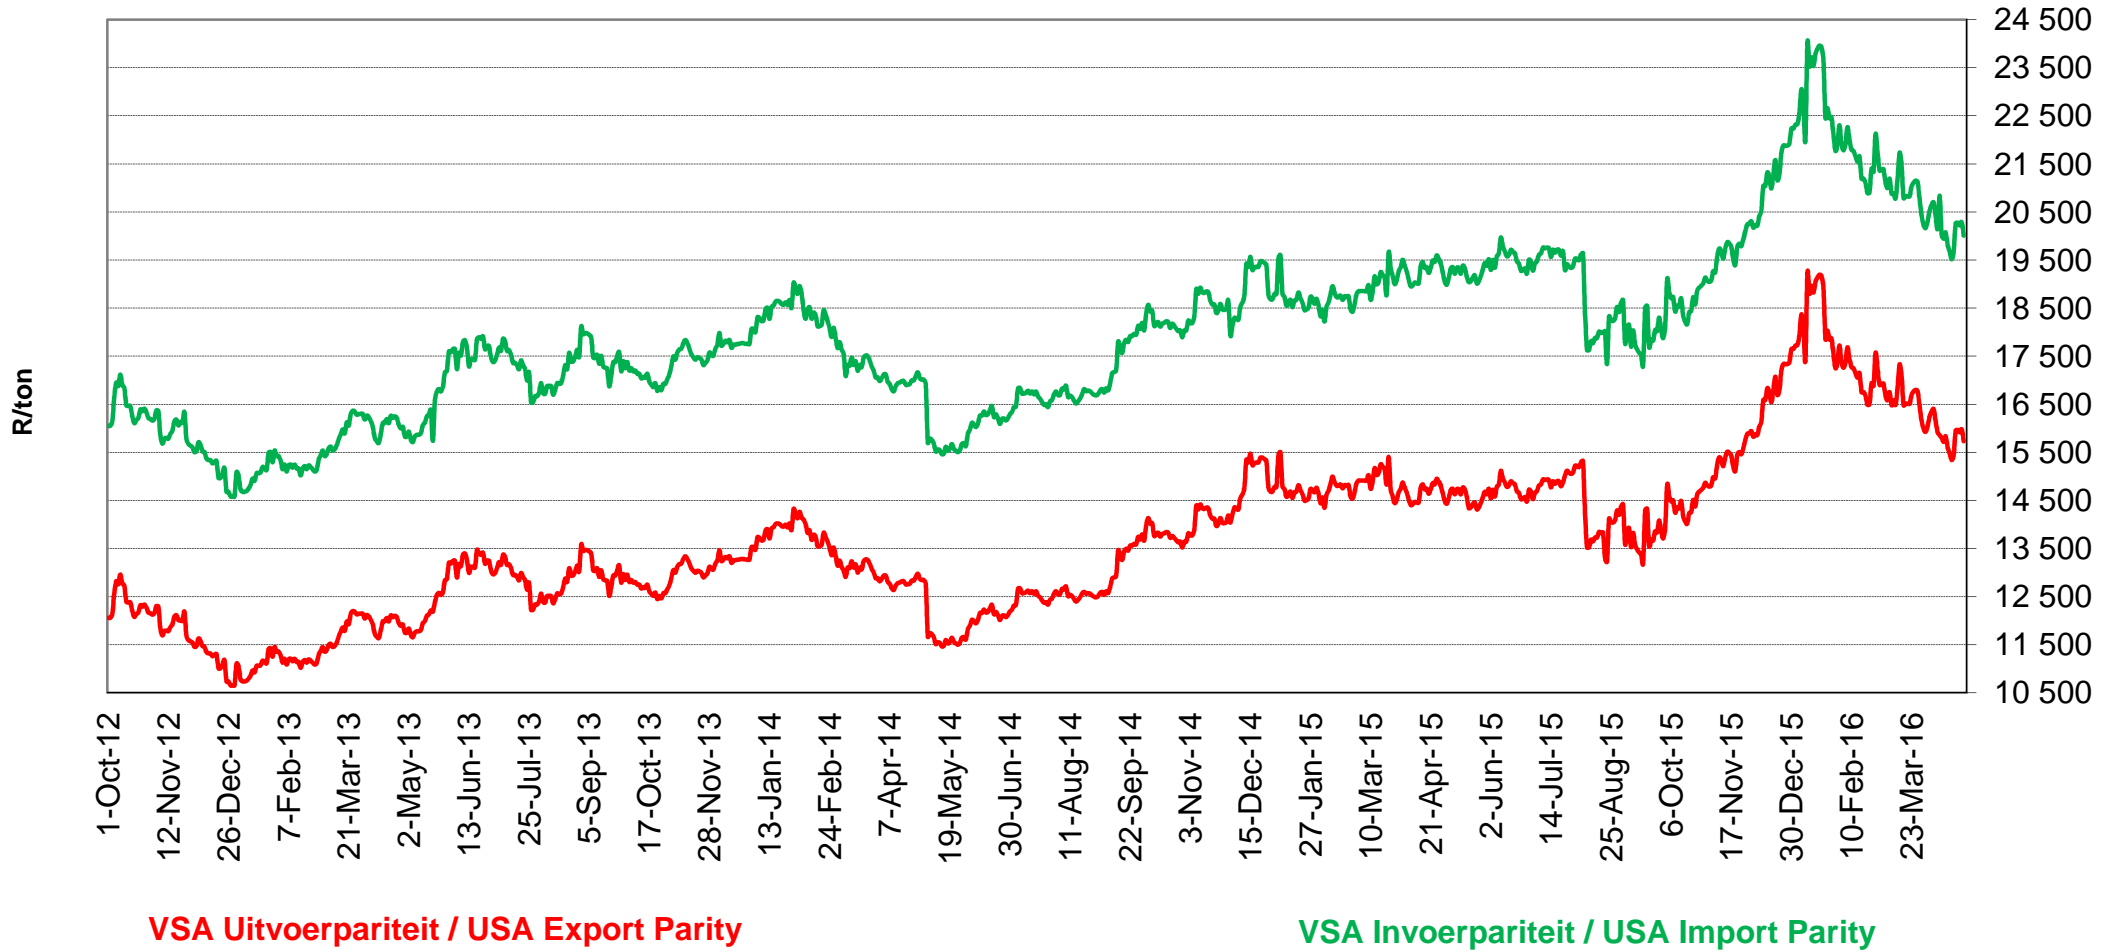

**PRYSE VAN UITGEDOP EN GESORTEERDE VSA KEURGRAAD GRONDBONE MET 'N
PITGROOTTE VAN 40/50 pitgrootte (RANDFONTEIN)
PRICES OF PROCESSED AND GRADED USA CHOICE GRADE GROUNDNUTS (40/50)
(RANDFONTEIN)**

Source: Grain SA