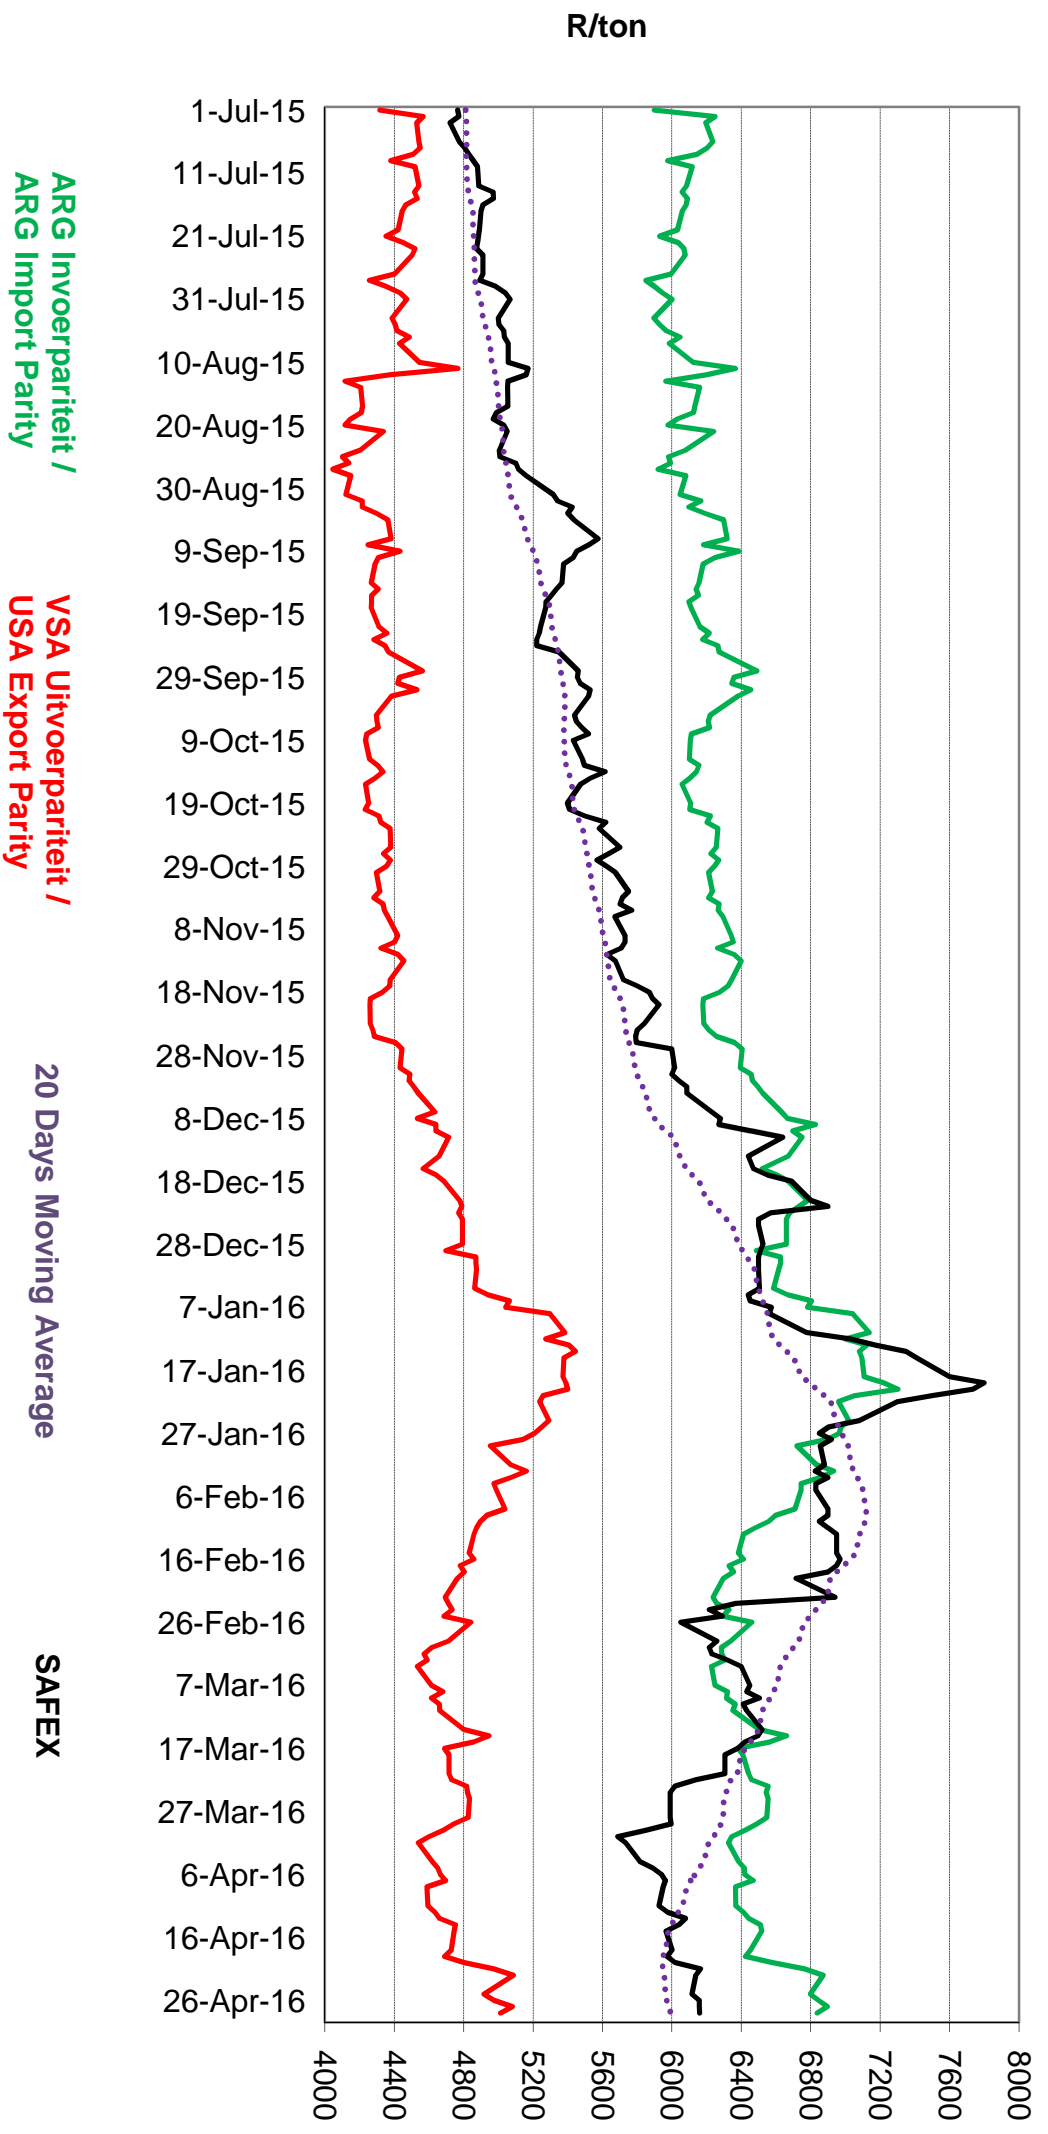

PRICES OF EU SUNFLOWER SEED DELIVERED IN RANDFONTEIN PRYSE VAN EU SONNEBLOMSAAD GELEWER IN RANDFONTEIN

Source: Grain SA

PRYSE VAN SOJABONE GELEWER IN RANDFONTEIN PRICES OF SOYBEANS DELIVERED IN RANDFONTEIN

Source: Grain SA

PRYSE VAN EU SONNEBLOMSAAD GELEWER IN RANDFONTEIN PRICES OF EU SUNFLOWER SEED DELIVERED IN RANDFONTEIN

Source: Grain SA

PRYSE VAN SOJABONE GELEWER IN RANDFONTEIN PRICES OF SOYBEANS DELIVERED IN RANDFONTEIN