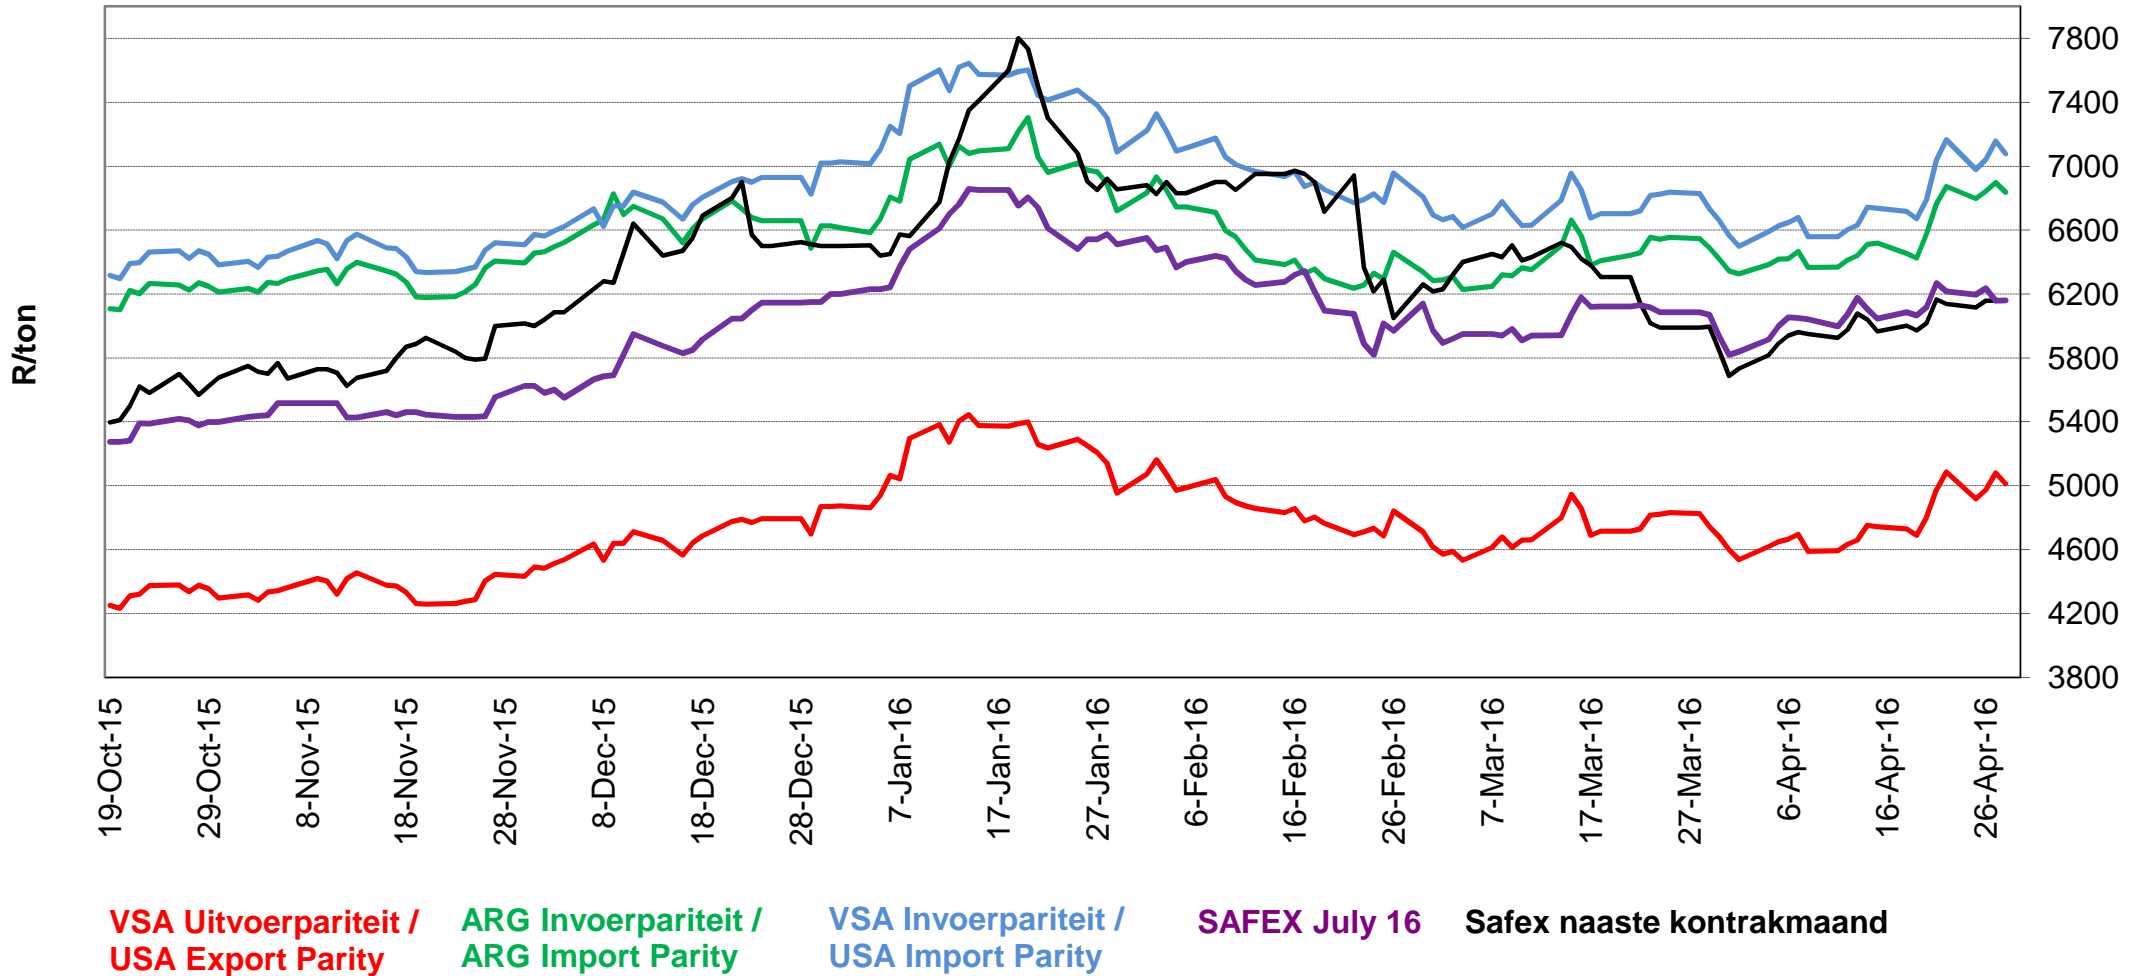

PRYSE VAN SOJABONE GELEWER IN RANDFONTEIN PRICES OF SOYBEANS DELIVERED IN RANDFONTEIN

Source: Grain SA