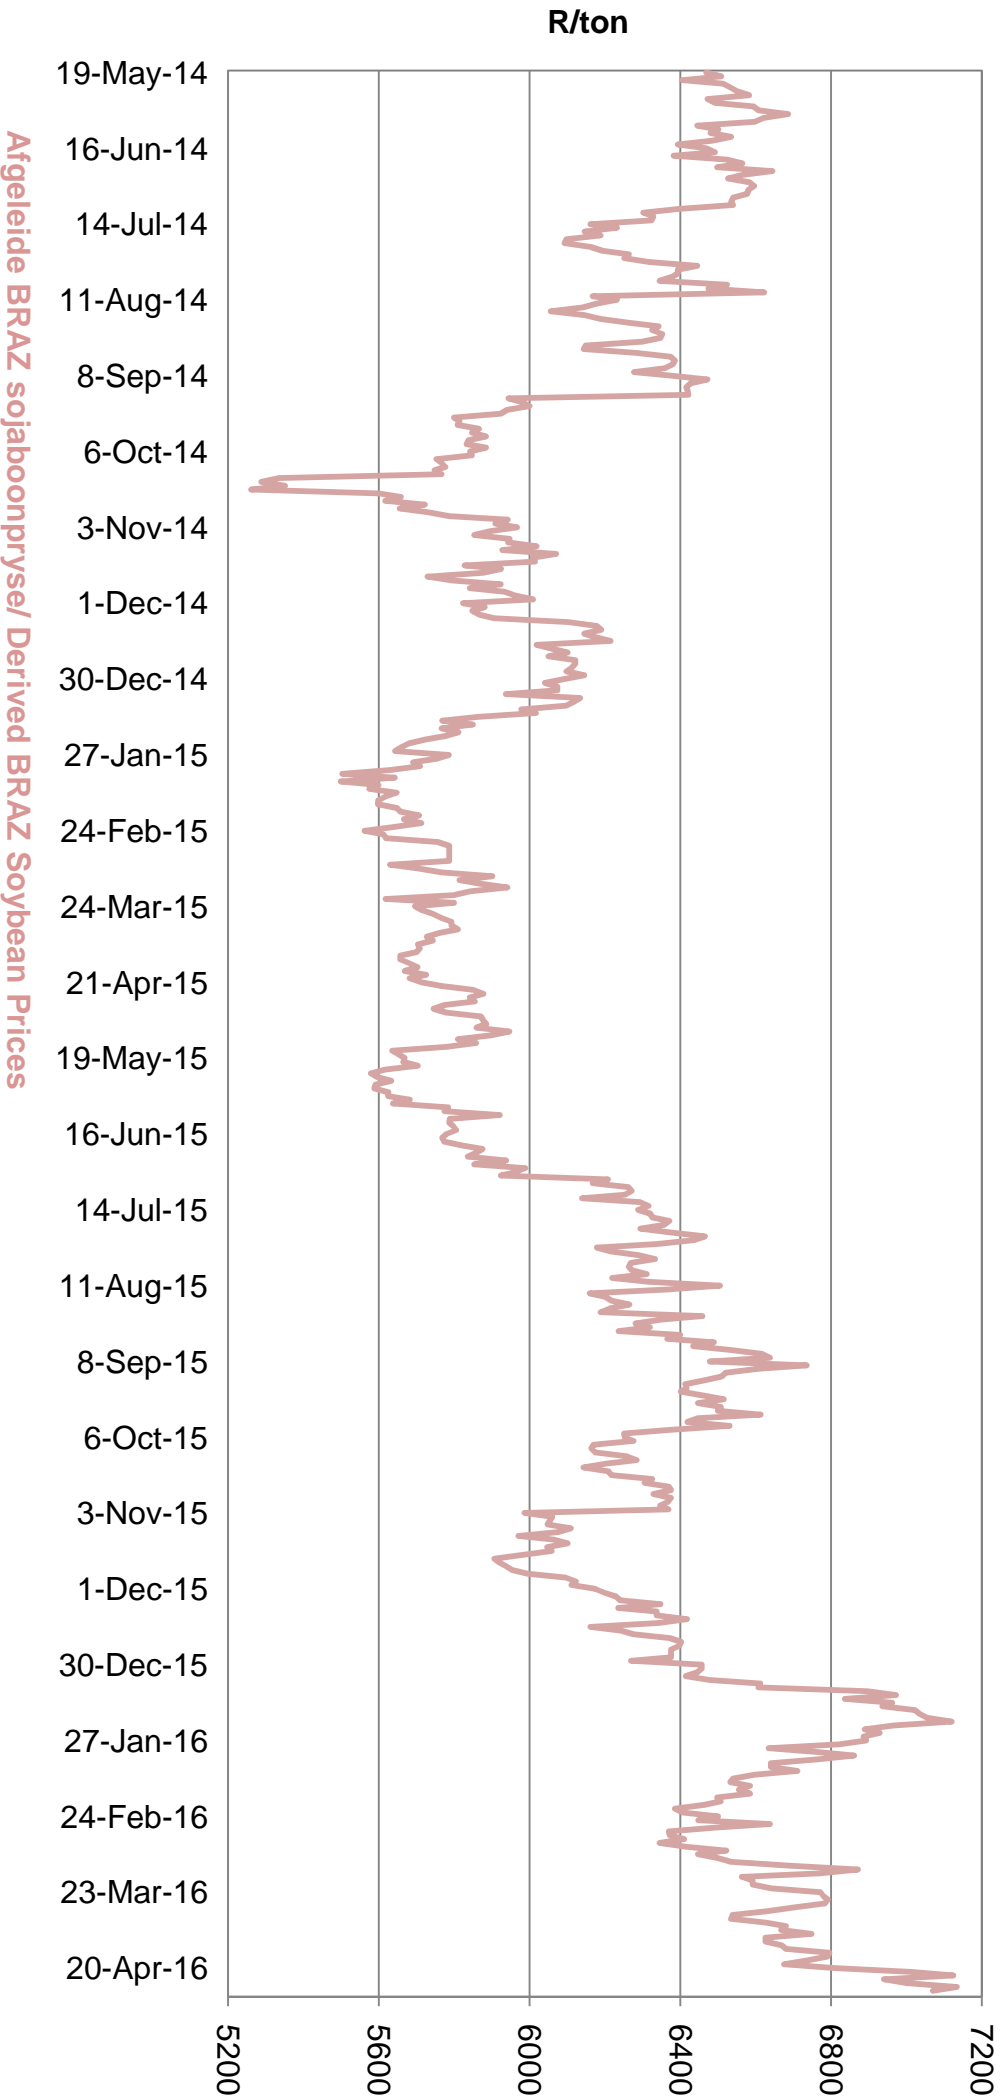

Source: Grain SA

PRYSE VAN SOJABONE GELEWER IN RANDFONTEIN PRICES OF SOYBEANS DELIVERED IN RANDFONTEIN

Source: Grain SA

PRYSE VAN SOJABONE GELEWER IN RANDFONTEIN

PRICES OF SOYBEANS DELIVERED IN RANDFONTEIN

Source: Grain SA

**PRYSE VAN SOJABONE GELEWER IN RANDFONTEIN
PRICES OF SOYBEANS DELIVERED IN RANDFONTEIN**

Source: Grain SA

Afgeleide sojaboon produsente - en volvet sojaboonpryse
Derived soy producer price and full-fat soy prices

**Volvet soja prys (110% van sojakoek) /
 Full-fat soya price (110% of soy oilcake)**

**Kontantmarkprys Volvet soja /
 Cash market price Full-fat soy**

**Afgeleide soja produsenteprys vanaf volvet soja /
 Derived soy producer price from full fat soy**