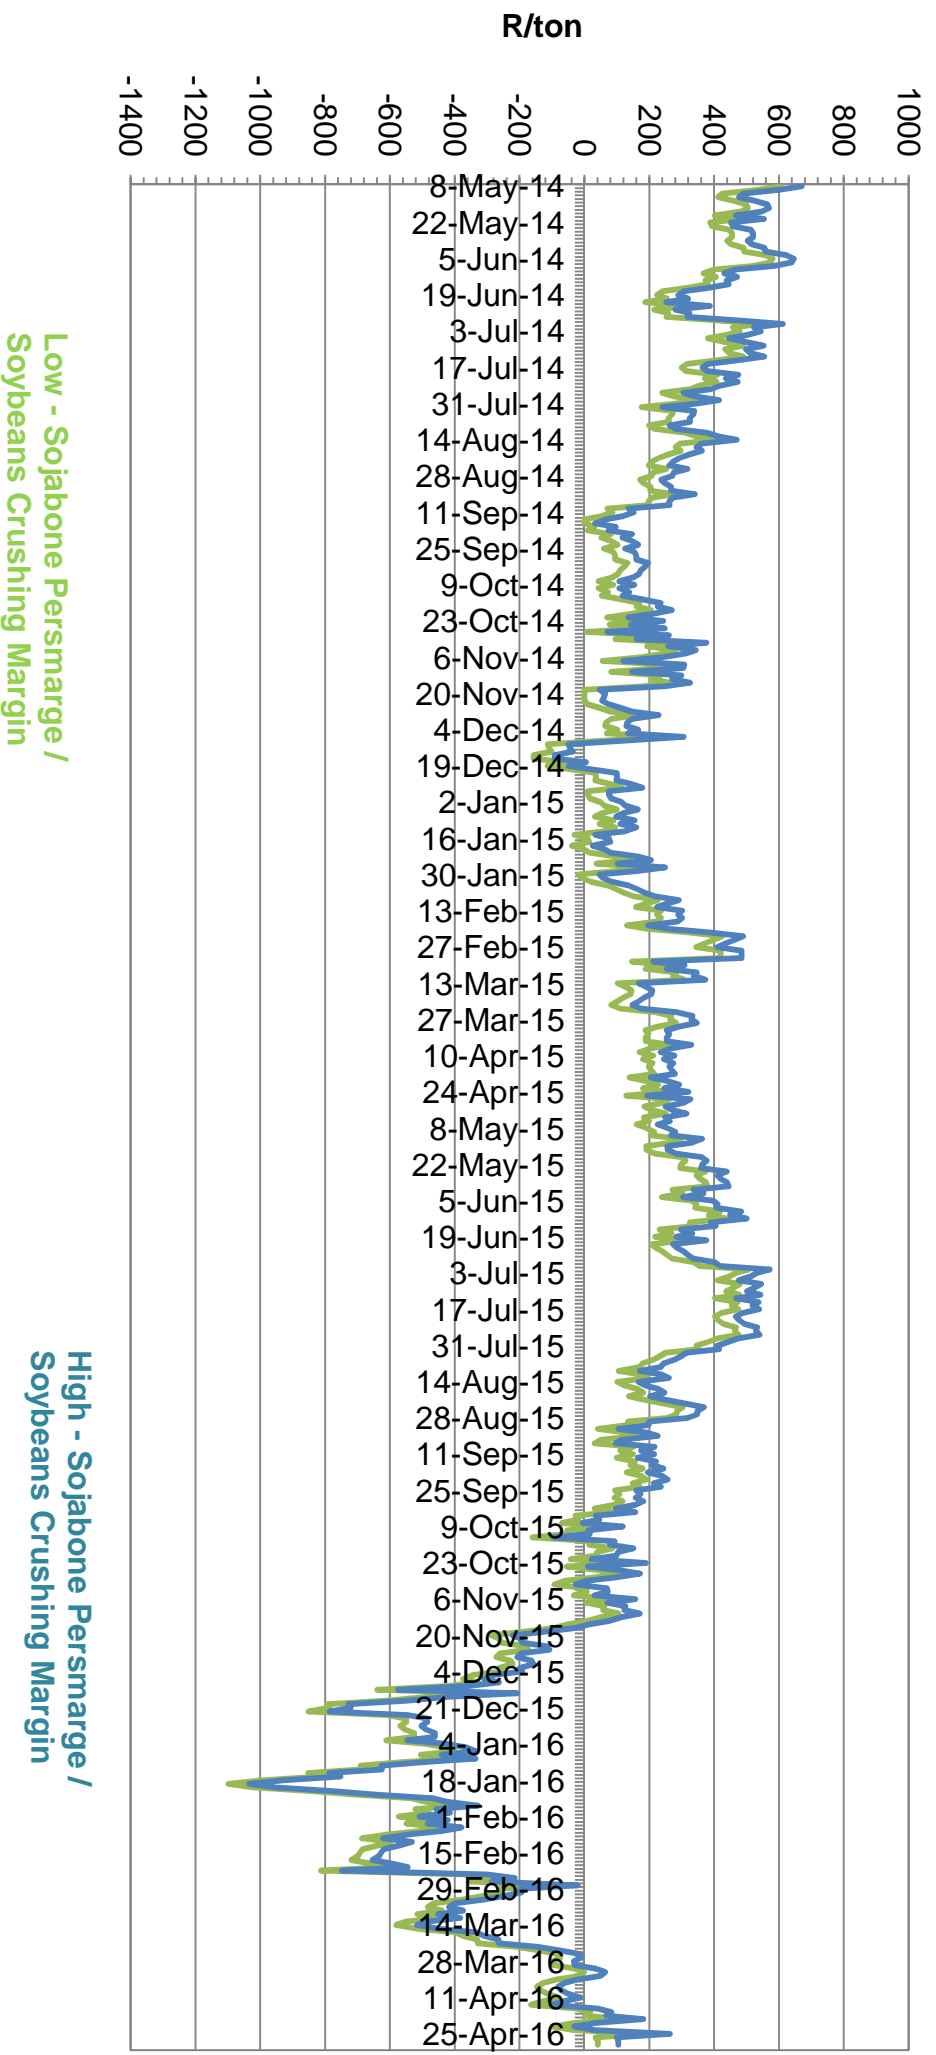

Source: Grain SA

PRYSE VAN SOJABONE GELEWER IN RANDFONTEIN PRICES OF SOYBEANS DELIVERED IN RANDFONTEIN

Source: Grain SA

PRYSE VAN SOJABONE GELEWER IN RANDFONTEIN

PRICES OF SOYBEANS DELIVERED IN RANDFONTEIN

Source: Grain SA

**PRYSE VAN SOJABONE GELEWER IN RANDFONTEIN
PRICES OF SOYBEANS DELIVERED IN RANDFONTEIN**

Source: Grain SA

Afgeleide sojaboon produsente - en volvet sojaboonpryse
Derived soy producer price and full-fat soy prices

**Volvet soja prys (110% van sojakoek) /
 Full-fat soya price (110% of soy oilcake)**

**Kontantmarkprys Volvet soja /
 Cash market price Full-fat soy**

**Afgeleide soja produsenteprys vanaf volvet soja /
 Derived soy producer price from full fat soy**