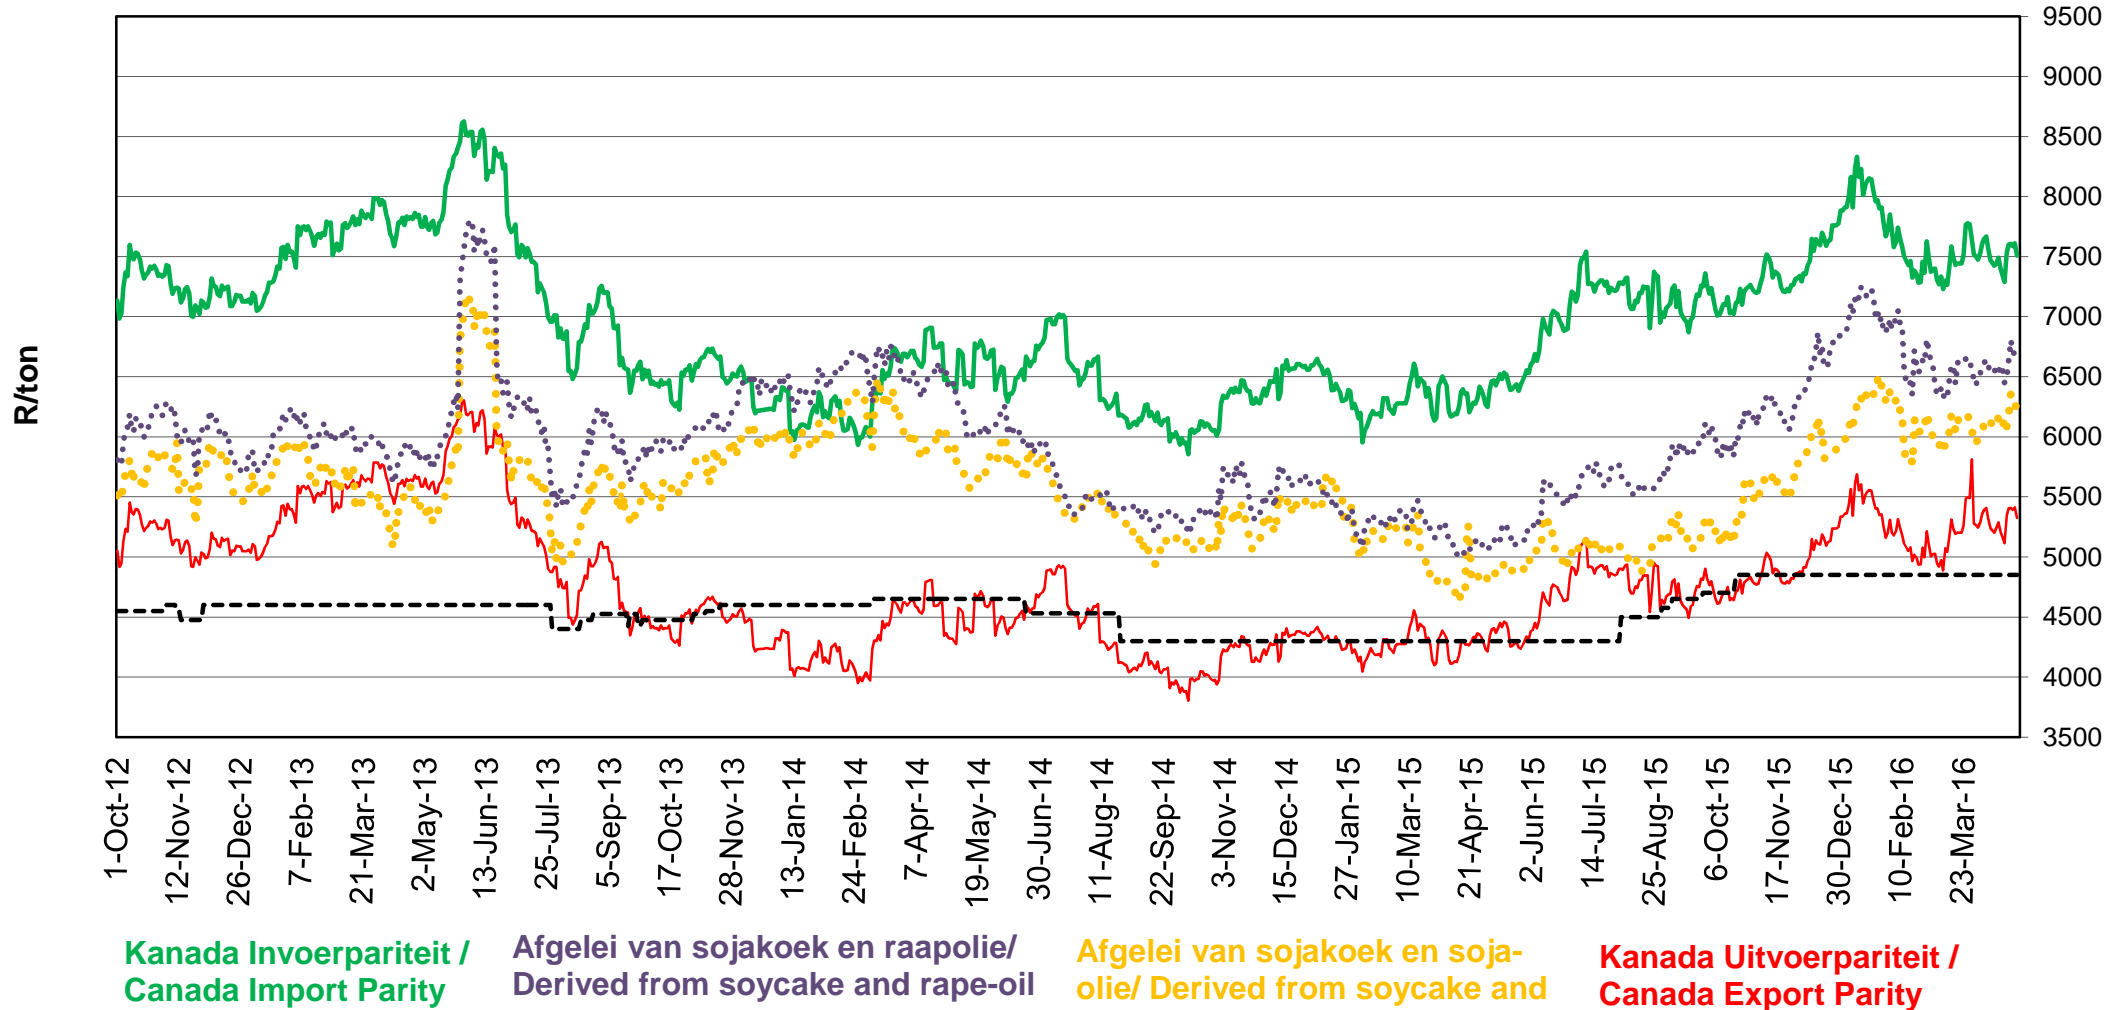

Kanolapryse in die Suid-Kaap (Swellendam)/ Prices of Canola in the South Cape (Swellendam)

Source: Grain SA

**SOILL Finale prys /
SOILL Final price**