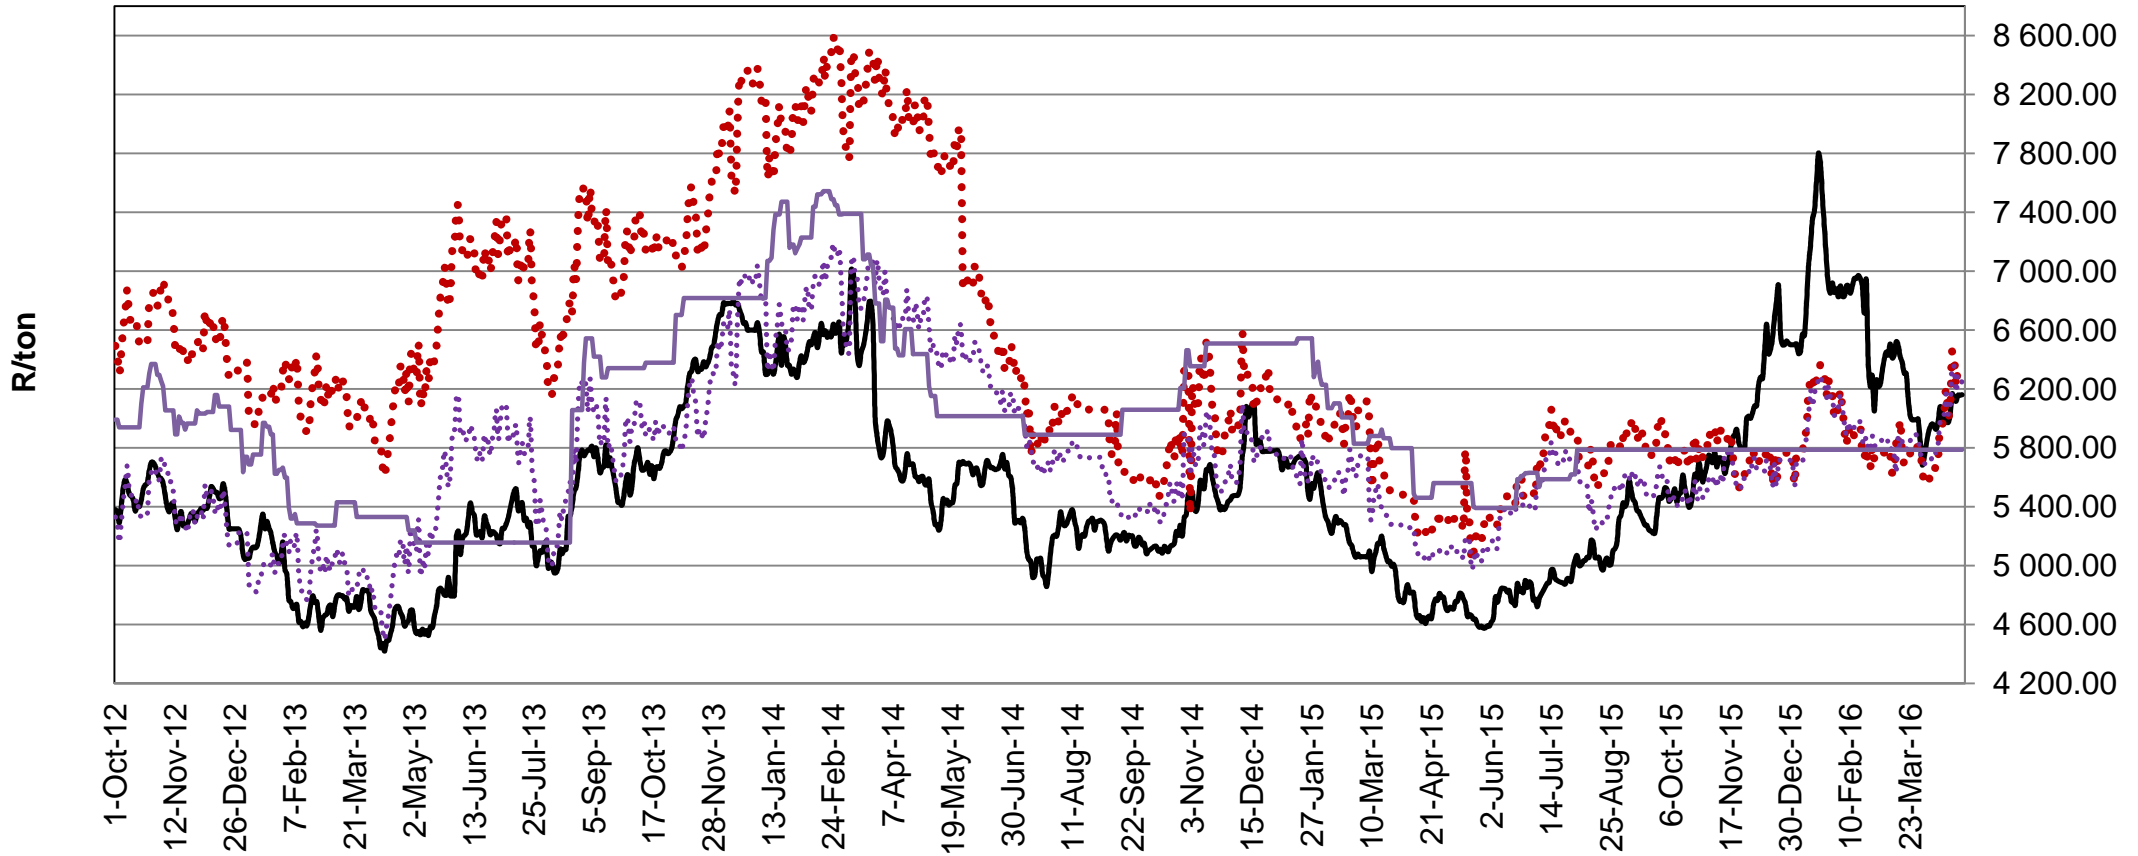

Source: Grain SA

PRYSE VAN SOJABONE GELEWER IN RANDFONTEIN PRICES OF SOYBEANS DELIVERED IN RANDFONTEIN

Source: Grain SA

PRYSE VAN SOJABONE GELEWER IN RANDFONTEIN

PRICES OF SOYBEANS DELIVERED IN RANDFONTEIN

Source: Grain SA

**PRYSE VAN SOJABONE GELEWER IN RANDFONTEIN
PRICES OF SOYBEANS DELIVERED IN RANDFONTEIN**

Source: Grain SA

Afgeleide sojaboon produsente - en volvet sojaboonpryse
Derived soy producer price and full-fat soy prices

**Volvet soja prys (110% van sojakoek) /
 Full-fat soya price (110% of soy oilcake)**

**Kontantmarkprys Volvet soja /
 Cash market price Full-fat soy**

**Afgeleide soja produsenteprys vanaf volvet soja /
 Derived soy producer price from full fat soy**