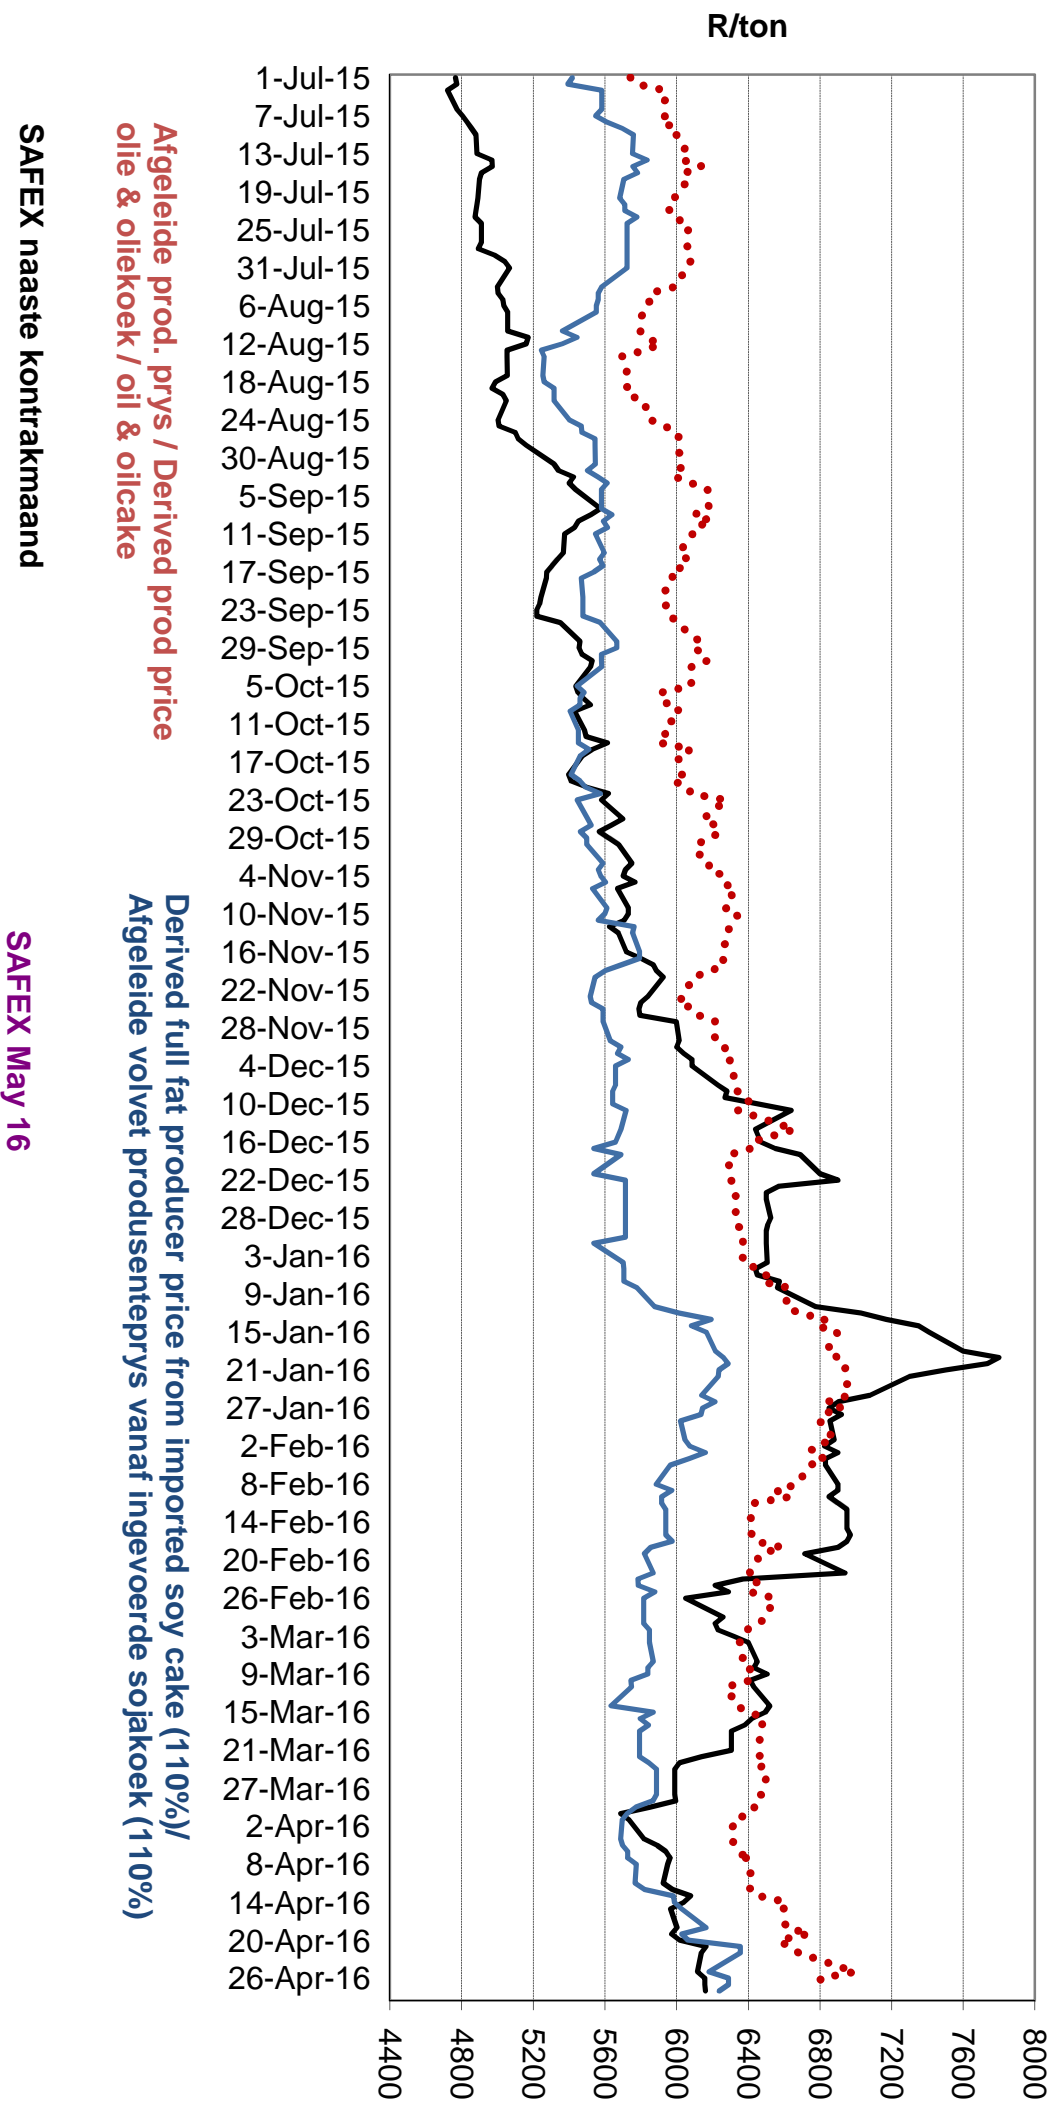

Source: Grain SA

PRYSE VAN EU SONNEBLOMSAAD GELEWER IN RANDFONTEIN PRICES OF EU SUNFLOWER SEED DELIVERED IN RANDFONTEIN

Source: Grain SA

PRYSE VAN SOJABONE GELEWER IN RANDFONTEIN PRICES OF SOYBEANS DELIVERED IN RANDFONTEIN

Source: Grain SA

PRYSE VAN SOJABONE GELEWER IN RANDFONTEIN PRICES OF SOYBEANS DELIVERED IN RANDFONTEIN

Source: Grain SA

PRYSE VAN SOJABONE GELEWER IN RANDFONTEIN

PRICES OF SOYBEANS DELIVERED IN RANDFONTEIN

**Volvet soja prys (110% van sojakoek) /
 Full-fat soya price (110% of soy oilcake)**

**Kontantmarkprys Volvet soja /
 Cash market price Full-fat soy**

**Afgeleide soja produsenteprys vanaf volvet soja /
 Derived soy producer price from full fat soy**