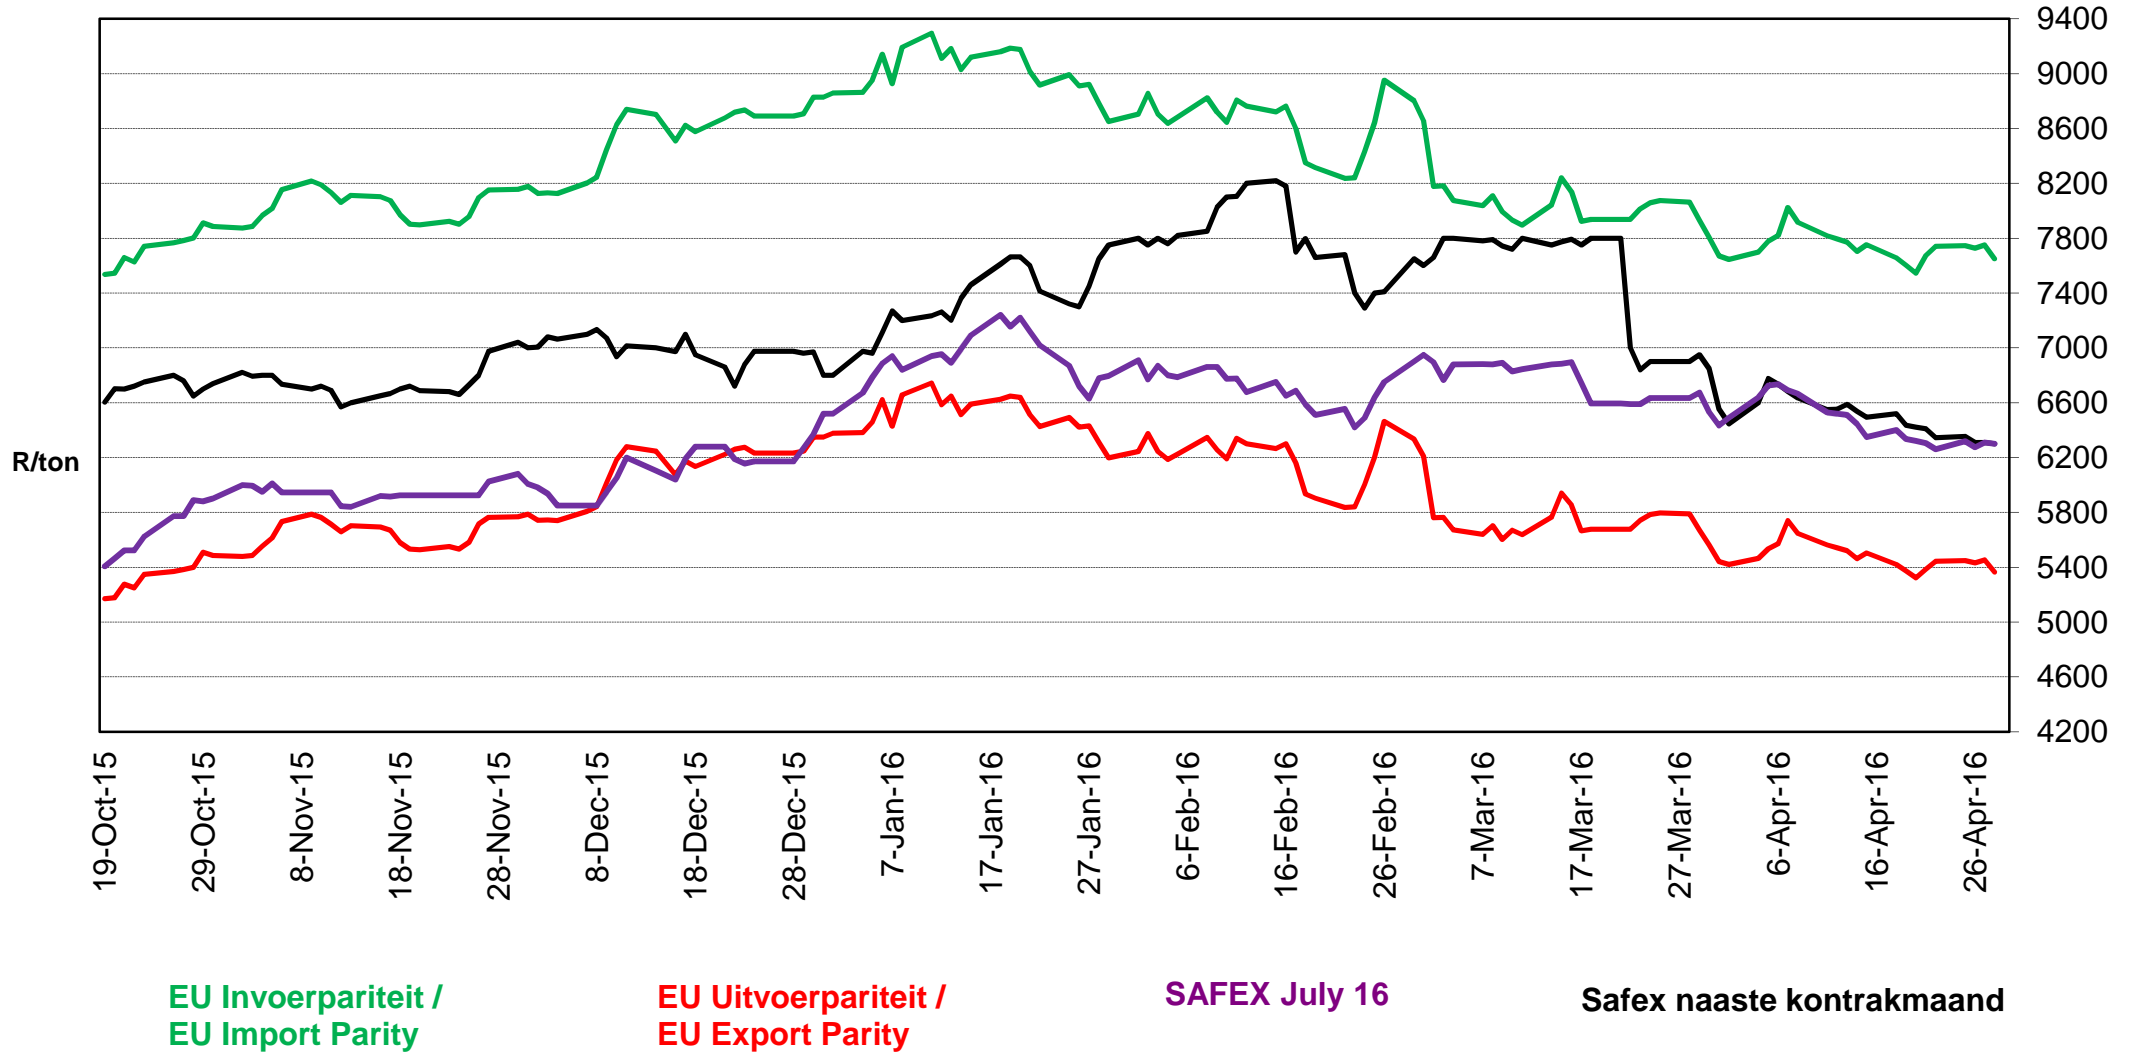

PRYSE VAN EU SONNEBLOMSAAD GELEWER IN RANDFONTEIN PRICES OF EU SUNFLOWER SEED DELIVERED IN RANDFONTEIN

Source: Grain SA