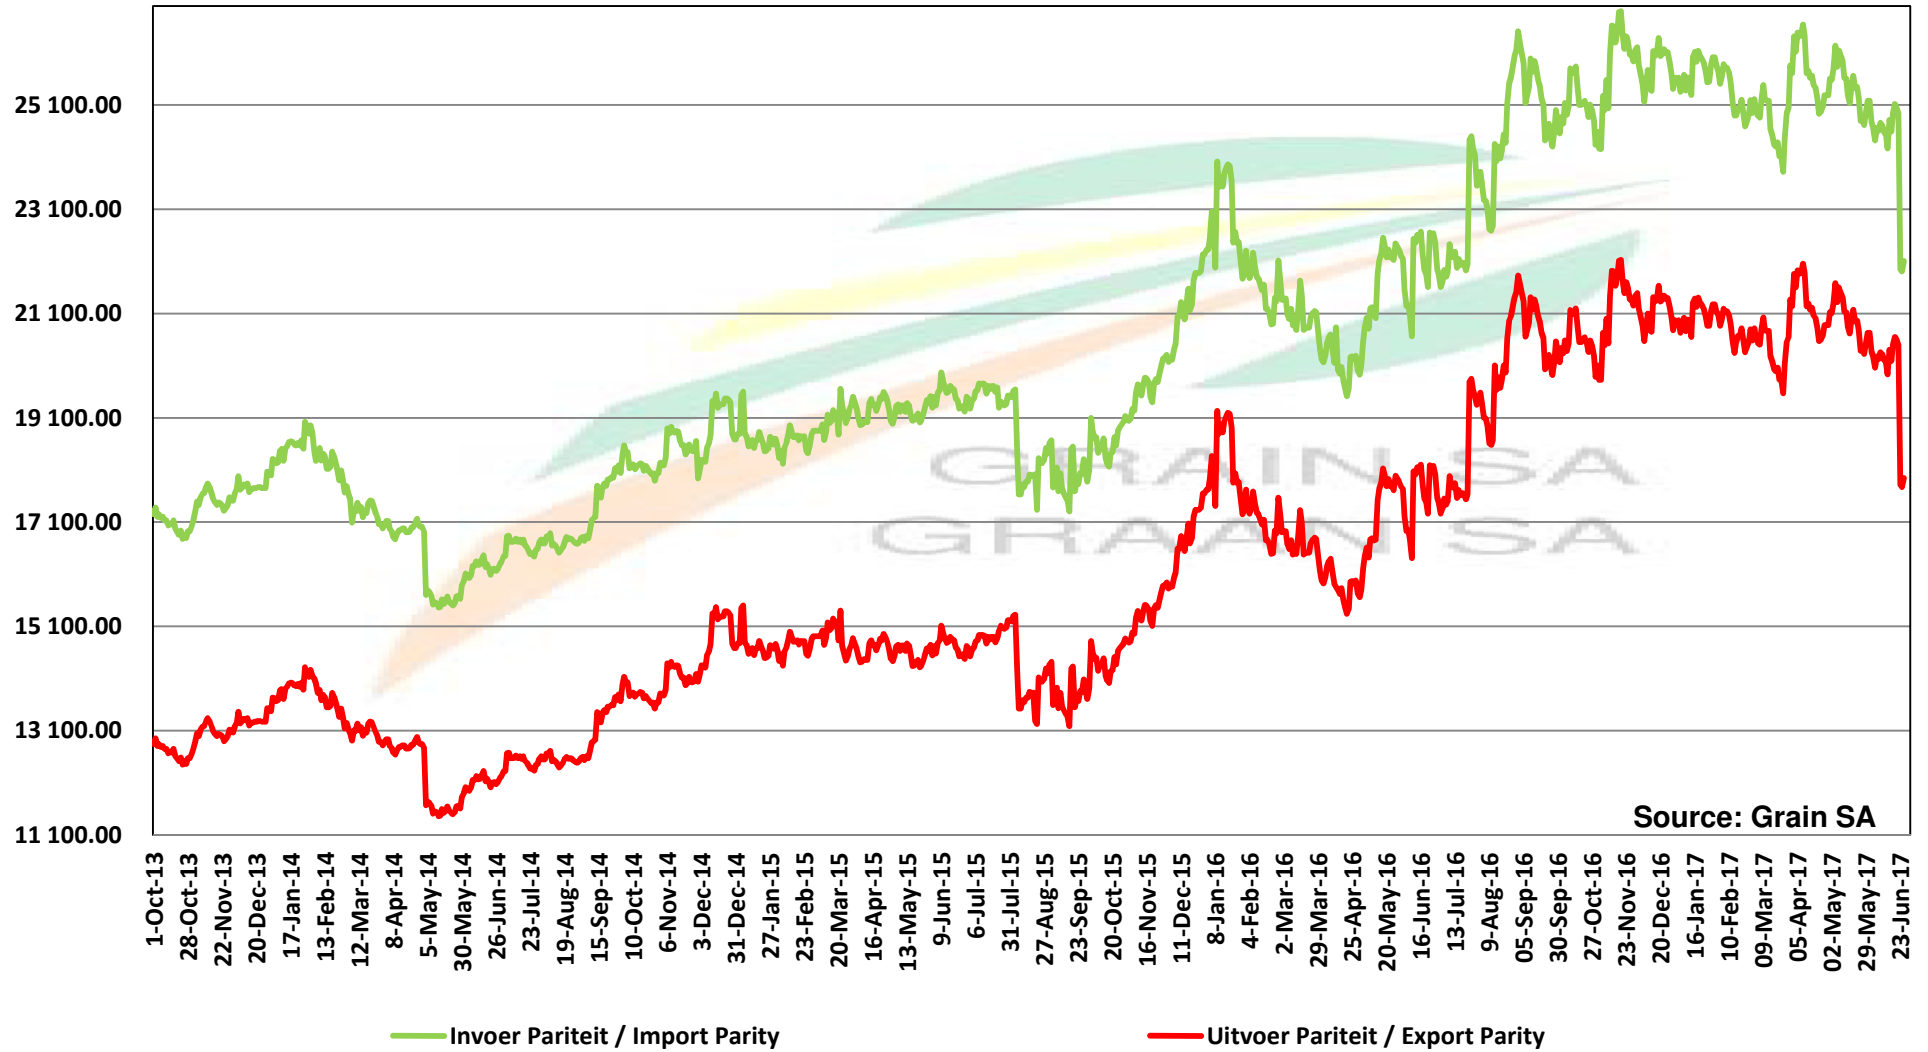

PRICES OF PROCESSED AND GRADED USA CHOICE GRADE GROUNDNUTS (40/50) (RANDFONTEIN)
PRYSE VAN UITGEDOP EN GESORTEERDE VSA KEURGRAAD GRONDBONE MET 'N PITGROOTTE VAN
40/50 pitgrootte (RANDFONTEIN)

Source: Grain SA