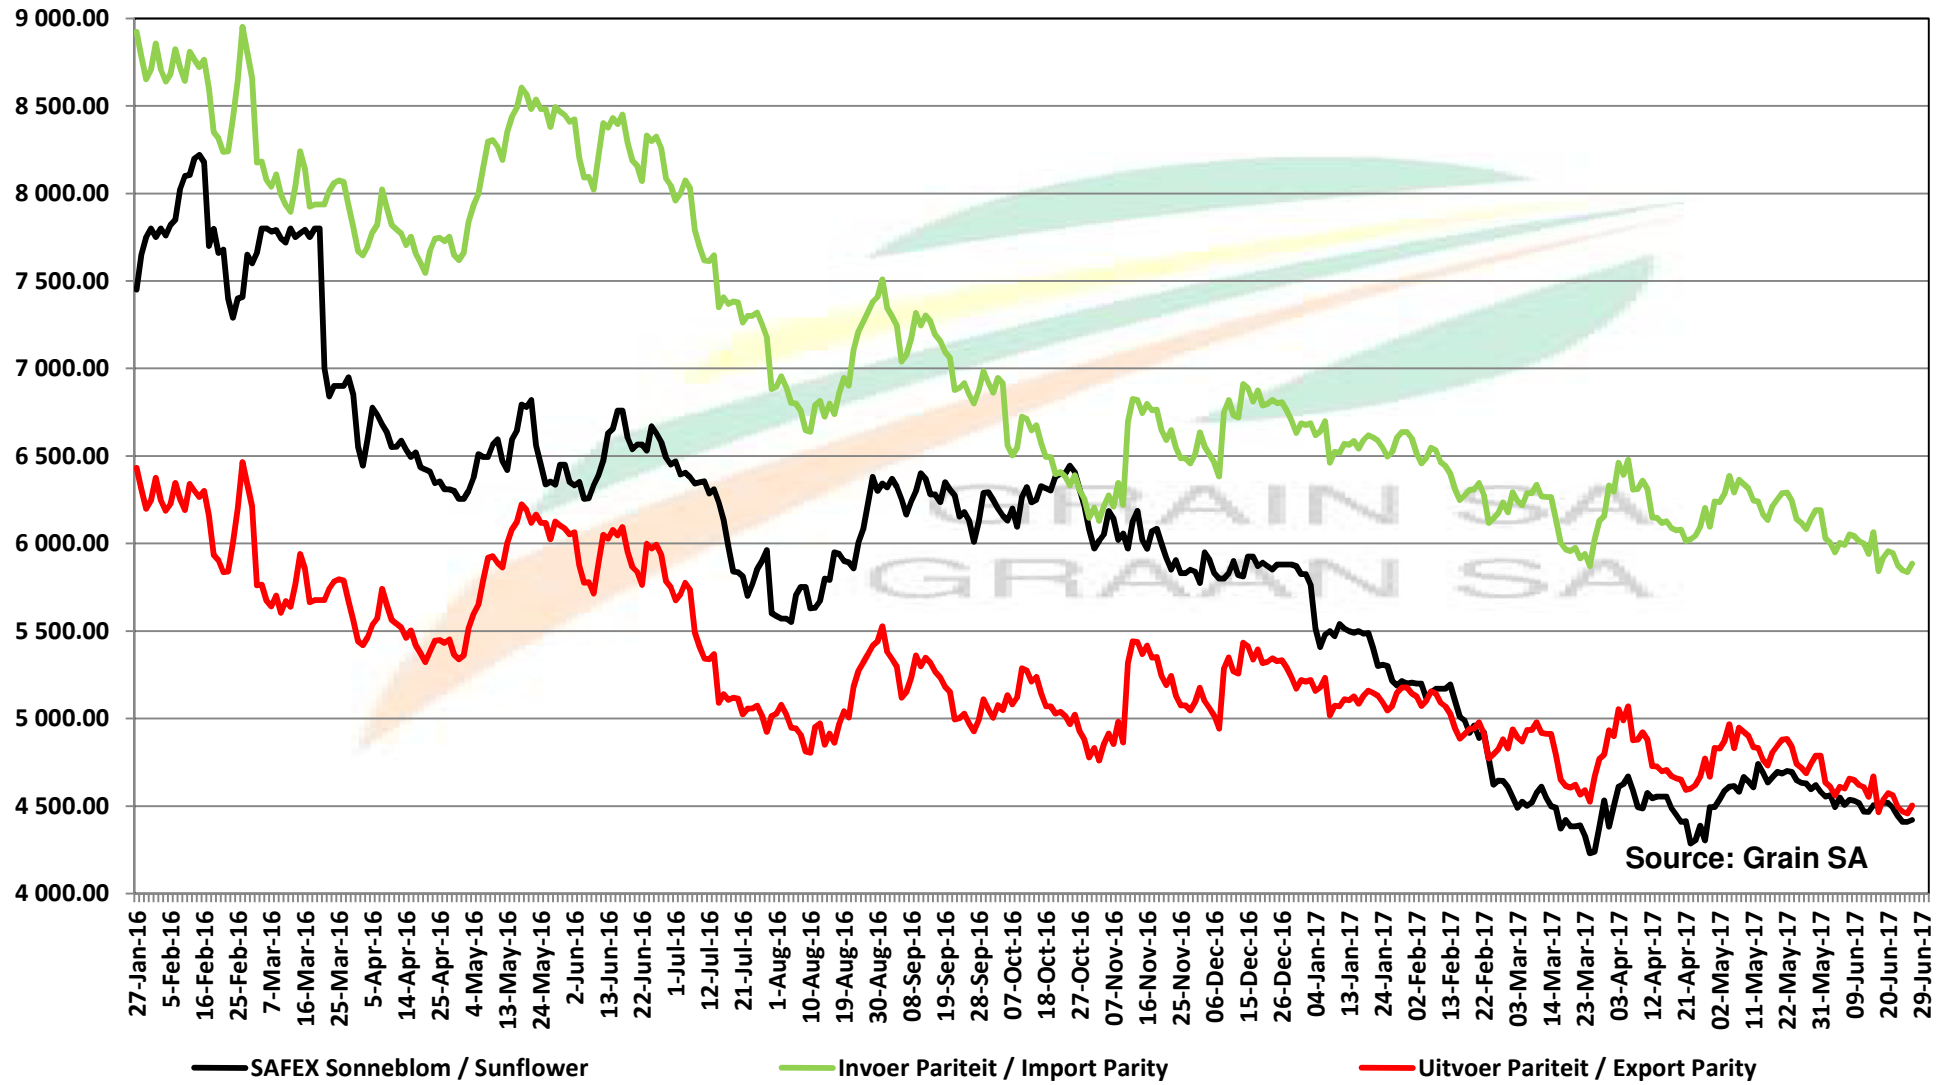

PRICES OF EU SUNFLOWER SEED DELIVERED IN RANDFONTEIN PRYSE VAN EU SONNEBLOMSAAD GELEWER IN RANDFONTEIN

PRICES OF EU SUNFLOWER SEED DELIVERED IN RANDFONTEIN PRYSE VAN EU SONNEBLOMSAAD GELEWER IN RANDFONTEIN