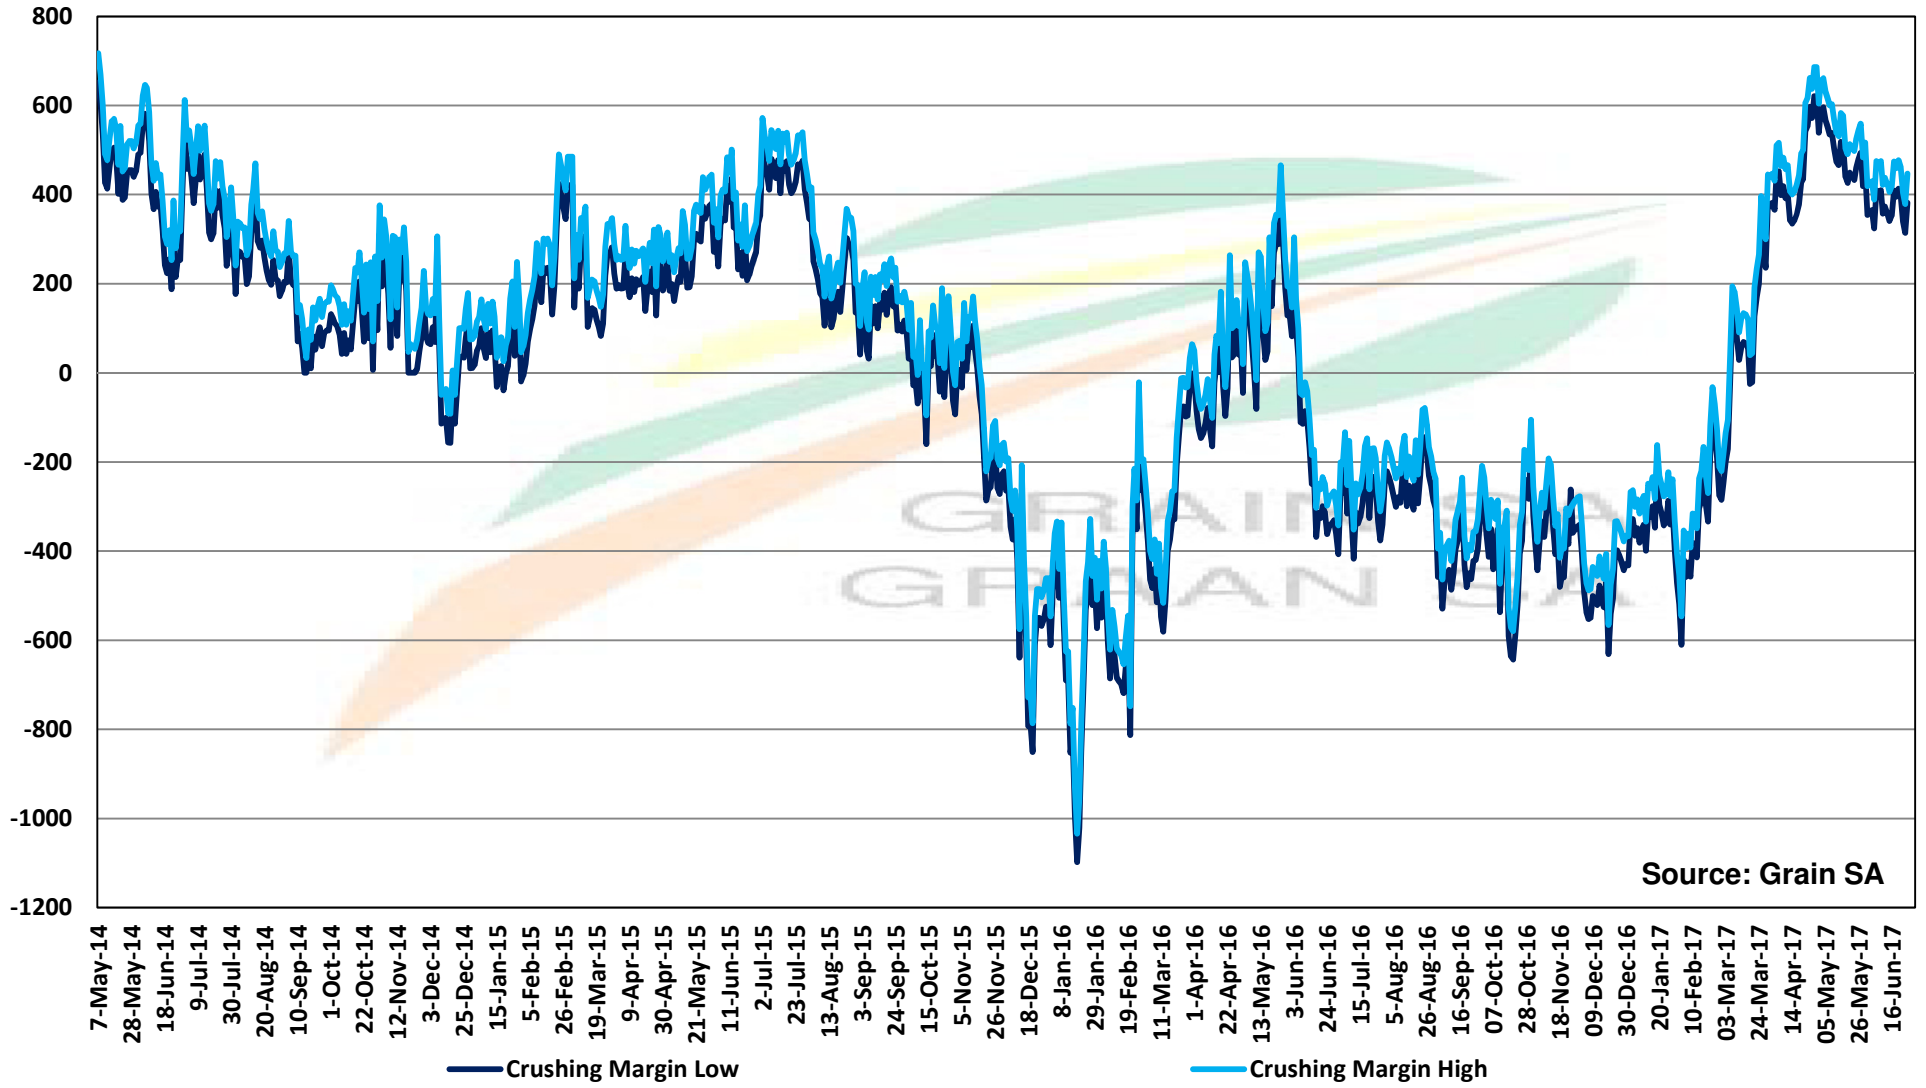

Source: Grain SA

PRICES OF DERIVED SOYBEAN DELIVERED IN RANDFONTEIN

PRYSE VAN AFGELEIDE SOJABONE GELEWER IN RANDFONTEIN

Source: Grain SA

PRICES OF SOYBEAN CRUSHING MARGIN PRYSE VAN SOJABOON PERSMARGE

Source: Grain SA