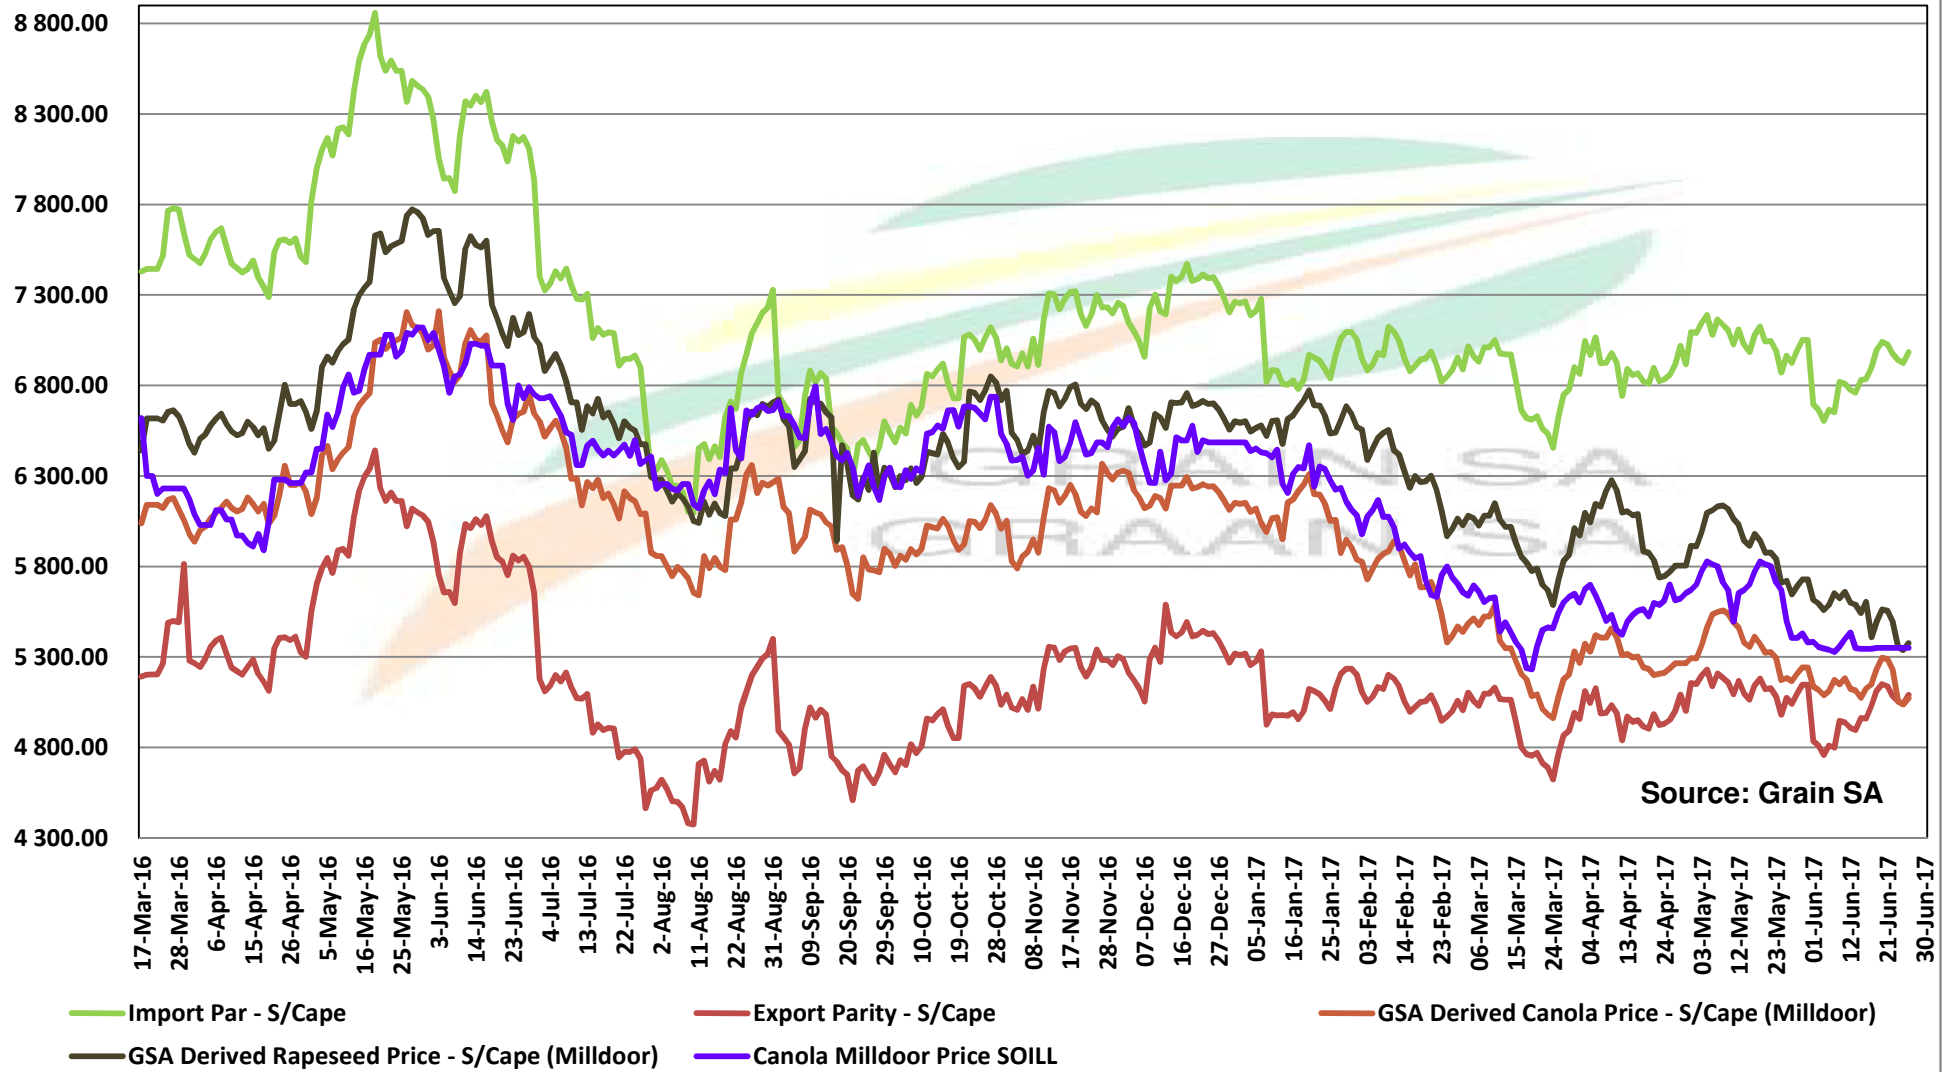

Prices of Canola in the South Cape (Swellendam) Canolapryse in die Suid-Kaap (Swellendam)