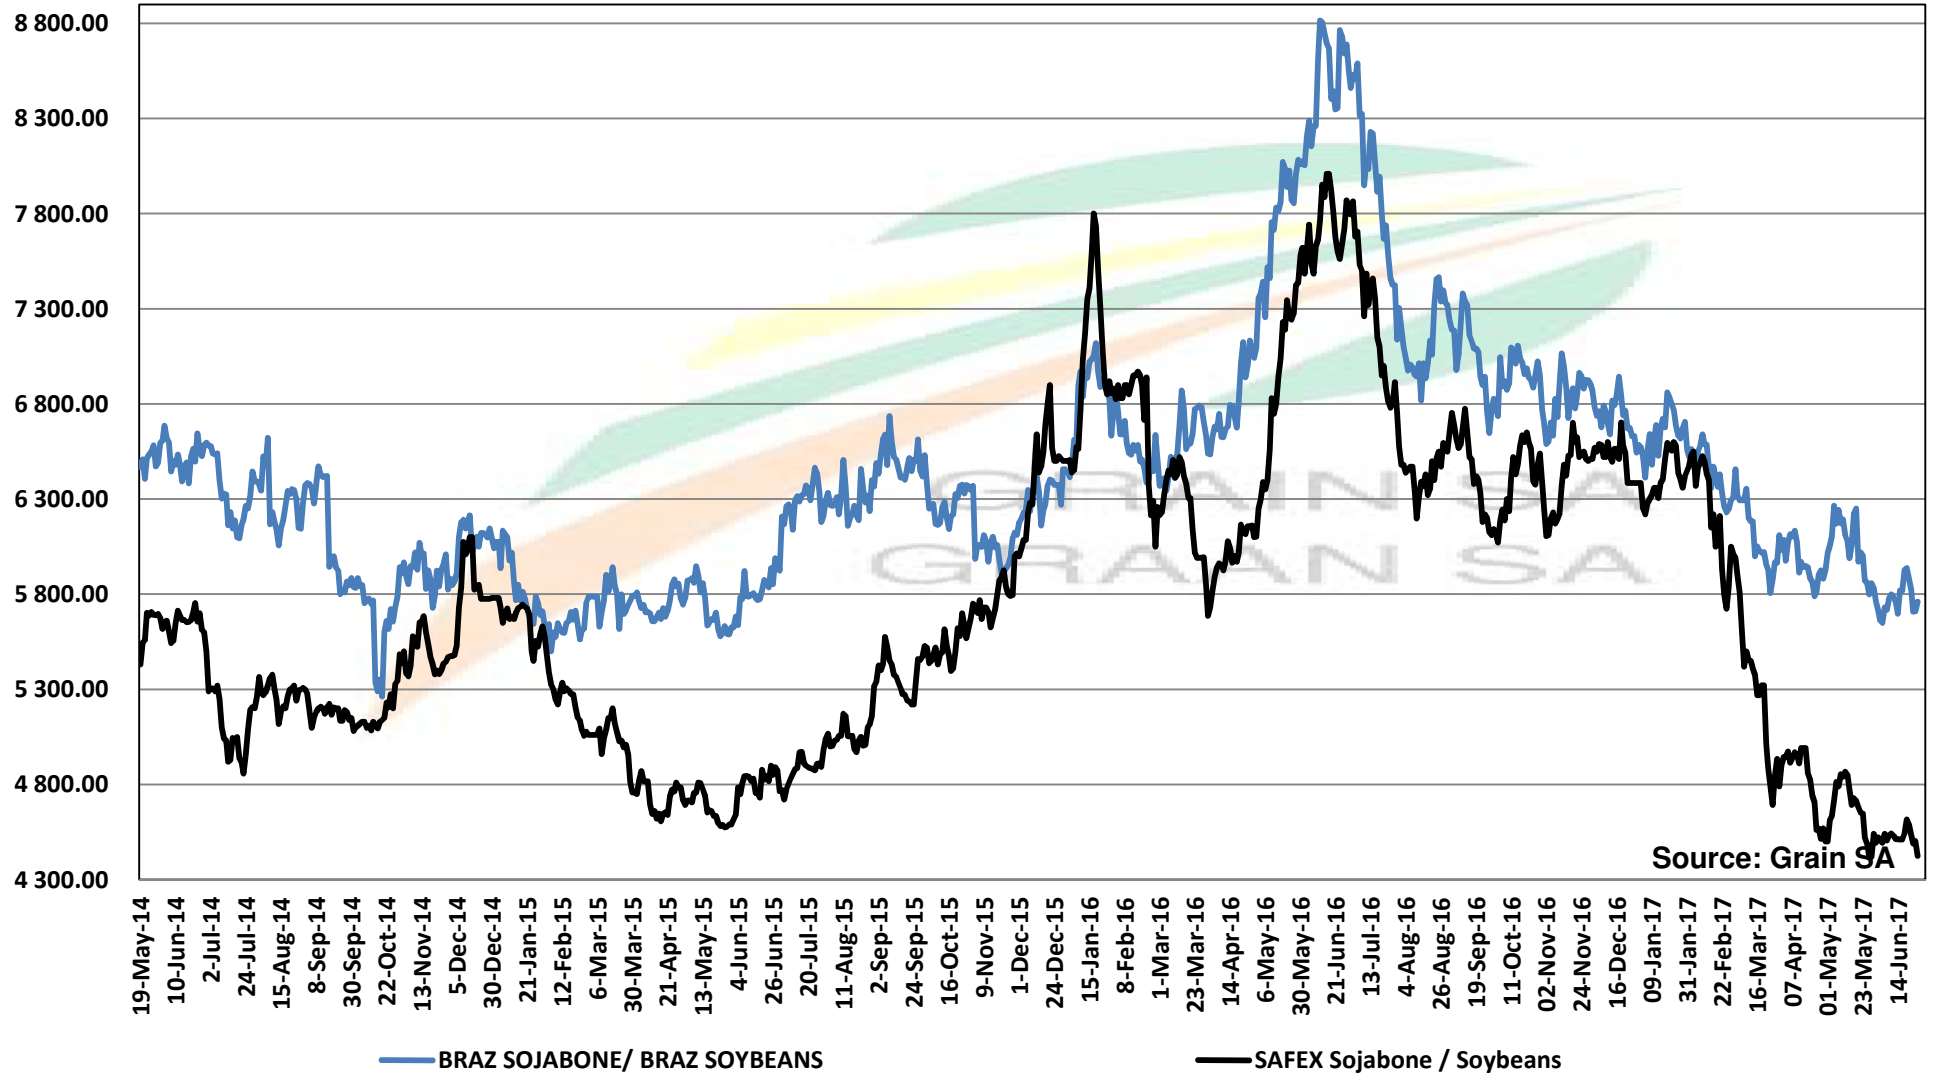

PRICES OF BRAZILIAN SOYBEAN DELIVERED IN RANDFONTEIN PRYSE VAN BRASILIAANSE SOJABONE GELEWER IN RANDFONTEIN