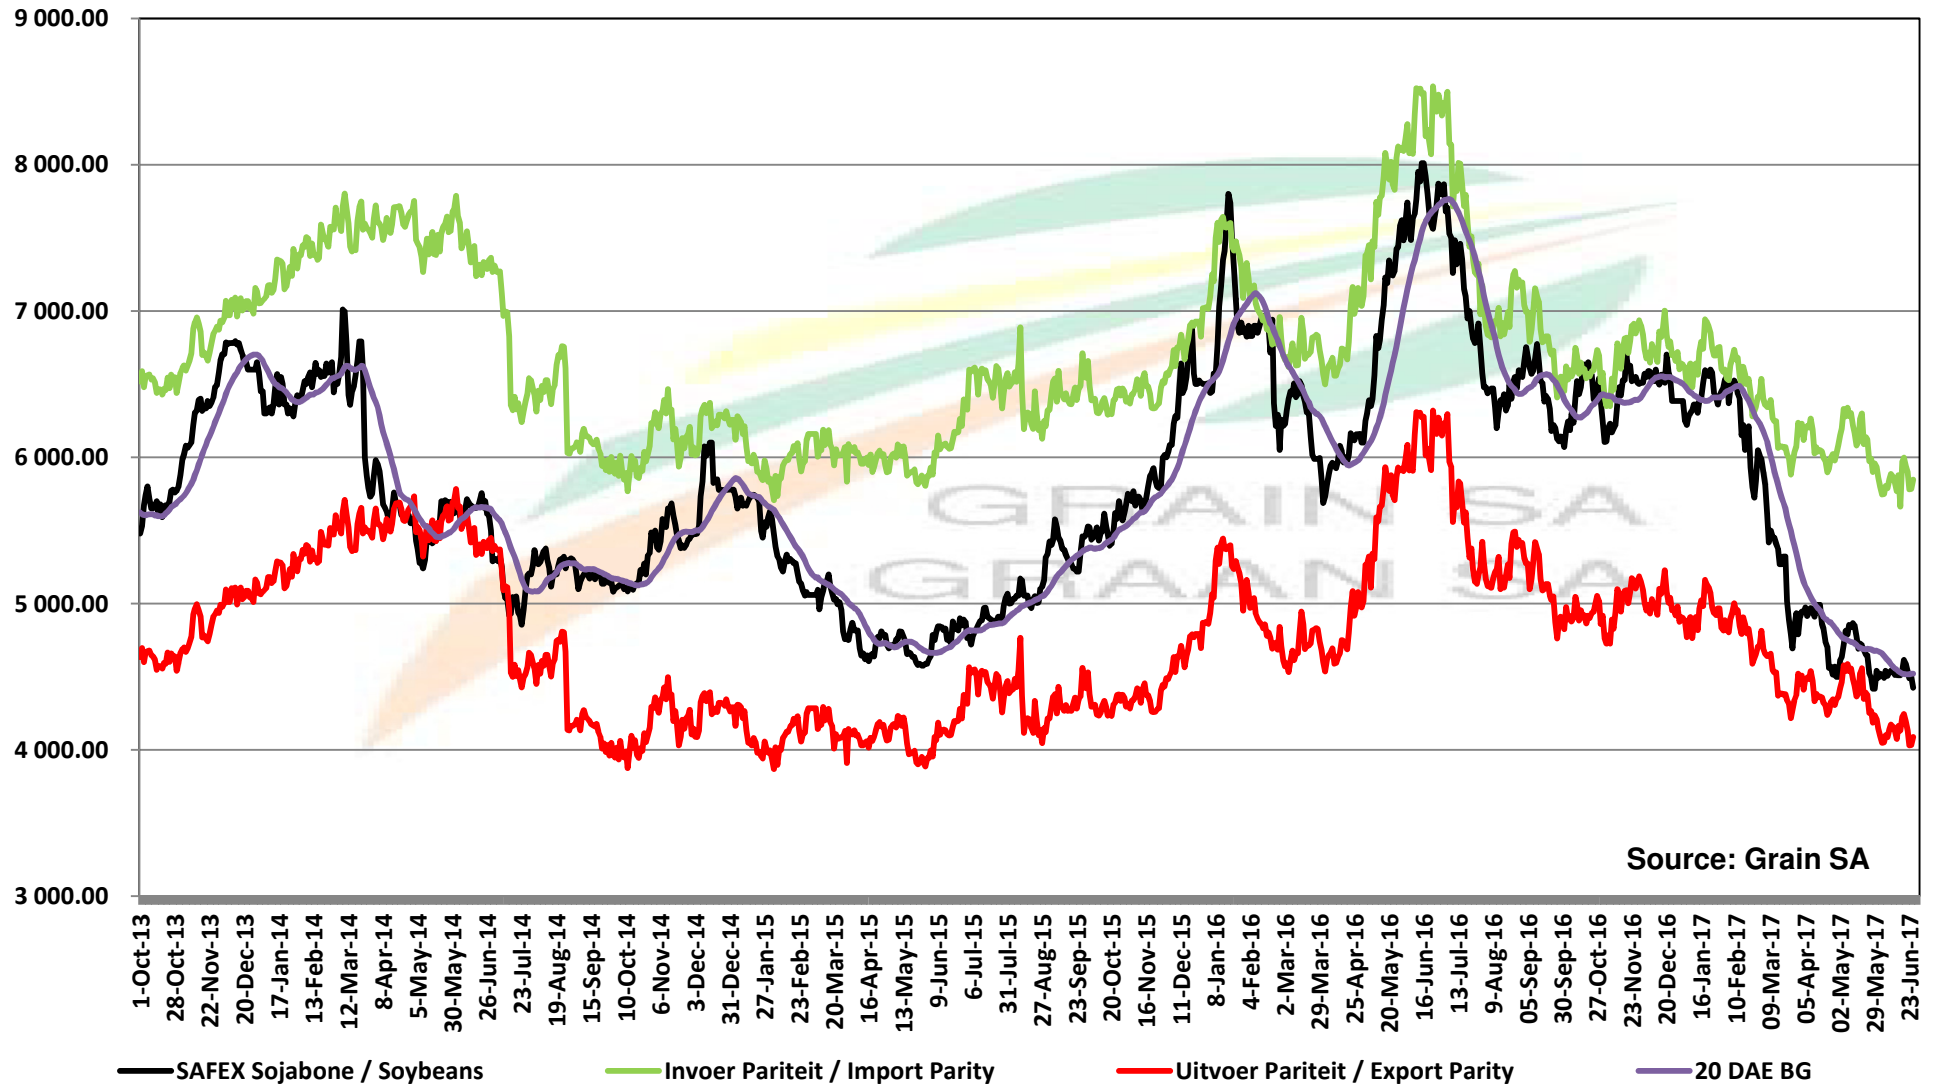

PRICES OF SOYBEAN SEED DELIVERED IN RANDFONTEIN PRYSE VAN SOJABOONSAAD GELEWER IN RANDFONTEIN

Source: Grain SA