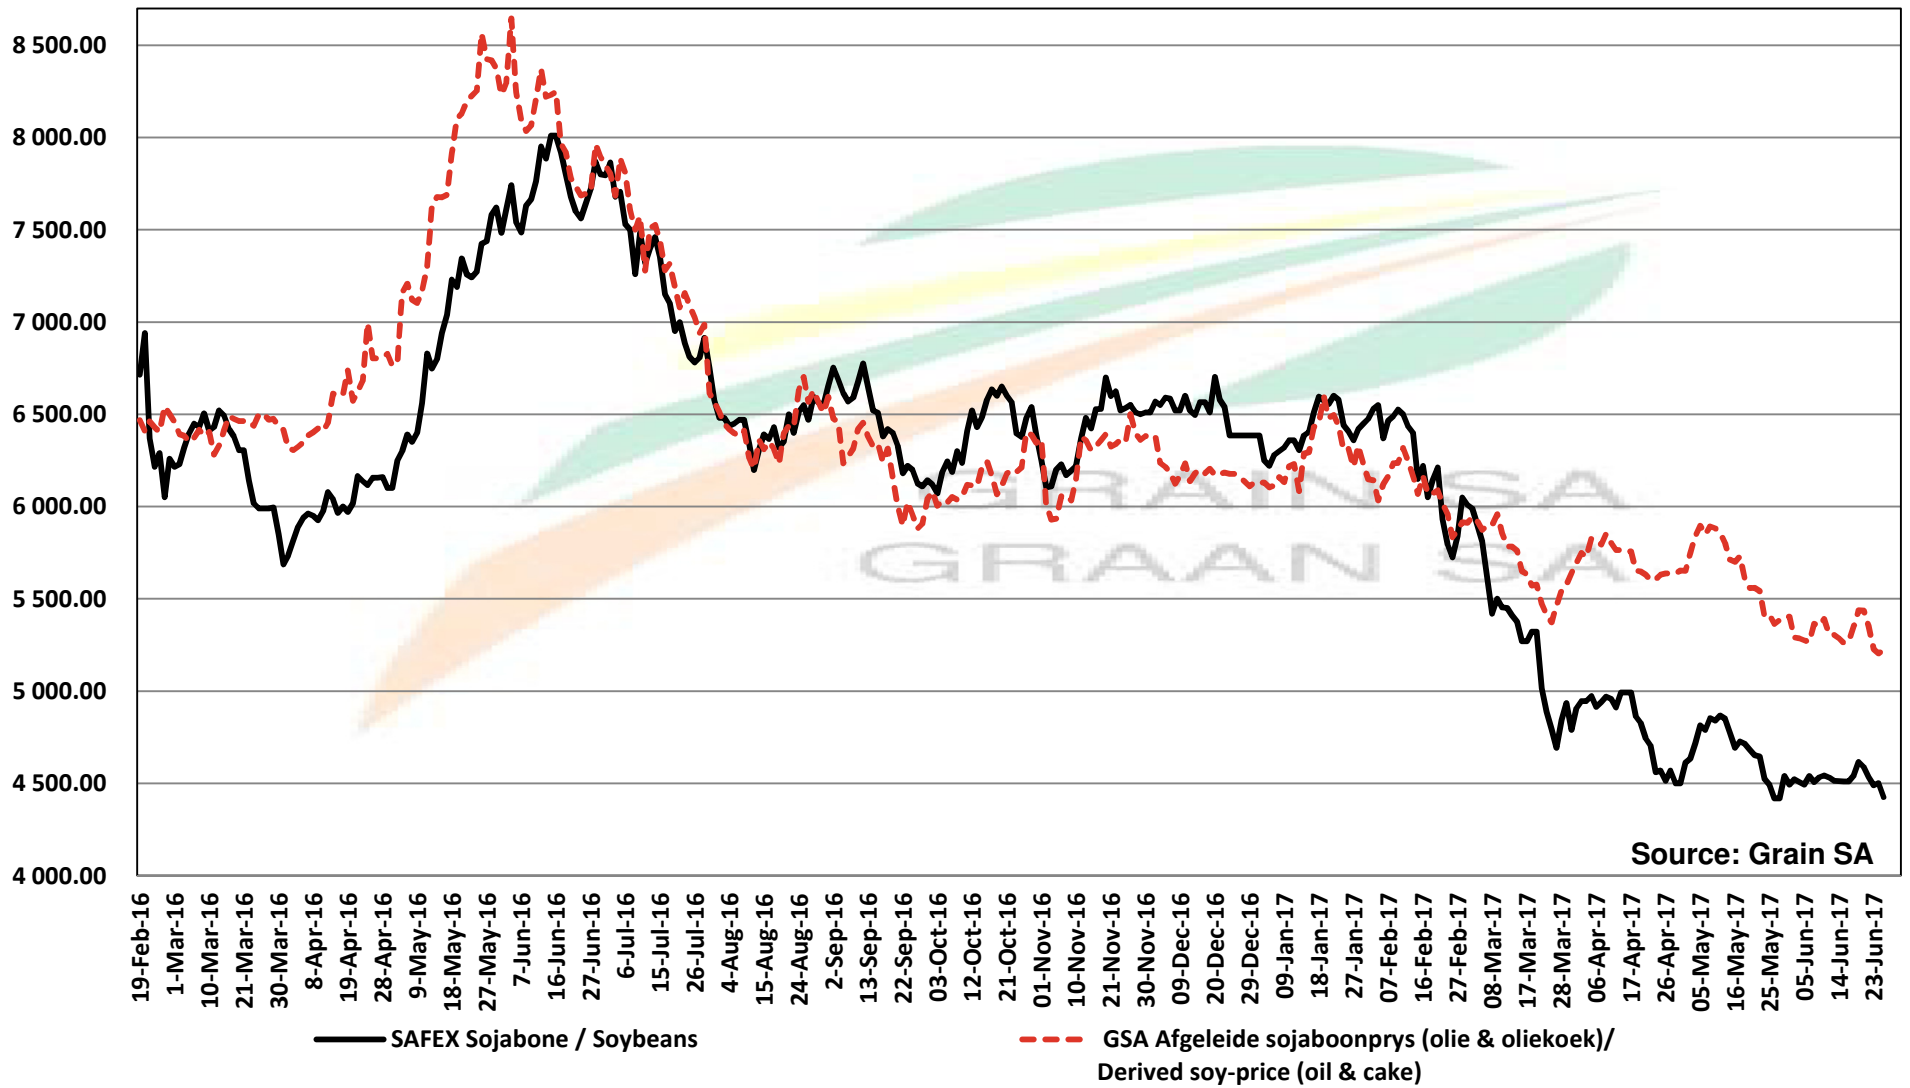

Source: Grain SA

PRICES OF SOYBEAN SEED DELIVERED IN RANDFONTEIN PRYSE VAN SOJABOONSAAD GELEWER IN RANDFONTEIN

Source: Grain SA

PRICES OF ARGENTINIAN SOYBEAN SEED DELIVERED IN RANDFONTEIN PRYSE VAN ARGENTYNSE SOJABOONSAAD GELEWER IN RANDFONTEIN

Source: Grain SA

PRICES OF DERIVED SOYBEAN DELIVERED IN RANDFONTEIN

PRYSE VAN AFGELEIDE SOJABONE GELEWER IN RANDFONTEIN

Source: Grain SA

PRICES OF SOYBEAN CRUSHING MARGIN PRYSE VAN SOJABOON PERSMARGE

Source: Grain SA