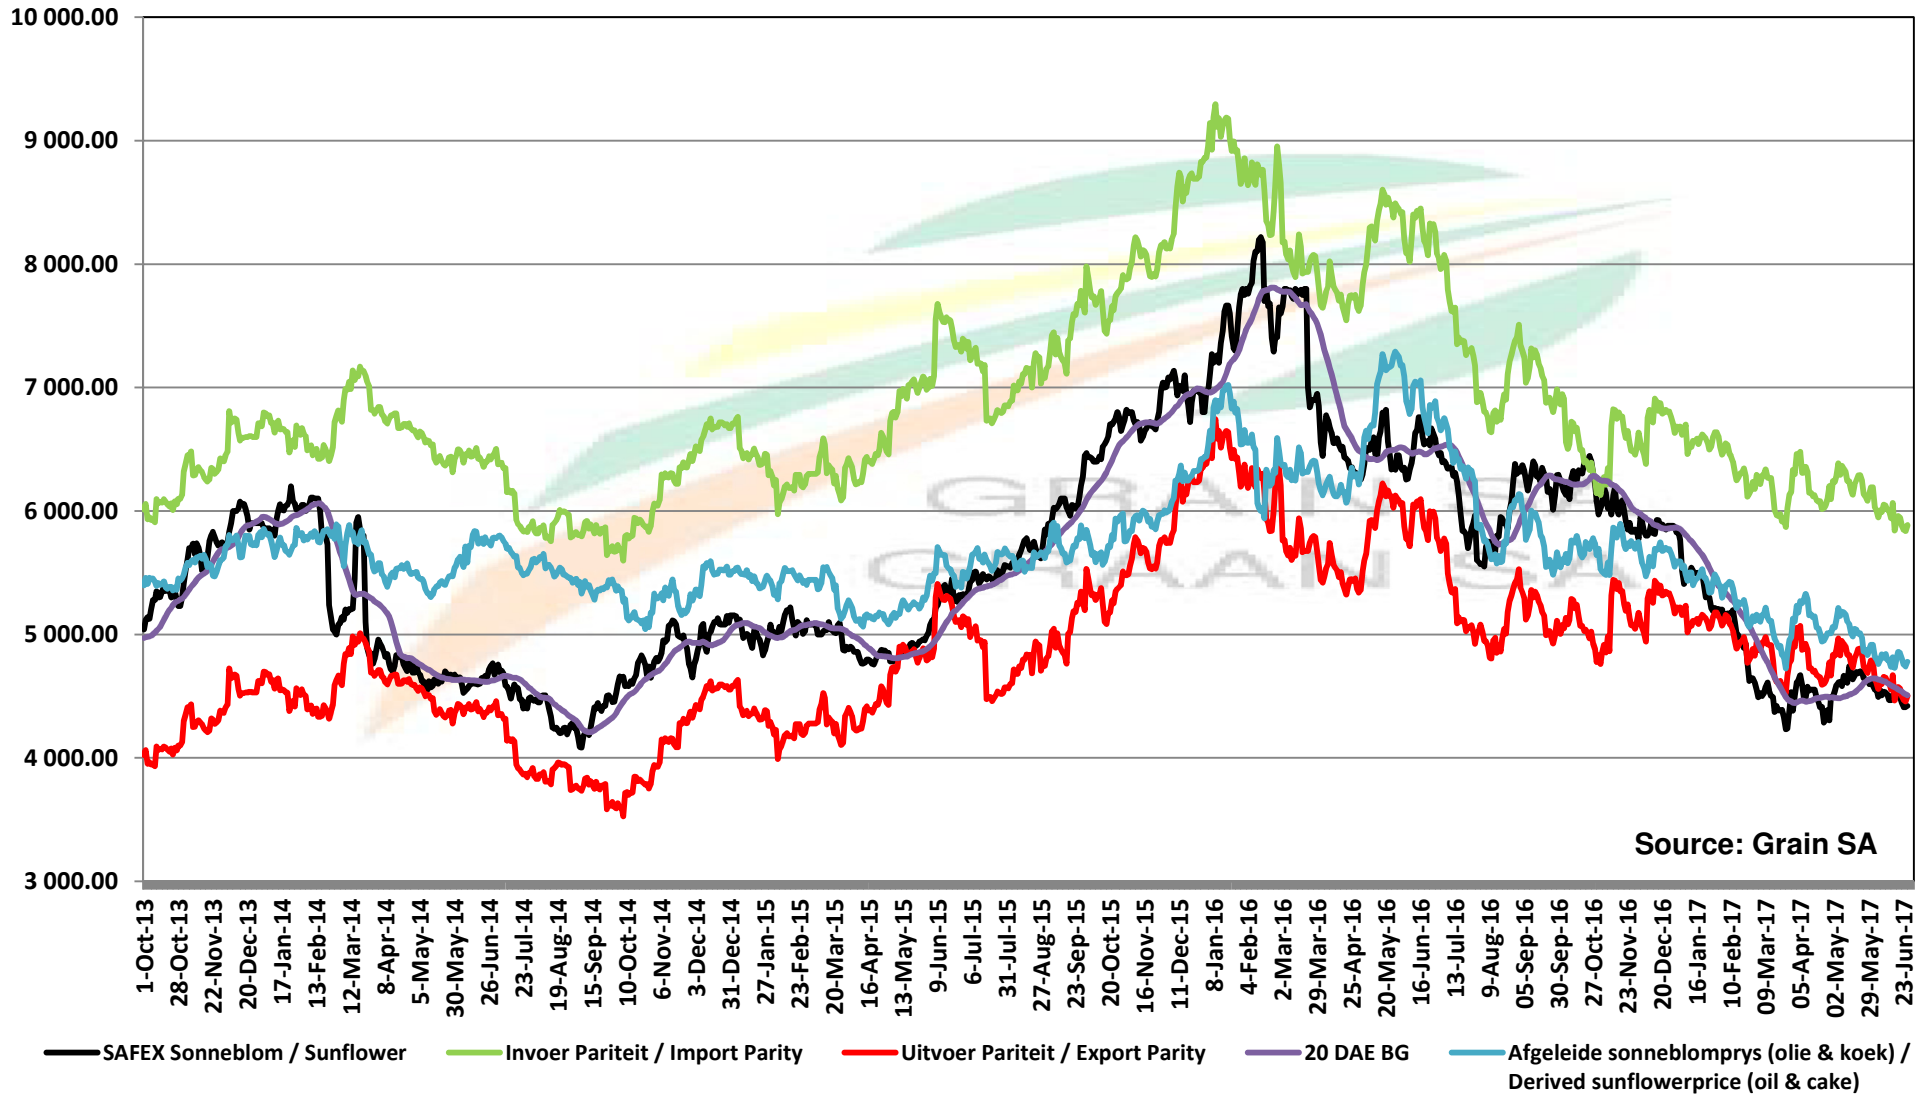

PRICES OF EU SUNFLOWER SEED DELIVERED IN RANDFONTEIN PRYSE VAN EU SONNEBLOMSAAD GELEWER IN RANDFONTEIN

PRICES OF EU SUNFLOWER SEED DELIVERED IN RANDFONTEIN PRYSE VAN EU SONNEBLOMSAAD GELEWER IN RANDFONTEIN

Source: Grain SA

PRICES OF SOYBEAN SEED DELIVERED IN RANDFONTEIN PRYSE VAN SOJABOONSAAD GELEWER IN RANDFONTEIN

Source: Grain SA

PRICES OF ARGENTINIAN SOYBEAN SEED DELIVERED IN RANDFONTEIN PRYSE VAN ARGENTYNSE SOJABOONSAAD GELEWER IN RANDFONTEIN