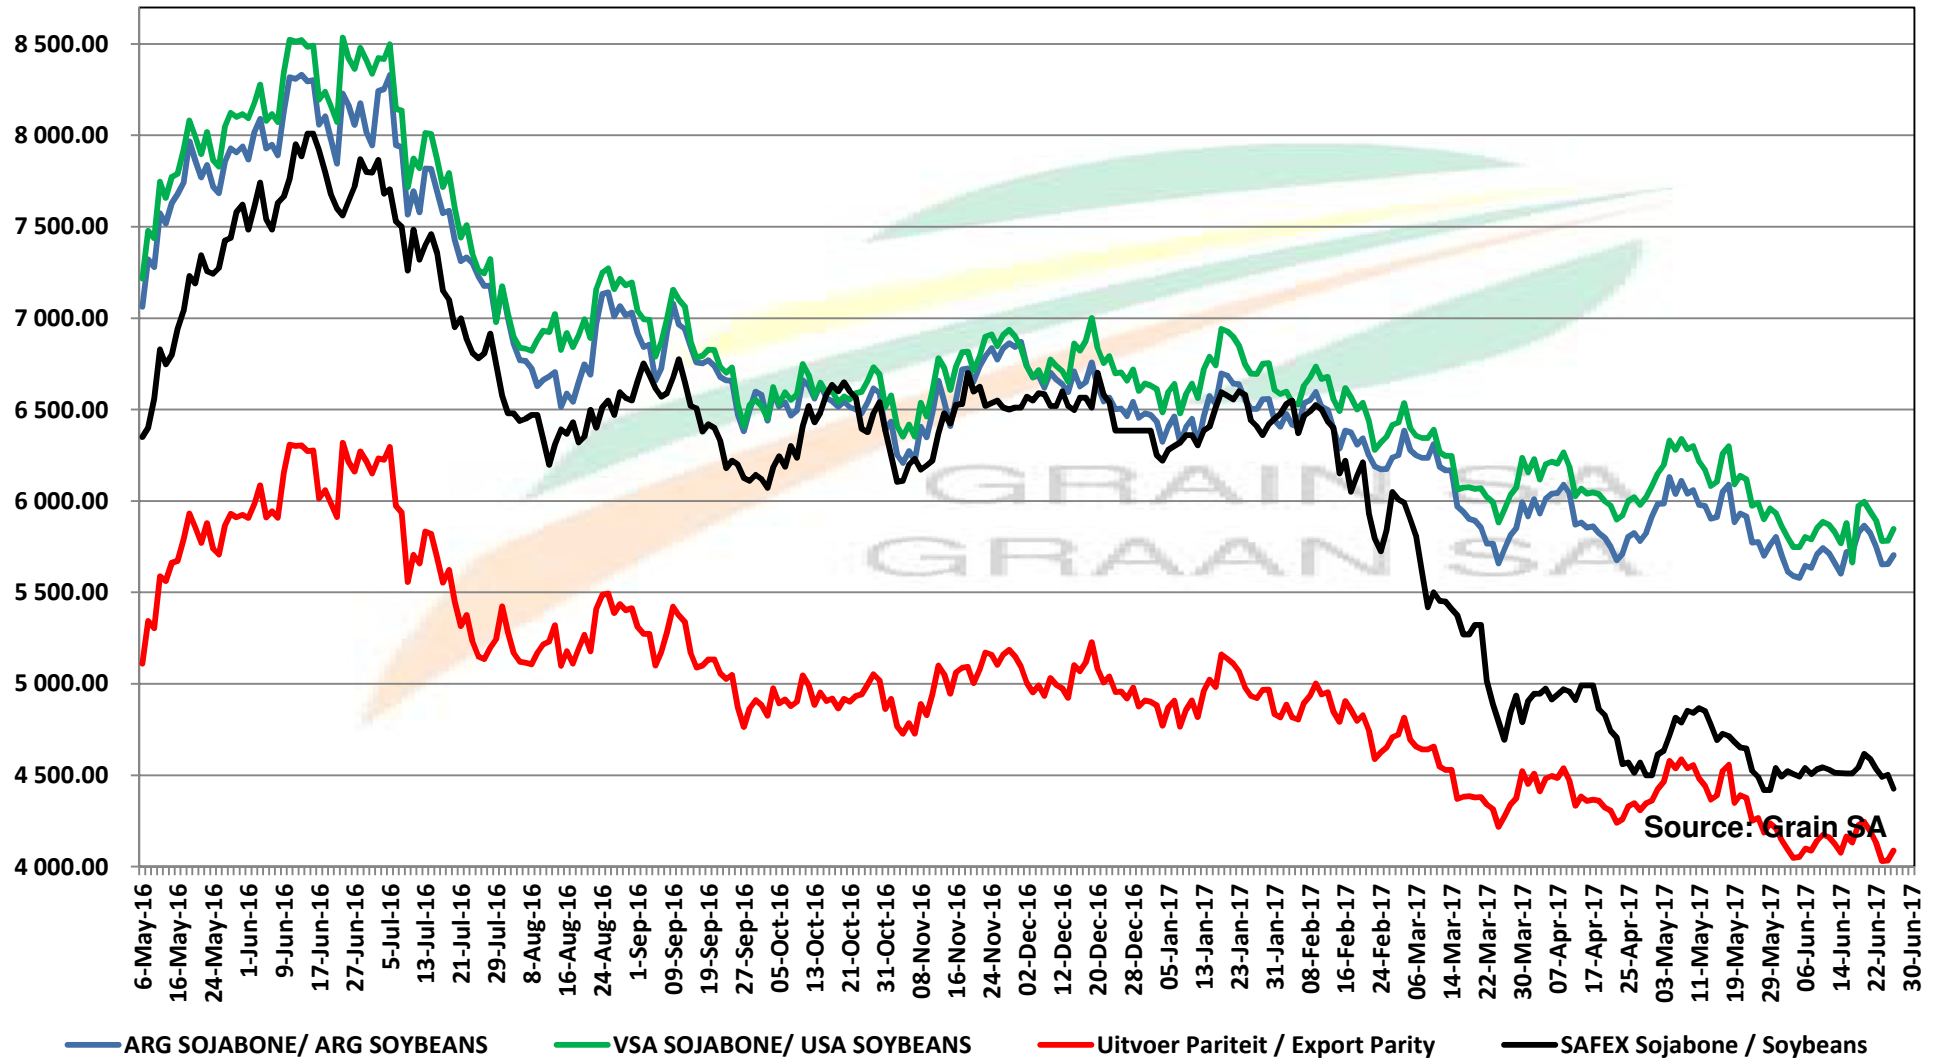

PRICES OF EU SUNFLOWER SEED DELIVERED IN RANDFONTEIN PRYSE VAN EU SONNEBLOMSAAD GELEWER IN RANDFONTEIN

PRICES OF EU SUNFLOWER SEED DELIVERED IN RANDFONTEIN PRYSE VAN EU SONNEBLOMSAAD GELEWER IN RANDFONTEIN

Source: Grain SA

PRICES OF SOYBEAN SEED DELIVERED IN RANDFONTEIN PRYSE VAN SOJABOONSAAD GELEWER IN RANDFONTEIN

Source: Grain SA

PRICES OF ARGENTINIAN SOYBEAN SEED DELIVERED IN RANDFONTEIN PRYSE VAN ARGENTYNSE SOJABOONSAAD GELEWER IN RANDFONTEIN

Source: Grain SA

PRICES OF DERIVED SOYBEAN DELIVERED IN RANDFONTEIN

PRYSE VAN AFGELEIDE SOJABONE GELEWER IN RANDFONTEIN

Source: Grain SA

PRICES OF SOYBEAN CRUSHING MARGIN PRYSE VAN SOJABOON PERSMARGE

Source: Grain SA