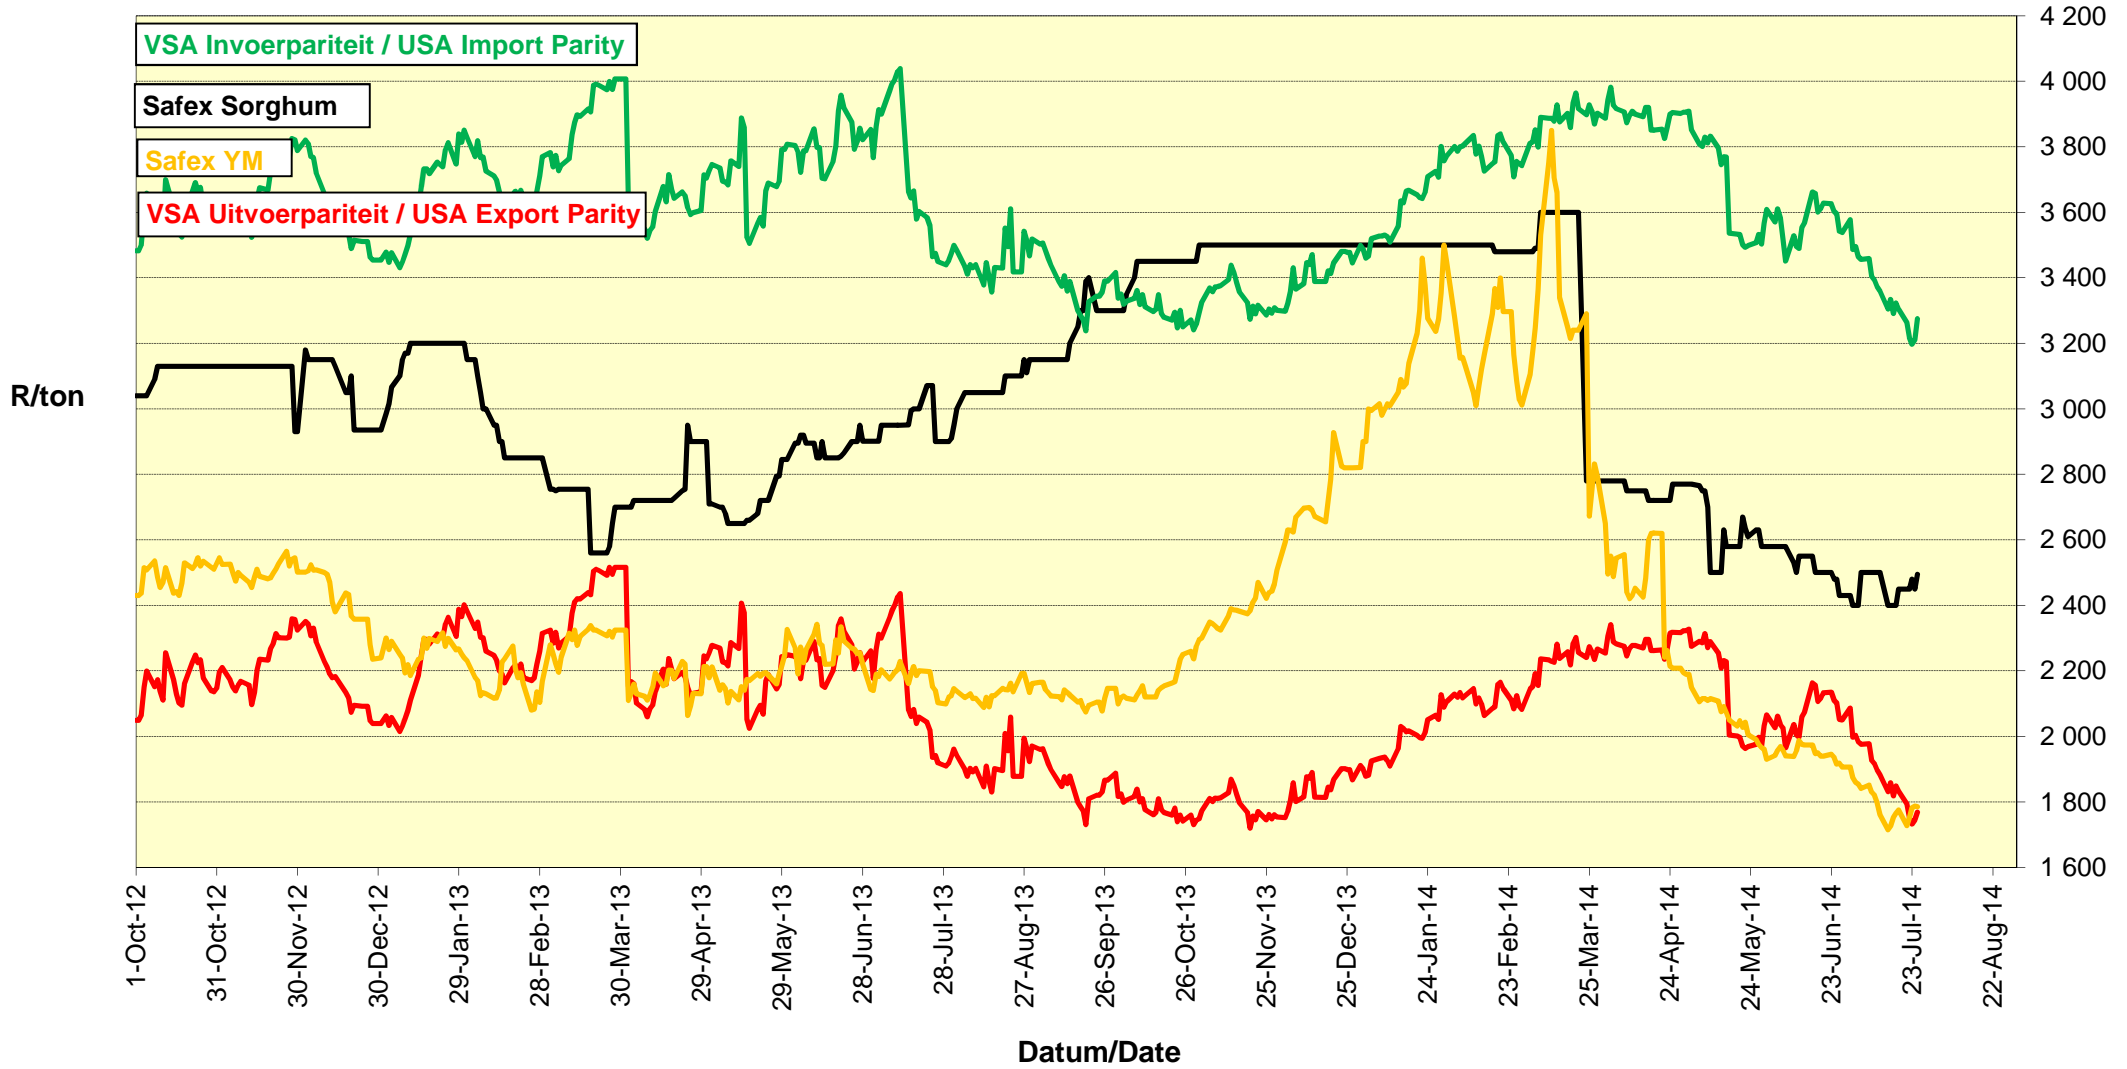

PRYSE VAN VSA SORGHUM GELEWER IN RANDFONTEIN PRICES OF USA SORGHUM DELIVERED IN RANDFONTEIN

PRYSE VAN VSA WITMIELIES GELEWER IN RANDFONTEIN PRICES OF USA WHITE MAIZE DELIVERED IN RANDFONTEIN

PRYSE VAN GEELMIELIES GELEWER IN RANDFONTEIN PRICES OF YELLOW MAIZE DELIVERED IN RANDFONTEIN

PRYSE VAN VSA WITMIELIES VIR LEWERING IN DES 2014 (RANDFONTEIN)
PRICES OF USA WHITE MAIZE DELIVERED IN DEC 2014 (RANDFONTEIN)

PRYSE VAN VSA GEELMIELIES VIR LEWERING IN DES 2014 (RANDFONTEIN)
PRICES OF USA YELLOW MAIZE DELIVERED IN DEC 2014 (RANDFONTEIN)