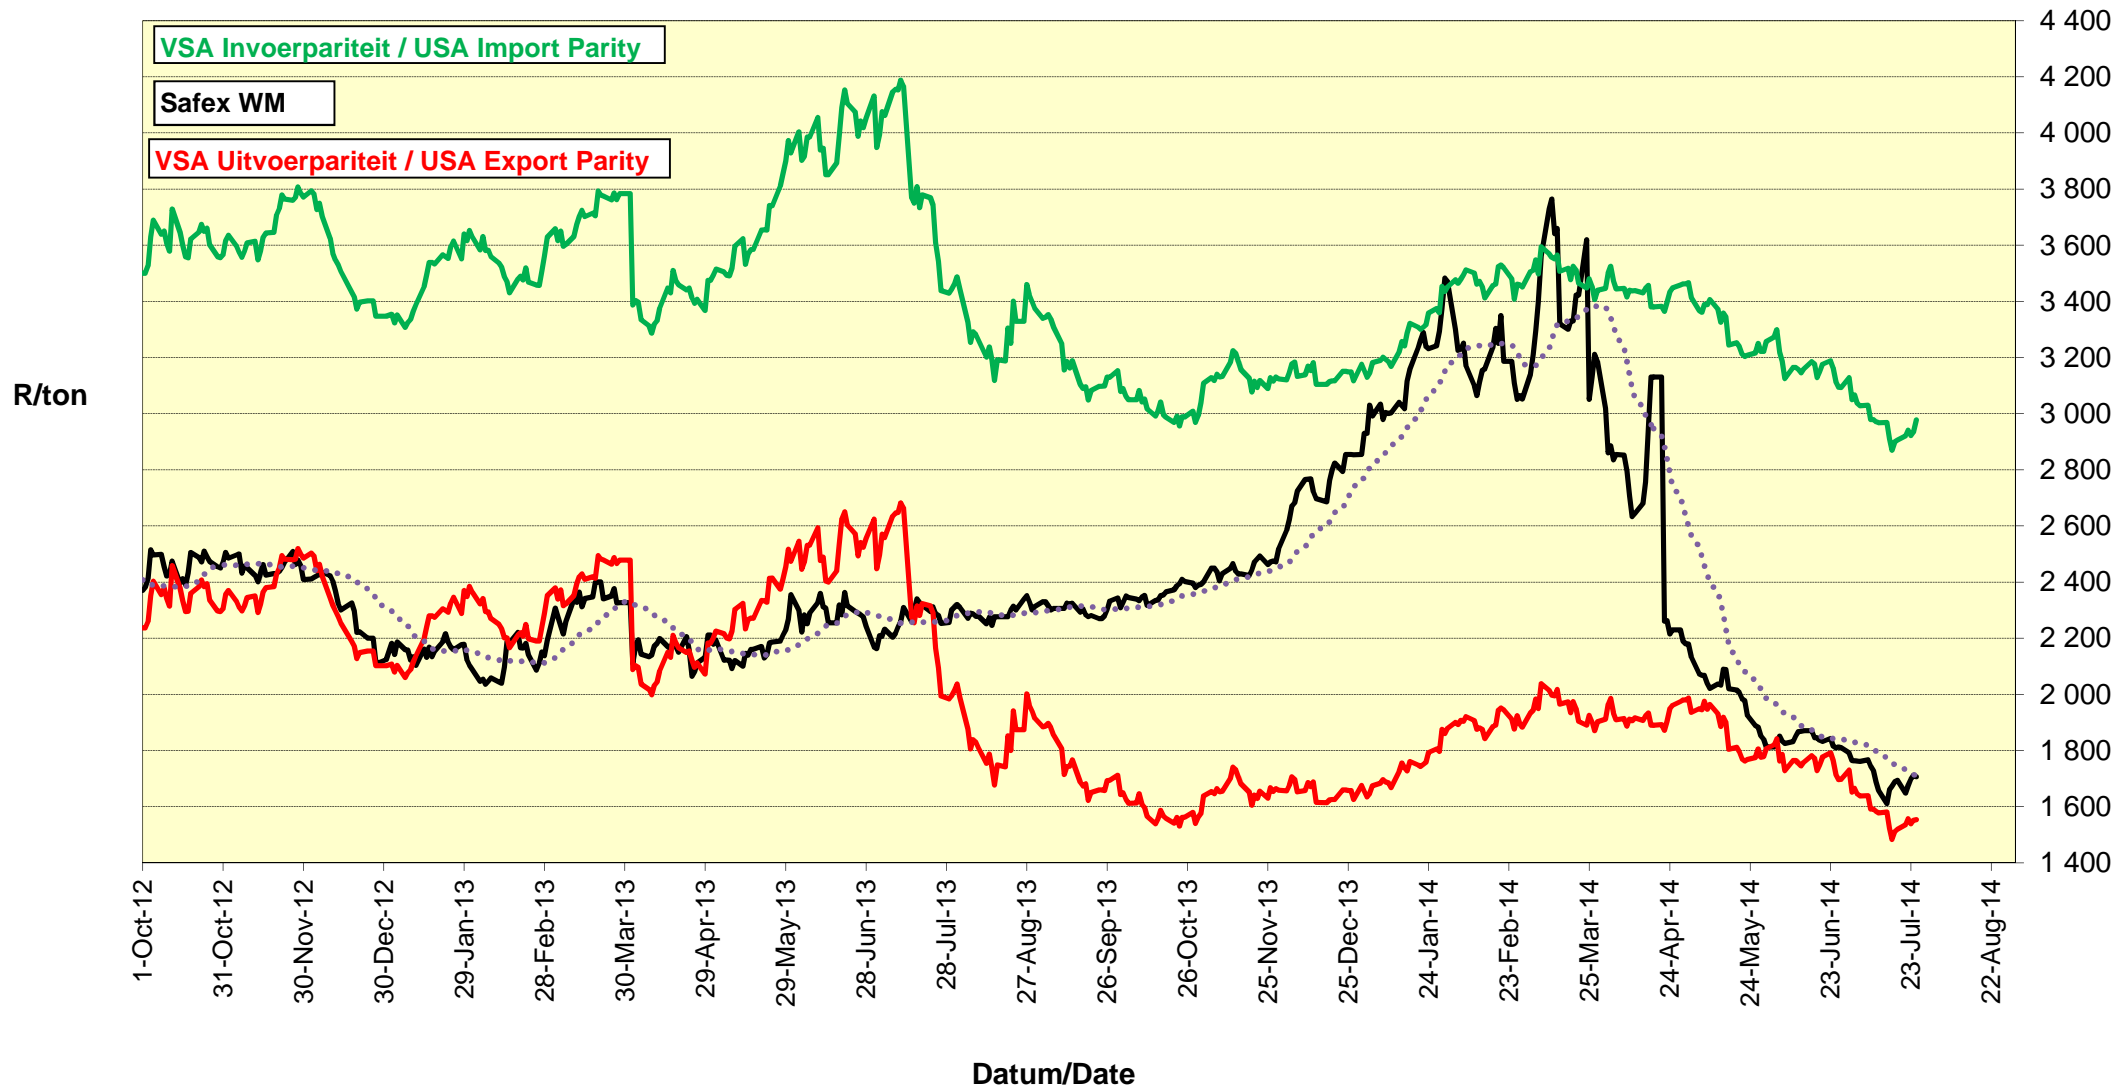

PRYSE VAN VSA WITMIELIES GELEWER IN RANDFONTEIN PRICES OF USA WHITE MAIZE DELIVERED IN RANDFONTEIN