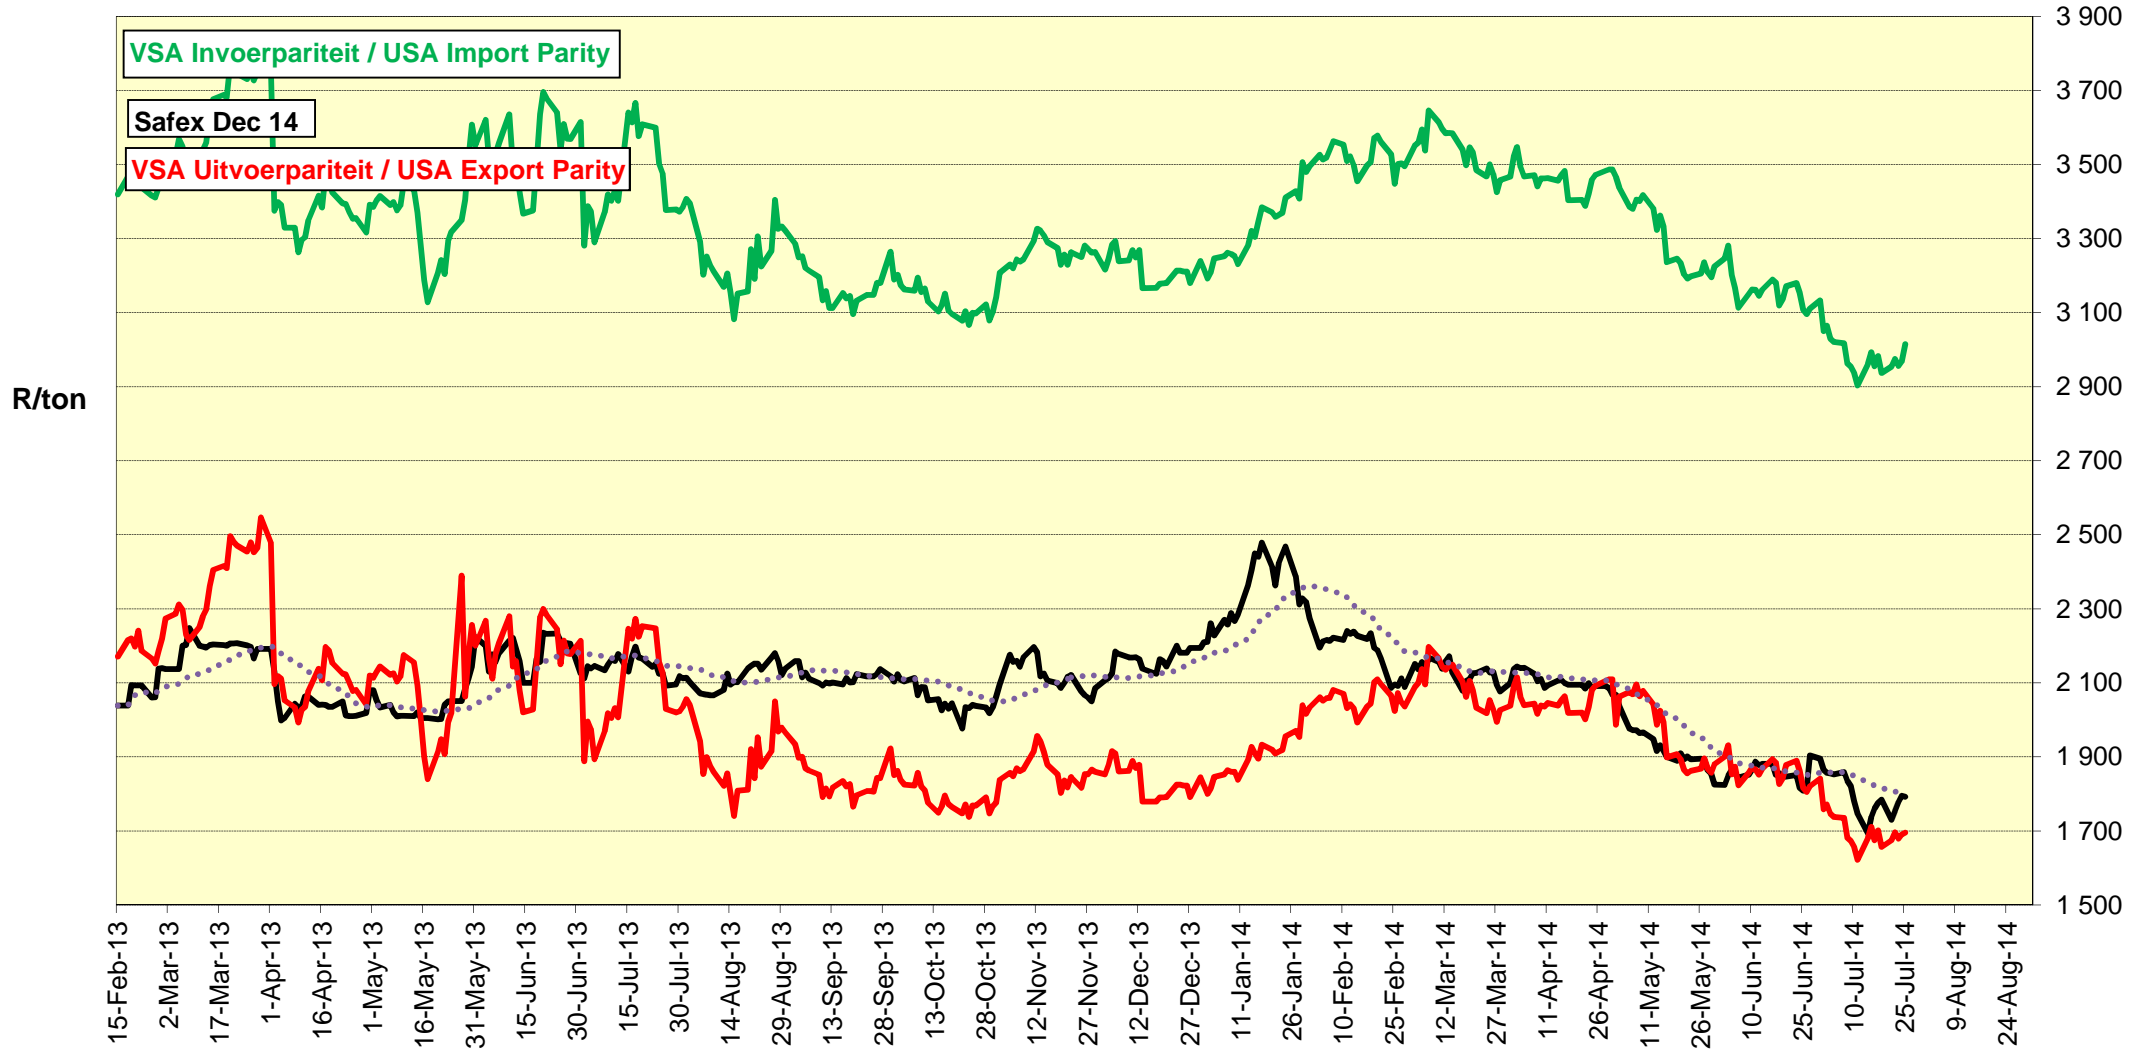

PRYSE VAN VSA WITMIELIES VIR LEWERING IN DES 2014 (RANDFONTEIN)
PRICES OF USA WHITE MAIZE DELIVERED IN DEC 2014 (RANDFONTEIN)

PRYSE VAN VSA GEELMIELIES VIR LEWERING IN DES 2014 (RANDFONTEIN)
PRICES OF USA YELLOW MAIZE DELIVERED IN DEC 2014 (RANDFONTEIN)