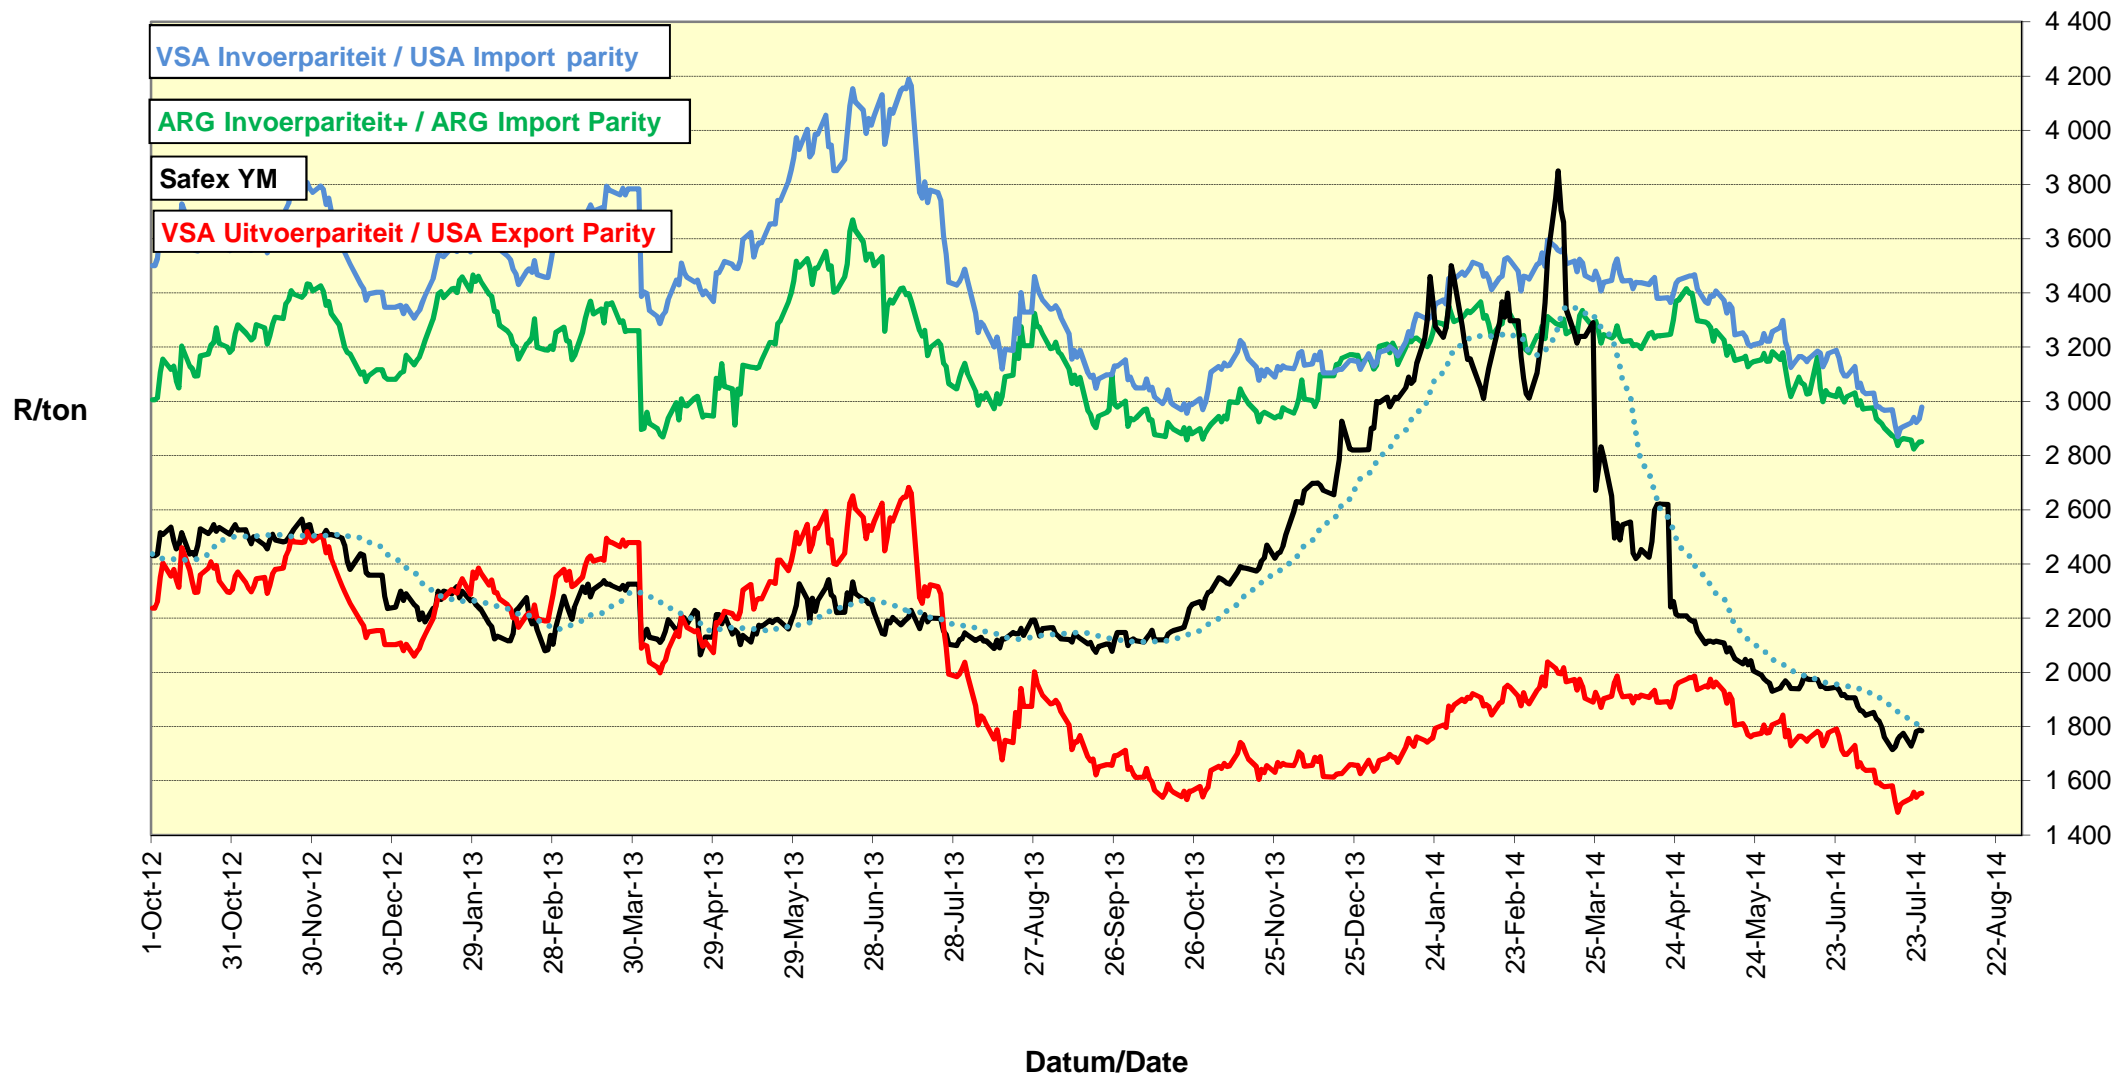

PRYSE VAN VSA WITMIELIES VIR LEWERING IN DES 2014 (RANDFONTEIN)
PRICES OF USA WHITE MAIZE DELIVERED IN DEC 2014 (RANDFONTEIN)

PRYSE VAN VSA GEELMIELIES VIR LEWERING IN DES 2014 (RANDFONTEIN)
PRICES OF USA YELLOW MAIZE DELIVERED IN DEC 2014 (RANDFONTEIN)