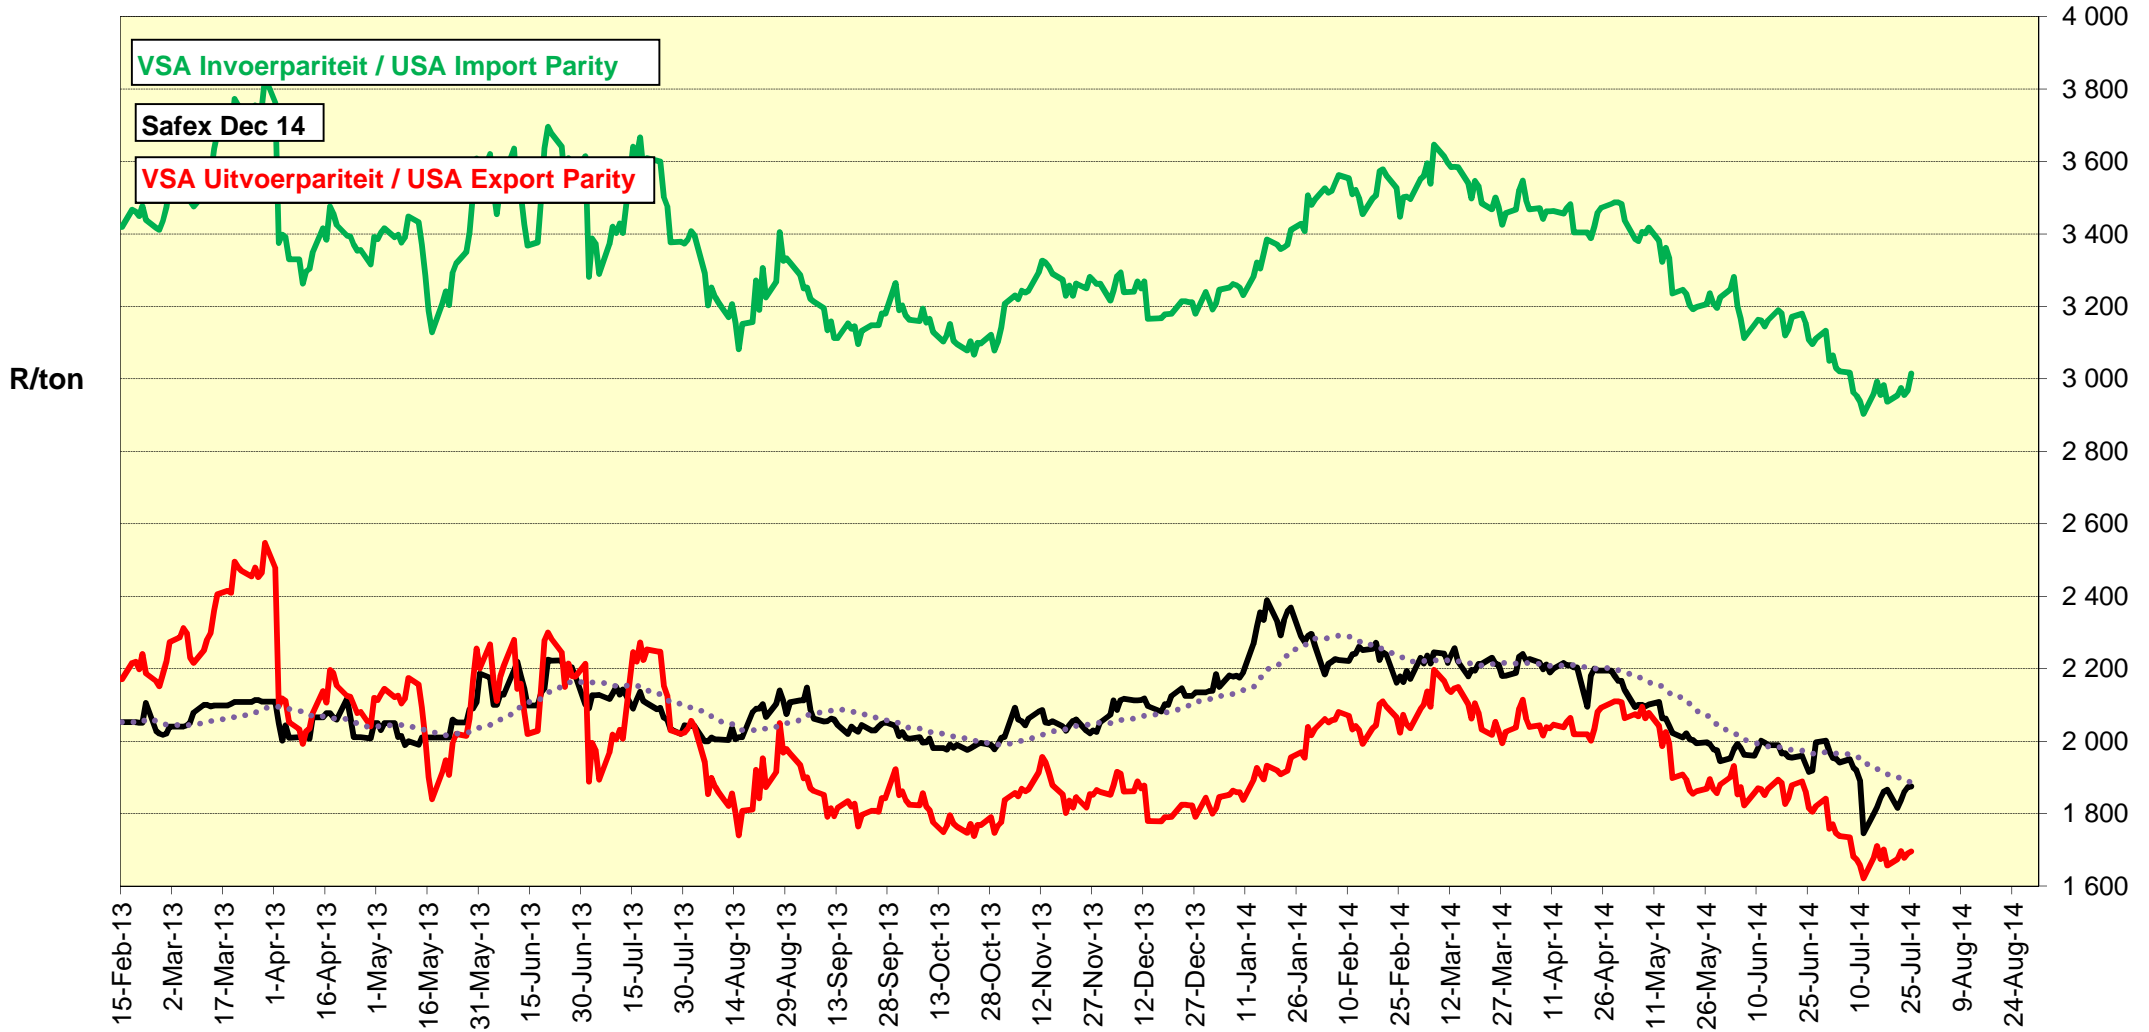

PRYSE VAN VSA WITMIELIES VIR LEWERING IN DES 2014 (RANDFONTEIN)
PRICES OF USA WHITE MAIZE DELIVERED IN DEC 2014 (RANDFONTEIN)

PRYSE VAN VSA GEELMIELIES VIR LEWERING IN DES 2014 (RANDFONTEIN)
PRICES OF USA YELLOW MAIZE DELIVERED IN DEC 2014 (RANDFONTEIN)