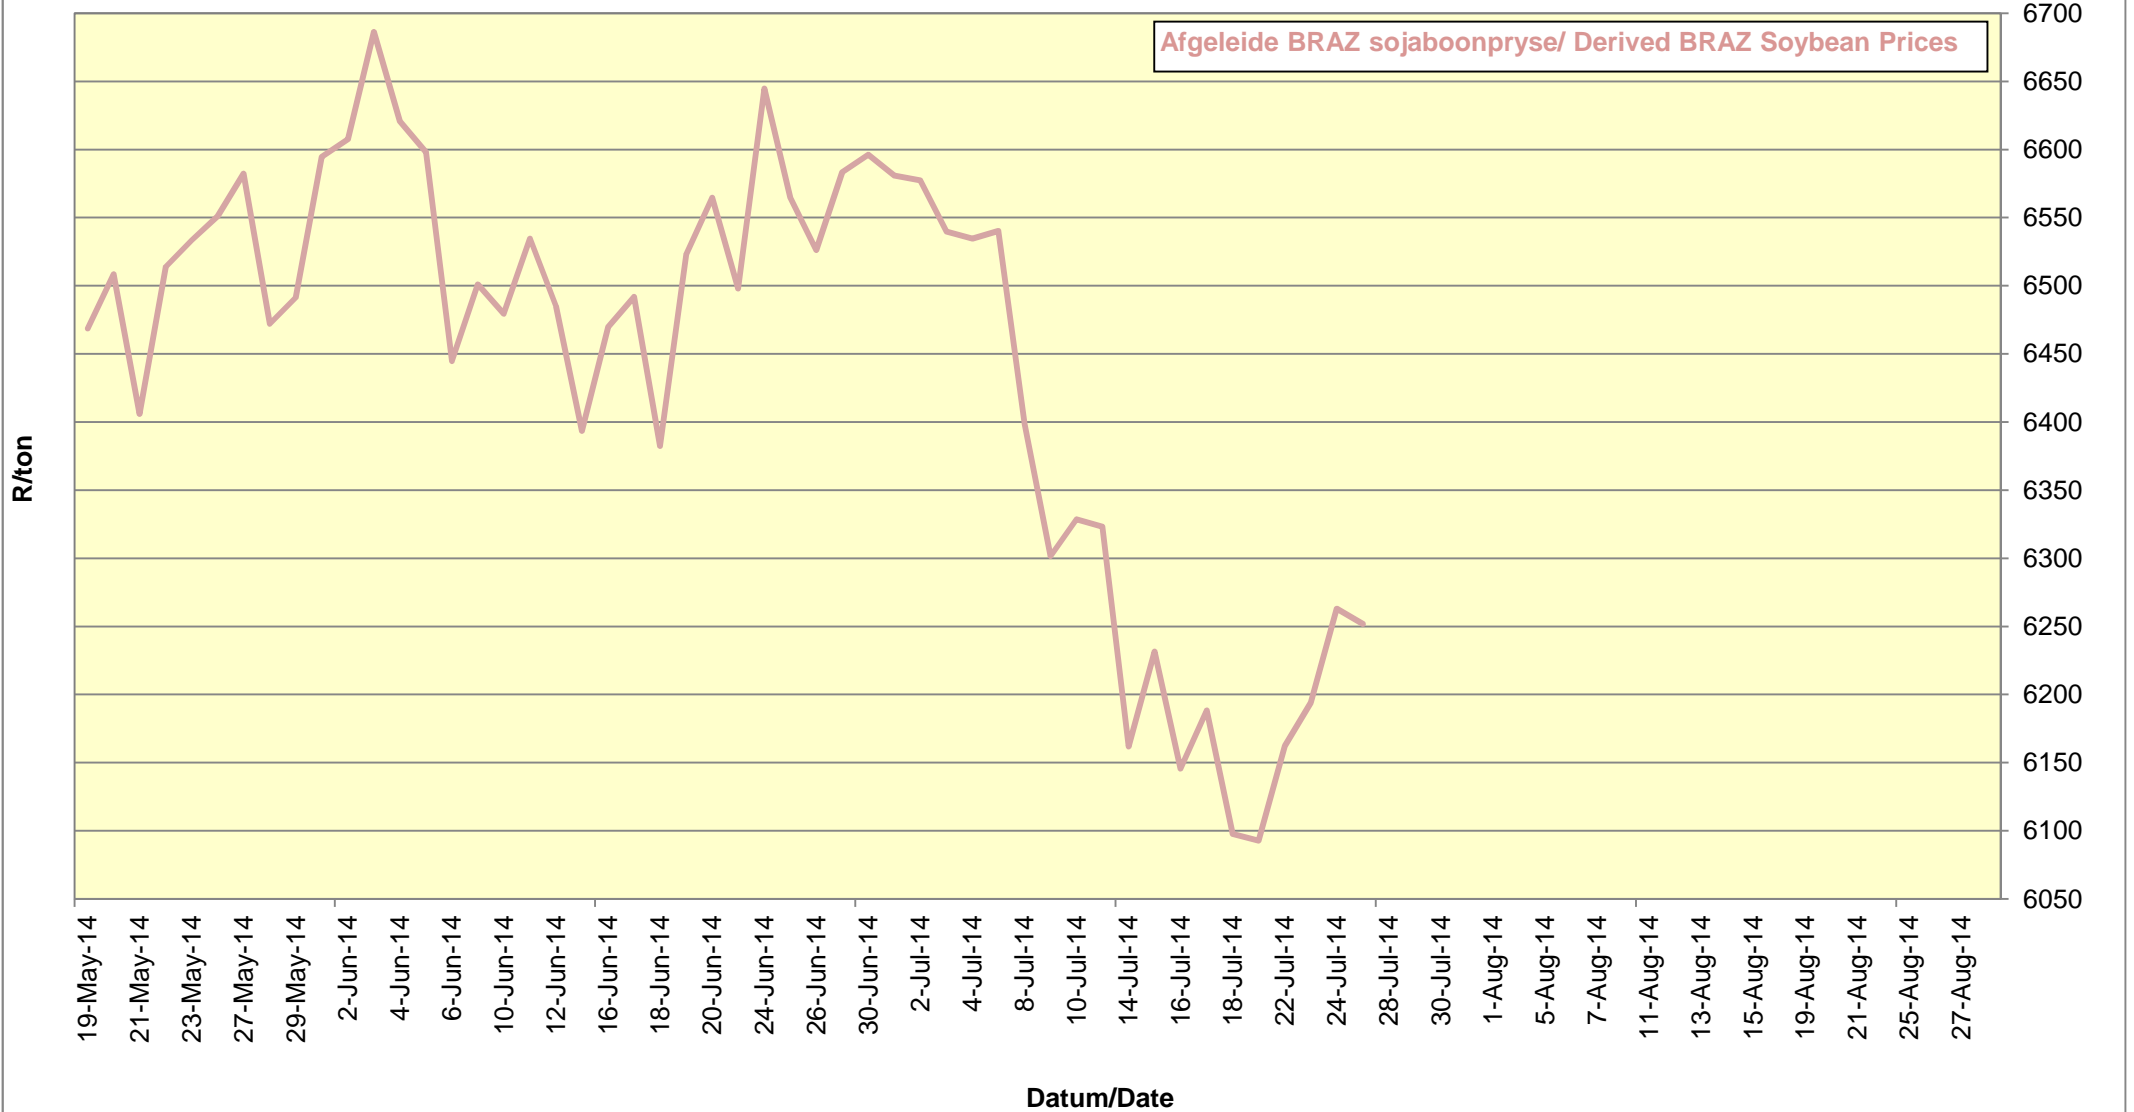

PRYSE VAN SOJABONE GELEWER IN RANDFONTEIN PRICES OF SOYBEANS DELIVERED IN RANDFONTEIN

Afgeleide BRAZ sojaboonpryse/ Derived BRAZ Soybean Prices