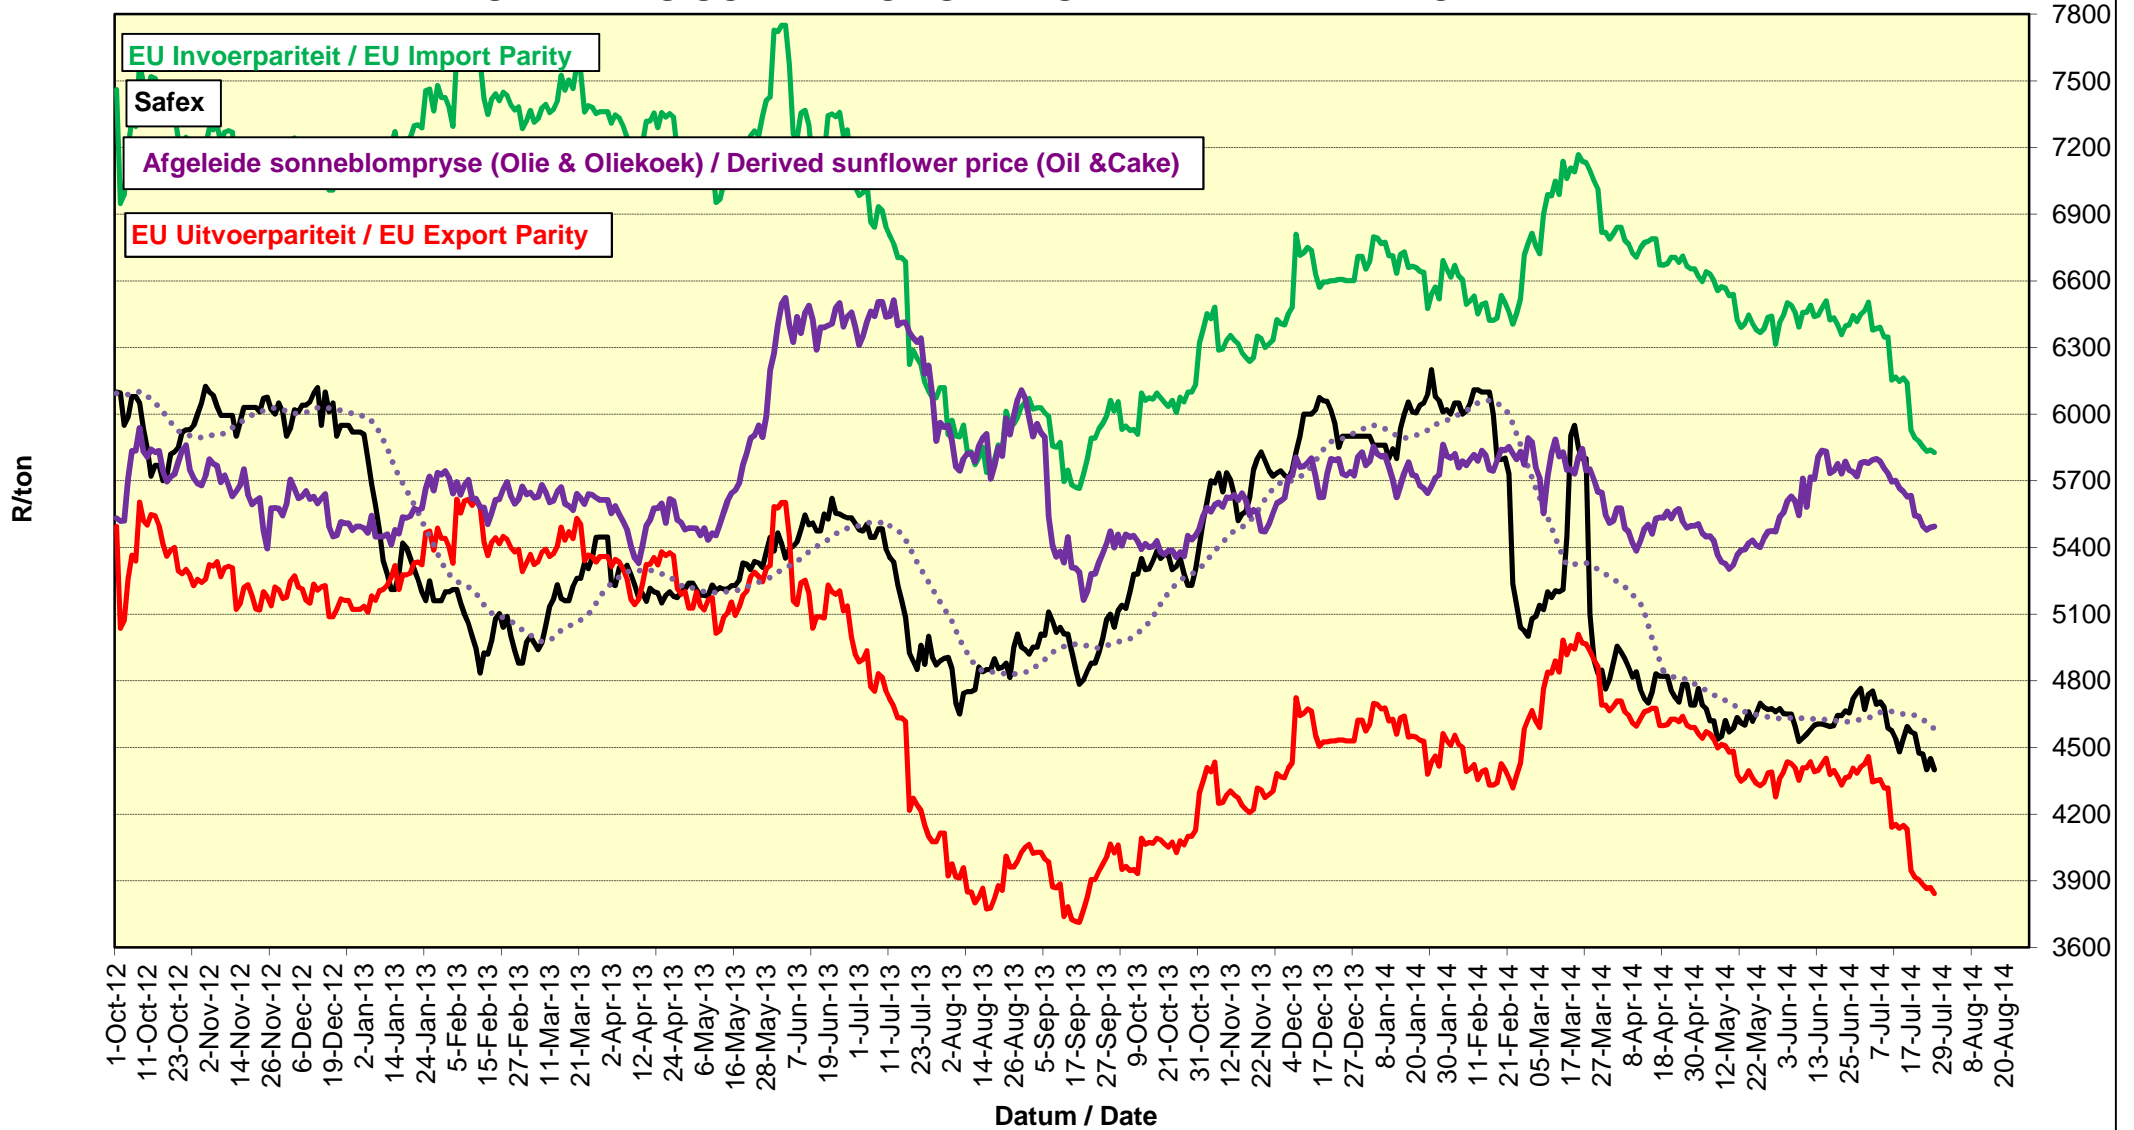

# PRICES OF EU SUNFLOWER SEED DELIVERED IN RANDFONTEIN PRYSE VAN EU SONNEBLOMSAAD GELEWER IN RANDFONTEIN