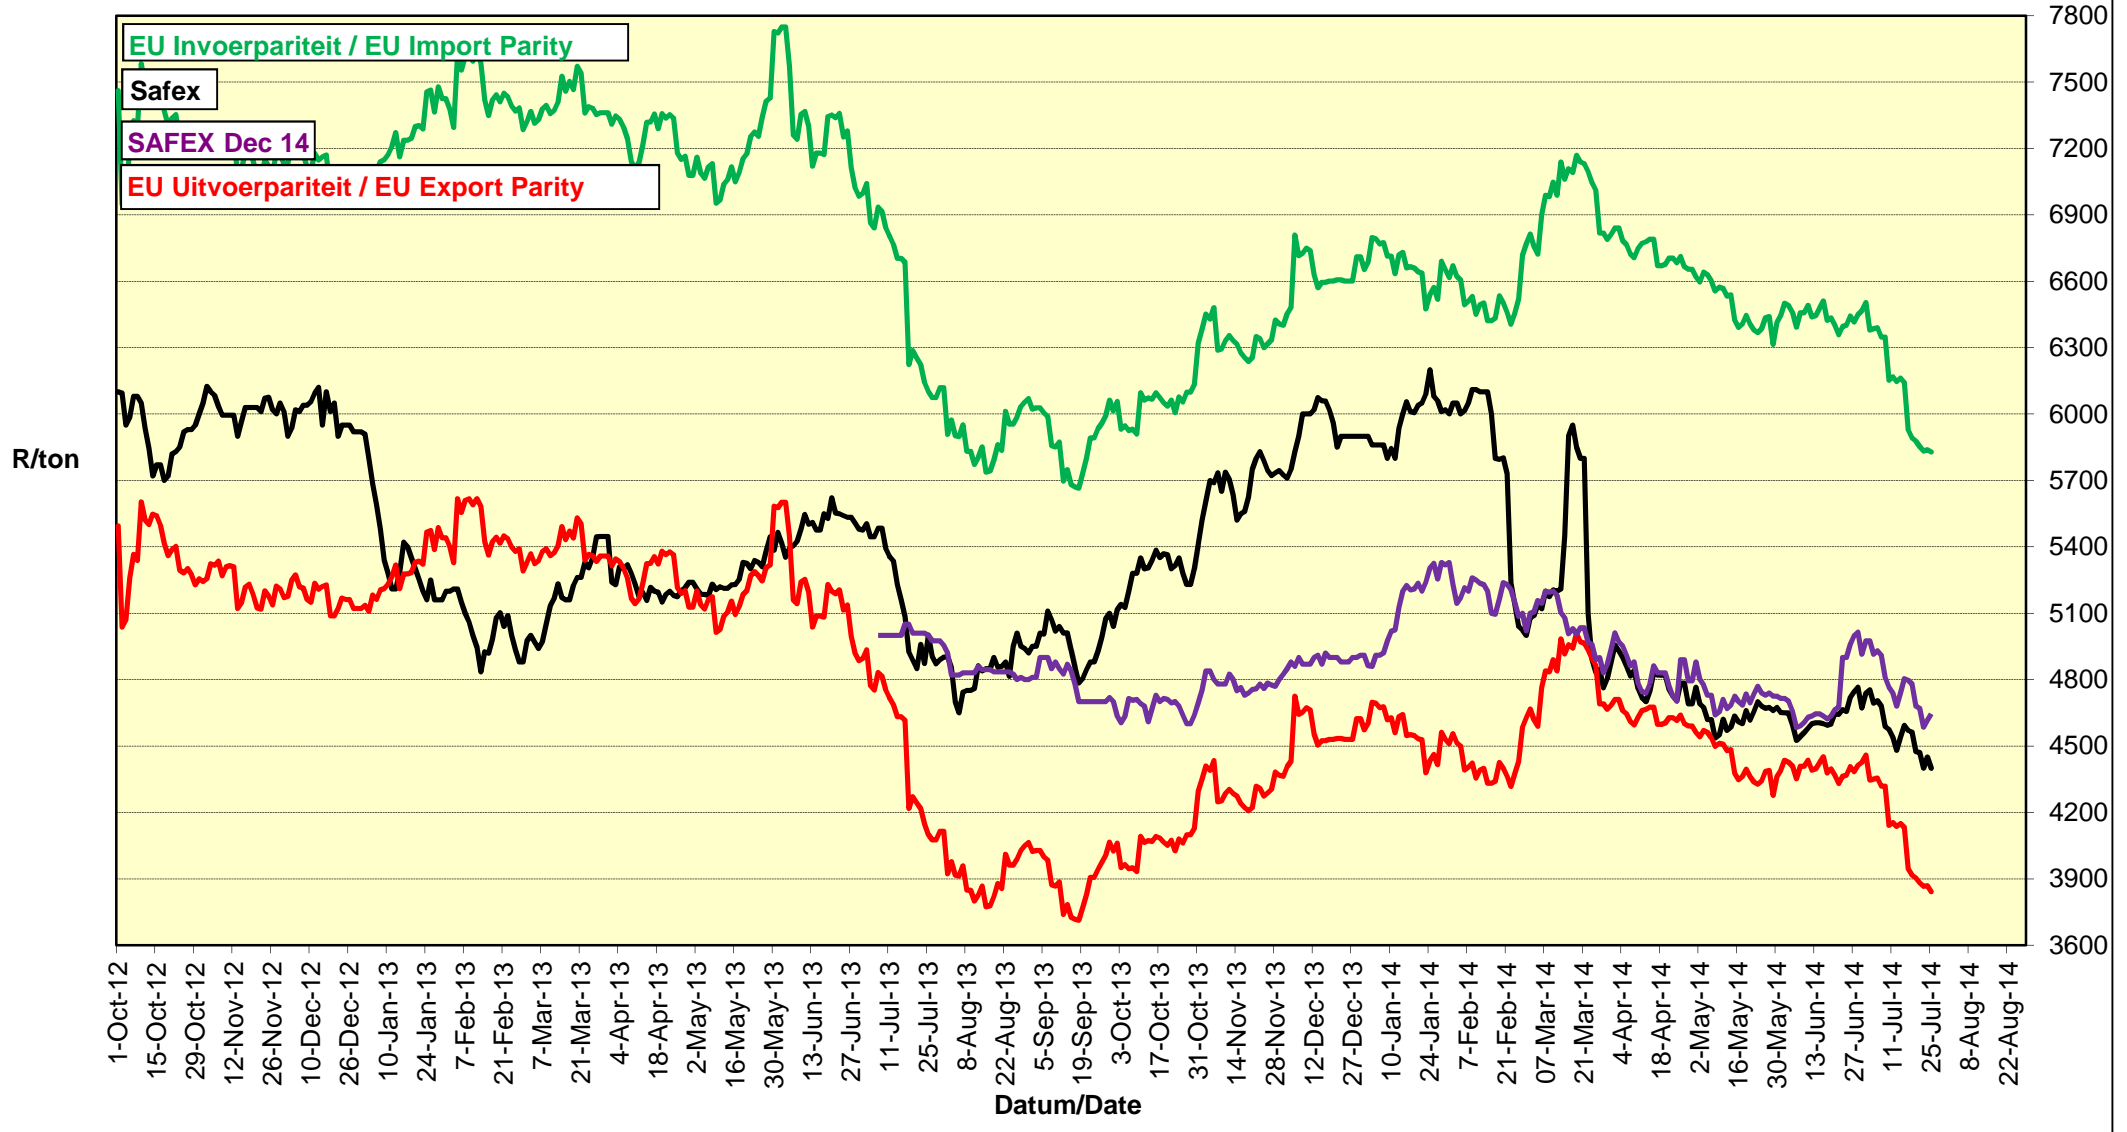

PRYSE VAN EU SONNEBLOMSAAD GELEWER IN RANDFONTEIN PRICES OF EU SUNFLOWER SEED DELIVERED IN RANDFONTEIN