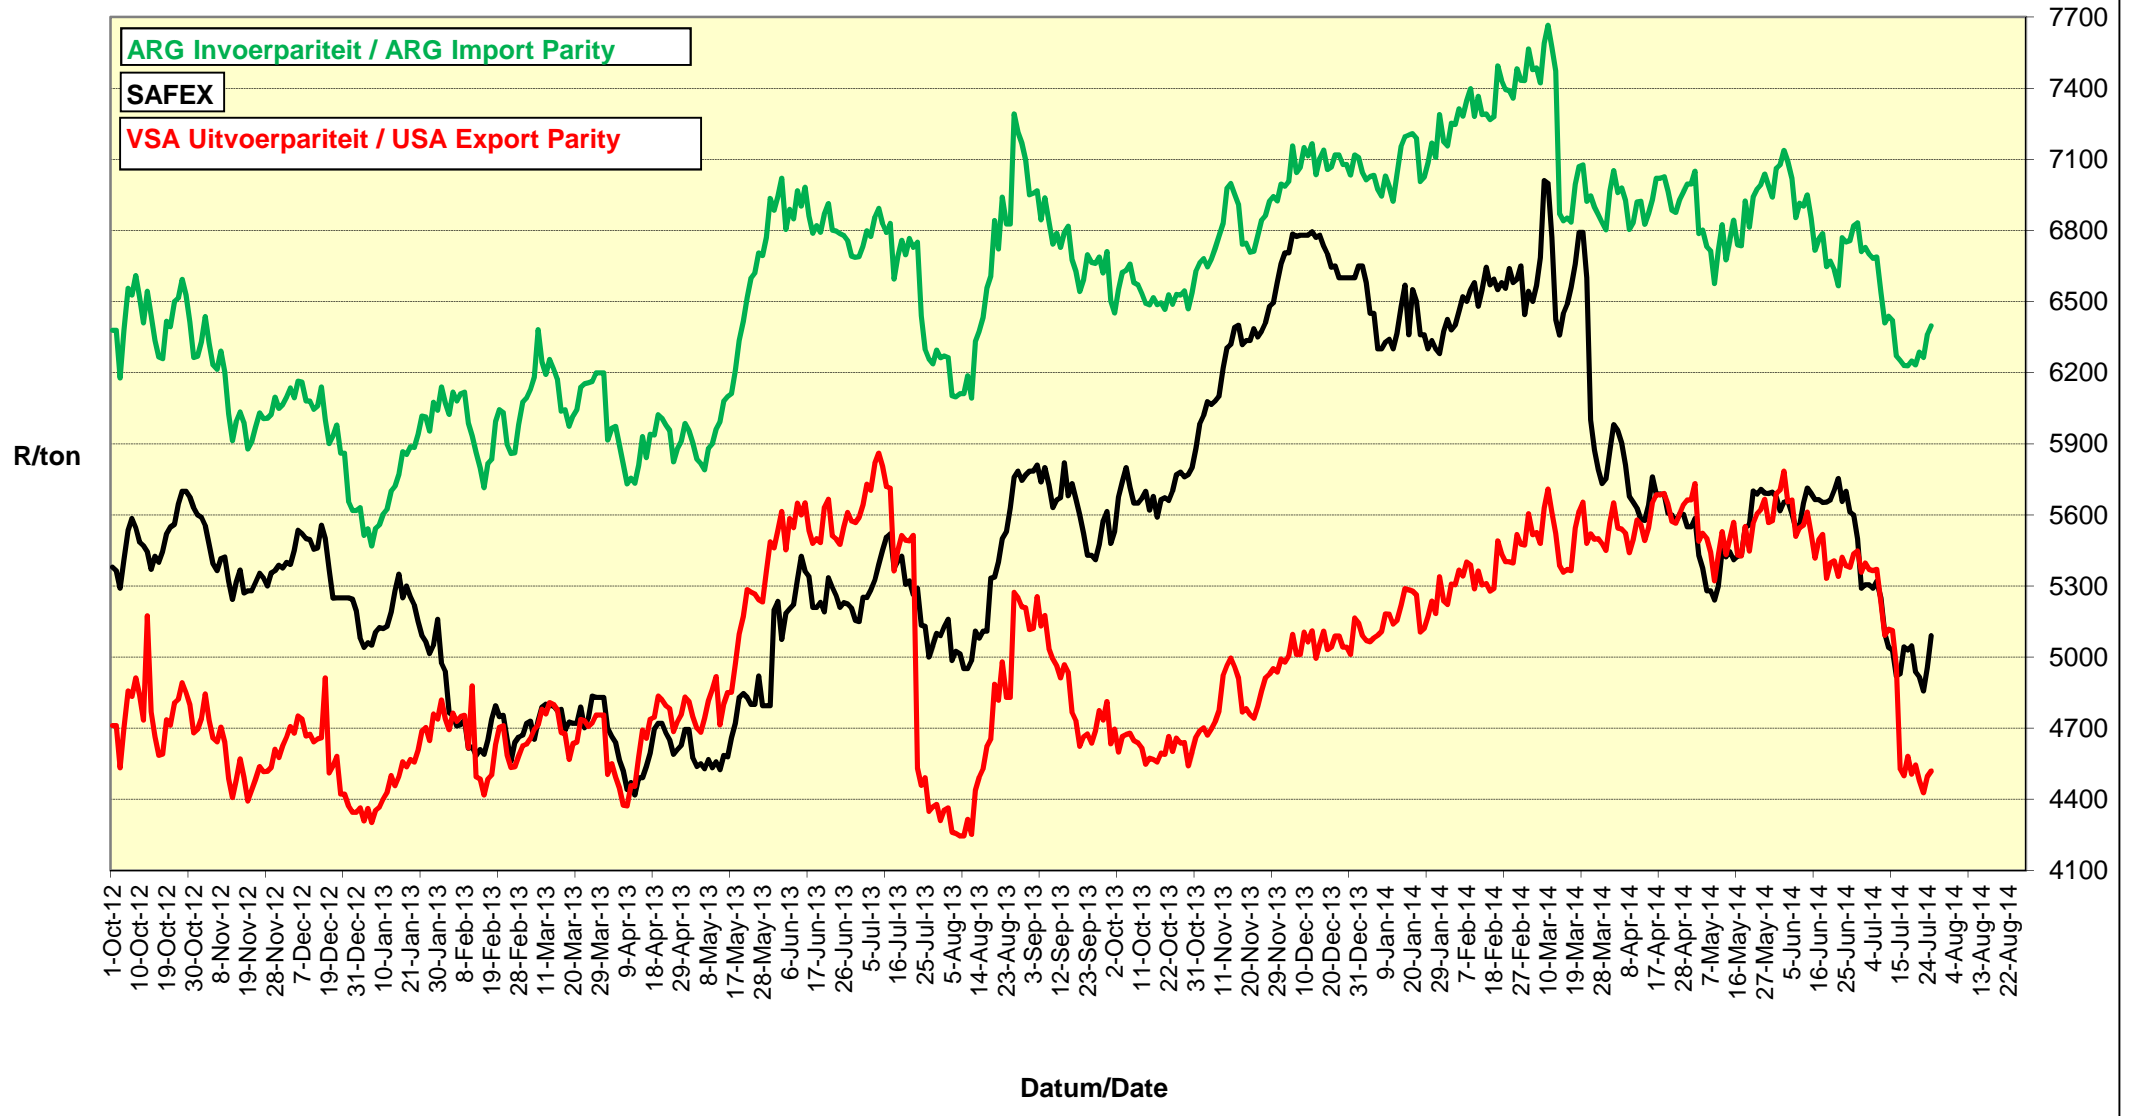

PRYSE VAN SOJABONE GELEWER IN RANDFONTEIN PRICES OF SOYBEANS DELIVERED IN RANDFONTEIN