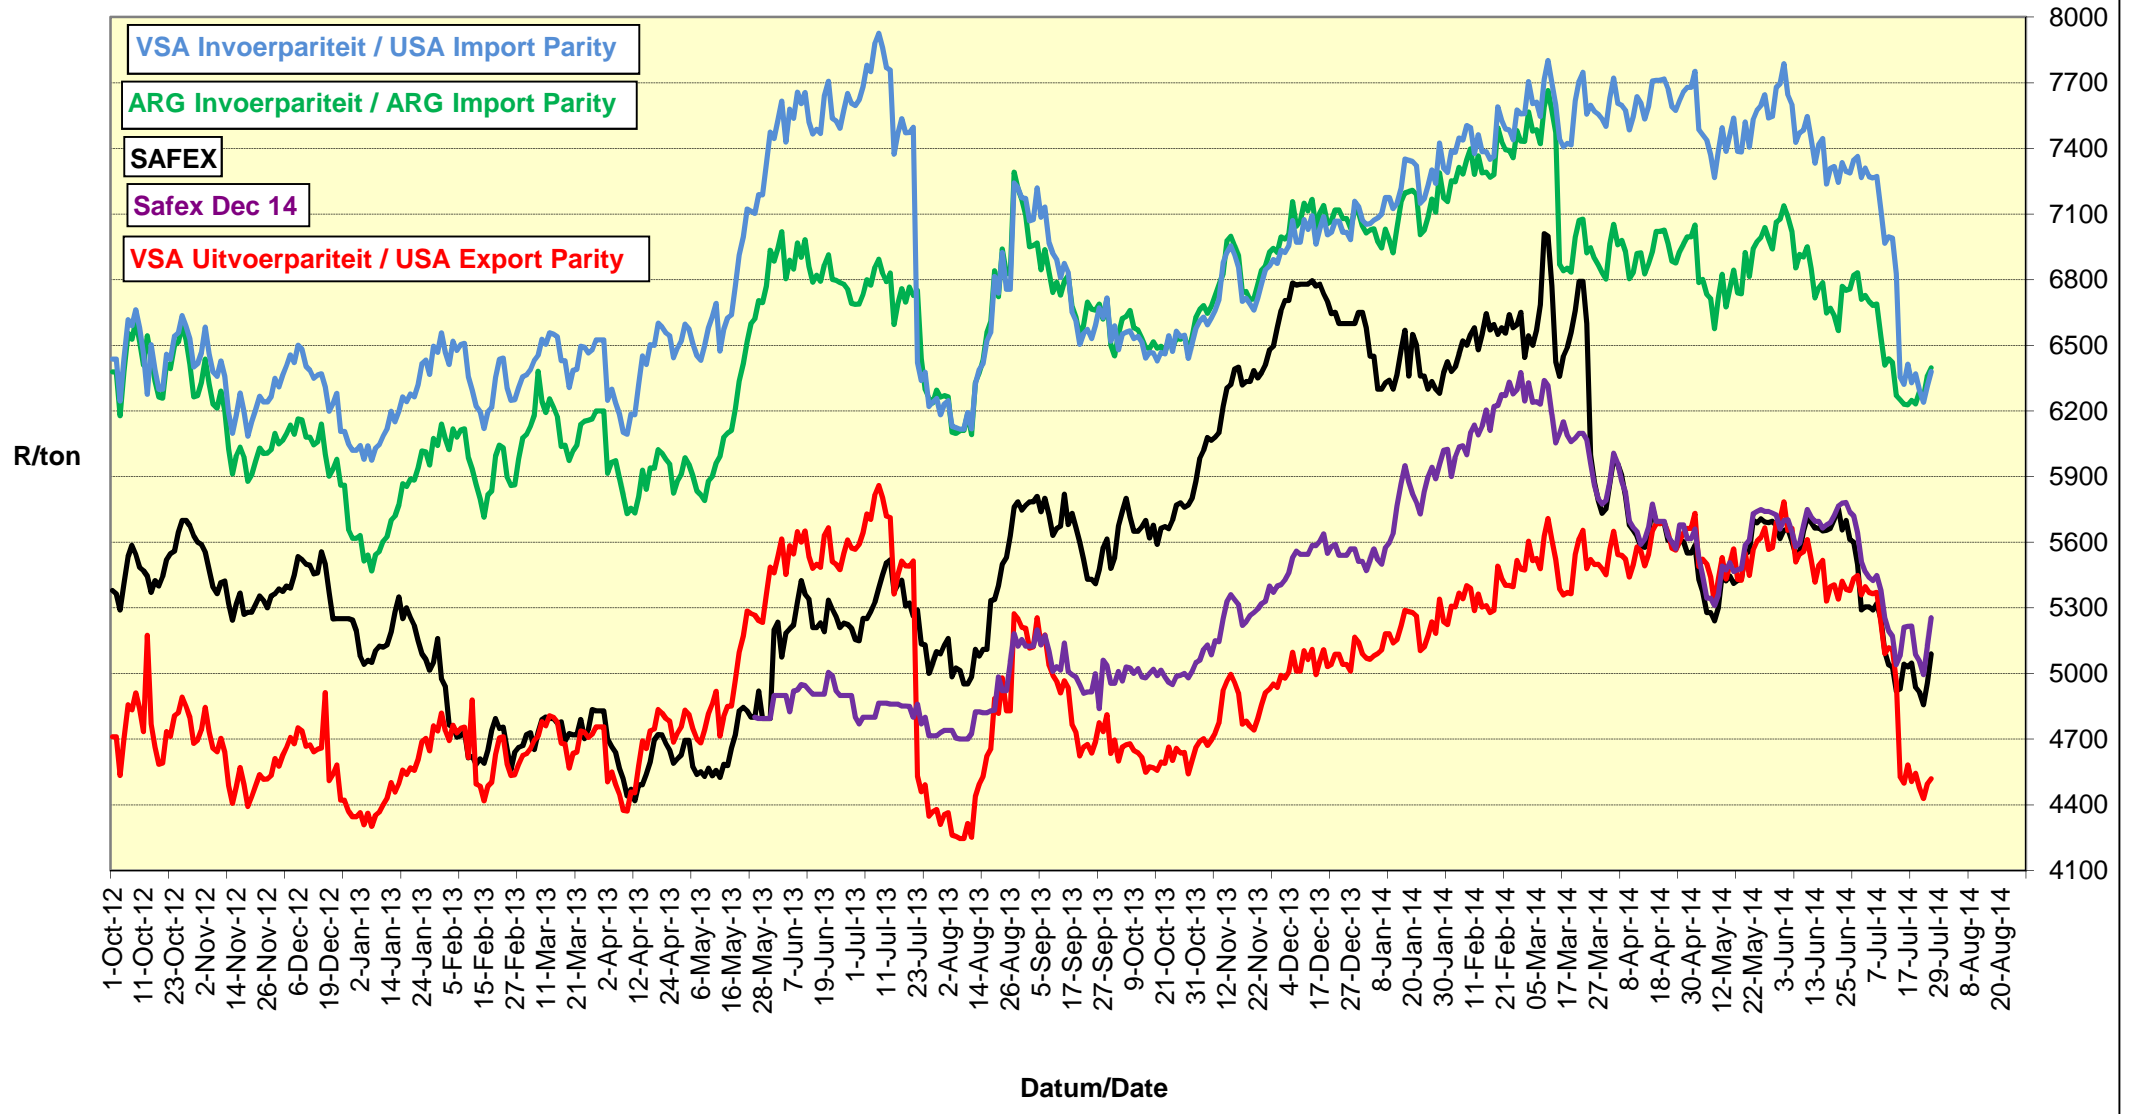

PRYSE VAN SOJABONE GELEWER IN RANDFONTEIN PRICES OF SOYBEANS DELIVERED IN RANDFONTEIN