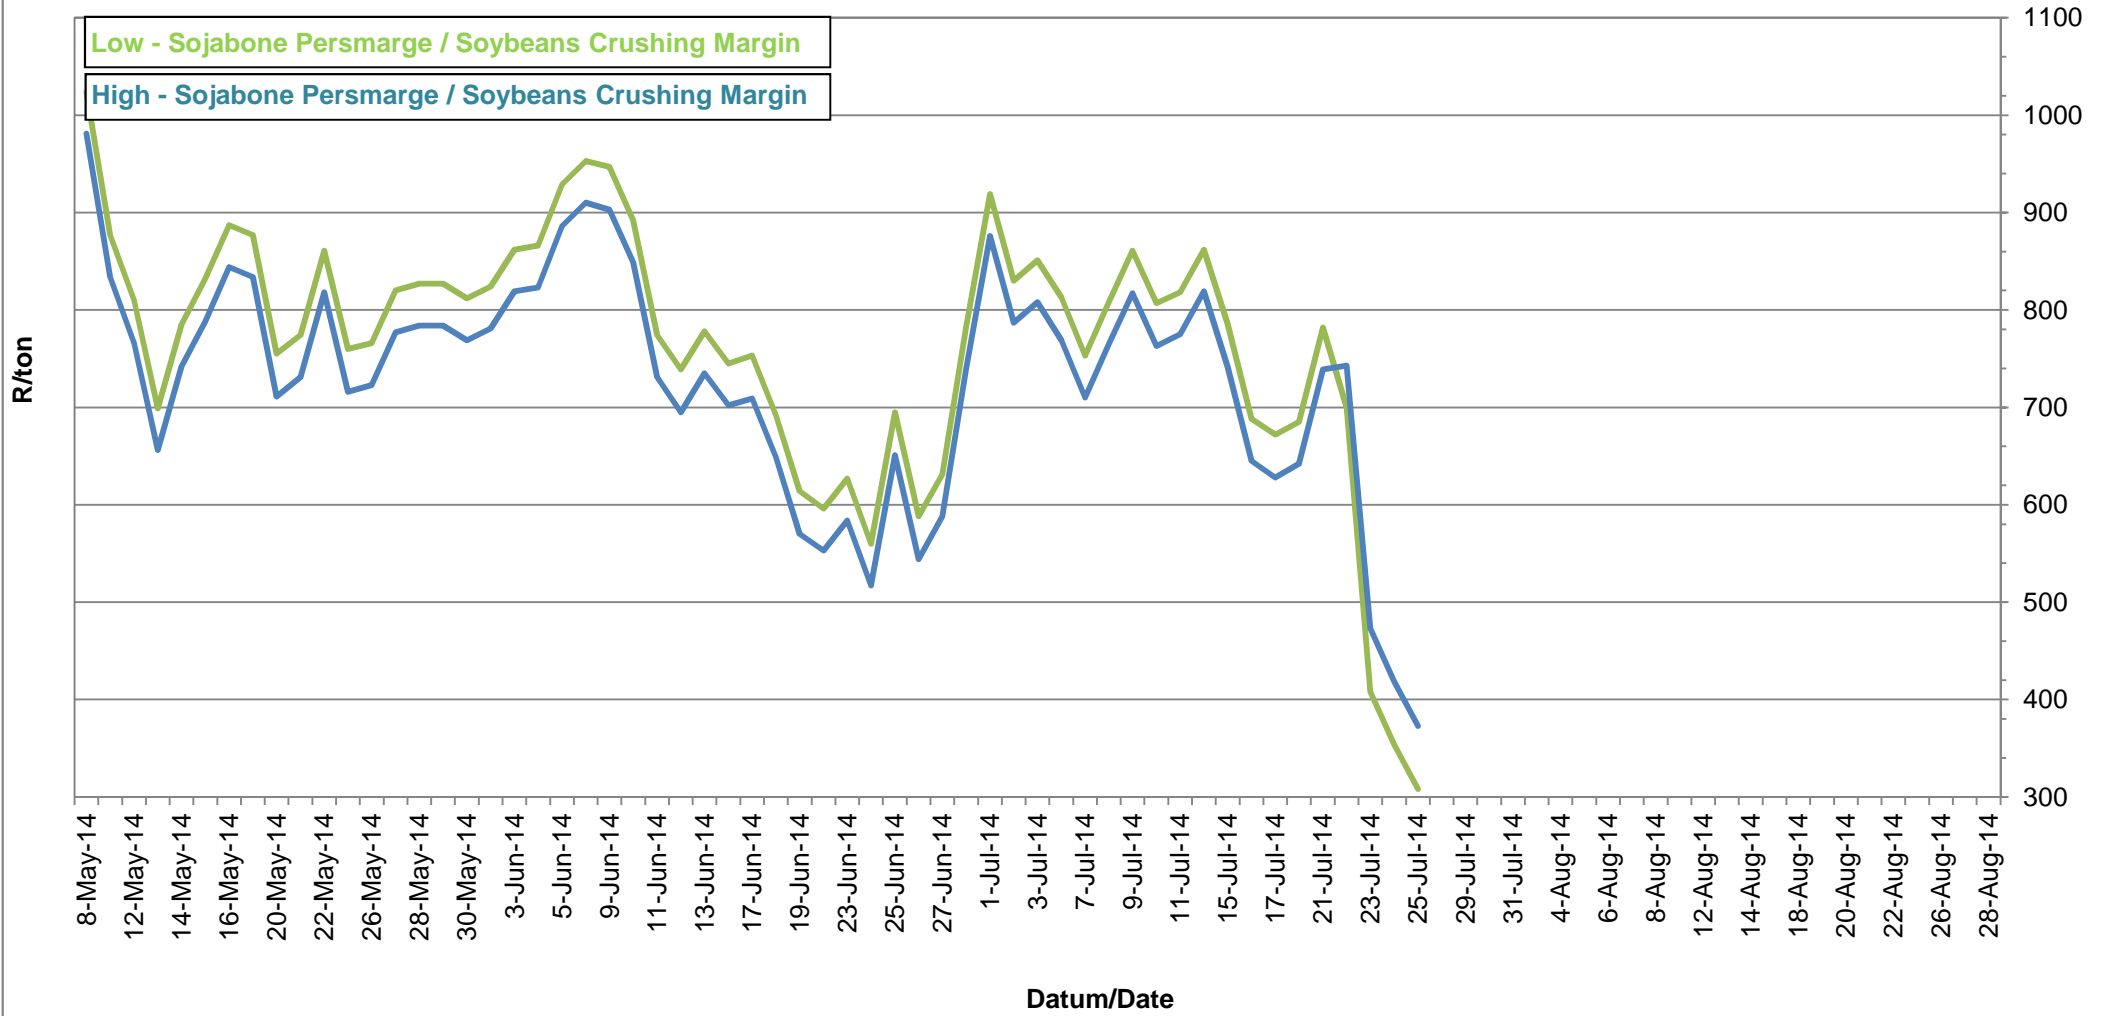

PRYSE VAN SOJABONE GELEWER IN RANDFONTEIN

PRICES OF SOYBEANS DELIVERED IN RANDFONTEIN