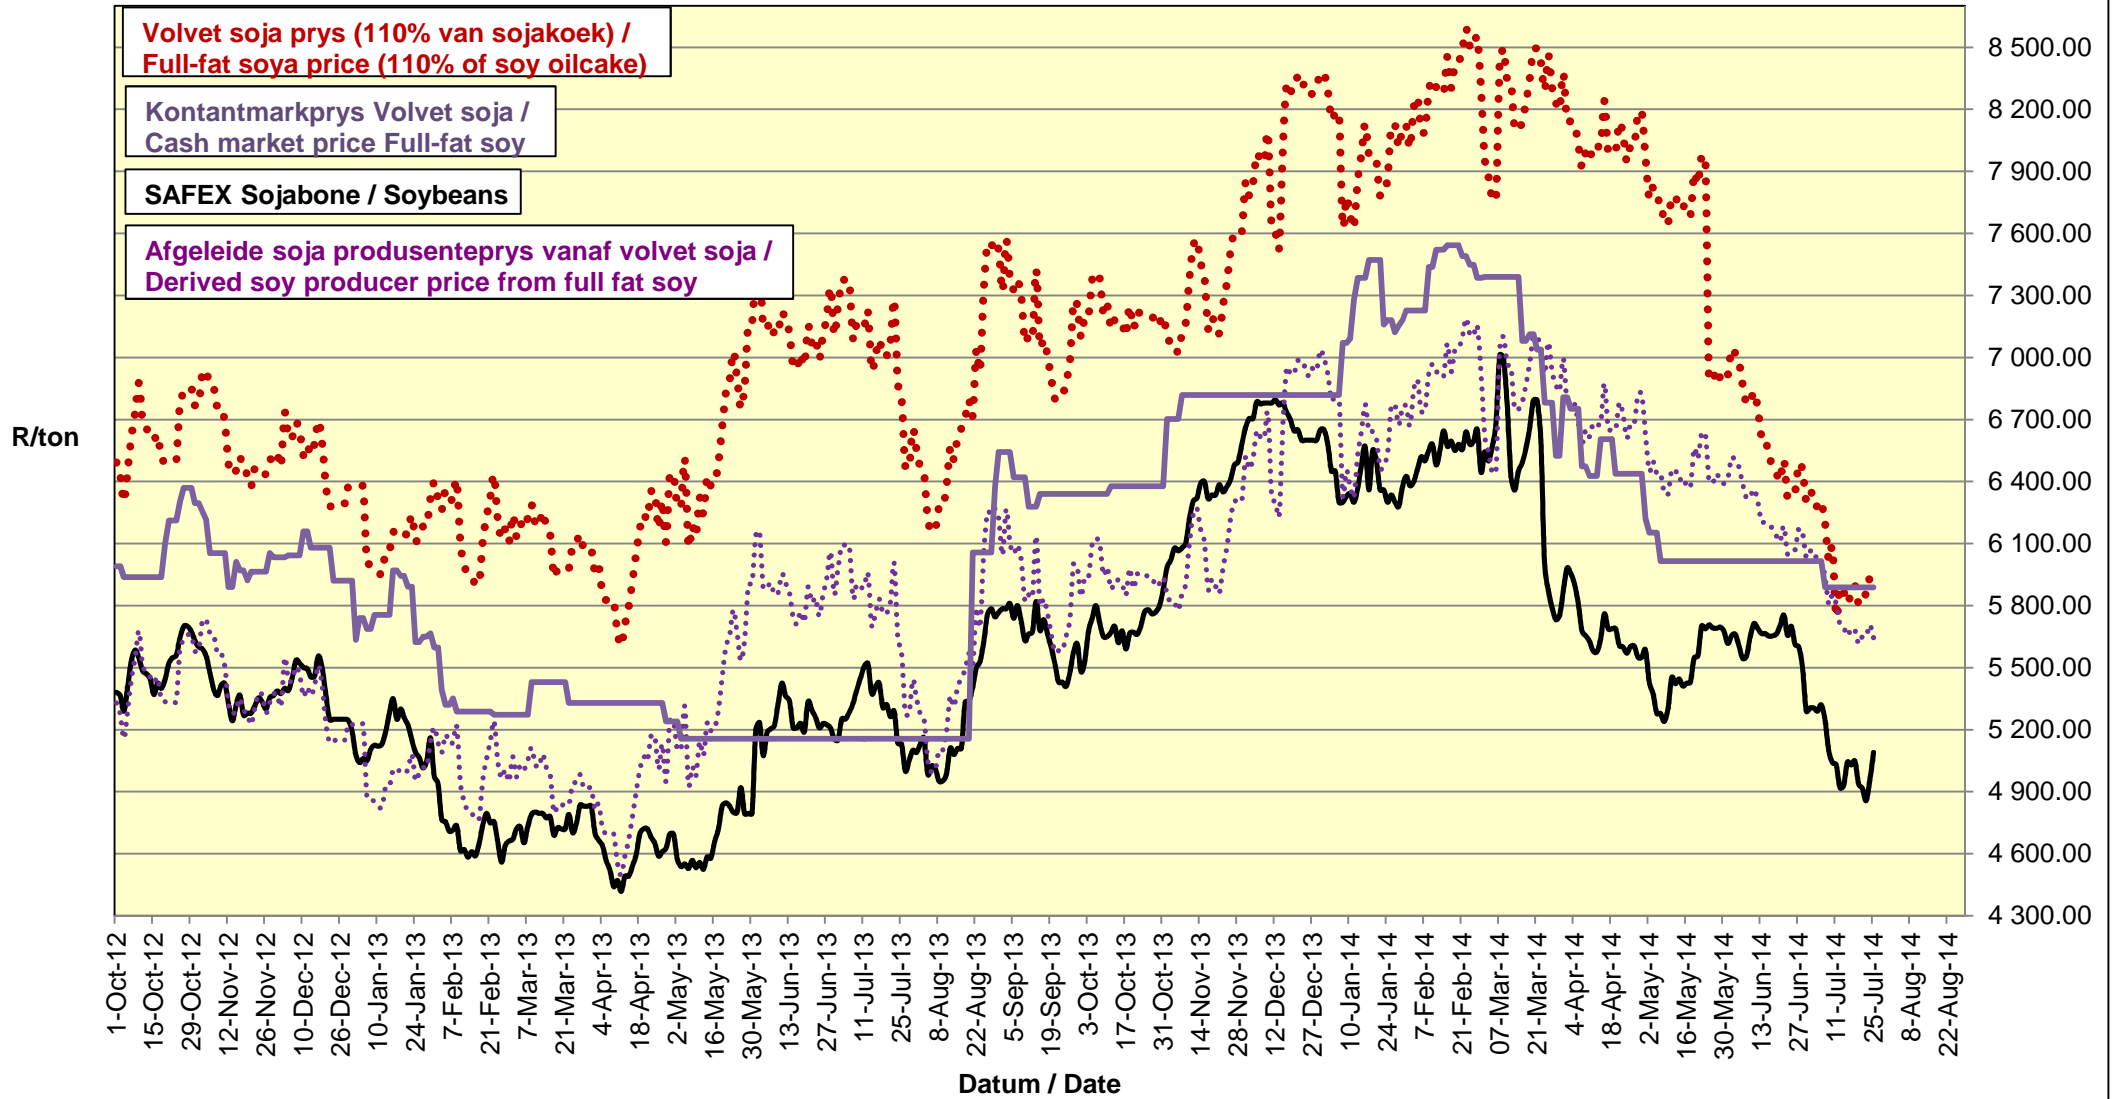

Afgeleide sojaboon produsente - en volvet sojaboonpryse Derived soy producer price and full-fat soy prices