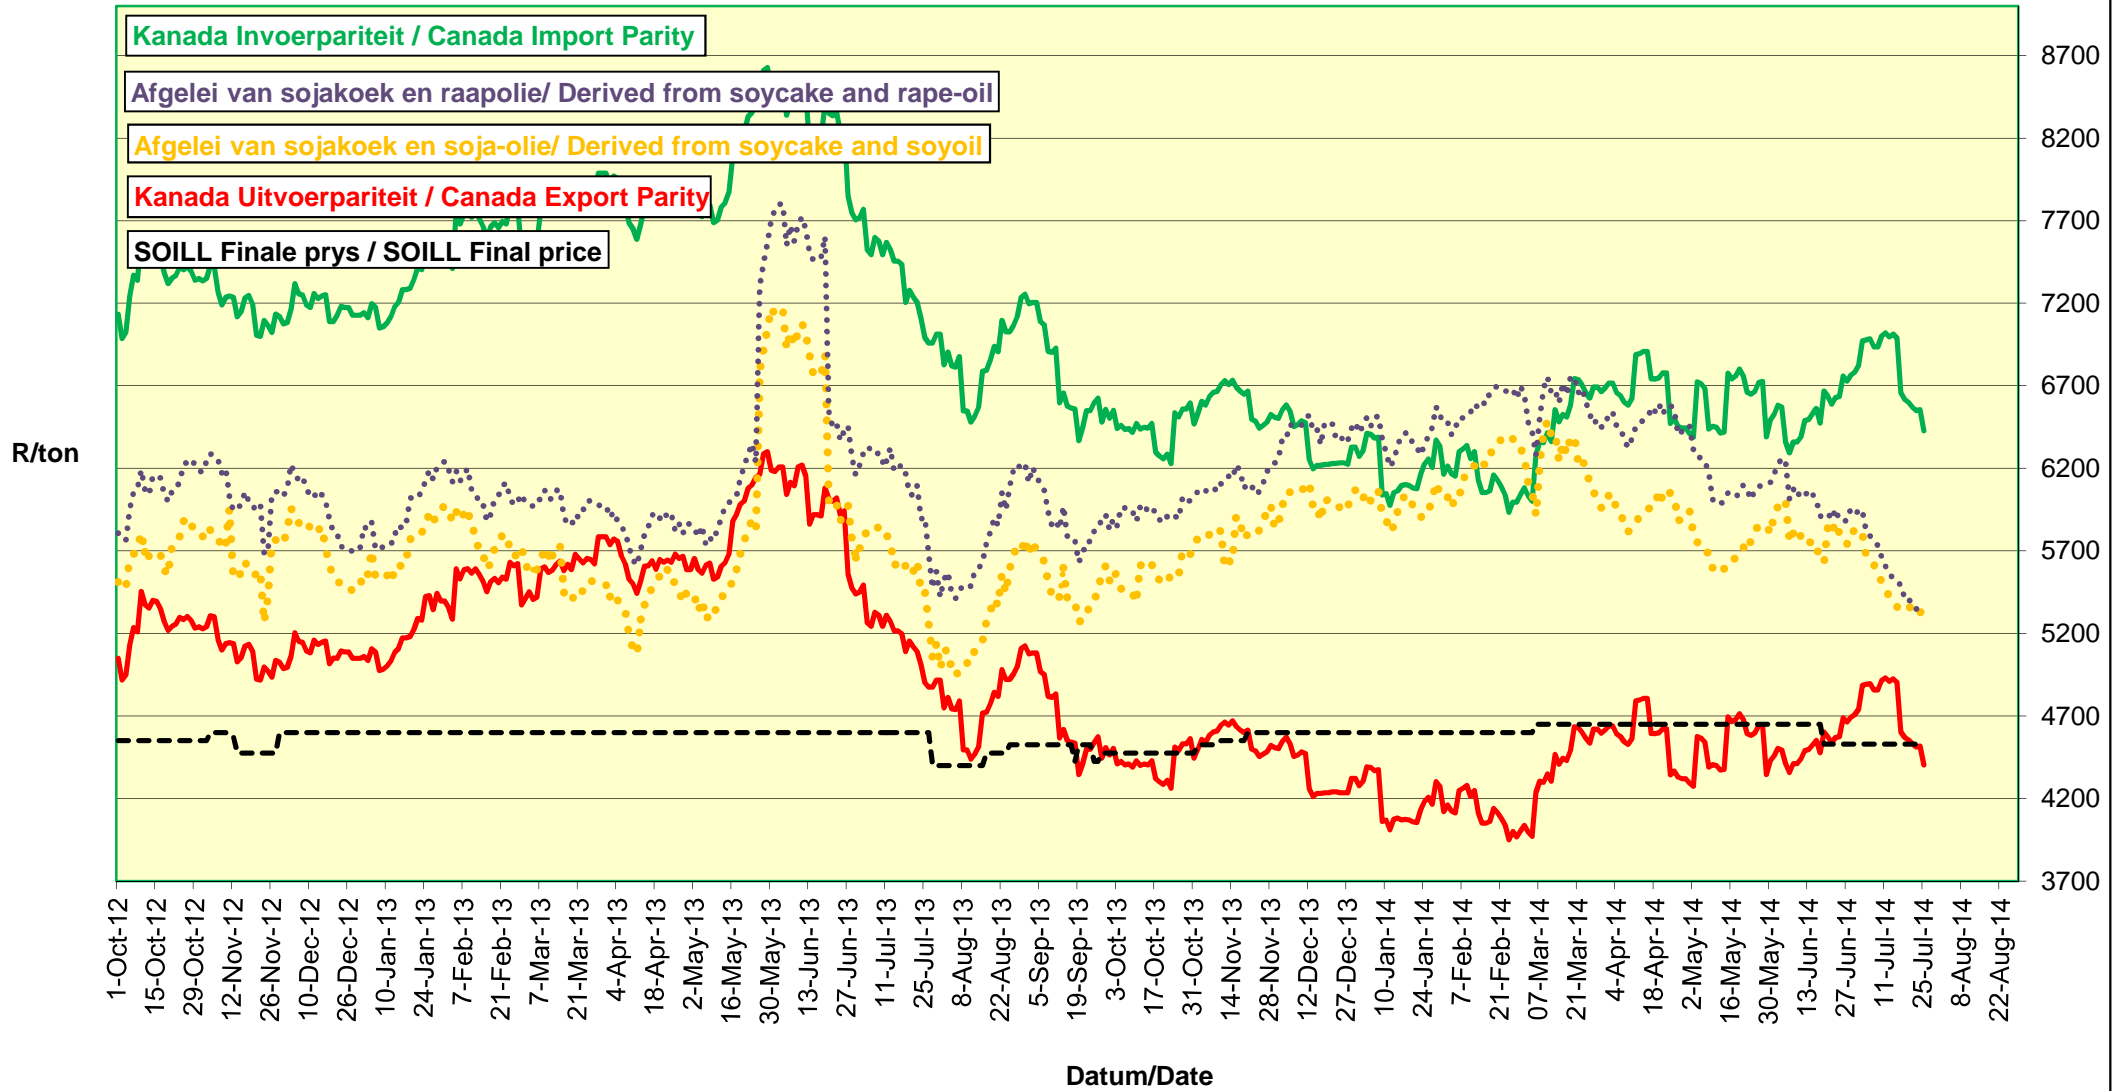

Kanolapryse in die Suid-Kaap (Swellendam)/ Prices of Canola in the South Cape (Swellendam)