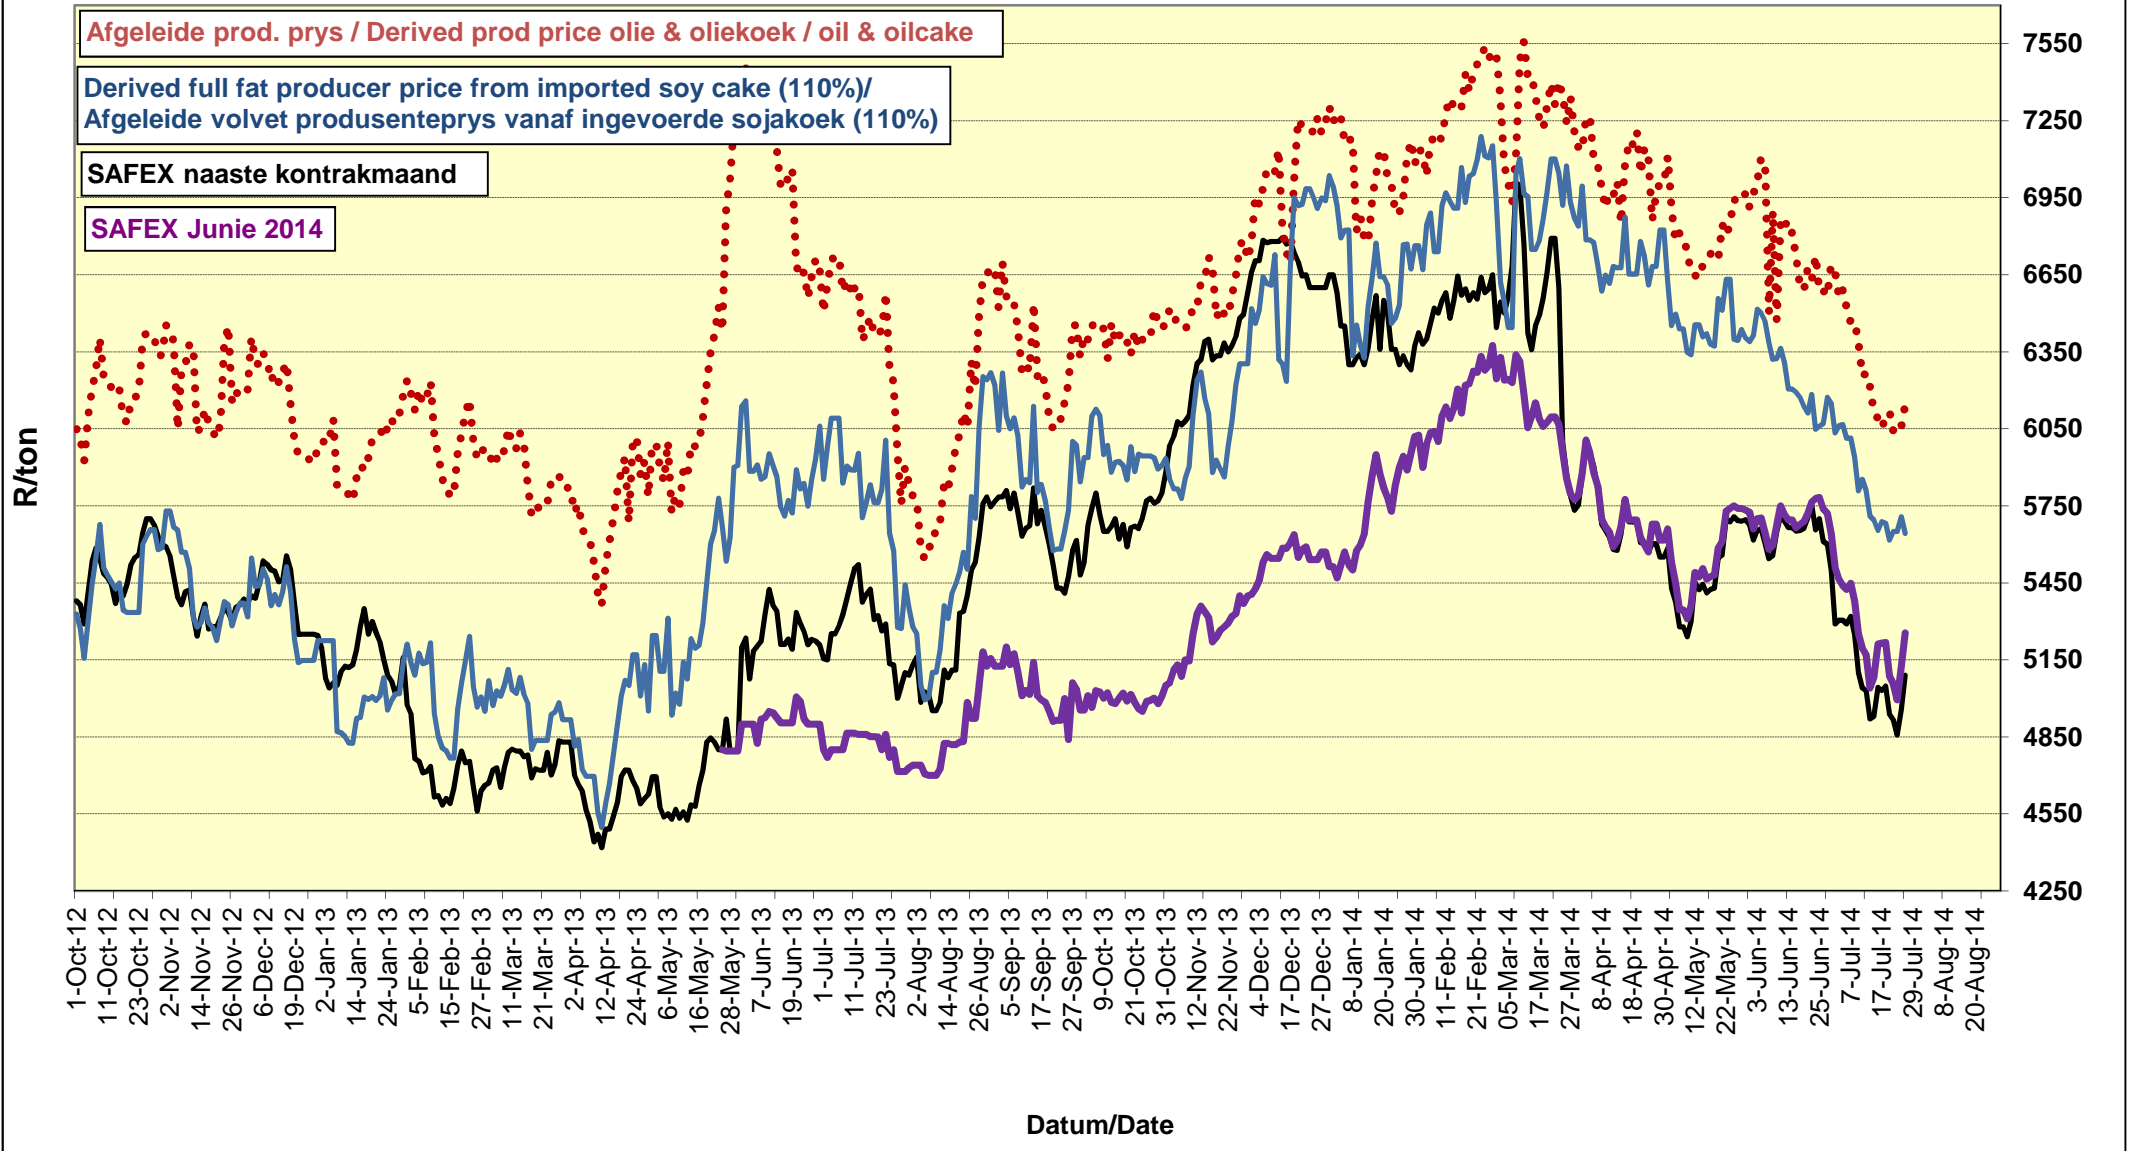

**PRYSE VAN SOJABONE GELEWER IN RANDFONTEIN
PRICES OF SOYBEANS DELIVERED IN RANDFONTEIN**