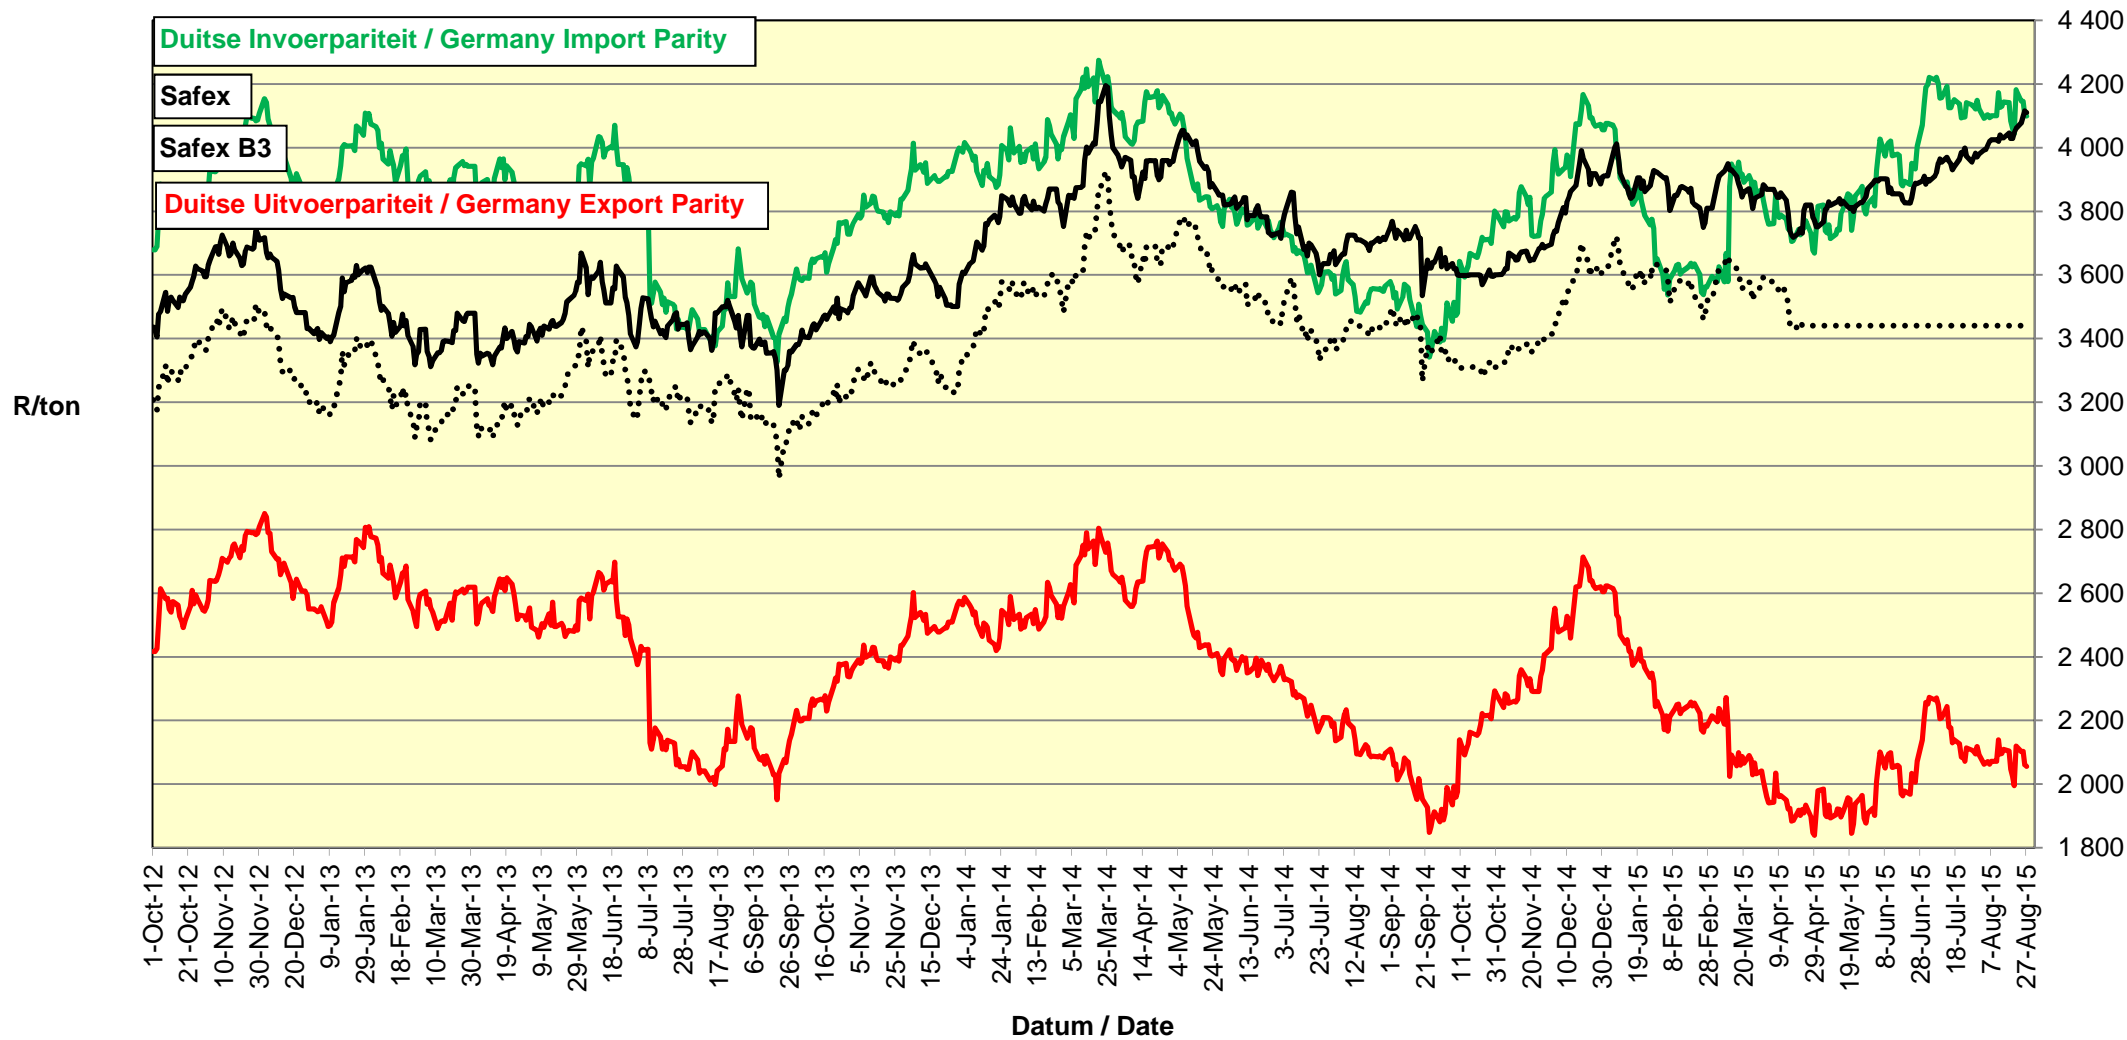

PRYSE VAN RSA EN DUITSE KORING GELEWER IN RANDFONTEIN PRICES OF RSA AND GERMAN WHEAT DELIVERED IN RANDFONTEIN