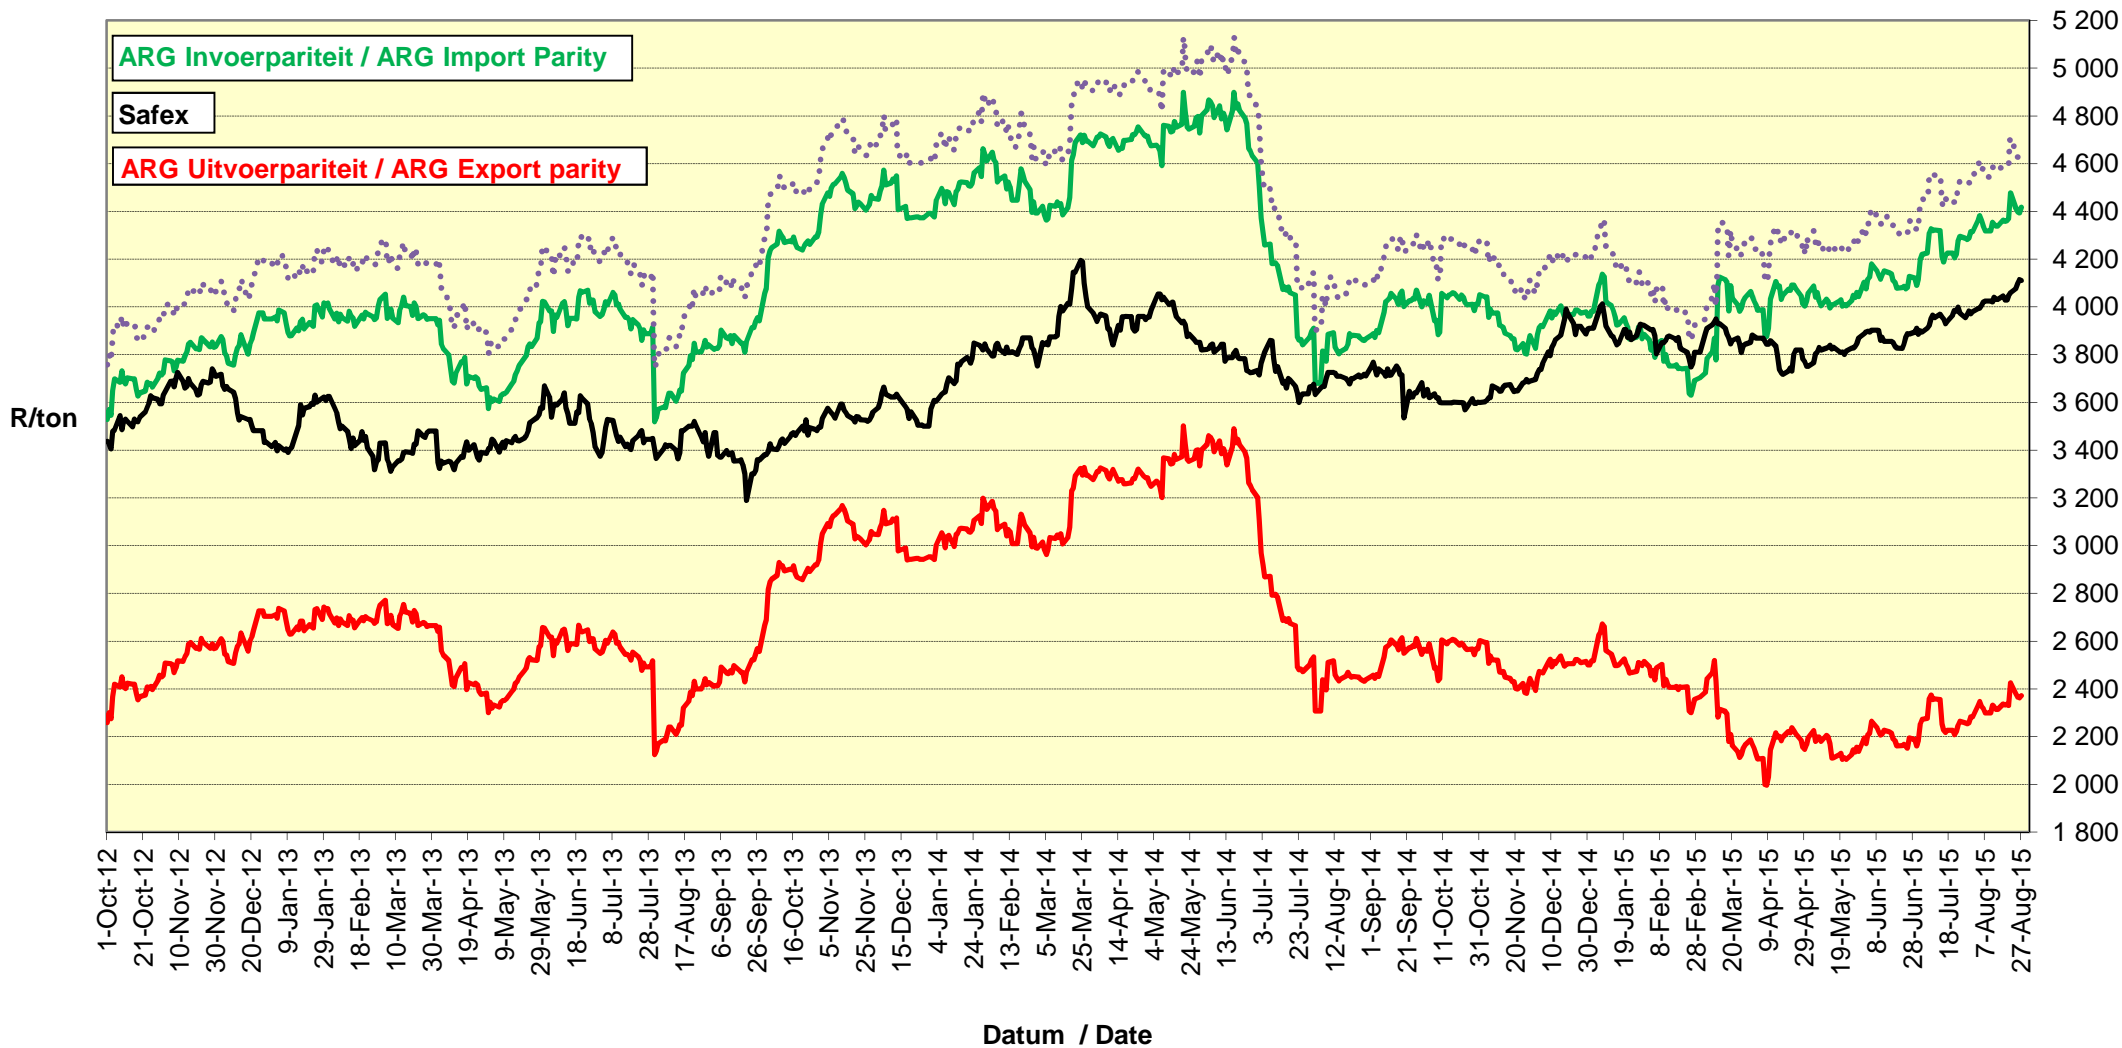

# PRYSE VAN RSA EN ARGENTYNSE KORING GELEWER IN RANDFONTEIN PRICES OF RSA AND ARGENTINEAN WHEAT DELIVERED IN RANDFONTEIN

**PRYSE VAN SUID AFRIKAANSE EN VSA KORING GELEWER IN RANDFONTEIN**  
**PRICES OF SOUTH AFRICAN AND USA WHEAT DELIVERED IN RANDFONTEIN**