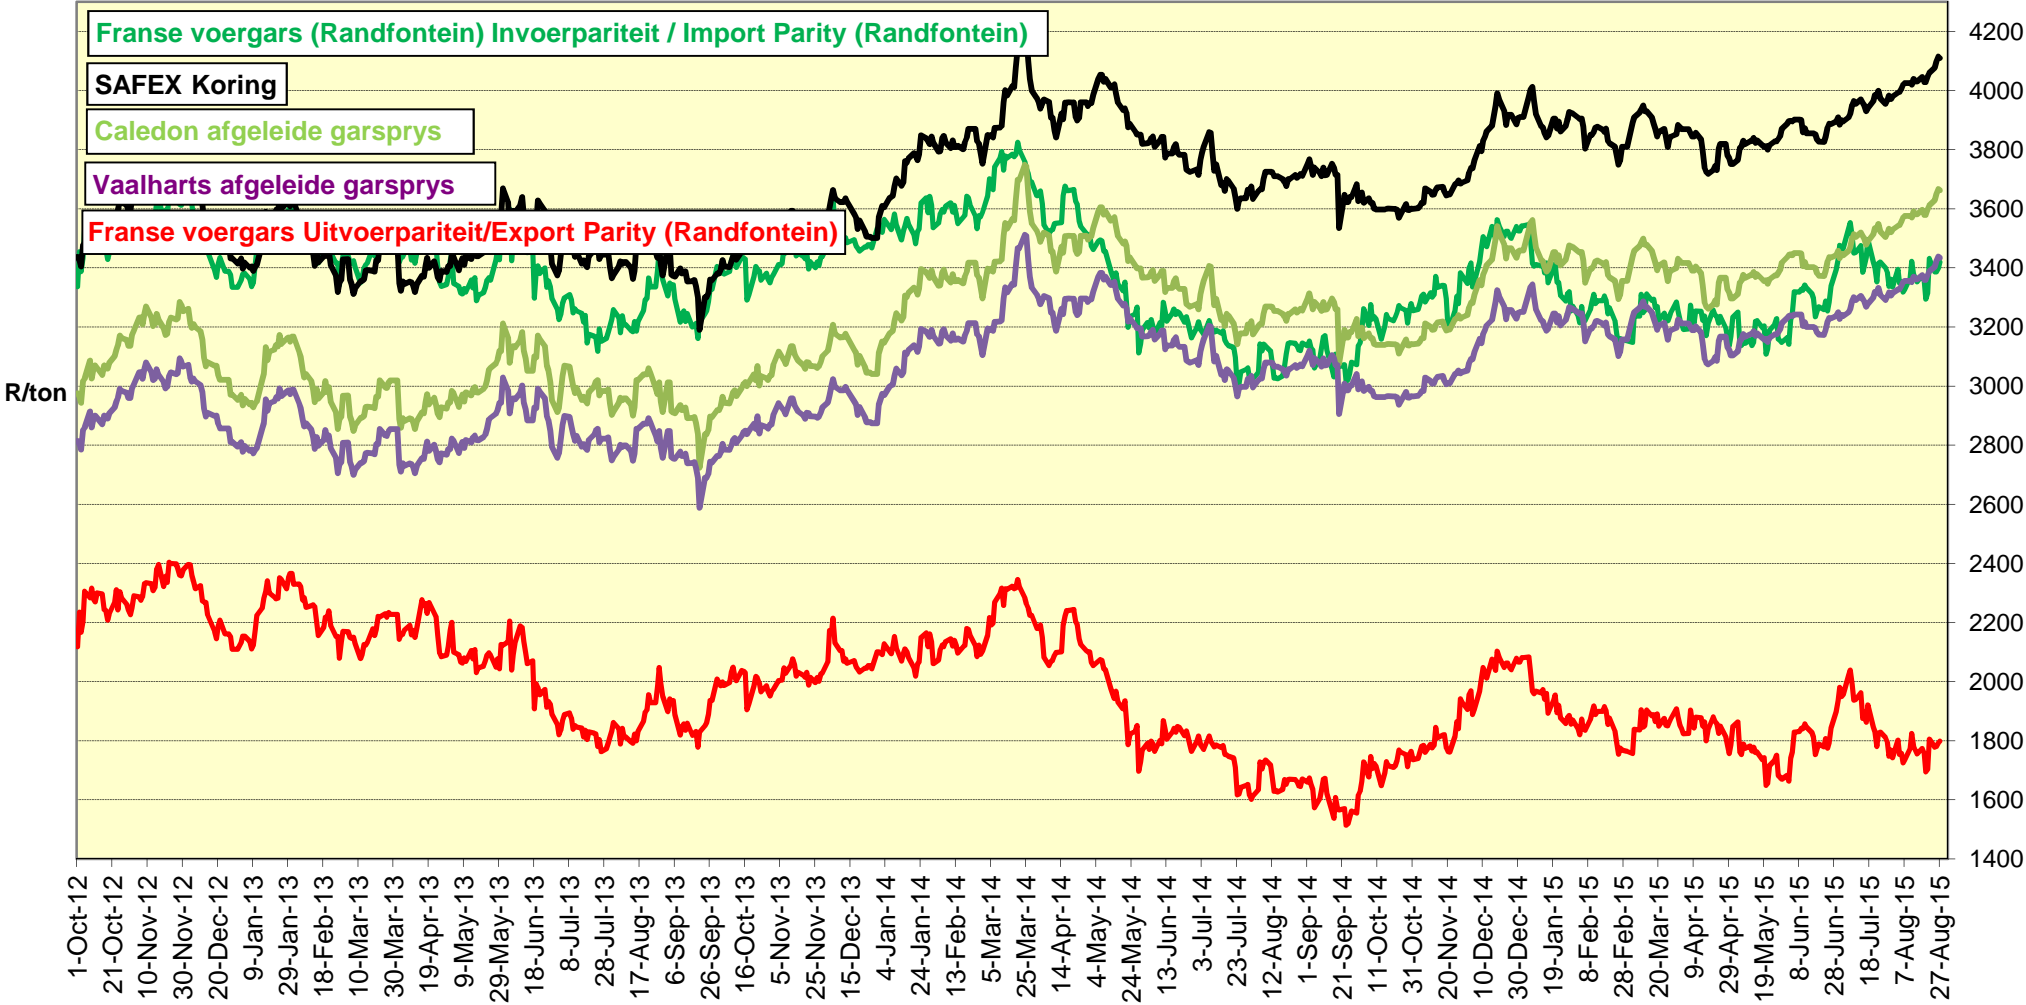

PRYSE VAN GARS GELEWER IN RANDFONTEIN PRICES OF BARLEY DELIVERED IN RANDFONTEIN