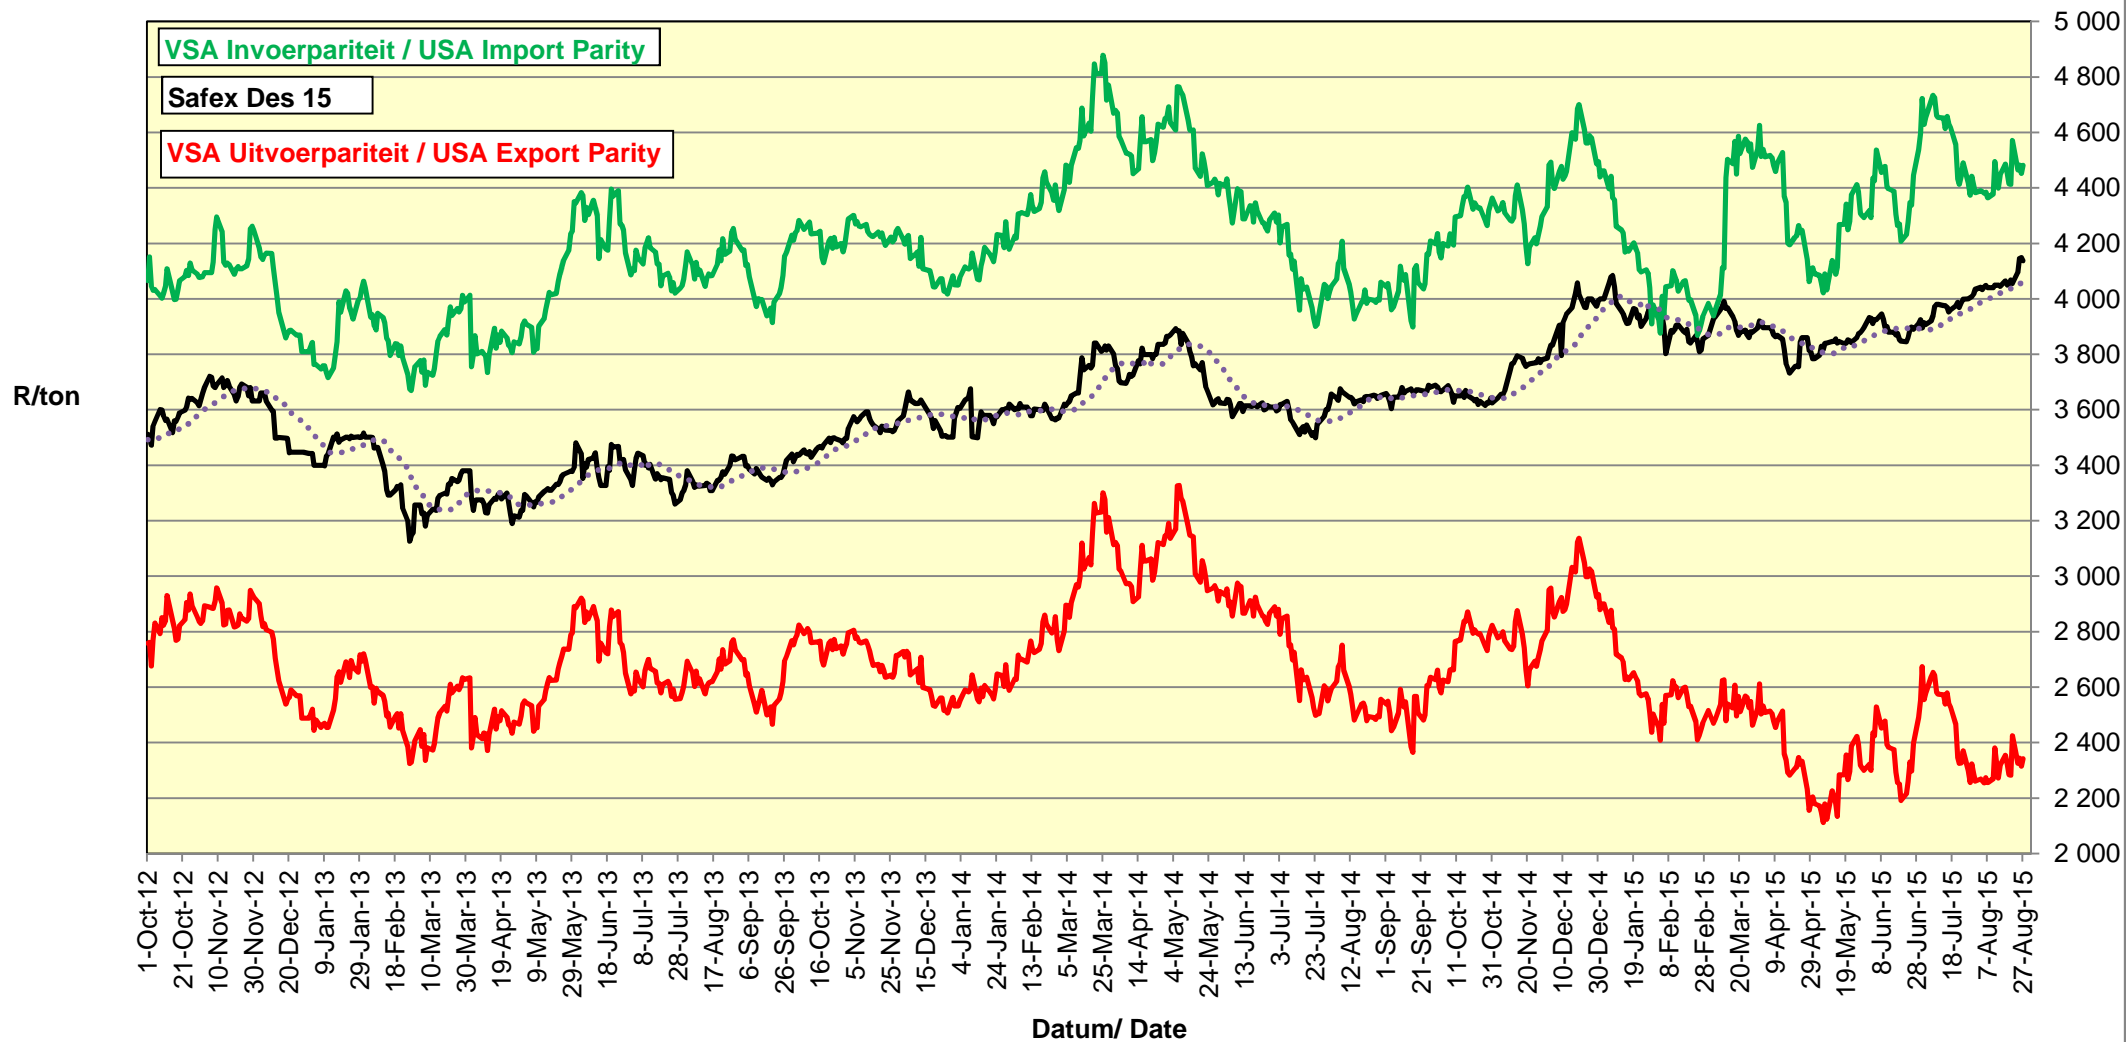

PRYSE VAN HRW KORING VIR LEWERING IN DES 2015 (RANDFONTEIN)

PRICES OF HRW WHEAT DELIVERED IN DEC 2015 (RANDFONTEIN)