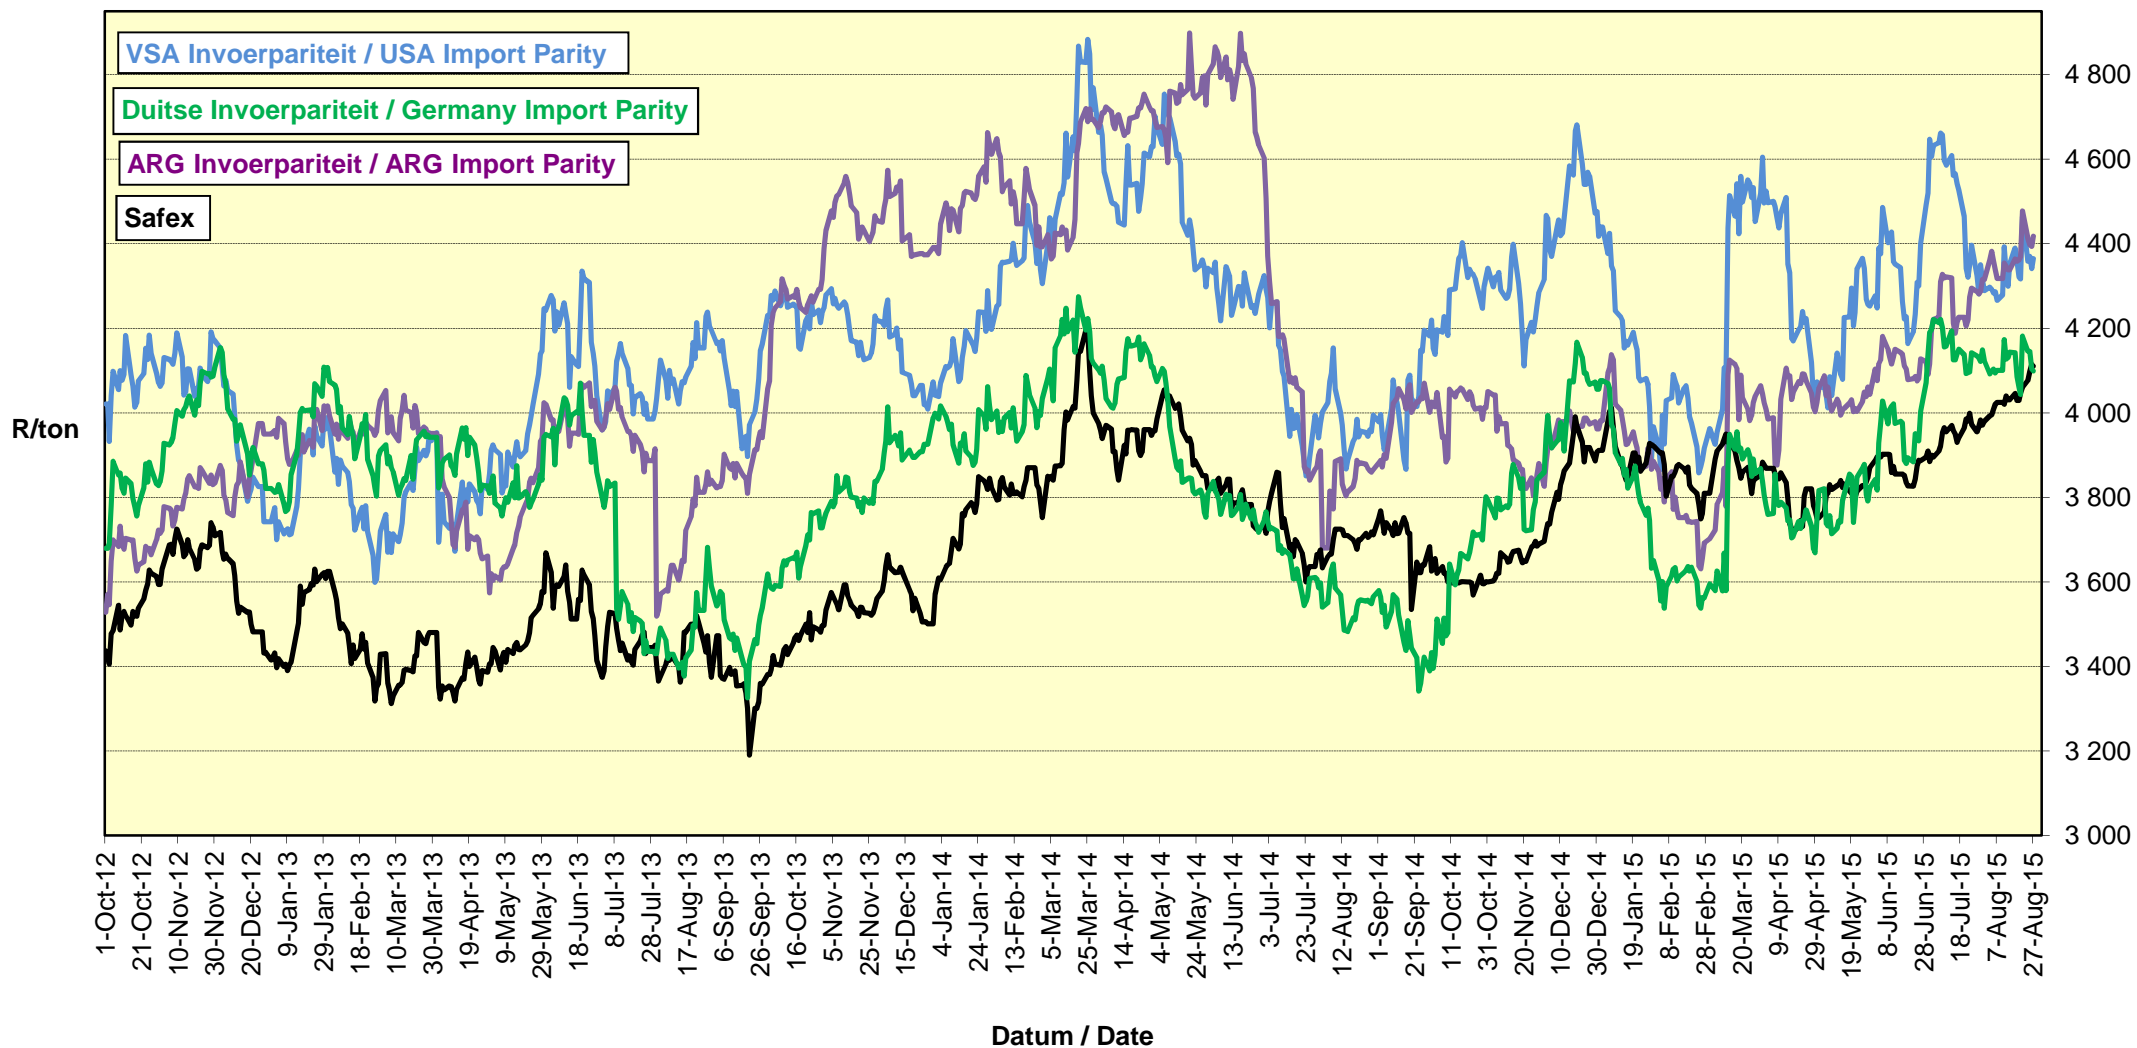

PRYSE VAN KORING GELEWER IN RANDFONTEIN PRICES OF WHEAT DELIVERED IN RANDFONTEIN