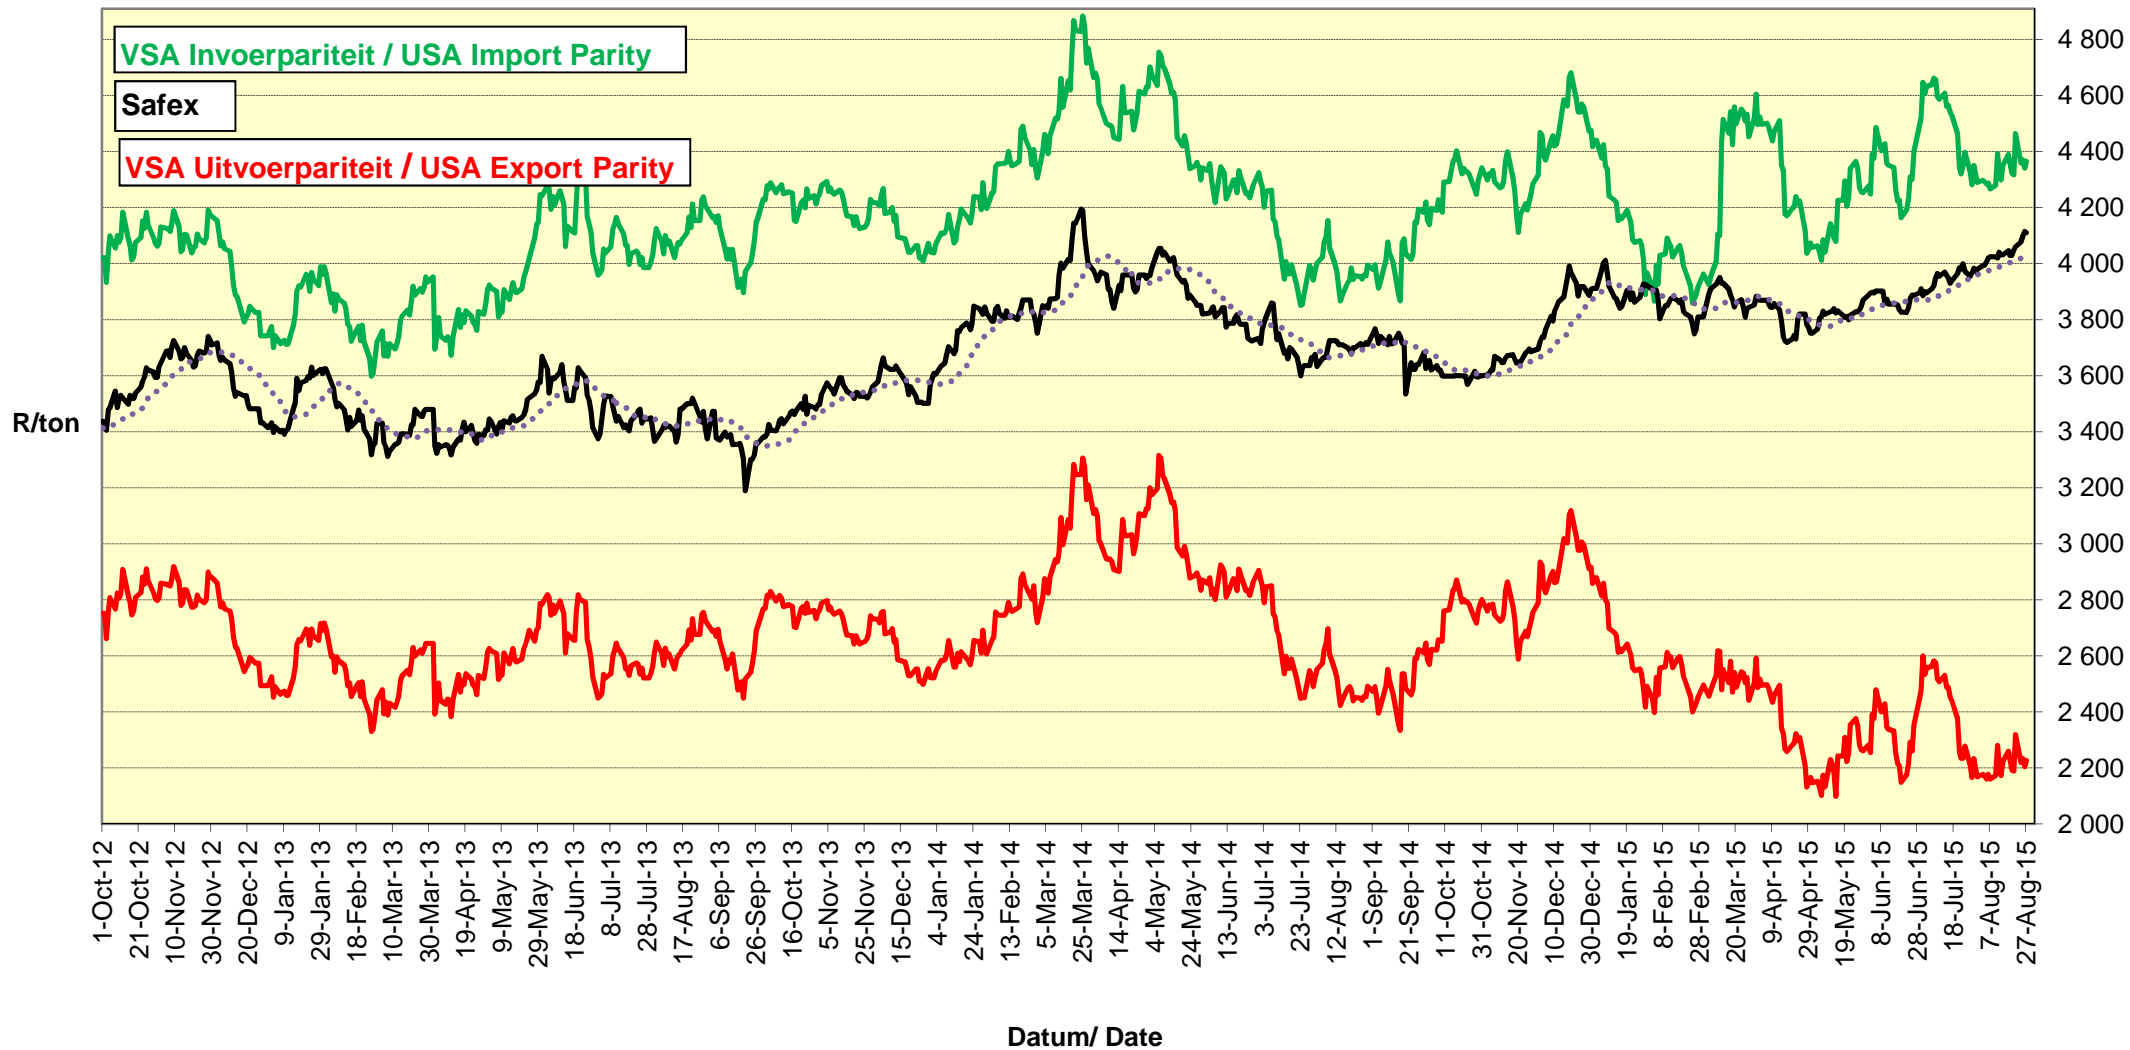

# PRYSE VAN RSA EN ARGENTYNSE KORING GELEWER IN RANDFONTEIN PRICES OF RSA AND ARGENTINEAN WHEAT DELIVERED IN RANDFONTEIN

**PRYSE VAN SUID AFRIKAANSE EN VSA KORING GELEWER IN RANDFONTEIN**  
**PRICES OF SOUTH AFRICAN AND USA WHEAT DELIVERED IN RANDFONTEIN**