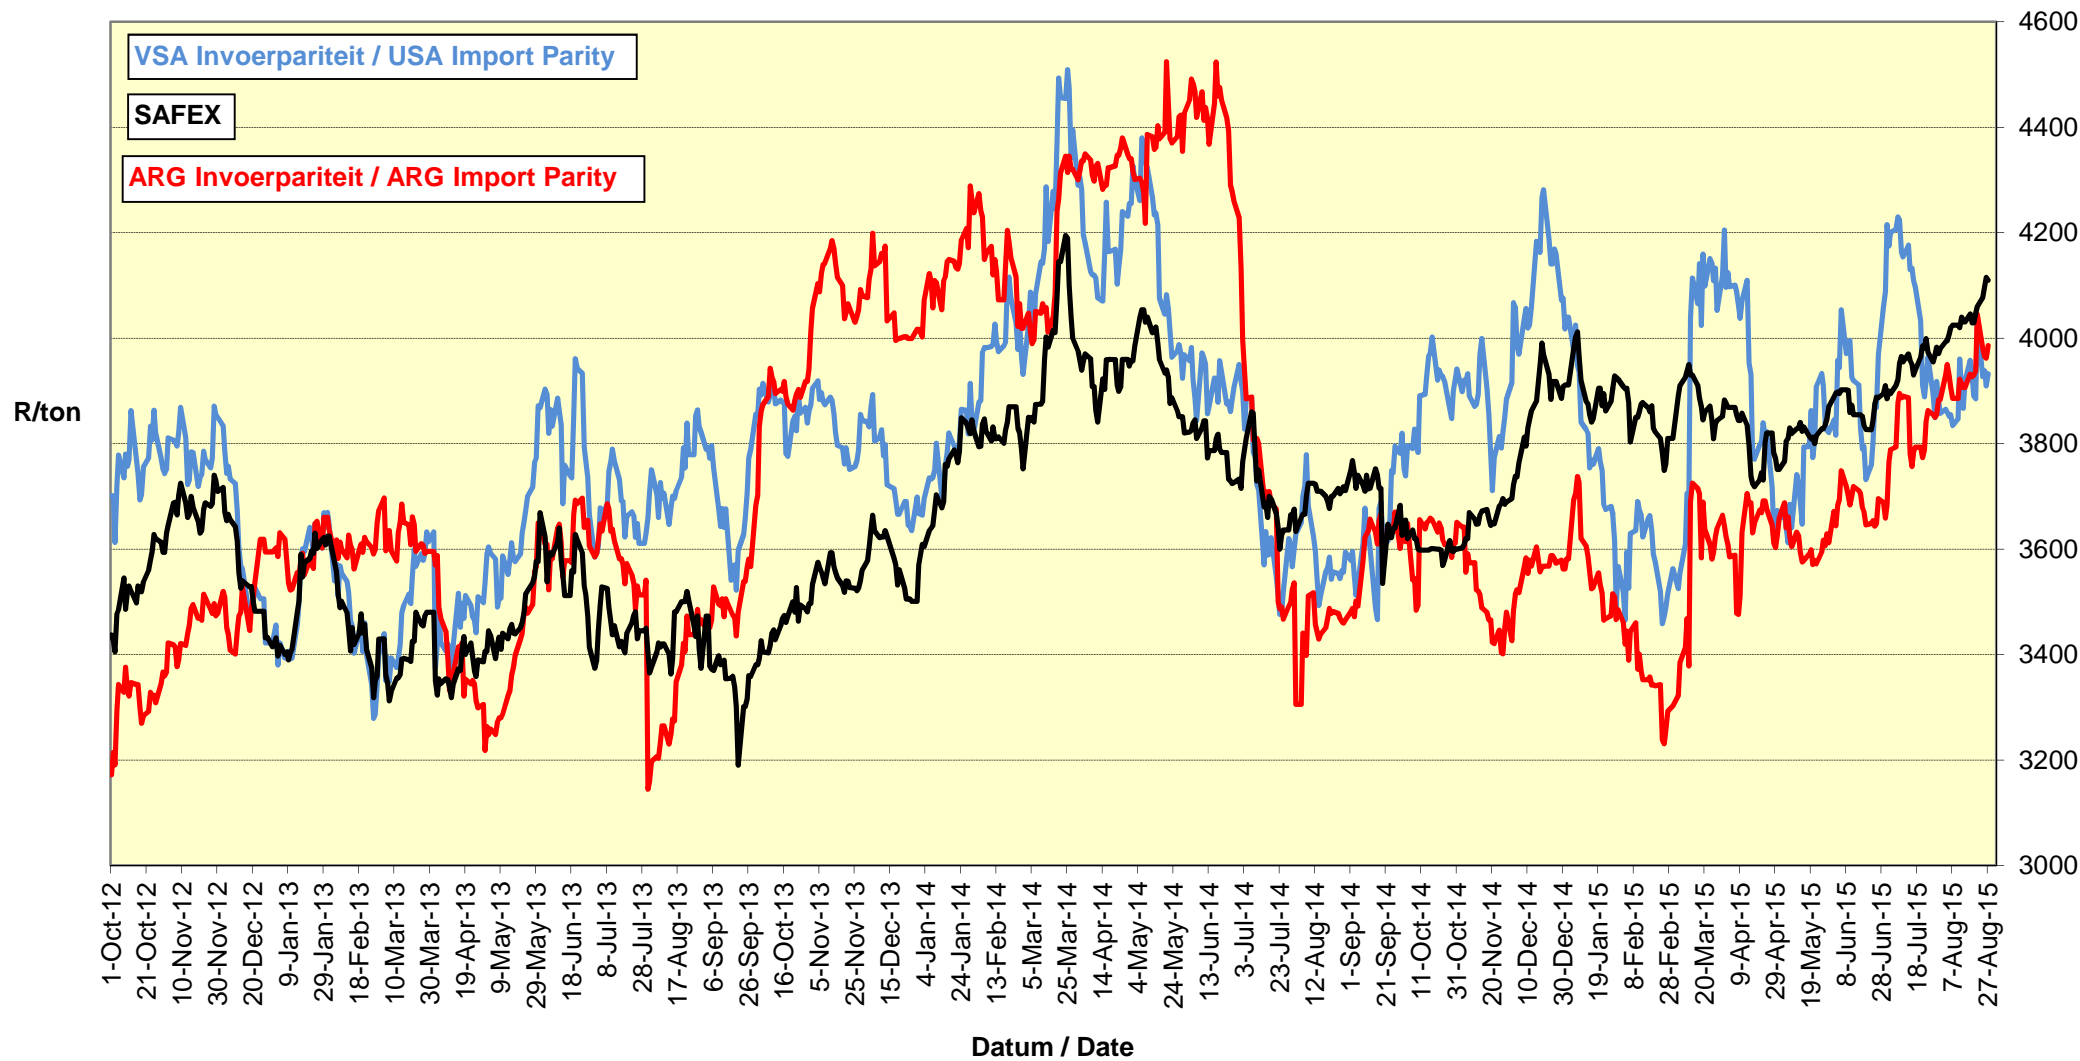

PRYSE VAN KORING GELEWER IN DURBAN HAWE PRICES OF WHEAT DELIVERED IN DURBAN HARBOUR