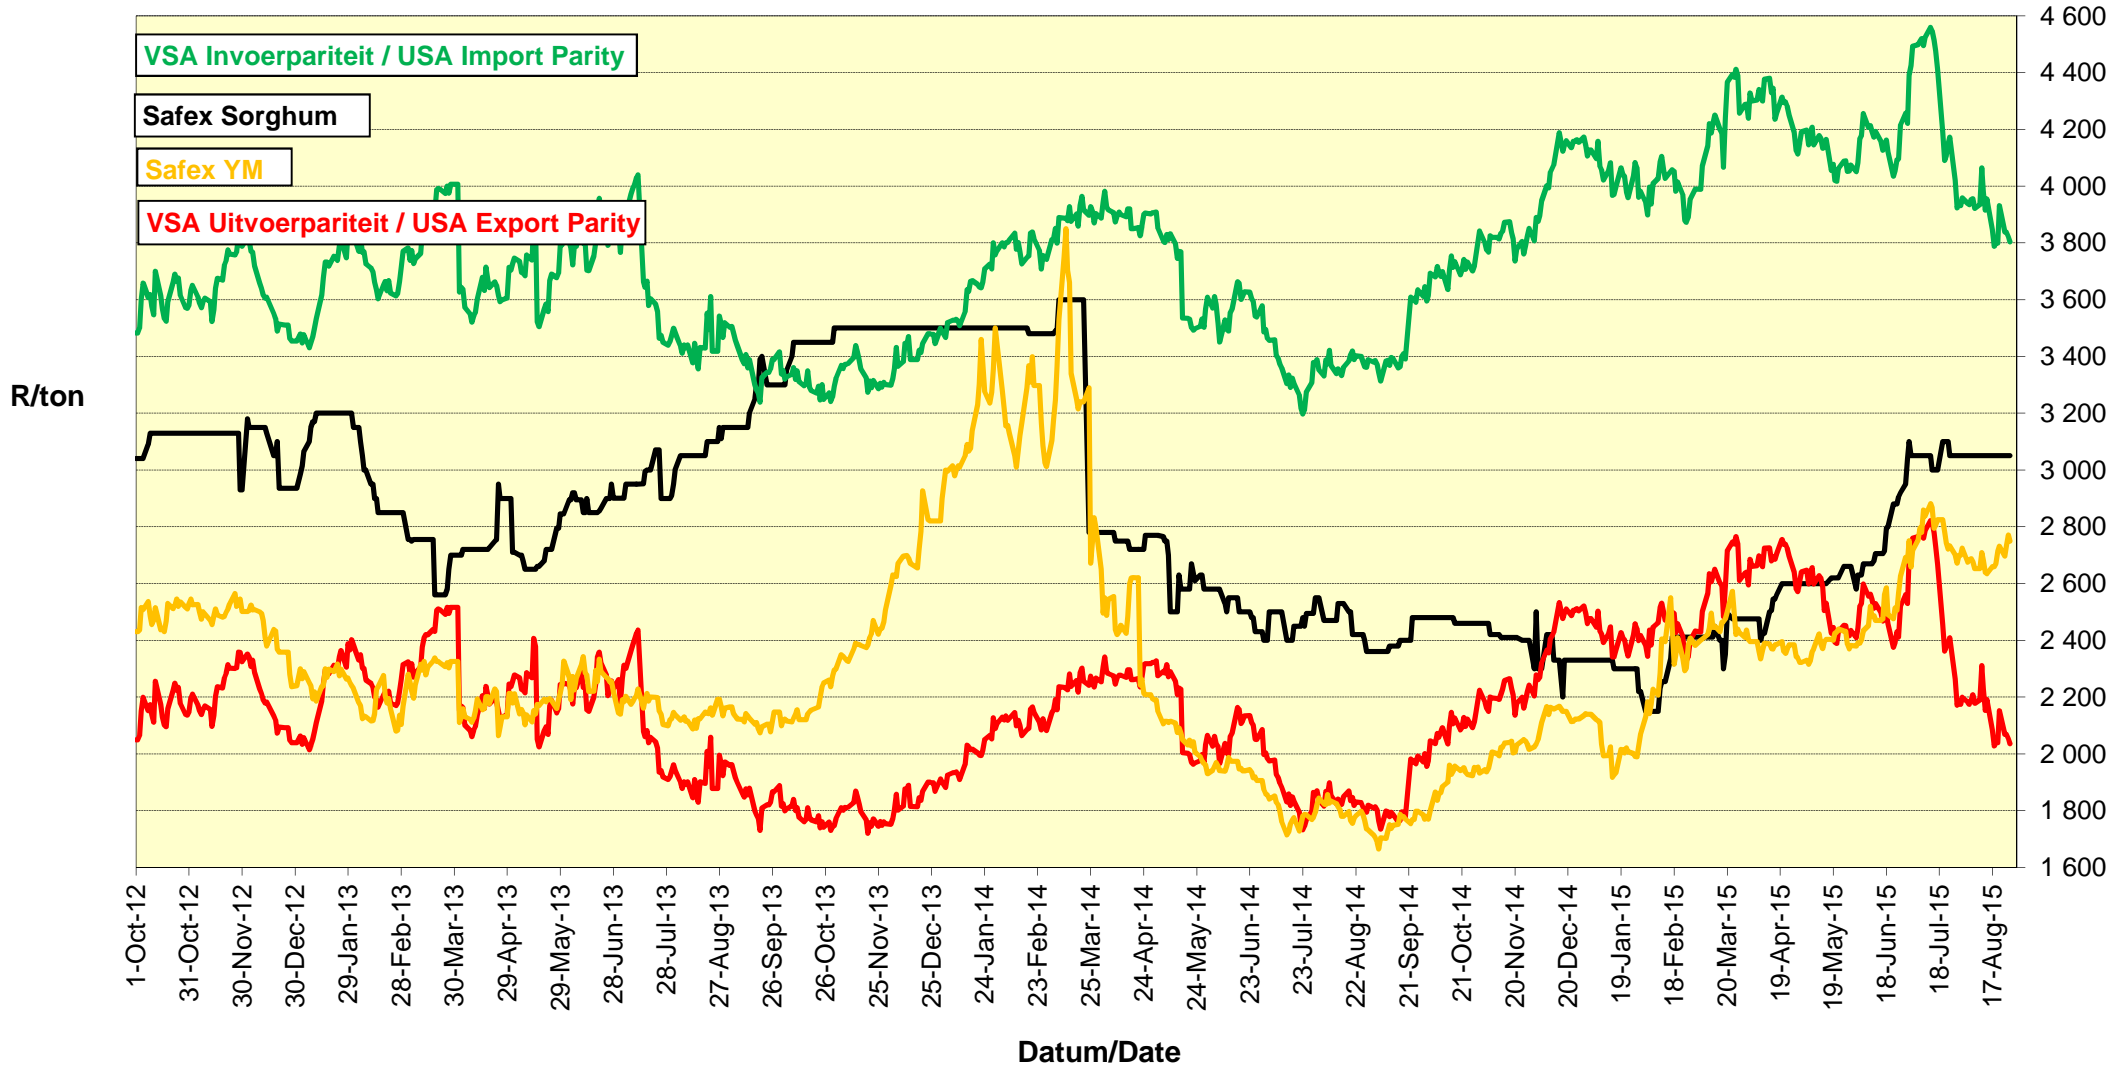

PRYSE VAN VSA SORGHUM GELEWER IN RANDFONTEIN PRICES OF USA SORGHUM DELIVERED IN RANDFONTEIN

PRYSE VAN VSA WITMELIES GELEWER IN RANDFONTEIN PRICES OF USA WHITE MAIZE DELIVERED IN RANDFONTEIN

PRYSE VAN GEELMIELIES GELEWER IN RANDFONTEIN PRICES OF YELLOW MAIZE DELIVERED IN RANDFONTEIN

PRYSE VAN VSA WITMIELIES VIR LEWERING IN DES 2015 (RANDFONTEIN)
PRICES OF USA WHITE MAIZE DELIVERED IN DEC 2015 (RANDFONTEIN)

PRYSE VAN VSA WITMIELIES VIR LEWERING IN MAR 2016(RANDFONTEIN)
PRICES OF USA WHITE MAIZE DELIVERED IN MAR 2016 (RANDFONTEIN)