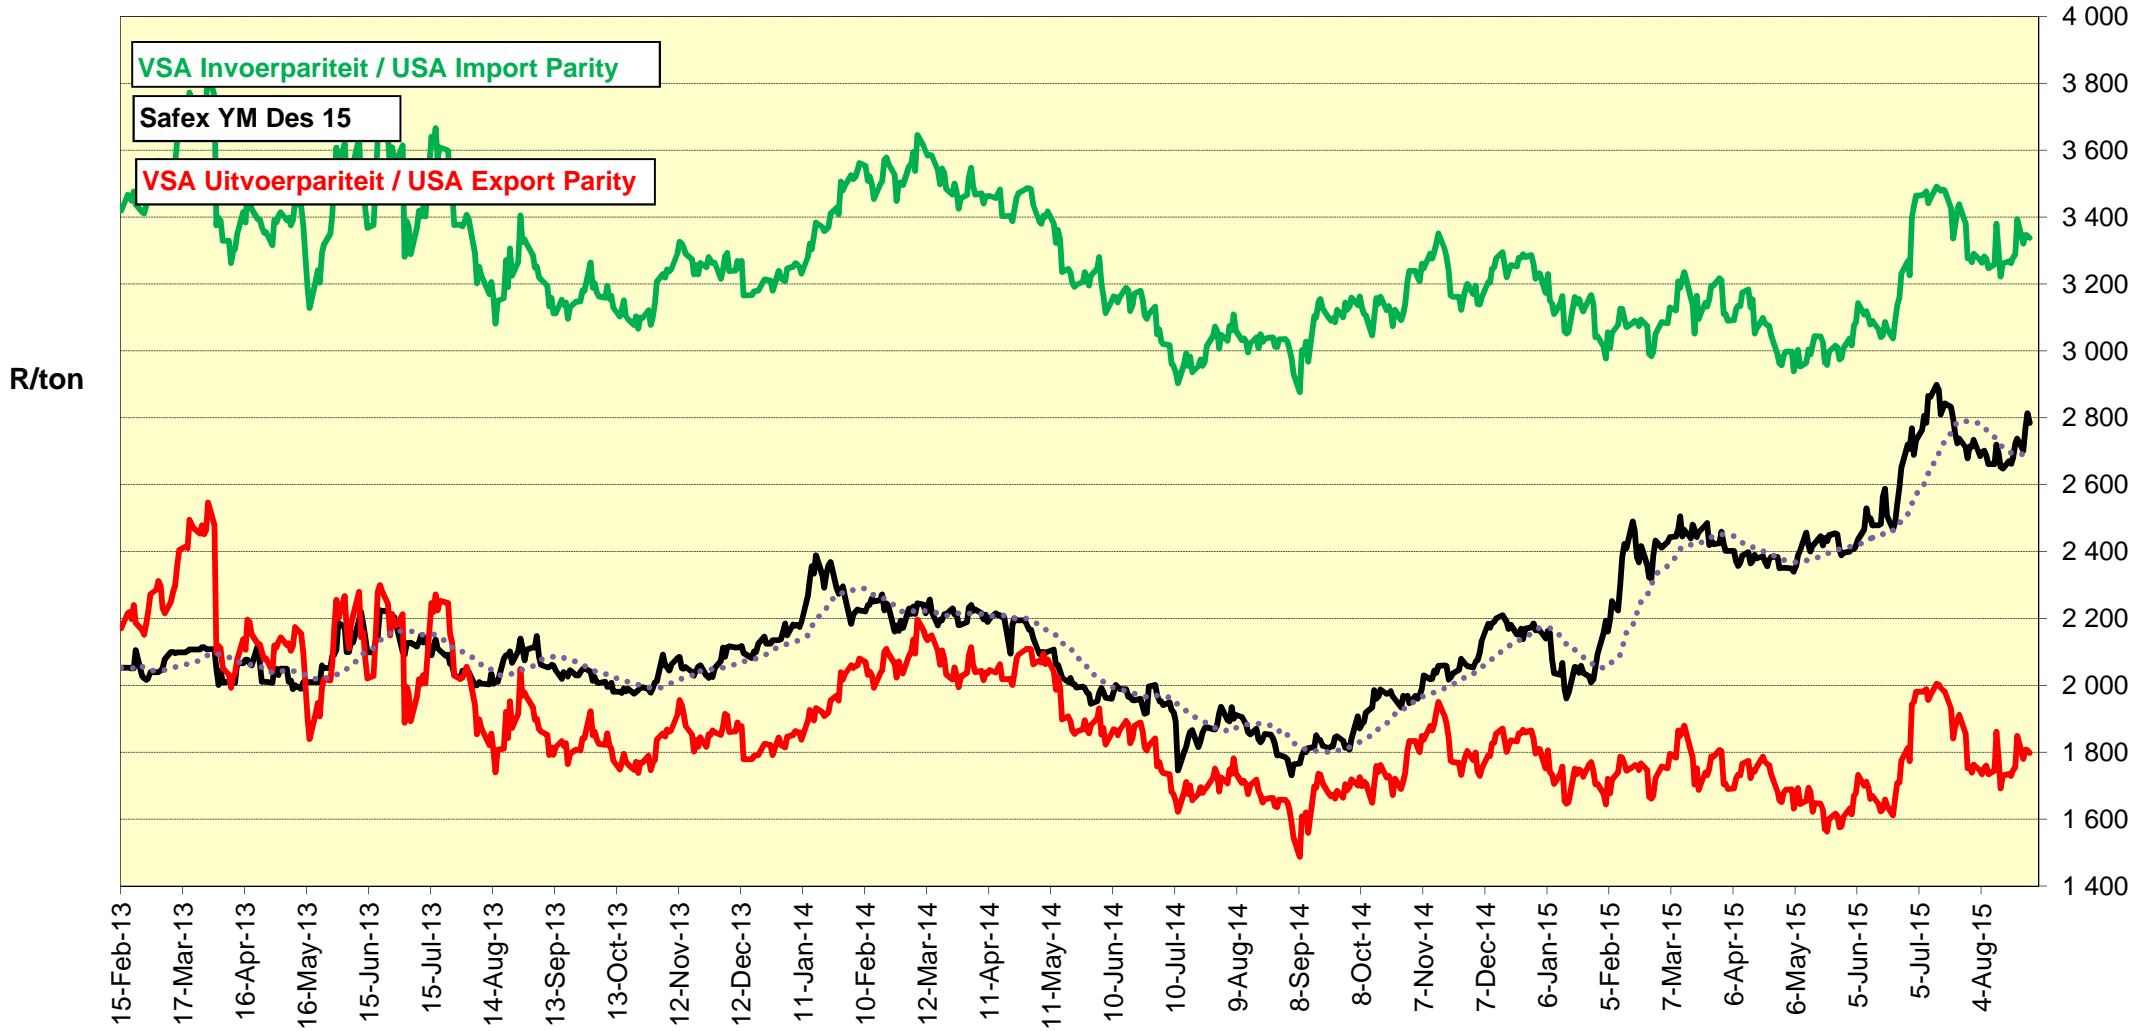

PRYSE VAN VSA GEELMIELIES VIR LEWERING IN DES 2015 (RANDFONTEIN)
PRICES OF USA YELLOW MAIZE DELIVERED IN DEC 2015 (RANDFONTEIN)