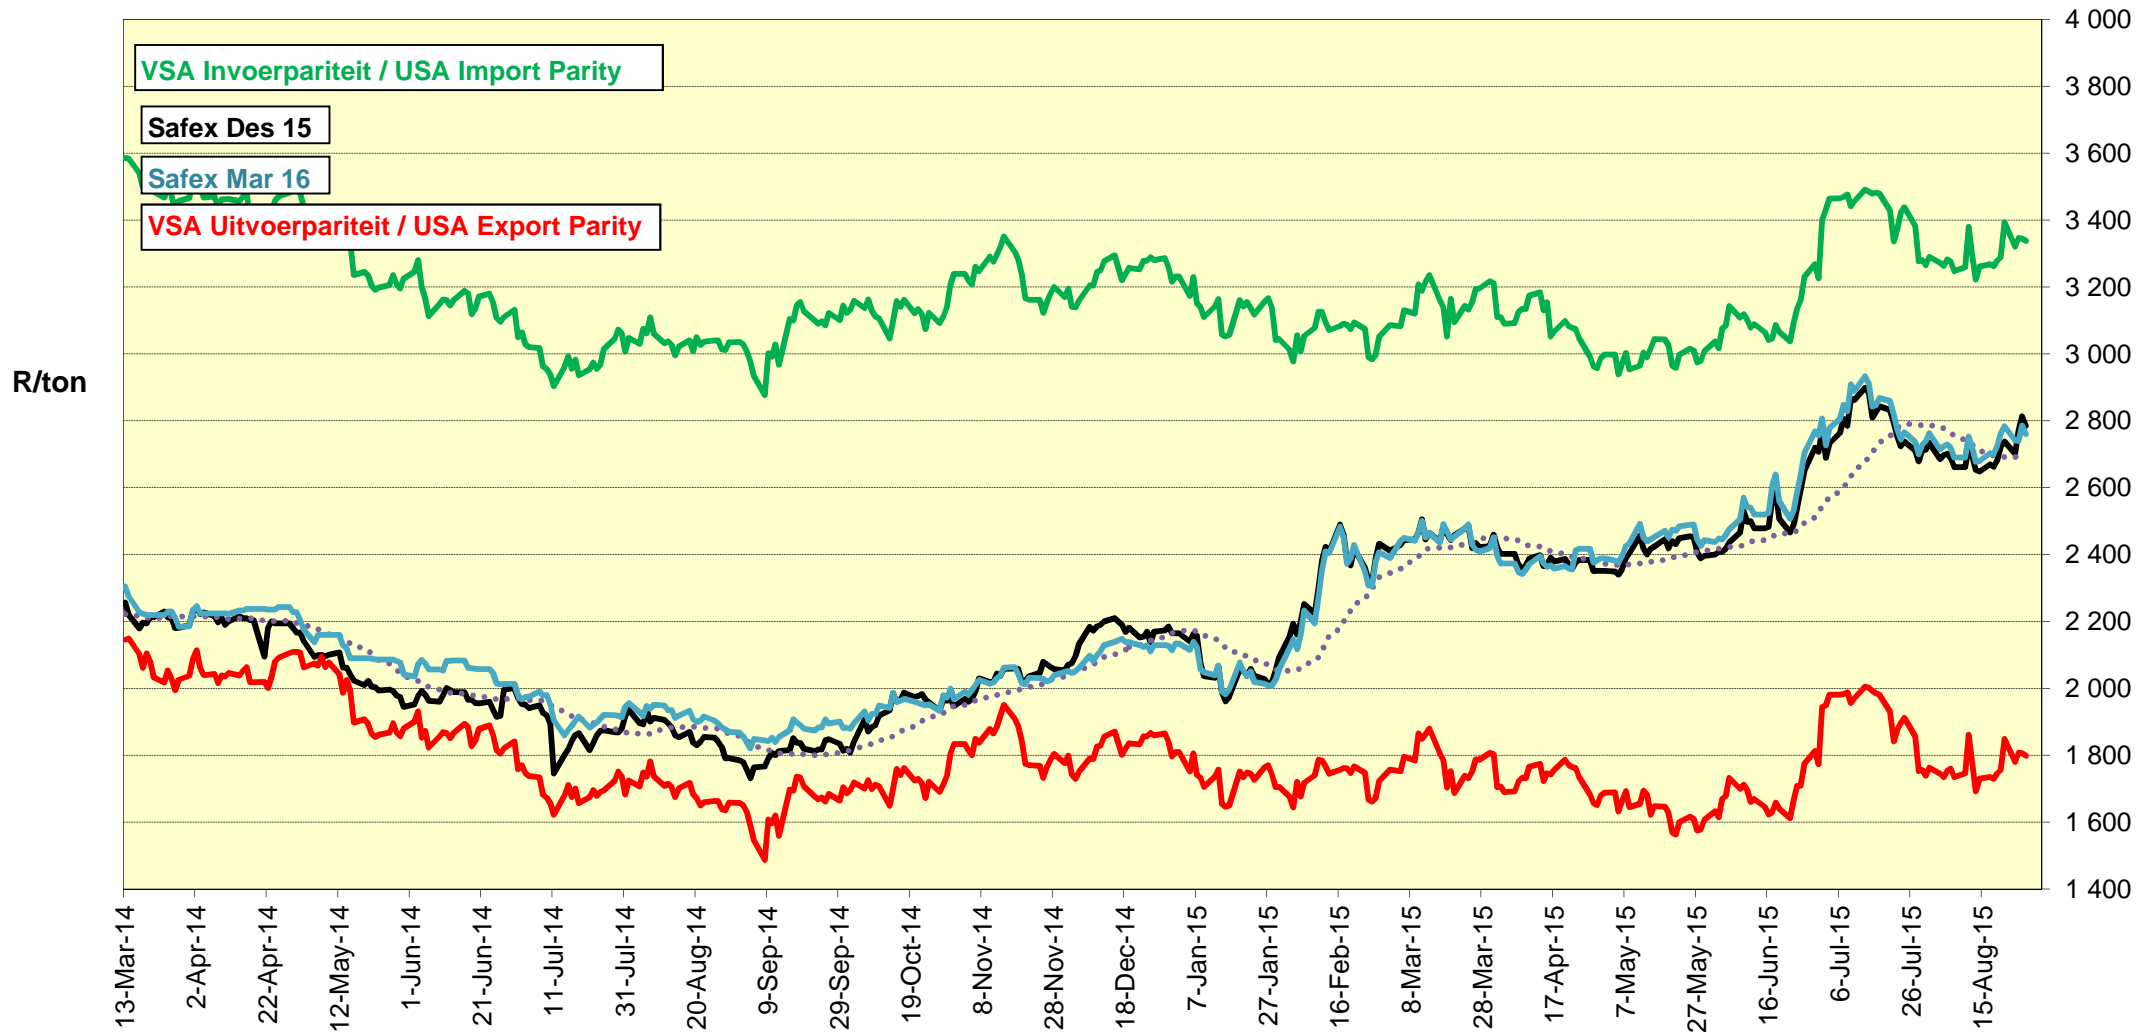

PRYSE VAN VSA WITMIELIES VIR LEWERING IN DES 2015 (RANDFONTEIN)
PRICES OF USA WHITE MAIZE DELIVERED IN DEC 2015 (RANDFONTEIN)

PRYSE VAN VSA WITMIELIES VIR LEWERING IN MAR 2016(RANDFONTEIN)
PRICES OF USA WHITE MAIZE DELIVERED IN MAR 2016 (RANDFONTEIN)

PRYSE VAN VSA GEELMIELIES VIR LEWERING IN DES 2015 (RANDFONTEIN)
PRICES OF USA YELLOW MAIZE DELIVERED IN DEC 2015 (RANDFONTEIN)

PRYSE VAN VSA GEELMIELIES VIR LEWERING IN MAR 16 (RANDFONTEIN)
PRICES OF USA YELLOW MAIZE DELIVERED IN MAR 16 (RANDFONTEIN)