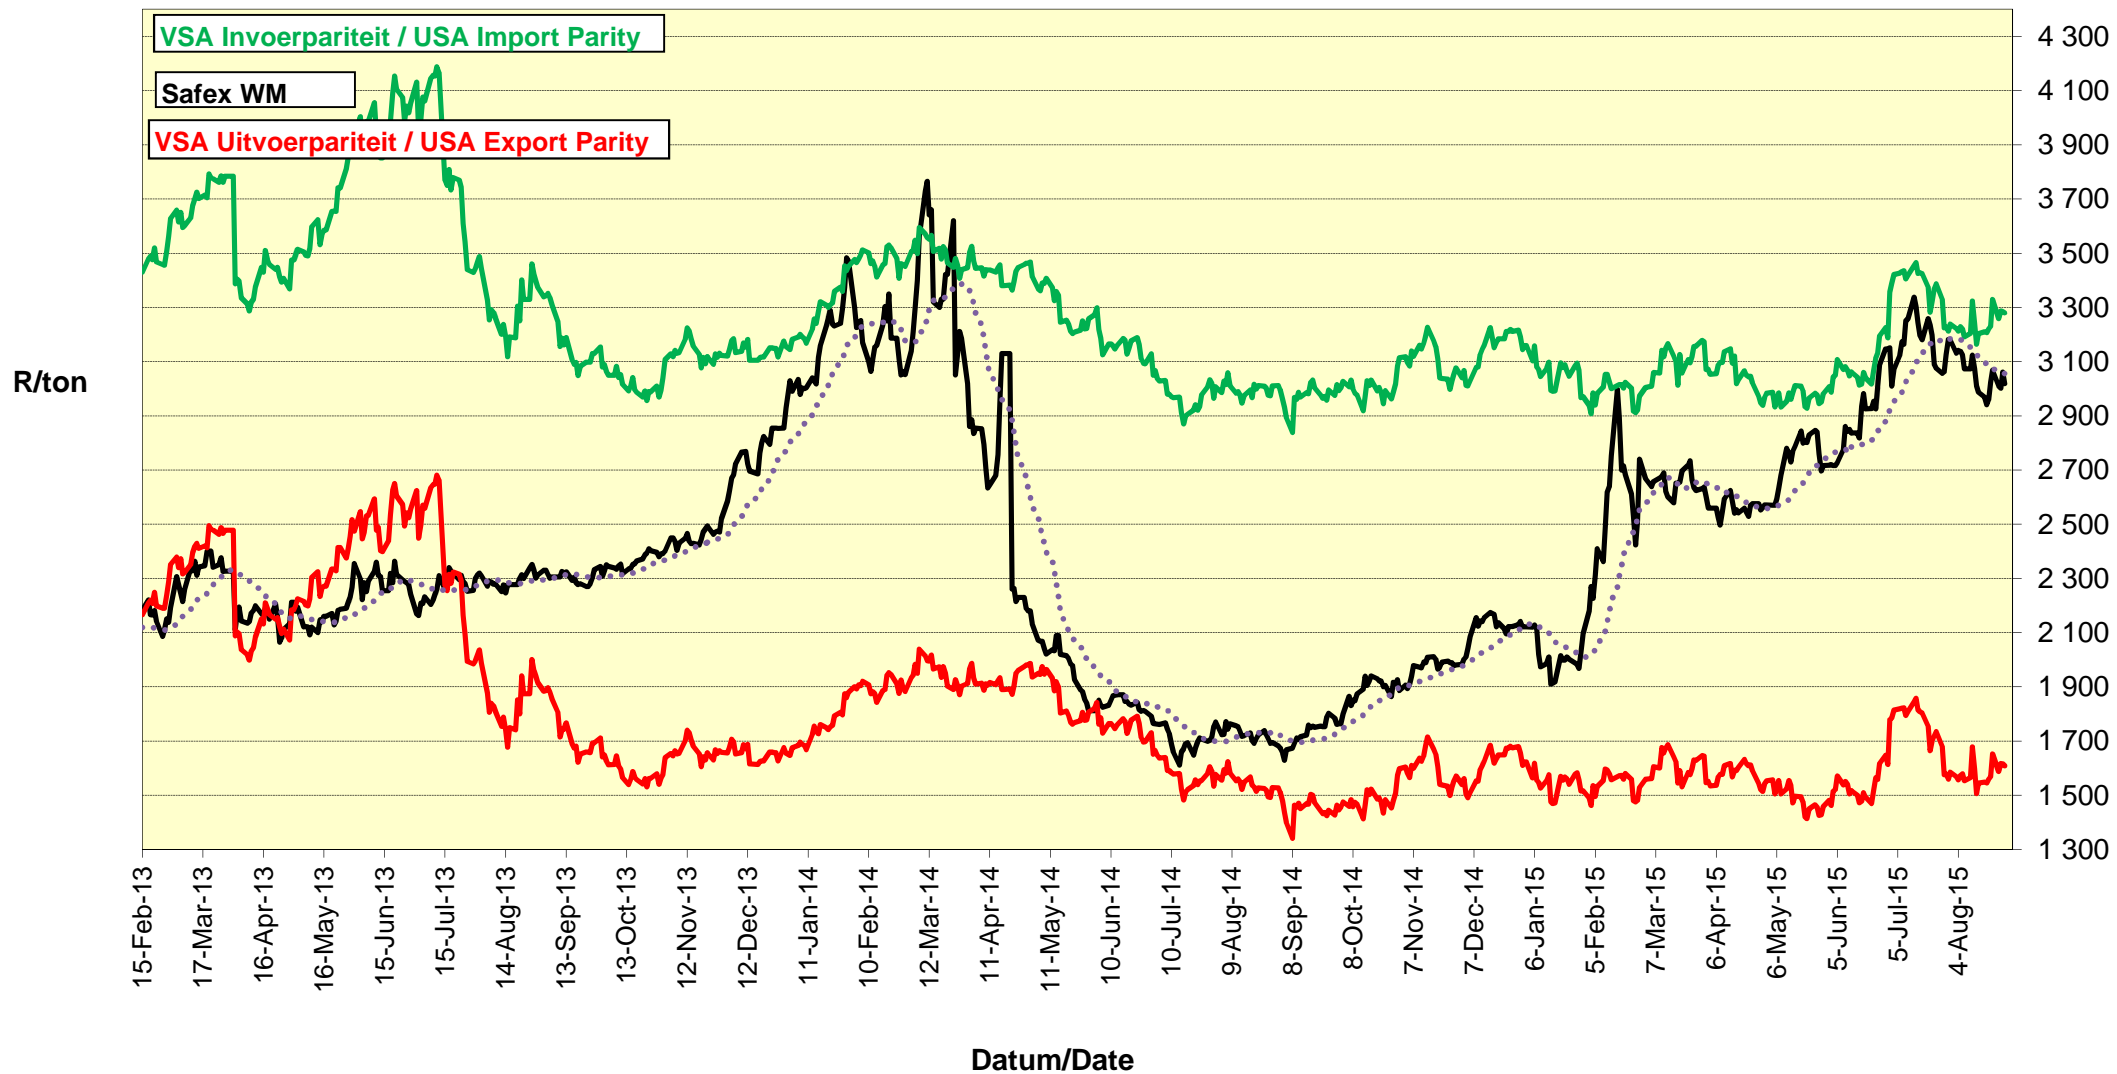

PRYSE VAN VSA WITMELIES GELEWER IN RANDFONTEIN PRICES OF USA WHITE MAIZE DELIVERED IN RANDFONTEIN