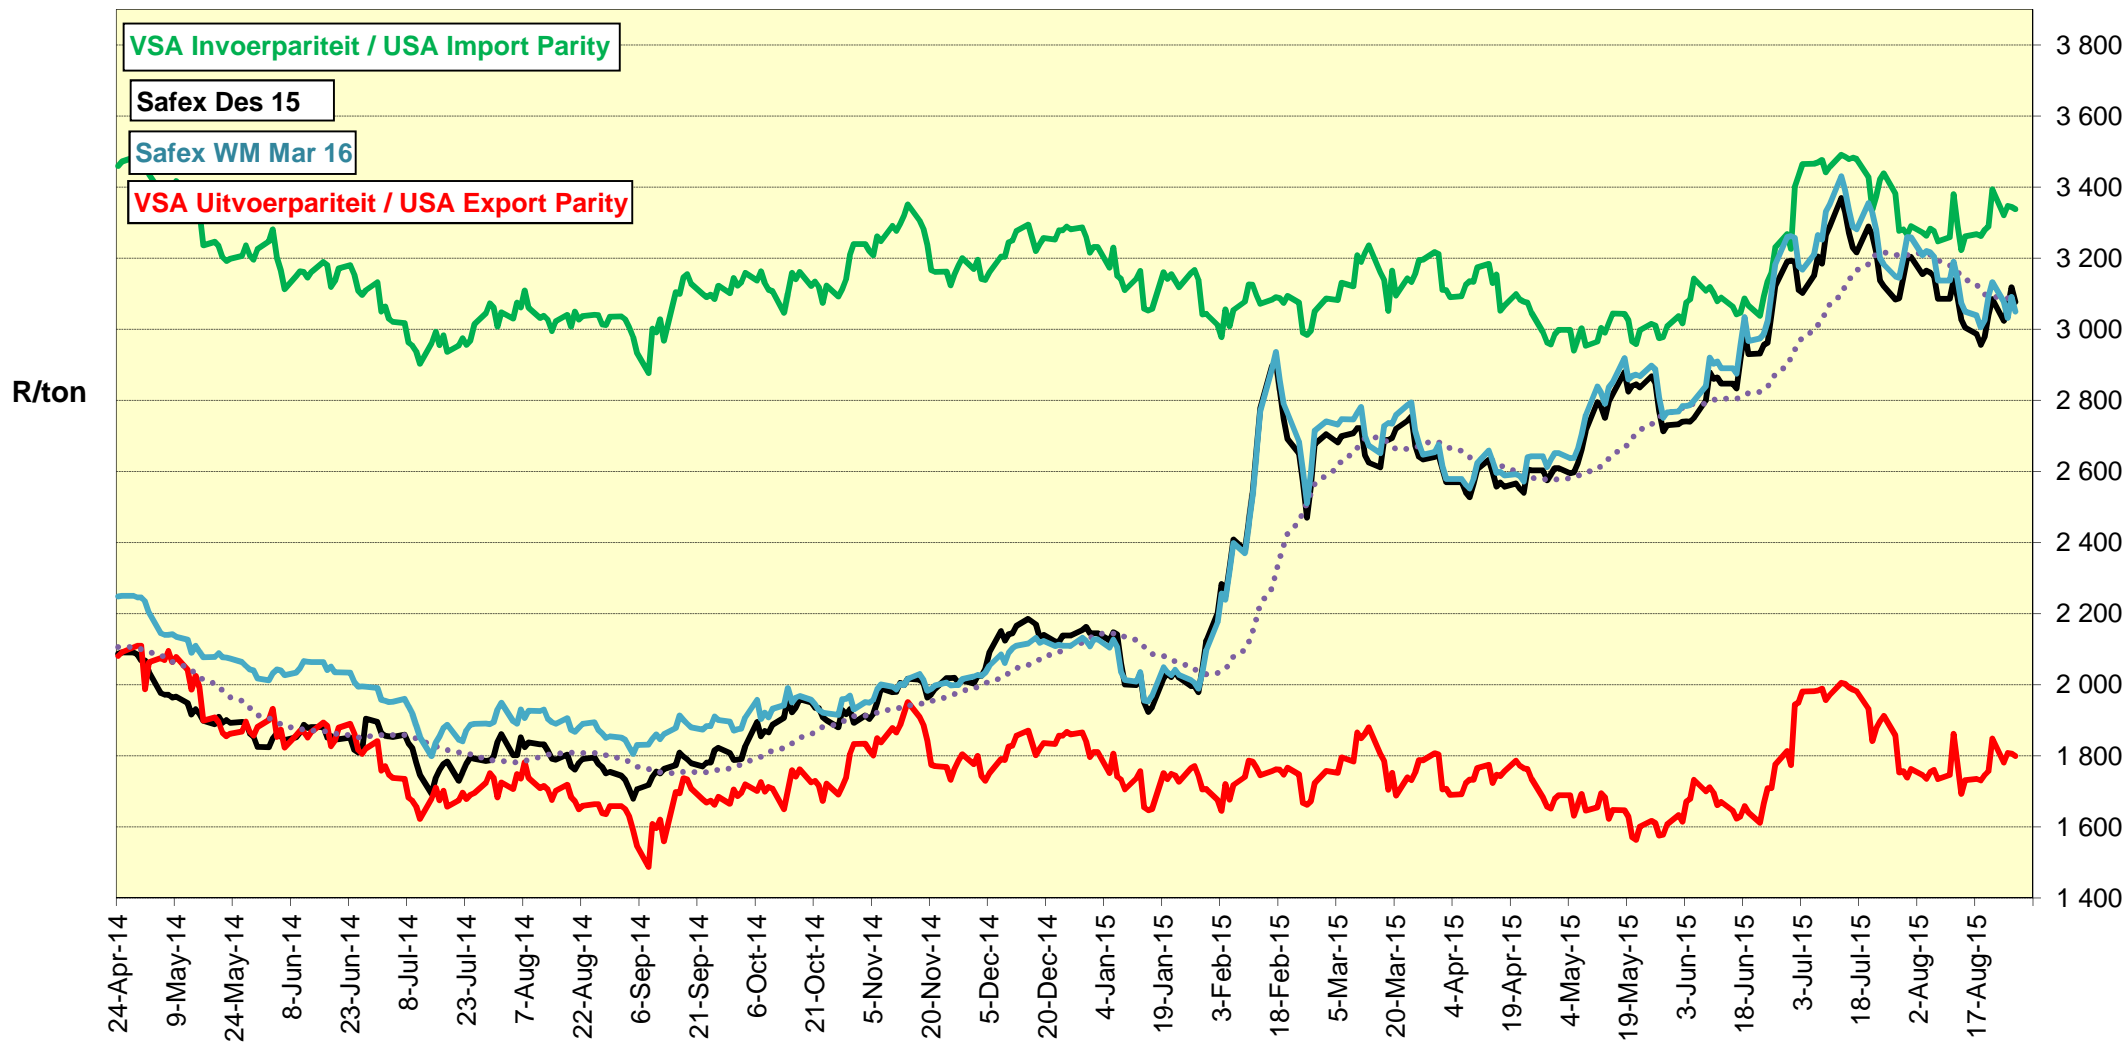

PRYSE VAN VSA WITMIELIES VIR LEWERING IN DES 2015 (RANDFONTEIN)
PRICES OF USA WHITE MAIZE DELIVERED IN DEC 2015 (RANDFONTEIN)

PRYSE VAN VSA WITMIELIES VIR LEWERING IN MAR 2016(RANDFONTEIN)
PRICES OF USA WHITE MAIZE DELIVERED IN MAR 2016 (RANDFONTEIN)