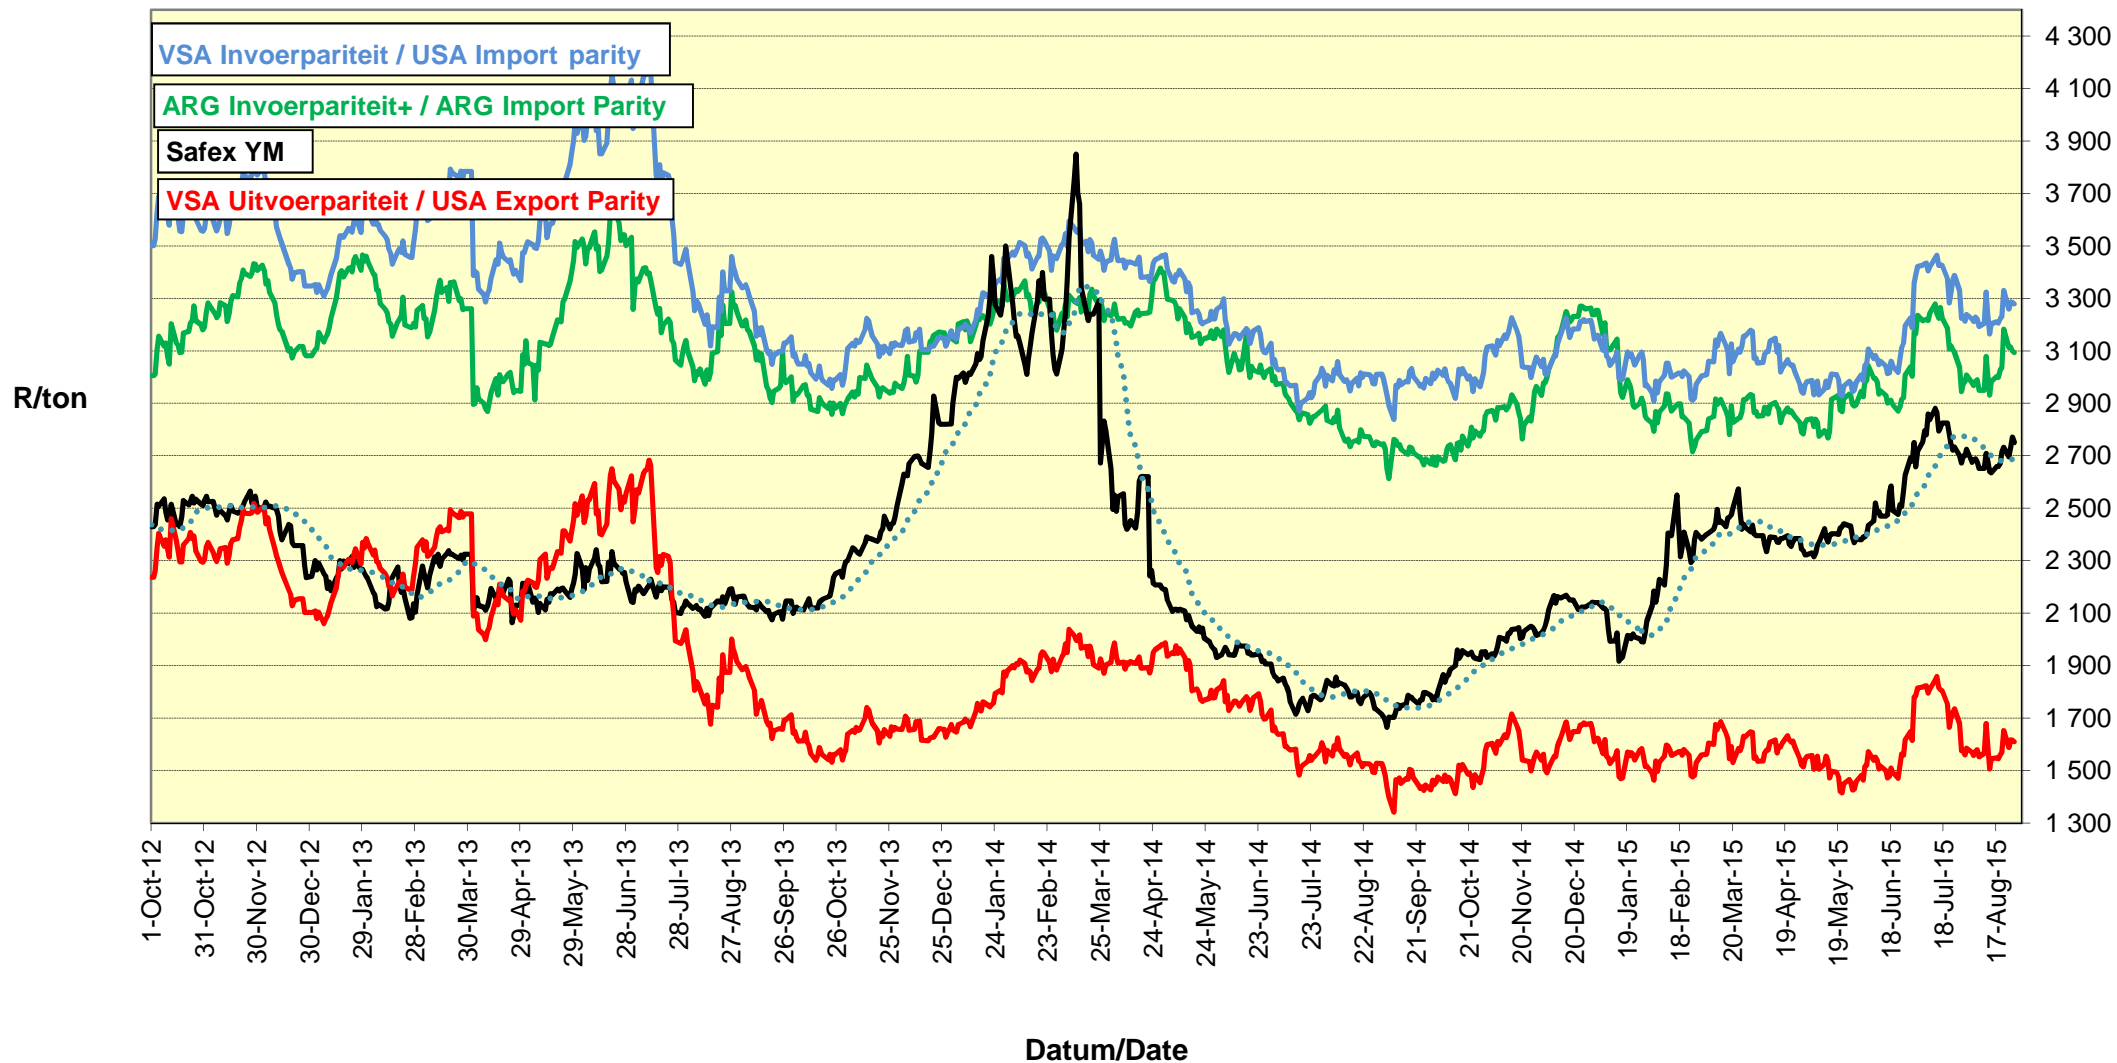

PRYSE VAN VSA SORGHUM GELEWER IN RANDFONTEIN PRICES OF USA SORGHUM DELIVERED IN RANDFONTEIN

PRYSE VAN VSA WITMELIES GELEWER IN RANDFONTEIN PRICES OF USA WHITE MAIZE DELIVERED IN RANDFONTEIN

PRYSE VAN GEELMIELIES GELEWER IN RANDFONTEIN PRICES OF YELLOW MAIZE DELIVERED IN RANDFONTEIN

PRYSE VAN VSA WITMIELIES VIR LEWERING IN DES 2015 (RANDFONTEIN)
PRICES OF USA WHITE MAIZE DELIVERED IN DEC 2015 (RANDFONTEIN)

PRYSE VAN VSA WITMIELIES VIR LEWERING IN MAR 2016(RANDFONTEIN)
PRICES OF USA WHITE MAIZE DELIVERED IN MAR 2016 (RANDFONTEIN)