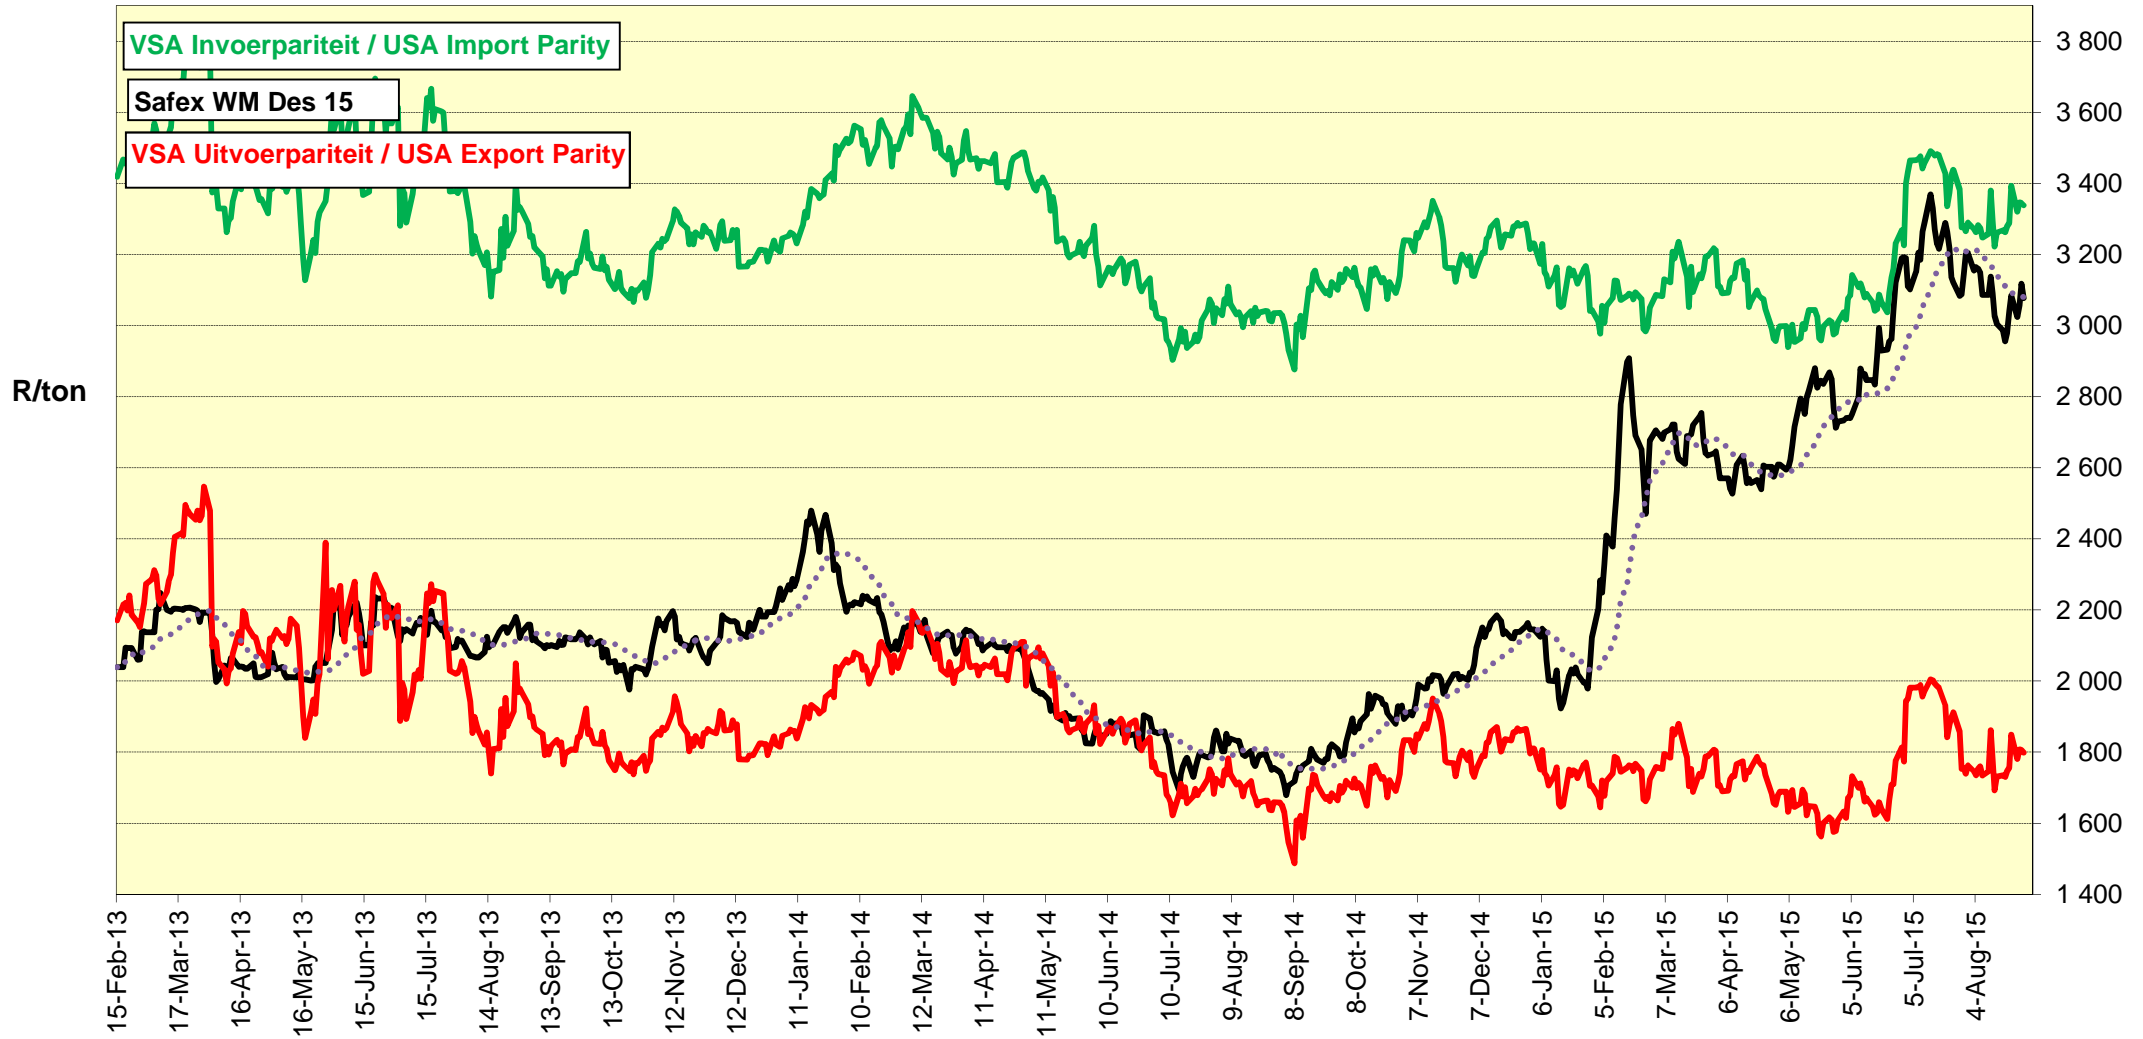

PRYSE VAN VSA WITMIELIES VIR LEWERING IN DES 2015 (RANDFONTEIN)
PRICES OF USA WHITE MAIZE DELIVERED IN DEC 2015 (RANDFONTEIN)

PRYSE VAN VSA WITMIELIES VIR LEWERING IN MAR 2016(RANDFONTEIN)
PRICES OF USA WHITE MAIZE DELIVERED IN MAR 2016 (RANDFONTEIN)