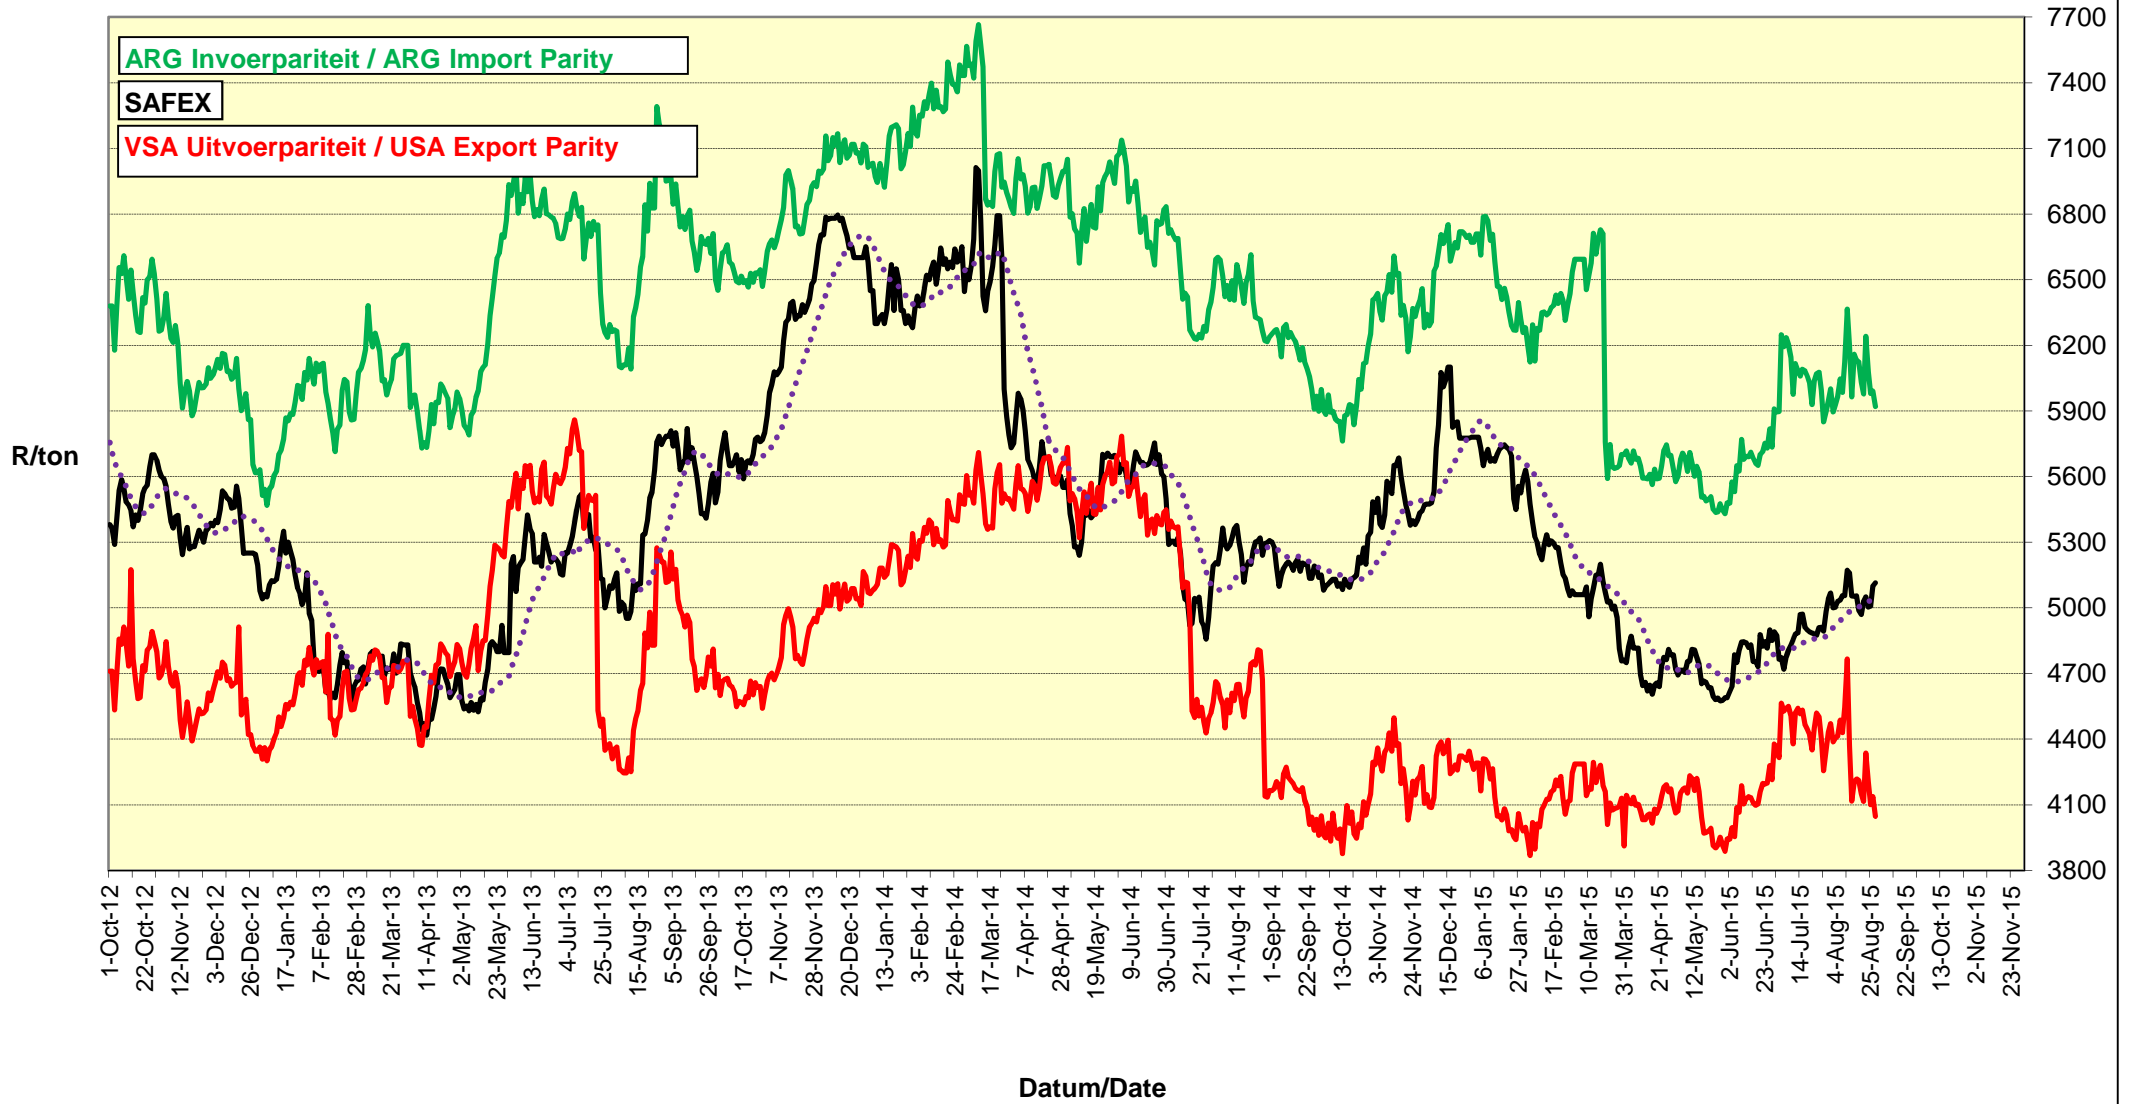

PRYSE VAN SOJABONE GELEWER IN RANDFONTEIN PRICES OF SOYBEANS DELIVERED IN RANDFONTEIN