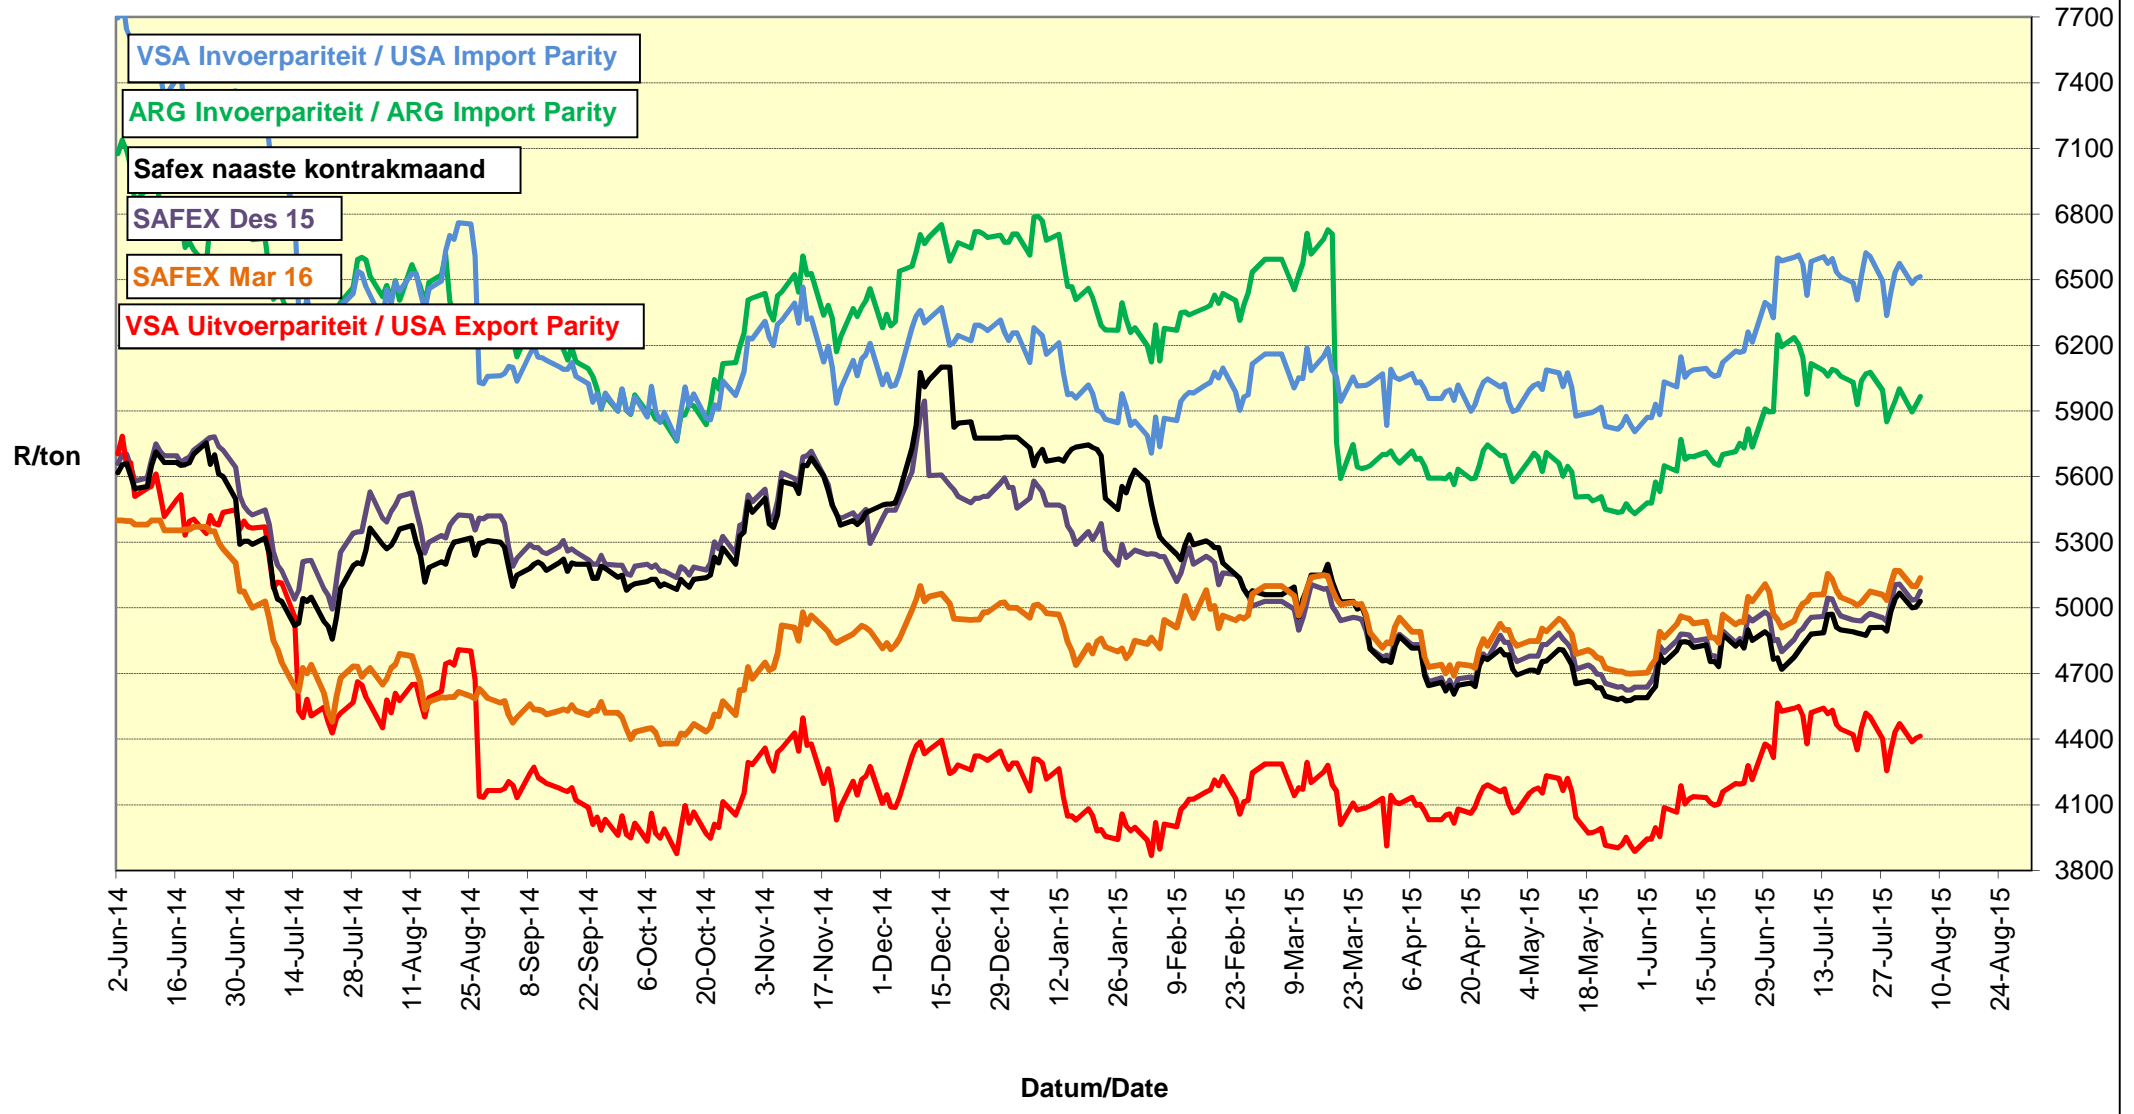

PRYSE VAN SOJABONE GELEWER IN RANDFONTEIN PRICES OF SOYBEANS DELIVERED IN RANDFONTEIN