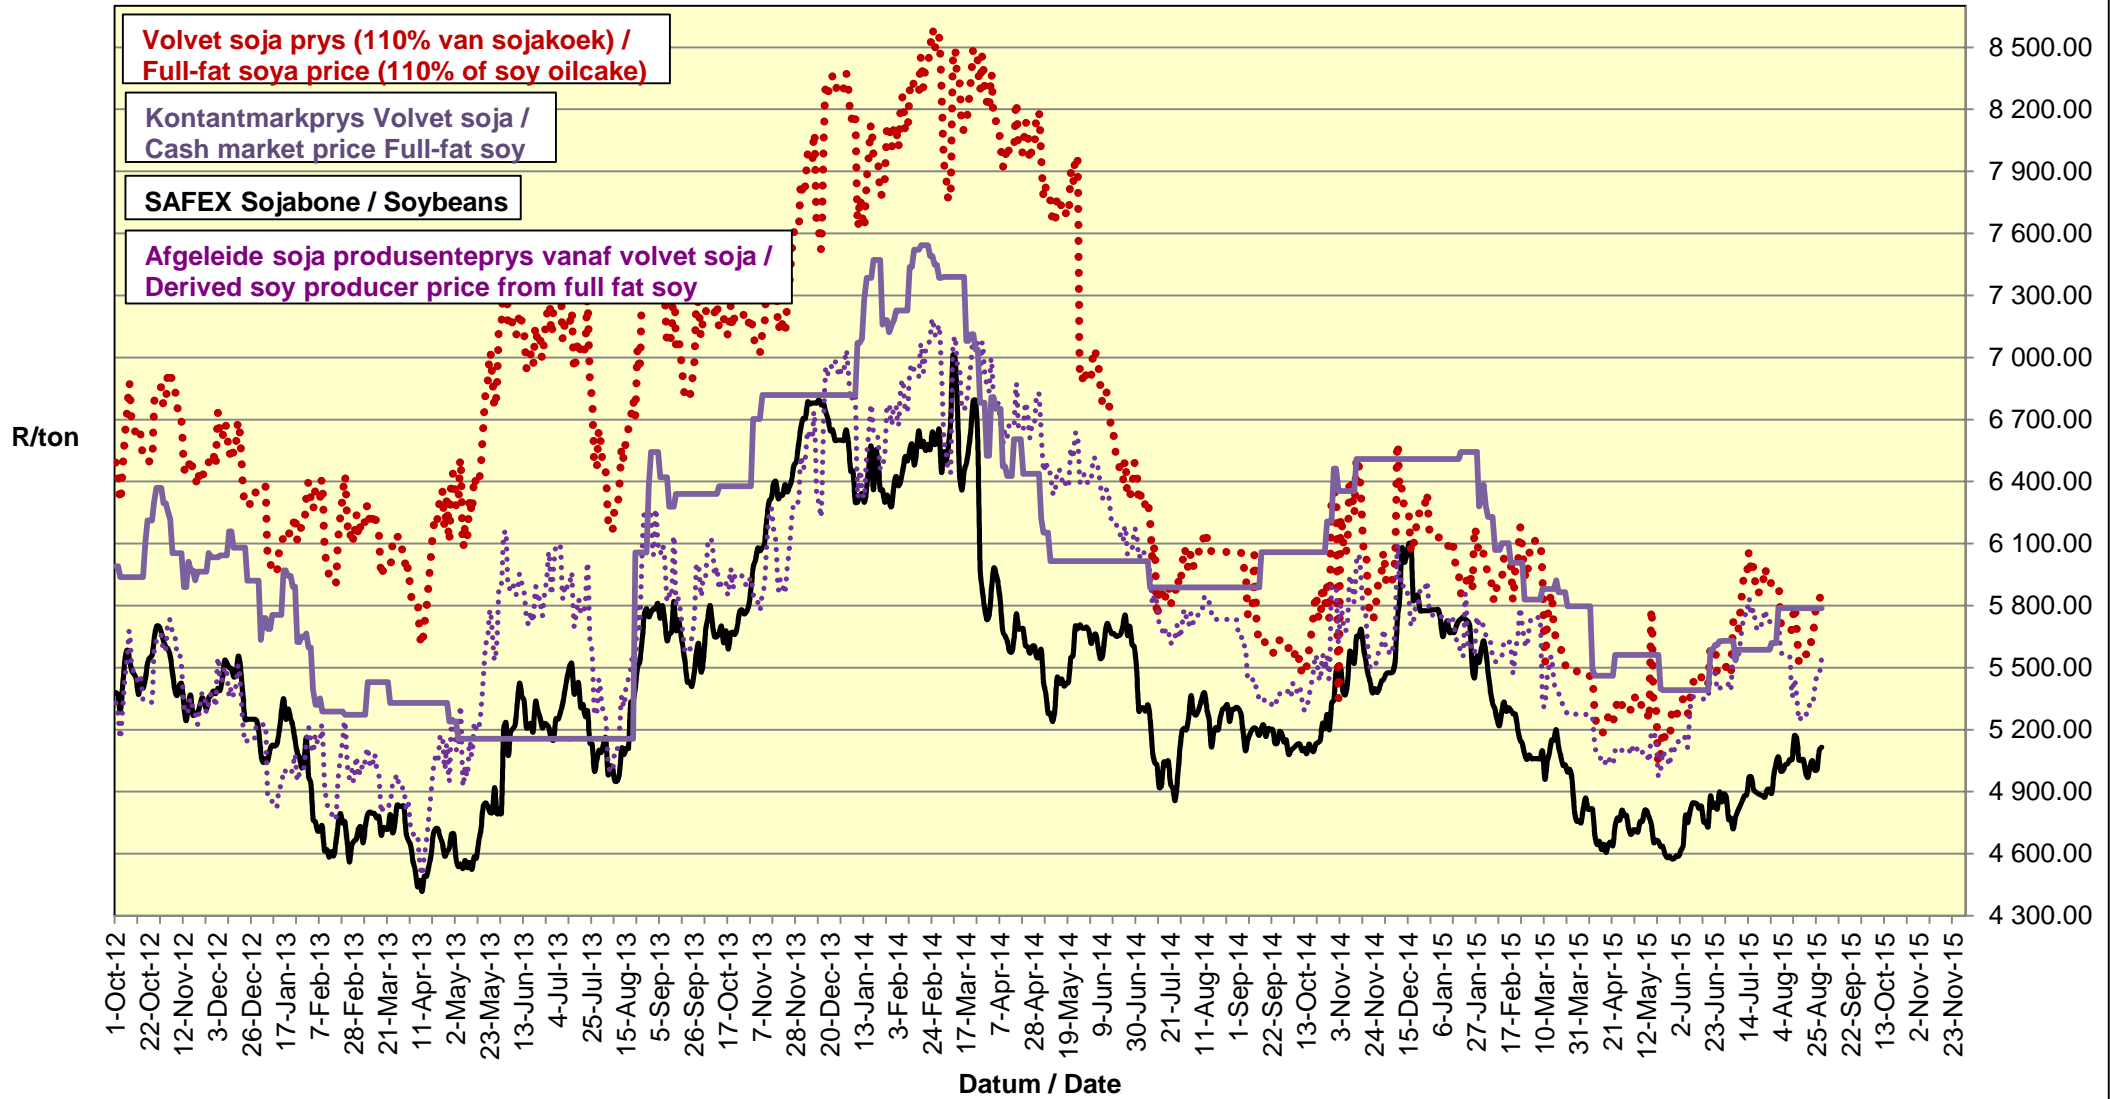

Afgeleide sojaboon produsente - en volvet sojaboonpryse Derived soy producer price and full-fat soy prices