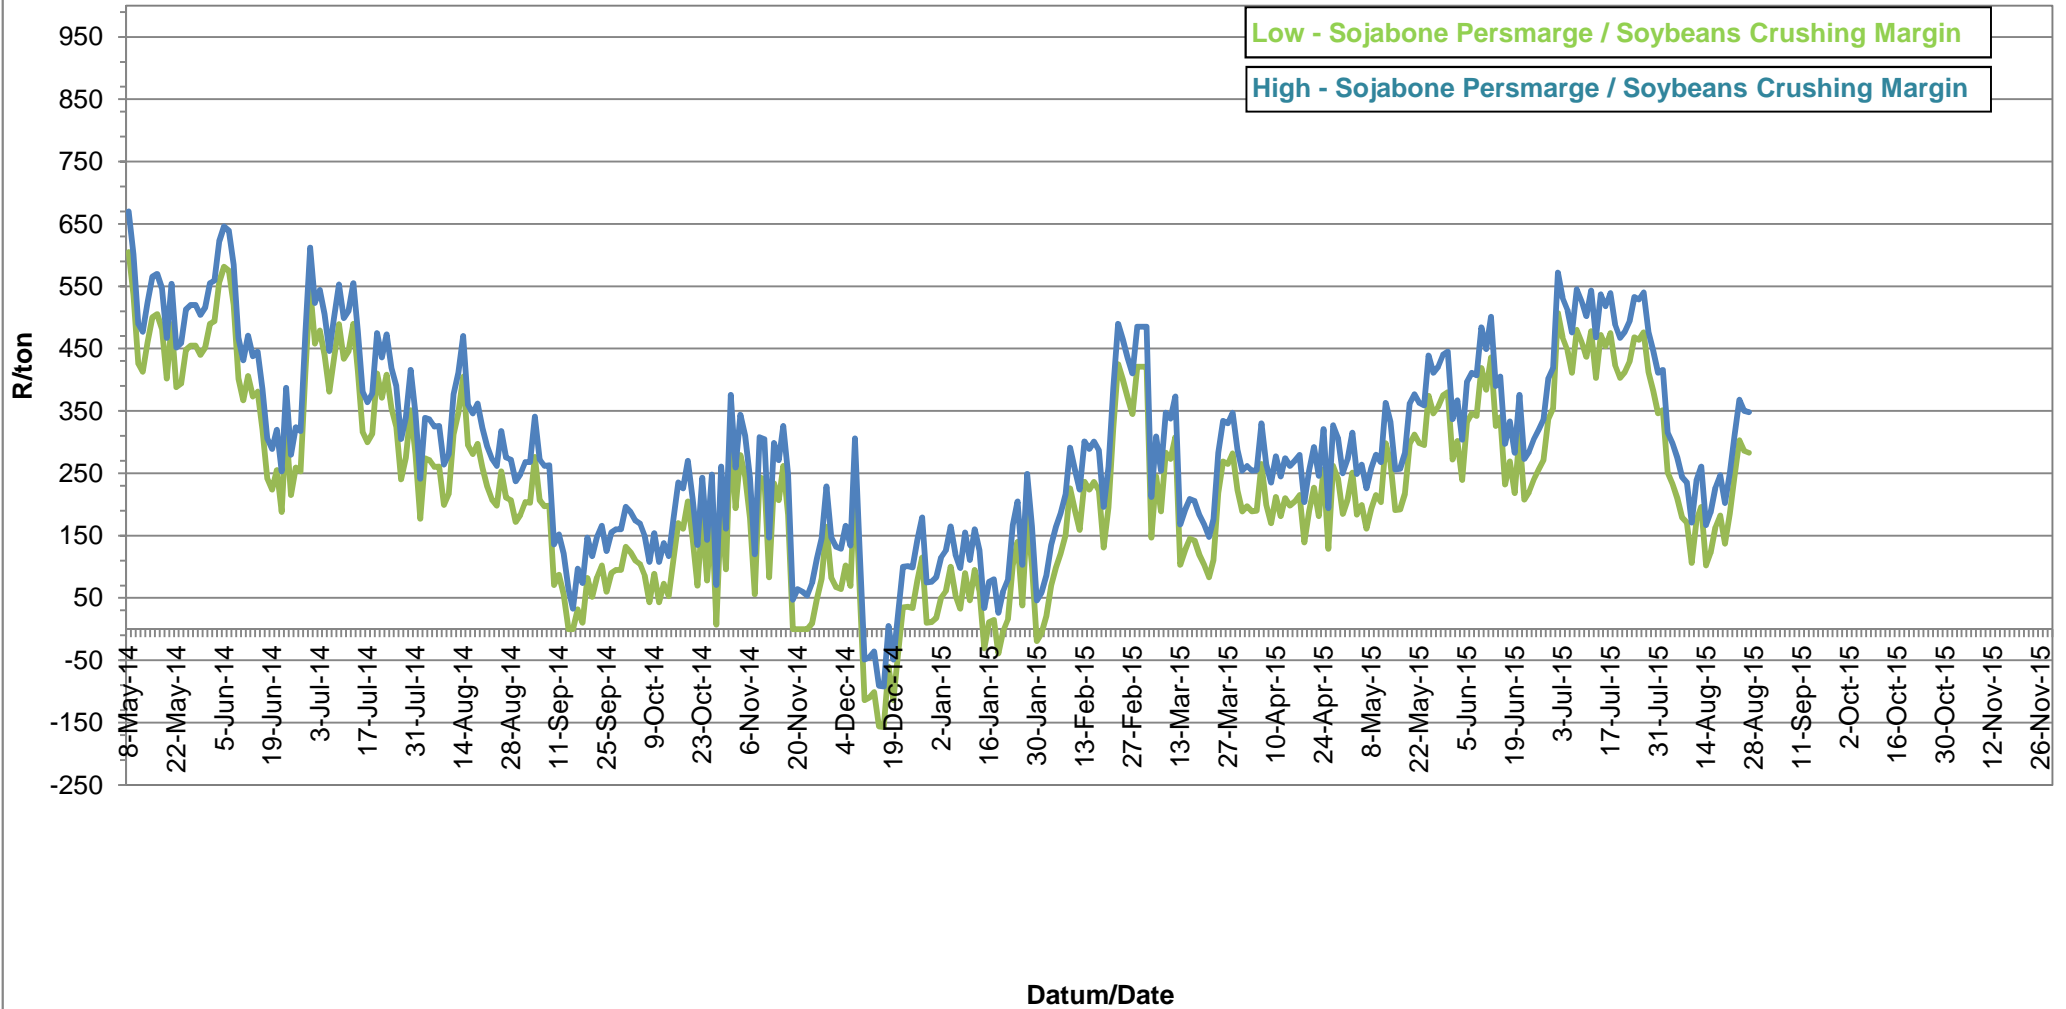

PRYSE VAN SOJABONE GELEWER IN RANDFONTEIN PRICES OF SOYBEANS DELIVERED IN RANDFONTEIN