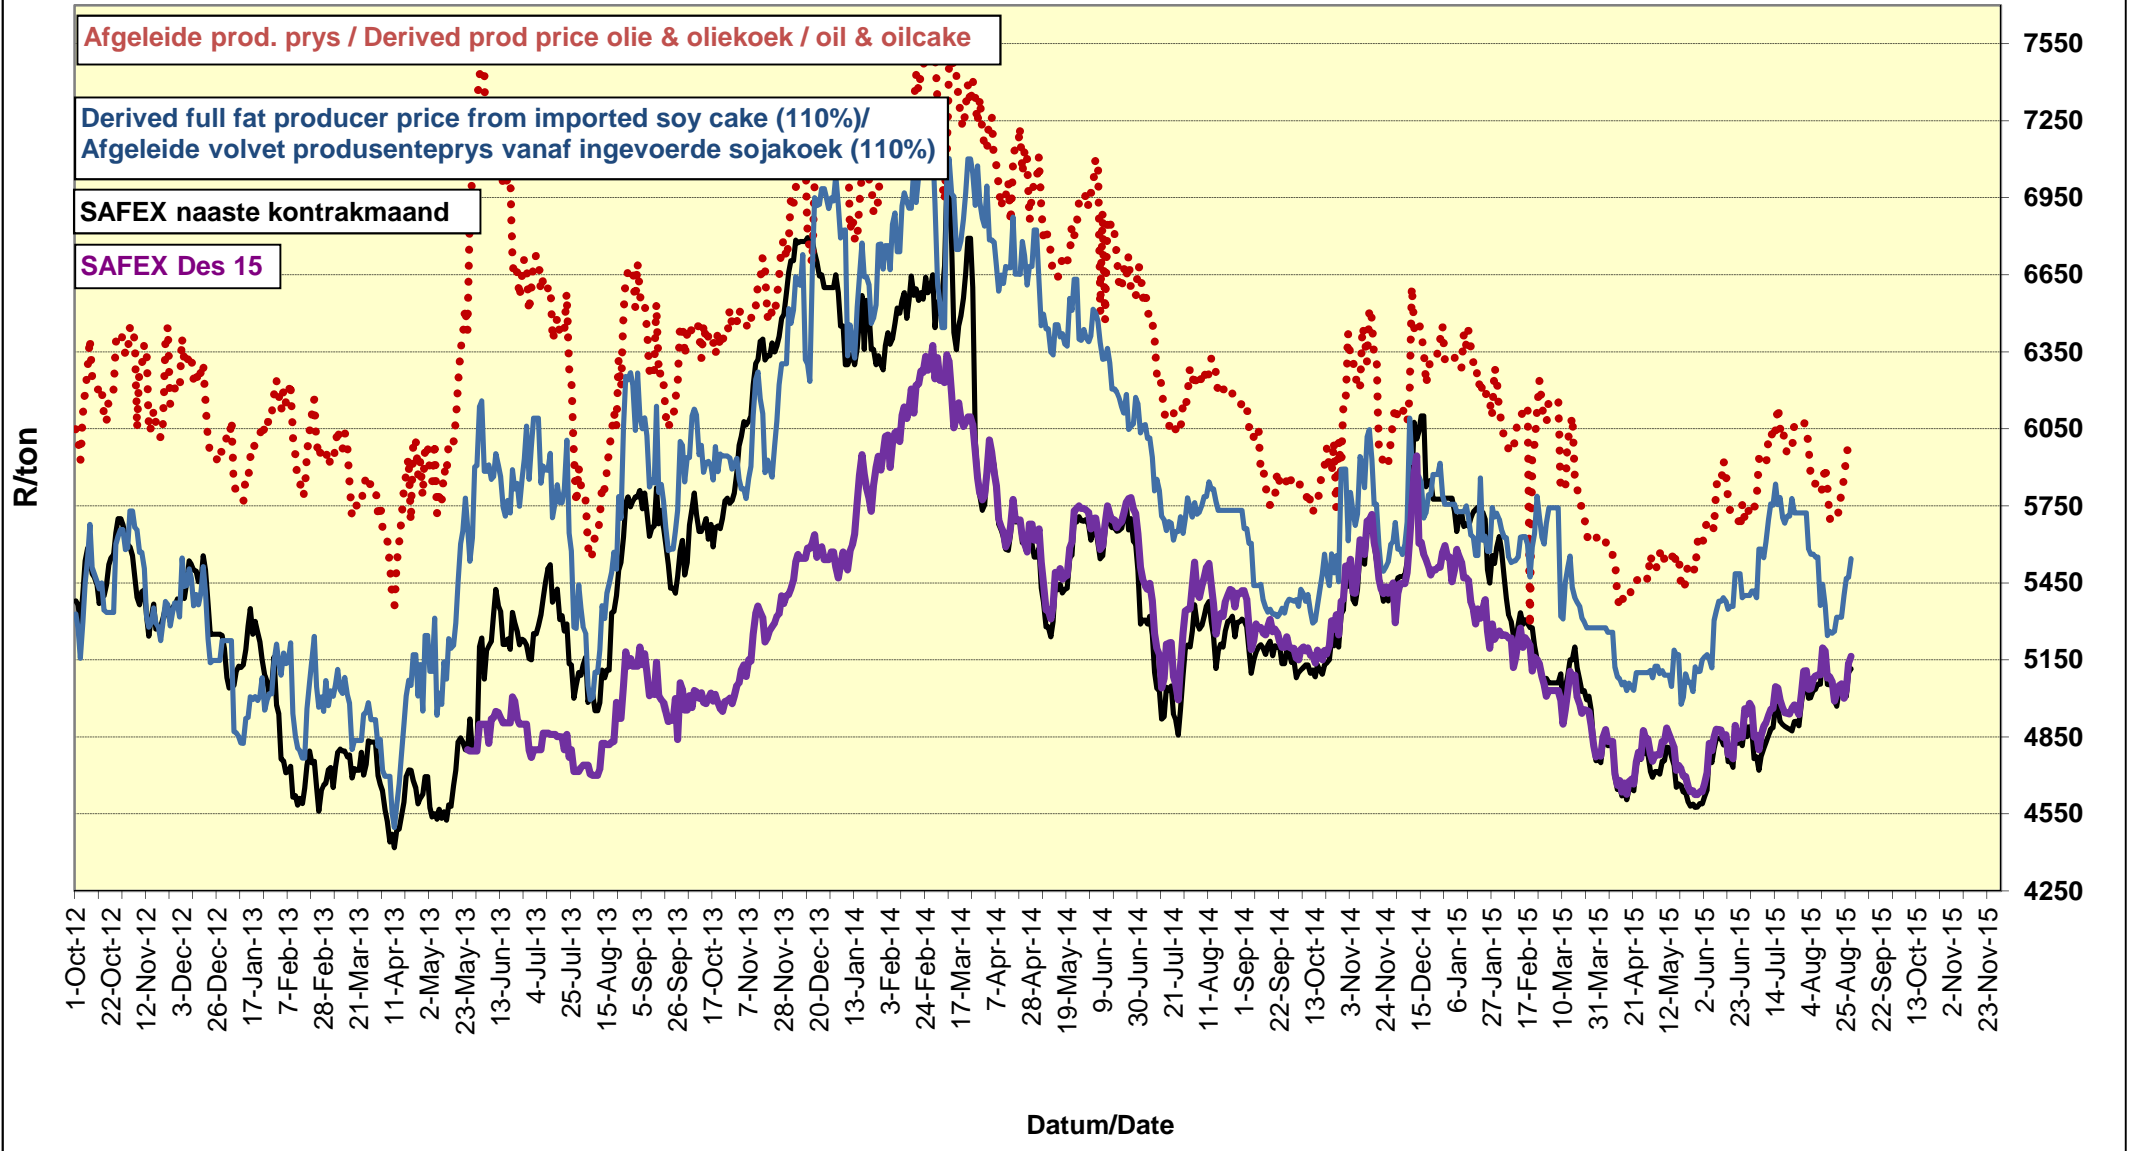

**PRYSE VAN SOJABONE GELEWER IN RANDFONTEIN
PRICES OF SOYBEANS DELIVERED IN RANDFONTEIN**