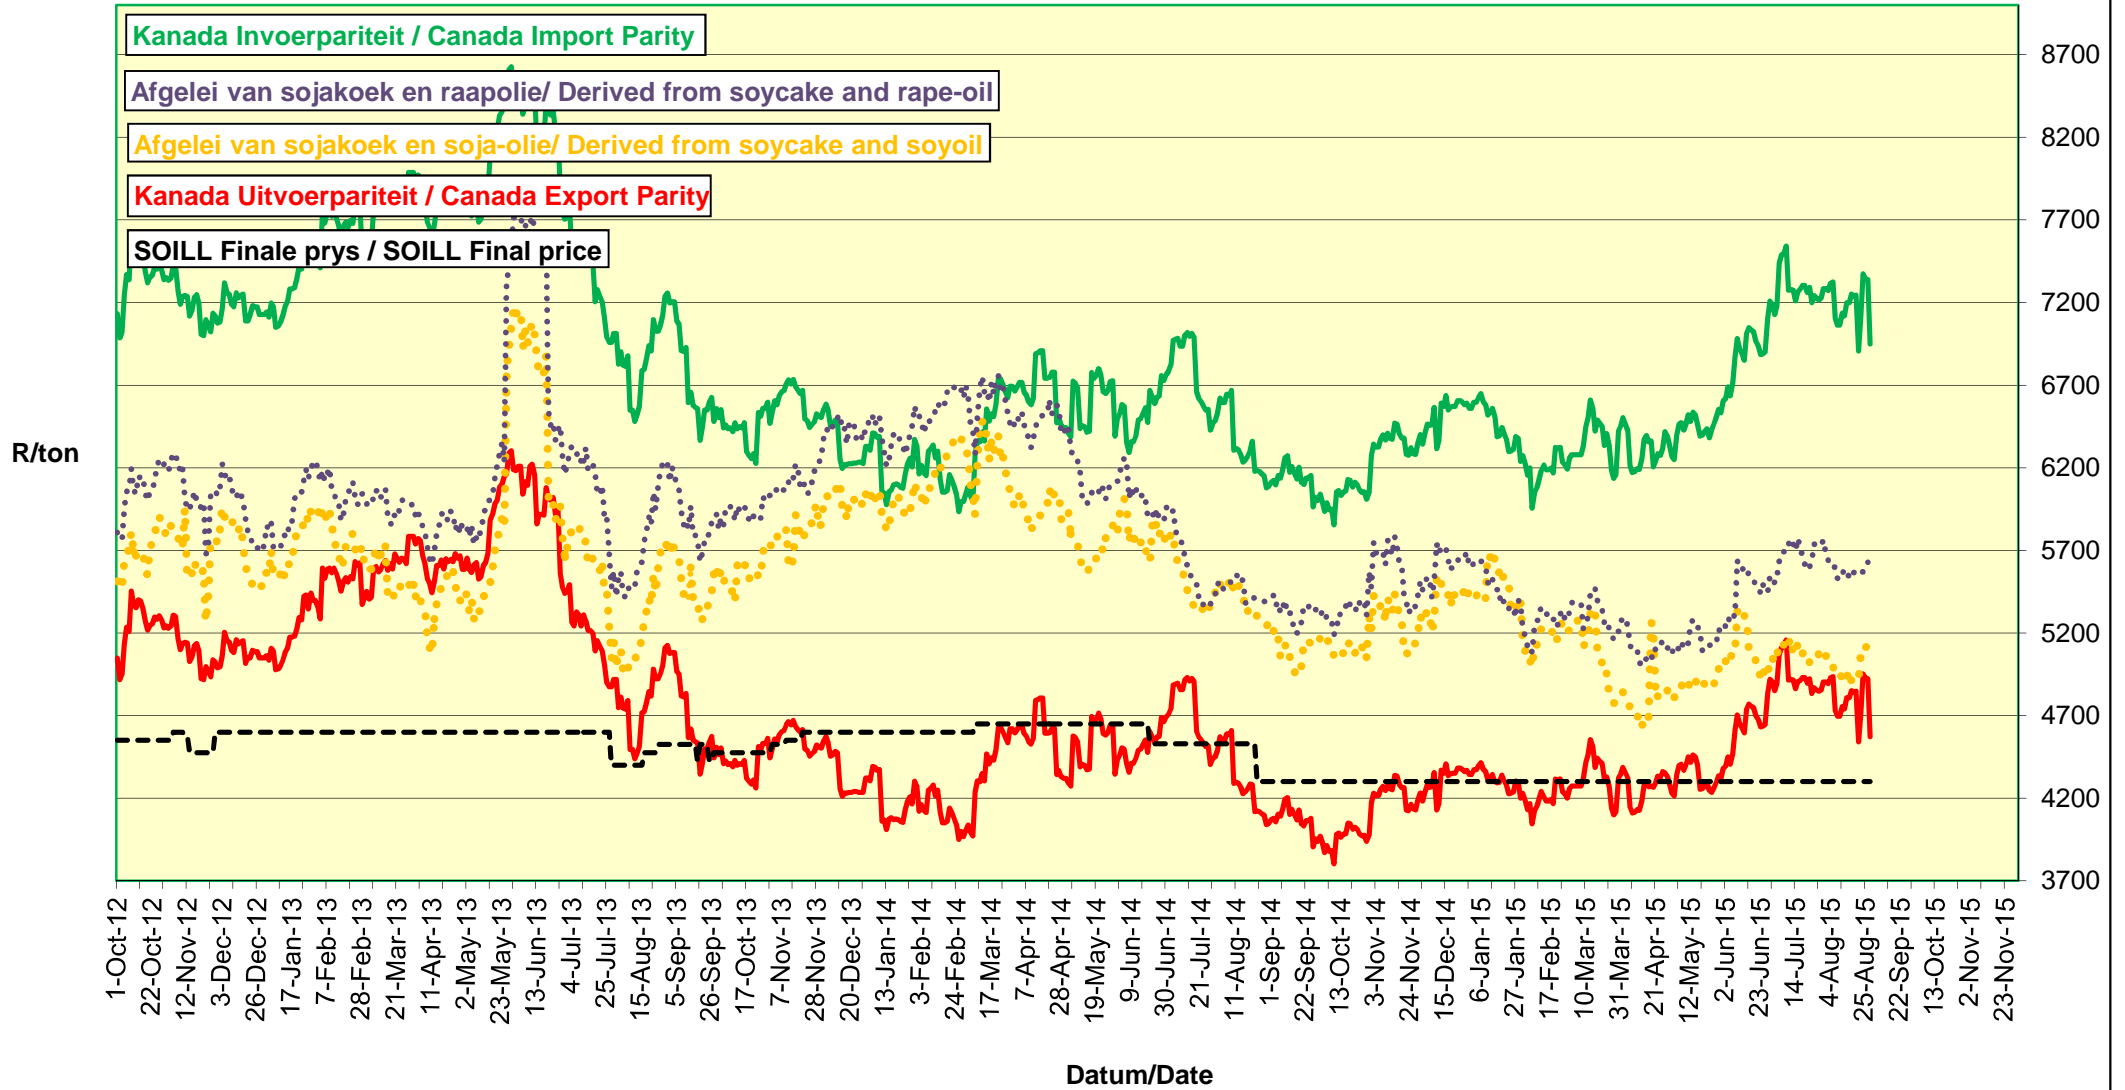

Kanolapryse in die Suid-Kaap (Swellendam)/ Prices of Canola in the South Cape (Swellendam)