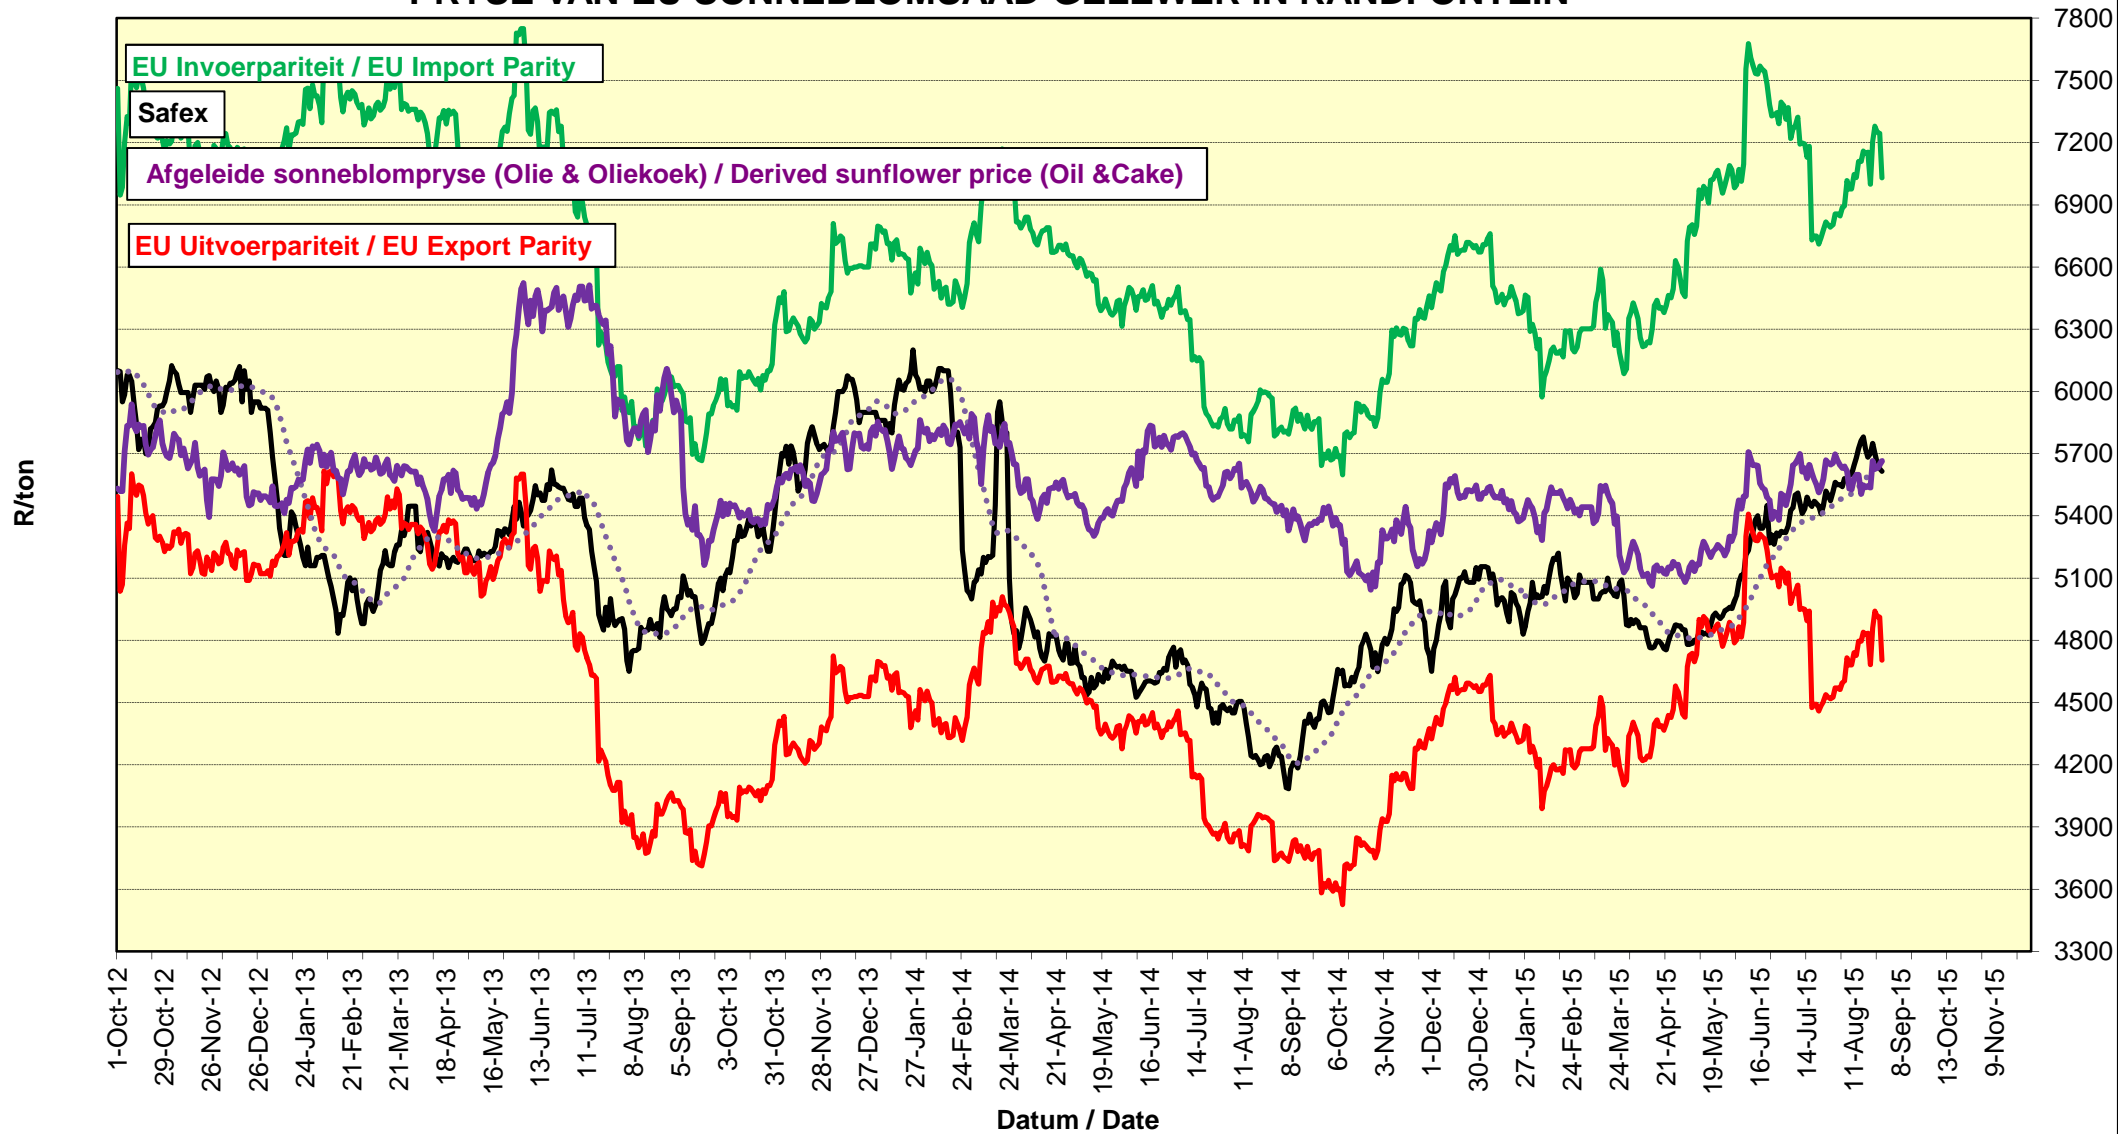

# PRYSE VAN SOJABONE GELEWER IN RANDFONTEIN PRICES OF SOYBEANS DELIVERED IN RANDFONTEIN