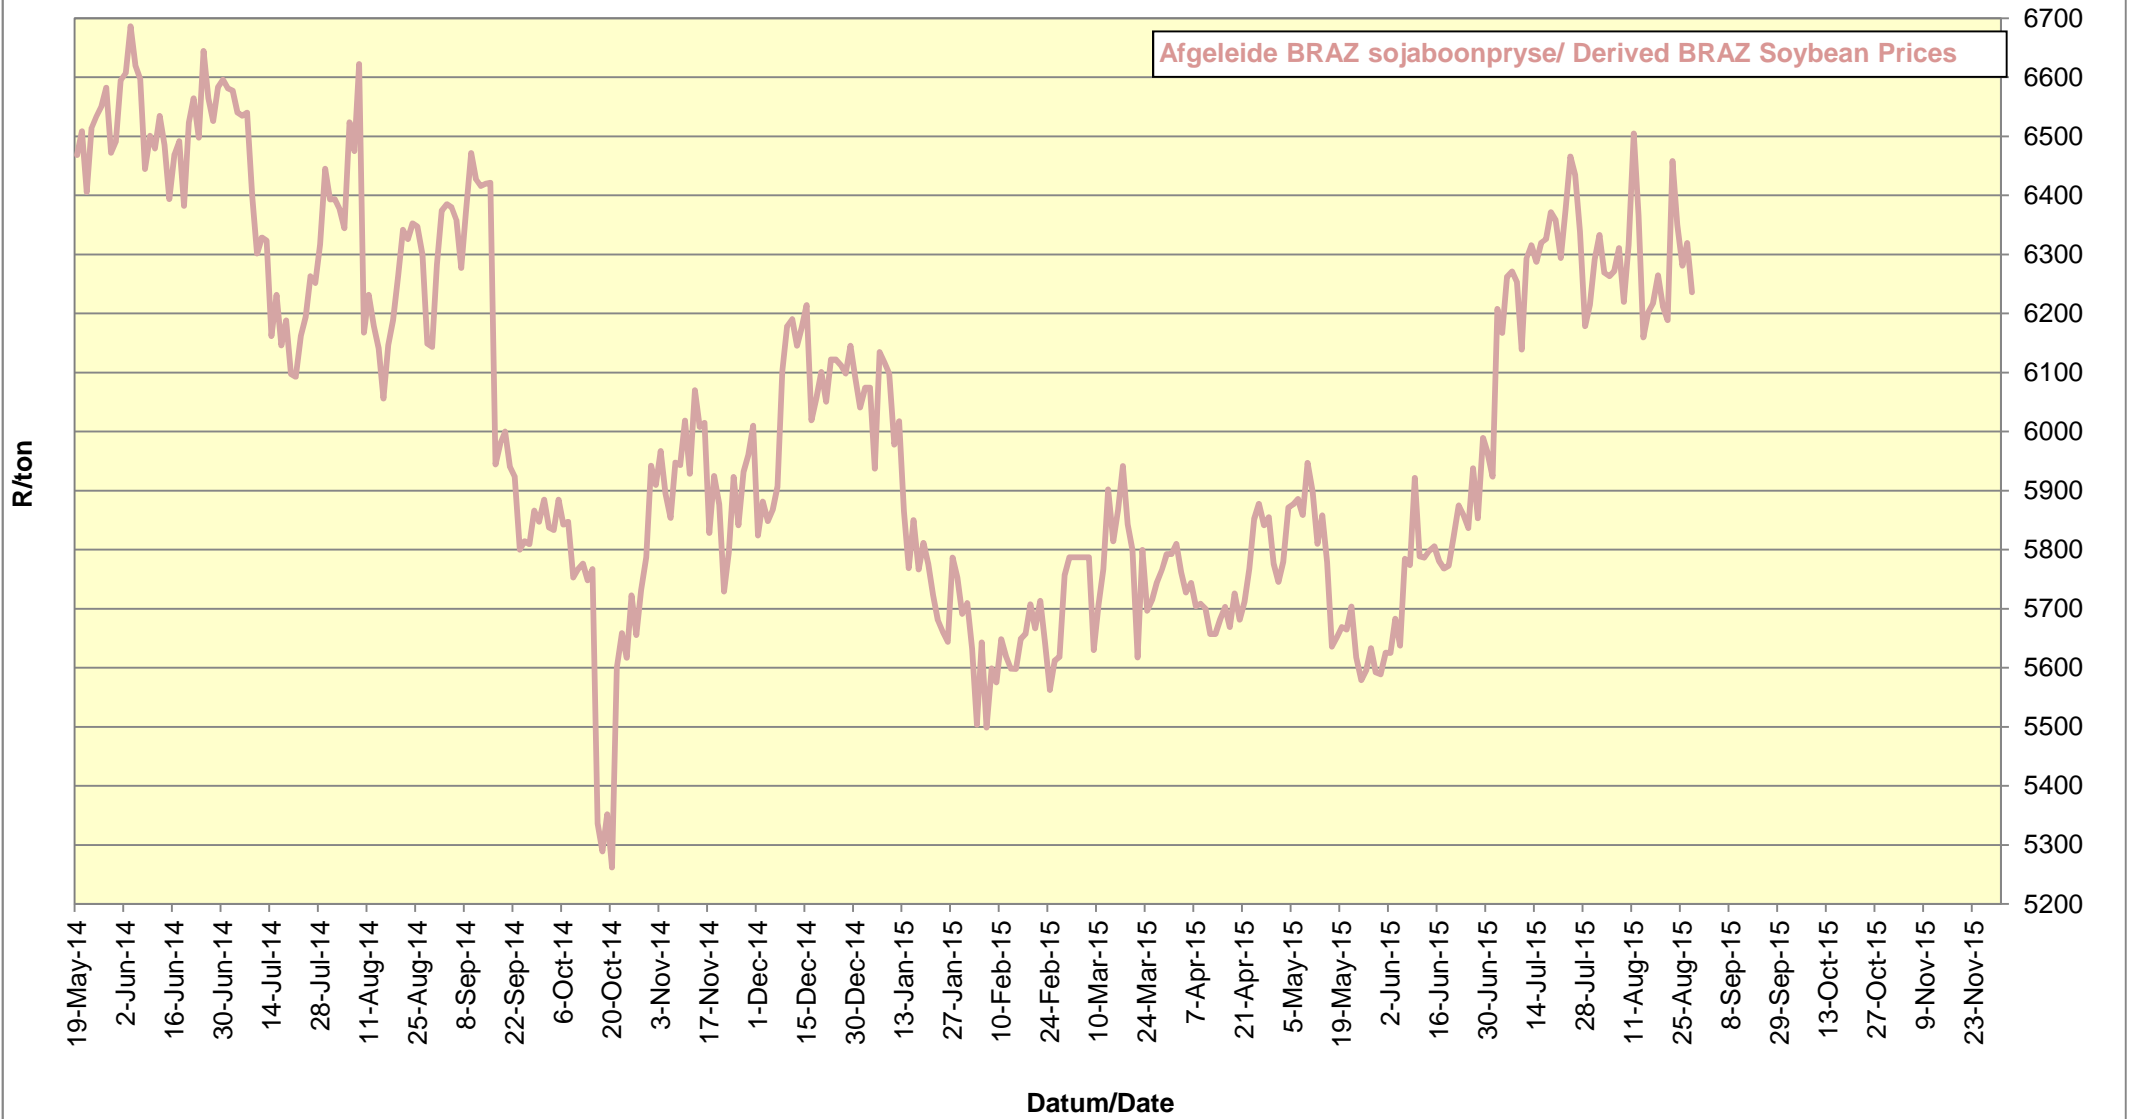

PRYSE VAN SOJABONE GELEWER IN RANDFONTEIN PRICES OF SOYBEANS DELIVERED IN RANDFONTEIN