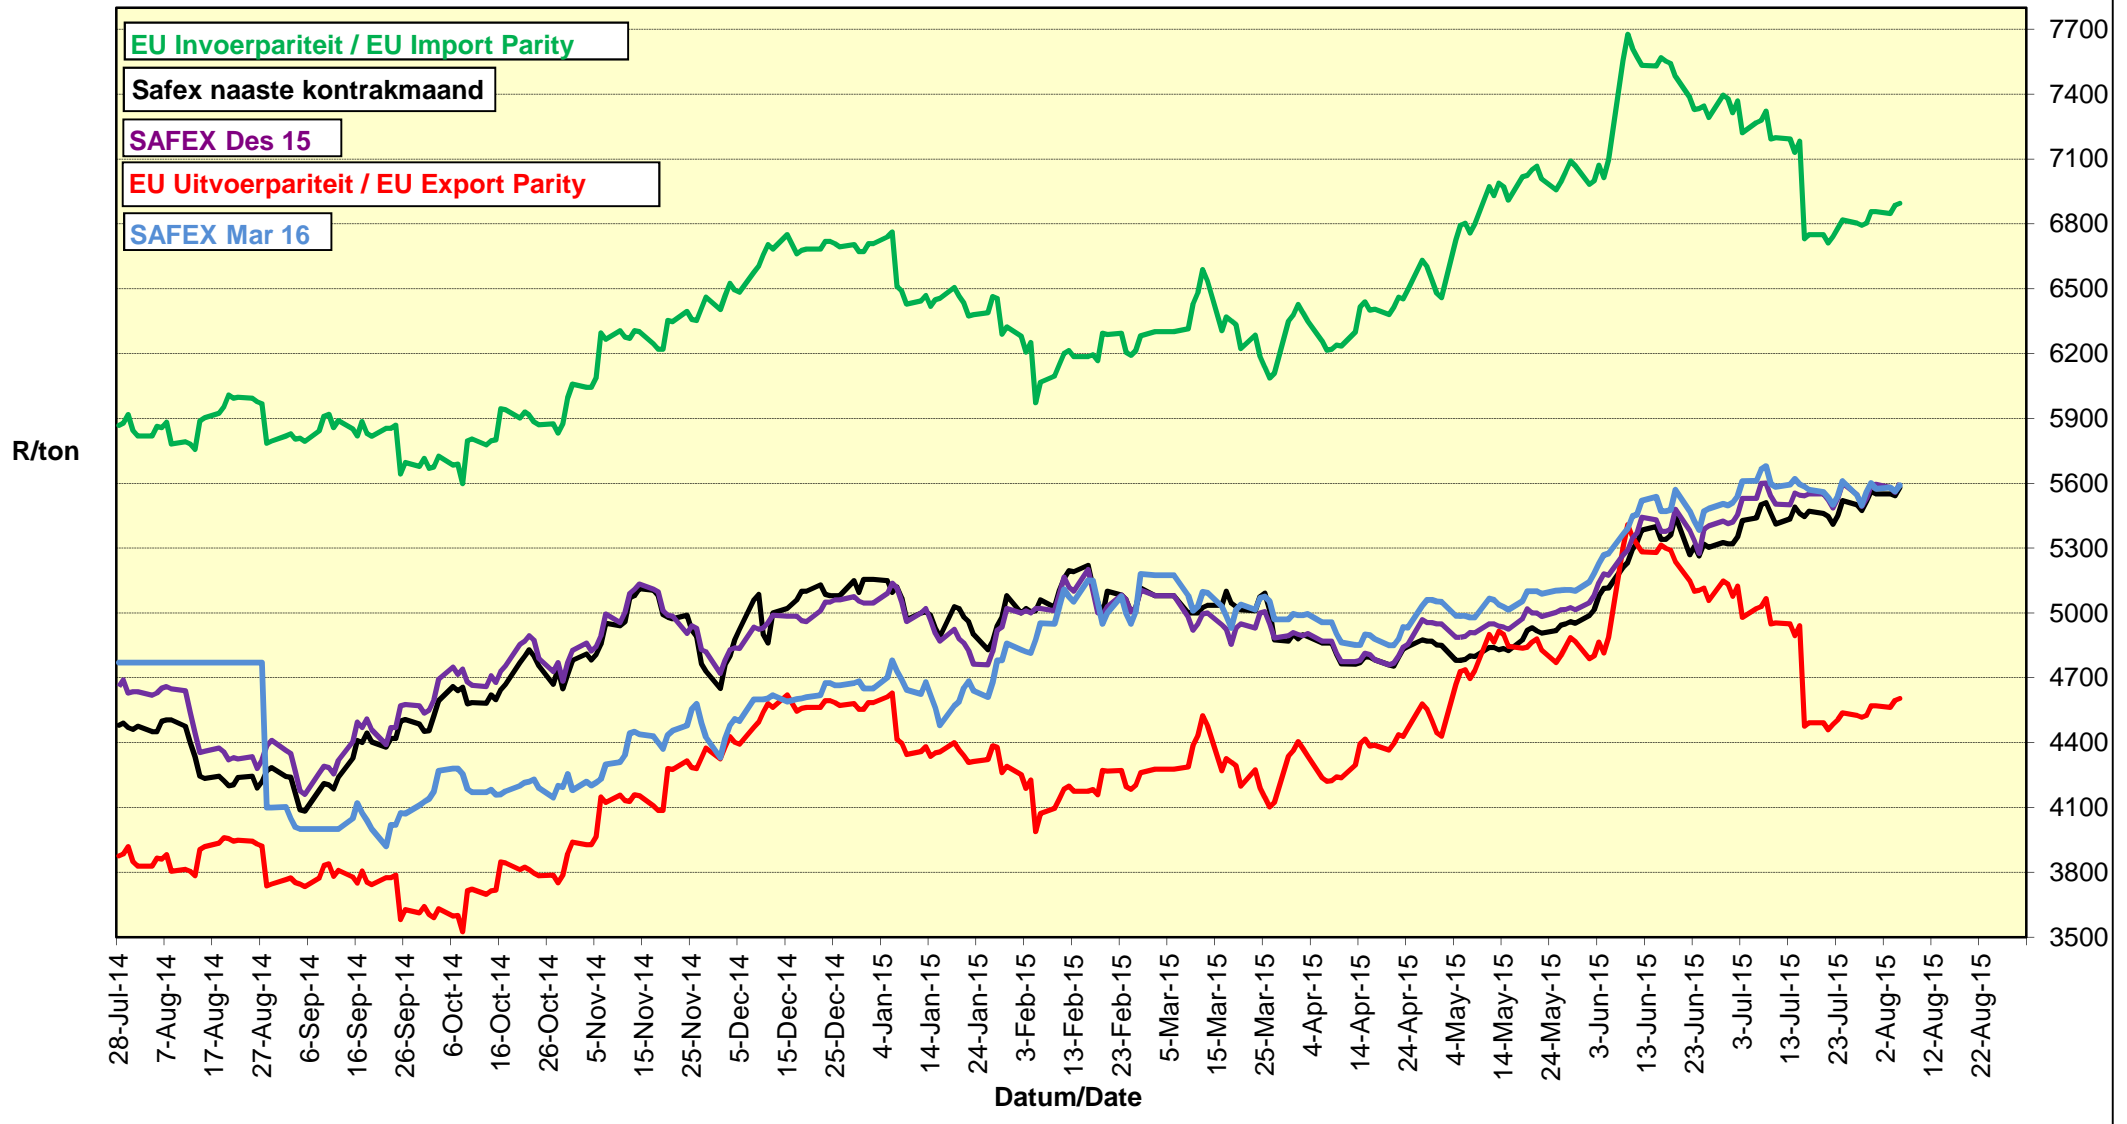

PRYSE VAN EU SONNEBLOMSAAD GELEWER IN RANDFONTEIN PRICES OF EU SUNFLOWER SEED DELIVERED IN RANDFONTEIN