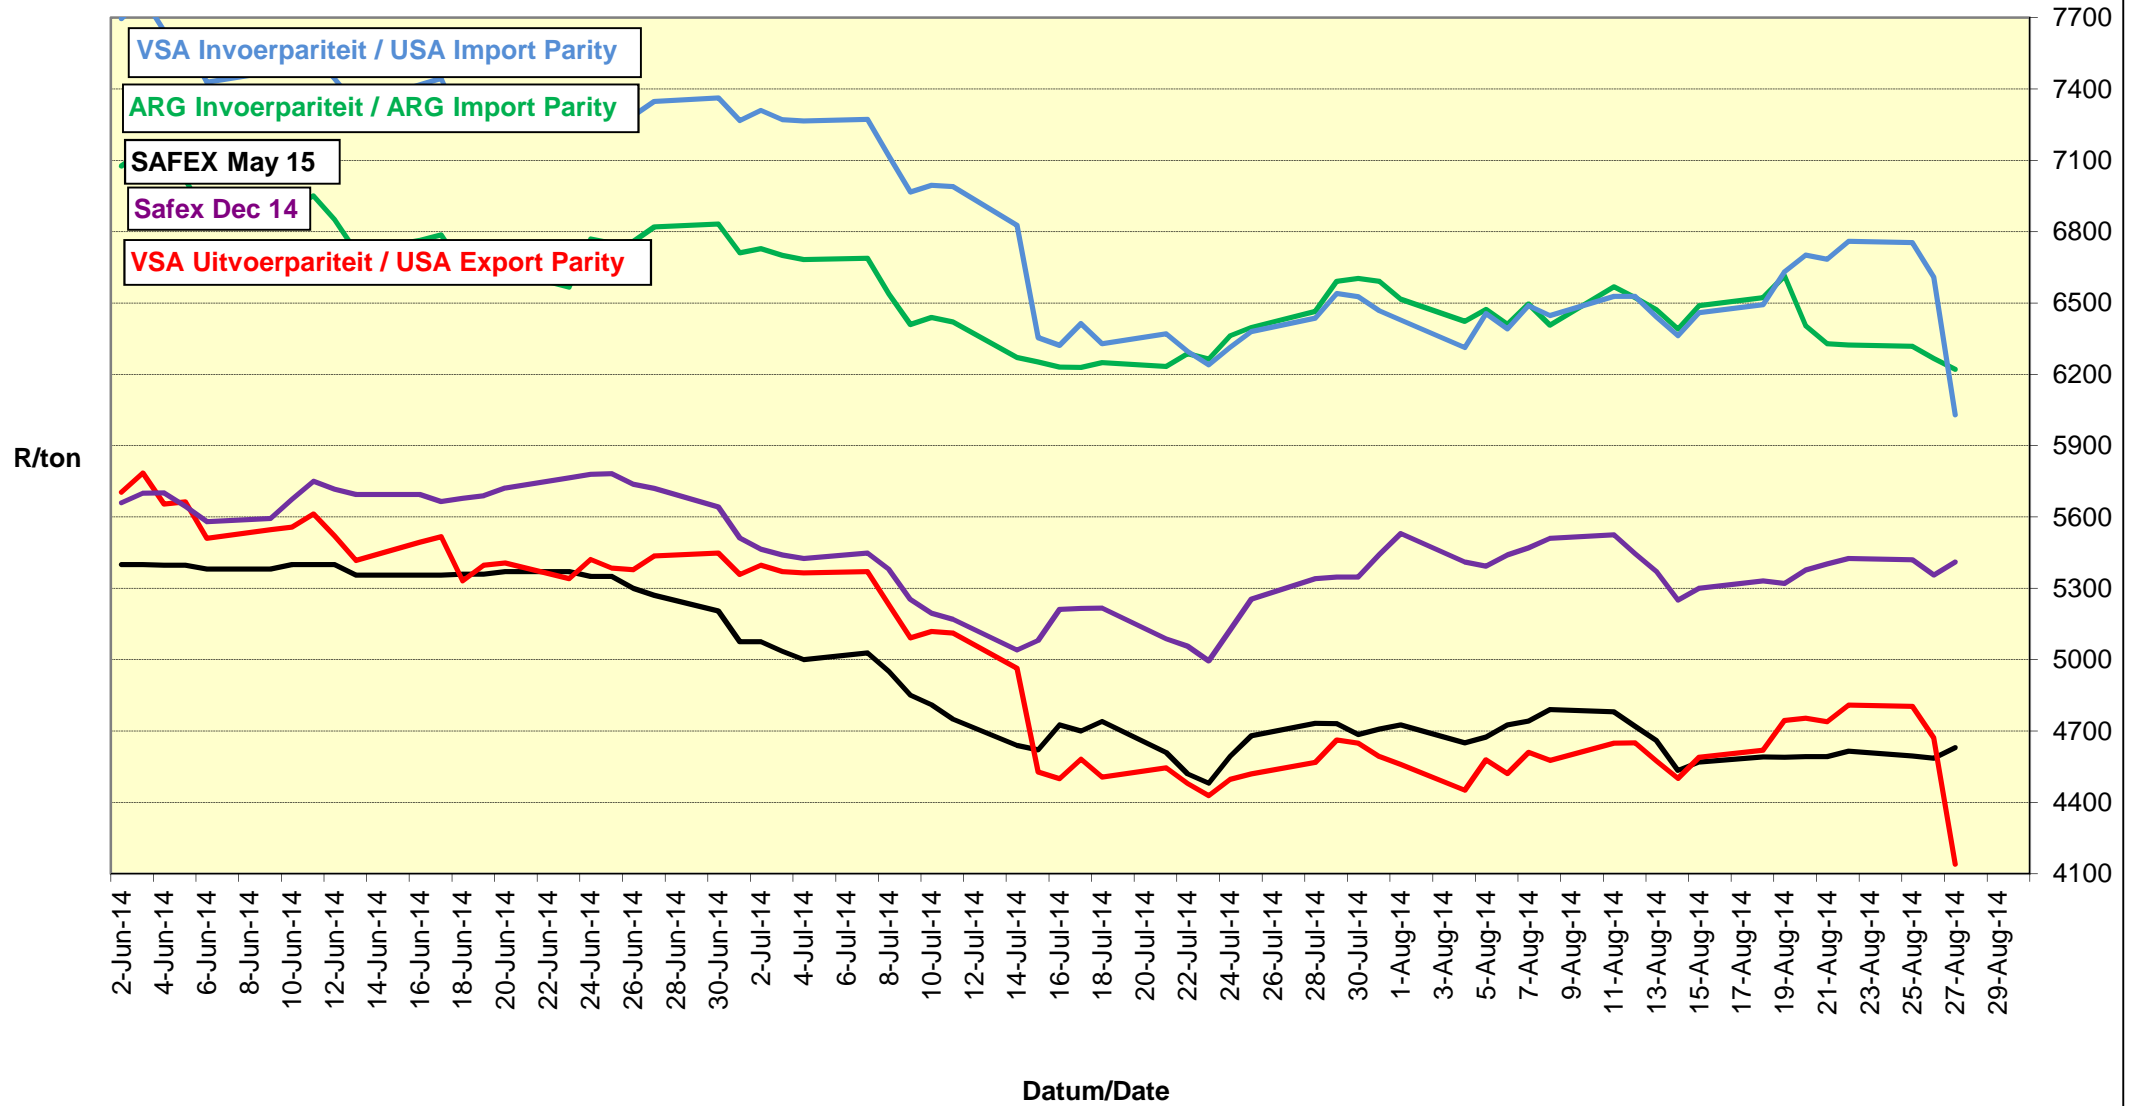

PRYSE VAN SOJABONE GELEWER IN RANDFONTEIN PRICES OF SOYBEANS DELIVERED IN RANDFONTEIN