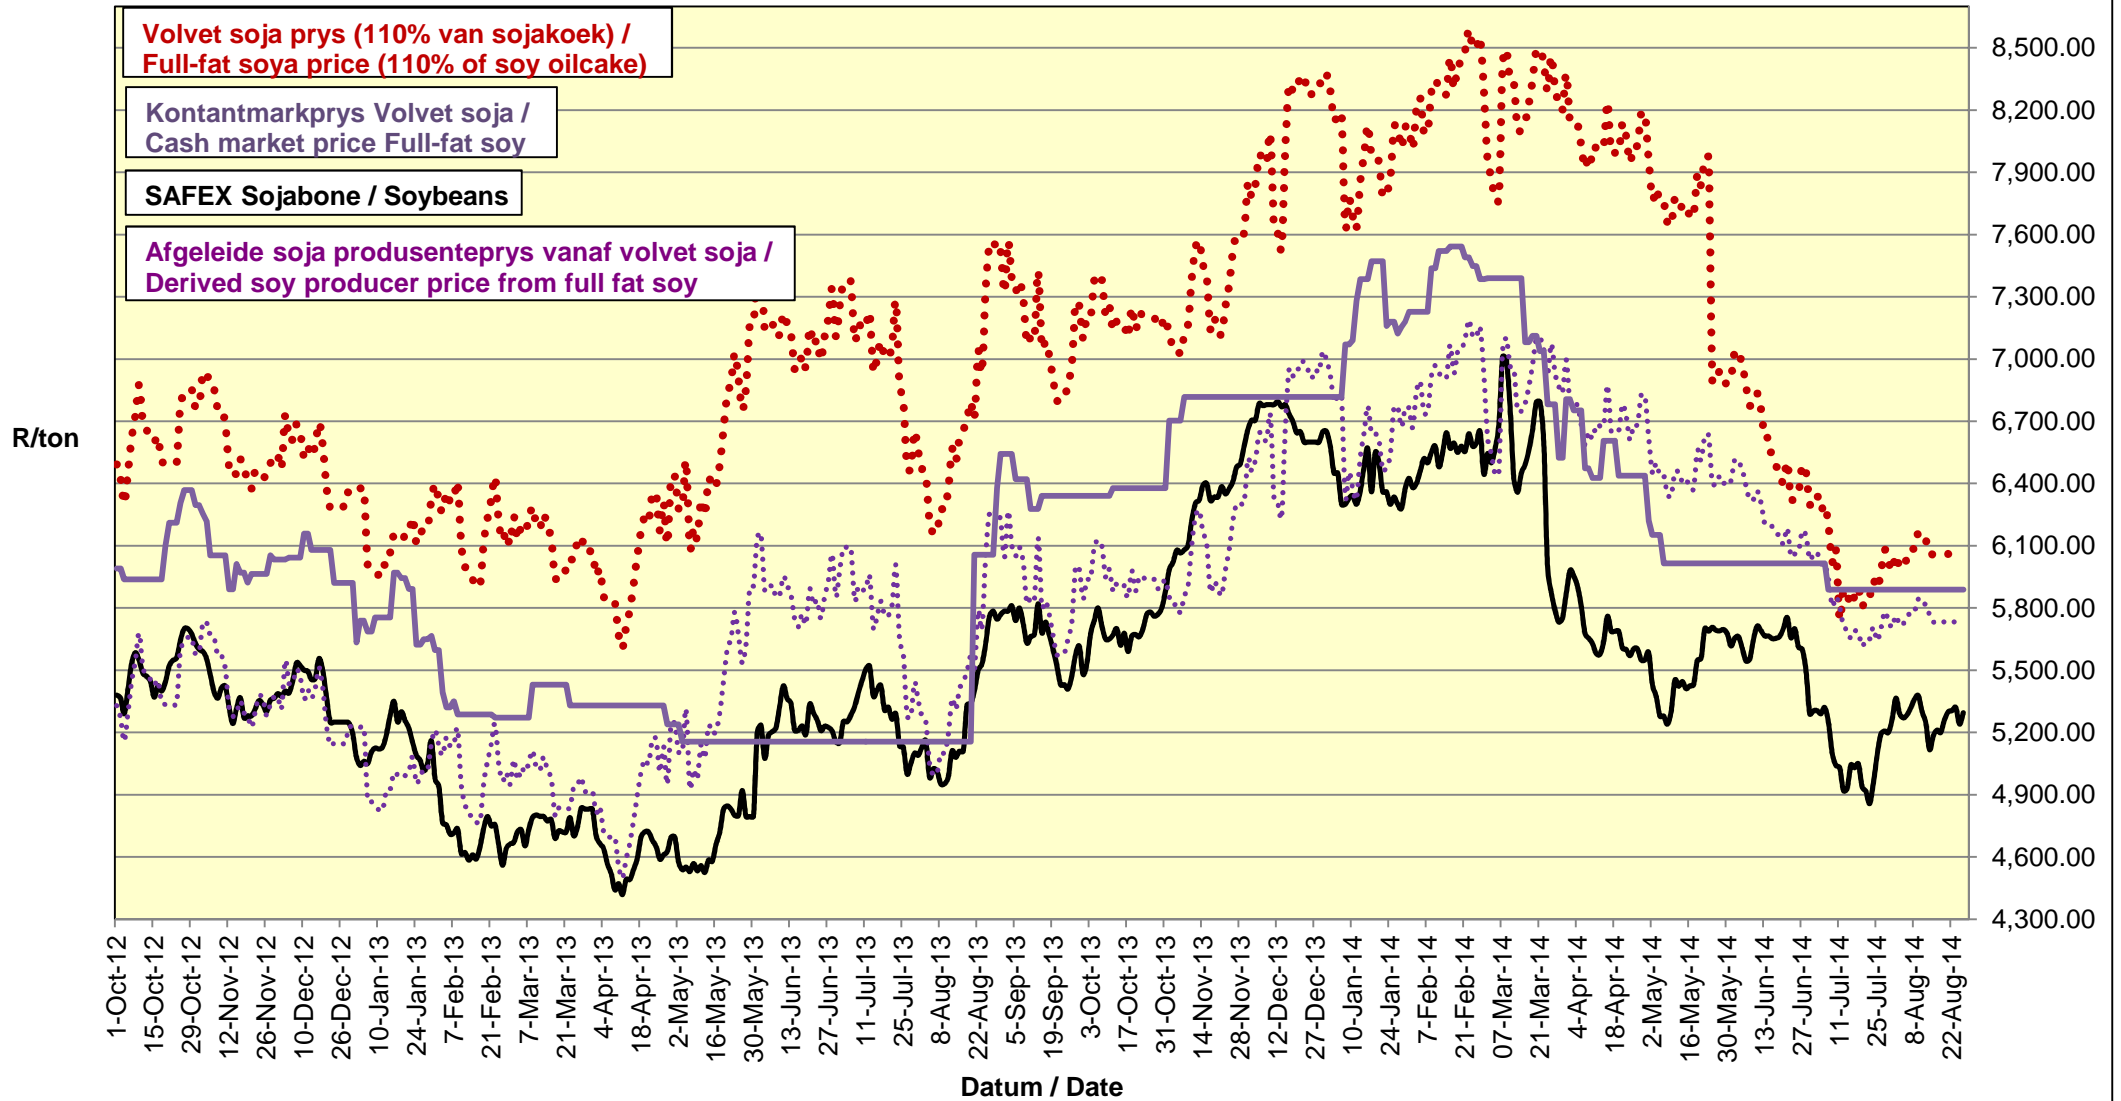

PRYSE VAN SOJABONE GELEWER IN RANDFONTEIN PRICES OF SOYBEANS DELIVERED IN RANDFONTEIN

**PRYSE VAN SOJABONE GELEWER IN RANDFONTEIN
PRICES OF SOYBEANS DELIVERED IN RANDFONTEIN**

PRYSE VAN SOJABONE GELEWER IN RANDFONTEIN

PRICES OF SOYBEANS DELIVERED IN RANDFONTEIN

PRYSE VAN SOJABONE GELEWER IN RANDFONTEIN PRICES OF SOYBEANS DELIVERED IN RANDFONTEIN

Afgeleide sojaboon produsente - en volvet sojaboonpryse Derived soy producer price and full-fat soy prices

Kanolapryse in die Suid-Kaap (Swellendam)/ Prices of Canola in the South Cape (Swellendam)

**PRYSE VAN UITGEDOP EN GESORTEERDE VSA KEURGRAAD GRONDBONE MET 'N
PITGROOTTE VAN 40/50 pitgrootte (RANDFONTEIN)
PRICES OF PROCESSED AND GRADED USA CHOICE GRADE GROUNDNUTS (40/50)
(RANDFONTEIN)**