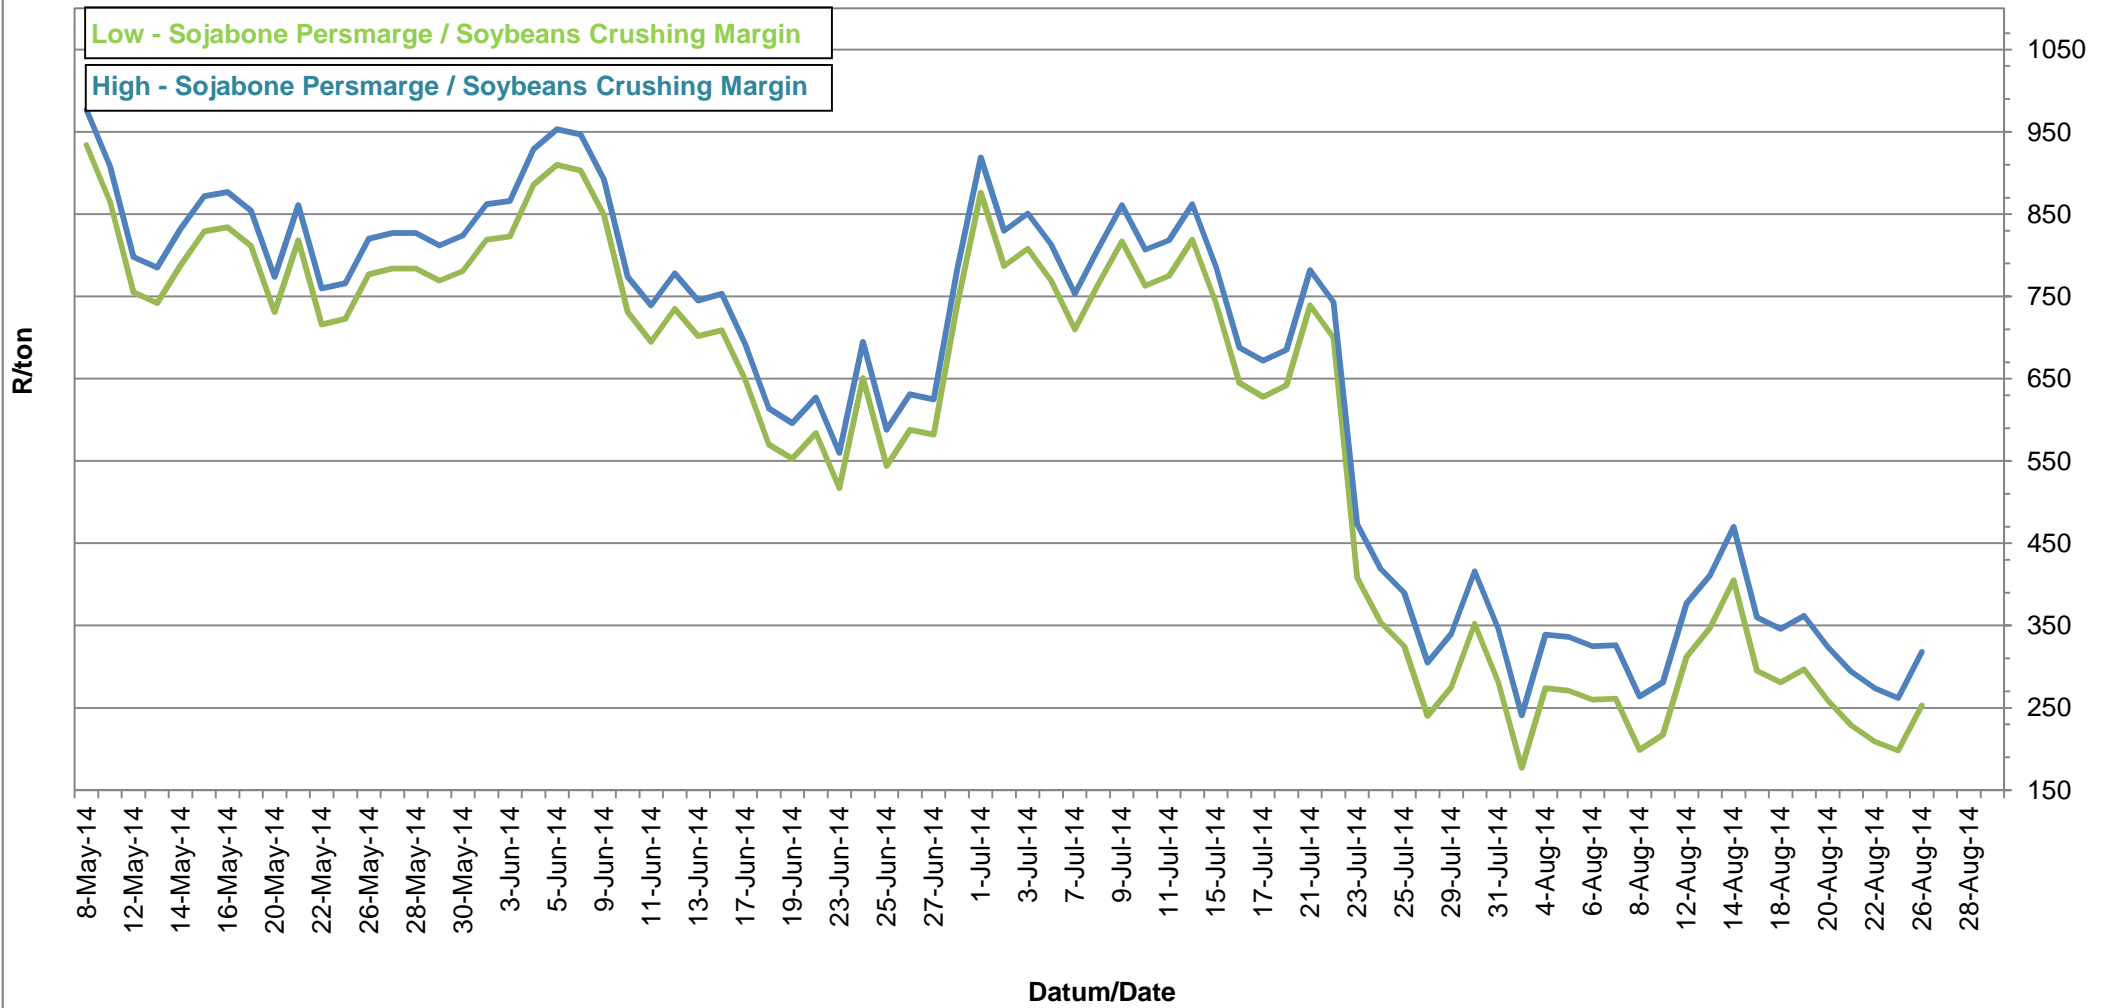

PRYSE VAN SOJABONE GELEWER IN RANDFONTEIN

PRICES OF SOYBEANS DELIVERED IN RANDFONTEIN