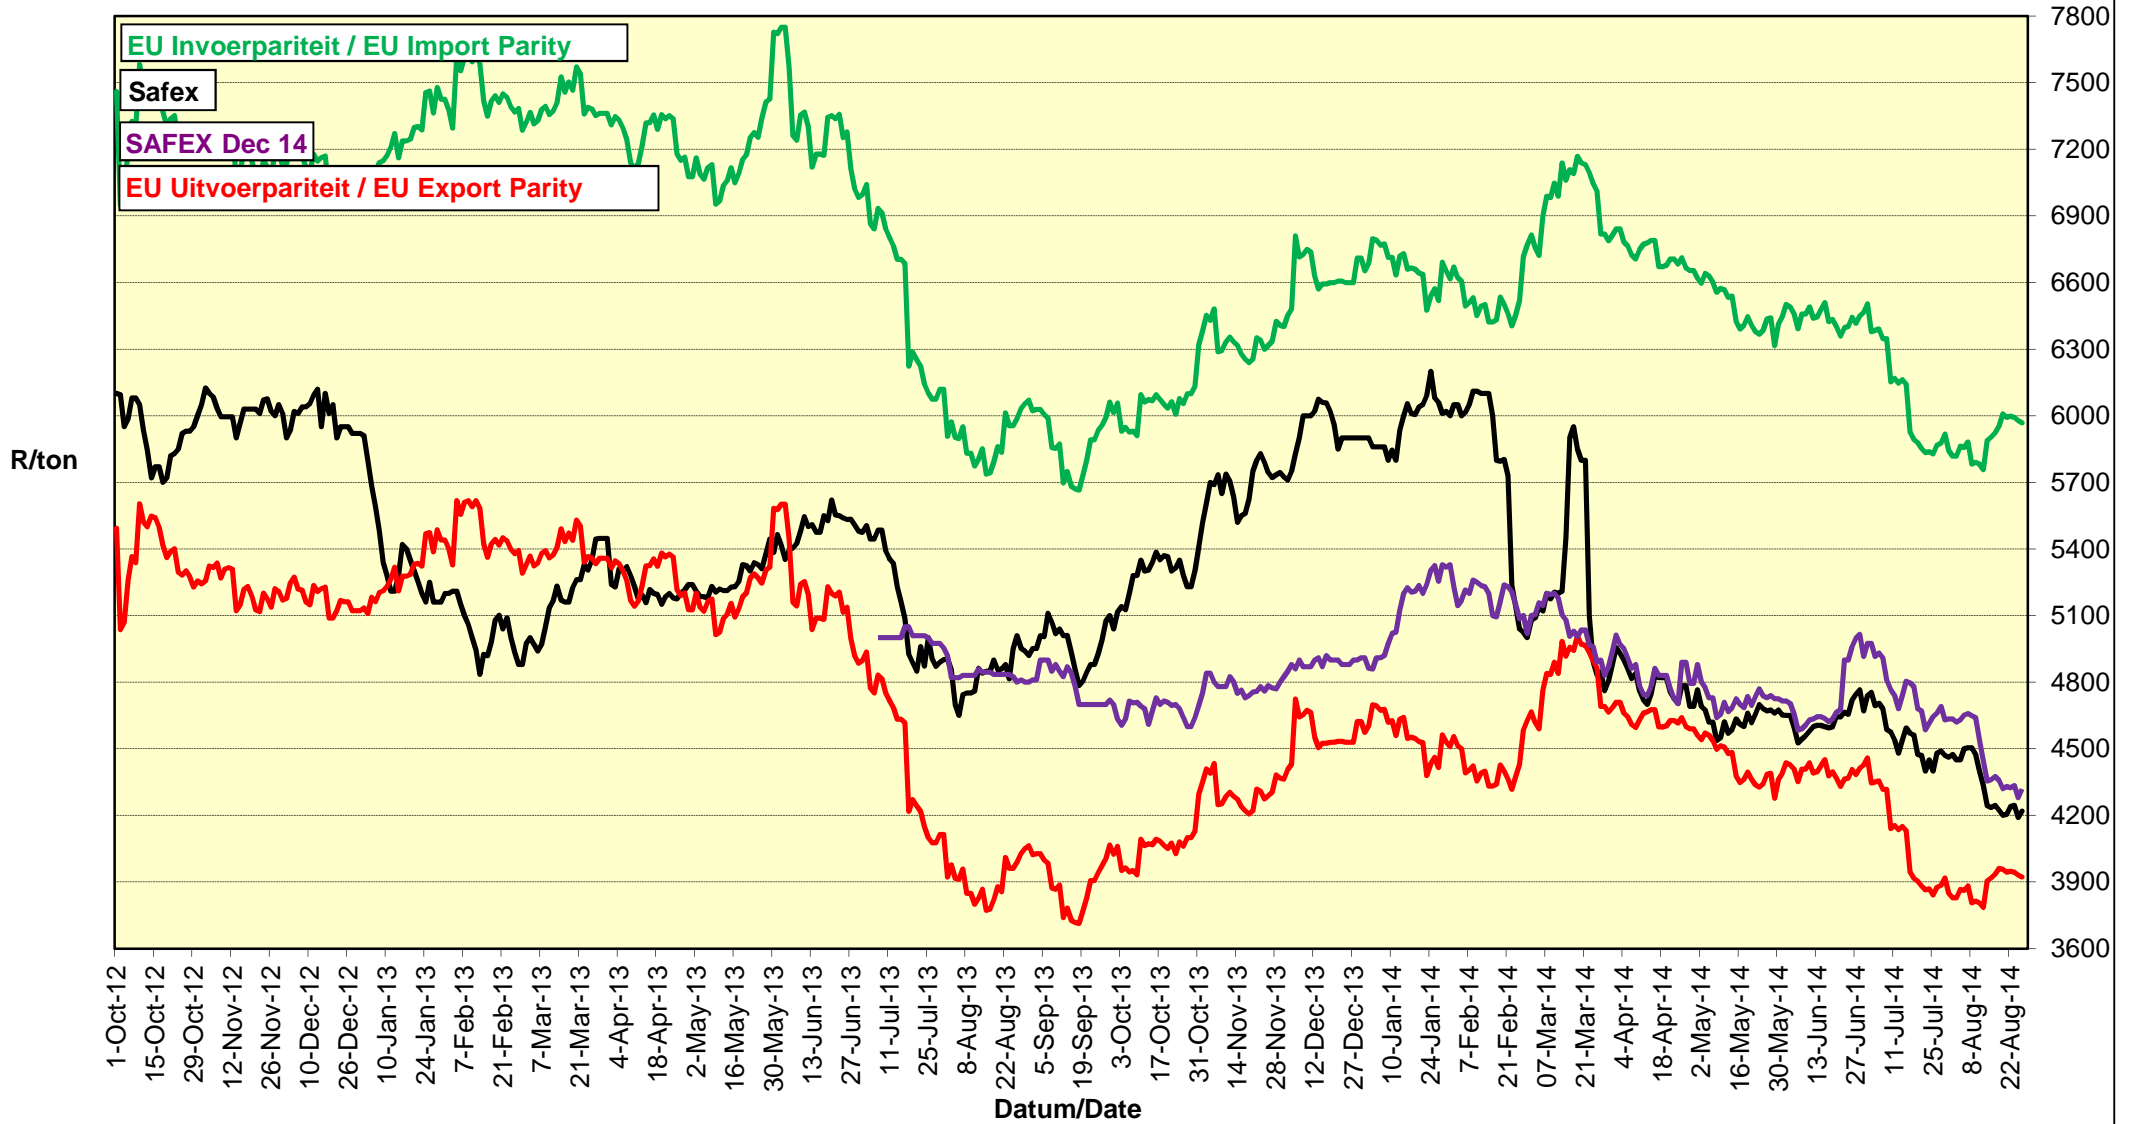

PRICES OF EU SUNFLOWER SEED DELIVERED IN RANDFONTEIN PRYSE VAN EU SONNEBLOMSAAD GELEWER IN RANDFONTEIN

PRYSE VAN SOJABONE GELEWER IN RANDFONTEIN PRICES OF SOYBEANS DELIVERED IN RANDFONTEIN

PRYSE VAN EU SONNEBLOMSAAD GELEWER IN RANDFONTEIN PRICES OF EU SUNFLOWER SEED DELIVERED IN RANDFONTEIN