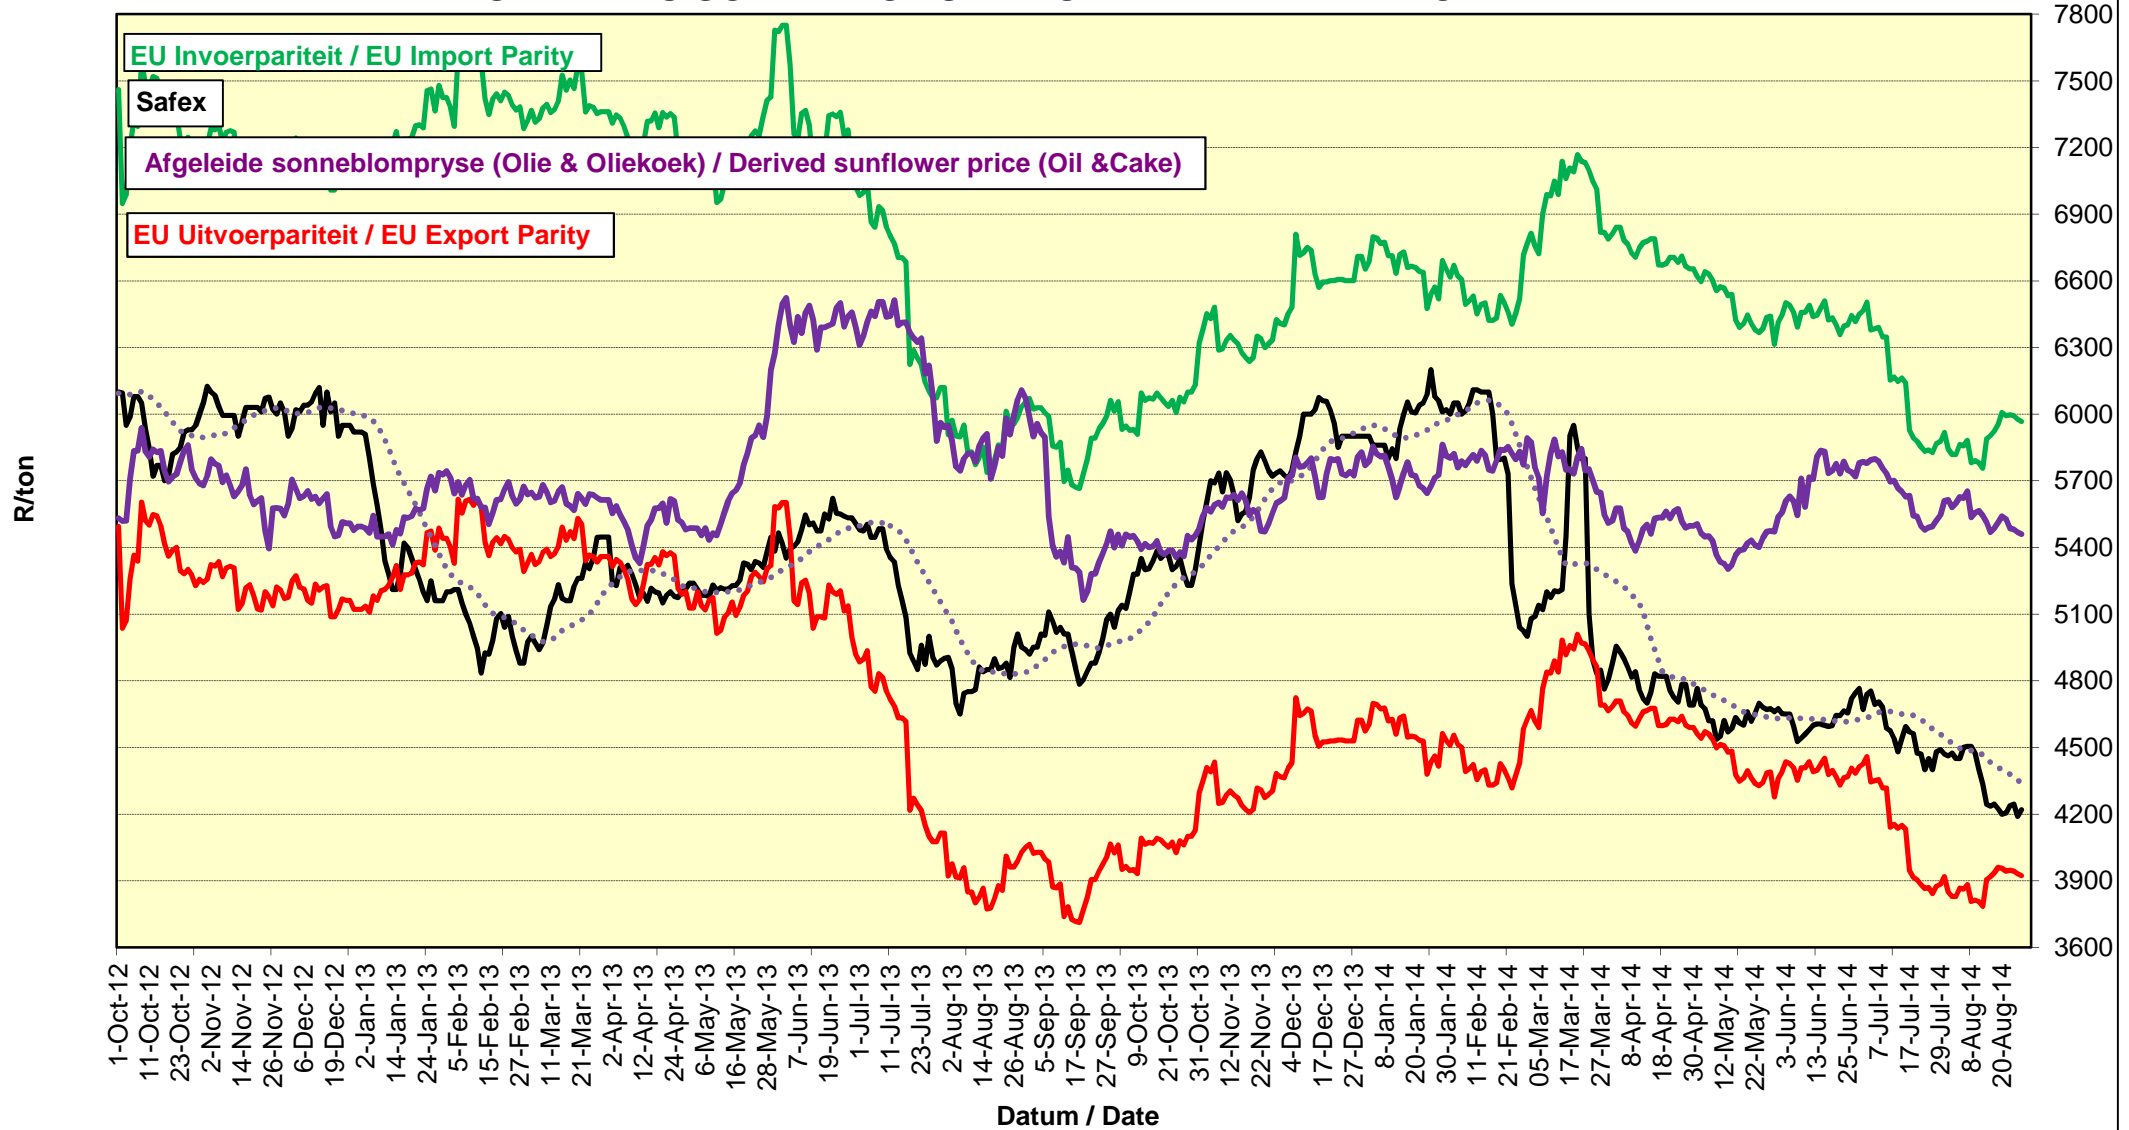

PRICES OF EU SUNFLOWER SEED DELIVERED IN RANDFONTEIN PRYSE VAN EU SONNEBLOMSAAD GELEWER IN RANDFONTEIN

PRYSE VAN SOJABONE GELEWER IN RANDFONTEIN PRICES OF SOYBEANS DELIVERED IN RANDFONTEIN

PRYSE VAN EU SONNEBLOMSAAD GELEWER IN RANDFONTEIN PRICES OF EU SUNFLOWER SEED DELIVERED IN RANDFONTEIN

Kanolapryse in die Suid-Kaap (Swellendam)/ Prices of Canola in the South Cape (Swellendam)

**PRYSE VAN UITGEDOP EN GESORTEERDE VSA KEURGRAAD GRONDBONE MET 'N
PITGROOTTE VAN 40/50 pitgrootte (RANDFONTEIN)
PRICES OF PROCESSED AND GRADED USA CHOICE GRADE GROUNDNUTS (40/50)
(RANDFONTEIN)**