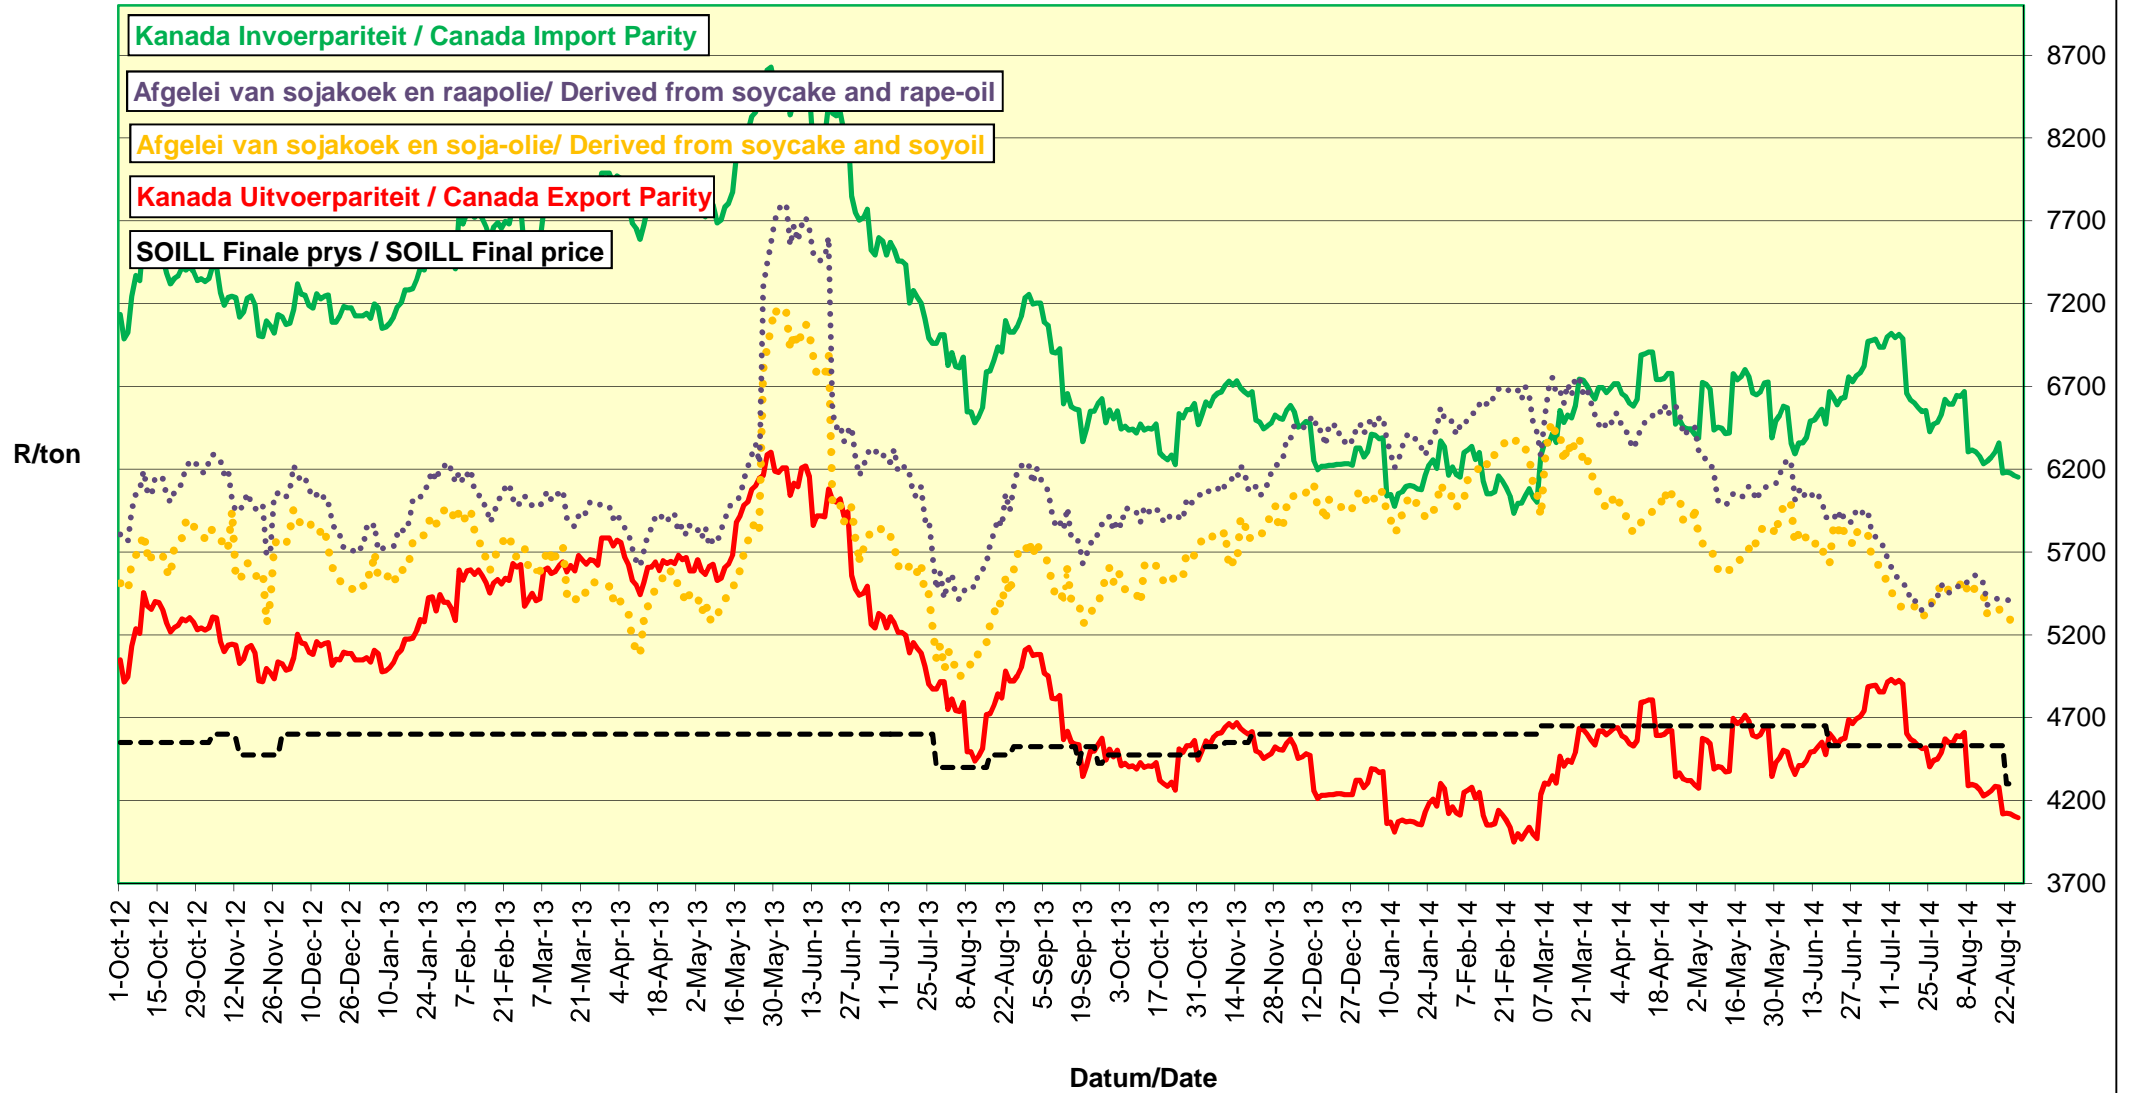

Kanolapryse in die Suid-Kaap (Swellendam)/ Prices of Canola in the South Cape (Swellendam)