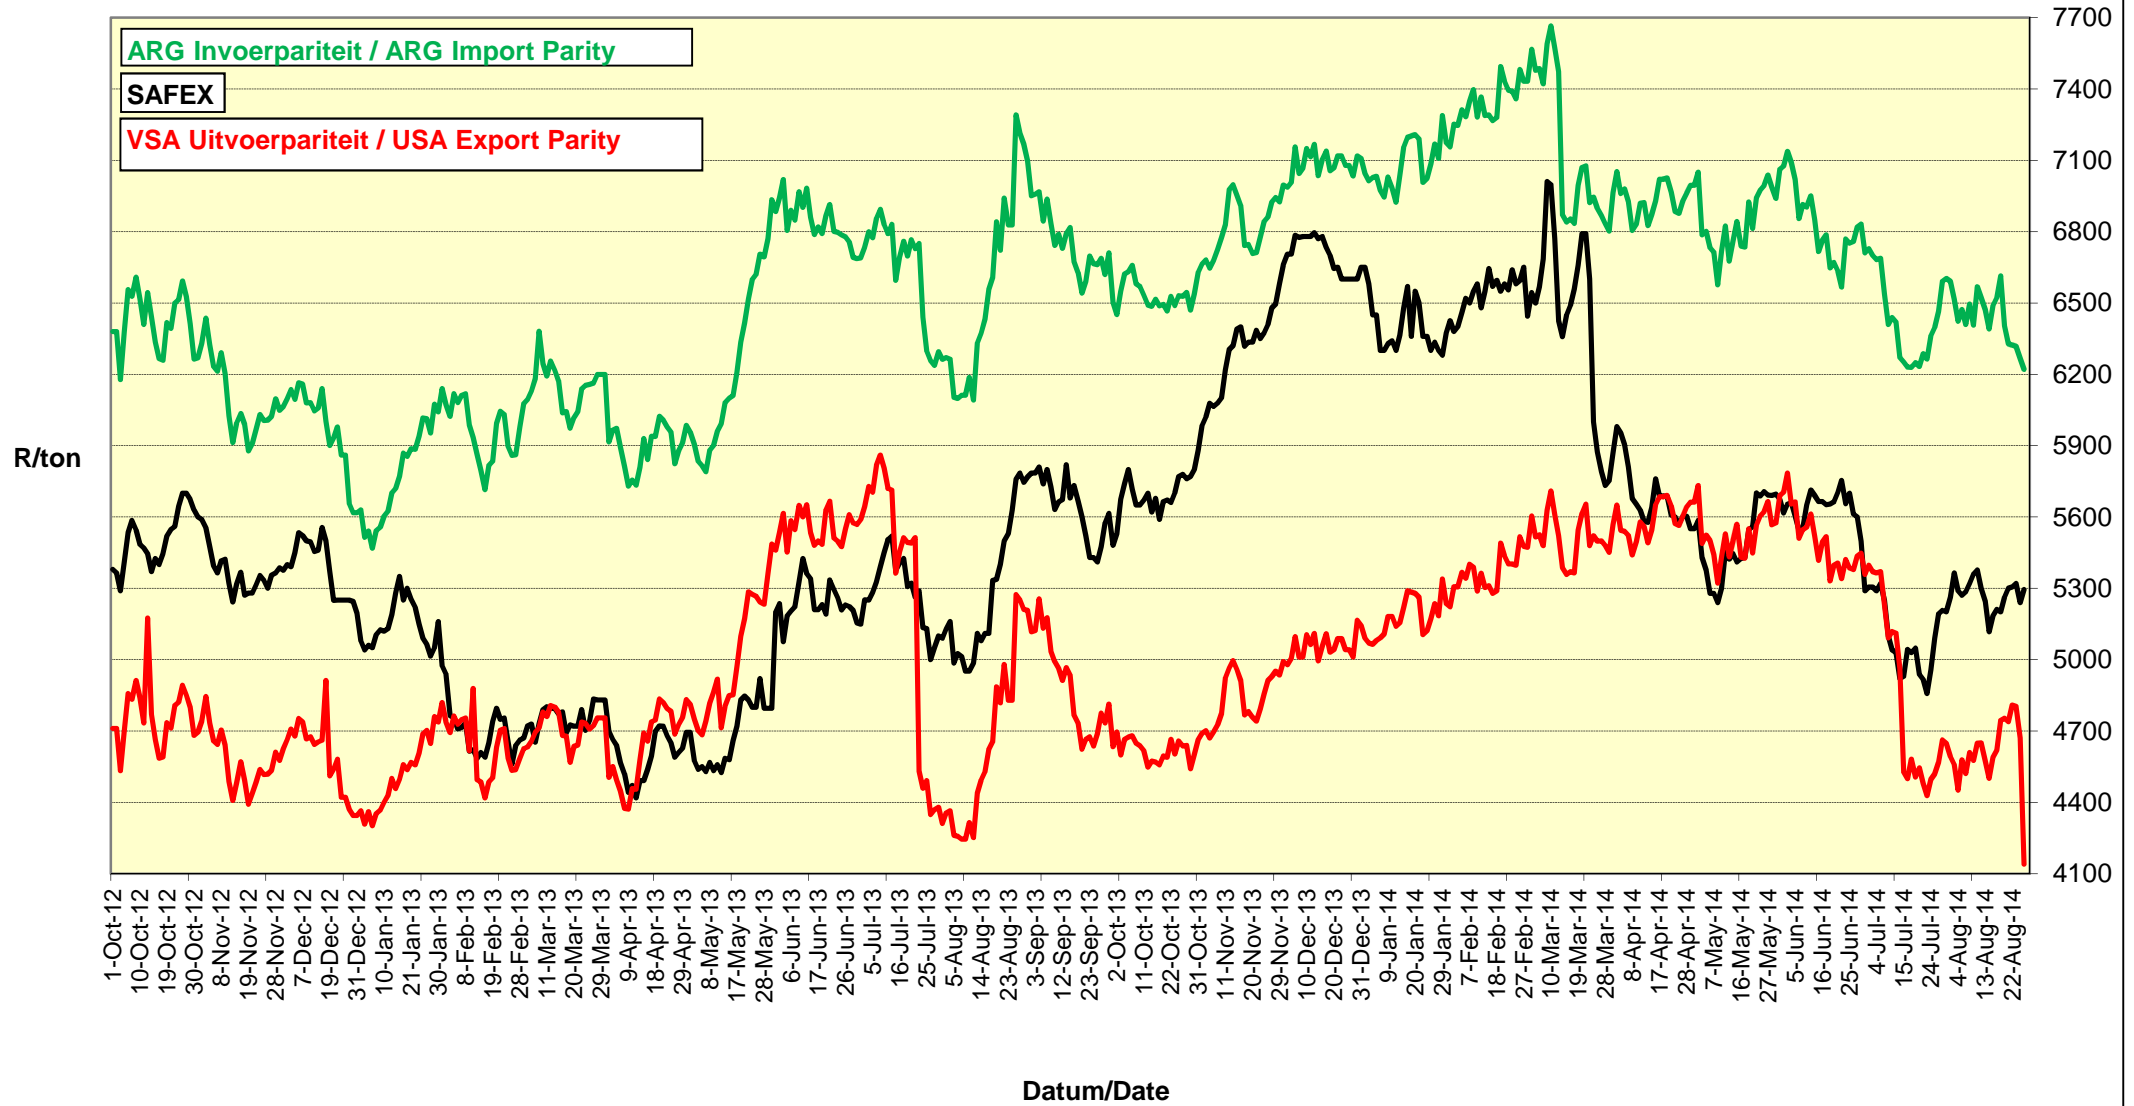

PRICES OF EU SUNFLOWER SEED DELIVERED IN RANDFONTEIN PRYSE VAN EU SONNEBLOMSAAD GELEWER IN RANDFONTEIN

PRYSE VAN SOJABONE GELEWER IN RANDFONTEIN PRICES OF SOYBEANS DELIVERED IN RANDFONTEIN

PRYSE VAN EU SONNEBLOMSAAD GELEWER IN RANDFONTEIN PRICES OF EU SUNFLOWER SEED DELIVERED IN RANDFONTEIN