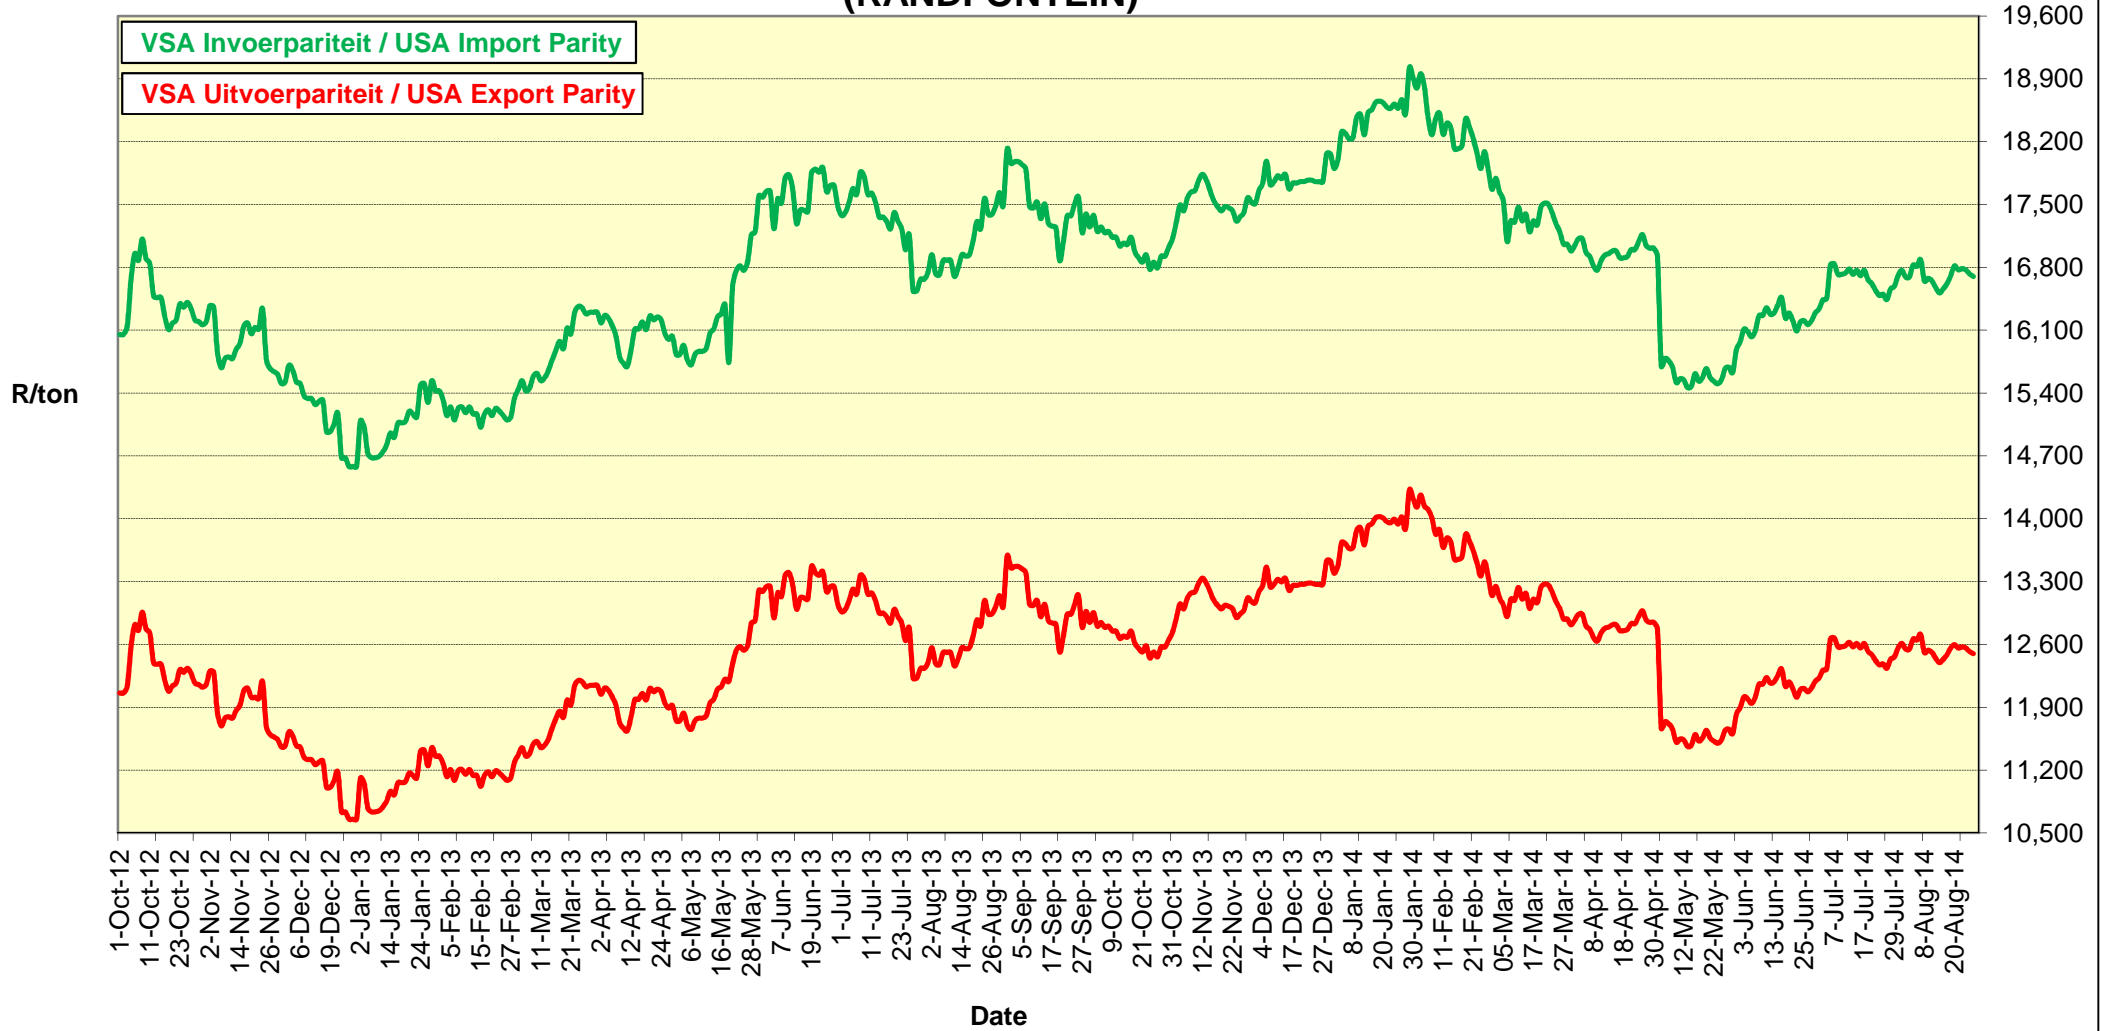

**PRYSE VAN UITGEDOP EN GESORTEERDE VSA KEURGRAAD GRONDBONE MET 'N
PITGROOTTE VAN 40/50 pitgrootte (RANDFONTEIN)
PRICES OF PROCESSED AND GRADED USA CHOICE GRADE GROUNDNUTS (40/50)
(RANDFONTEIN)**