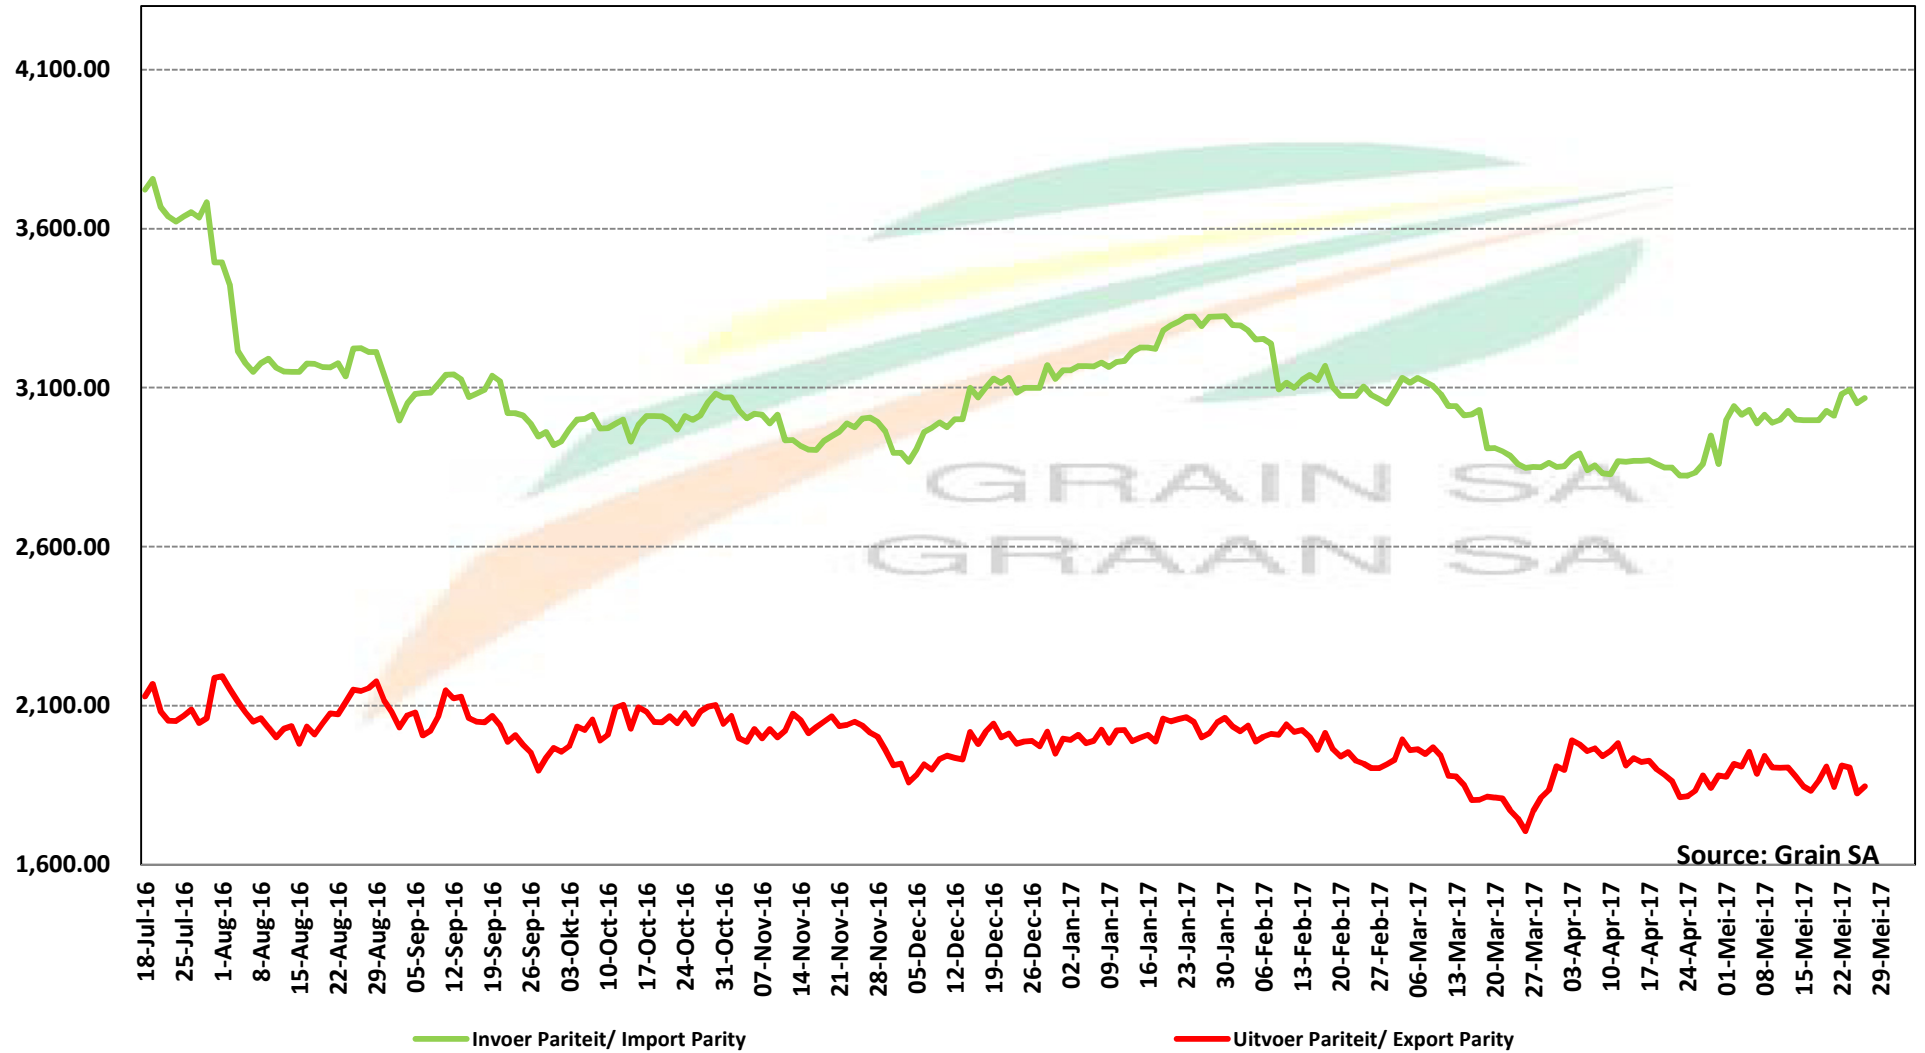

**\*PRICES OF USA WHITE MAIZE DELIVERED IN RANDFONTEIN**

**\*PRYSE VAN VSA WITMIELIES GELEWER IN RANDFONTEIN**

# PRICES OF USA YELLOW MAIZE DELIVERED IN RANDFONTEIN

## PRYSE VAN VSA GEELMIELIES GELEWER IN RANDFONTEIN

**PRICES OF USA WHITE MAIZE DELIVERED IN JUN 2017 (RANDFONTEIN)**  
**PRYSE VAN VSA WITMIELIES VIR LEWERING JUN 2017 (RANDFONTEIN)**  
 (Parity prices excludes premiums on WM/Pariteitspryse sluit nie premies op WM in nie)