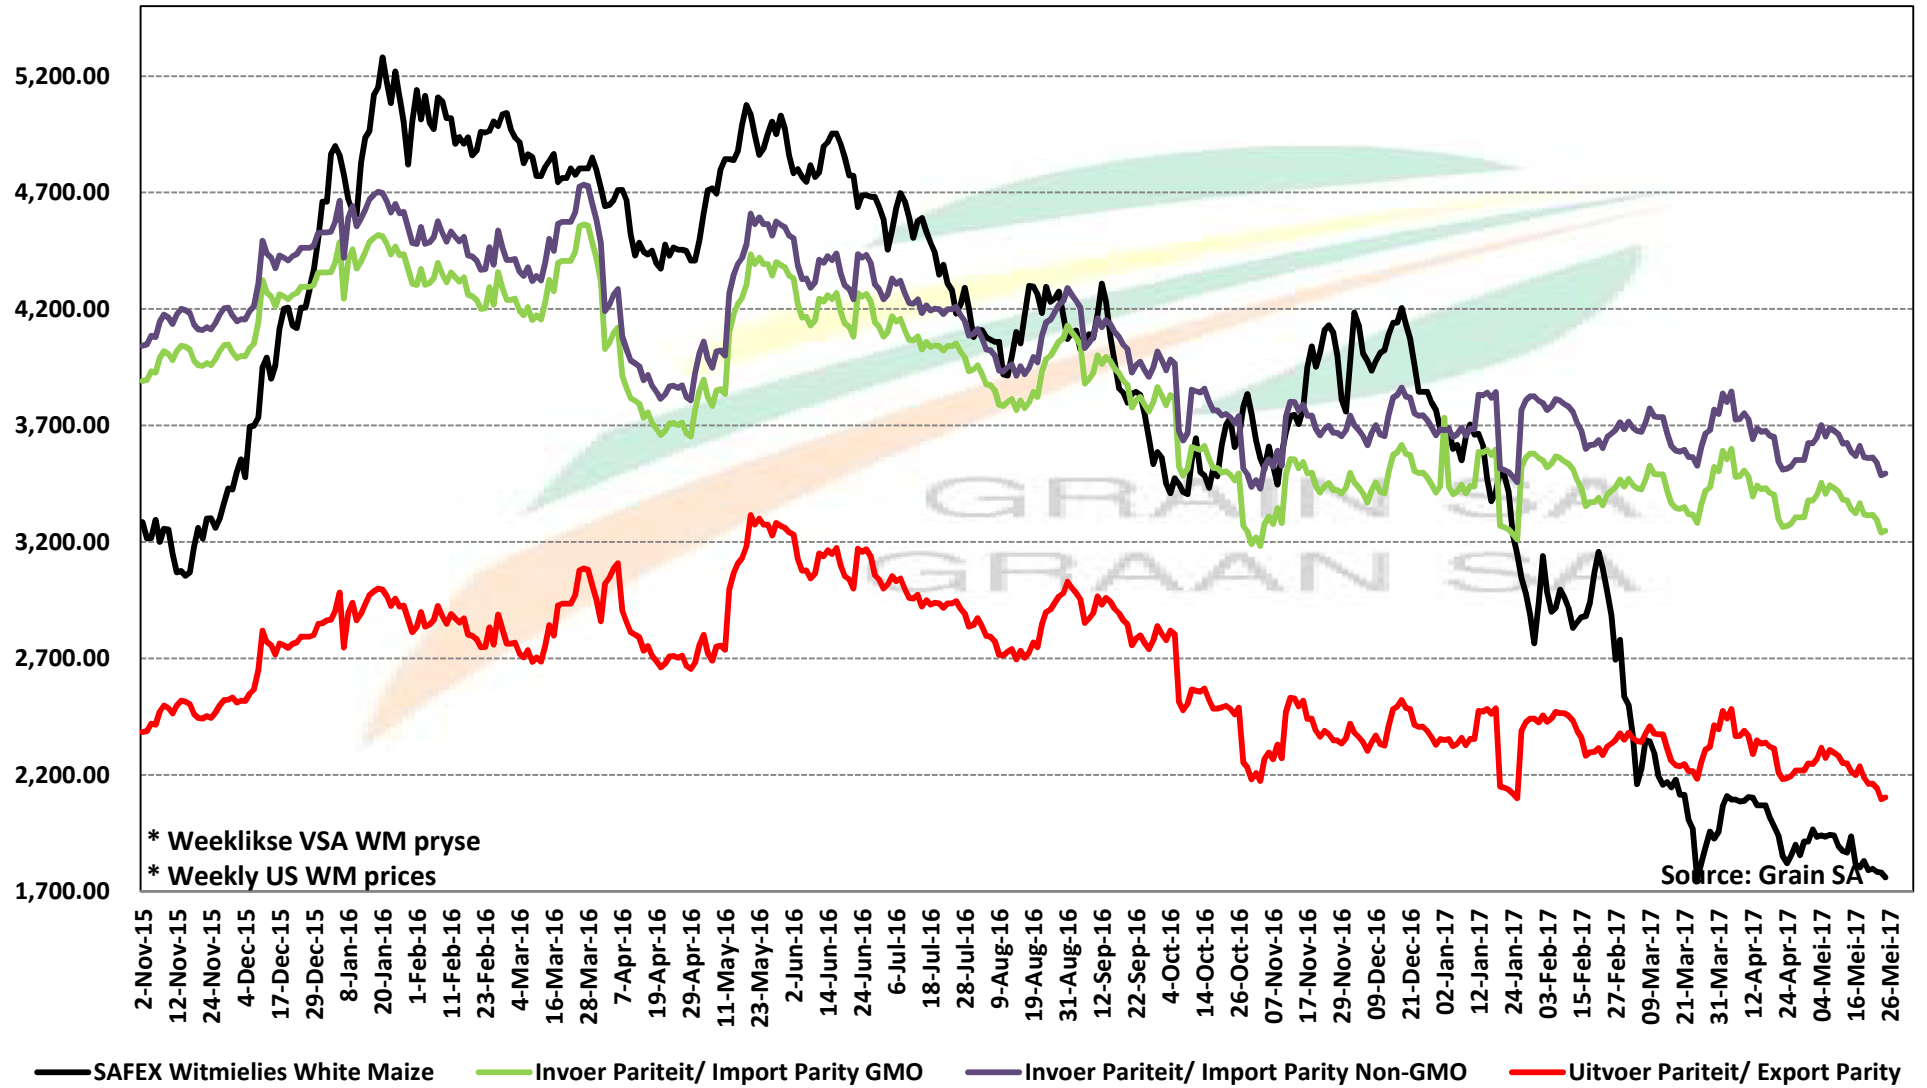

**\*PRICES OF USA WHITE MAIZE DELIVERED IN RANDFONTEIN**

**\*PRYSE VAN VSA WITMIELIES GELEWER IN RANDFONTEIN**

# PRICES OF USA YELLOW MAIZE DELIVERED IN RANDFONTEIN

## PRYSE VAN VSA GEELMIELIES GELEWER IN RANDFONTEIN

**PRICES OF USA WHITE MAIZE DELIVERED IN JUN 2017 (RANDFONTEIN)**  
**PRYSE VAN VSA WITMIELIES VIR LEWERING JUN 2017 (RANDFONTEIN)**  
 (Parity prices excludes premiums on WM/Pariteitspryse sluit nie premies op WM in nie)