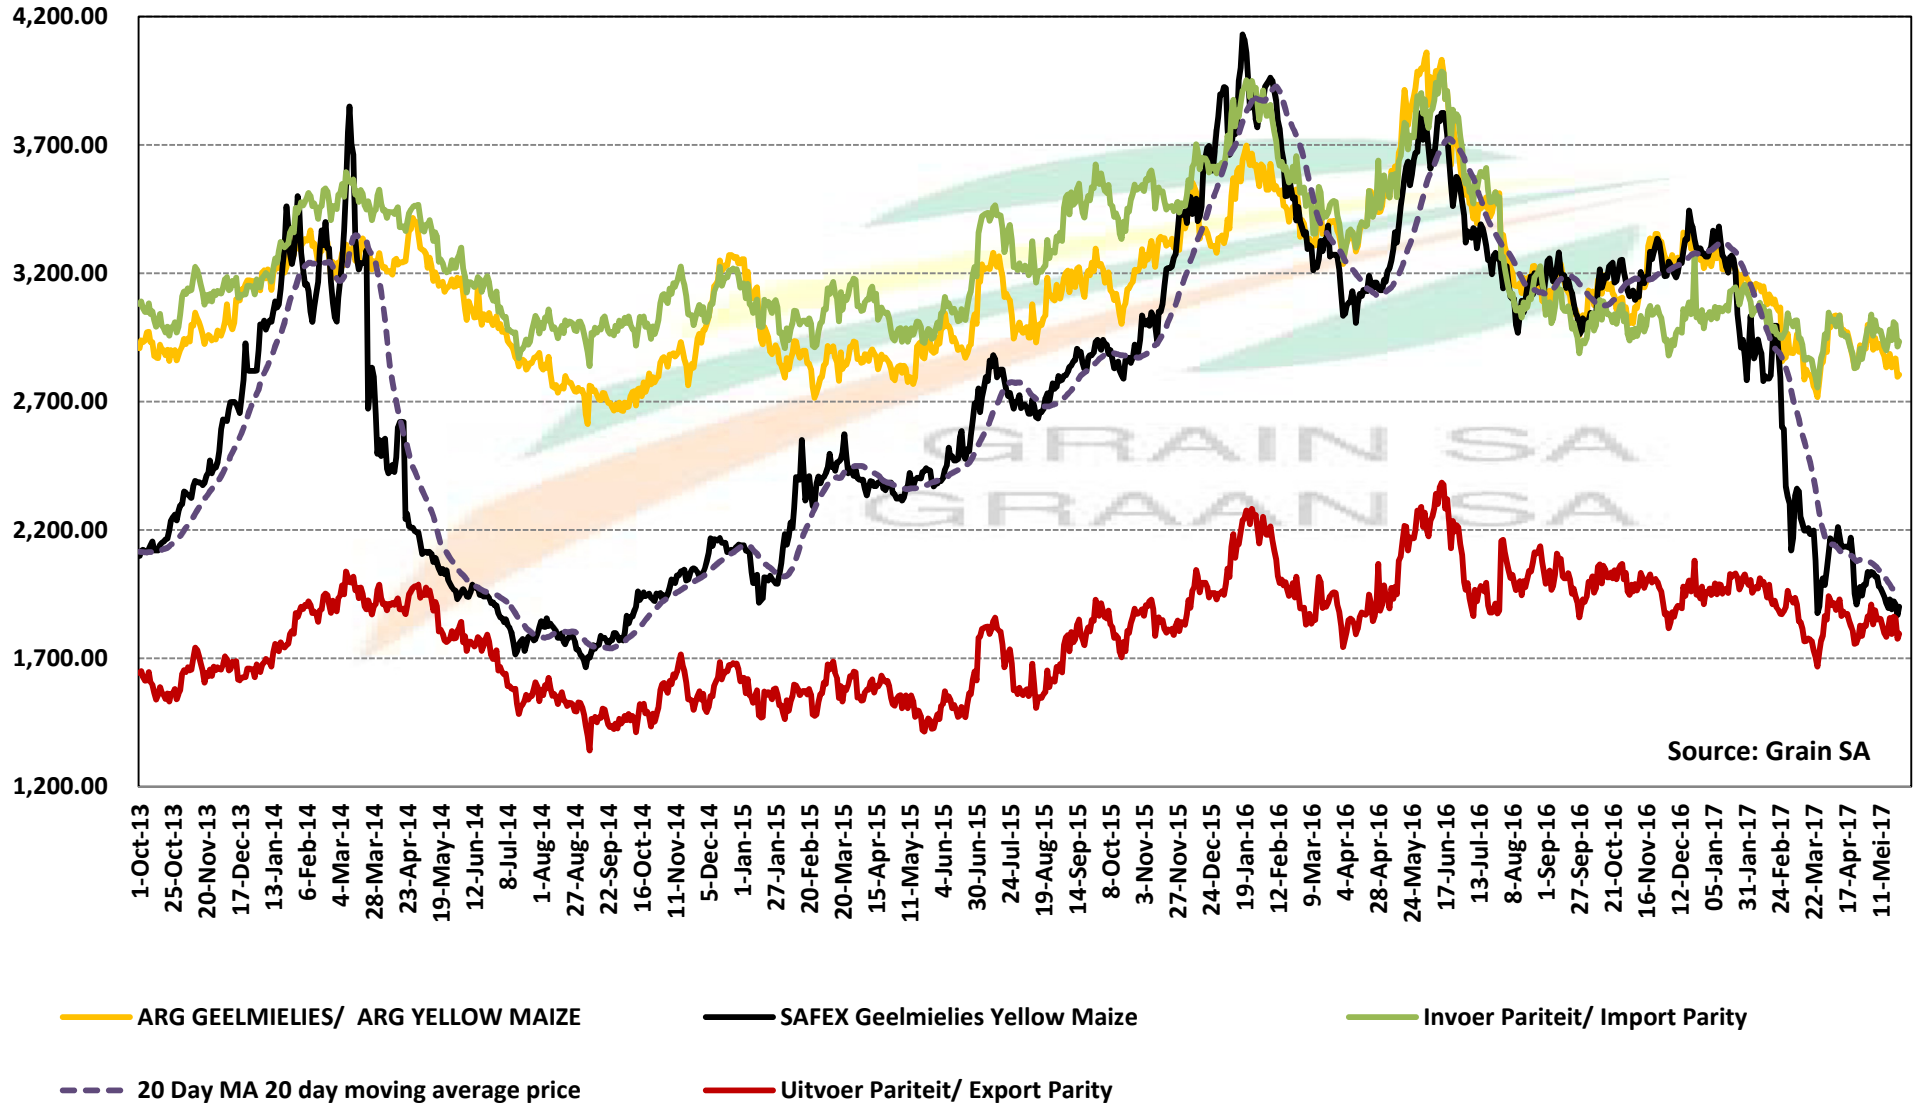

**\*PRICES OF USA WHITE MAIZE DELIVERED IN RANDFONTEIN**

**\*PRYSE VAN VSA WITMIELIES GELEWER IN RANDFONTEIN**

# PRICES OF USA YELLOW MAIZE DELIVERED IN RANDFONTEIN

## PRYSE VAN VSA GEELMIELIES GELEWER IN RANDFONTEIN

**PRICES OF USA WHITE MAIZE DELIVERED IN JUN 2017 (RANDFONTEIN)**  
**PRYSE VAN VSA WITMIELIES VIR LEWERING JUN 2017 (RANDFONTEIN)**  
 (Parity prices excludes premiums on WM/Pariteitspryse sluit nie premies op WM in nie)