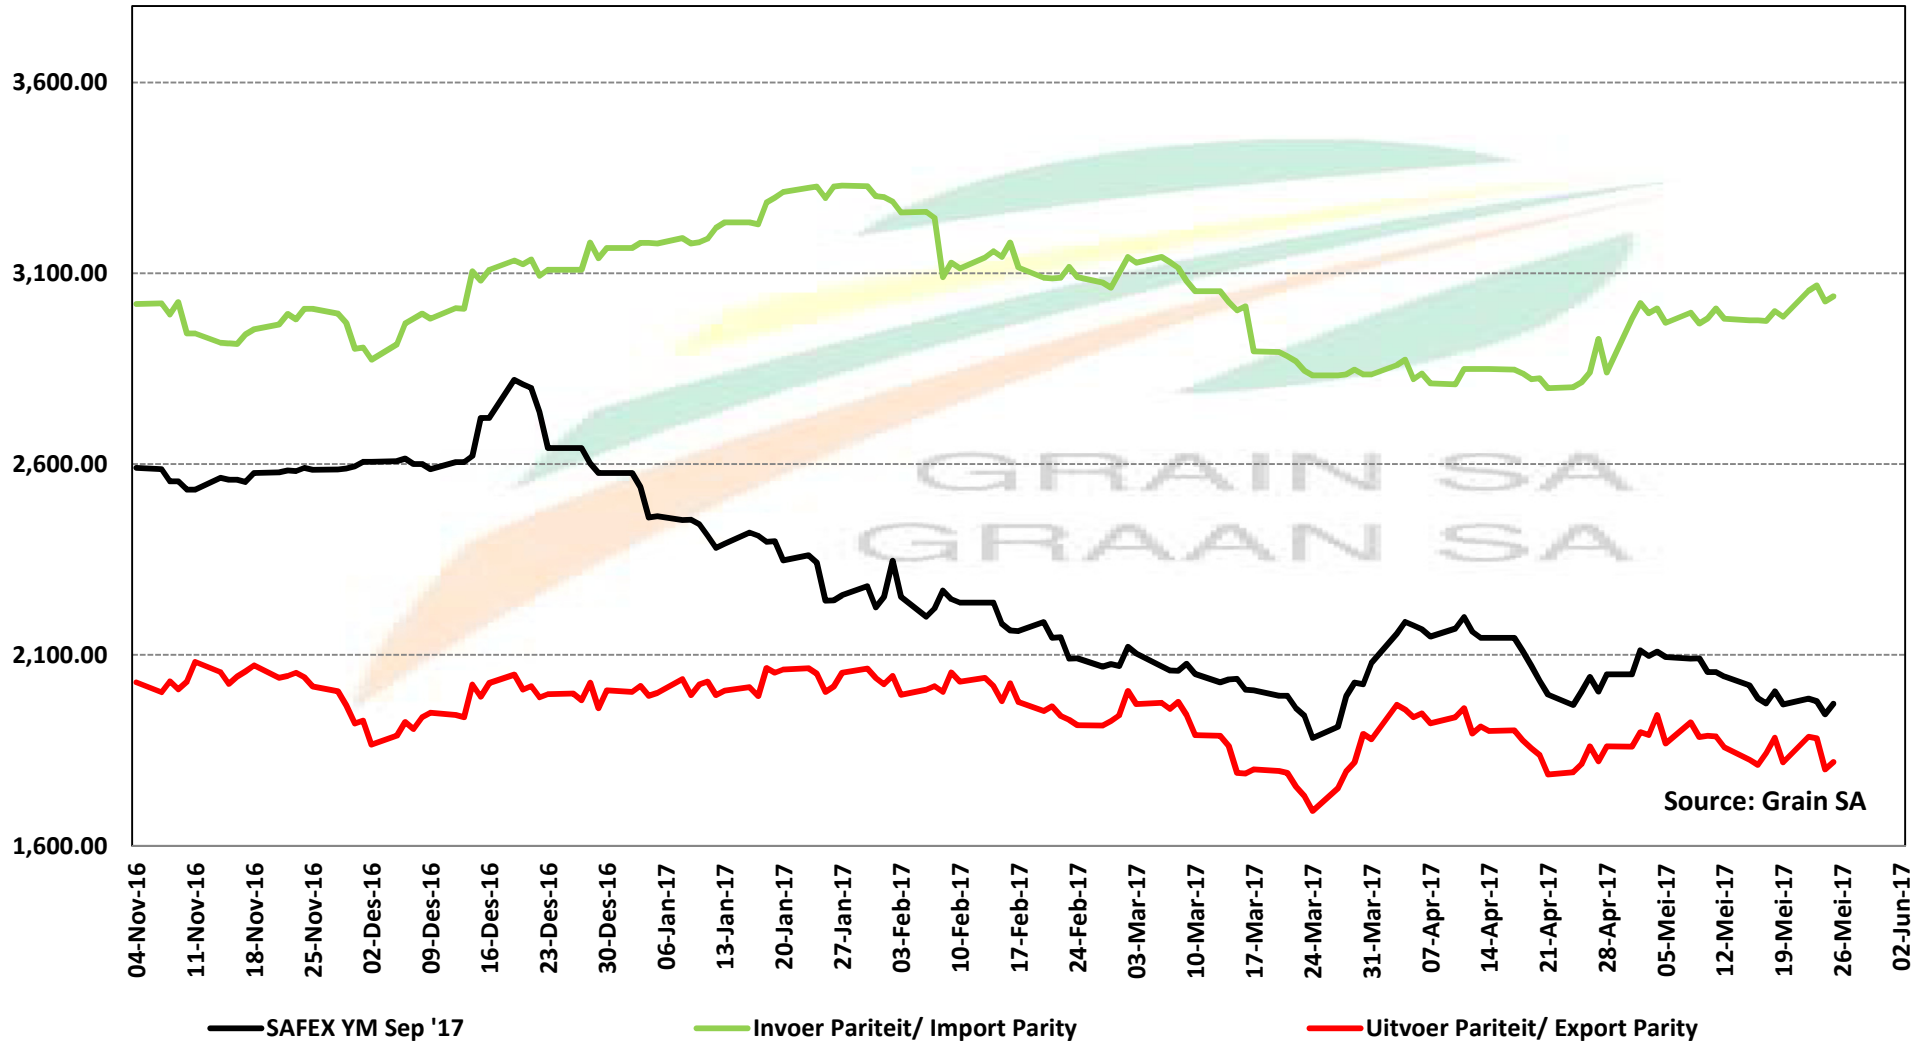

## PRYSE VAN VSA GEELMIELIES GELEWER IN RANDFONTEIN

**PRICES OF USA WHITE MAIZE DELIVERED IN JUN 2017 (RANDFONTEIN)**  
**PRYSE VAN VSA WITMIELIES VIR LEWERING JUN 2017 (RANDFONTEIN)**  
 (Parity prices excludes premiums on WM/Pariteitspryse sluit nie premies op WM in nie)

Source: Grain SA

**PRICES OF USA YELLOW MAIZE DELIVERED IN JUN 2017(RANDFONTEIN)  
 PRYSE VAN VSA GEELMIELIES VIR LEWERING JUN 2017 (RANDFONTEIN)**

**PRICES OF USA WHITE MAIZE DELIVERED IN JUL 2017 (RANDFONTEIN)**  
**PRYSE VAN VSA WITMIELIES VIR LEWERING JUL 2017 (RANDFONTEIN)**  
 (Parity prices excludes premiums on WM/Pariteitspryse sluit nie premies op WM in nie)

**PRICES OF USA YELLOW MAIZE DELIVERED IN MAR 2017(RANDFONTEIN)  
 PRYSE VAN VSA GEELMIELIES VIR LEWERING MAR 2017 (RANDFONTEIN)**