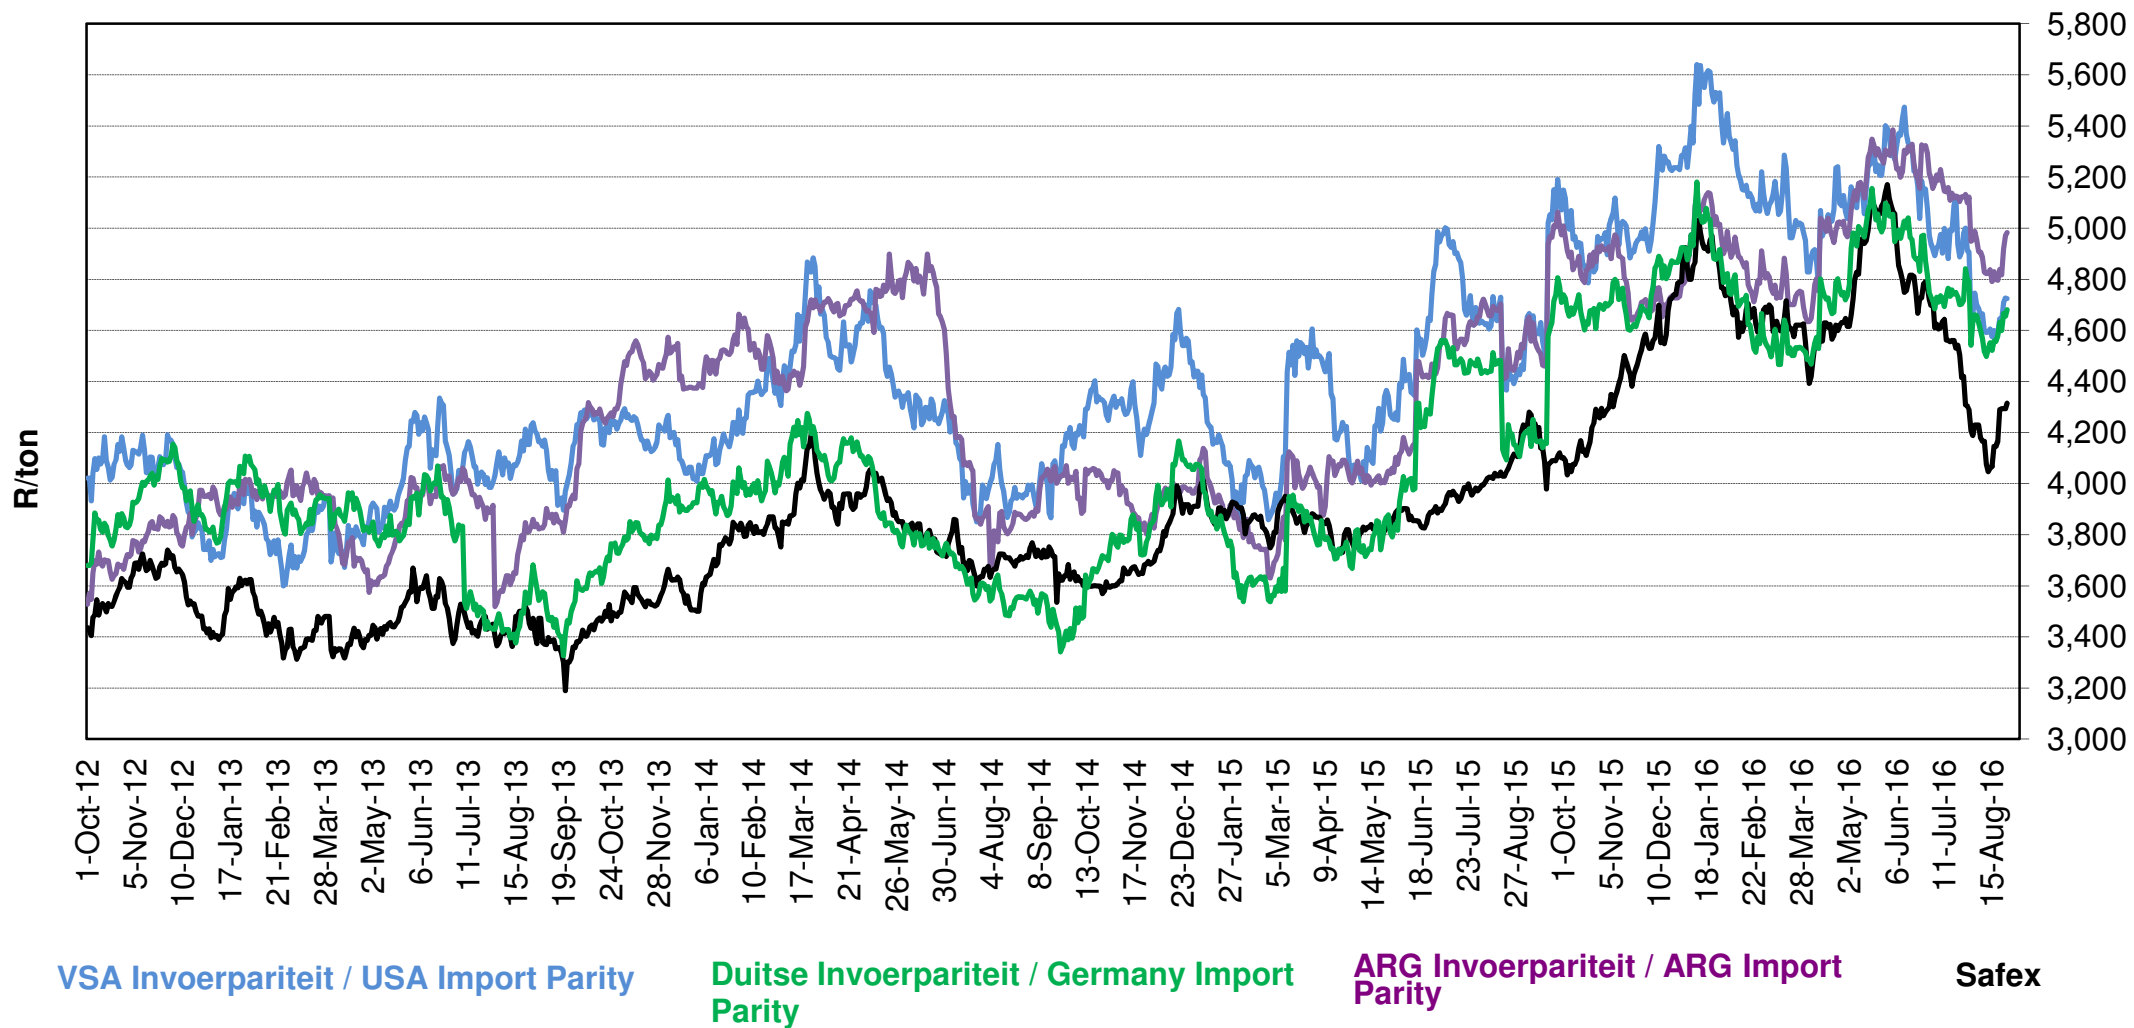

PRYSE VAN RSA EN ARGENTYNSE KORING GELEWER IN RANDFONTEIN
PRICES OF RSA AND ARGENTINEAN WHEAT DELIVERED IN RANDFONTEIN

Source: Grain SA

**PRYSE VAN SUID AFRIKAANSE EN VSA KORING GELEWER IN RANDFONTEIN
 PRICES OF SOUTH AFRICAN AND USA WHEAT DELIVERED IN RANDFONTEIN**

Source: Grain SA

PRYSE VAN KORING GELEWER IN RANDFONTEIN PRICES OF WHEAT DELIVERED IN RANDFONTEIN

Source: Grain SA

PRYSE VAN RSA EN DUITSE KORING GELEWER IN RANDFONTEIN PRICES OF RSA AND GERMAN WHEAT DELIVERED IN RANDFONTEIN