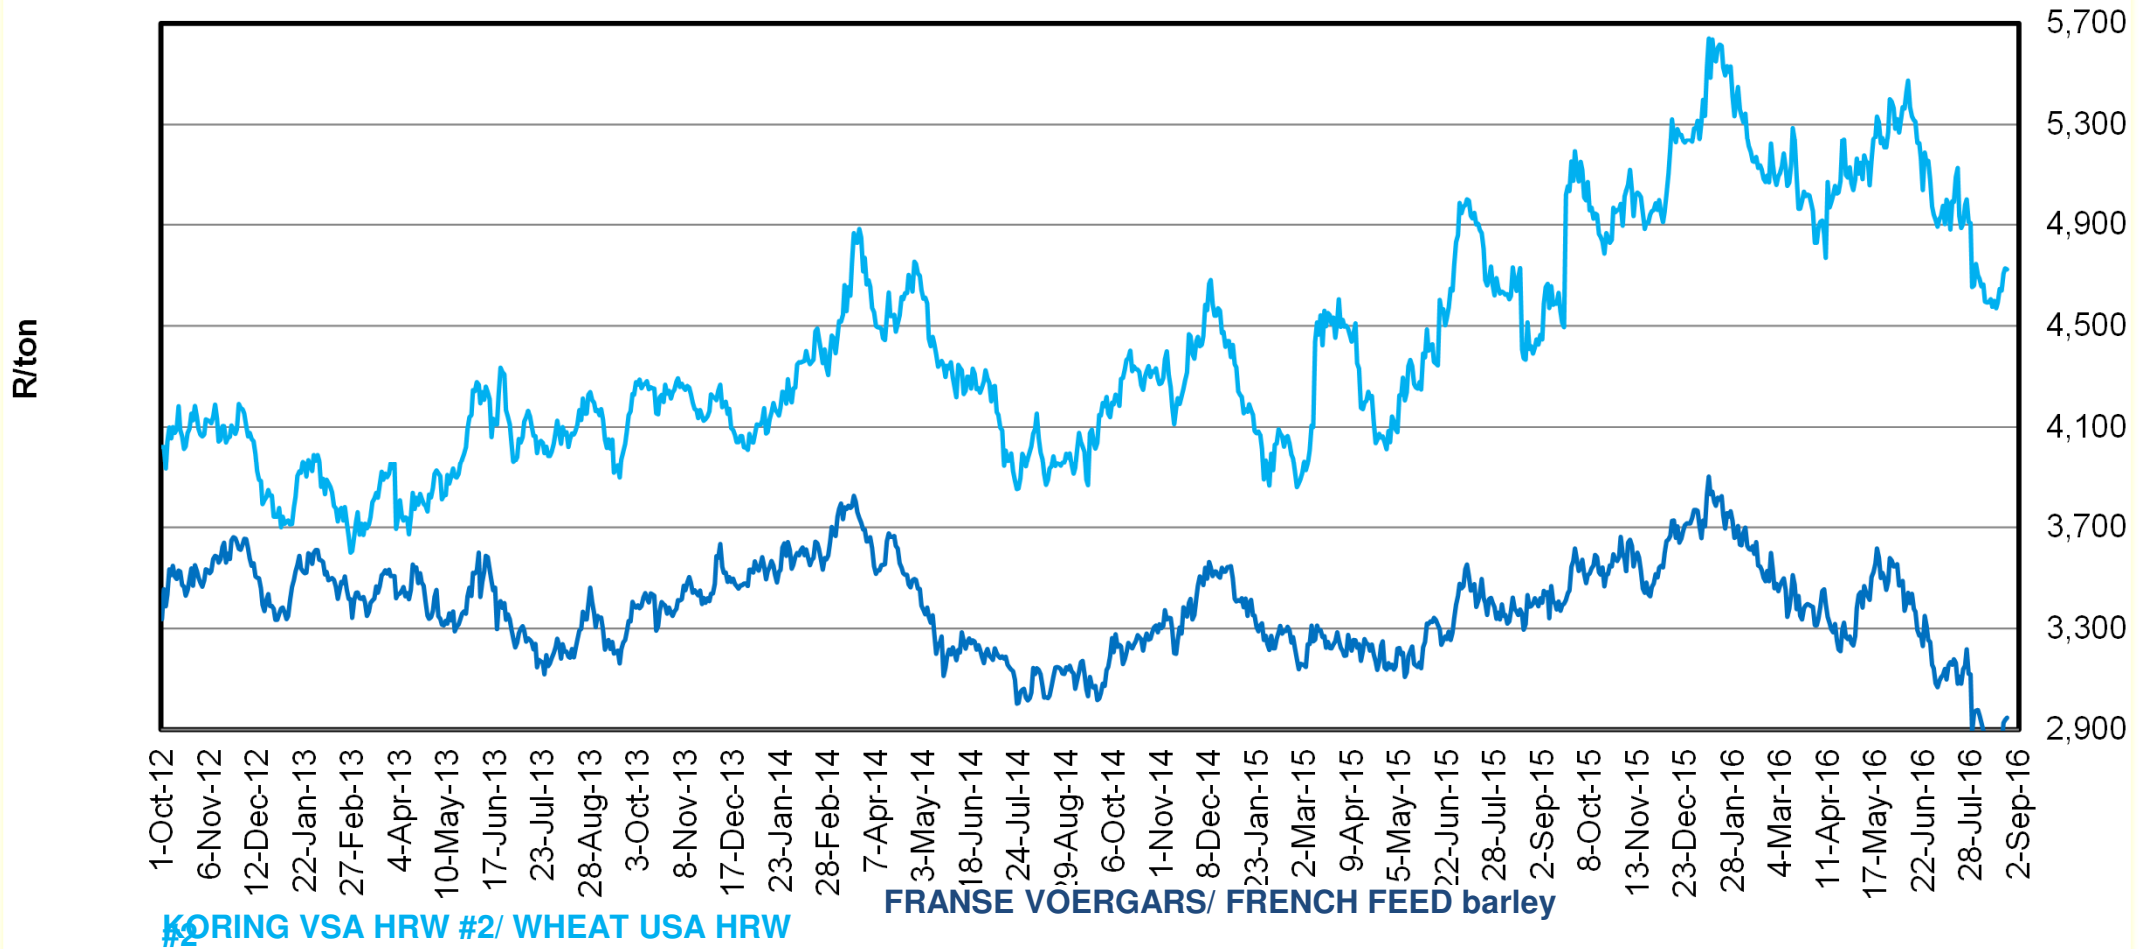

Source: Grain SA

PRYSE VAN HRW KORING VIR LEWERING IN DES 2016 (RANDFONTEIN)
PRICES OF HRW WHEAT DELIVERED IN DEC 2016 (RANDFONTEIN)

Source: Grain SA

PRYSE VAN KORING GELEWER IN DURBAN HAWE PRICES OF WHEAT DELIVERED IN DURBAN HARBOUR

Source: Grain SA

**PRYSE VAN GARS GELEWER IN RANDFONTEIN
PRICES OF BARLEY DELIVERED IN RANDFONTEIN**

Source: Grain SA

INVOERPARITEIT VAN VSA HRW KORING EN FRANSE VOERGARS
IMPORT PARITY OF USA HRW AND FRANCE FEED BARLEY