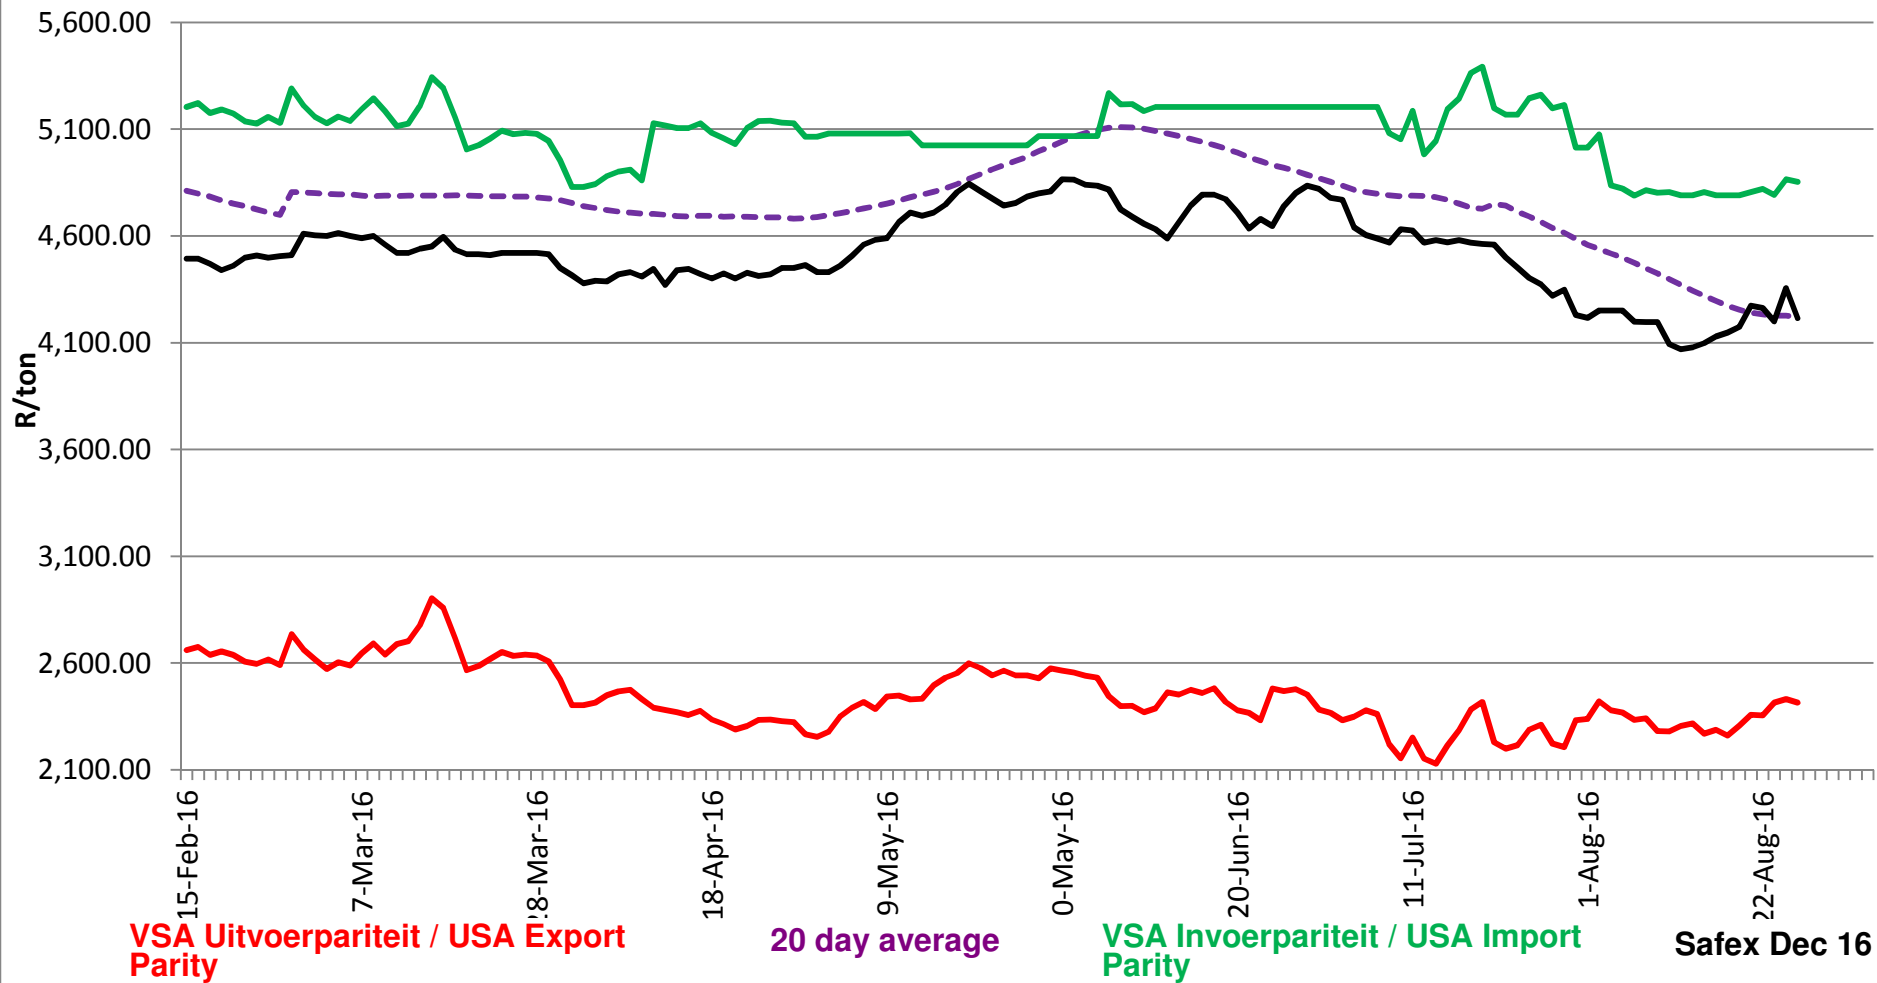

Source: Grain SA

PRYSE VAN KORING GELEWER IN RANDFONTEIN PRICES OF WHEAT DELIVERED IN RANDFONTEIN

Source: Grain SA

PRYSE VAN RSA EN DUITSE KORING GELEWER IN RANDFONTEIN PRICES OF RSA AND GERMAN WHEAT DELIVERED IN RANDFONTEIN

Source: Grain SA

PRYSE VAN HRW KORING VIR LEWERING IN DES 2016 (RANDFONTEIN)
PRICES OF HRW WHEAT DELIVERED IN DEC 2016 (RANDFONTEIN)

Source: Grain SA

PRYSE VAN KORING GELEWER IN DURBAN HAWE PRICES OF WHEAT DELIVERED IN DURBAN HARBOUR