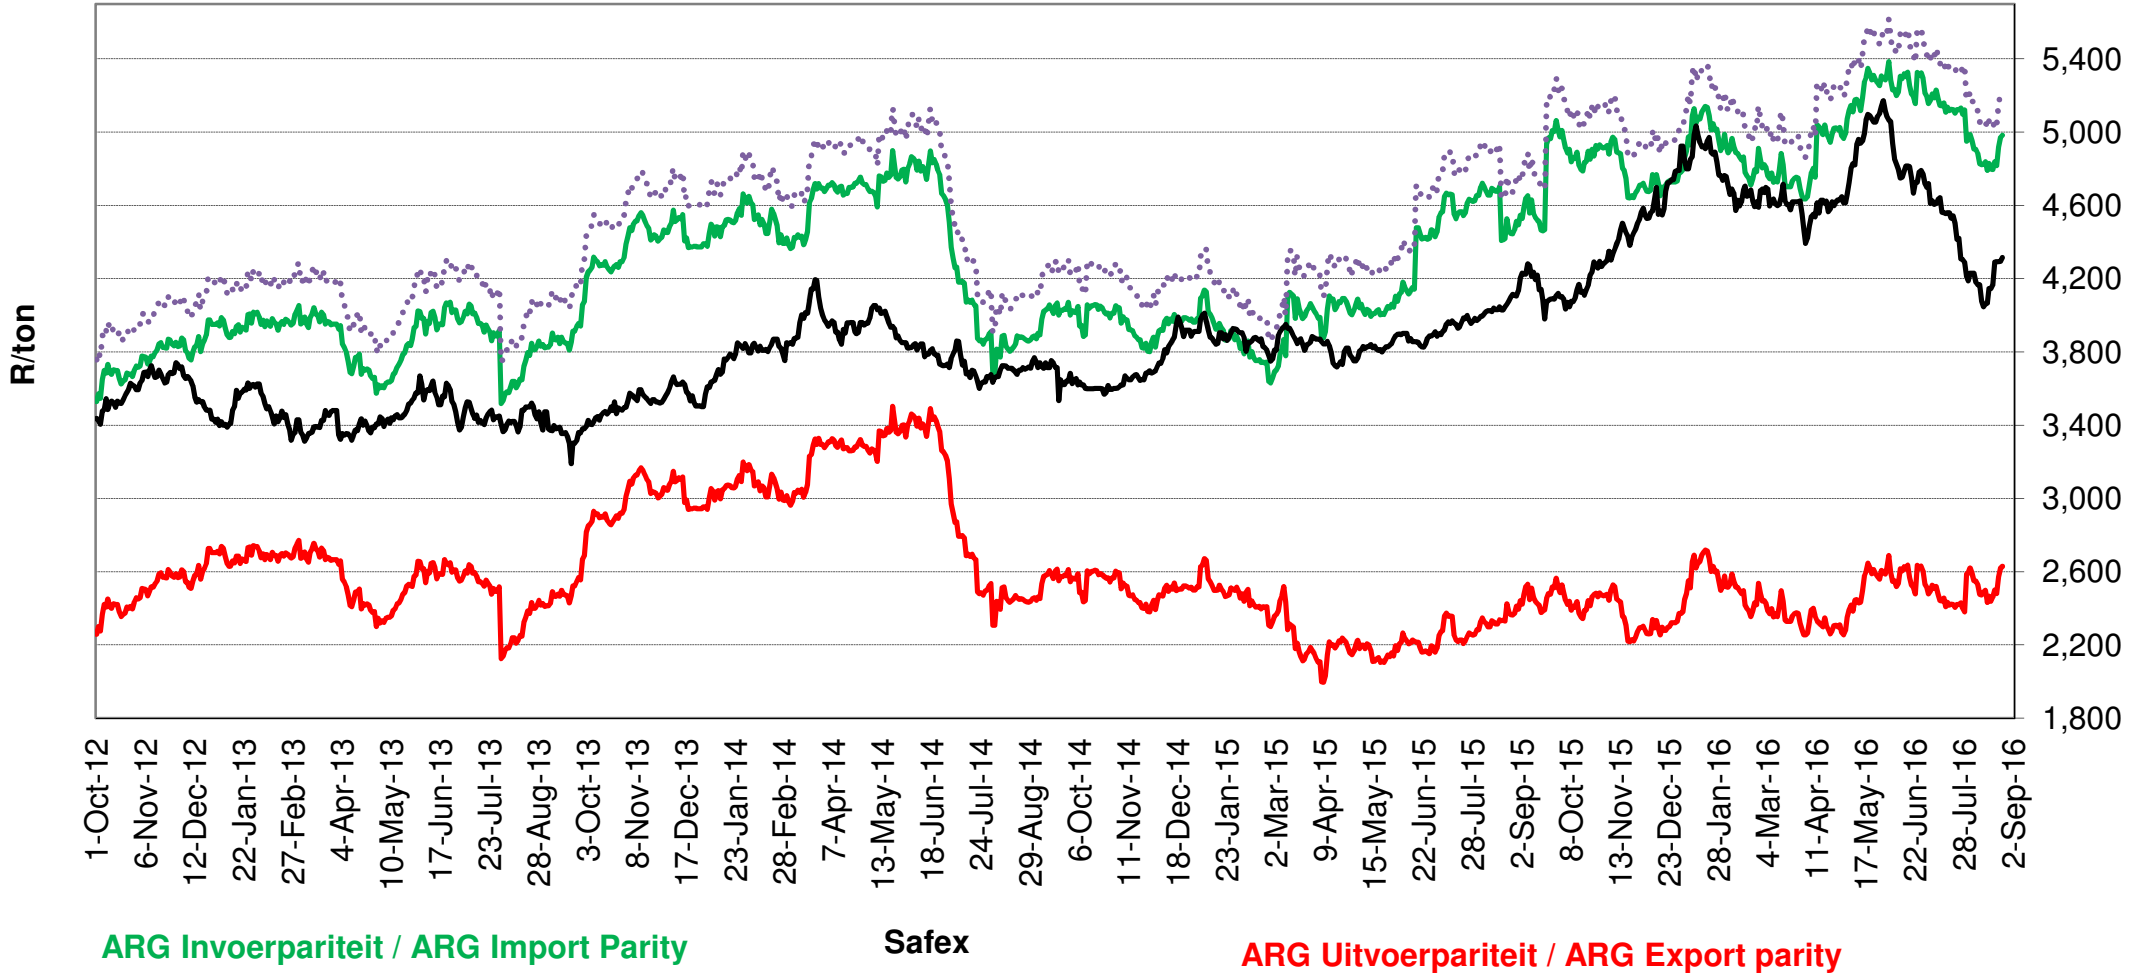

PRYSE VAN RSA EN ARGENTYNSE KORING GELEWER IN RANDFONTEIN
PRICES OF RSA AND ARGENTINEAN WHEAT DELIVERED IN RANDFONTEIN

Source: Grain SA

**PRYSE VAN SUID AFRIKAANSE EN VSA KORING GELEWER IN RANDFONTEIN
 PRICES OF SOUTH AFRICAN AND USA WHEAT DELIVERED IN RANDFONTEIN**

Source: Grain SA

PRYSE VAN KORING GELEWER IN RANDFONTEIN PRICES OF WHEAT DELIVERED IN RANDFONTEIN

Source: Grain SA

PRYSE VAN RSA EN DUITSE KORING GELEWER IN RANDFONTEIN PRICES OF RSA AND GERMAN WHEAT DELIVERED IN RANDFONTEIN