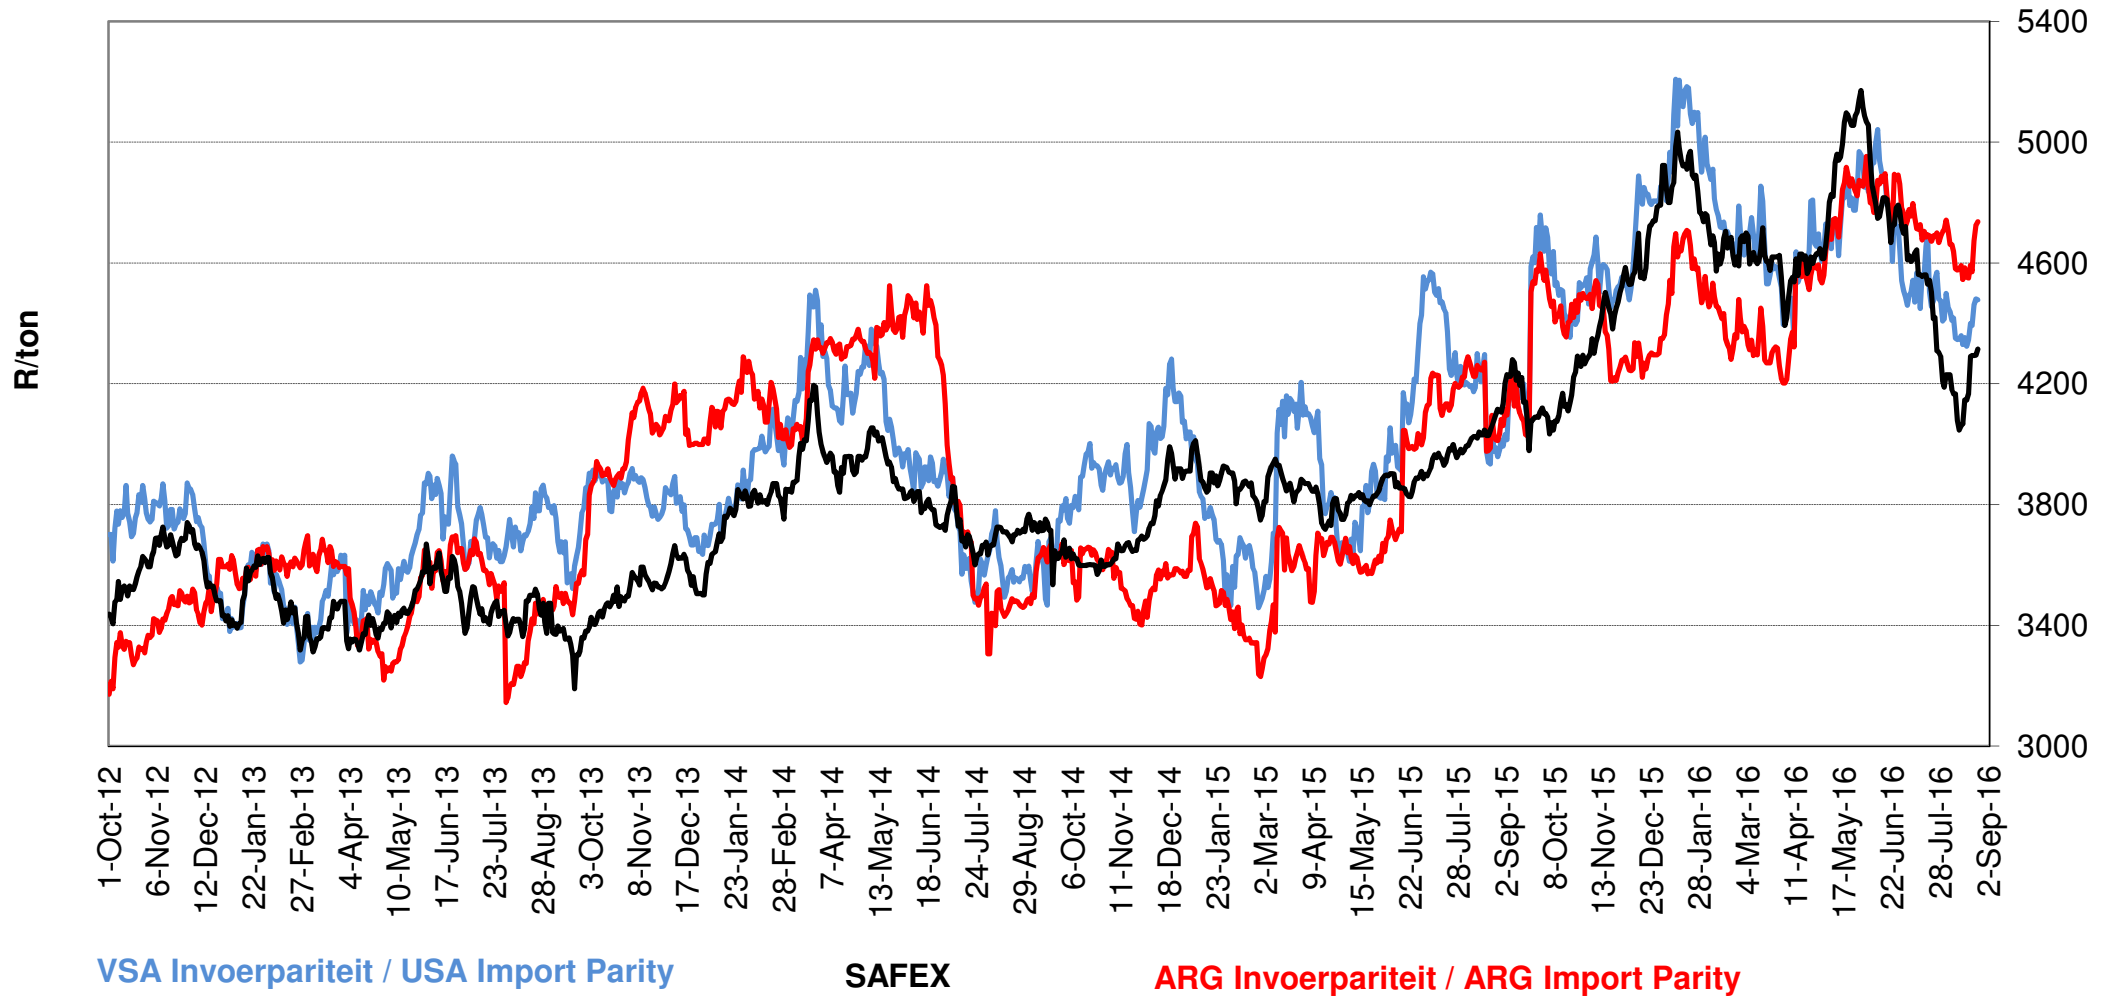

PRYSE VAN KORING GELEWER IN DURBAN HAWE PRICES OF WHEAT DELIVERED IN DURBAN HARBOUR

Source: Grain SA