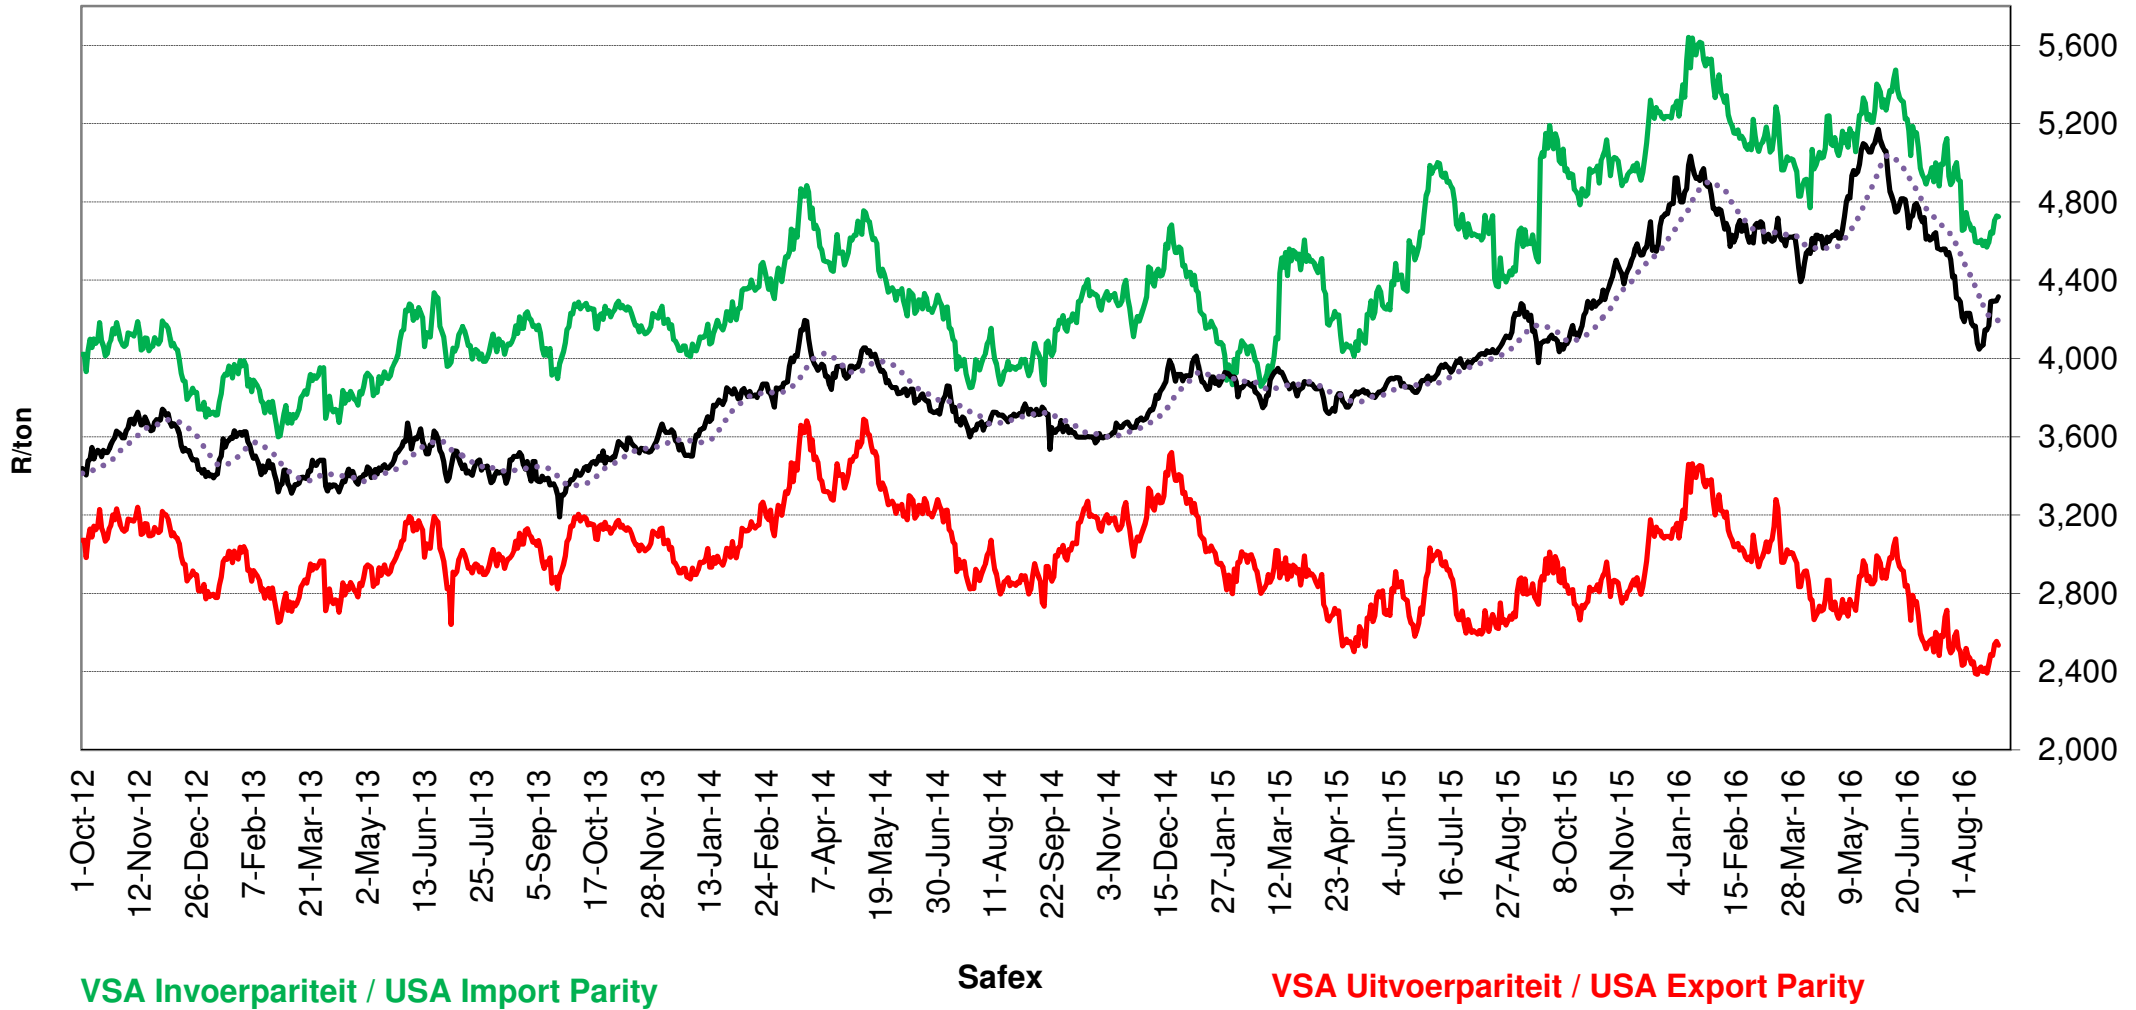

PRYSE VAN RSA EN ARGENTYNSE KORING GELEWER IN RANDFONTEIN
PRICES OF RSA AND ARGENTINEAN WHEAT DELIVERED IN RANDFONTEIN

Source: Grain SA

**PRYSE VAN SUID AFRIKAANSE EN VSA KORING GELEWER IN RANDFONTEIN
 PRICES OF SOUTH AFRICAN AND USA WHEAT DELIVERED IN RANDFONTEIN**