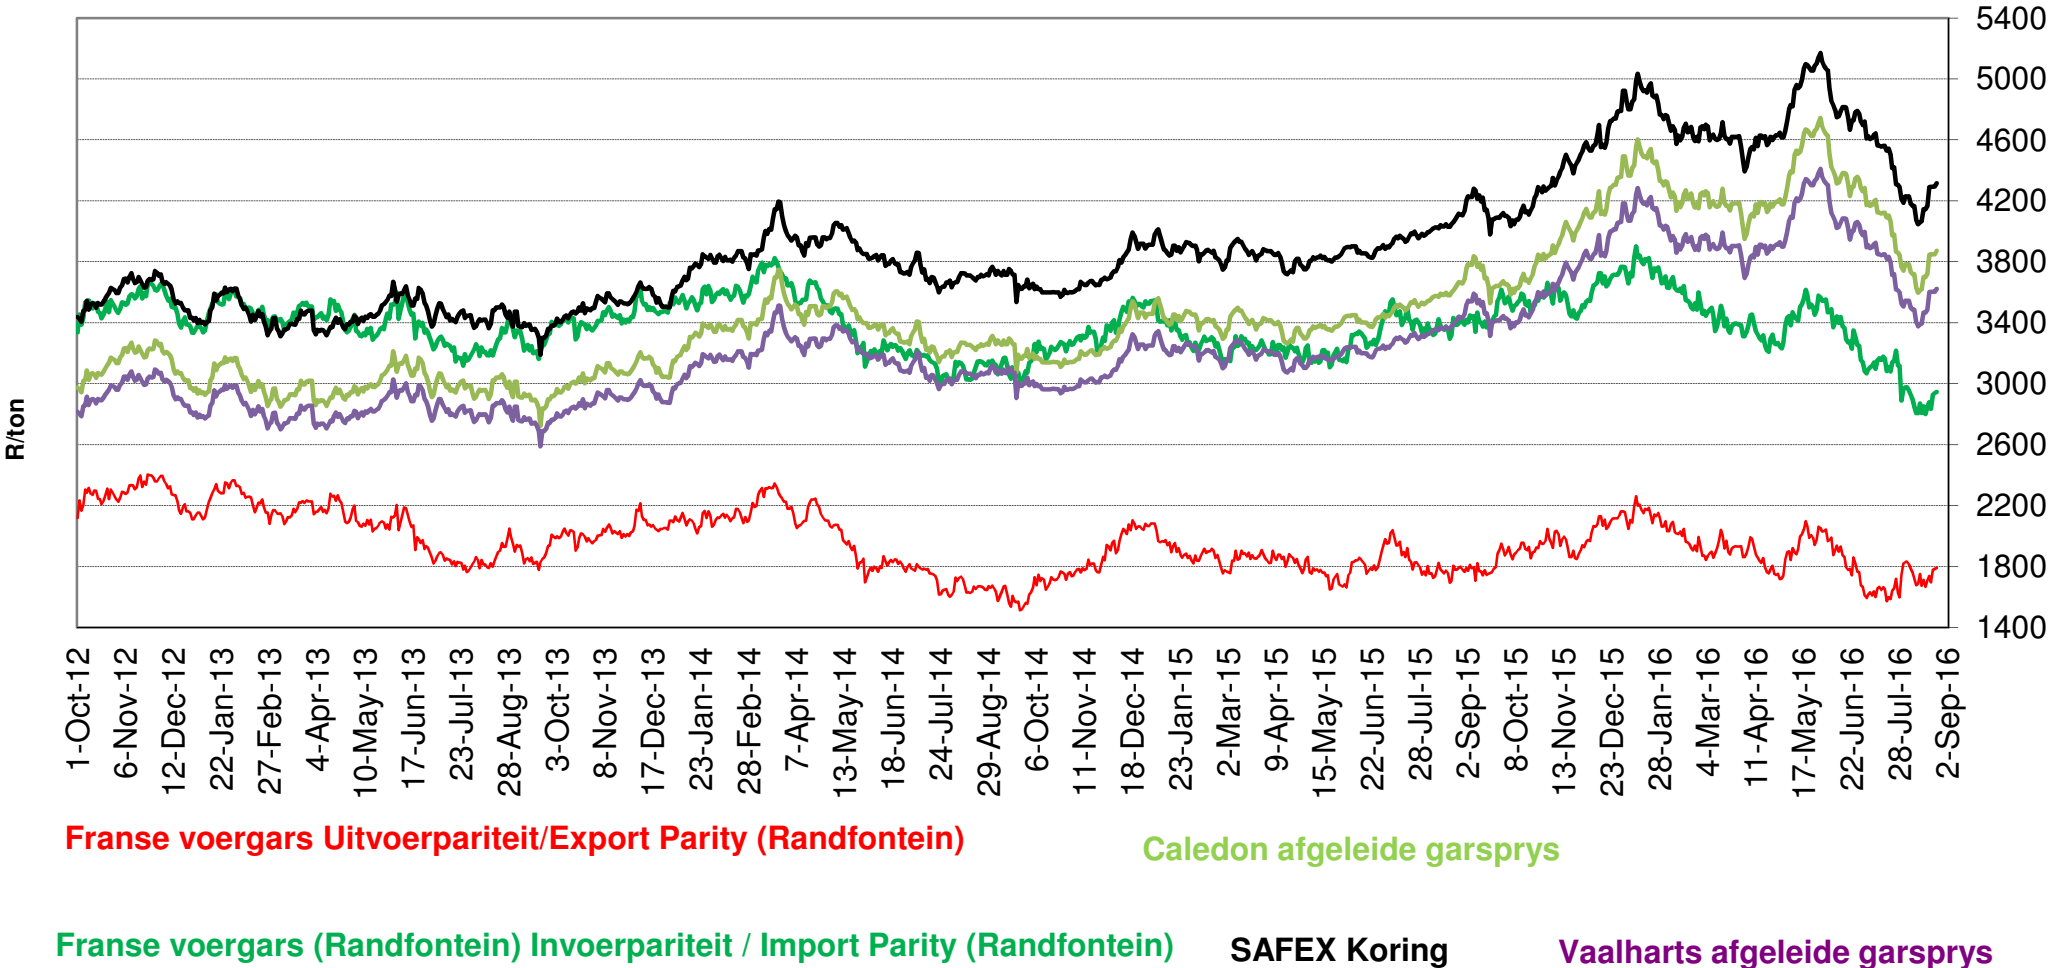

Source: Grain SA

PRYSE VAN KORING GELEWER IN RANDFONTEIN PRICES OF WHEAT DELIVERED IN RANDFONTEIN

Source: Grain SA

PRYSE VAN RSA EN DUITSE KORING GELEWER IN RANDFONTEIN PRICES OF RSA AND GERMAN WHEAT DELIVERED IN RANDFONTEIN

Source: Grain SA

PRYSE VAN HRW KORING VIR LEWERING IN DES 2016 (RANDFONTEIN)
PRICES OF HRW WHEAT DELIVERED IN DEC 2016 (RANDFONTEIN)

Source: Grain SA

PRYSE VAN KORING GELEWER IN DURBAN HAWE PRICES OF WHEAT DELIVERED IN DURBAN HARBOUR

Source: Grain SA

**PRYSE VAN GARS GELEWER IN RANDFONTEIN
PRICES OF BARLEY DELIVERED IN RANDFONTEIN**

Source: Grain SA

INVOERPARITEIT VAN VSA HRW KORING EN FRANSE VOERGARS
IMPORT PARITY OF USA HRW AND FRANCE FEED BARLEY