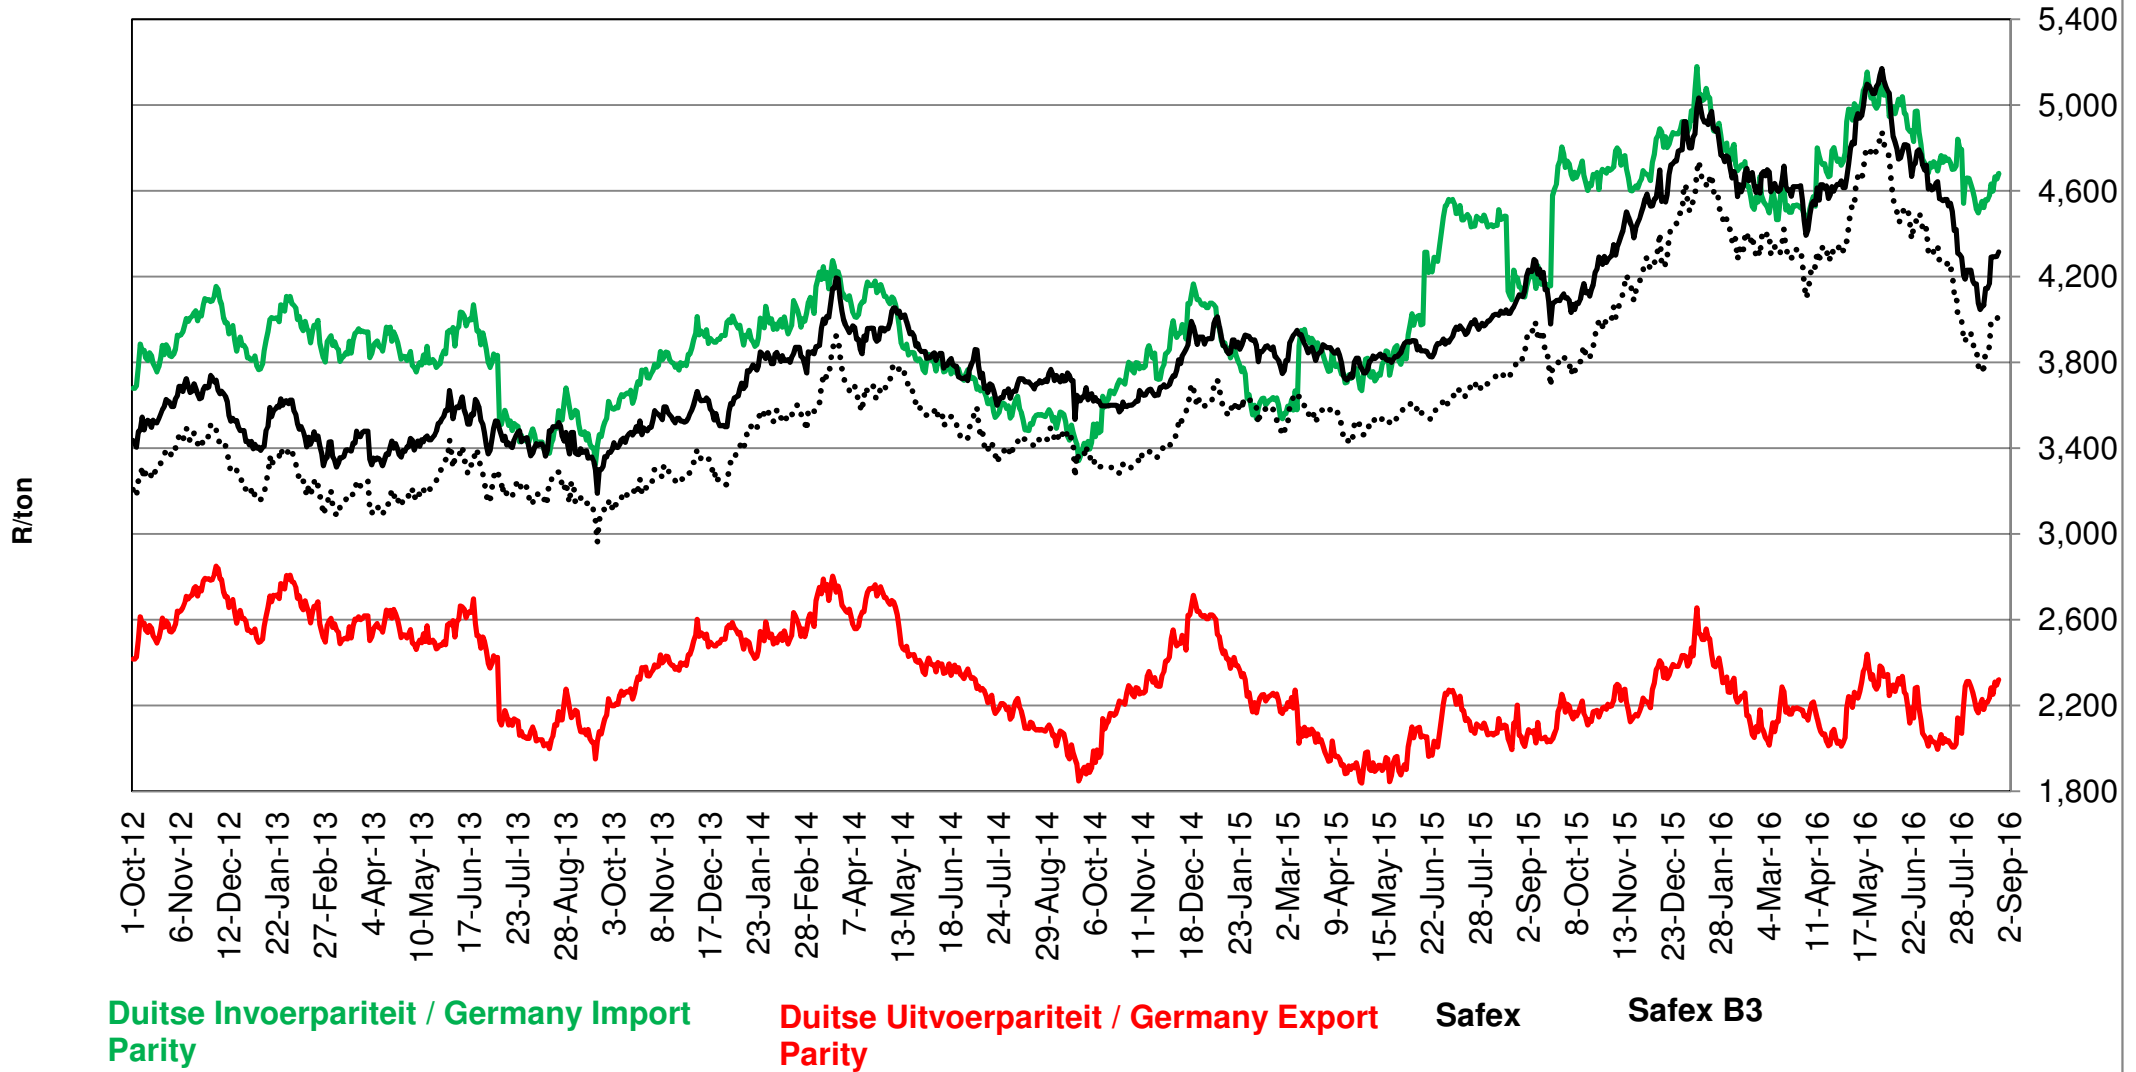

PRYSE VAN RSA EN ARGENTYNSE KORING GELEWER IN RANDFONTEIN
PRICES OF RSA AND ARGENTINEAN WHEAT DELIVERED IN RANDFONTEIN

Source: Grain SA

**PRYSE VAN SUID AFRIKAANSE EN VSA KORING GELEWER IN RANDFONTEIN
 PRICES OF SOUTH AFRICAN AND USA WHEAT DELIVERED IN RANDFONTEIN**

Source: Grain SA

PRYSE VAN KORING GELEWER IN RANDFONTEIN PRICES OF WHEAT DELIVERED IN RANDFONTEIN

Source: Grain SA

PRYSE VAN RSA EN DUITSE KORING GELEWER IN RANDFONTEIN PRICES OF RSA AND GERMAN WHEAT DELIVERED IN RANDFONTEIN