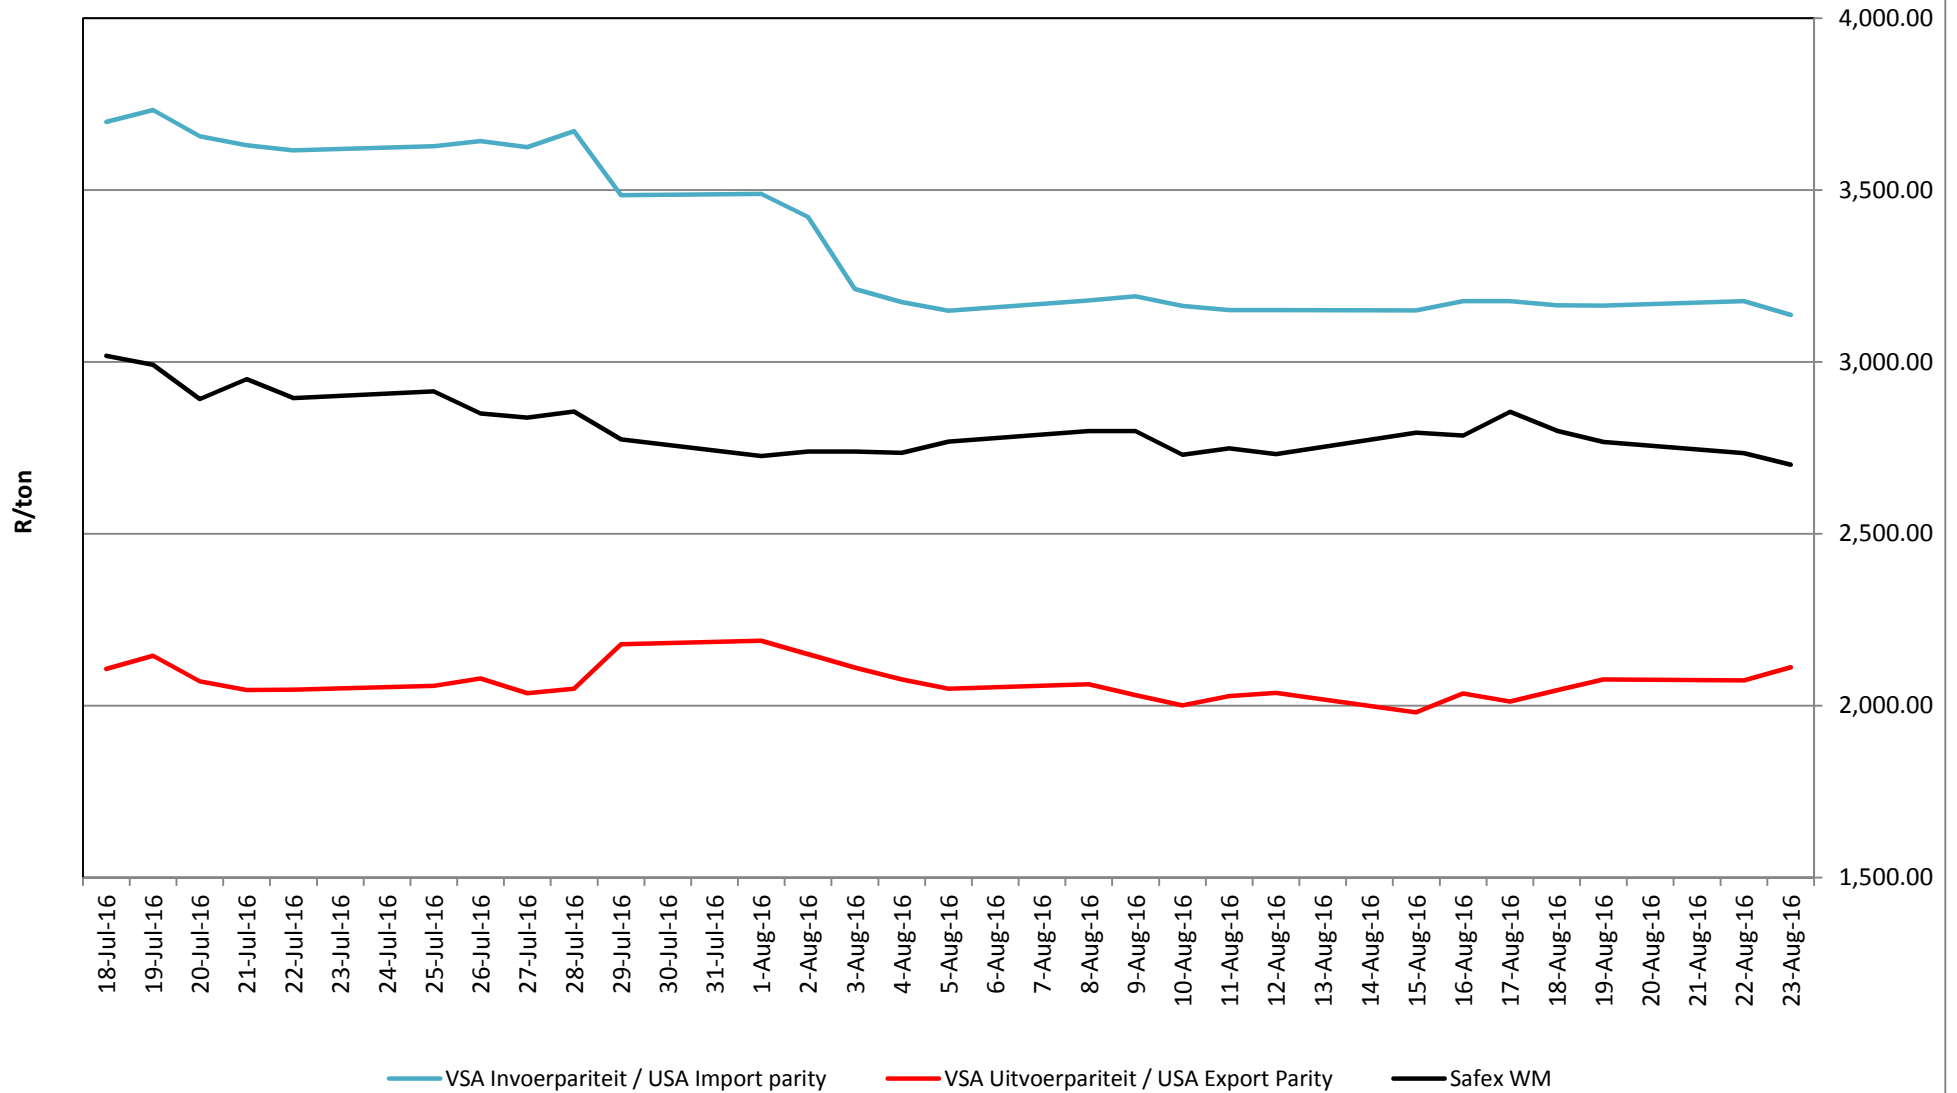

PRYSE VAN WITMIELIES GELEWER IN RANDFONTEIN

PRICES OF WHITE MAIZE DELIVERED IN RANDFONTEIN