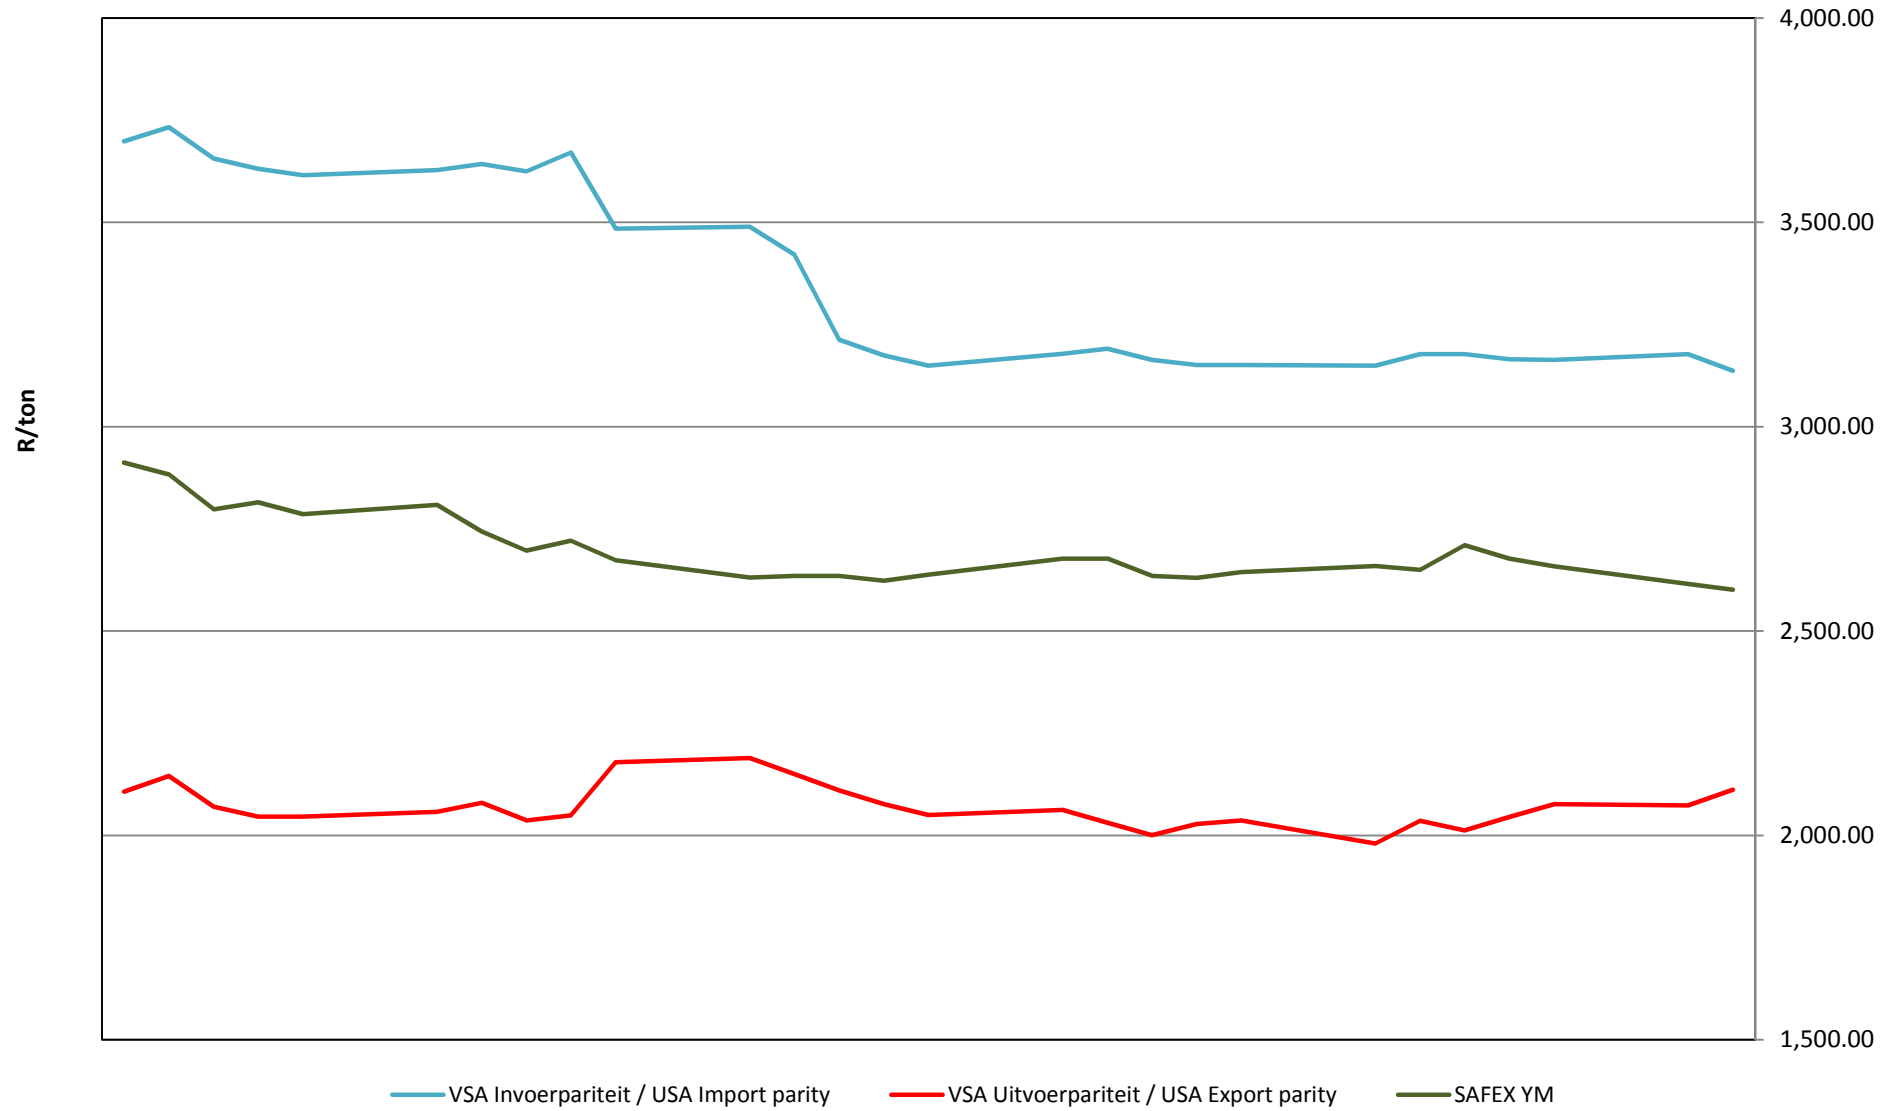

PRYSE VAN GEELMIELIES GELEWER ON RANDFONTEIN PRICES OF YELLOW MAIZE DELIVERED IN RANDFONTEIN