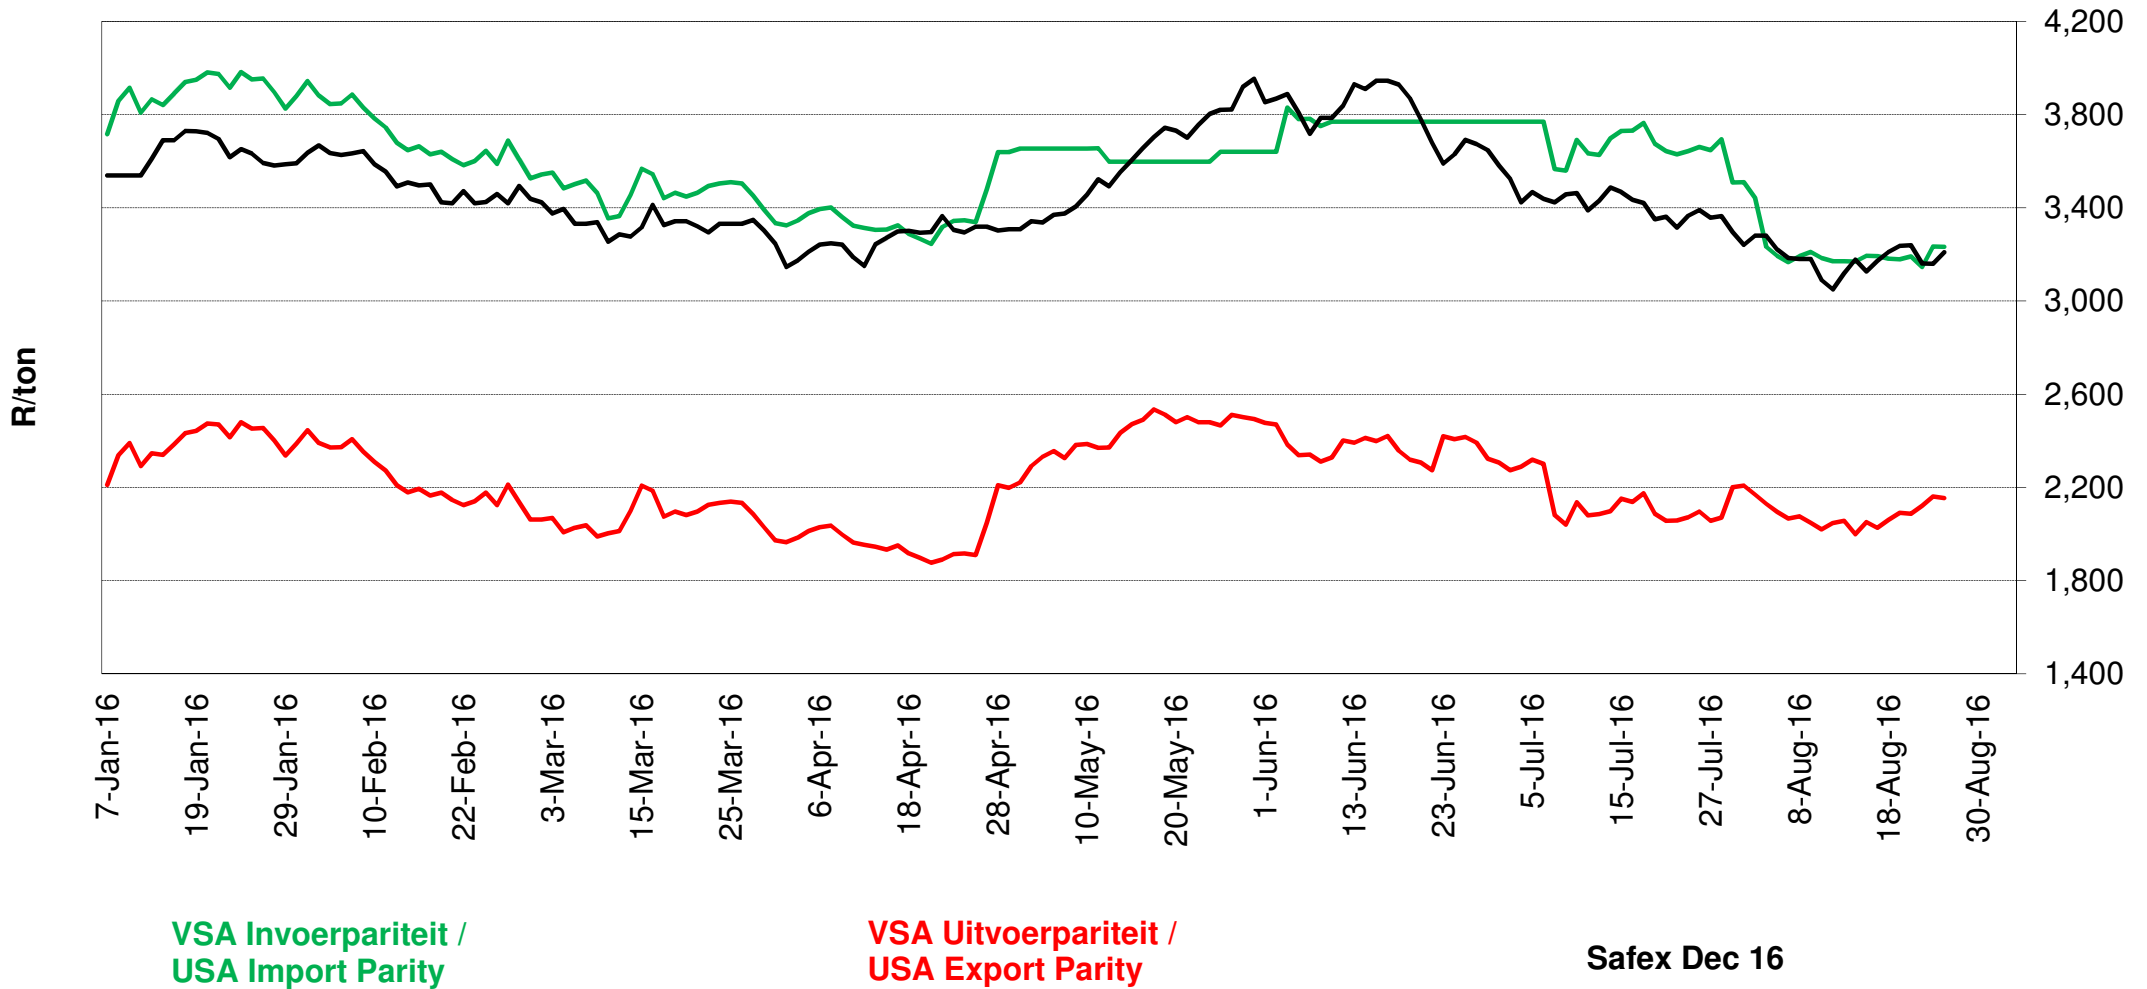

## PRYSE VAN GEELMIELIES GELEWER IN RANDFONTEIN PRICES OF YELLOW MAIZE DELIVERED IN RANDFONTEIN

Source: Grain SA

**PRYSE VAN VSA WITMIELIES VIR LEWERING DES 2016(RANDFONTEIN)**  
**PRICES OF USA WHITE MAIZE DELIVERED IN DEC 2016 (RANDFONTEIN)**

Source: Grain SA

**PRYSE VAN VSA GEELMIELIES VIR LEWERING IN DES 16 (RANDFONTEIN)**  
**PRICES OF USA YELLOW MAIZE DELIVERED IN DEC 16 (RANDFONTEIN)**

Source: Grain SA