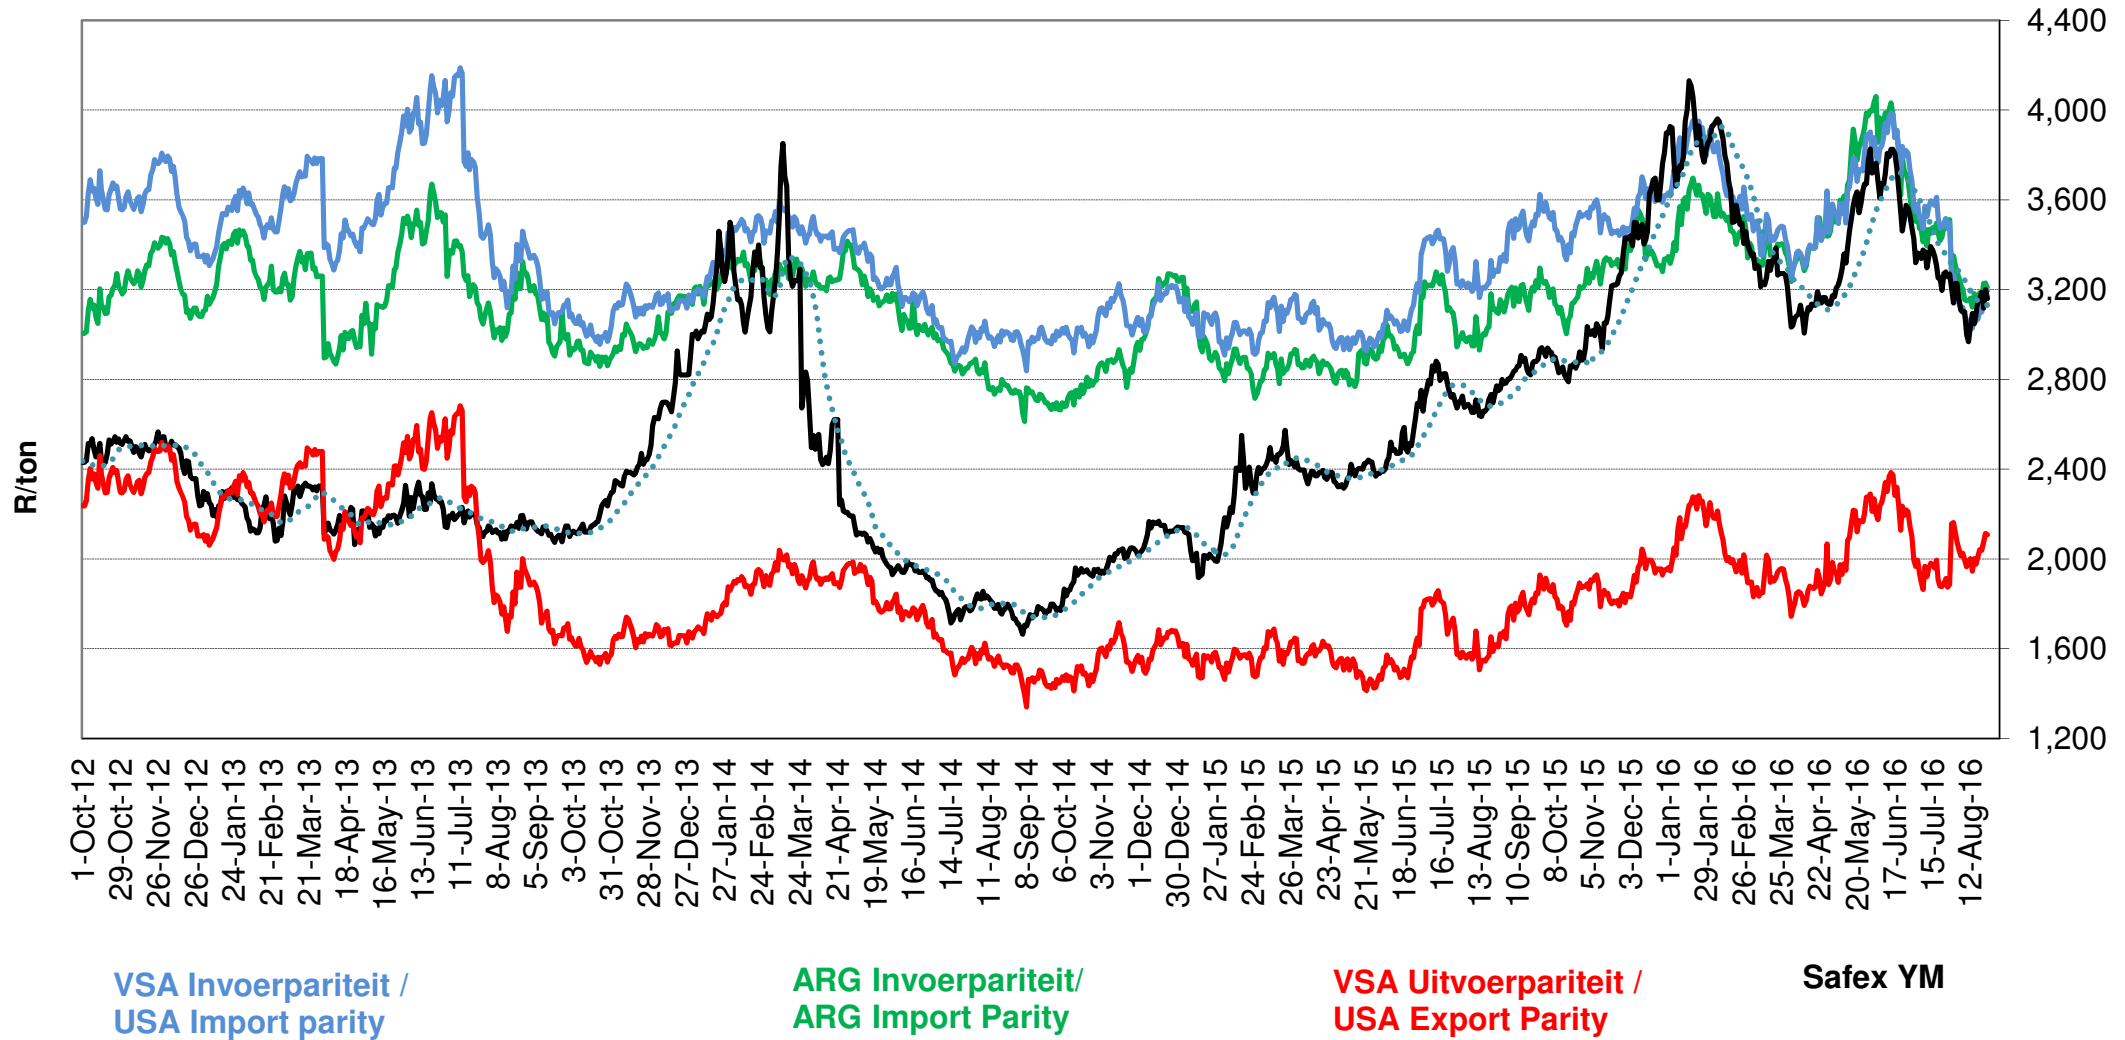

PRYSE VAN GEELMIELIES GELEWER IN RANDFONTEIN PRICES OF YELLOW MAIZE DELIVERED IN RANDFONTEIN

Source: Grain SA