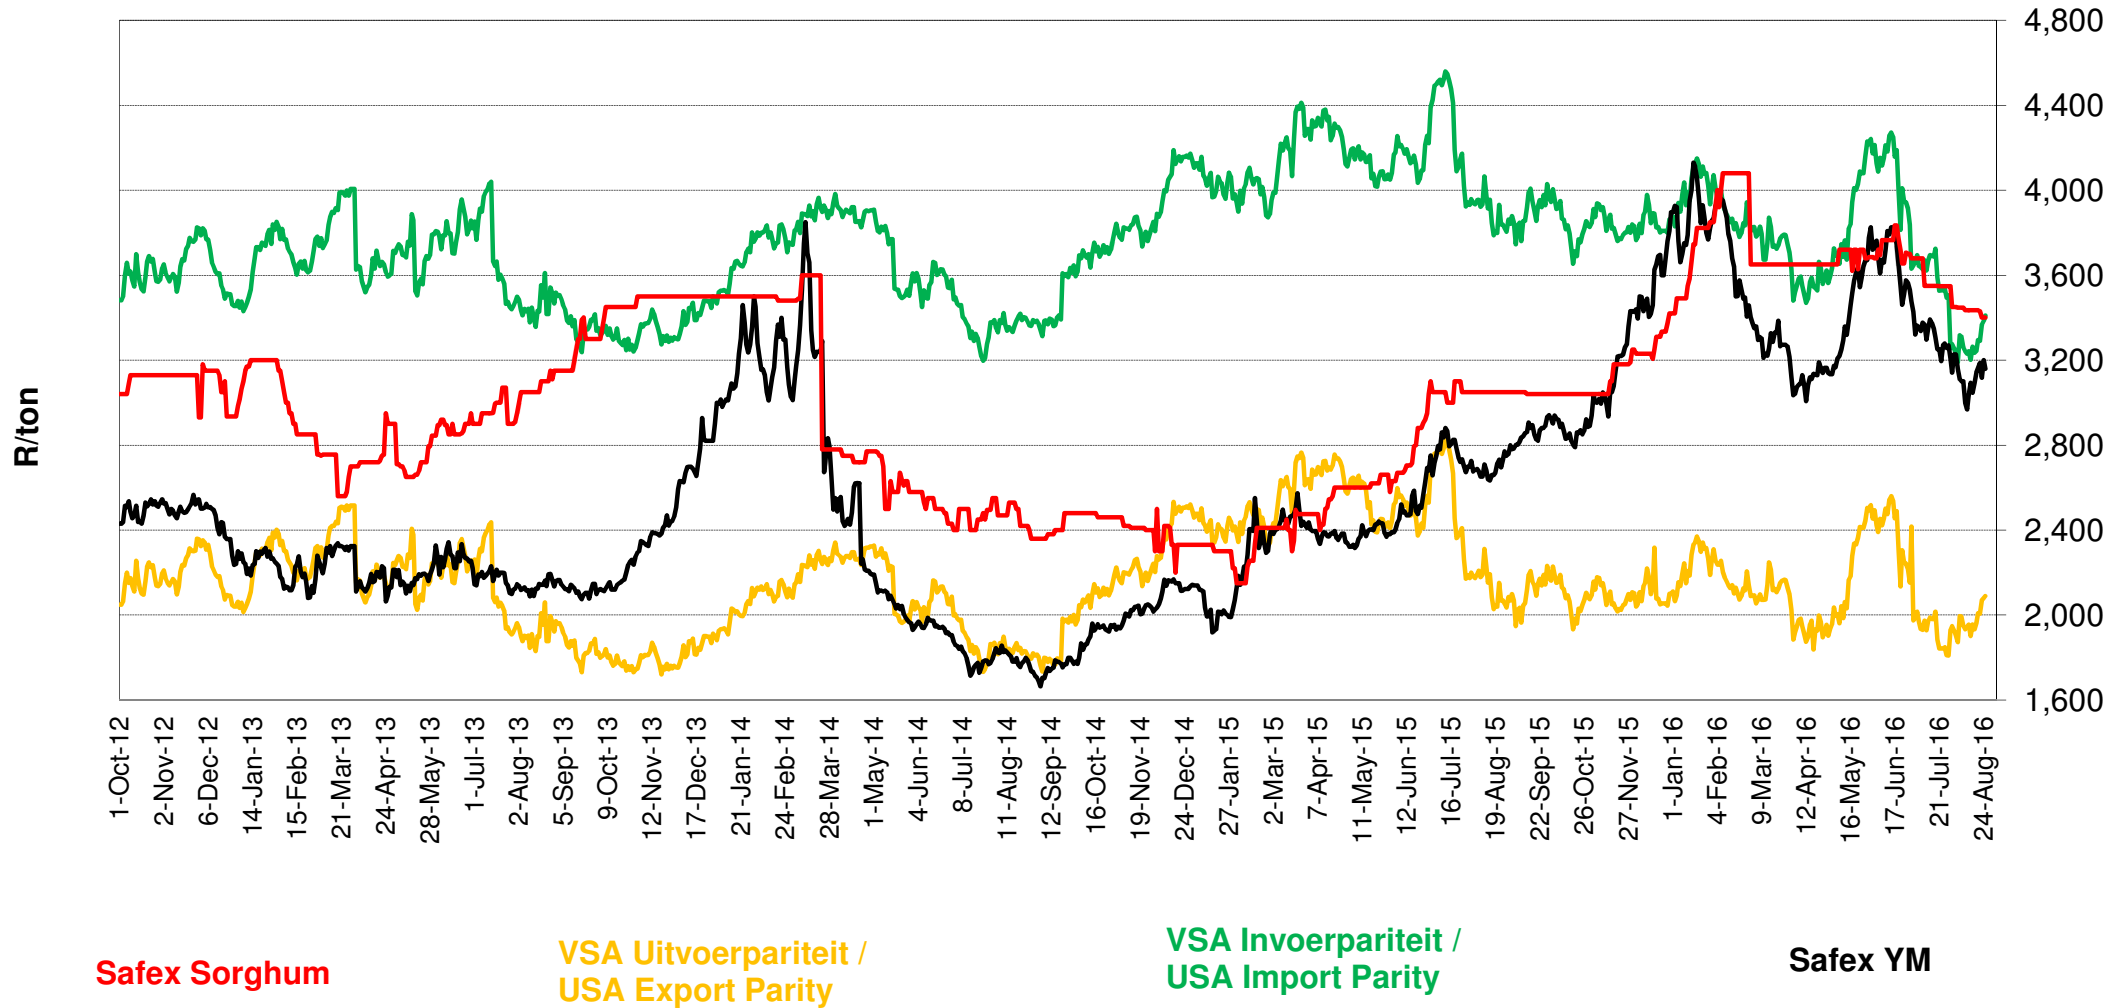

## PRYSE VAN VSA SORGHUM GELEWER IN RANDFONTEIN PRICES OF USA SORGHUM DELIVERED IN RANDFONTEIN

Source: Grain SA