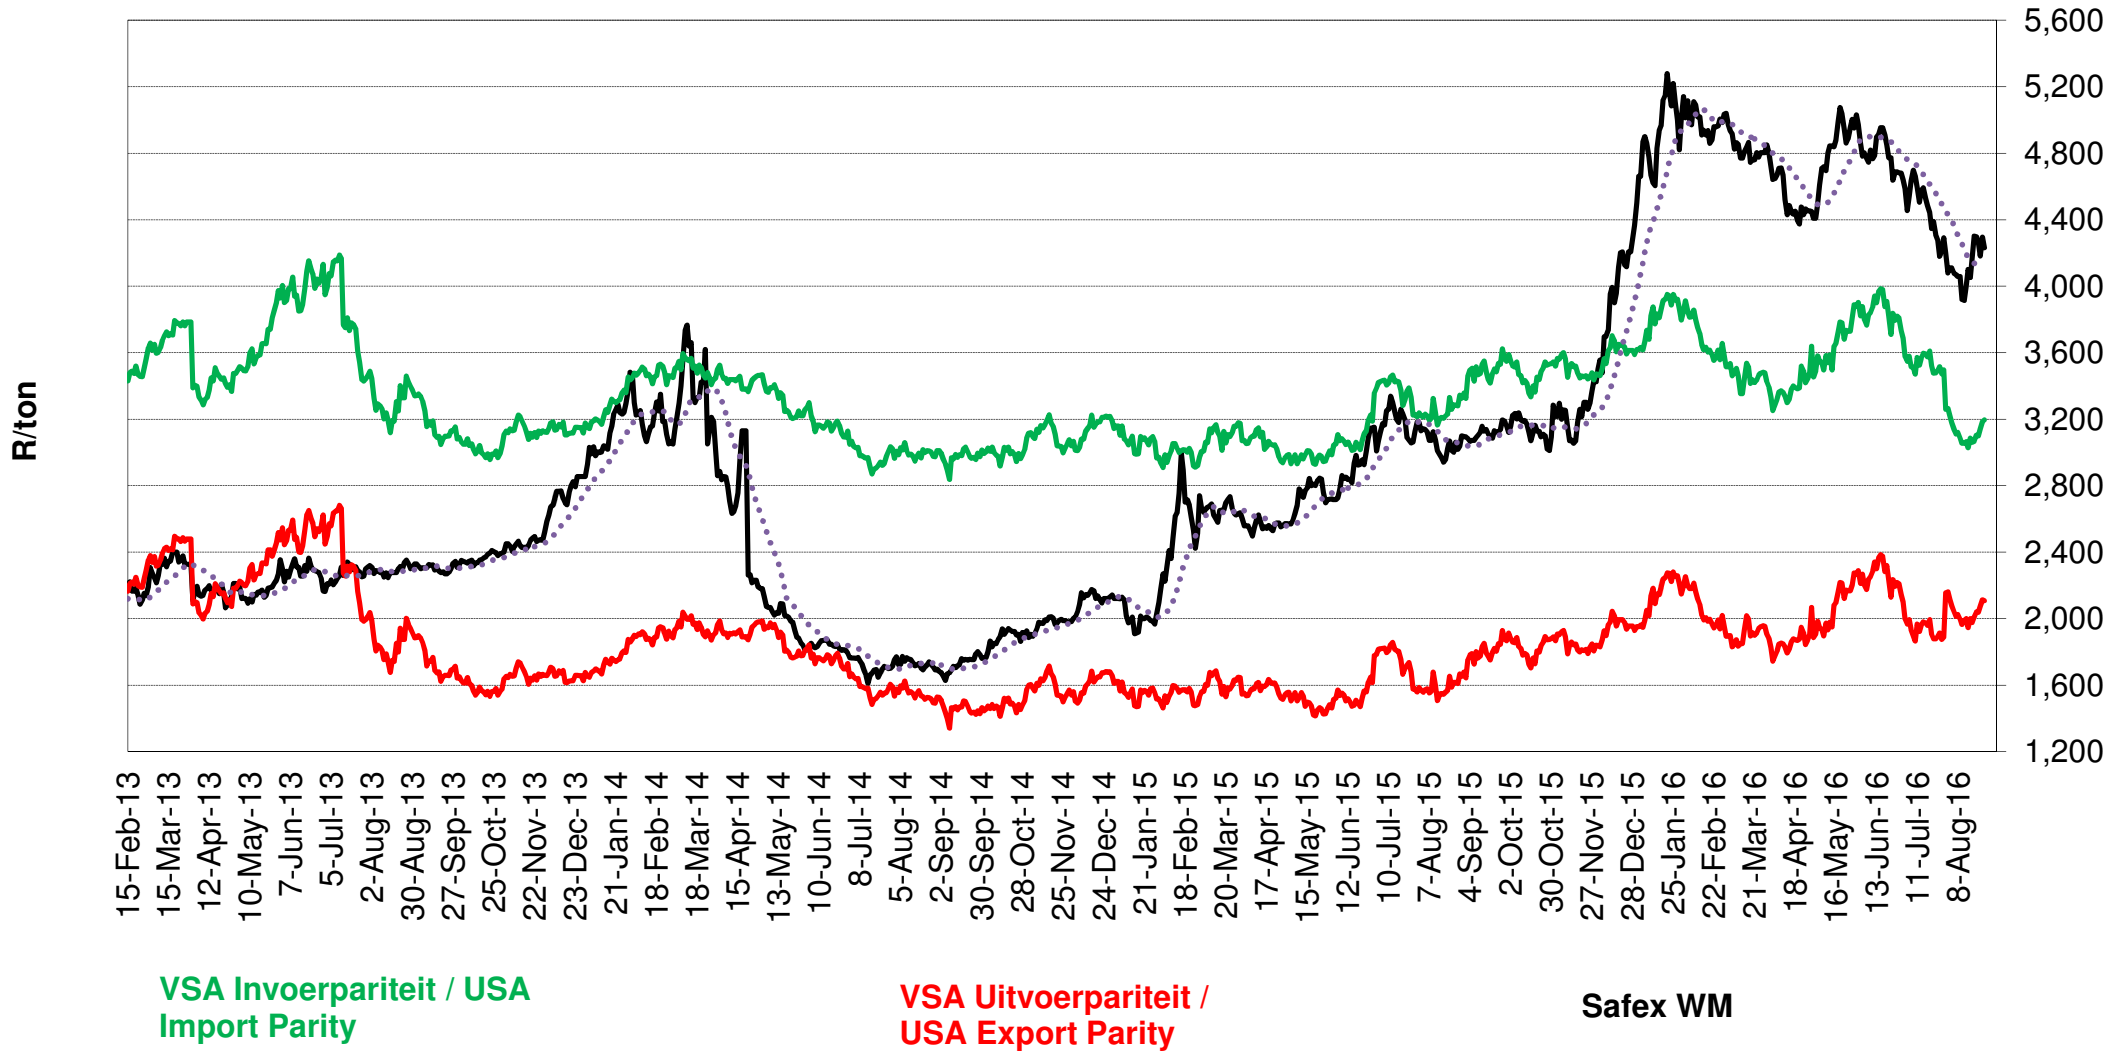

PRYSE VAN VSA WITMELIES GELEWER IN RANDFONTEIN PRICES OF USA WHITE MAIZE DELIVERED IN RANDFONTEIN

Source: Grain SA