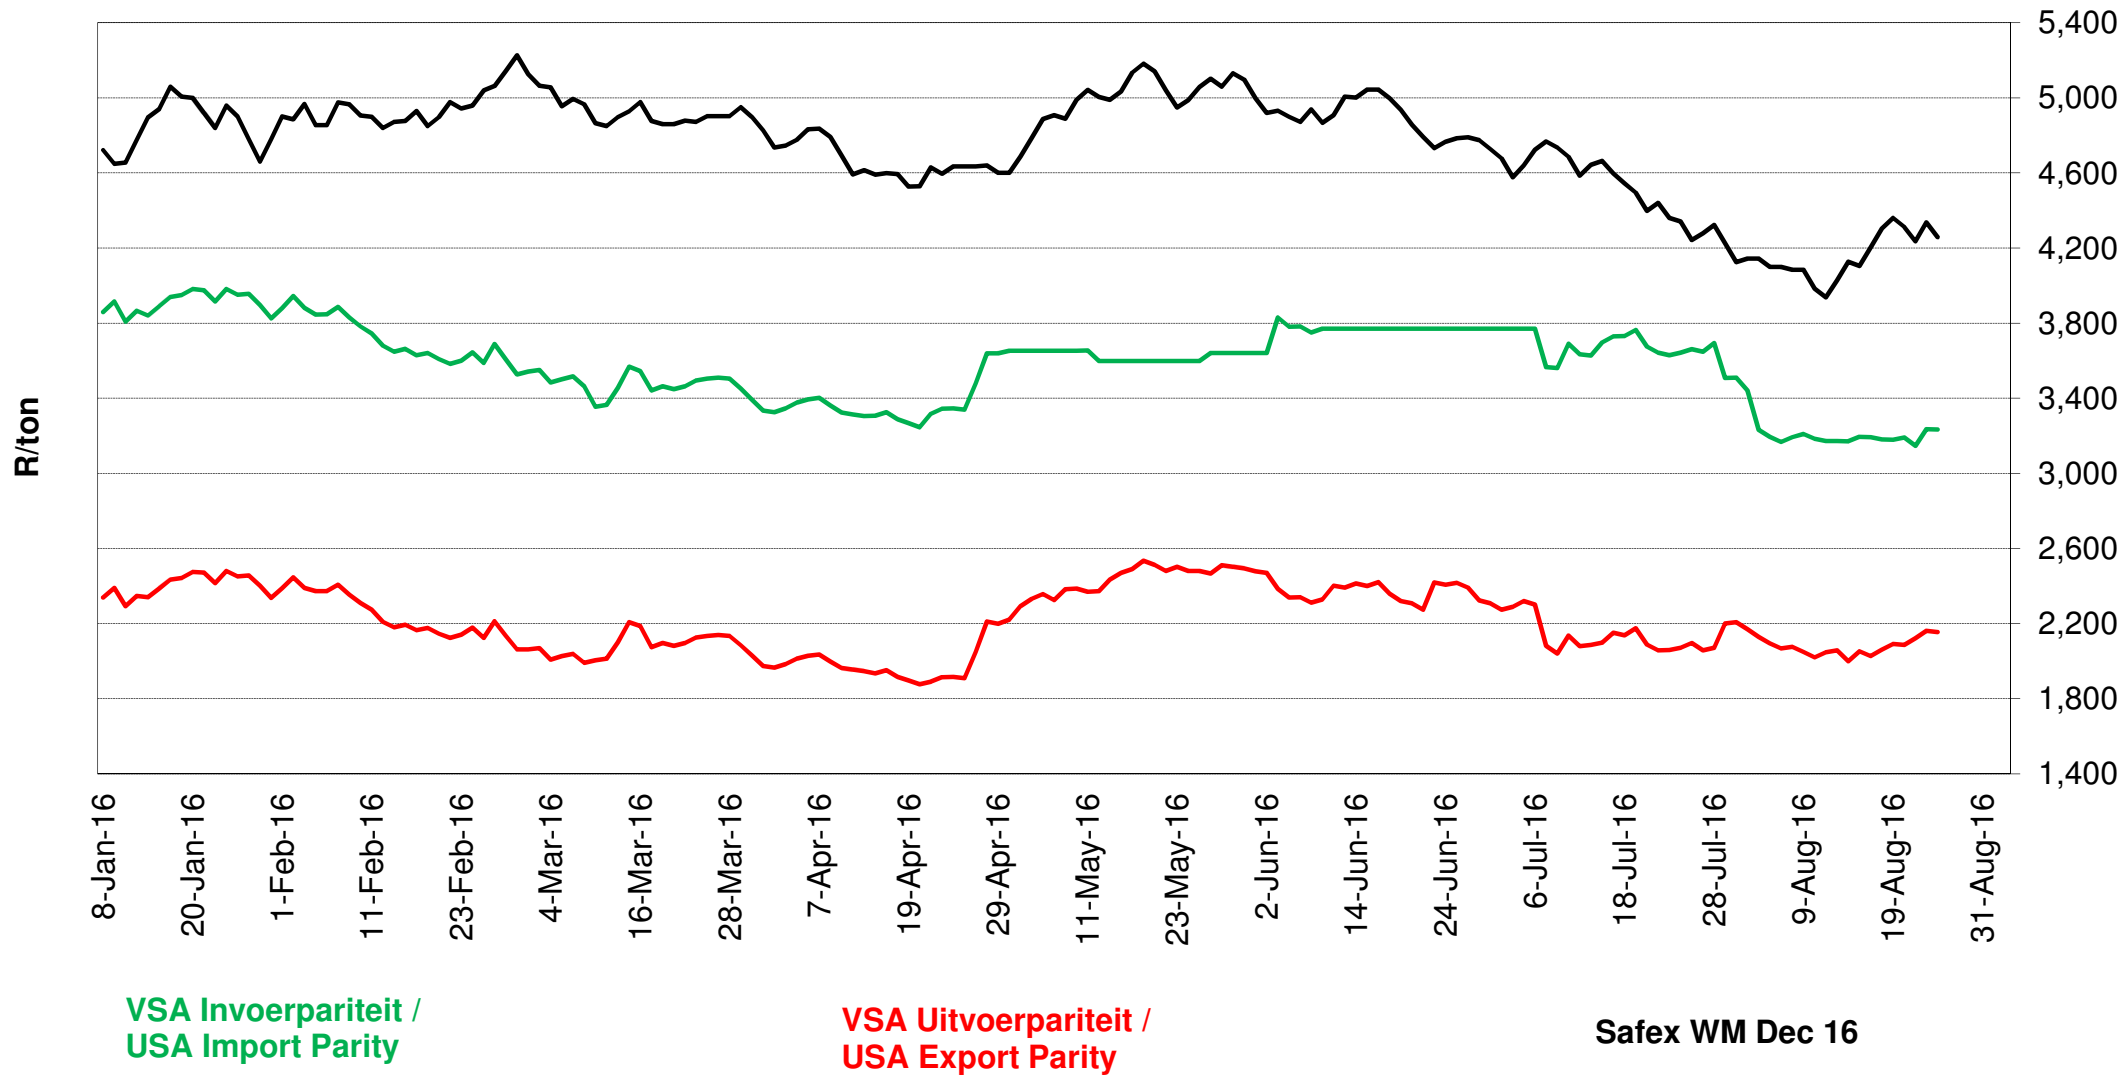

PRYSE VAN VSA WITMIELIES VIR LEWERING DES 2016(RANDFONTEIN)
PRICES OF USA WHITE MAIZE DELIVERED IN DEC 2016 (RANDFONTEIN)

Source: Grain SA