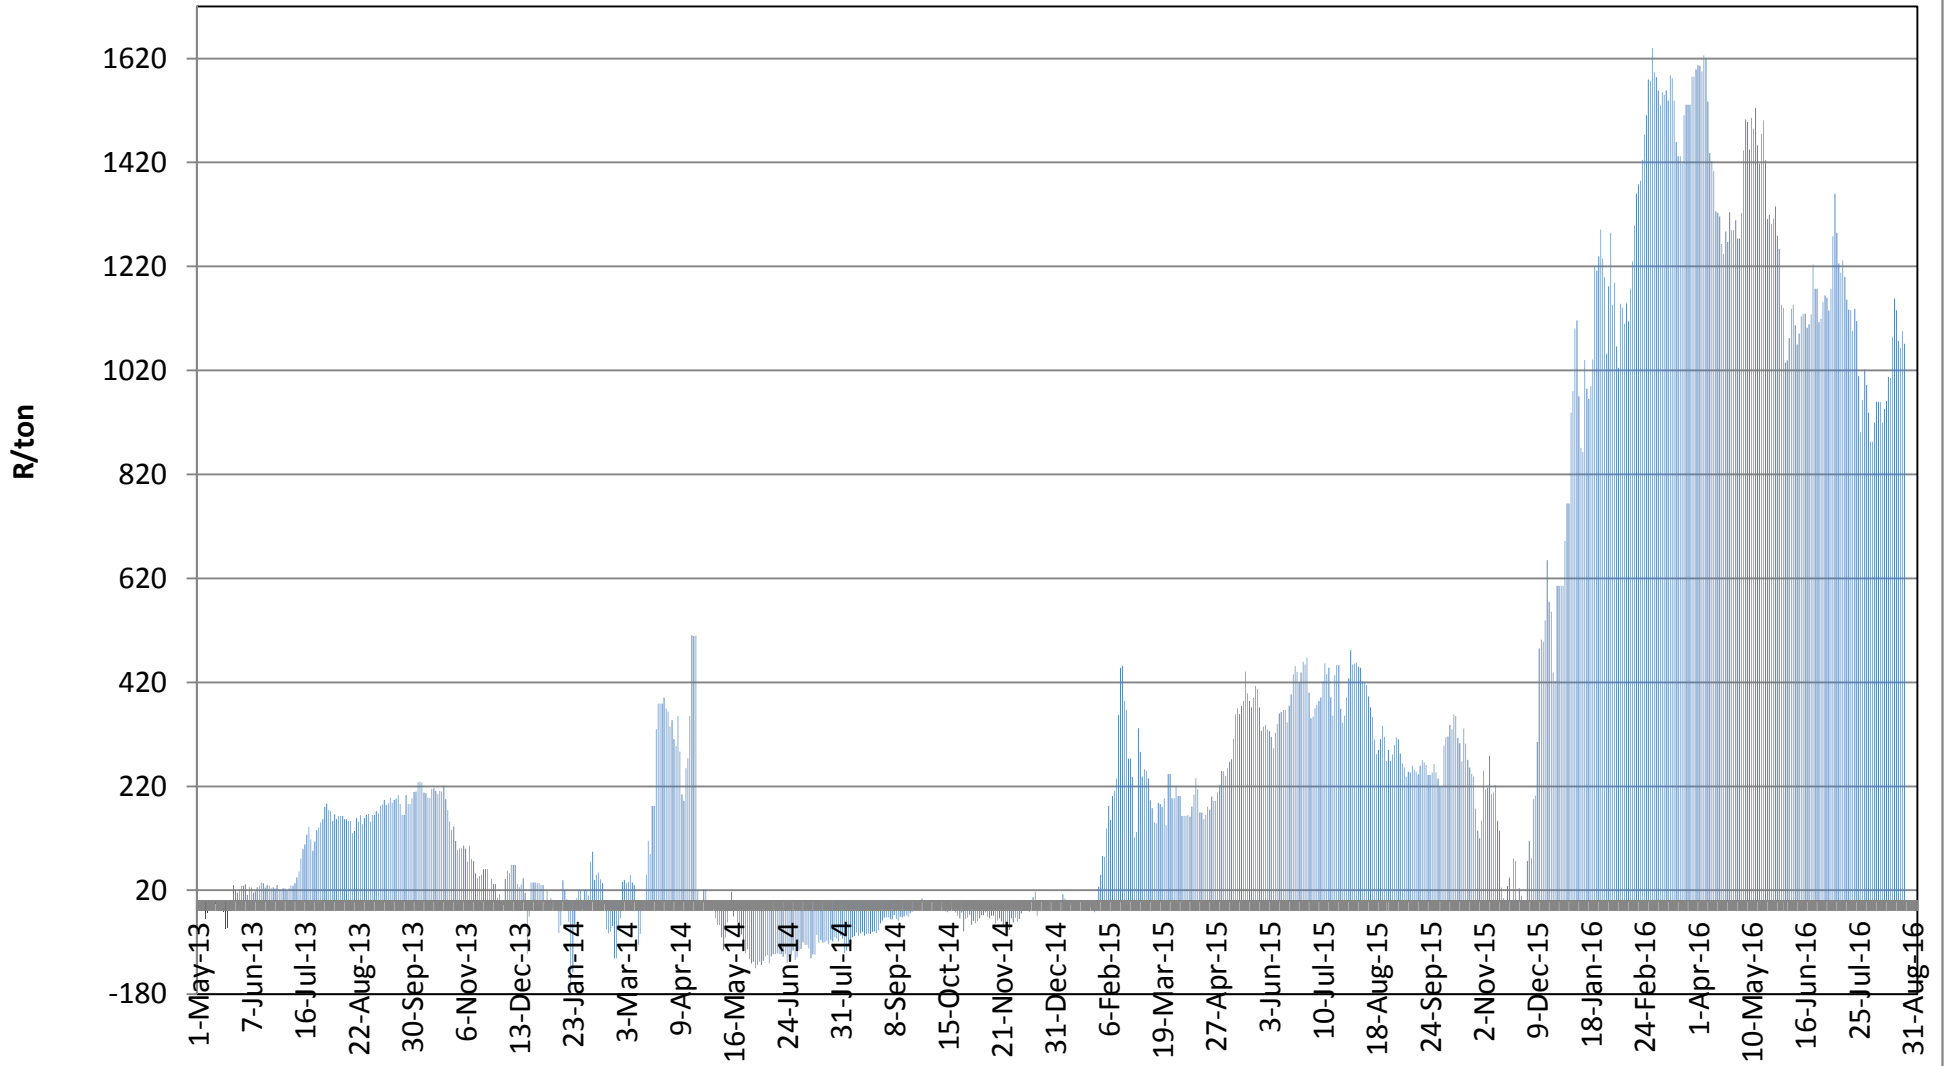

Price Difference (WMAZ-YMAZ)

Source: Grain SA