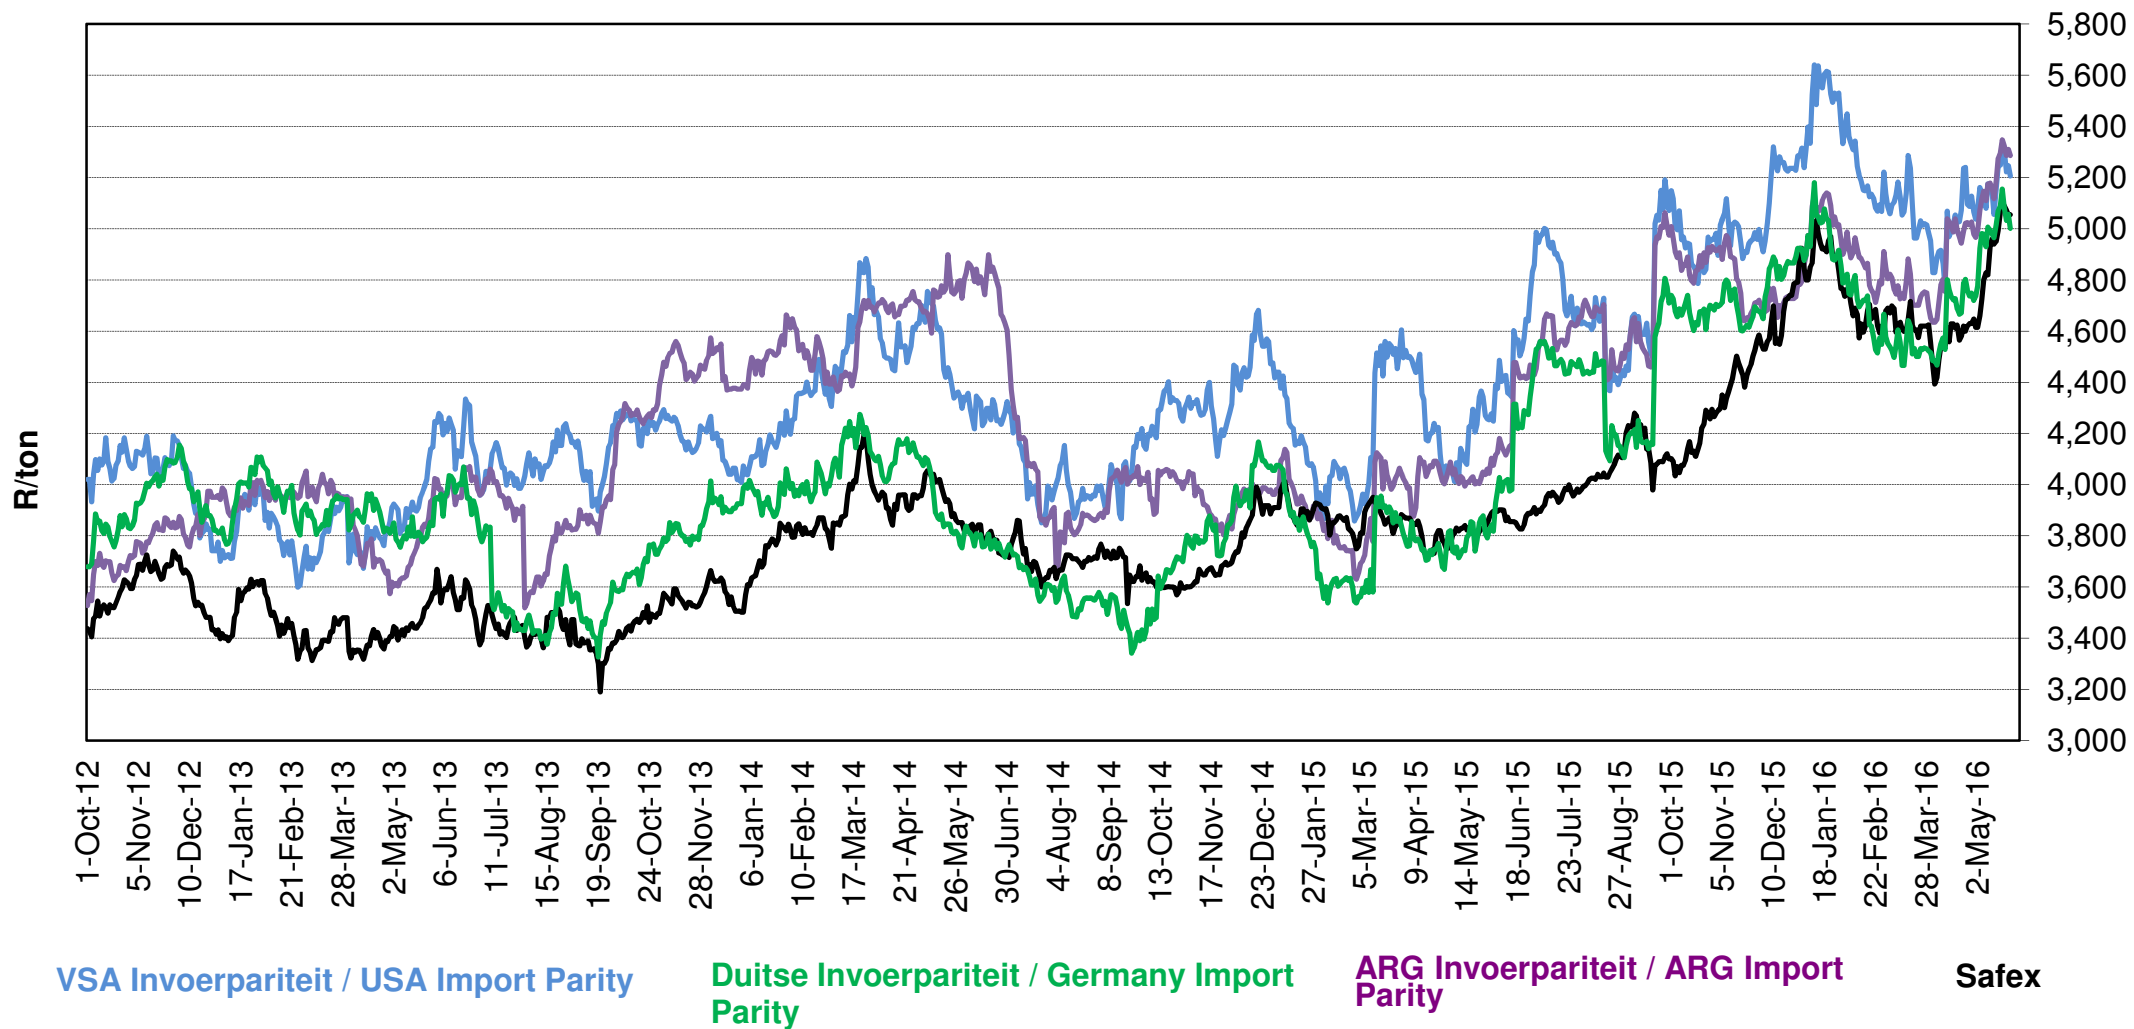

PRYSE VAN RSA EN ARGENTYNSE KORING GELEWER IN RANDFONTEIN
PRICES OF RSA AND ARGENTINEAN WHEAT DELIVERED IN RANDFONTEIN

Source: Grain SA

PRYSE VAN SUID AFRIKAANSE EN VSA KORING GELEWER IN RANDFONTEIN
PRICES OF SOUTH AFRICAN AND USA WHEAT DELIVERED IN RANDFONTEIN

Source: Grain SA

PRYSE VAN KORING GELEWER IN RANDFONTEIN PRICES OF WHEAT DELIVERED IN RANDFONTEIN

PRYSE VAN RSA EN DUITSE KORING GELEWER IN RANDFONTEIN PRICES OF RSA AND GERMAN WHEAT DELIVERED IN RANDFONTEIN