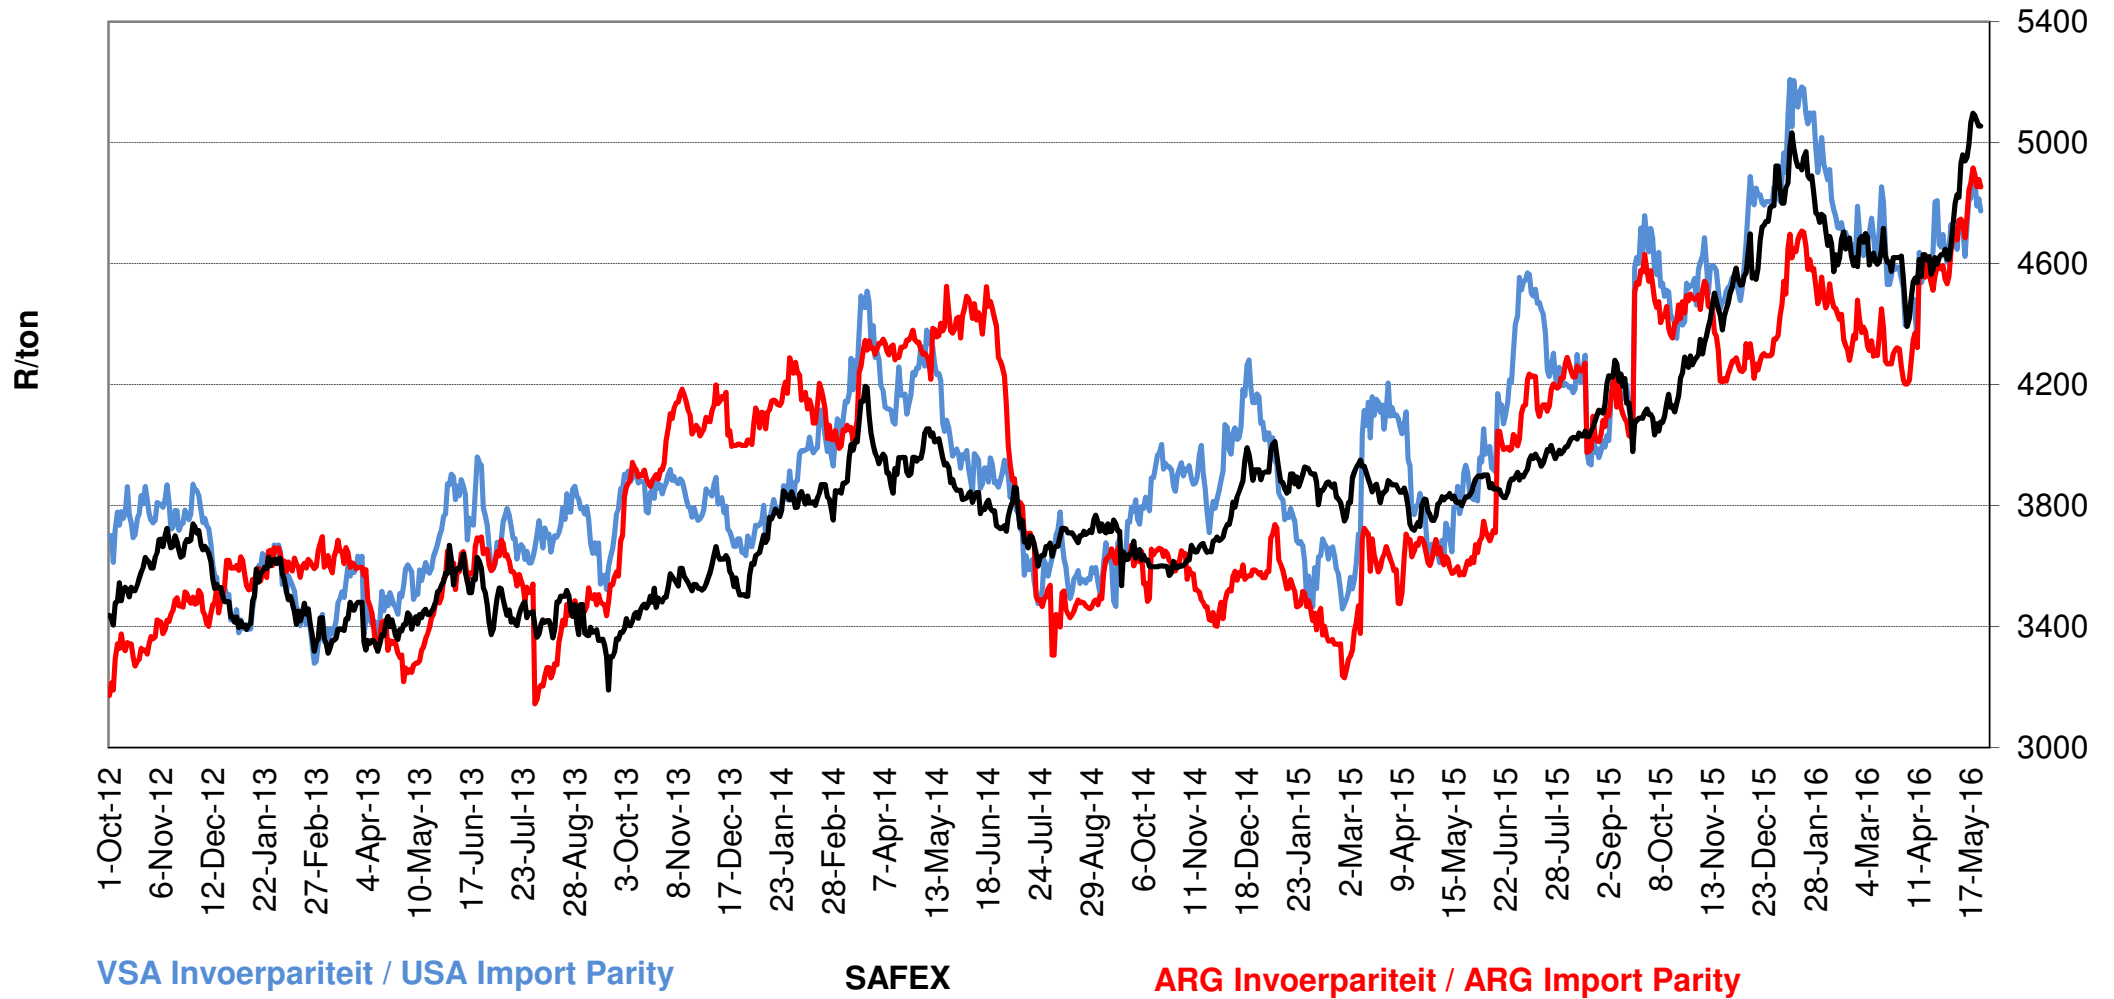

PRYSE VAN KORING GELEWER IN DURBAN HAWE PRICES OF WHEAT DELIVERED IN DURBAN HARBOUR

Source: Grain SA