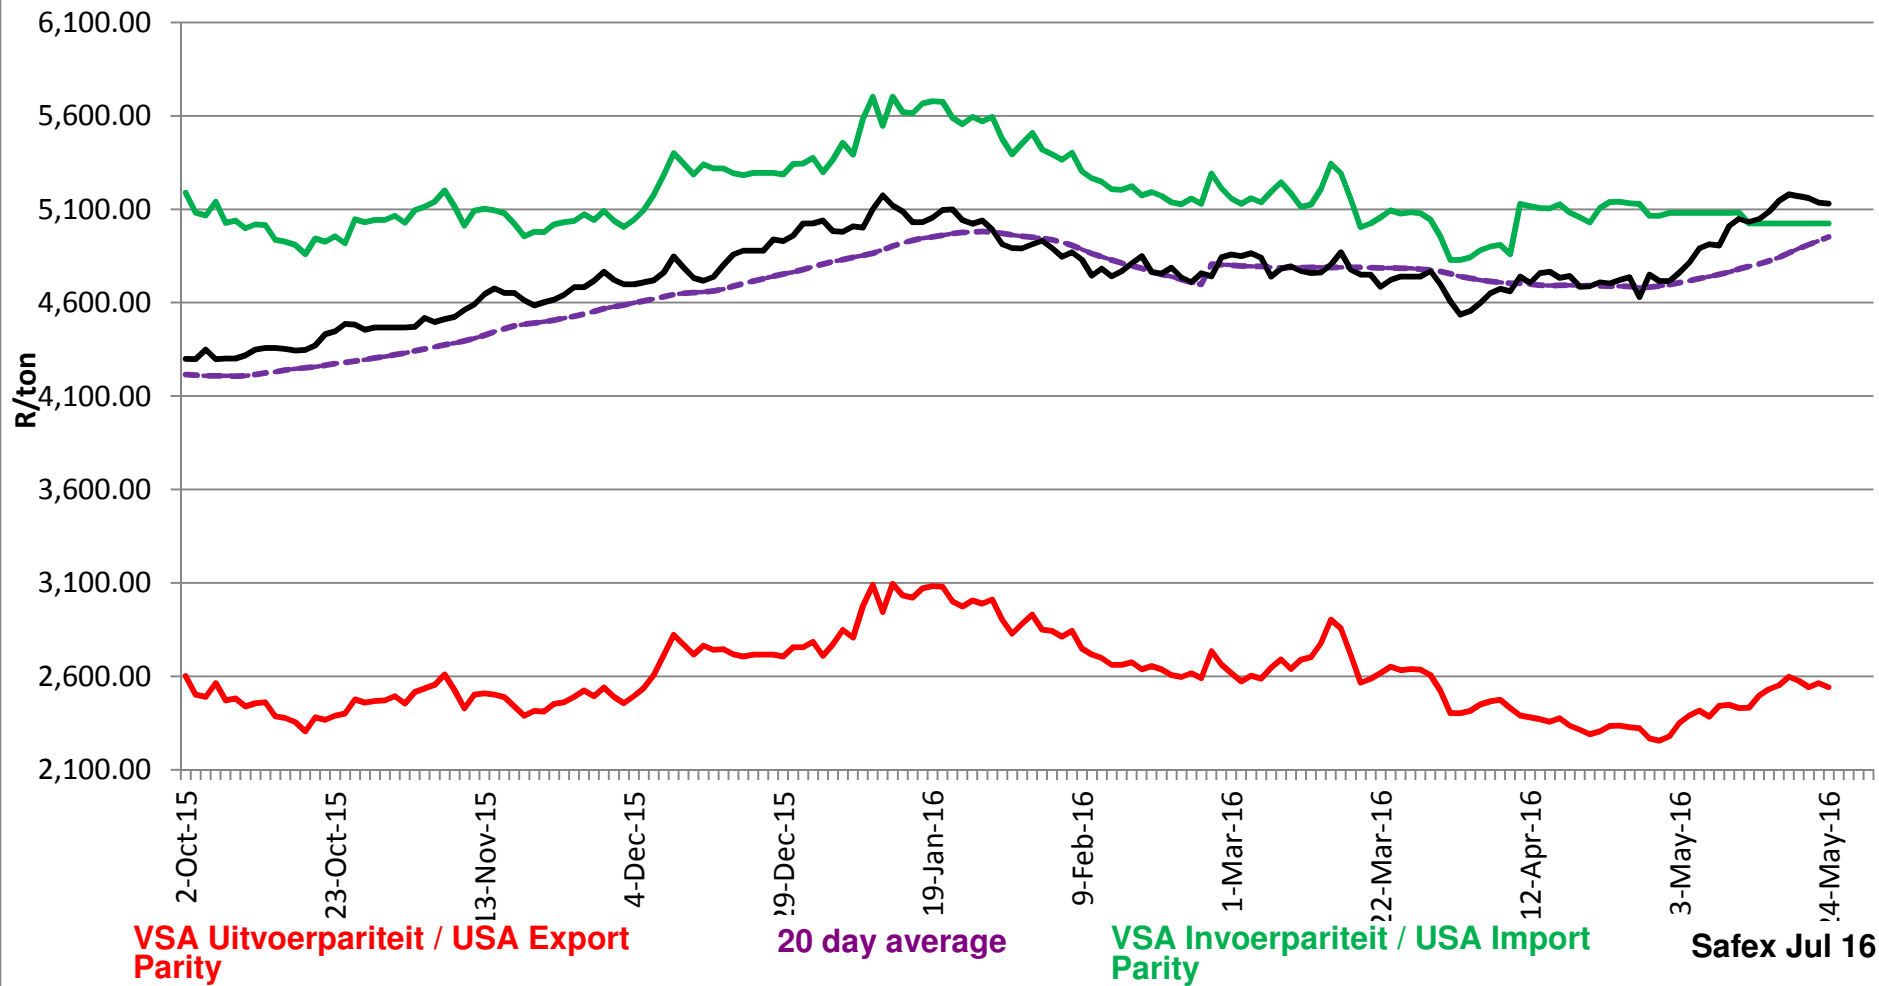

PRYSE VAN HRW KORING VIR LEWERING IN JUL 2016 (RANDFONTEIN)
PRICES OF HRW WHEAT DELIVERED IN JUL 2016 (RANDFONTEIN)

Source: Grain SA