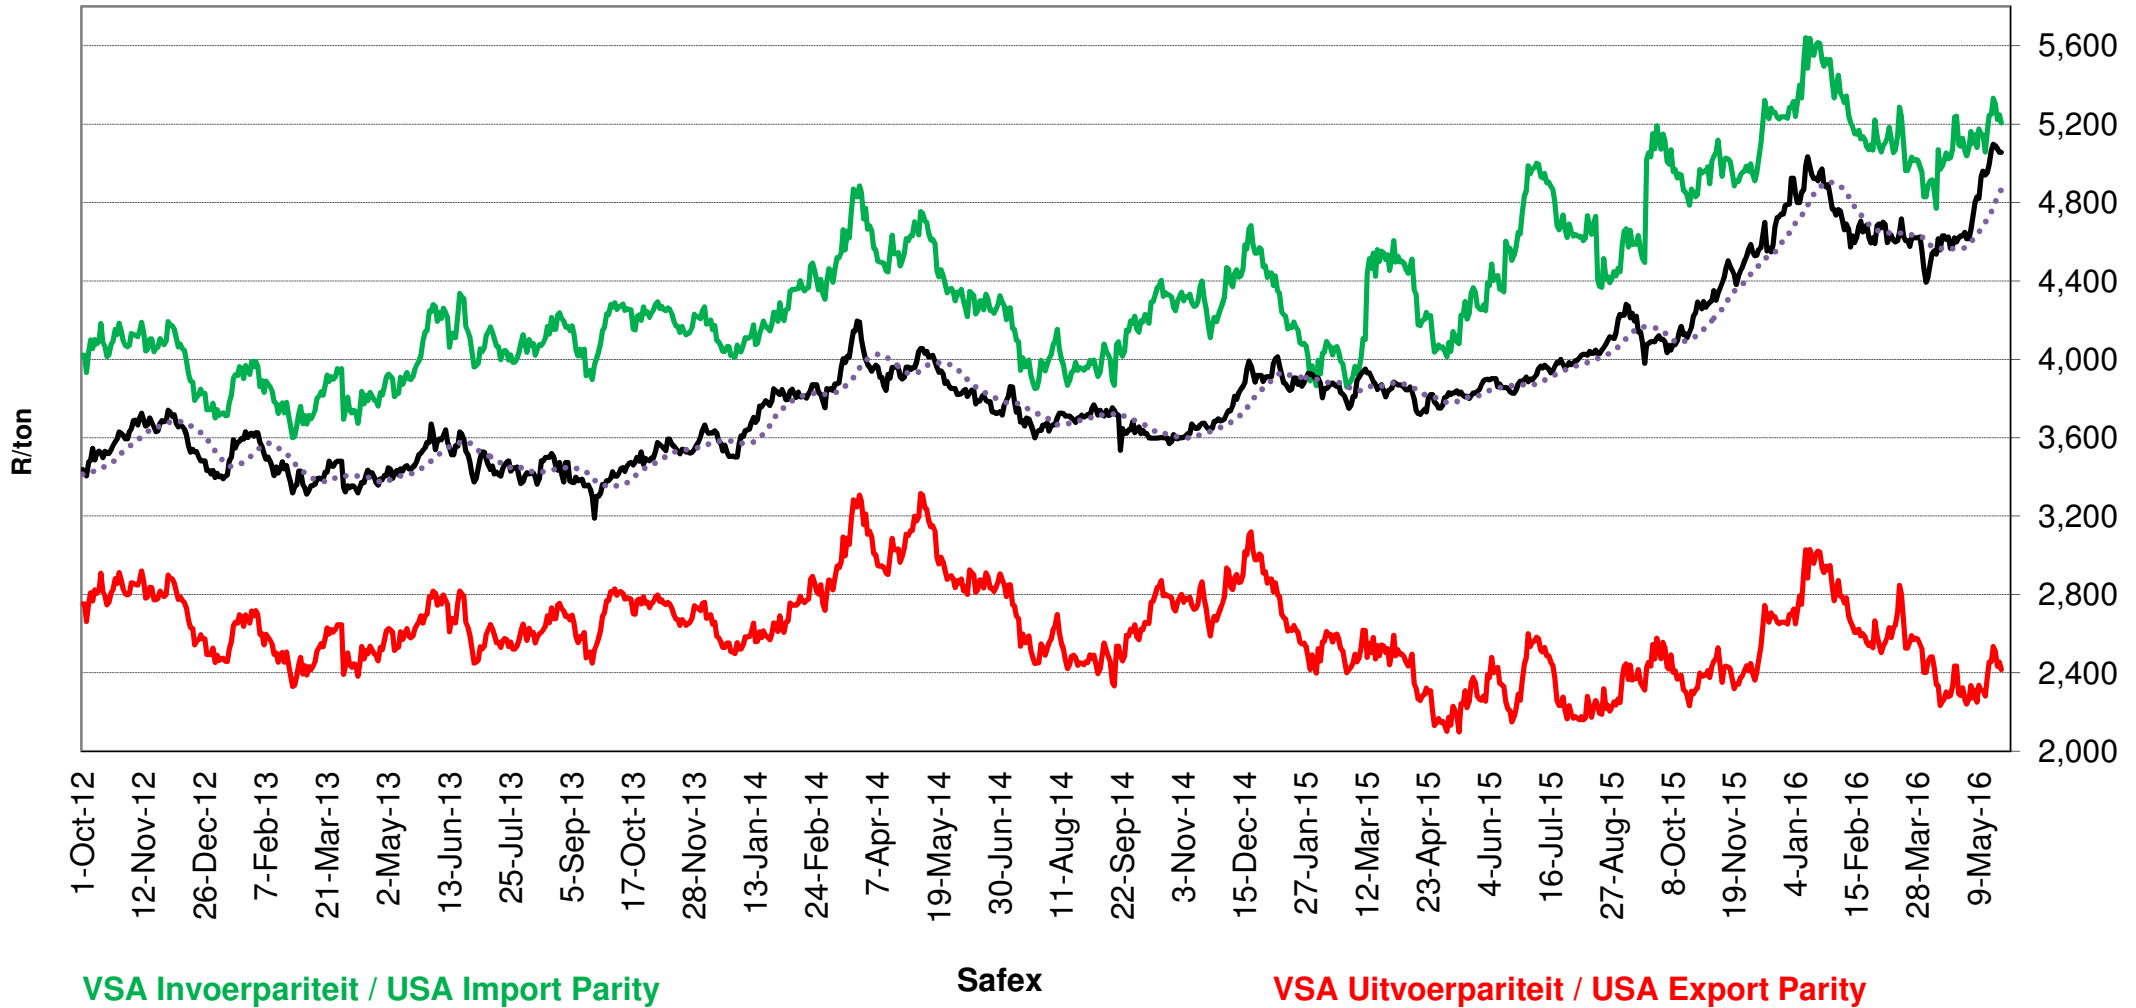

PRYSE VAN RSA EN ARGENTYNSE KORING GELEWER IN RANDFONTEIN
PRICES OF RSA AND ARGENTINEAN WHEAT DELIVERED IN RANDFONTEIN

Source: Grain SA

PRYSE VAN SUID AFRIKAANSE EN VSA KORING GELEWER IN RANDFONTEIN
PRICES OF SOUTH AFRICAN AND USA WHEAT DELIVERED IN RANDFONTEIN