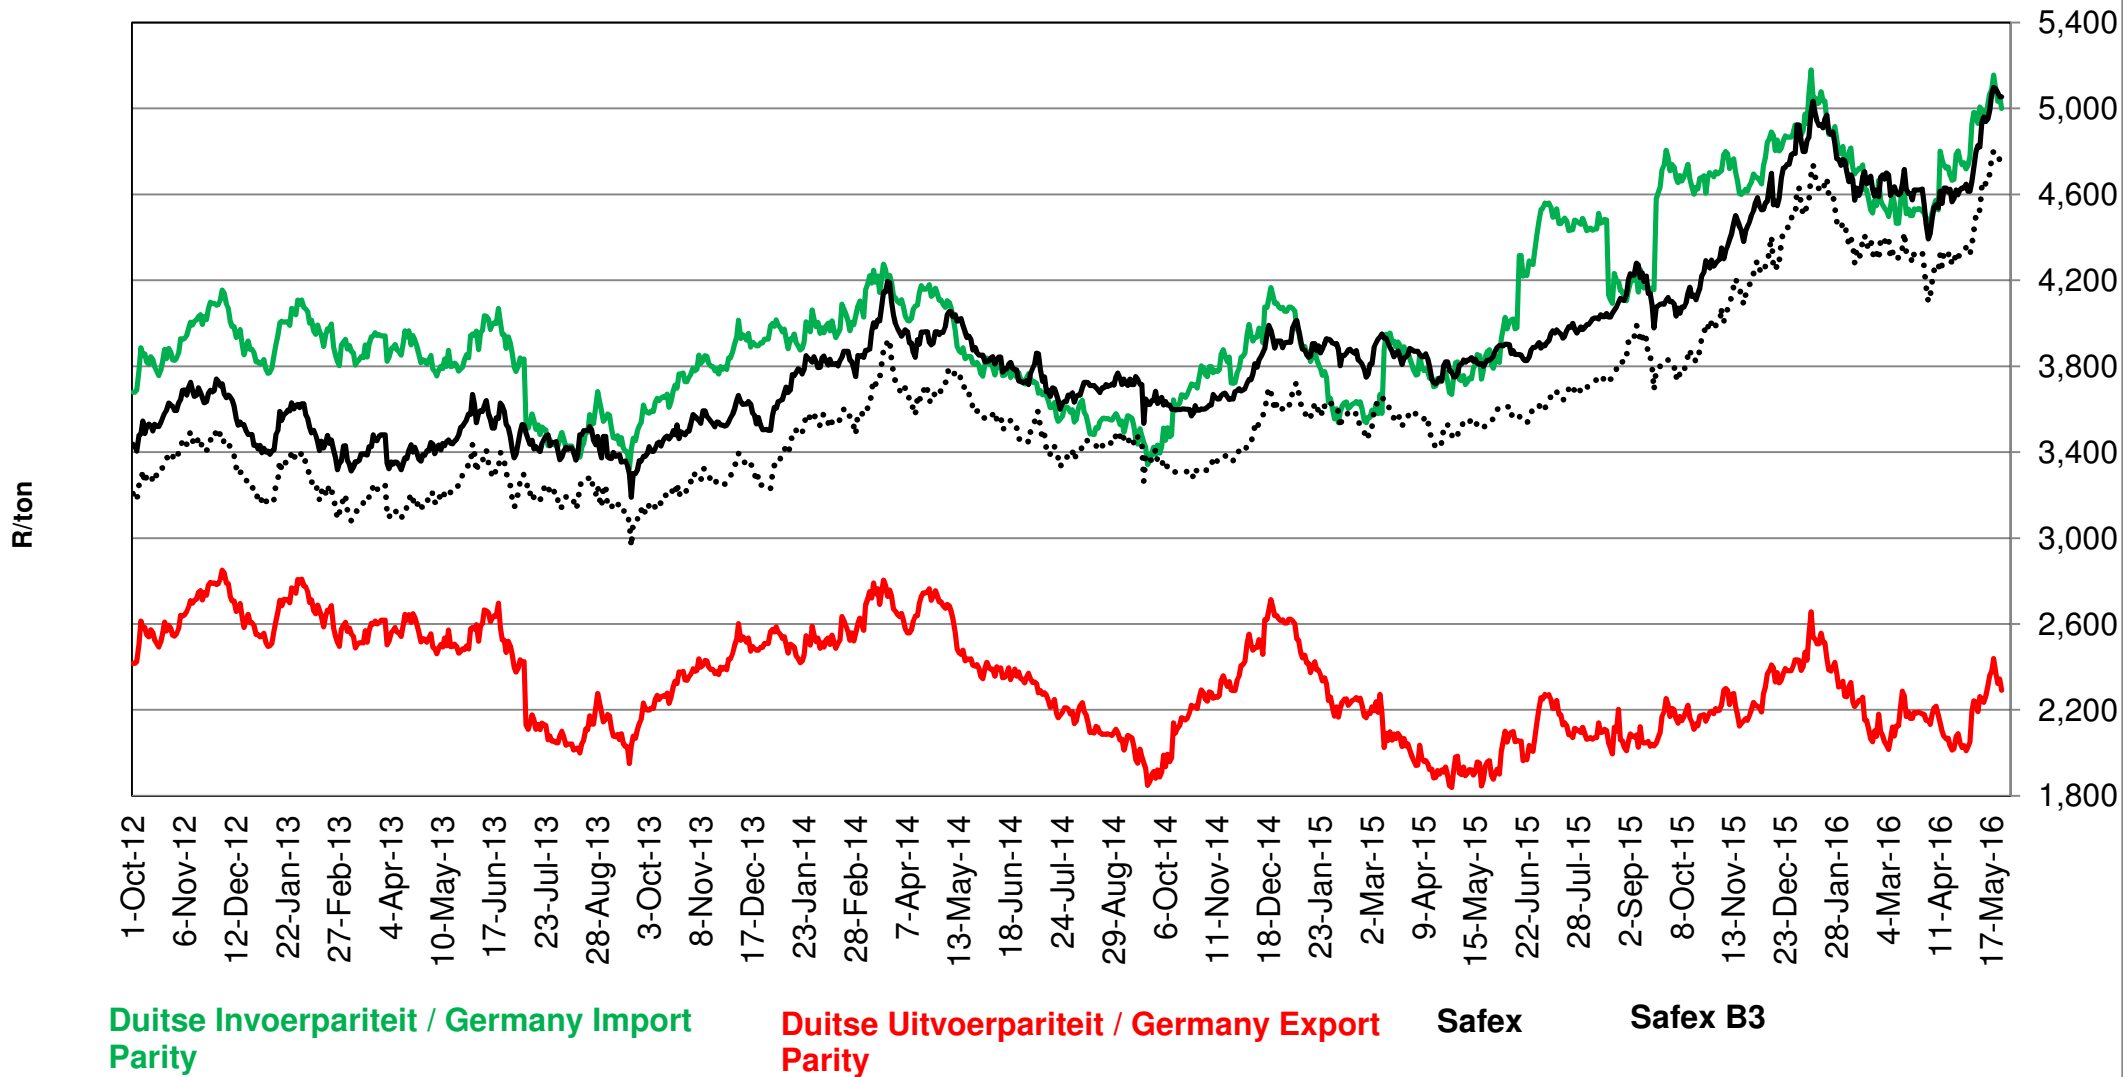

PRYSE VAN RSA EN ARGENTYNSE KORING GELEWER IN RANDFONTEIN
PRICES OF RSA AND ARGENTINEAN WHEAT DELIVERED IN RANDFONTEIN

Source: Grain SA

PRYSE VAN SUID AFRIKAANSE EN VSA KORING GELEWER IN RANDFONTEIN
PRICES OF SOUTH AFRICAN AND USA WHEAT DELIVERED IN RANDFONTEIN

Source: Grain SA

PRYSE VAN KORING GELEWER IN RANDFONTEIN PRICES OF WHEAT DELIVERED IN RANDFONTEIN

PRYSE VAN RSA EN DUITSE KORING GELEWER IN RANDFONTEIN PRICES OF RSA AND GERMAN WHEAT DELIVERED IN RANDFONTEIN