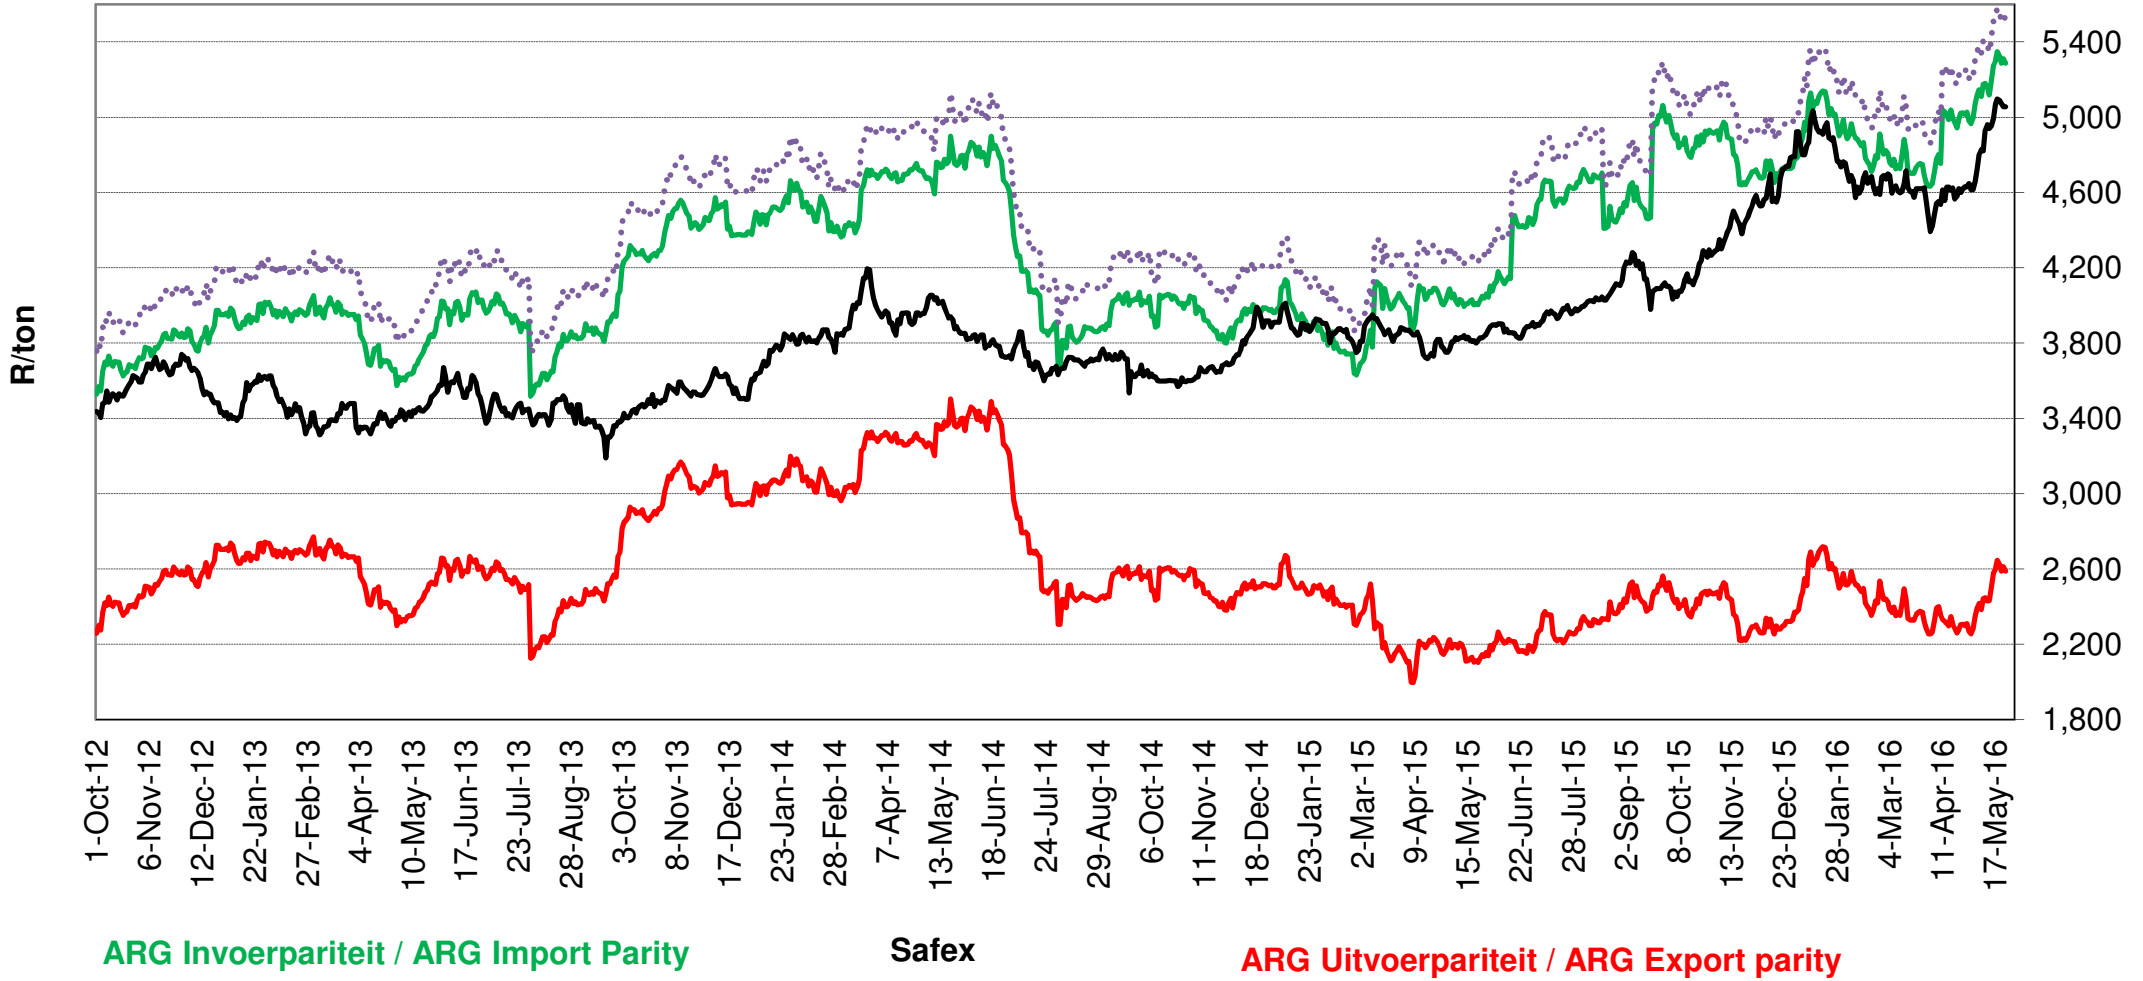

PRYSE VAN RSA EN ARGENTYNSE KORING GELEWER IN RANDFONTEIN
PRICES OF RSA AND ARGENTINEAN WHEAT DELIVERED IN RANDFONTEIN

Source: Grain SA

PRYSE VAN SUID AFRIKAANSE EN VSA KORING GELEWER IN RANDFONTEIN
PRICES OF SOUTH AFRICAN AND USA WHEAT DELIVERED IN RANDFONTEIN

Source: Grain SA

PRYSE VAN KORING GELEWER IN RANDFONTEIN PRICES OF WHEAT DELIVERED IN RANDFONTEIN

PRYSE VAN RSA EN DUITSE KORING GELEWER IN RANDFONTEIN PRICES OF RSA AND GERMAN WHEAT DELIVERED IN RANDFONTEIN