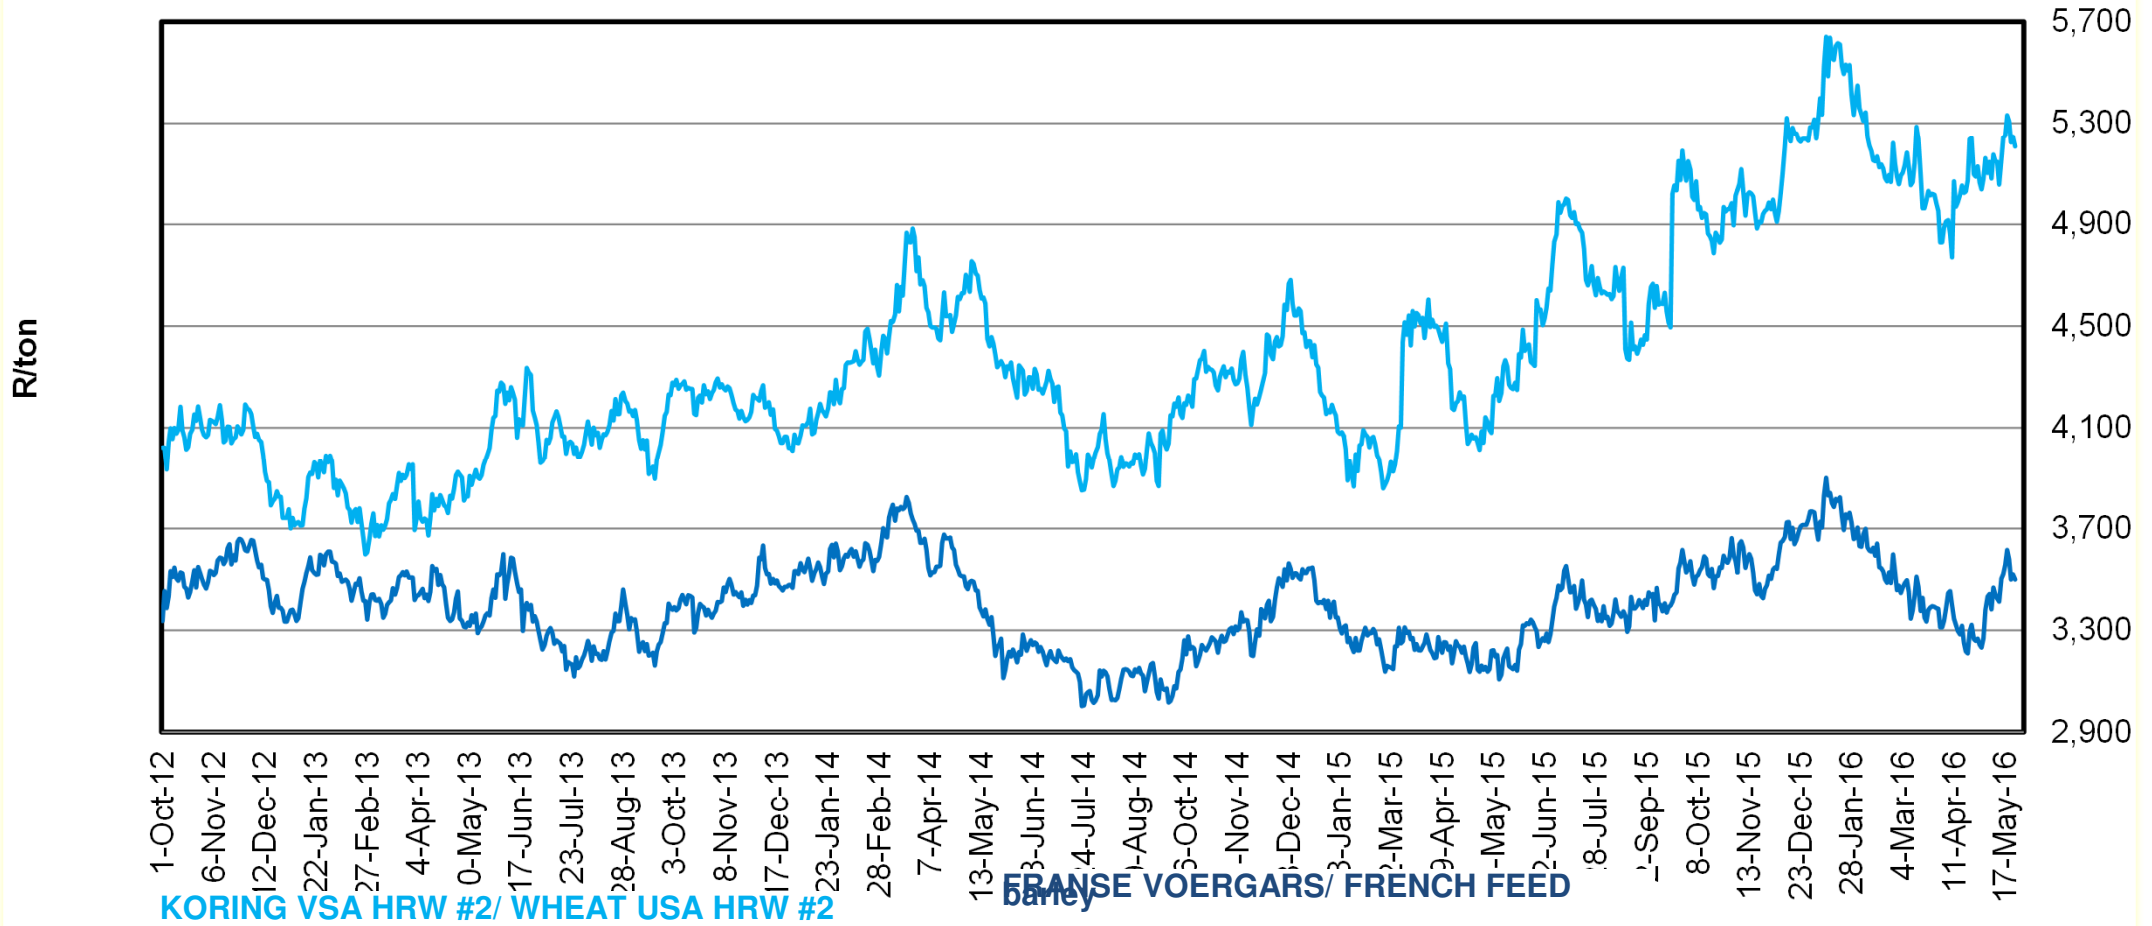

Source: Grain SA

PRYSE VAN HRW KORING VIR LEWERING IN JUL 2016 (RANDFONTEIN)
PRICES OF HRW WHEAT DELIVERED IN JUL 2016 (RANDFONTEIN)

Source: Grain SA

PRYSE VAN KORING GELEWER IN DURBAN HAWE PRICES OF WHEAT DELIVERED IN DURBAN HARBOUR

Source: Grain SA

PRYSE VAN GARS GELEWER IN RANDFONTEIN PRICES OF BARLEY DELIVERED IN RANDFONTEIN

INVOERPARITEIT VAN VSA HRW KORING EN FRANSE VOERGARS
IMPORT PARITY OF USA HRW AND FRANCE FEED BARLEY

Source: Grain SA