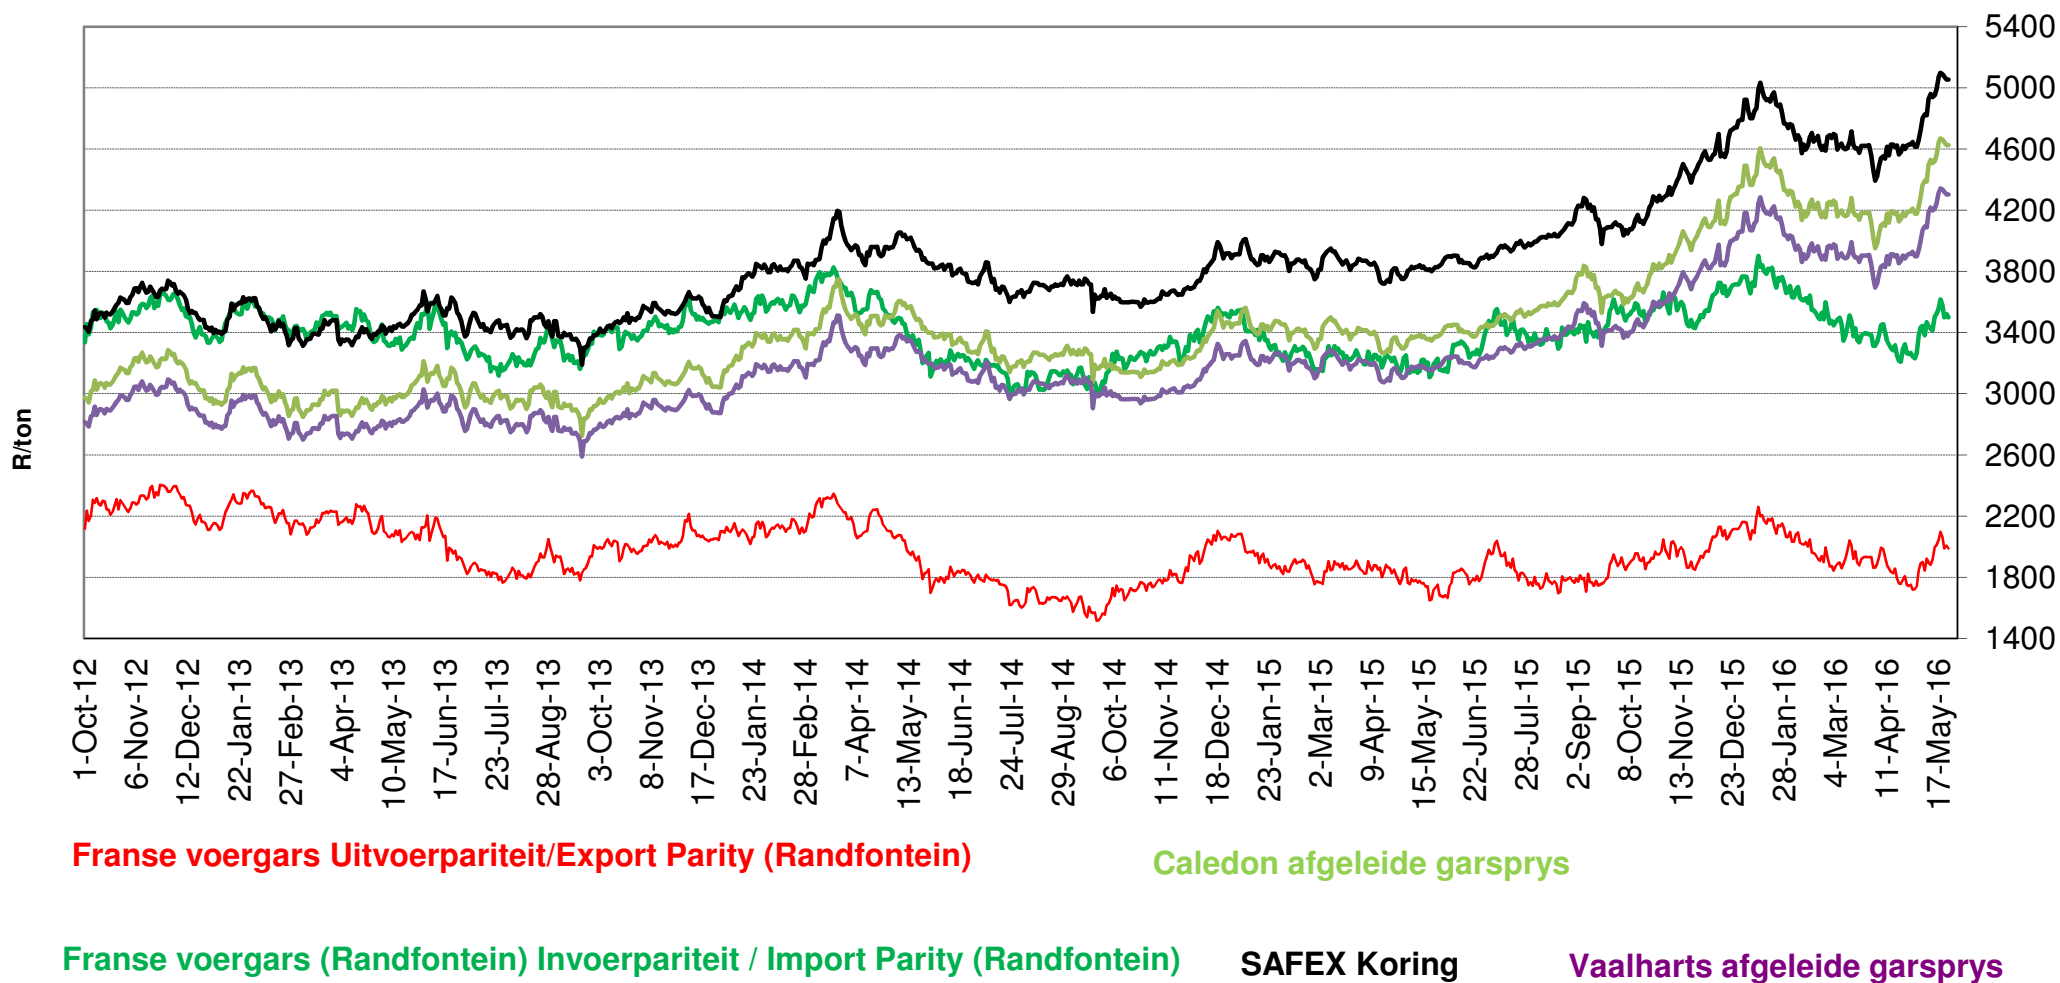

Source: Grain SA

PRYSE VAN KORING GELEWER IN RANDFONTEIN PRICES OF WHEAT DELIVERED IN RANDFONTEIN

PRYSE VAN RSA EN DUITSE KORING GELEWER IN RANDFONTEIN PRICES OF RSA AND GERMAN WHEAT DELIVERED IN RANDFONTEIN

Source: Grain SA

PRYSE VAN HRW KORING VIR LEWERING IN JUL 2016 (RANDFONTEIN)
PRICES OF HRW WHEAT DELIVERED IN JUL 2016 (RANDFONTEIN)

Source: Grain SA

PRYSE VAN KORING GELEWER IN DURBAN HAWE PRICES OF WHEAT DELIVERED IN DURBAN HARBOUR

Source: Grain SA

PRYSE VAN GARS GELEWER IN RANDFONTEIN PRICES OF BARLEY DELIVERED IN RANDFONTEIN

INVOERPARITEIT VAN VSA HRW KORING EN FRANSE VOERGARS
IMPORT PARITY OF USA HRW AND FRANCE FEED BARLEY

Source: Grain SA