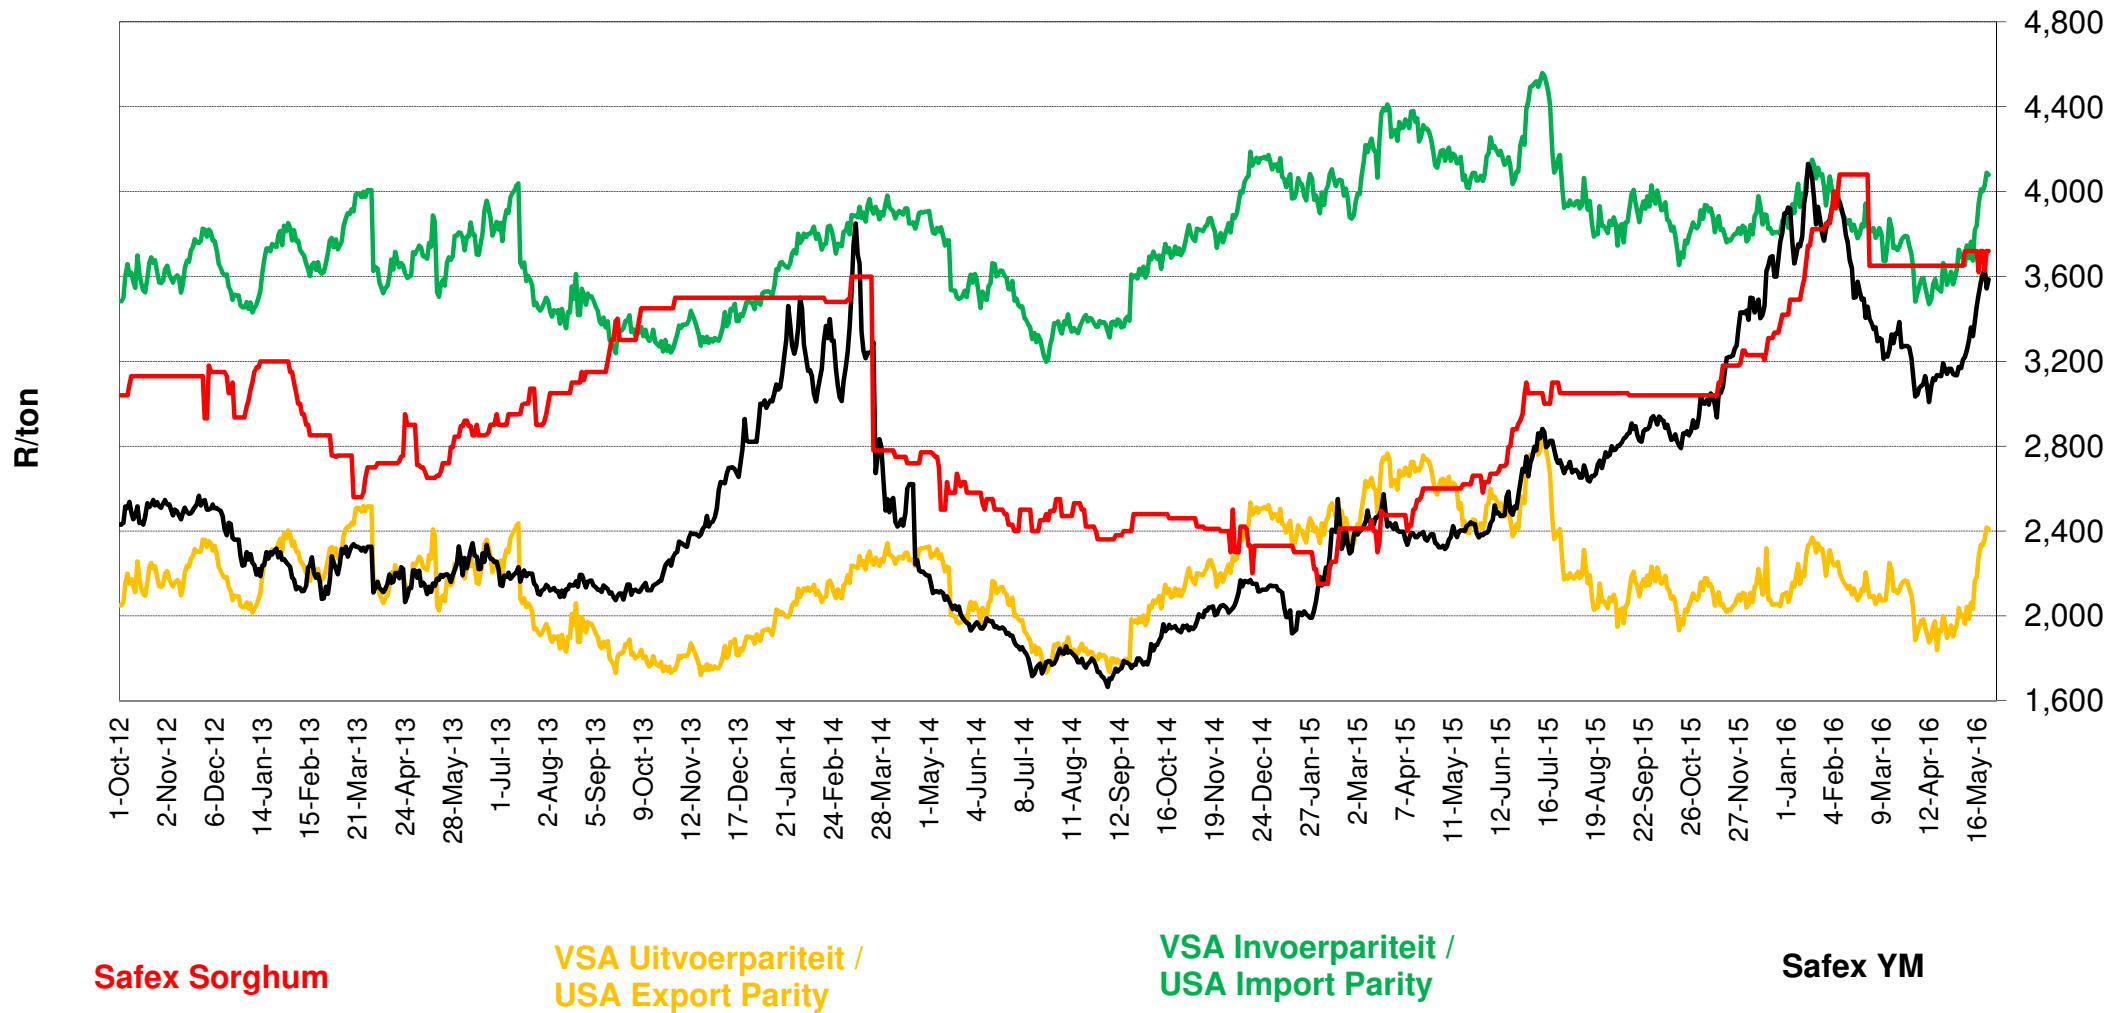

PRYSE VAN VSA SORGHUM GELEWER IN RANDFONTEIN PRICES OF USA SORGHUM DELIVERED IN RANDFONTEIN

Source: Grain SA

PRYSE VAN VSA WITMIELIES GELEWER IN RANDFONTEIN PRICES OF USA WHITE MAIZE DELIVERED IN RANDFONTEIN