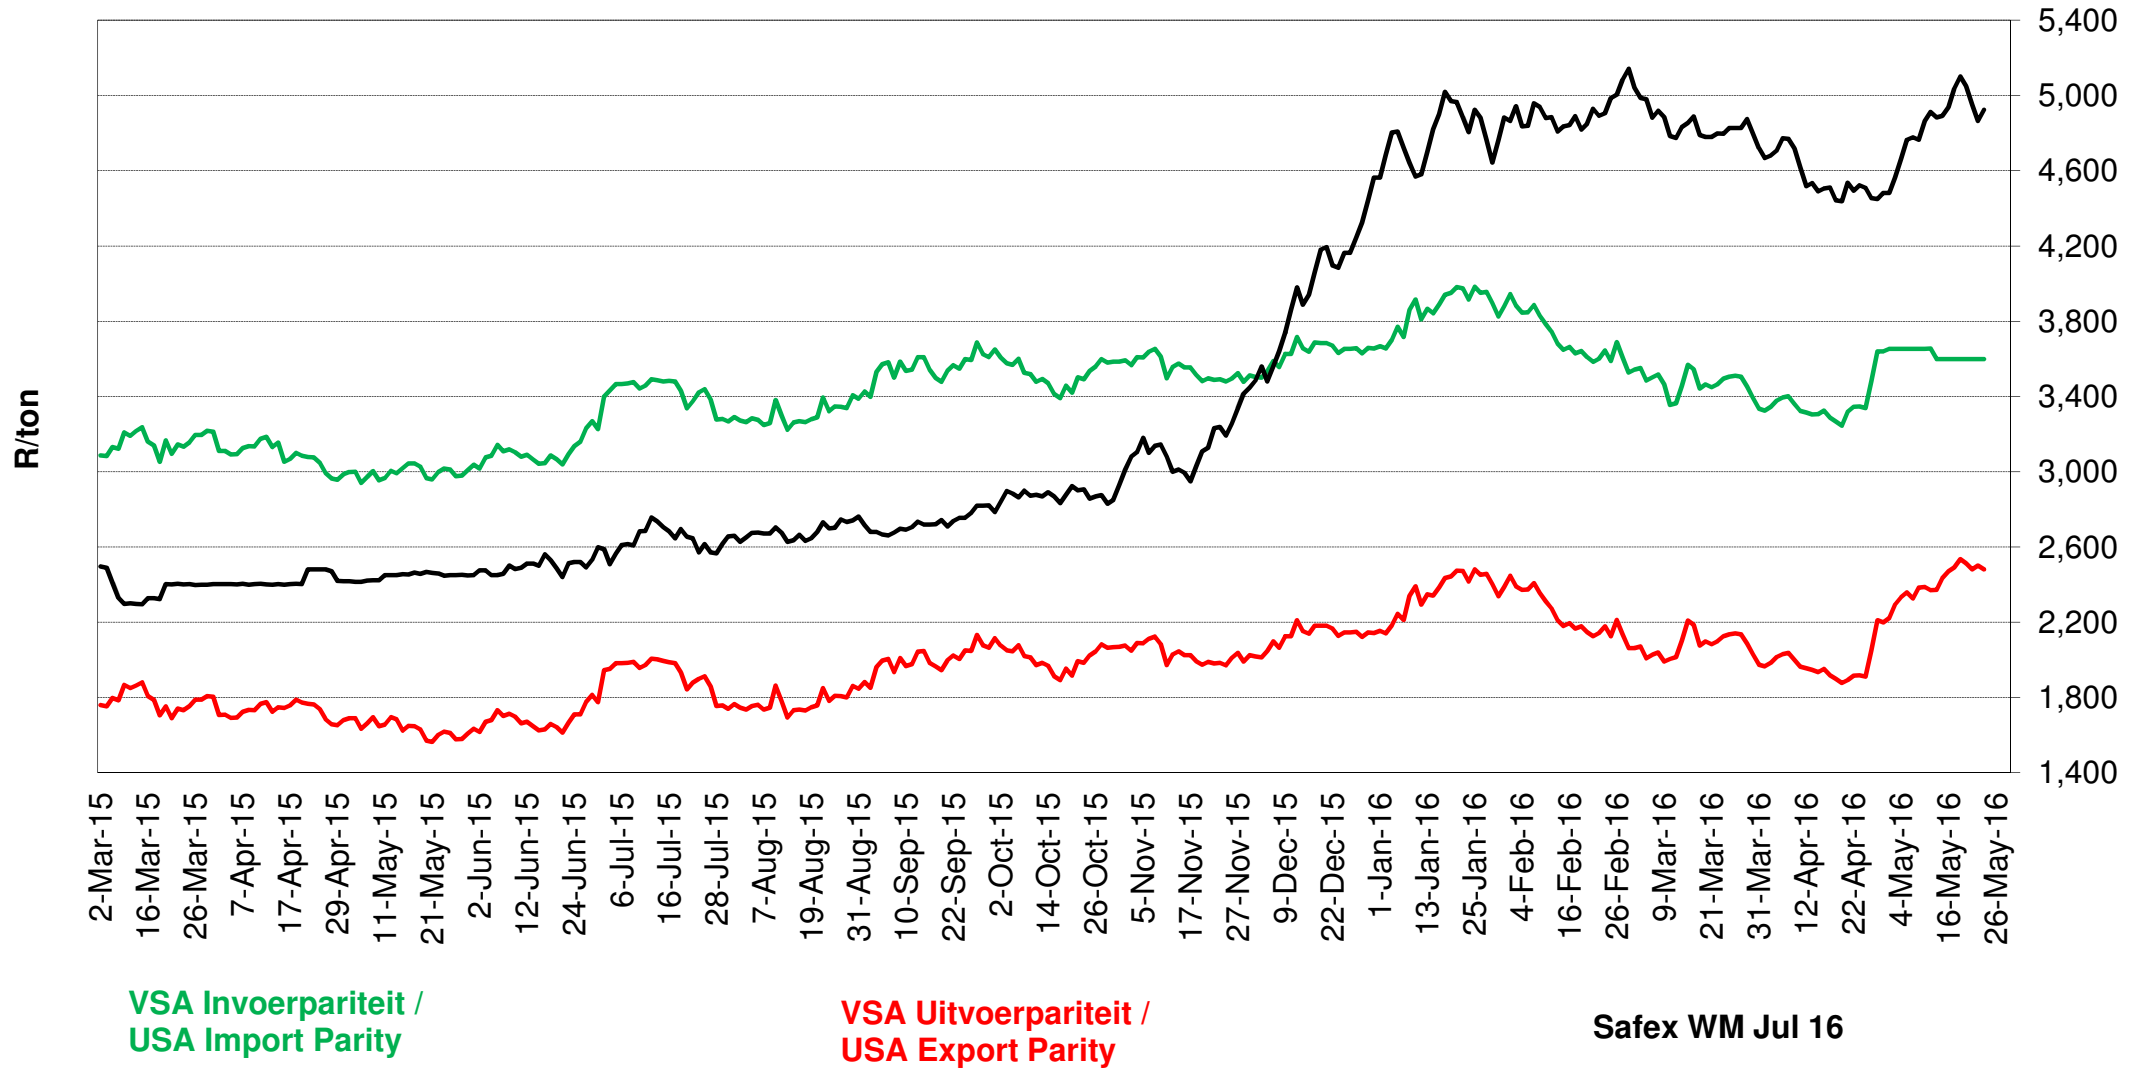

PRYSE VAN VSA SORGHUM GELEWER IN RANDFONTEIN PRICES OF USA SORGHUM DELIVERED IN RANDFONTEIN

Source: Grain SA

PRYSE VAN VSA WITMIELIES GELEWER IN RANDFONTEIN PRICES OF USA WHITE MAIZE DELIVERED IN RANDFONTEIN

Source: Grain SA

PRYSE VAN GEELMIELIES GELEWER IN RANDFONTEIN PRICES OF YELLOW MAIZE DELIVERED IN RANDFONTEIN

Source: Grain SA

**PRYSE VAN VSA WITMIELIES VIR LEWERING IN JUL 2016(RANDFONTEIN)
 PRICES OF USA WHITE MAIZE DELIVERED IN JUL 2016 (RANDFONTEIN)**