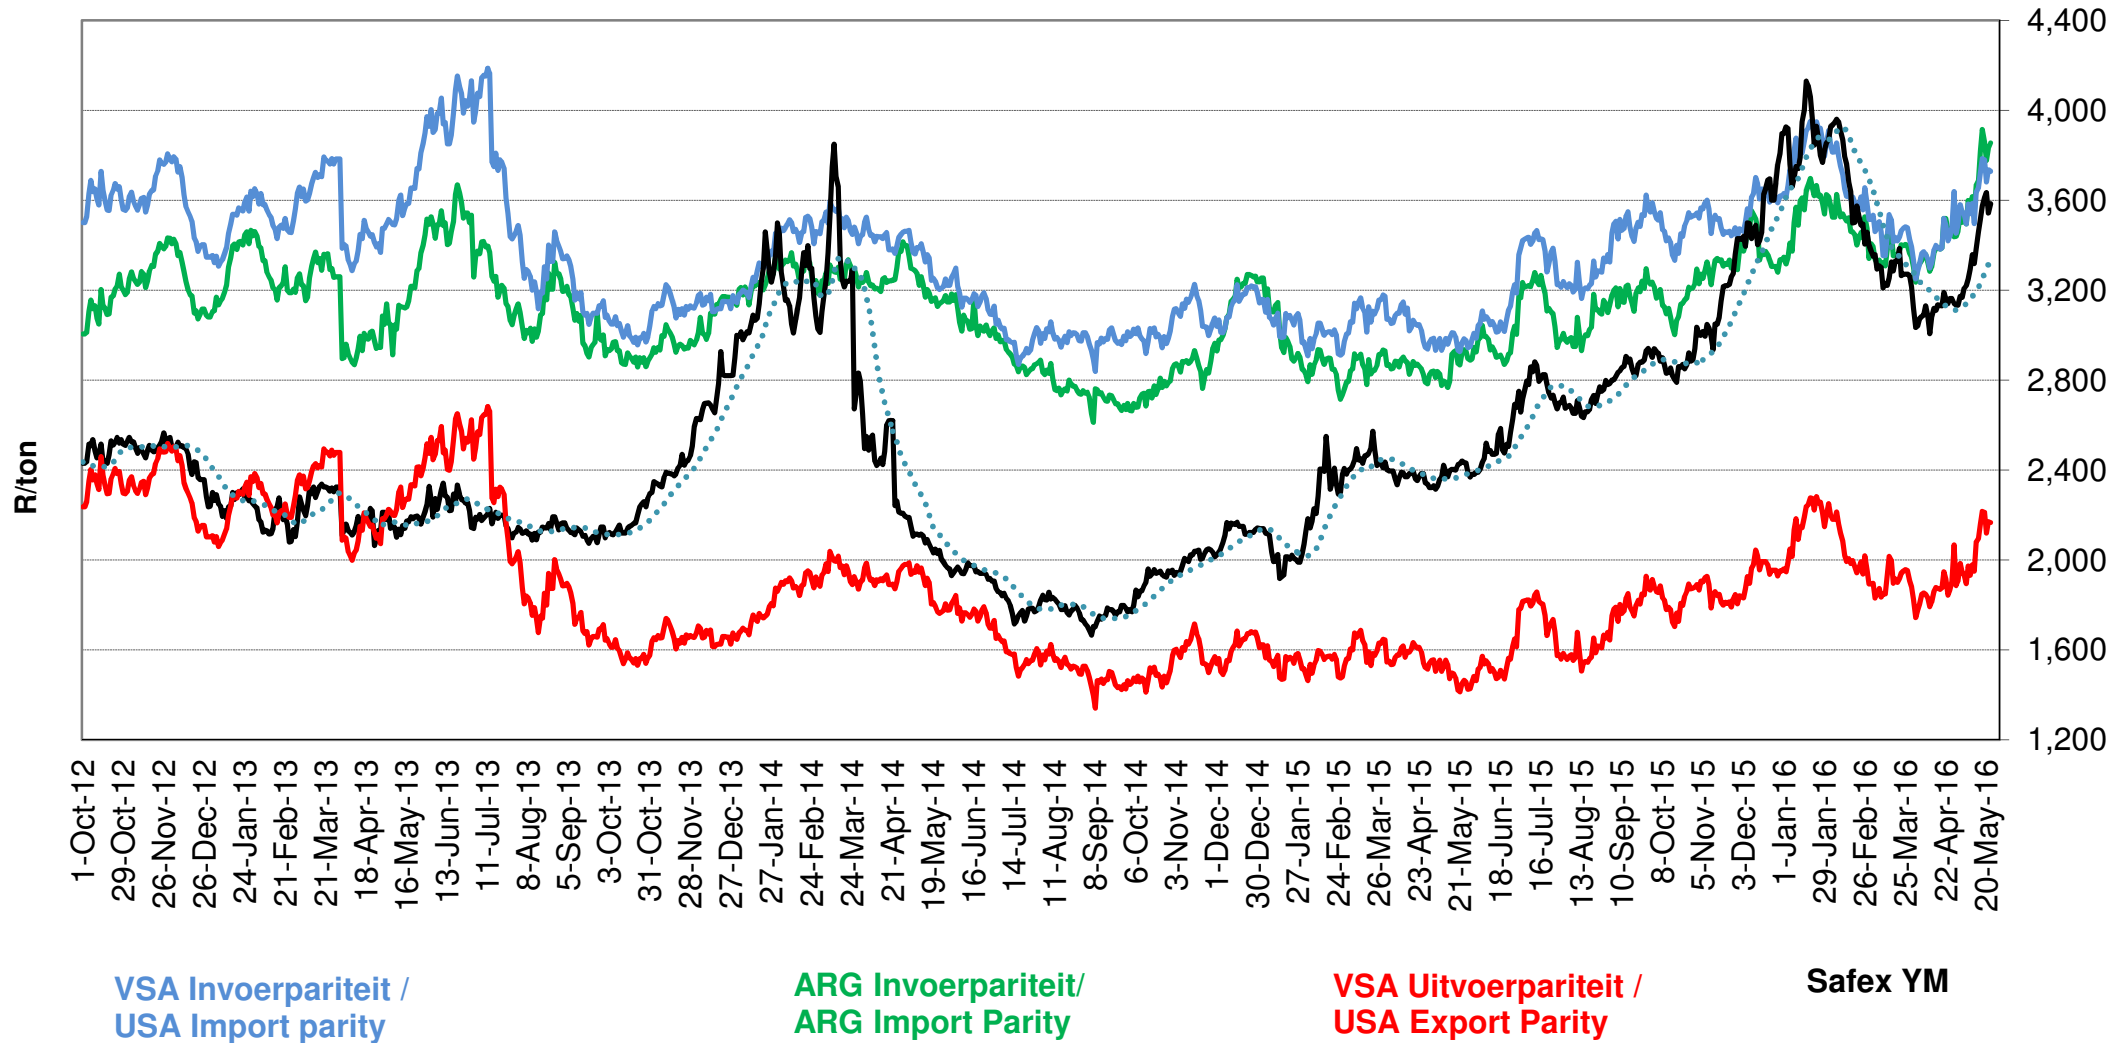

PRYSE VAN VSA SORGHUM GELEWER IN RANDFONTEIN PRICES OF USA SORGHUM DELIVERED IN RANDFONTEIN

Source: Grain SA

PRYSE VAN VSA WITMIELIES GELEWER IN RANDFONTEIN PRICES OF USA WHITE MAIZE DELIVERED IN RANDFONTEIN

Source: Grain SA

PRYSE VAN GEELMIELIES GELEWER IN RANDFONTEIN PRICES OF YELLOW MAIZE DELIVERED IN RANDFONTEIN

Source: Grain SA

**PRYSE VAN VSA WITMIELIES VIR LEWERING IN JUL 2016(RANDFONTEIN)
 PRICES OF USA WHITE MAIZE DELIVERED IN JUL 2016 (RANDFONTEIN)**