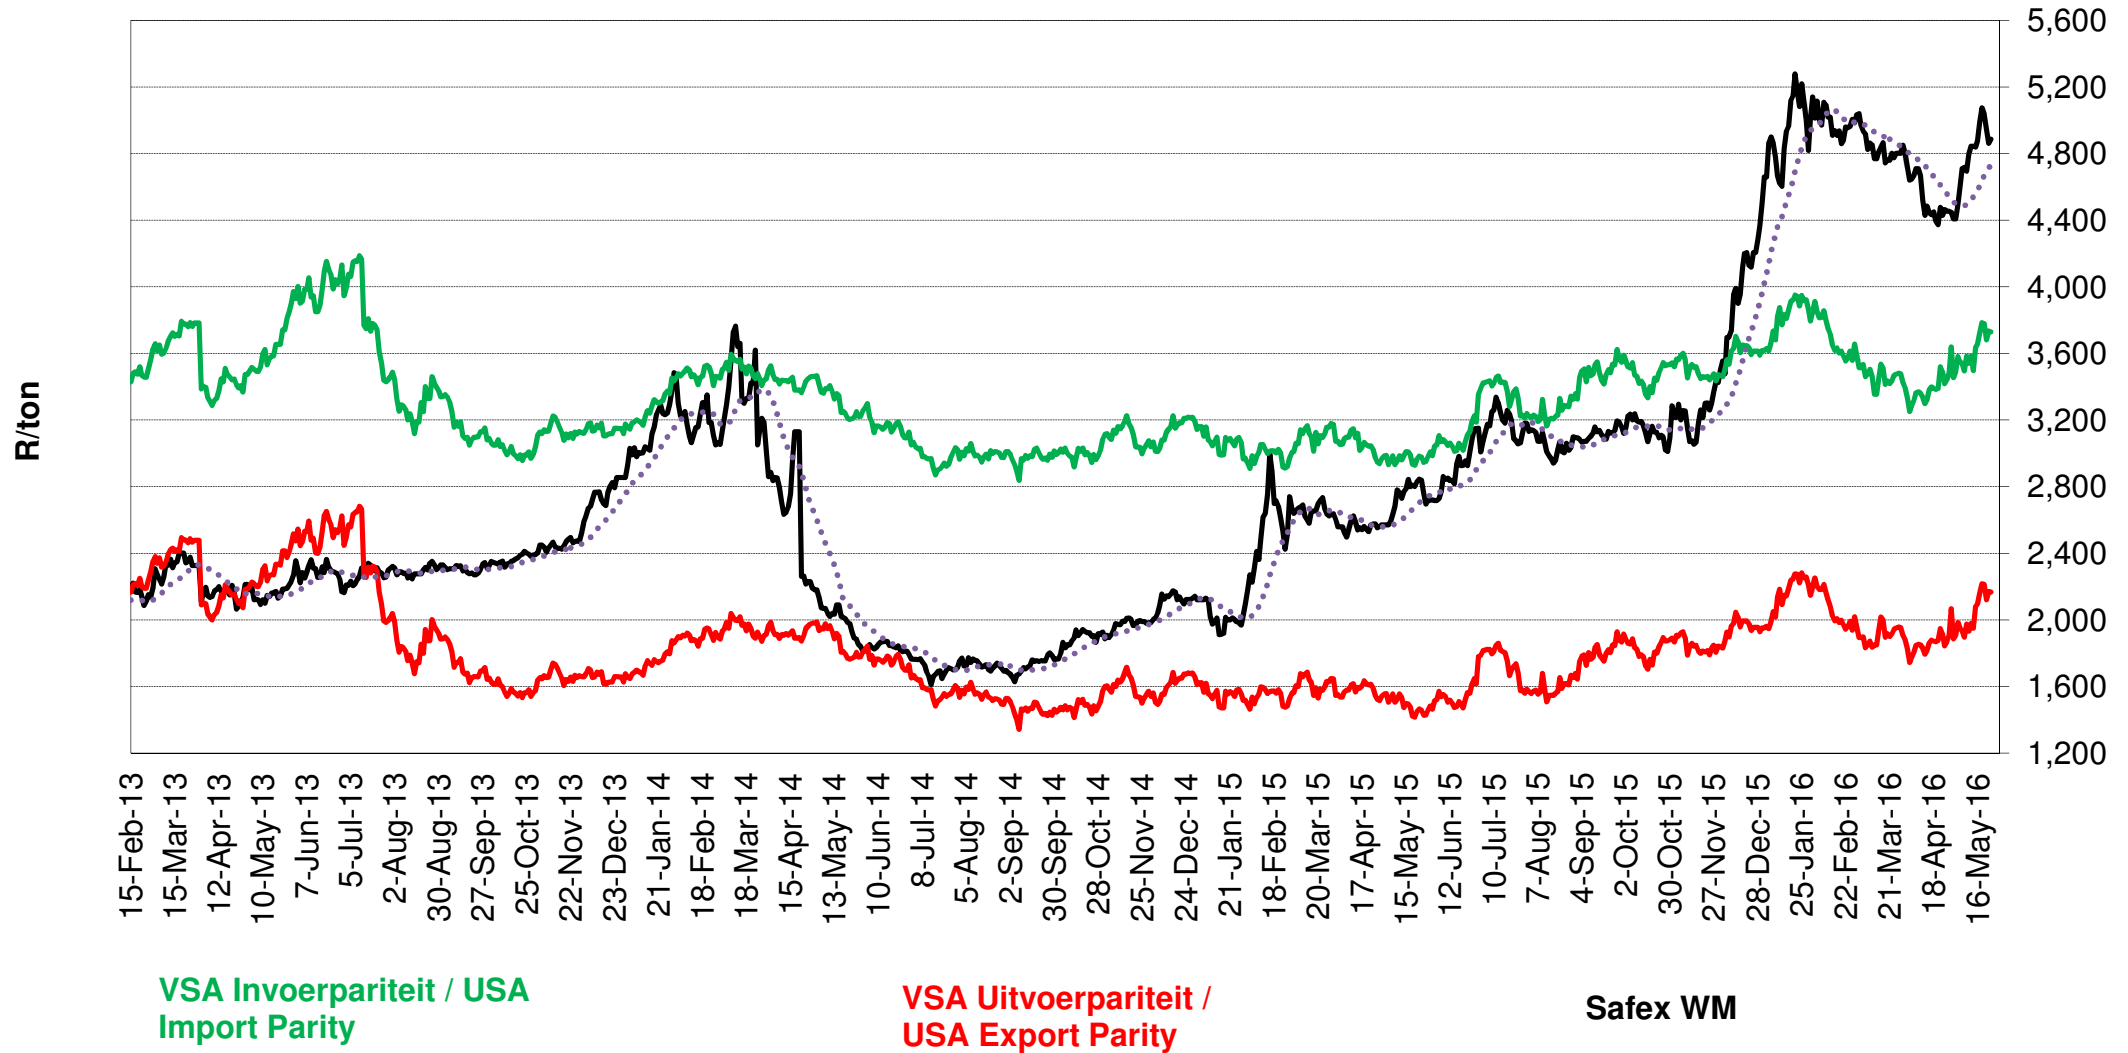

PRYSE VAN VSA SORGHUM GELEWER IN RANDFONTEIN PRICES OF USA SORGHUM DELIVERED IN RANDFONTEIN

Source: Grain SA

PRYSE VAN VSA WITMIELIES GELEWER IN RANDFONTEIN PRICES OF USA WHITE MAIZE DELIVERED IN RANDFONTEIN

Source: Grain SA

PRYSE VAN GEELMIELIES GELEWER IN RANDFONTEIN PRICES OF YELLOW MAIZE DELIVERED IN RANDFONTEIN

Source: Grain SA

**PRYSE VAN VSA WITMIELIES VIR LEWERING IN JUL 2016(RANDFONTEIN)
 PRICES OF USA WHITE MAIZE DELIVERED IN JUL 2016 (RANDFONTEIN)**