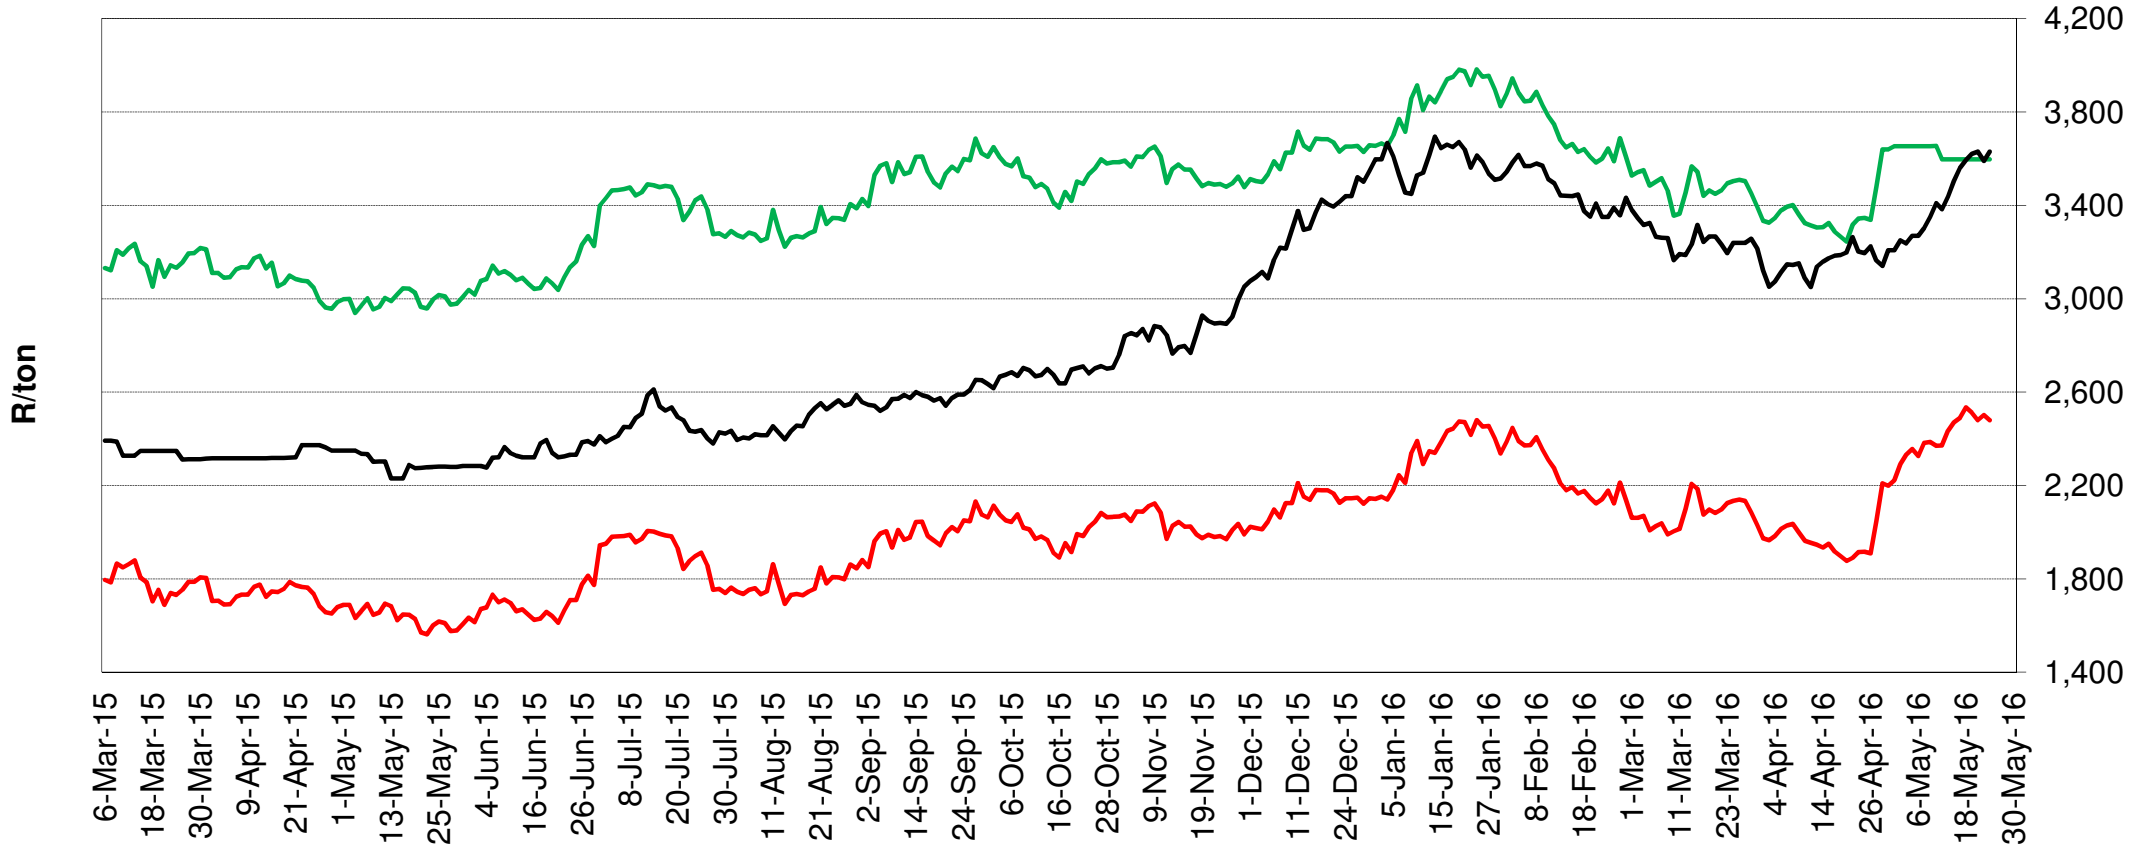

Source: Grain SA

PRYSE VAN GEELMIELIES GELEWER IN RANDFONTEIN PRICES OF YELLOW MAIZE DELIVERED IN RANDFONTEIN

Source: Grain SA

**PRYSE VAN VSA WITMIELIES VIR LEWERING IN JUL 2016(RANDFONTEIN)
 PRICES OF USA WHITE MAIZE DELIVERED IN JUL 2016 (RANDFONTEIN)**

Source: Grain SA

**PRYSE VAN VSA GEELMIELIES VIR LEWERING IN JUL 16 (RANDFONTEIN)
 PRICES OF USA YELLOW MAIZE DELIVERED IN JUL 16 (RANDFONTEIN)**

VSA Invoerpariteit /
 USA Import Parity

VSA Uitvoerpariteit /
 USA Export Parity