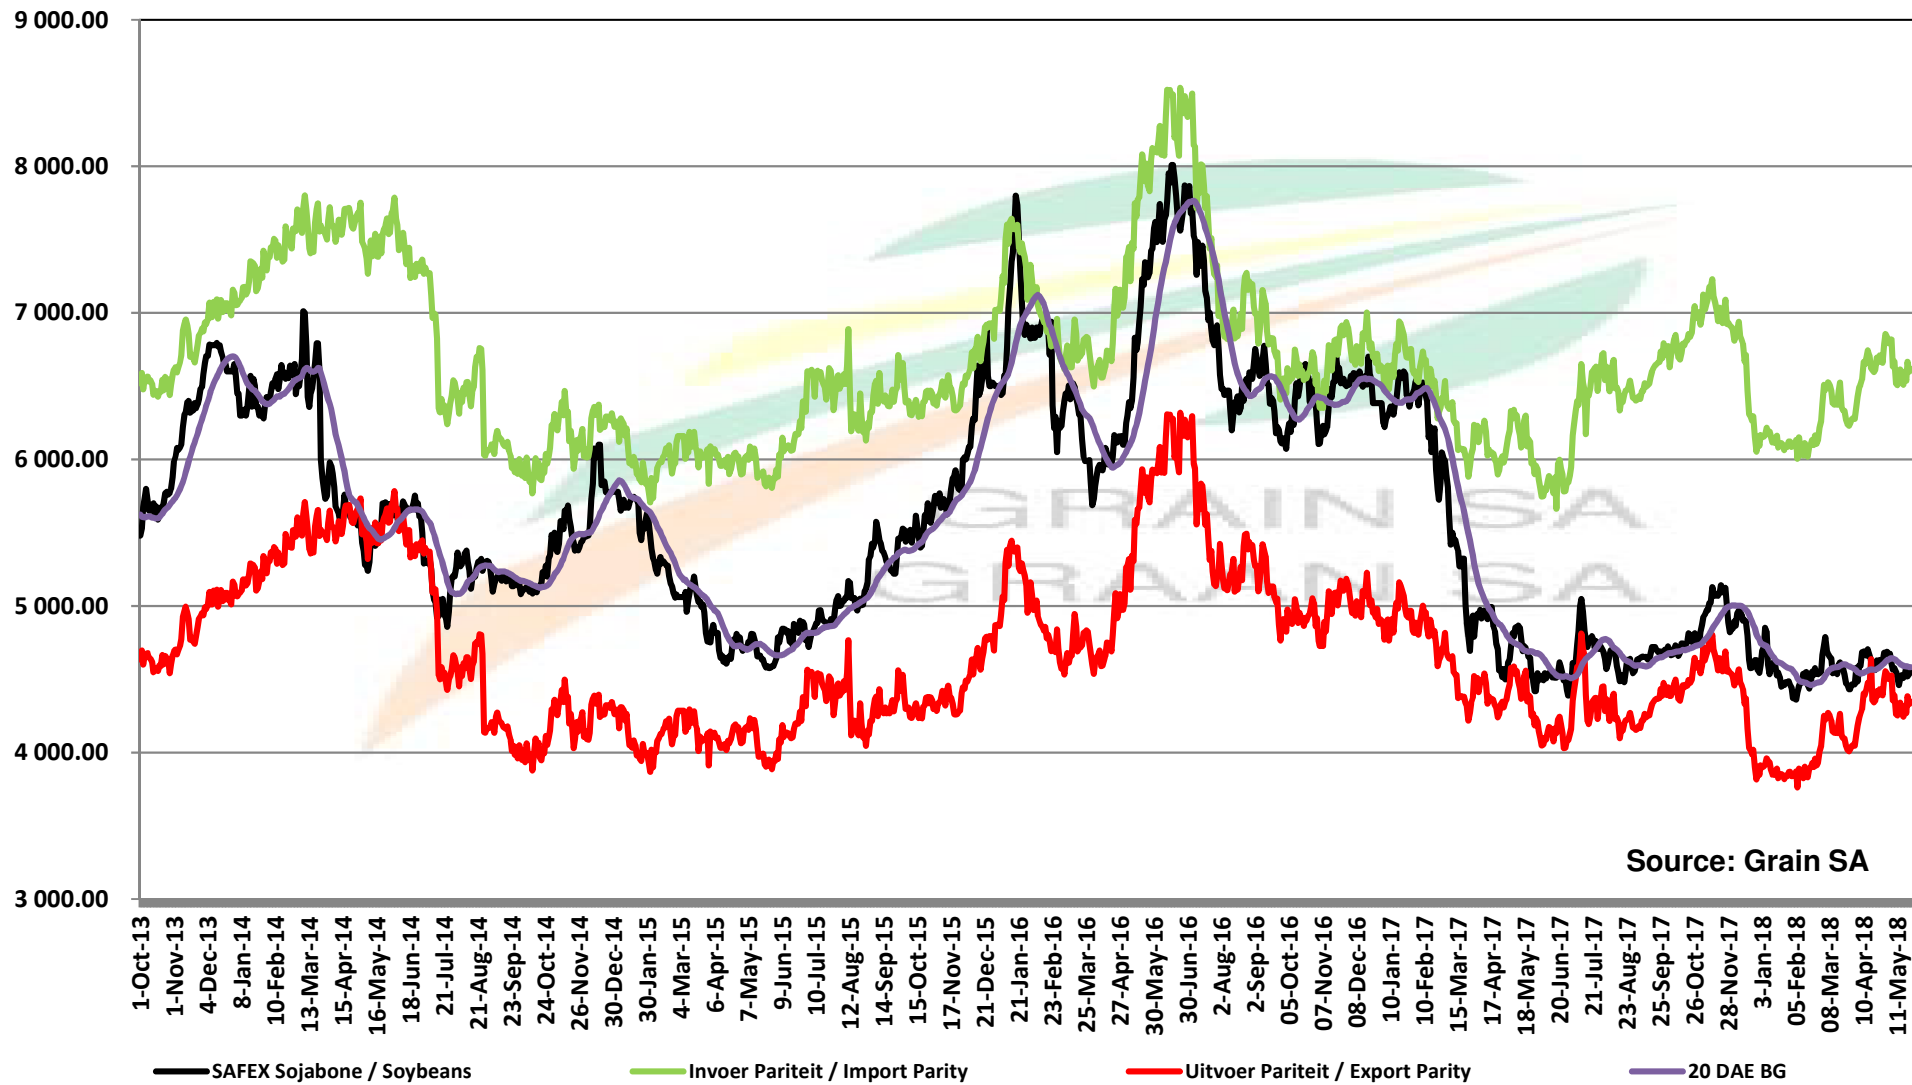

PRICES OF SOYBEAN SEED DELIVERED IN RANDFONTEIN PRYSE VAN SOJABOONSAAD GELEWER IN RANDFONTEIN

Source: Grain SA