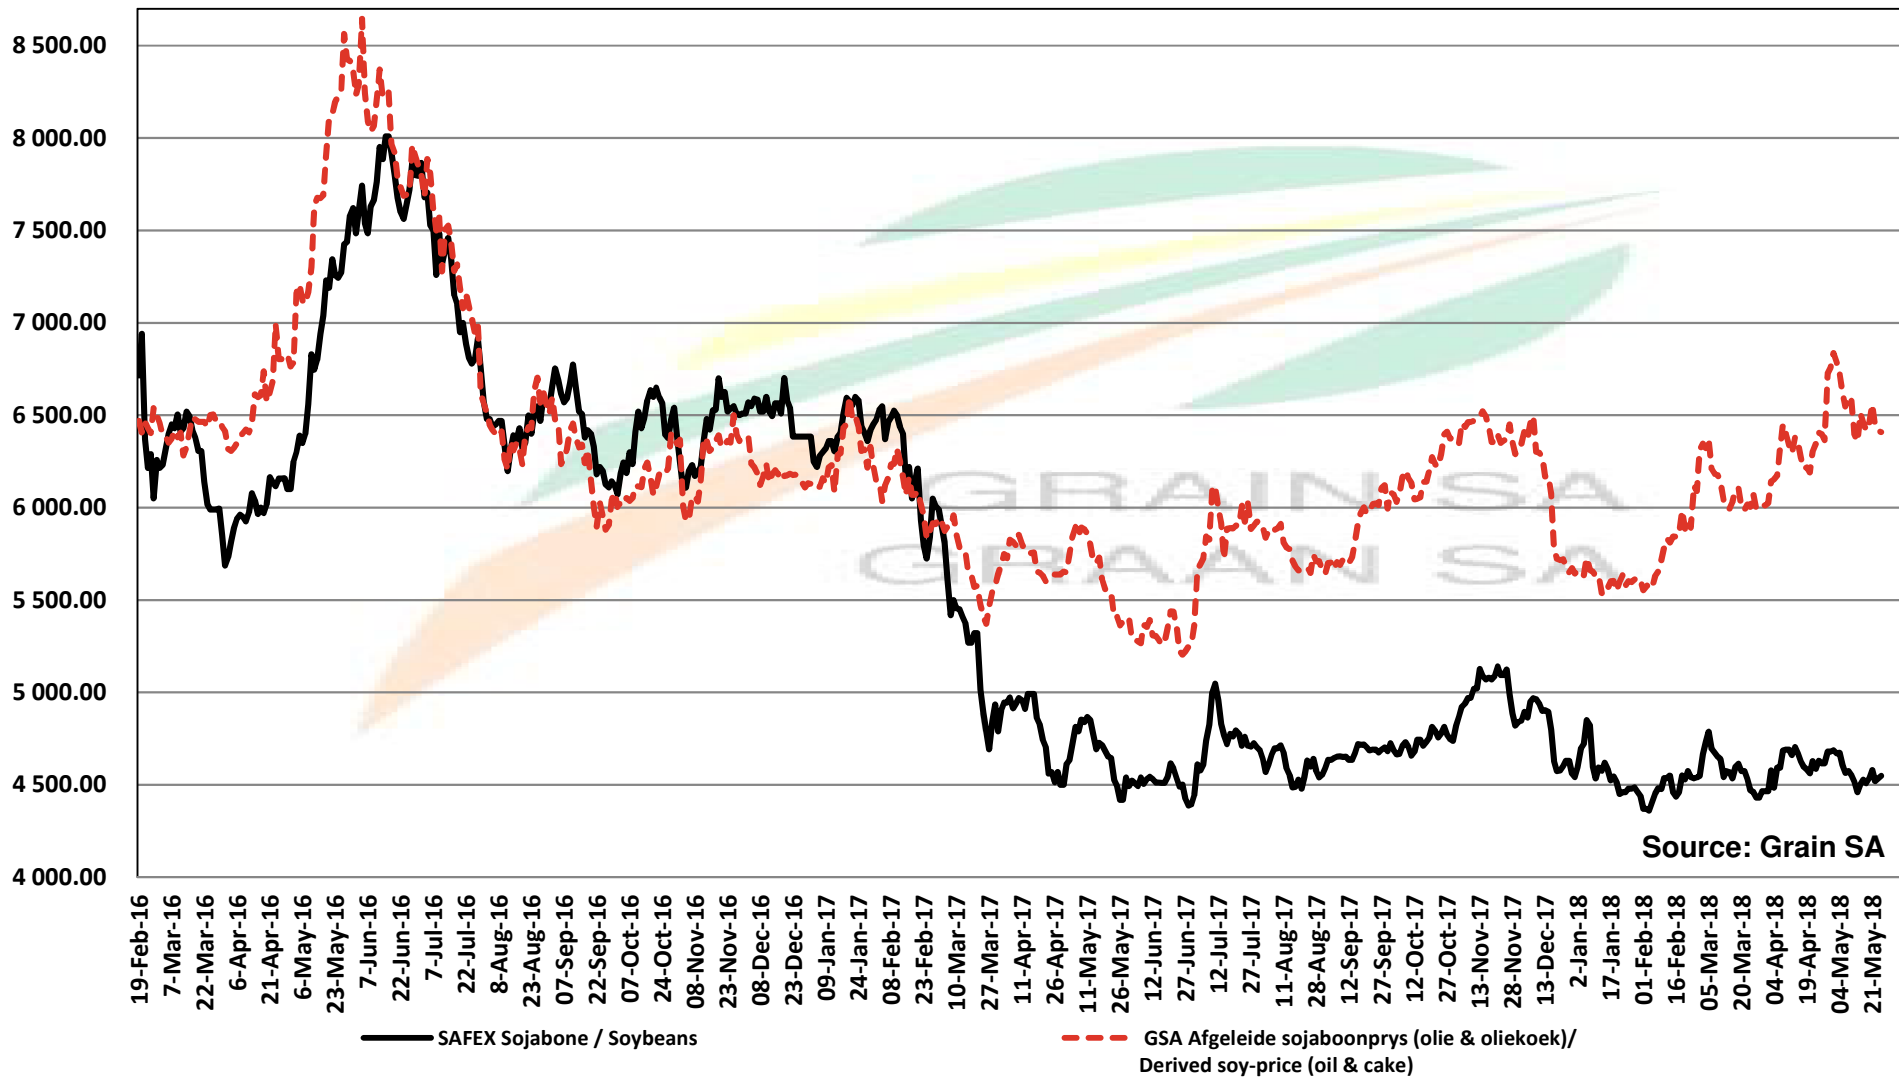

PRICES OF DERIVED SOYBEAN DELIVERED IN RANDFONTEIN

PRYSE VAN AFGELEIDE SOJABONE GELEWER IN RANDFONTEIN

Source: Grain SA