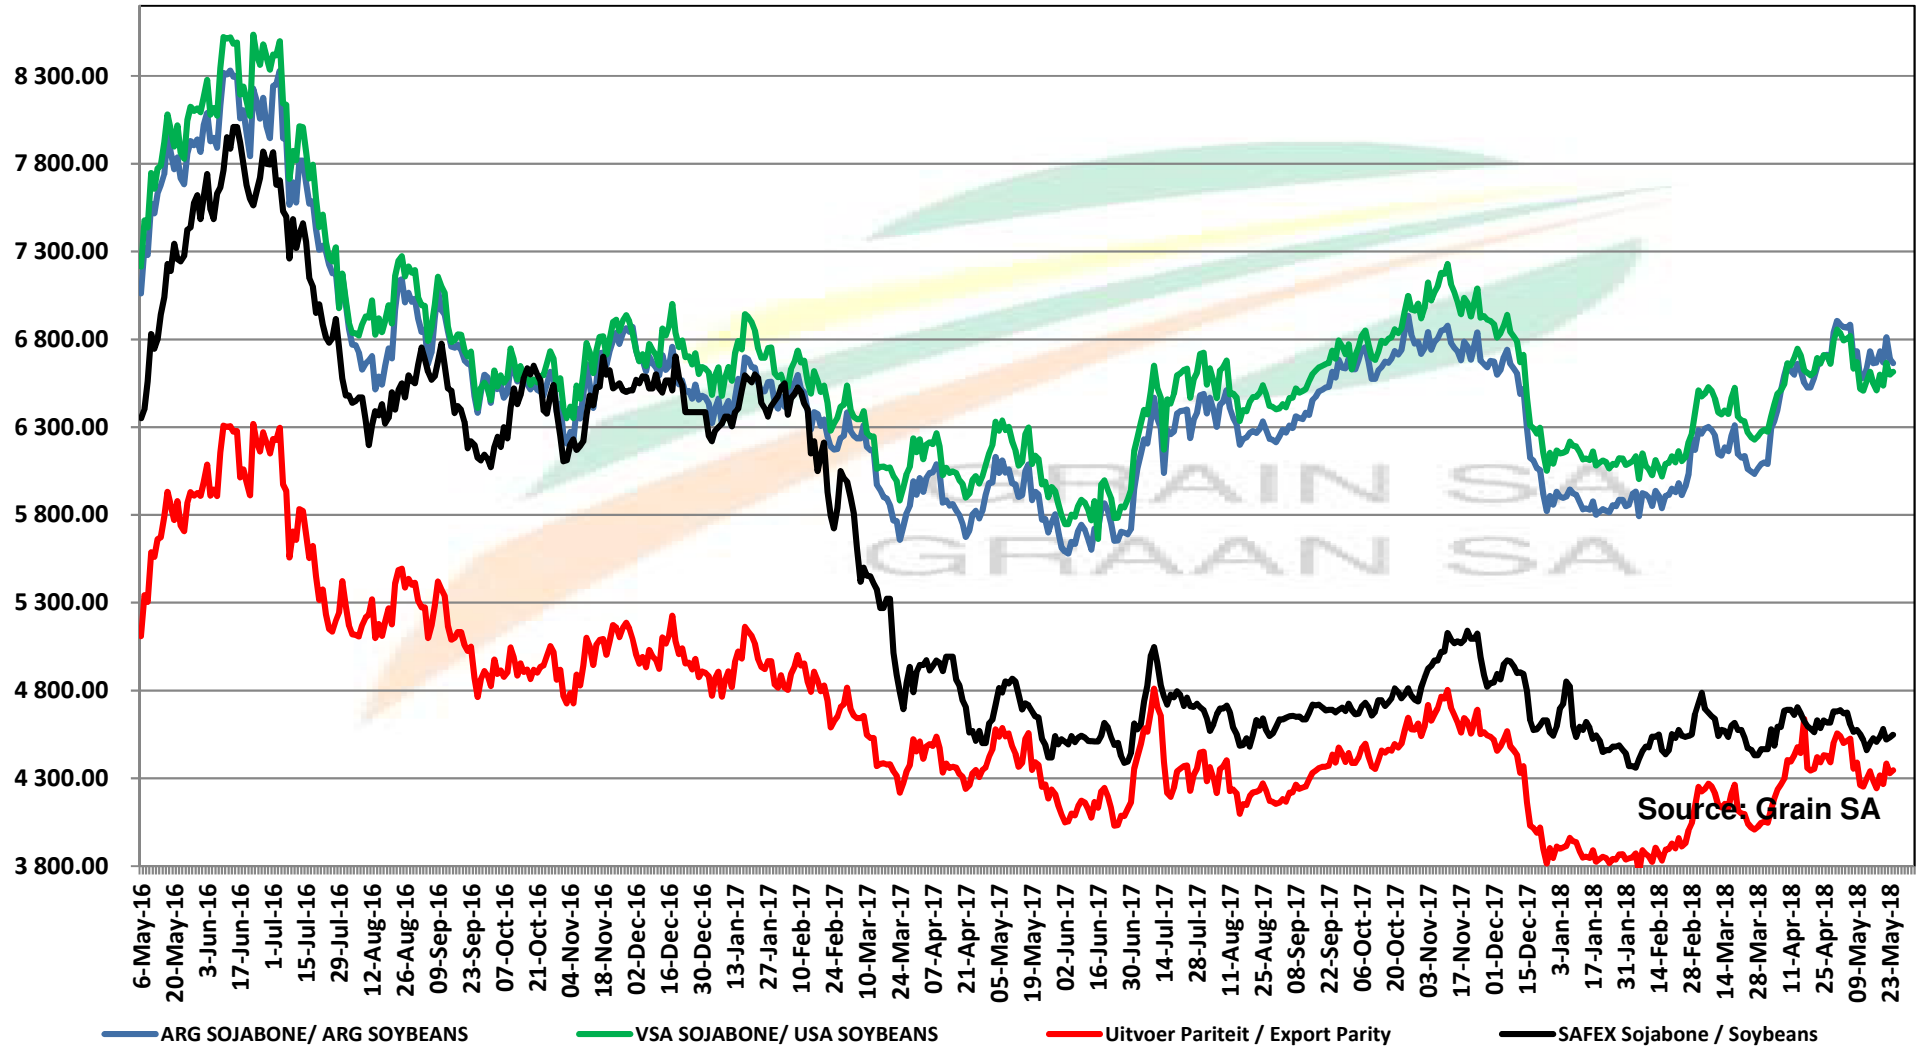

PRICES OF ARGENTINIAN SOYBEAN SEED DELIVERED IN RANDFONTEIN

PRYSE VAN ARGENTYNSE SOJABOONSAAD GELEWER IN RANDFONTEIN

Source: Grain SA