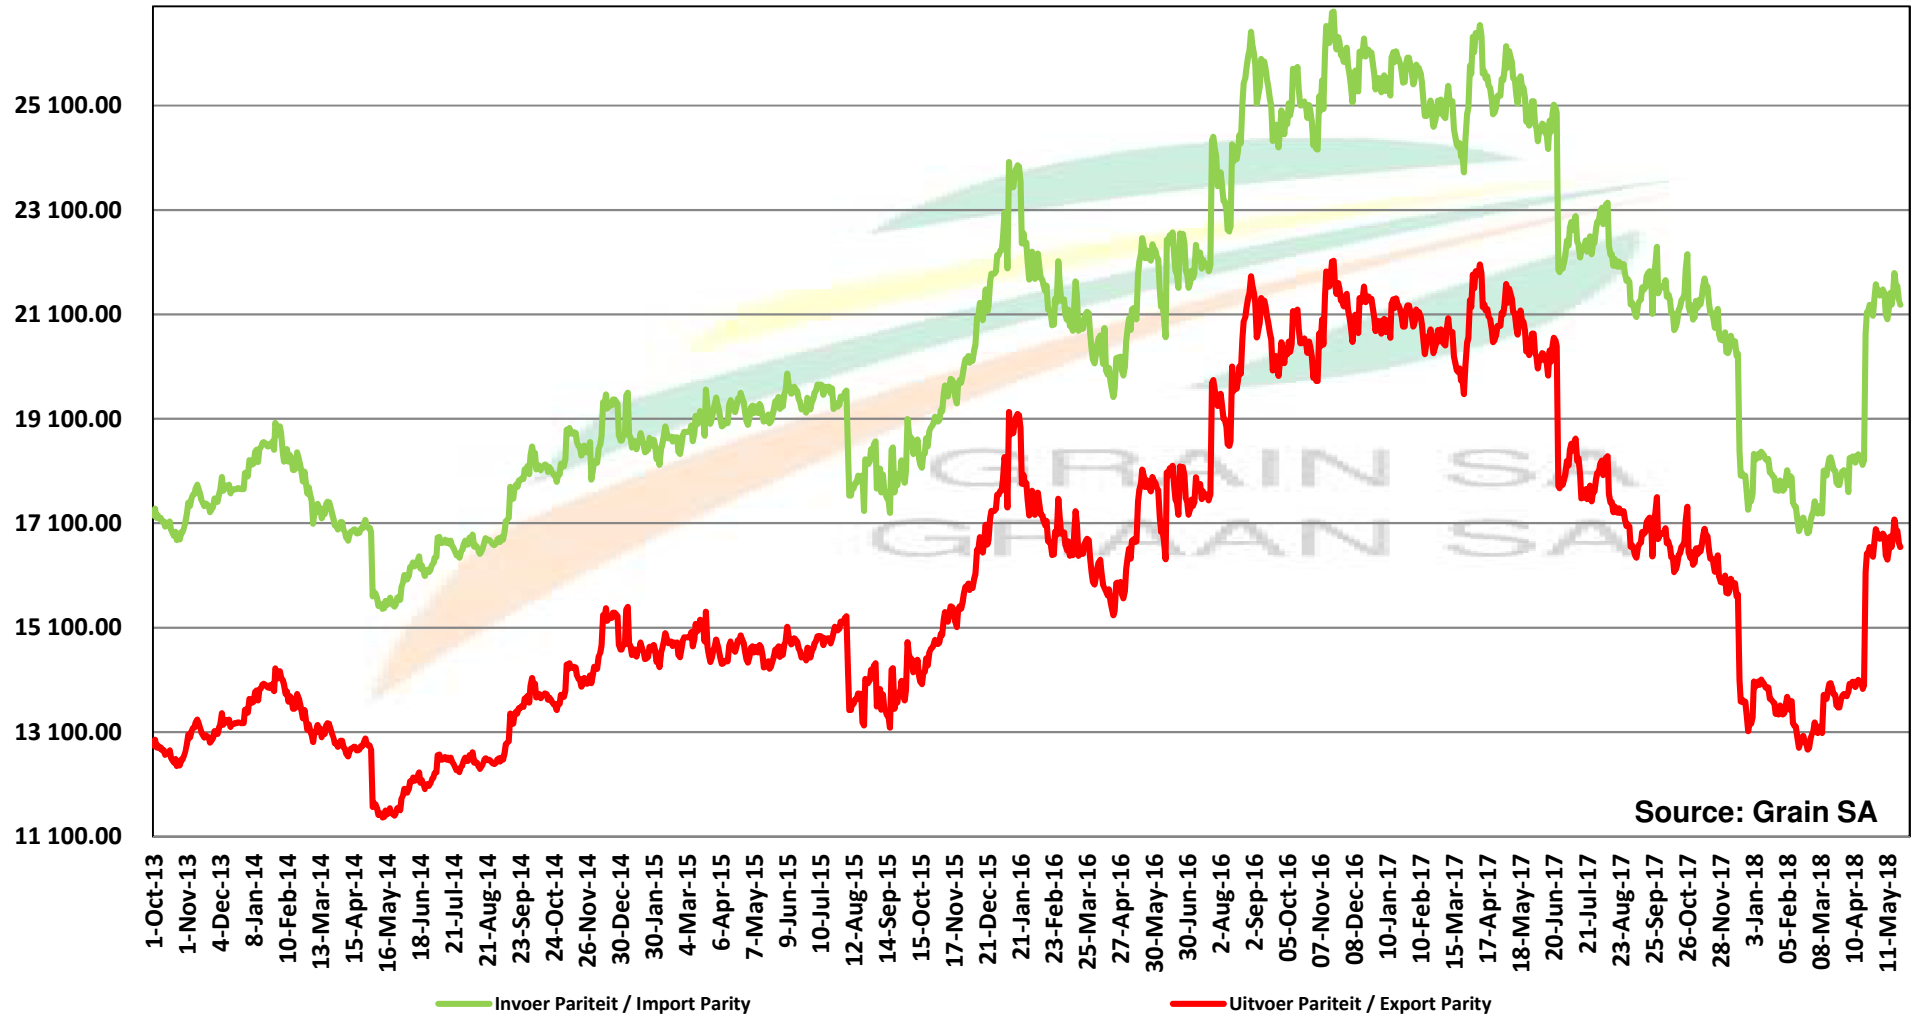

PRICES OF PROCESSED AND GRADED USA CHOICE GRADE GROUNDNUTS (40/50) (RANDFONTEIN)
PRYSE VAN UITGEDOP EN GESORTEERDE VSA KEURGRAAD GRONDBONE MET 'N PITGROOTTE VAN
40/50 pitgrootte (RANDFONTEIN)