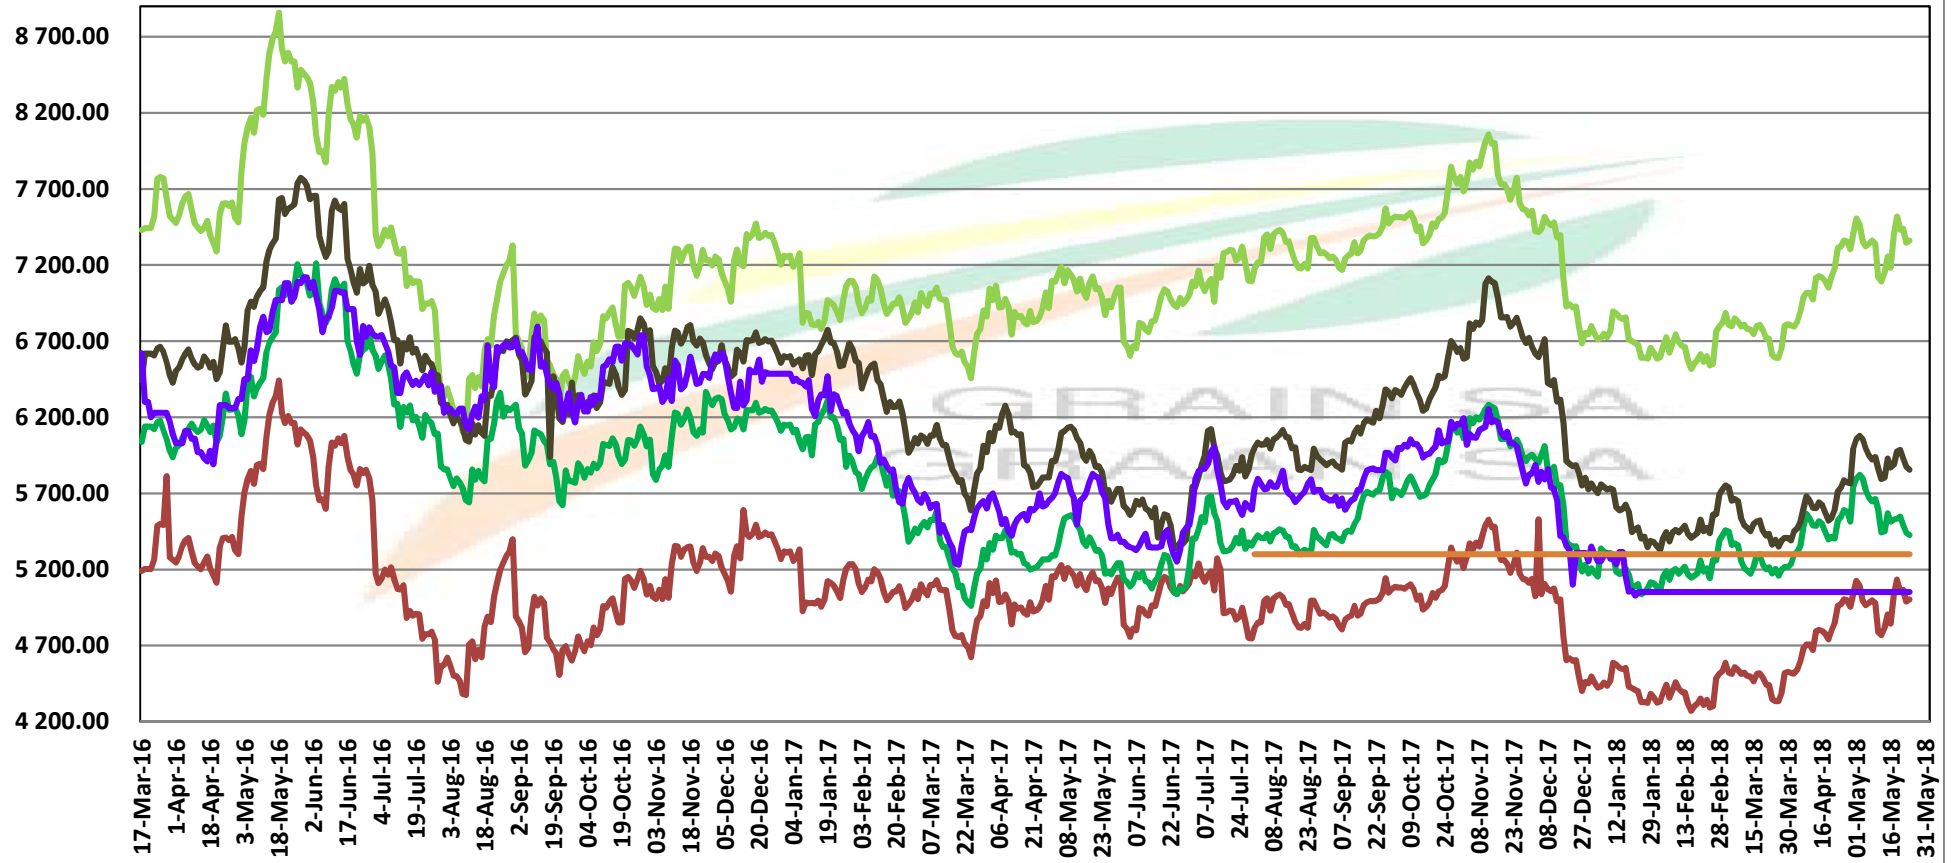

Prices of Canola in the South Cape (Swellendam) Canolapryse in die Suid-Kaap (Swellendam)

Source: Grain SA

- Import Par - S/Cape
- Export Parity - S/Cape
- GSA Derived Canola Price - S/Cape (Milldoor)
- GSA Derived Rapeseed Price - S/Cape (Milldoor)
- Canola Milldoor Price SOILL
- SOIL Final Producer Price SOIL