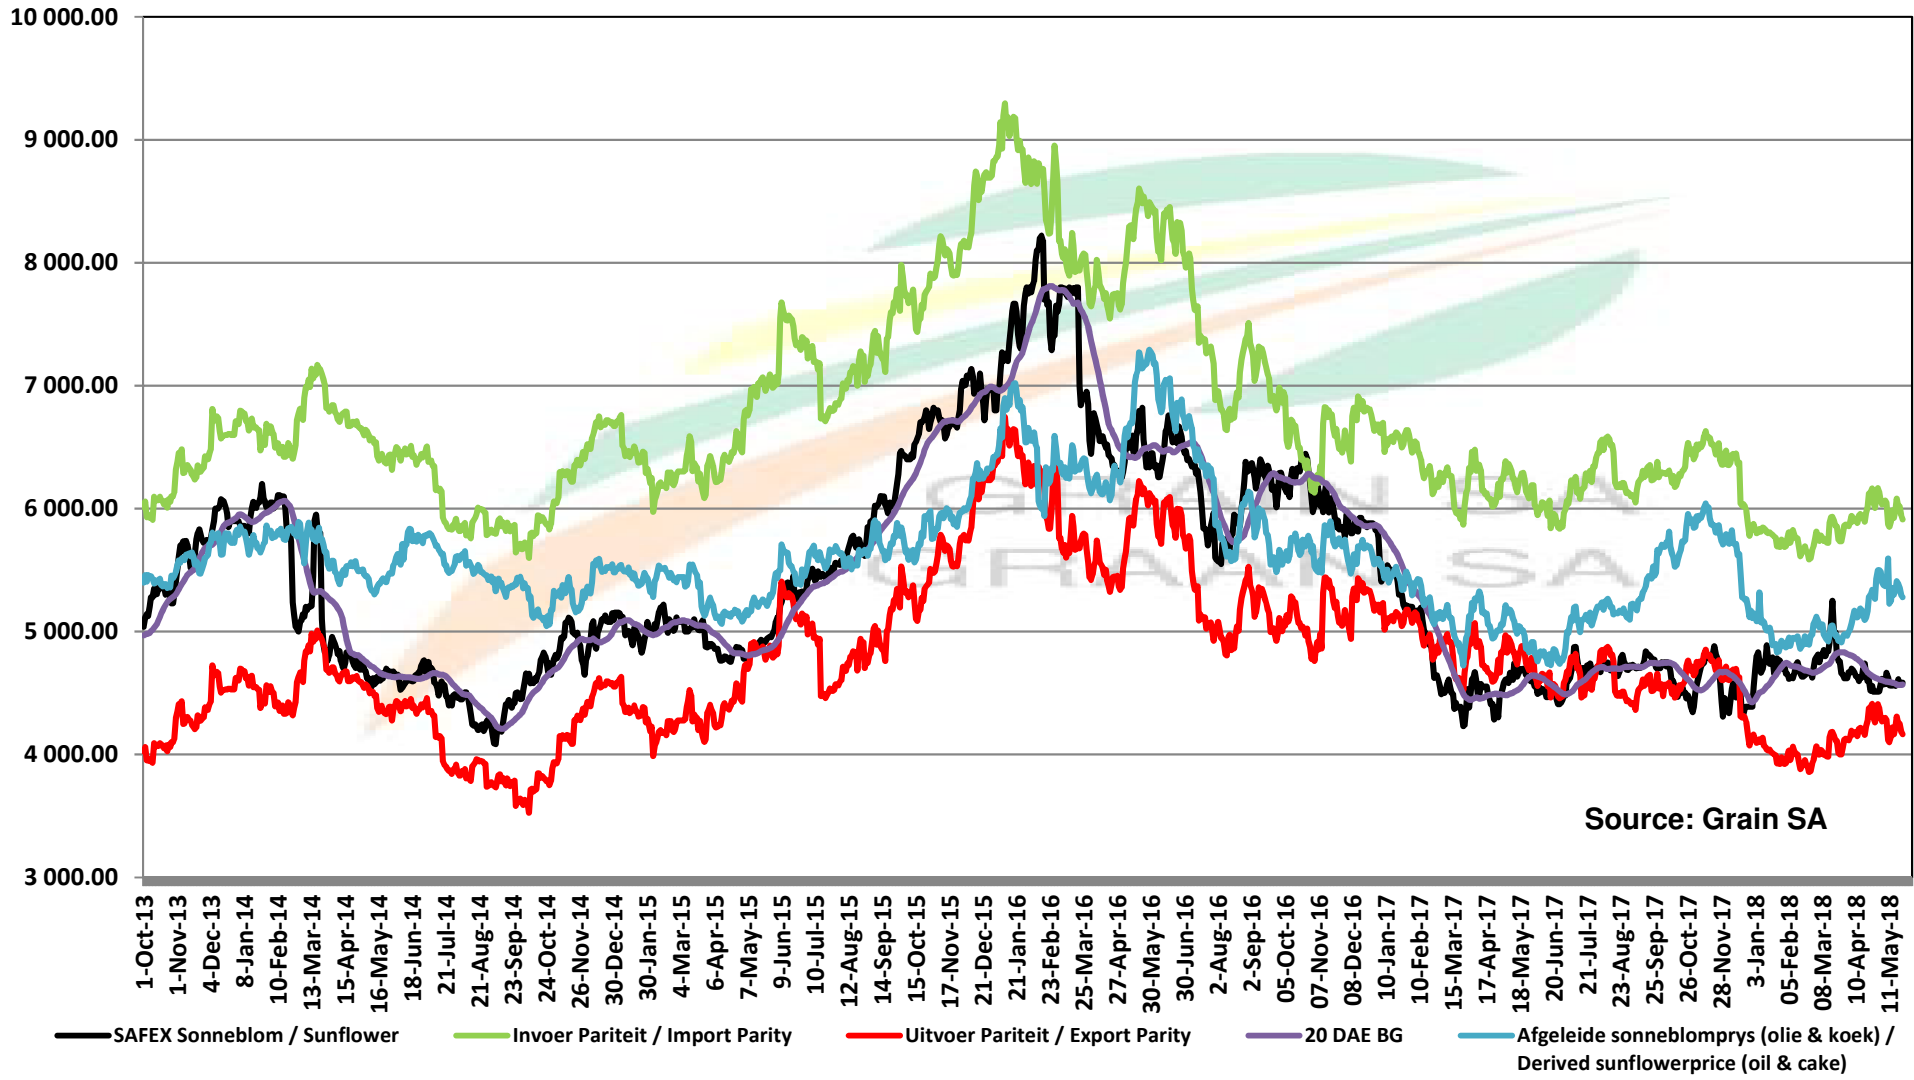

# PRICES OF EU SUNFLOWER SEED DELIVERED IN RANDFONTEIN PRYSE VAN EU SONNEBLOMSAAD GELEWER IN RANDFONTEIN

Source: Grain SA

# PRICES OF EU SUNFLOWER SEED DELIVERED IN RANDFONTEIN