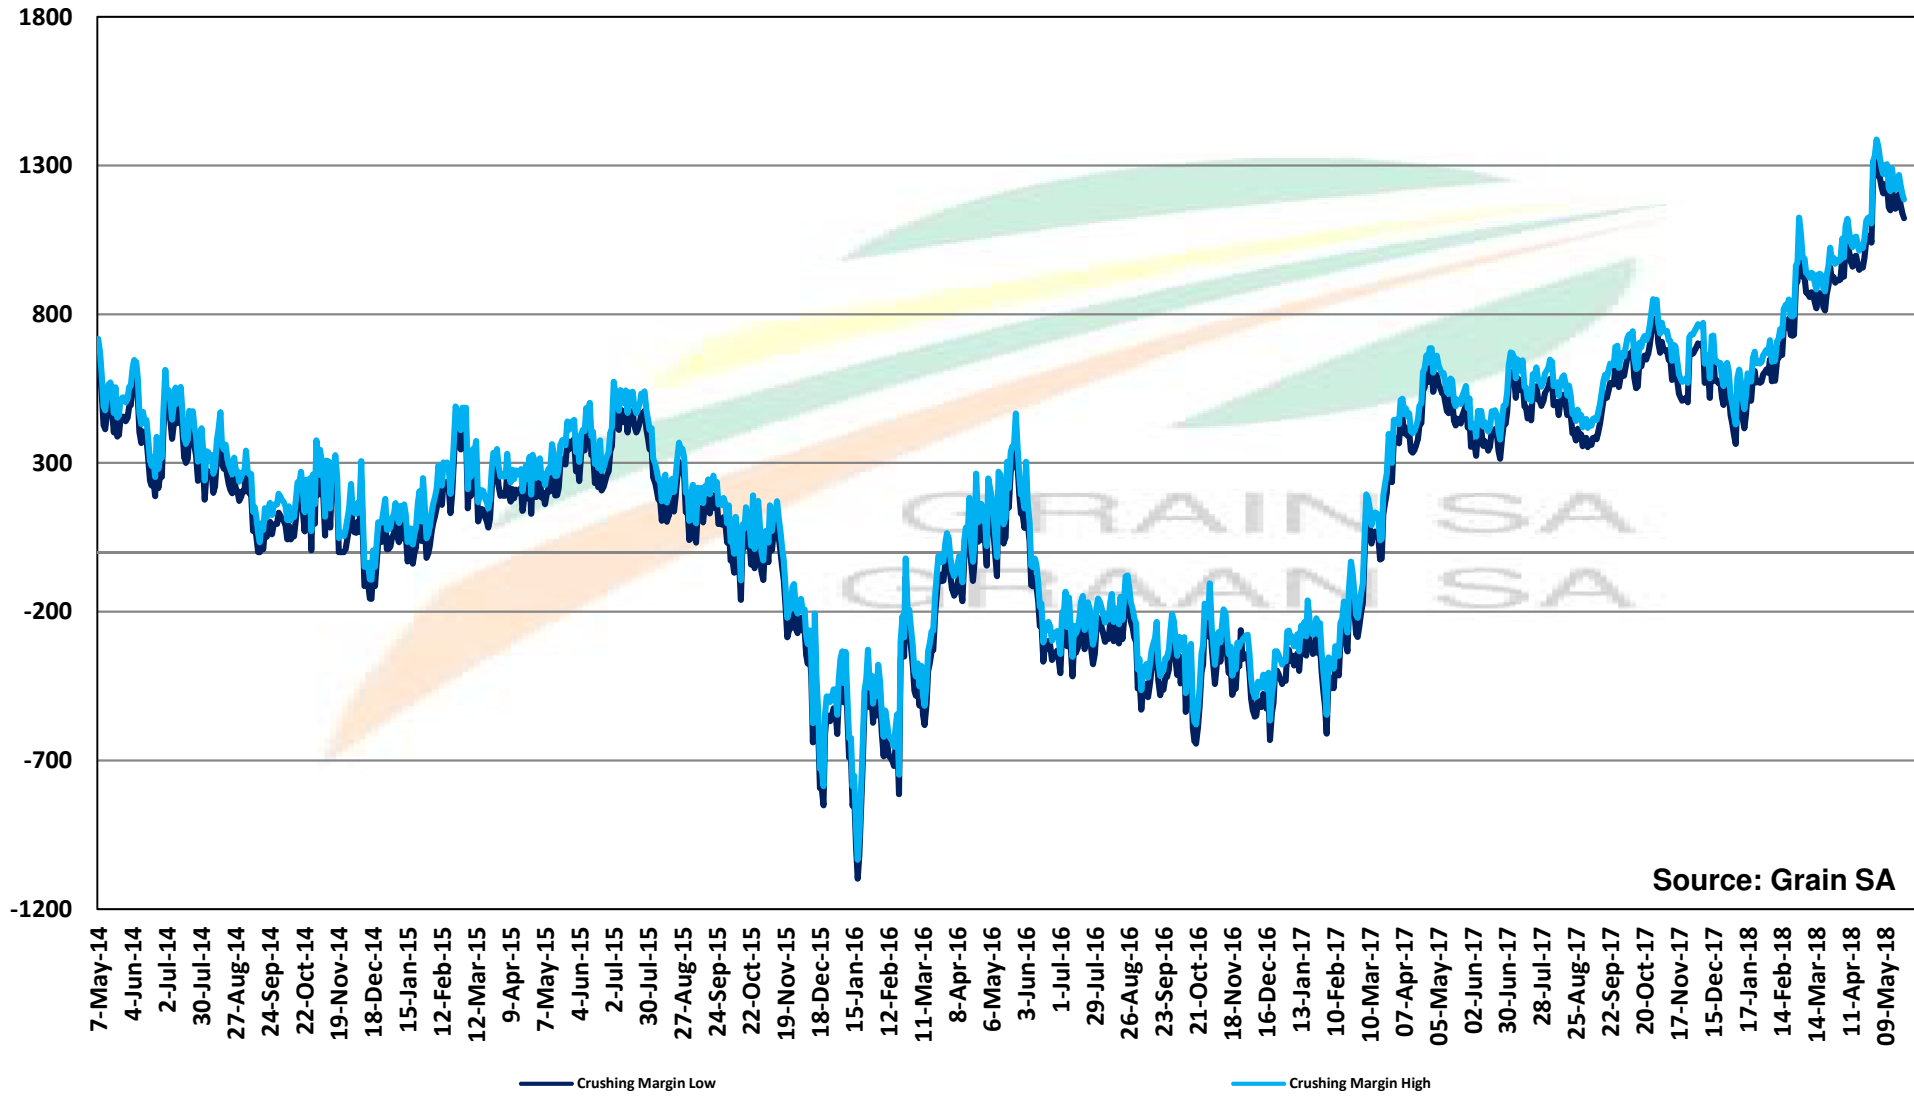

## PRYSE VAN AFGELEIDE SOJABONE GELEWER IN RANDFONTEIN

Source: Grain SA

**PRICES OF SOYBEAN SEED DELIVERED IN RANDFONTEIN Jul 2018**  
**PRYSE VAN SOJABOONSAAD GELEWER IN RANDFONTEIN Jul 2018**

# PRICES OF SOYBEAN CRUSHING MARGIN PRYSE VAN SOJABOON PERSMARGE