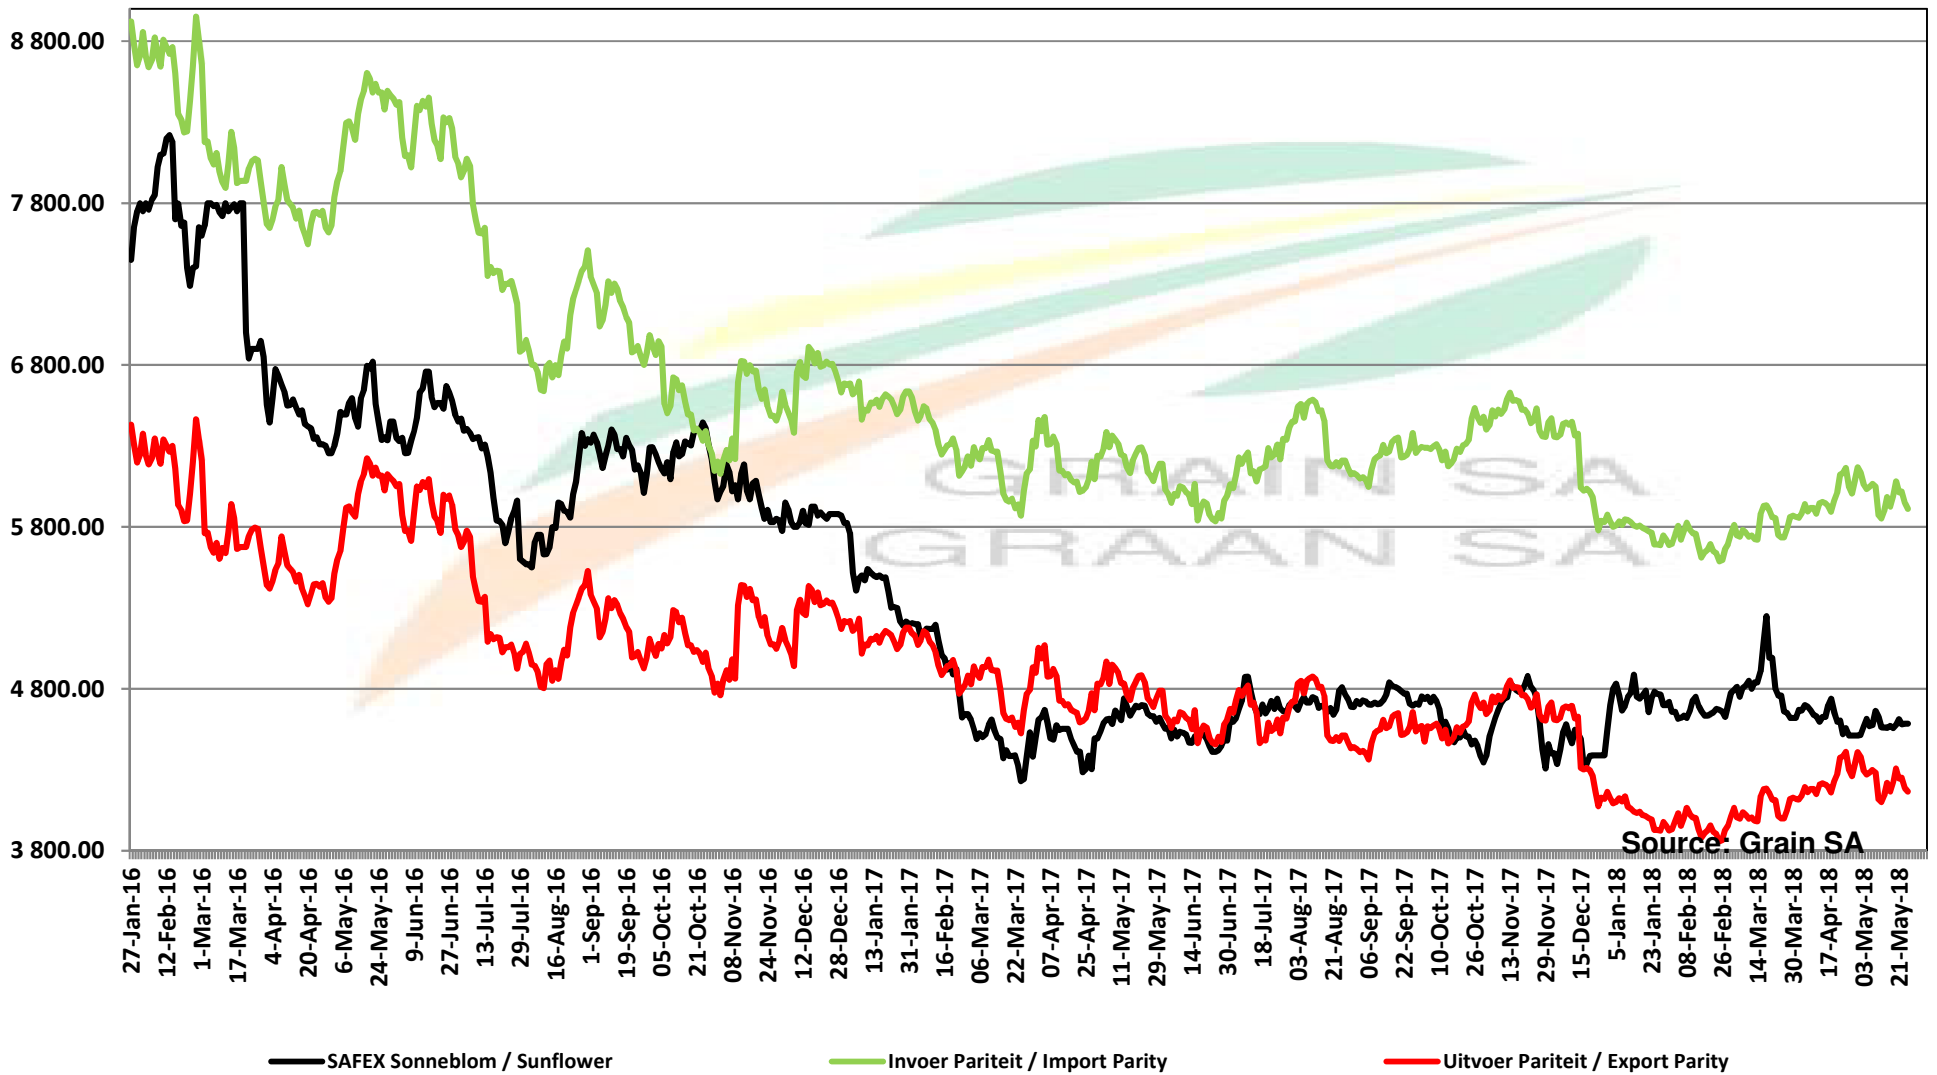

PRICES OF EU SUNFLOWER SEED DELIVERED IN RANDFONTEIN

PRYSE VAN EU SONNEBLOMSAAD GELEWER IN RANDFONTEIN

Source: Grain SA