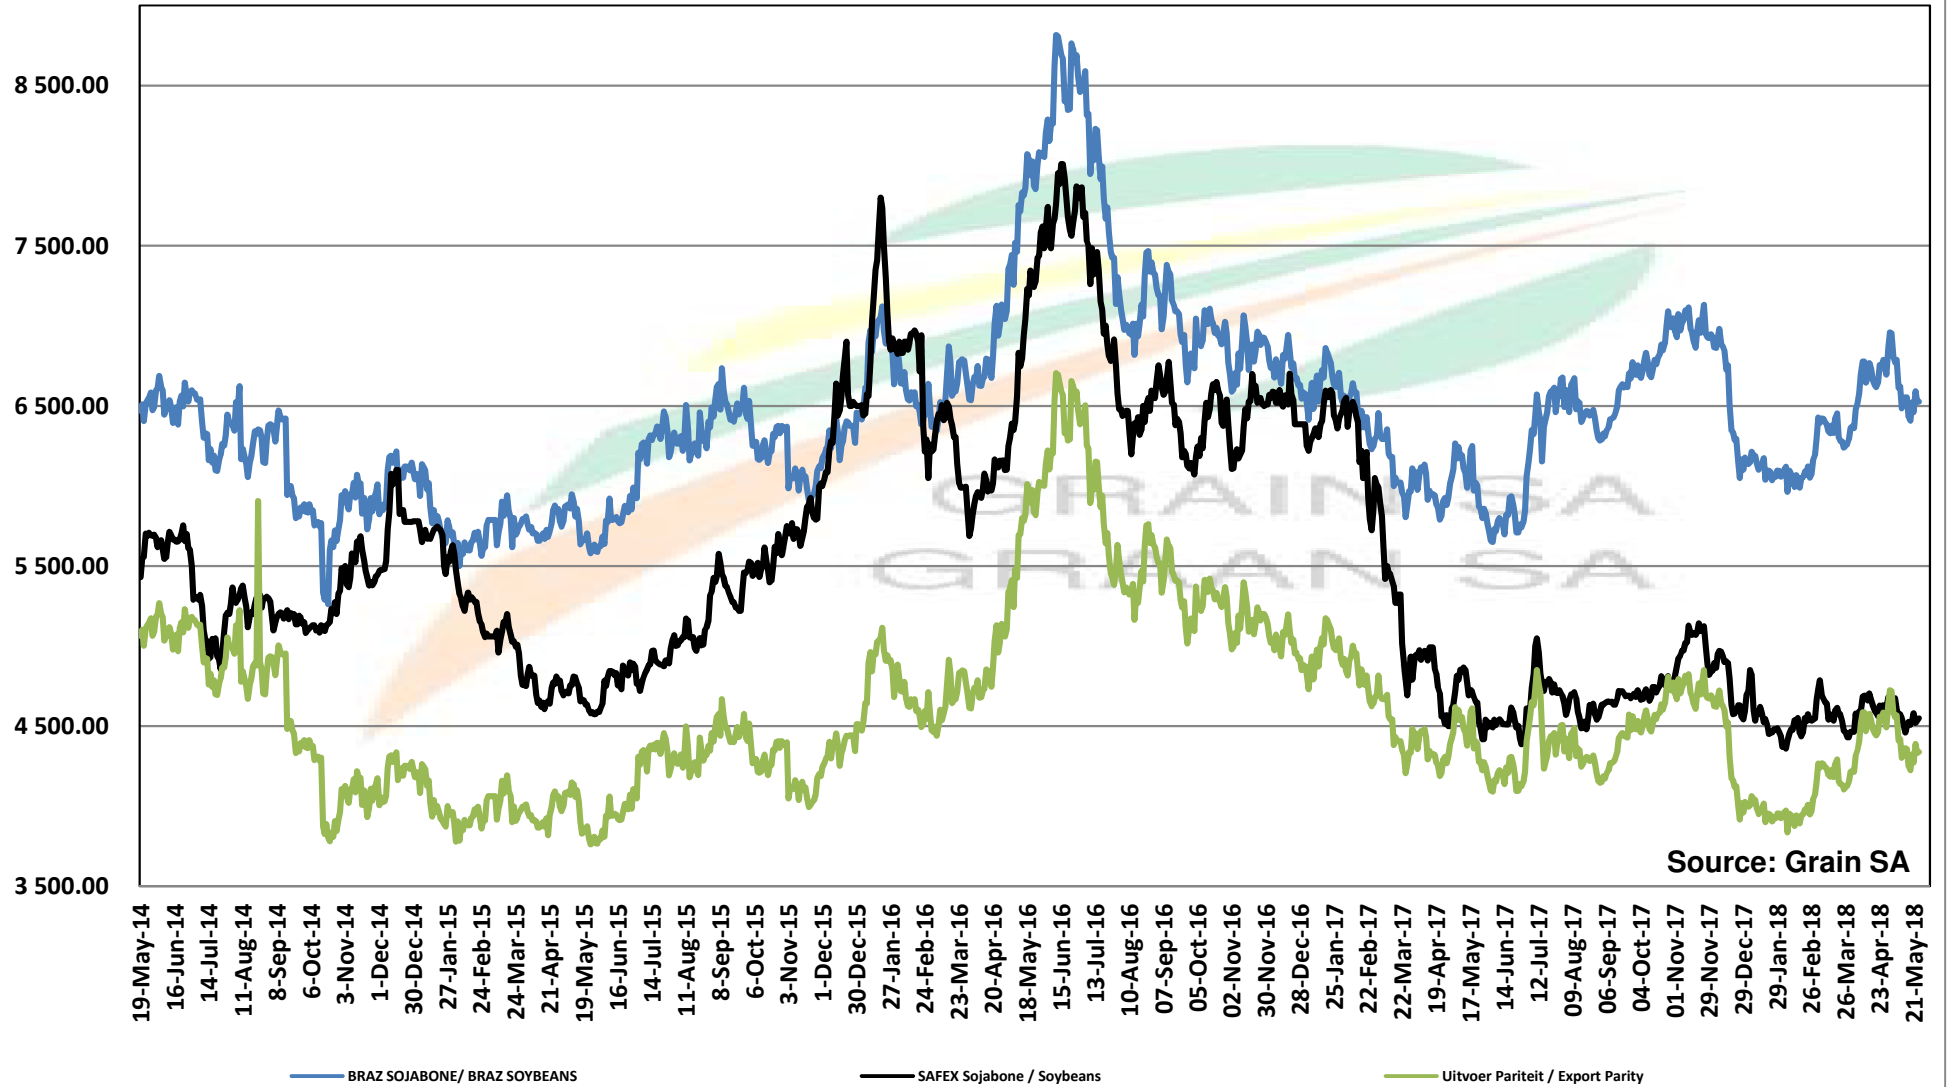

PRICES OF BRAZILIAN SOYBEAN DELIVERED IN RANDFONTEIN PRYSE VAN BRASILIAANSE SOJABONE GELEWER IN RANDFONTEIN

Source: Grain SA