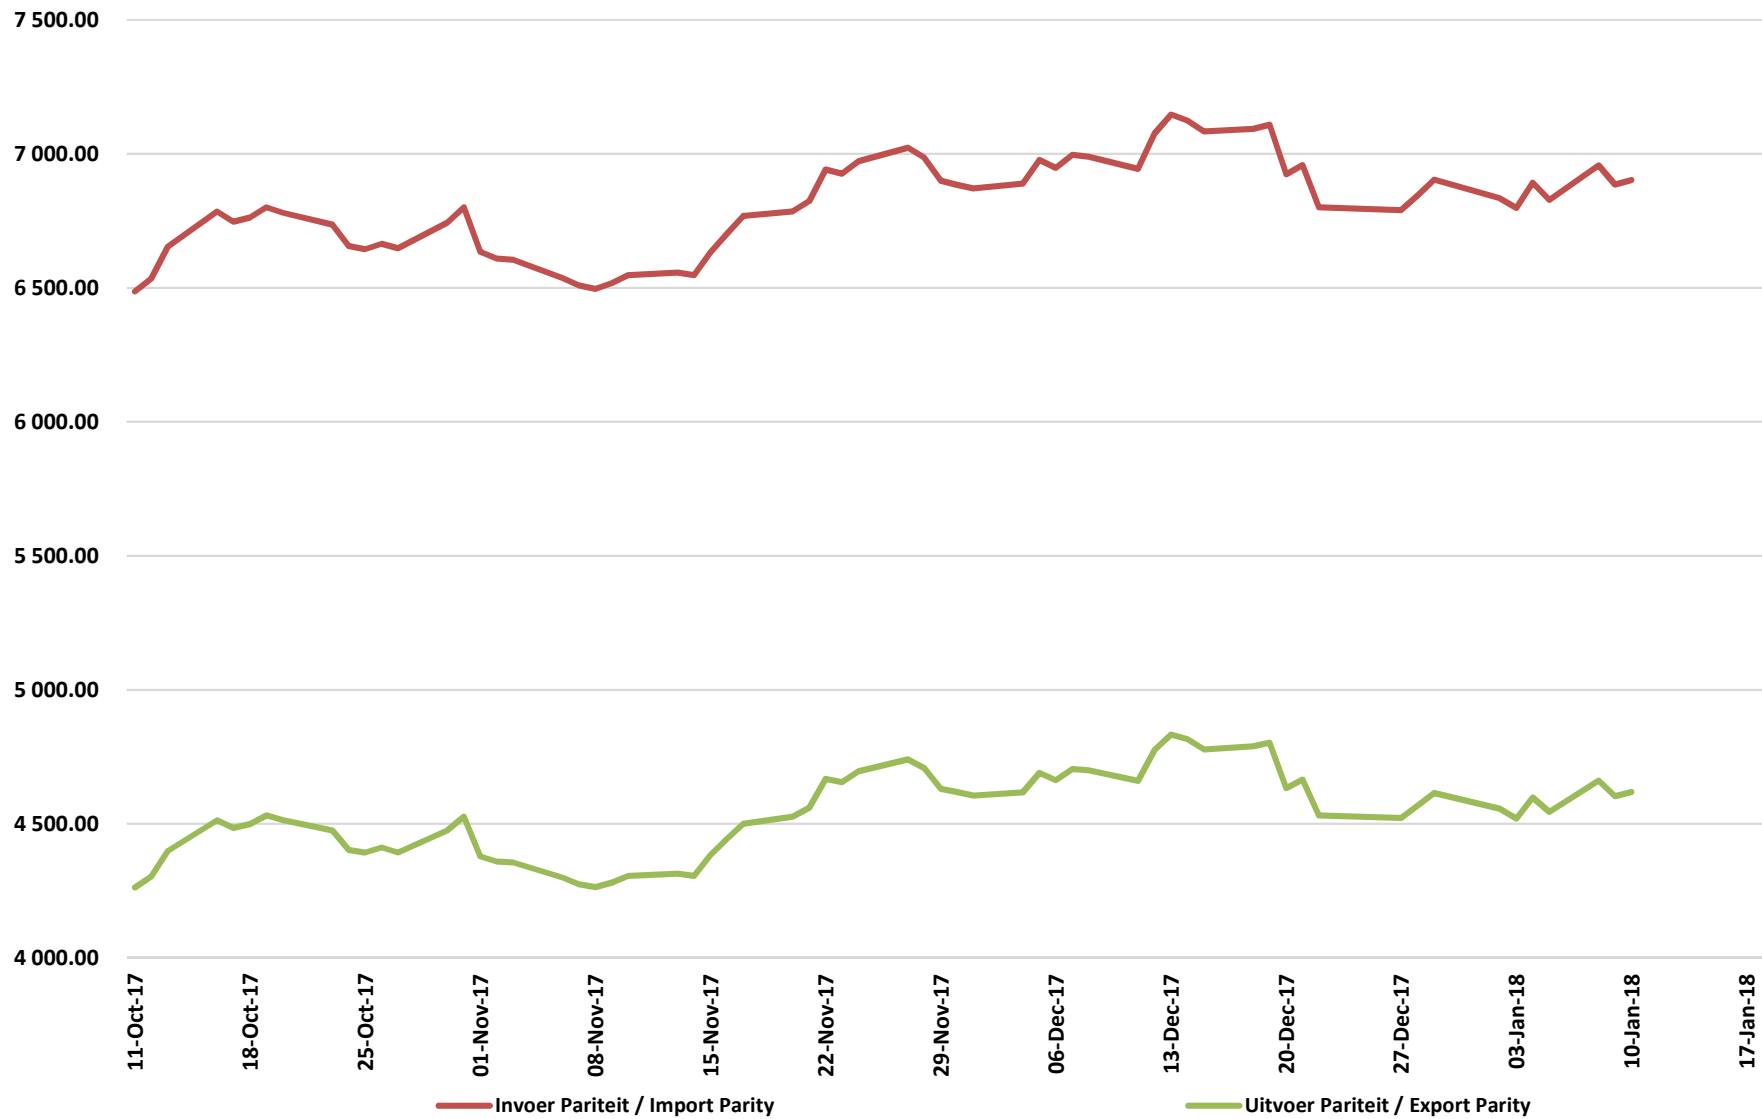

PRICES OF SOYBEAN SEED DELIVERED IN RANDFONTEIN Jul 2018
PRYSE VAN SOJABOONSAAD GELEWER IN RANDFONTEIN Jul 2018