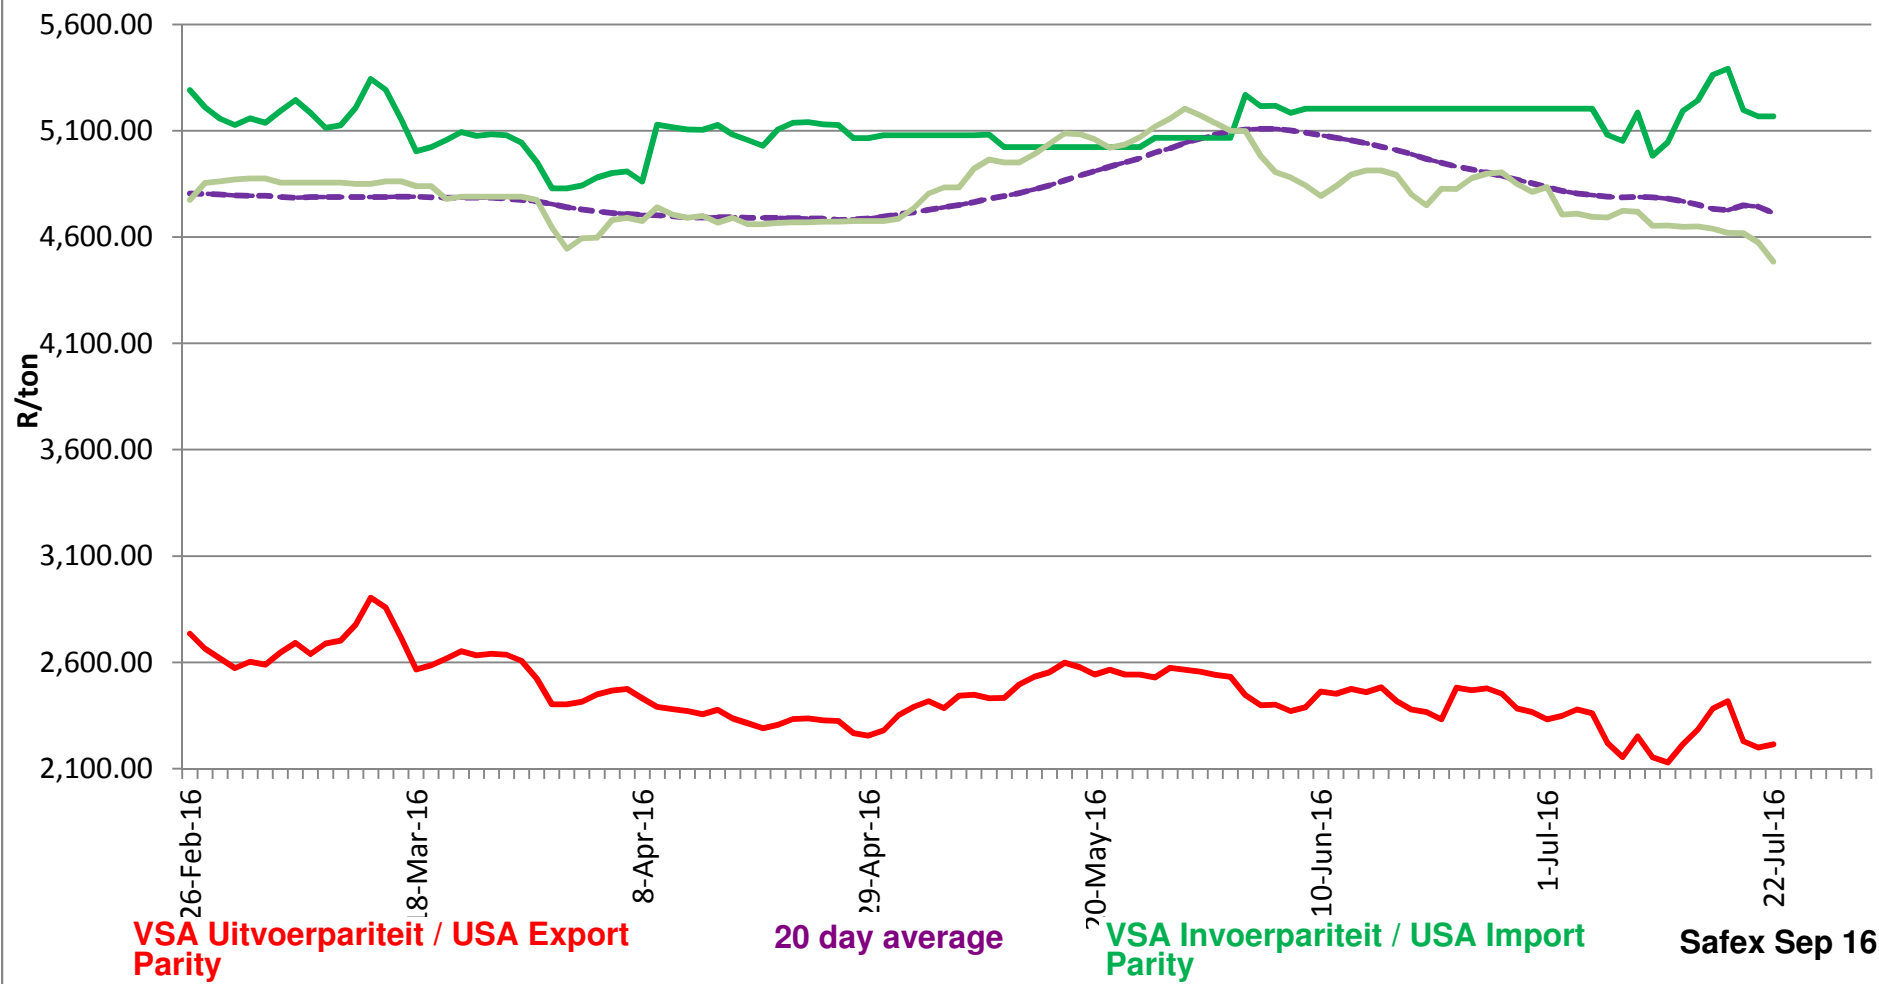

PRYSE VAN HRW KORING VIR LEWERING IN SEP 2016 (RANDFONTEIN)
PRICES OF HRW WHEAT DELIVERED IN SEP 2016 (RANDFONTEIN)

Source: Grain SA