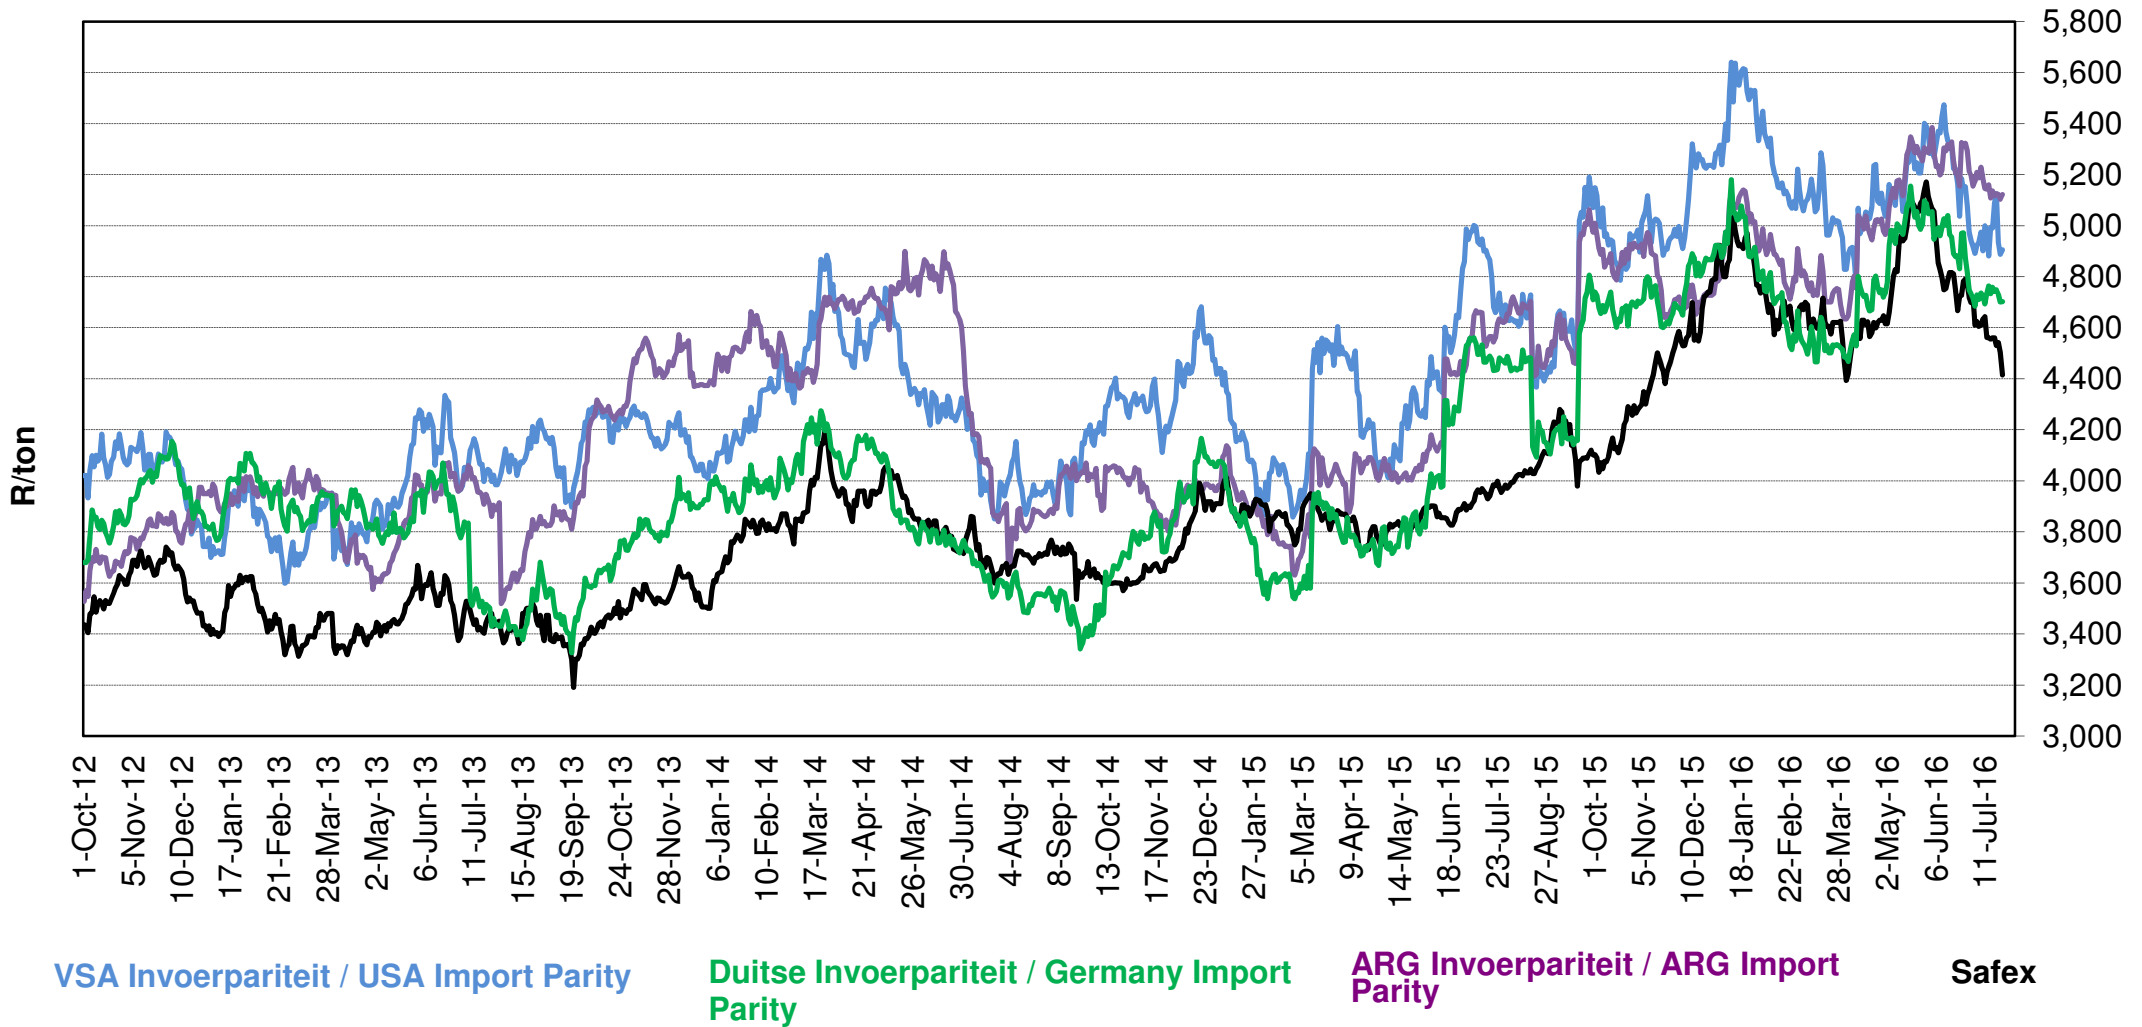

PRYSE VAN KORING GELEWER IN RANDFONTEIN PRICES OF WHEAT DELIVERED IN RANDFONTEIN

Source: Grain SA