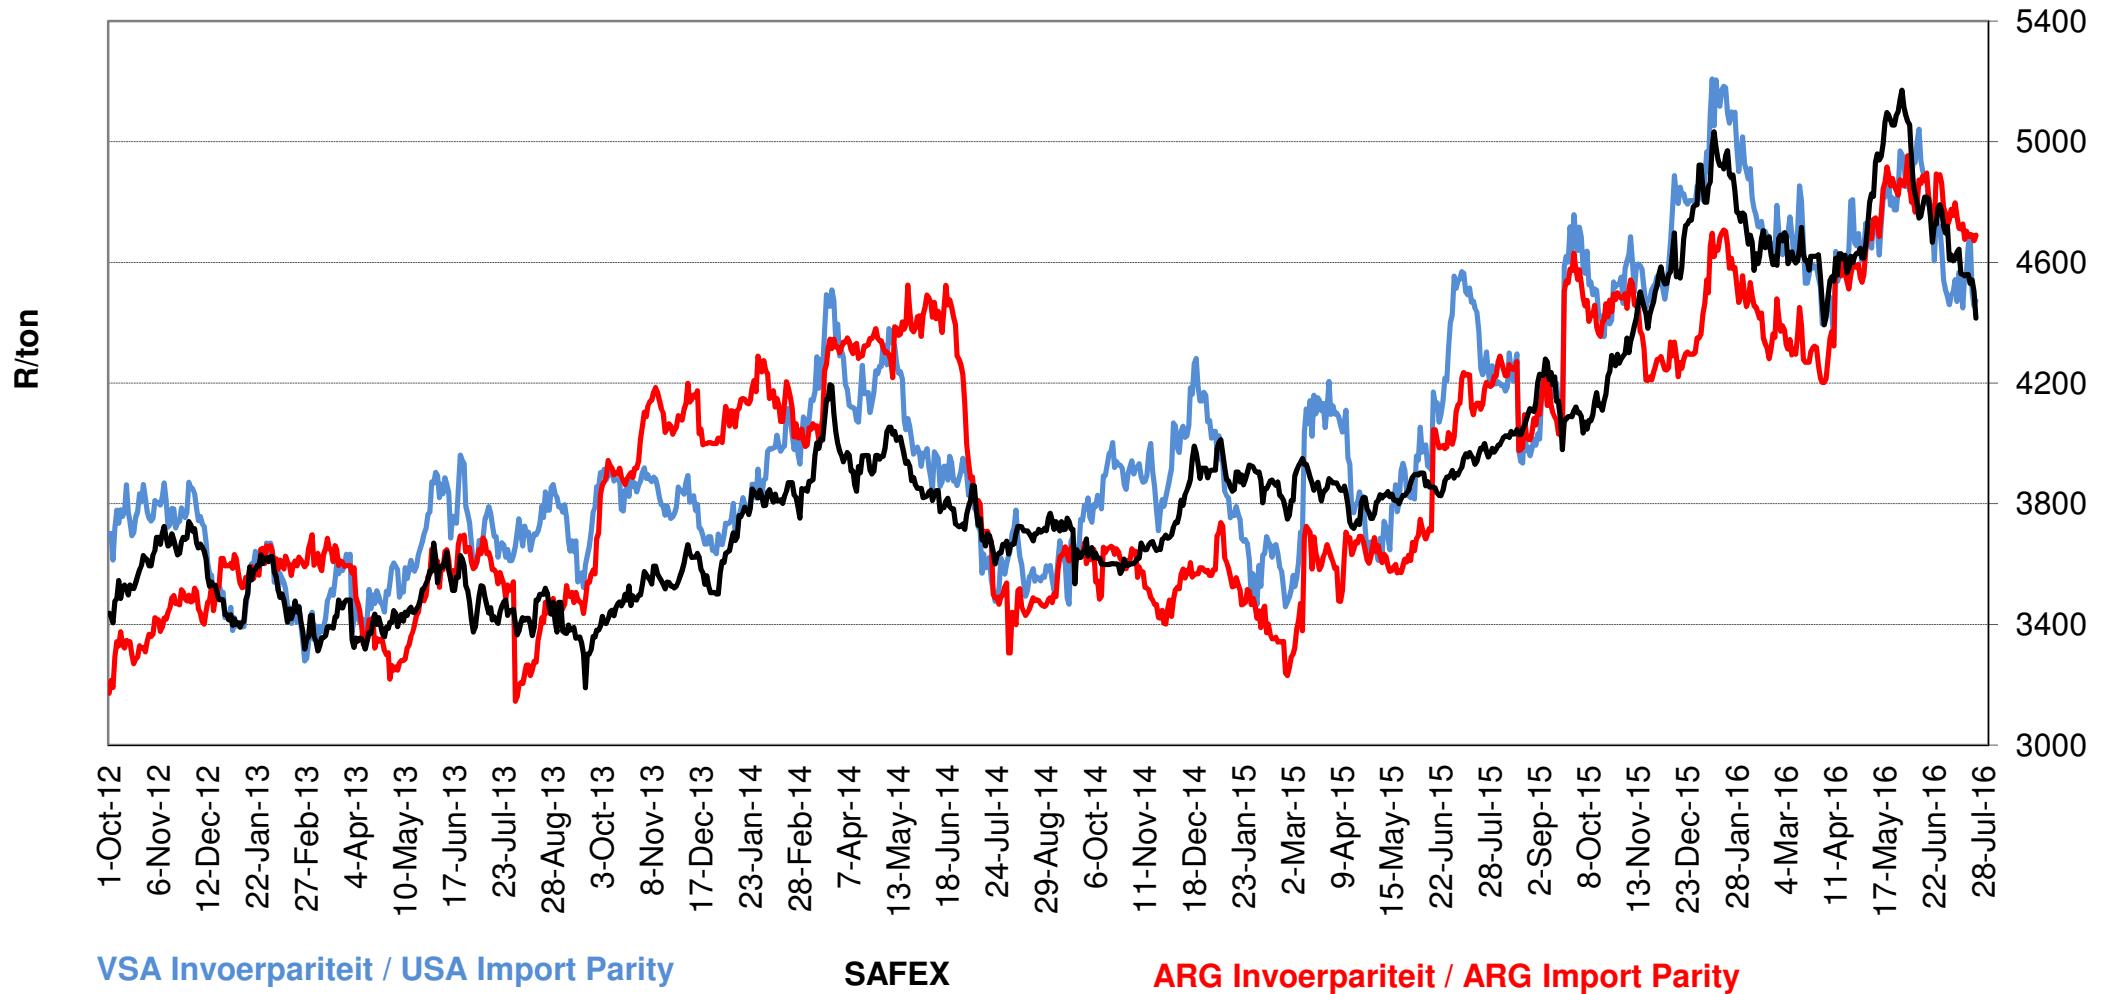

PRYSE VAN KORING GELEWER IN DURBAN HAWE PRICES OF WHEAT DELIVERED IN DURBAN HARBOUR

Source: Grain SA