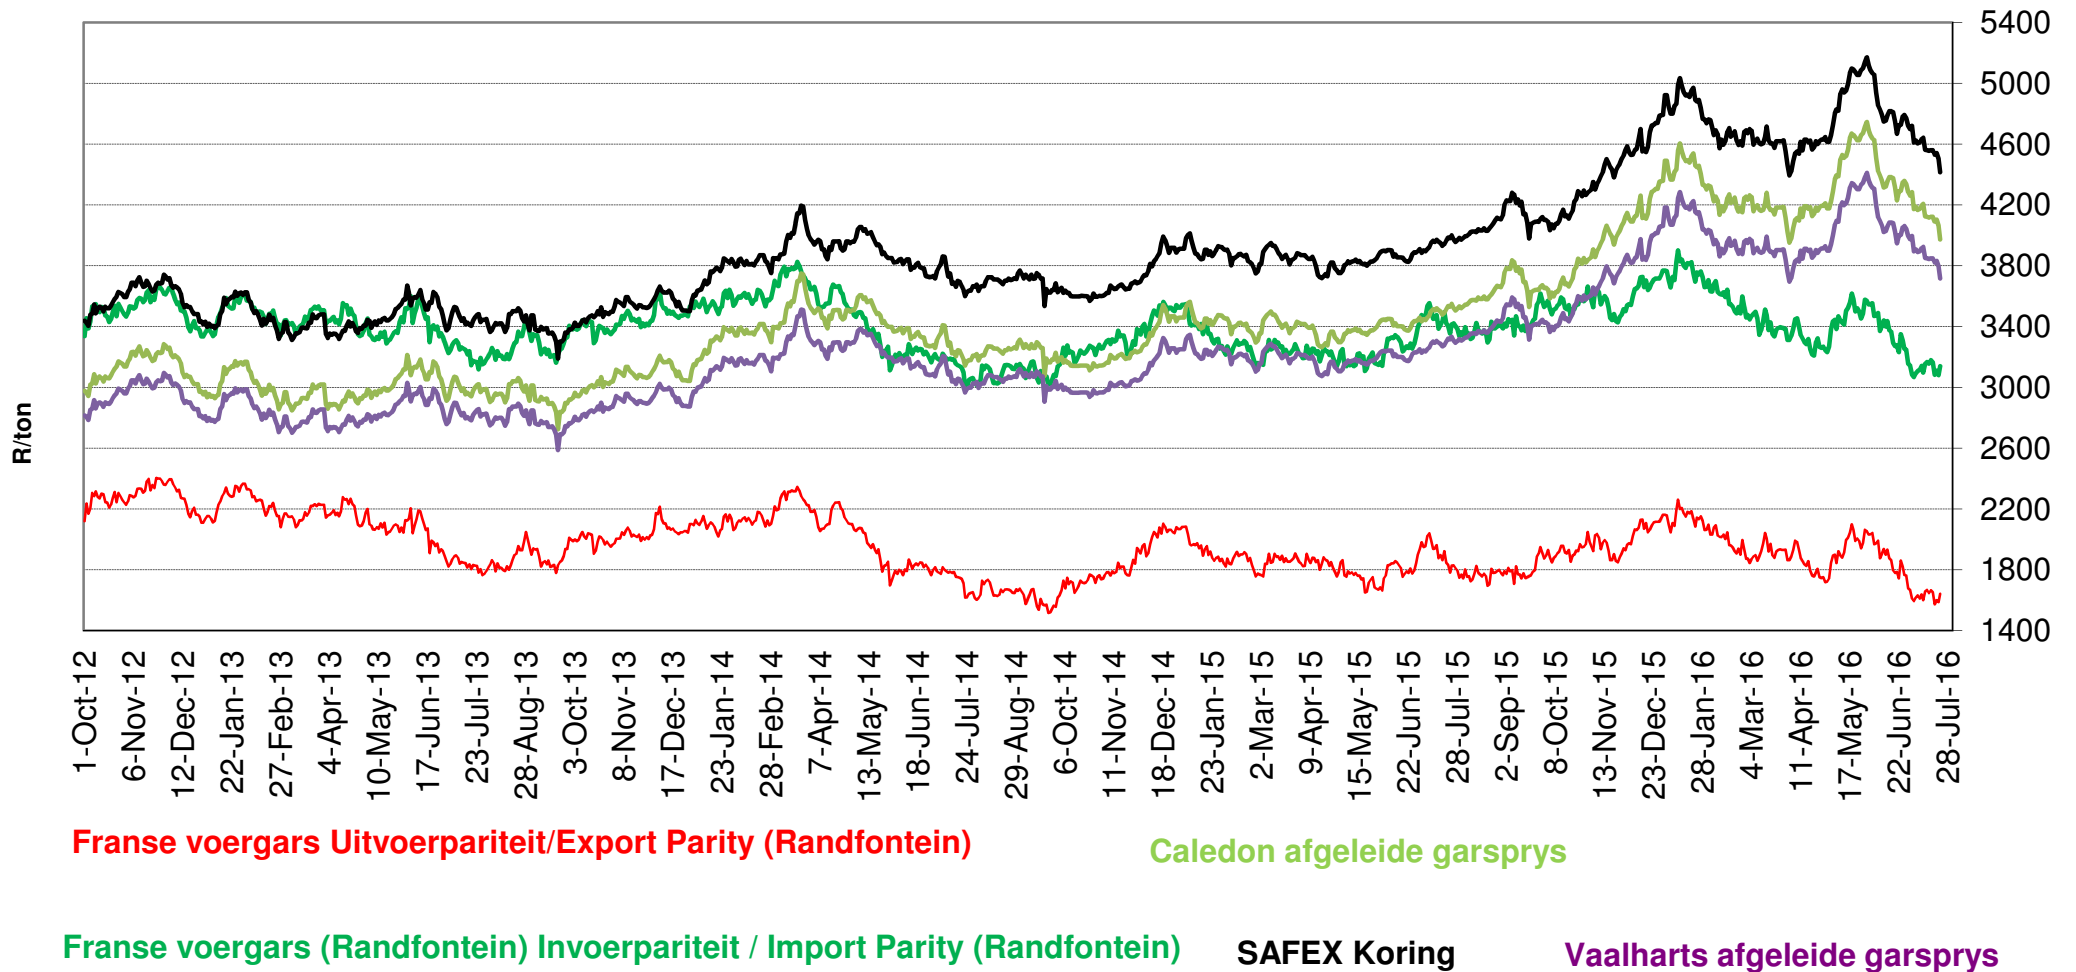

PRYSE VAN GARS GELEWER IN RANDFONTEIN PRICES OF BARLEY DELIVERED IN RANDFONTEIN