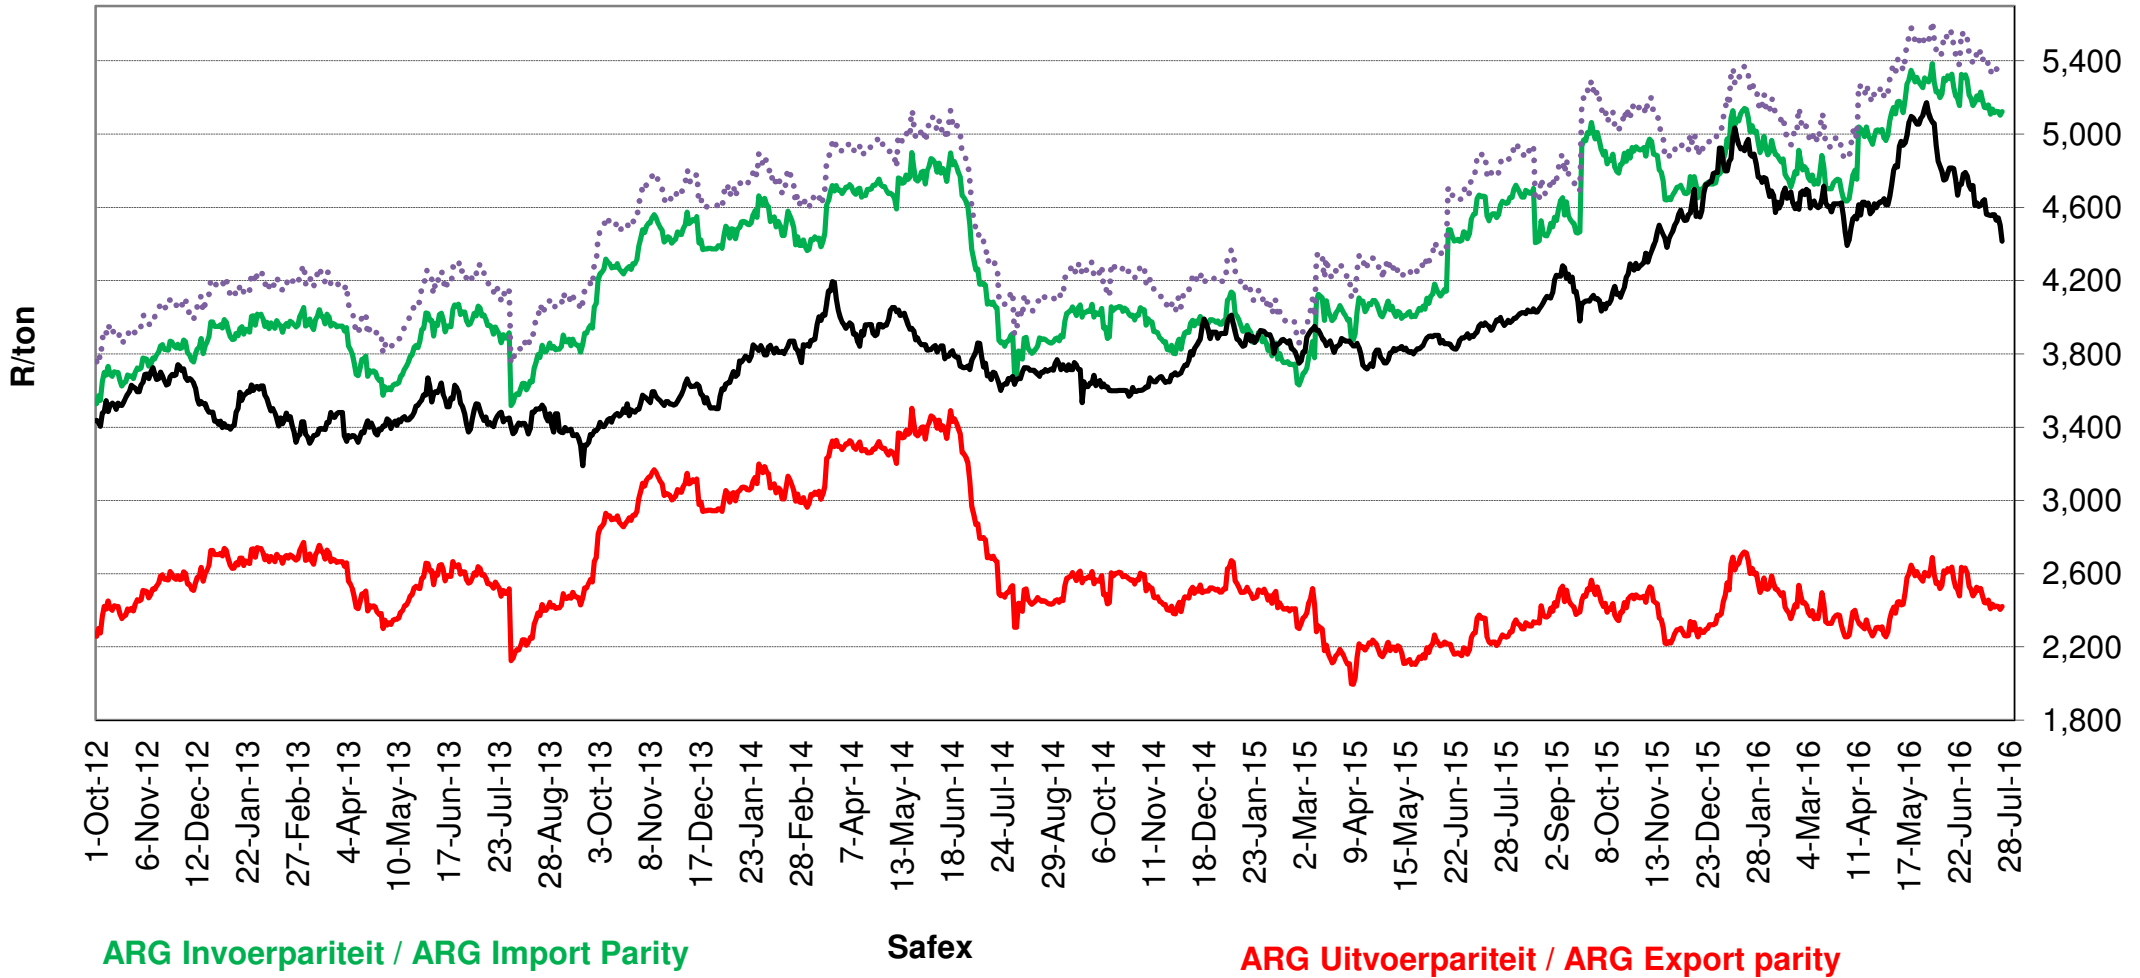

**PRYSE VAN RSA EN ARGENTYNSE KORING GELEWER IN RANDFONTEIN**  
**PRICES OF RSA AND ARGENTINEAN WHEAT DELIVERED IN RANDFONTEIN**

Source: Grain SA

# PRYSE VAN SUID AFRIKAANSE EN VSA KORING GELEWER IN RANDFONTEIN PRICES OF SOUTH AFRICAN AND USA WHEAT DELIVERED IN RANDFONTEIN

Source: Grain SA