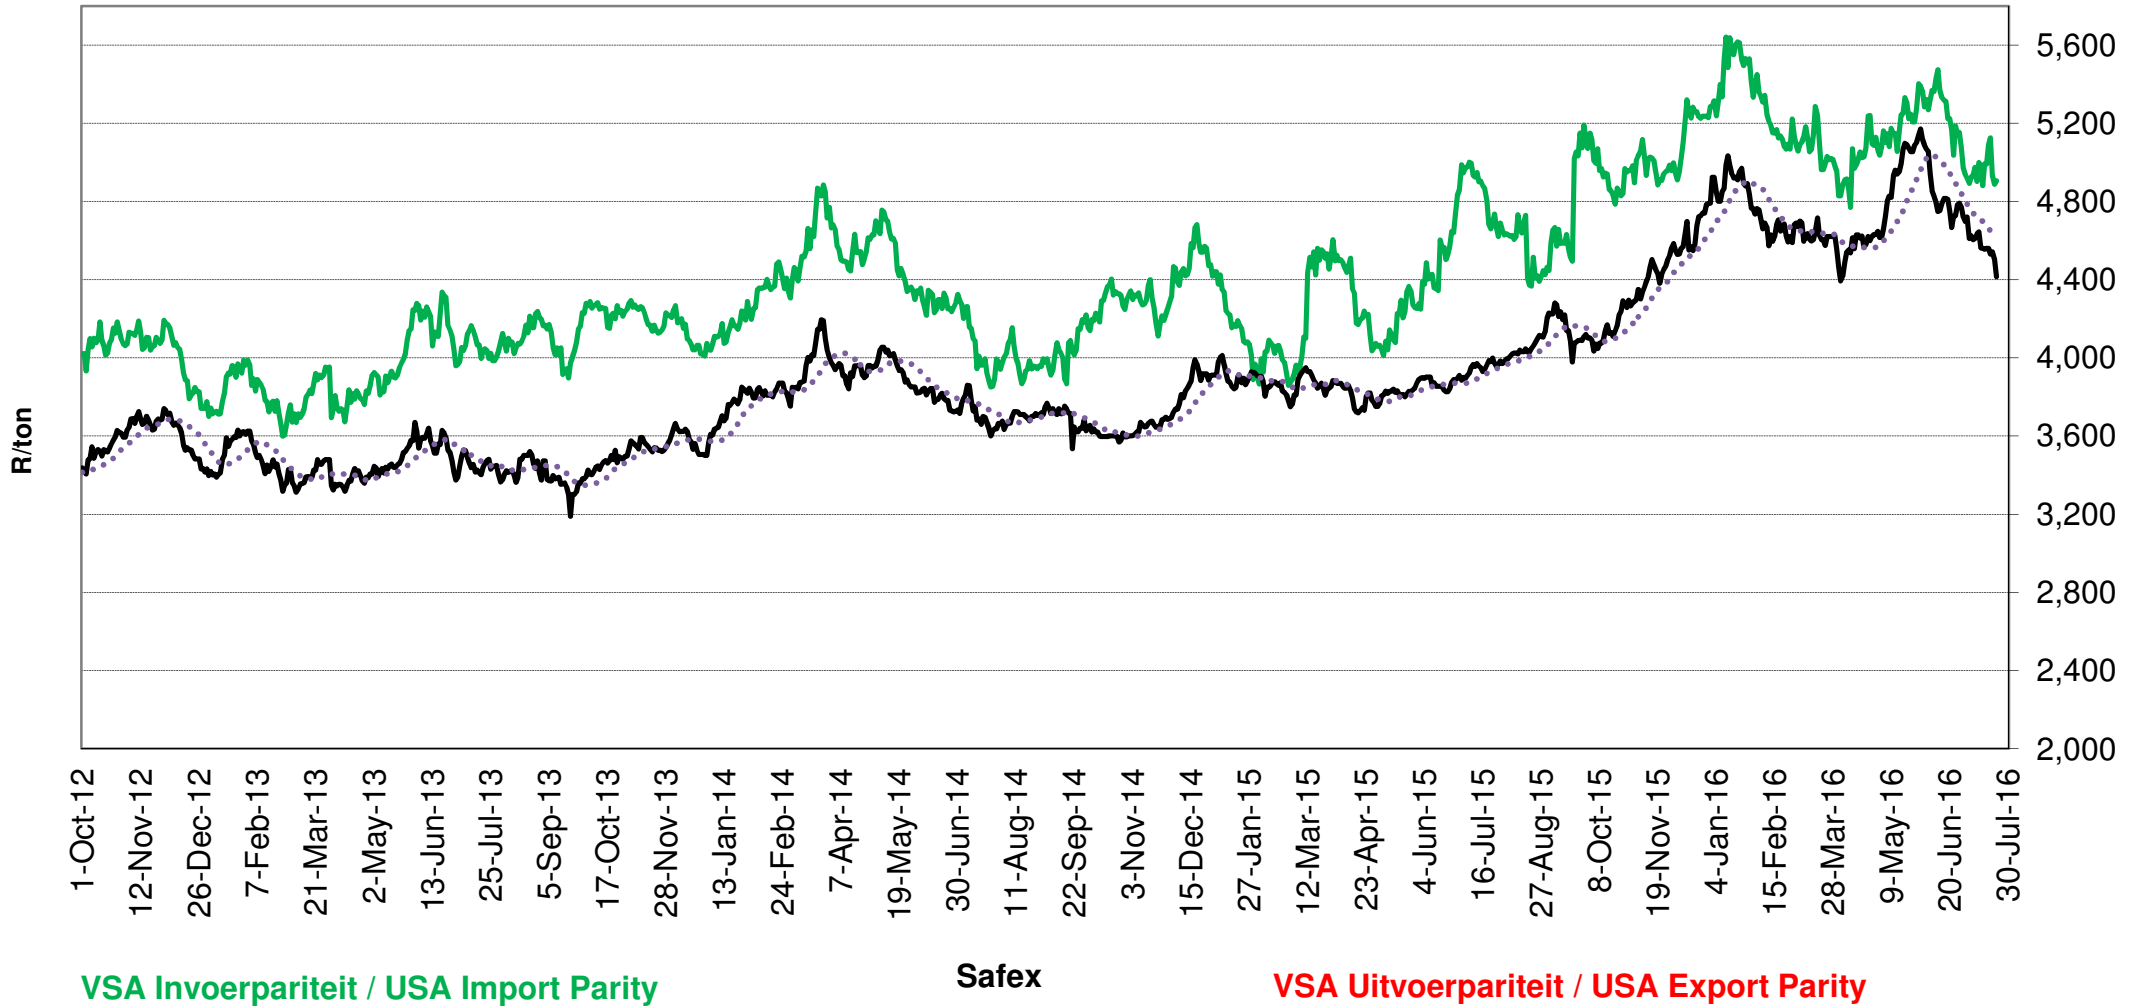

PRYSE VAN SUID AFRIKAANSE EN VSA KORING GELEWER IN RANDFONTEIN PRICES OF SOUTH AFRICAN AND USA WHEAT DELIVERED IN RANDFONTEIN

Source: Grain SA