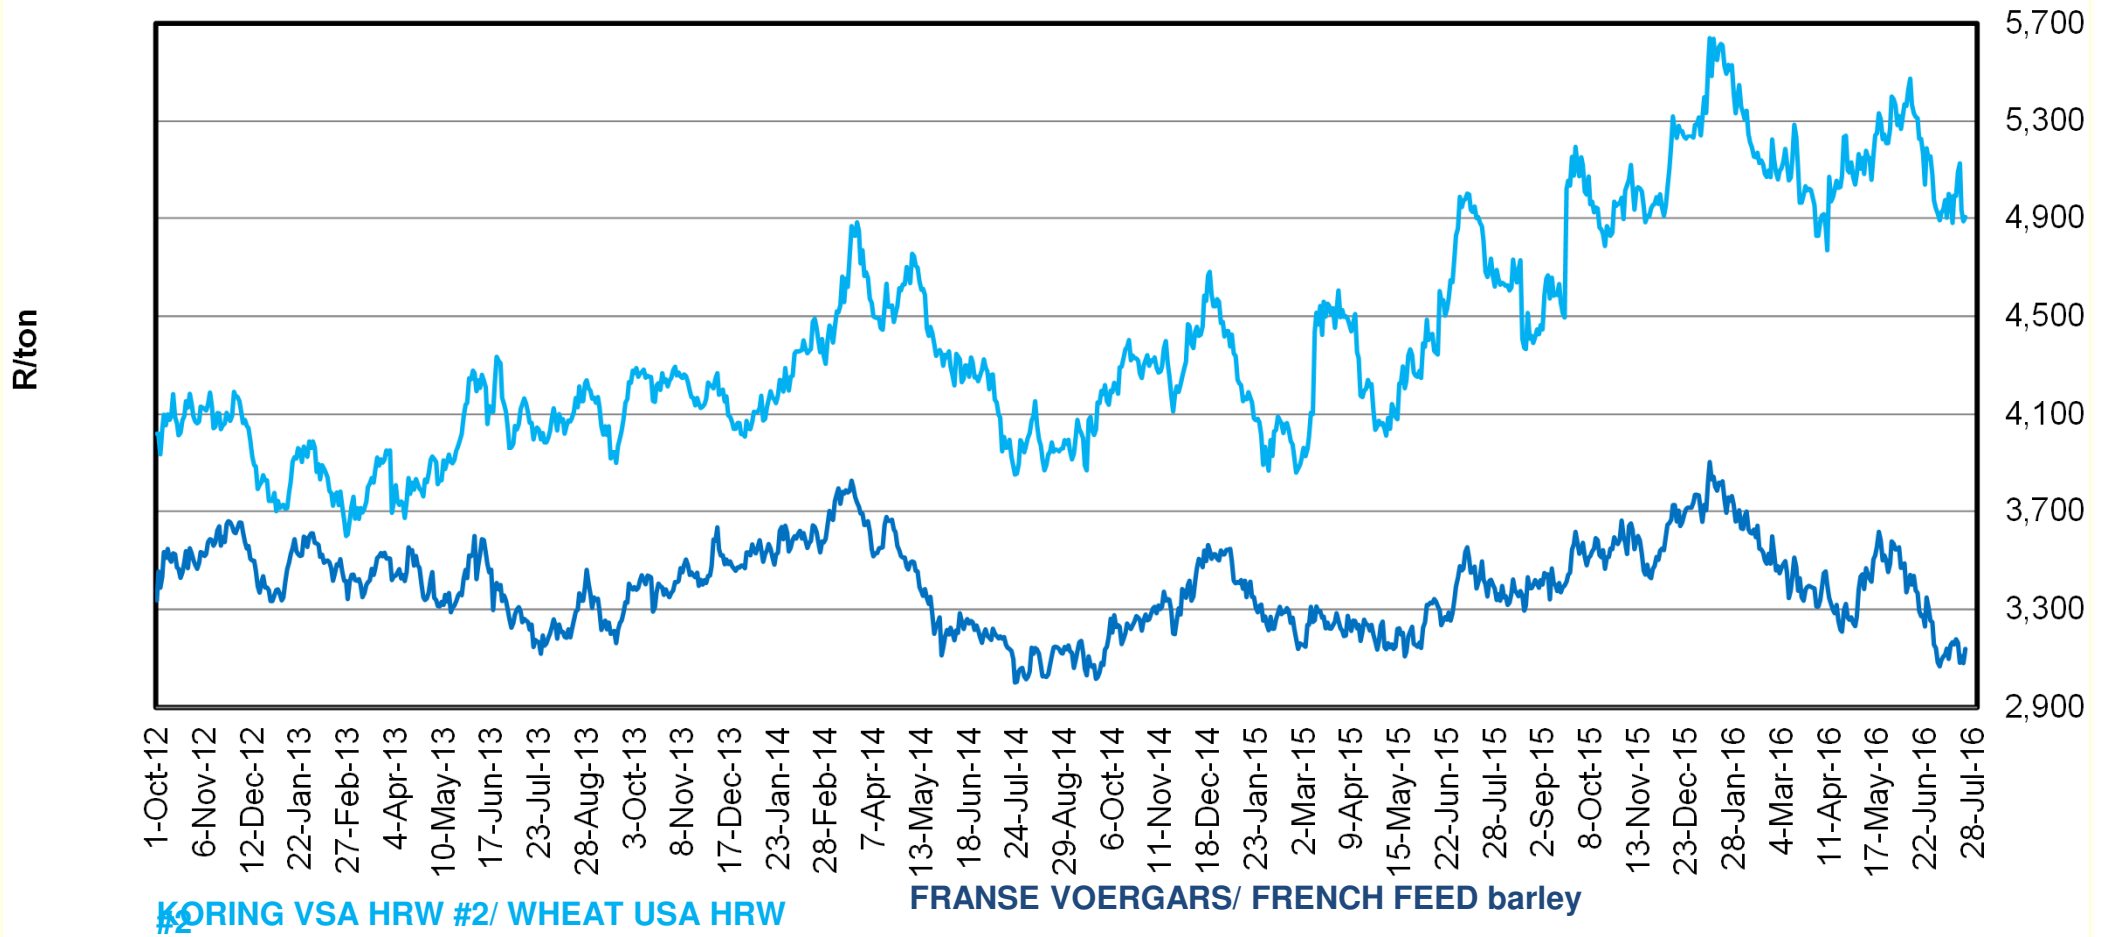

# PRYSE VAN KORING GELEWER IN DURBAN HAWE PRICES OF WHEAT DELIVERED IN DURBAN HARBOUR

Source: Grain SA

## PRYSE VAN GARS GELEWER IN RANDFONTEIN PRICES OF BARLEY DELIVERED IN RANDFONTEIN

**INVOERPARITEIT VAN VSA HRW KORING EN FRANSE VOERGARS**  
**IMPORT PARITY OF USA HRW AND FRANCE FEED BARLEY**

Source: Grain SA