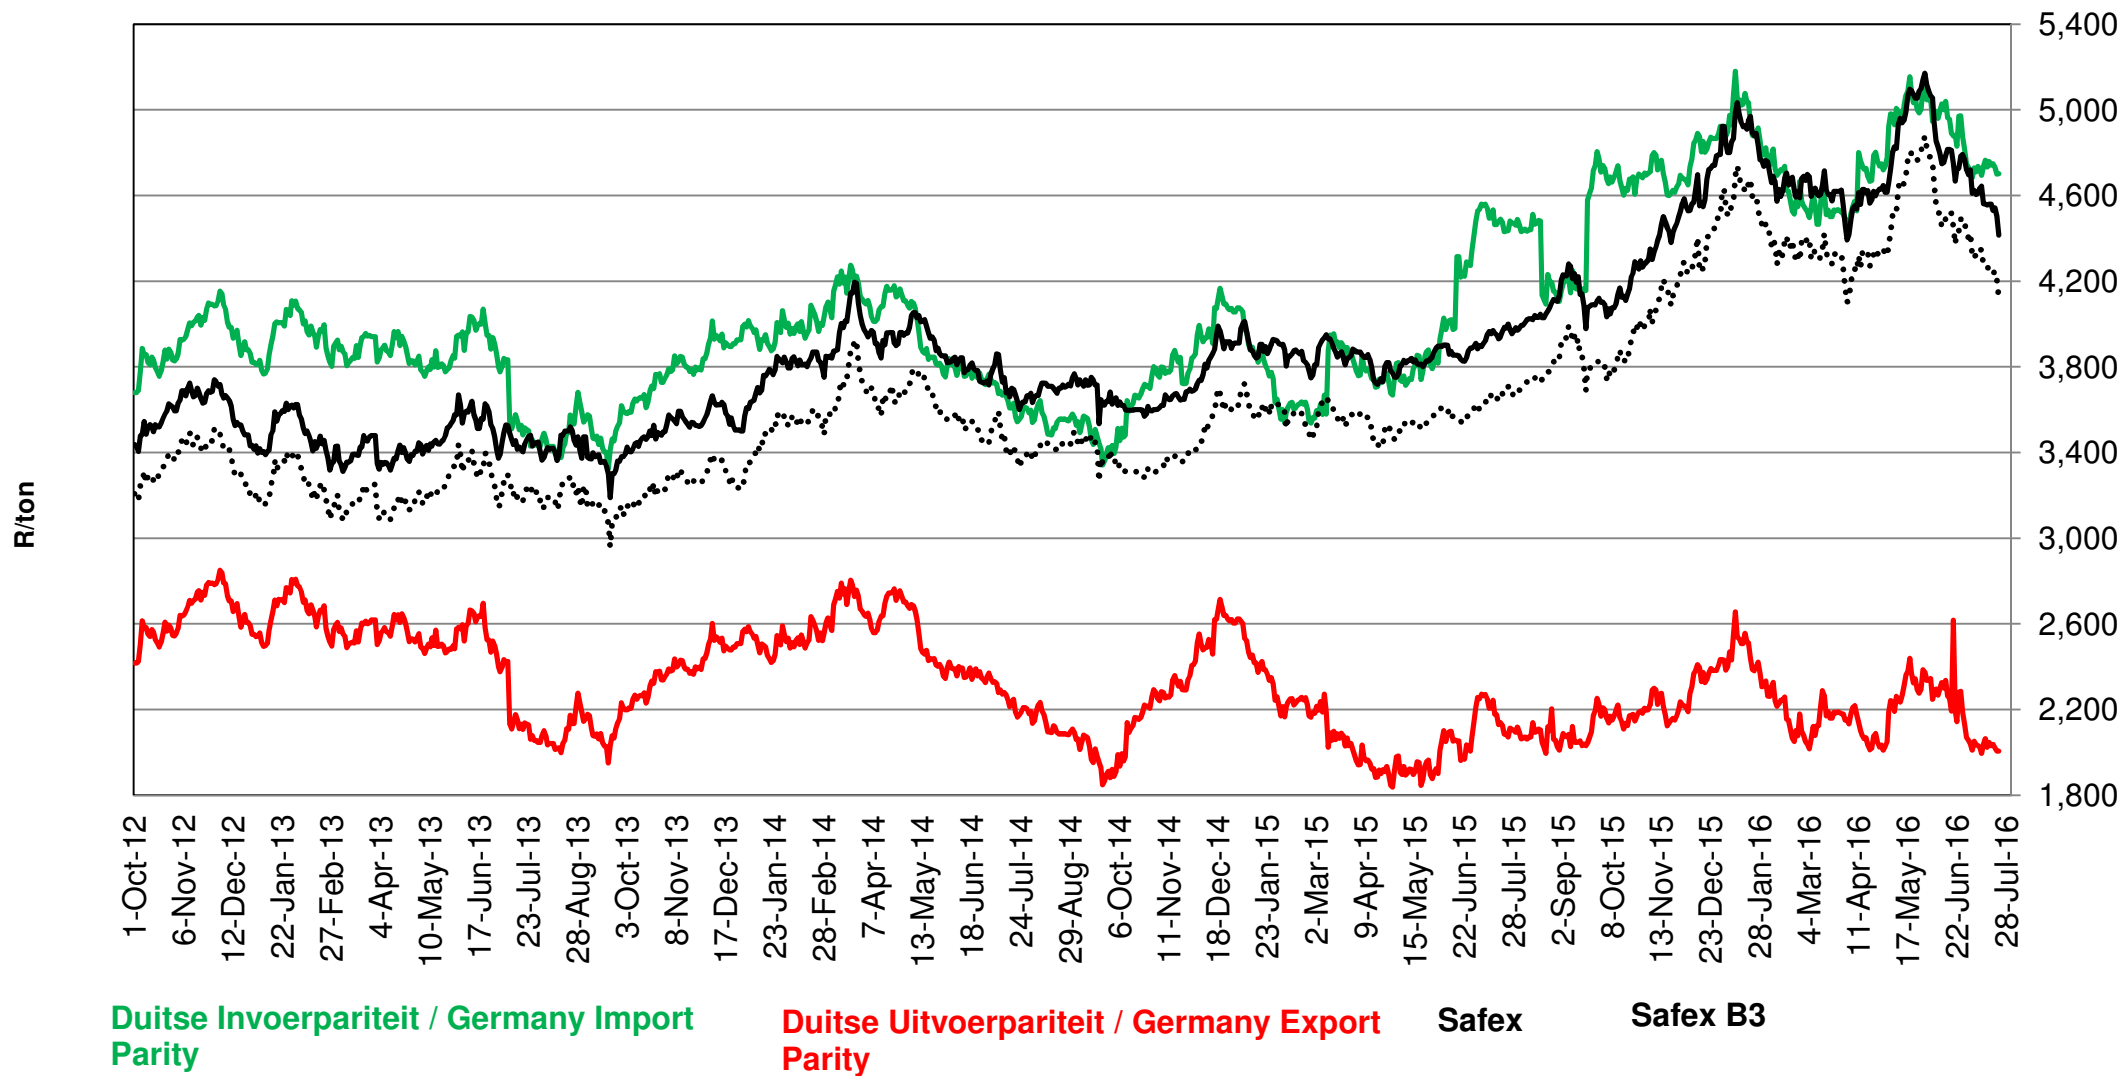

PRYSE VAN RSA EN DUITSE KORING GELEWER IN RANDFONTEIN PRICES OF RSA AND GERMAN WHEAT DELIVERED IN RANDFONTEIN

Source: Grain SA