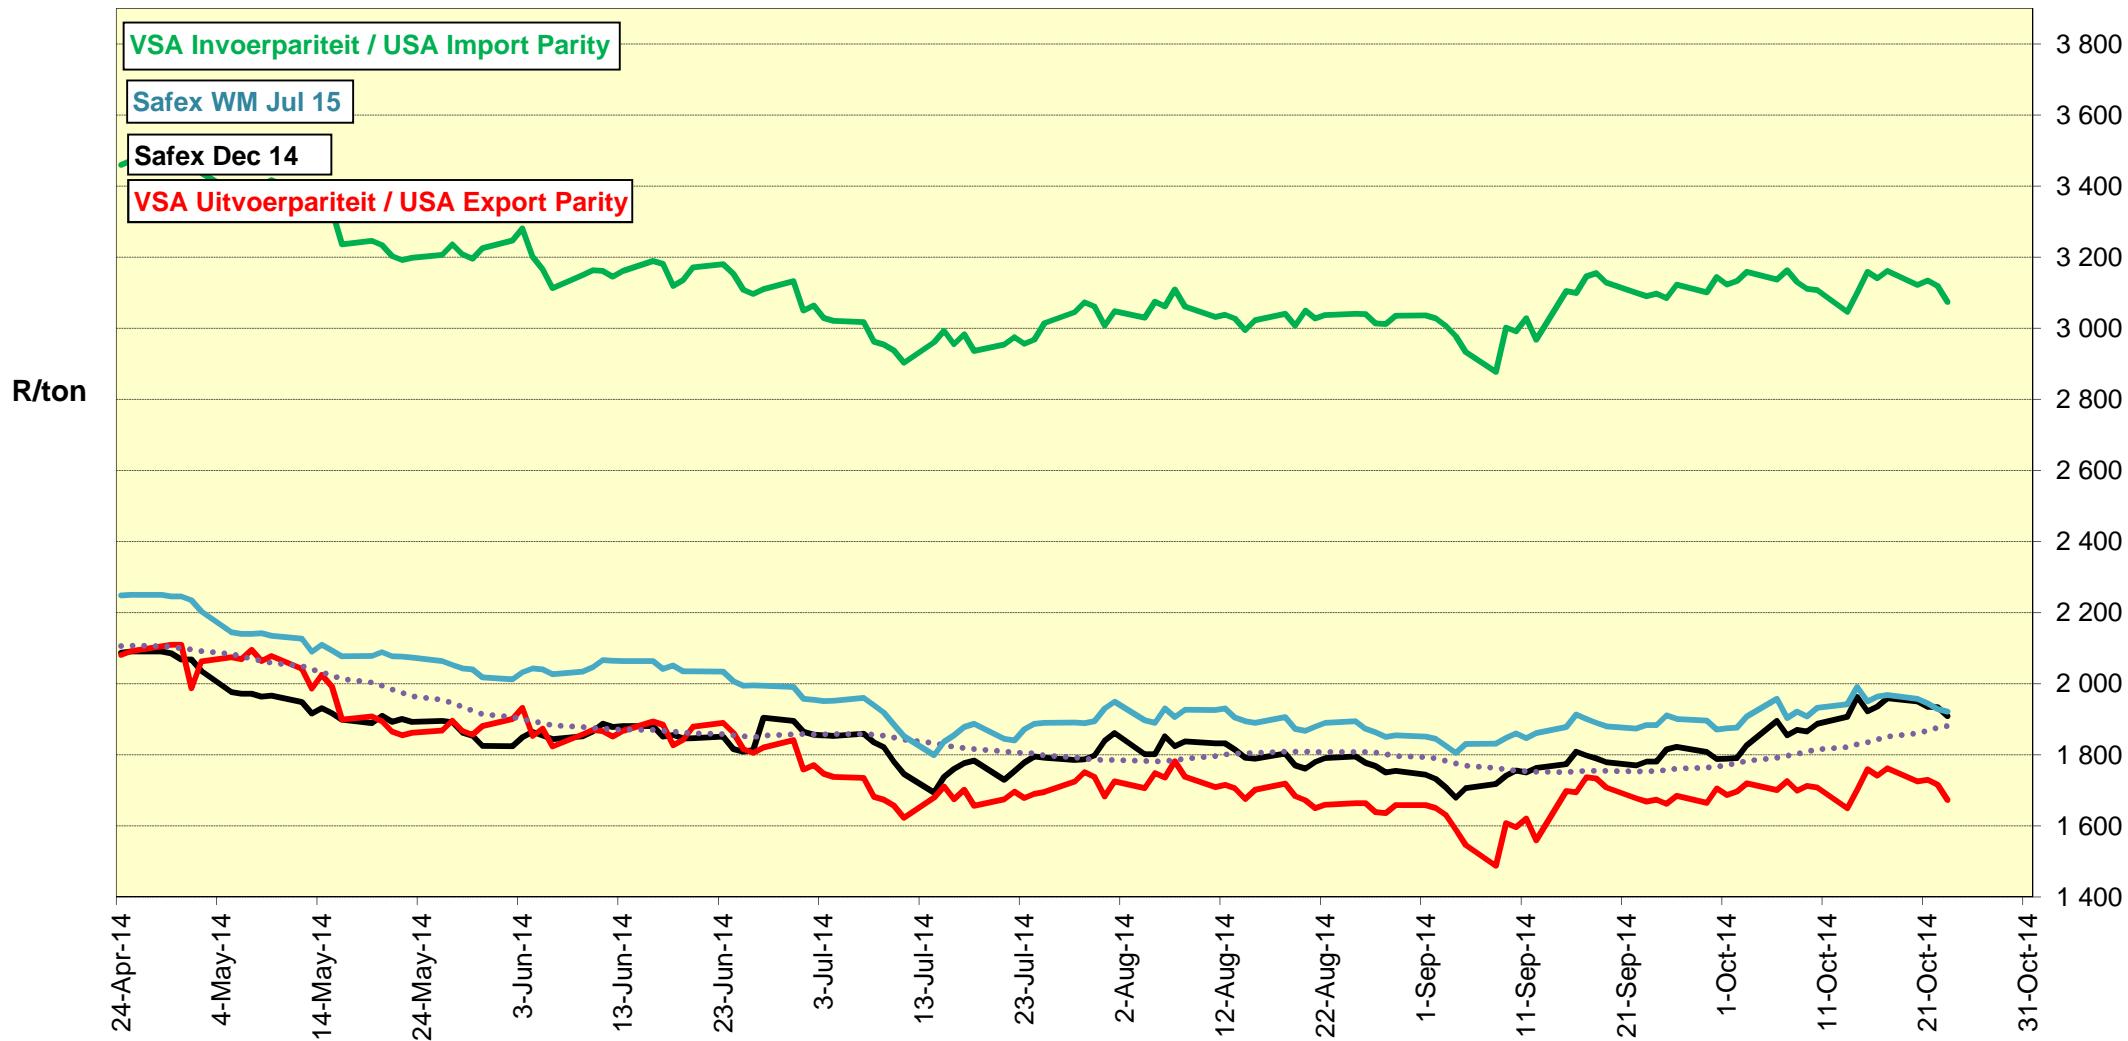

PRYSE VAN VSA WITMIELIES VIR LEWERING IN DES 2014 (RANDFONTEIN) PRICES OF USA WHITE MAIZE DELIVERED IN DEC 2014 (RANDFONTEIN)

PRYSE VAN VSA WITMIELIES VIR LEWERING IN JUL 2015 (RANDFONTEIN)
PRICES OF USA WHITE MAIZE DELIVERED IN JUL 2015 (RANDFONTEIN)