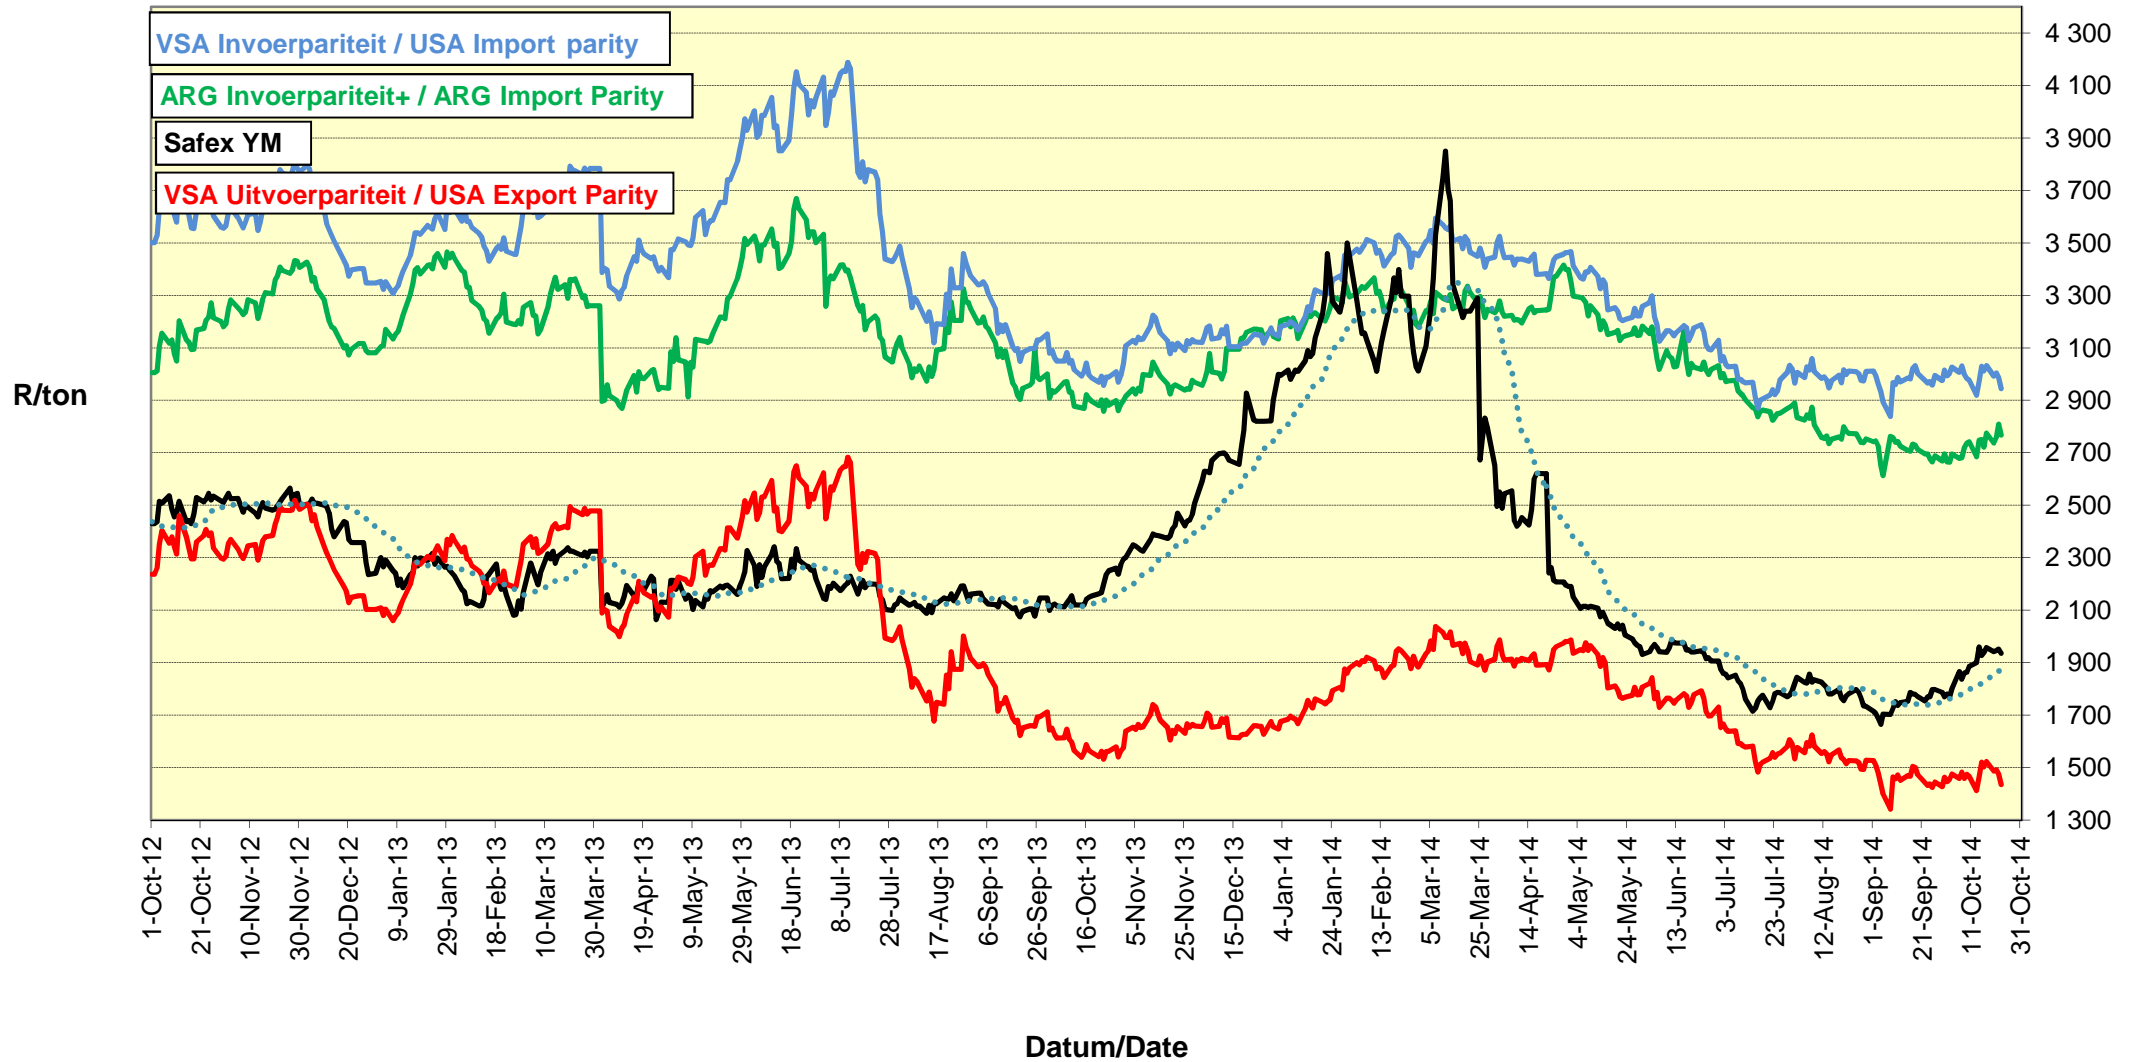

PRYSE VAN VSA SORGHUM GELEWER IN RANDFONTEIN PRICES OF USA SORGHUM DELIVERED IN RANDFONTEIN

PRYSE VAN VSA WITMIELIES GELEWER IN RANDFONTEIN PRICES OF USA WHITE MAIZE DELIVERED IN RANDFONTEIN

PRYSE VAN GEELMIELIES GELEWER IN RANDFONTEIN PRICES OF YELLOW MAIZE DELIVERED IN RANDFONTEIN

PRYSE VAN VSA WITMIELIES VIR LEWERING IN DES 2014 (RANDFONTEIN) PRICES OF USA WHITE MAIZE DELIVERED IN DEC 2014 (RANDFONTEIN)

PRYSE VAN VSA WITMIELIES VIR LEWERING IN JUL 2015 (RANDFONTEIN)
PRICES OF USA WHITE MAIZE DELIVERED IN JUL 2015 (RANDFONTEIN)