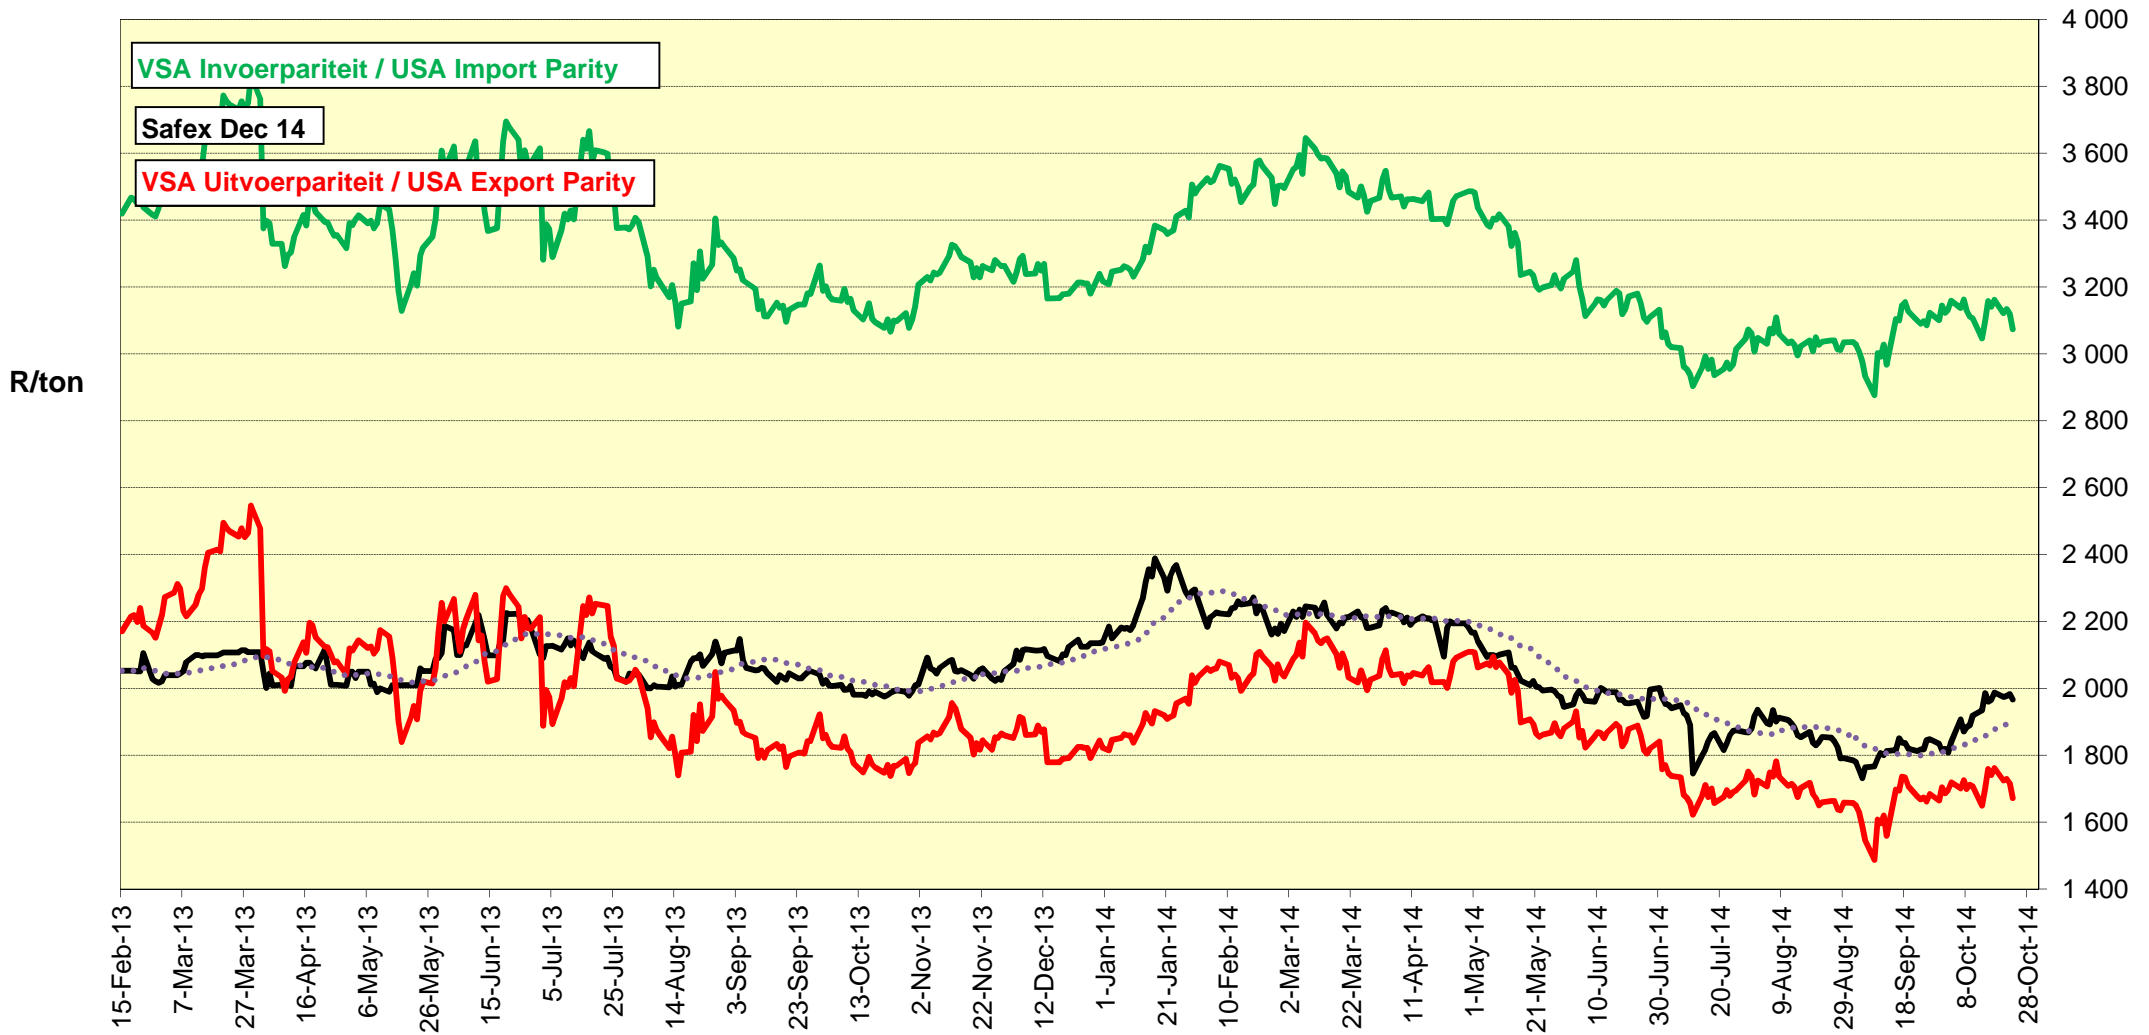

PRYSE VAN VSA GEELMIELIES VIR LEWERING IN DES 2014 (RANDFONTEIN)
PRICES OF USA YELLOW MAIZE DELIVERED IN DEC 2014 (RANDFONTEIN)