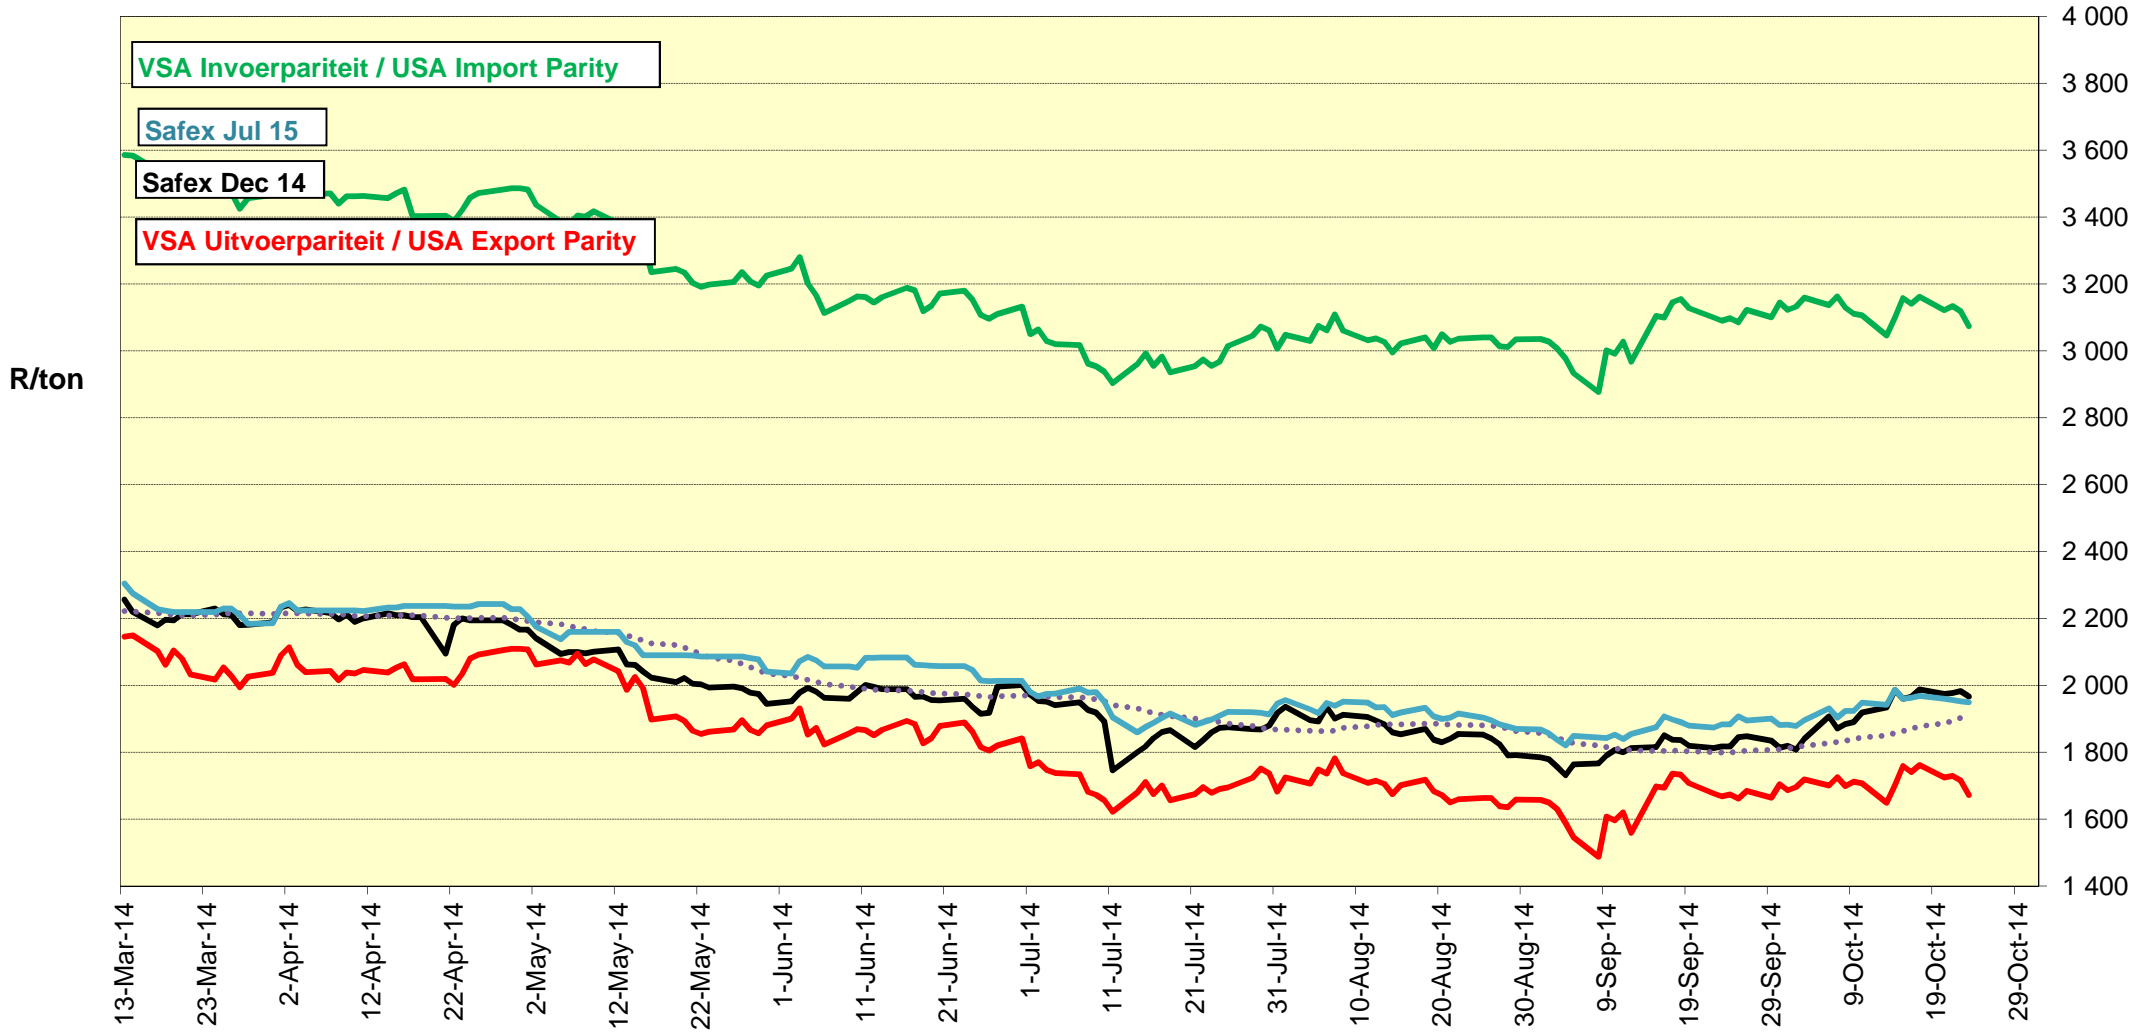

PRYSE VAN VSA WITMIELIES VIR LEWERING IN DES 2014 (RANDFONTEIN) PRICES OF USA WHITE MAIZE DELIVERED IN DEC 2014 (RANDFONTEIN)

PRYSE VAN VSA WITMIELIES VIR LEWERING IN JUL 2015 (RANDFONTEIN)
PRICES OF USA WHITE MAIZE DELIVERED IN JUL 2015 (RANDFONTEIN)

PRYSE VAN VSA GEELMIELIES VIR LEWERING IN DES 2014 (RANDFONTEIN)
PRICES OF USA YELLOW MAIZE DELIVERED IN DEC 2014 (RANDFONTEIN)

PRYSE VAN VSA GEELMIELIES VIR LEWERING IN DES 2014 (RANDFONTEIN)
PRICES OF USA YELLOW MAIZE DELIVERED IN DEC 2014 (RANDFONTEIN)