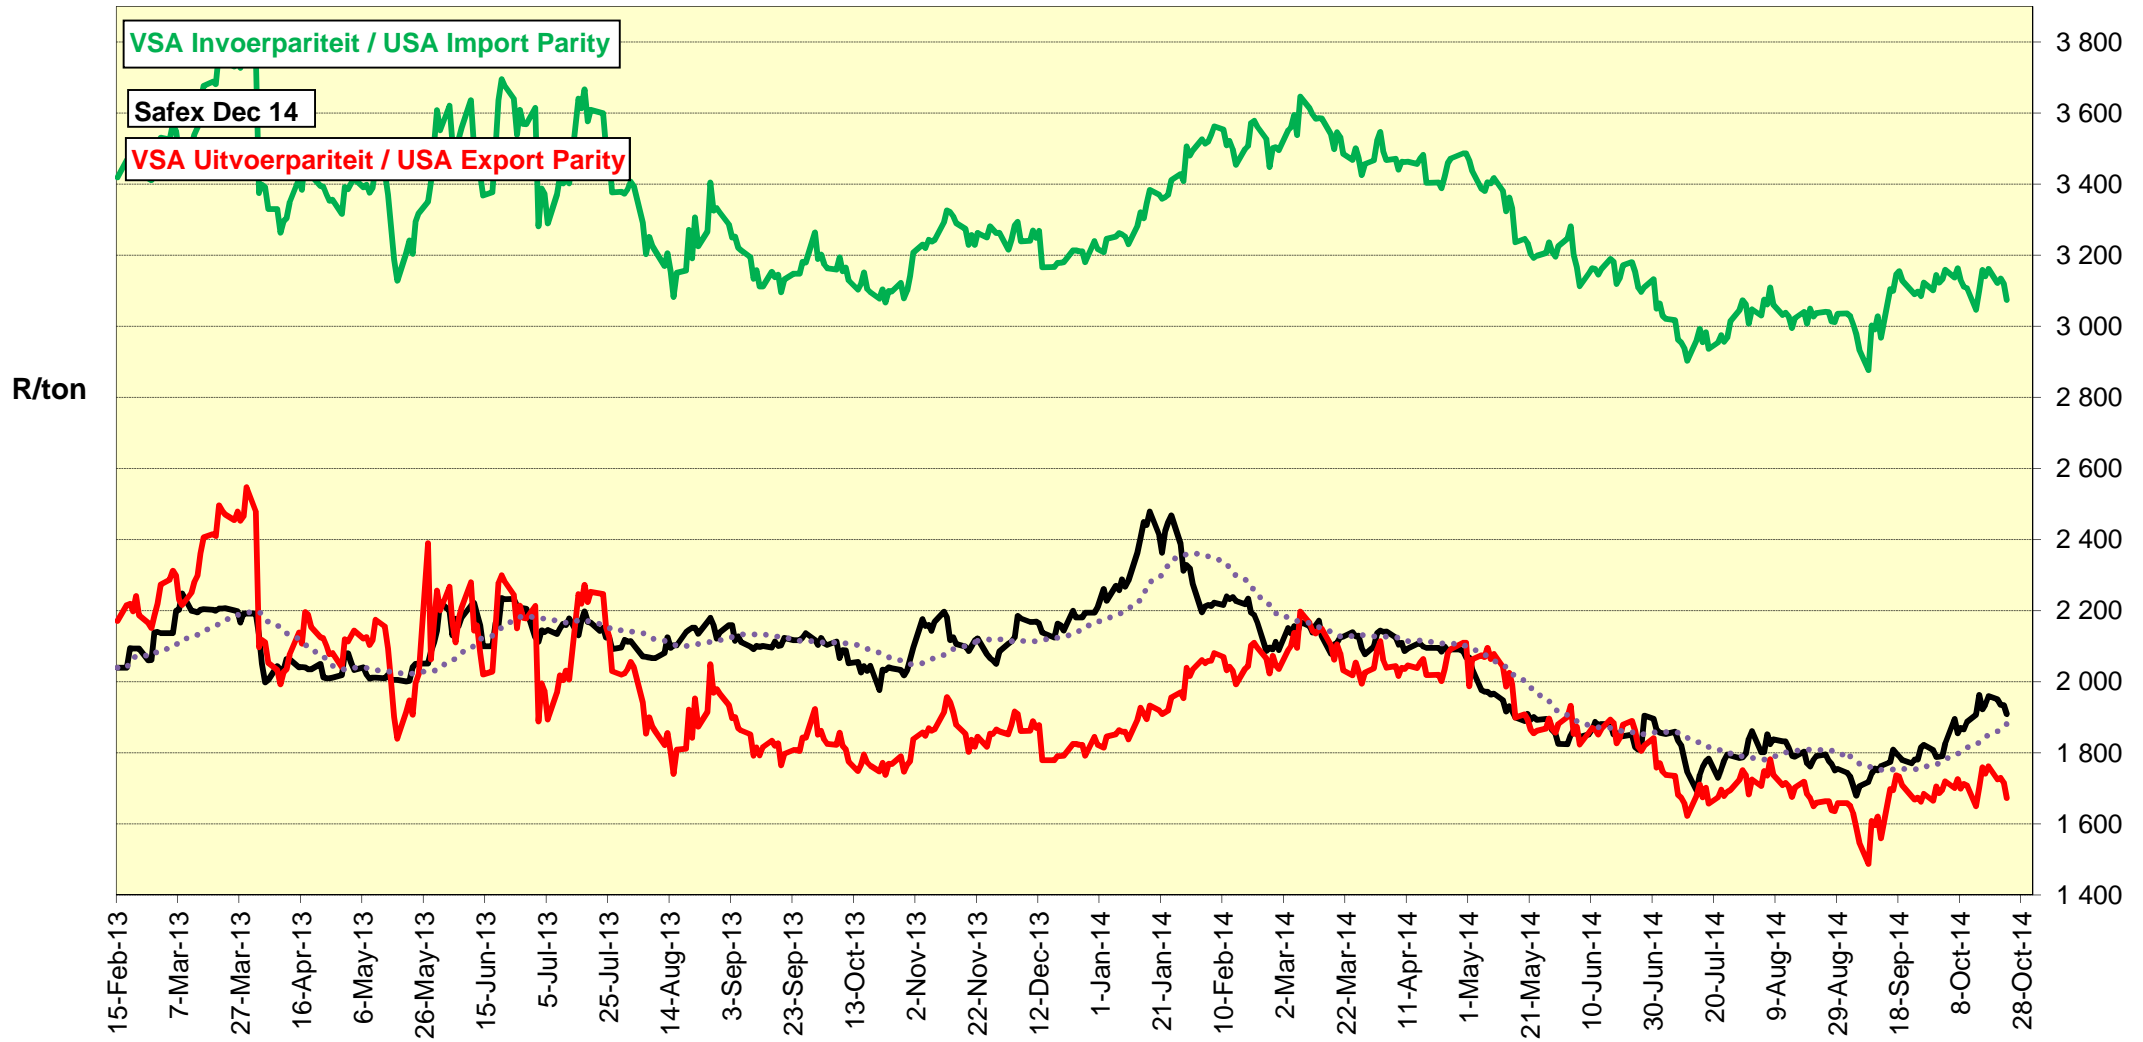

PRYSE VAN VSA WITMIELIES VIR LEWERING IN DES 2014 (RANDFONTEIN) PRICES OF USA WHITE MAIZE DELIVERED IN DEC 2014 (RANDFONTEIN)

PRYSE VAN VSA WITMIELIES VIR LEWERING IN JUL 2015 (RANDFONTEIN)
PRICES OF USA WHITE MAIZE DELIVERED IN JUL 2015 (RANDFONTEIN)