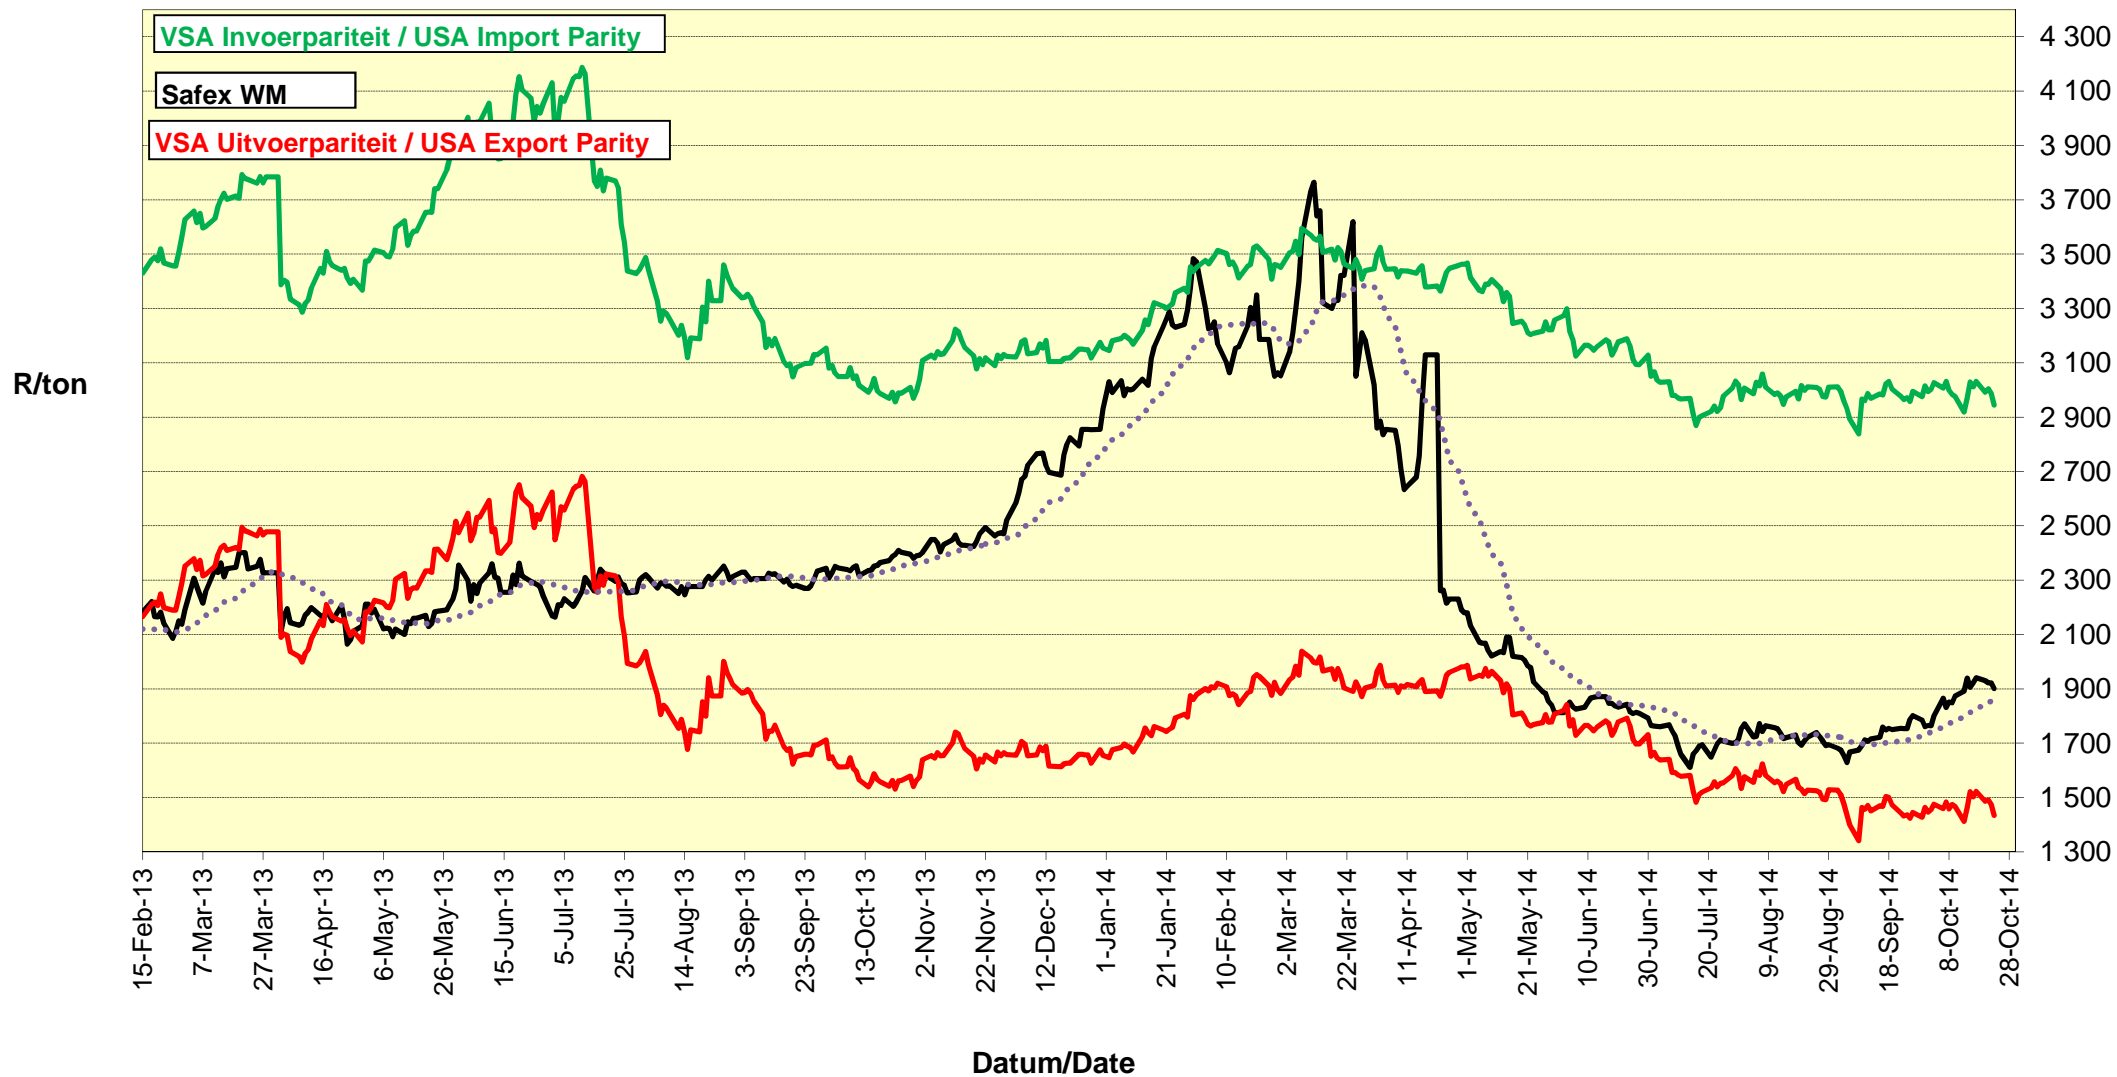

PRYSE VAN VSA SORGHUM GELEWER IN RANDFONTEIN PRICES OF USA SORGHUM DELIVERED IN RANDFONTEIN

PRYSE VAN VSA WITMIELIES GELEWER IN RANDFONTEIN PRICES OF USA WHITE MAIZE DELIVERED IN RANDFONTEIN

PRYSE VAN GEELMIELIES GELEWER IN RANDFONTEIN PRICES OF YELLOW MAIZE DELIVERED IN RANDFONTEIN

PRYSE VAN VSA WITMIELIES VIR LEWERING IN DES 2014 (RANDFONTEIN) PRICES OF USA WHITE MAIZE DELIVERED IN DEC 2014 (RANDFONTEIN)

PRYSE VAN VSA WITMIELIES VIR LEWERING IN JUL 2015 (RANDFONTEIN)
PRICES OF USA WHITE MAIZE DELIVERED IN JUL 2015 (RANDFONTEIN)