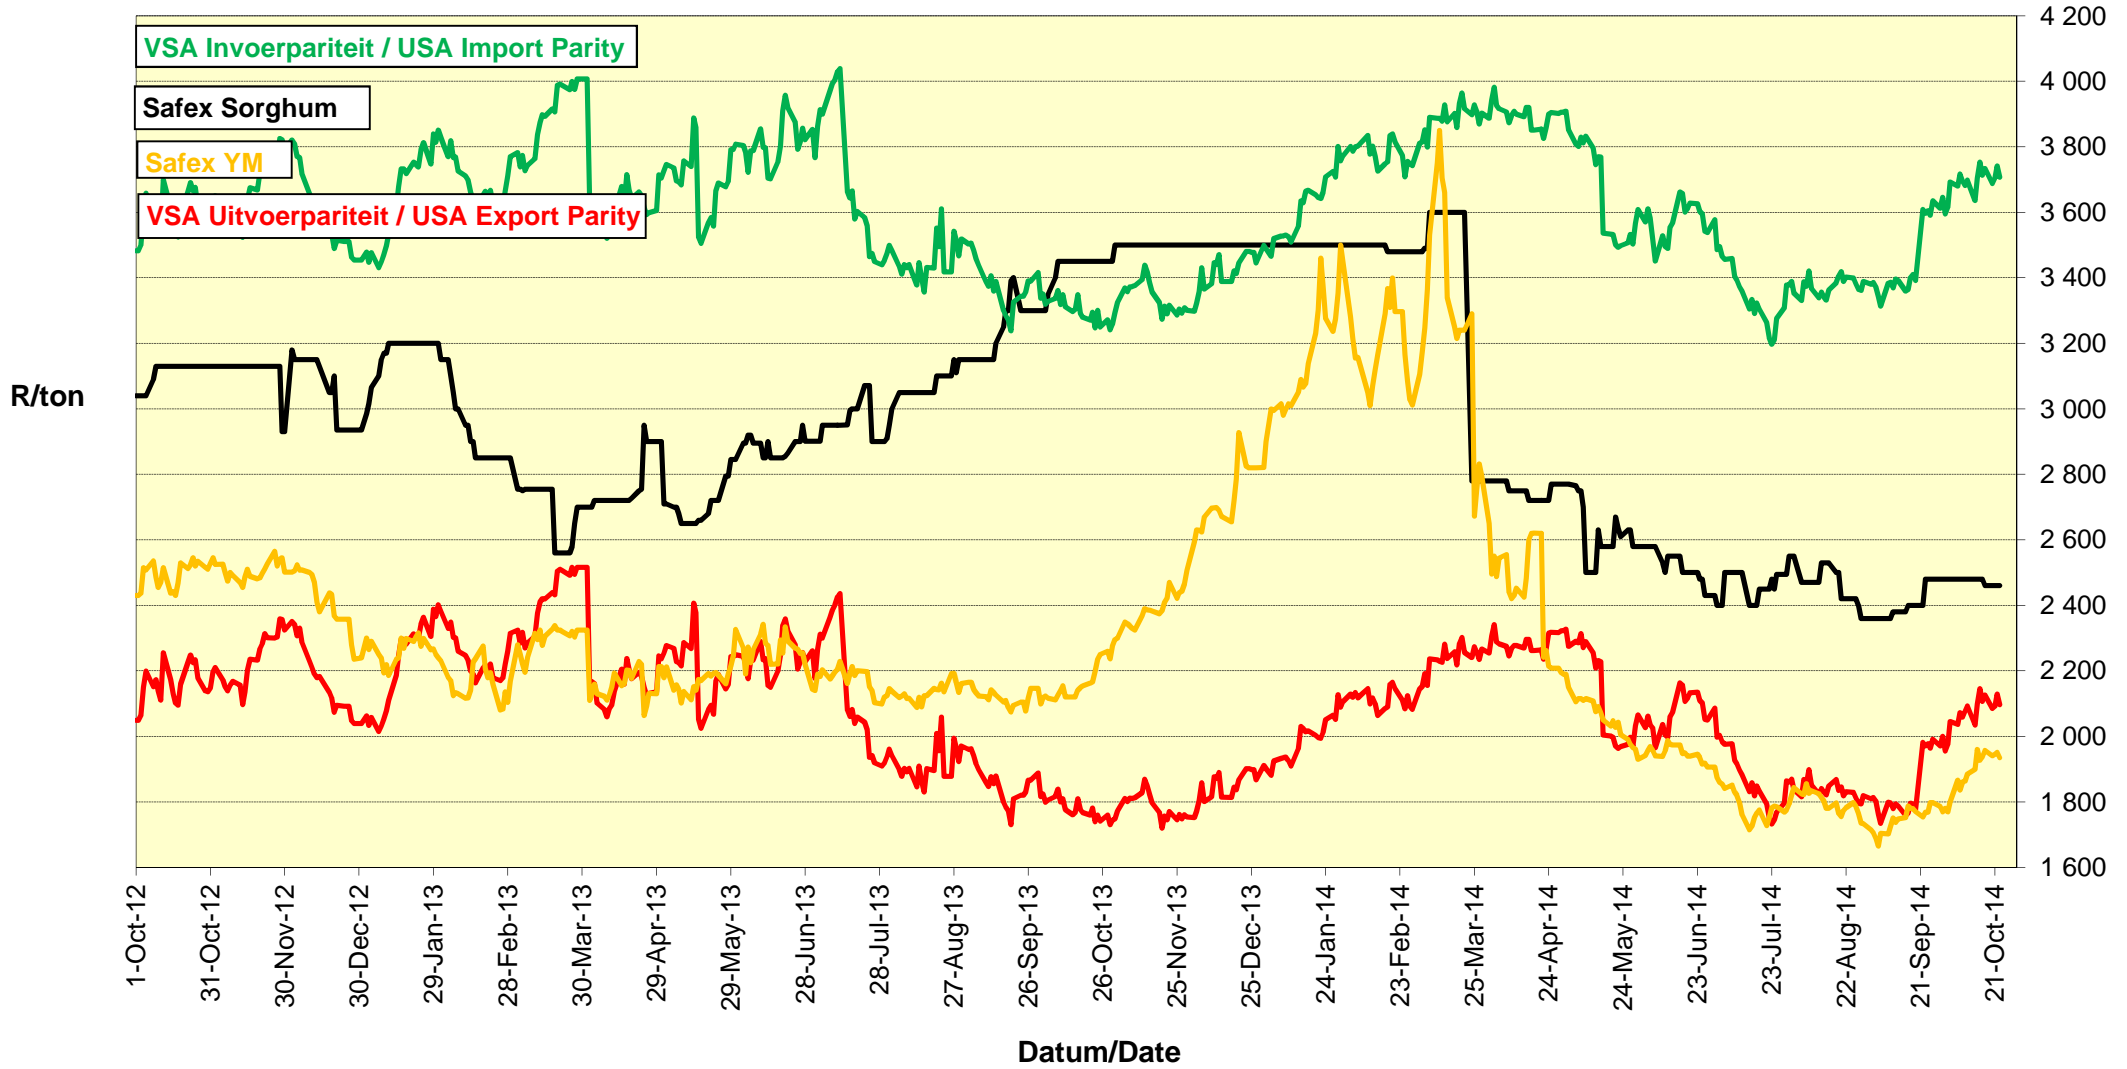

PRYSE VAN VSA SORGHUM GELEWER IN RANDFONTEIN PRICES OF USA SORGHUM DELIVERED IN RANDFONTEIN

PRYSE VAN VSA WITMIELIES GELEWER IN RANDFONTEIN PRICES OF USA WHITE MAIZE DELIVERED IN RANDFONTEIN

PRYSE VAN GEELMIELIES GELEWER IN RANDFONTEIN PRICES OF YELLOW MAIZE DELIVERED IN RANDFONTEIN

PRYSE VAN VSA WITMIELIES VIR LEWERING IN DES 2014 (RANDFONTEIN) PRICES OF USA WHITE MAIZE DELIVERED IN DEC 2014 (RANDFONTEIN)

PRYSE VAN VSA WITMIELIES VIR LEWERING IN JUL 2015 (RANDFONTEIN)
PRICES OF USA WHITE MAIZE DELIVERED IN JUL 2015 (RANDFONTEIN)