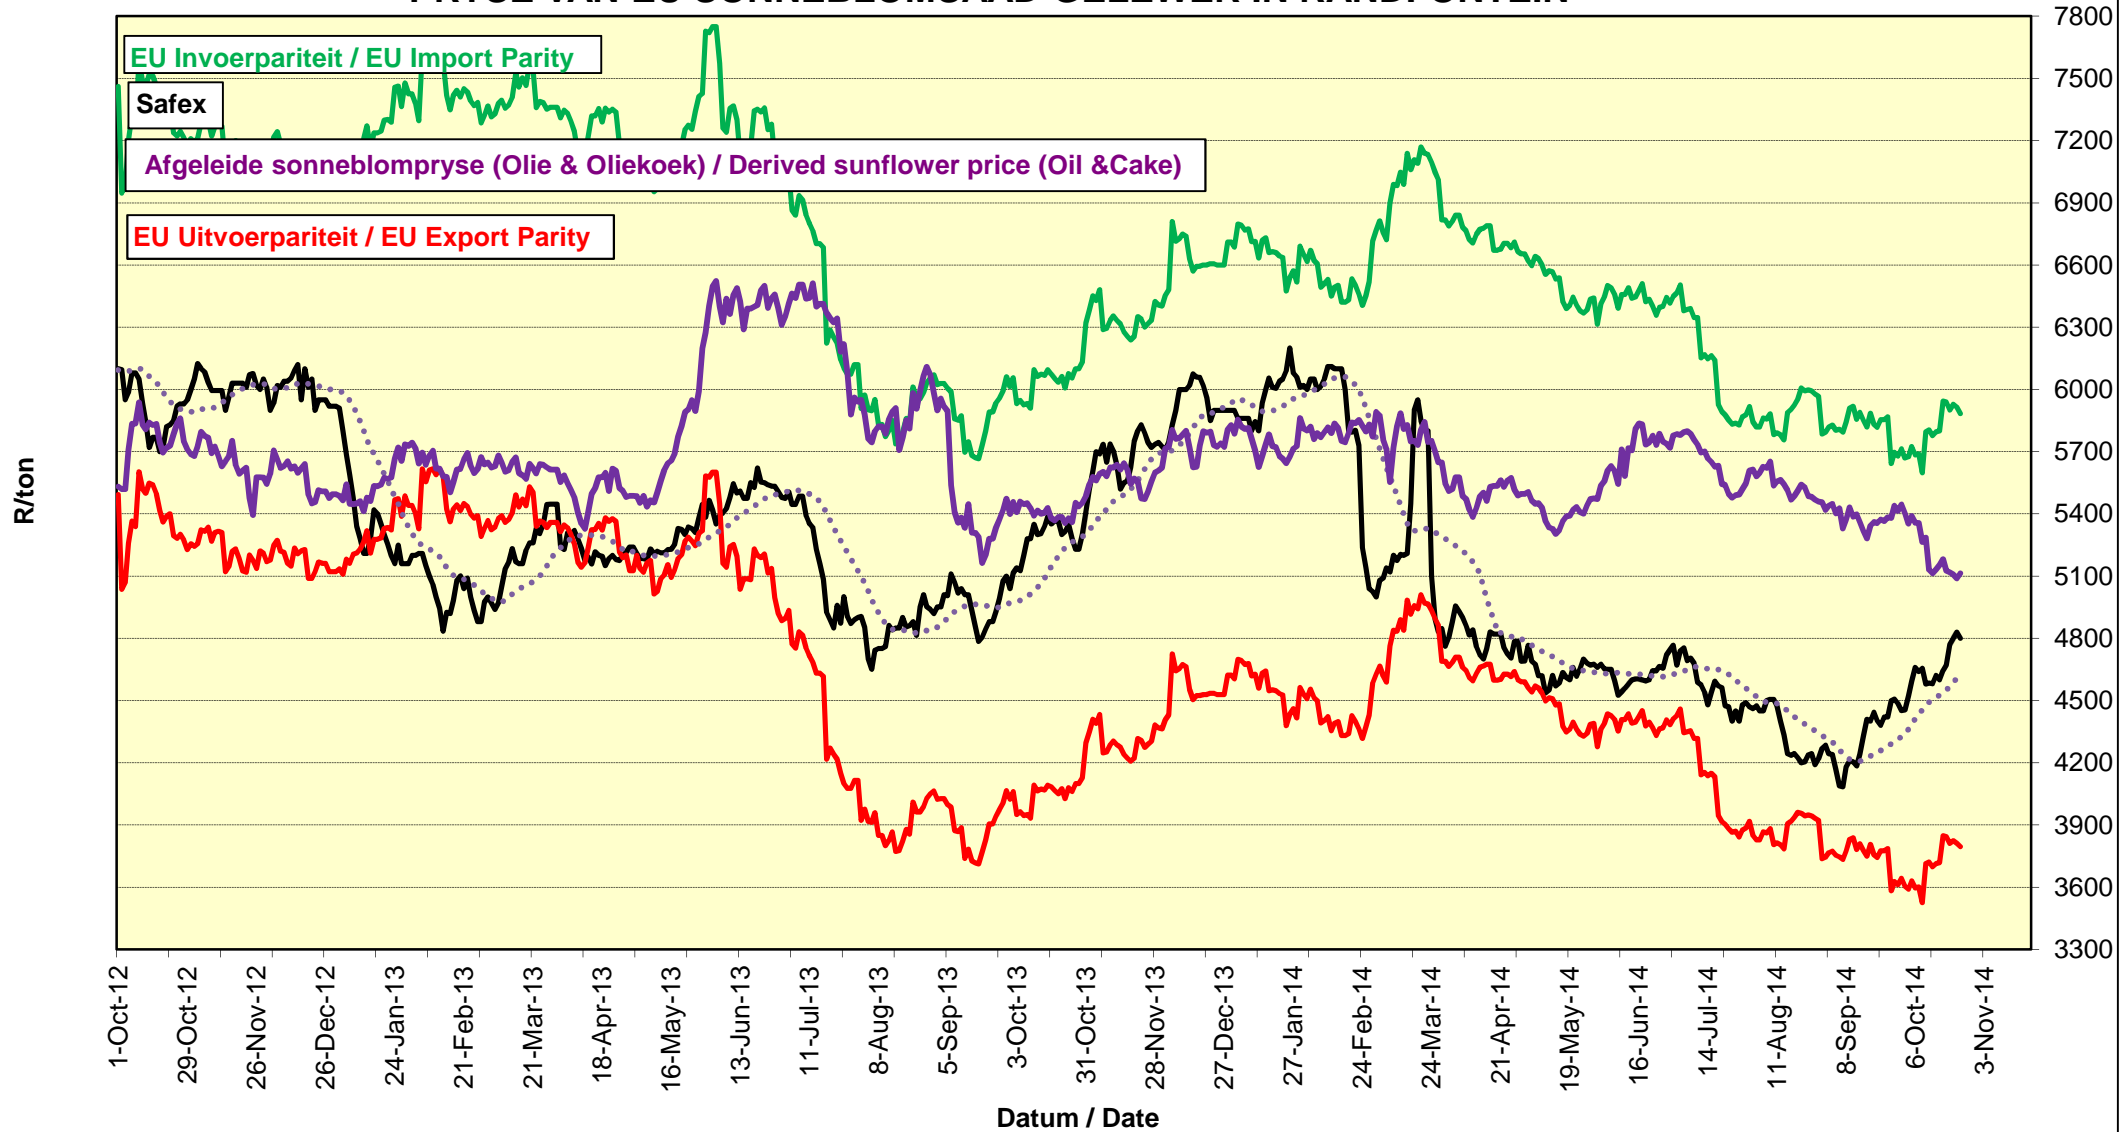

# PRICES OF EU SUNFLOWER SEED DELIVERED IN RANDFONTEIN PRYSE VAN EU SONNEBLOMSAAD GELEWER IN RANDFONTEIN

# PRYSE VAN SOJABONE GELEWER IN RANDFONTEIN PRICES OF SOYBEANS DELIVERED IN RANDFONTEIN