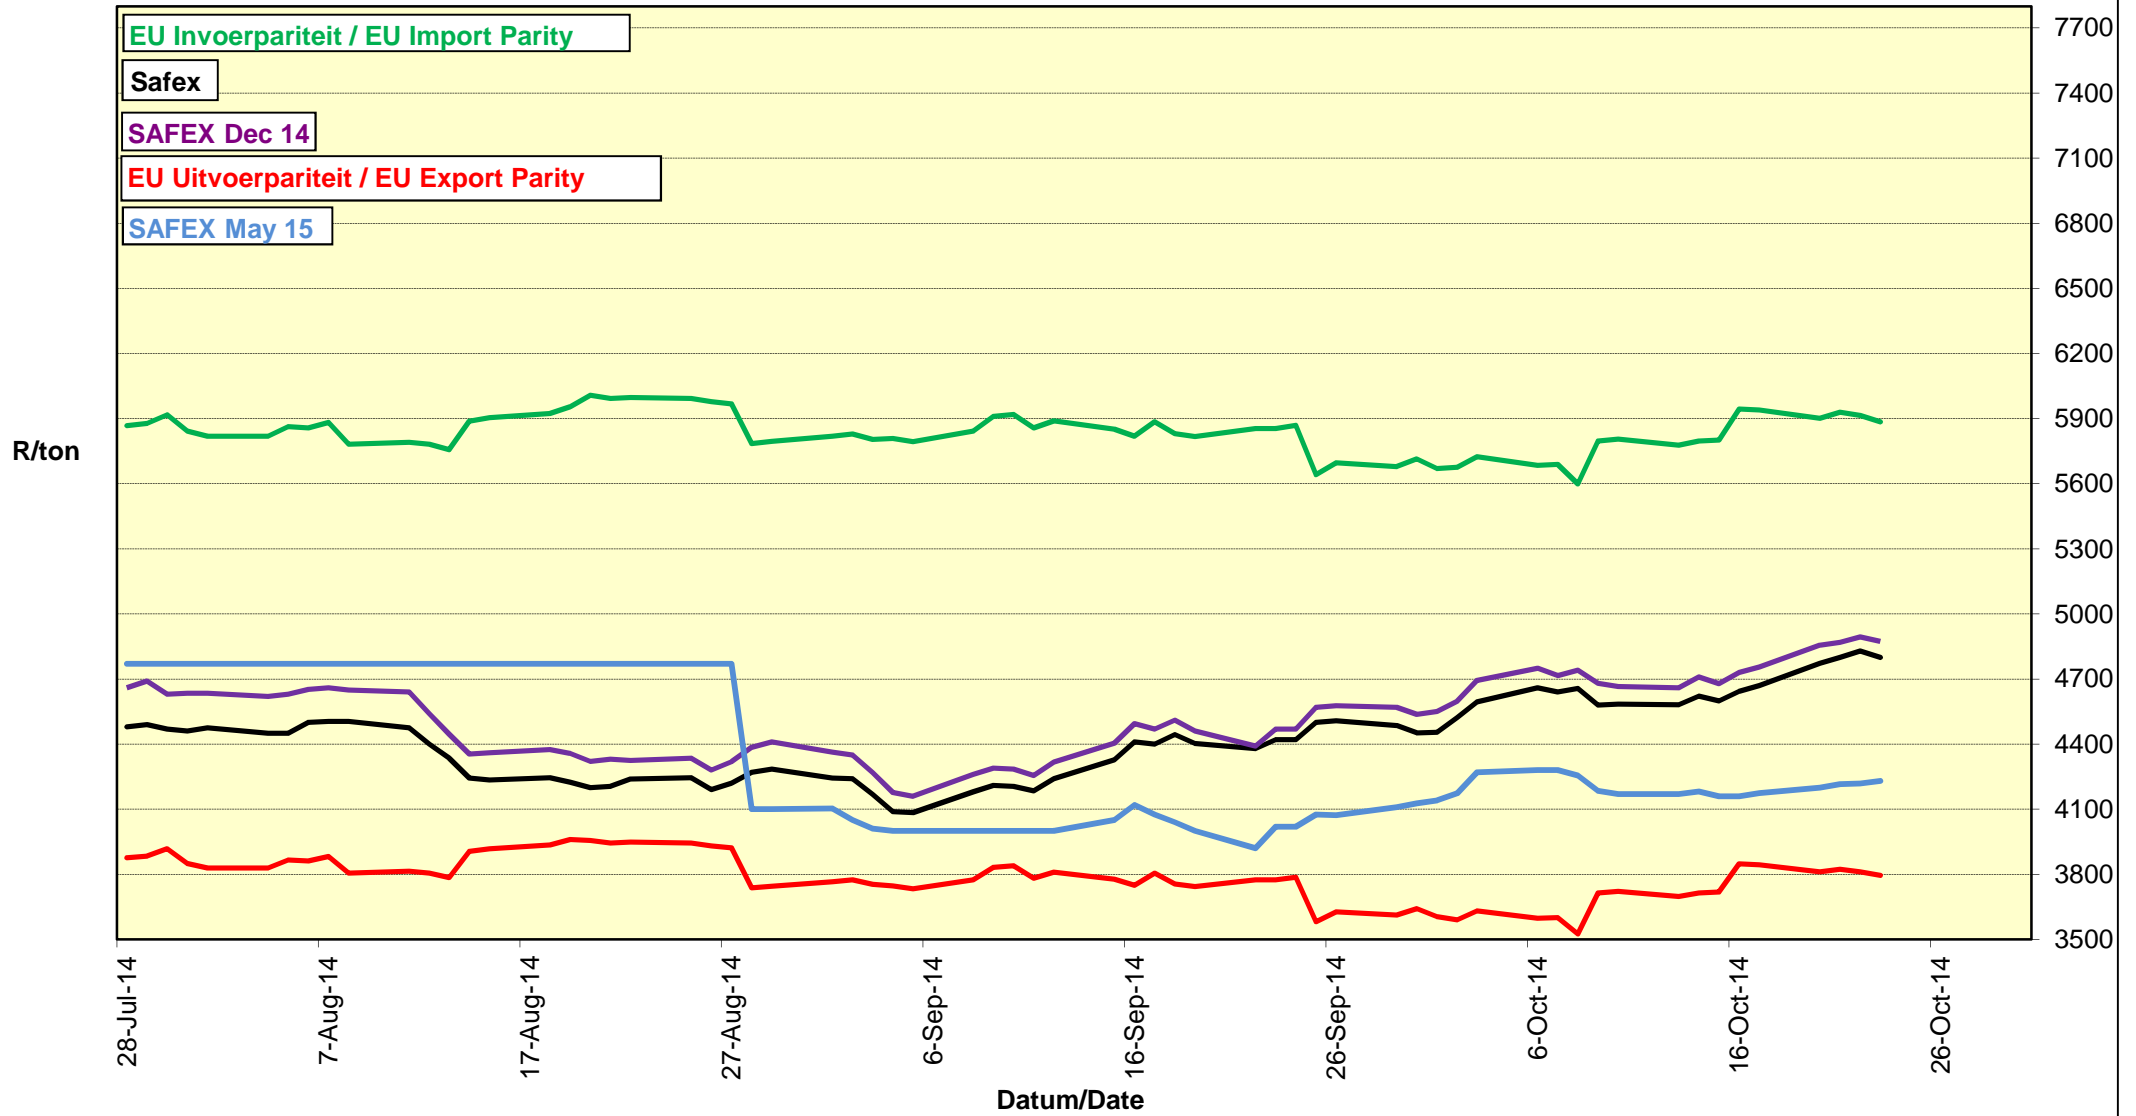

PRYSE VAN EU SONNEBLOMSAAD GELEWER IN RANDFONTEIN PRICES OF EU SUNFLOWER SEED DELIVERED IN RANDFONTEIN