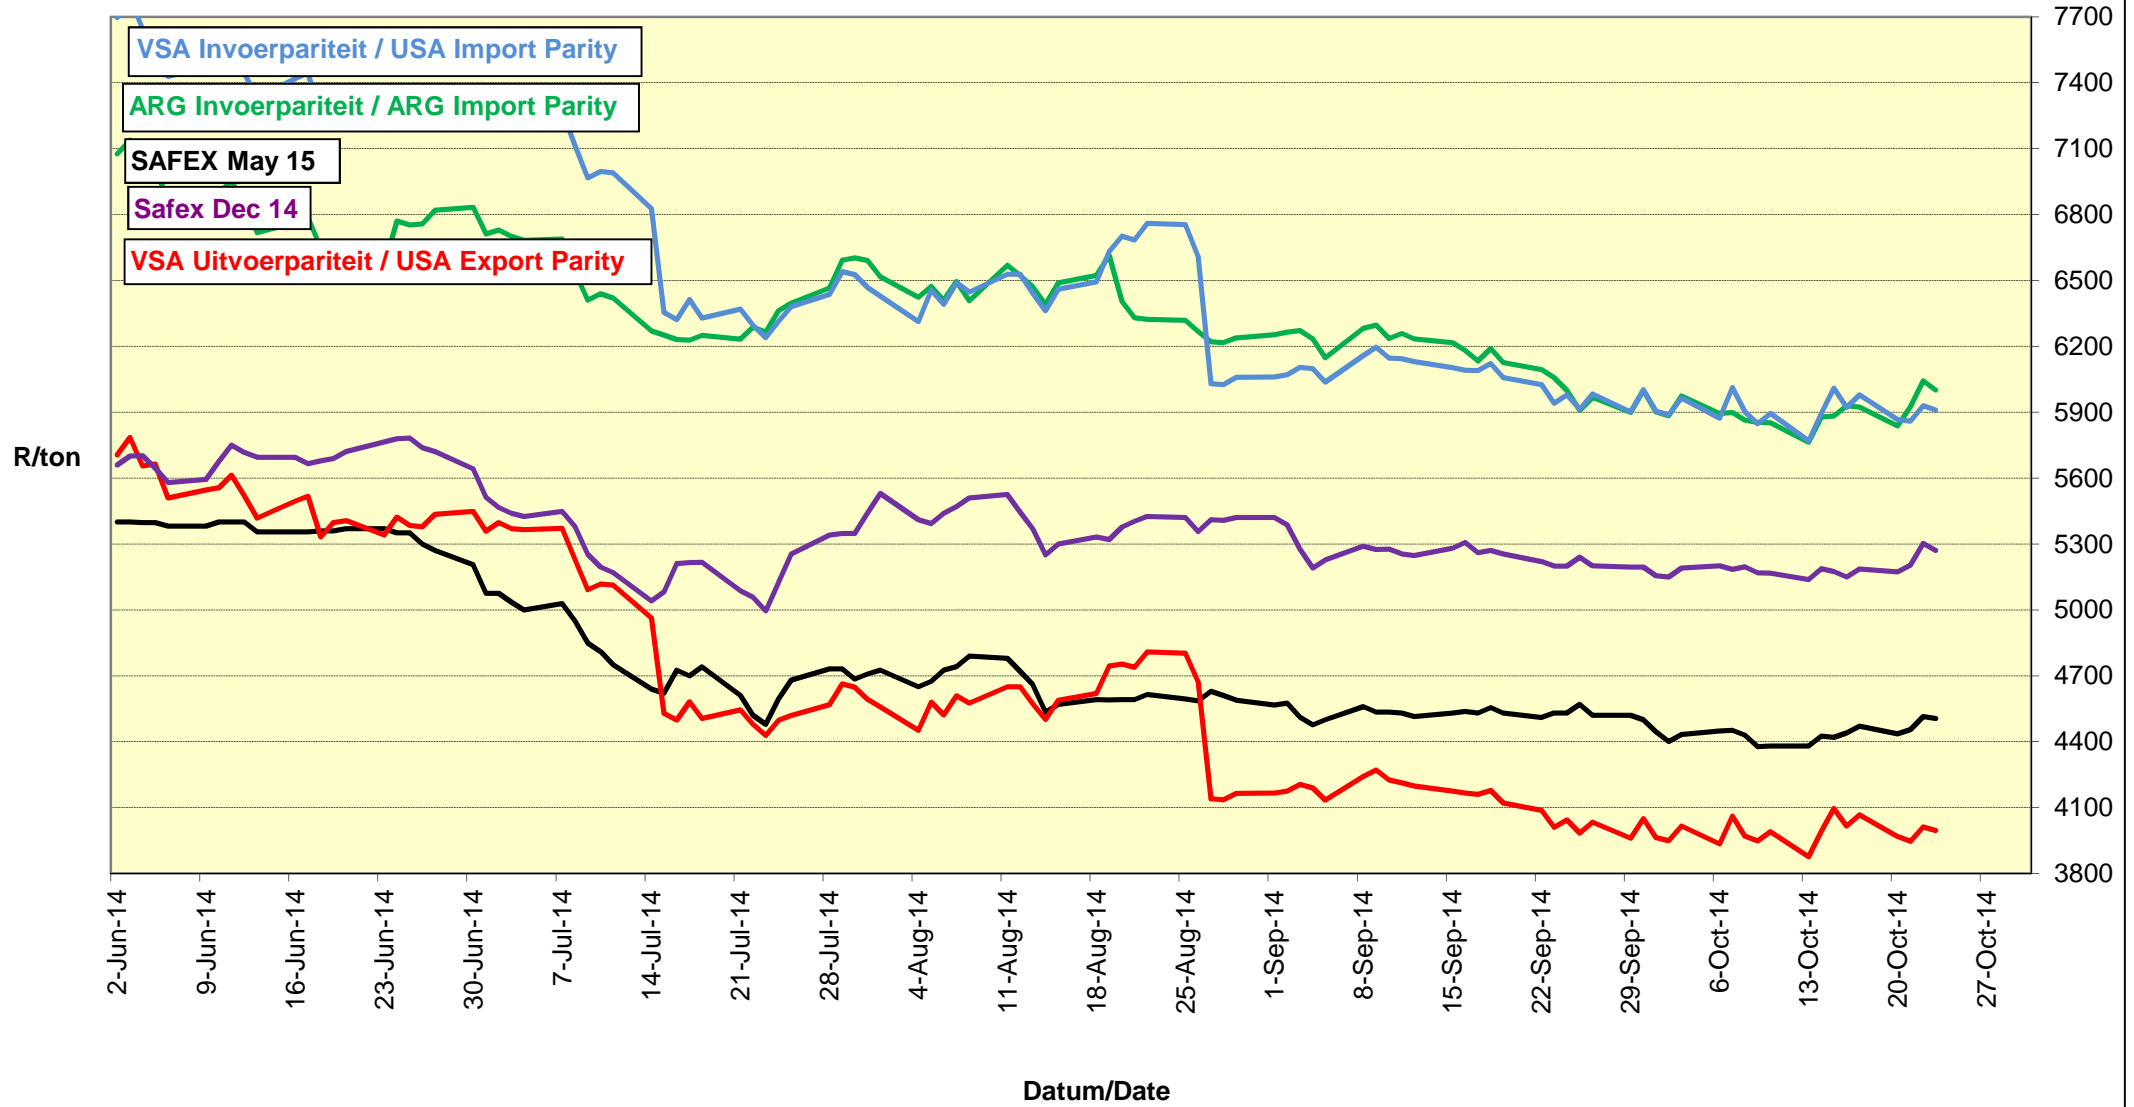

PRYSE VAN SOJABONE GELEWER IN RANDFONTEIN PRICES OF SOYBEANS DELIVERED IN RANDFONTEIN