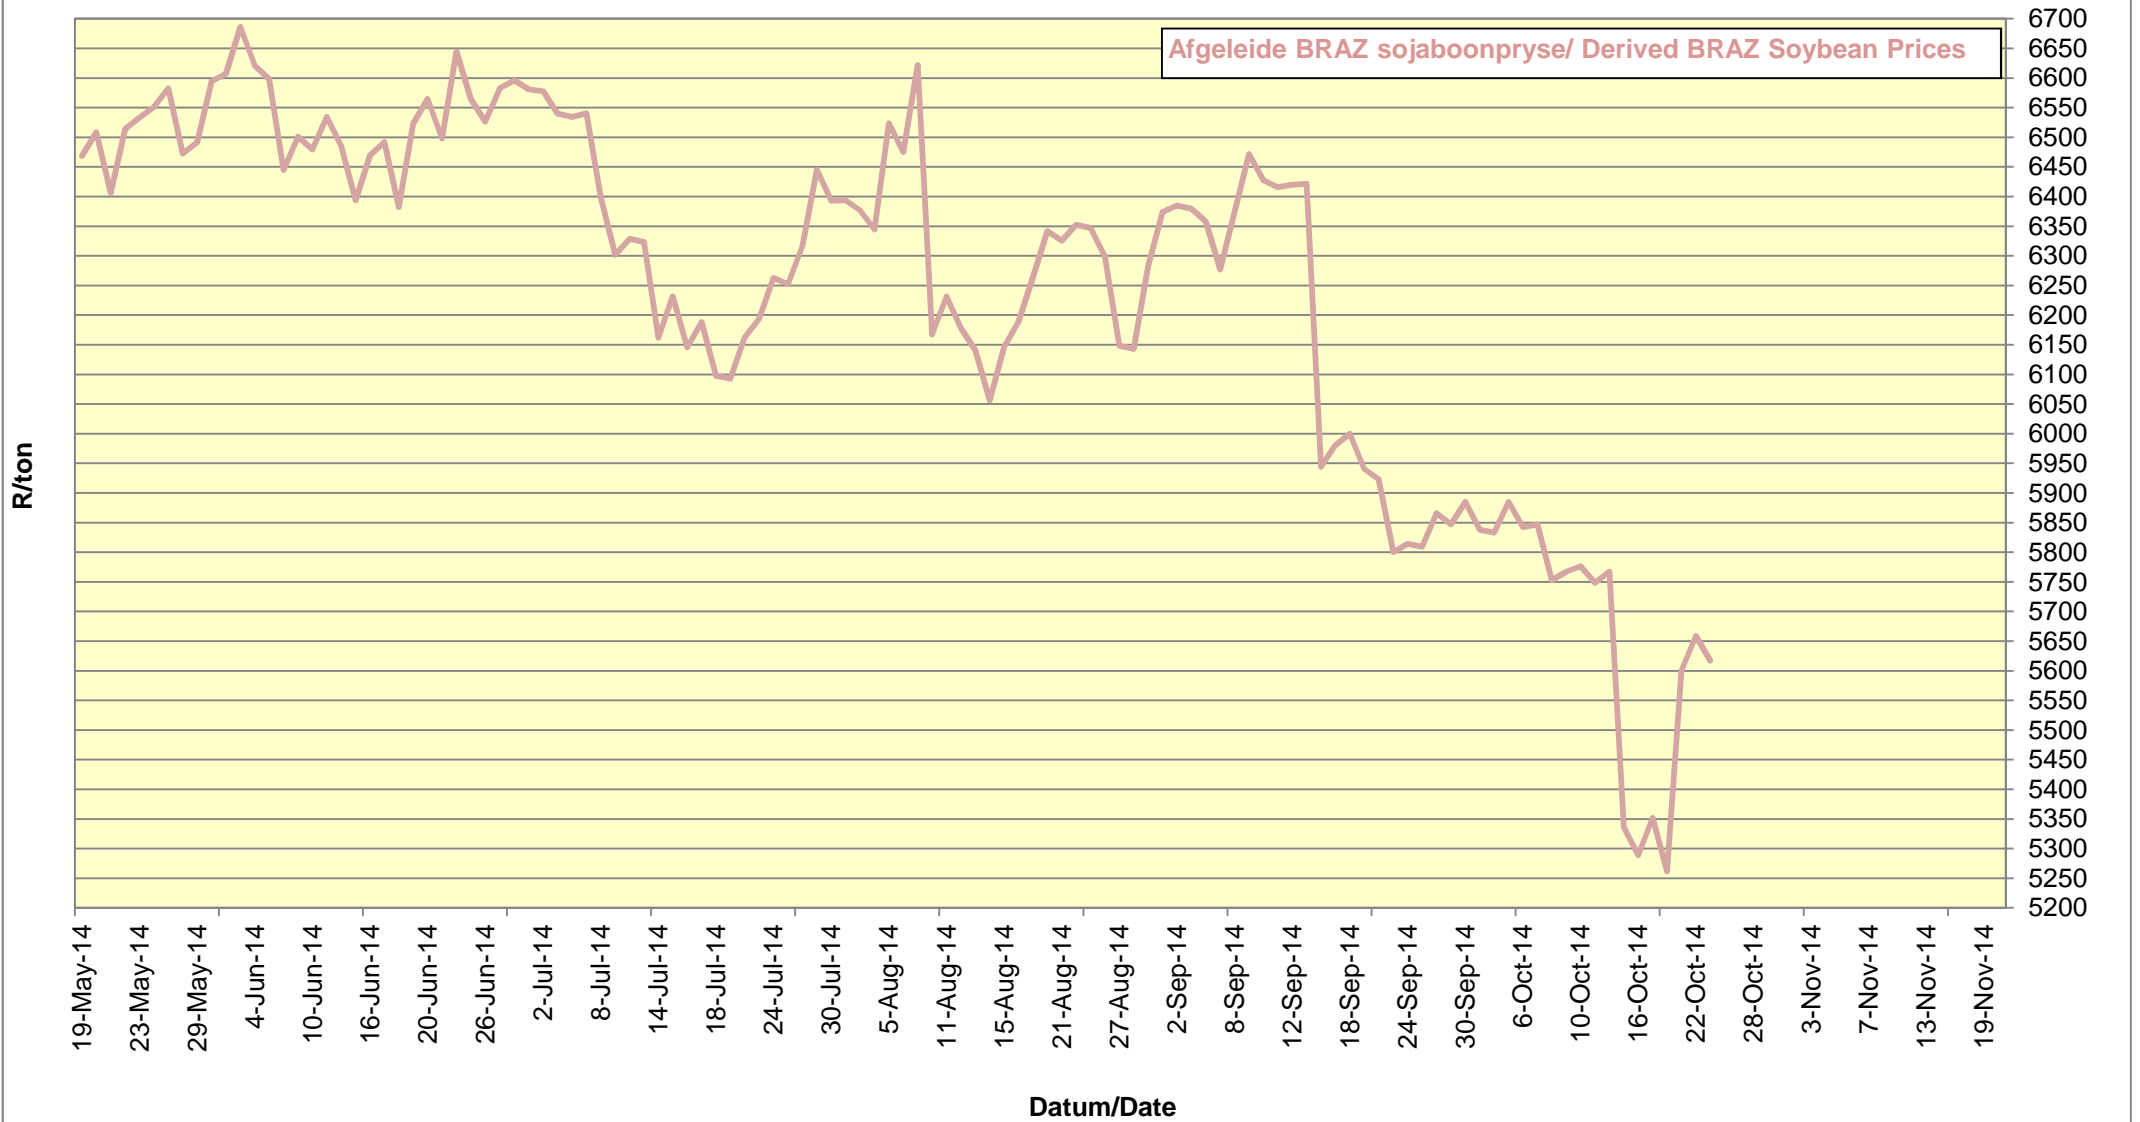

PRYSE VAN SOJABONE GELEWER IN RANDFONTEIN PRICES OF SOYBEANS DELIVERED IN RANDFONTEIN