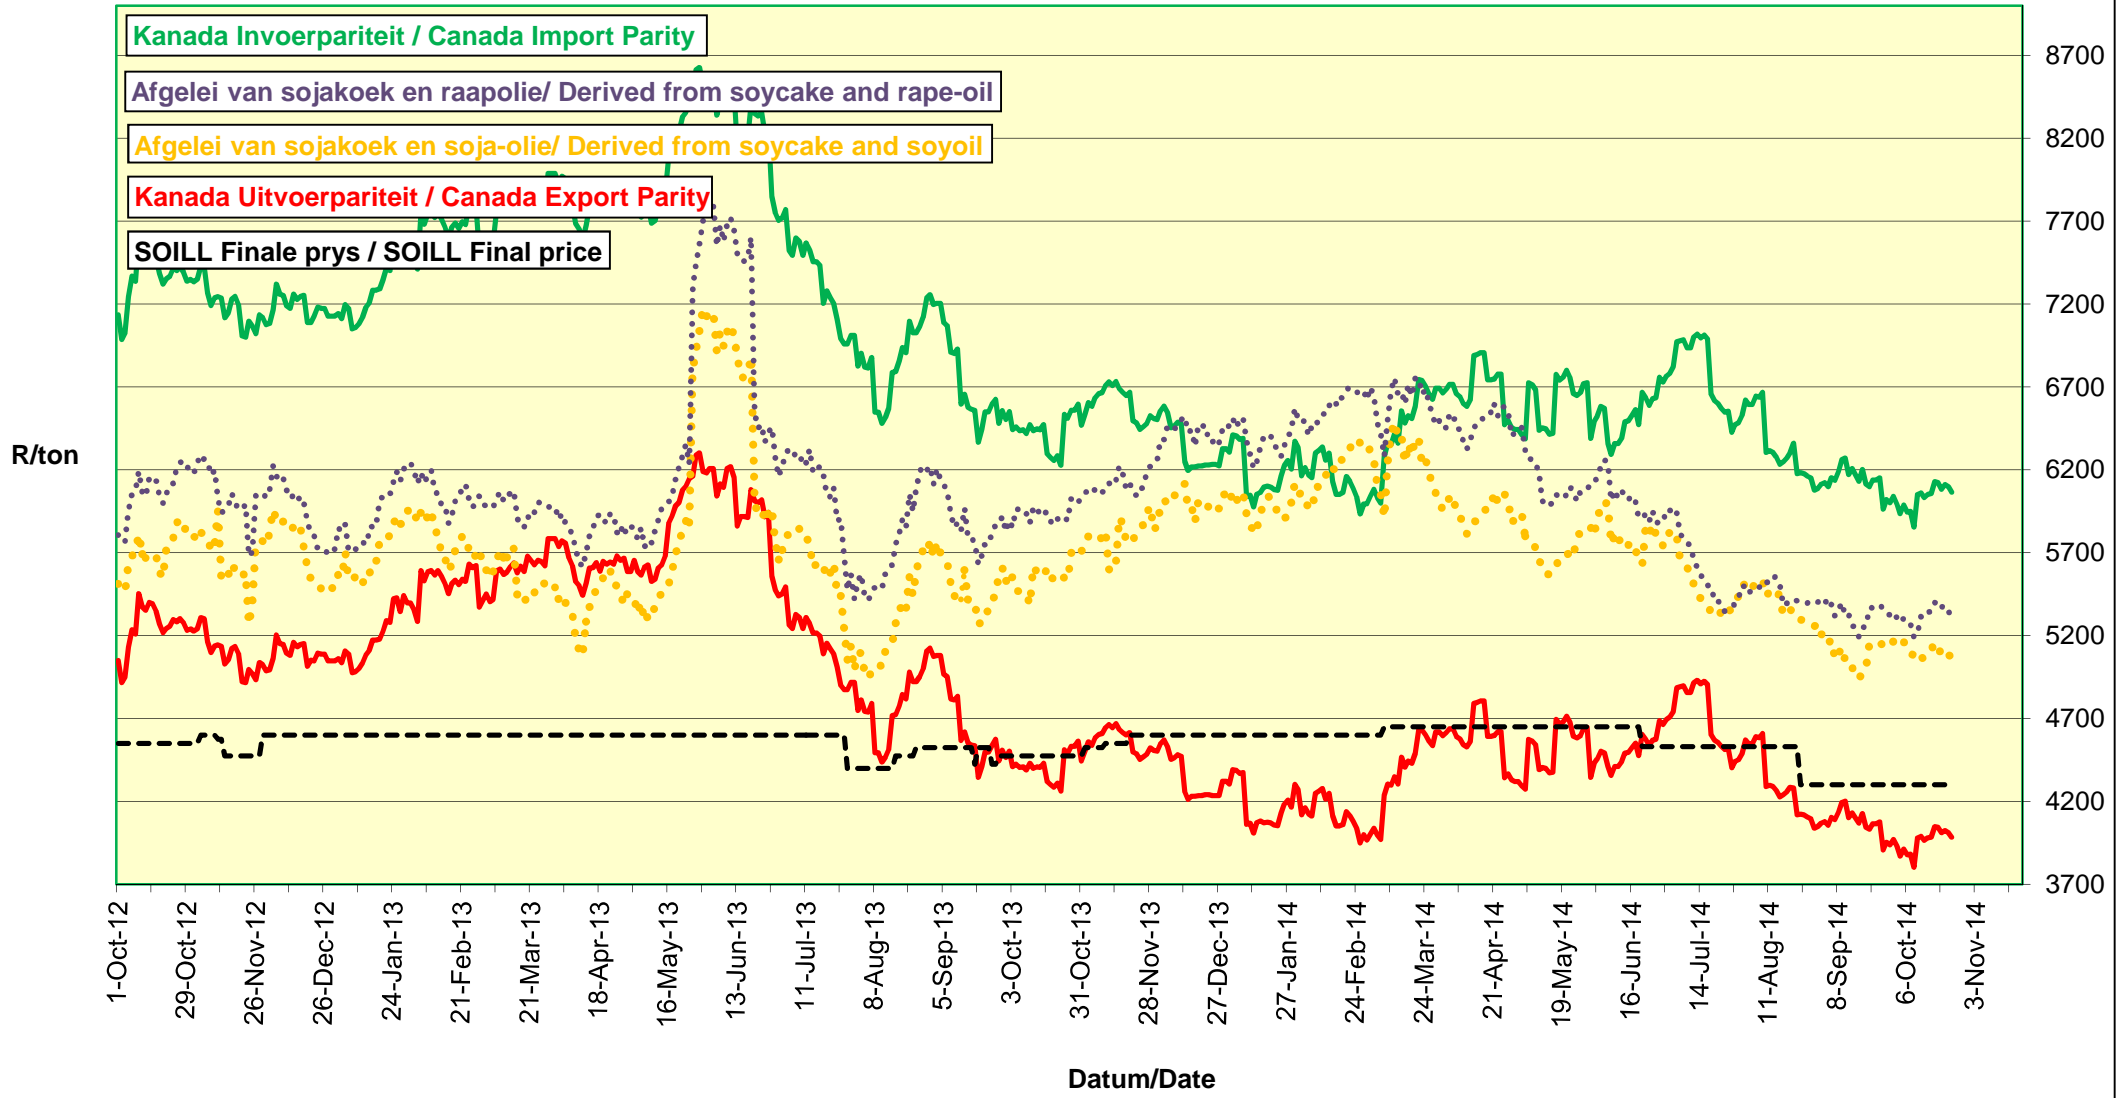

Kanolapryse in die Suid-Kaap (Swellendam)/ Prices of Canola in the South Cape (Swellendam)