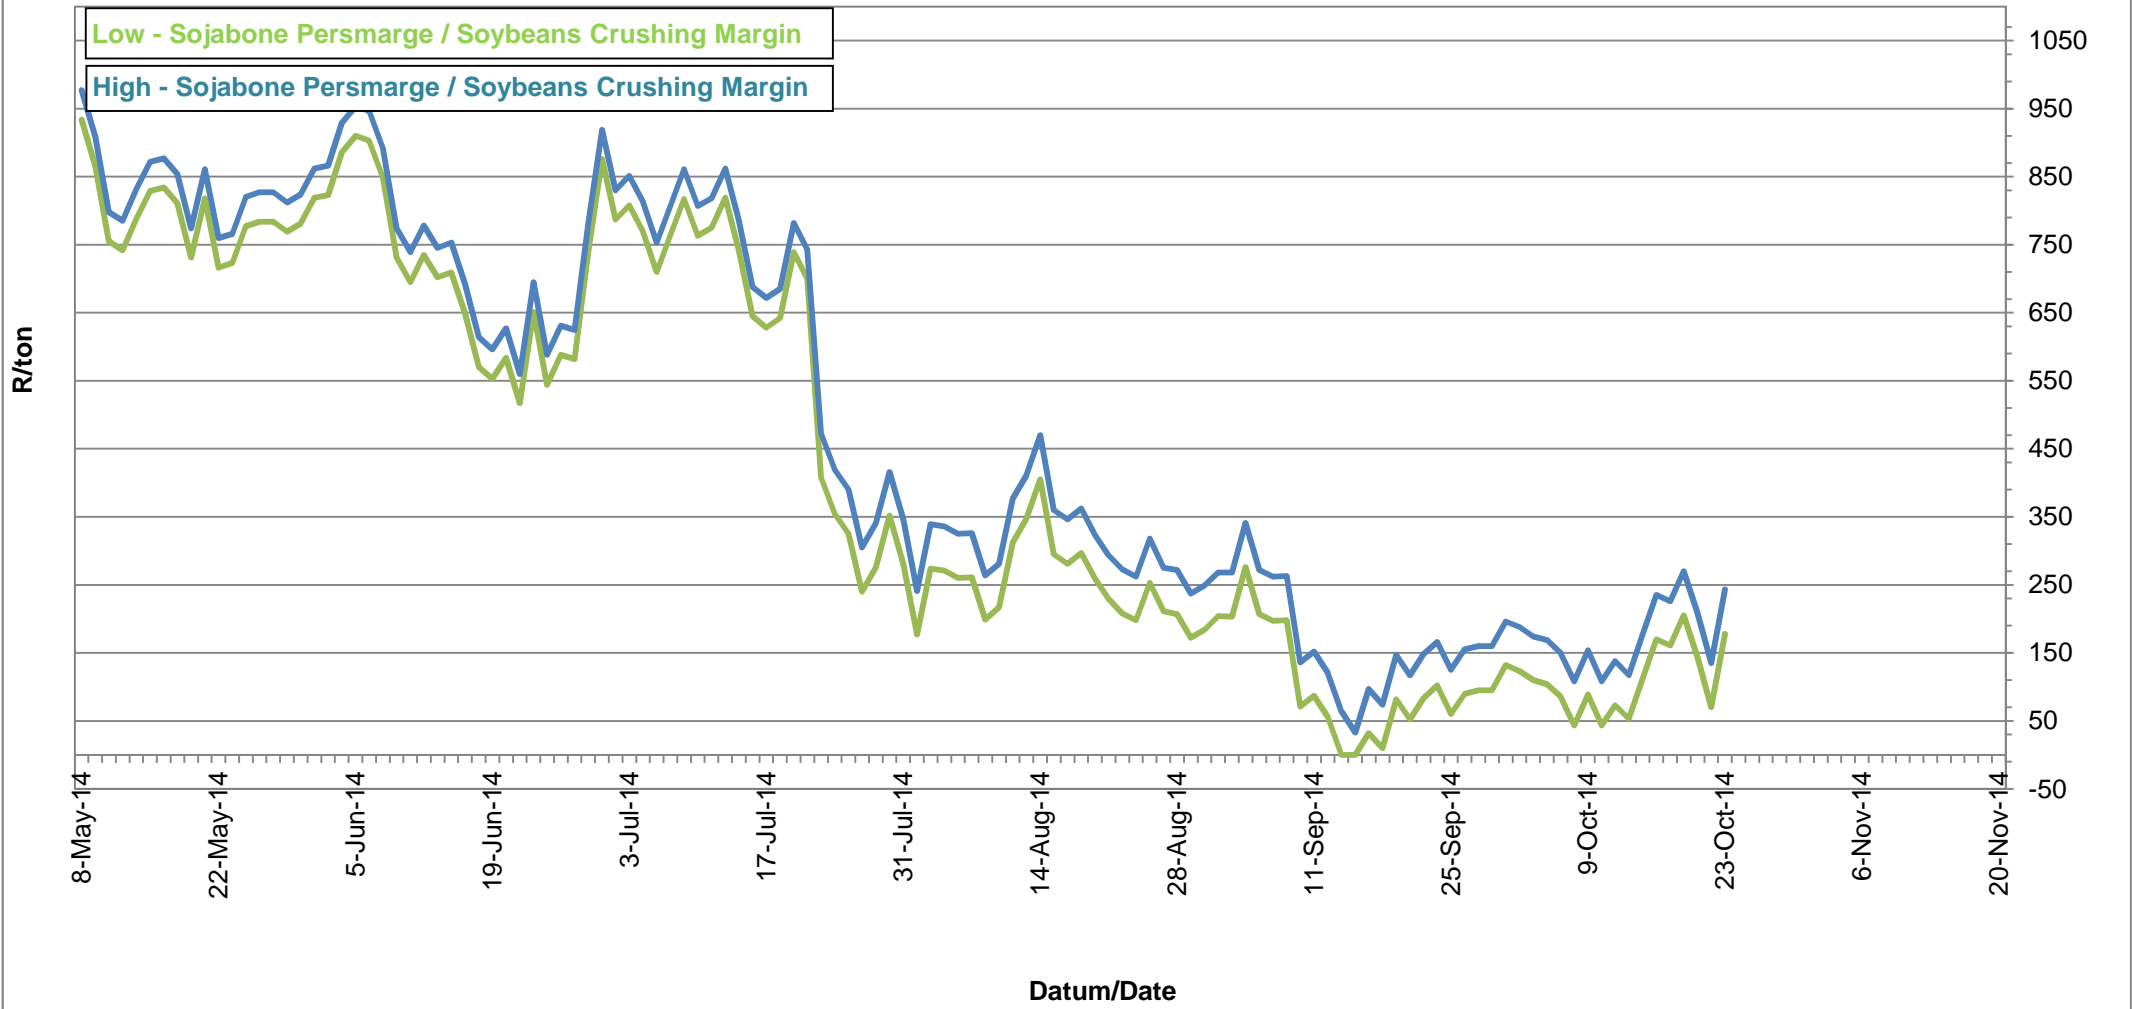

PRYSE VAN SOJABONE GELEWER IN RANDFONTEIN PRICES OF SOYBEANS DELIVERED IN RANDFONTEIN