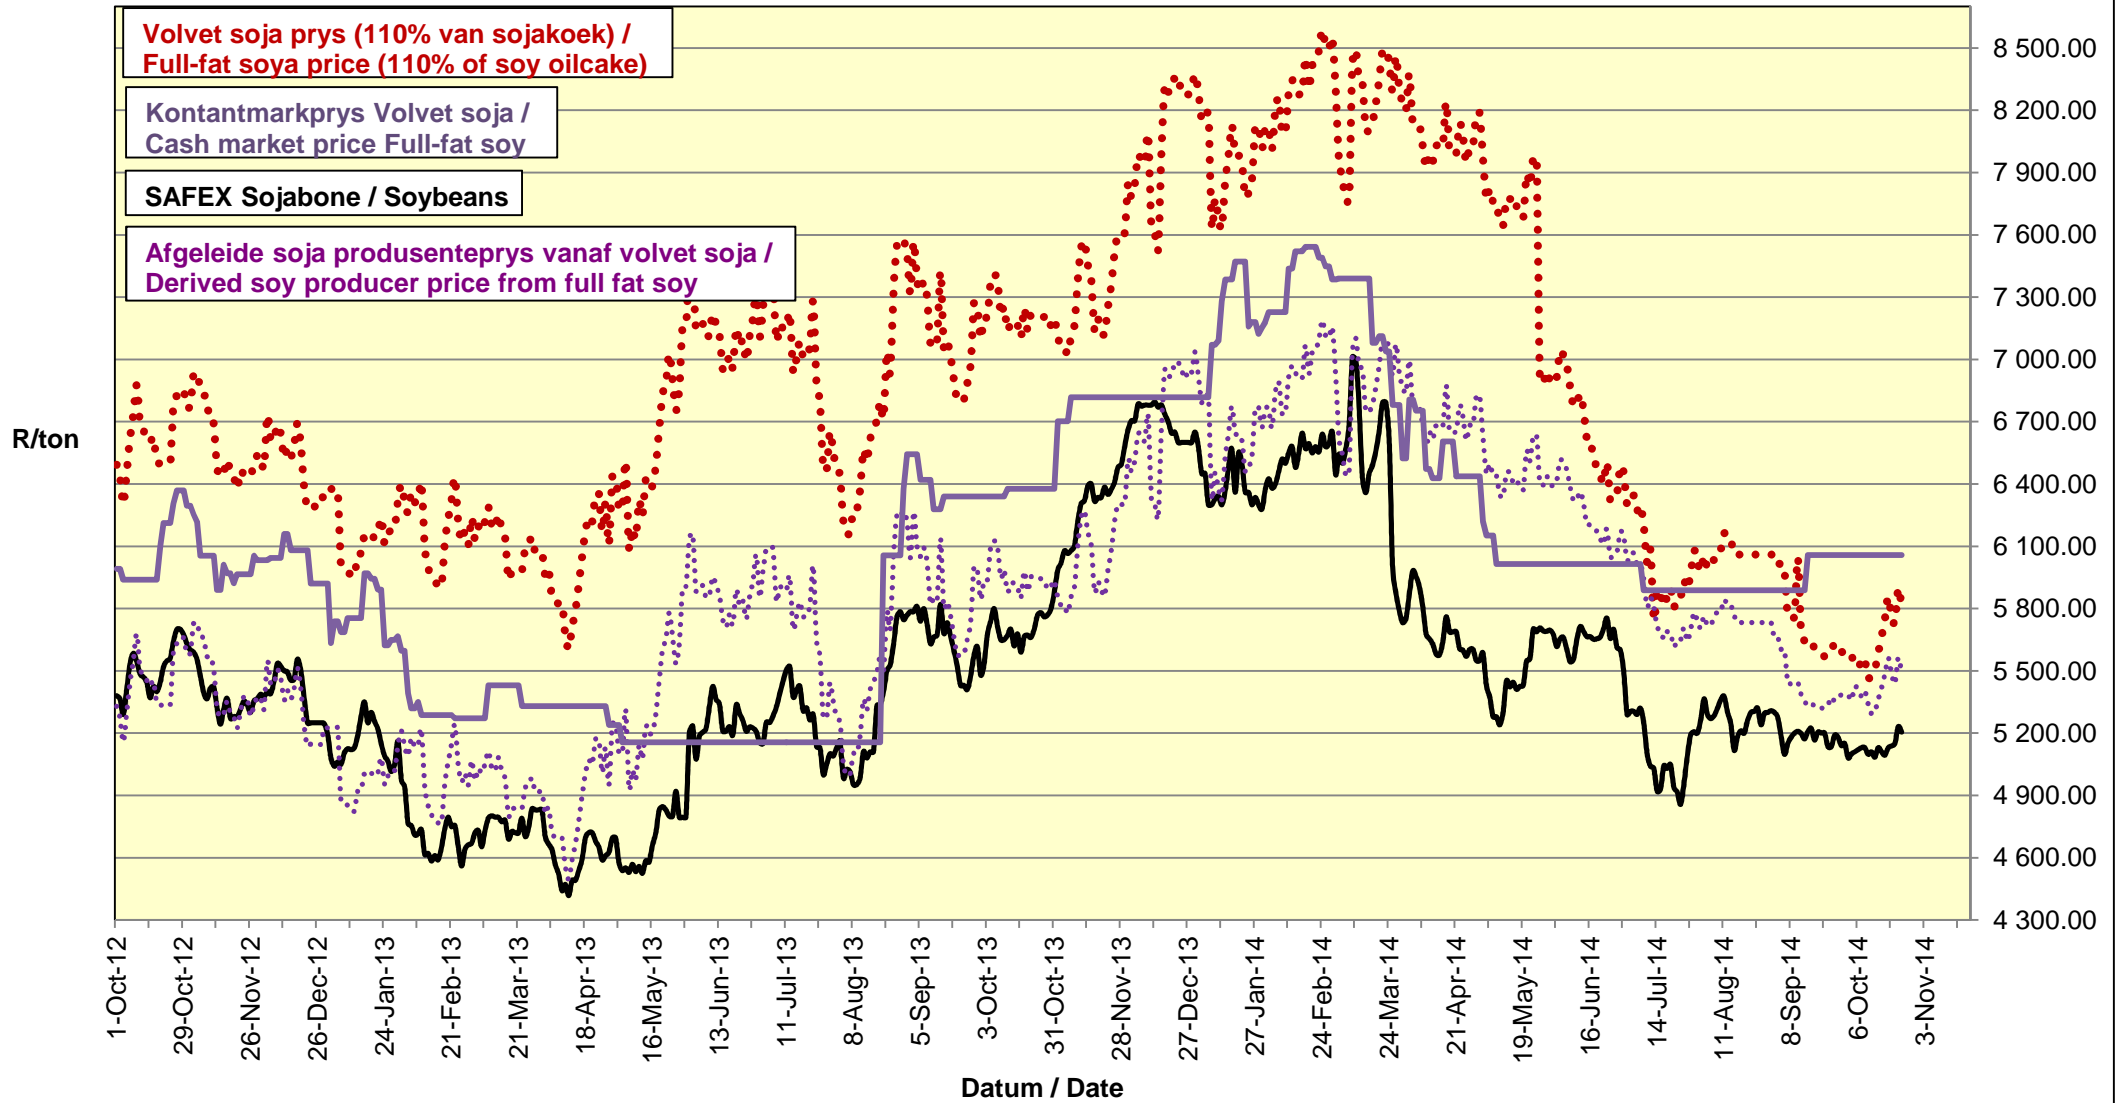

Afgeleide sojaboon produsente - en volvet sojaboonpryse Derived soy producer price and full-fat soy prices