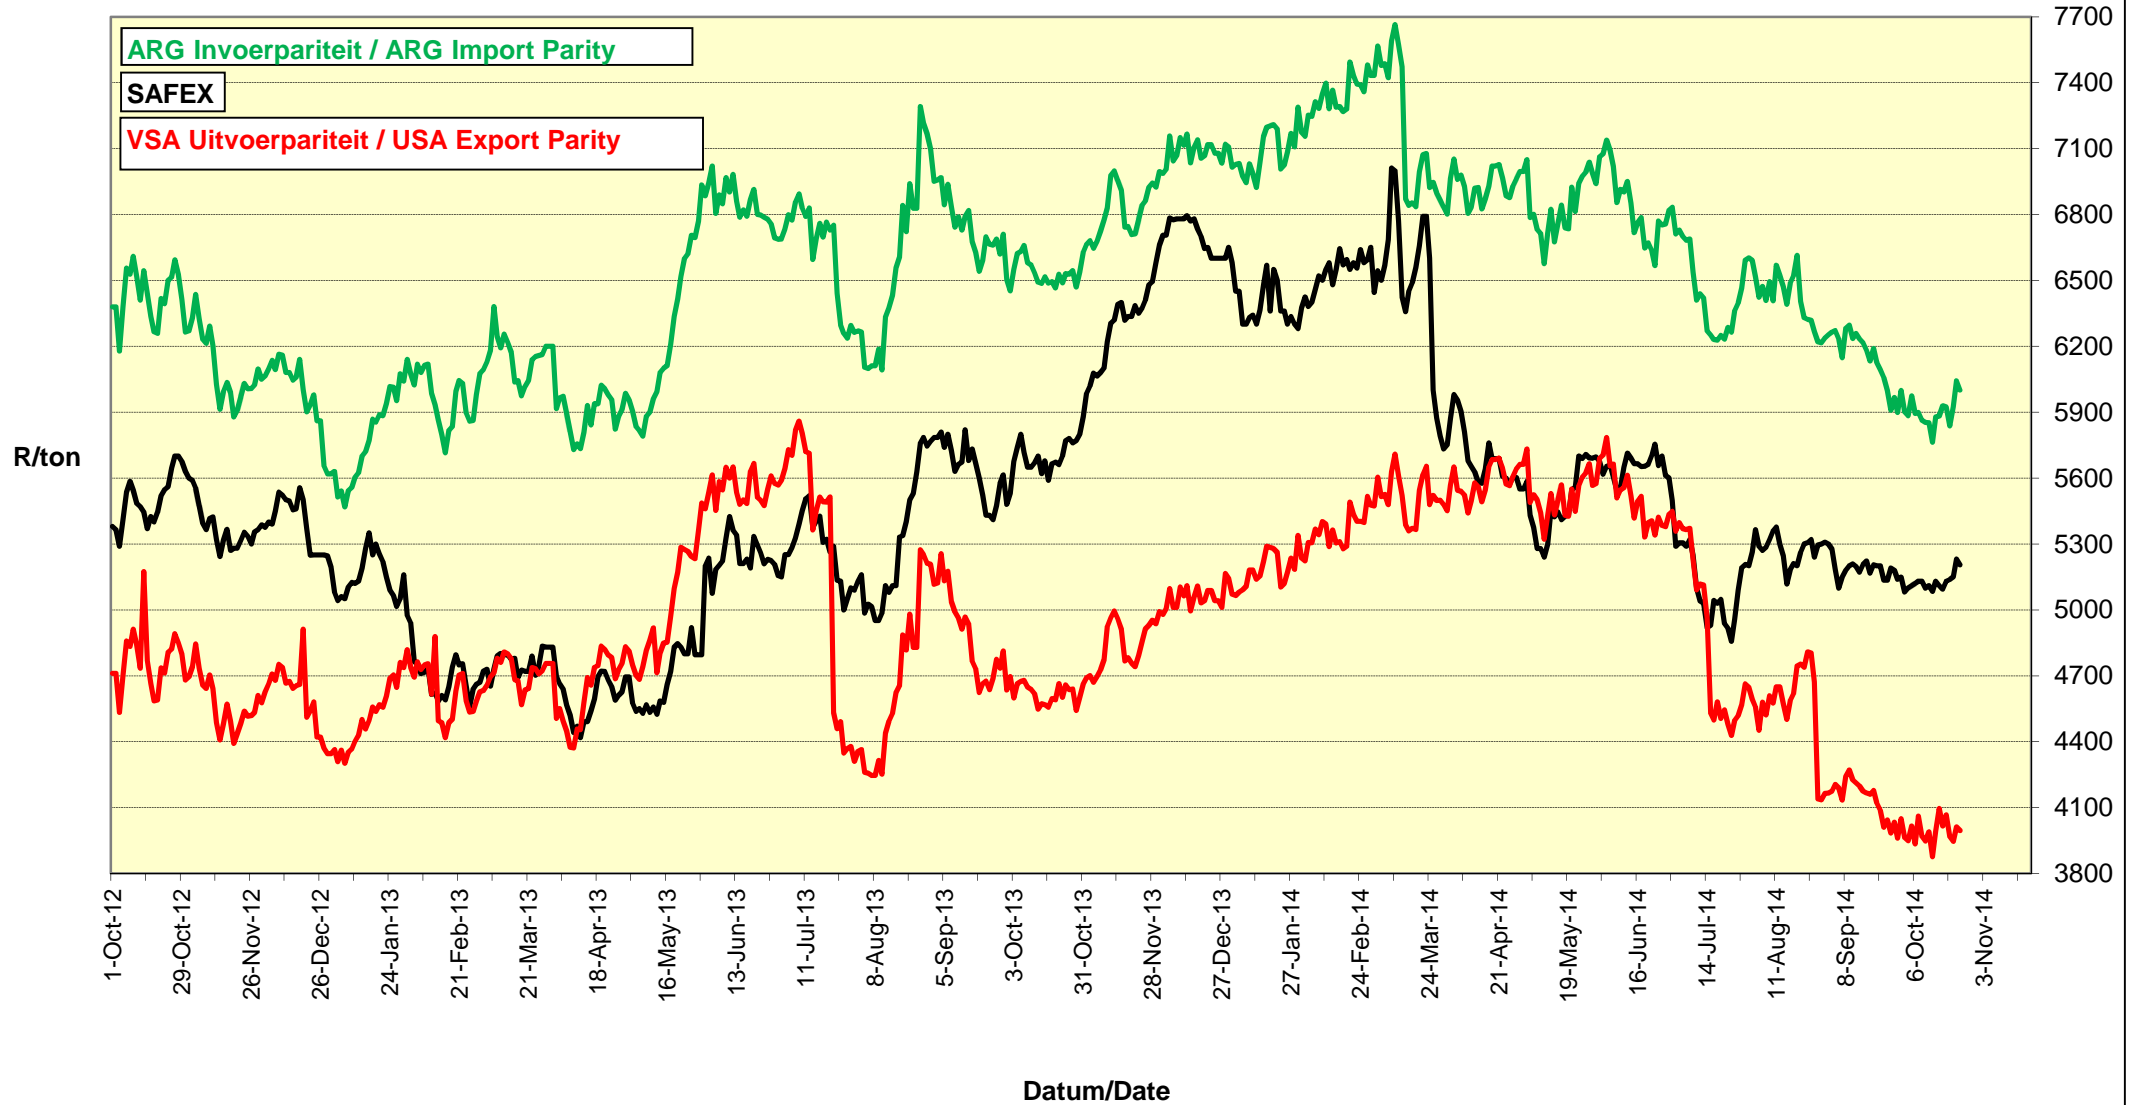

PRYSE VAN SOJABONE GELEWER IN RANDFONTEIN PRICES OF SOYBEANS DELIVERED IN RANDFONTEIN