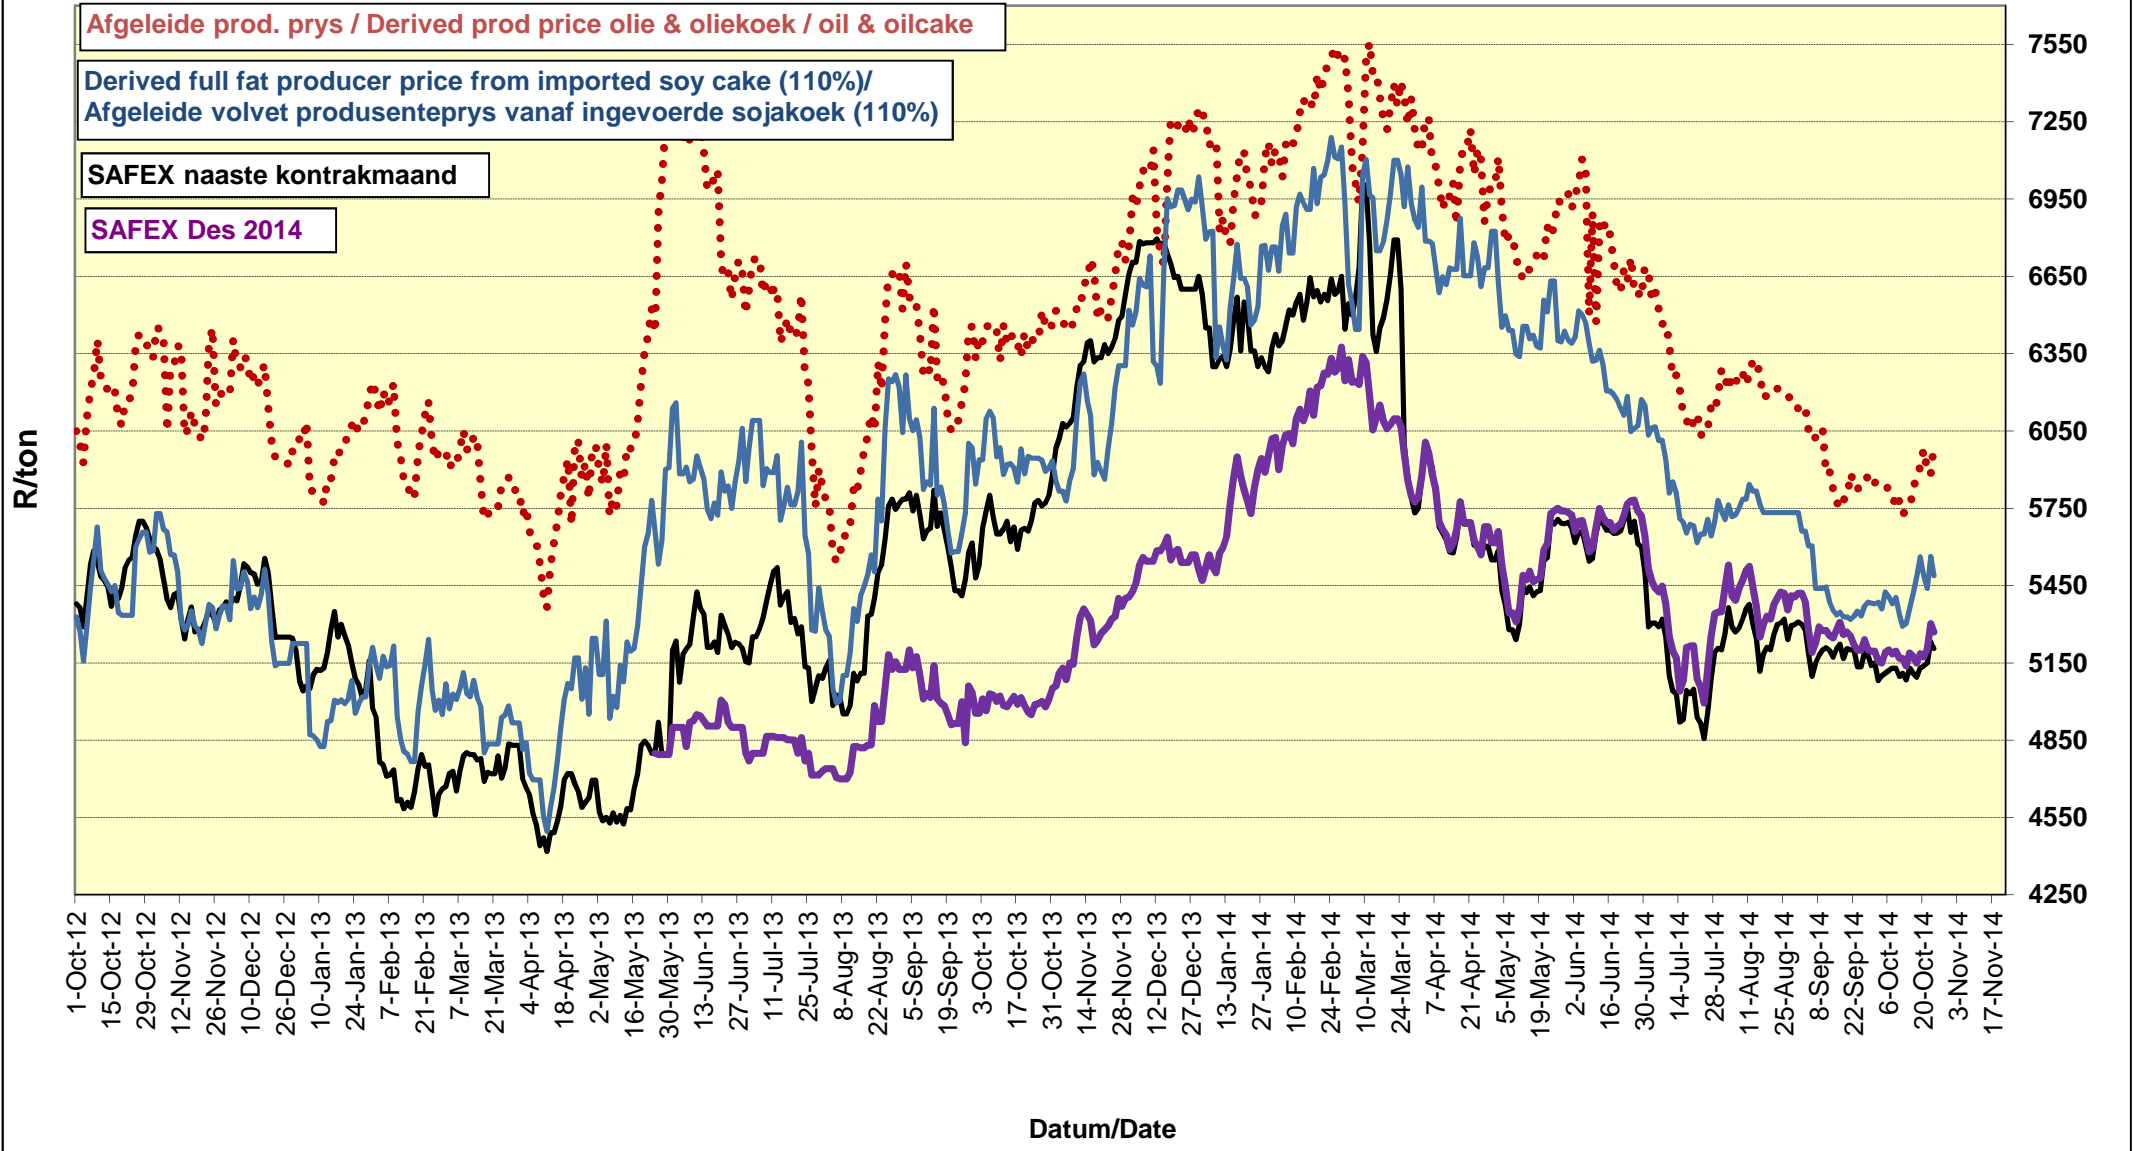

**PRYSE VAN SOJABONE GELEWER IN RANDFONTEIN
PRICES OF SOYBEANS DELIVERED IN RANDFONTEIN**