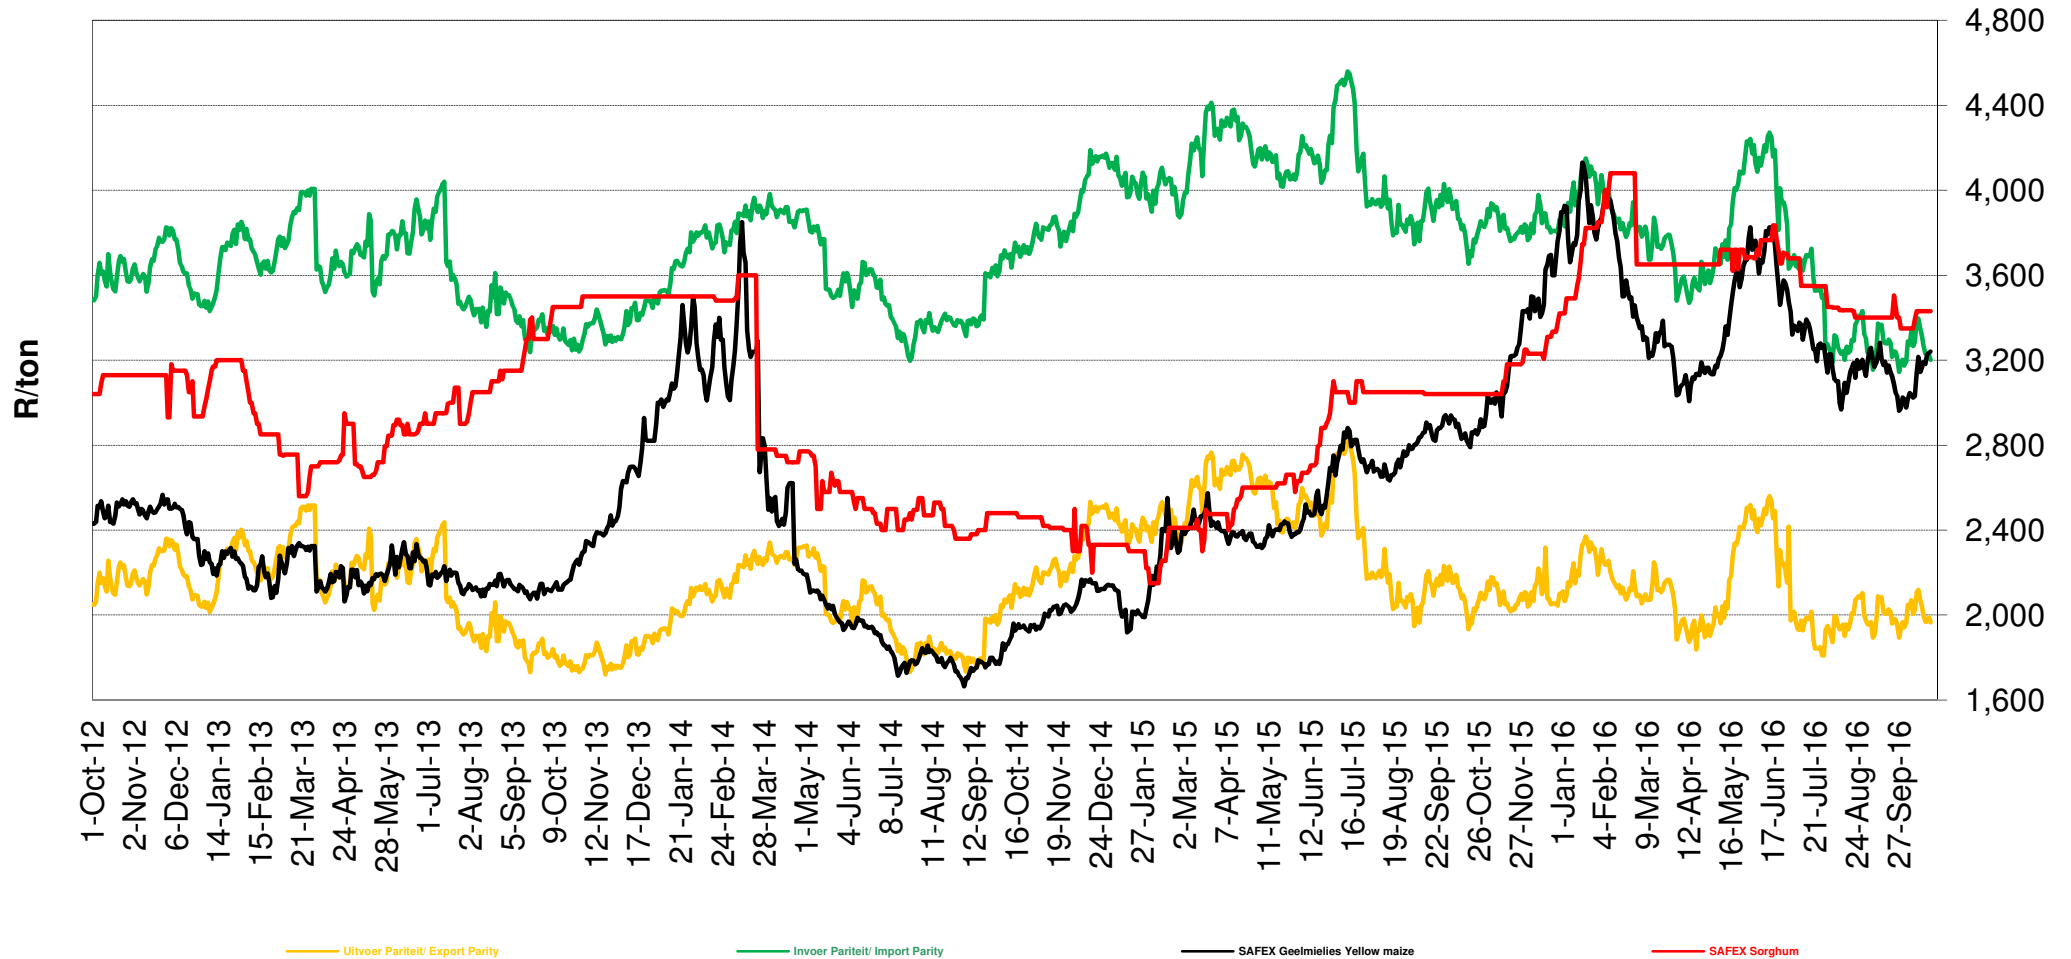

PRYSE VAN VSA SORGHUM GELEWER IN RANDFONTEIN PRICES OF USA SORGHUM DELIVERED IN RANDFONTEIN

Source: Grain SA

***PRYSE VAN VSA WITMIELIES GELEWER IN RANDFONTEIN**
***PRICES OF USA WHITE MAIZE DELIVERED IN RANDFONTEIN**

* Weeklikse VSA WM pryse
 * Weekly US WM prices

PRYSE VAN GEELMIELIES GELEWER IN RANDFONTEIN PRICES OF YELLOW MAIZE DELIVERED IN RANDFONTEIN

Source: Grain SA

**PRYSE VAN VSA WITMIELIES VIR LEWERING DES 2016(RANDFONTEIN)
 PRICES OF USA WHITE MAIZE DELIVERED IN DEC 2016 (RANDFONTEIN)**

(Pariteitspryse sluit nie premies op WM in nie/Parity prices excludes premiums on WM)

Source: Grain SA

PRYSE VAN VSA GEELMIELIES VIR LEWERING IN DES 16 (RANDFONTEIN)
PRICES OF USA YELLOW MAIZE DELIVERED IN DEC 16 (RANDFONTEIN)