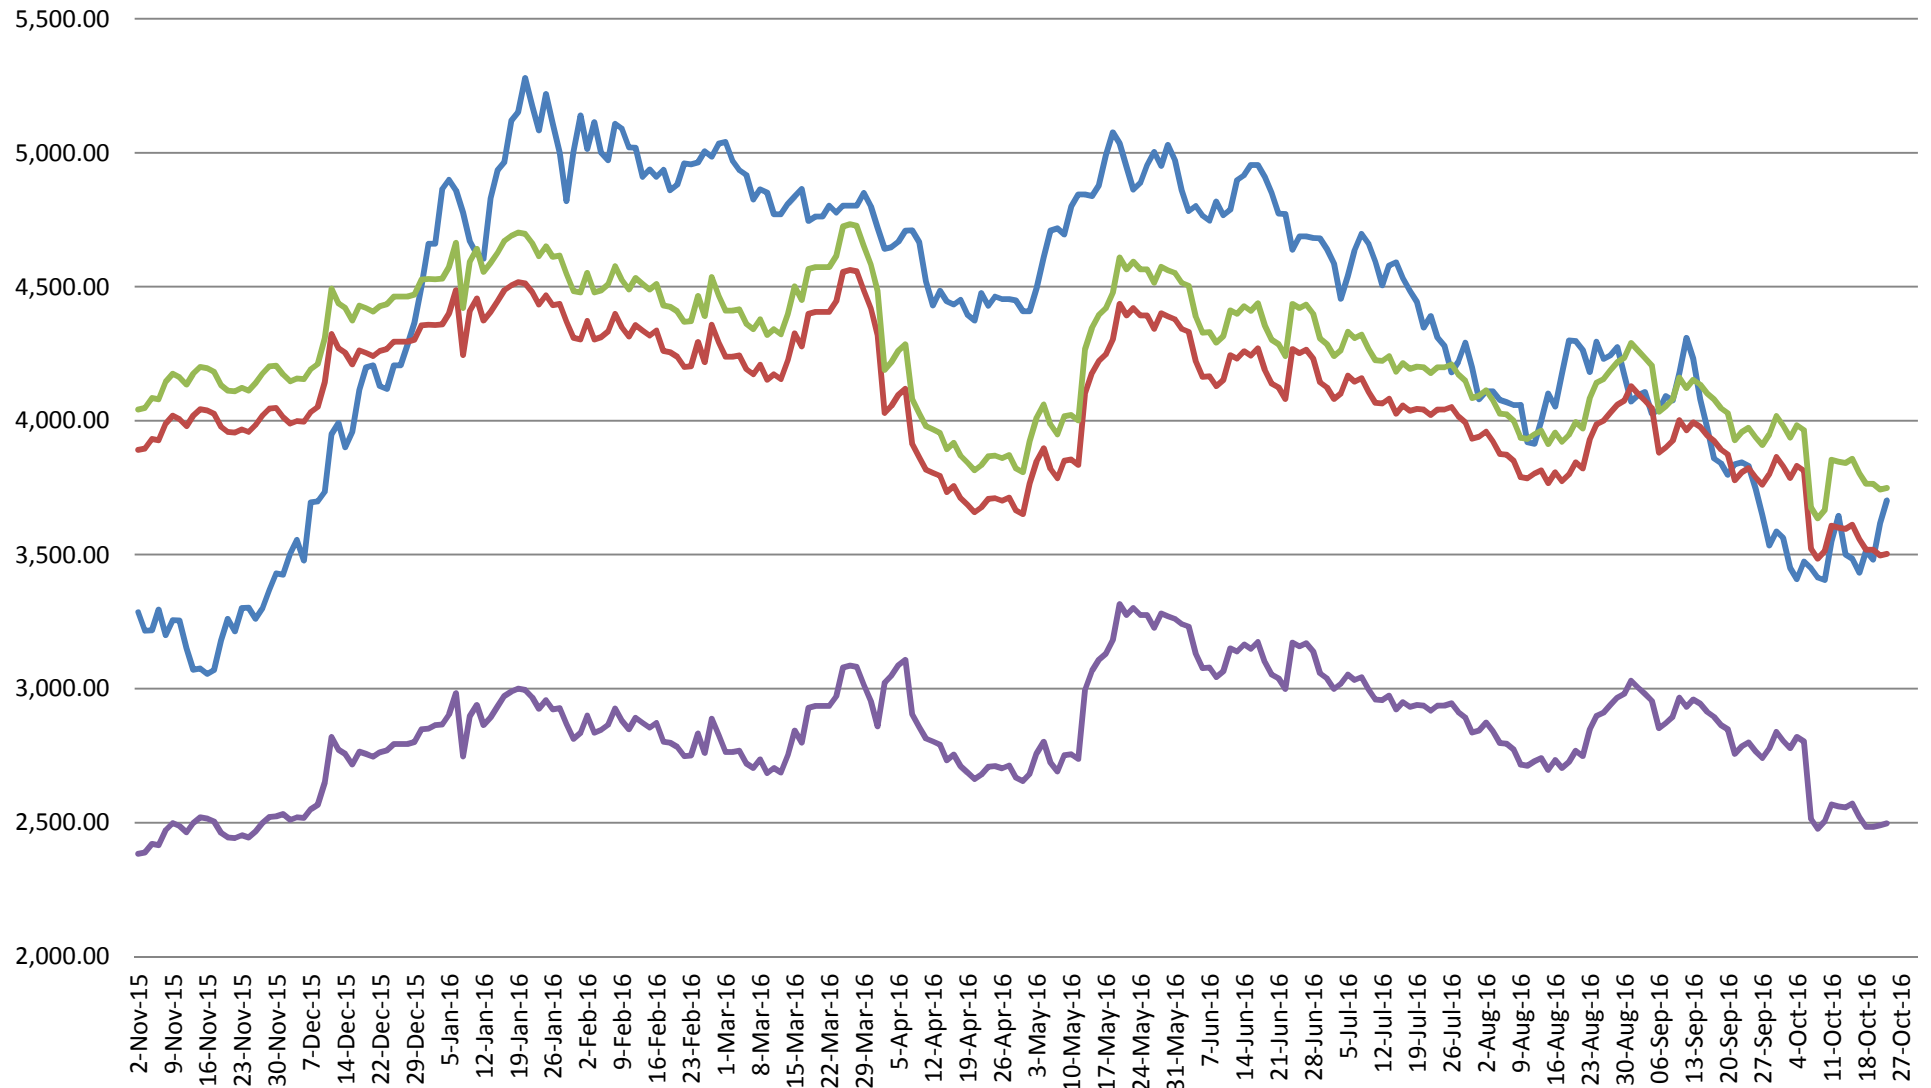

PRYSE VAN VSA SORGHUM GELEWER IN RANDFONTEIN PRICES OF USA SORGHUM DELIVERED IN RANDFONTEIN

Source: Grain SA

***PRYSE VAN VSA WITMIELIES GELEWER IN RANDFONTEIN**
***PRICES OF USA WHITE MAIZE DELIVERED IN RANDFONTEIN**

* Weeklikse VSA WM pryse
 * Weekly US WM prices

PRYSE VAN GEELMIELIES GELEWER IN RANDFONTEIN PRICES OF YELLOW MAIZE DELIVERED IN RANDFONTEIN

Source: Grain SA

**PRYSE VAN VSA WITMIELIES VIR LEWERING DES 2016(RANDFONTEIN)
 PRICES OF USA WHITE MAIZE DELIVERED IN DEC 2016 (RANDFONTEIN)**

(Pariteitspryse sluit nie premies op WM in nie/Parity prices excludes premiums on WM)

Source: Grain SA

PRYSE VAN VSA GEELMIELIES VIR LEWERING IN DES 16 (RANDFONTEIN)
PRICES OF USA YELLOW MAIZE DELIVERED IN DEC 16 (RANDFONTEIN)