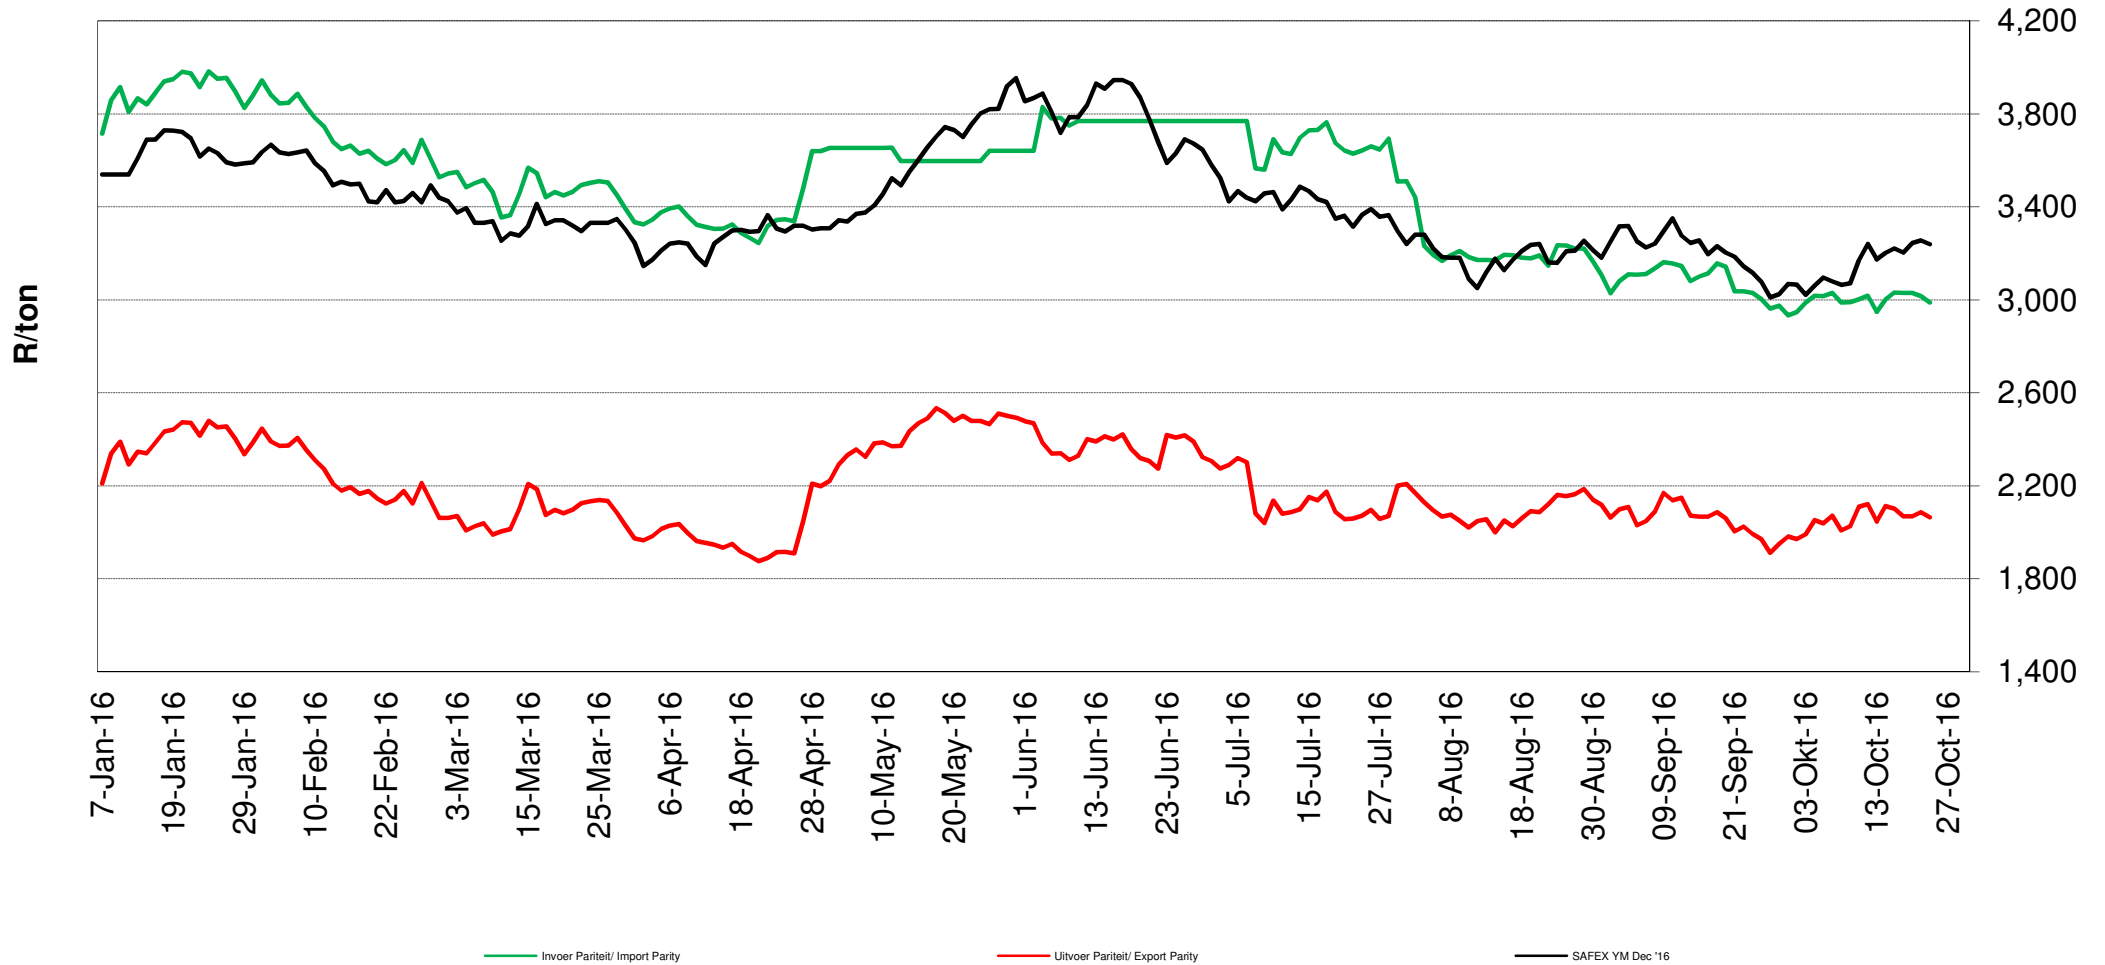

* Weeklikse VSA WM pryse
 * Weekly US WM prices

PRYSE VAN GEELMIELIES GELEWER IN RANDFONTEIN PRICES OF YELLOW MAIZE DELIVERED IN RANDFONTEIN

Source: Grain SA

**PRYSE VAN VSA WITMIELIES VIR LEWERING DES 2016(RANDFONTEIN)
 PRICES OF USA WHITE MAIZE DELIVERED IN DEC 2016 (RANDFONTEIN)**

(Pariteitspryse sluit nie premies op WM in nie/Parity prices excludes premiums on WM)

Source: Grain SA

PRYSE VAN VSA GEELMIELIES VIR LEWERING IN DES 16 (RANDFONTEIN)
PRICES OF USA YELLOW MAIZE DELIVERED IN DEC 16 (RANDFONTEIN)