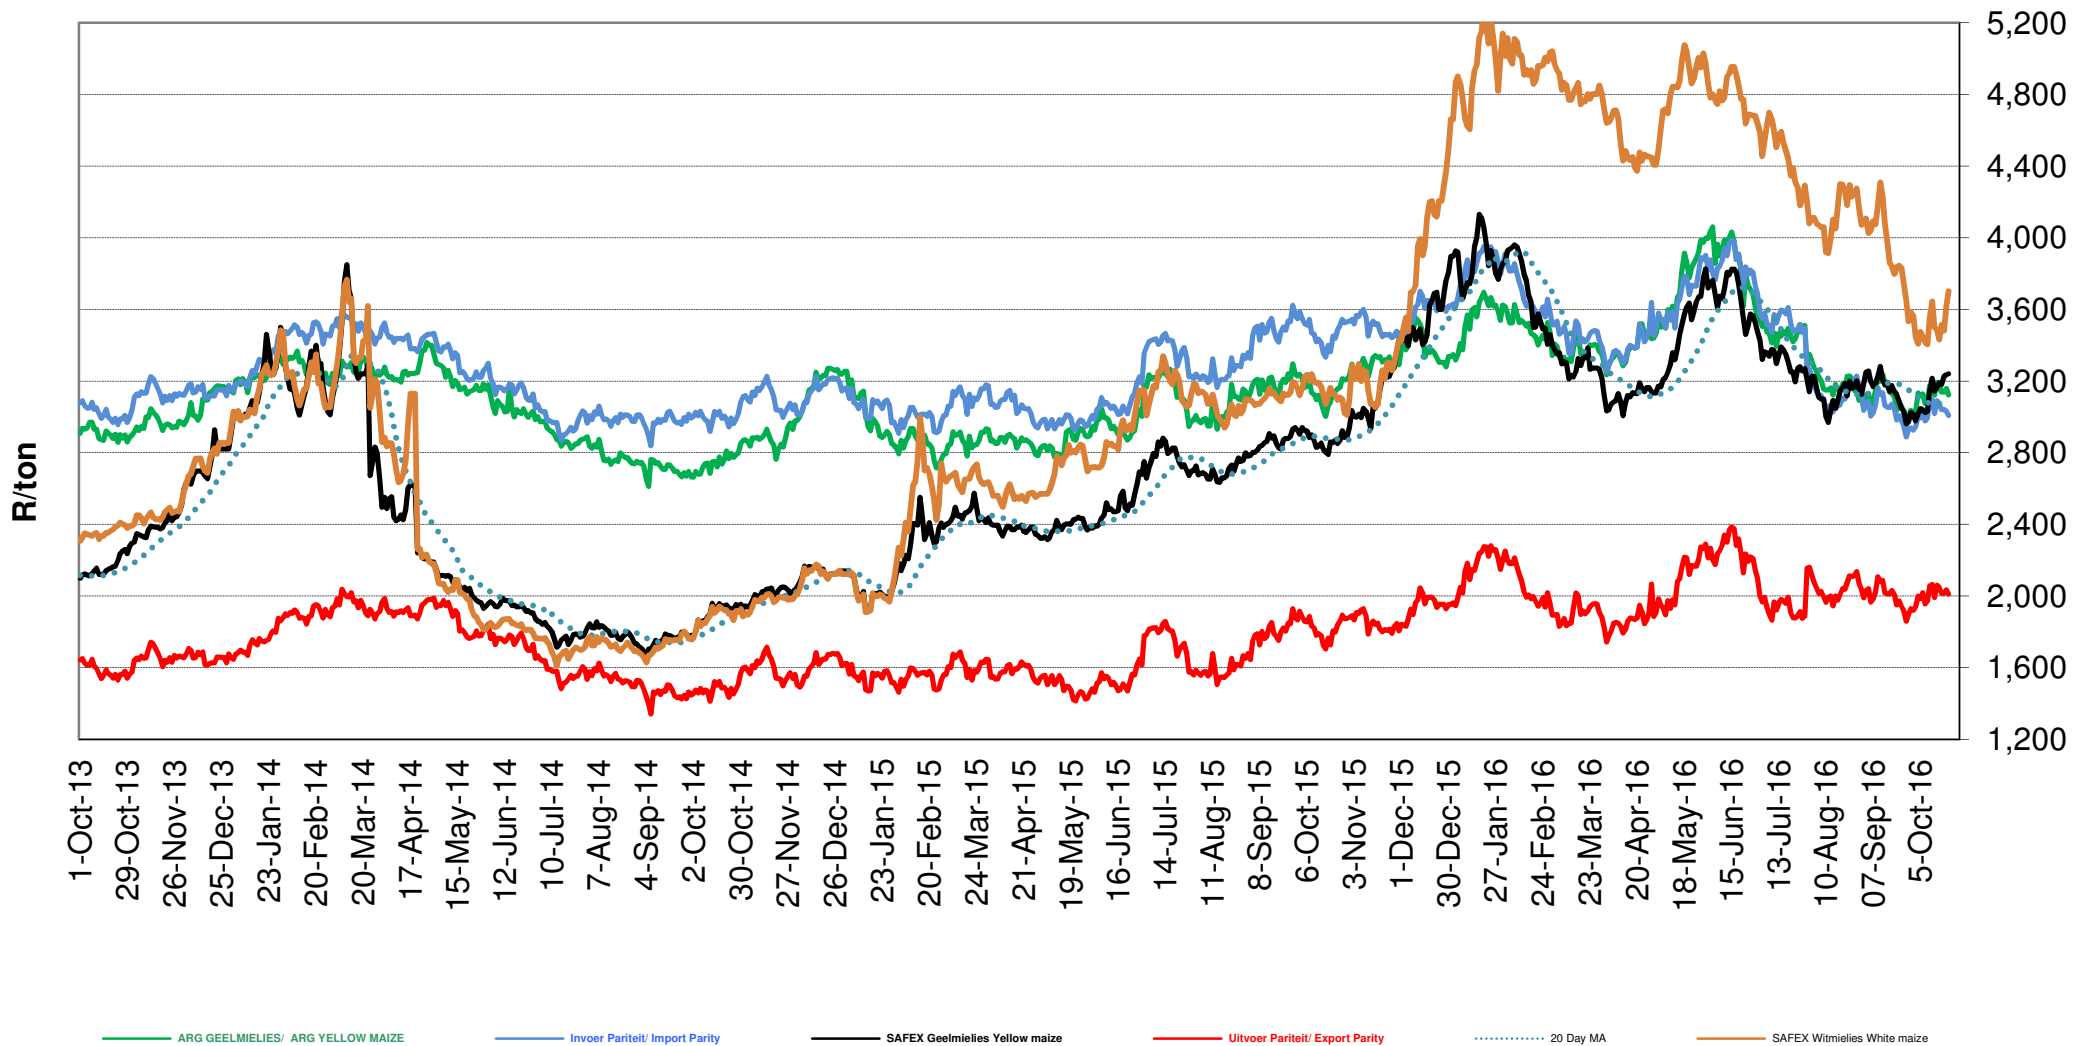

PRYSE VAN VSA SORGHUM GELEWER IN RANDFONTEIN PRICES OF USA SORGHUM DELIVERED IN RANDFONTEIN

Source: Grain SA

***PRYSE VAN VSA WITMIELIES GELEWER IN RANDFONTEIN**
***PRICES OF USA WHITE MAIZE DELIVERED IN RANDFONTEIN**

* Weeklikse VSA WM pryse
 * Weekly US WM prices

PRYSE VAN GEELMIELIES GELEWER IN RANDFONTEIN PRICES OF YELLOW MAIZE DELIVERED IN RANDFONTEIN

Source: Grain SA

**PRYSE VAN VSA WITMIELIES VIR LEWERING DES 2016(RANDFONTEIN)
 PRICES OF USA WHITE MAIZE DELIVERED IN DEC 2016 (RANDFONTEIN)**

(Pariteitspryse sluit nie premies op WM in nie/Parity prices excludes premiums on WM)

Source: Grain SA

PRYSE VAN VSA GEELMIELIES VIR LEWERING IN DES 16 (RANDFONTEIN)
PRICES OF USA YELLOW MAIZE DELIVERED IN DEC 16 (RANDFONTEIN)