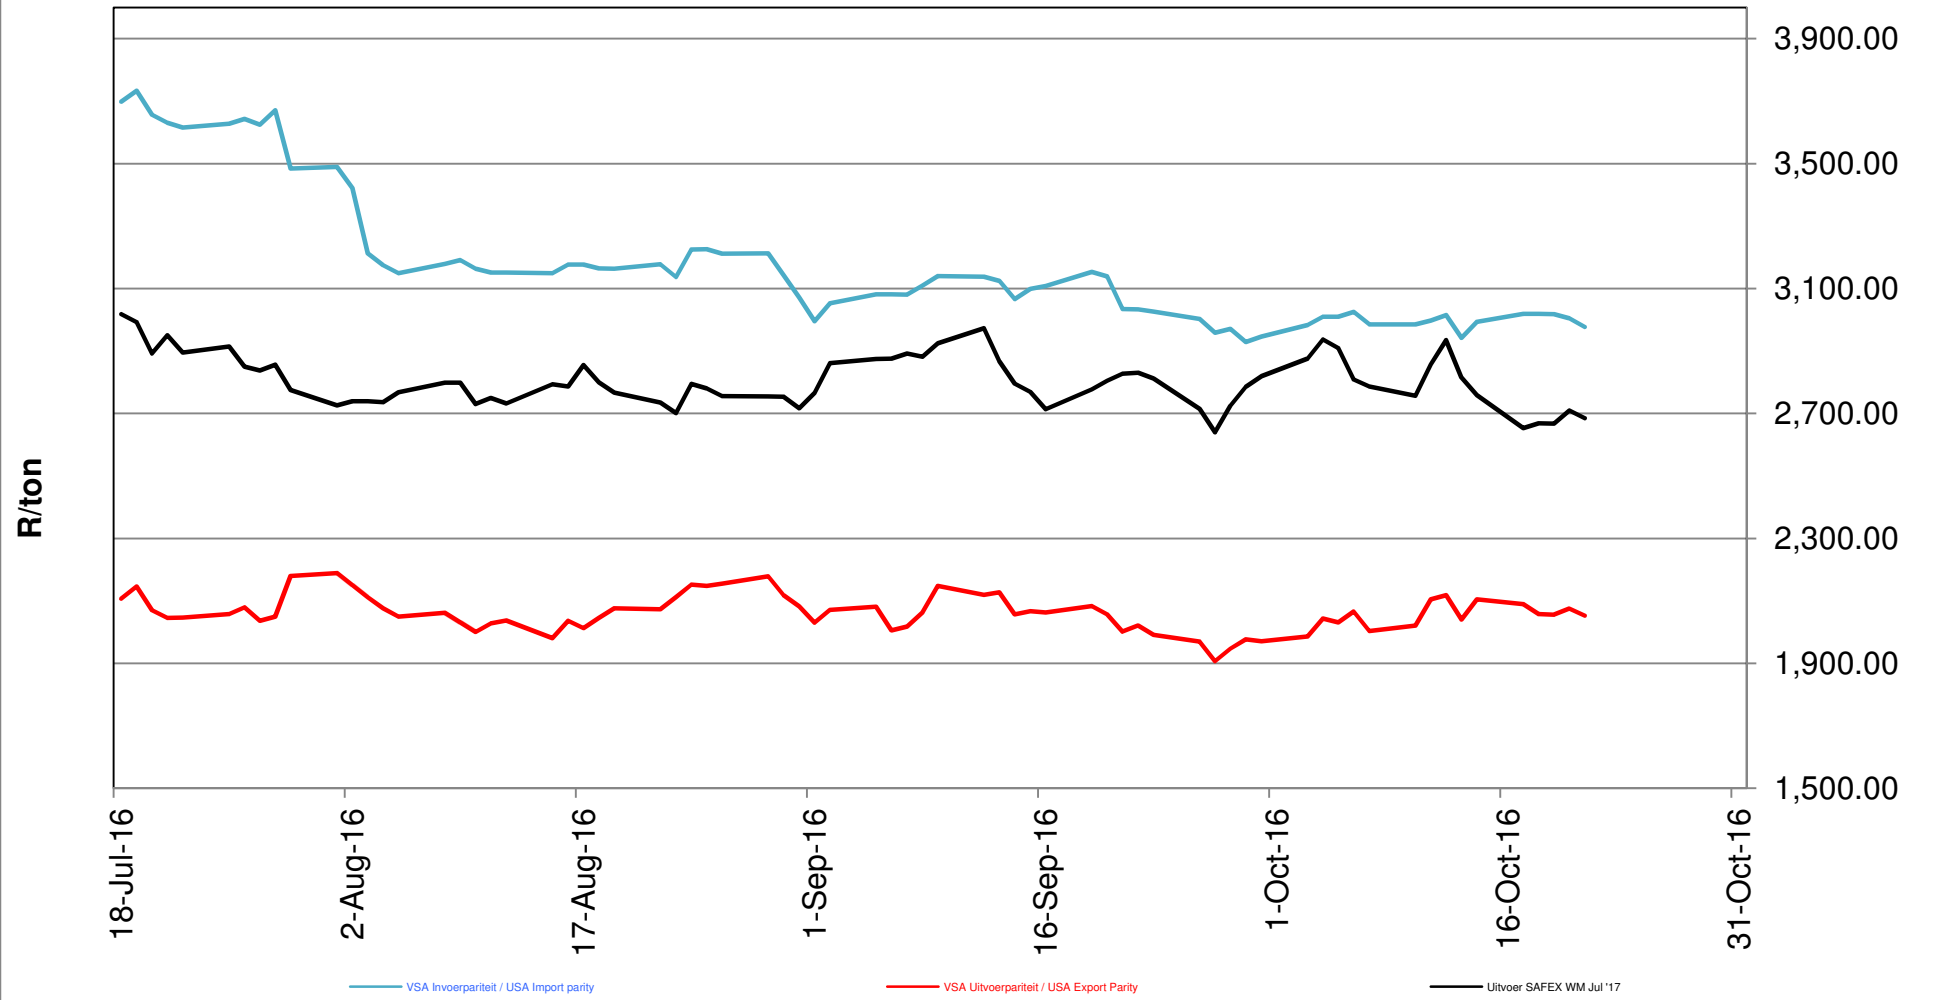

(Pariteitspryse sluit nie premies op WM in nie/Parity prices excludes premiums on WM)

Source: Grain SA

PRYSE VAN VSA GEELMIELIES VIR LEWERING IN DES 16 (RANDFONTEIN)
PRICES OF USA YELLOW MAIZE DELIVERED IN DEC 16 (RANDFONTEIN)

Source: Grain SA

PRYSE VAN WITMIELIES GELEWER IN RANDFONTEIN
PRICES OF WHITE MAIZE DELIVERED IN RANDFONTEIN
 (Pariteitspryse sluit nie premies op WM in nie/Parity prices excludes premiums on WM)

Source: Grain SA