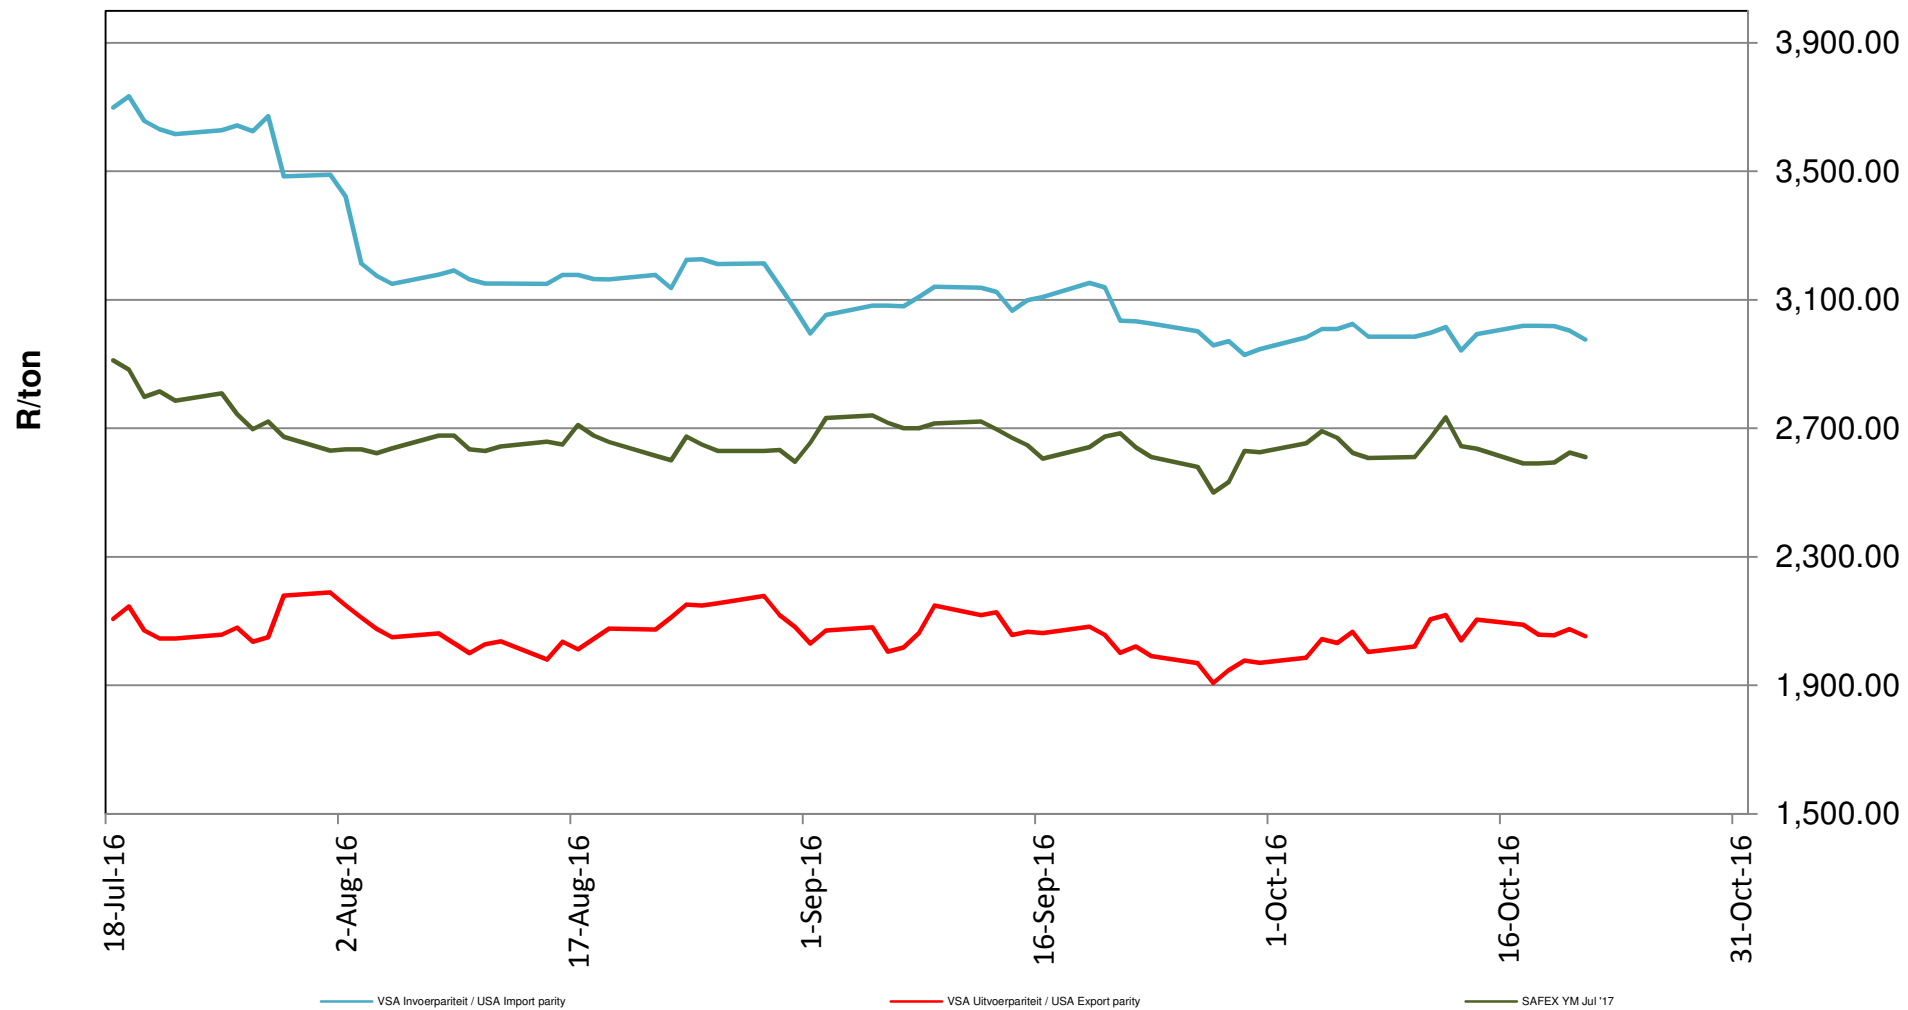

PRYSE VAN GEELMIELIES GELEWER IN RANDFONTEIN PRICES OF YELLOW MAIZE DELIVERED IN RANDFONTEIN

Source: Grain SA