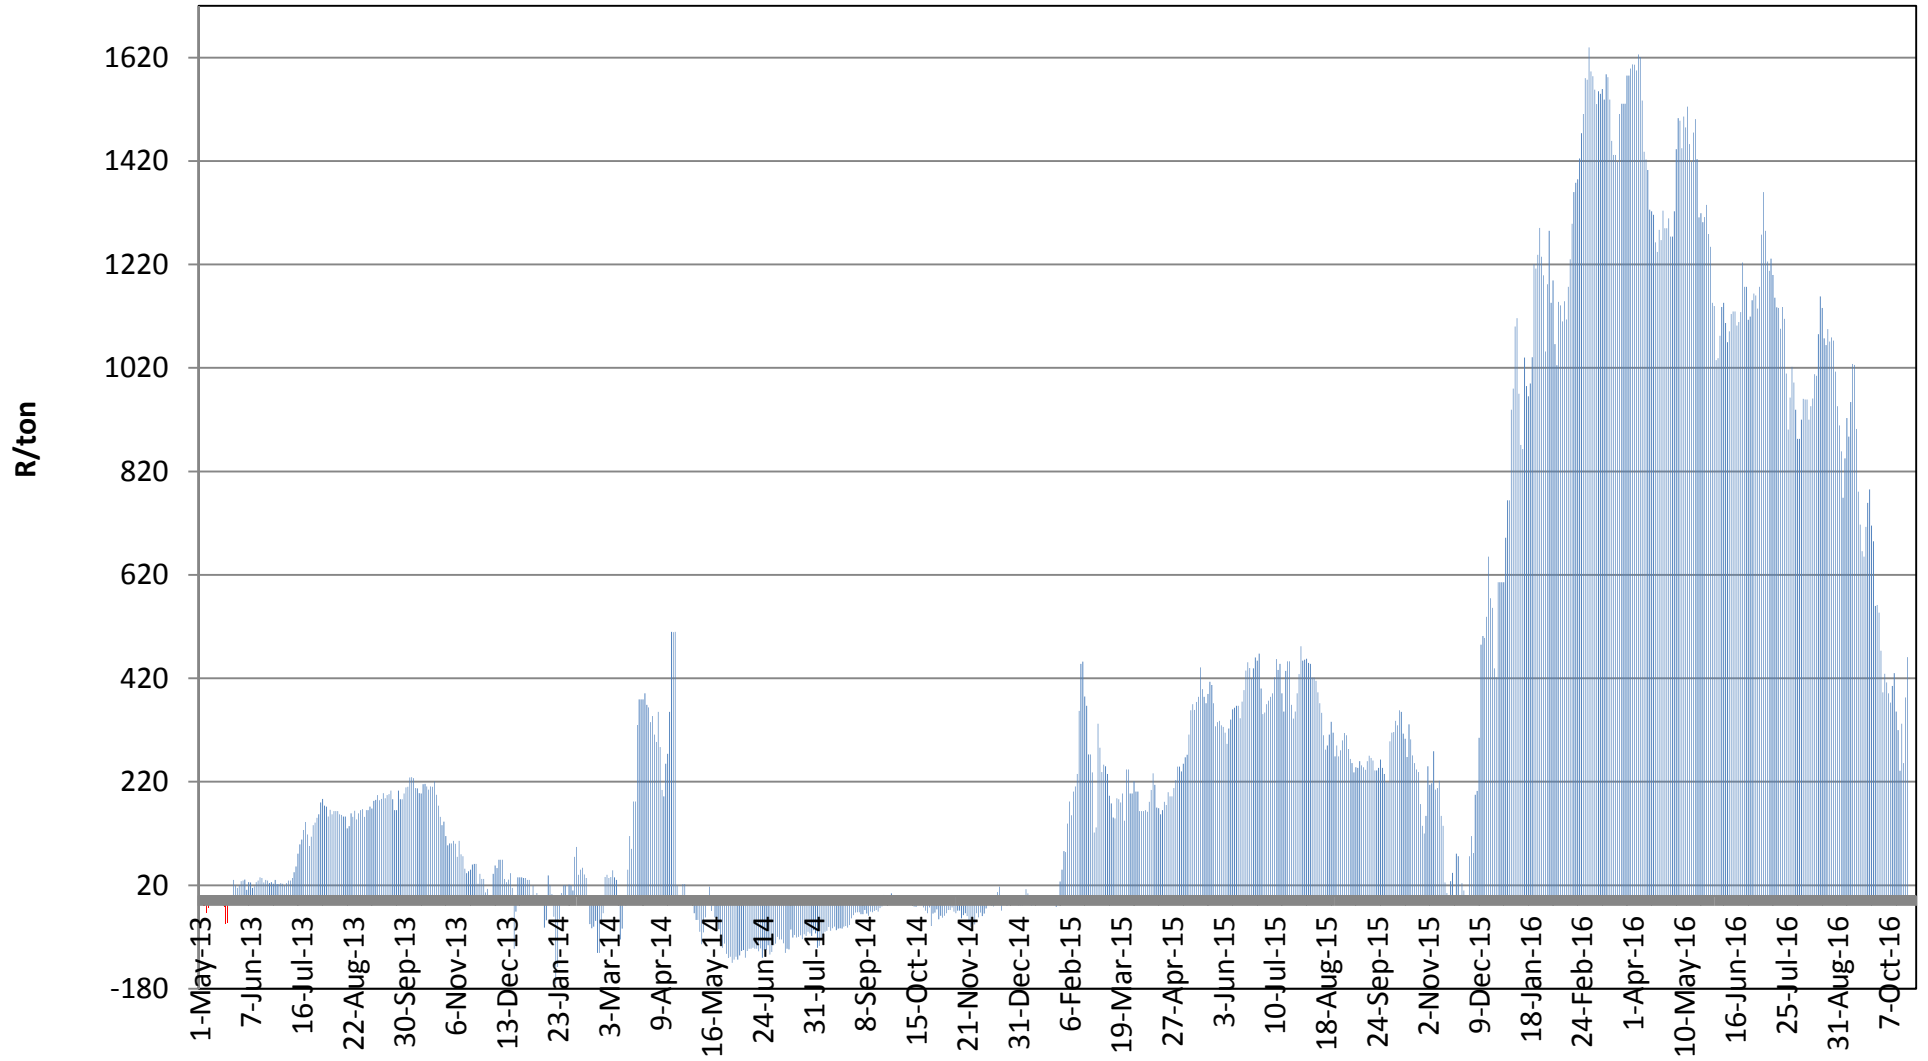

Price Difference (WMAZ-YMAZ)

Source: Grain SA