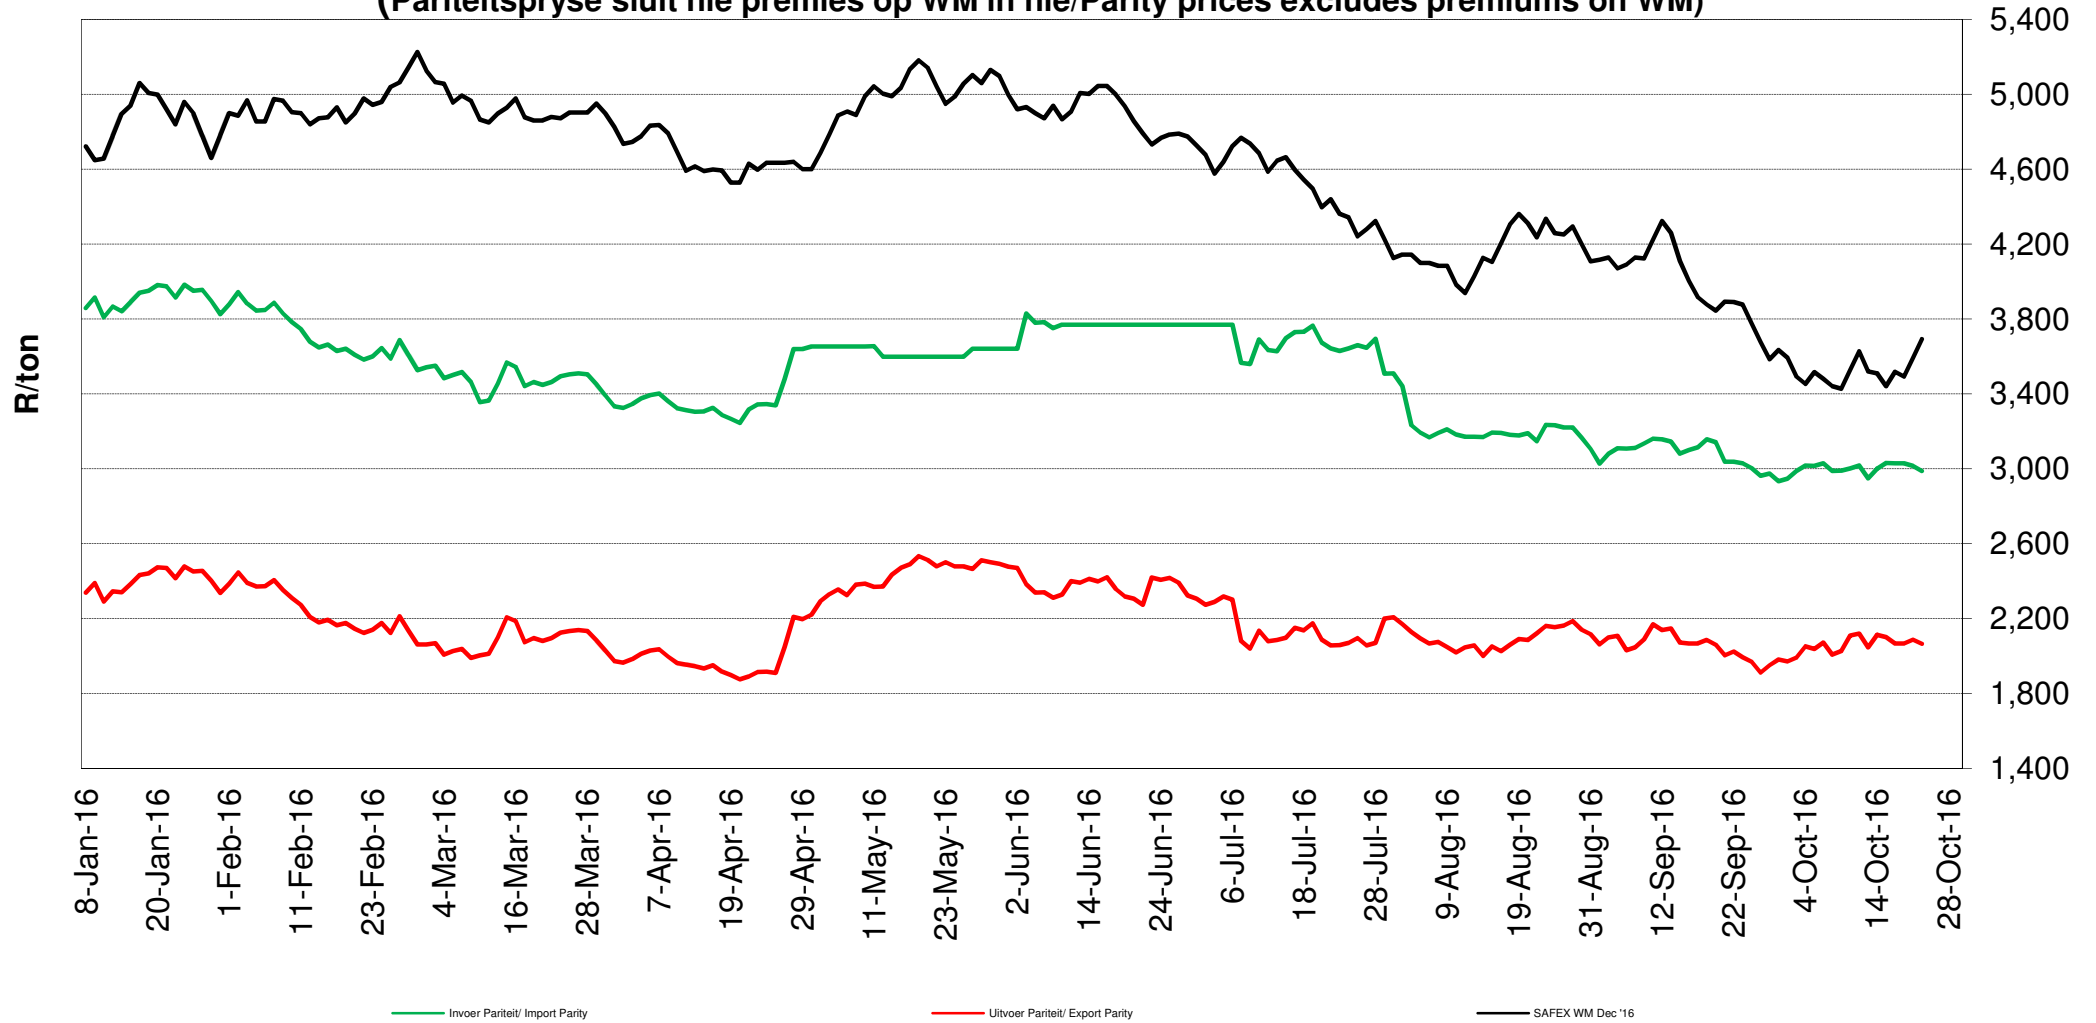

* Weeklikse VSA WM pryse
 * Weekly US WM prices

PRYSE VAN GEELMIELIES GELEWER IN RANDFONTEIN PRICES OF YELLOW MAIZE DELIVERED IN RANDFONTEIN

Source: Grain SA

**PRYSE VAN VSA WITMIELIES VIR LEWERING DES 2016(RANDFONTEIN)
 PRICES OF USA WHITE MAIZE DELIVERED IN DEC 2016 (RANDFONTEIN)**

(Pariteitspryse sluit nie premies op WM in nie/Parity prices excludes premiums on WM)

Source: Grain SA

PRYSE VAN VSA GEELMIELIES VIR LEWERING IN DES 16 (RANDFONTEIN)
PRICES OF USA YELLOW MAIZE DELIVERED IN DEC 16 (RANDFONTEIN)