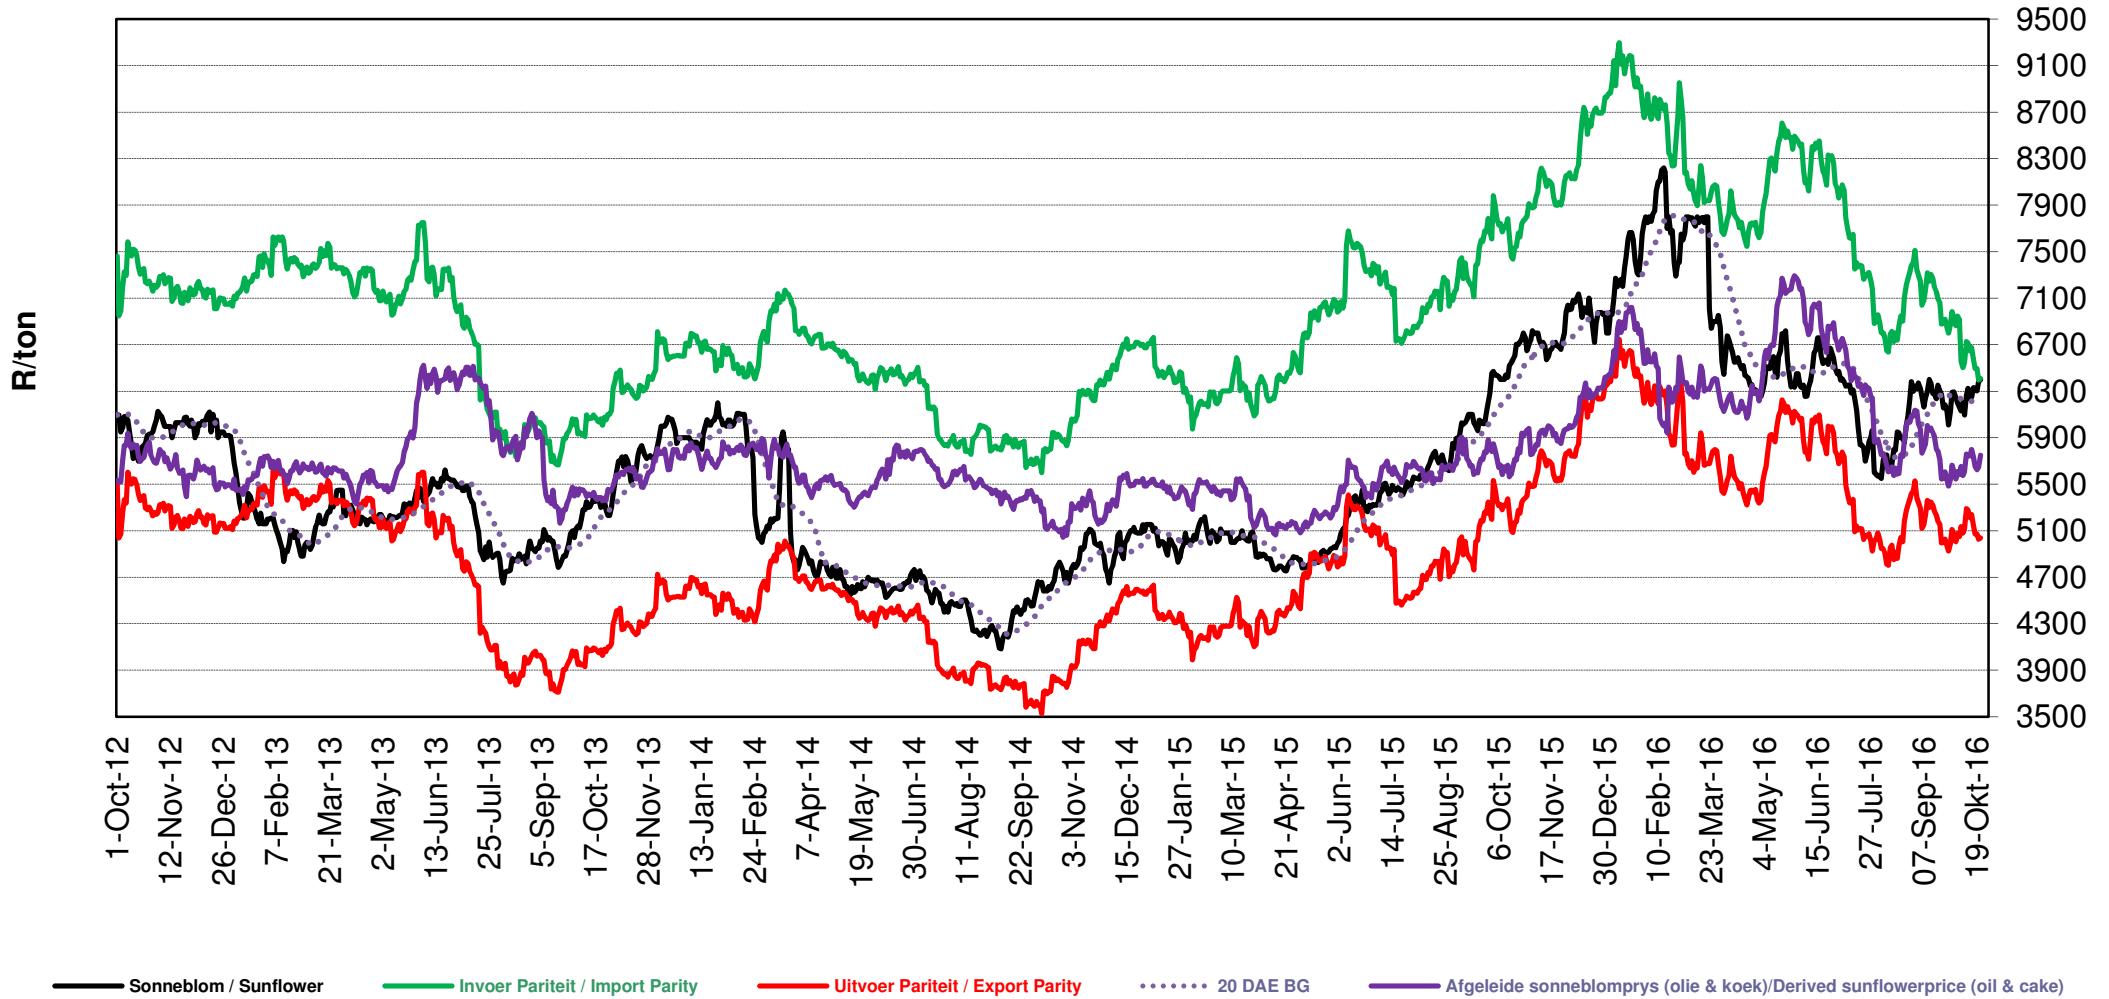

PRICES OF EU SUNFLOWER SEED DELIVERED IN RANDFONTEIN PRYSE VAN EU SONNEBLOMSAAD GELEWER IN RANDFONTEIN

Source: Grain SA

PRYSE VAN SOJABONE GELEWER IN RANDFONTEIN PRICES OF SOYBEANS DELIVERED IN RANDFONTEIN