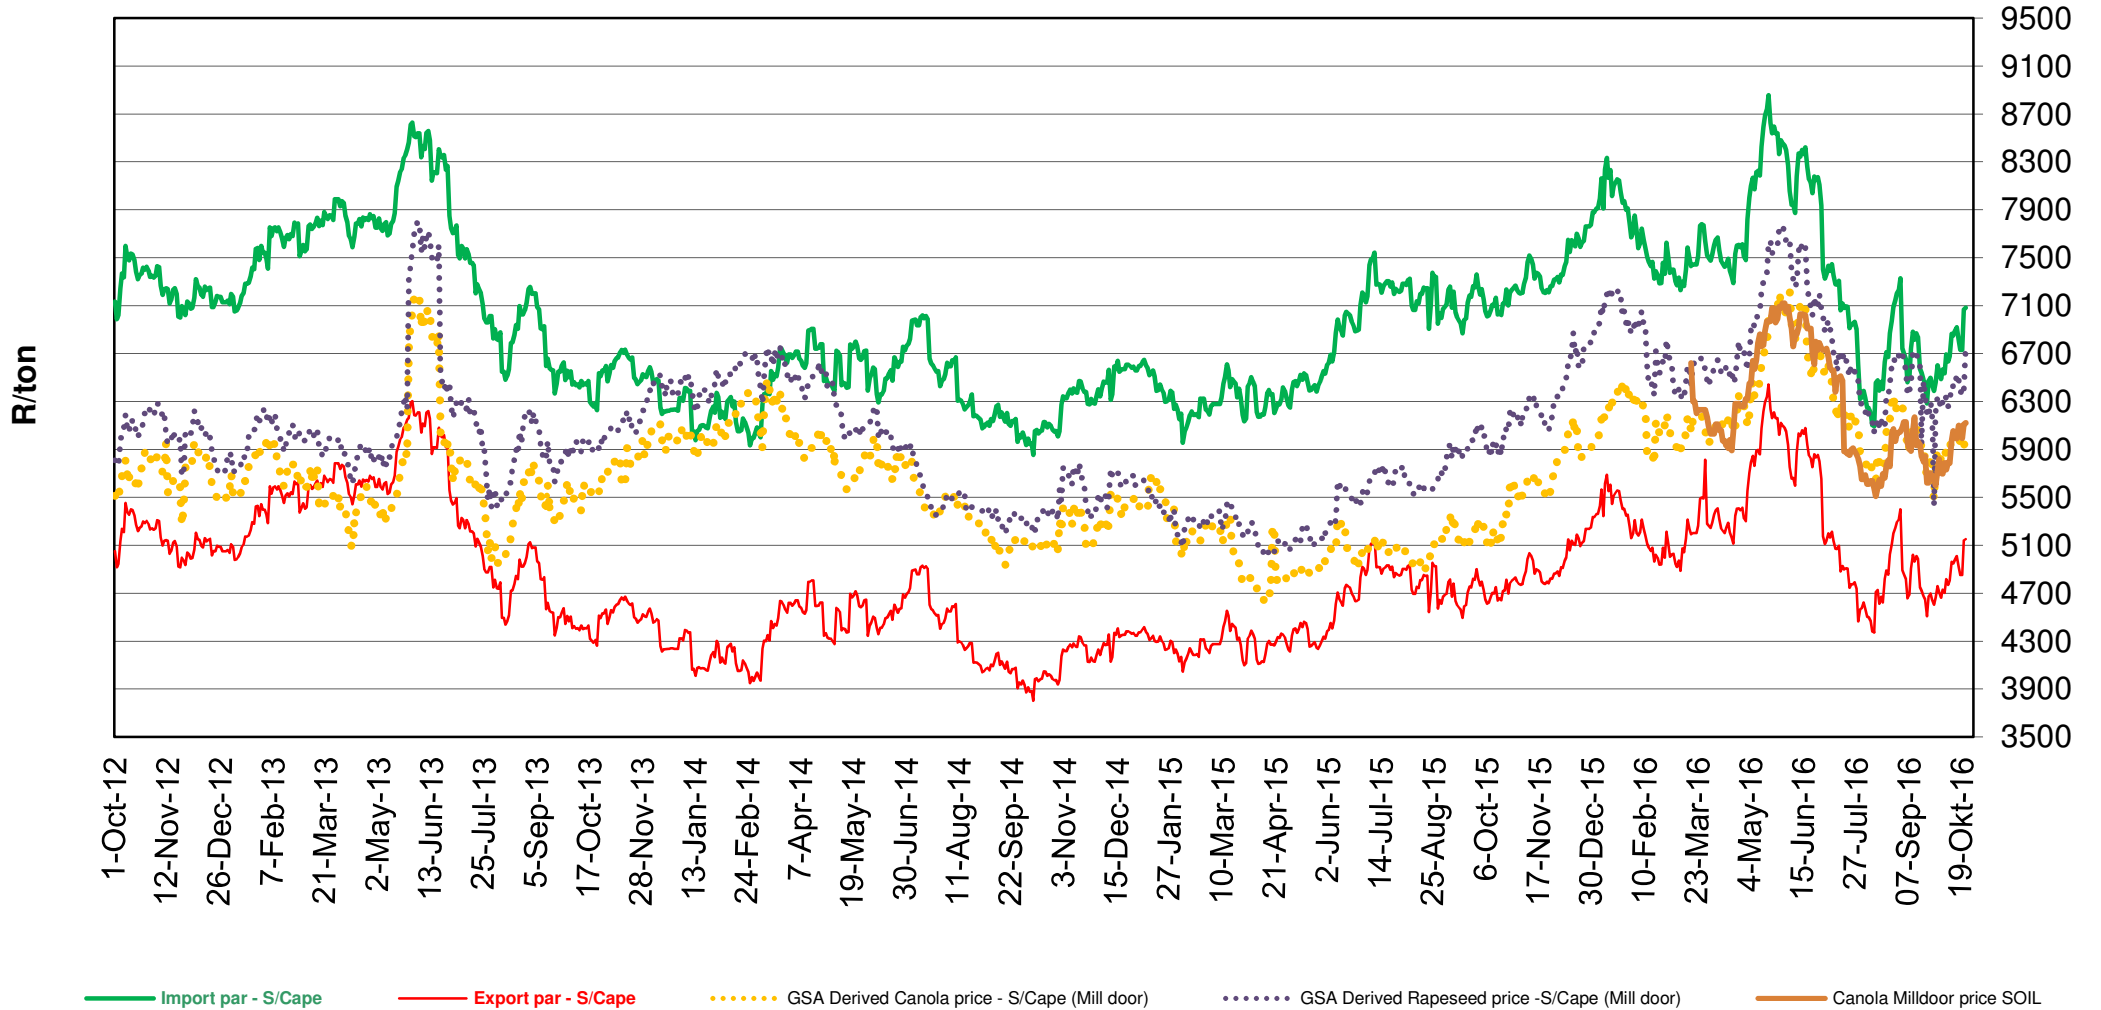

Source: Grain SA

PRYSE VAN SOJABONE GELEWER IN RANDFONTEIN PRICES OF SOYBEANS DELIVERED IN RANDFONTEIN

Source: Grain SA

PRYSE VAN SOJABONE GELEWER IN RANDFONTEIN PRICES OF SOYBEANS DELIVERED IN RANDFONTEIN

Source: Grain SA

**PRYSE VAN UITGEDOP EN GESORTEERDE VSA KEURGRAAD GRONDBONE MET 'N
PITGROOTTE VAN 40/50 pitgrootte (RANDFONTEIN)
PRICES OF PROCESSED AND GRADED USA CHOICE GRADE GROUNDNUTS (40/50)
(RANDFONTEIN)**