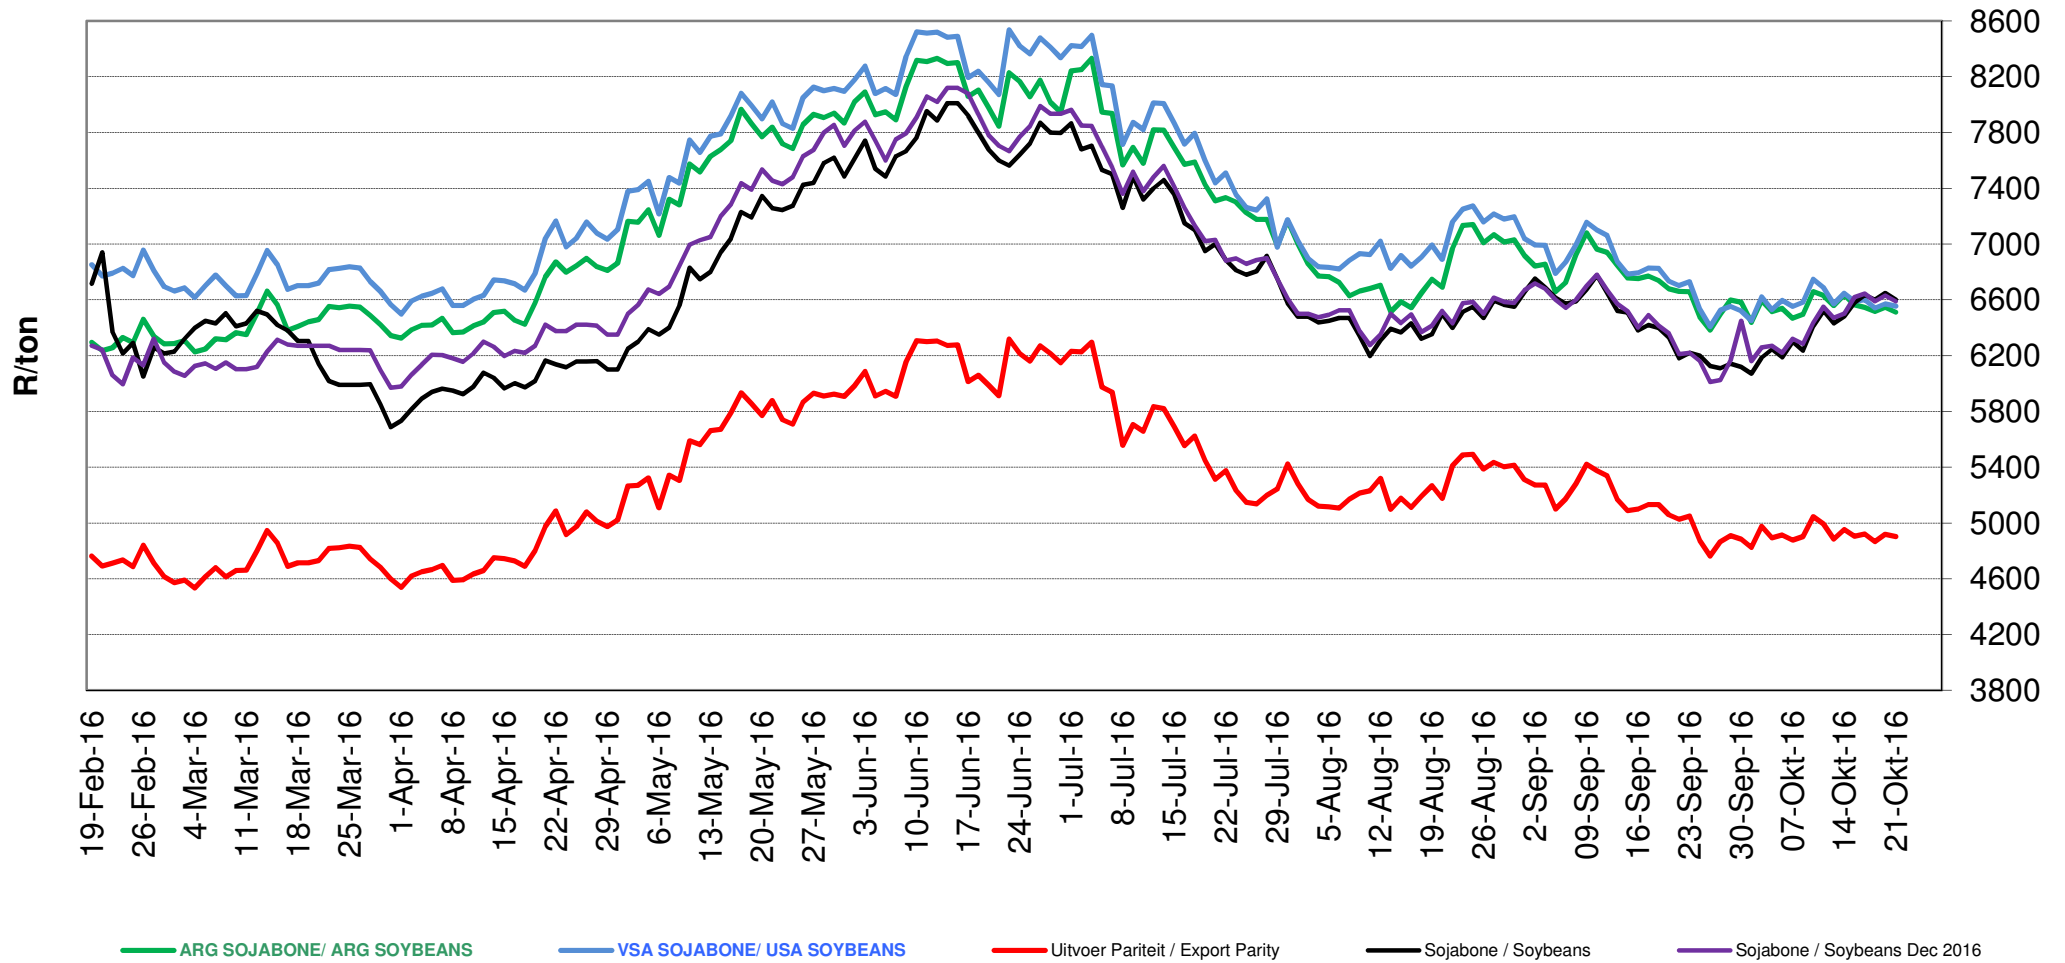

PRYSE VAN SOJABONE GELEWER IN RANDFONTEIN PRICES OF SOYBEANS DELIVERED IN RANDFONTEIN

Source: Grain SA