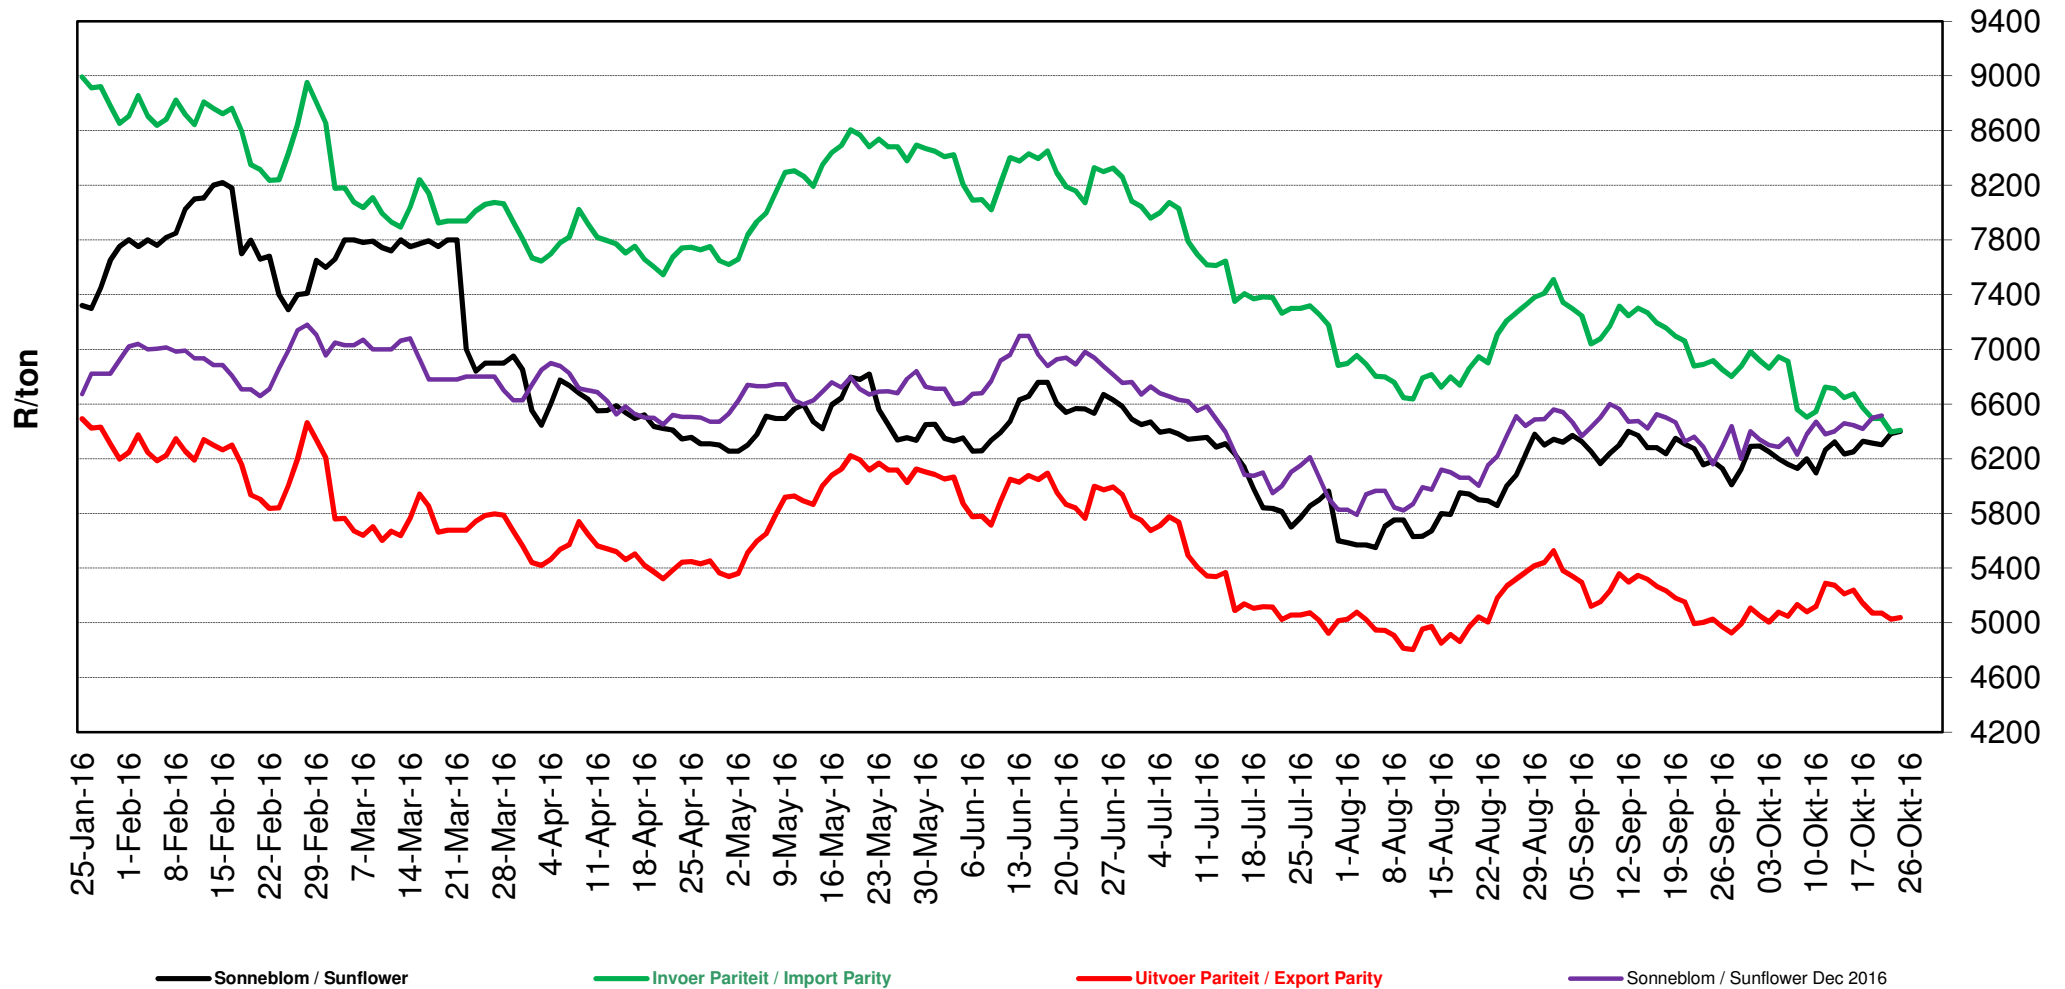

PRICES OF EU SUNFLOWER SEED DELIVERED IN RANDFONTEIN PRYSE VAN EU SONNEBLOMSAAD GELEWER IN RANDFONTEIN

Source: Grain SA

PRYSE VAN SOJABONE GELEWER IN RANDFONTEIN PRICES OF SOYBEANS DELIVERED IN RANDFONTEIN

Source: Grain SA

PRYSE VAN EU SONNEBLOMSAAD GELEWER IN RANDFONTEIN PRICES OF EU SUNFLOWER SEED DELIVERED IN RANDFONTEIN

Source: Grain SA

PRYSE VAN SOJABONE GELEWER IN RANDFONTEIN PRICES OF SOYBEANS DELIVERED IN RANDFONTEIN