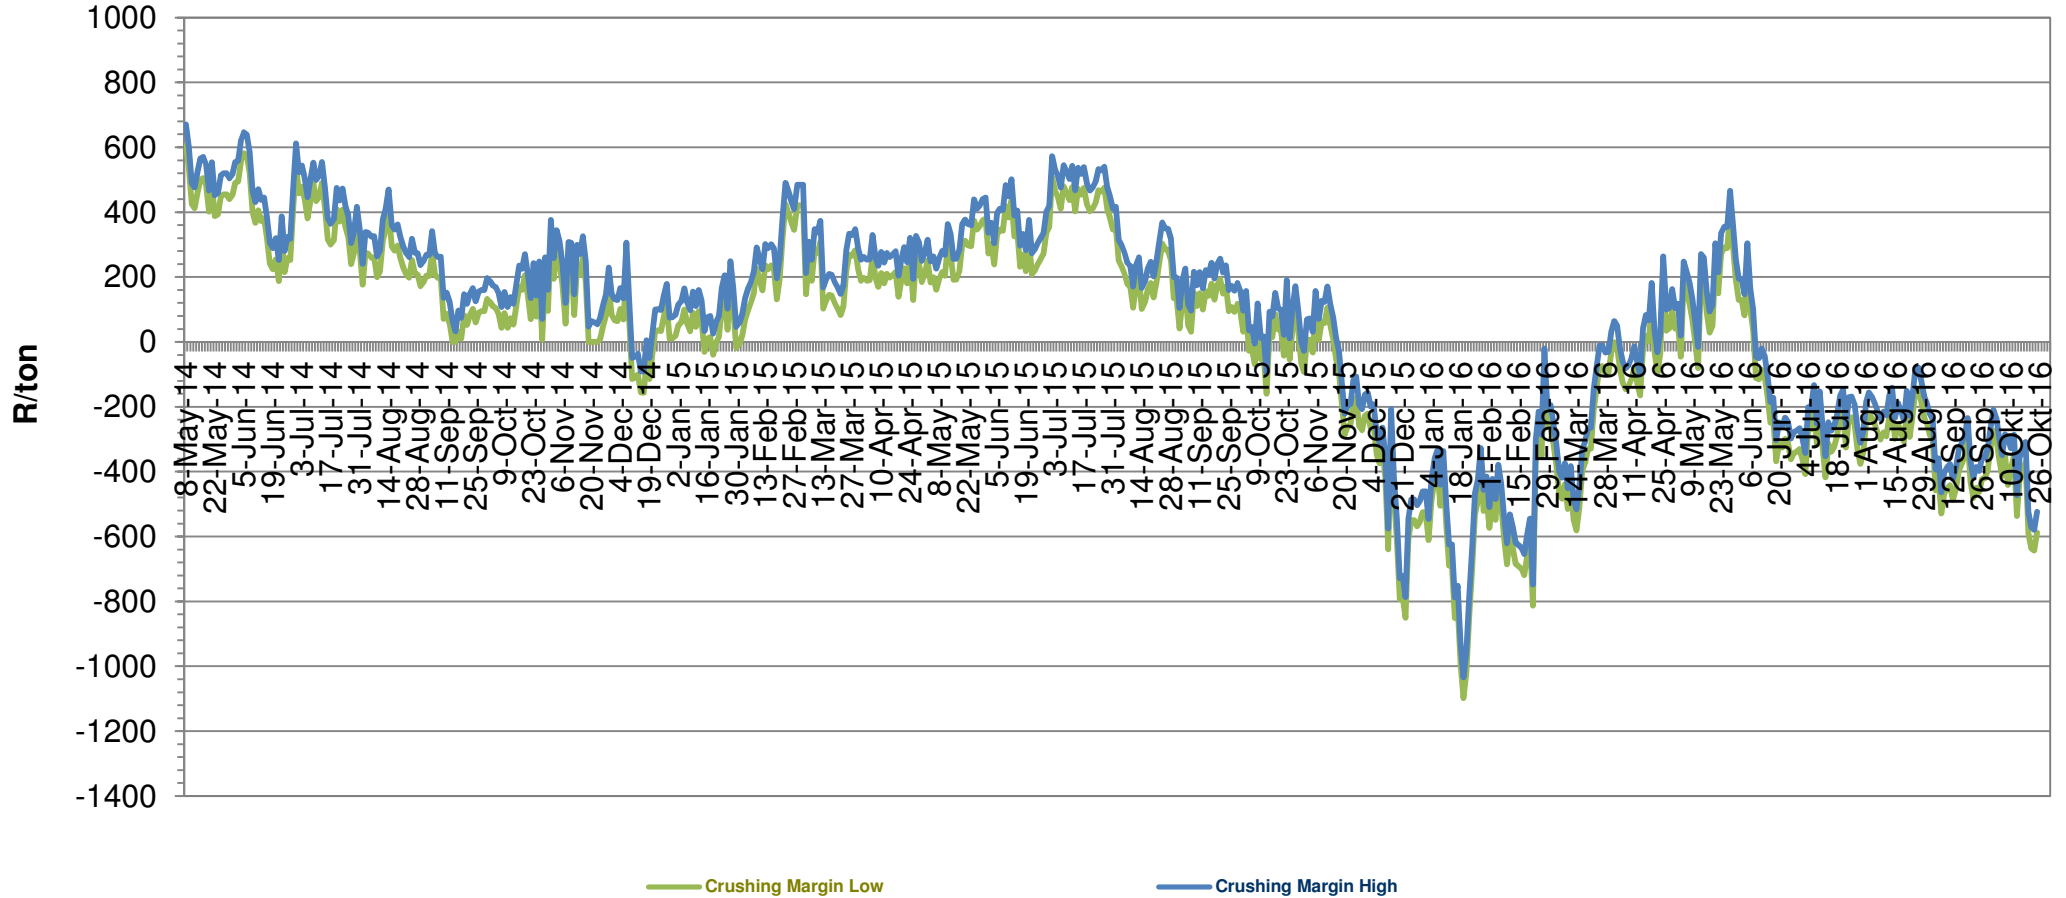

PRYSE VAN SOJABONE GELEWER IN RANDFONTEIN PRICES OF SOYBEANS DELIVERED IN RANDFONTEIN

Source: Grain SA