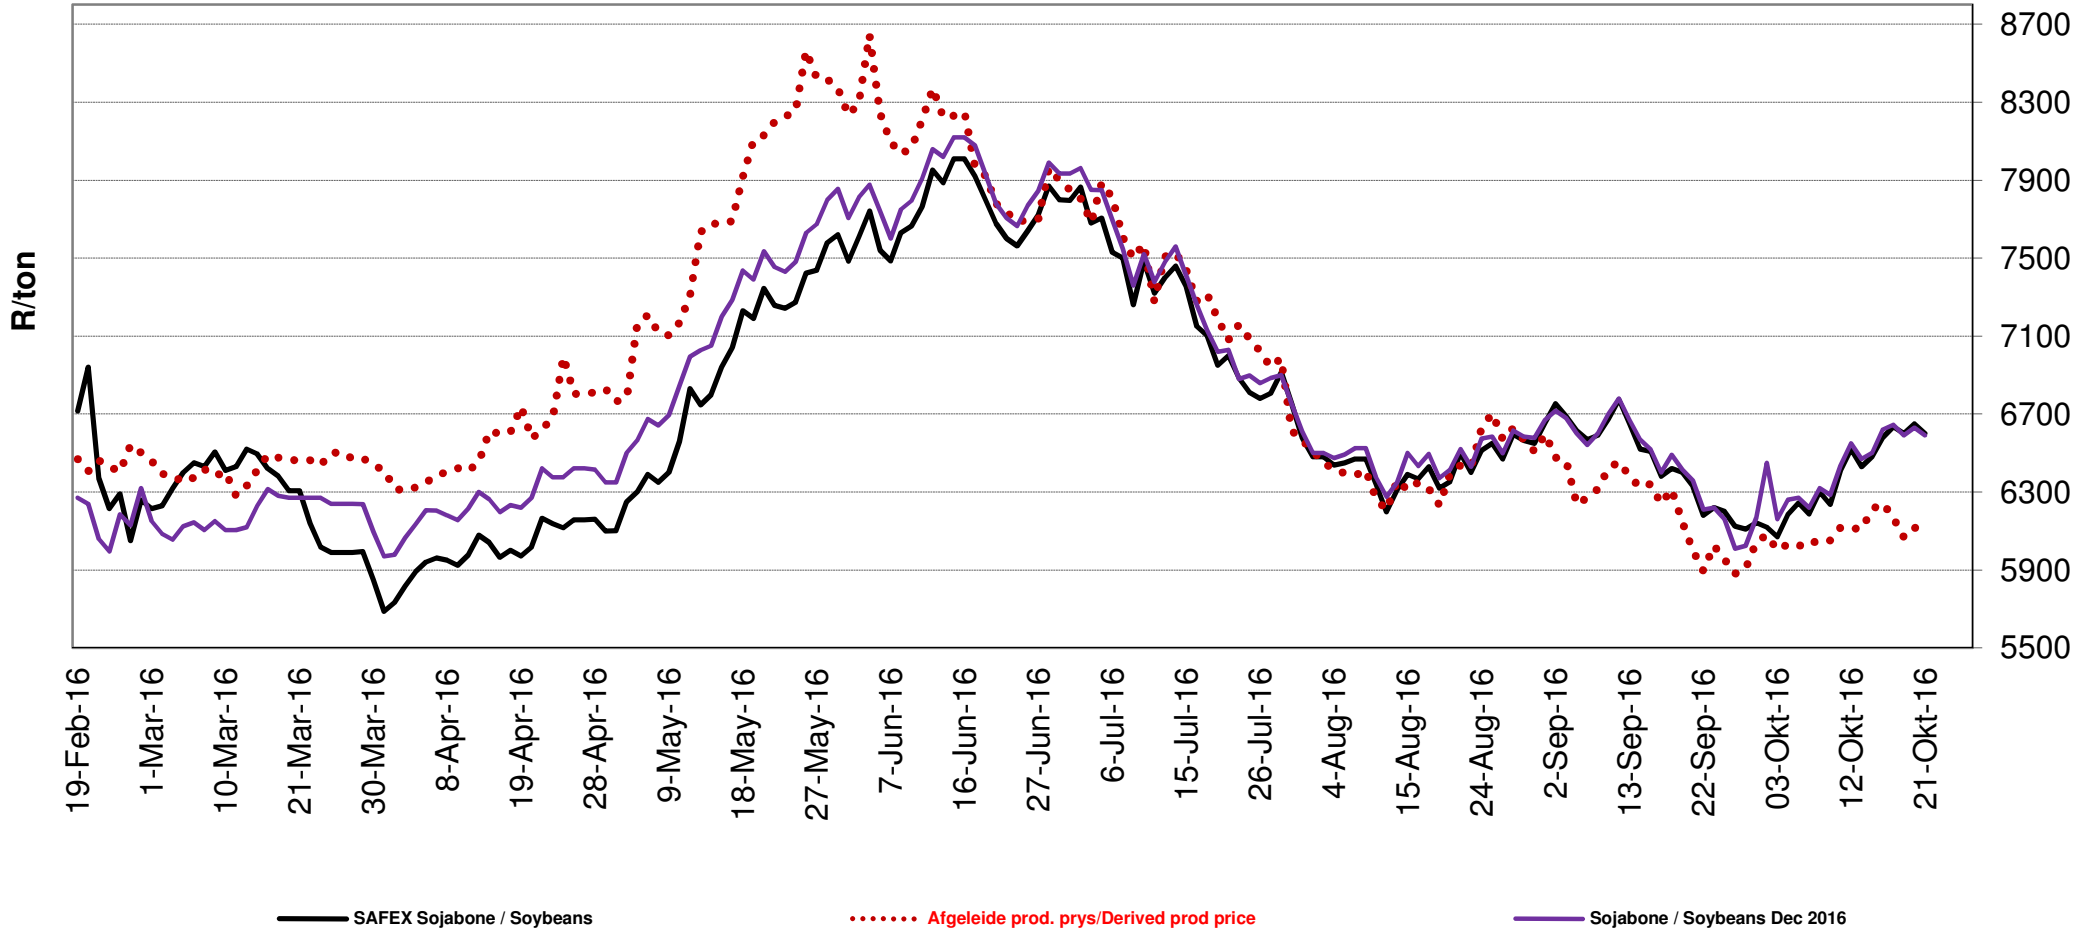

PRYSE VAN SOJABONE GELEWER IN RANDFONTEIN PRICES OF SOYBEANS DELIVERED IN RANDFONTEIN

Source: Grain SA