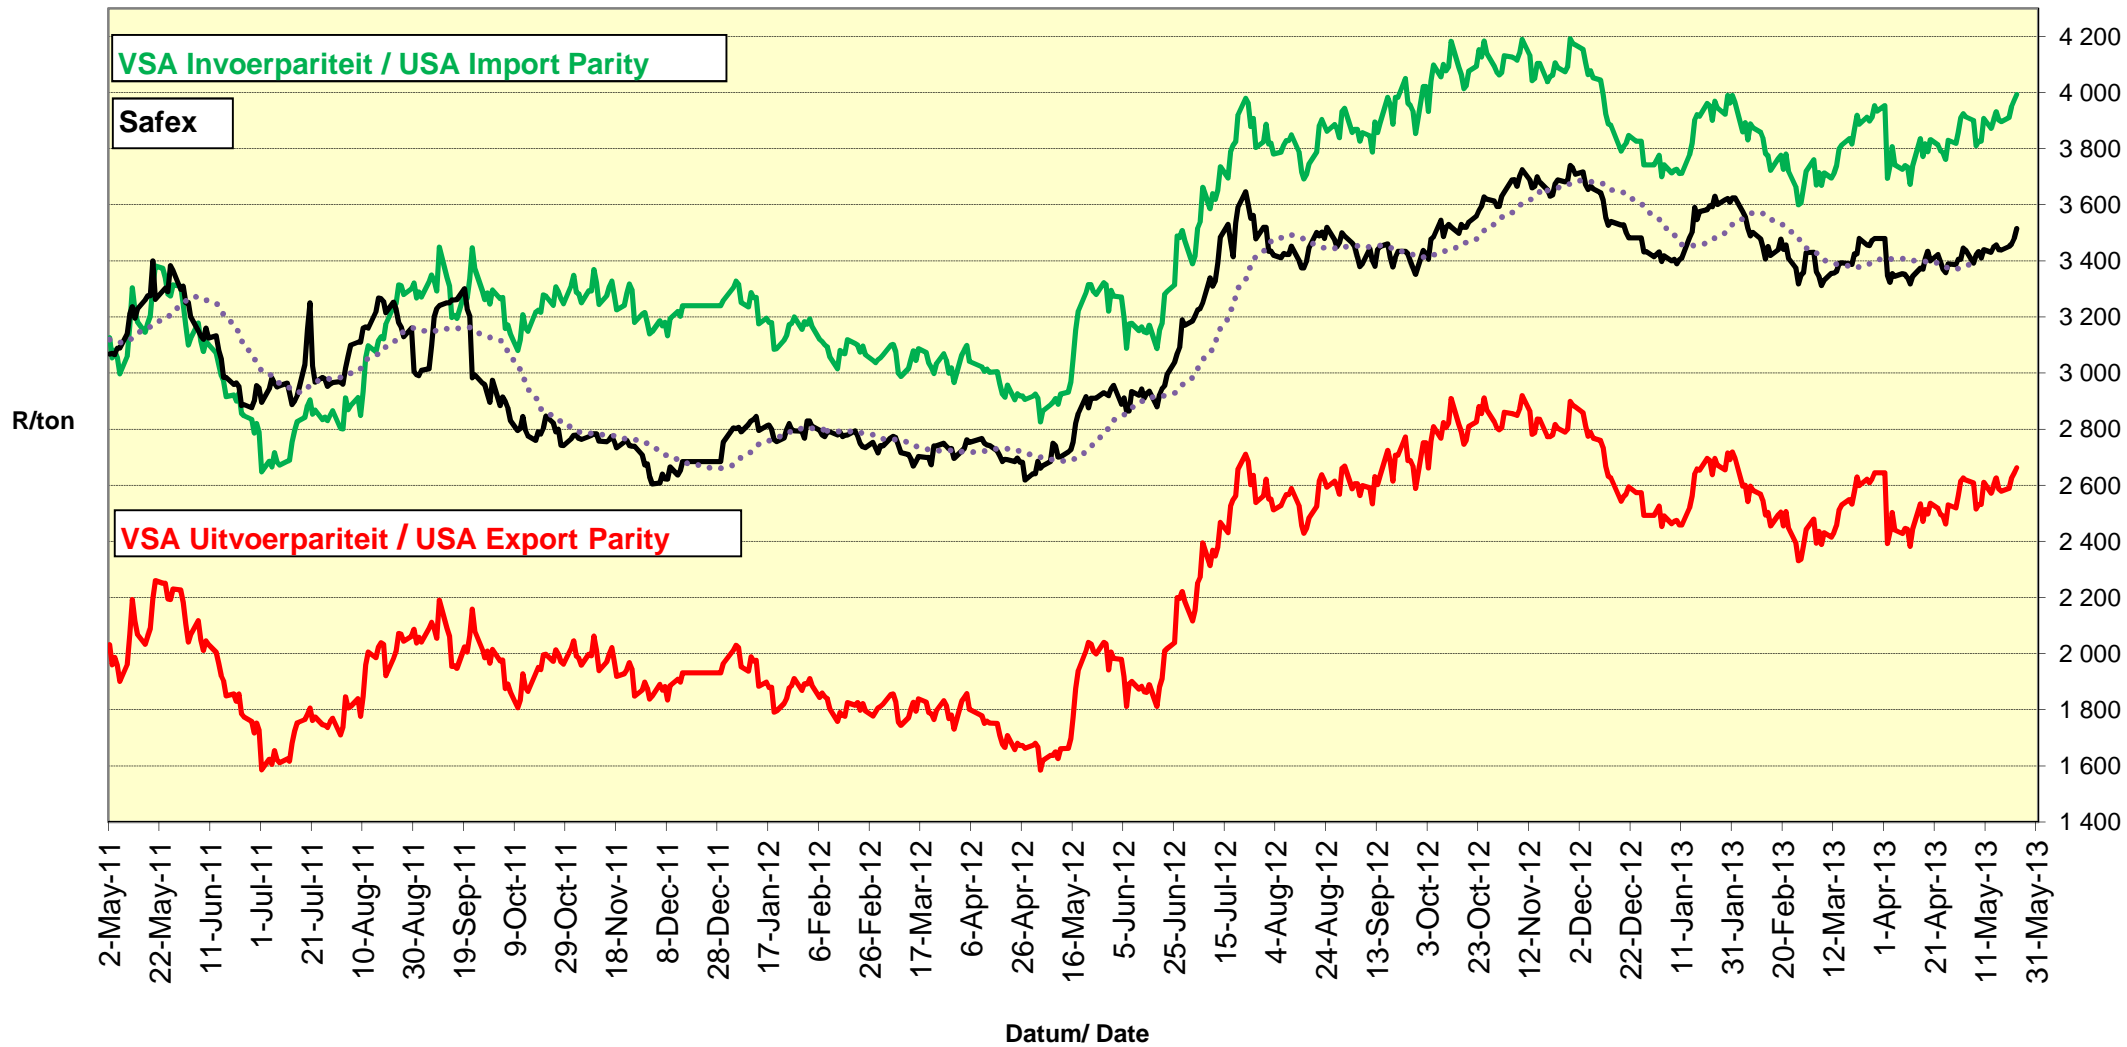

**PRYSE VAN SUID AFRIKAANSE EN VSA KORING GELEWER IN RANDFONTEIN
PRICES OF SOUTH AFRICAN AND USA WHEAT DELIVERED IN RANDFONTEIN**

PRYSE VAN RSA EN ARGENTYNSE KORING GELEWER IN RANDFONTEIN

PRICES OF RSA AND ARGENTINEAN WHEAT DELIVERED IN RANDFONTEIN