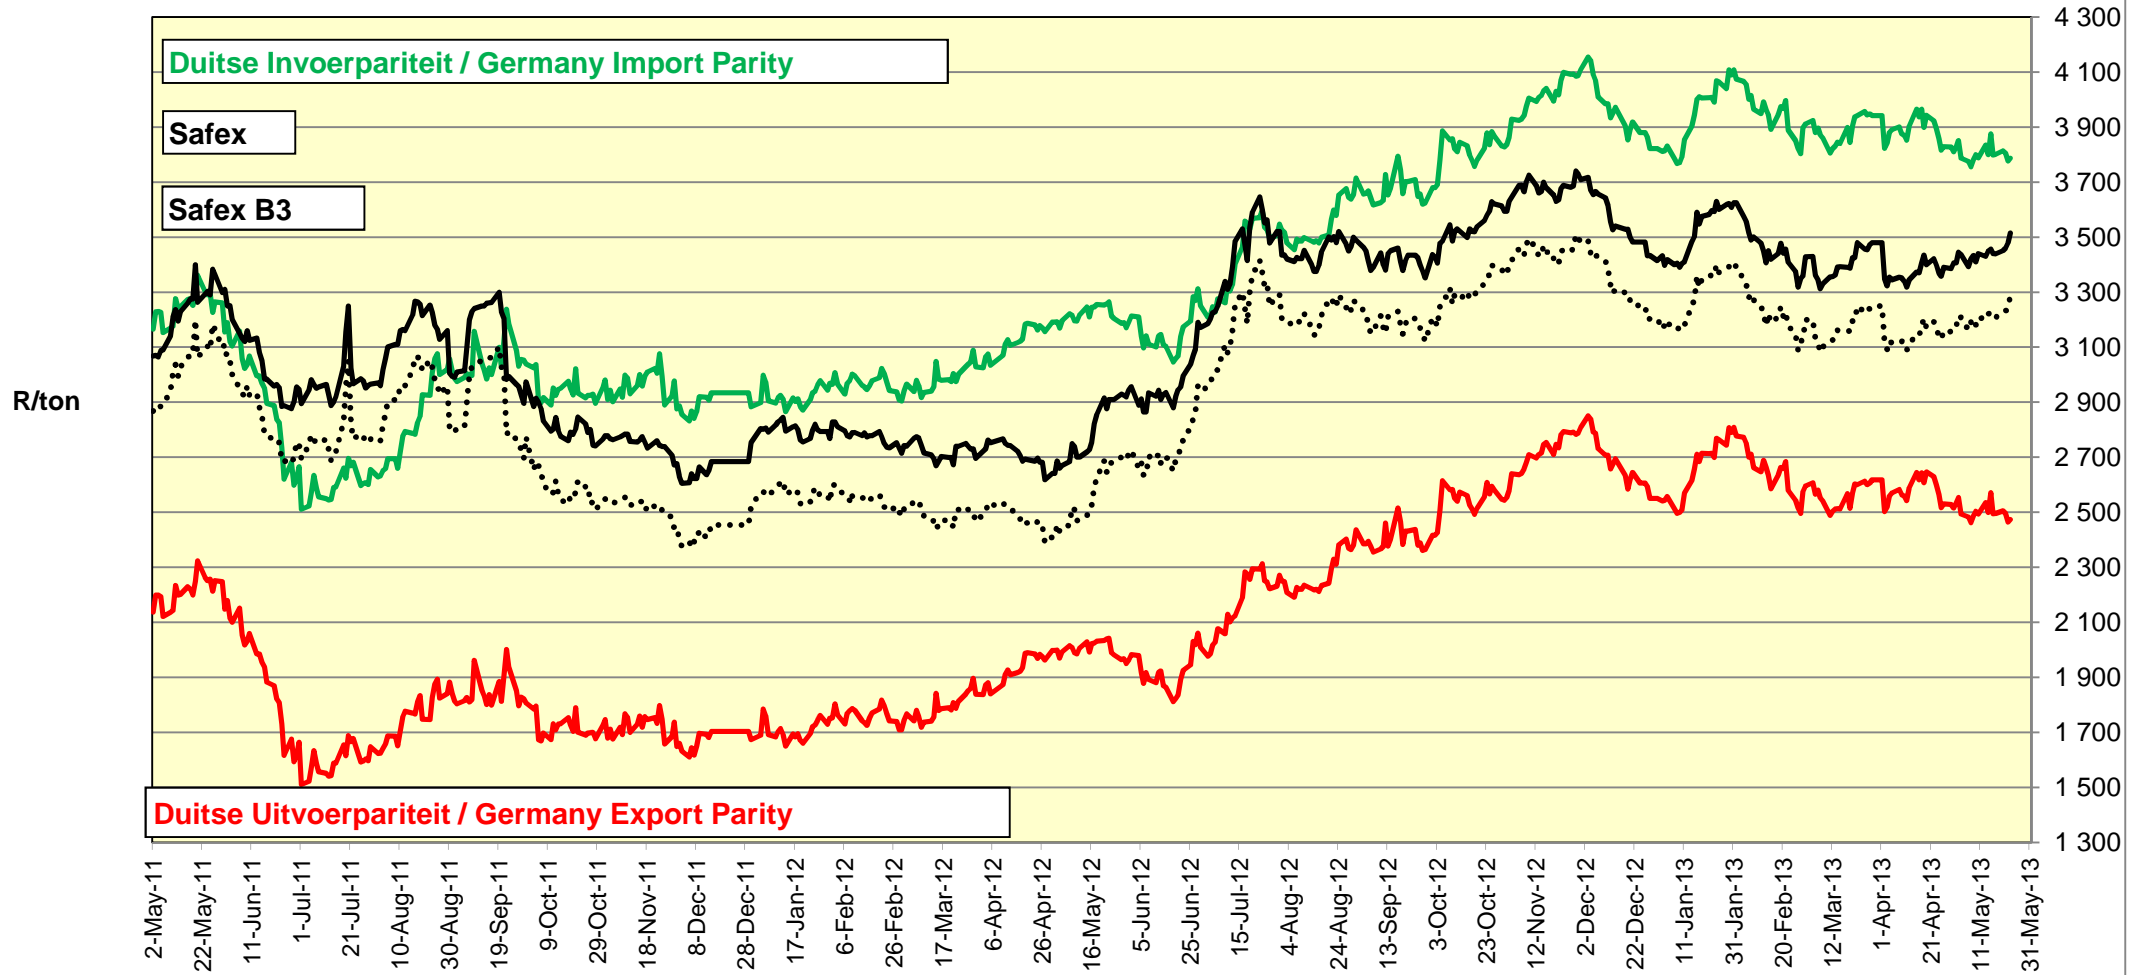

PRYSE VAN RSA EN DUITSE KORING GELEWER IN RANDFONTEIN PRICES OF RSA AND GERMAN WHEAT DELIVERED IN RANDFONTEIN