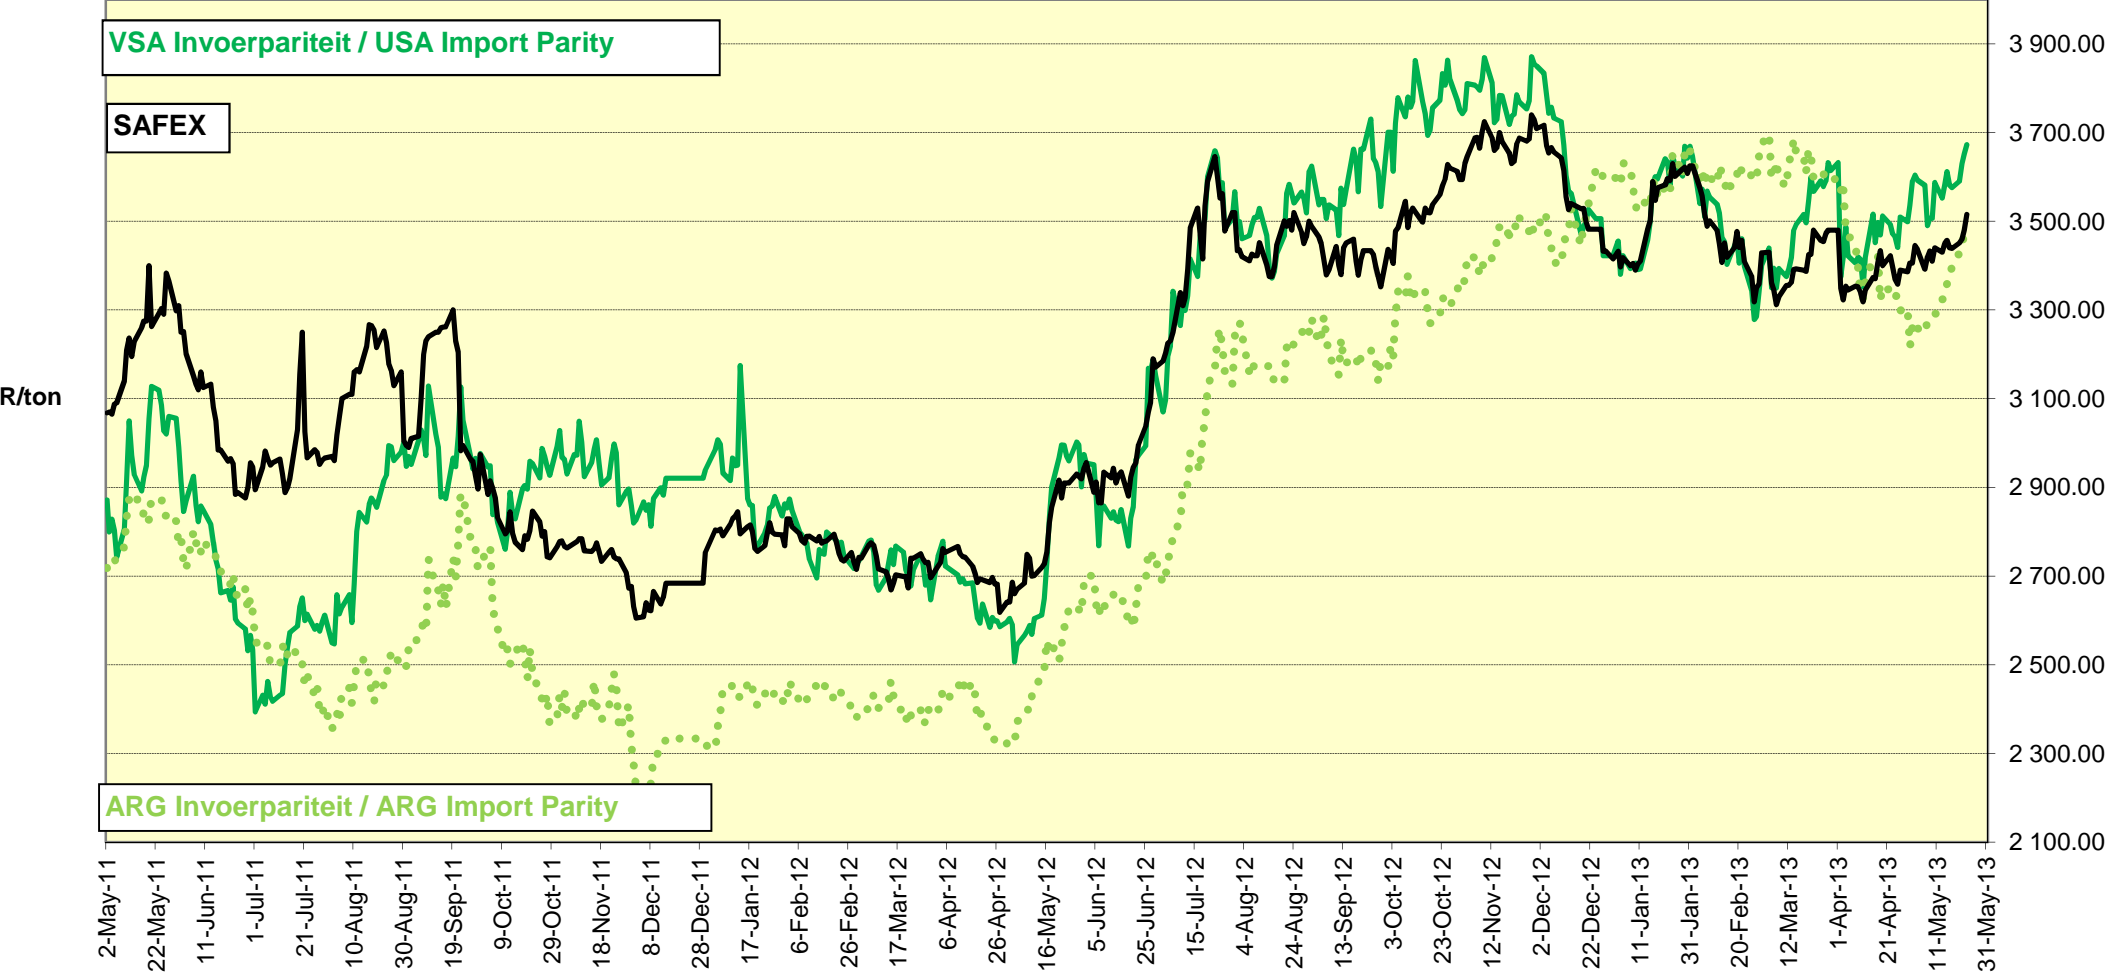

PRYSE VAN KORING GELEWER IN RANDFONTEIN PRICES OF WHEAT DELIVERED IN RANDFONTEIN

PRYSE VAN RSA EN DUITSE KORING GELEWER IN RANDFONTEIN PRICES OF RSA AND GERMAN WHEAT DELIVERED IN RANDFONTEIN

PRYSE VAN HRW KORING VIR LEWERING IN DESEMBER 2013 (RANDFONTEIN)
PRICES OF HRW WHEAT DELIVERED IN DECEMBER 2013 (RANDFONTEIN)

PRYSE VAN KORING GELEWER IN DURBAN HAWE PRICES OF WHEAT DELIVERED IN DURBAN HARBOUR

PRYSE VAN GARS GELEWER IN RANDFONTEIN PRICES OF BARLEY DELIVERED IN RANDFONTEIN

INVOERPARITEIT VAN VSA HRW KORING EN FRANSE VOERGARS IMPORT PARITY OF USA HRW AND FRANCE FEED BARLEY