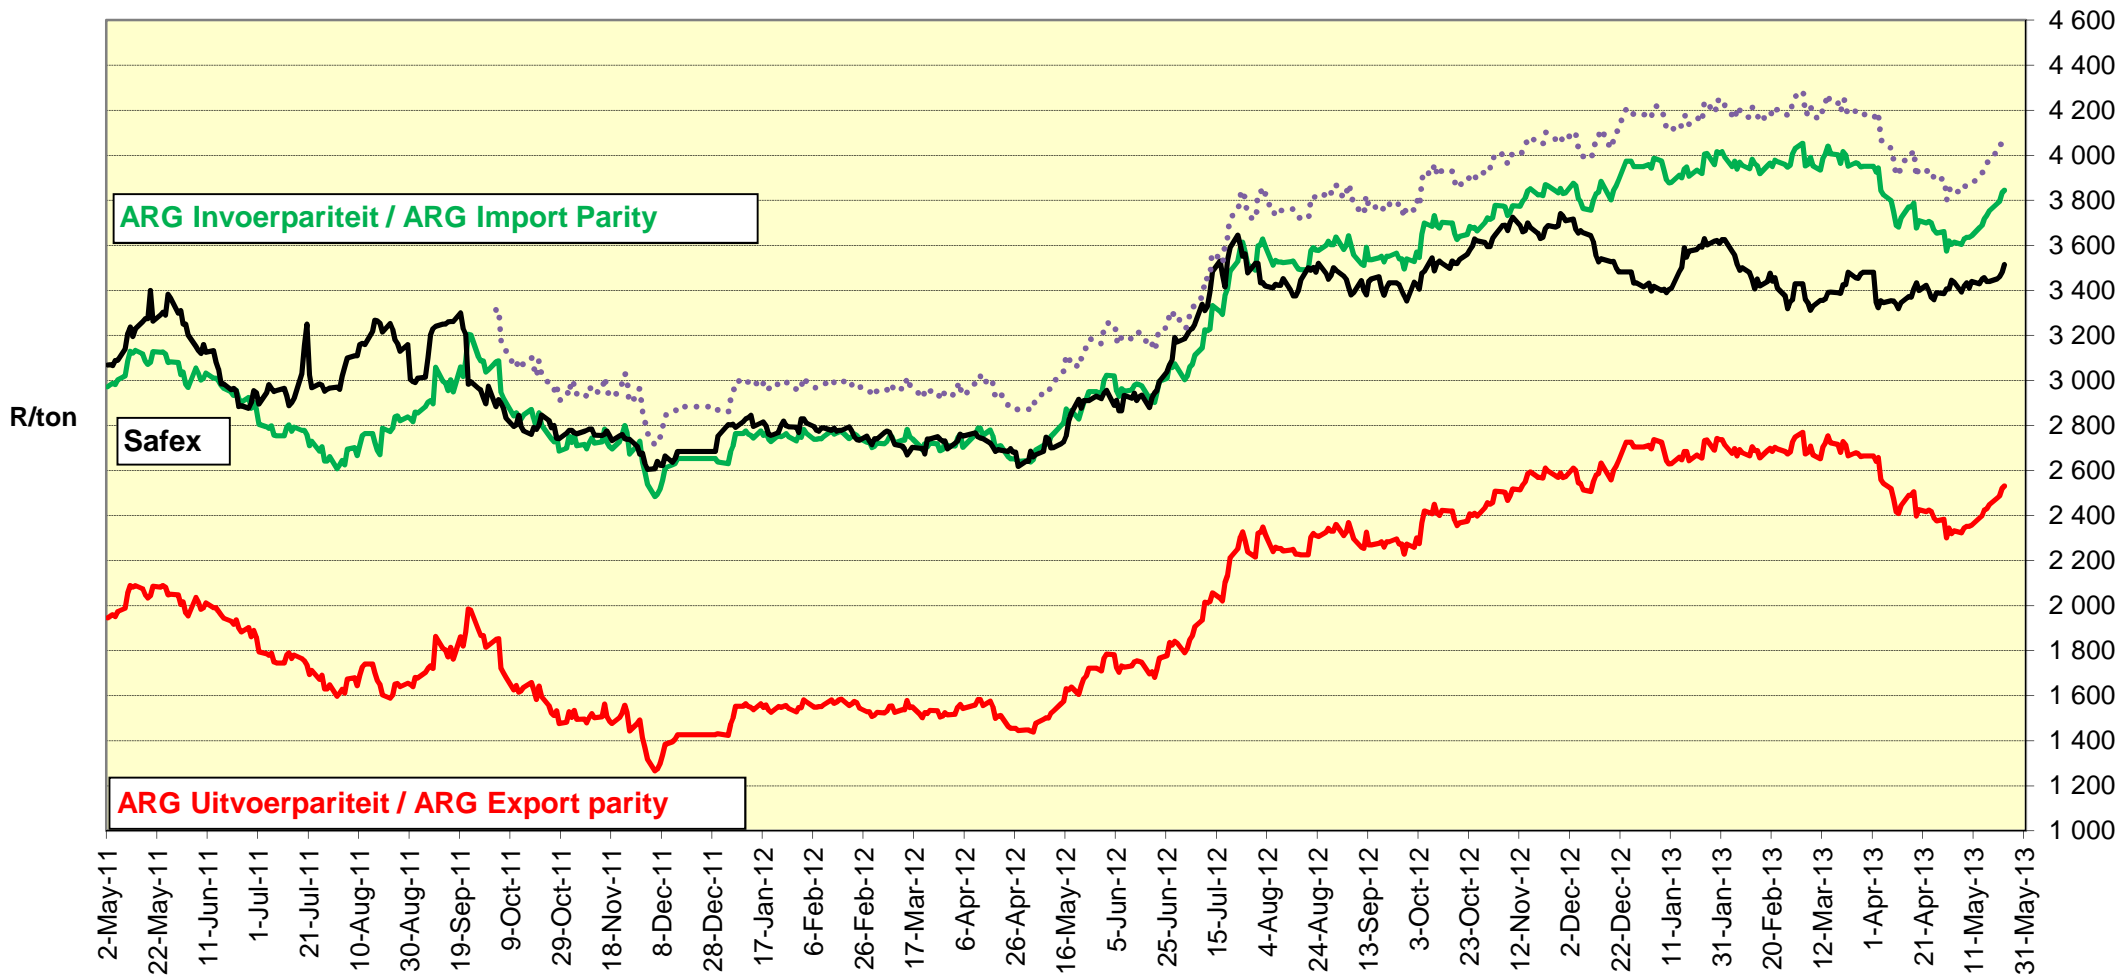

**PRYSE VAN SUID AFRIKAANSE EN VSA KORING GELEWER IN RANDFONTEIN
PRICES OF SOUTH AFRICAN AND USA WHEAT DELIVERED IN RANDFONTEIN**

PRYSE VAN RSA EN ARGENTYNSE KORING GELEWER IN RANDFONTEIN

PRICES OF RSA AND ARGENTINEAN WHEAT DELIVERED IN RANDFONTEIN

PRYSE VAN KORING GELEWER IN RANDFONTEIN PRICES OF WHEAT DELIVERED IN RANDFONTEIN

PRYSE VAN RSA EN DUITSE KORING GELEWER IN RANDFONTEIN PRICES OF RSA AND GERMAN WHEAT DELIVERED IN RANDFONTEIN

PRYSE VAN HRW KORING VIR LEWERING IN DESEMBER 2013 (RANDFONTEIN)
PRICES OF HRW WHEAT DELIVERED IN DECEMBER 2013 (RANDFONTEIN)