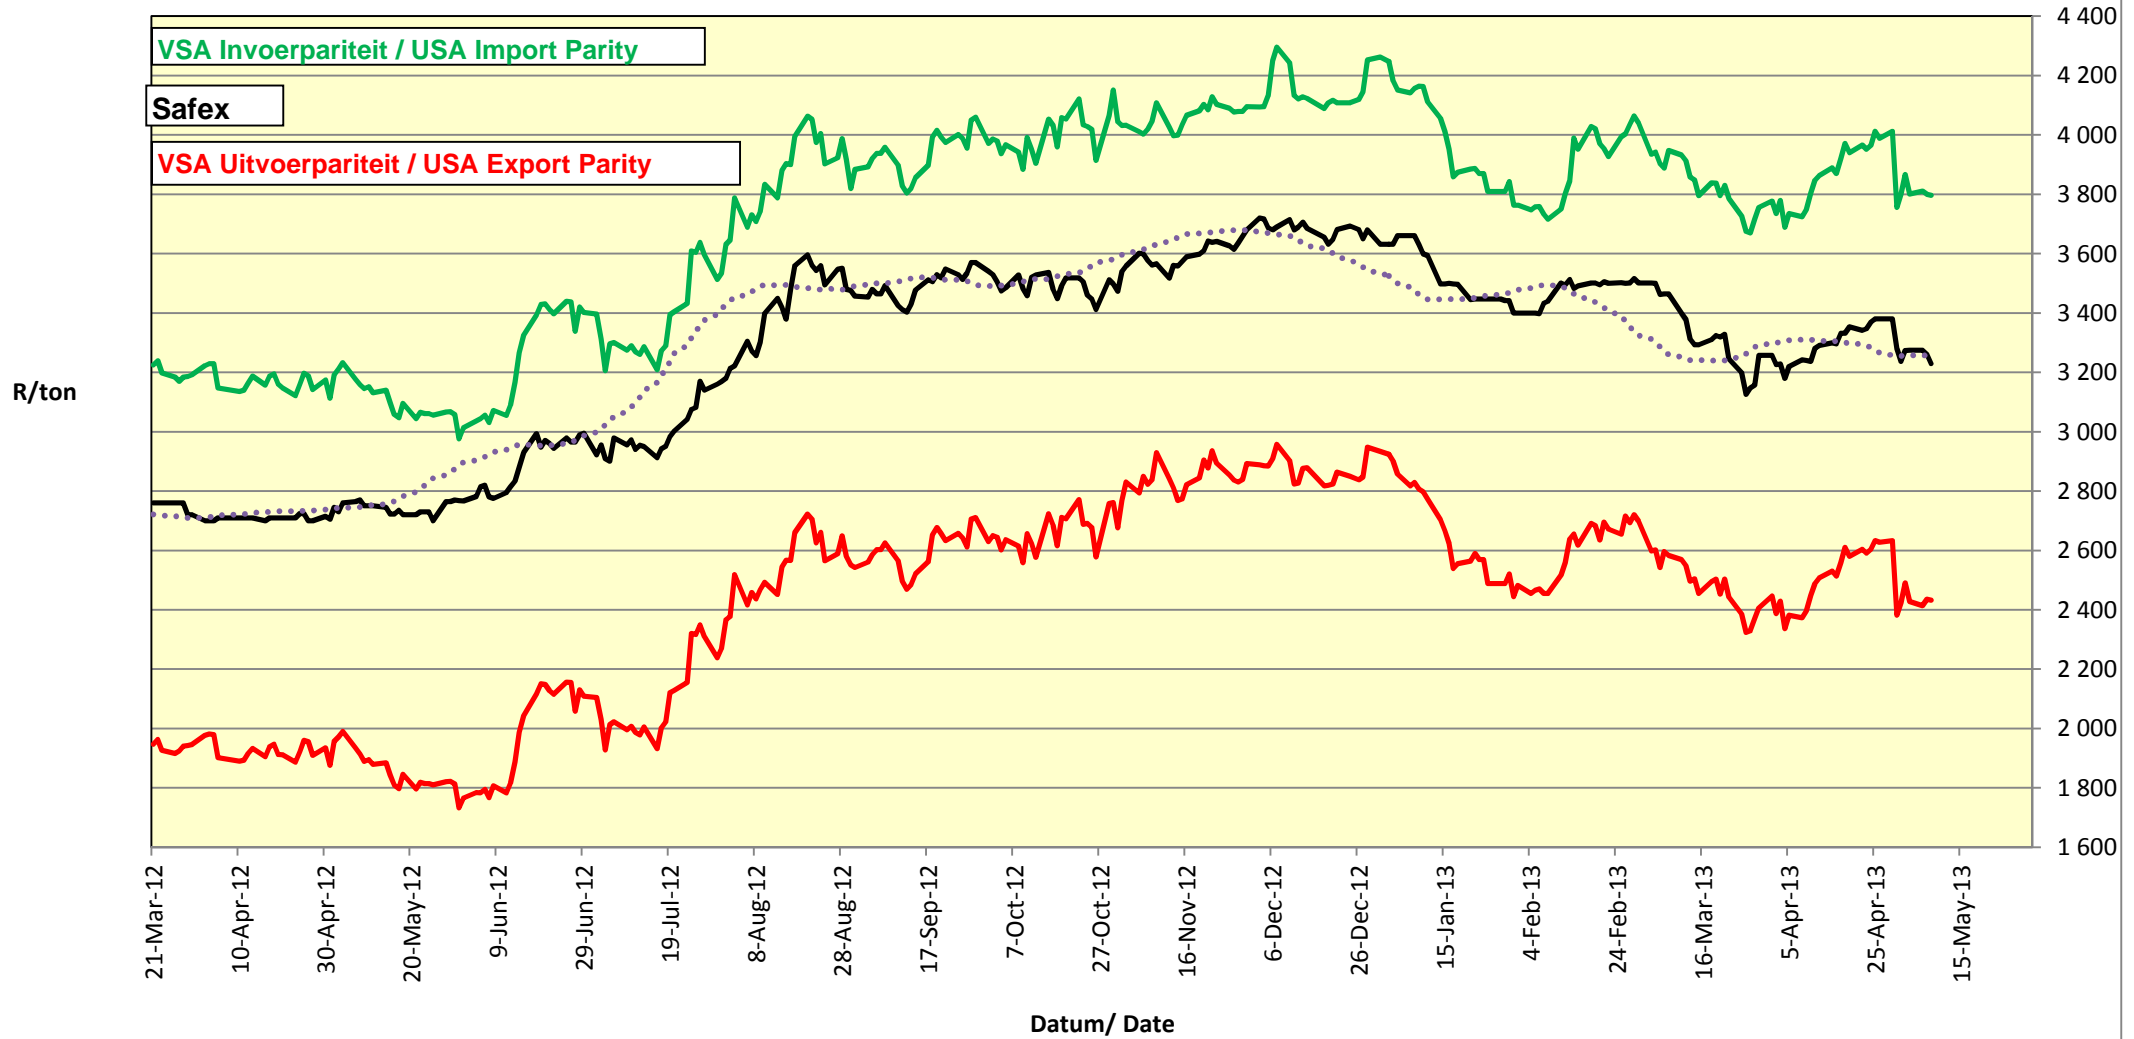

**PRYSE VAN SUID AFRIKAANSE EN VSA KORING GELEWER IN RANDFONTEIN
PRICES OF SOUTH AFRICAN AND USA WHEAT DELIVERED IN RANDFONTEIN**

PRYSE VAN RSA EN ARGENTYNSE KORING GELEWER IN RANDFONTEIN

PRICES OF RSA AND ARGENTINEAN WHEAT DELIVERED IN RANDFONTEIN

PRYSE VAN KORING GELEWER IN RANDFONTEIN PRICES OF WHEAT DELIVERED IN RANDFONTEIN

PRYSE VAN RSA EN DUITSE KORING GELEWER IN RANDFONTEIN PRICES OF RSA AND GERMAN WHEAT DELIVERED IN RANDFONTEIN

PRYSE VAN HRW KORING VIR LEWERING IN DESEMBER 2013 (RANDFONTEIN)
PRICES OF HRW WHEAT DELIVERED IN DECEMBER 2013 (RANDFONTEIN)

PRYSE VAN KORING GELEWER IN DURBAN HAWE PRICES OF WHEAT DELIVERED IN DURBAN HARBOUR

PRYSE VAN GARS GELEWER IN RANDFONTEIN PRICES OF BARLEY DELIVERED IN RANDFONTEIN

INVOERPARITEIT VAN VSA HRW KORING EN FRANSE VOERGARS IMPORT PARITY OF USA HRW AND FRANCE FEED BARLEY