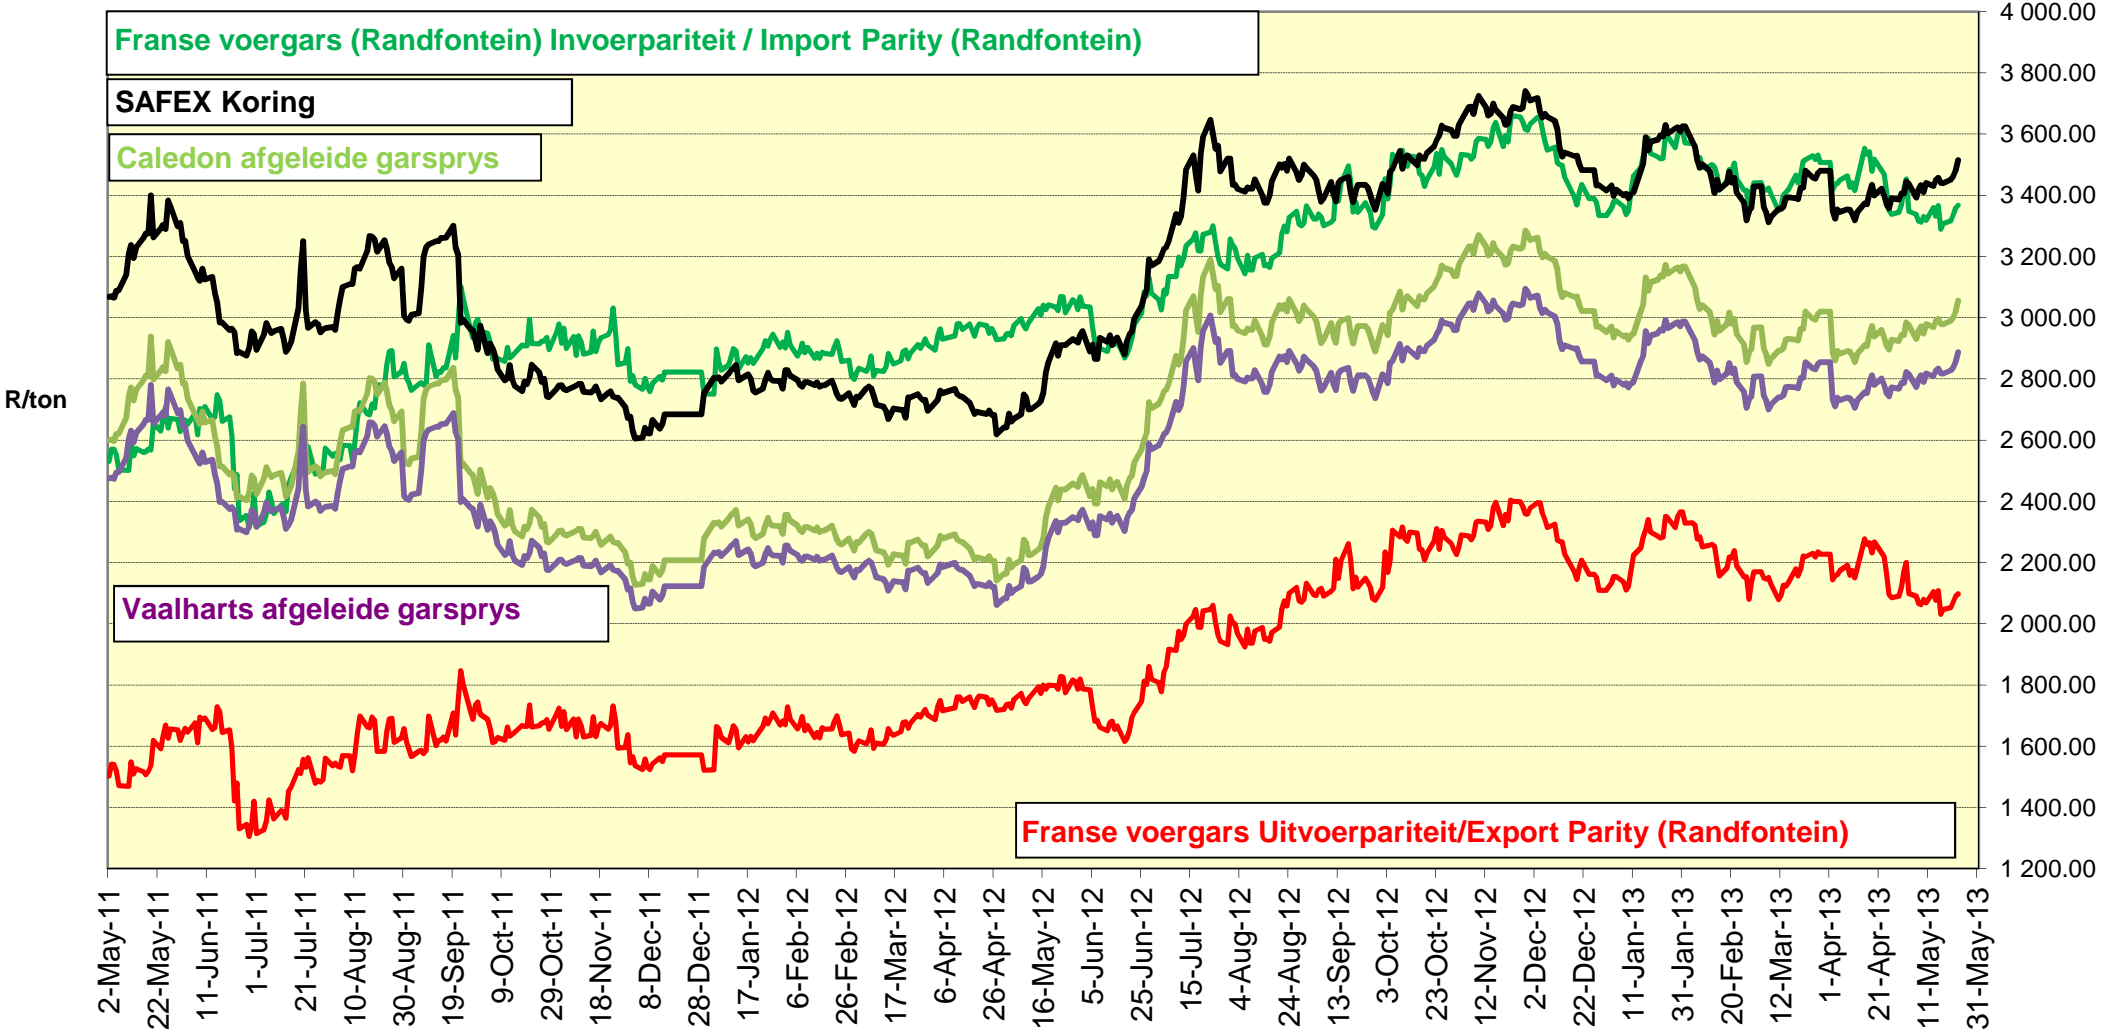

**PRYSE VAN SUID AFRIKAANSE EN VSA KORING GELEWER IN RANDFONTEIN
PRICES OF SOUTH AFRICAN AND USA WHEAT DELIVERED IN RANDFONTEIN**

PRYSE VAN RSA EN ARGENTYNSE KORING GELEWER IN RANDFONTEIN

PRICES OF RSA AND ARGENTINEAN WHEAT DELIVERED IN RANDFONTEIN

PRYSE VAN KORING GELEWER IN RANDFONTEIN PRICES OF WHEAT DELIVERED IN RANDFONTEIN

PRYSE VAN RSA EN DUITSE KORING GELEWER IN RANDFONTEIN PRICES OF RSA AND GERMAN WHEAT DELIVERED IN RANDFONTEIN

PRYSE VAN HRW KORING VIR LEWERING IN DESEMBER 2013 (RANDFONTEIN)
PRICES OF HRW WHEAT DELIVERED IN DECEMBER 2013 (RANDFONTEIN)

PRYSE VAN KORING GELEWER IN DURBAN HAWE PRICES OF WHEAT DELIVERED IN DURBAN HARBOUR

PRYSE VAN GARS GELEWER IN RANDFONTEIN PRICES OF BARLEY DELIVERED IN RANDFONTEIN

INVOERPARITEIT VAN VSA HRW KORING EN FRANSE VOERGARS IMPORT PARITY OF USA HRW AND FRANCE FEED BARLEY