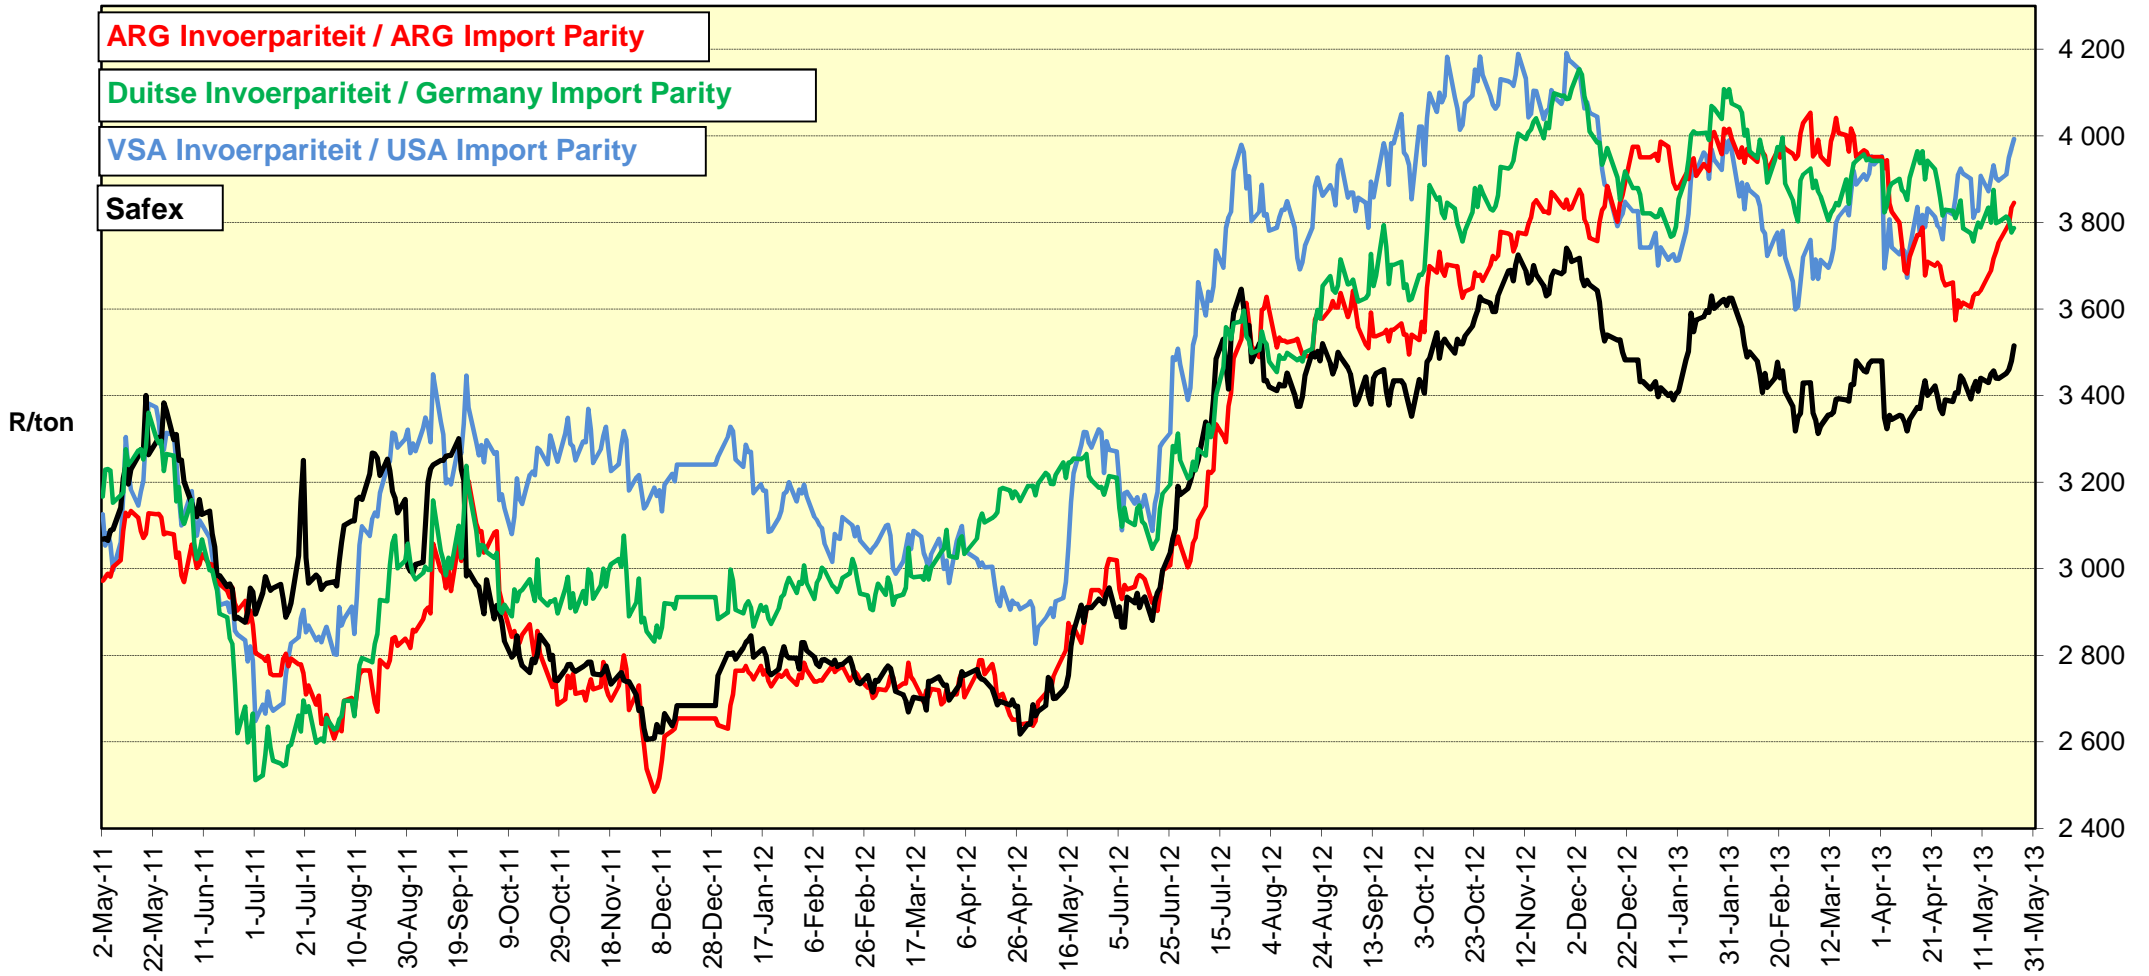

PRYSE VAN KORING GELEWER IN RANDFONTEIN PRICES OF WHEAT DELIVERED IN RANDFONTEIN