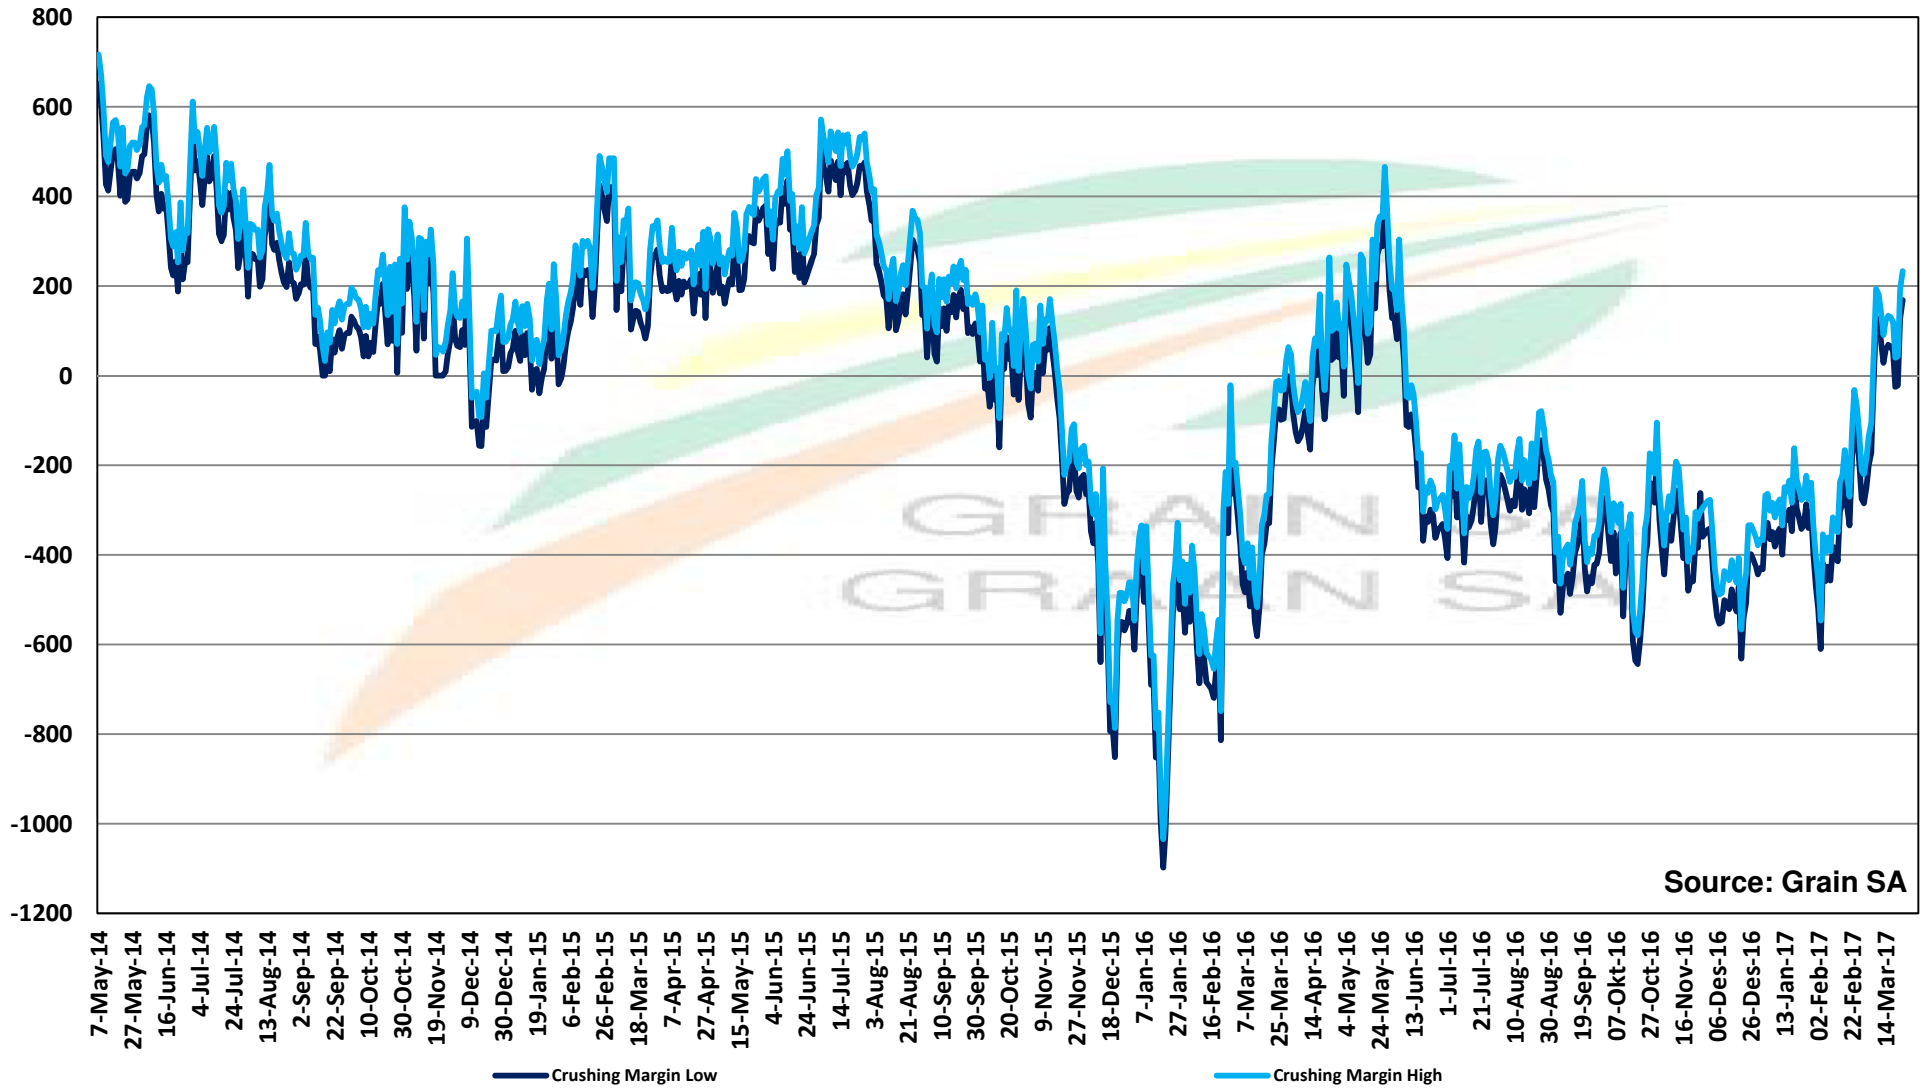

PRICES OF SOYBEAN CRUSHING MARGIN PRYSE VAN SOJABOON PERSMARGE

Source: Grain SA