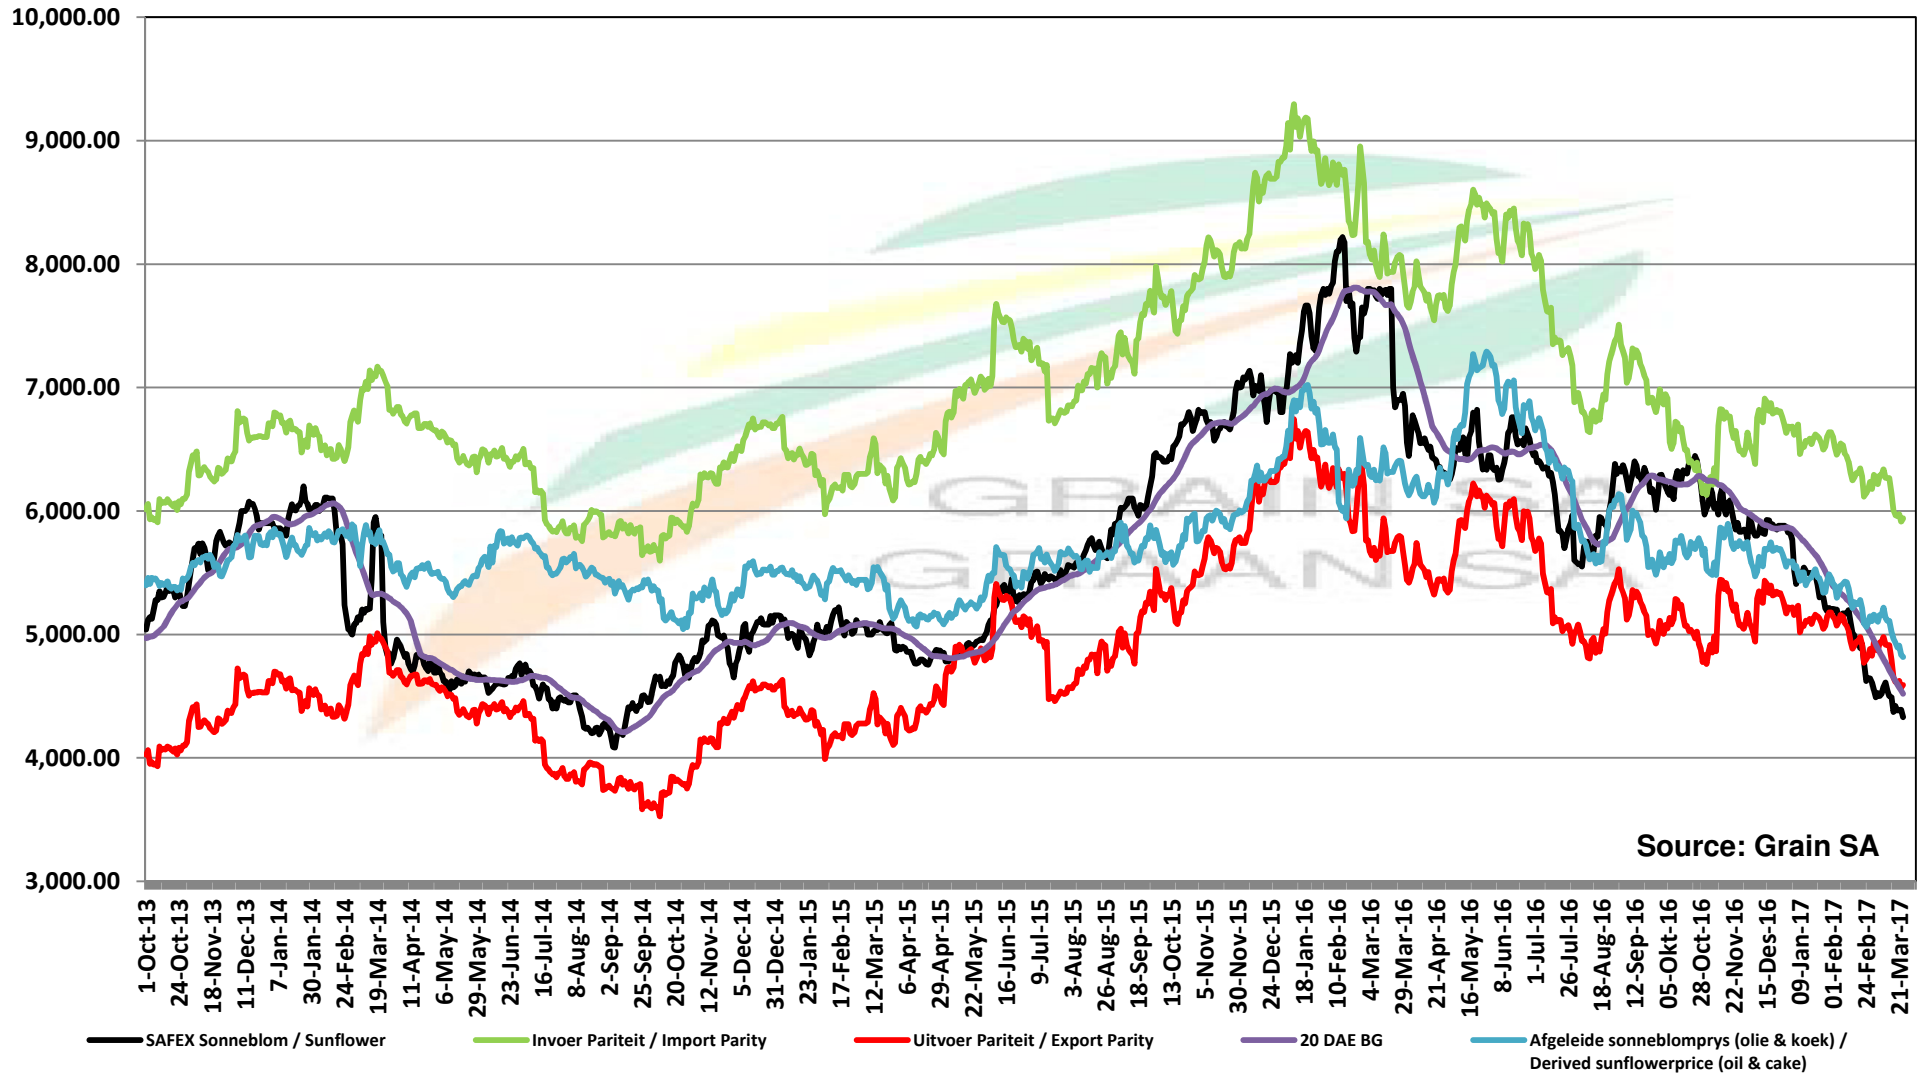

# PRICES OF EU SUNFLOWER SEED DELIVERED IN RANDFONTEIN PRYSE VAN EU SONNEBLMSAAD GELEWER IN RANDFONTEIN