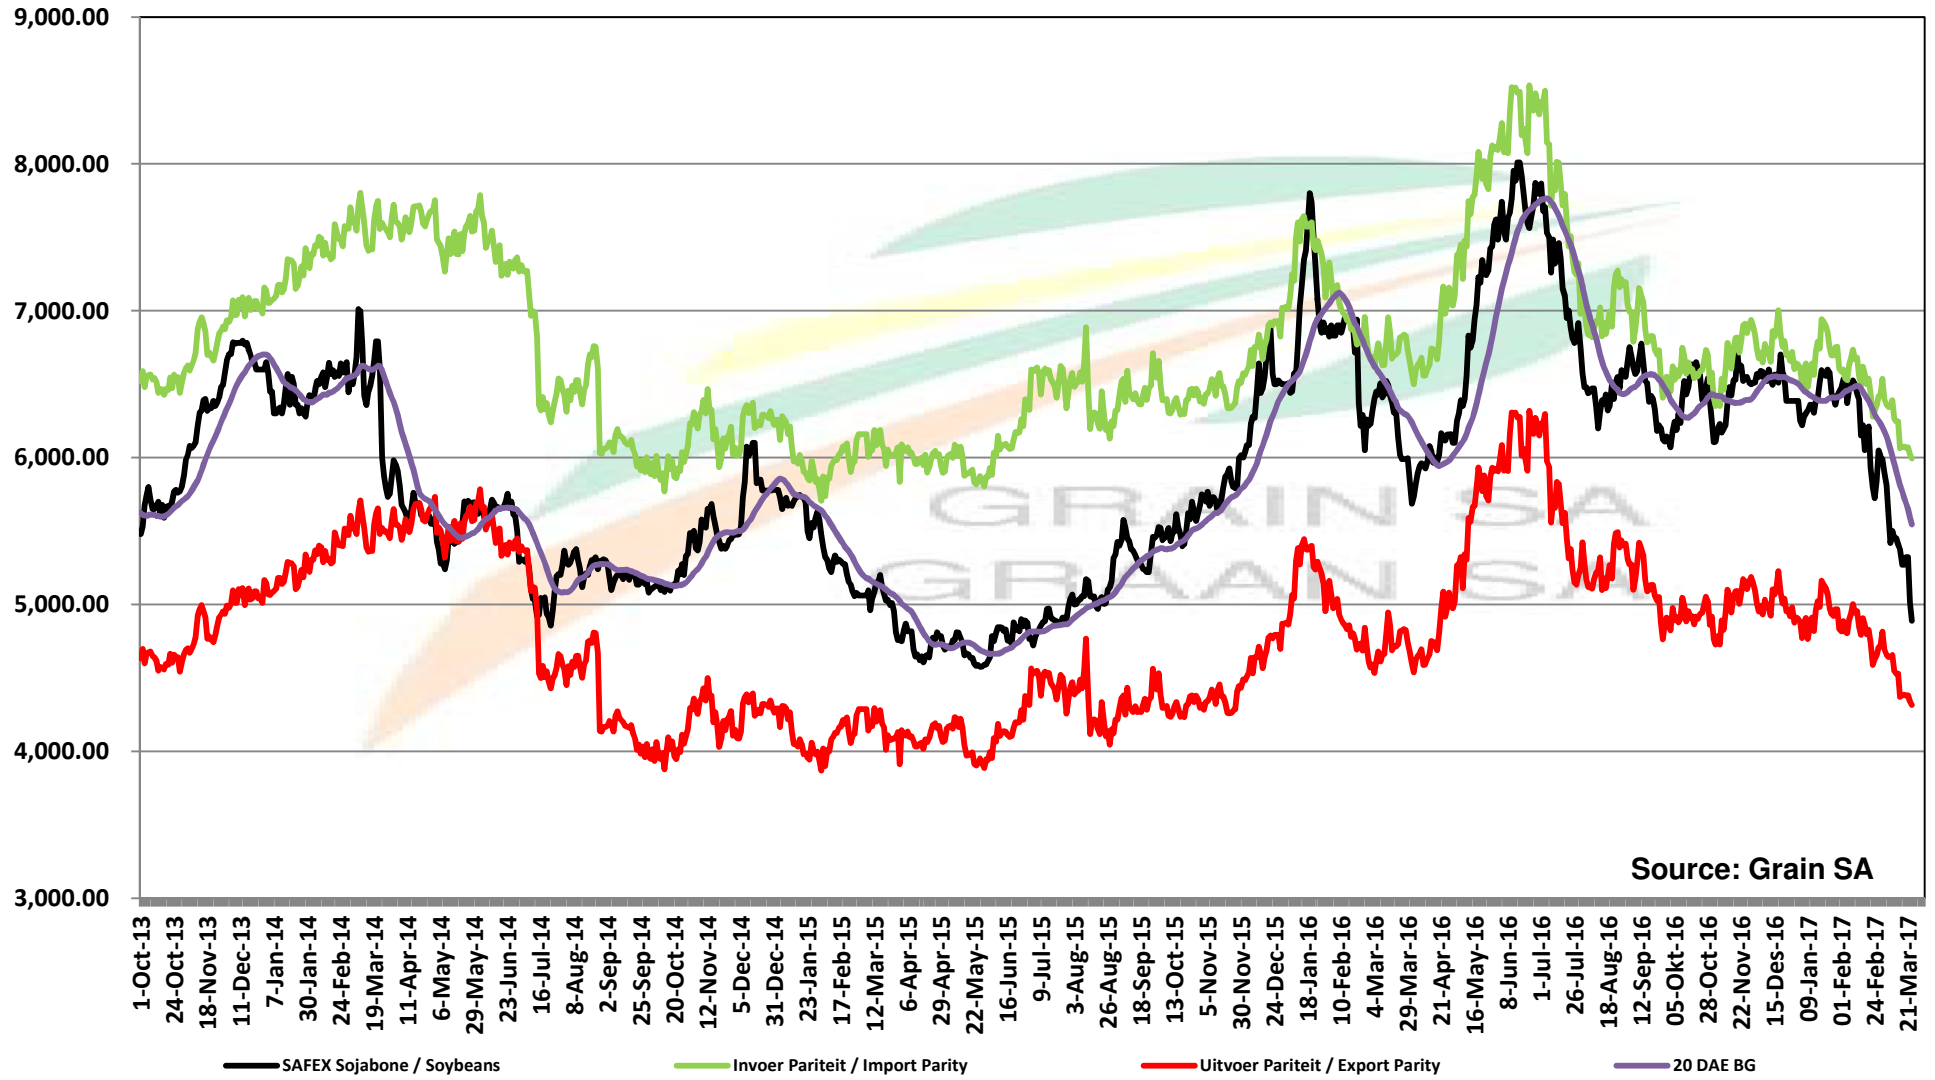

PRICES OF SOYBEAN SEED DELIVERED IN RANDFONTEIN PRYSE VAN SOJABOONSAAD GELEWER IN RANDFONTEIN

Source: Grain SA