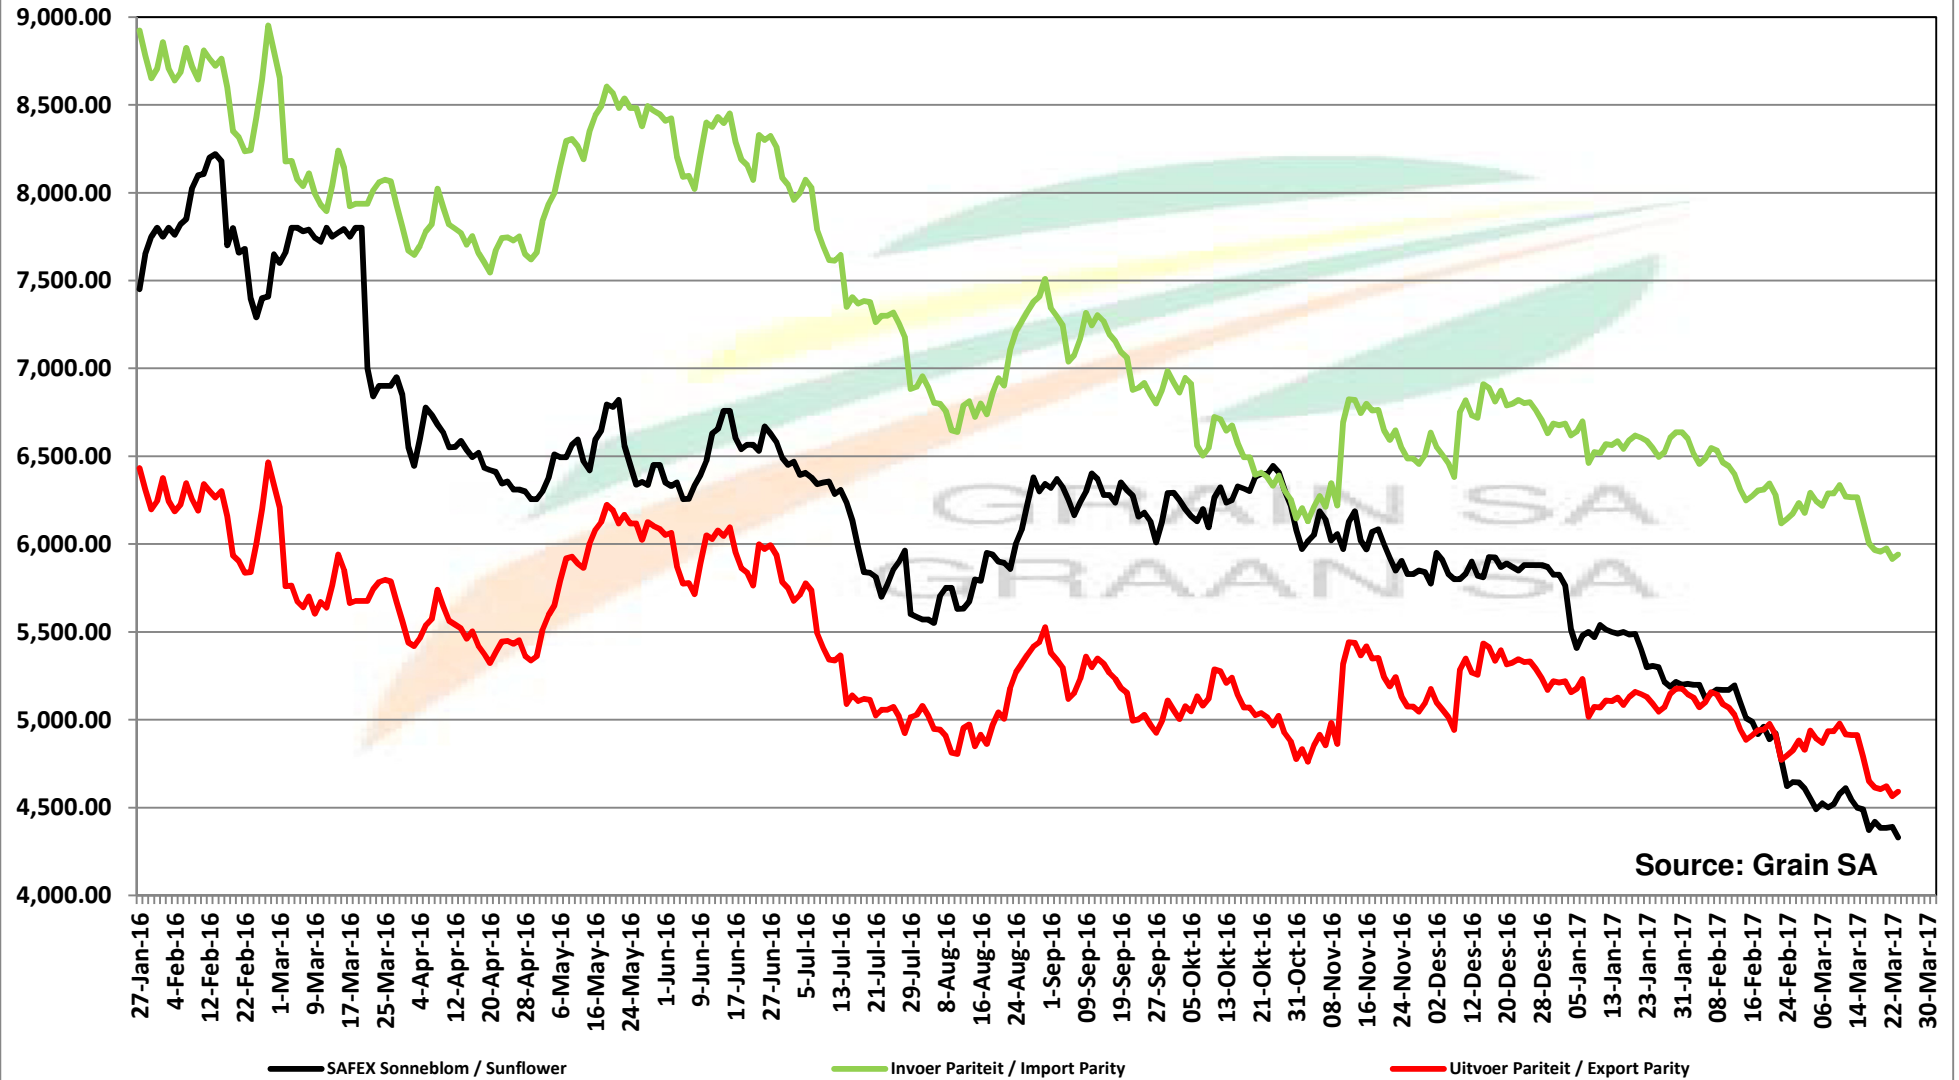

PRICES OF EU SUNFLOWER SEED DELIVERED IN RANDFONTEIN PRYSE VAN EU SONNEBLOMSAAD GELEWER IN RANDFONTEIN

Source: Grain SA