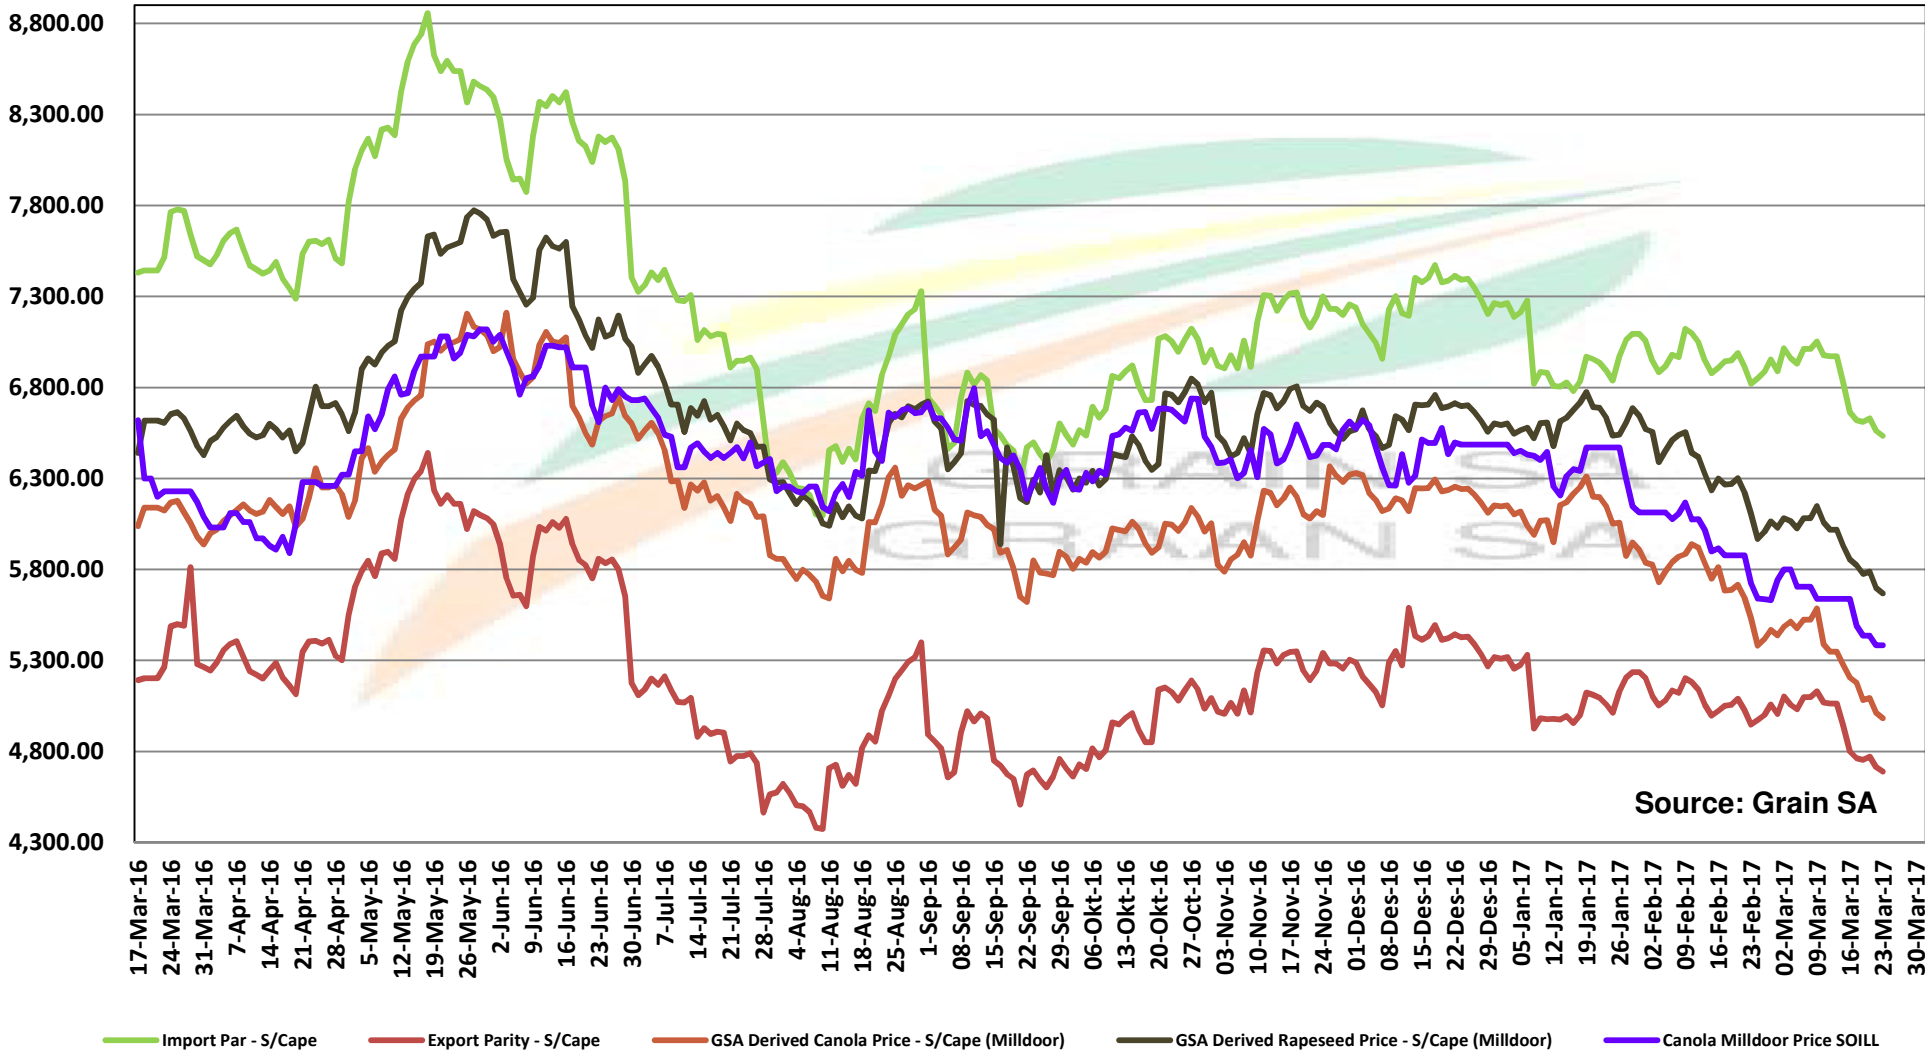

Prices of Canola in the South Cape (Swellendam) Canolapryse in die Suid-Kaap (Swellendam)