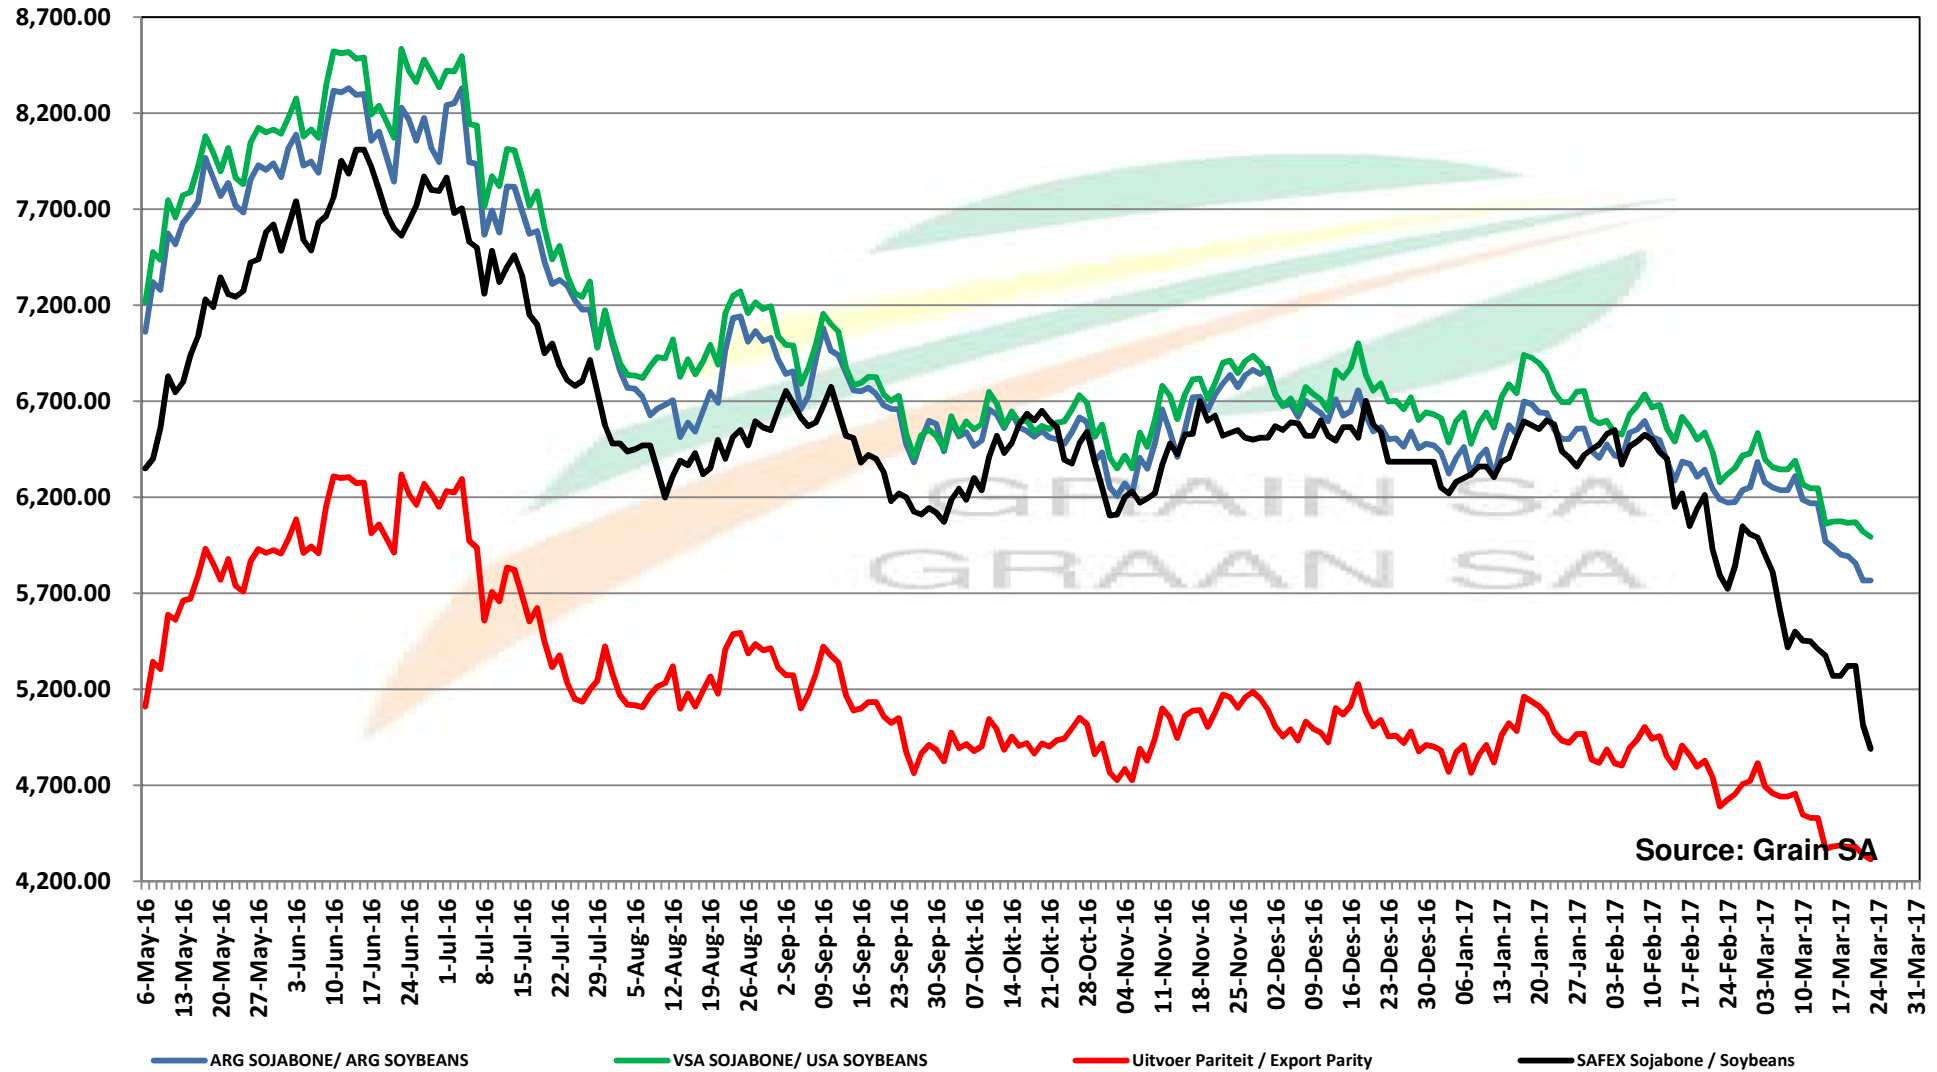

PRICES OF ARGENTINIAN SOYBEAN SEED DELIVERED IN RANDFONTEIN

PRYSE VAN ARGENTYNSE SOJABOONSAAD GELEWER IN RANDFONTEIN

Source: Grain SA