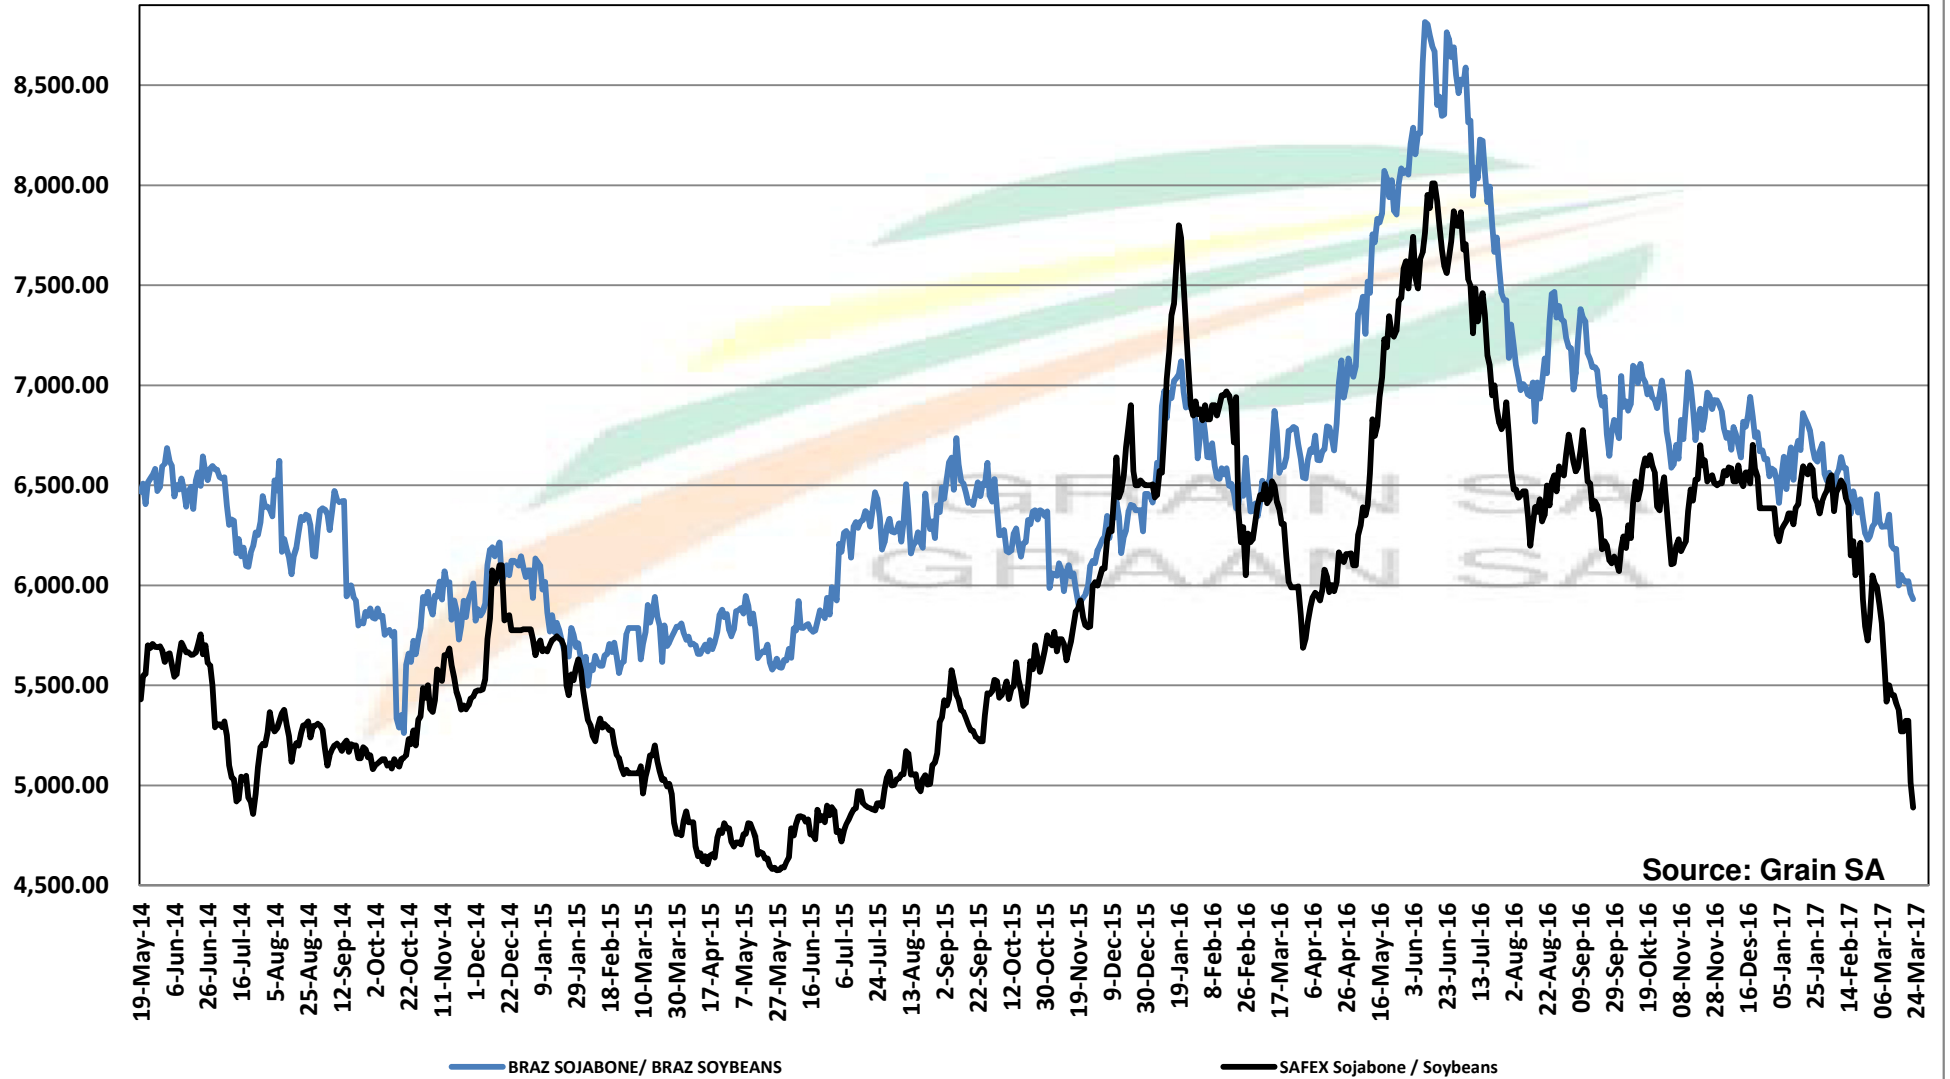

PRICES OF BRAZILIAN SOYBEAN DELIVERED IN RANDFONTEIN PRYSE VAN BRASILIAANSE SOJABONE GELEWER IN RANDFONTEIN