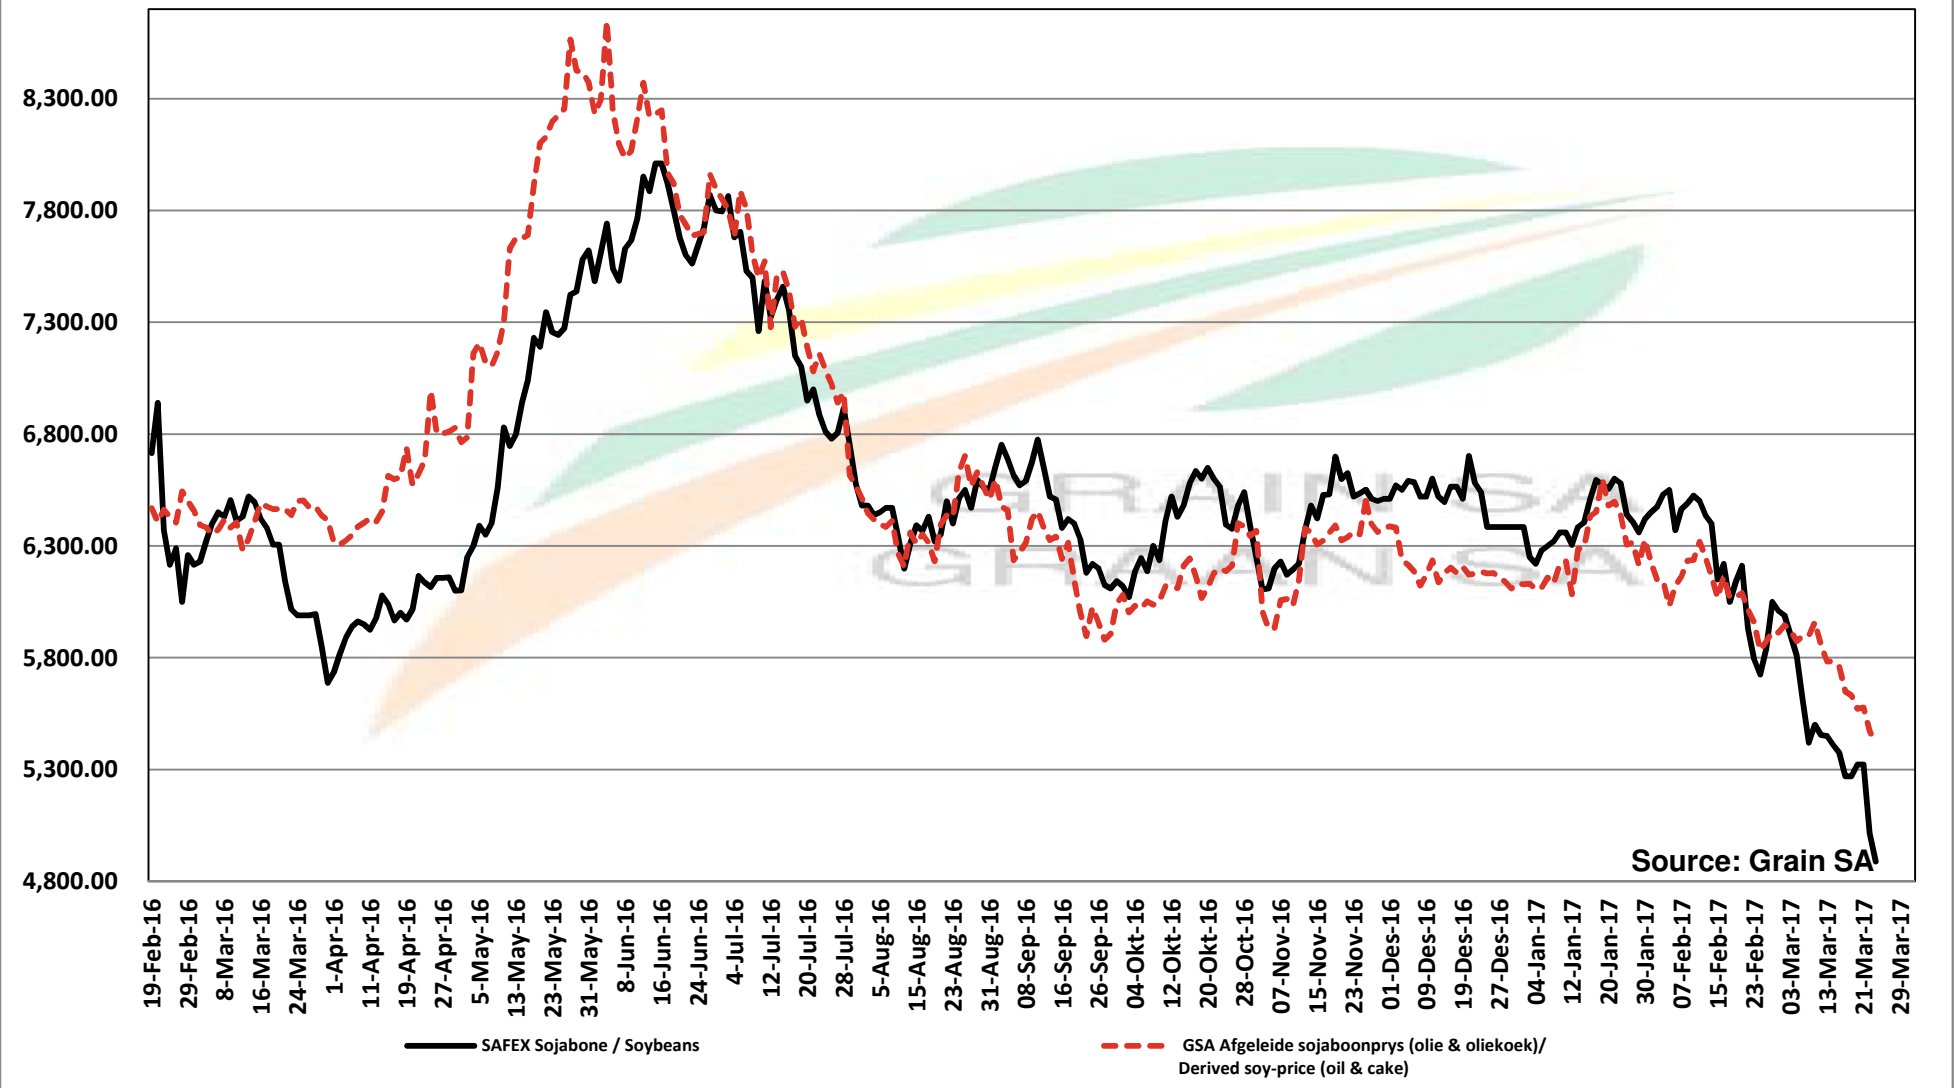

PRICES OF DERIVED SOYBEAN DELIVERED IN RANDFONTEIN PRYSE VAN AFGELEIDE SOJABONE GELEWER IN RANDFONTEIN

Source: Grain SA