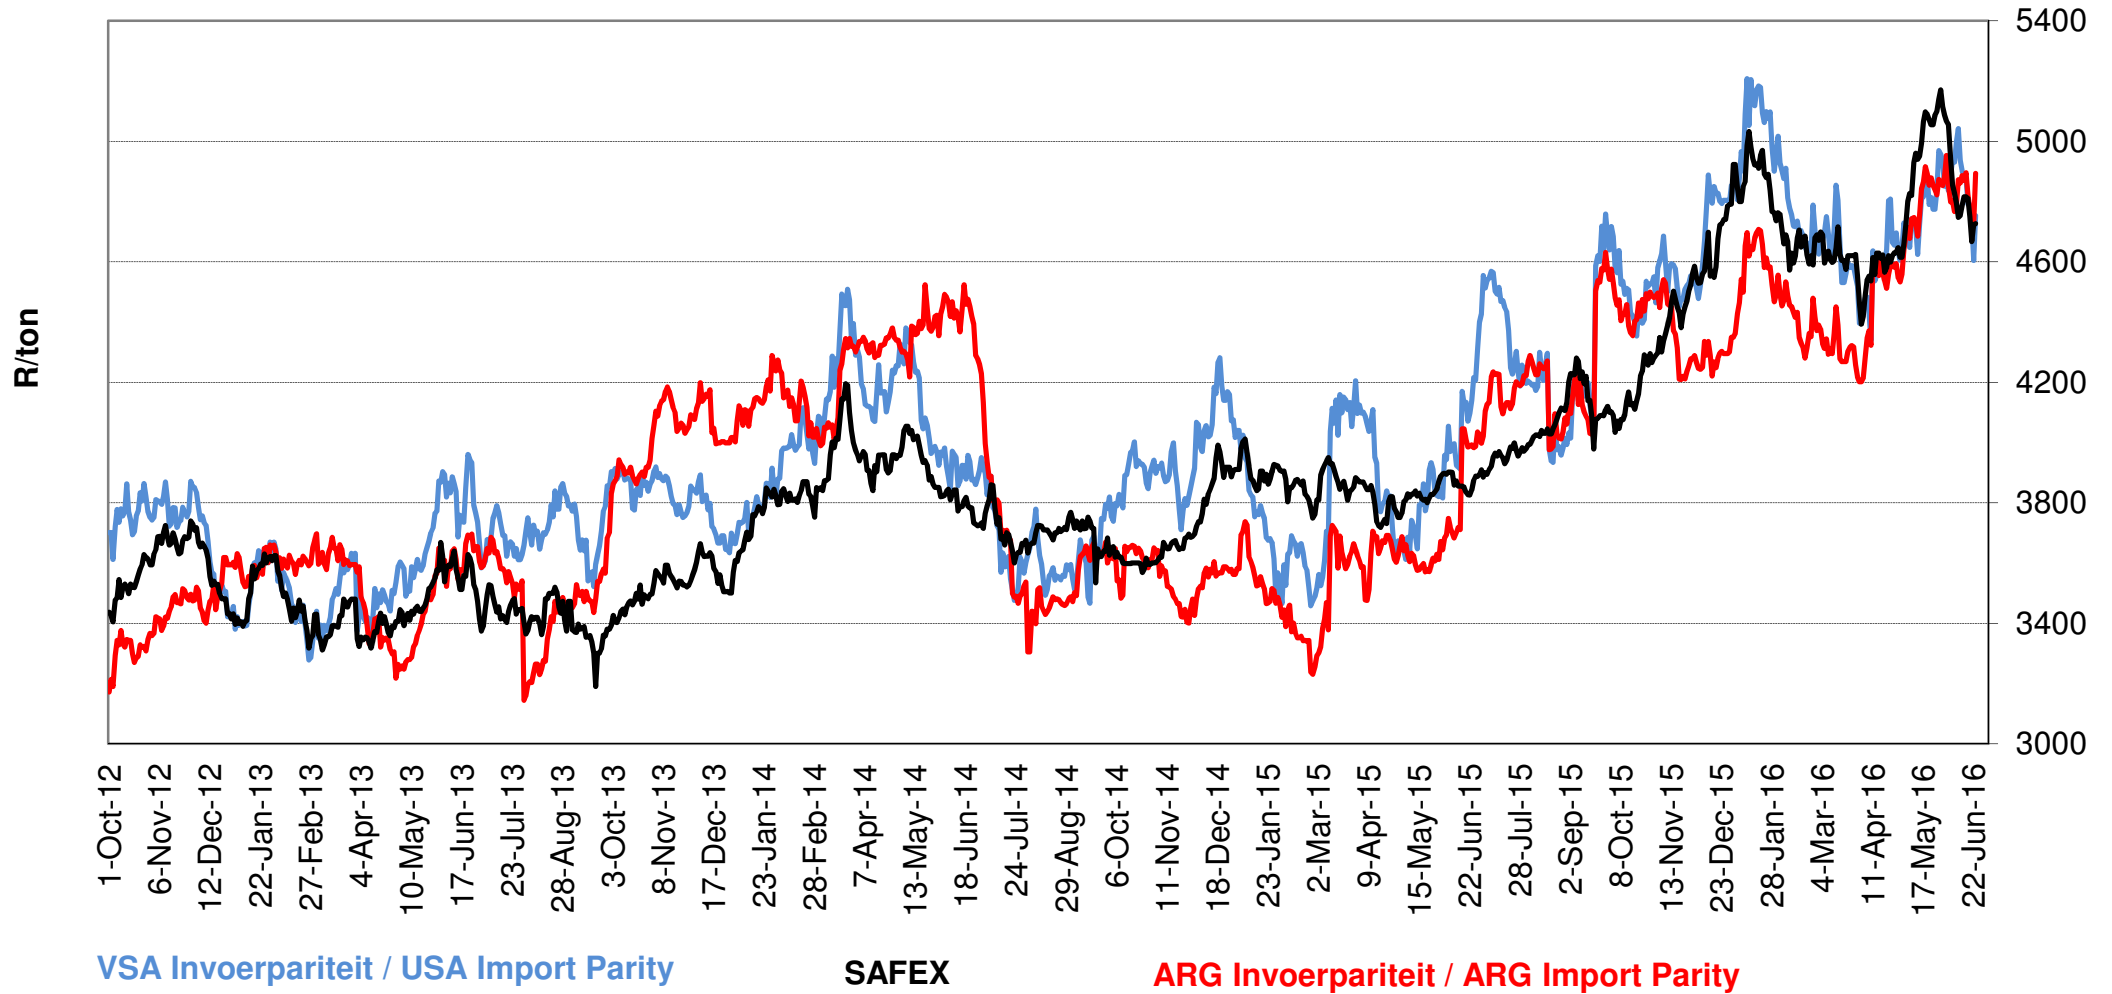

PRYSE VAN KORING GELEWER IN DURBAN HAWE PRICES OF WHEAT DELIVERED IN DURBAN HARBOUR

Source: Grain SA