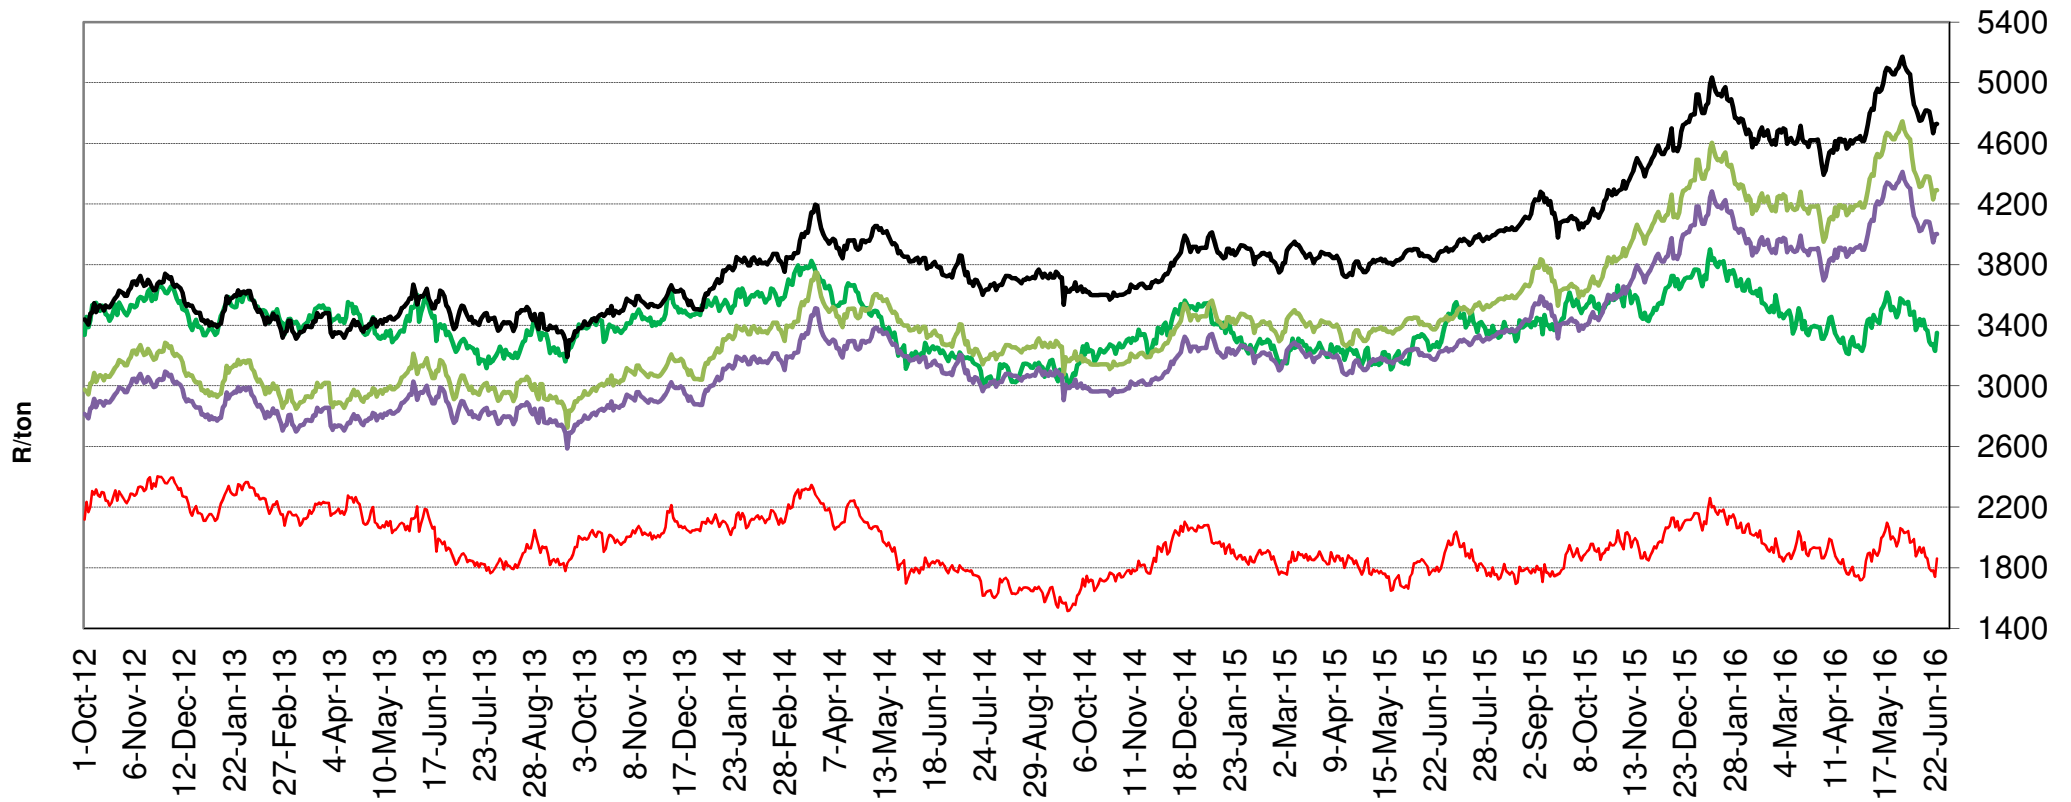

PRYSE VAN GARS GELEWER IN RANDFONTEIN PRICES OF BARLEY DELIVERED IN RANDFONTEIN

Franse voergars Uitvoerpariteit/Export Parity (Randfontein)

Caledon afgeleide garsprys

Franse voergars (Randfontein) Invoerpariteit / Import Parity (Randfontein)

SAFEX Koring

Vaalharts afgeleide garsprys