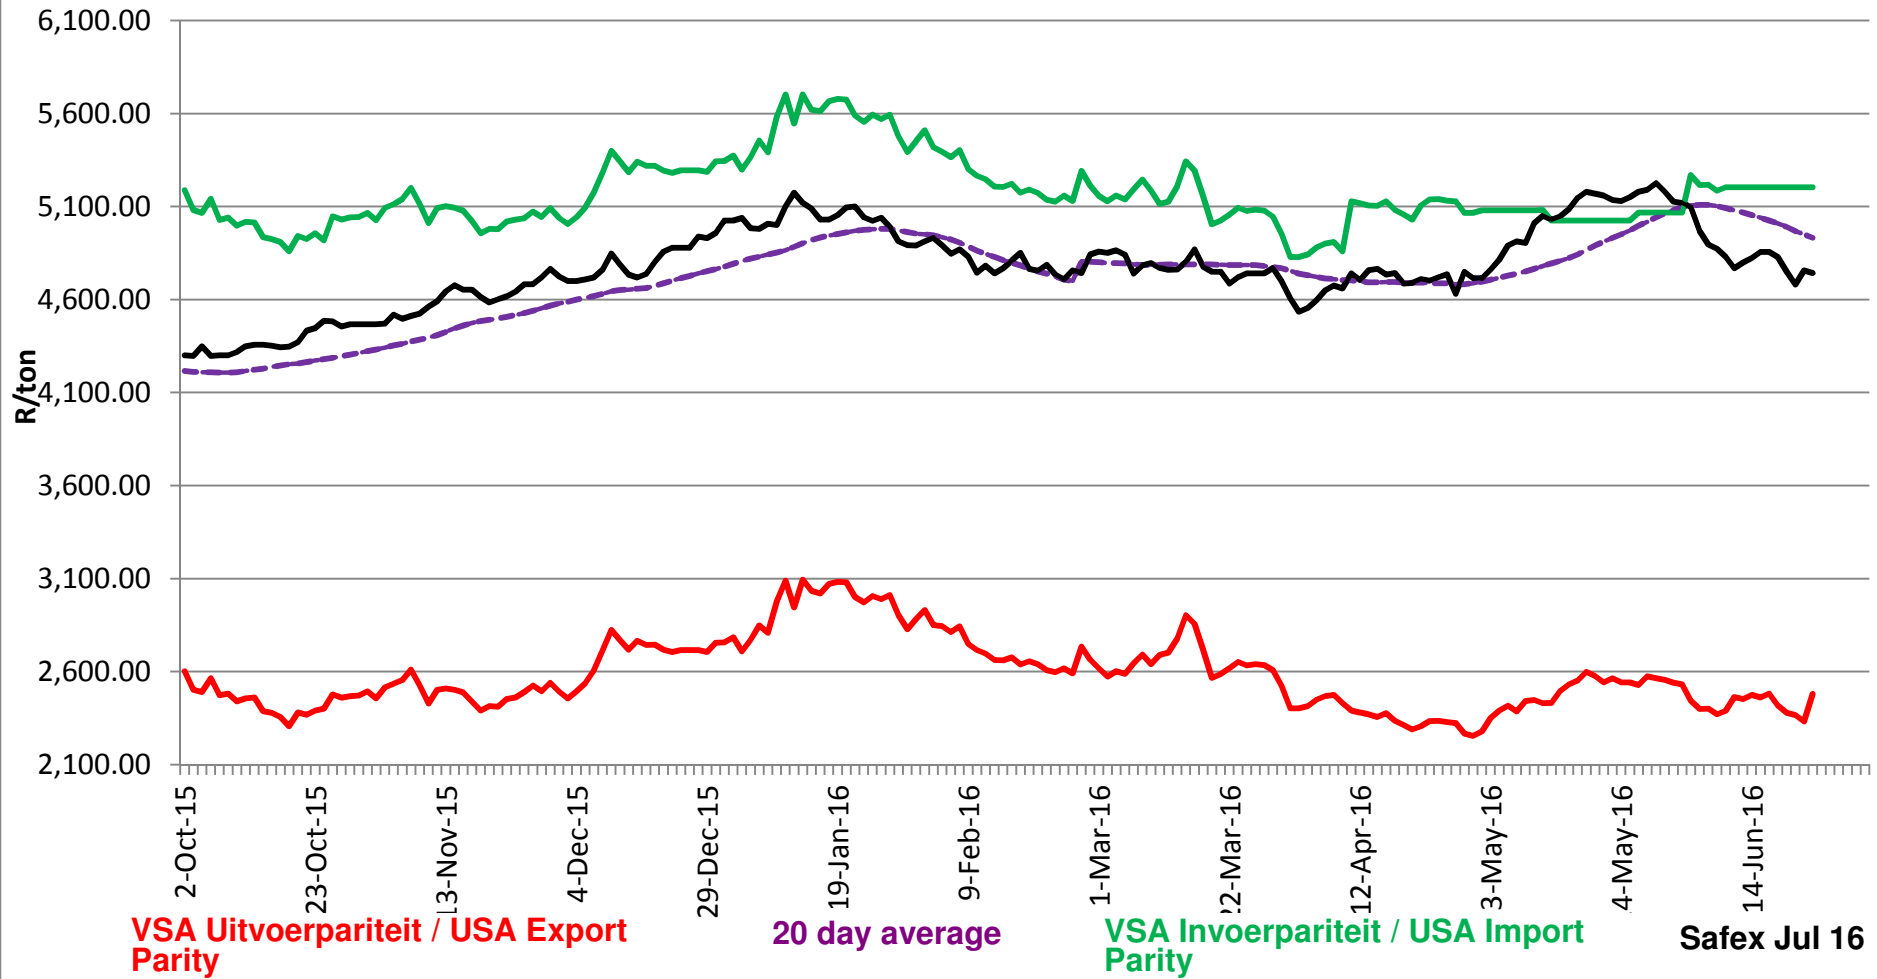

PRYSE VAN HRW KORING VIR LEWERING IN JUL 2016 (RANDFONTEIN)
PRICES OF HRW WHEAT DELIVERED IN JUL 2016 (RANDFONTEIN)

Source: Grain SA