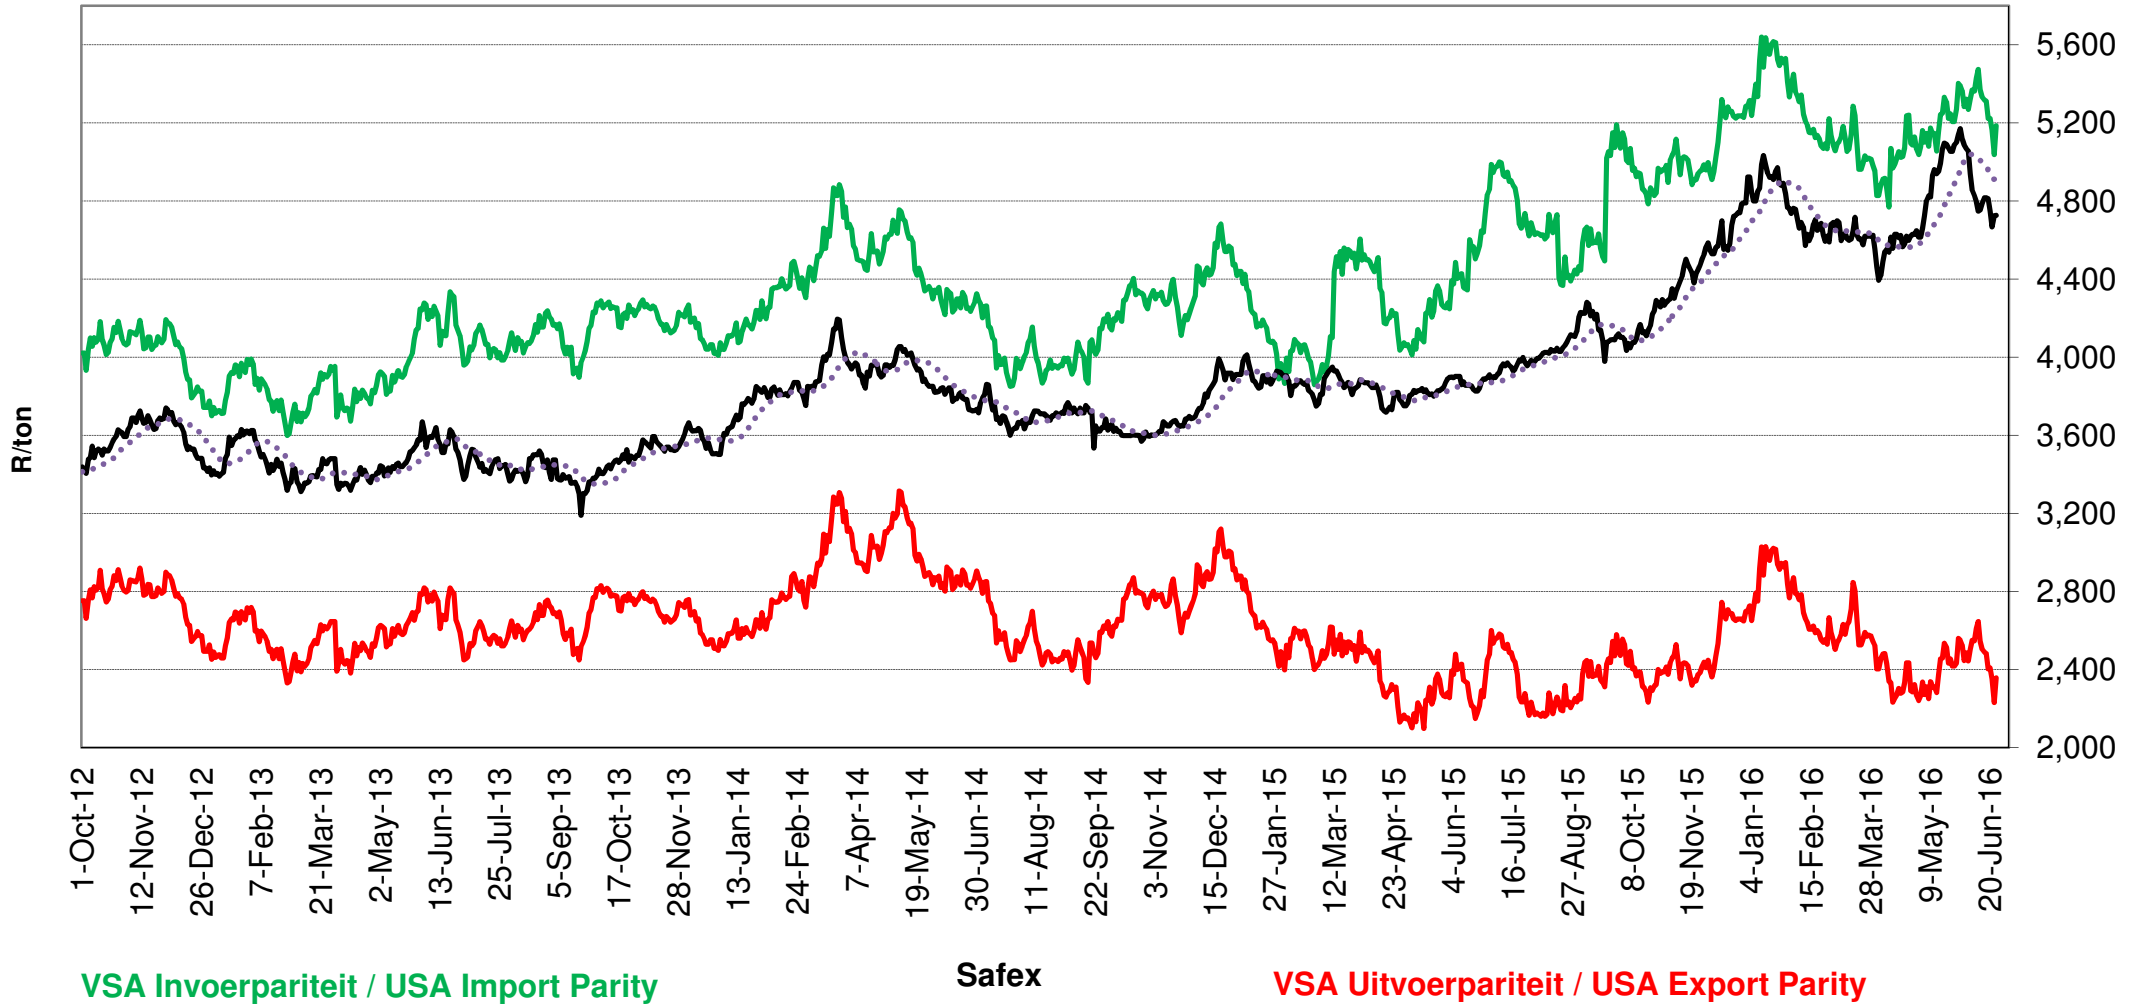

**PRYSE VAN RSA EN ARGENTYNSE KORING GELEWER IN RANDFONTEIN
 PRICES OF RSA AND ARGENTINEAN WHEAT DELIVERED IN RANDFONTEIN**

Source: Grain SA

PRYSE VAN SUID AFRIKAANSE EN VSA KORING GELEWER IN RANDFONTEIN
PRICES OF SOUTH AFRICAN AND USA WHEAT DELIVERED IN RANDFONTEIN