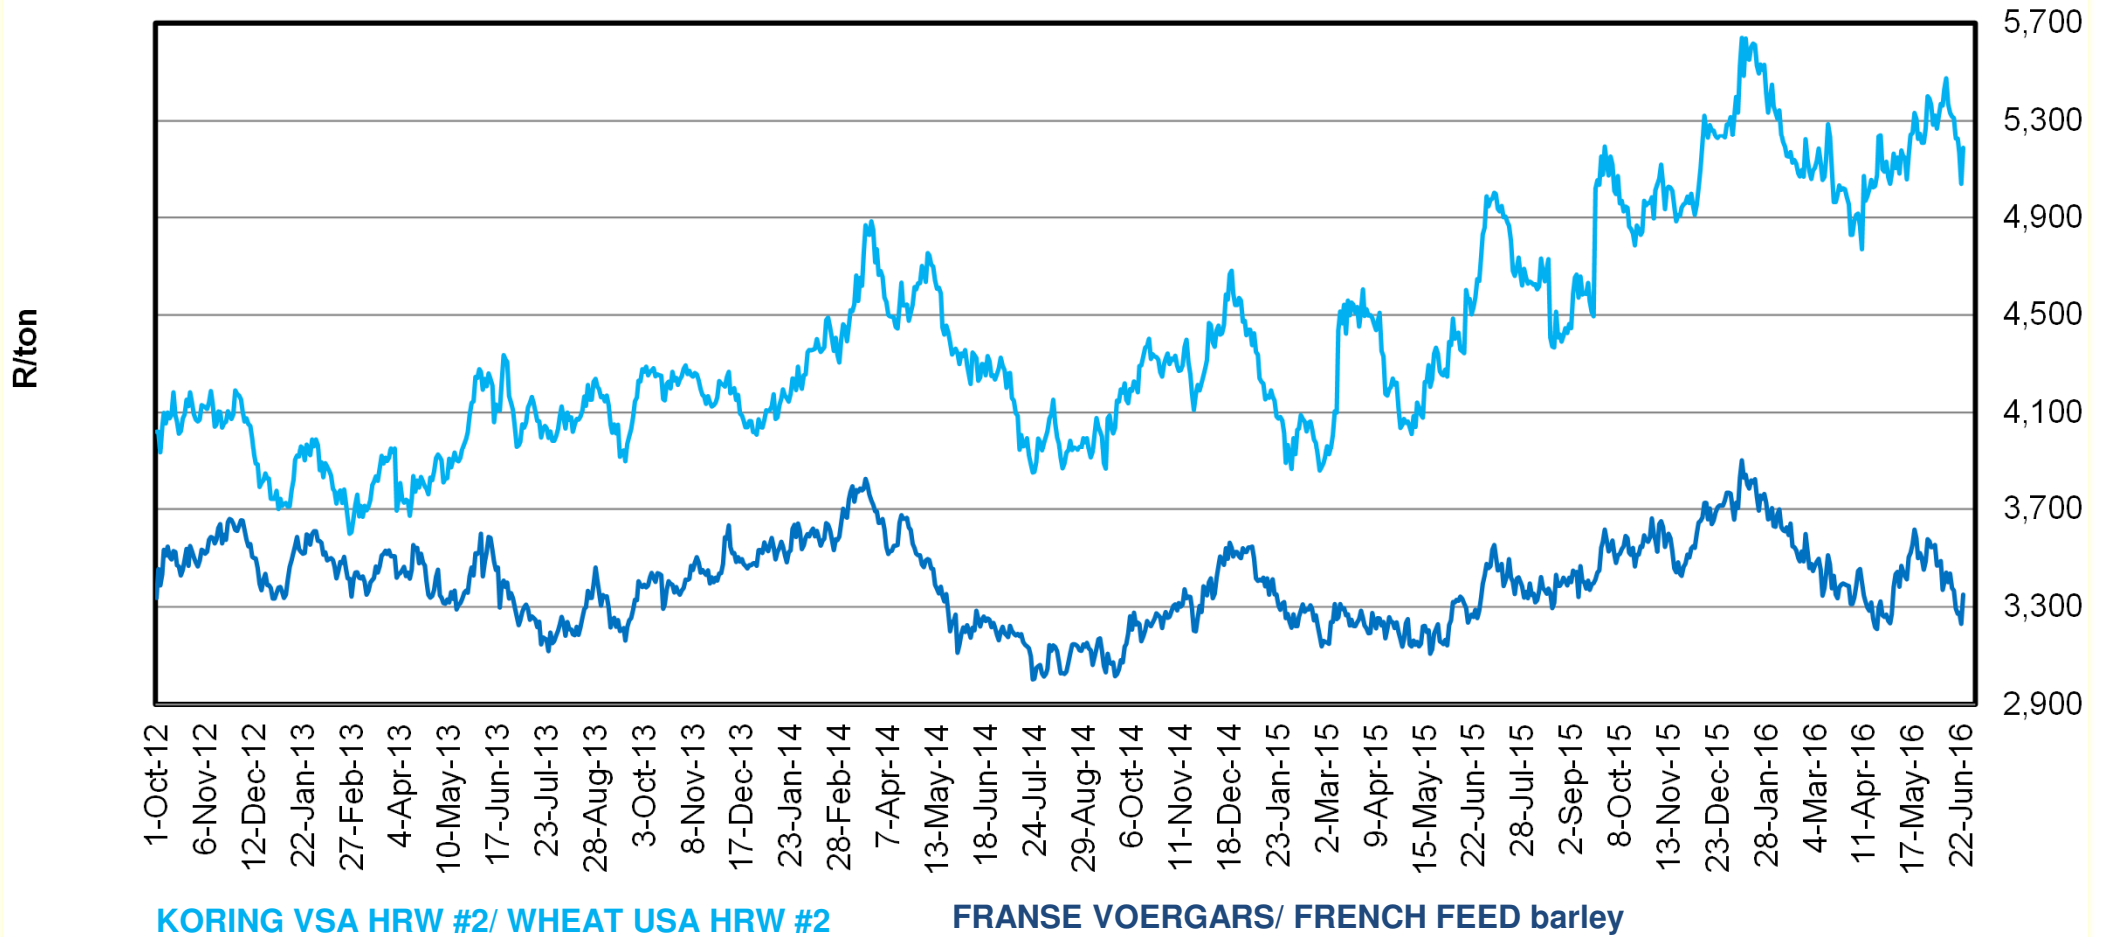

Source: Grain SA

PRYSE VAN HRW KORING VIR LEWERING IN JUL 2016 (RANDFONTEIN)
PRICES OF HRW WHEAT DELIVERED IN JUL 2016 (RANDFONTEIN)

Source: Grain SA

PRYSE VAN KORING GELEWER IN DURBAN HAWE PRICES OF WHEAT DELIVERED IN DURBAN HARBOUR

Source: Grain SA

PRYSE VAN GARS GELEWER IN RANDFONTEIN PRICES OF BARLEY DELIVERED IN RANDFONTEIN

Franse voergars Uitvoerpariteit/Export Parity (Randfontein)

Caledon afgeleide garsprys

Franse voergars (Randfontein) Invoerpariteit / Import Parity (Randfontein)

SAFEX Koring

Vaalharts afgeleide garsprys

INVOERPARITEIT VAN VSA HRW KORING EN FRANSE VOERGARS
IMPORT PARITY OF USA HRW AND FRANCE FEED BARLEY

Source: Grain SA