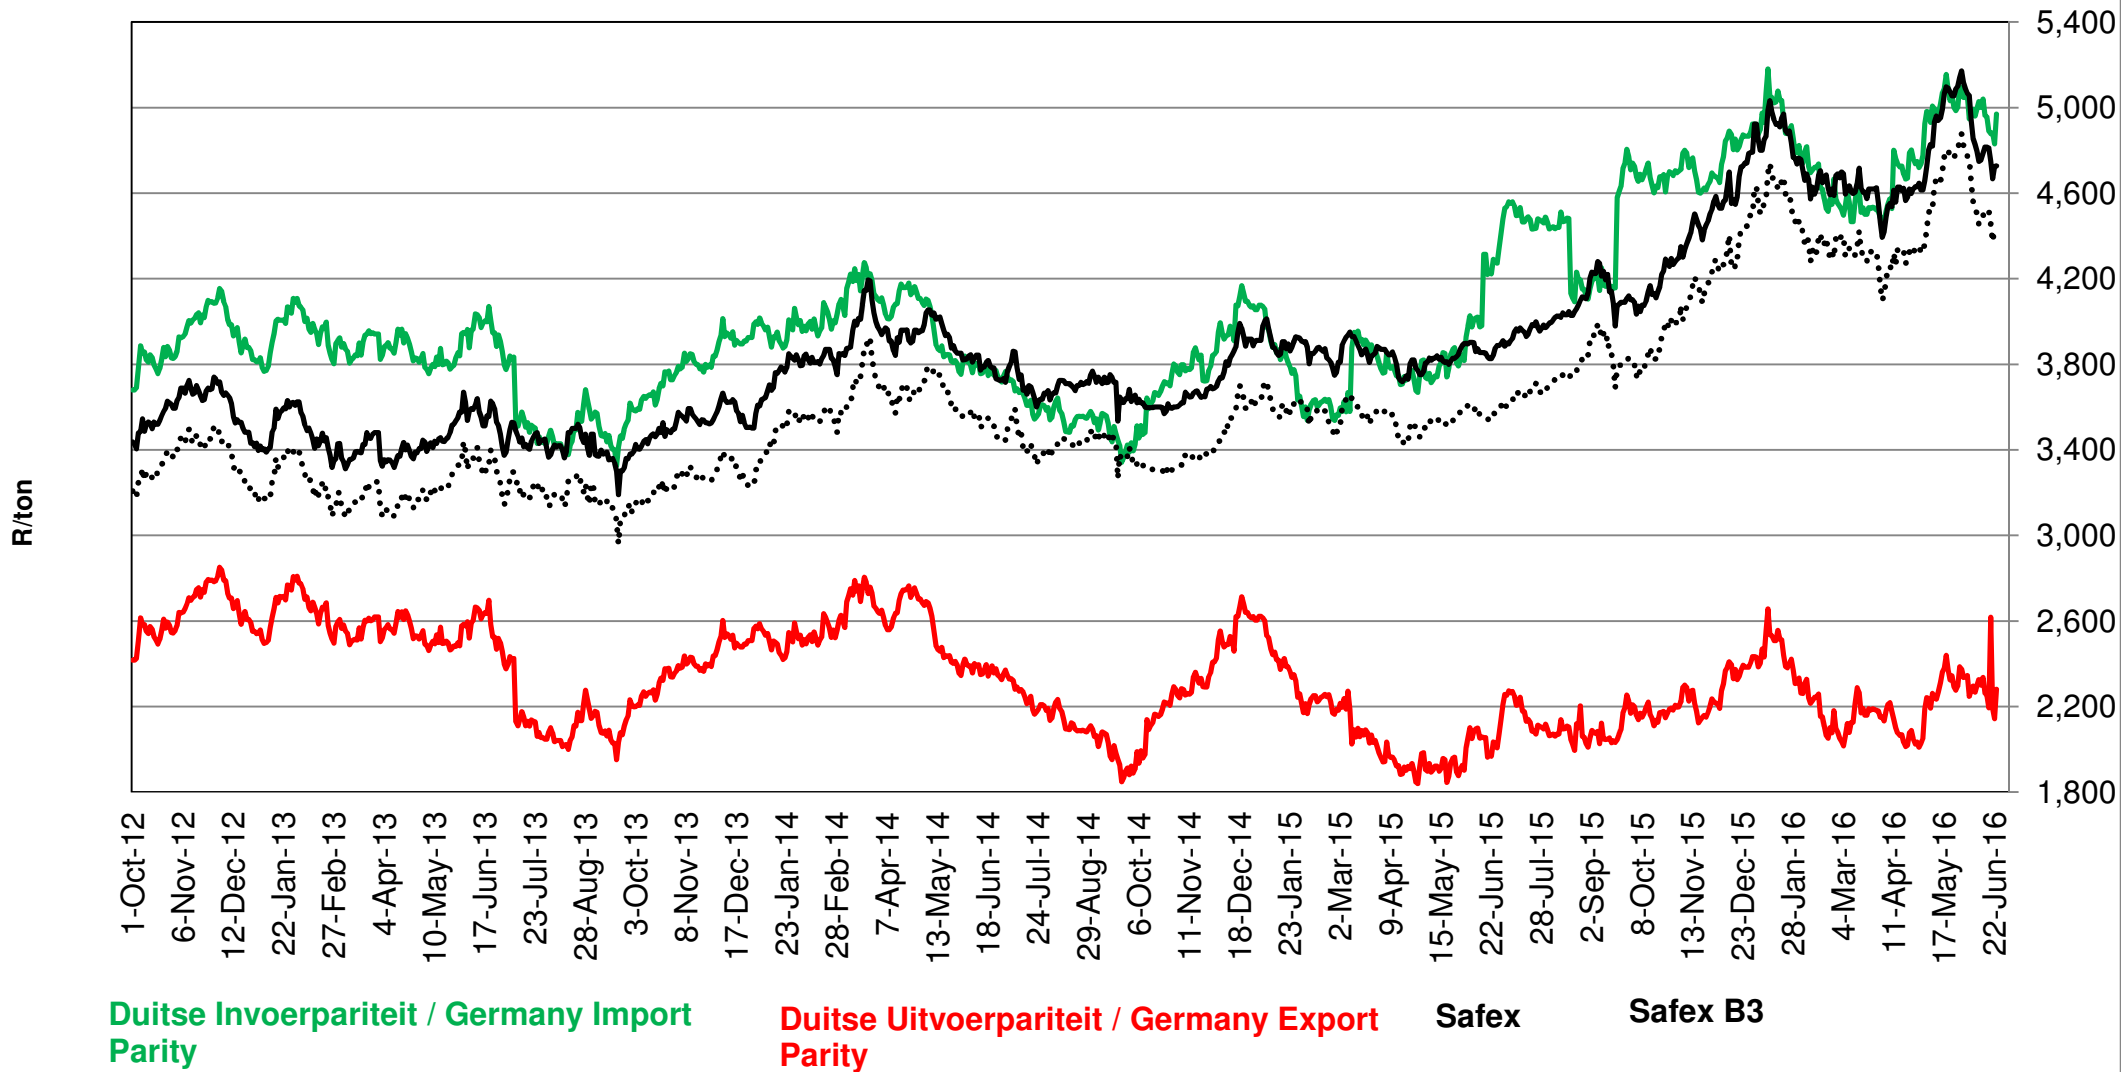

PRYSE VAN RSA EN DUITSE KORING GELEWER IN RANDFONTEIN PRICES OF RSA AND GERMAN WHEAT DELIVERED IN RANDFONTEIN

Source: Grain SA