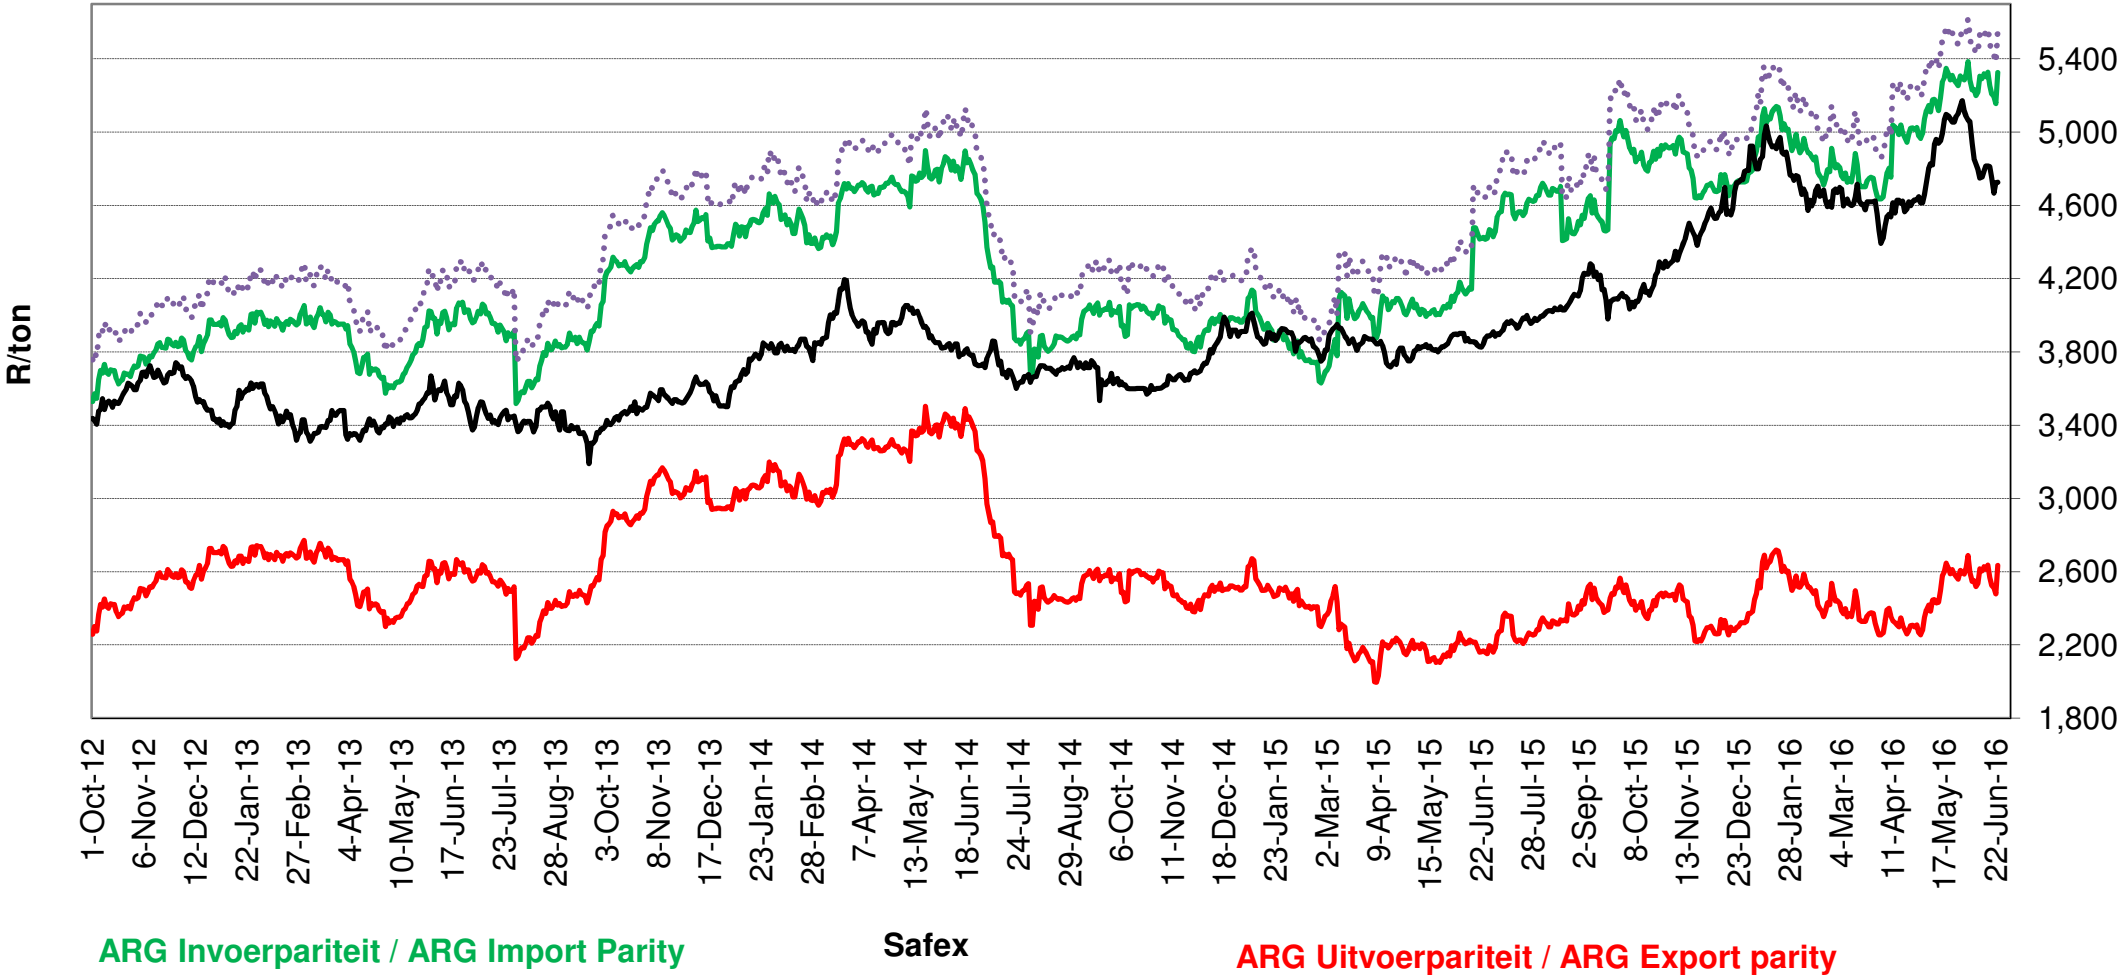

**PRYSE VAN RSA EN ARGENTYNSE KORING GELEWER IN RANDFONTEIN
 PRICES OF RSA AND ARGENTINEAN WHEAT DELIVERED IN RANDFONTEIN**

Source: Grain SA

PRYSE VAN SUID AFRIKAANSE EN VSA KORING GELEWER IN RANDFONTEIN
PRICES OF SOUTH AFRICAN AND USA WHEAT DELIVERED IN RANDFONTEIN

Source: Grain SA

PRYSE VAN KORING GELEWER IN RANDFONTEIN PRICES OF WHEAT DELIVERED IN RANDFONTEIN

Source: Grain SA

PRYSE VAN RSA EN DUITSE KORING GELEWER IN RANDFONTEIN PRICES OF RSA AND GERMAN WHEAT DELIVERED IN RANDFONTEIN