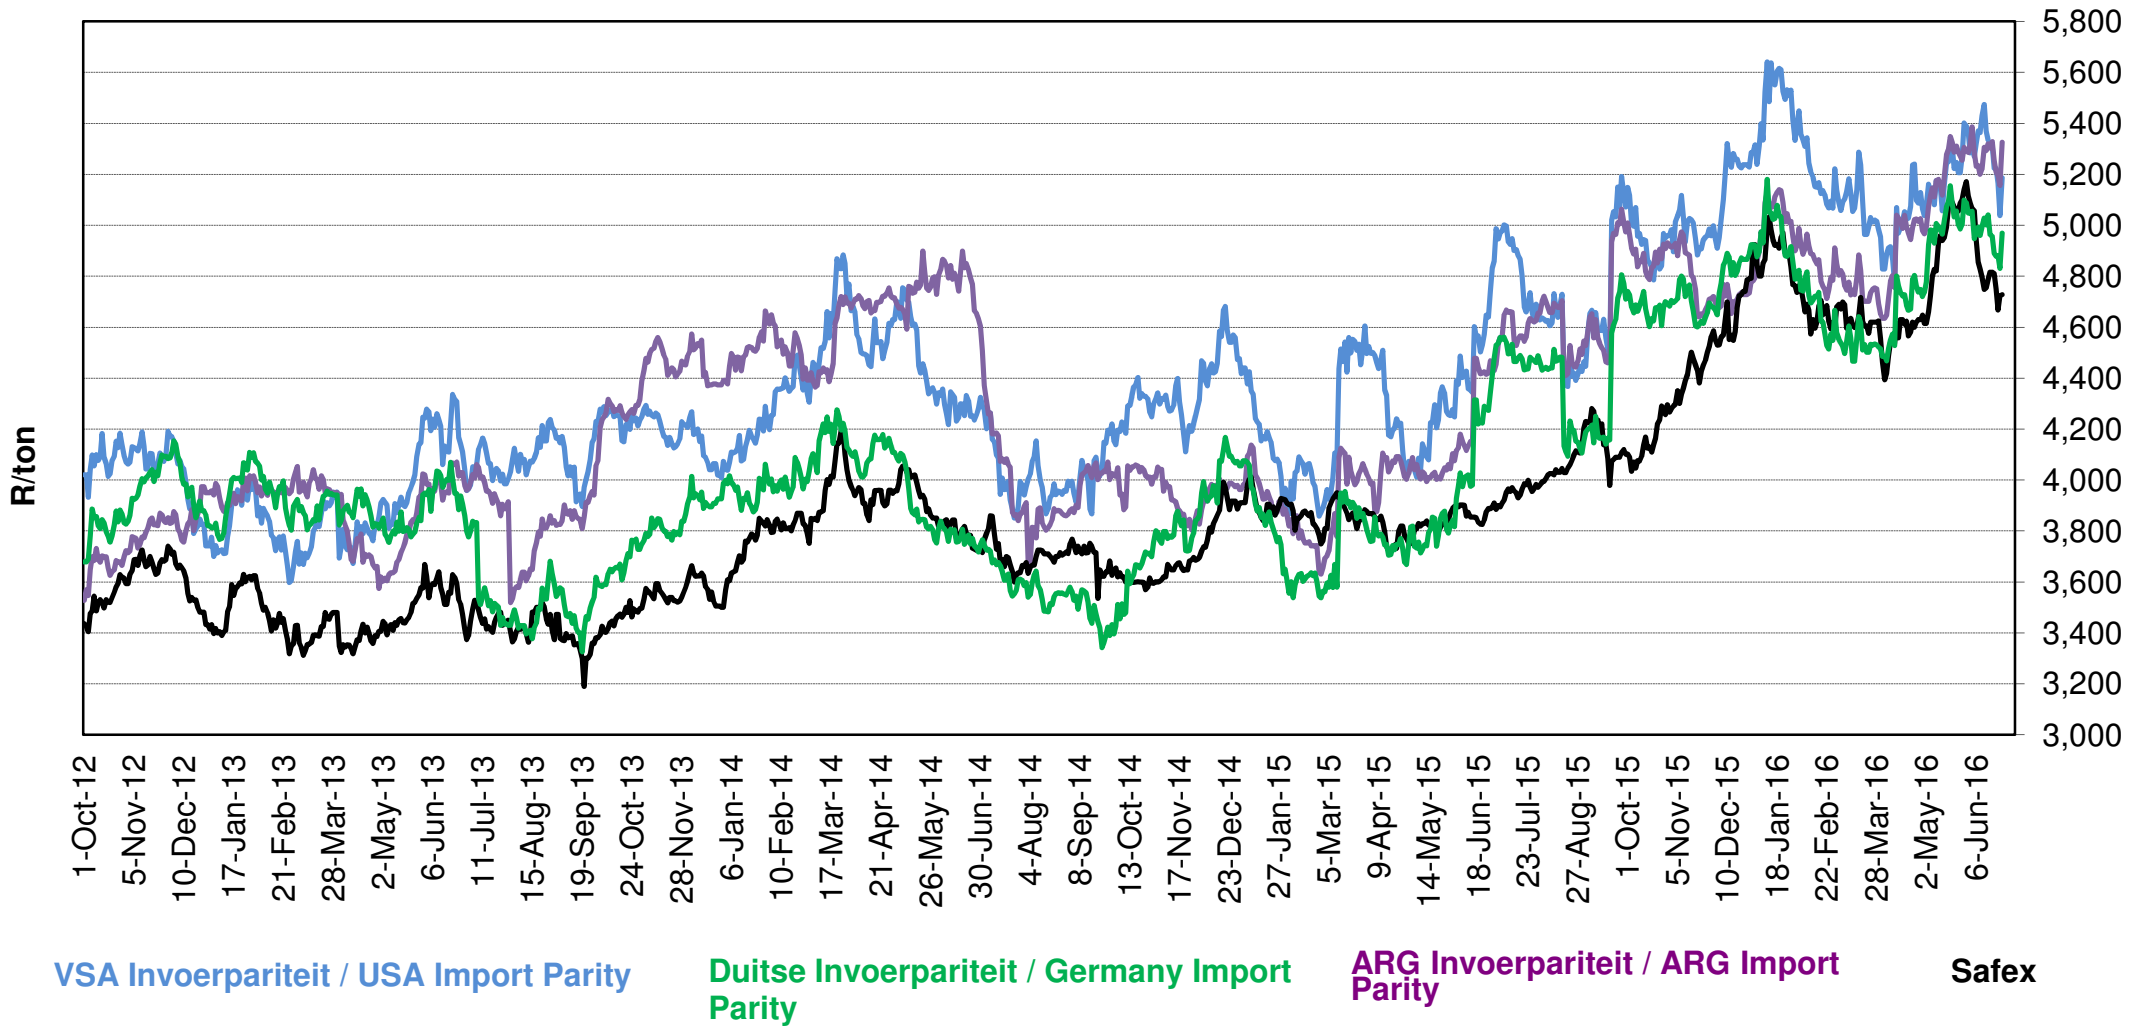

**PRYSE VAN RSA EN ARGENTYNSE KORING GELEWER IN RANDFONTEIN
 PRICES OF RSA AND ARGENTINEAN WHEAT DELIVERED IN RANDFONTEIN**

Source: Grain SA

PRYSE VAN SUID AFRIKAANSE EN VSA KORING GELEWER IN RANDFONTEIN
PRICES OF SOUTH AFRICAN AND USA WHEAT DELIVERED IN RANDFONTEIN

Source: Grain SA

PRYSE VAN KORING GELEWER IN RANDFONTEIN PRICES OF WHEAT DELIVERED IN RANDFONTEIN

Source: Grain SA

PRYSE VAN RSA EN DUITSE KORING GELEWER IN RANDFONTEIN PRICES OF RSA AND GERMAN WHEAT DELIVERED IN RANDFONTEIN