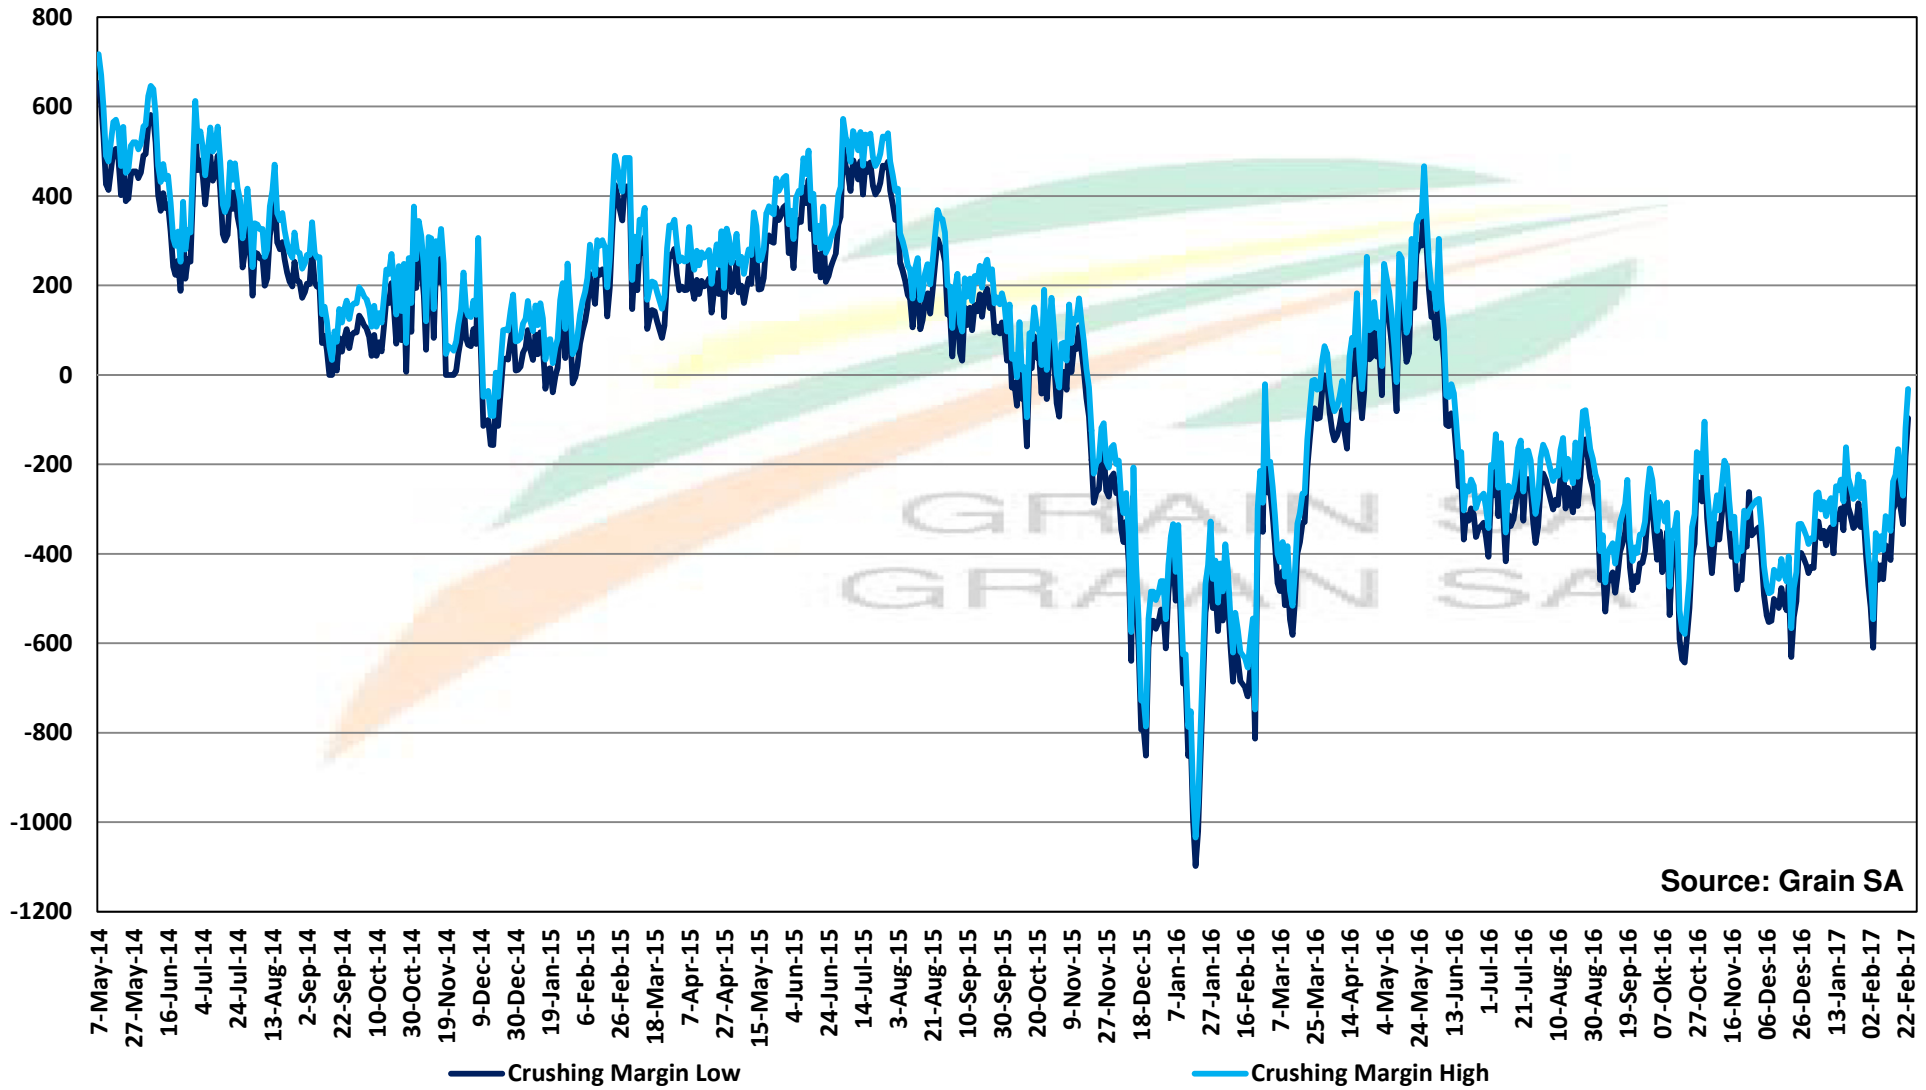

PRICES OF SOYBEAN CRUSHING MARGIN PRYSE VAN SOJABOON PERSMARGE