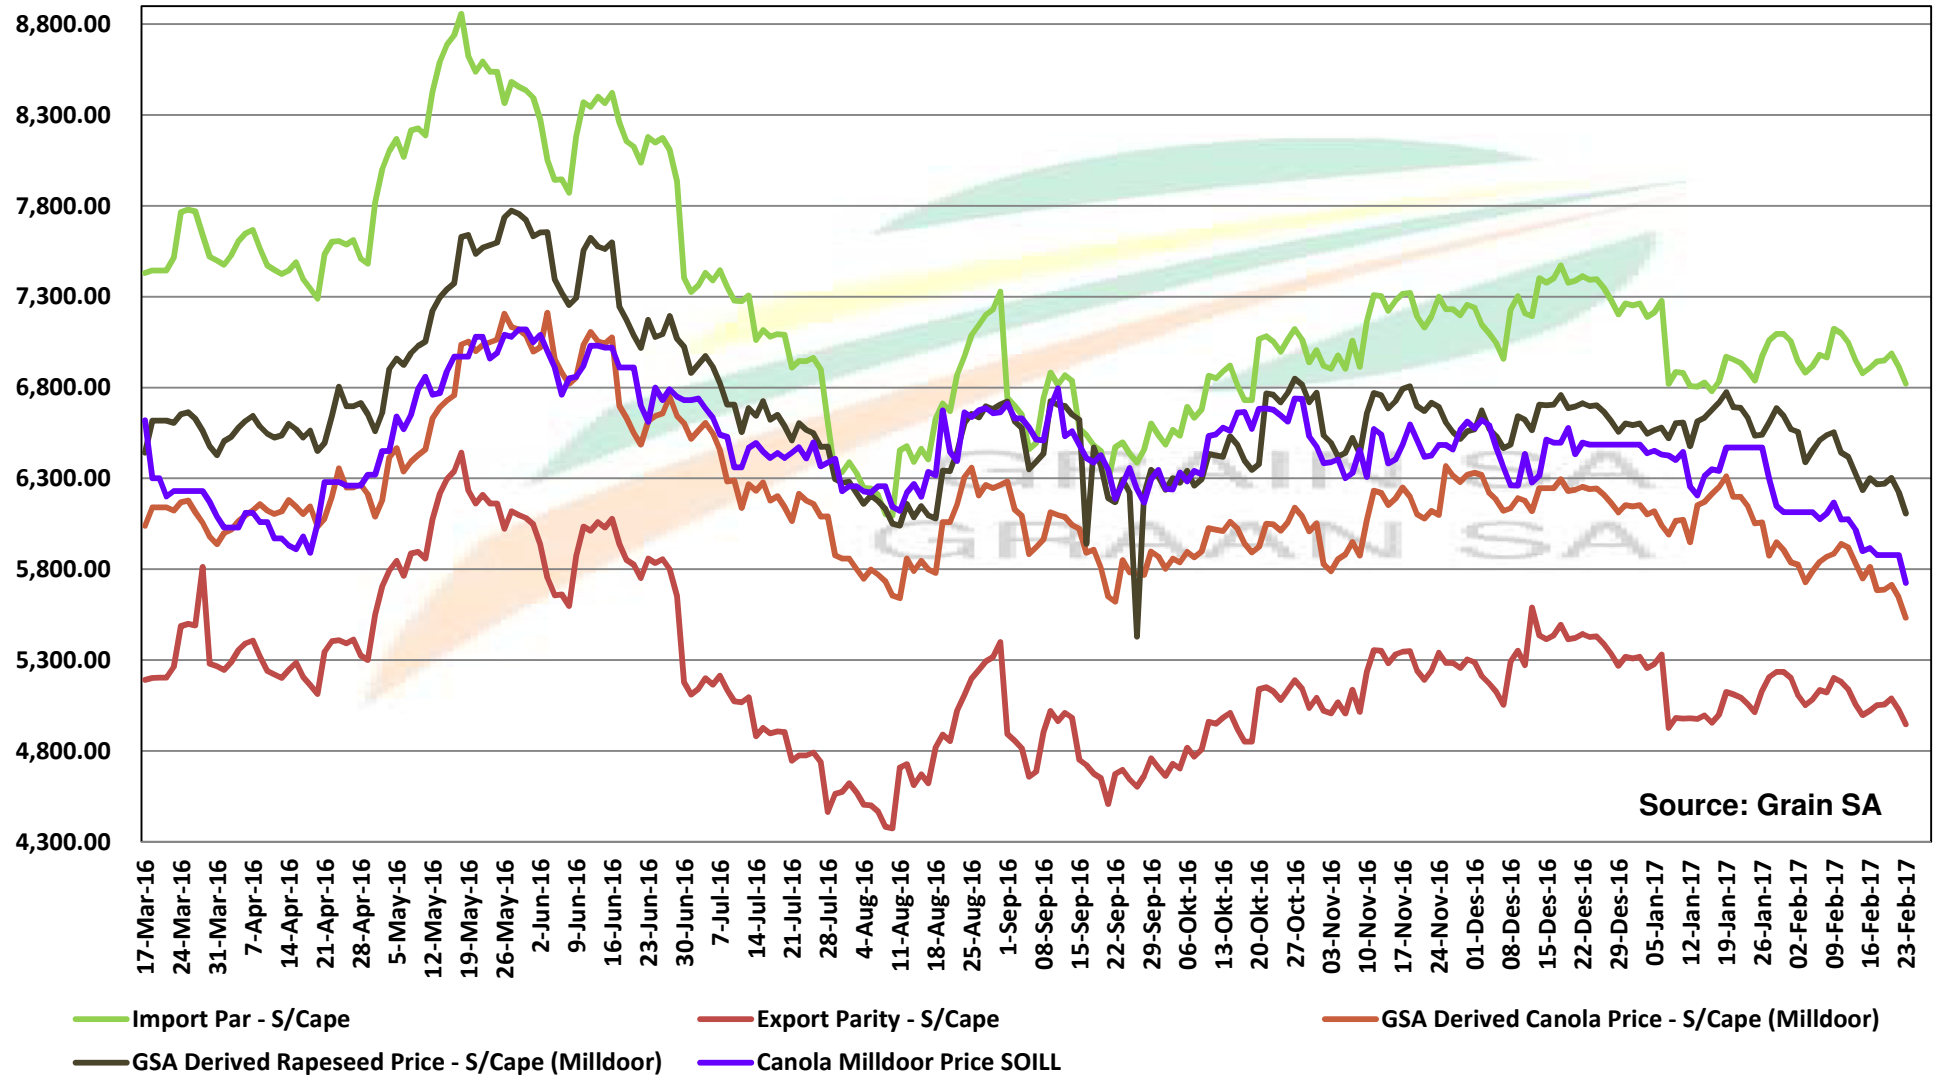

Source: Grain SA

PRICES OF DERIVED SOYBEAN DELIVERED IN RANDFONTEIN PRYSE VAN AFGELEIDE SOJABONE GELEWER IN RANDFONTEIN

Source: Grain SA

PRICES OF SOYBEAN CRUSHING MARGIN PRYSE VAN SOJABOON PERSMARGE

PRICES OF BRAZILIAN SOYBEAN DELIVERED IN RANDFONTEIN PRYSE VAN BRASILIAANSE SOJABONE GELEWER IN RANDFONTEIN

Prices of Canola in the South Cape (Swellendam) Canolapryse in die Suid-Kaap (Swellendam)

PRICES OF PROCESSED AND GRADED USA CHOICE GRADE GROUNDNUTS (40/50) (RANDFONTEIN)
PRYSE VAN UITGEDOP EN GESORTEERDE VSA KEURGRAAD GRONDBONE MET 'N PITGROOTTE VAN
40/50 pitgrootte (RANDFONTEIN)