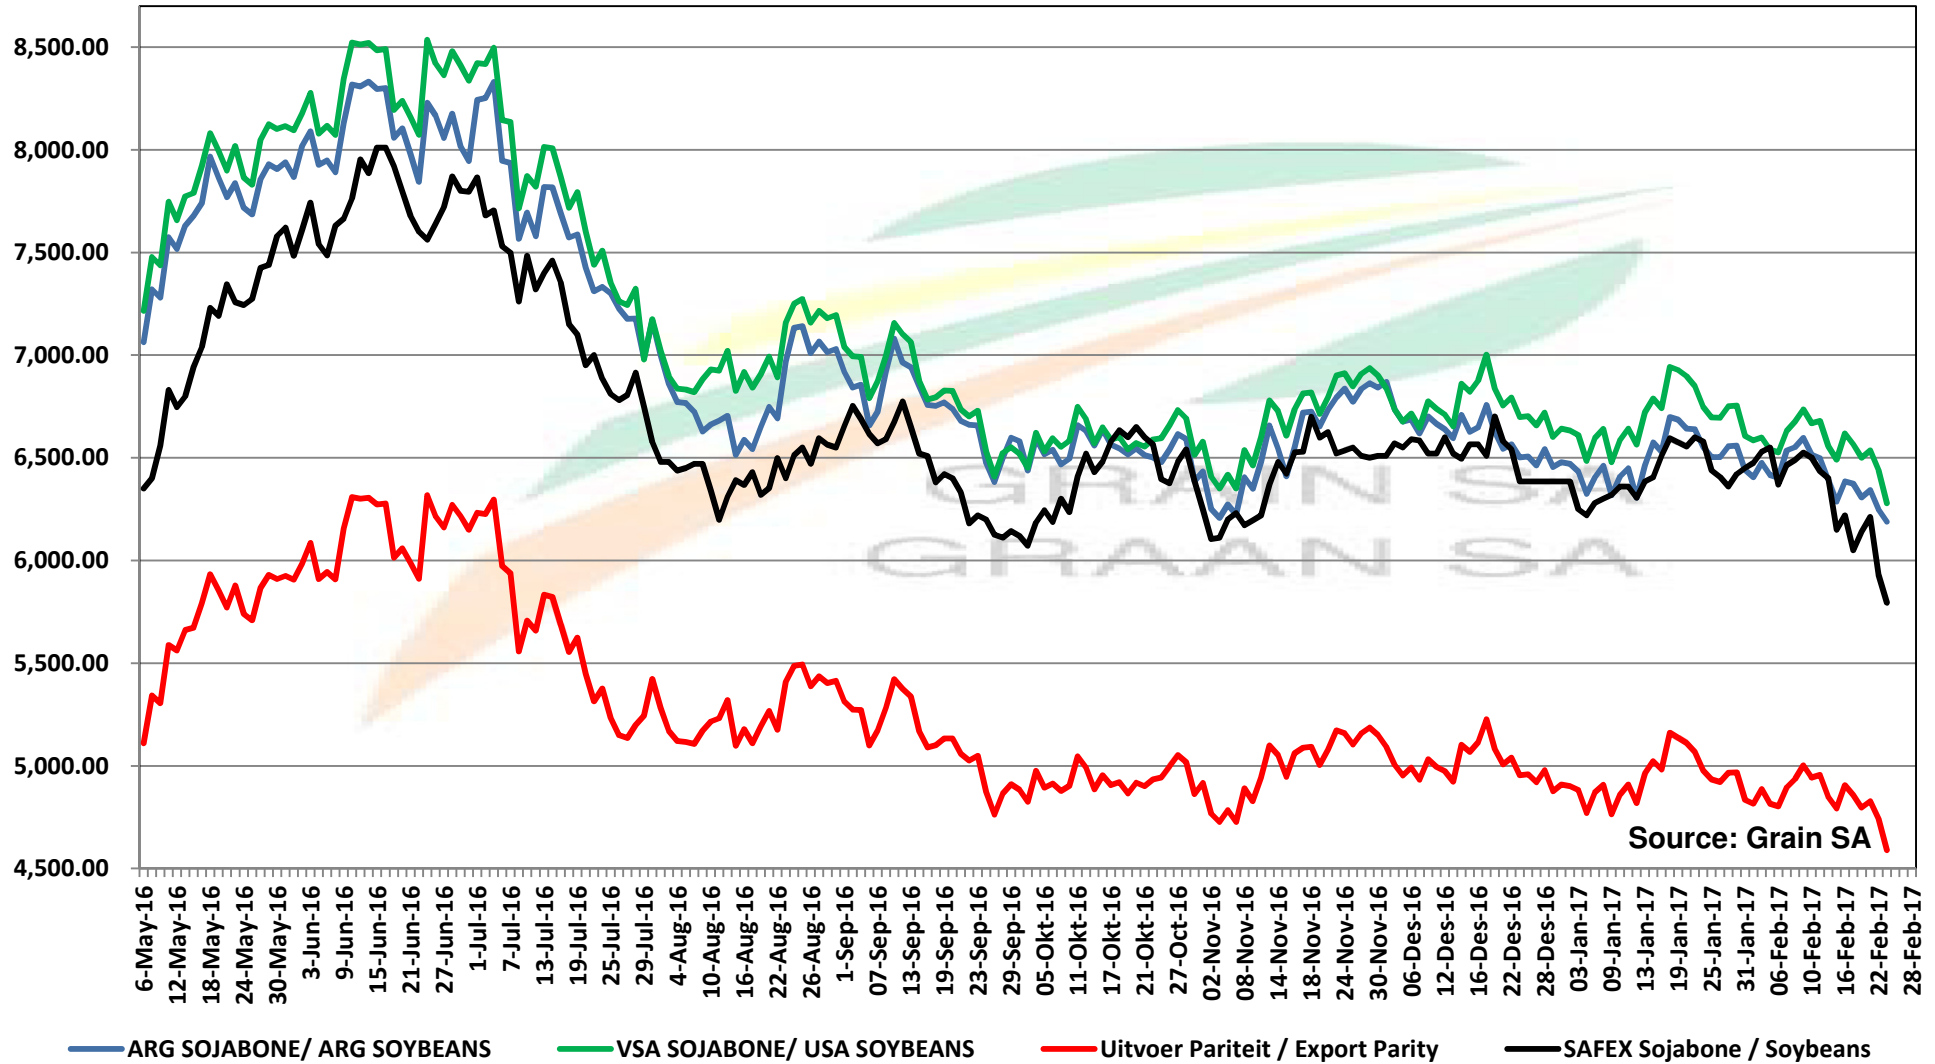

PRICES OF ARGENTINIAN SOYBEAN SEED DELIVERED IN RANDFONTEIN PRYSE VAN ARGENTYNSE SOJABOONSAAD GELEWER IN RANDFONTEIN

Source: Grain SA