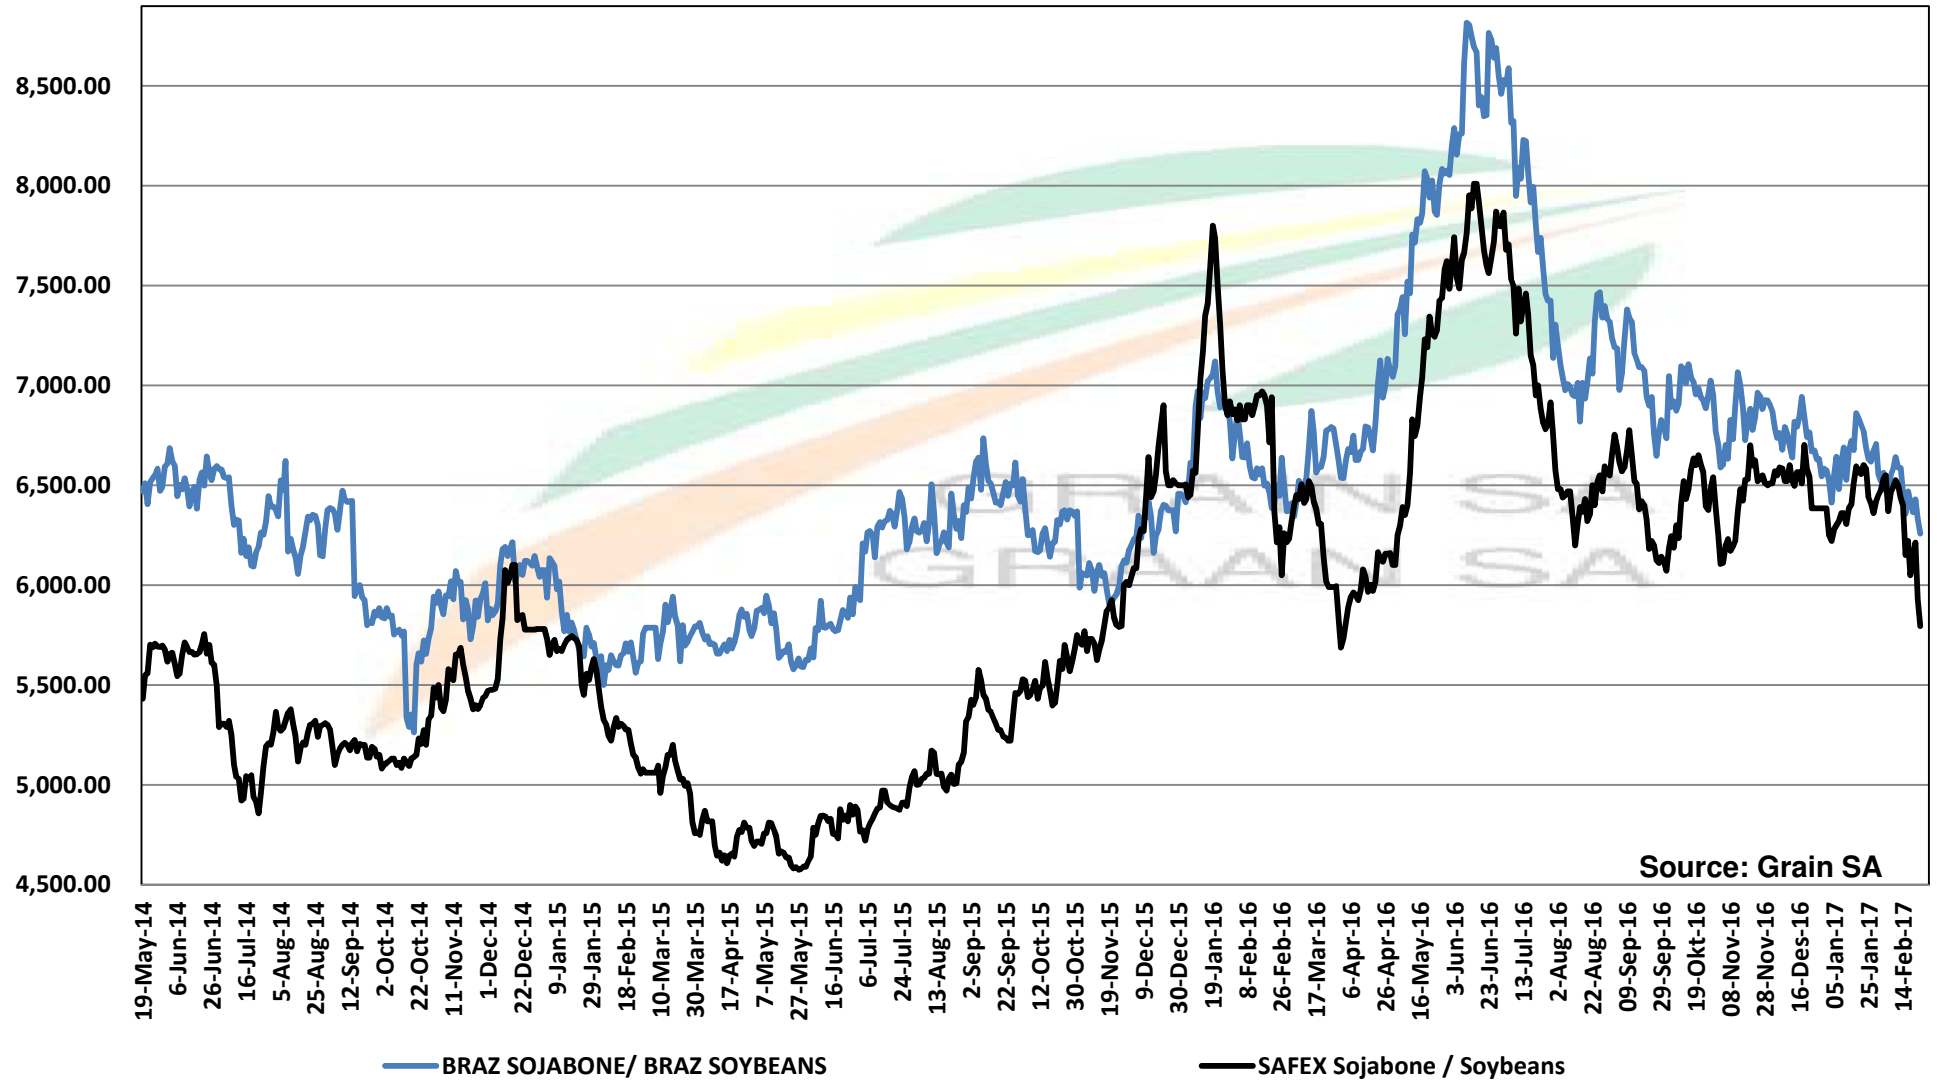

Source: Grain SA

PRICES OF DERIVED SOYBEAN DELIVERED IN RANDFONTEIN PRYSE VAN AFGELEIDE SOJABONE GELEWER IN RANDFONTEIN

Source: Grain SA

PRICES OF SOYBEAN CRUSHING MARGIN PRYSE VAN SOJABOON PERSMARGE

PRICES OF BRAZILIAN SOYBEAN DELIVERED IN RANDFONTEIN PRYSE VAN BRASILIAANSE SOJABONE GELEWER IN RANDFONTEIN

Prices of Canola in the South Cape (Swellendam) Canolapryse in die Suid-Kaap (Swellendam)

PRICES OF PROCESSED AND GRADED USA CHOICE GRADE GROUNDNUTS (40/50) (RANDFONTEIN)
PRYSE VAN UITGEDOP EN GESORTEERDE VSA KEURGRAAD GRONDBONE MET 'N PITGROOTTE VAN
40/50 pitgrootte (RANDFONTEIN)