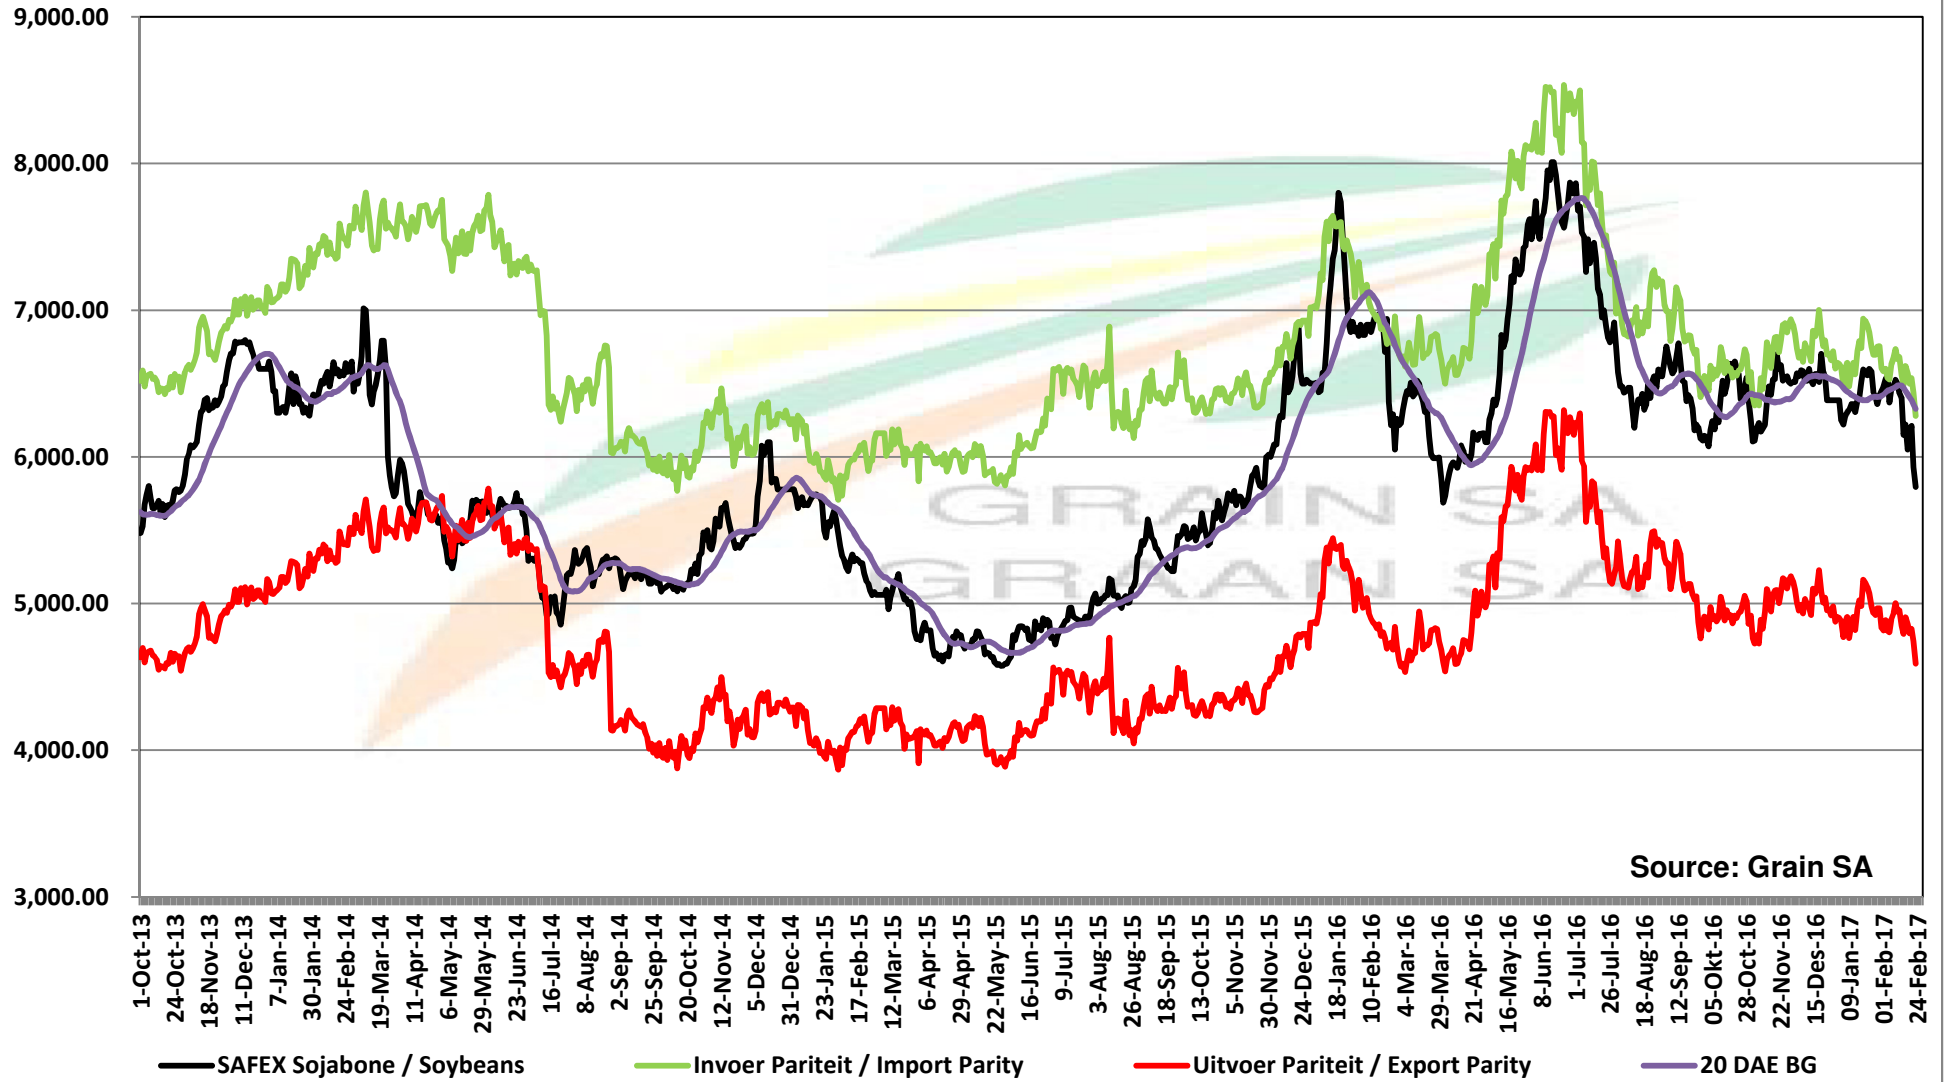

PRICES OF EU SUNFLOWER SEED DELIVERED IN RANDFONTEIN PRYSE VAN EU SONNEBLOMSAAD GELEWER IN RANDFONTEIN

PRICES OF EU SUNFLOWER SEED DELIVERED IN RANDFONTEIN PRYSE VAN EU SONNEBLOMSAAD GELEWER IN RANDFONTEIN

Source: Grain SA

PRICES OF SOYBEAN SEED DELIVERED IN RANDFONTEIN PRYSE VAN SOJABOONSAAD GELEWER IN RANDFONTEIN

Source: Grain SA

PRICES OF ARGENTINIAN SOYBEAN SEED DELIVERED IN RANDFONTEIN PRYSE VAN ARGENTYNSE SOJABOONSAAD GELEWER IN RANDFONTEIN