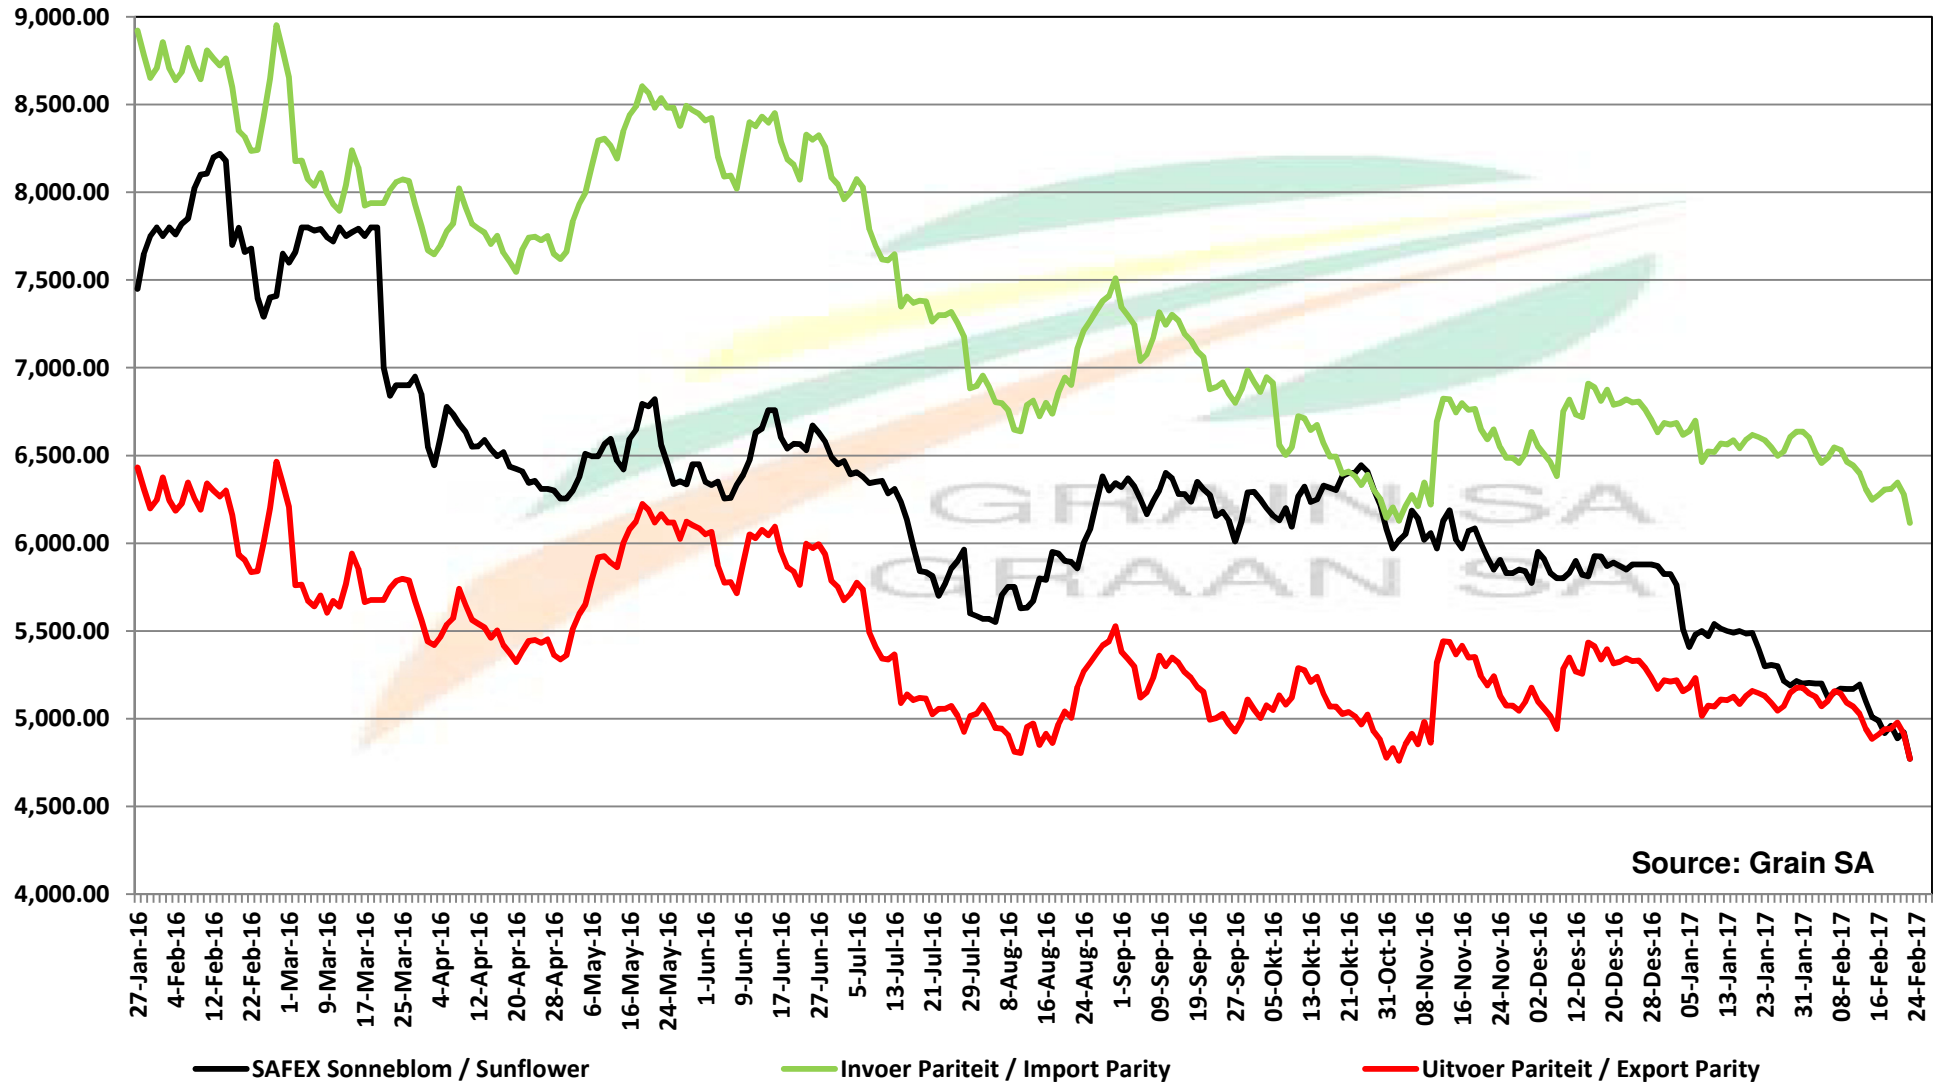

PRICES OF EU SUNFLOWER SEED DELIVERED IN RANDFONTEIN PRYSE VAN EU SONNEBLOMSAAD GELEWER IN RANDFONTEIN

PRICES OF EU SUNFLOWER SEED DELIVERED IN RANDFONTEIN PRYSE VAN EU SONNEBLOMSAAD GELEWER IN RANDFONTEIN