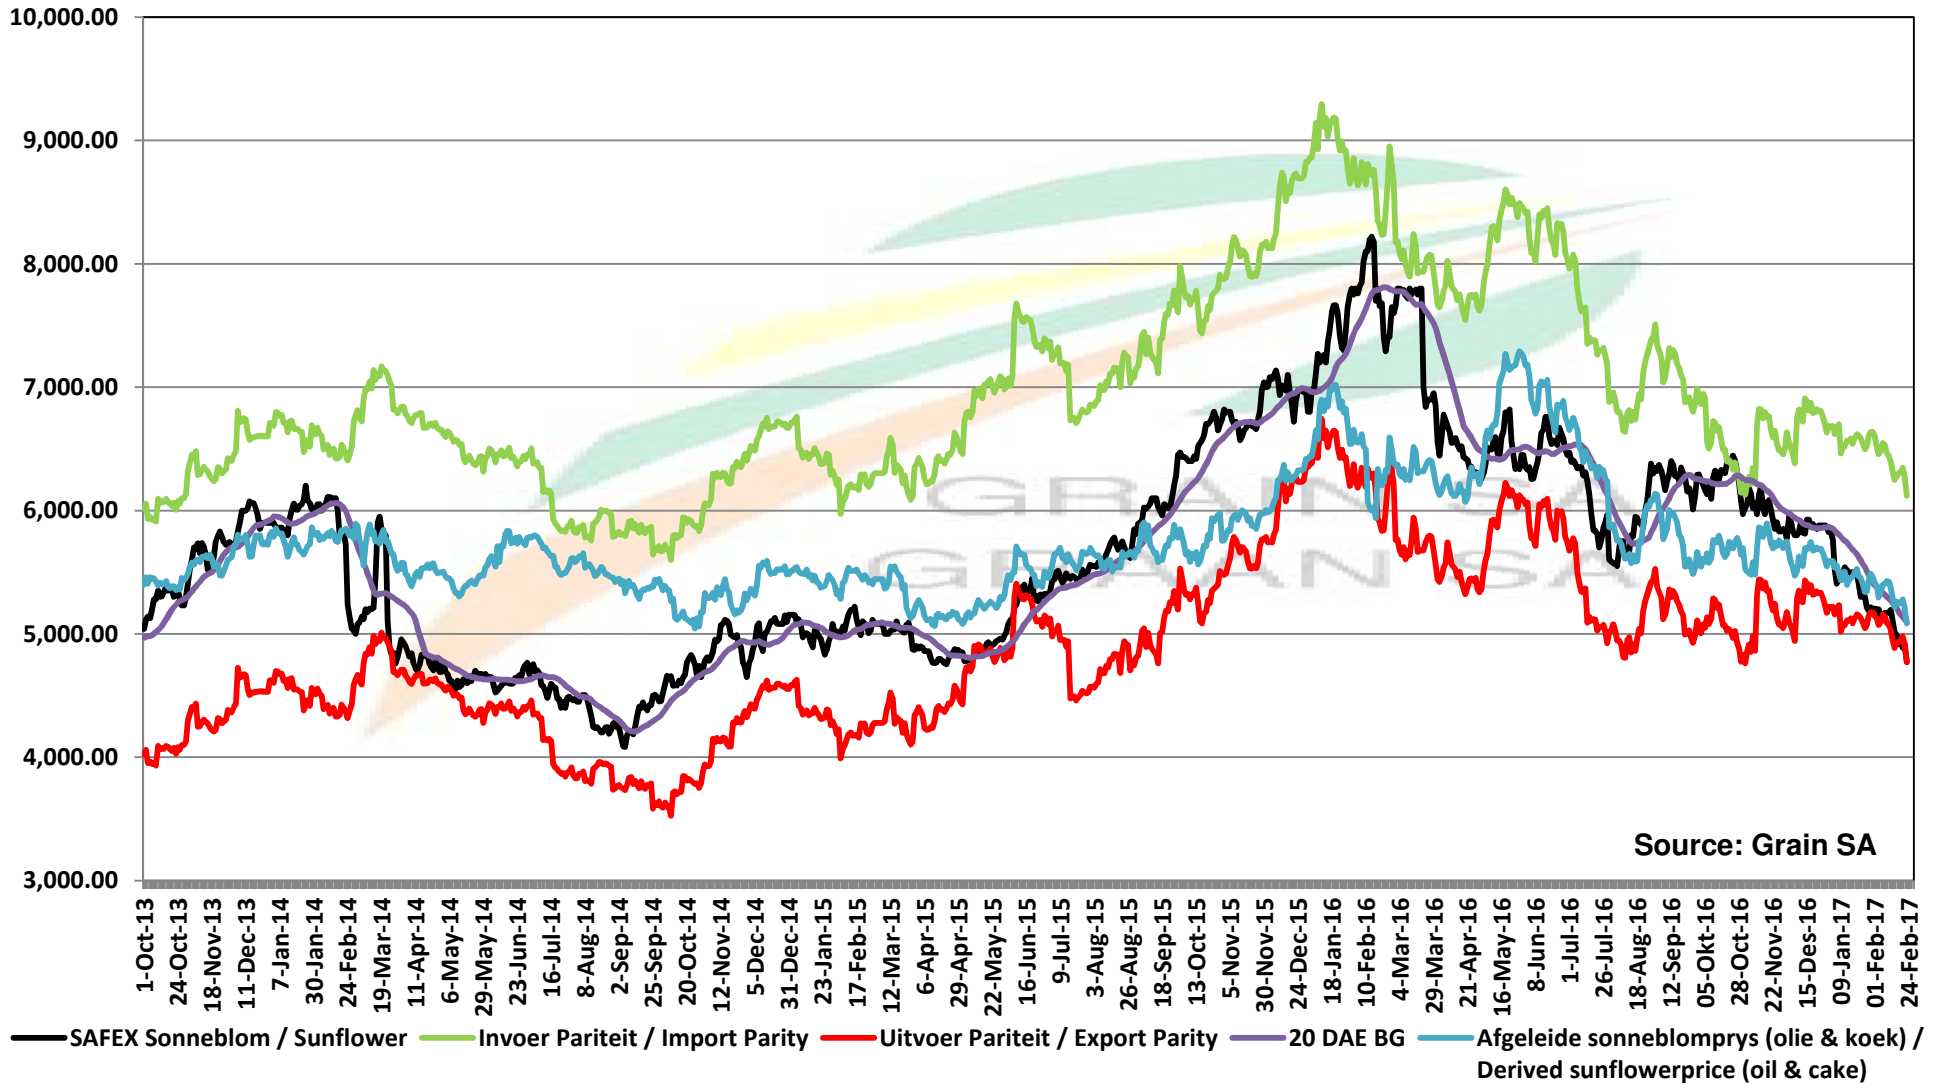

PRICES OF EU SUNFLOWER SEED DELIVERED IN RANDFONTEIN PRYSE VAN EU SONNEBLOMSAAD GELEWER IN RANDFONTEIN

PRICES OF EU SUNFLOWER SEED DELIVERED IN RANDFONTEIN PRYSE VAN EU SONNEBLOMSAAD GELEWER IN RANDFONTEIN

Source: Grain SA

PRICES OF SOYBEAN SEED DELIVERED IN RANDFONTEIN PRYSE VAN SOJABOONSAAD GELEWER IN RANDFONTEIN

Source: Grain SA

PRICES OF ARGENTINIAN SOYBEAN SEED DELIVERED IN RANDFONTEIN PRYSE VAN ARGENTYNSE SOJABOONSAAD GELEWER IN RANDFONTEIN