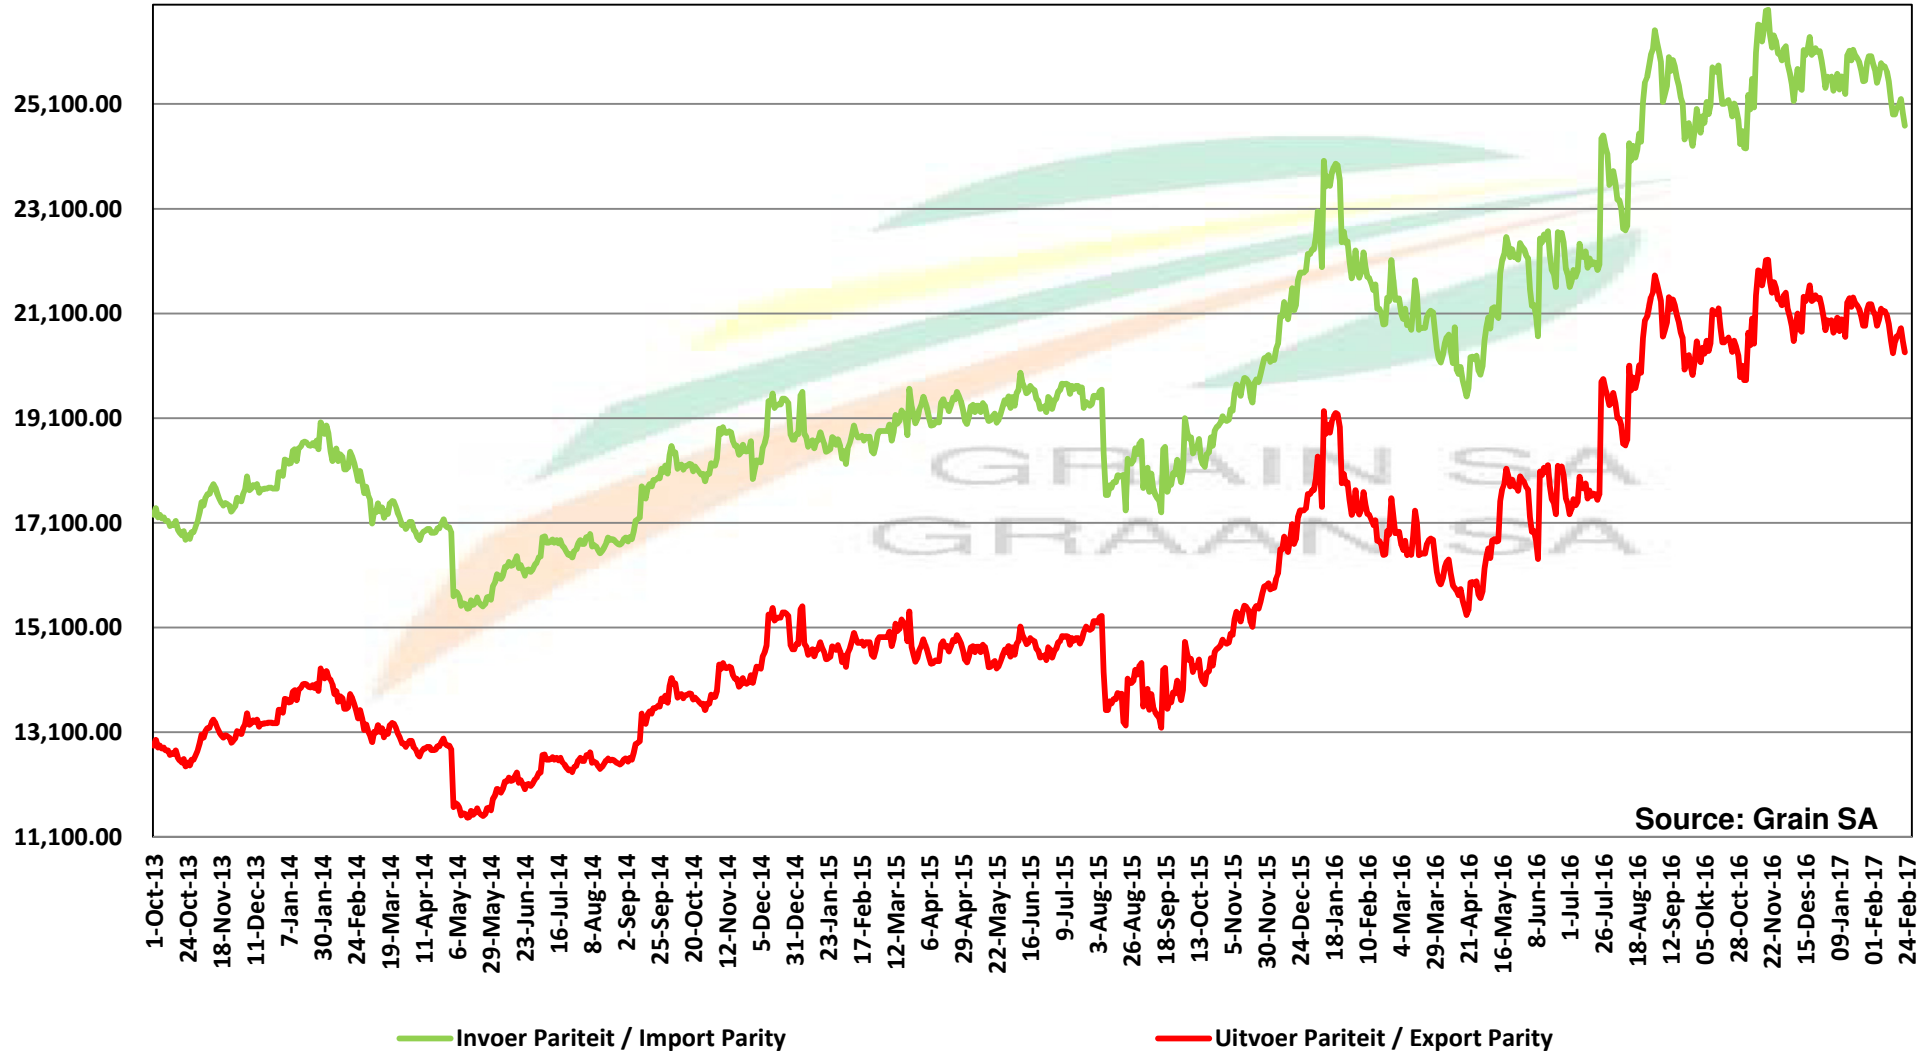

Source: Grain SA

PRICES OF DERIVED SOYBEAN DELIVERED IN RANDFONTEIN PRYSE VAN AFGELEIDE SOJABONE GELEWER IN RANDFONTEIN

Source: Grain SA

PRICES OF SOYBEAN CRUSHING MARGIN PRYSE VAN SOJABOON PERSMARGE

PRICES OF BRAZILIAN SOYBEAN DELIVERED IN RANDFONTEIN PRYSE VAN BRASILIAANSE SOJABONE GELEWER IN RANDFONTEIN

Prices of Canola in the South Cape (Swellendam) Canolapryse in die Suid-Kaap (Swellendam)

PRICES OF PROCESSED AND GRADED USA CHOICE GRADE GROUNDNUTS (40/50) (RANDFONTEIN)
PRYSE VAN UITGEDOP EN GESORTEERDE VSA KEURGRAAD GRONDBONE MET 'N PITGROOTTE VAN
40/50 pitgrootte (RANDFONTEIN)