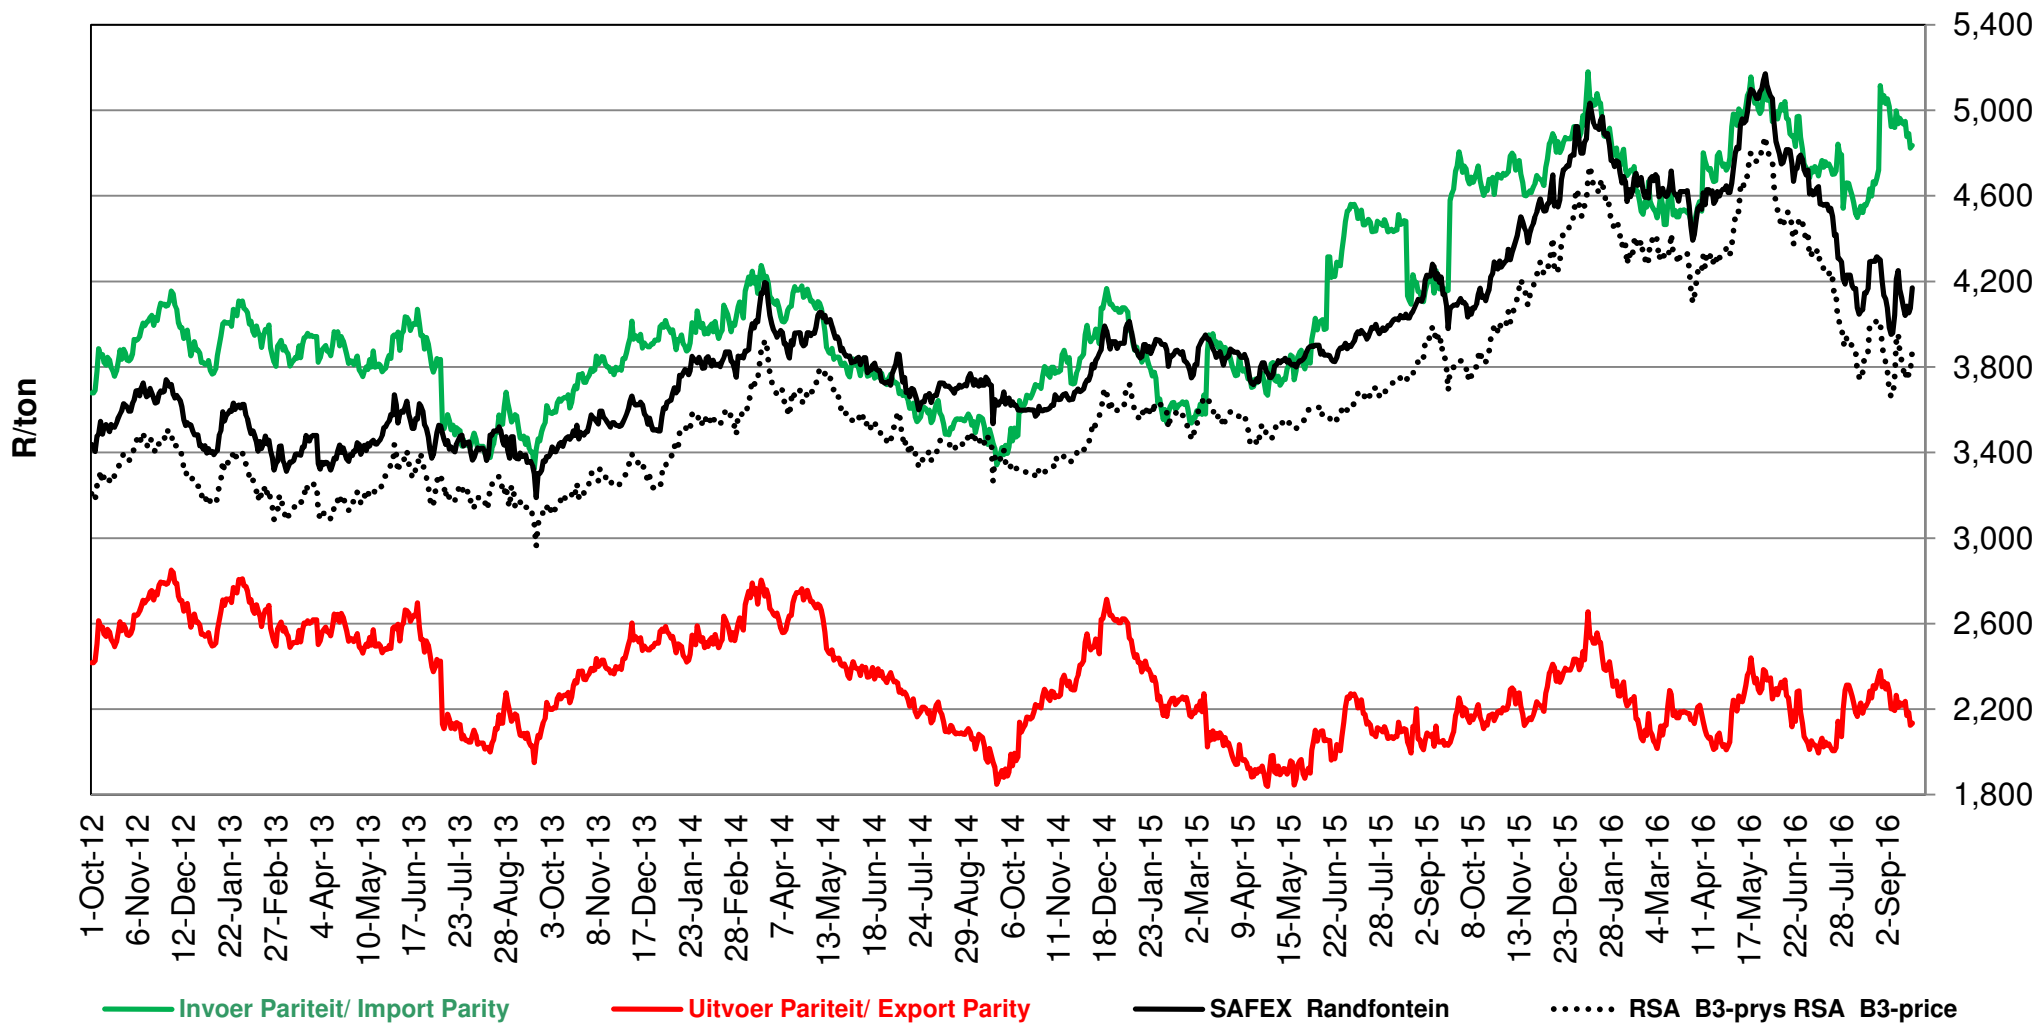

PRYSE VAN RSA EN DUITSE KORING GELEWER IN RANDFONTEIN PRICES OF RSA AND GERMAN WHEAT DELIVERED IN RANDFONTEIN

Source: Grain SA