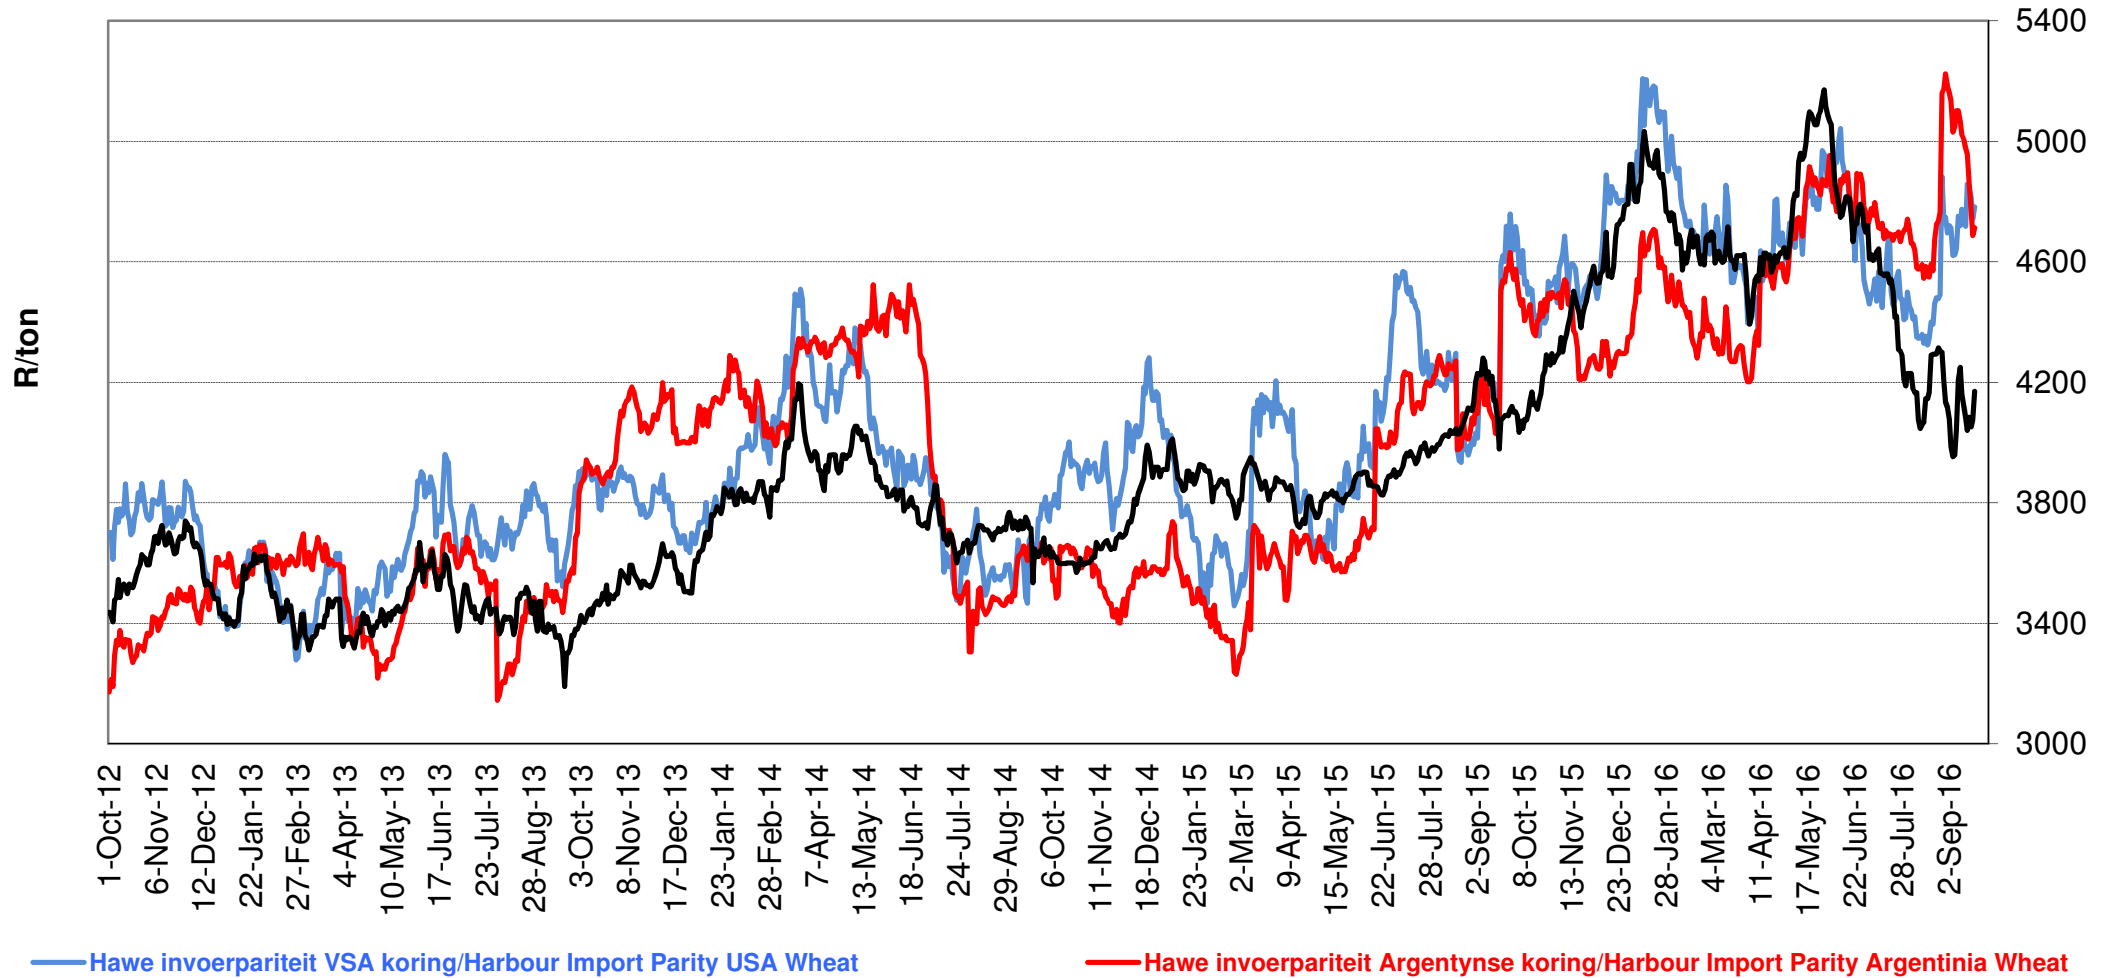

**PRYSE VAN RSA EN ARGENTYNSE KORING GELEWER IN RANDFONTEIN
PRICES OF RSA AND ARGENTINEAN WHEAT DELIVERED IN RANDFONTEIN**

Source: Grain SA

PRYSE VAN SUID AFRIKAANSE EN VSA KORING GELEWER IN RANDFONTEIN
PRICES OF SOUTH AFRICAN AND USA WHEAT DELIVERED IN RANDFONTEIN

Source: Grain SA

PRYSE VAN KORING GELEWER IN RANDFONTEIN PRICES OF WHEAT DELIVERED IN RANDFONTEIN

Source: Grain SA

PRYSE VAN RSA EN DUITSE KORING GELEWER IN RANDFONTEIN PRICES OF RSA AND GERMAN WHEAT DELIVERED IN RANDFONTEIN

Source: Grain SA

PRYSE VAN HRW KORING VIR LEWERING IN DES 2016 (RANDFONTEIN)
PRICES OF HRW WHEAT DELIVERED IN DEC 2016 (RANDFONTEIN)

Source: Grain SA

PRYSE VAN KORING GELEWER IN DURBAN HAWE PRICES OF WHEAT DELIVERED IN DURBAN HARBOUR