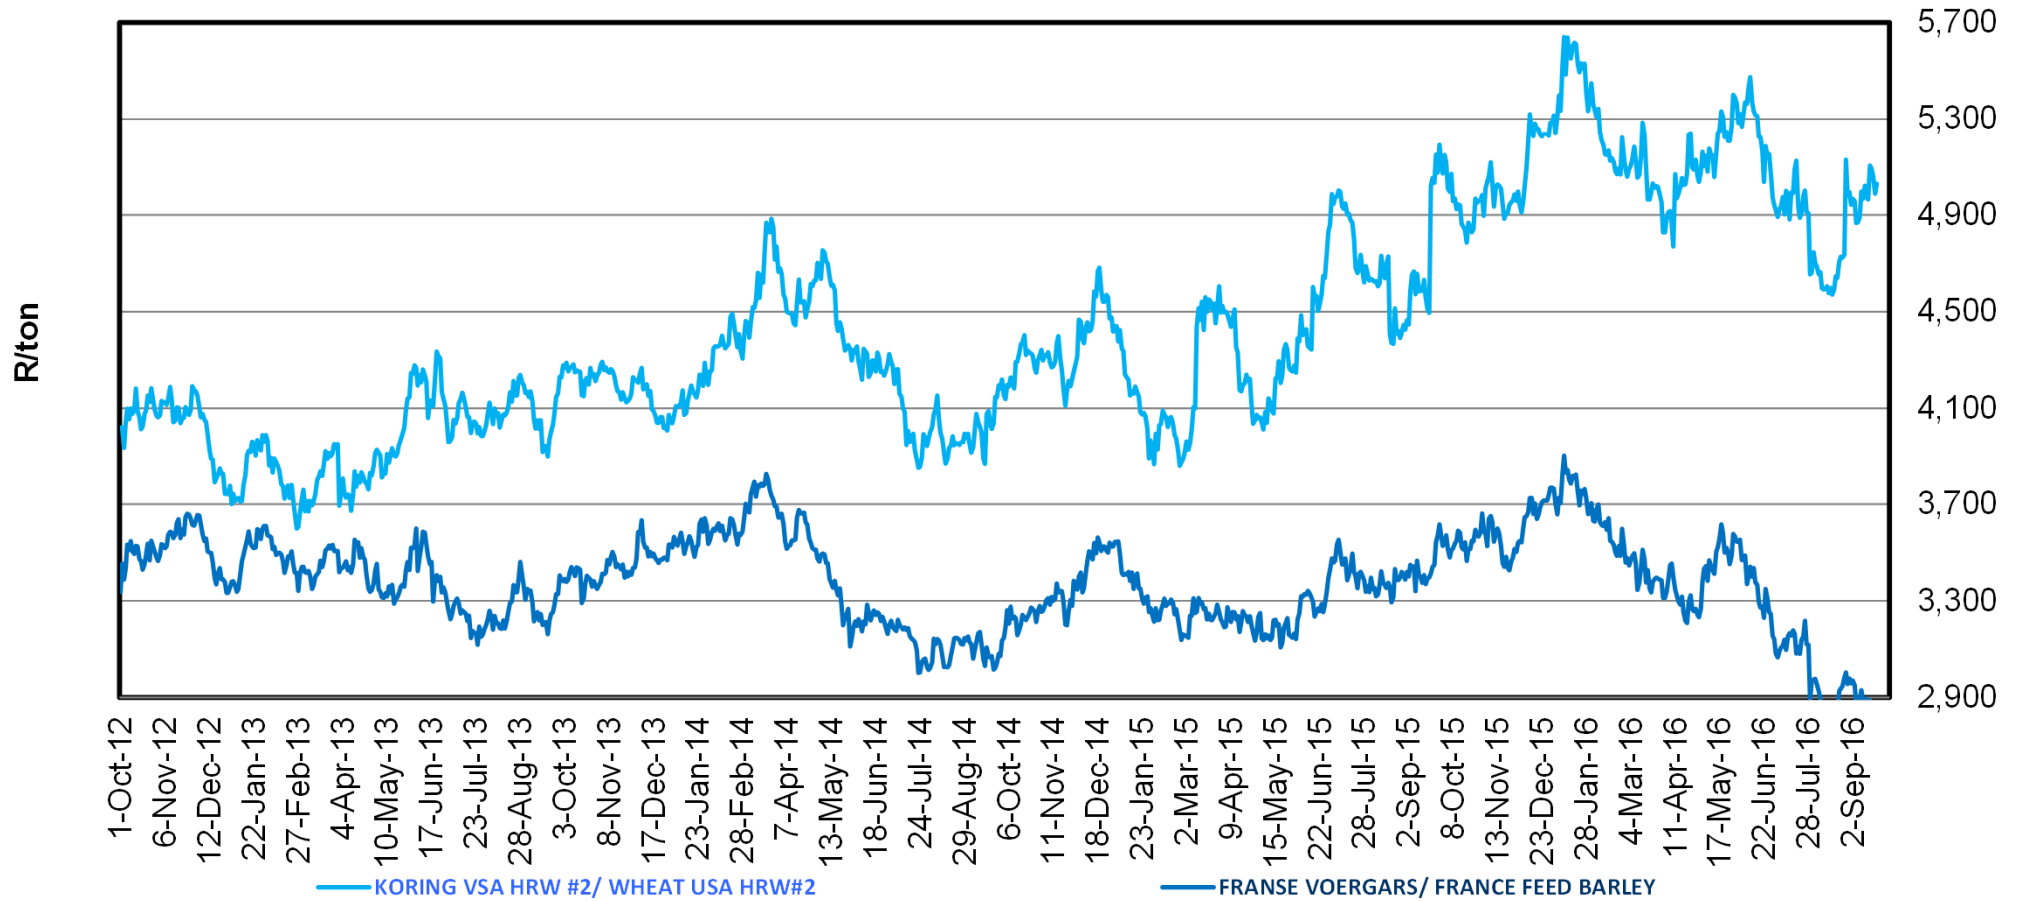

Source: Grain SA

PRYSE VAN HRW KORING VIR LEWERING IN DES 2016 (RANDFONTEIN)
PRICES OF HRW WHEAT DELIVERED IN DEC 2016 (RANDFONTEIN)

Source: Grain SA

PRYSE VAN KORING GELEWER IN DURBAN HAWE PRICES OF WHEAT DELIVERED IN DURBAN HARBOUR

— Randfontein Koring Wheat
Source: Grain SA

PRYSE VAN GARS GELEWER IN RANDFONTEIN PRICES OF BARLEY DELIVERED IN RANDFONTEIN

Source: Grain SA

INVOERPARITEIT VAN VSA HRW KORING EN FRANSE VOERGARS IMPORT PARITY OF USA HRW AND FRANCE FEED BARLEY