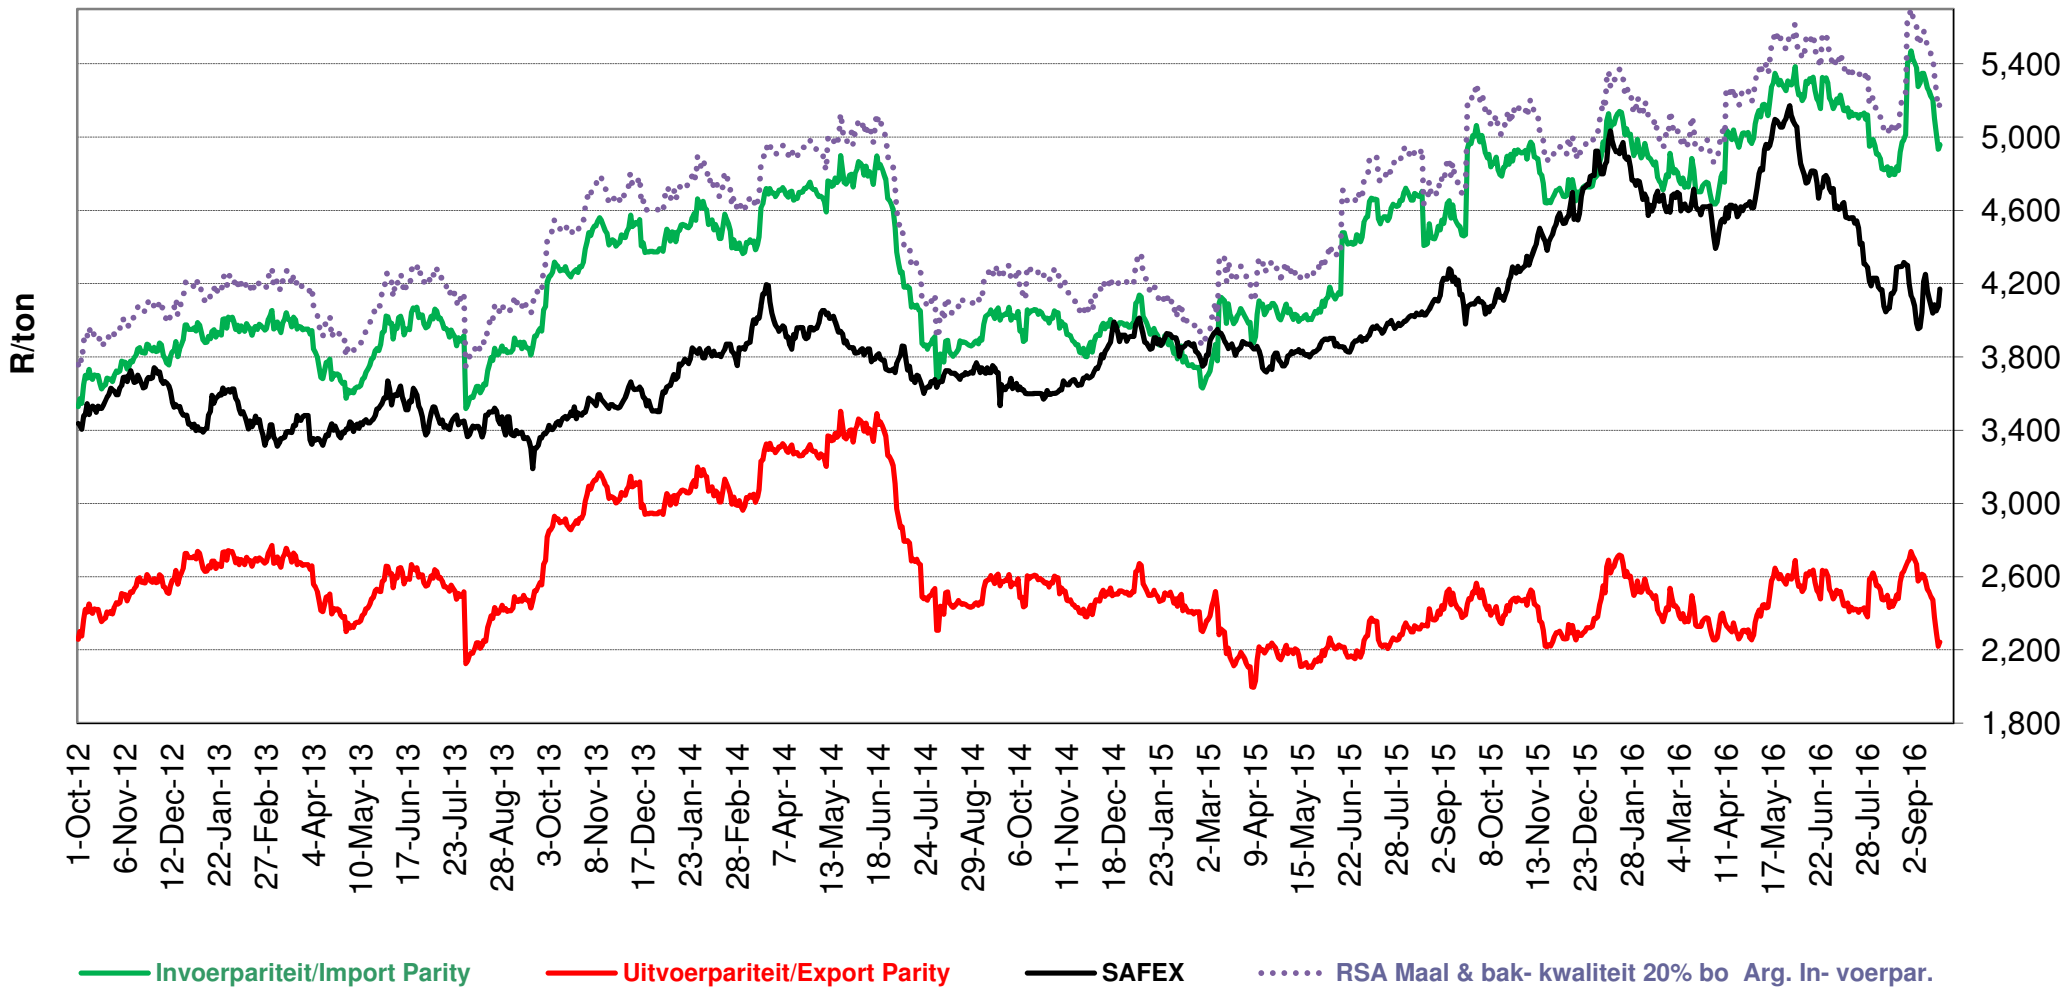

**PRYSE VAN RSA EN ARGENTYNSE KORING GELEWER IN RANDFONTEIN
PRICES OF RSA AND ARGENTINEAN WHEAT DELIVERED IN RANDFONTEIN**

Source: Grain SA

PRYSE VAN SUID AFRIKAANSE EN VSA KORING GELEWER IN RANDFONTEIN
PRICES OF SOUTH AFRICAN AND USA WHEAT DELIVERED IN RANDFONTEIN