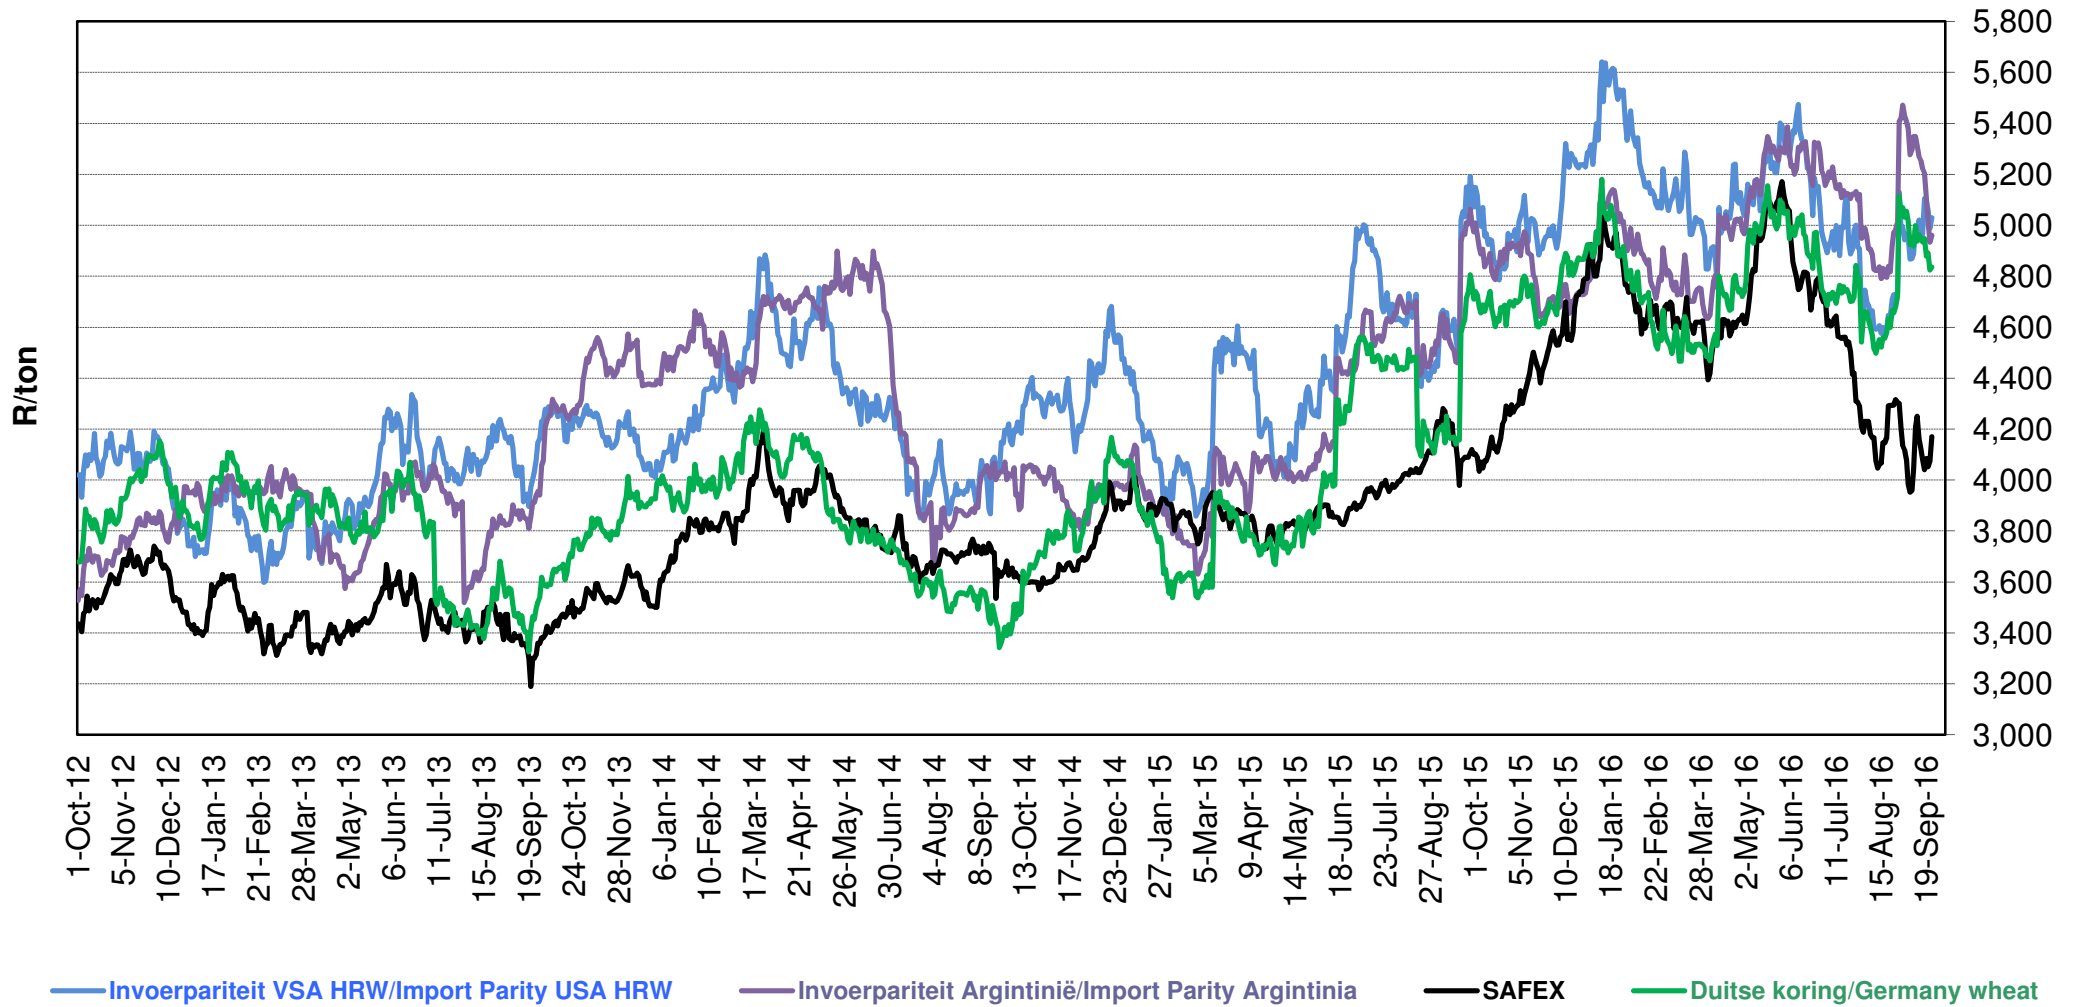

PRYSE VAN KORING GELEWER IN RANDFONTEIN PRICES OF WHEAT DELIVERED IN RANDFONTEIN

Source: Grain SA