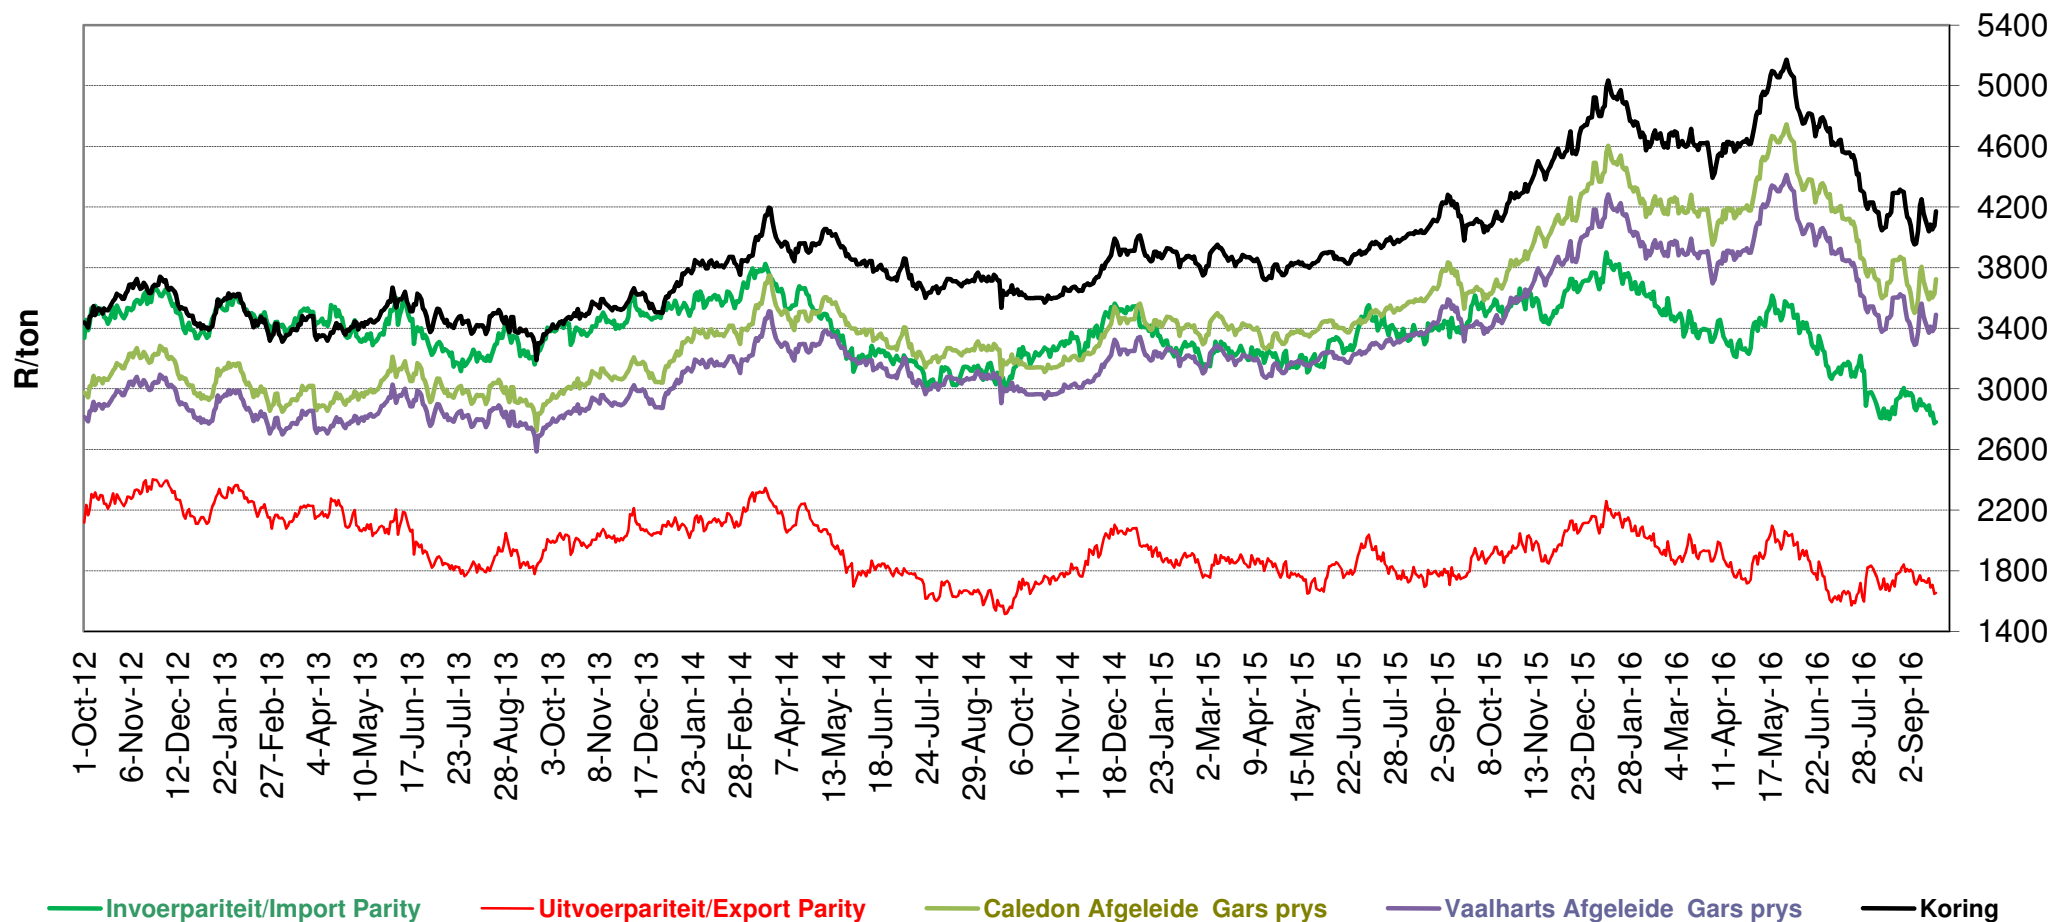

Source: Grain SA

PRYSE VAN HRW KORING VIR LEWERING IN DES 2016 (RANDFONTEIN)
PRICES OF HRW WHEAT DELIVERED IN DEC 2016 (RANDFONTEIN)

Source: Grain SA

PRYSE VAN KORING GELEWER IN DURBAN HAWE PRICES OF WHEAT DELIVERED IN DURBAN HARBOUR

— Randfontein Koring Wheat
Source: Grain SA

PRYSE VAN GARS GELEWER IN RANDFONTEIN PRICES OF BARLEY DELIVERED IN RANDFONTEIN

Source: Grain SA

INVOERPARITEIT VAN VSA HRW KORING EN FRANSE VOERGARS IMPORT PARITY OF USA HRW AND FRANCE FEED BARLEY