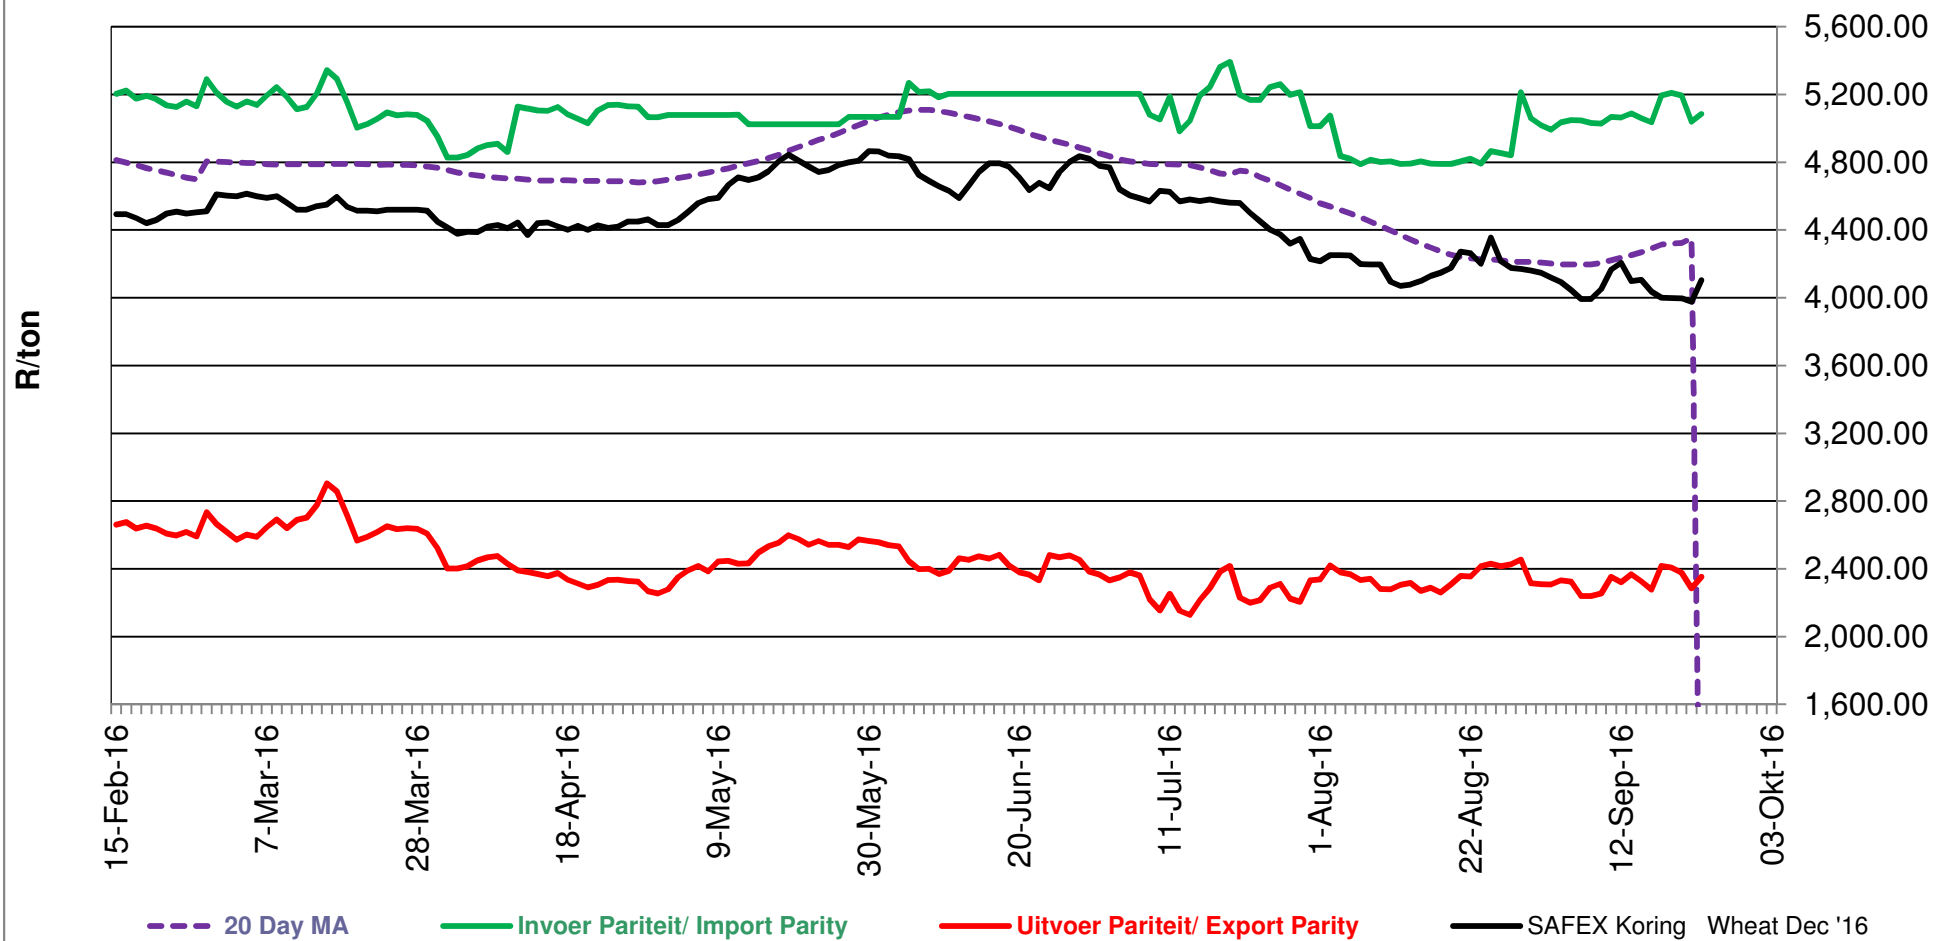

Source: Grain SA

PRYSE VAN KORING GELEWER IN RANDFONTEIN PRICES OF WHEAT DELIVERED IN RANDFONTEIN

Source: Grain SA

PRYSE VAN RSA EN DUITSE KORING GELEWER IN RANDFONTEIN PRICES OF RSA AND GERMAN WHEAT DELIVERED IN RANDFONTEIN

Source: Grain SA

PRYSE VAN HRW KORING VIR LEWERING IN DES 2016 (RANDFONTEIN)
PRICES OF HRW WHEAT DELIVERED IN DEC 2016 (RANDFONTEIN)

Source: Grain SA

PRYSE VAN KORING GELEWER IN DURBAN HAWE PRICES OF WHEAT DELIVERED IN DURBAN HARBOUR