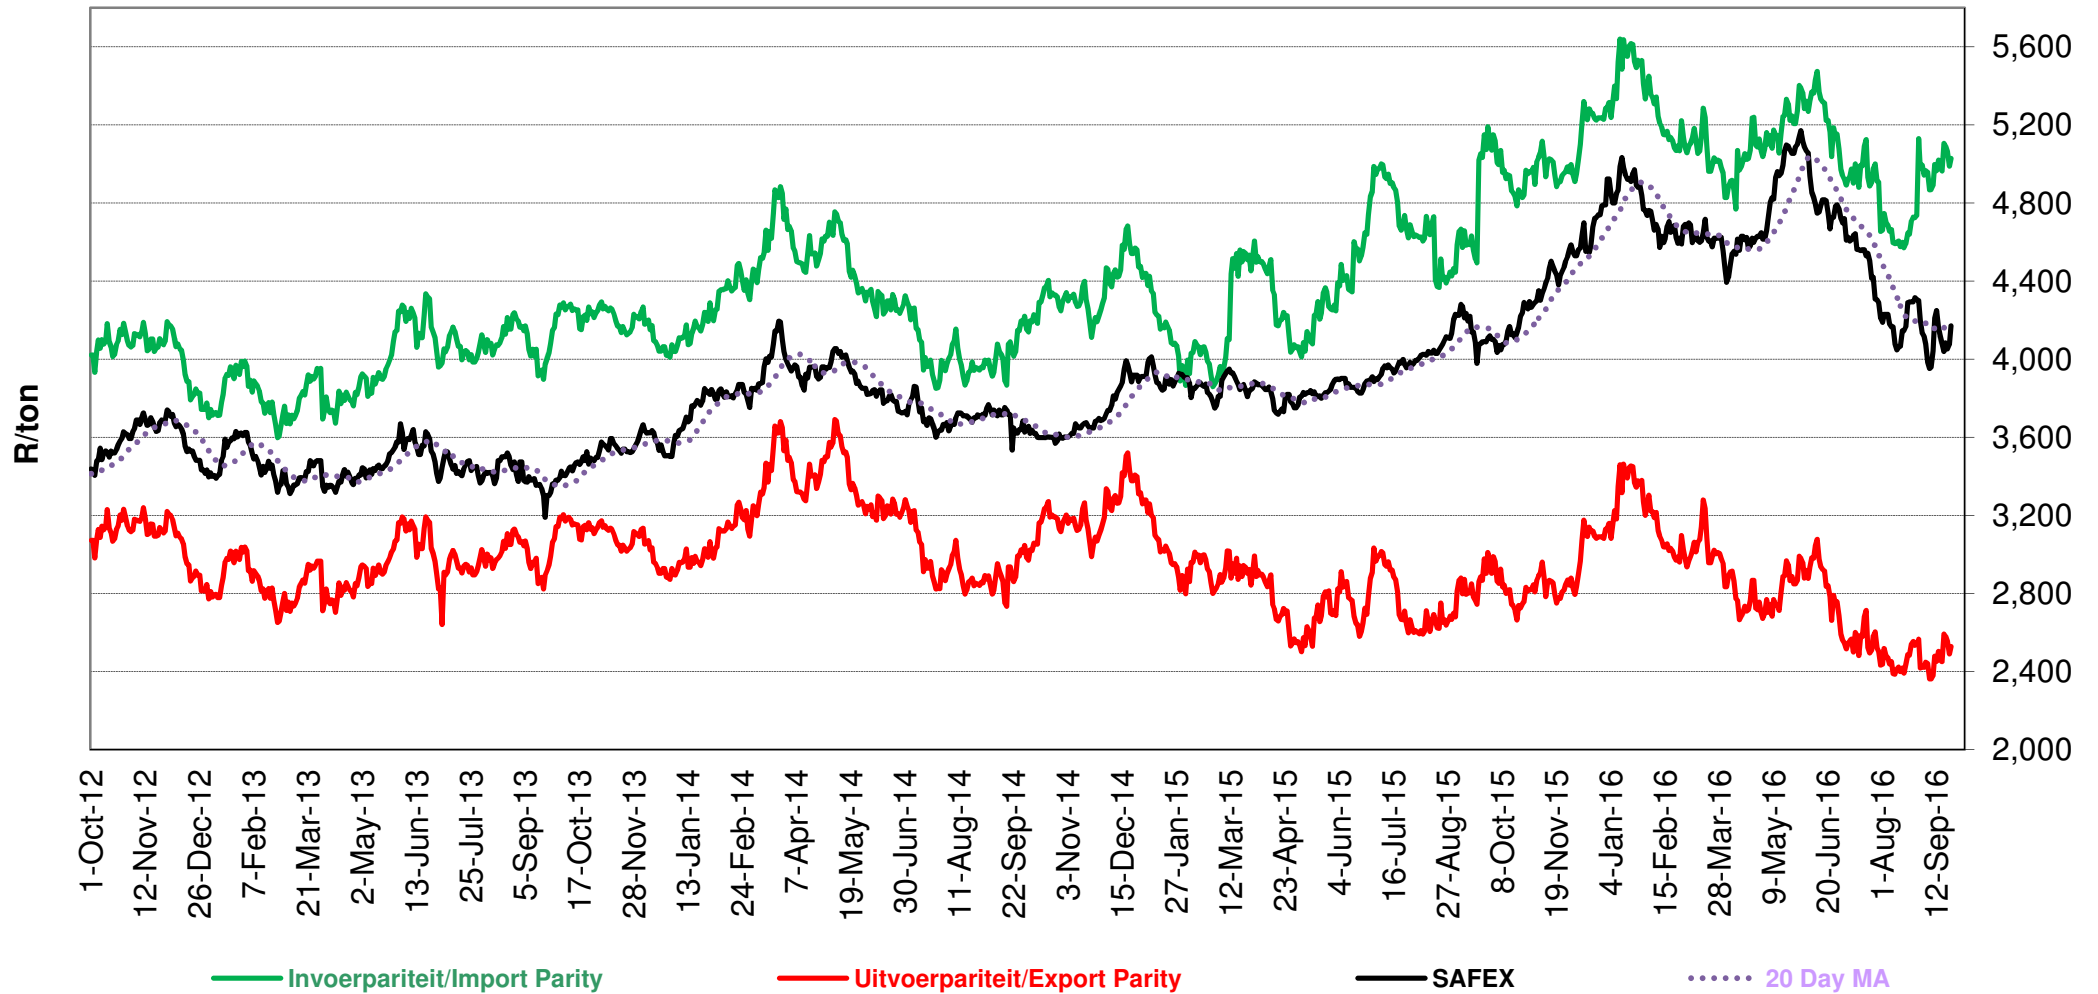

**PRYSE VAN RSA EN ARGENTYNSE KORING GELEWER IN RANDFONTEIN
PRICES OF RSA AND ARGENTINEAN WHEAT DELIVERED IN RANDFONTEIN**

Source: Grain SA

PRYSE VAN SUID AFRIKAANSE EN VSA KORING GELEWER IN RANDFONTEIN
PRICES OF SOUTH AFRICAN AND USA WHEAT DELIVERED IN RANDFONTEIN