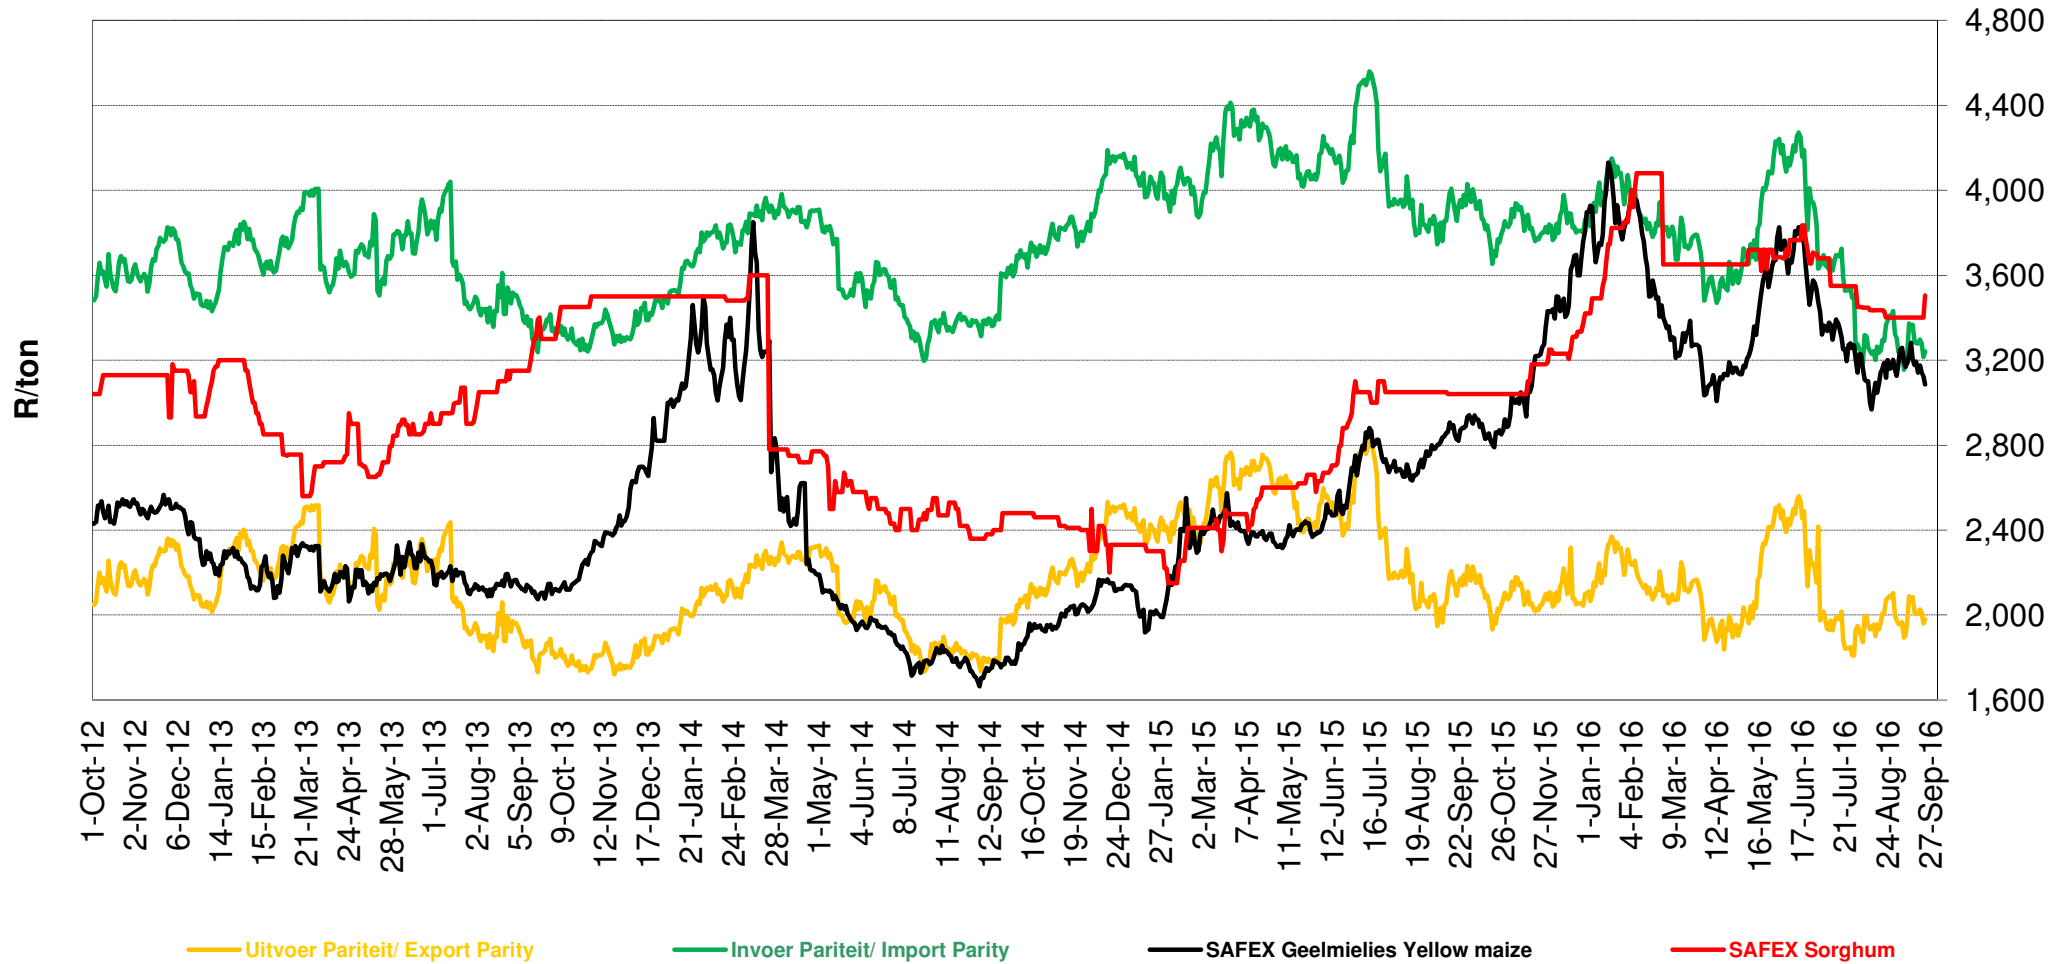

PRYSE VAN VSA SORGHUM GELEWER IN RANDFONTEIN PRICES OF USA SORGHUM DELIVERED IN RANDFONTEIN

Source: Grain SA

PRYSE VAN VSA WITMIELIES GELEWER IN RANDFONTEIN PRICES OF USA WHITE MAIZE DELIVERED IN RANDFONTEIN

(Pariteitspryse sluit nie premies op WM in nie/Parity prices excludes premiums on WM)

Source: Grain SA

PRYSE VAN GEELMIELIES GELEWER IN RANDFONTEIN PRICES OF YELLOW MAIZE DELIVERED IN RANDFONTEIN

Source: Grain SA