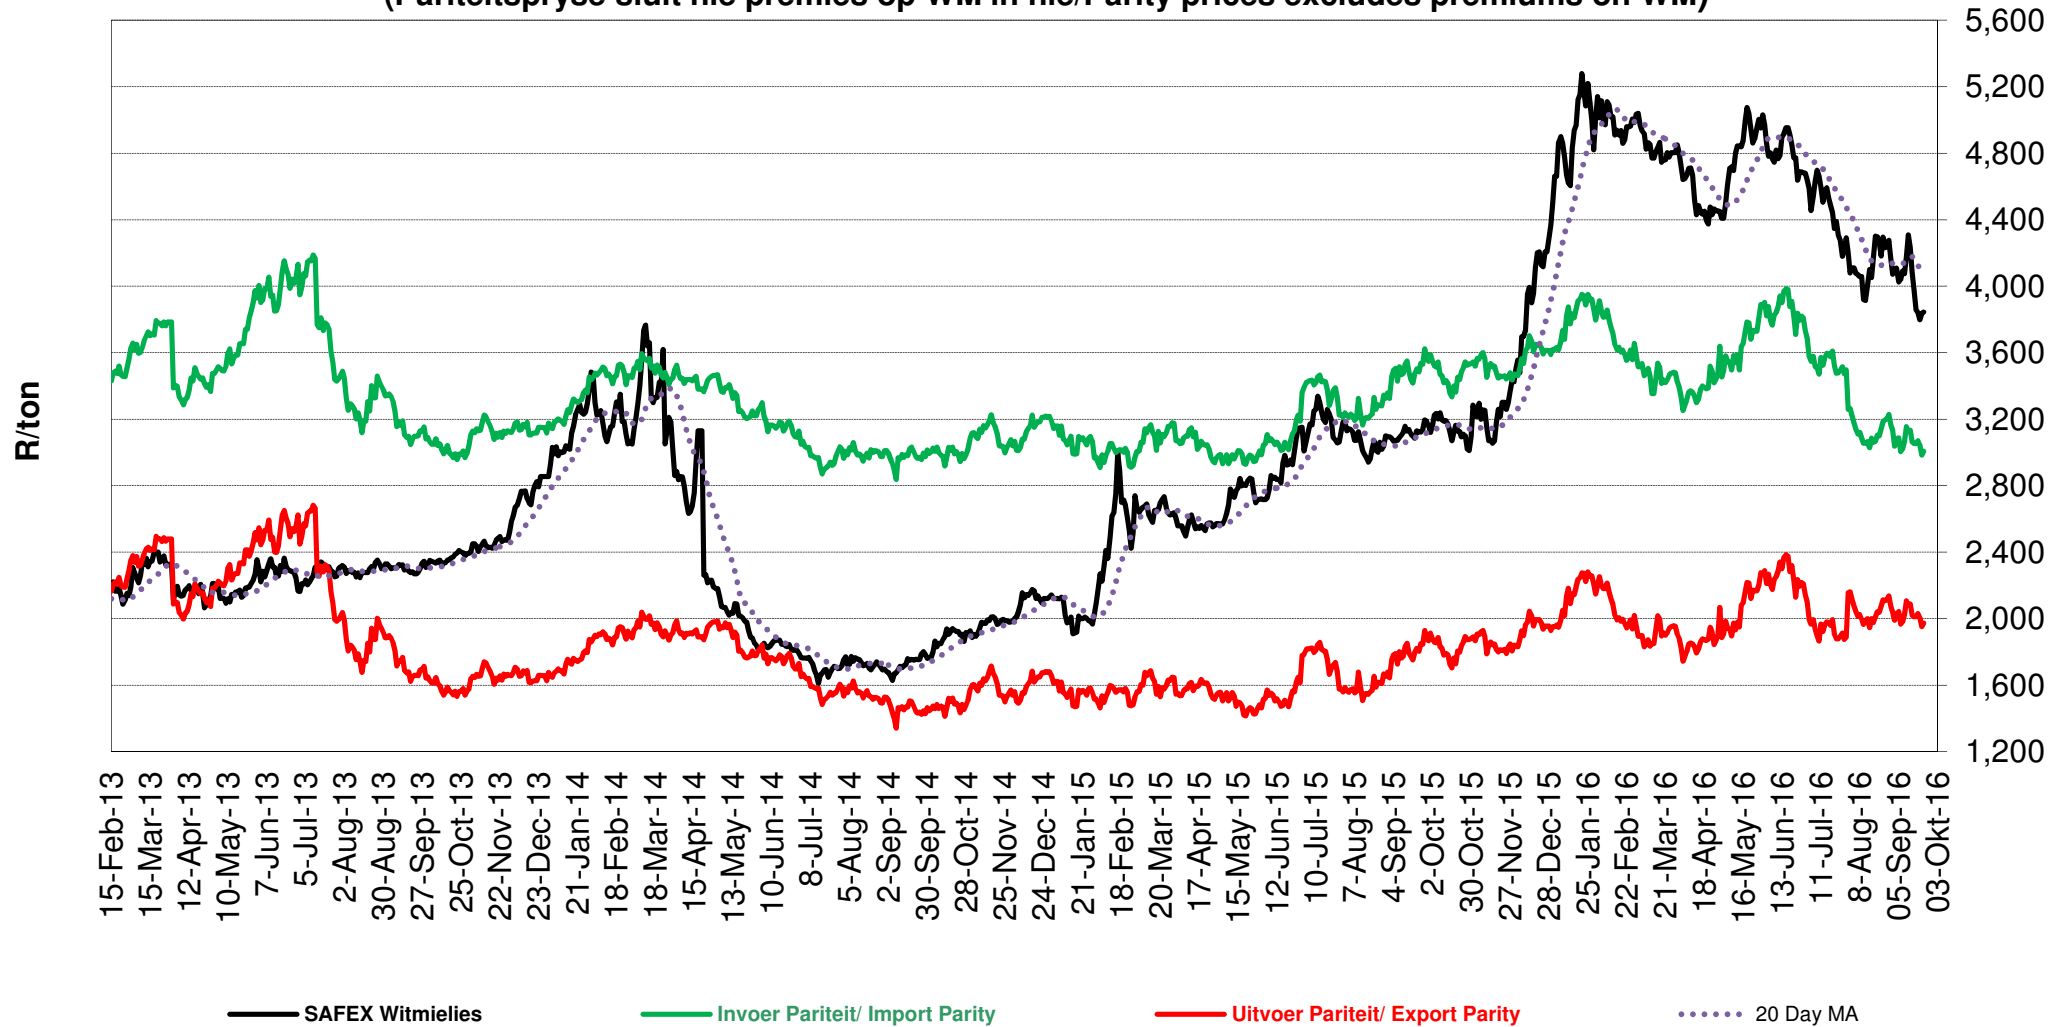

PRYSE VAN VSA SORGHUM GELEWER IN RANDFONTEIN PRICES OF USA SORGHUM DELIVERED IN RANDFONTEIN

Source: Grain SA

PRYSE VAN VSA WITMIELIES GELEWER IN RANDFONTEIN PRICES OF USA WHITE MAIZE DELIVERED IN RANDFONTEIN

(Pariteitspryse sluit nie premies op WM in nie/Parity prices excludes premiums on WM)

Source: Grain SA

PRYSE VAN GEELMIELIES GELEWER IN RANDFONTEIN PRICES OF YELLOW MAIZE DELIVERED IN RANDFONTEIN

Source: Grain SA