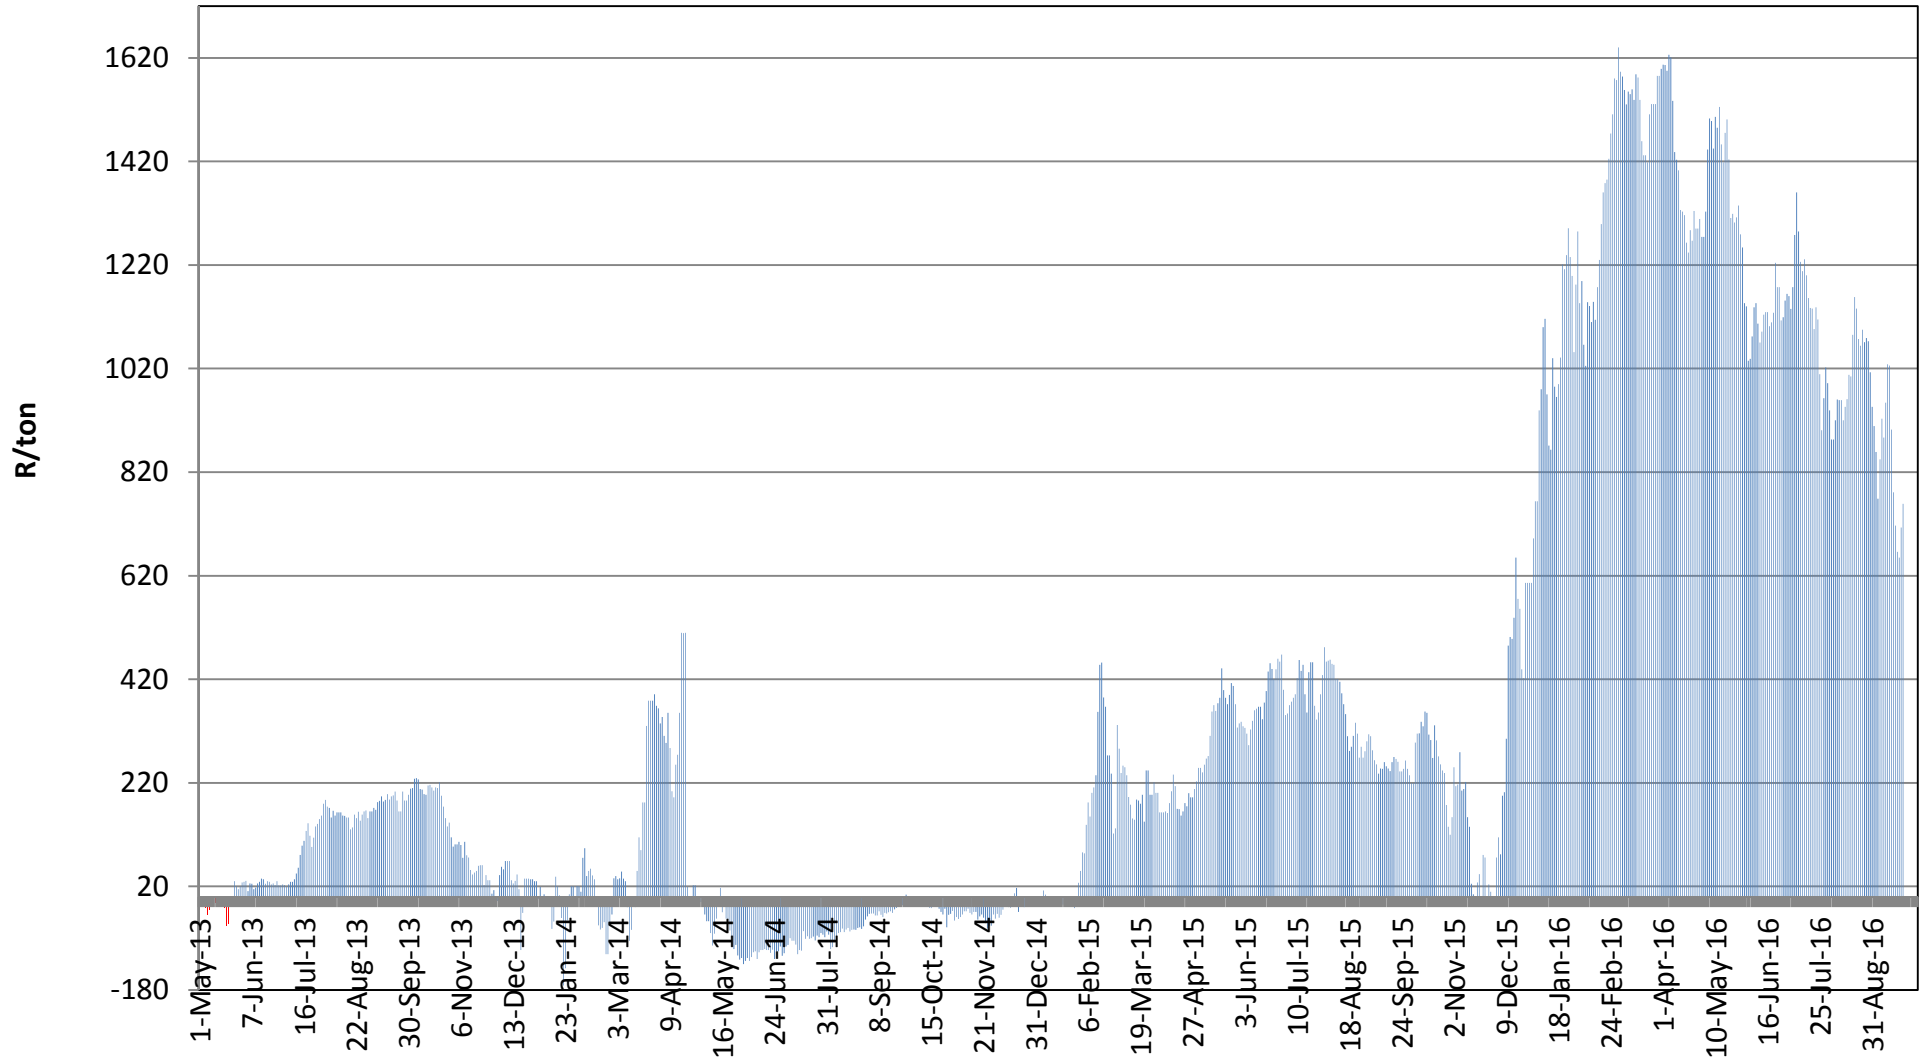

Price Difference (WMAZ-YMAZ)

Source: Grain SA