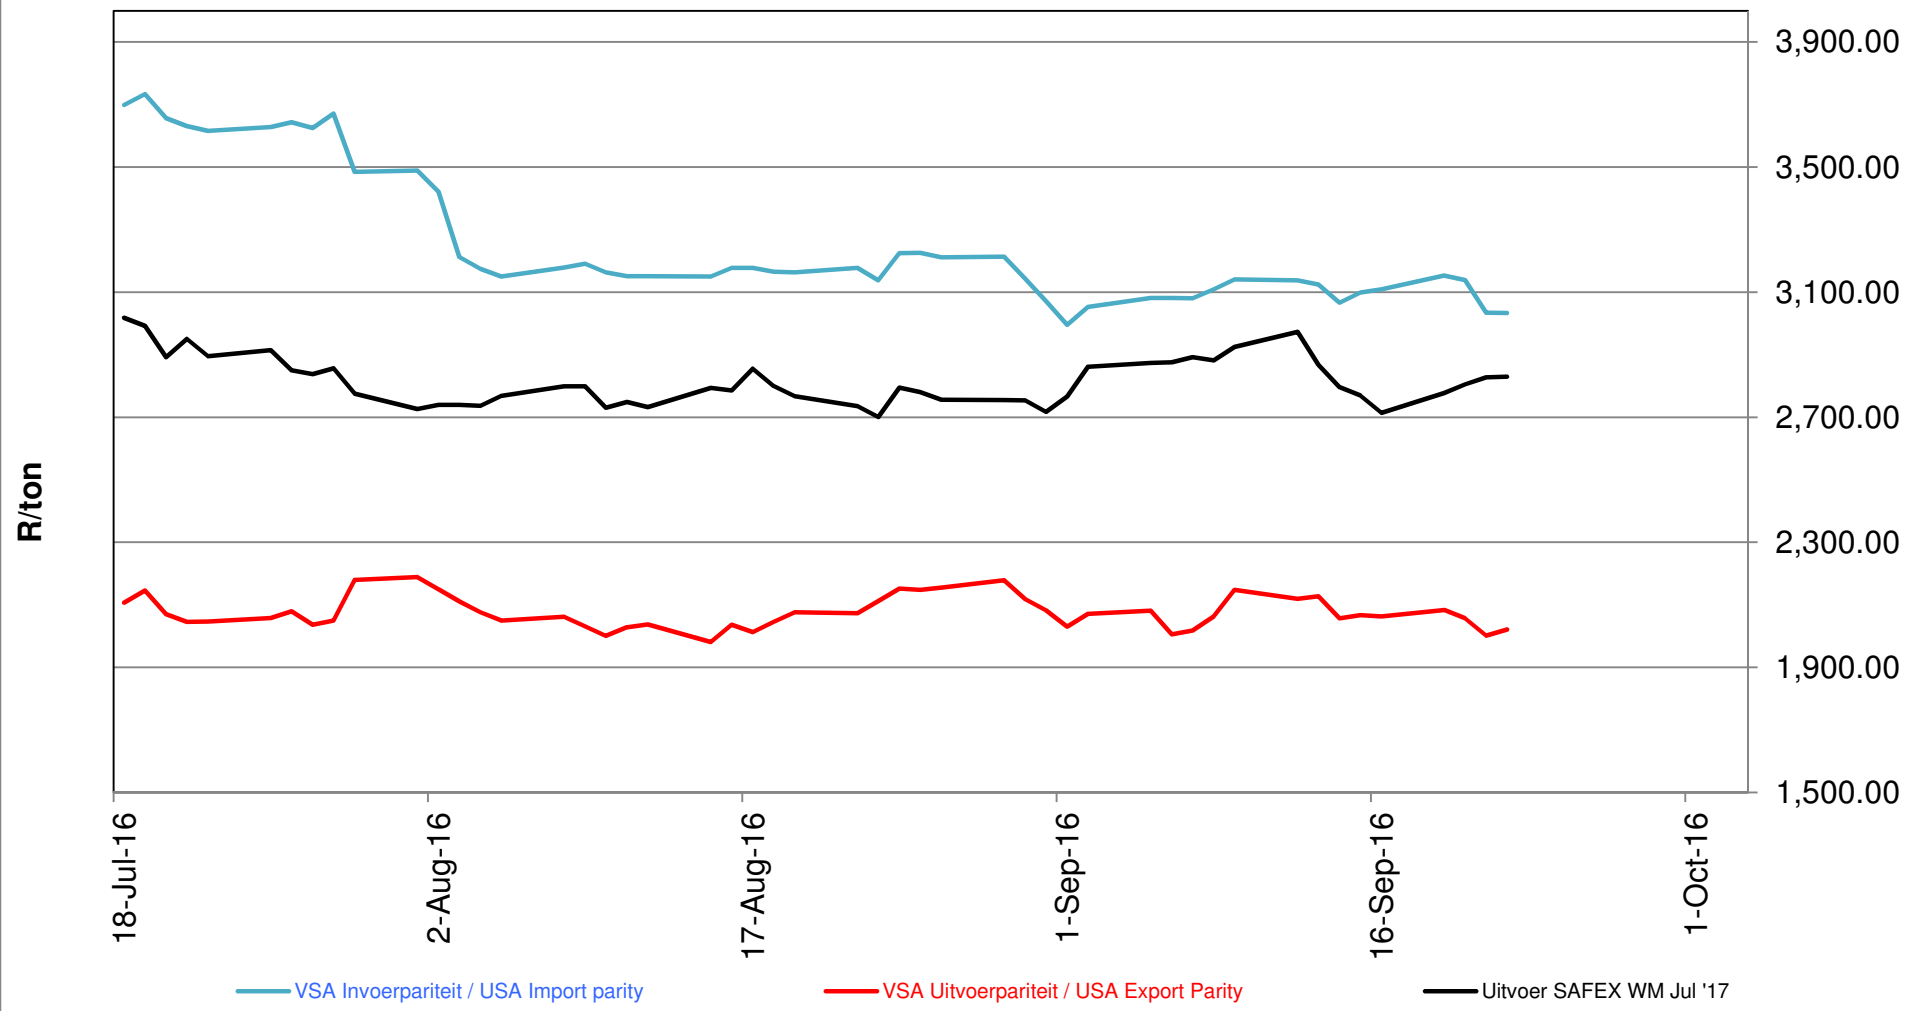

(Pariteitspryse sluit nie premies op WM in nie/Parity prices excludes premiums on WM)

Source: Grain SA

PRYSE VAN GEELMIELIES GELEWER IN RANDFONTEIN PRICES OF YELLOW MAIZE DELIVERED IN RANDFONTEIN

Source: Grain SA

**PRYSE VAN VSA WITMIELIES VIR LEWERING DES 2016(RANDFONTEIN)
 PRICES OF USA WHITE MAIZE DELIVERED IN DEC 2016 (RANDFONTEIN)**

(Pariteitspryse sluit nie premies op WM in nie/Parity prices excludes premiums on WM)

Source: Grain SA

PRYSE VAN VSA GEELMIELIES VIR LEWERING IN DES 16 (RANDFONTEIN)
PRICES OF USA YELLOW MAIZE DELIVERED IN DEC 16 (RANDFONTEIN)

Source: Grain SA

PRYSE VAN WITMIELIES GELEWER IN RANDFONTEIN
PRICES OF WHITE MAIZE DELIVERED IN RANDFONTEIN
 (Pariteitspryse sluit nie premies op WM in nie/Parity prices excludes premiums on WM)