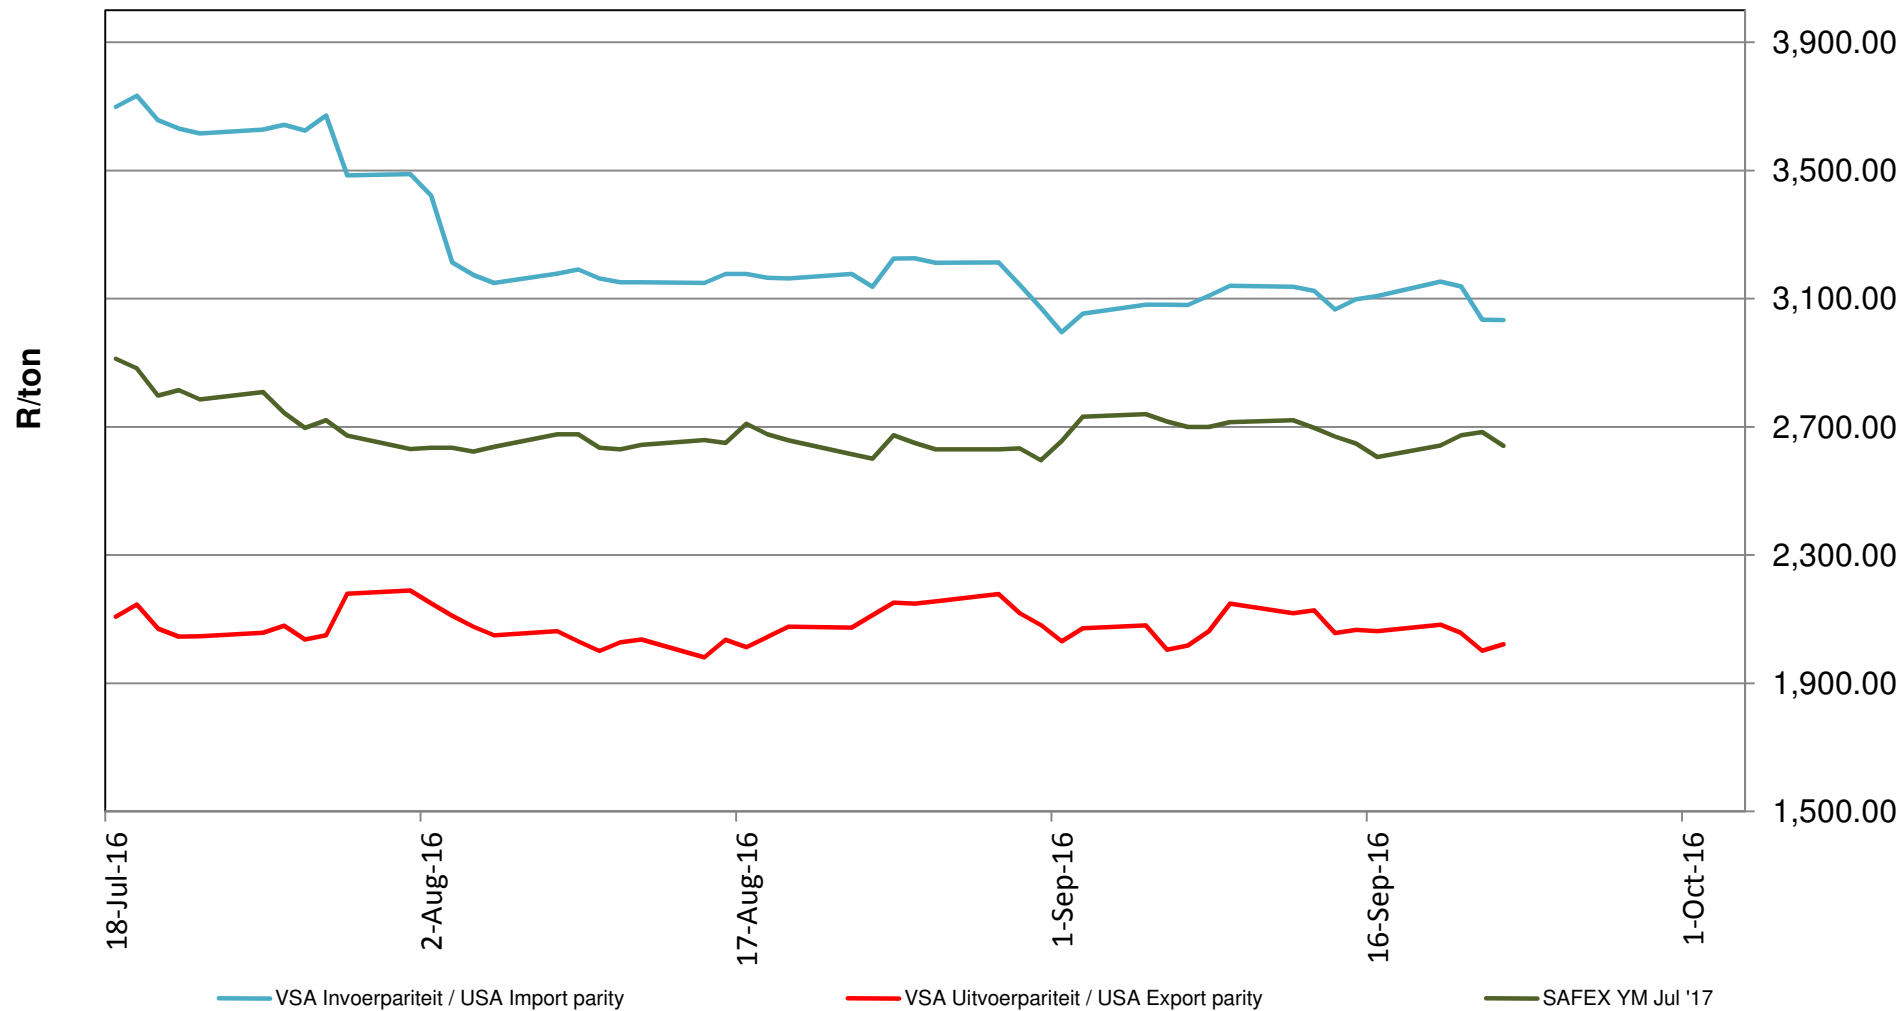

PRYSE VAN GEELMIELIES GELEWER IN RANDFONTEIN PRICES OF YELLOW MAIZE DELIVERED IN RANDFONTEIN

Source: Grain SA