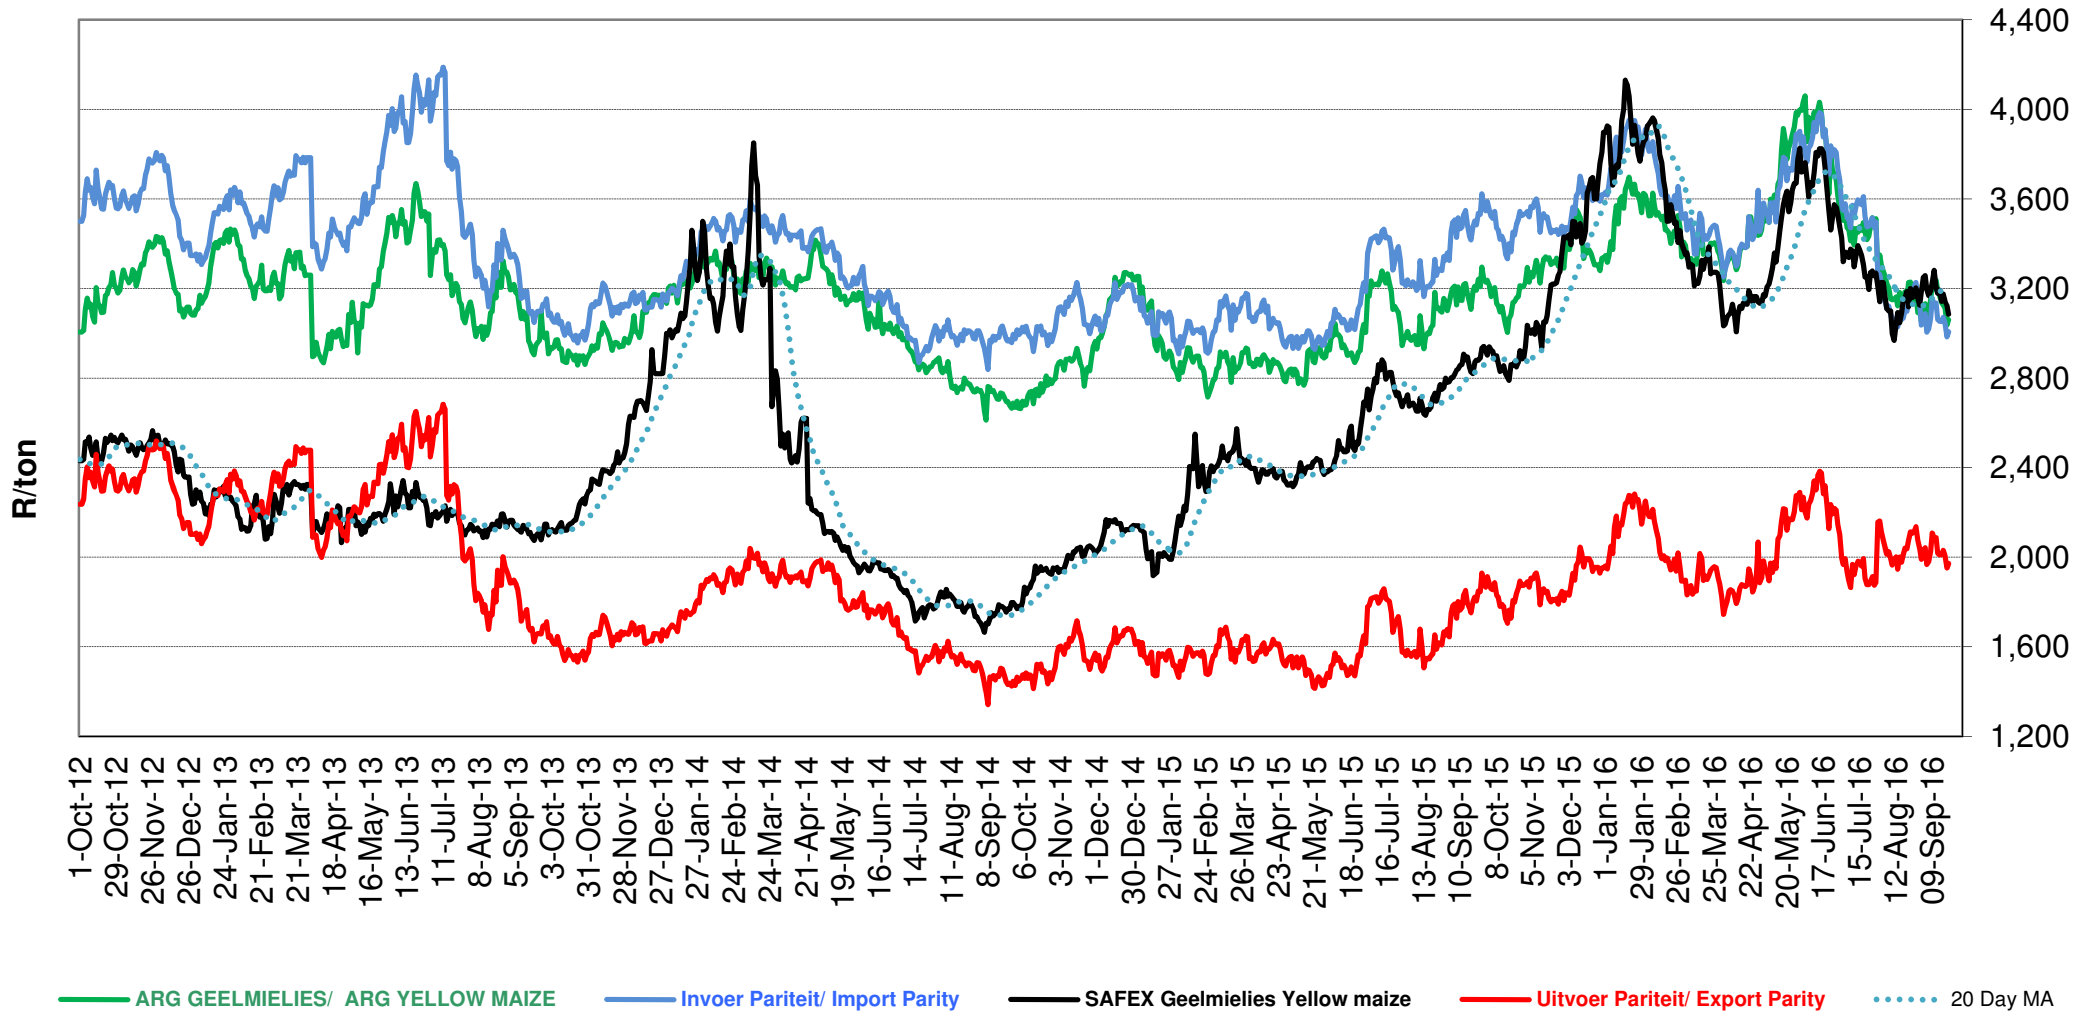

PRYSE VAN VSA SORGHUM GELEWER IN RANDFONTEIN PRICES OF USA SORGHUM DELIVERED IN RANDFONTEIN

Source: Grain SA

PRYSE VAN VSA WITMIELIES GELEWER IN RANDFONTEIN PRICES OF USA WHITE MAIZE DELIVERED IN RANDFONTEIN

(Pariteitspryse sluit nie premies op WM in nie/Parity prices excludes premiums on WM)

Source: Grain SA

PRYSE VAN GEELMIELIES GELEWER IN RANDFONTEIN PRICES OF YELLOW MAIZE DELIVERED IN RANDFONTEIN

Source: Grain SA