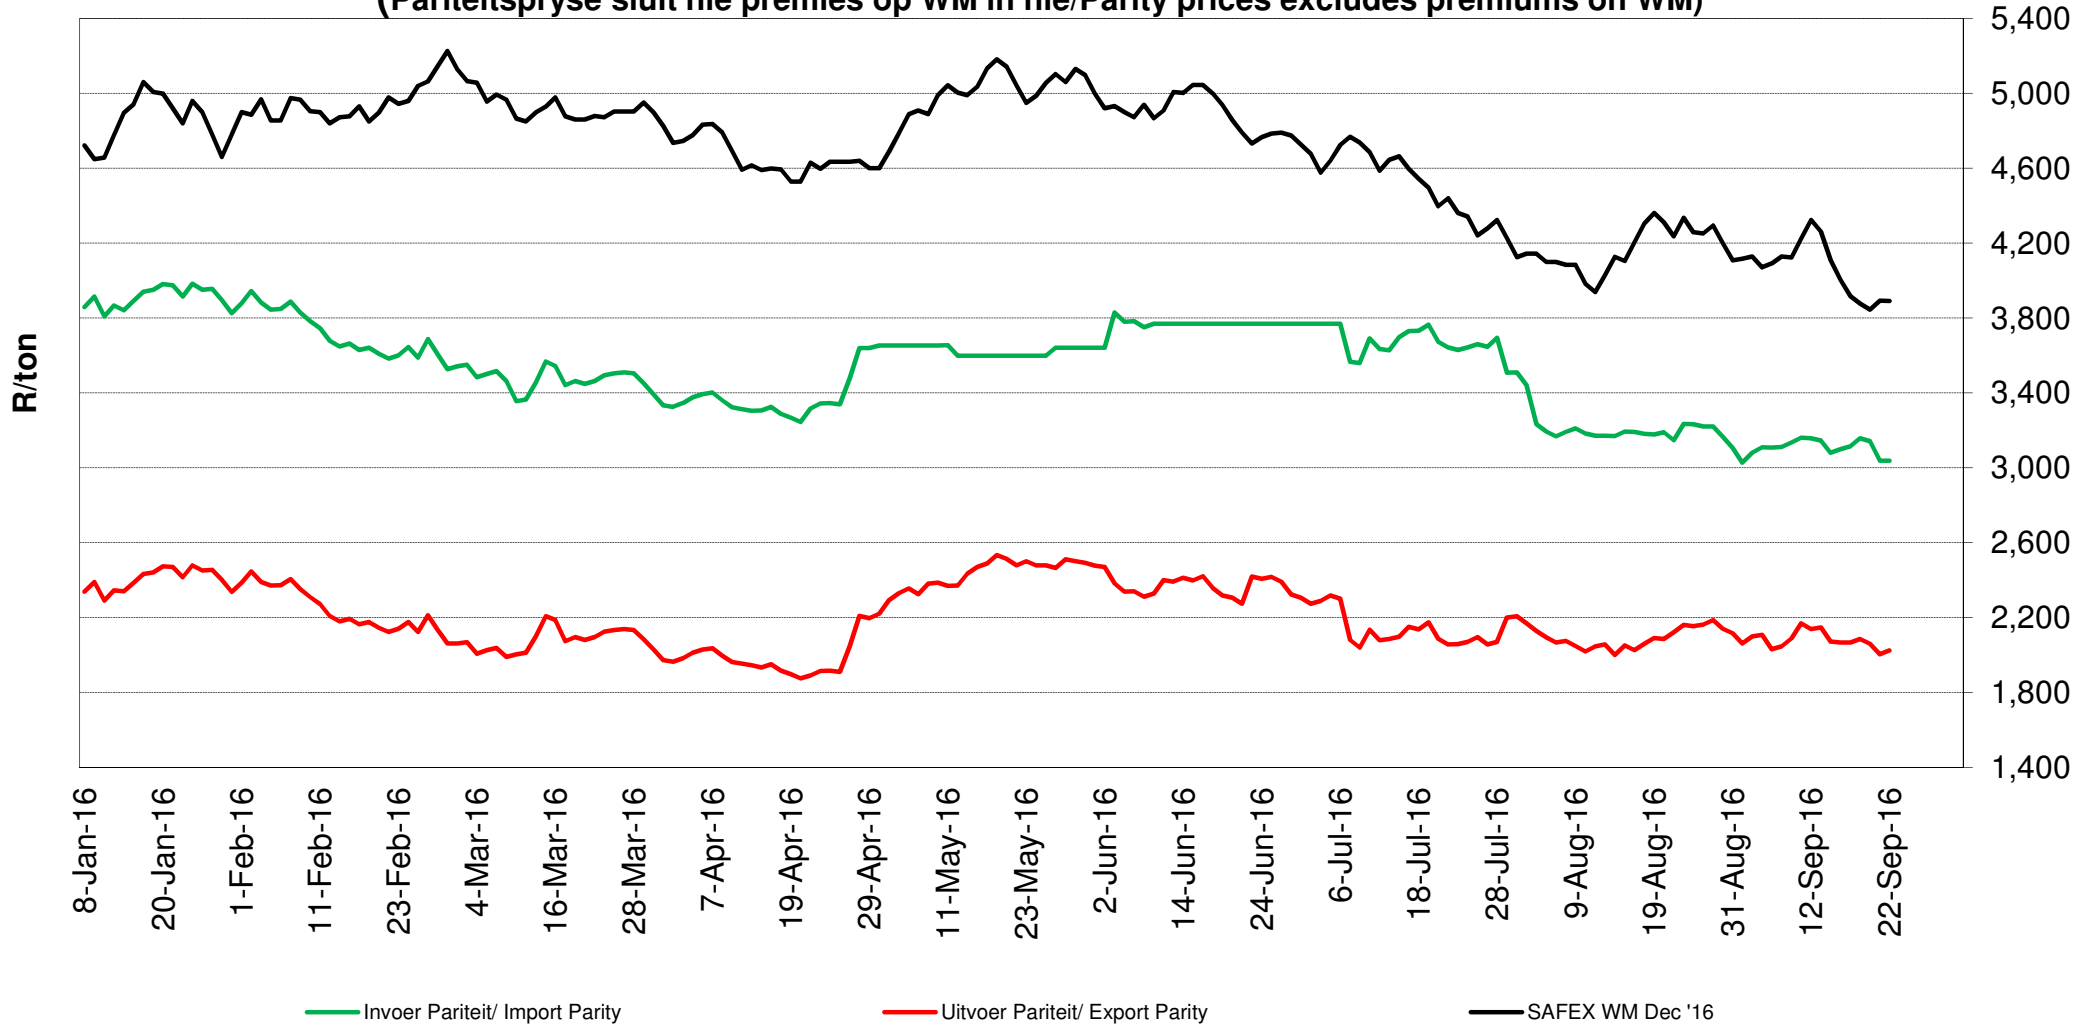

(Pariteitspryse sluit nie premies op WM in nie/Parity prices excludes premiums on WM)

Source: Grain SA

PRYSE VAN GEELMIELIES GELEWER IN RANDFONTEIN PRICES OF YELLOW MAIZE DELIVERED IN RANDFONTEIN

Source: Grain SA

**PRYSE VAN VSA WITMIELIES VIR LEWERING DES 2016(RANDFONTEIN)
 PRICES OF USA WHITE MAIZE DELIVERED IN DEC 2016 (RANDFONTEIN)**

(Pariteitspryse sluit nie premies op WM in nie/Parity prices excludes premiums on WM)