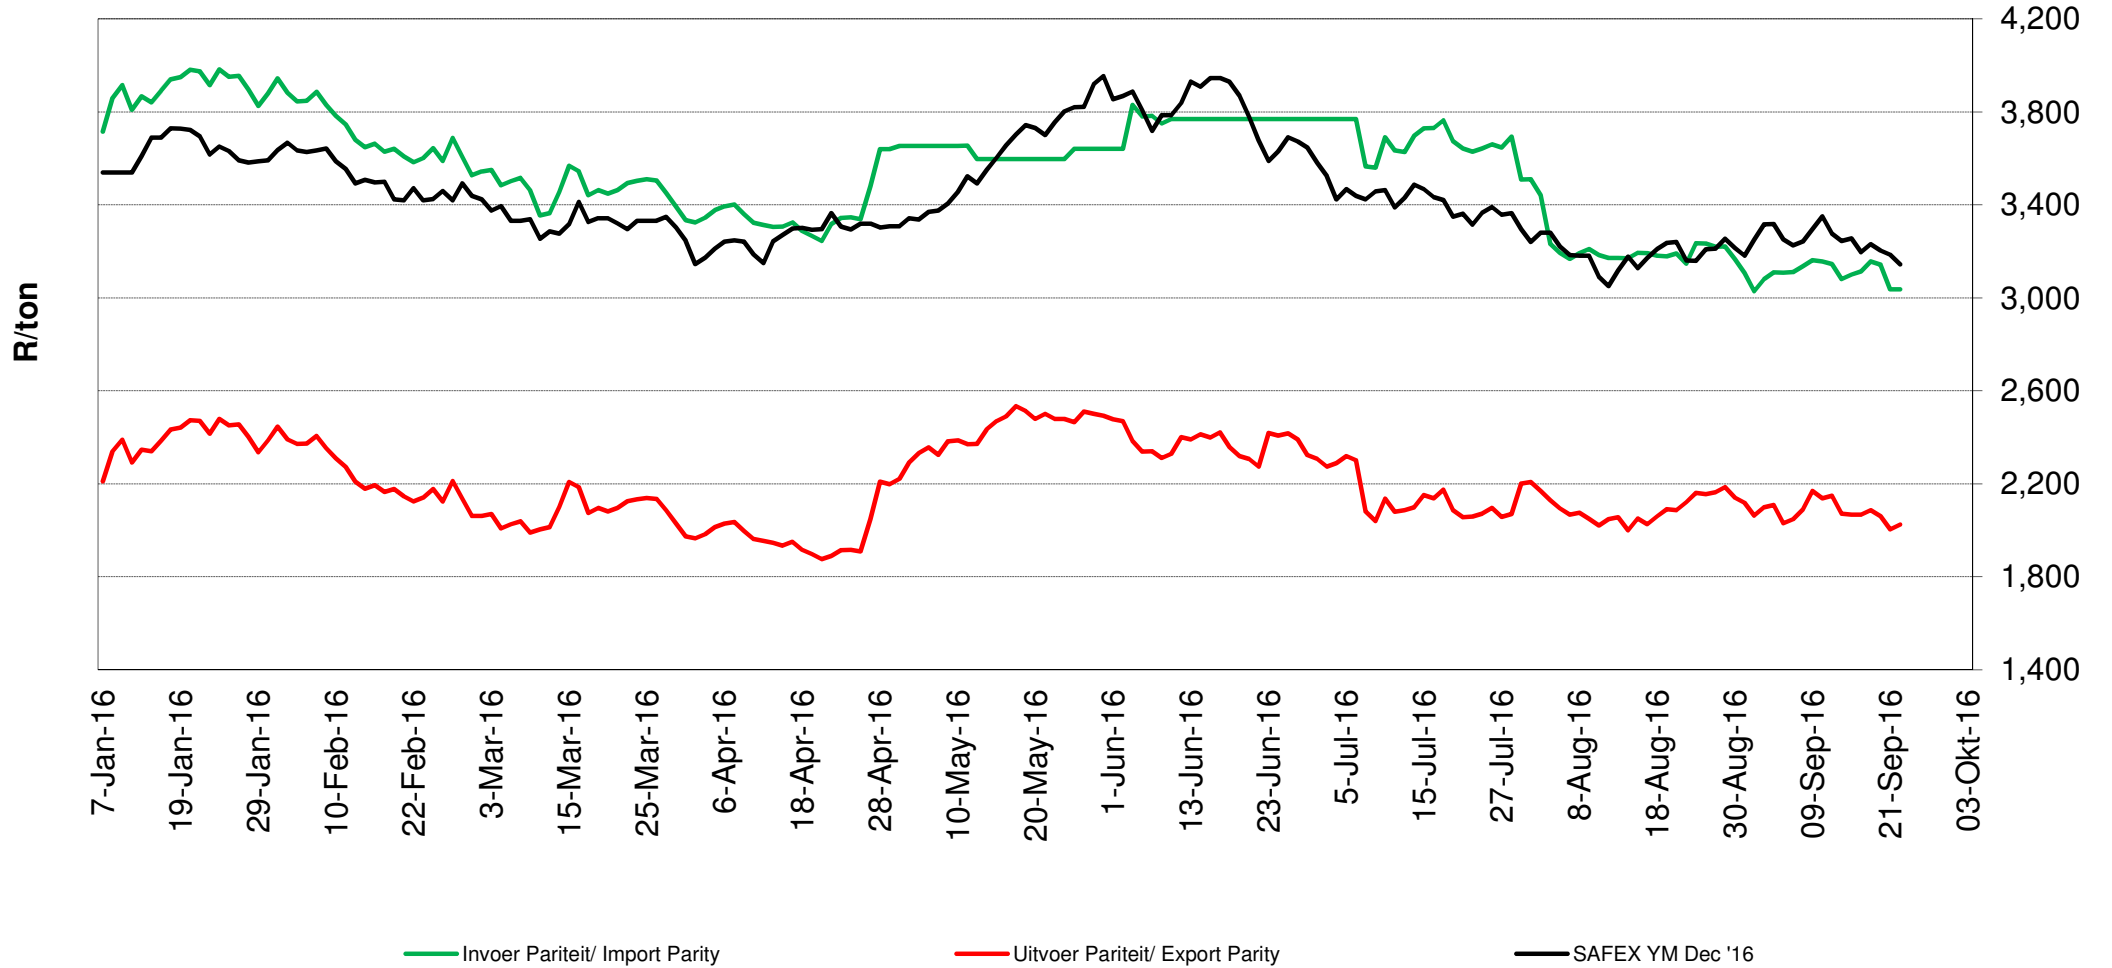

PRYSE VAN VSA GEELMIELIES VIR LEWERING IN DES 16 (RANDFONTEIN)
PRICES OF USA YELLOW MAIZE DELIVERED IN DEC 16 (RANDFONTEIN)

Source: Grain SA