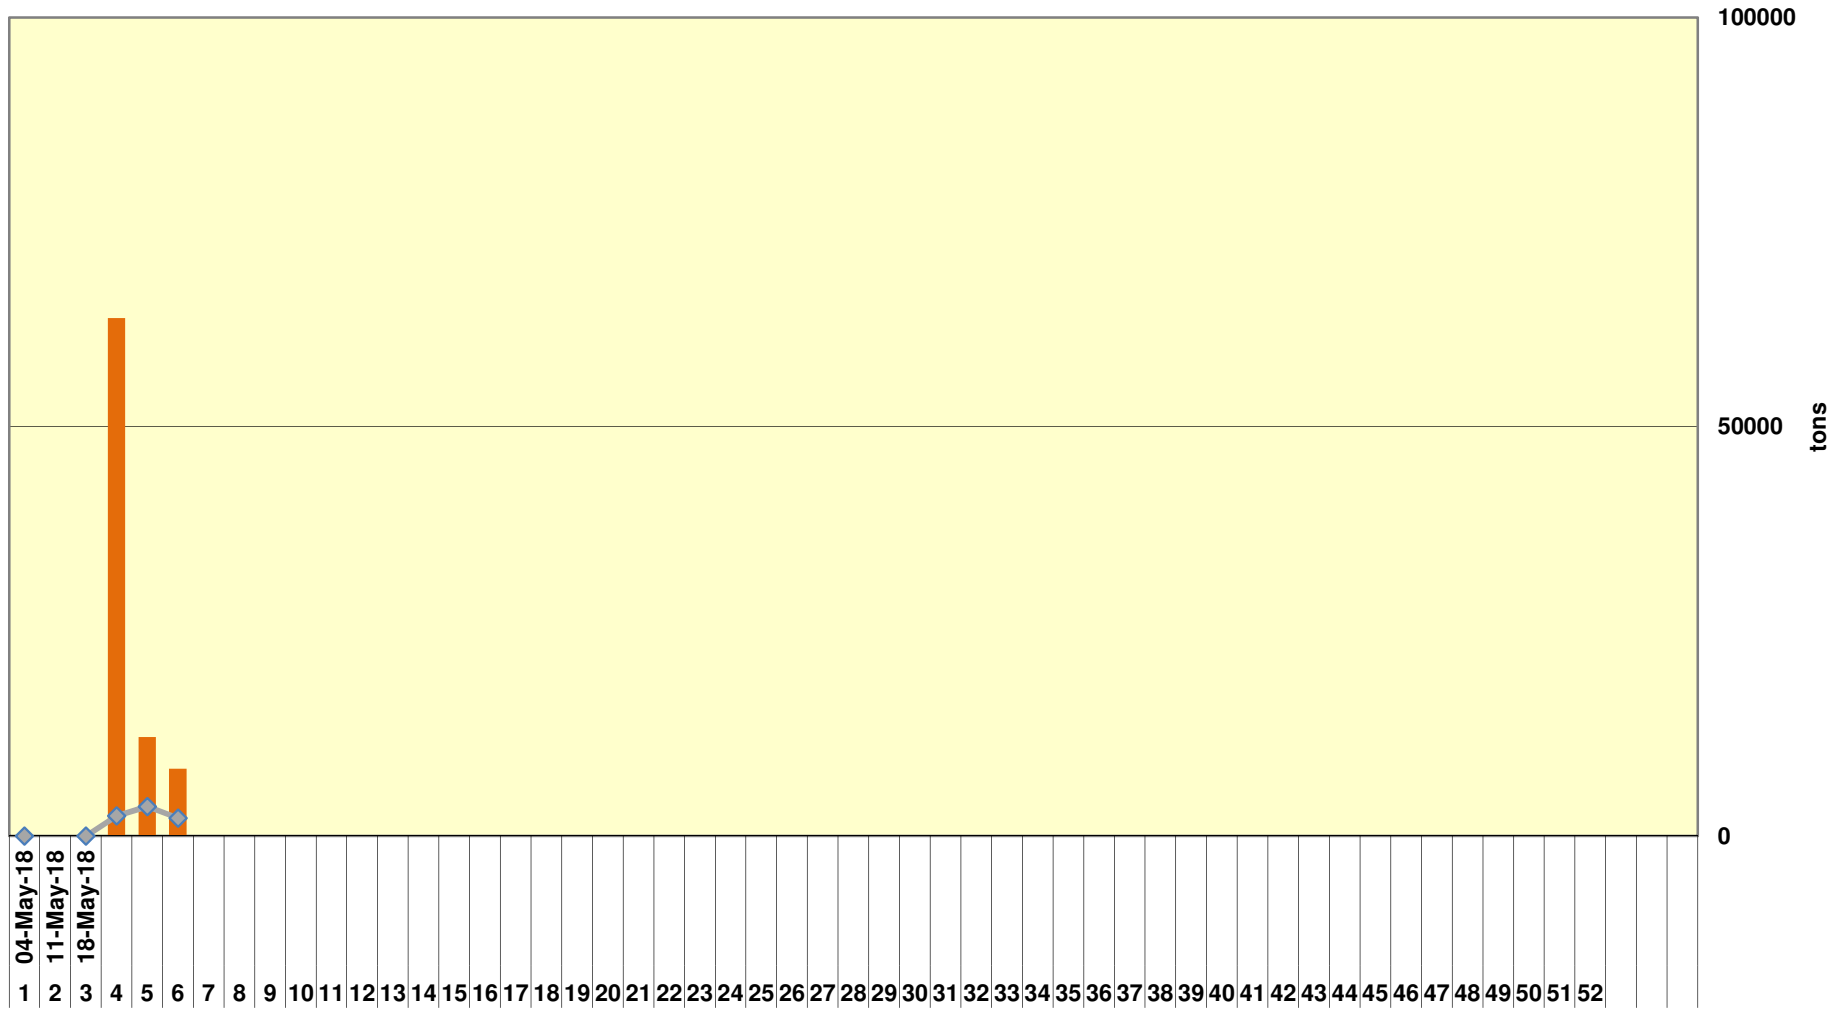

Cumulative Exports of Yellow Maize for 2017/18

— SAGIS: WEEKLIJSE INVOERE EN UITVOERE 2018/19 Bemakingsseizoen

— SAGIS: WEEKLIJSE INVOERE EN UITVOERE 2017/18 Bemakingsseizoen