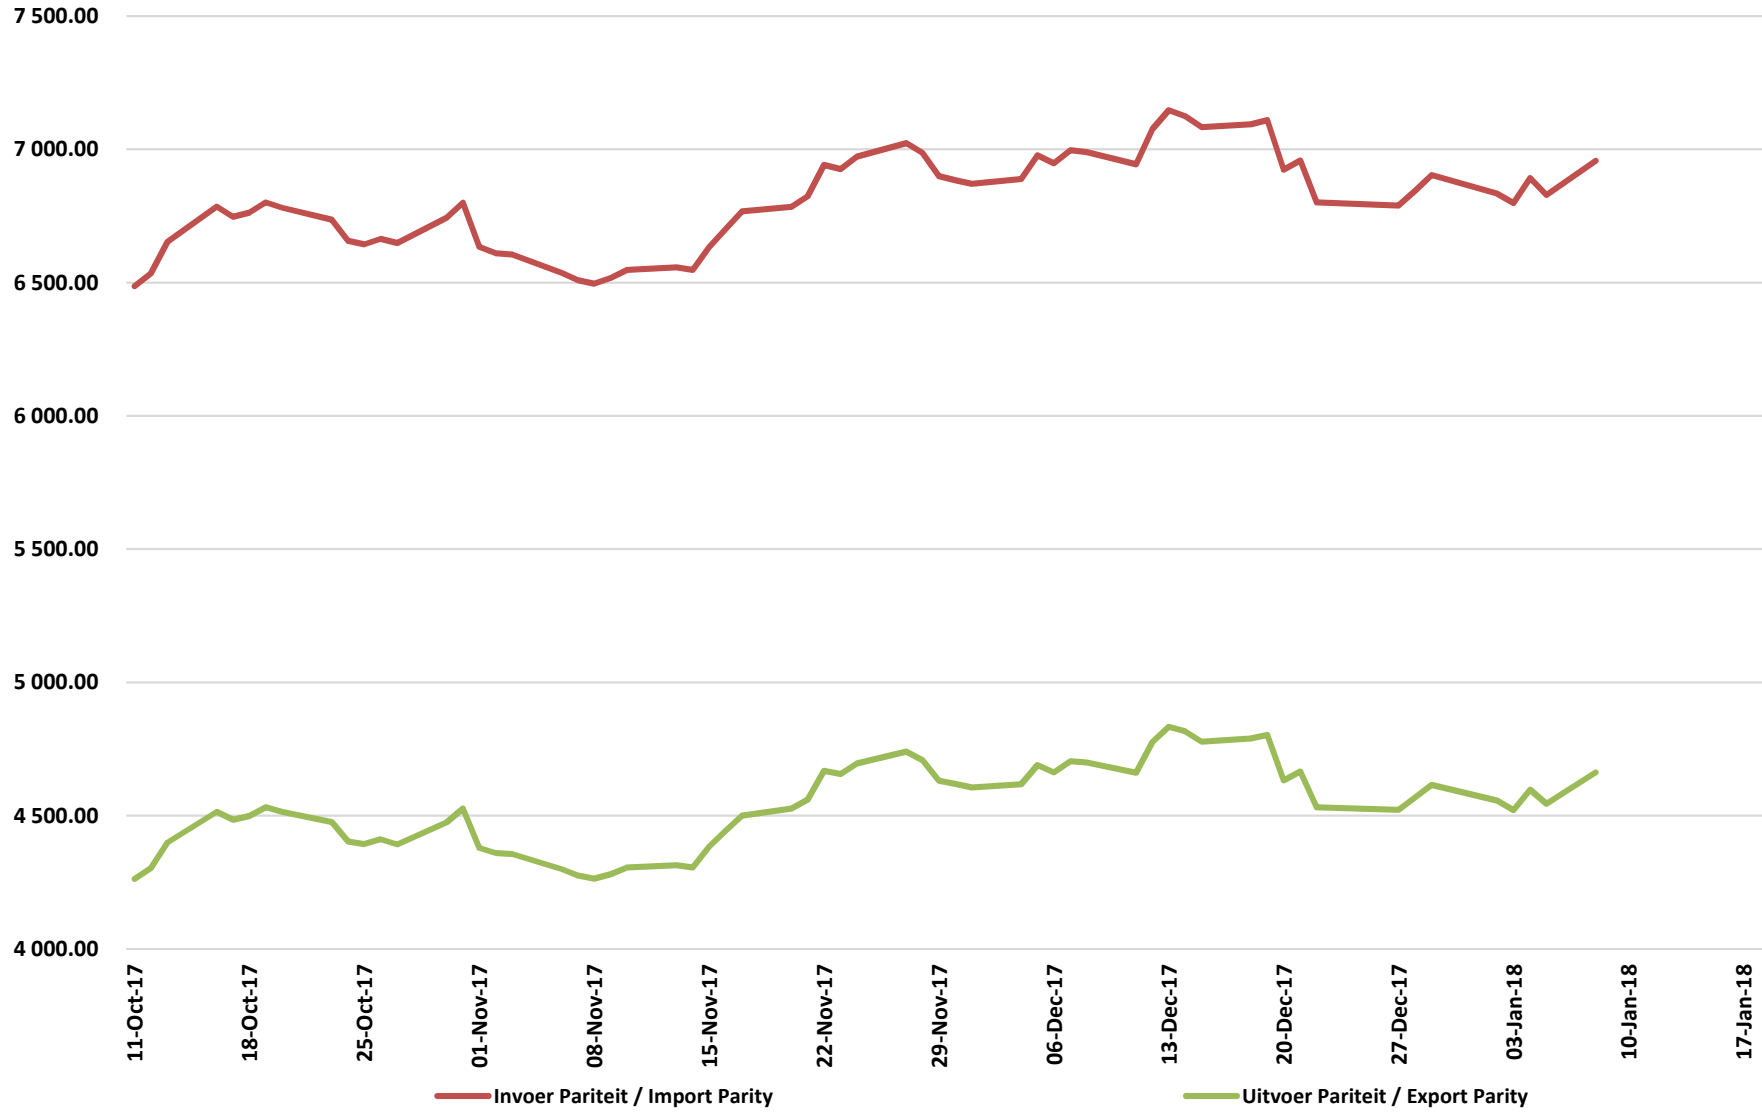

PRICES OF SOYBEAN SEED DELIVERED IN RANDFONTEIN Jul 2018
PRYSE VAN SOJABOONSAAD GELEWER IN RANDFONTEIN Jul 2018