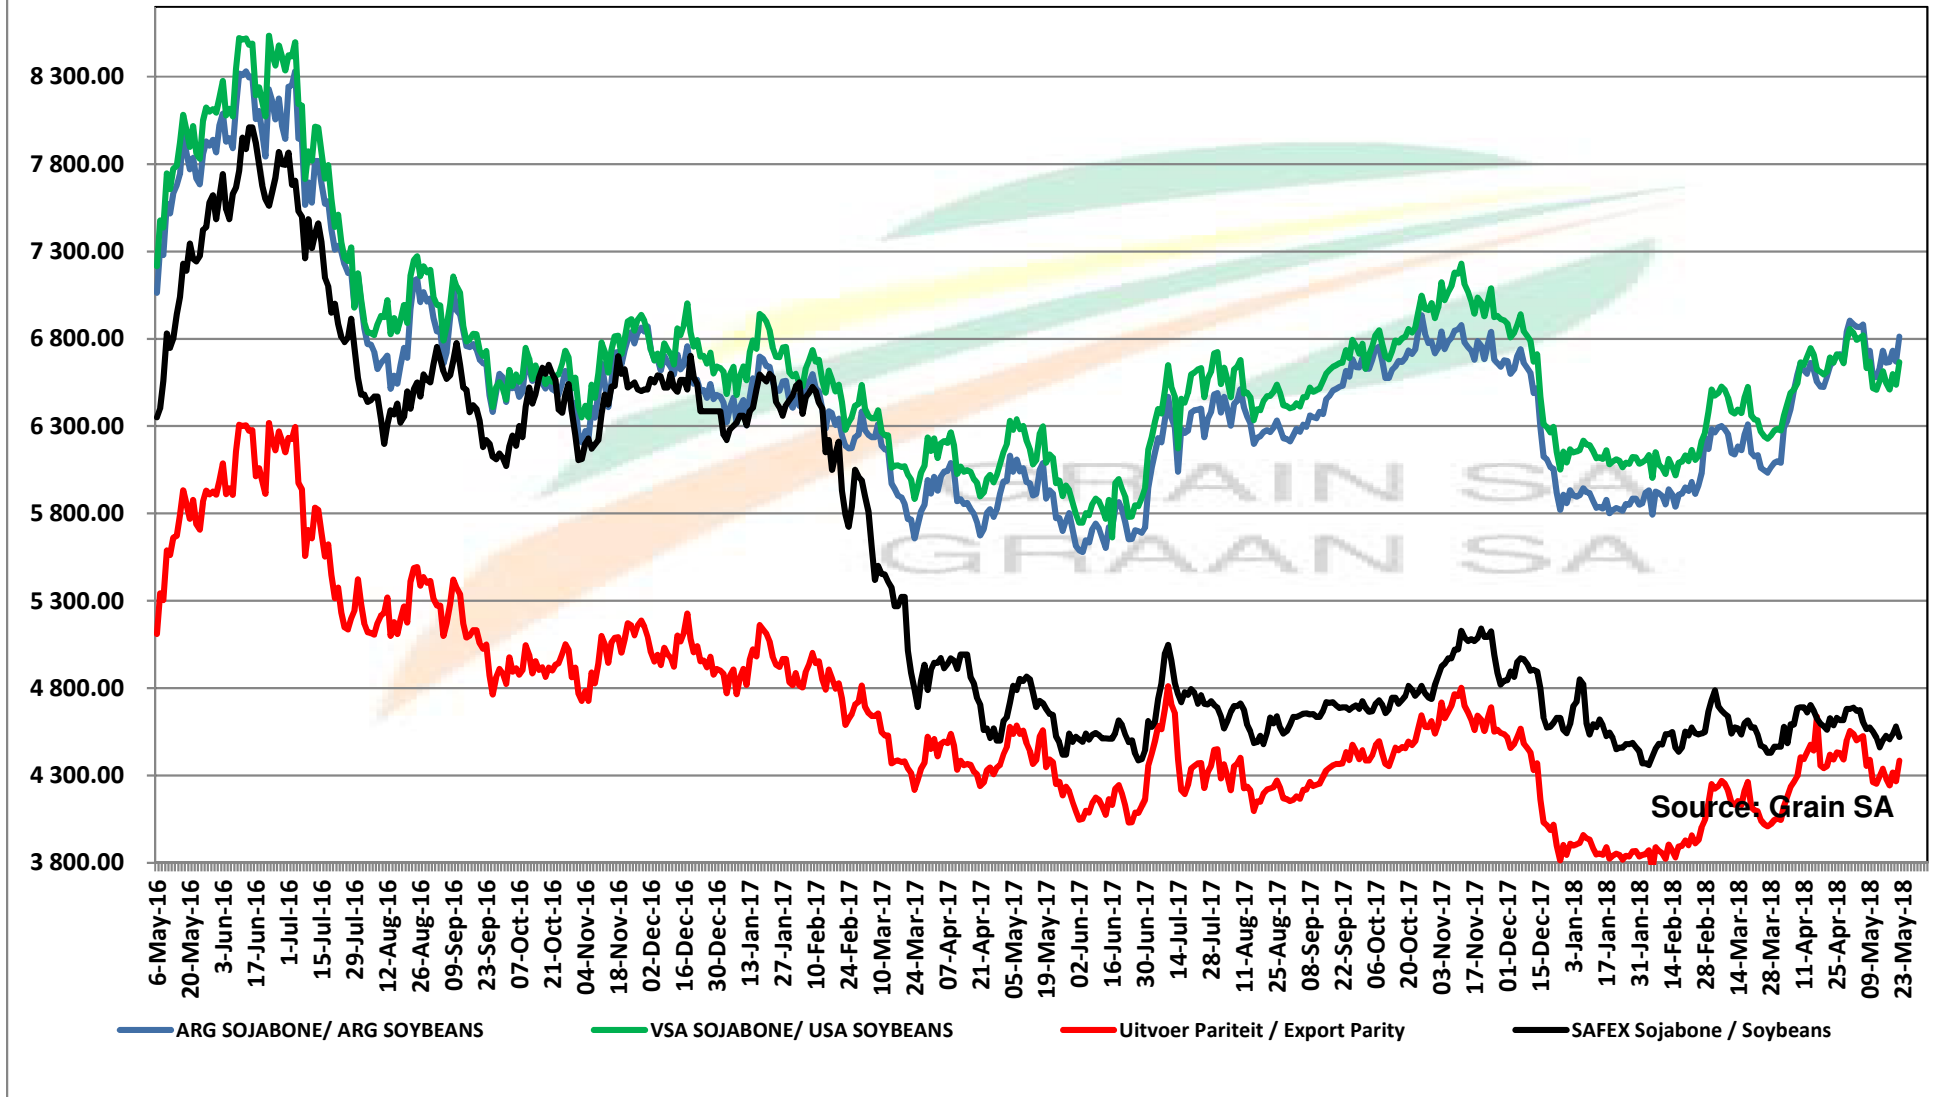

PRICES OF EU SUNFLOWER SEED DELIVERED IN RANDFONTEIN PRYSE VAN EU SONNEBLOMSAAD GELEWER IN RANDFONTEIN

Source: Grain SA

PRICES OF EU SUNFLOWER SEED DELIVERED IN RANDFONTEIN PRYSE VAN EU SONNEBLOMSAAD GELEWER IN RANDFONTEIN

Source: Grain SA

PRICES OF SOYBEAN SEED DELIVERED IN RANDFONTEIN PRYSE VAN SOJABOONSAAD GELEWER IN RANDFONTEIN

Source: Grain SA

PRICES OF ARGENTINIAN SOYBEAN SEED DELIVERED IN RANDFONTEIN PRYSE VAN ARGENTYNSE SOJABOONSAAD GELEWER IN RANDFONTEIN