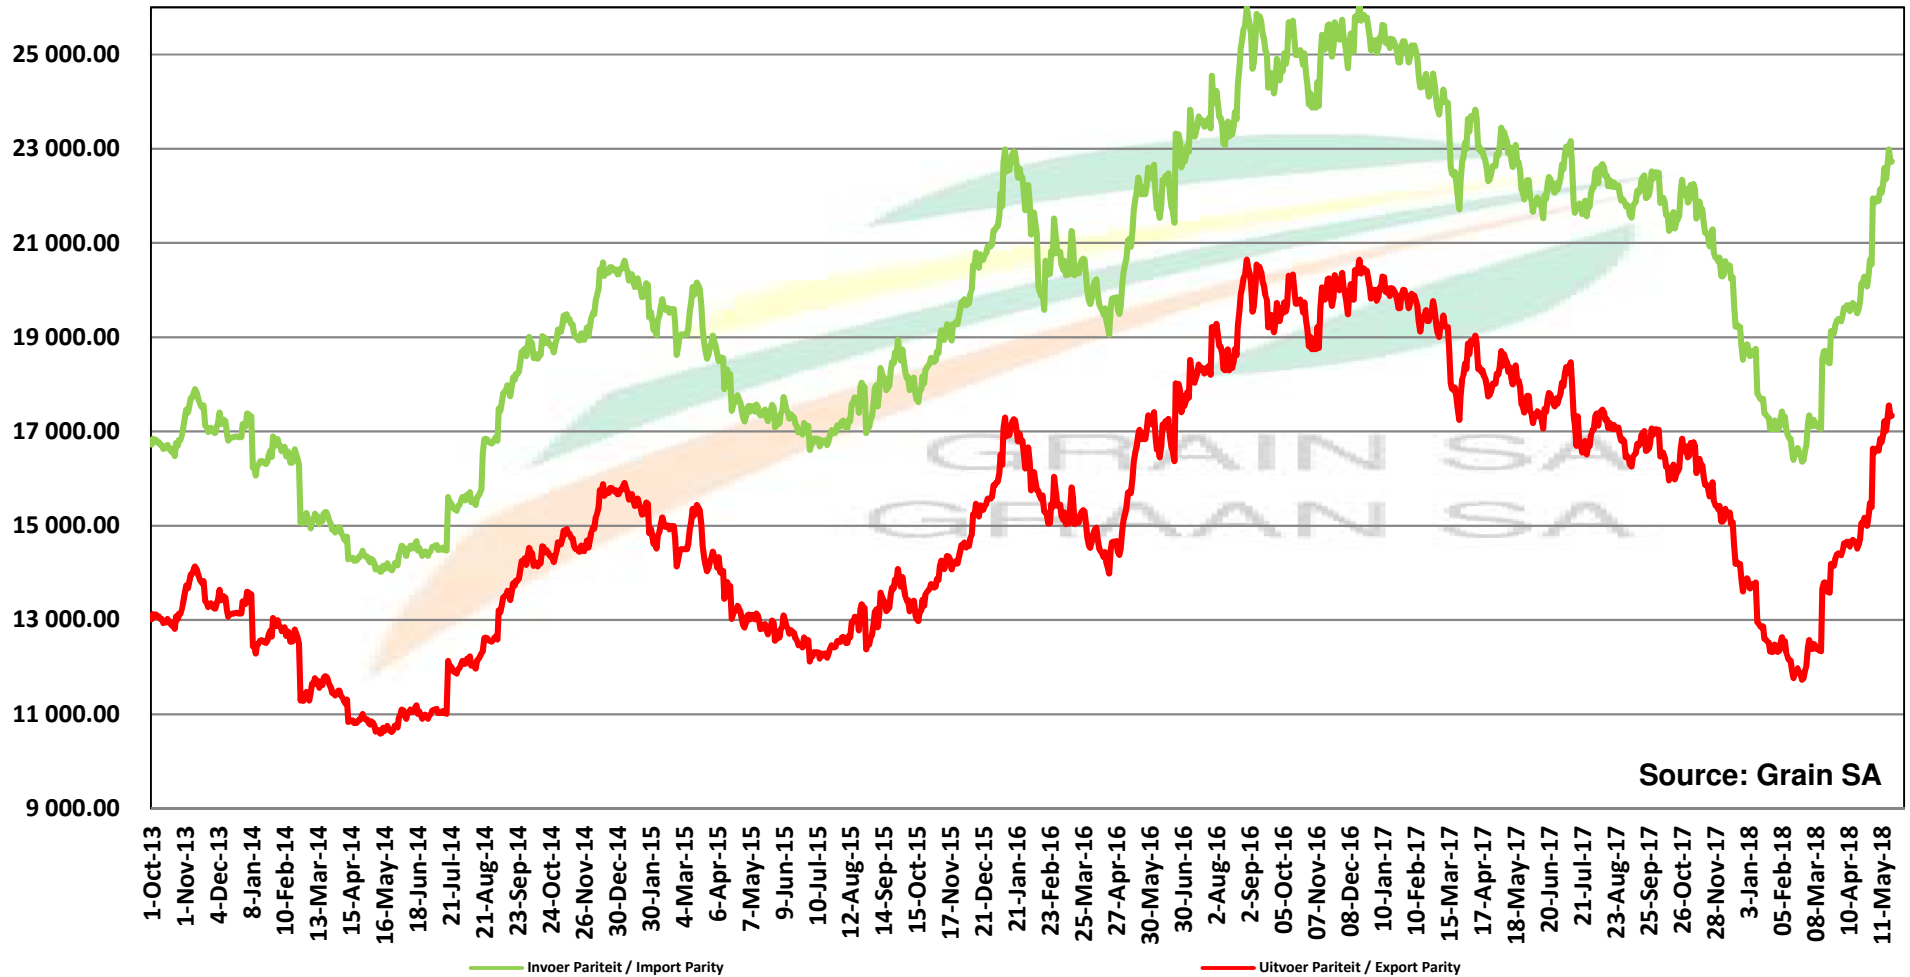

**PRICES OF PROCESSED AND GRADED ARGENTINEAN CHOICE GRADE GROUNDNUTS (40/50)
(RANDFONTEIN)**

**PRYSE VAN UITGEDOP EN GESORTEERDE ARGENTYNSE KEURGRAADGRONDBONE MET 'N
PITGROOTTE VAN 40/50 (RANDFONTEIN)**

Source: Grain SA