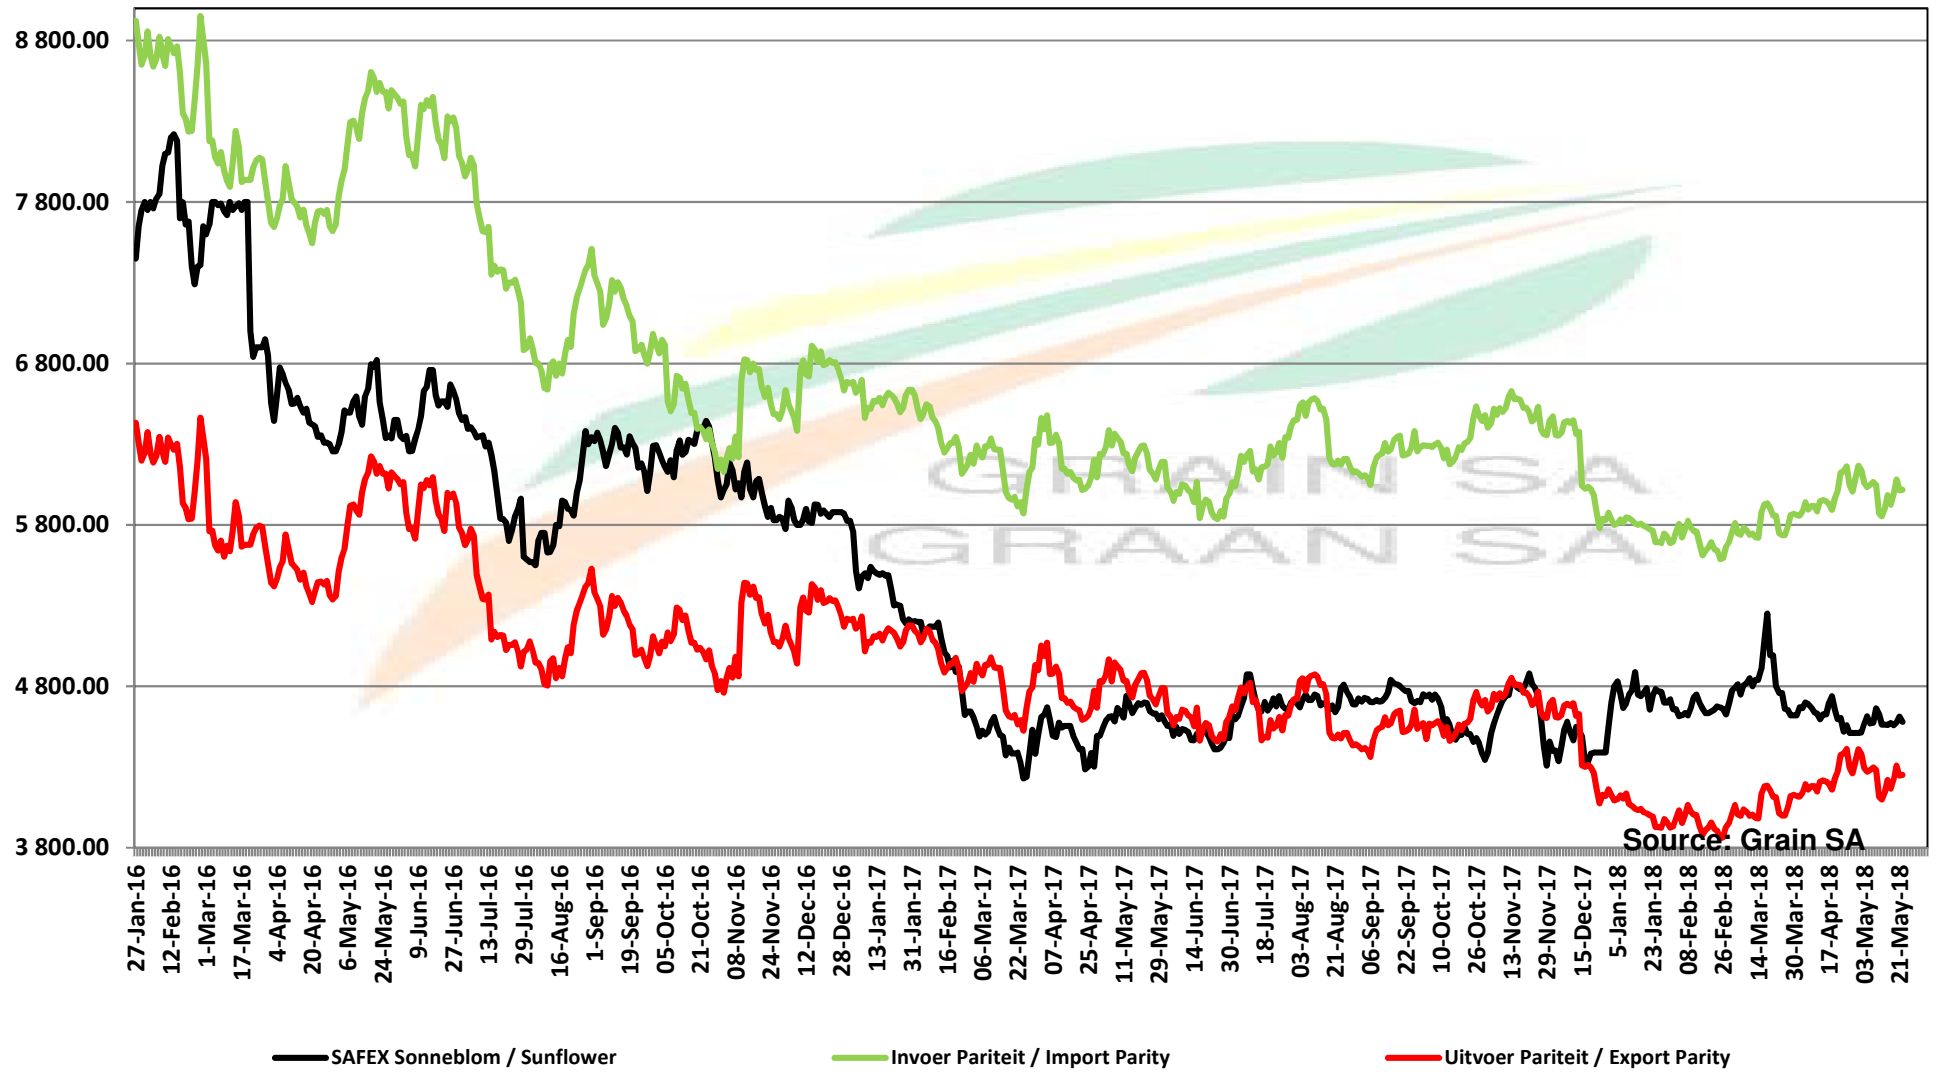

PRICES OF EU SUNFLOWER SEED DELIVERED IN RANDFONTEIN PRYSE VAN EU SONNEBLOMSAAD GELEWER IN RANDFONTEIN

Source: Grain SA

PRICES OF EU SUNFLOWER SEED DELIVERED IN RANDFONTEIN PRYSE VAN EU SONNEBLOMSAAD GELEWER IN RANDFONTEIN