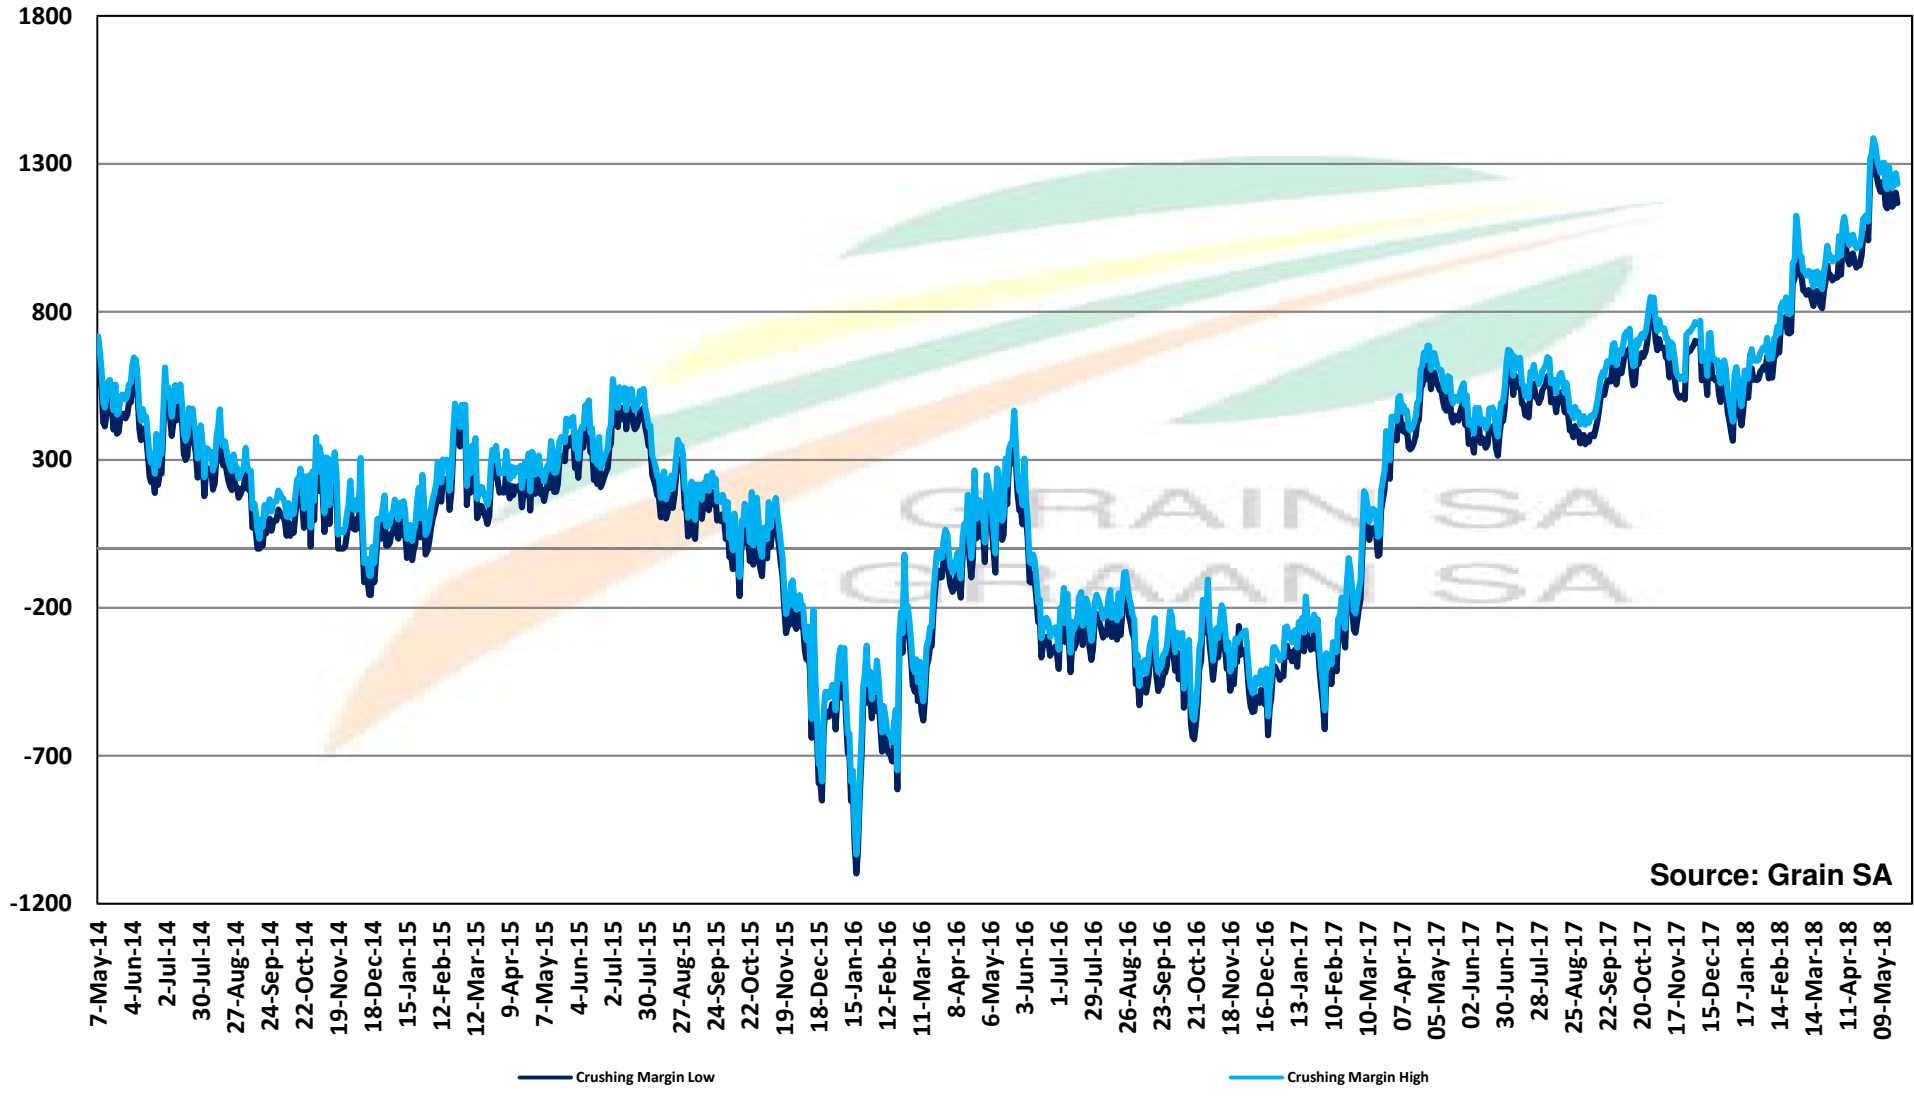

PRICES OF SOYBEAN CRUSHING MARGIN PRYSE VAN SOJABOON PERSMARGE

Source: Grain SA