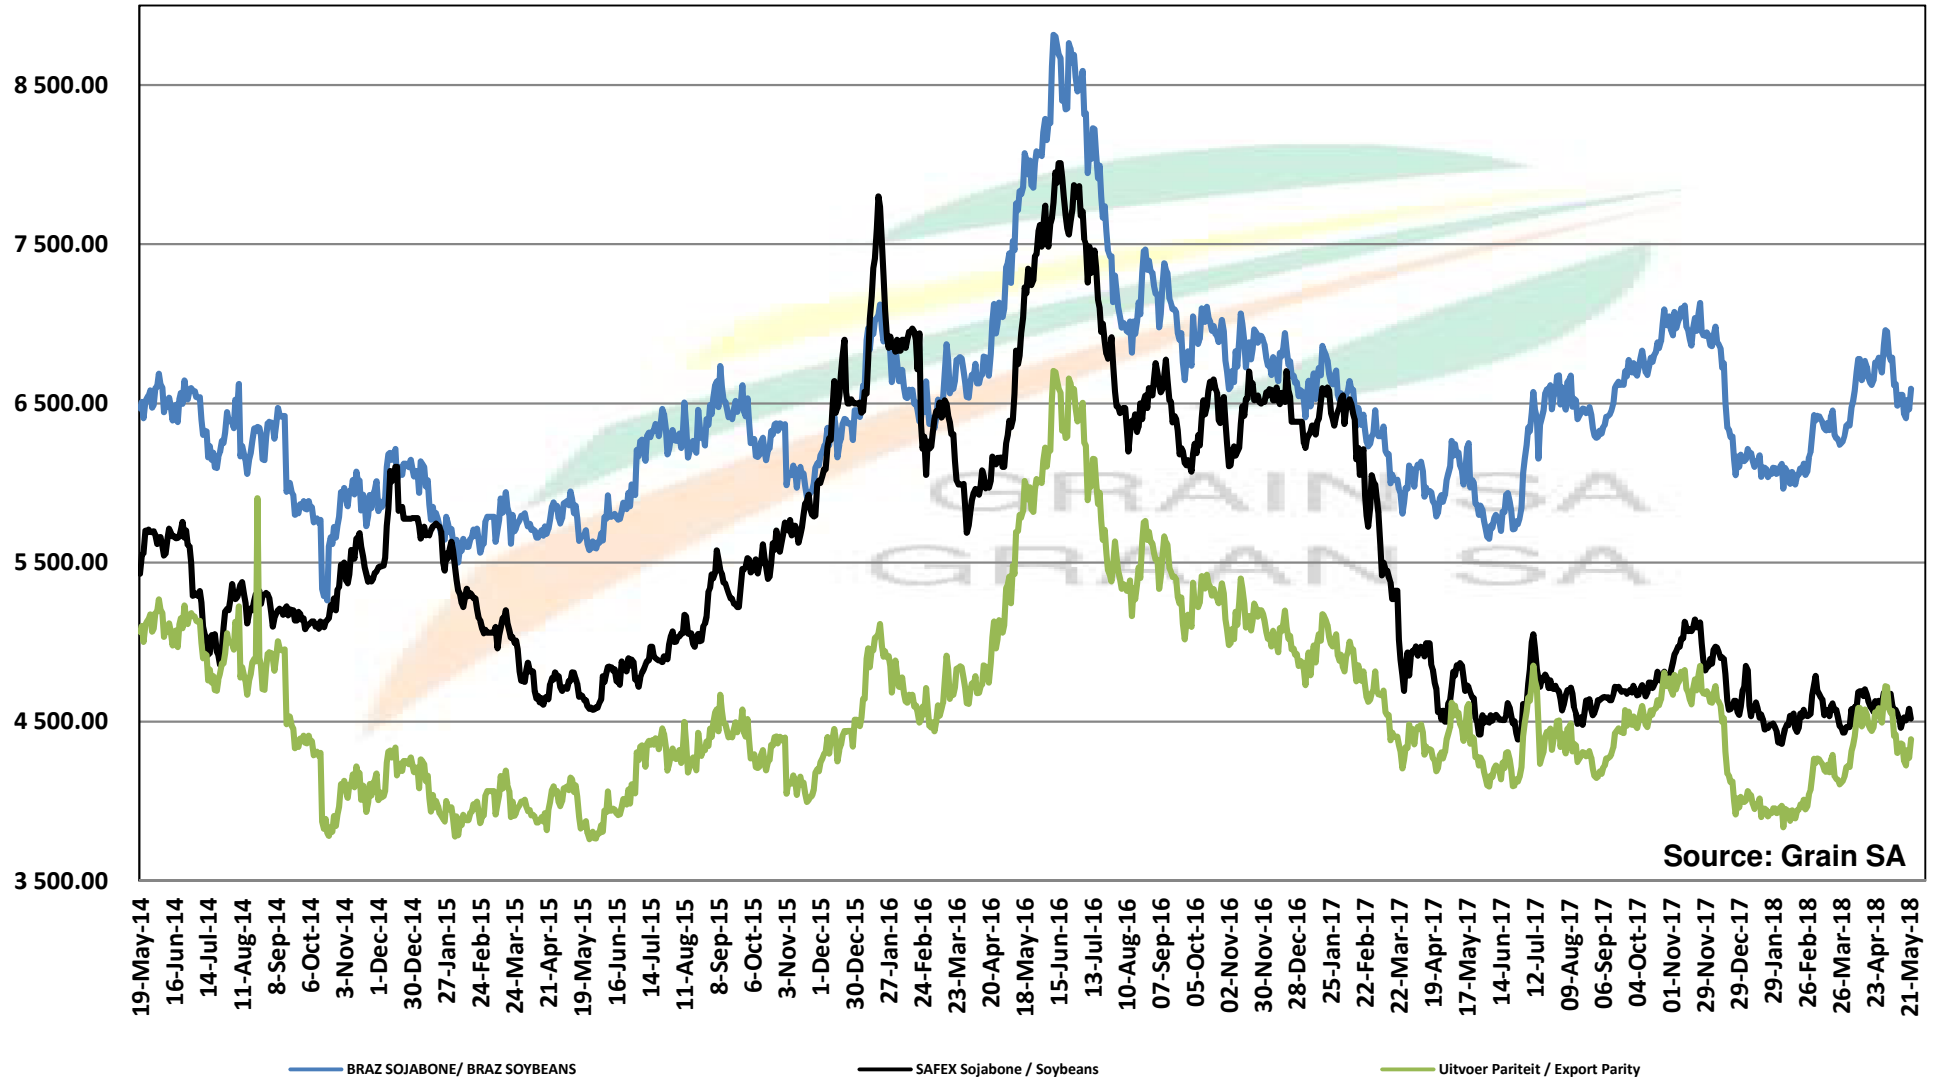

PRICES OF BRAZILIAN SOYBEAN DELIVERED IN RANDFONTEIN PRYSE VAN BRASILIAANSE SOJABONE GELEWER IN RANDFONTEIN