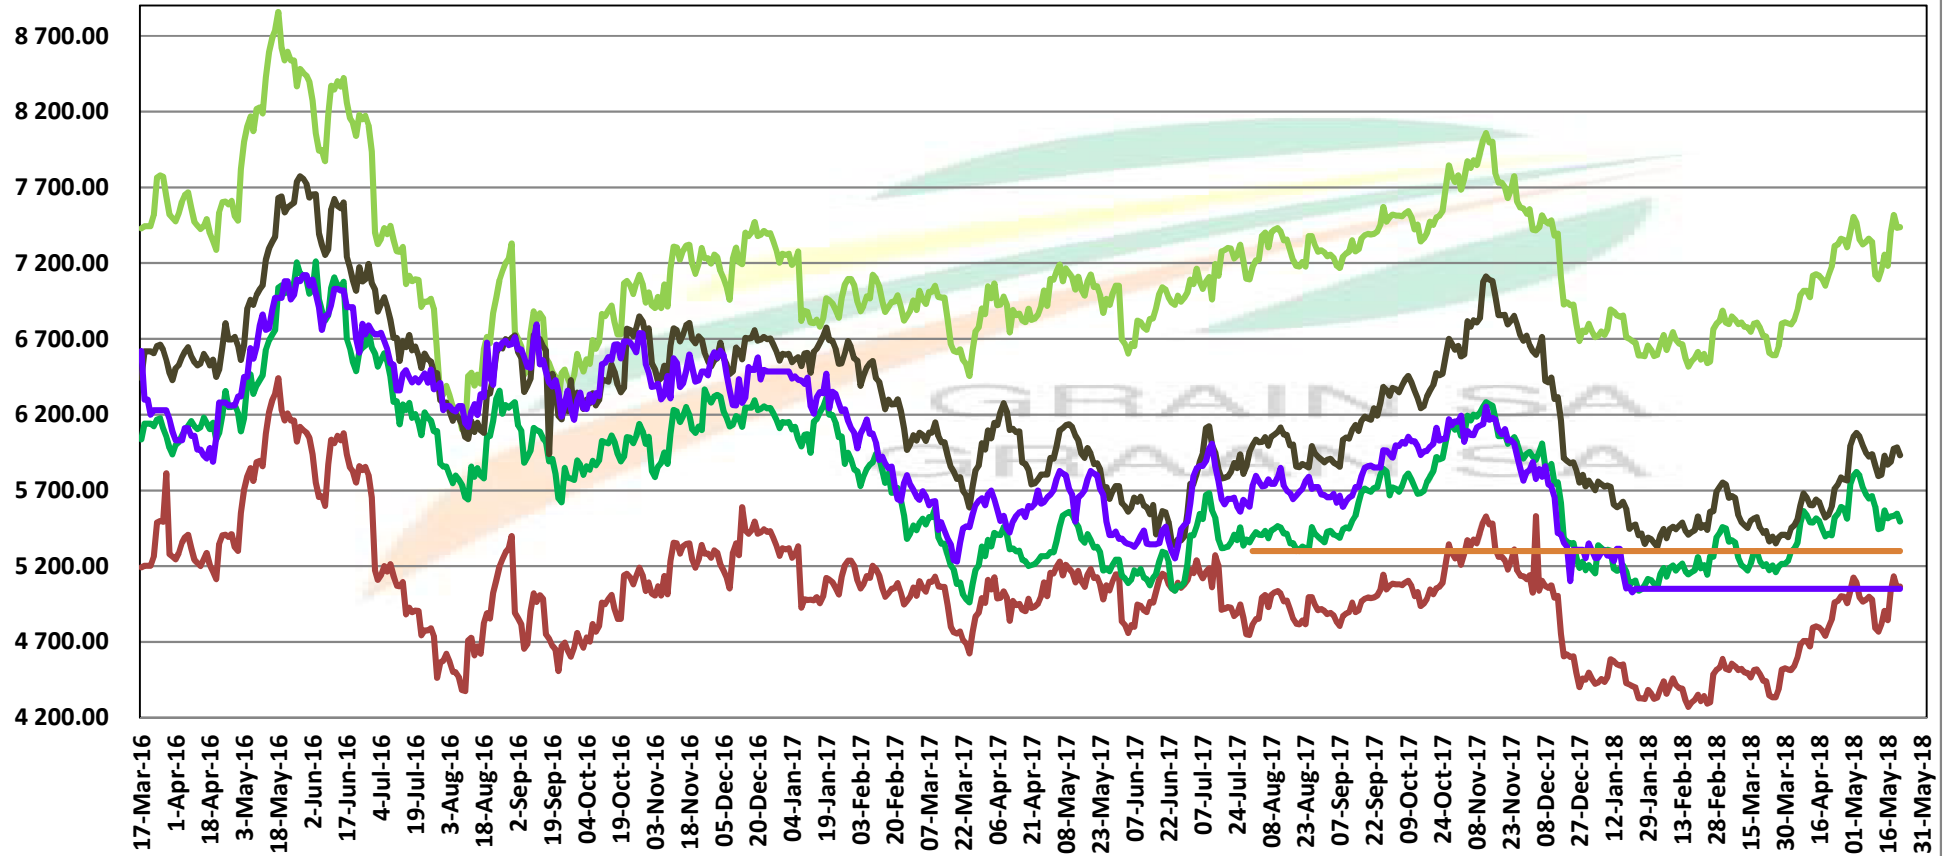

Source: Grain SA

PRICES OF DERIVED SOYBEAN DELIVERED IN RANDFONTEIN PRYSE VAN AFGELEIDE SOJABONE GELEWER IN RANDFONTEIN

Source: Grain SA

PRICES OF SOYBEAN SEED DELIVERED IN RANDFONTEIN Jul 2018
PRYSE VAN SOJABOONSAAD GELEWER IN RANDFONTEIN Jul 2018

PRICES OF SOYBEAN CRUSHING MARGIN PRYSE VAN SOJABOON PERSMARGE

Source: Grain SA

PRICES OF BRAZILIAN SOYBEAN DELIVERED IN RANDFONTEIN PRYSE VAN BRASILIAANSE SOJABONE GELEWER IN RANDFONTEIN

Prices of Canola in the South Cape (Swellendam) Canolapryse in die Suid-Kaap (Swellendam)

Source: Grain SA

- | | | |
|---|--|---|
| <ul style="list-style-type: none"> — Import Par - S/Cape — Export Parity - S/Cape | <ul style="list-style-type: none"> — GSA Derived Canola Price - S/Cape (Milldoor) — GSA Derived Rapeseed Price - S/Cape (Milldoor) — Canola Milldoor Price SOILL | <ul style="list-style-type: none"> — SOIL Final Producer Price SOIL |
|---|--|---|

PRICES OF PROCESSED AND GRADED USA CHOICE GRADE GROUNDNUTS (40/50) (RANDFONTEIN)
PRYSE VAN UITGEDOP EN GESORTEERDE VSA KEURGRAAD GRONDBONE MET 'N PITGROOTTE VAN
40/50 pitgrootte (RANDFONTEIN)

**PRICES OF PROCESSED AND GRADED ARGENTINEAN CHOICE GRADE GROUNDNUTS (40/50)
(RANDFONTEIN)**