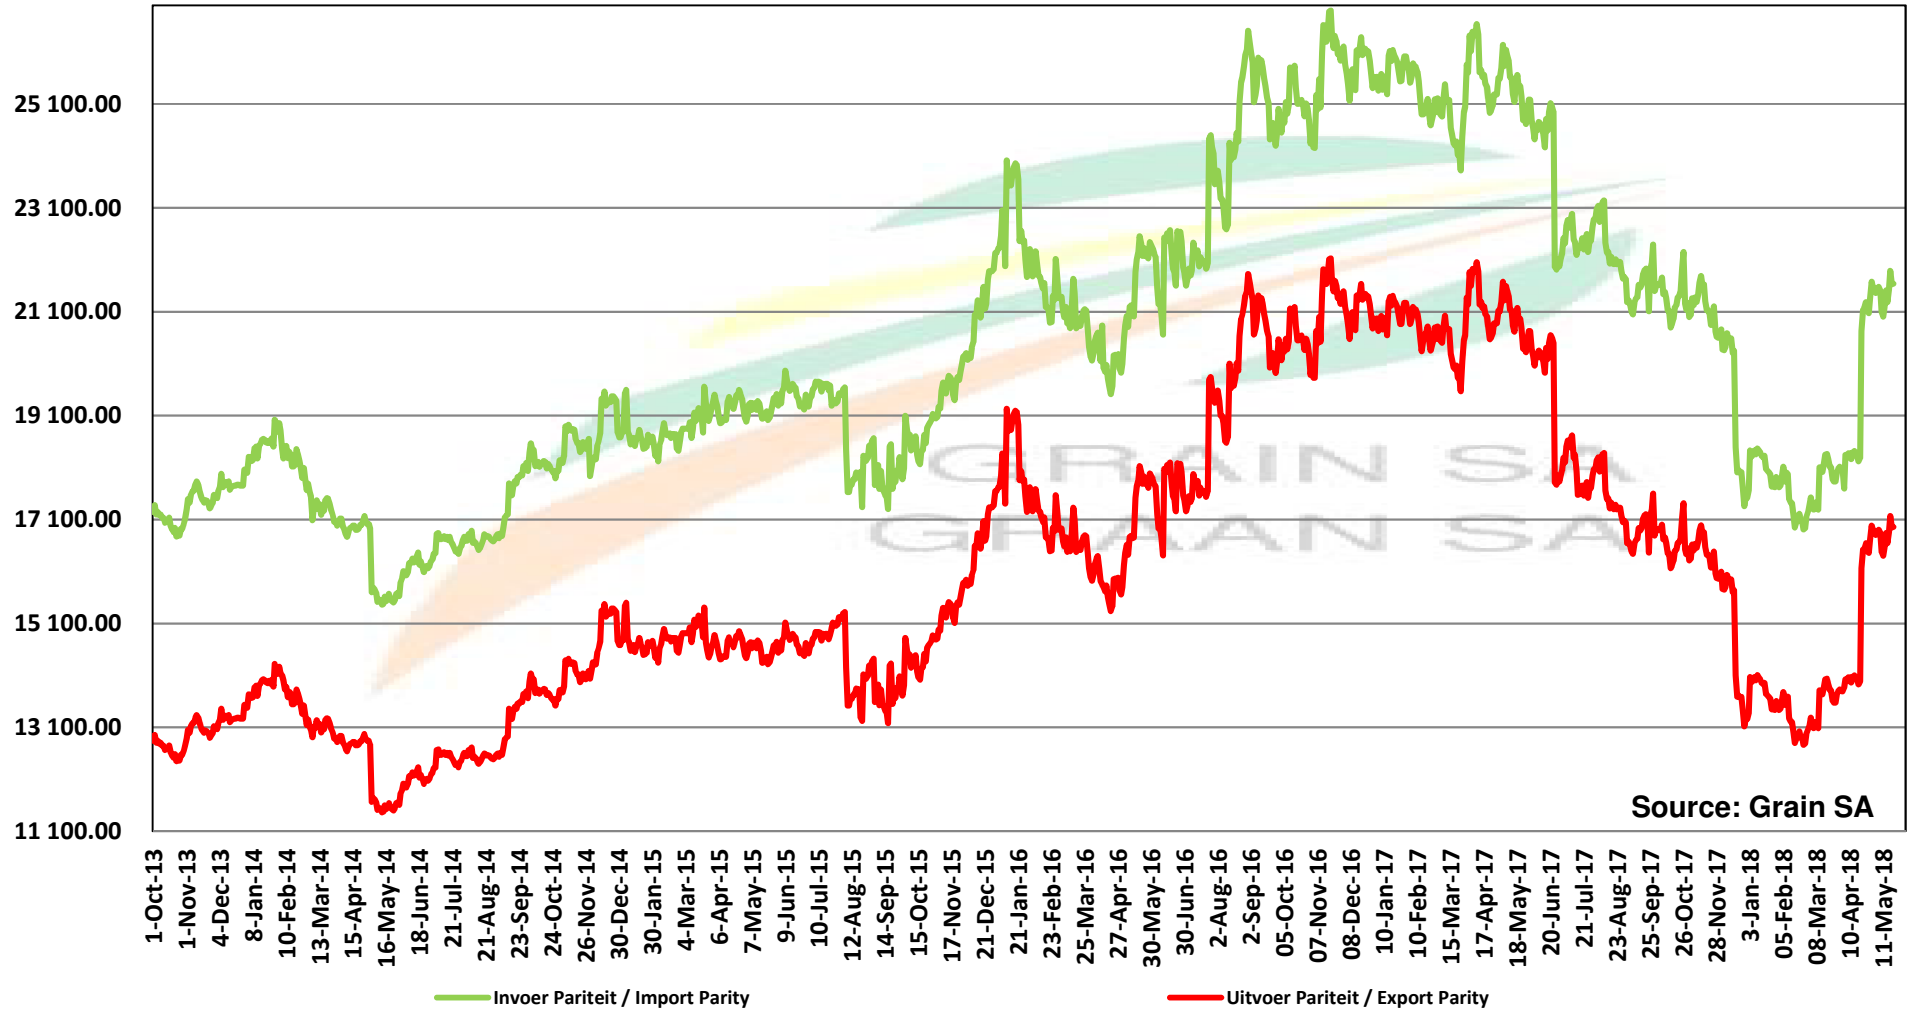

PRICES OF PROCESSED AND GRADED USA CHOICE GRADE GROUNDNUTS (40/50) (RANDFONTEIN)
PRYSE VAN UITGEDOP EN GESORTEERDE VSA KEURGRAAD GRONDBONE MET 'N PITGROOTTE VAN
40/50 pitgrootte (RANDFONTEIN)