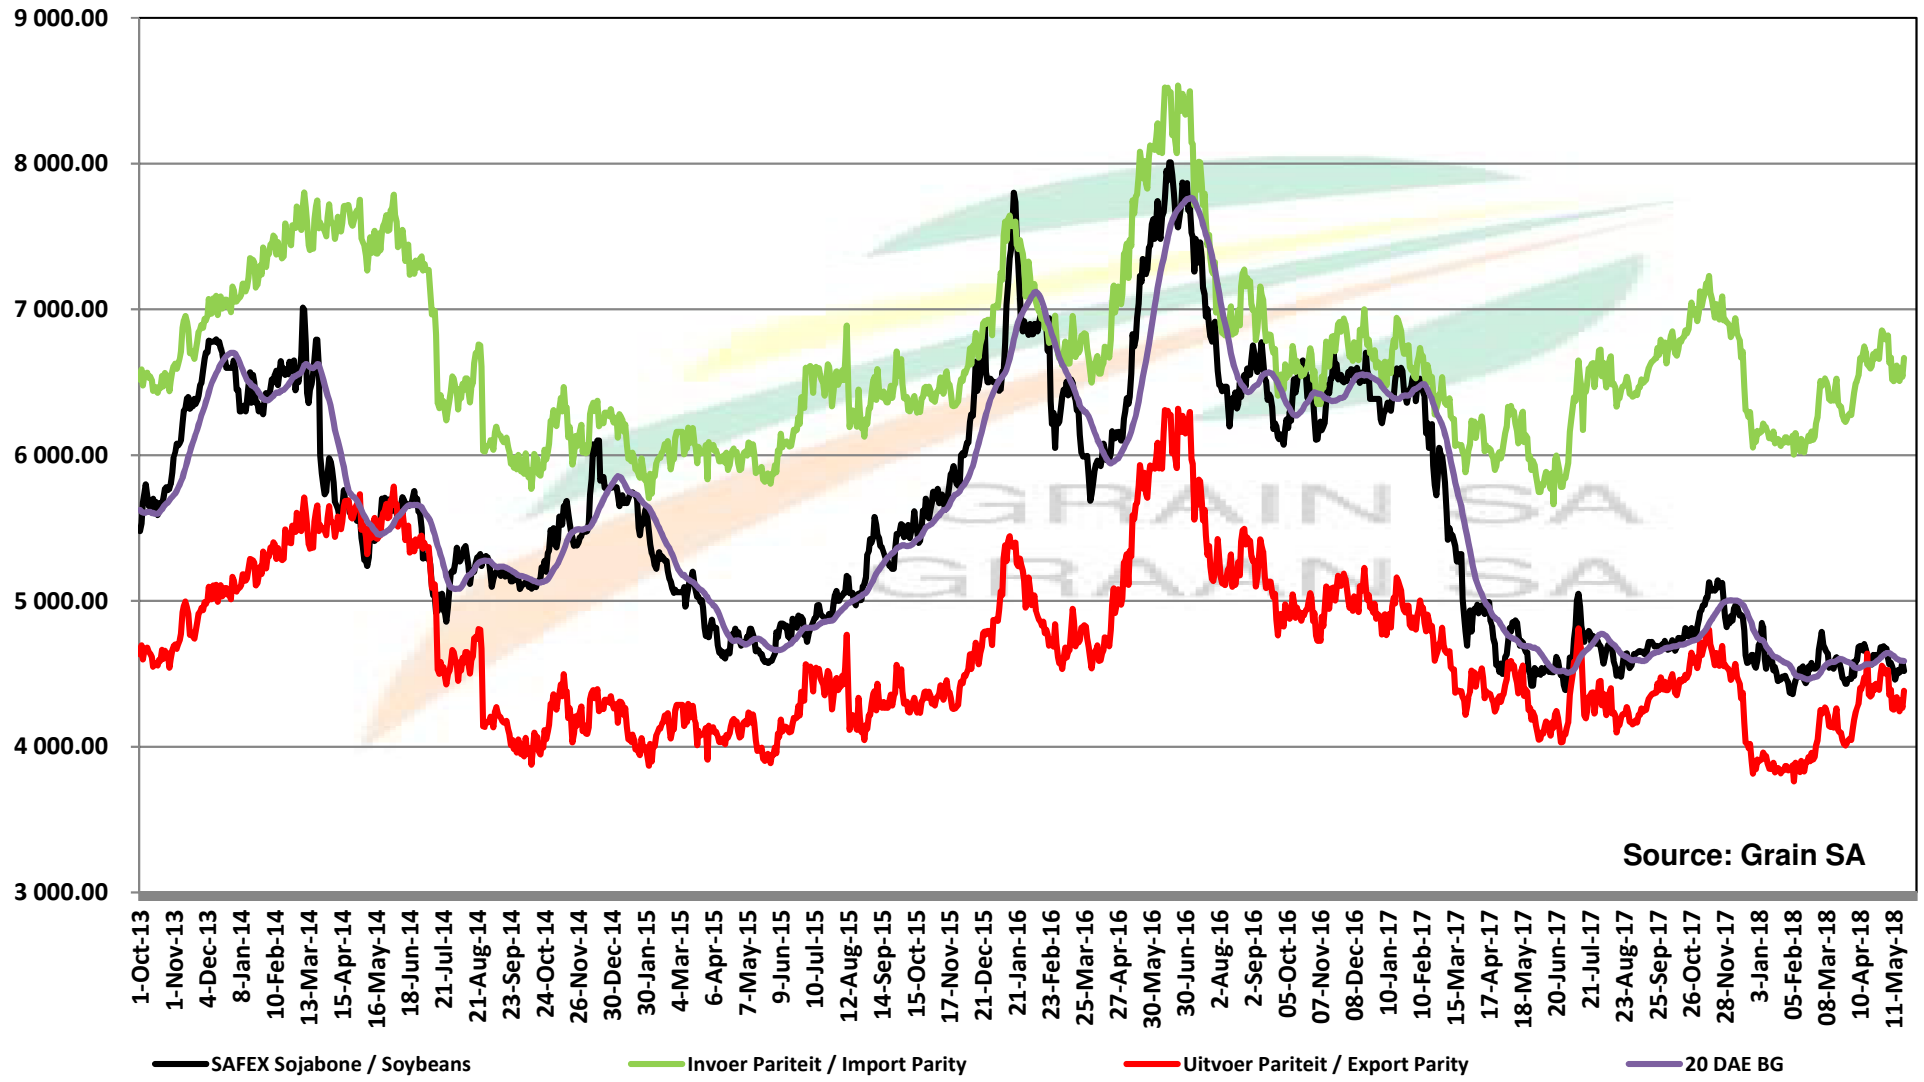

PRICES OF SOYBEAN SEED DELIVERED IN RANDFONTEIN PRYSE VAN SOJABOONSAAD GELEWER IN RANDFONTEIN

Source: Grain SA