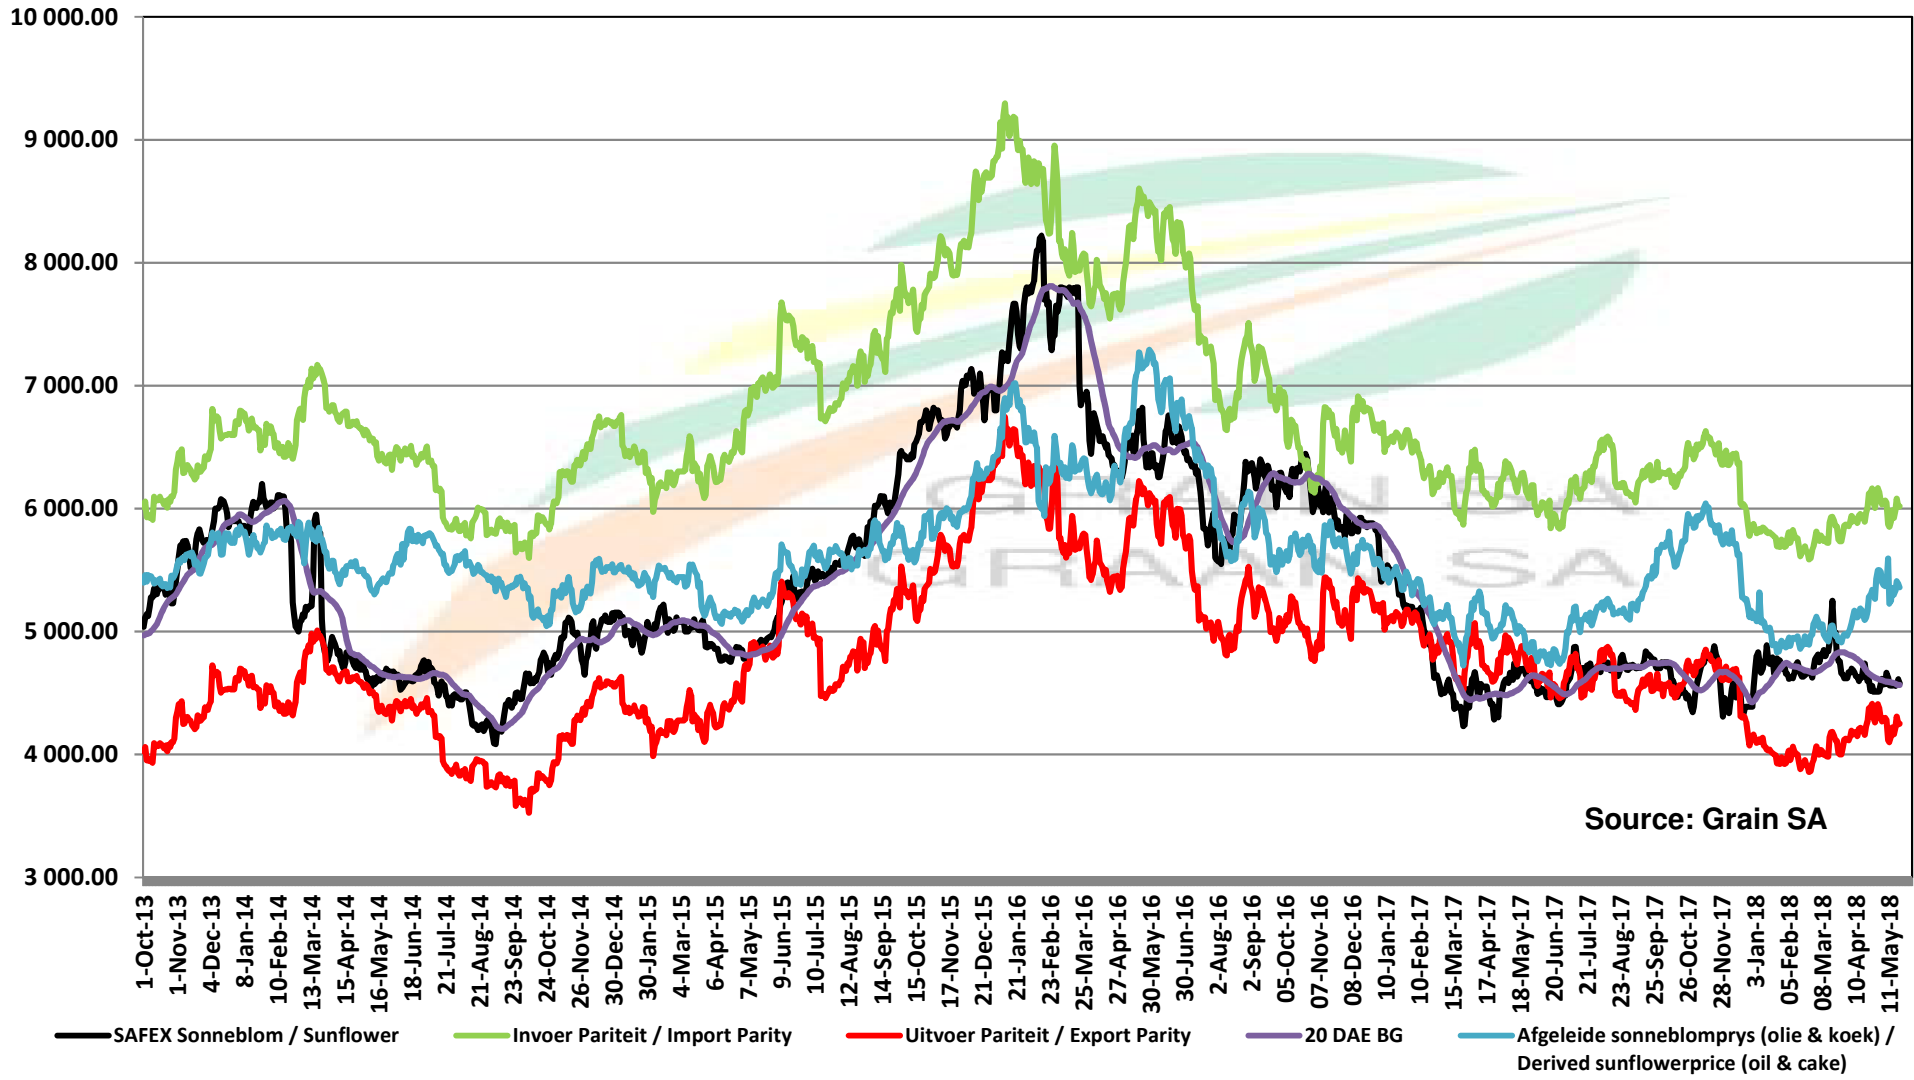

PRICES OF EU SUNFLOWER SEED DELIVERED IN RANDFONTEIN PRYSE VAN EU SONNEBLOMSAAD GELEWER IN RANDFONTEIN

Source: Grain SA

PRICES OF EU SUNFLOWER SEED DELIVERED IN RANDFONTEIN PRYSE VAN EU SONNEBLOMSAAD GELEWER IN RANDFONTEIN

Source: Grain SA

PRICES OF SOYBEAN SEED DELIVERED IN RANDFONTEIN PRYSE VAN SOJABOONSAAD GELEWER IN RANDFONTEIN

Source: Grain SA

PRICES OF ARGENTINIAN SOYBEAN SEED DELIVERED IN RANDFONTEIN PRYSE VAN ARGENTYNSE SOJABOONSAAD GELEWER IN RANDFONTEIN