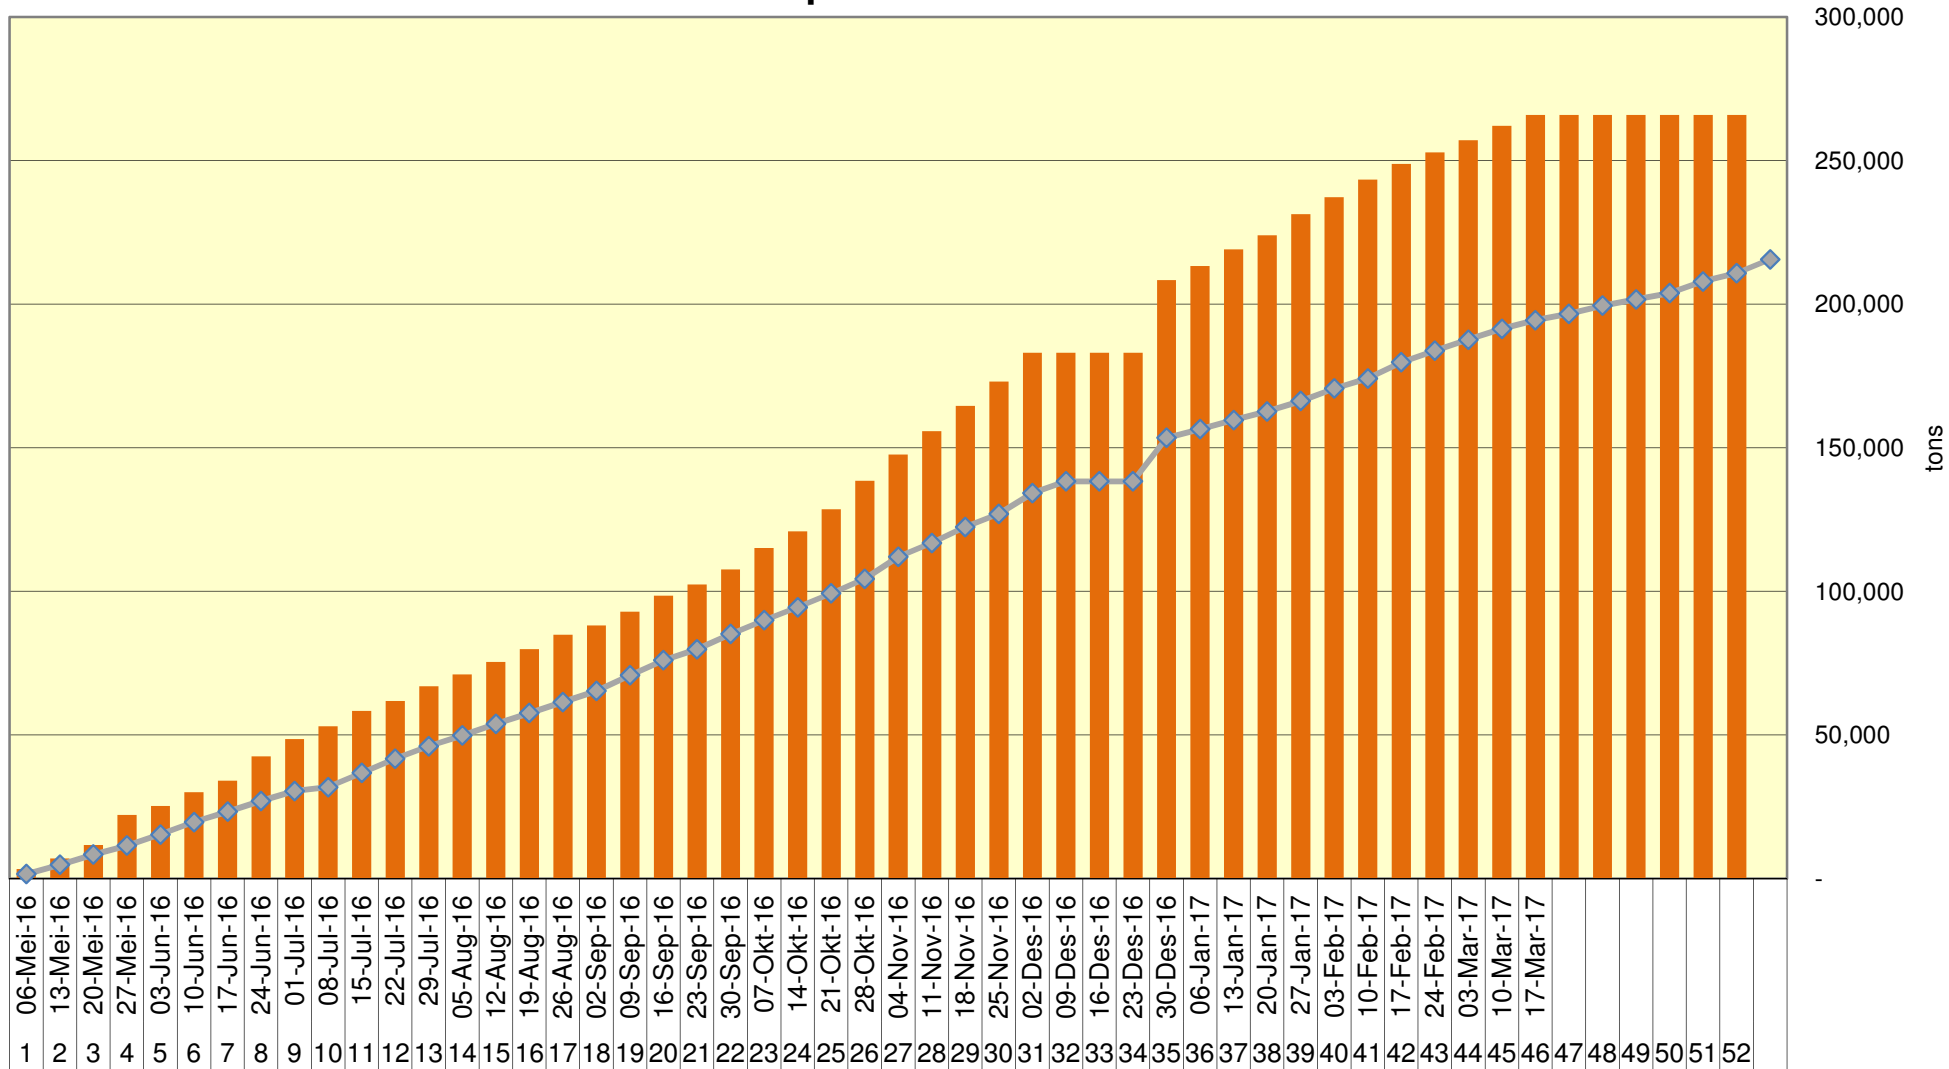

Cumulative Exports of Yellow Maize for 2016/17

■ SAGIS: WEEKLIJSE INVOERE EN UITVOERE 2016/17 BemarKingseizoen

◆ SAGIS: WEEKLIJSE INVOERE EN UITVOERE 2015/16 BemarKingseizoen