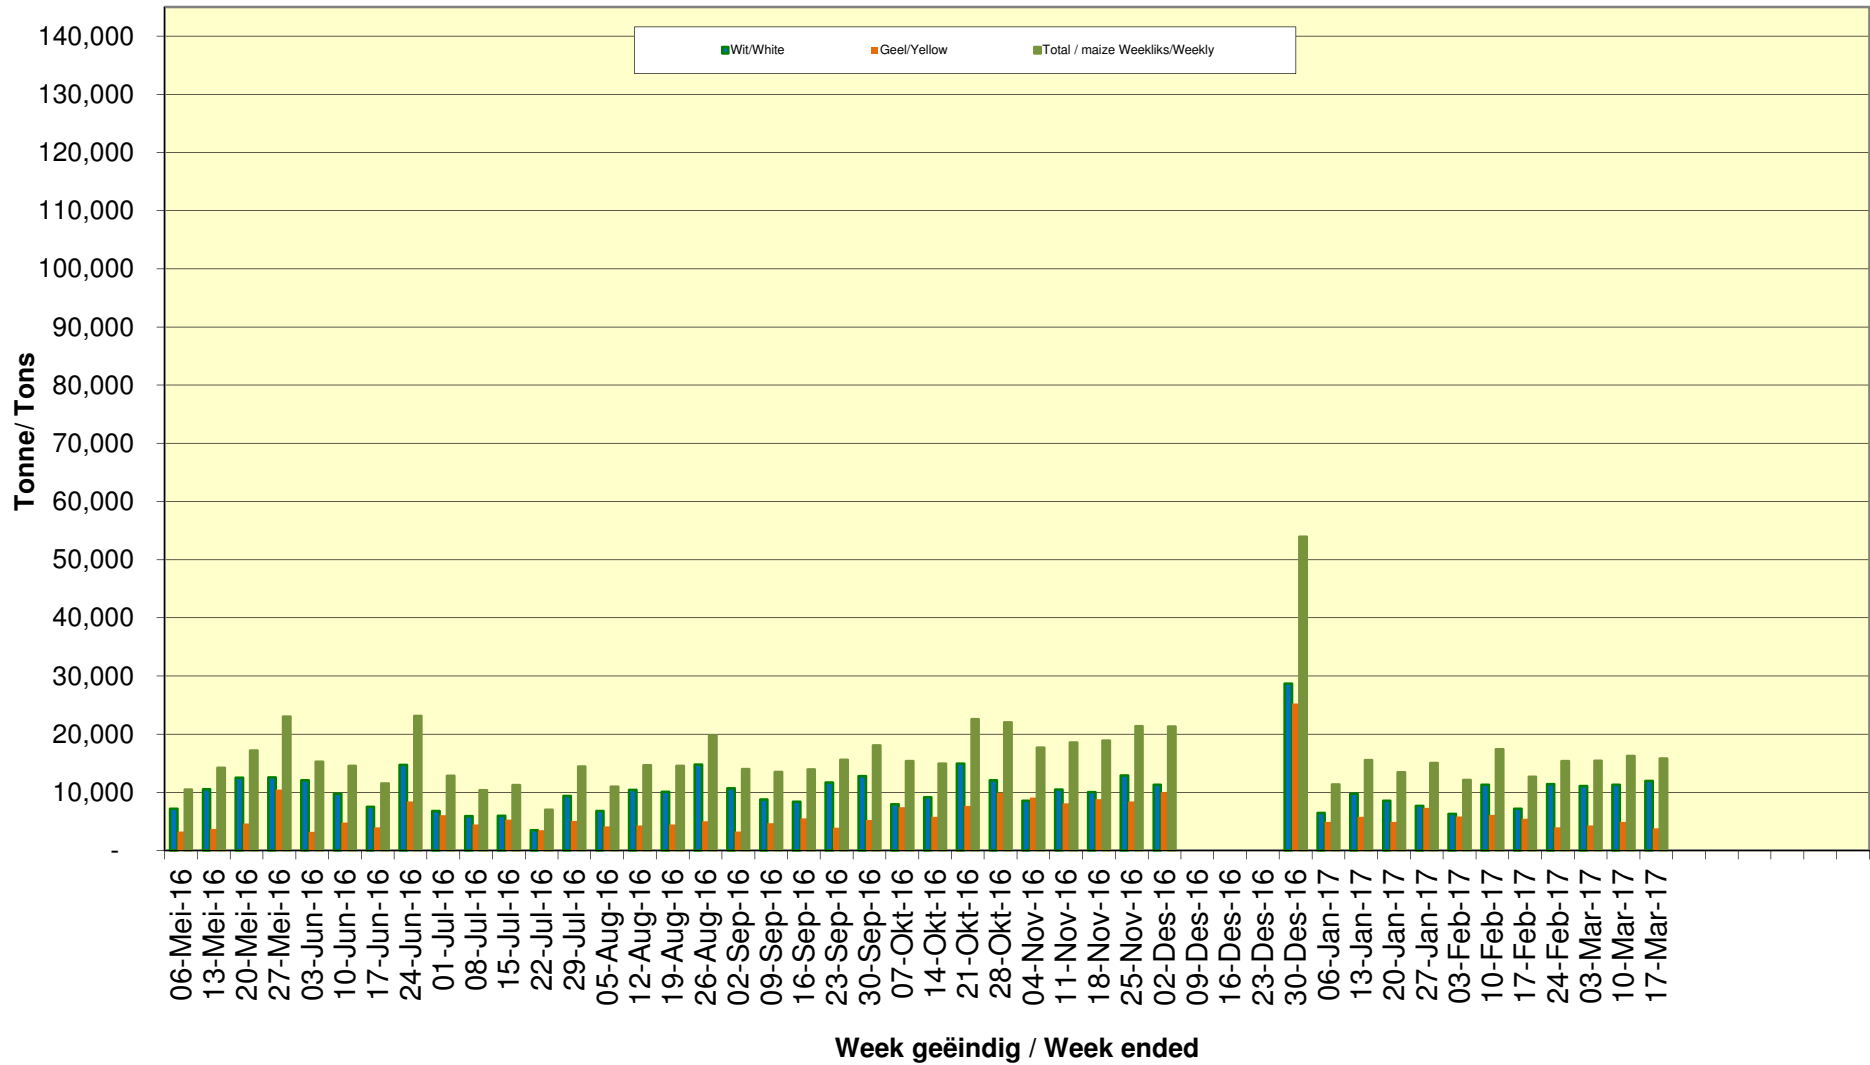

RSA Weeklikse mielie-uitvoere RSA Weekly maize exports