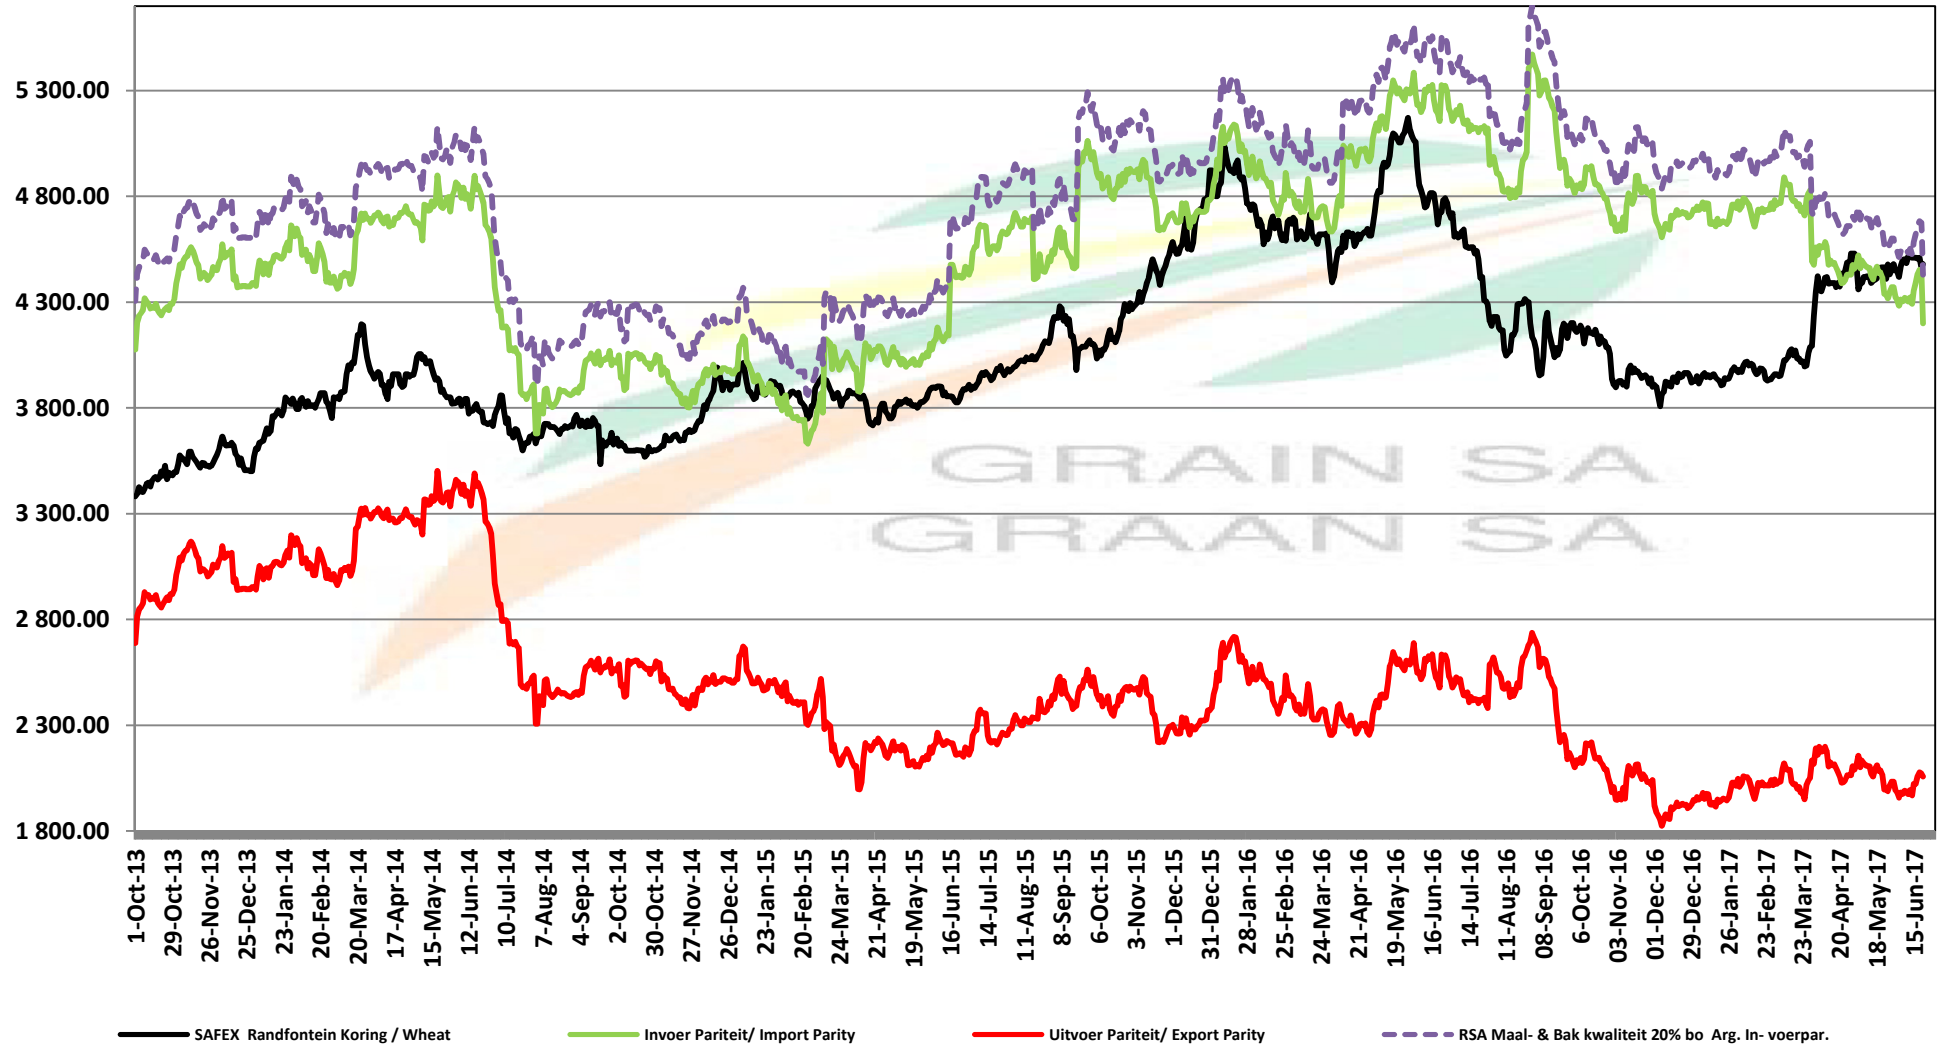

PRICES OF RSA AND ARGENTINE WHEAT DELIVERED IN RANDFONTEIN
PRYSE VAN RSA EN ARGENTYNSE KORING GELEWER IN RANDFONTEIN

Source: Grain SA

PRICES OF SOUTH AFRICAN AND USA WHEAT DELIVERED IN RANDFONTEIN

PRYSE VAN SUID AFRIKAANSE EN VSA KORING GELEWER IN RANDFONTEIN

Source: Grain SA

PRICES OF WHEAT DELIVERED IN RANDFONTEIN PRYSE VAN KORING GELEWER IN RANDFONTEIN

PRICES OF RSA AND GERMAN WHEAT DELIVERED IN RANDFONTEIN

PRYSE VAN RSA EN DUITSTE KORING GELEWER IN RANDFONTEIN