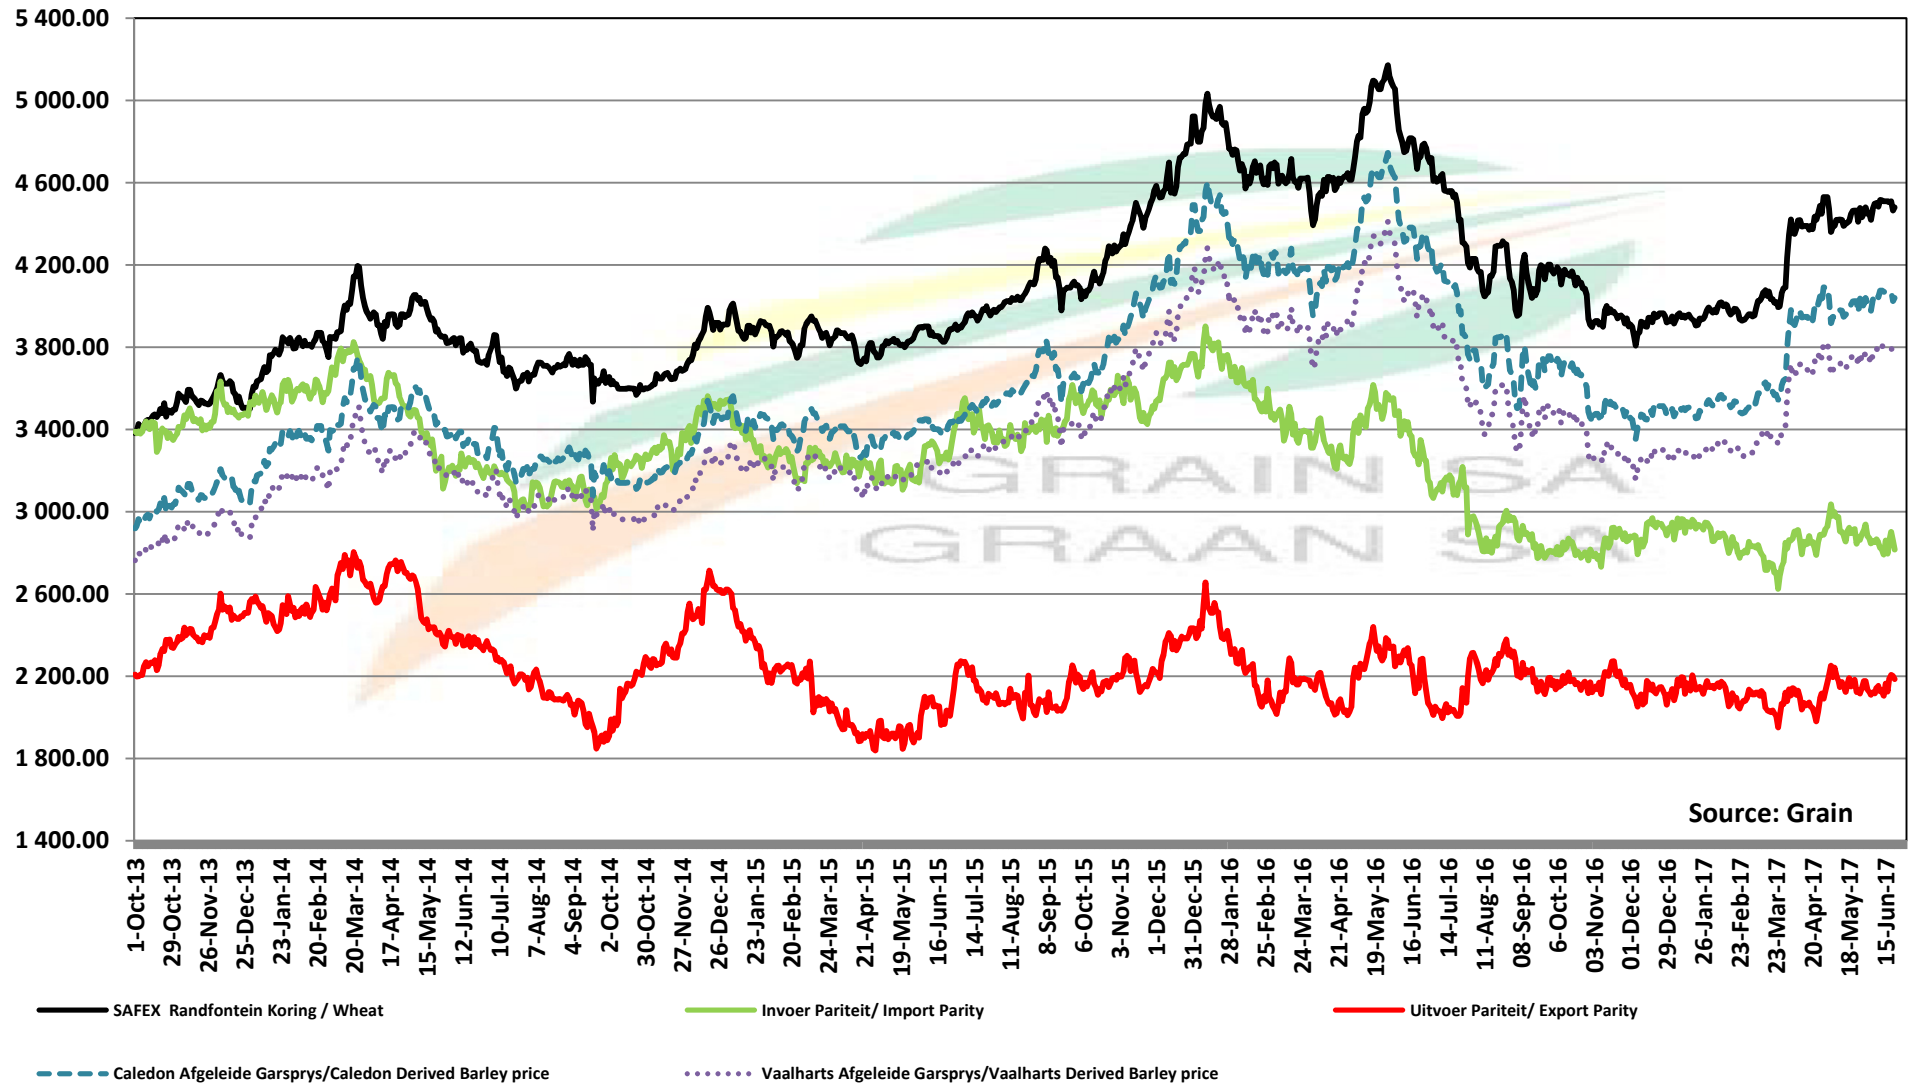

Source: Grain SA

PRICES OF WHEAT DELIVERED IN RANDFONTEIN PRYSE VAN KORING GELEWER IN RANDFONTEIN

PRICES OF RSA AND GERMAN WHEAT DELIVERED IN RANDFONTEIN

PRYSE VAN RSA EN DUITSTE KORING GELEWER IN RANDFONTEIN

PRICES OF HRW WHEAT DELIVERED IN JUL 2017 (RANDFONTEIN) PRYSE VAN HRW KORING VIR LEWERING IN JUL 2017 (RANDFONTEIN)

PRICES OF WHEAT DELIVERED IN DURBAN HARBOUR PRYSE VAN KORING VIR LEWERING IN DURBAN HAWE

PRICES OF BARLEY DELIVERED IN RANDFONTEIN

PRYSE VAN GARS GELEWER IN RANDFONTEIN

IMPORT PARITY OF USA HRW AND FRANCE FEED BARLEY

INVOERPARITEIT VAN VSA HRW KORING EN FRANSE VOERGARS

Source: Grain SA