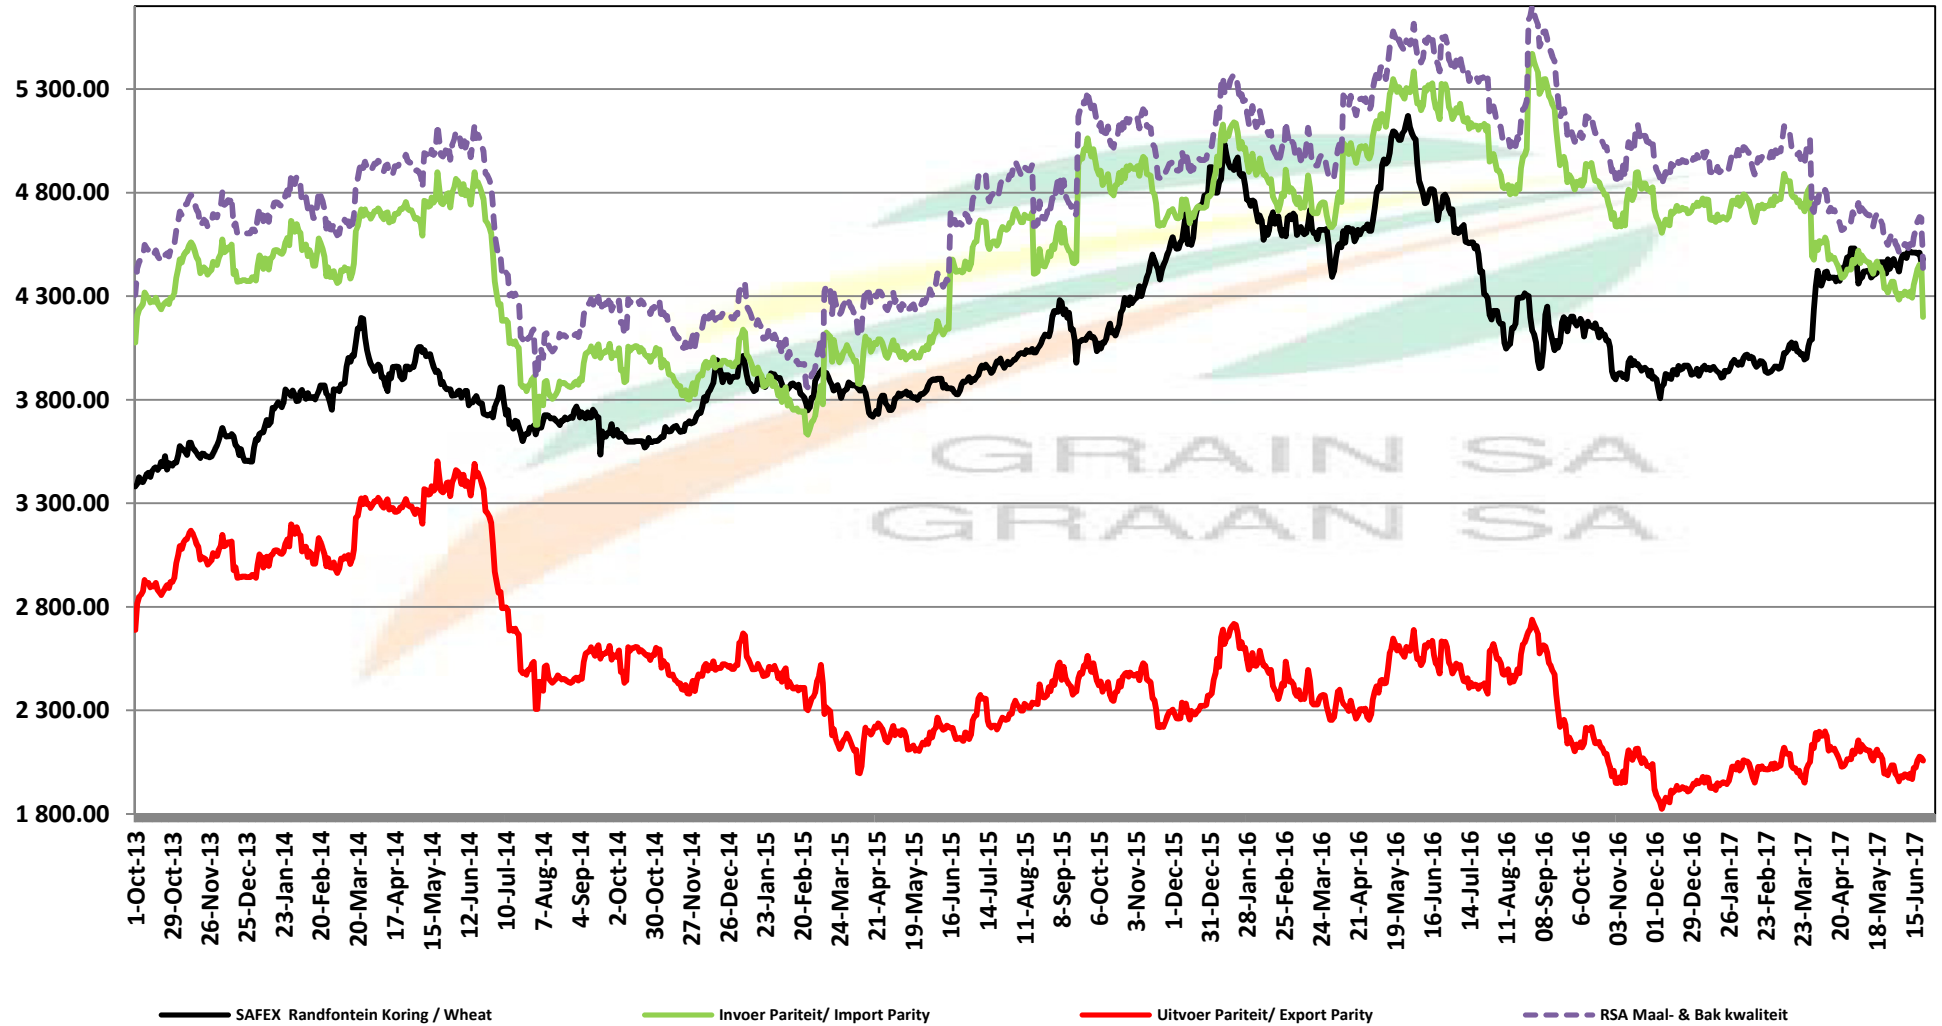

PRICES OF RSA AND ARGENTINE WHEAT DELIVERED IN RANDFONTEIN
PRYSE VAN RSA EN ARGENTYNSE KORING GELEWER IN RANDFONTEIN

Source: Grain SA

PRICES OF SOUTH AFRICAN AND USA WHEAT DELIVERED IN RANDFONTEIN

PRYSE VAN SUID AFRIKAANSE EN VSA KORING GELEWER IN RANDFONTEIN

Source: Grain SA

PRICES OF WHEAT DELIVERED IN RANDFONTEIN PRYSE VAN KORING GELEWER IN RANDFONTEIN

PRICES OF RSA AND GERMAN WHEAT DELIVERED IN RANDFONTEIN

PRYSE VAN RSA EN DUITSTE KORING GELEWER IN RANDFONTEIN