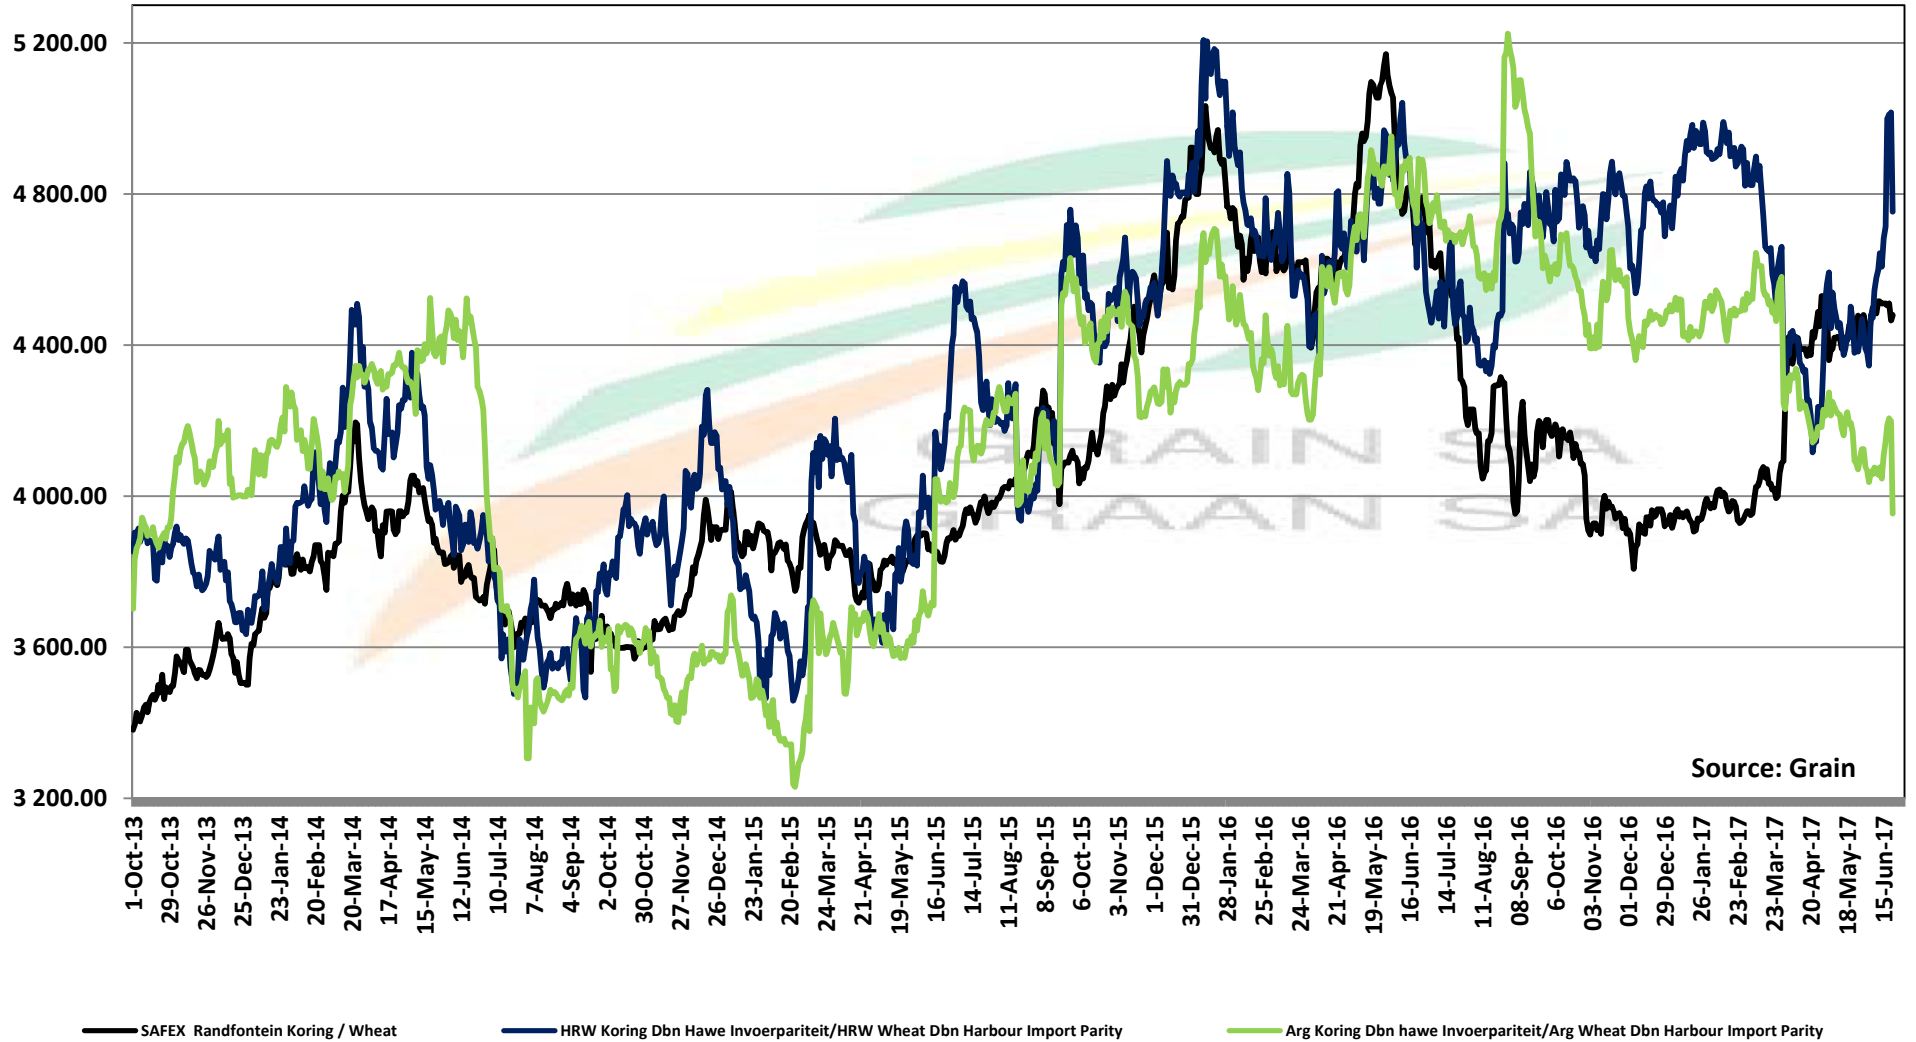

PRICES OF WHEAT DELIVERED IN DURBAN HARBOUR PRYSE VAN KORING VIR LEWERING IN DURBAN HAWE