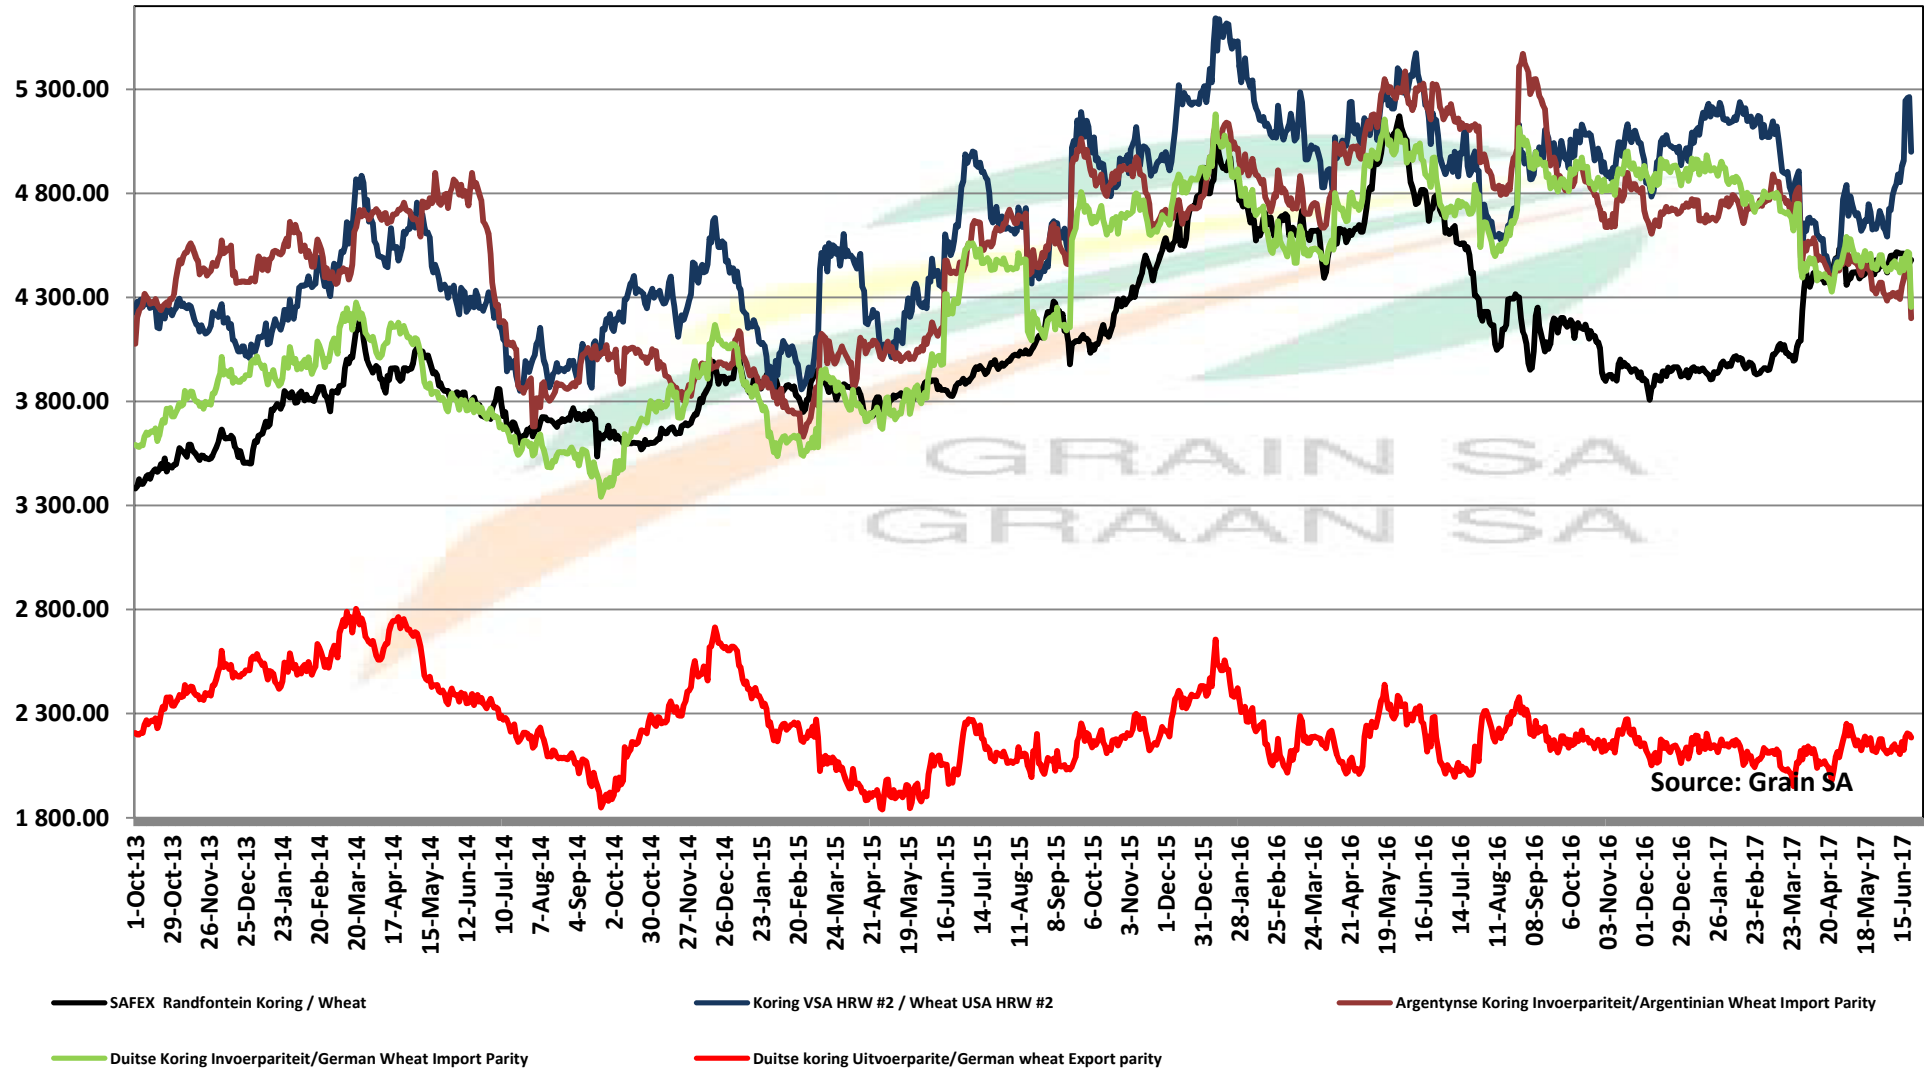

PRICES OF WHEAT DELIVERED IN RANDFONTEIN PRYSE VAN KORING GELEWER IN RANDFONTEIN