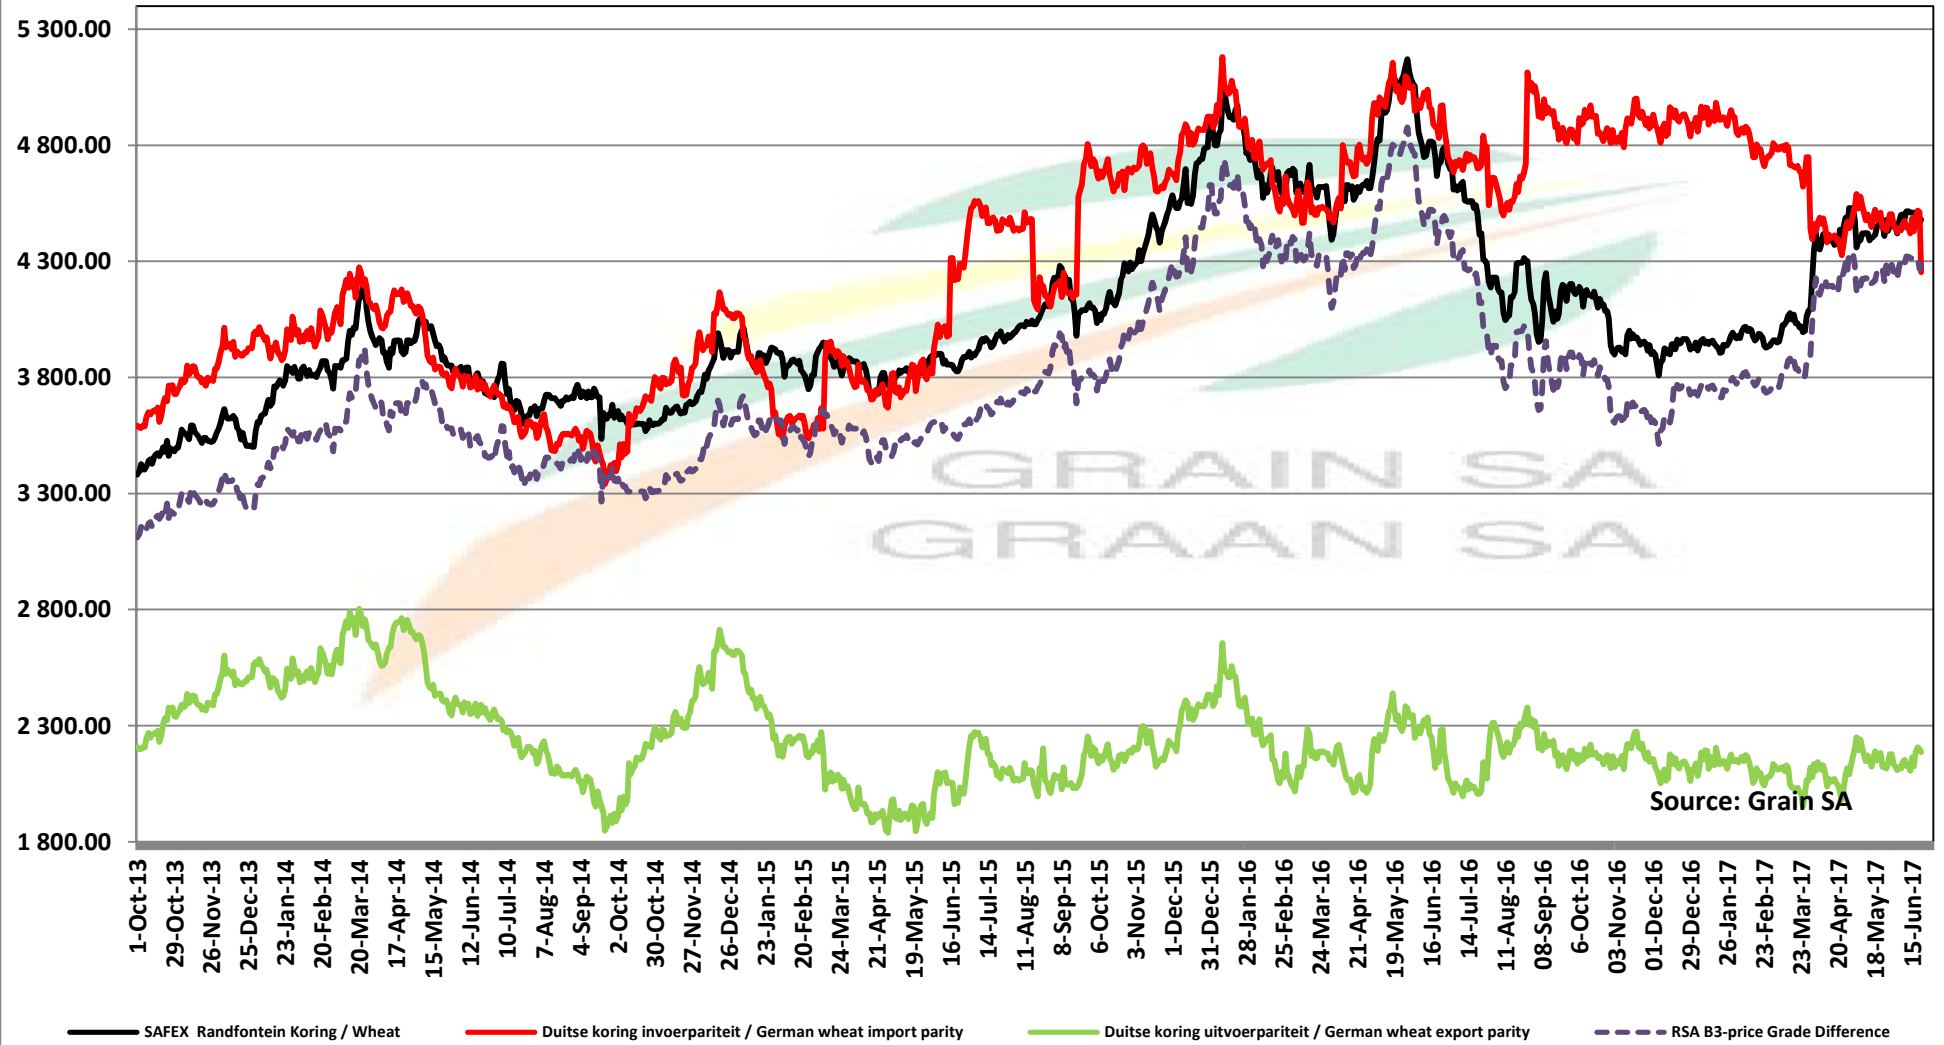

PRICES OF RSA AND ARGENTINE WHEAT DELIVERED IN RANDFONTEIN
PRYSE VAN RSA EN ARGENTYNSE KORING GELEWER IN RANDFONTEIN

Source: Grain SA

PRICES OF SOUTH AFRICAN AND USA WHEAT DELIVERED IN RANDFONTEIN

PRYSE VAN SUID AFRIKAANSE EN VSA KORING GELEWER IN RANDFONTEIN

Source: Grain SA

PRICES OF WHEAT DELIVERED IN RANDFONTEIN PRYSE VAN KORING GELEWER IN RANDFONTEIN

PRICES OF RSA AND GERMAN WHEAT DELIVERED IN RANDFONTEIN

PRYSE VAN RSA EN DUITSTE KORING GELEWER IN RANDFONTEIN