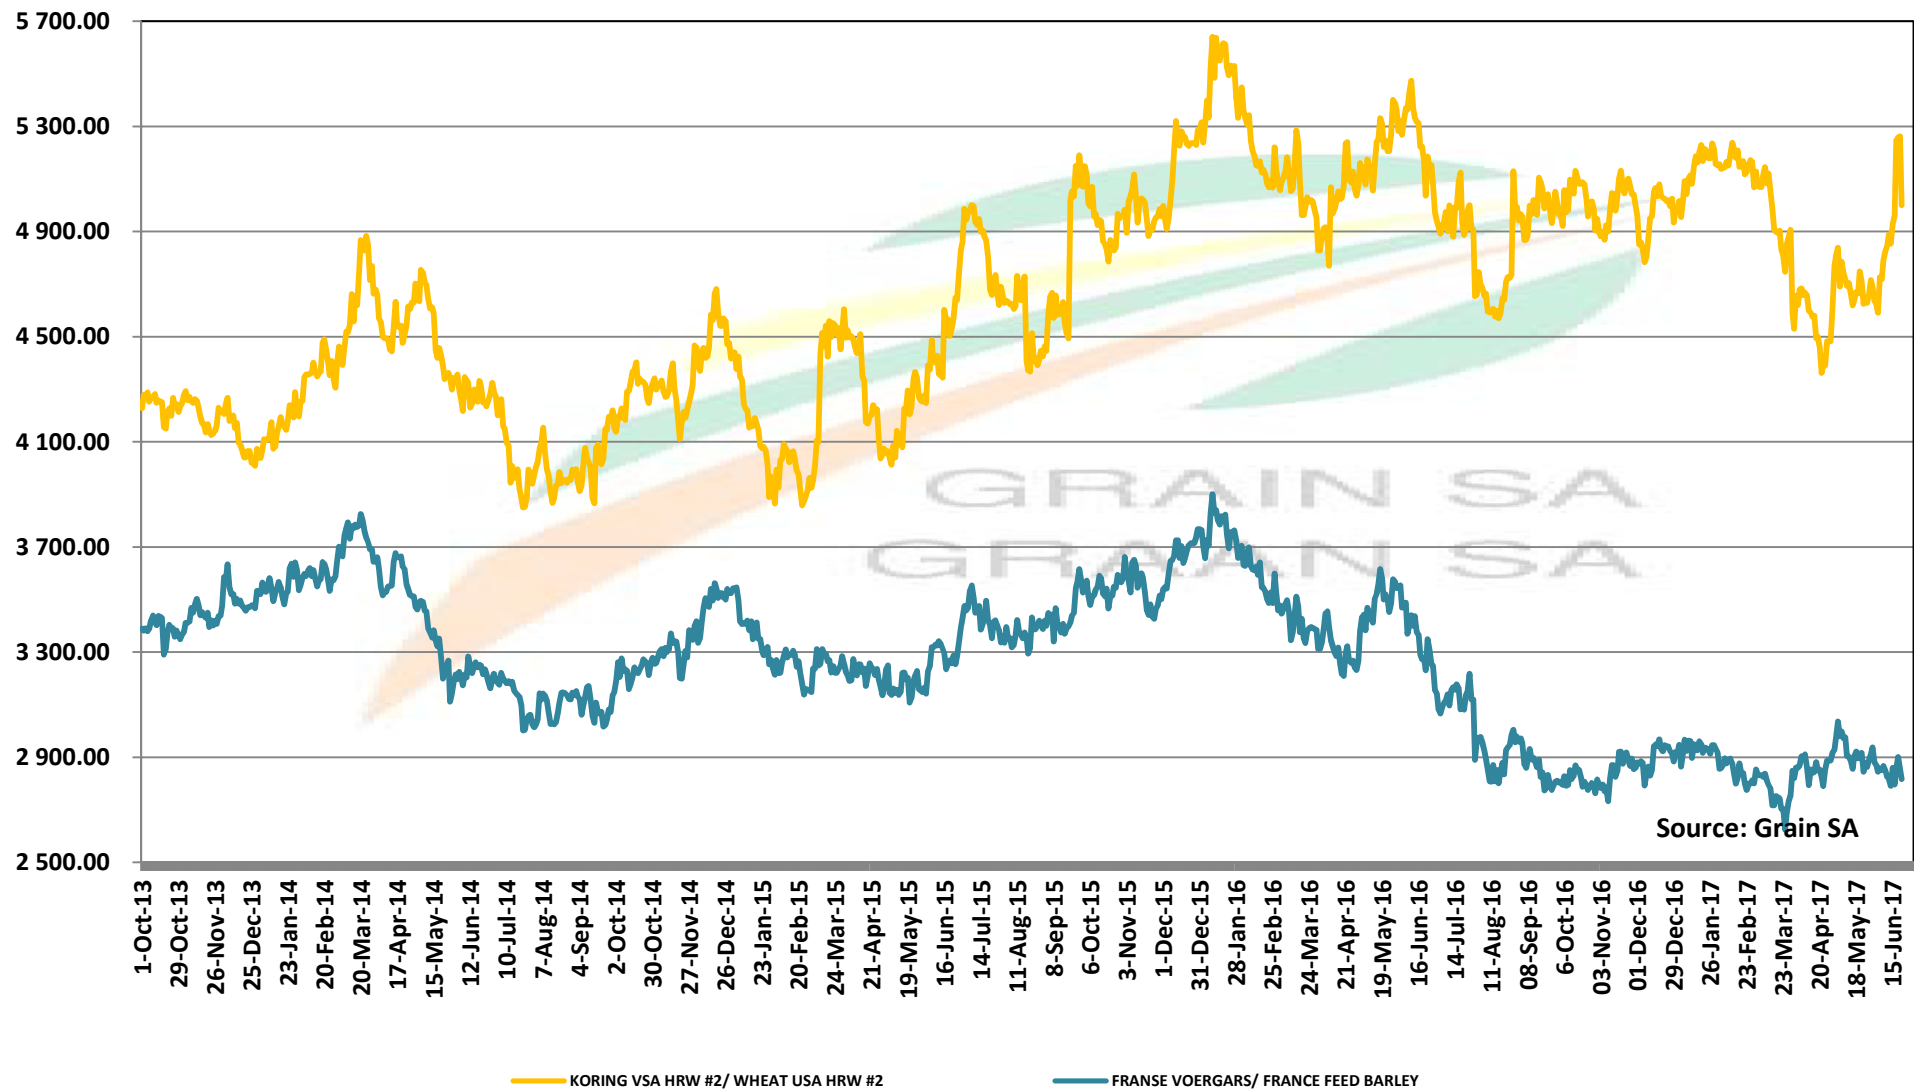

PRICES OF HRW WHEAT DELIVERED IN JUL 2017 (RANDFONTEIN) PRYSE VAN HRW KORING VIR LEWERING IN JUL 2017 (RANDFONTEIN)

PRICES OF WHEAT DELIVERED IN DURBAN HARBOUR PRYSE VAN KORING VIR LEWERING IN DURBAN HAWE

PRICES OF BARLEY DELIVERED IN RANDFONTEIN

PRYSE VAN GARS GELEWER IN RANDFONTEIN

IMPORT PARITY OF USA HRW AND FRANCE FEED BARLEY

INVOERPARITEIT VAN VSA HRW KORING EN FRANSE VOERGARS

Source: Grain SA