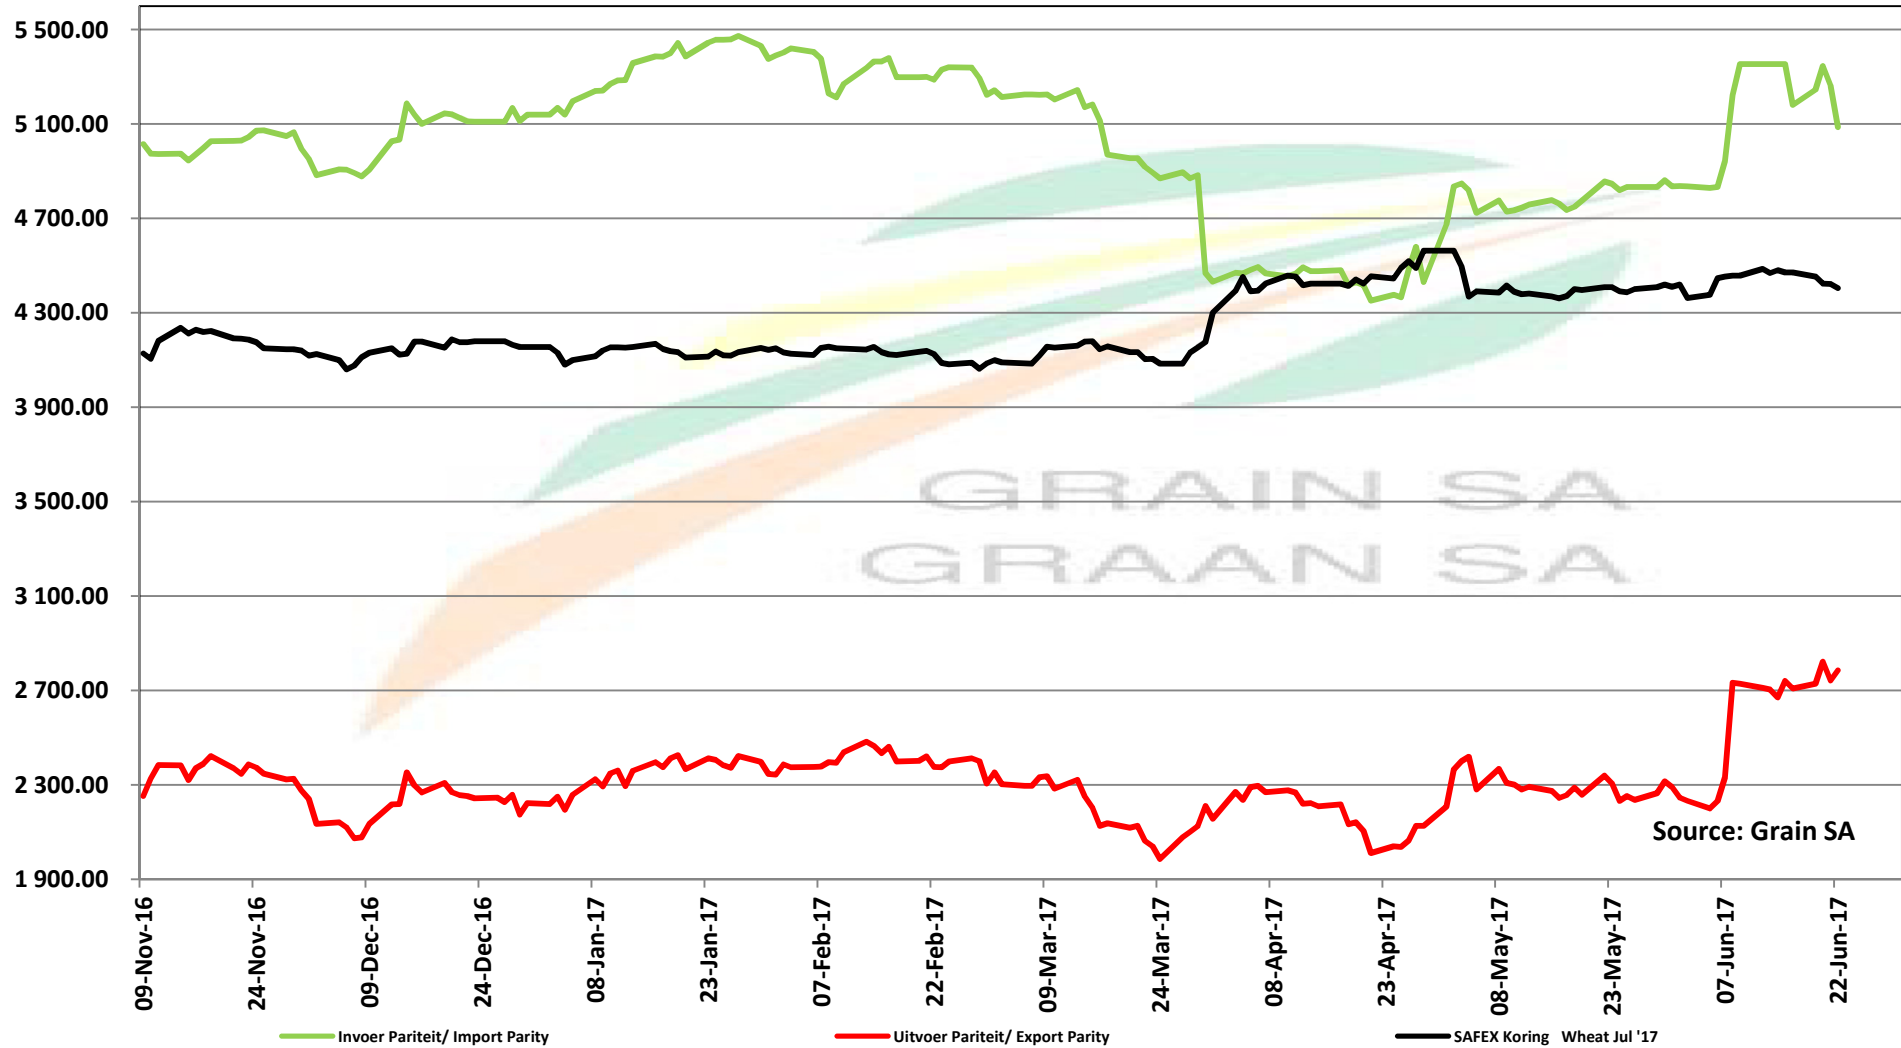

PRICES OF HRW WHEAT DELIVERED IN JUL 2017 (RANDFONTEIN) PRYSE VAN HRW KORING VIR LEWERING IN JUL 2017 (RANDFONTEIN)