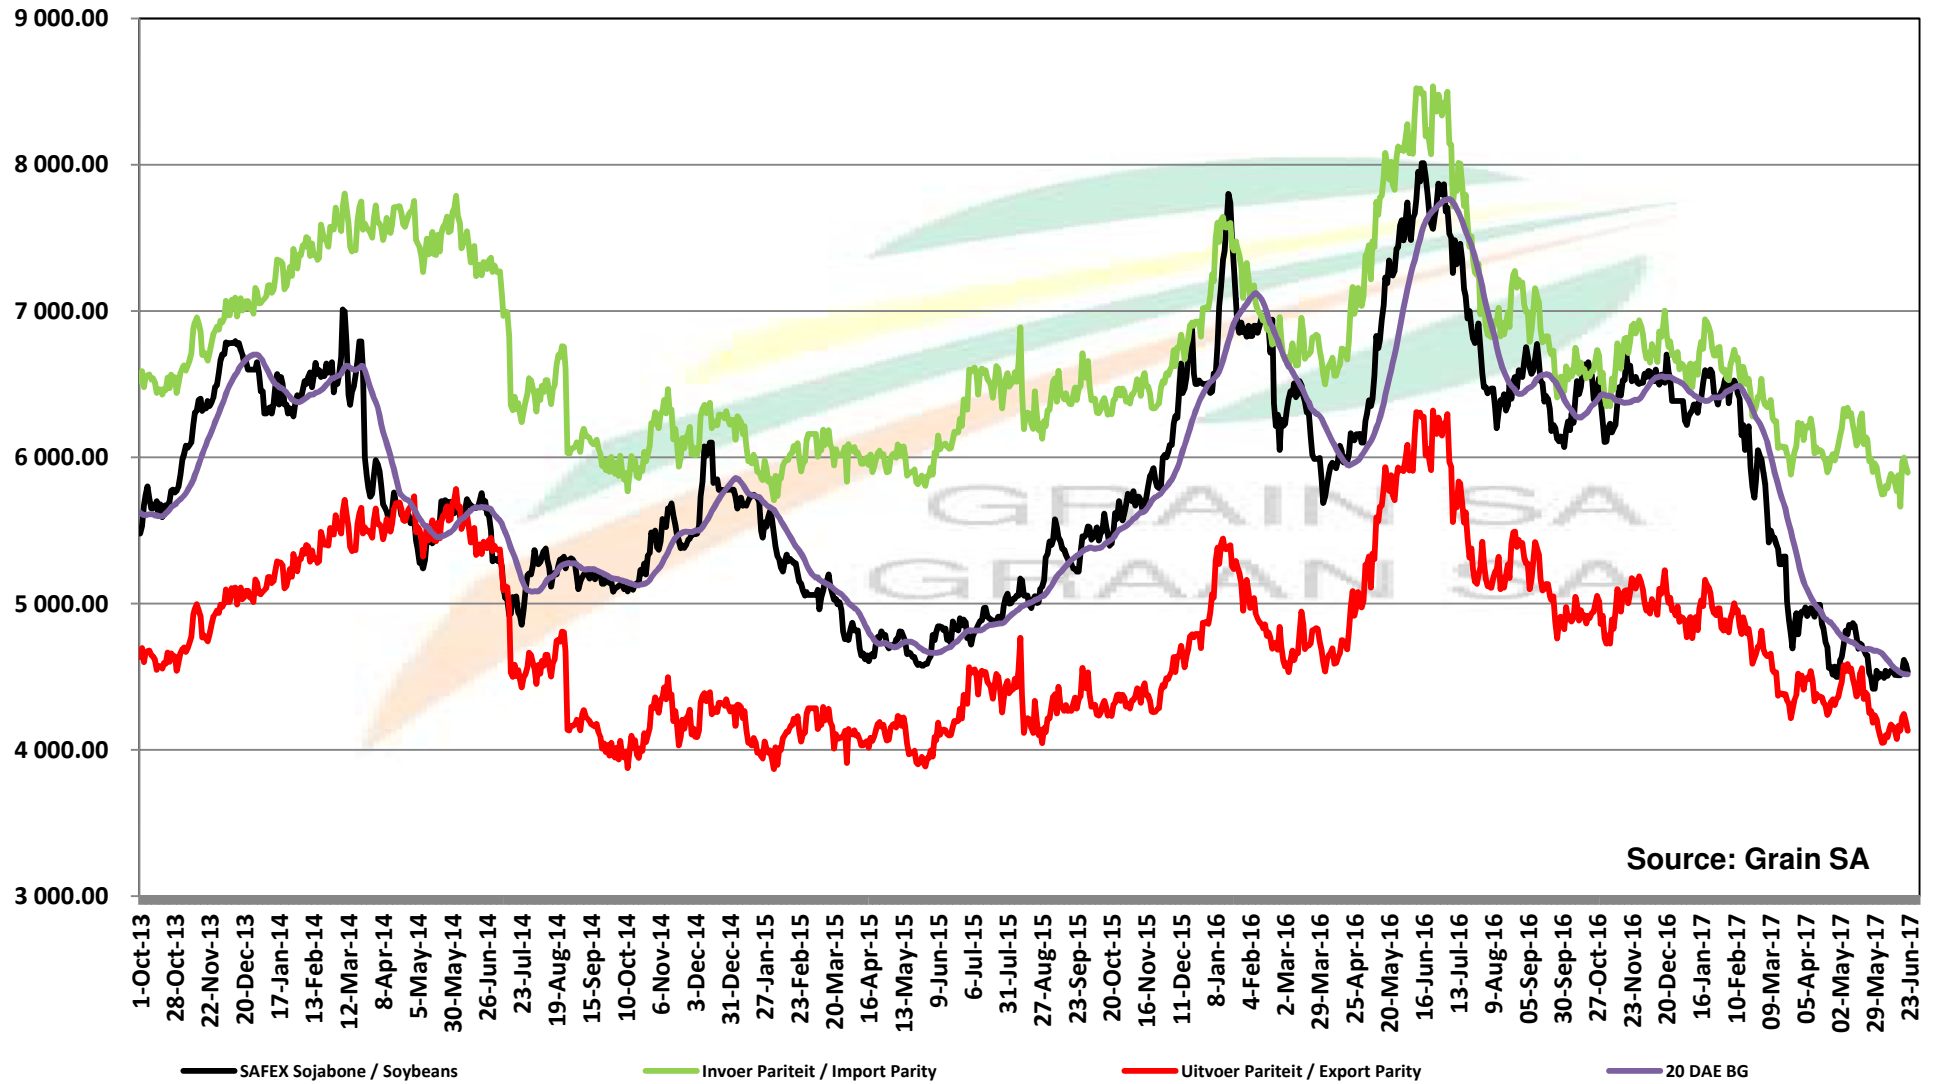

PRICES OF SOYBEAN SEED DELIVERED IN RANDFONTEIN PRYSE VAN SOJABOONSAAD GELEWER IN RANDFONTEIN

Source: Grain SA