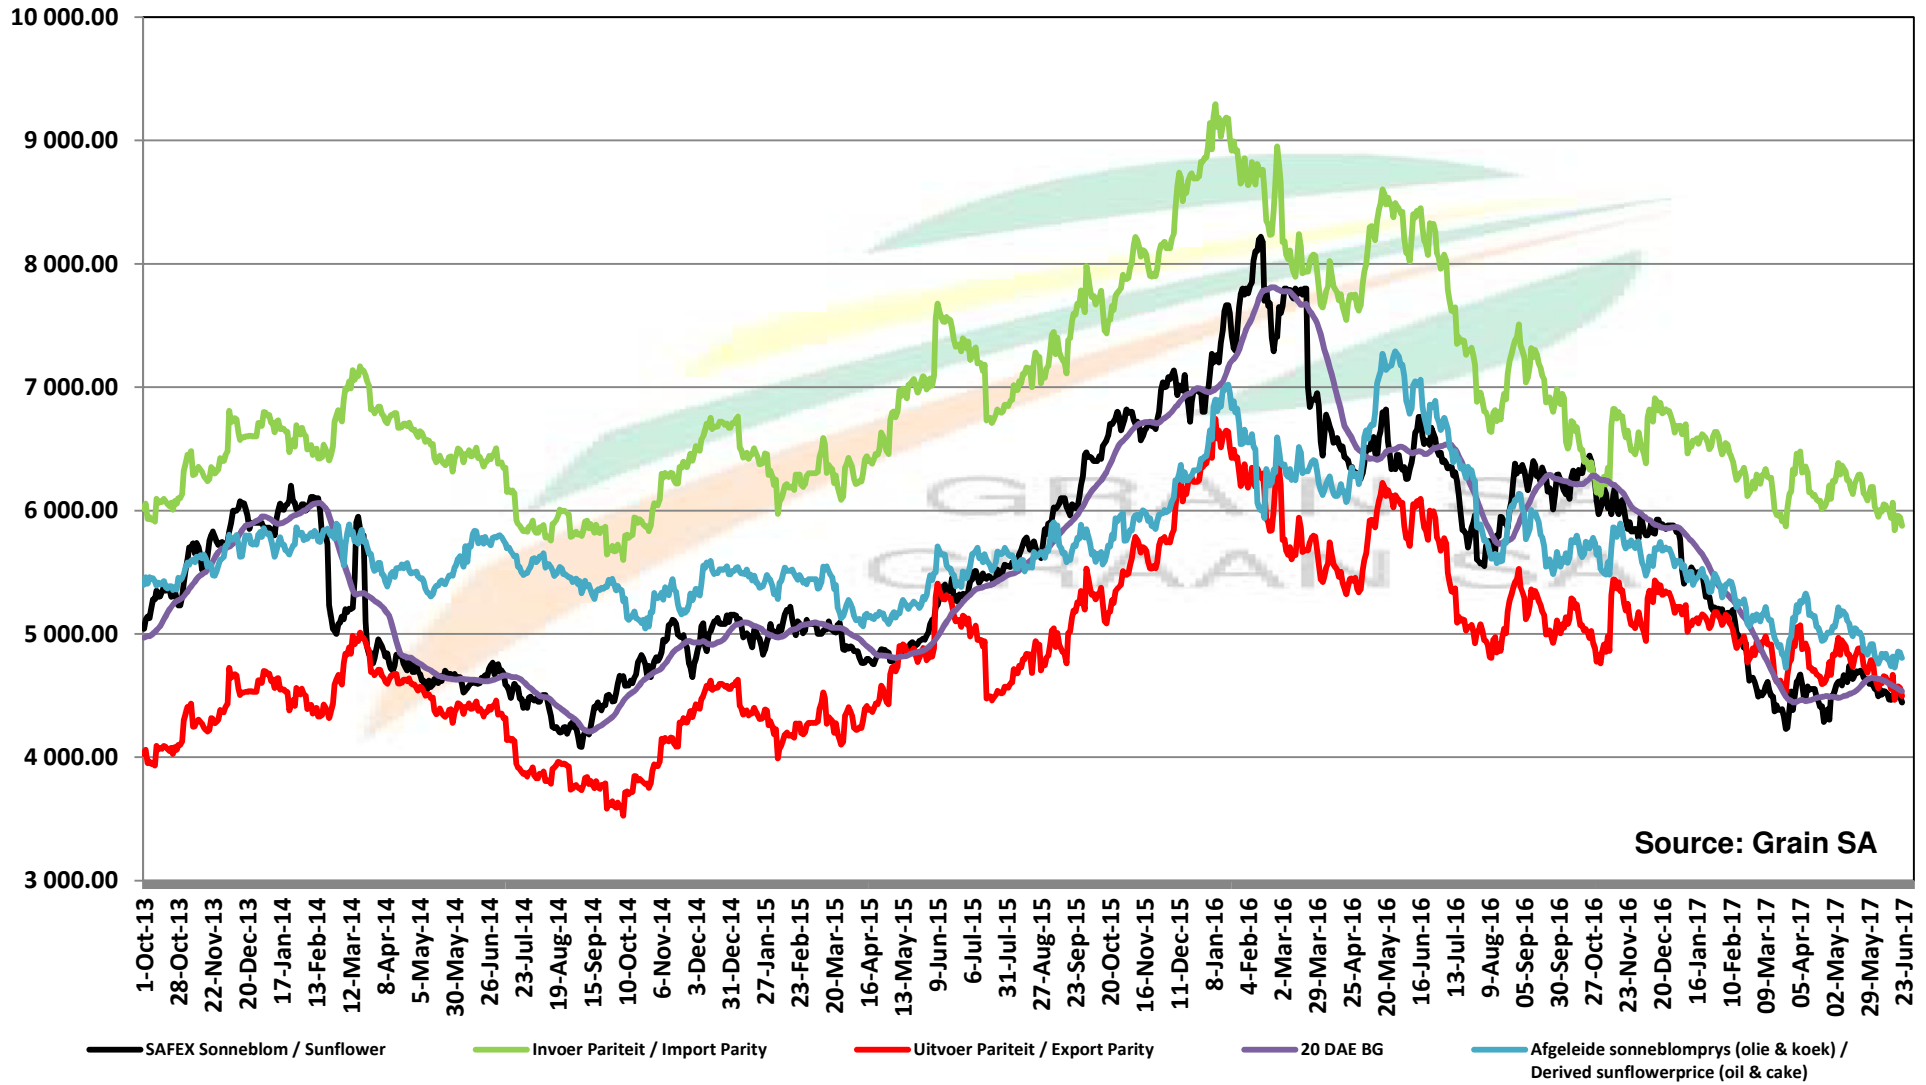

# PRICES OF EU SUNFLOWER SEED DELIVERED IN RANDFONTEIN PRYSE VAN EU SONNEBLOMSAAD GELEWER IN RANDFONTEIN

# PRICES OF EU SUNFLOWER SEED DELIVERED IN RANDFONTEIN