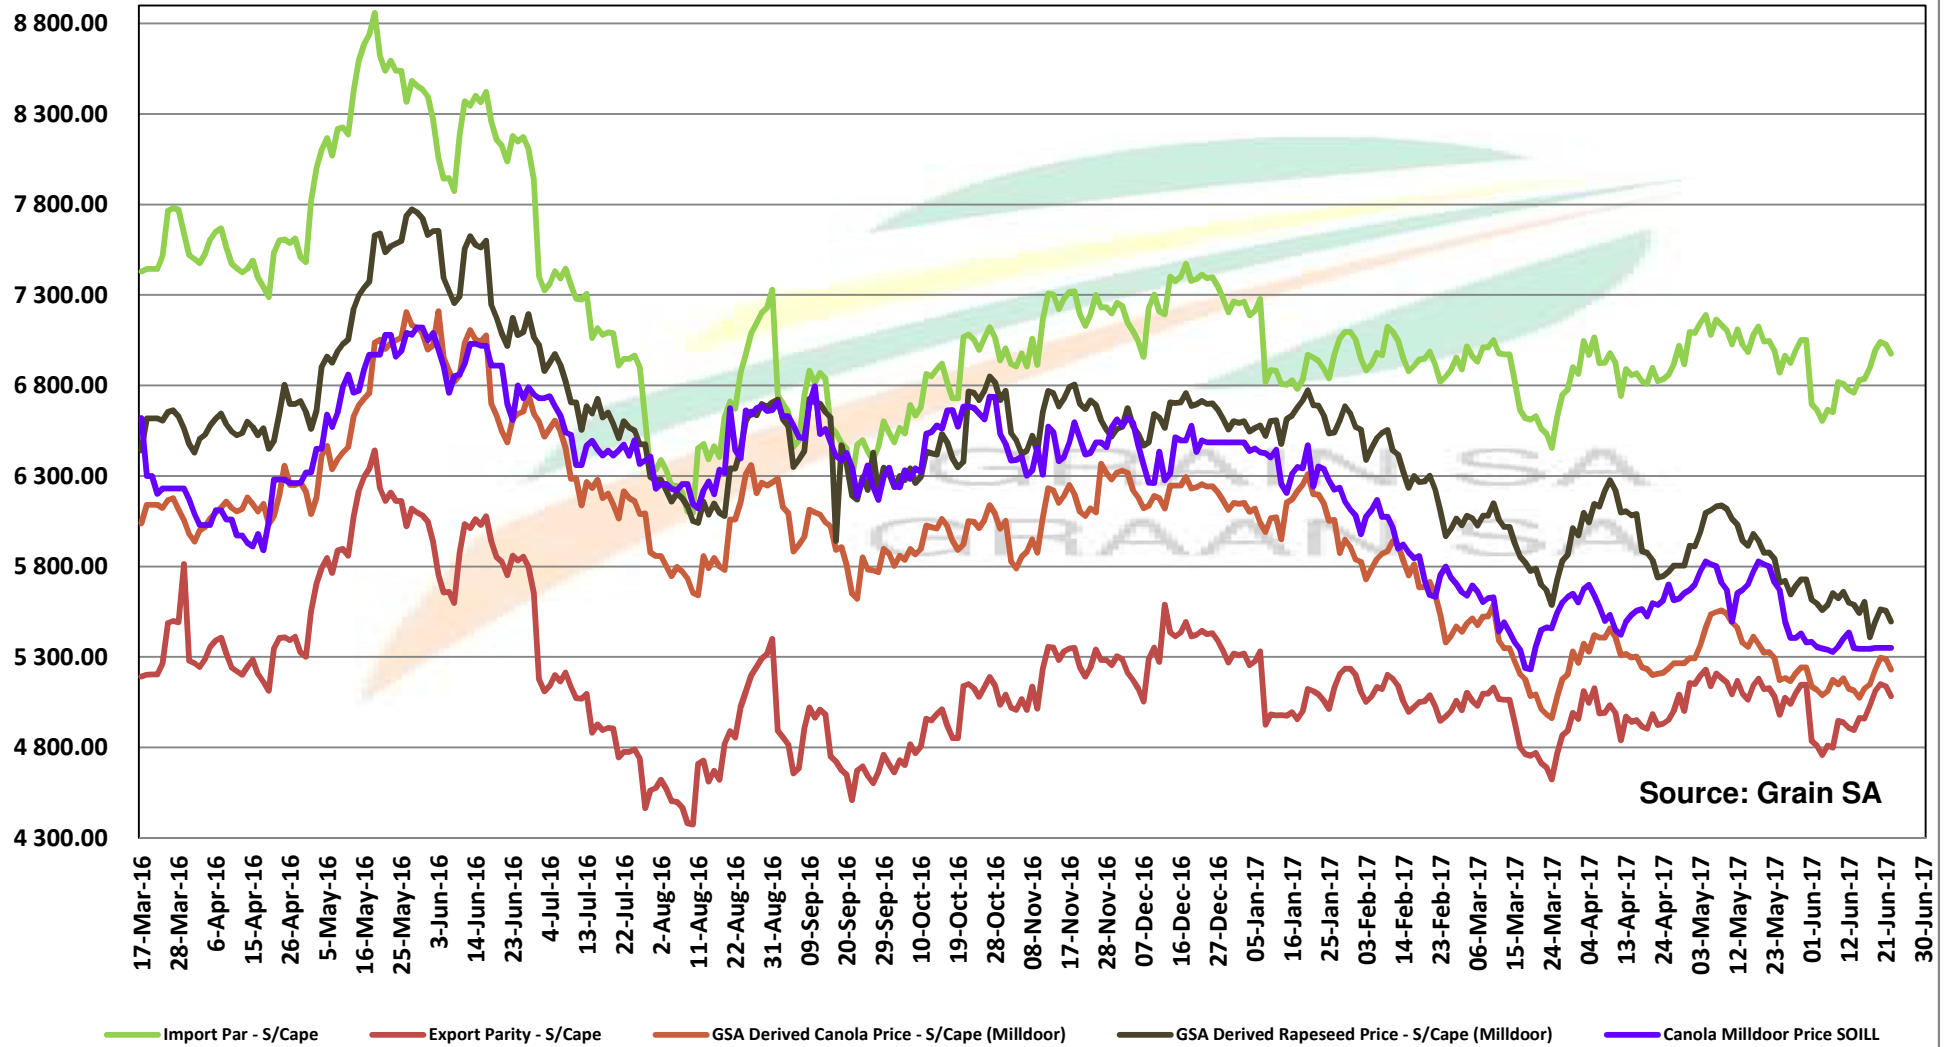

Prices of Canola in the South Cape (Swellendam) Canolapryse in die Suid-Kaap (Swellendam)