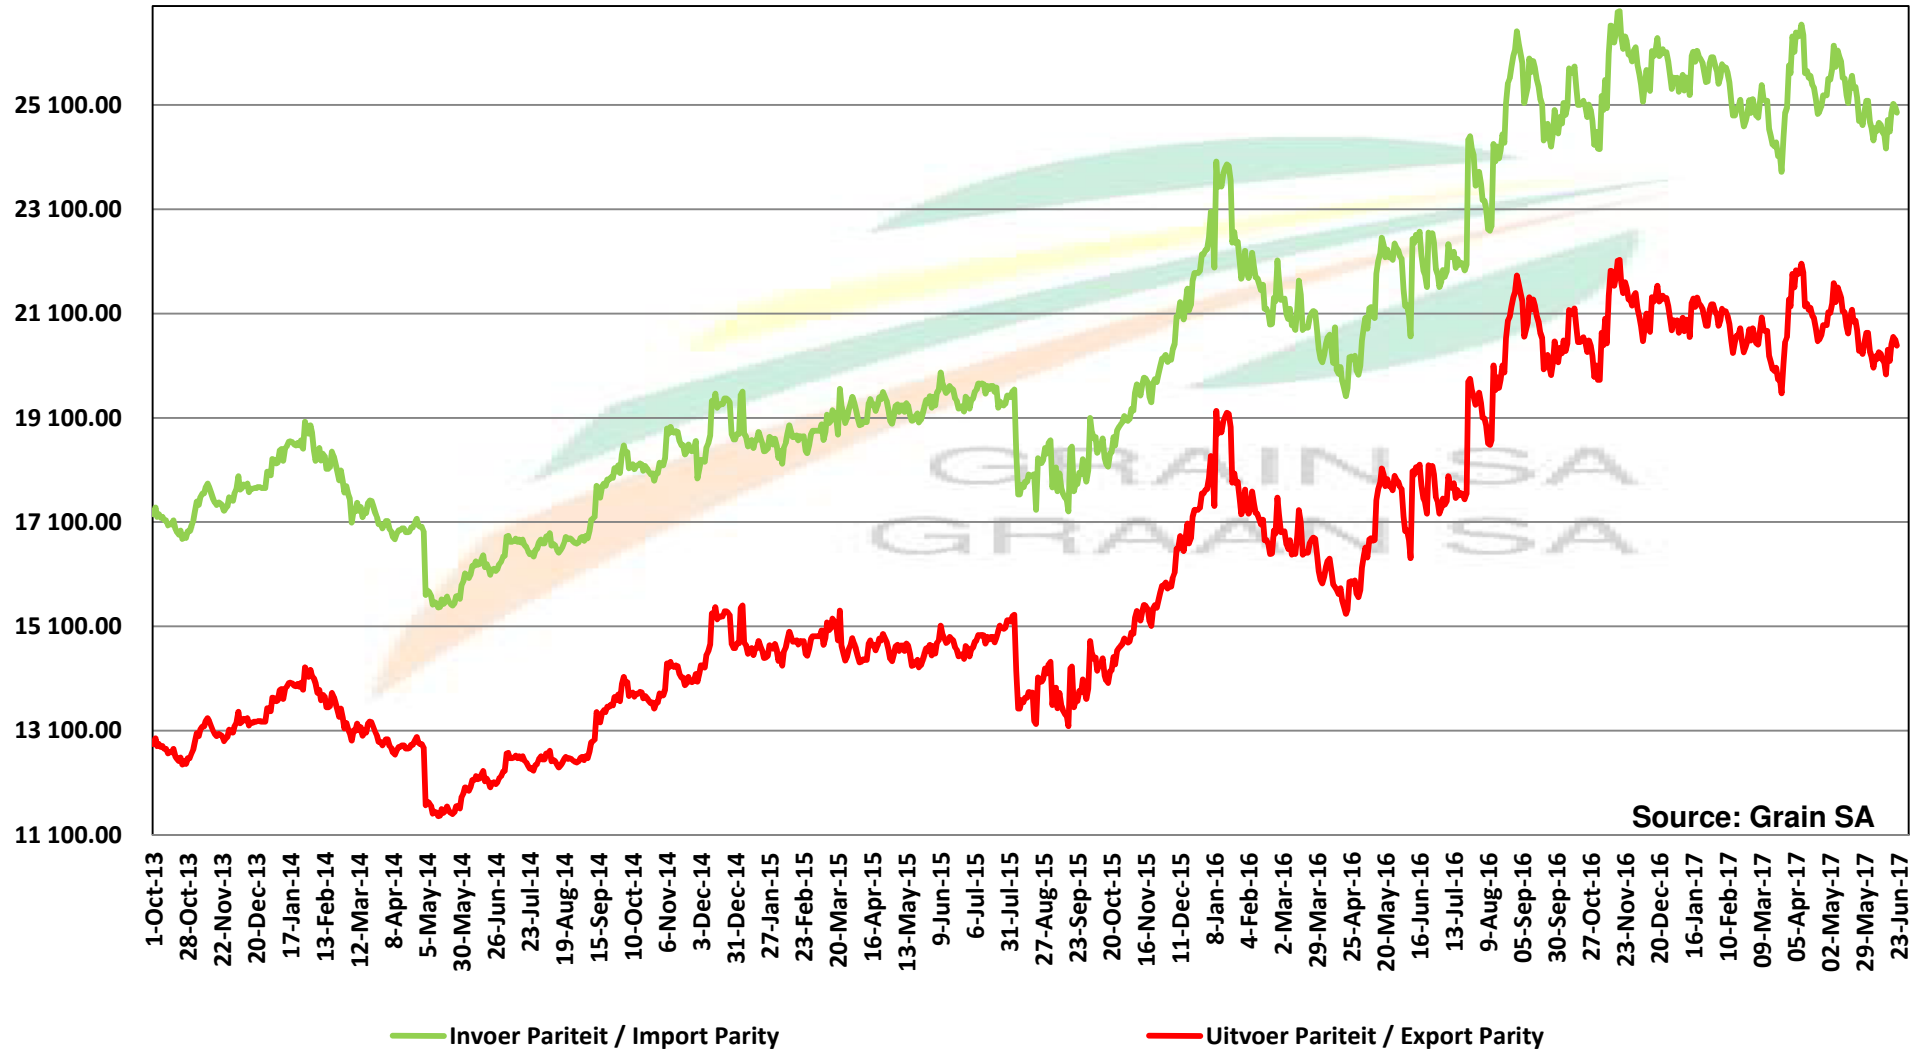

PRICES OF PROCESSED AND GRADED USA CHOICE GRADE GROUNDNUTS (40/50) (RANDFONTEIN)
PRYSE VAN UITGEDOP EN GESORTEERDE VSA KEURGRAAD GRONDBONE MET 'N PITGROOTTE VAN
40/50 pitgrootte (RANDFONTEIN)