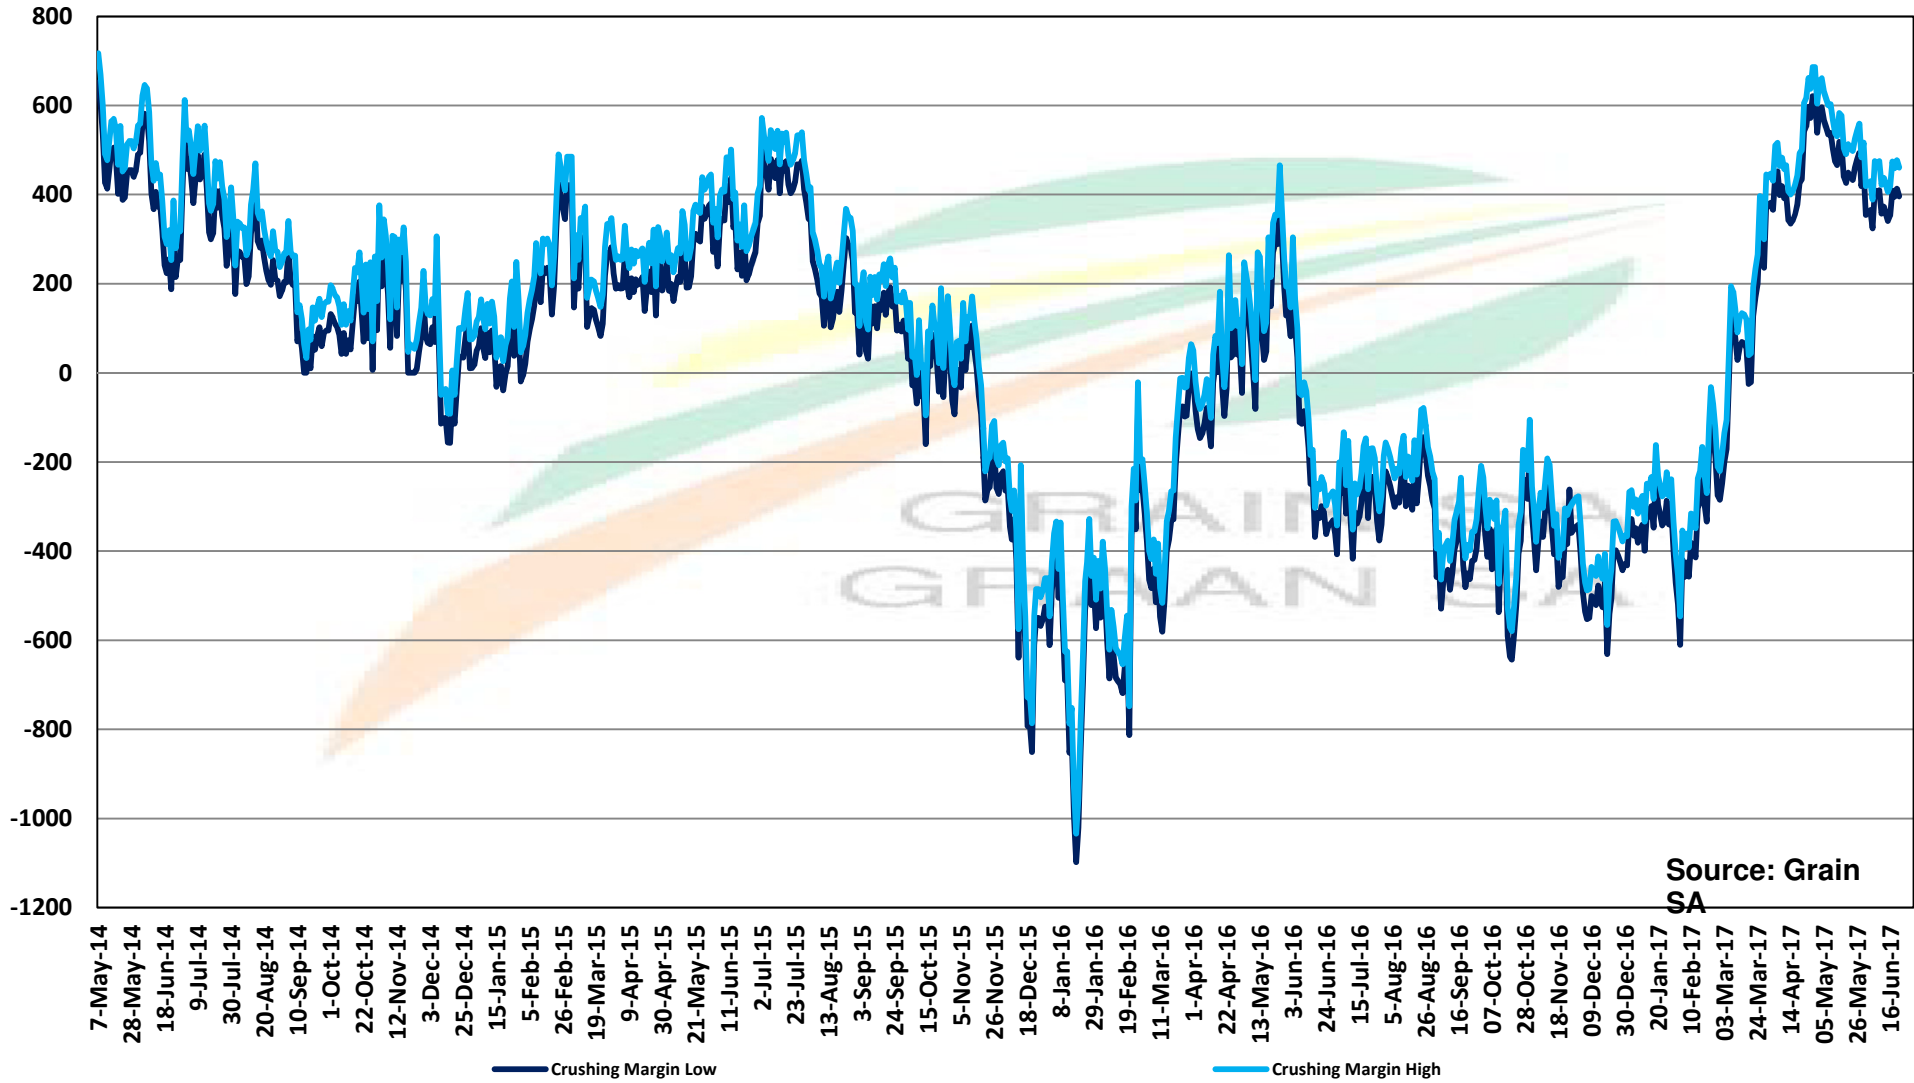

PRICES OF SOYBEAN CRUSHING MARGIN PRYSE VAN SOJABOON PERSMARGE

Source: Grain SA