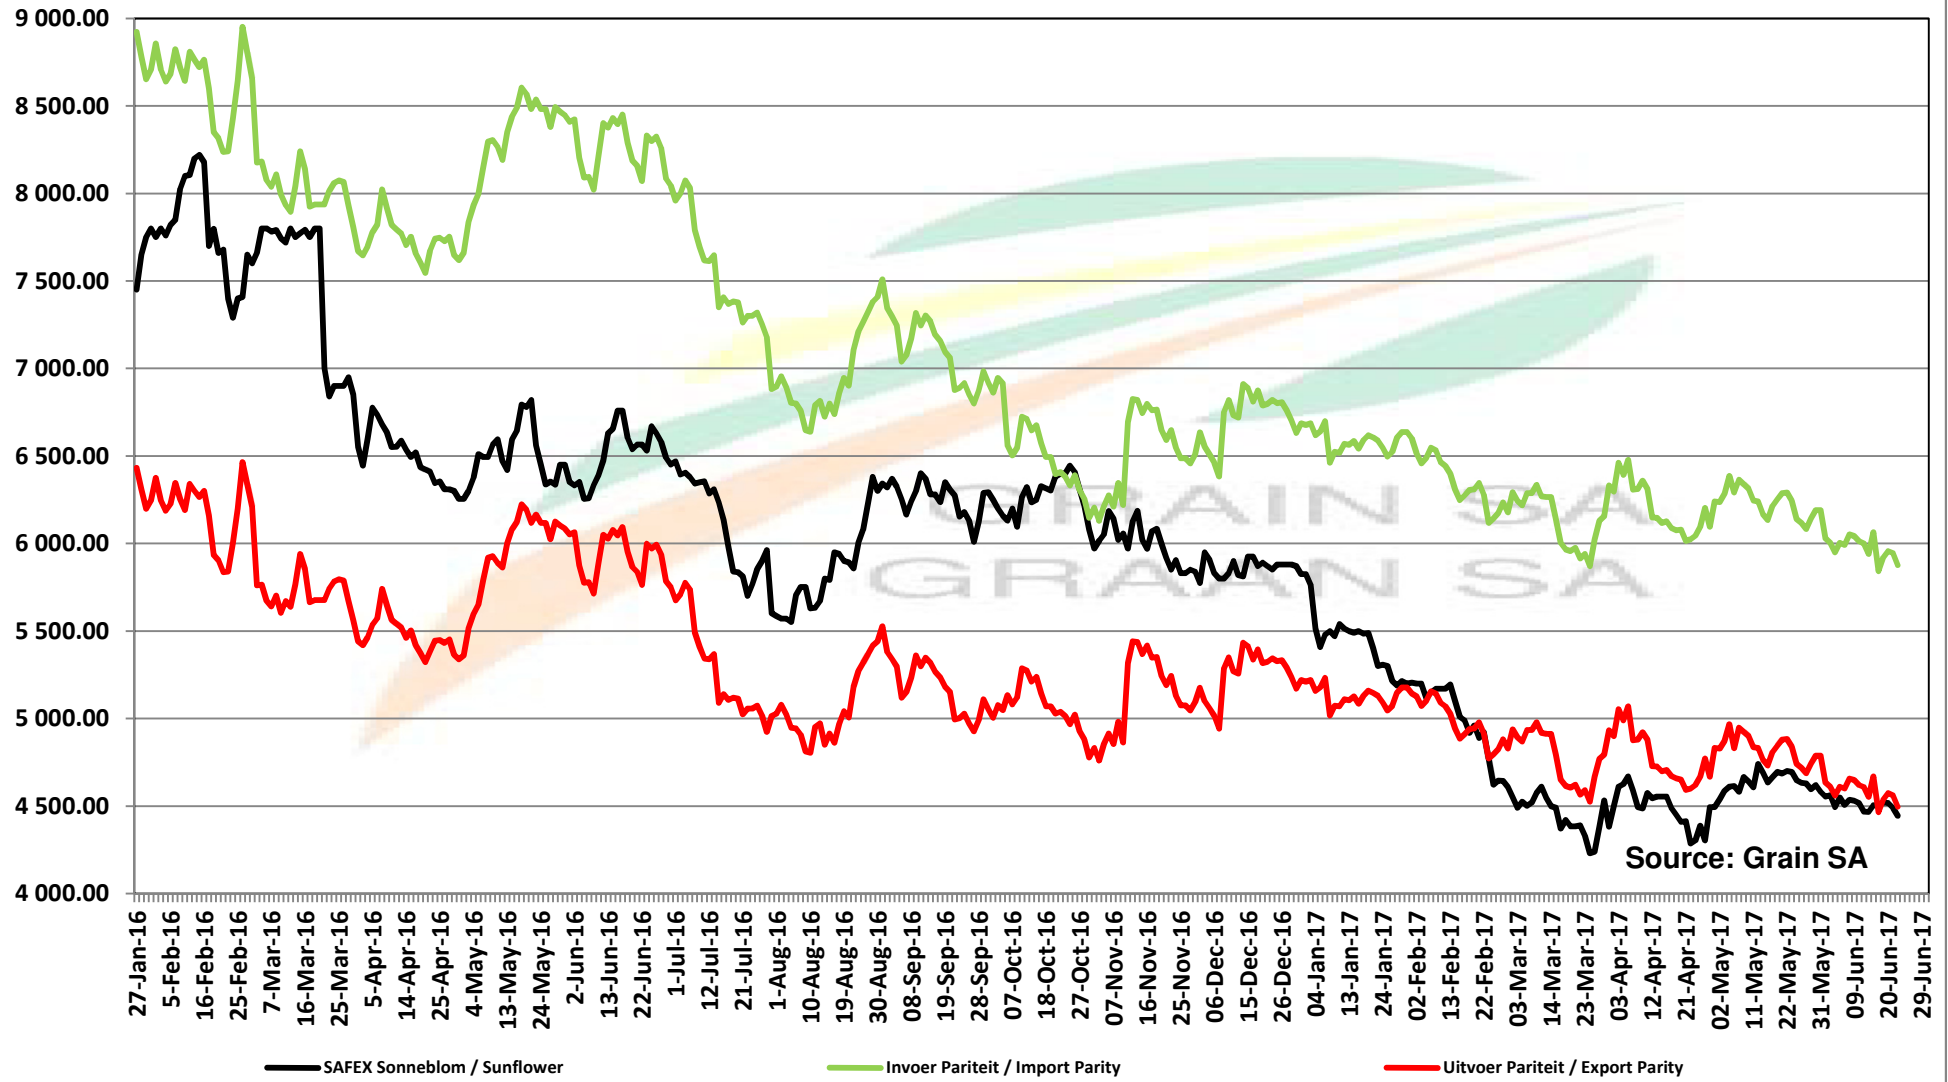

# PRICES OF EU SUNFLOWER SEED DELIVERED IN RANDFONTEIN PRYSE VAN EU SONNEBLOMSAAD GELEWER IN RANDFONTEIN

# PRICES OF EU SUNFLOWER SEED DELIVERED IN RANDFONTEIN

## PRYSE VAN EU SONNEBLOMSAAD GELEWER IN RANDFONTEIN

Source: Grain SA