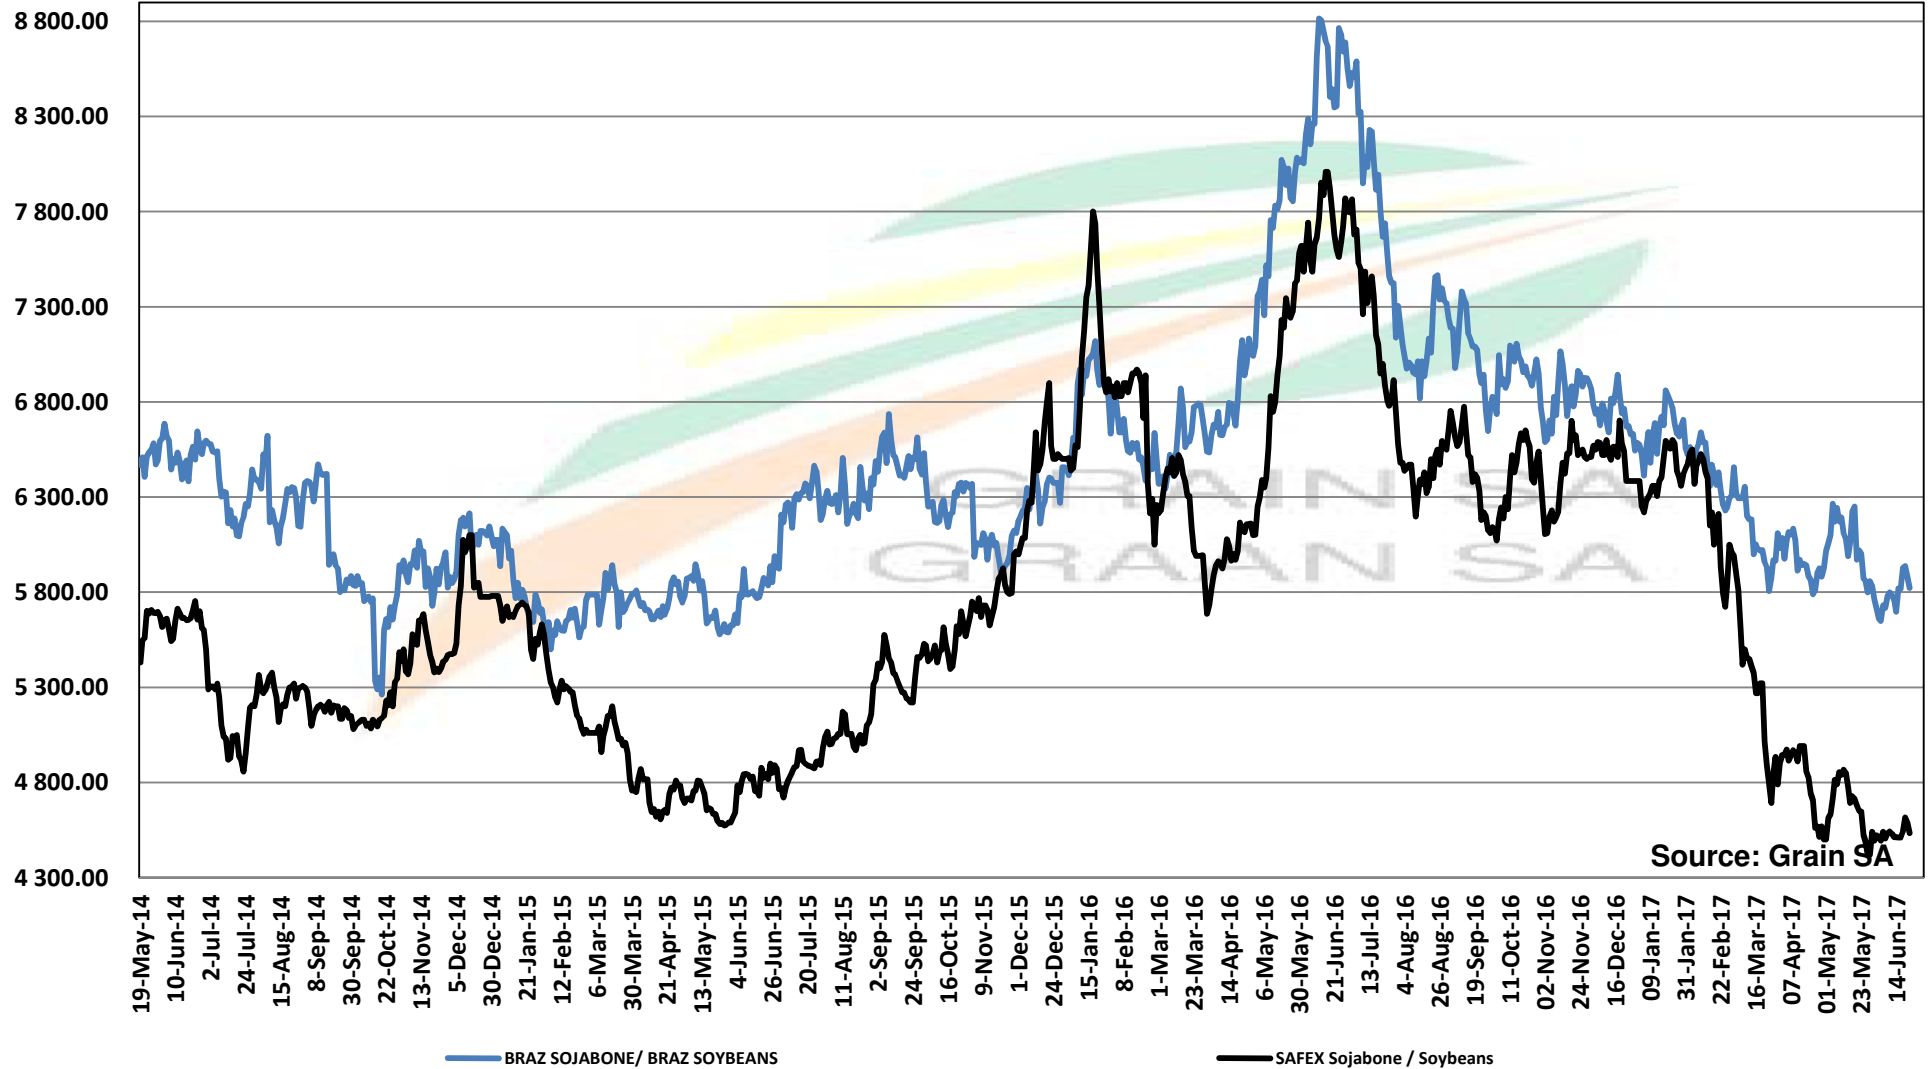

PRICES OF BRAZILIAN SOYBEAN DELIVERED IN RANDFONTEIN PRYSE VAN BRASILIAANSE SOJABONE GELEWER IN RANDFONTEIN