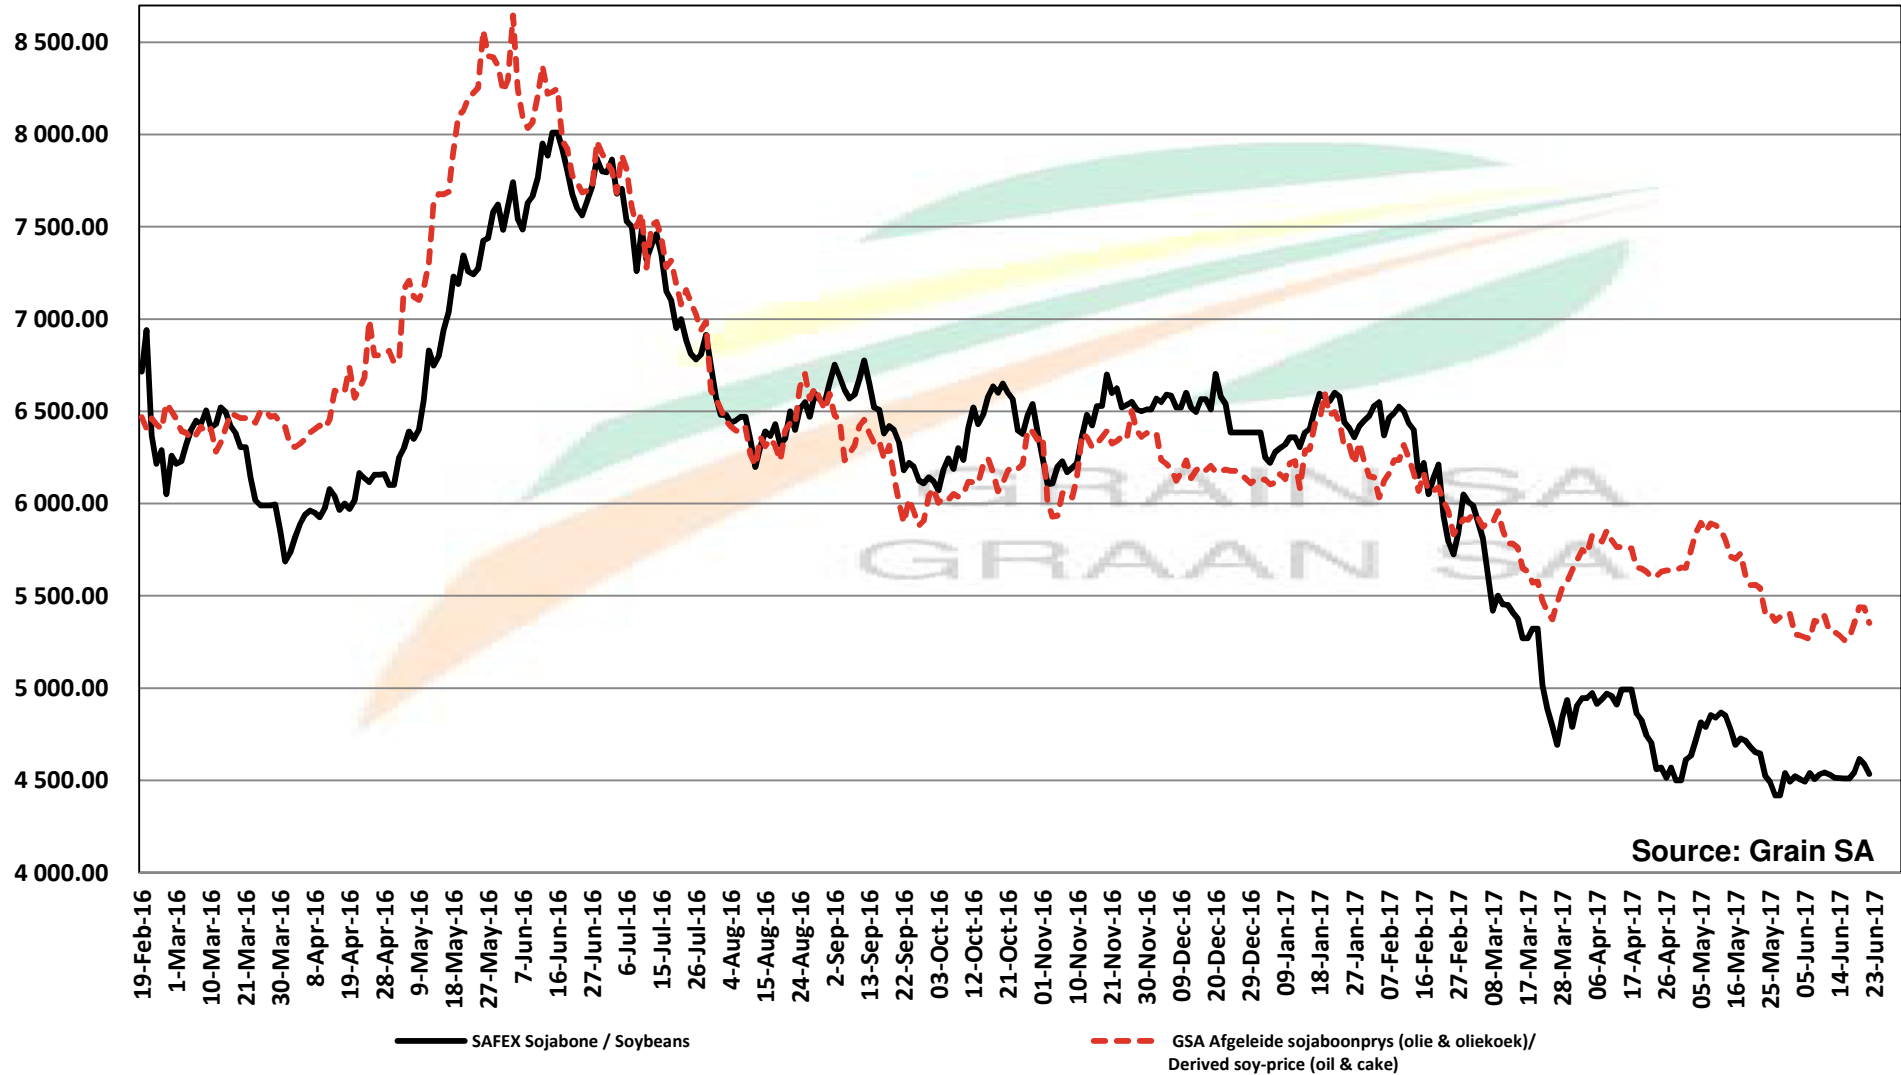

PRICES OF DERIVED SOYBEAN DELIVERED IN RANDFONTEIN PRYSE VAN AFGELEIDE SOJABONE GELEWER IN RANDFONTEIN

Source: Grain SA