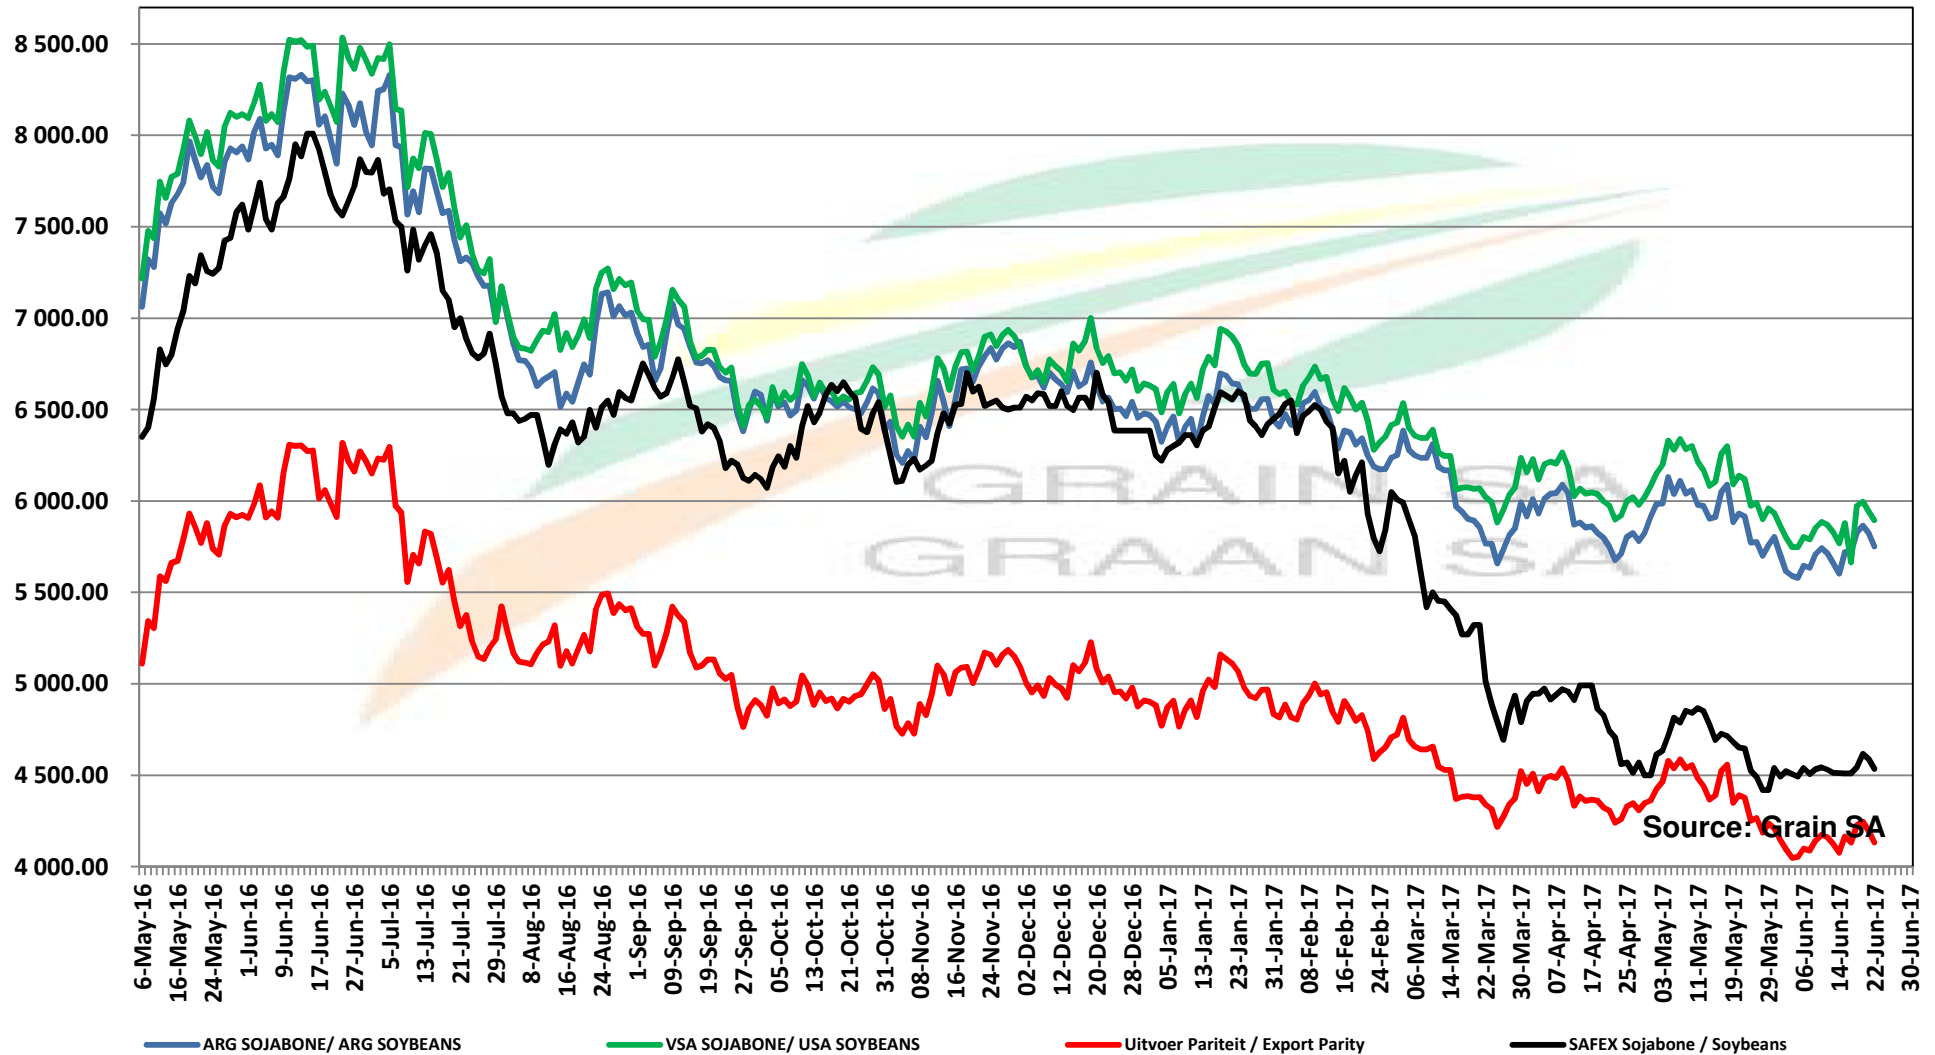

PRICES OF ARGENTINIAN SOYBEAN SEED DELIVERED IN RANDFONTEIN

PRYSE VAN ARGENTYNSE SOJABOONSAAD GELEWER IN RANDFONTEIN