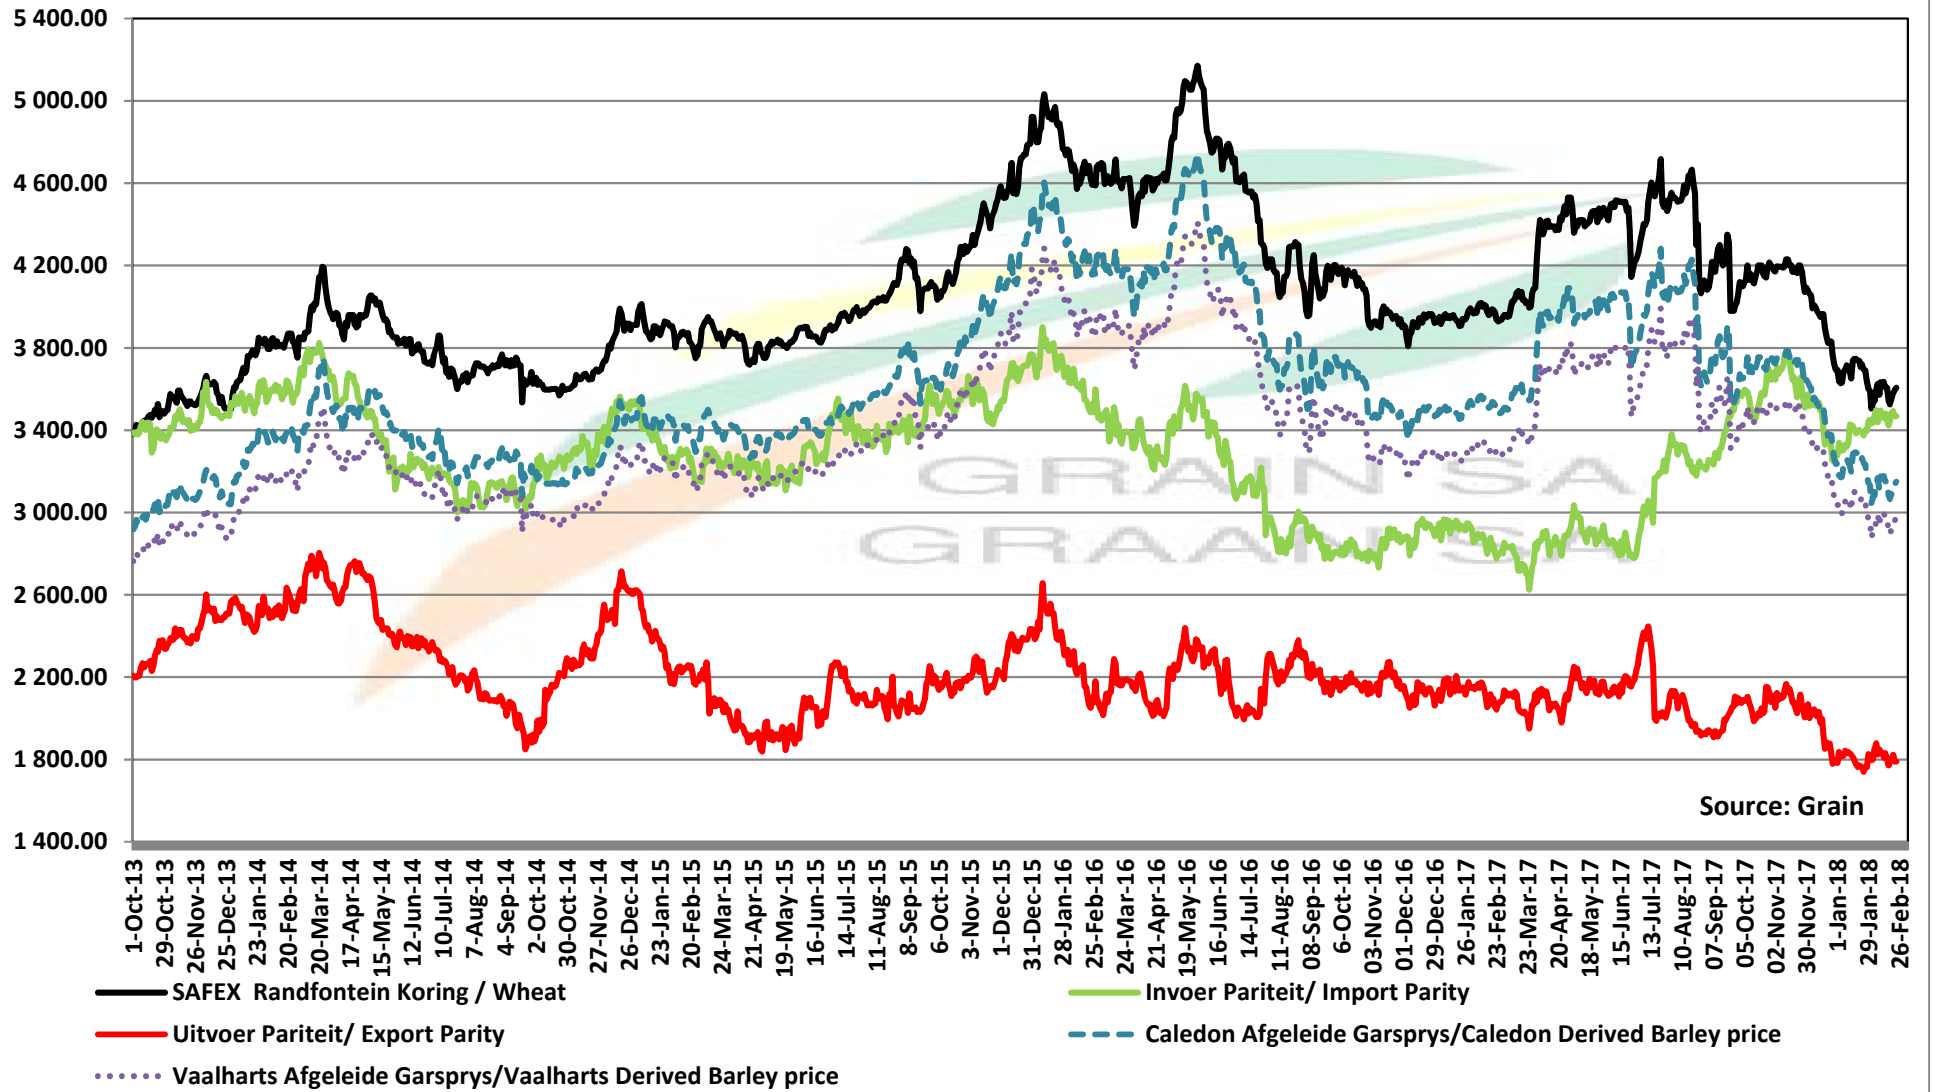

PRICES OF WHEAT DELIVERED IN RANDFONTEIN PRYSE VAN KORING GELEWER IN RANDFONTEIN

Source: Grain SA

- SAFEX Randfontein Koring / Wheat
- Argentynse Koring Invoerpariteit/Argentinian Wheat Import Parity
- Duitse koring Uitvoerpariteit/German wheat Export parity
- Koring VSA HRW #2 / Wheat USA HRW #2
- Duitse Koring Invoerpariteit/German Wheat Import Parity

PRICES OF RSA AND GERMAN WHEAT DELIVERED IN RANDFONTEIN

PRYSE VAN RSA EN DUITSTE KORING GELEWER IN RANDFONTEIN

PRICES OF WHEAT DELIVERED IN DURBAN HARBOUR PRYSE VAN KORING VIR LEWERING IN DURBAN HAWE

PRICES OF BARLEY DELIVERED IN RANDFONTEIN

PRYSE VAN GARS GELEWER IN RANDFONTEIN

IMPORT PARITY OF USA HRW AND FRANCE FEED BARLEY

INVOERPARITEIT VAN VSA HRW KORING EN FRANSE VOERGARS

Source: Grain SA