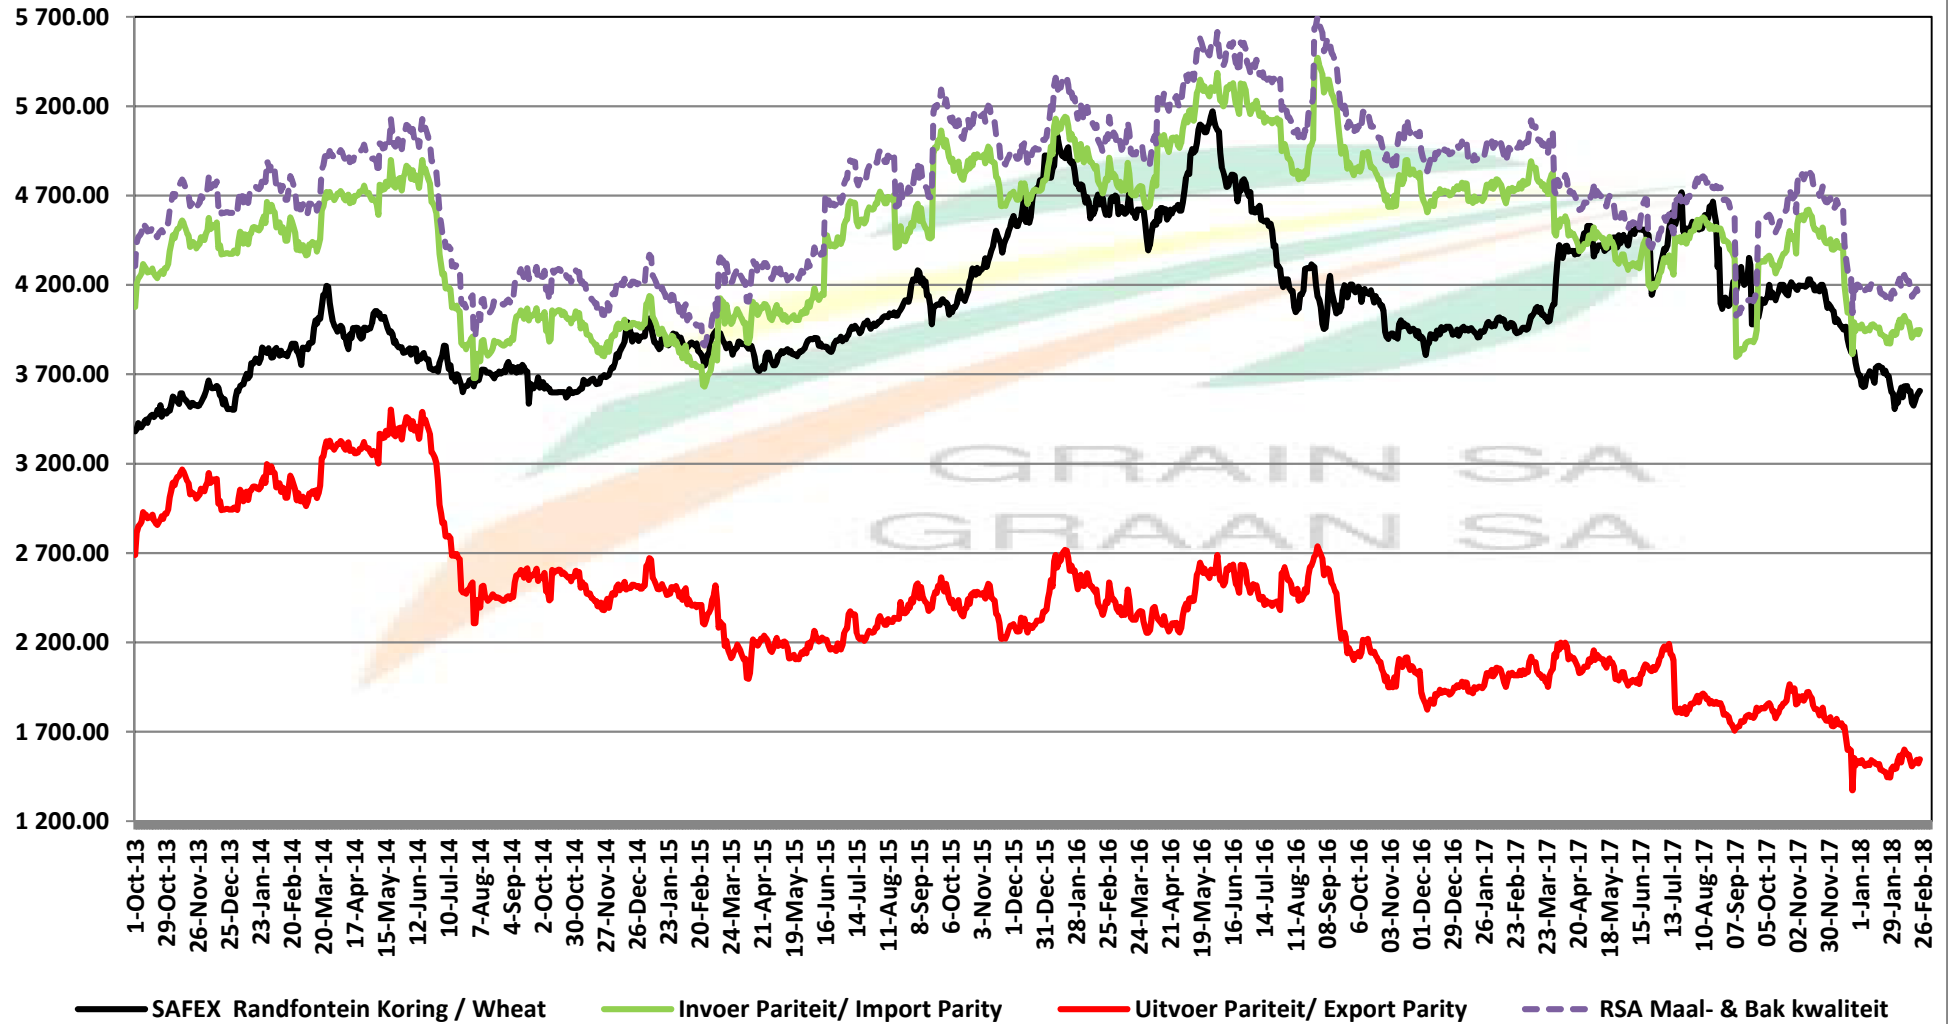

PRICES OF RSA AND ARGENTINE WHEAT DELIVERED IN RANDFONTEIN

PRYSE VAN RSA EN ARGENTYNSE KORING GELEWER IN RANDFONTEIN

Source: Grain SA

PRICES OF SOUTH AFRICAN AND USA WHEAT DELIVERED IN RANDFONTEIN

PRYSE VAN SUID AFRIKAANSE EN VSA KORING GELEWER IN RANDFONTEIN

PRICES OF WHEAT DELIVERED IN RANDFONTEIN PRYSE VAN KORING GELEWER IN RANDFONTEIN

Source: Grain SA

- SAFEX Randfontein Koring / Wheat
- Argentynse Koring Invoerpariteit/Argentinian Wheat Import Parity
- Duitse koring Uitvoerpariteit/German wheat Export parity
- Koring VSA HRW #2 / Wheat USA HRW #2
- Duitse Koring Invoerpariteit/German Wheat Import Parity