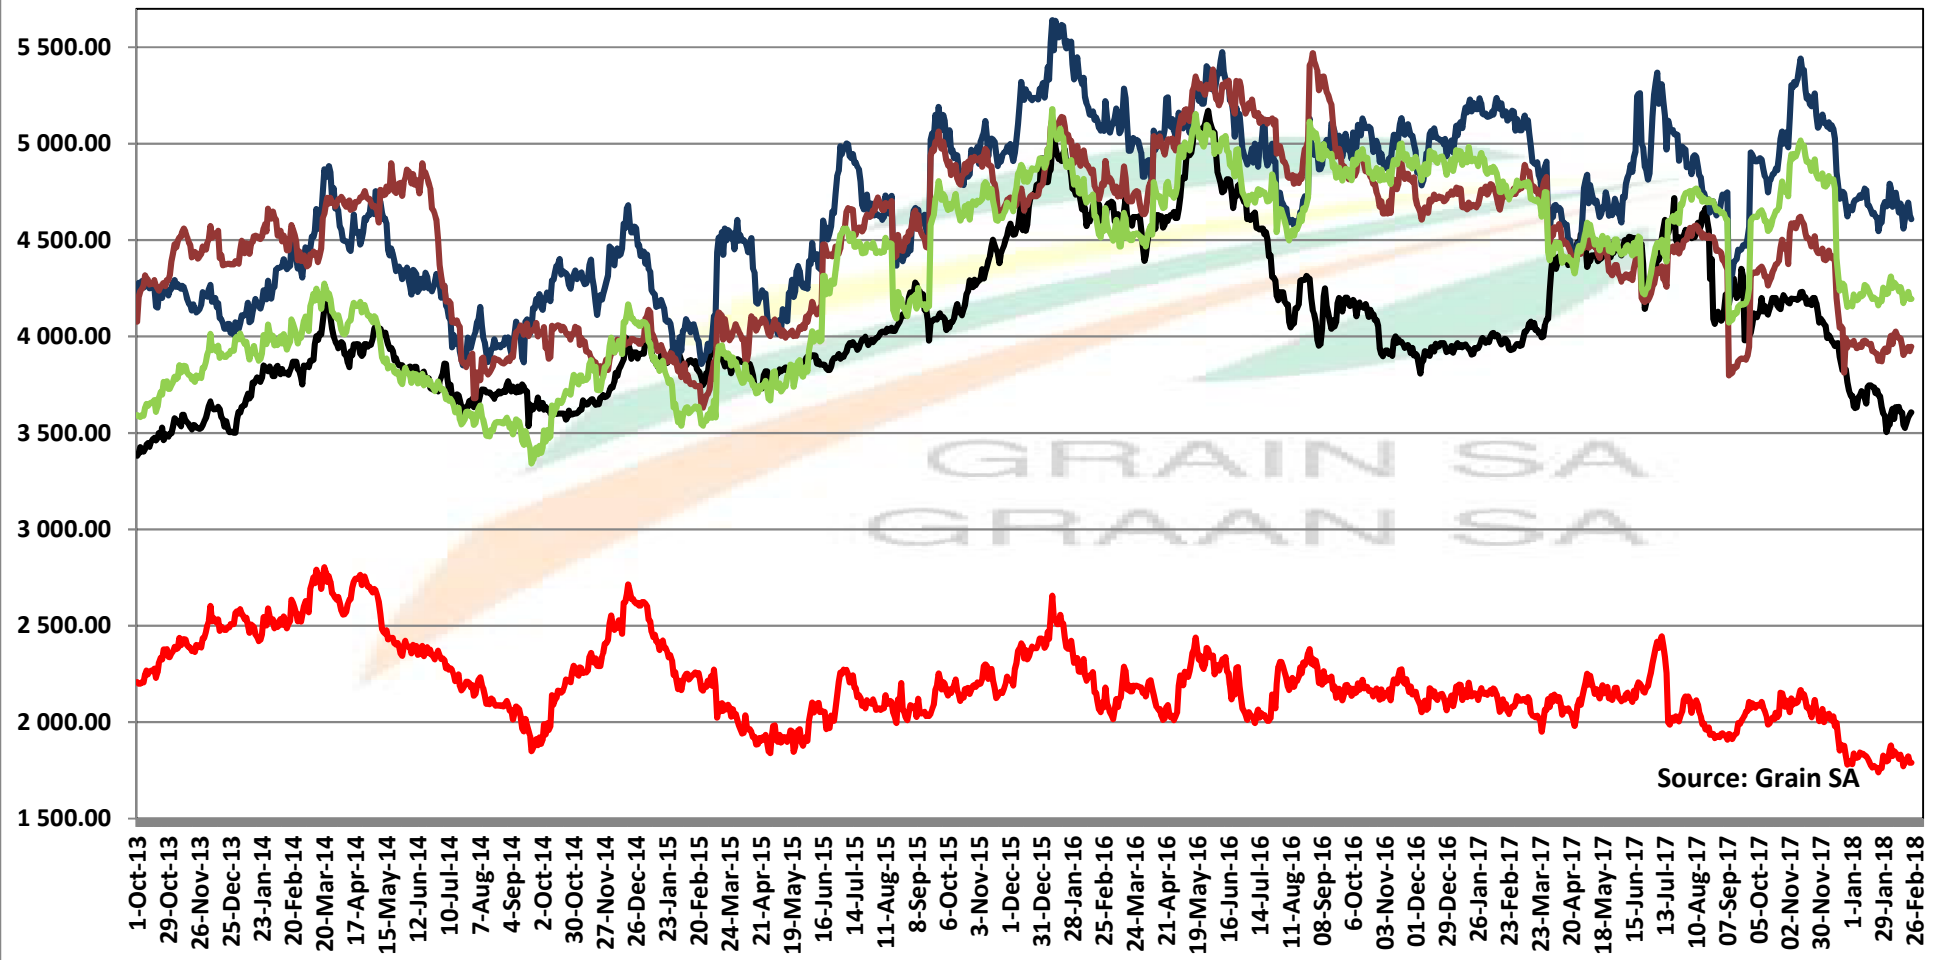

PRICES OF RSA AND ARGENTINE WHEAT DELIVERED IN RANDFONTEIN

PRYSE VAN RSA EN ARGENTYNSE KORING GELEWER IN RANDFONTEIN

Source: Grain SA

PRICES OF SOUTH AFRICAN AND USA WHEAT DELIVERED IN RANDFONTEIN

PRYSE VAN SUID AFRIKAANSE EN VSA KORING GELEWER IN RANDFONTEIN

PRICES OF WHEAT DELIVERED IN RANDFONTEIN PRYSE VAN KORING GELEWER IN RANDFONTEIN

Source: Grain SA

- SAFEX Randfontein Koring / Wheat
- Argentynse Koring Invoerpariteit/Argentinian Wheat Import Parity
- Duitse koring Uitvoerpariteit/German wheat Export parity
- Koring VSA HRW #2 / Wheat USA HRW #2
- Duitse Koring Invoerpariteit/German Wheat Import Parity