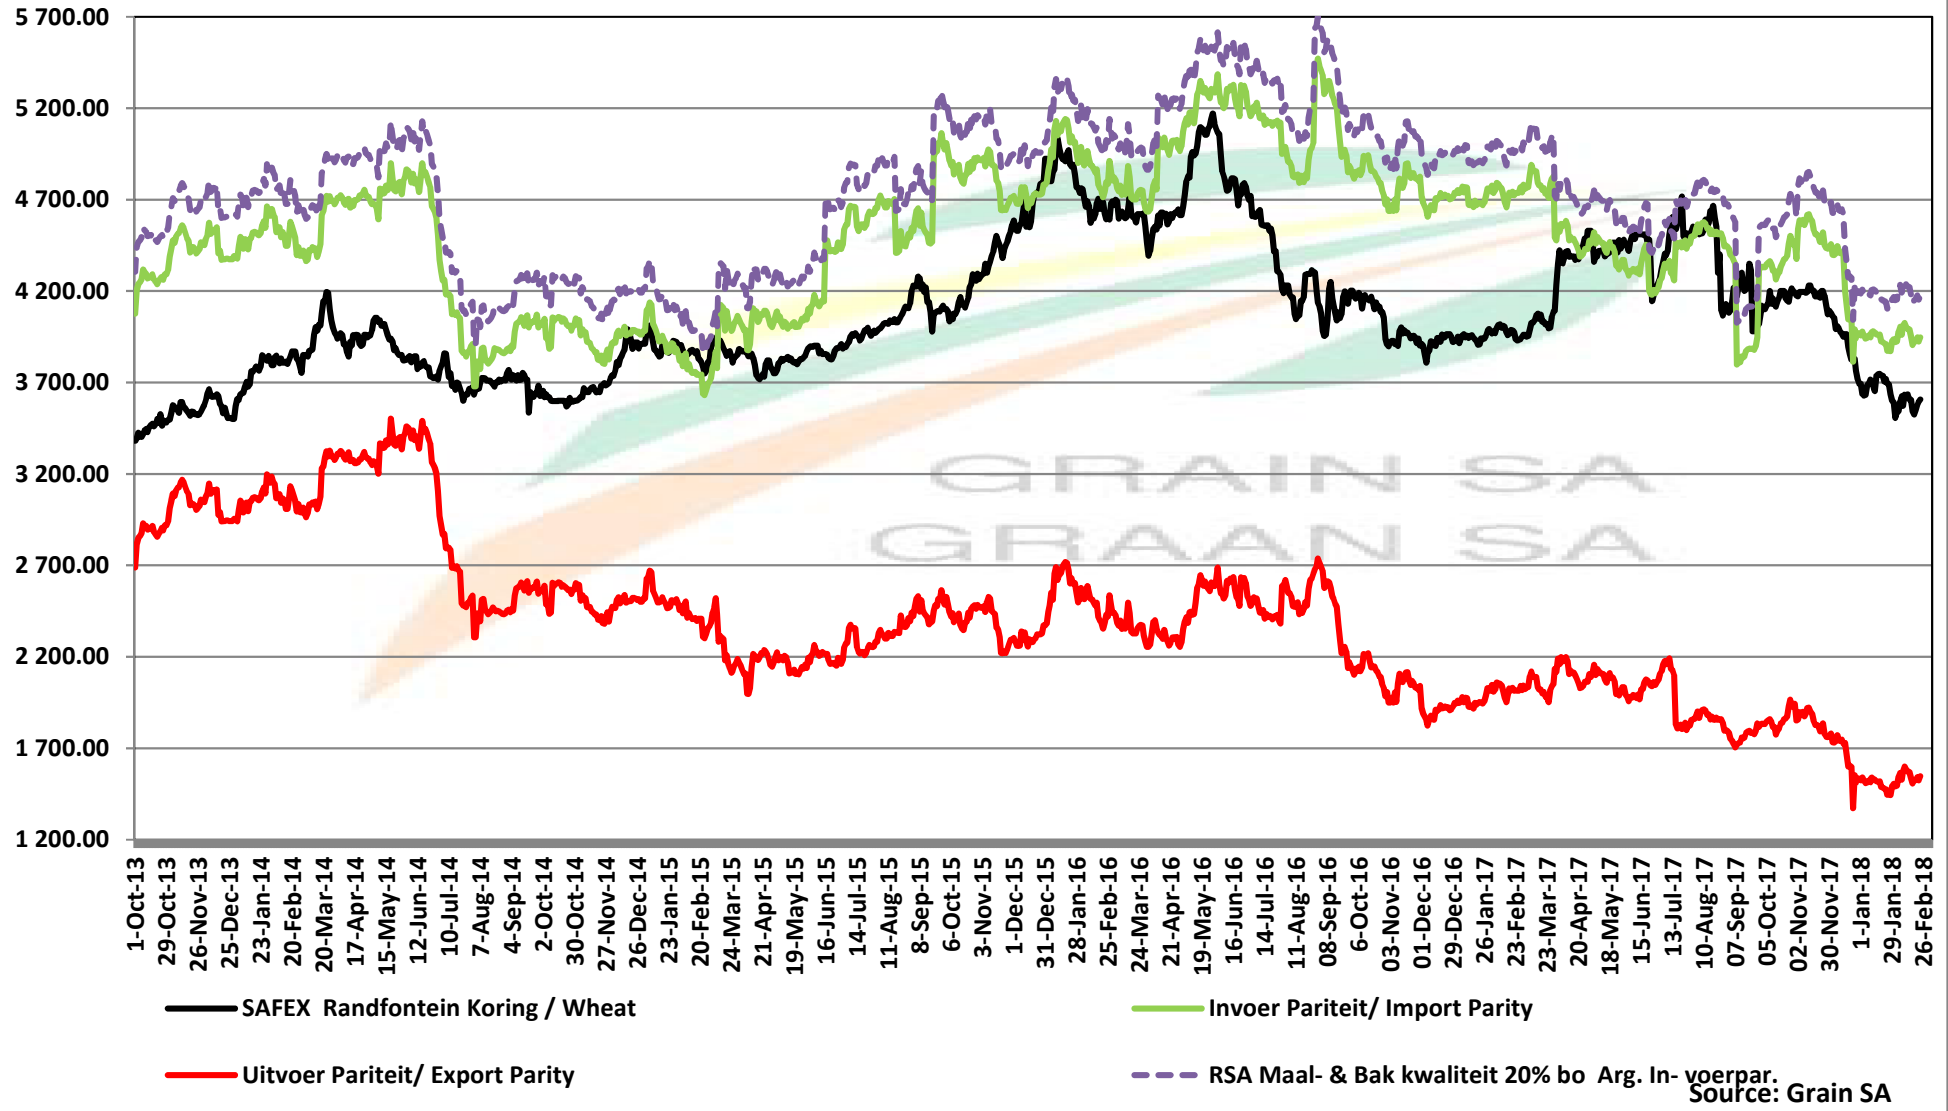

PRICES OF RSA AND ARGENTINE WHEAT DELIVERED IN RANDFONTEIN

PRYSE VAN RSA EN ARGENTYNSE KORING GELEWER IN RANDFONTEIN

Source: Grain SA

PRICES OF SOUTH AFRICAN AND USA WHEAT DELIVERED IN RANDFONTEIN

PRYSE VAN SUID AFRIKAANSE EN VSA KORING GELEWER IN RANDFONTEIN

PRICES OF WHEAT DELIVERED IN RANDFONTEIN PRYSE VAN KORING GELEWER IN RANDFONTEIN

Source: Grain SA

- SAFEX Randfontein Koring / Wheat
- Argentynse Koring Invoerpariteit/Argentinian Wheat Import Parity
- Duitse koring Uitvoerpariteit/German wheat Export parity
- Koring VSA HRW #2 / Wheat USA HRW #2
- Duitse Koring Invoerpariteit/German Wheat Import Parity