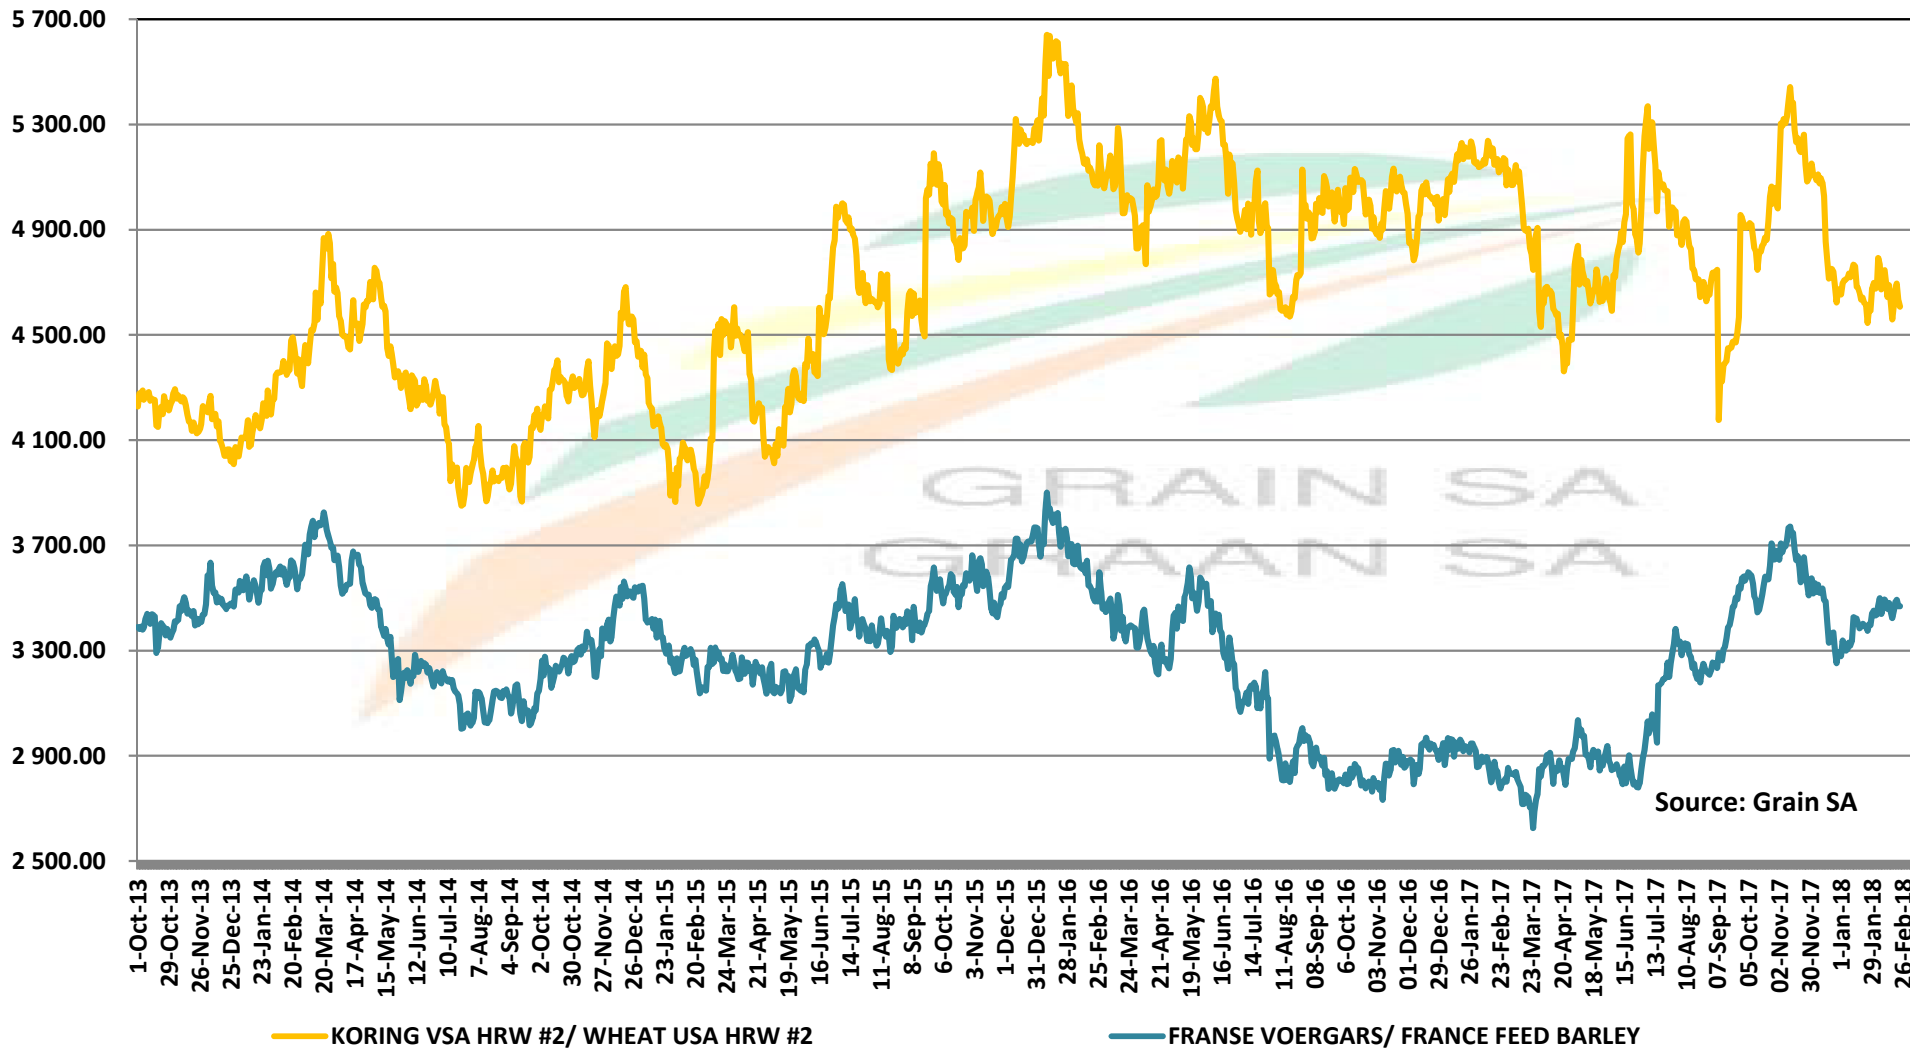

PRICES OF WHEAT DELIVERED IN RANDFONTEIN PRYSE VAN KORING GELEWER IN RANDFONTEIN

Source: Grain SA

- SAFEX Randfontein Koring / Wheat
- Argentynse Koring Invoerpariteit/Argentinian Wheat Import Parity
- Duitse koring Uitvoerpariteit/German wheat Export parity
- Koring VSA HRW #2 / Wheat USA HRW #2
- Duitse Koring Invoerpariteit/German Wheat Import Parity

PRICES OF RSA AND GERMAN WHEAT DELIVERED IN RANDFONTEIN

PRYSE VAN RSA EN DUITSTE KORING GELEWER IN RANDFONTEIN

PRICES OF WHEAT DELIVERED IN DURBAN HARBOUR PRYSE VAN KORING VIR LEWERING IN DURBAN HAWE

PRICES OF BARLEY DELIVERED IN RANDFONTEIN

PRYSE VAN GARS GELEWER IN RANDFONTEIN

IMPORT PARITY OF USA HRW AND FRANCE FEED BARLEY

INVOERPARITEIT VAN VSA HRW KORING EN FRANSE VOERGARS

Source: Grain SA