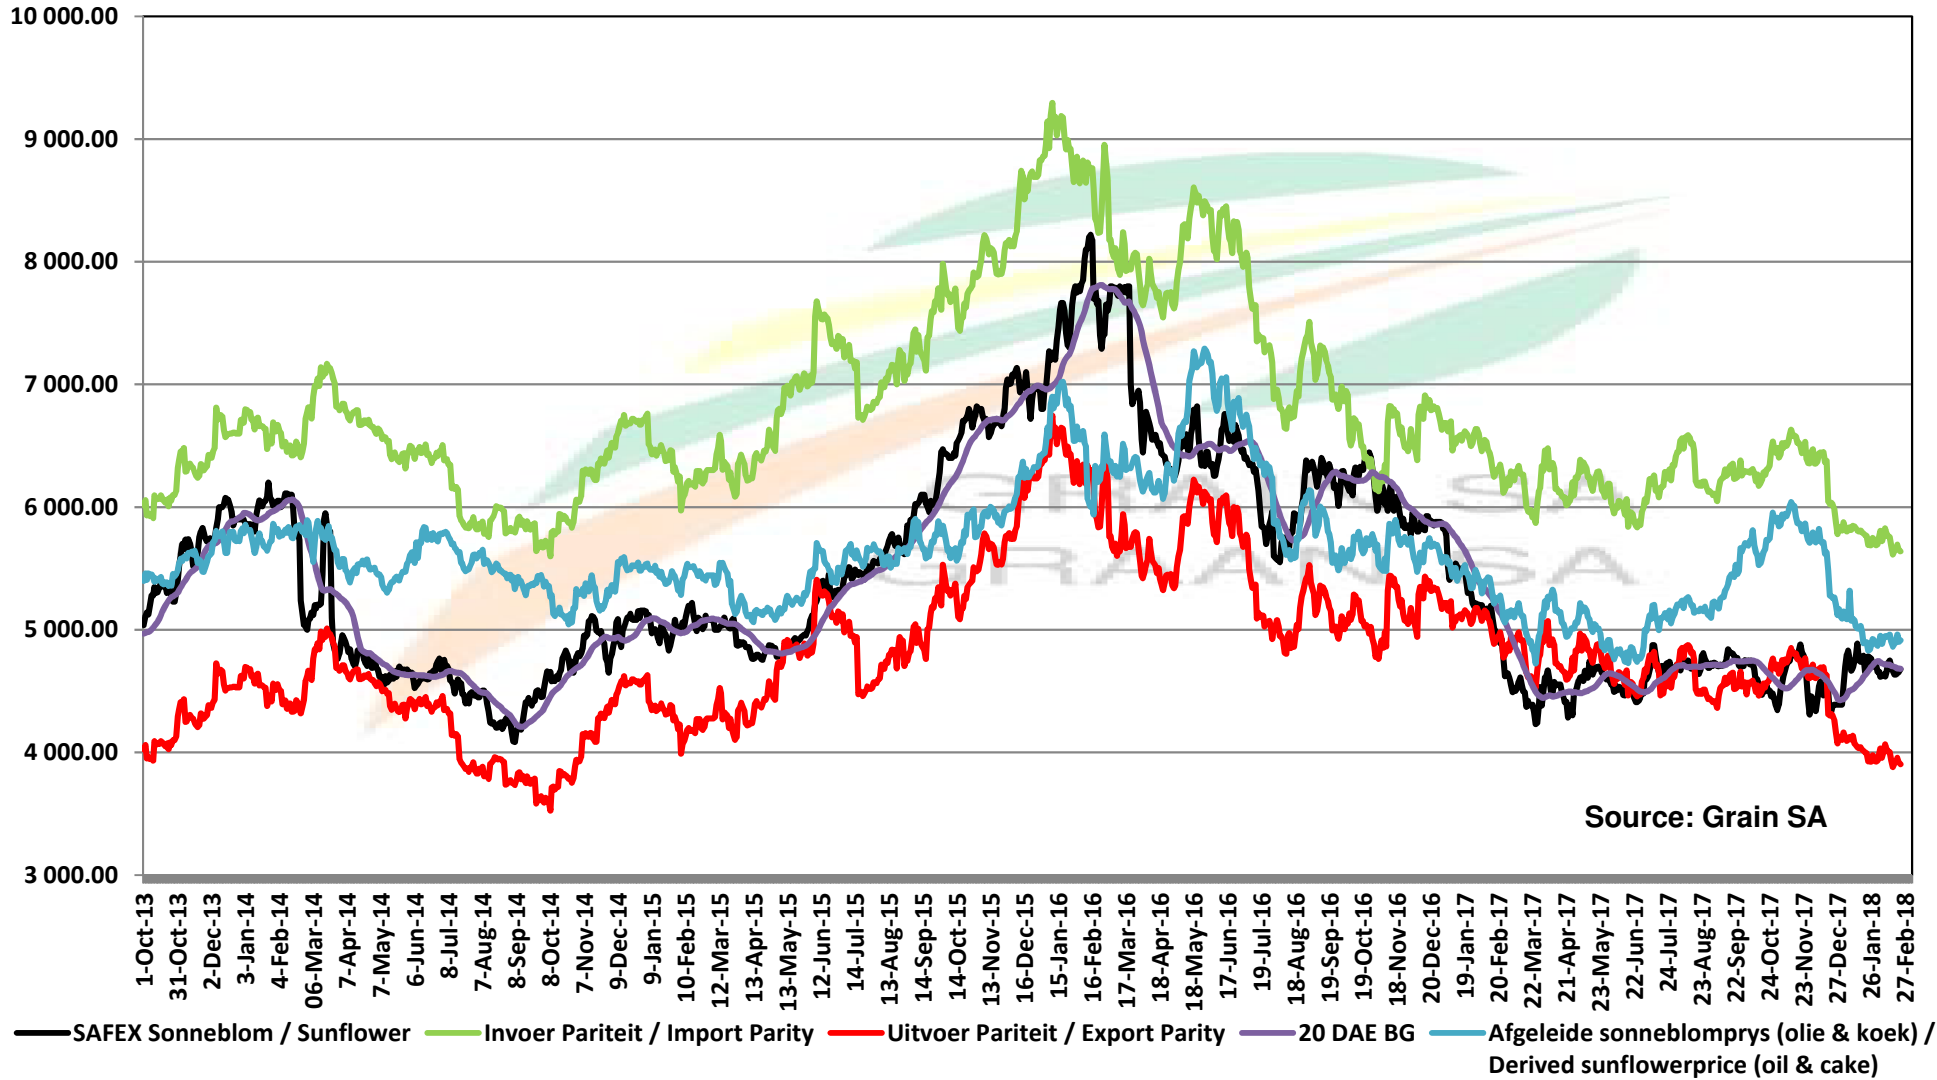

PRICES OF EU SUNFLOWER SEED DELIVERED IN RANDFONTEIN PRYSE VAN EU SONNEBLOMSAAD GELEWER IN RANDFONTEIN

PRICES OF EU SUNFLOWER SEED DELIVERED IN RANDFONTEIN
PRYSE VAN EU SONNEBLOMSAAD GELEWER IN RANDFONTEIN