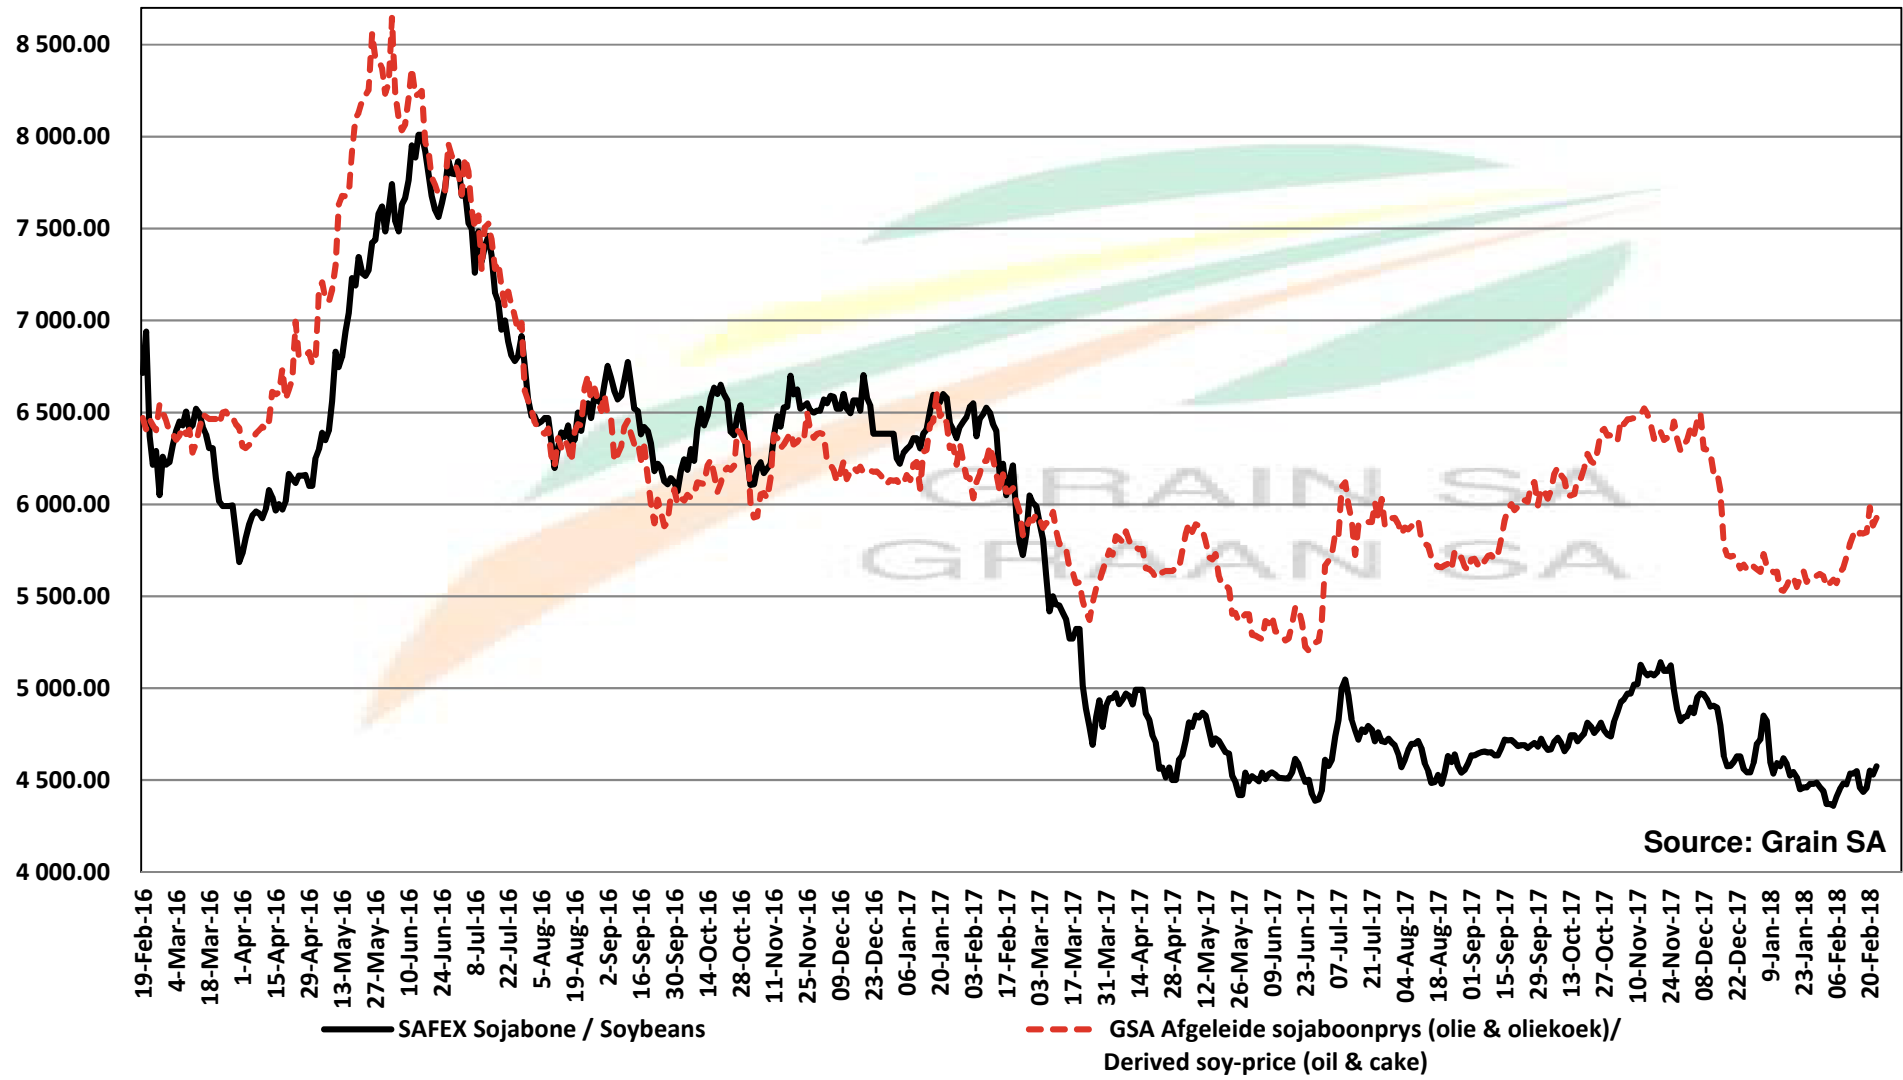

Source: Grain SA

PRICES OF SOYBEAN SEED DELIVERED IN RANDFONTEIN PRYSE VAN SOJABOONSAAD GELEWER IN RANDFONTEIN

PRICES OF ARGENTINIAN SOYBEAN SEED DELIVERED IN RANDFONTEIN

PRYSE VAN ARGENTYNSE SOJABOONSAAD GELEWER IN RANDFONTEIN

PRICES OF DERIVED SOYBEAN DELIVERED IN RANDFONTEIN PRYSE VAN AFGELEIDE SOJABONE GELEWER IN RANDFONTEIN

Source: Grain SA

PRICES OF SOYBEAN SEED DELIVERED IN RANDFONTEIN May 2018
PRYSE VAN SOJABOONSAAD GELEWER IN RANDFONTEIN Mei 2018