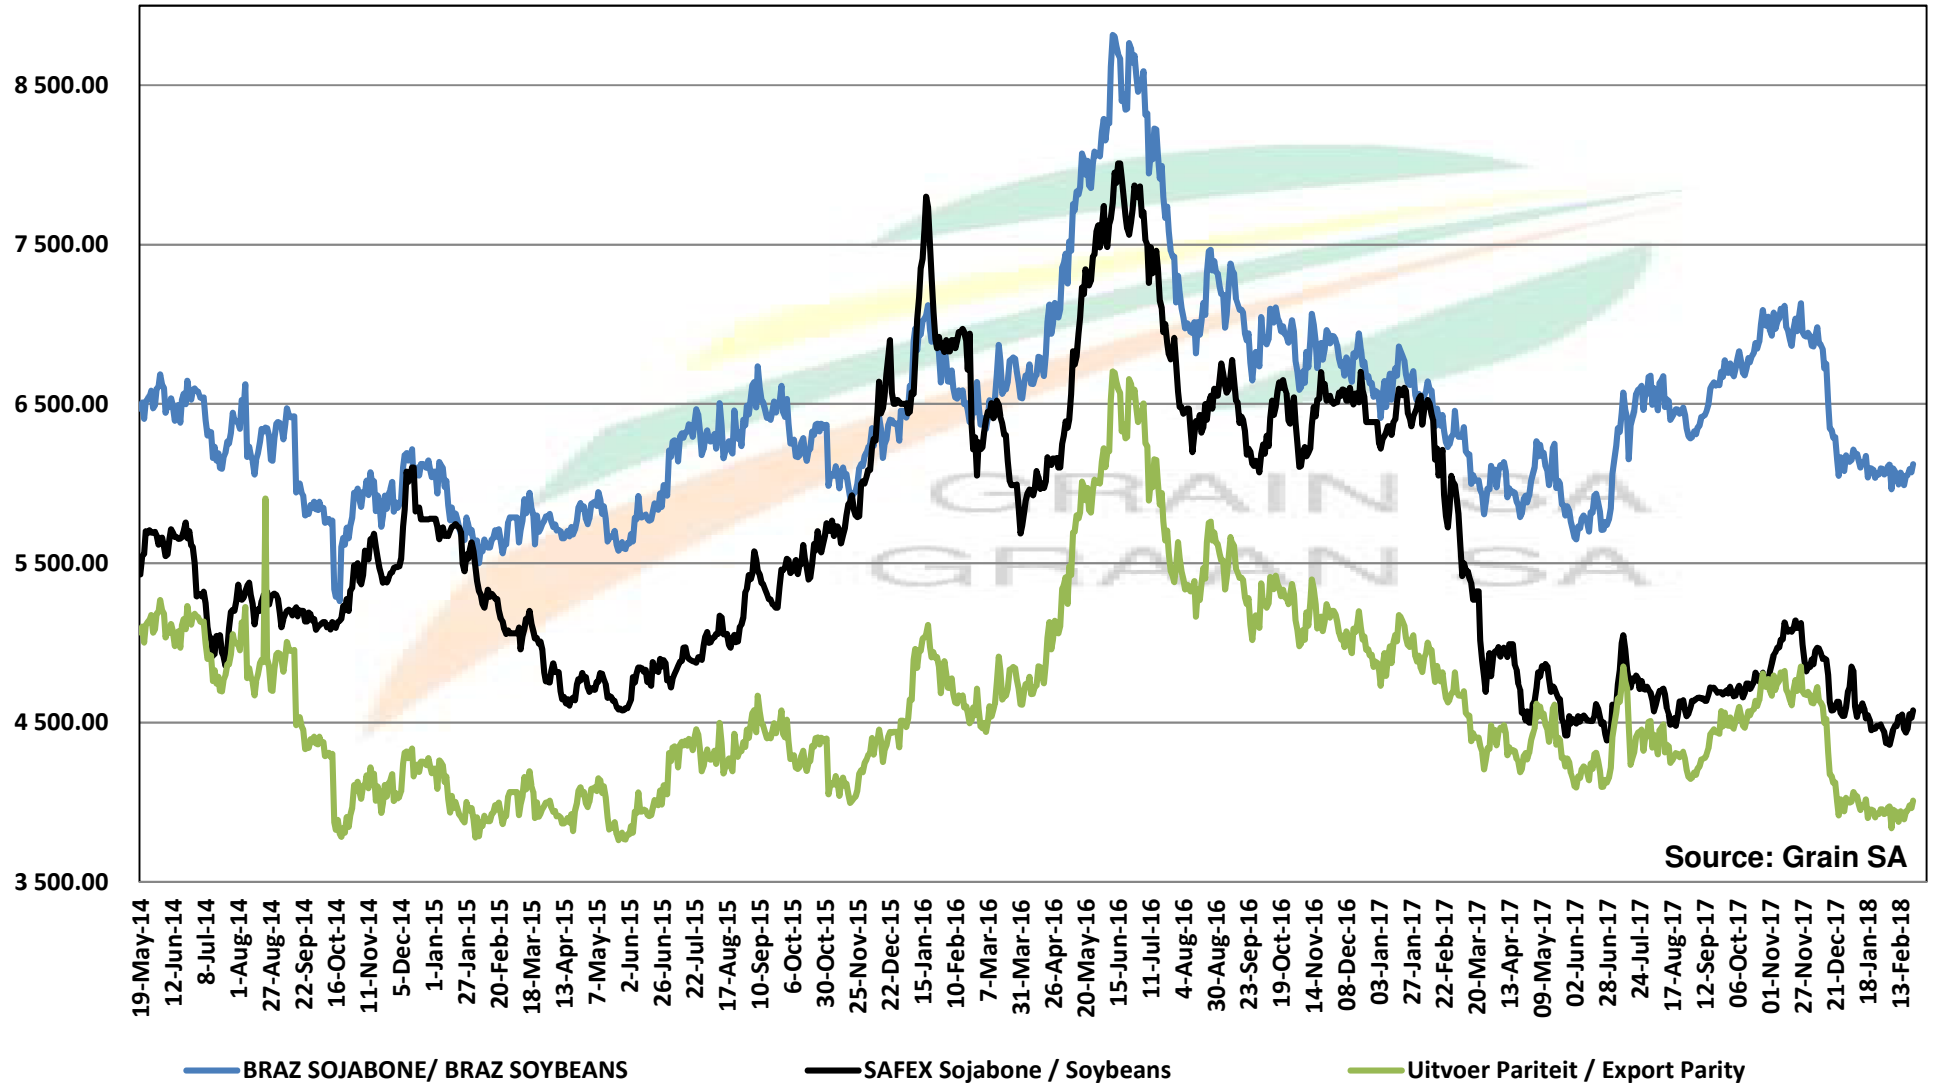

PRICES OF DERIVED SOYBEAN DELIVERED IN RANDFONTEIN PRYSE VAN AFGELEIDE SOJABONE GELEWER IN RANDFONTEIN

Source: Grain SA

PRICES OF SOYBEAN SEED DELIVERED IN RANDFONTEIN May 2018
PRYSE VAN SOJABOONSAAD GELEWER IN RANDFONTEIN Mei 2018

PRICES OF SOYBEAN CRUSHING MARGIN PRYSE VAN SOJABOON PERSMARGE

Source: Grain SA

PRICES OF BRAZILIAN SOYBEAN DELIVERED IN RANDFONTEIN PRYSE VAN BRASILIAANSE SOJABONE GELEWER IN RANDFONTEIN

Source: Grain SA