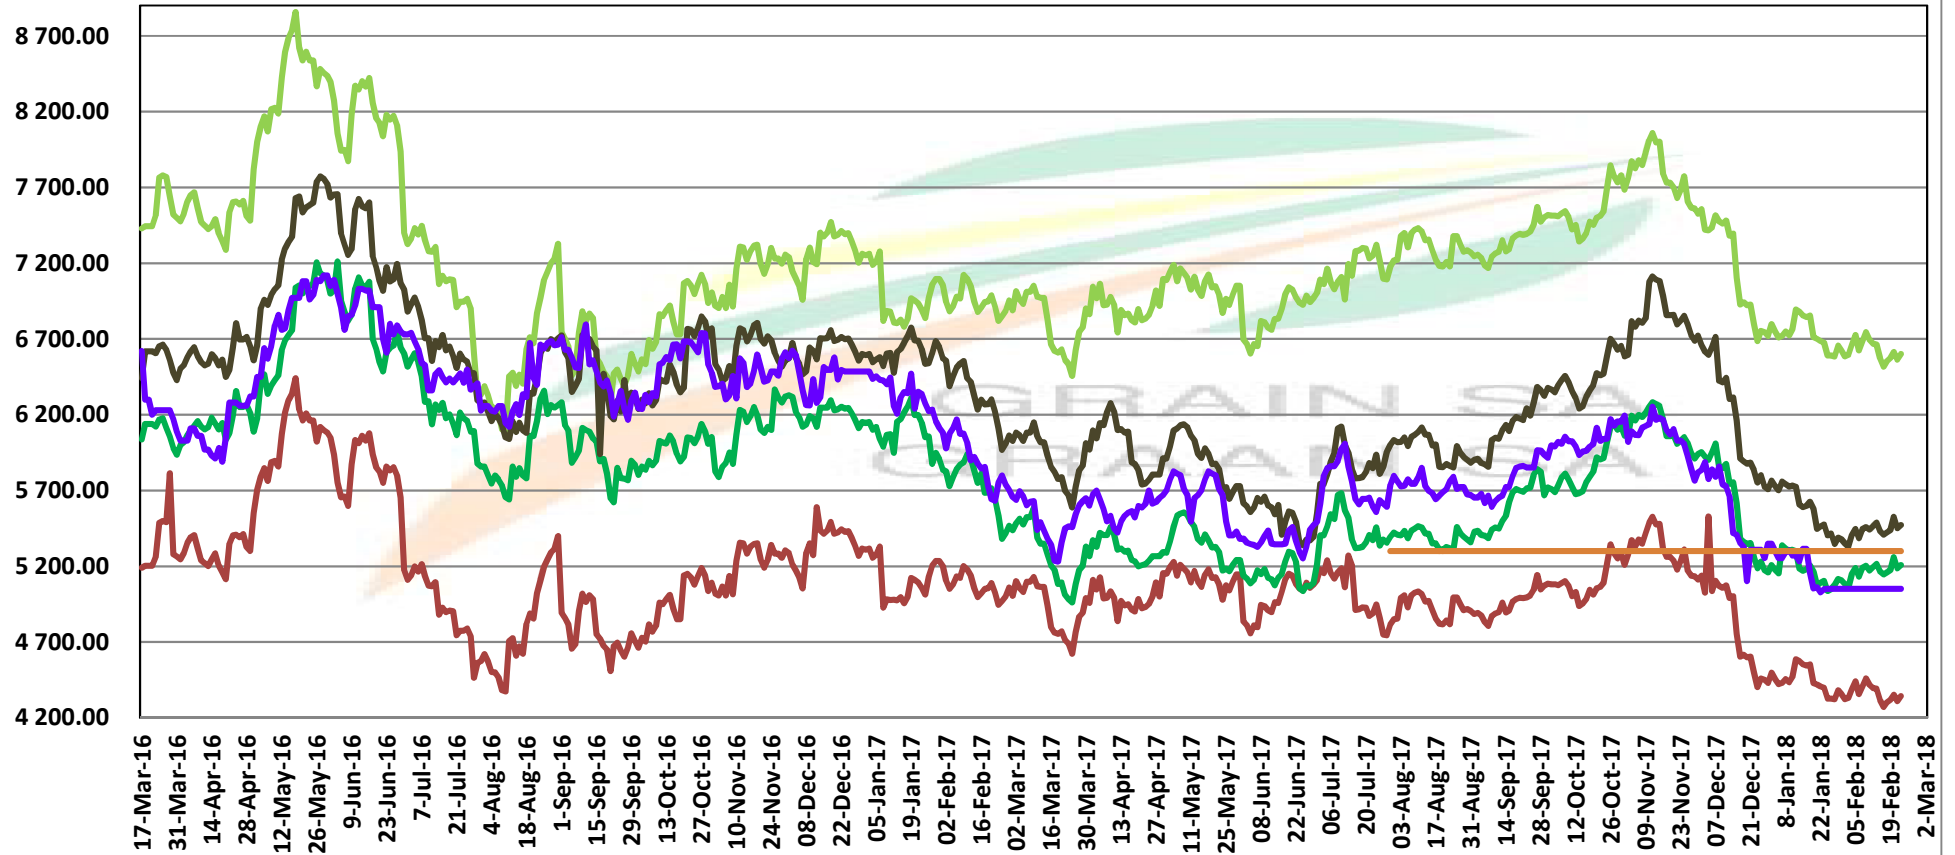

Prices of Canola in the South Cape (Swellendam) Canolapryse in die Suid-Kaap (Swellendam)

Source: Grain SA

- Import Par - S/Cape
- Export Parity - S/Cape
- GSA Derived Canola Price - S/Cape (Milldoor)
- GSA Derived Rapeseed Price - S/Cape (Milldoor)
- Canola Milldoor Price SOILL
- SOIL Final Producer Price SOIL