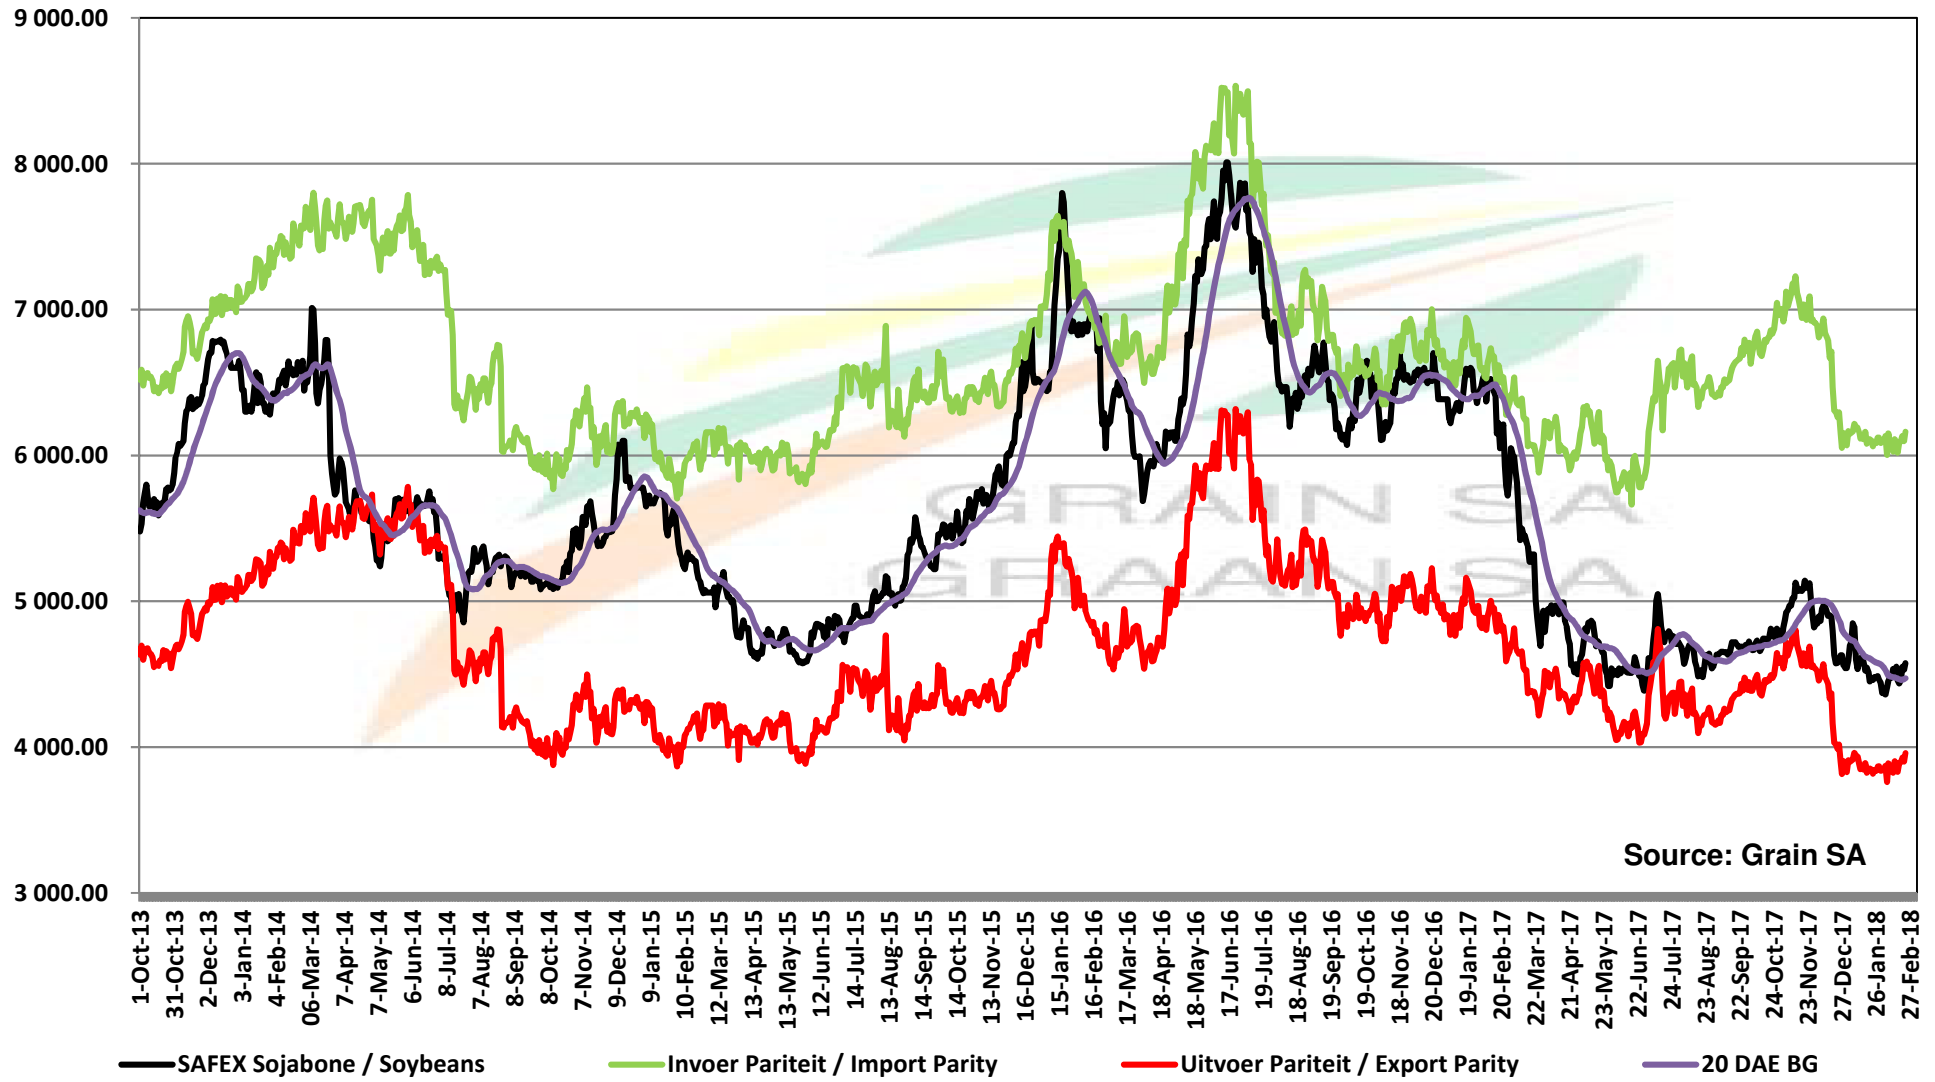

PRICES OF SOYBEAN SEED DELIVERED IN RANDFONTEIN PRYSE VAN SOJABOONSAAD GELEWER IN RANDFONTEIN