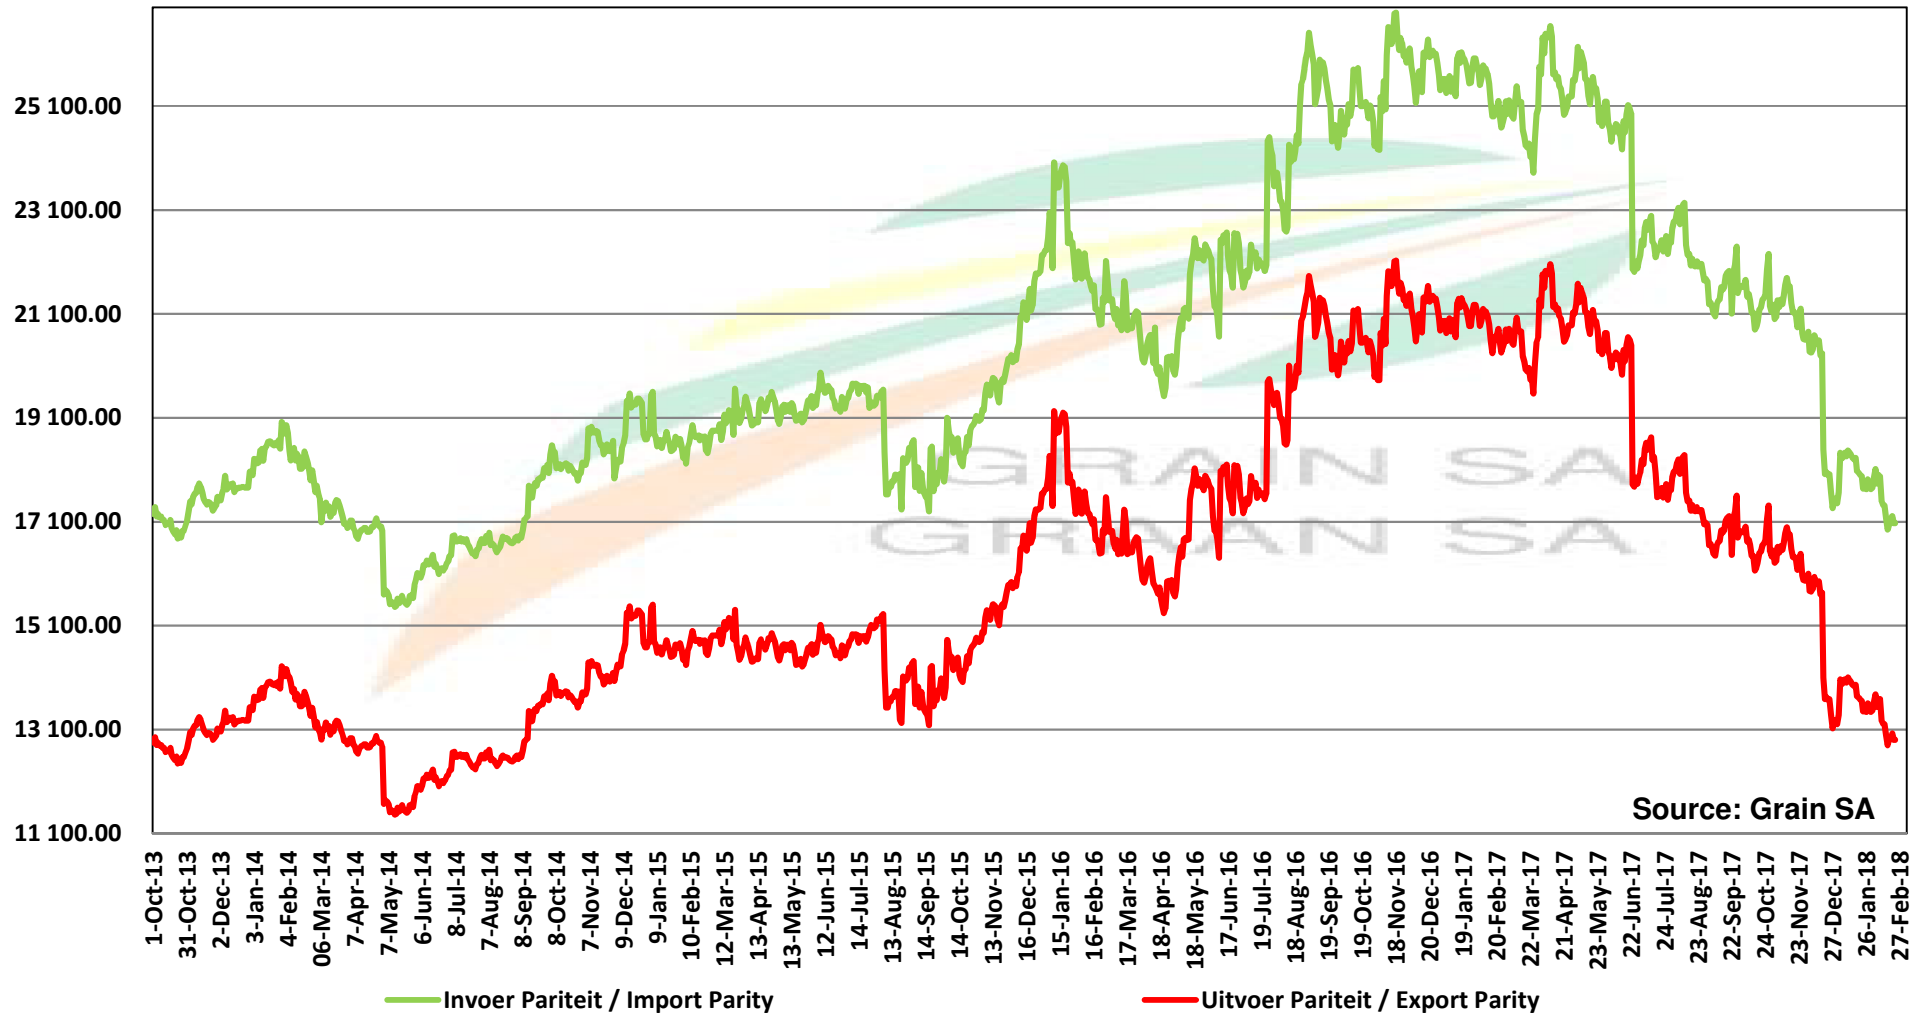

PRICES OF PROCESSED AND GRADED USA CHOICE GRADE GROUNDNUTS (40/50) (RANDFONTEIN)
PRYSE VAN UITGEDOP EN GESORTEERDE VSA KEURGRAAD GRONDBONE MET 'N PITGROOTTE VAN
40/50 pitgrootte (RANDFONTEIN)