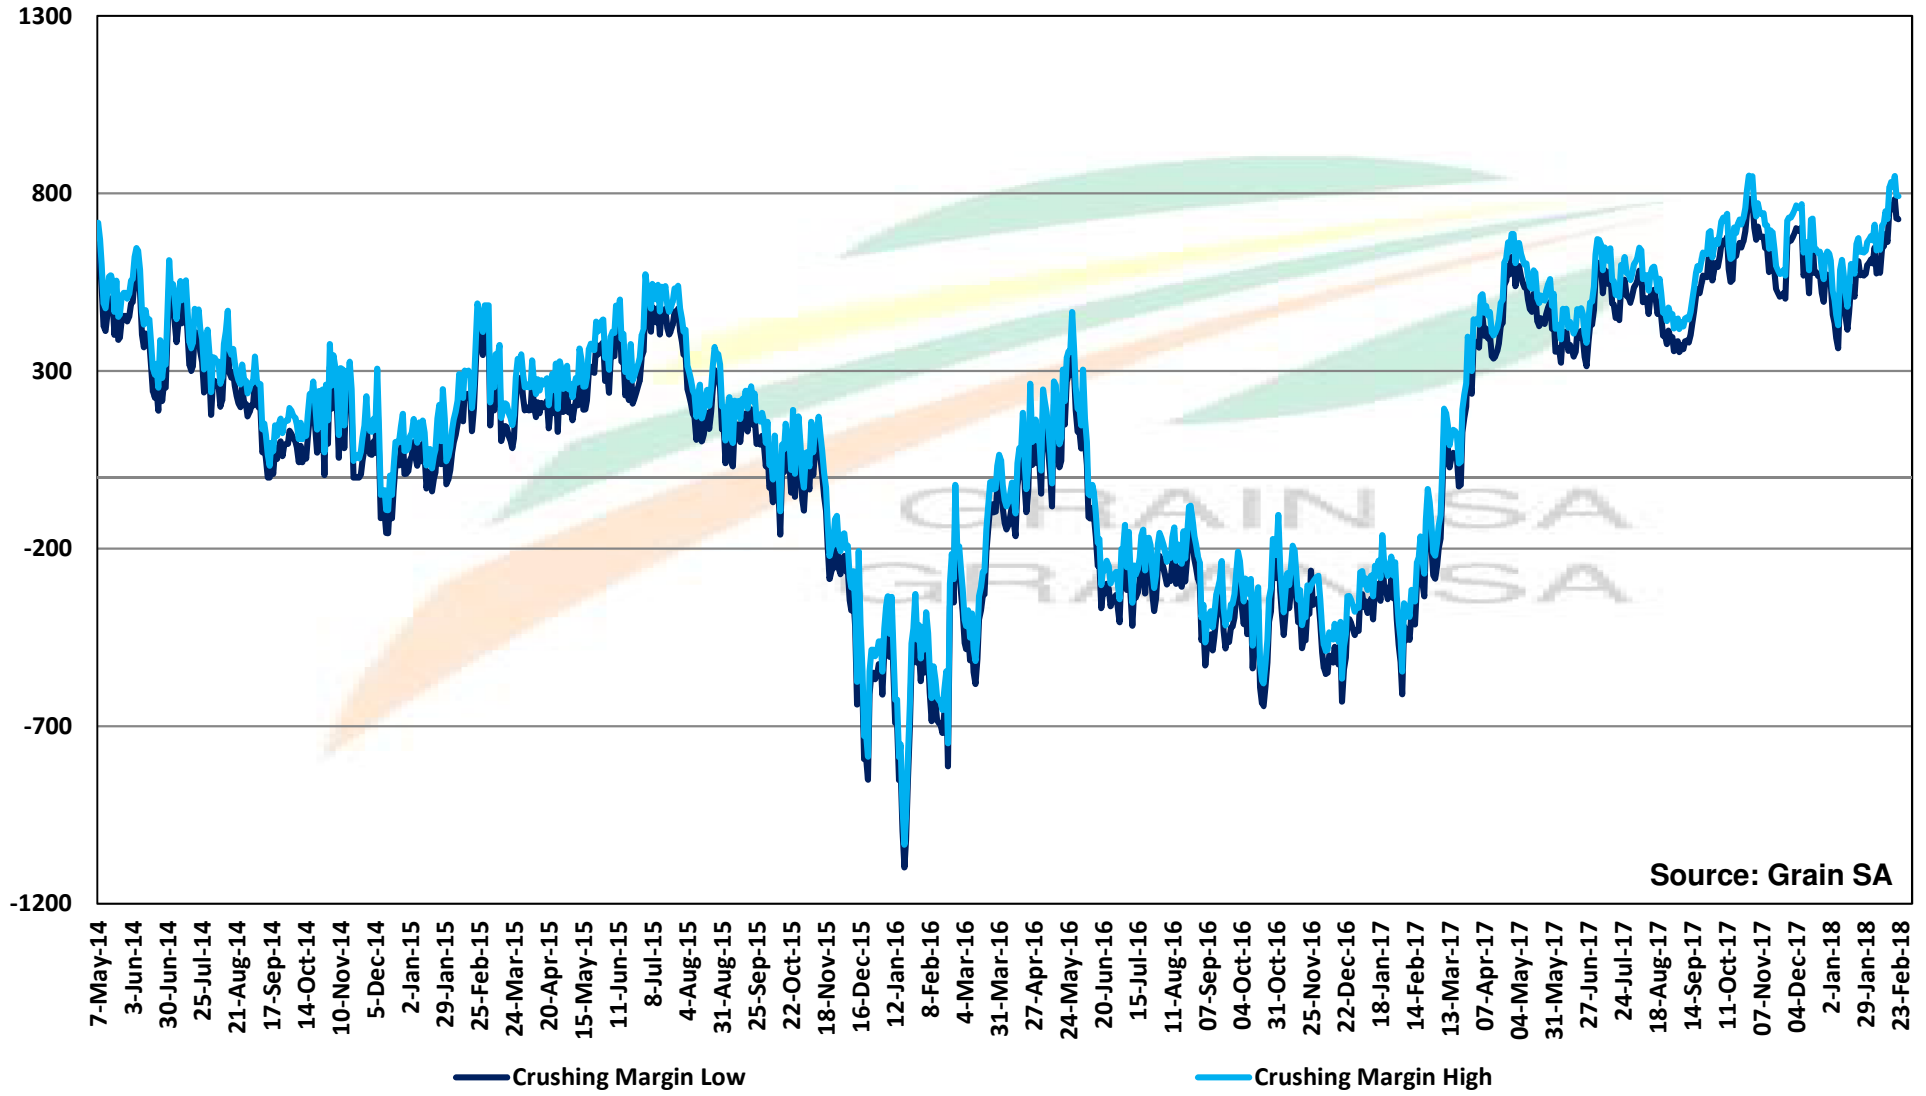

PRICES OF DERIVED SOYBEAN DELIVERED IN RANDFONTEIN PRYSE VAN AFGELEIDE SOJABONE GELEWER IN RANDFONTEIN

Source: Grain SA

PRICES OF SOYBEAN SEED DELIVERED IN RANDFONTEIN May 2018
PRYSE VAN SOJABOONSAAD GELEWER IN RANDFONTEIN Mei 2018

PRICES OF SOYBEAN CRUSHING MARGIN PRYSE VAN SOJABOON PERSMARGE

Source: Grain SA

PRICES OF BRAZILIAN SOYBEAN DELIVERED IN RANDFONTEIN PRYSE VAN BRASILIAANSE SOJABONE GELEWER IN RANDFONTEIN

Source: Grain SA