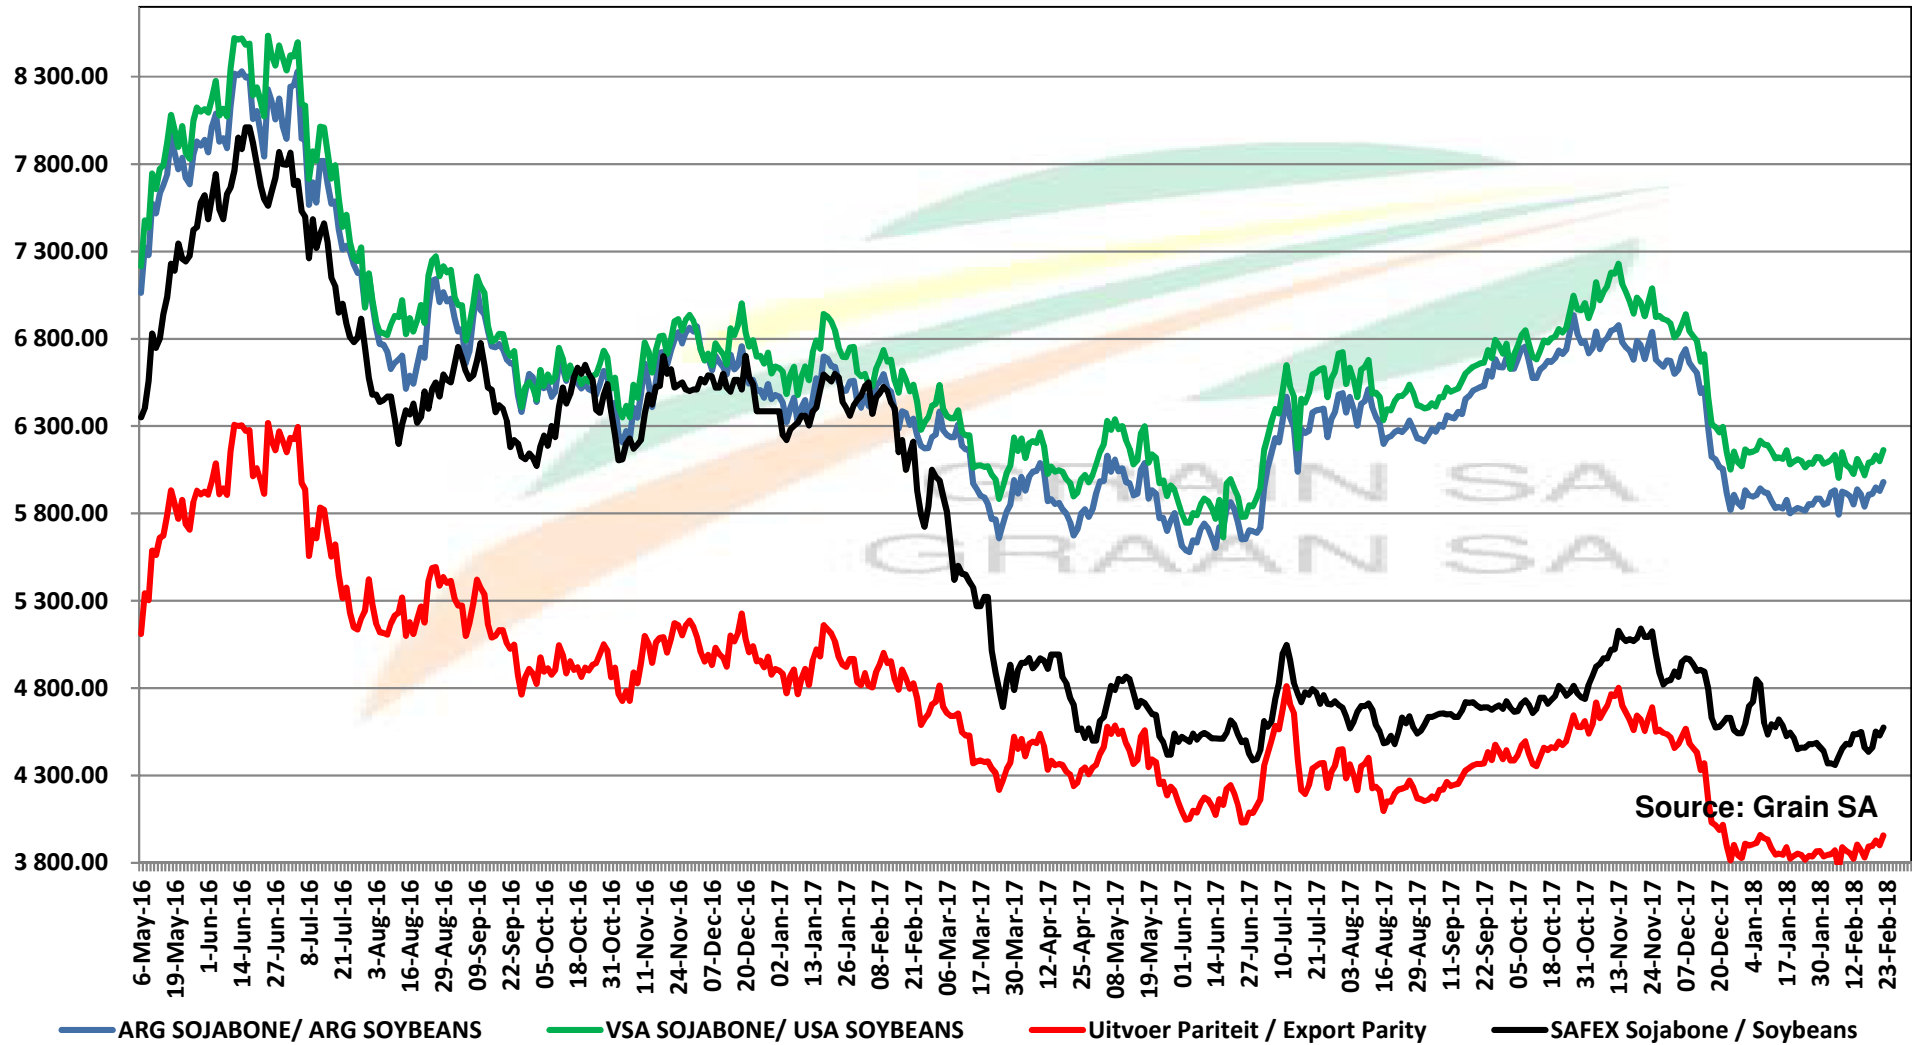

PRICES OF EU SUNFLOWER SEED DELIVERED IN RANDFONTEIN PRYSE VAN EU SONNEBLOMSAAD GELEWER IN RANDFONTEIN

PRICES OF EU SUNFLOWER SEED DELIVERED IN RANDFONTEIN
PRYSE VAN EU SONNEBLOMSAAD GELEWER IN RANDFONTEIN

Source: Grain SA

PRICES OF SOYBEAN SEED DELIVERED IN RANDFONTEIN PRYSE VAN SOJABOONSAAD GELEWER IN RANDFONTEIN

PRICES OF ARGENTINIAN SOYBEAN SEED DELIVERED IN RANDFONTEIN

PRYSE VAN ARGENTYNSE SOJABOONSAAD GELEWER IN RANDFONTEIN