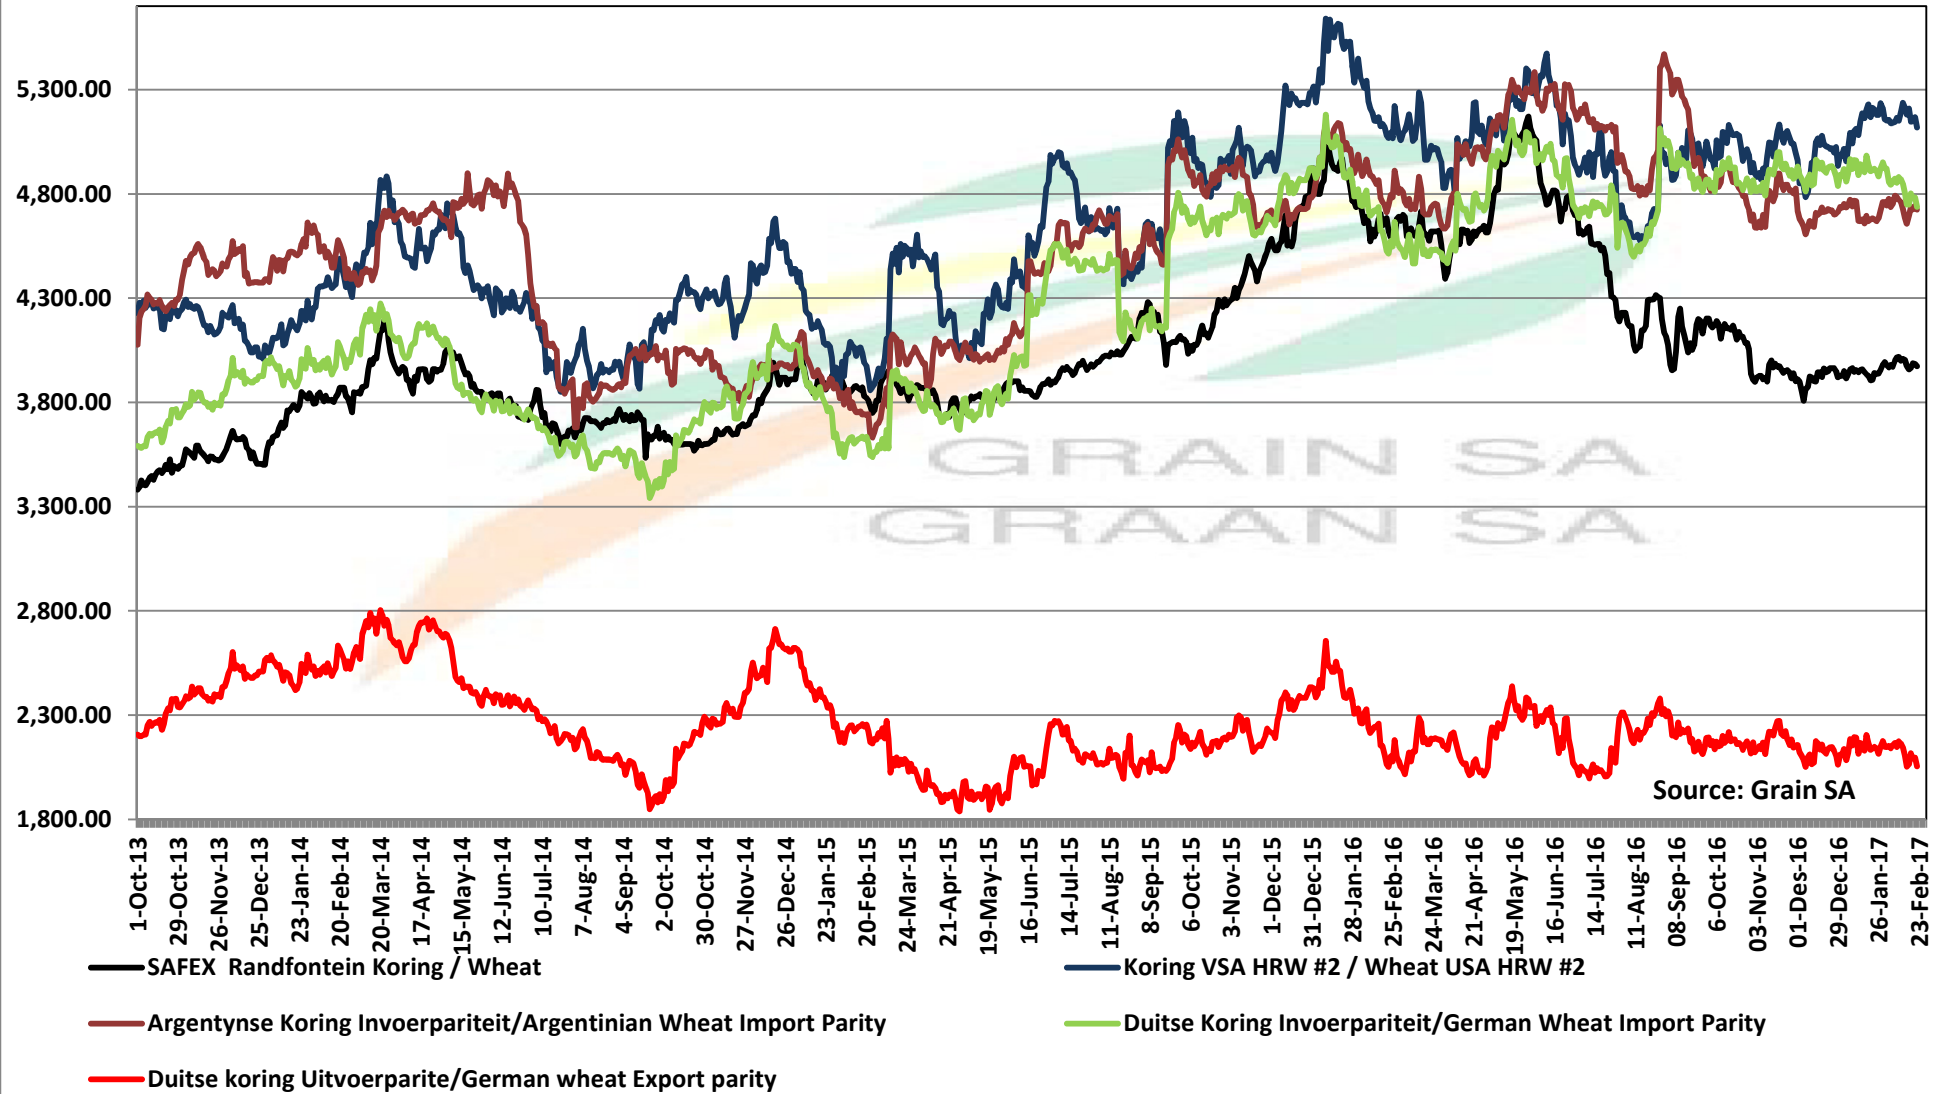

PRICES OF WHEAT DELIVERED IN RANDFONTEIN PRYSE VAN KORING GELEWER IN RANDFONTEIN