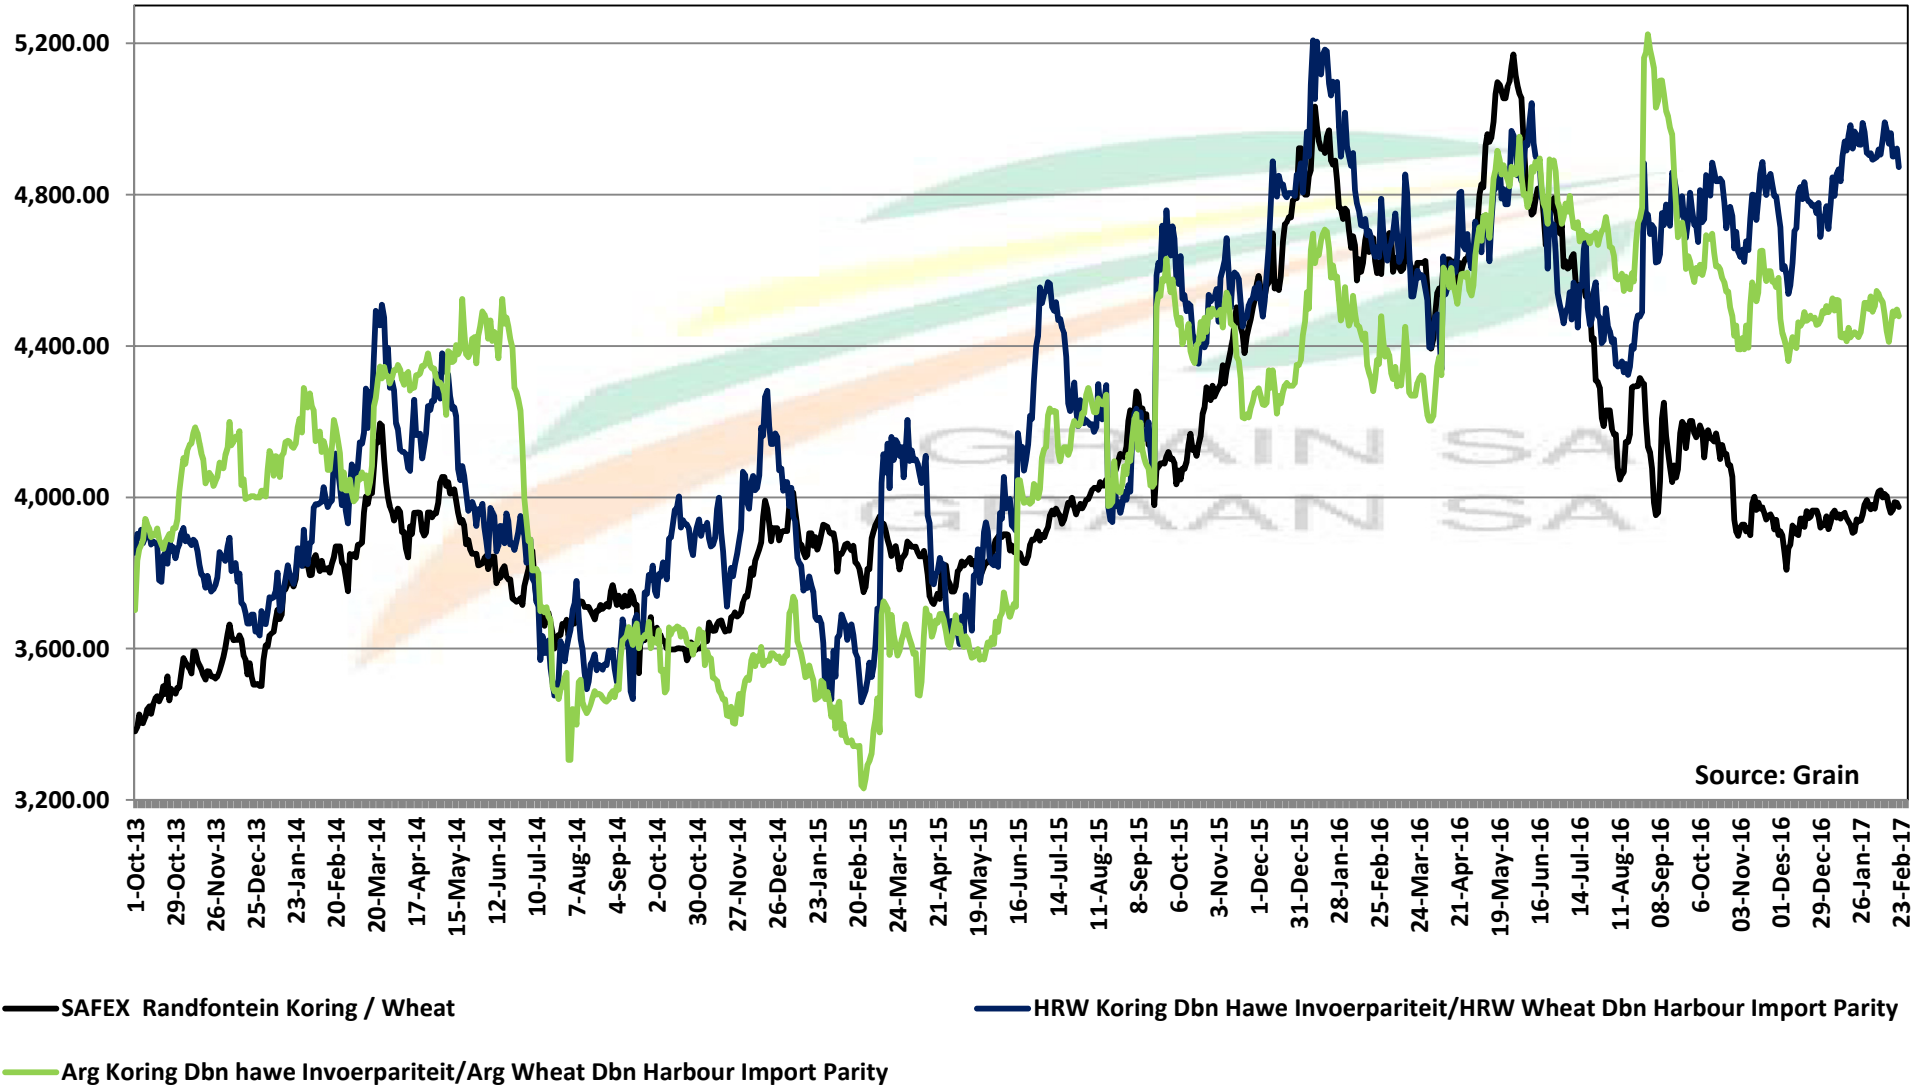

PRICES OF WHEAT DELIVERED IN DURBAN HARBOUR PRYSE VAN KORING VIR LEWERING IN DURBAN HAWE