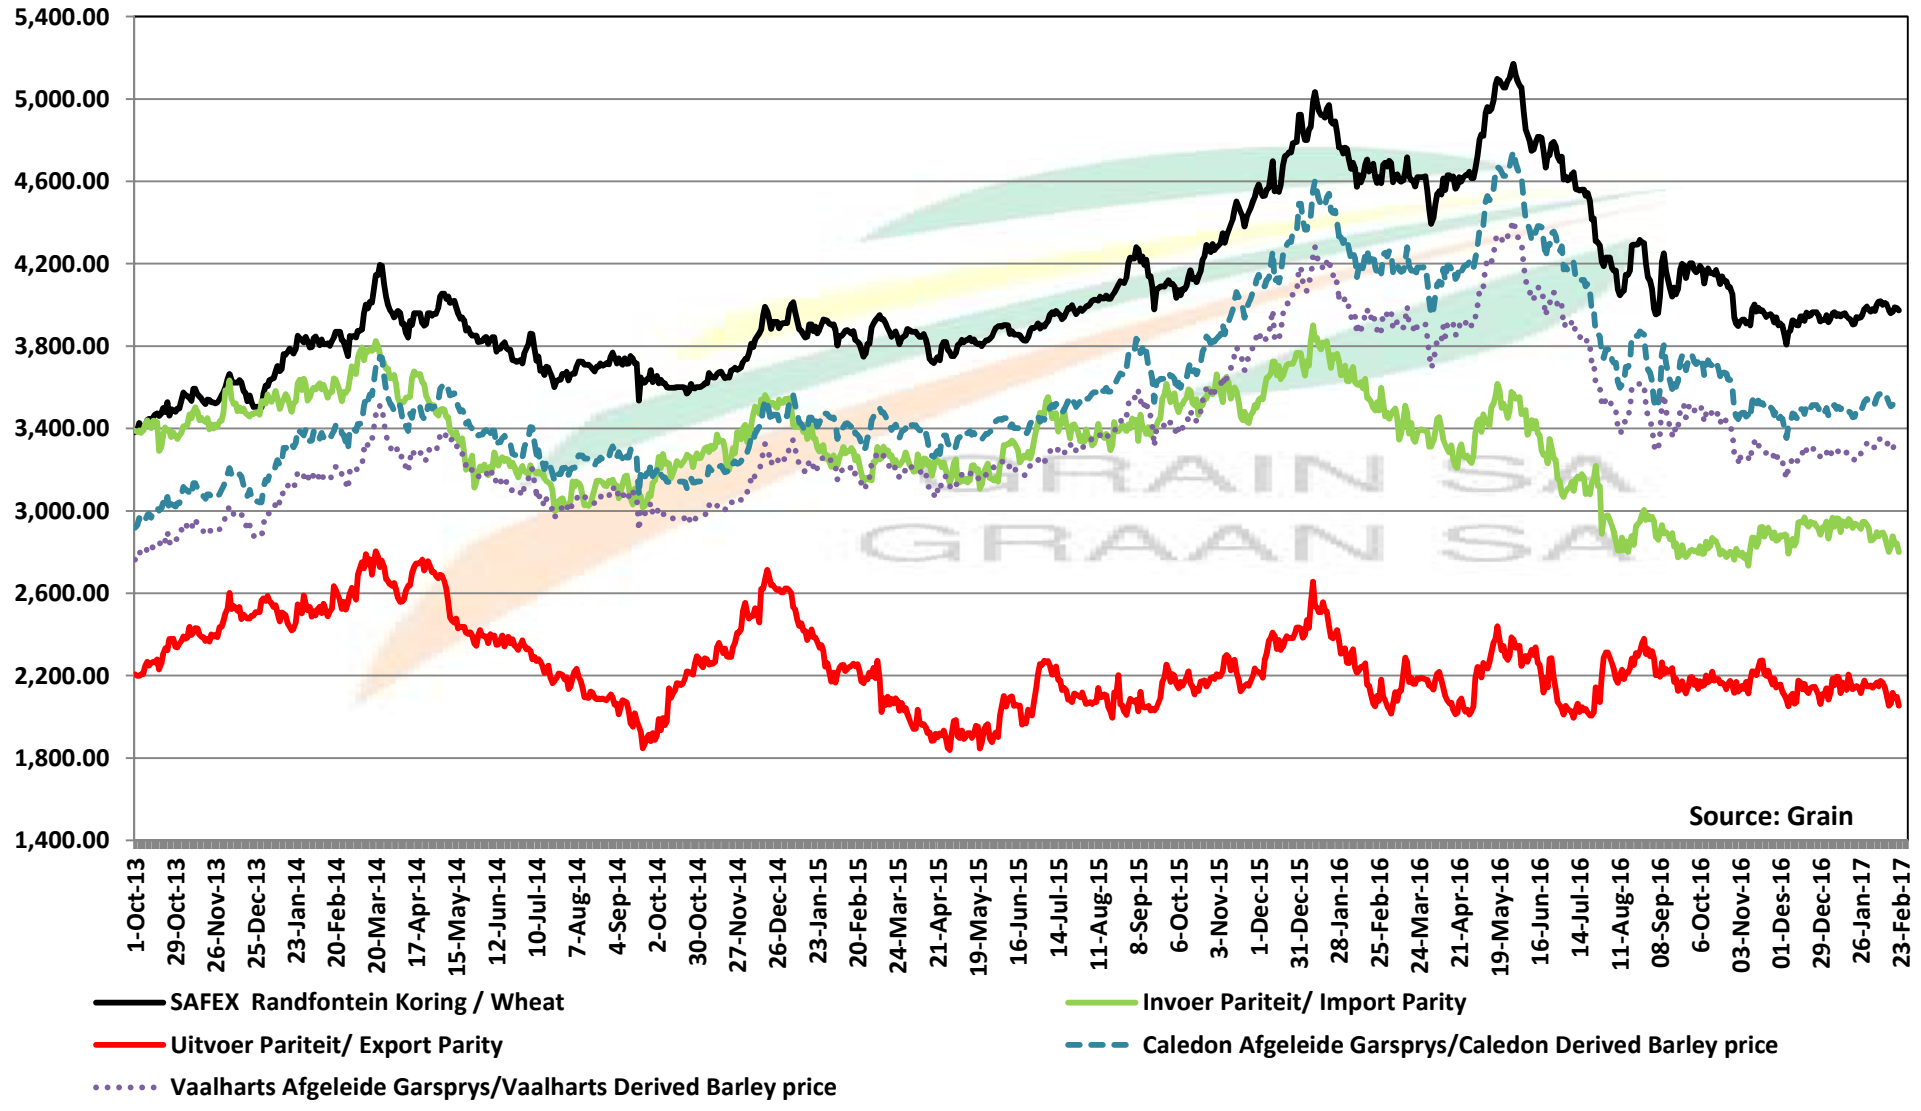

PRICES OF BARLEY DELIVERED IN RANDFONTEIN

PRYSE VAN GARS GELEWER IN RANDFONTEIN