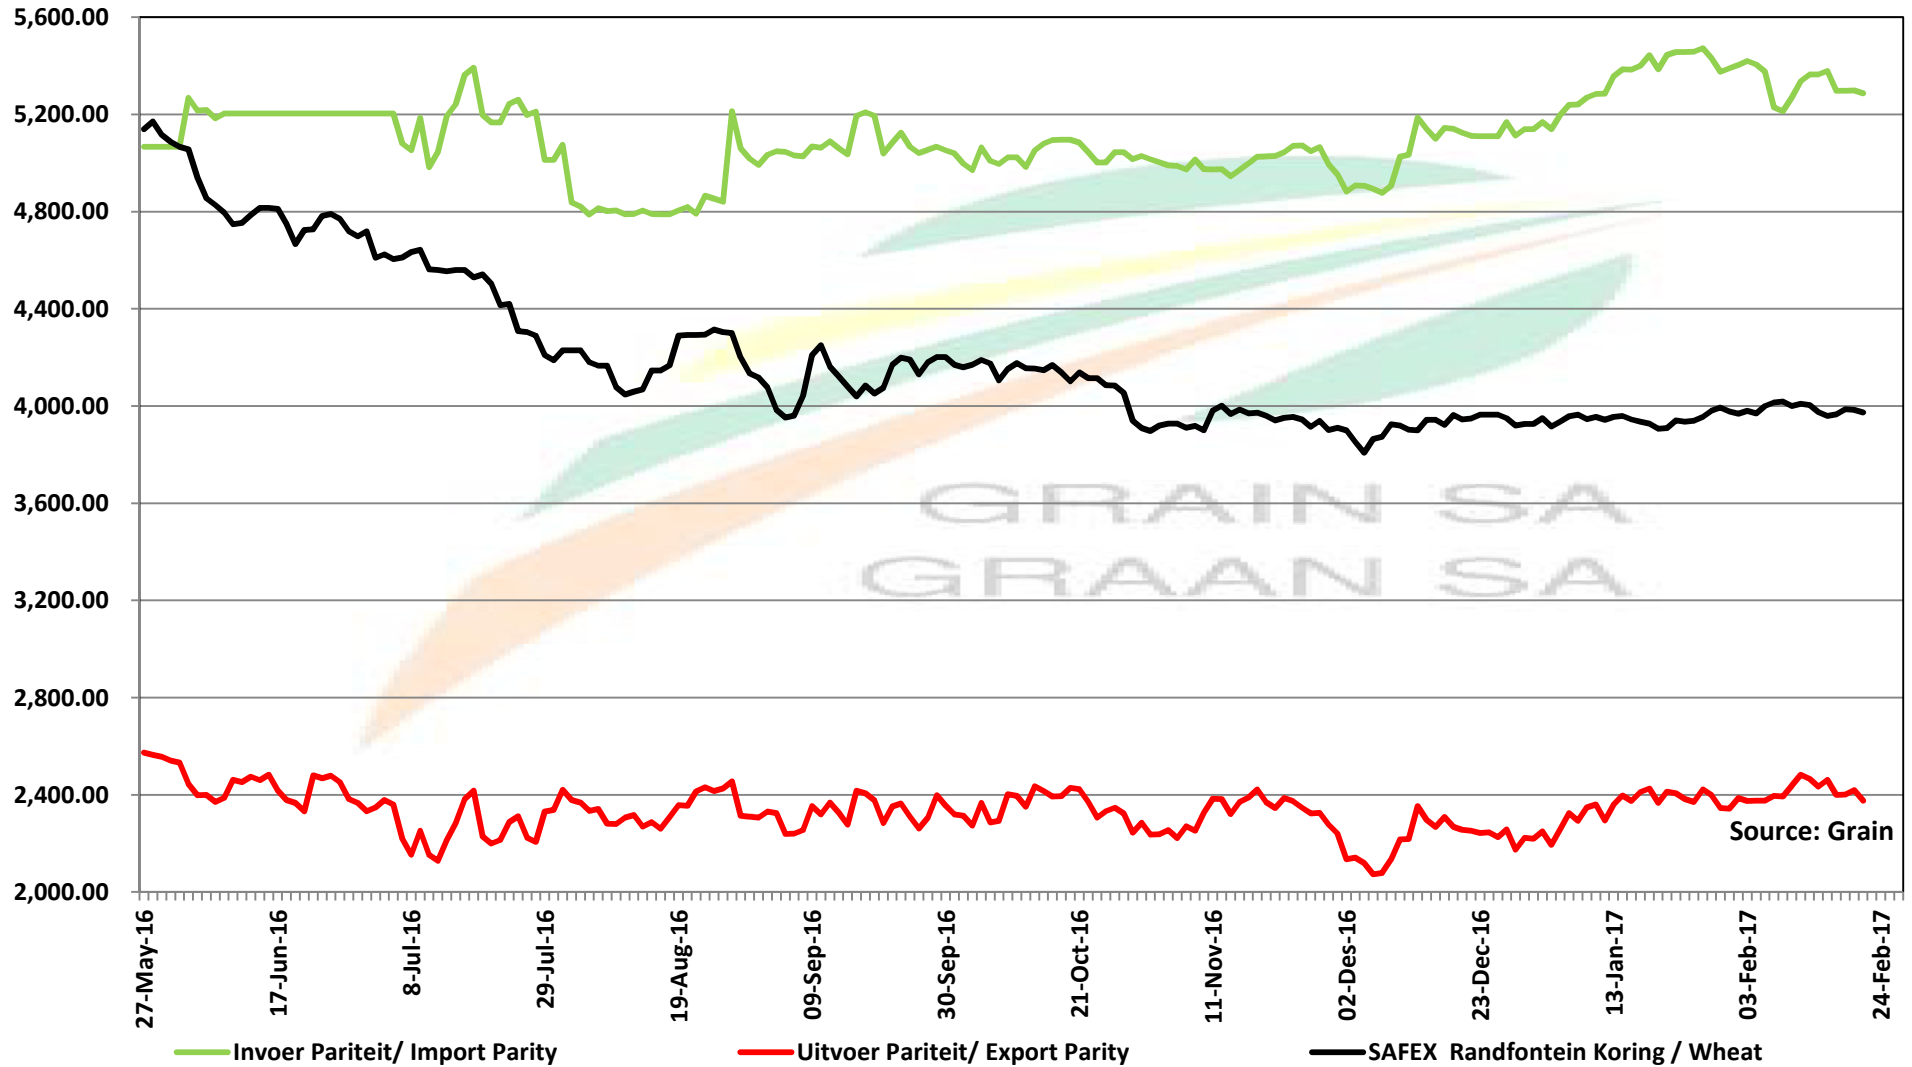

PRICES OF HRW WHEAT DELIVERED IN MEI 2017 (RANDFONTEIN)
PRYSE VAN HRW KORING VIR LEWERING IN MAY 2017 (RANDFONTEIN)