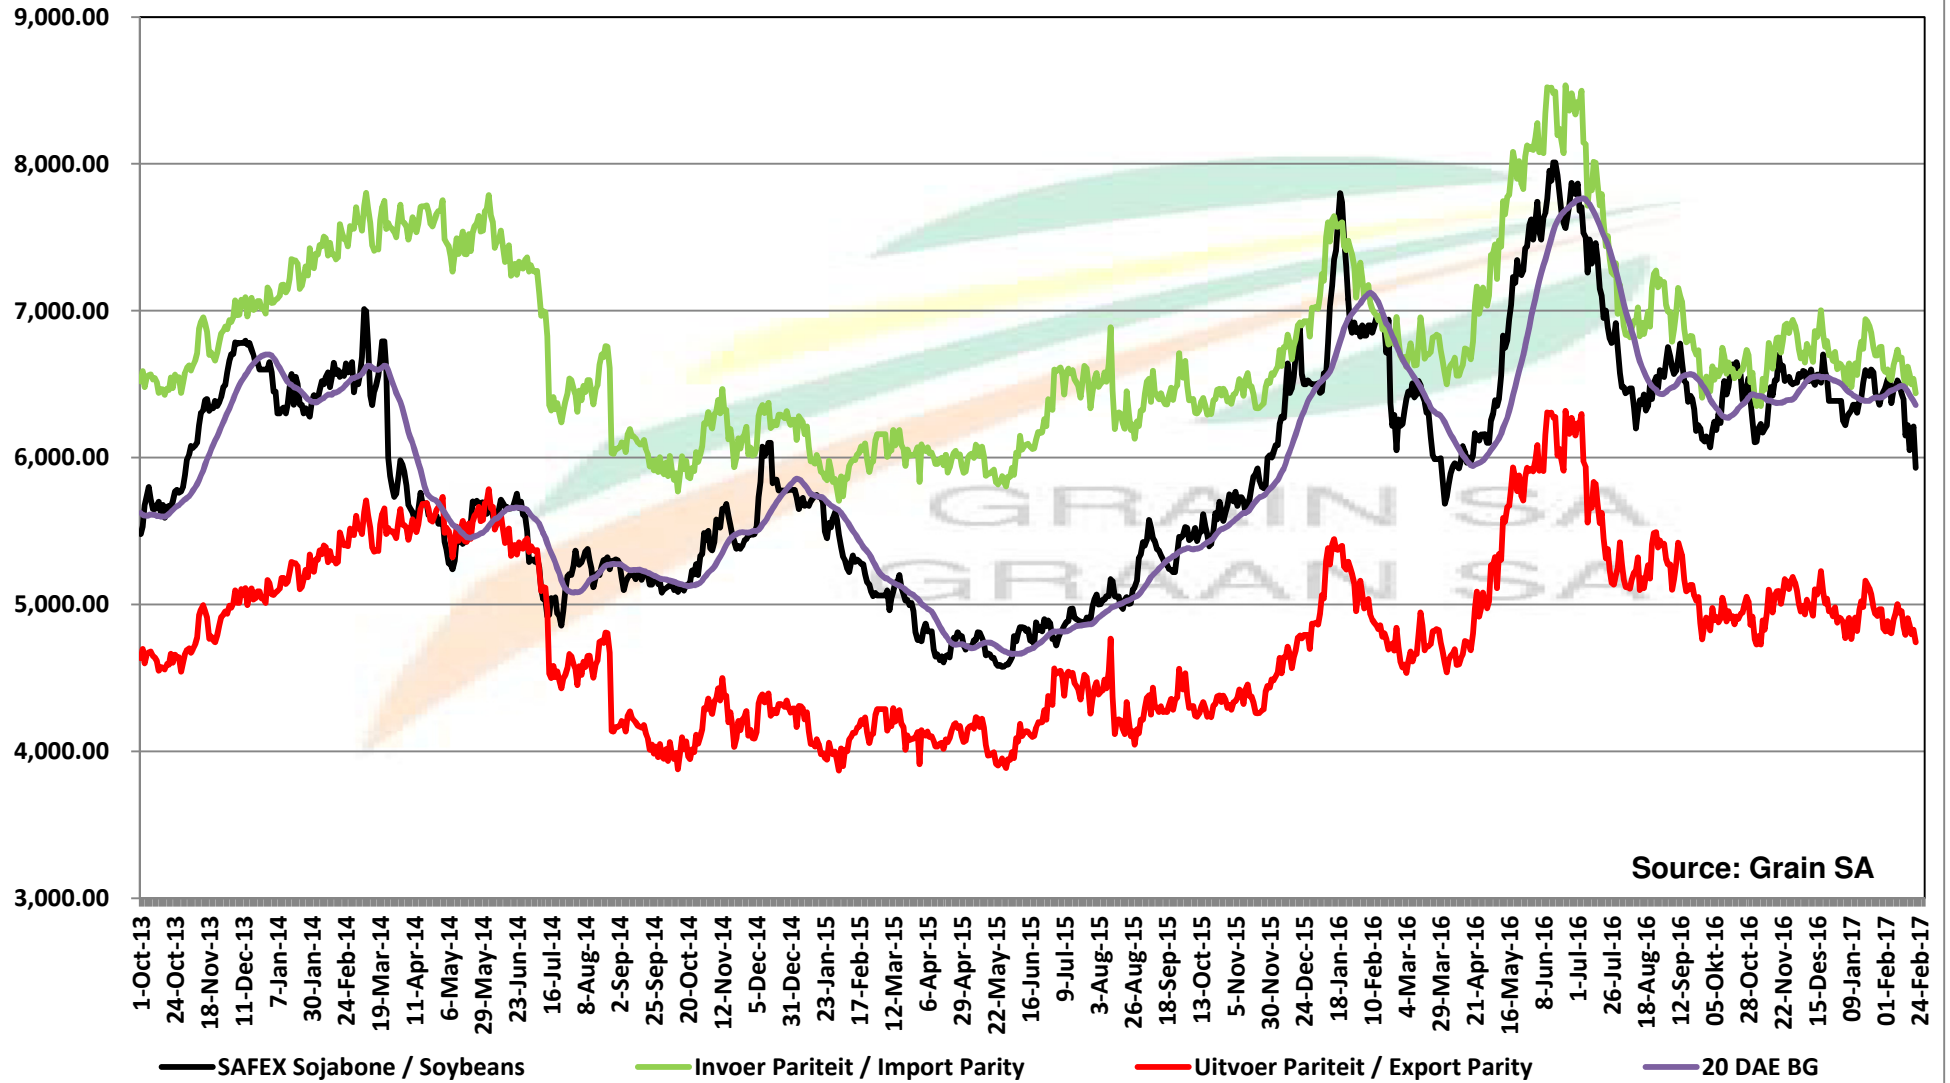

PRICES OF SOYBEAN SEED DELIVERED IN RANDFONTEIN PRYSE VAN SOJABOONSAAD GELEWER IN RANDFONTEIN