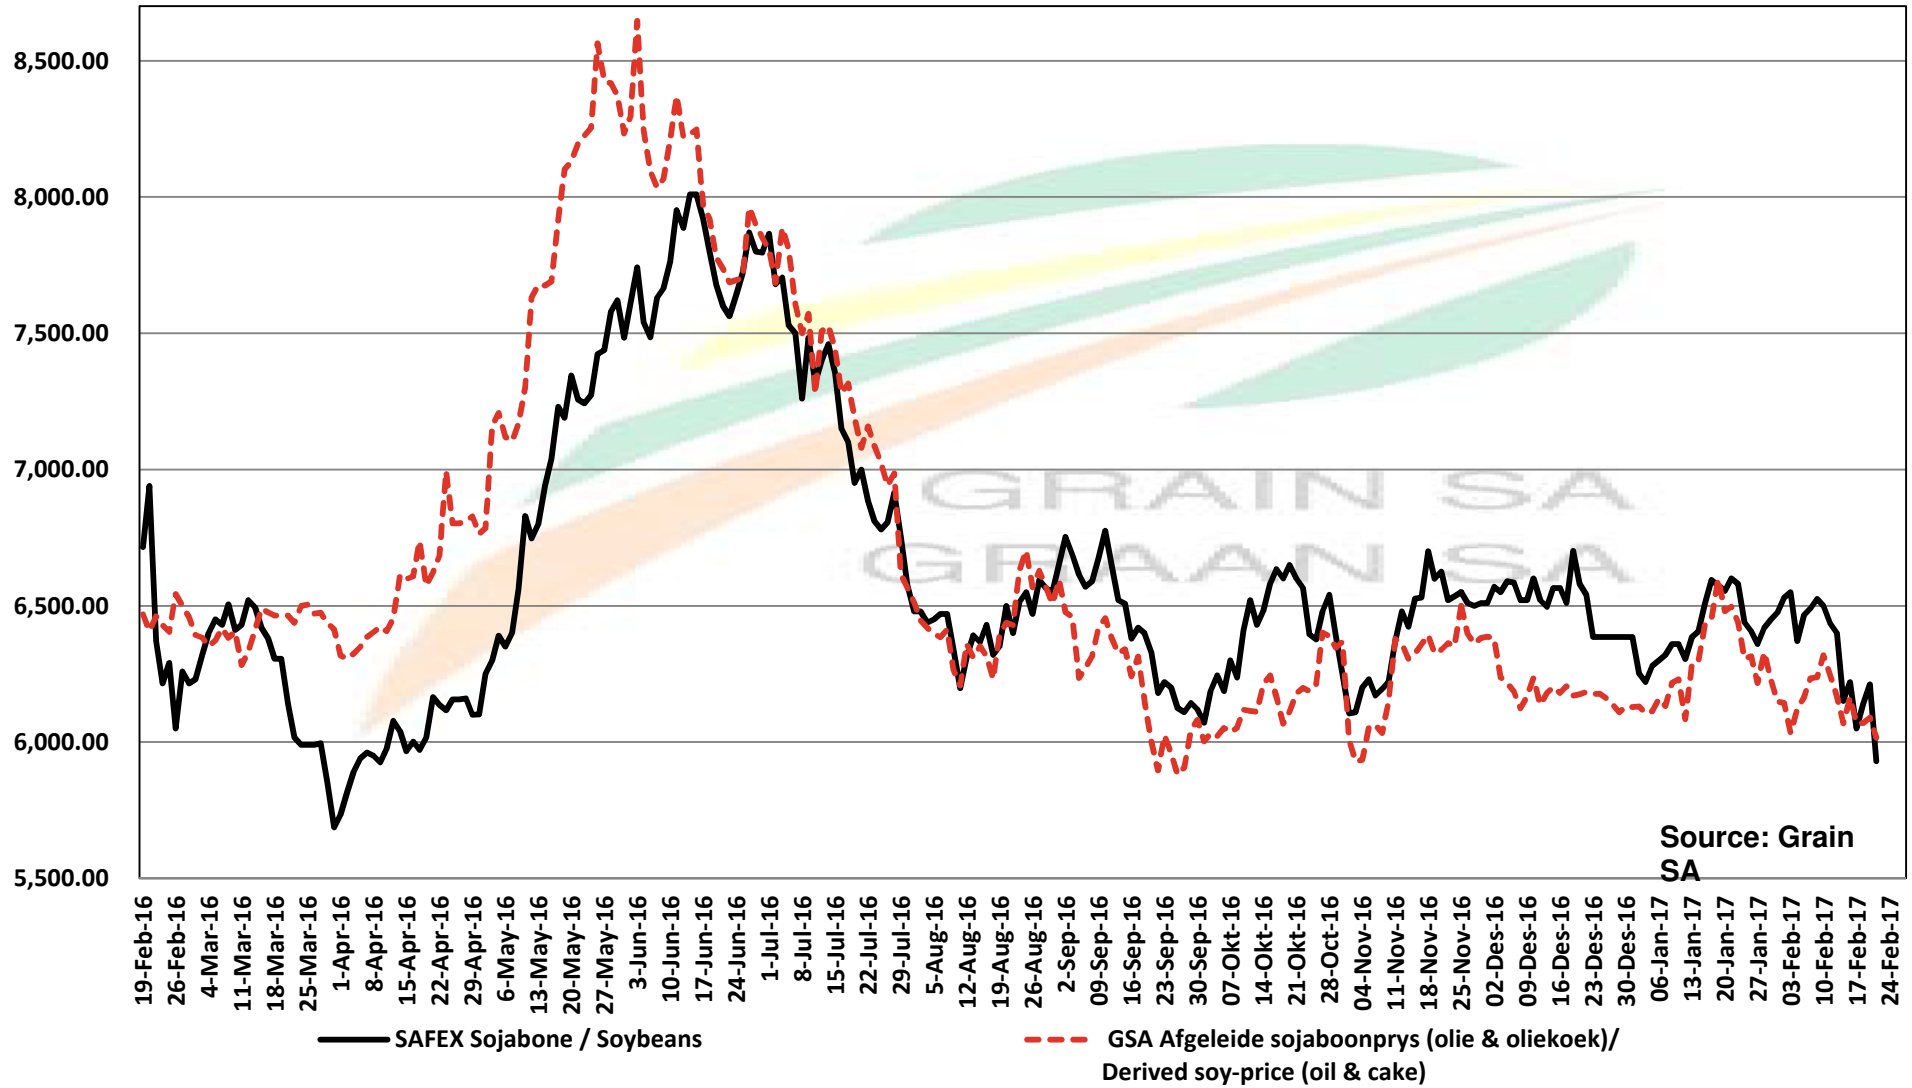

PRICES OF DERIVED SOYBEAN DELIVERED IN RANDFONTEIN PRYSE VAN AFGELEIDE SOJABONE GELEWER IN RANDFONTEIN