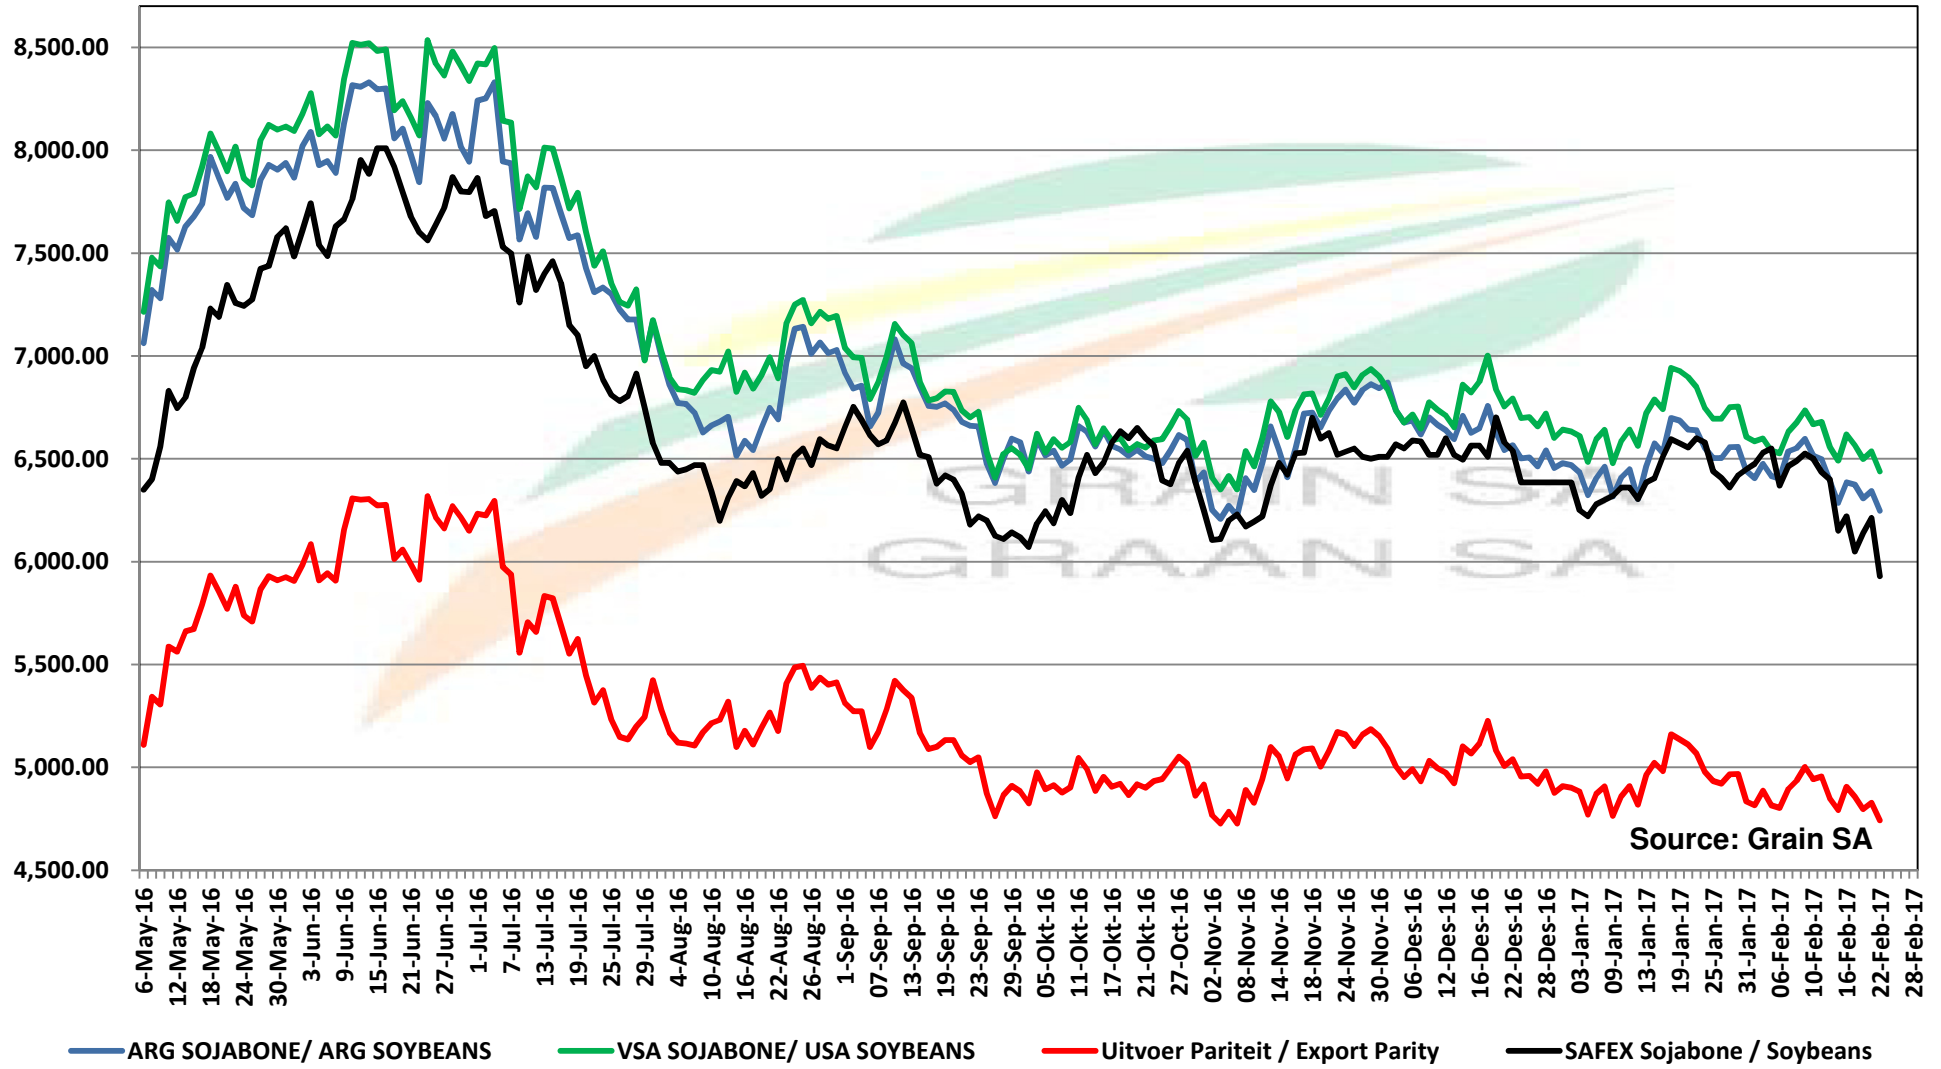

PRICES OF ARGENTINIAN SOYBEAN SEED DELIVERED IN RANDFONTEIN PRYSE VAN ARGENTYNSE SOJABOONSAAD GELEWER IN RANDFONTEIN

Source: Grain SA