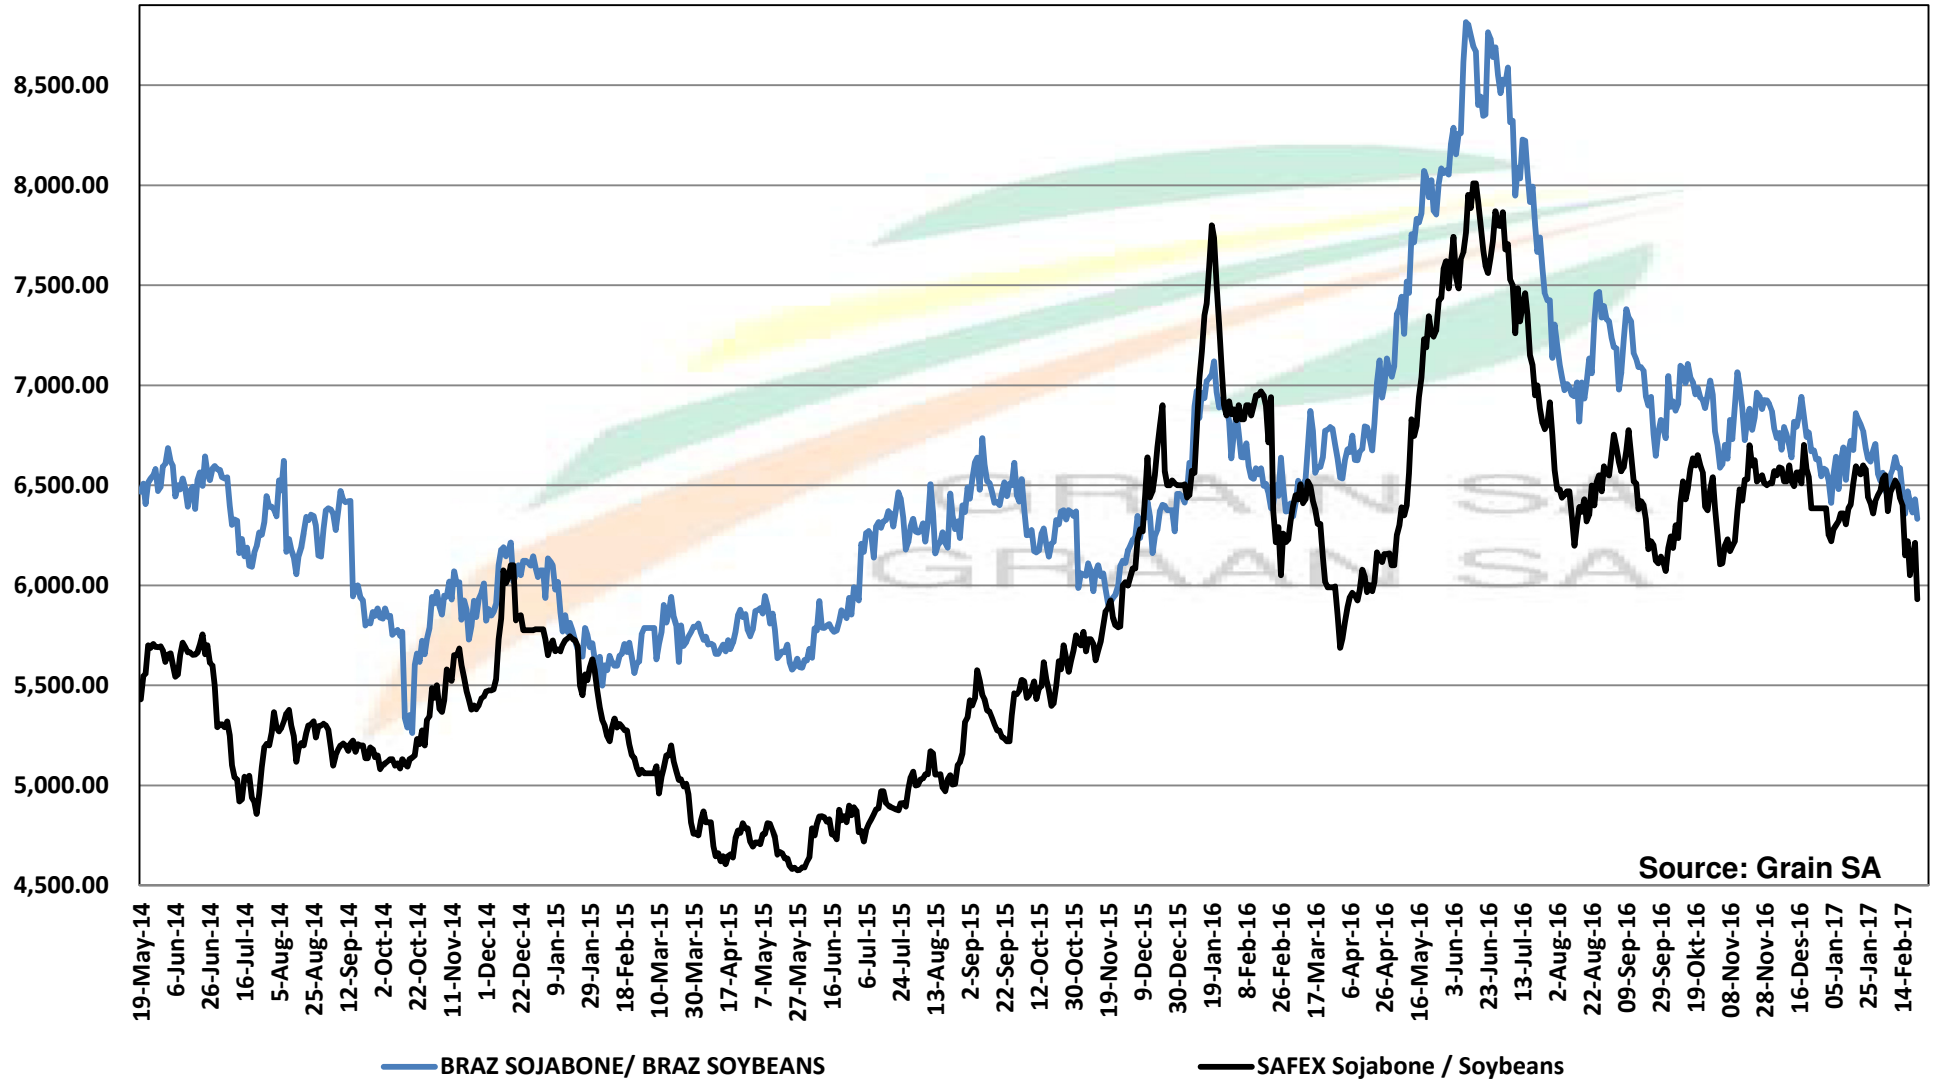

PRICES OF BRAZILIAN SOYBEAN DELIVERED IN RANDFONTEIN PRYSE VAN BRASILIAANSE SOJABONE GELEWER IN RANDFONTEIN