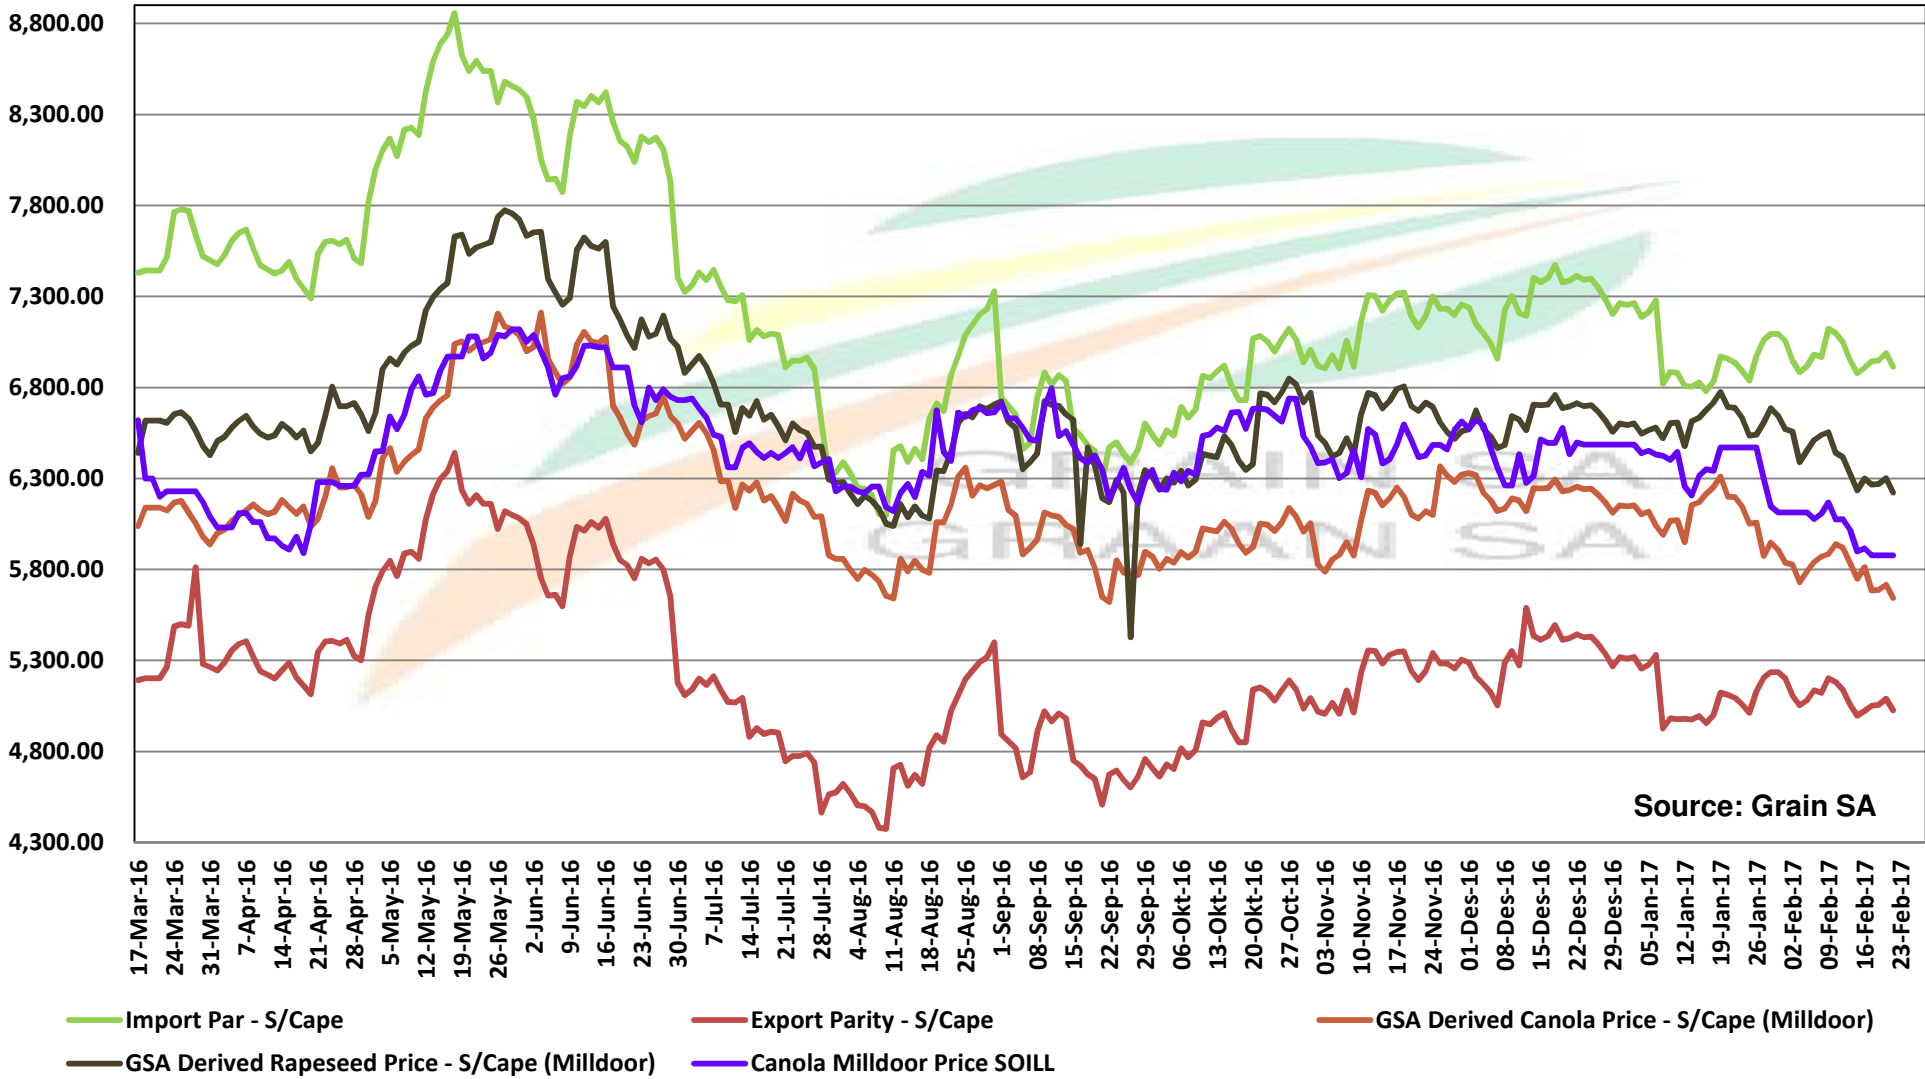

Prices of Canola in the South Cape (Swellendam) Canolapryse in die Suid-Kaap (Swellendam)