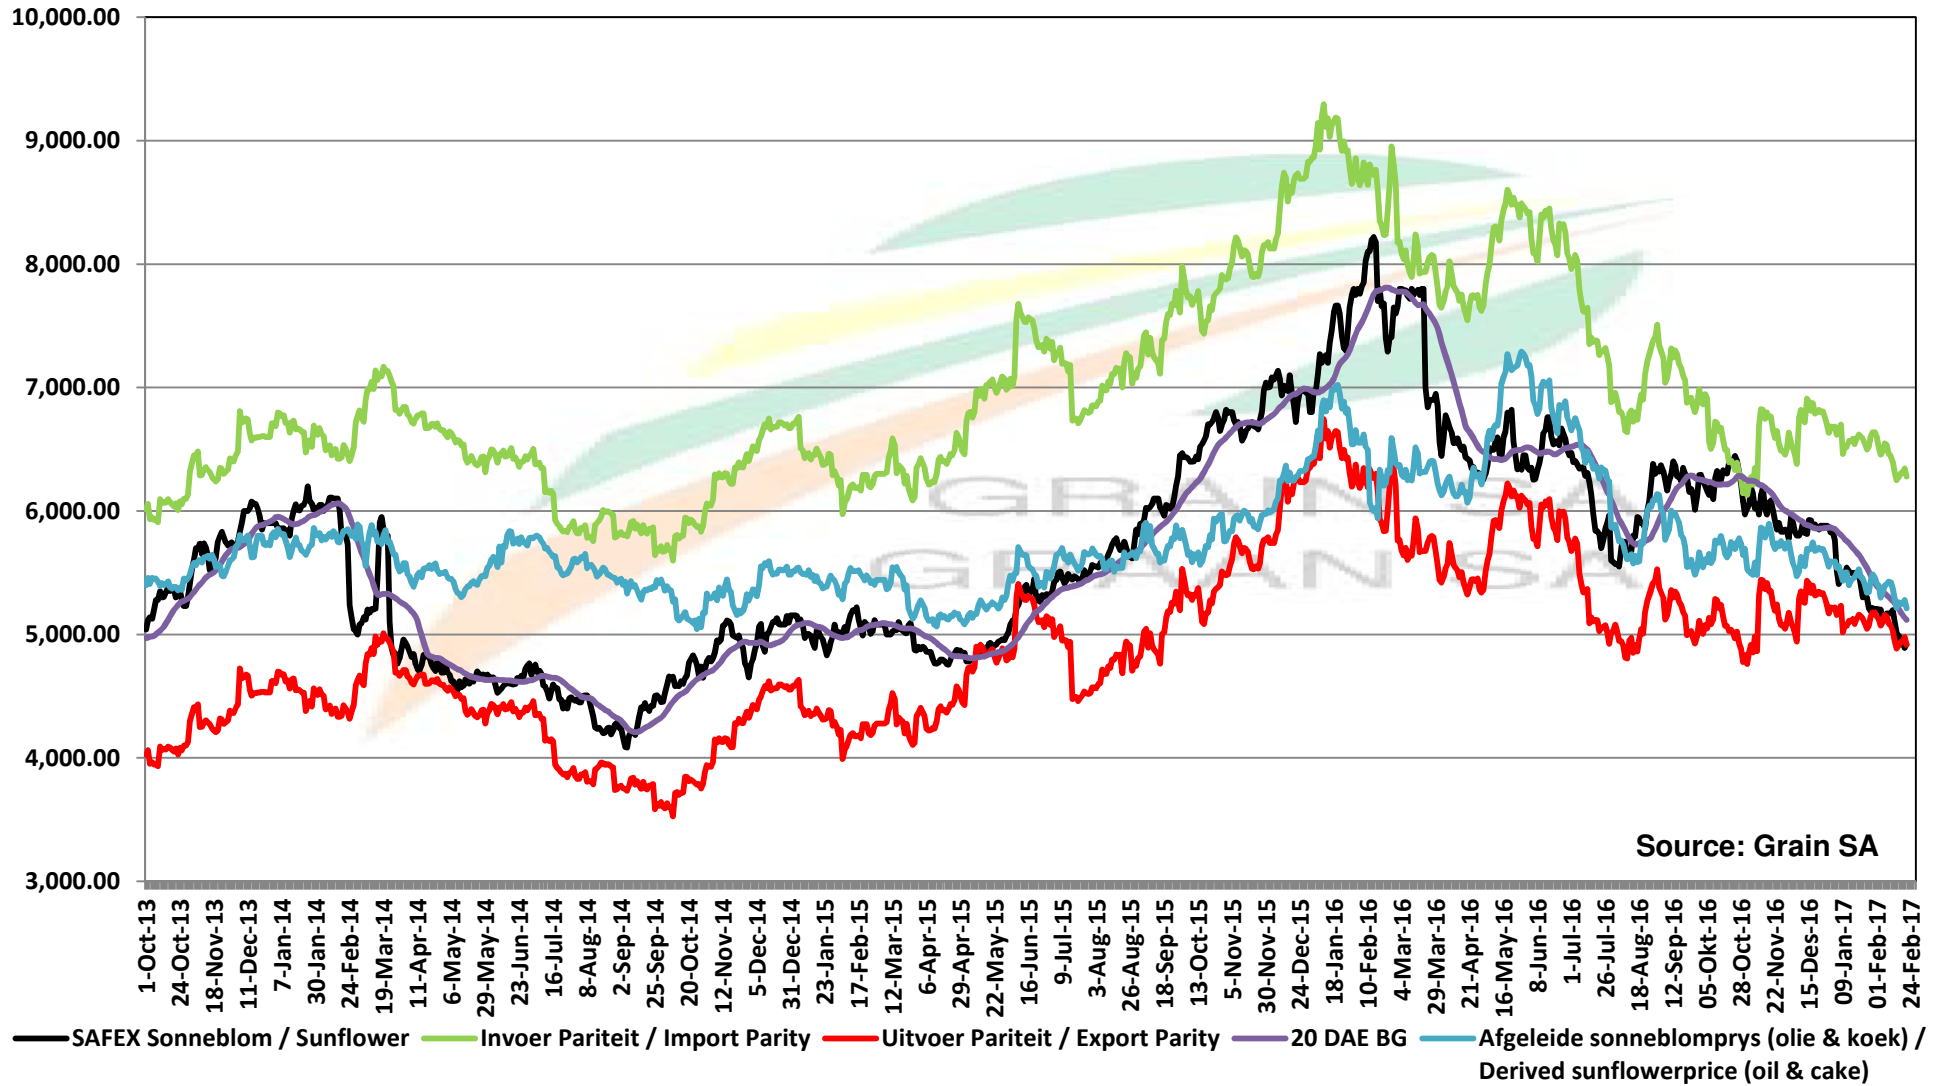

# PRICES OF EU SUNFLOWER SEED DELIVERED IN RANDFONTEIN PRYSE VAN EU SONNEBLOMSAAD GELEWER IN RANDFONTEIN