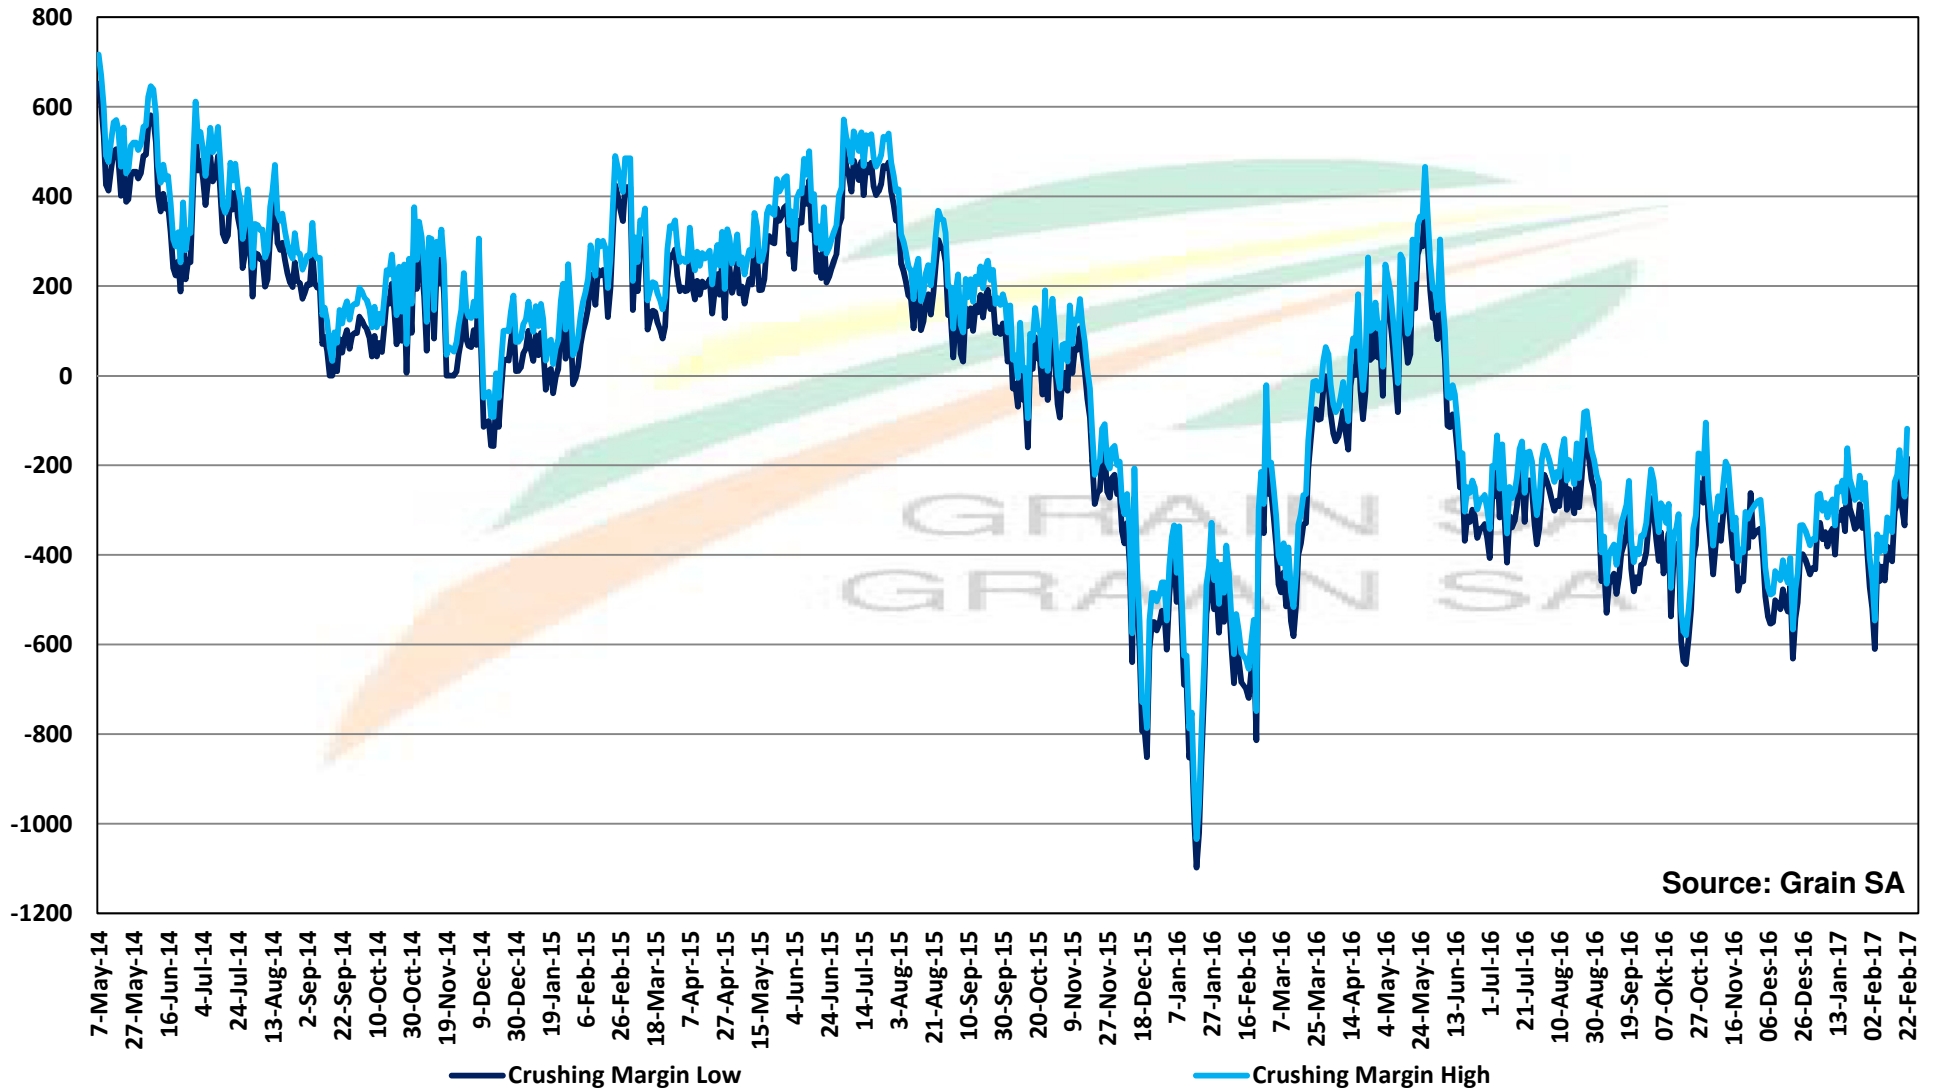

PRICES OF SOYBEAN CRUSHING MARGIN PRYSE VAN SOJABOON PERSMARGE