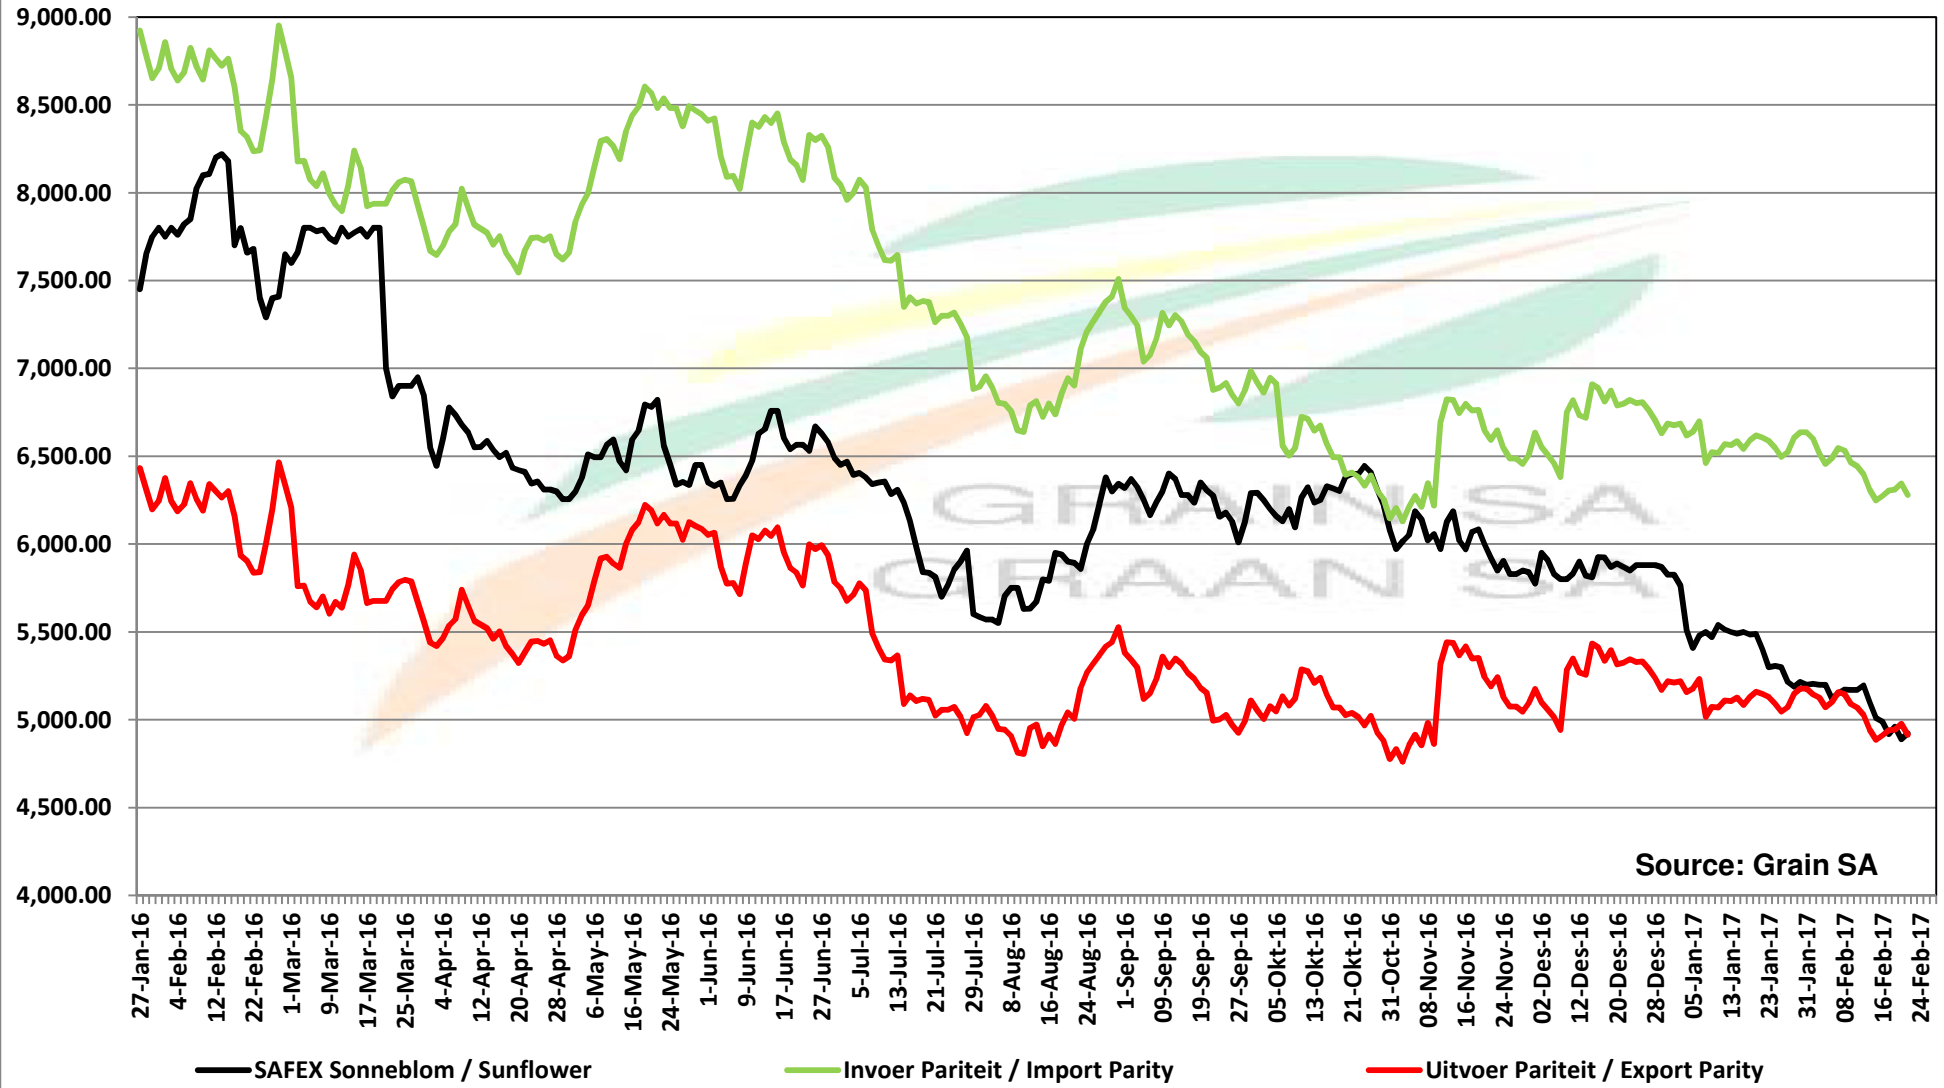

PRICES OF EU SUNFLOWER SEED DELIVERED IN RANDFONTEIN

PRYSE VAN EU SONNEBLOMSAAD GELEWER IN RANDFONTEIN

Source: Grain SA