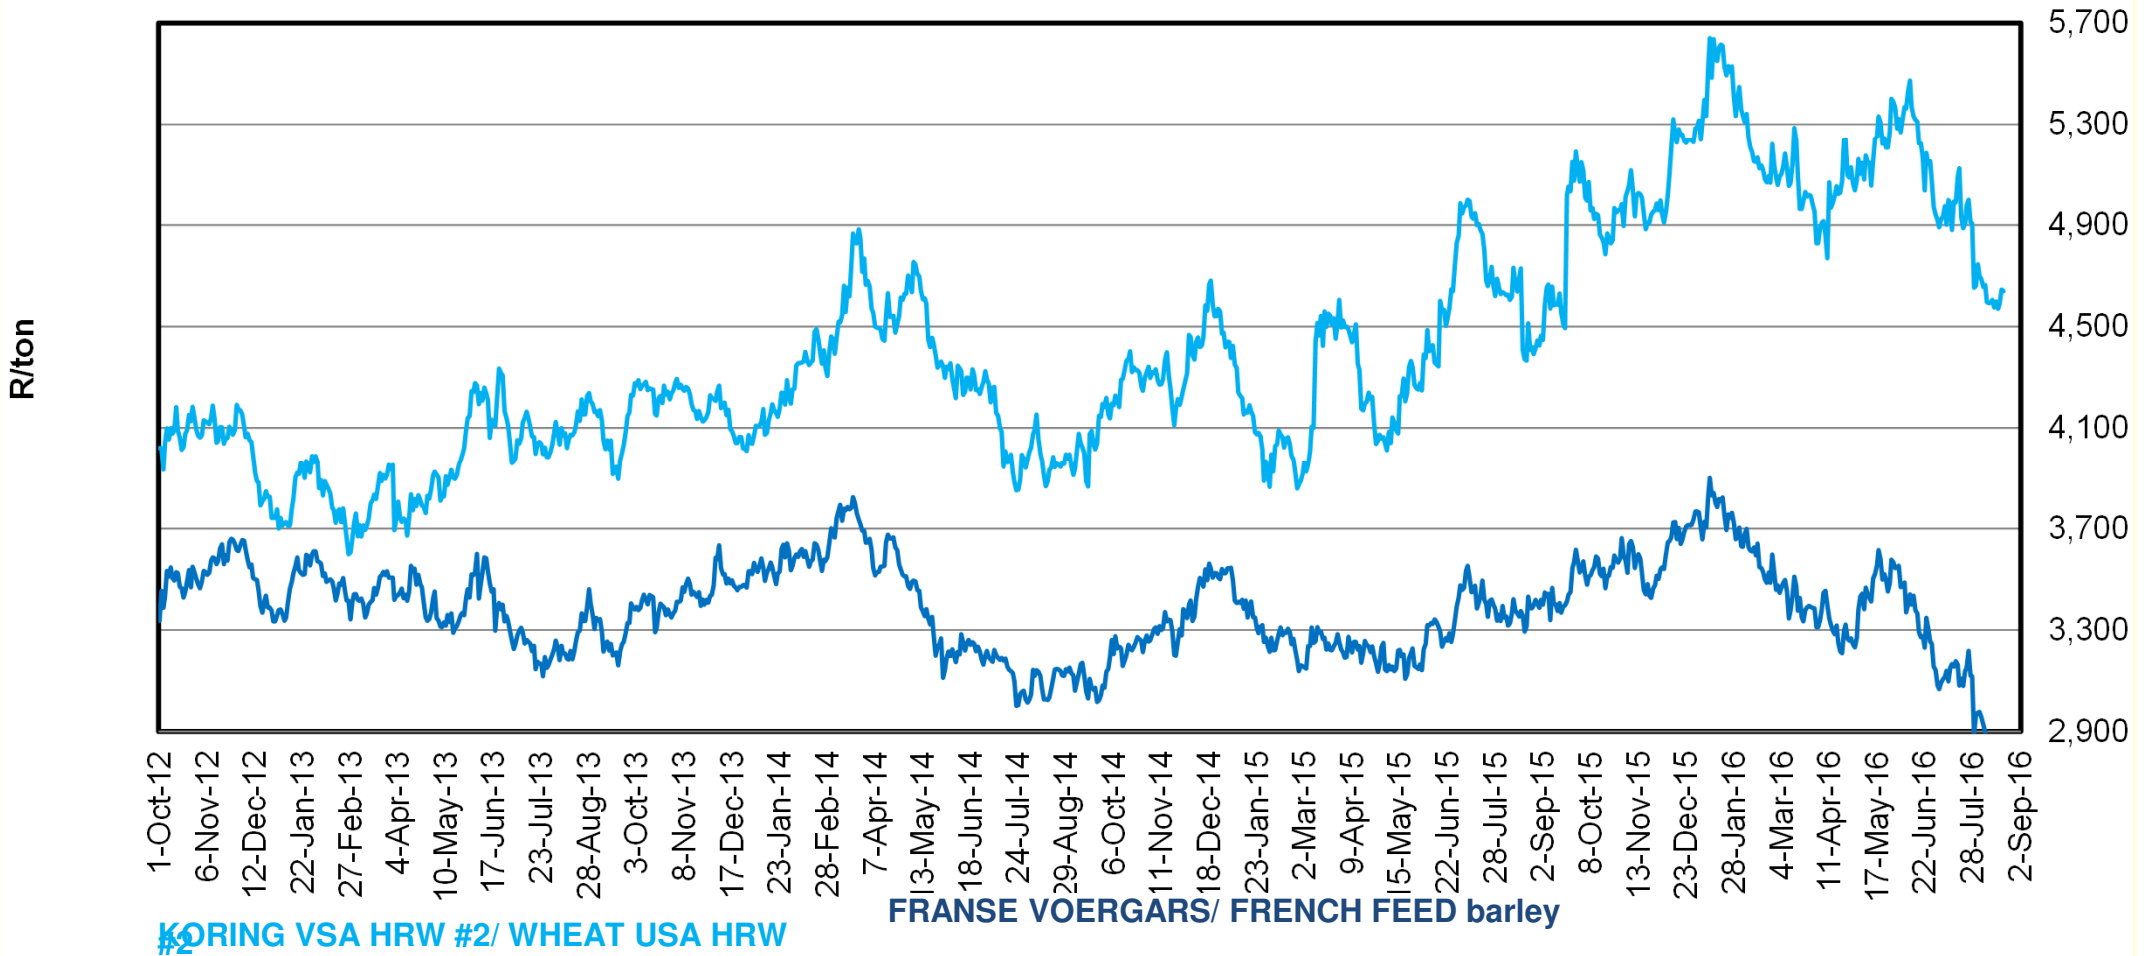

Source: Grain SA

PRYSE VAN HRW KORING VIR LEWERING IN SEP 2016 (RANDFONTEIN)
PRICES OF HRW WHEAT DELIVERED IN SEP 2016 (RANDFONTEIN)

Source: Grain SA

PRYSE VAN KORING GELEWER IN DURBAN HAWE PRICES OF WHEAT DELIVERED IN DURBAN HARBOUR

Source: Grain SA

PRYSE VAN GARS GELEWER IN RANDFONTEIN PRICES OF BARLEY DELIVERED IN RANDFONTEIN

INVOERPARITEIT VAN VSA HRW KORING EN FRANSE VOERGARS
IMPORT PARITY OF USA HRW AND FRANCE FEED BARLEY

Source: Grain SA