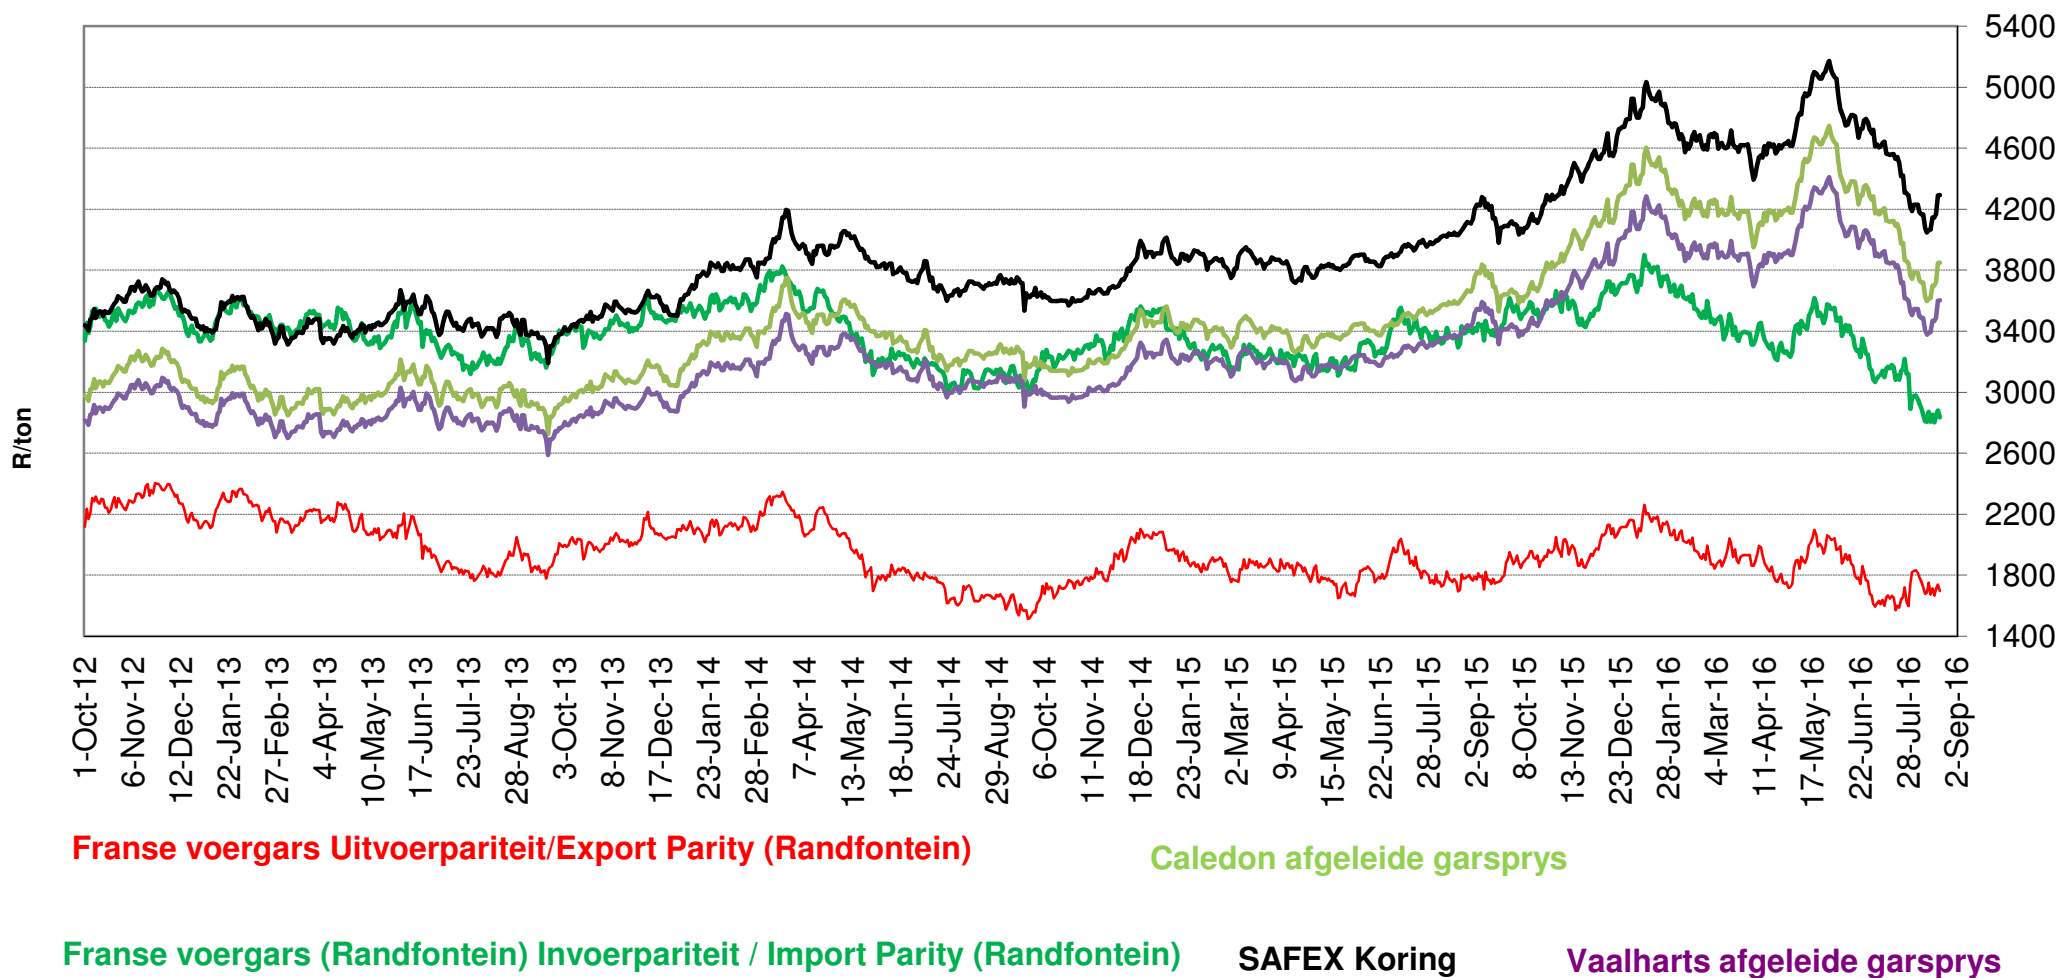

Source: Grain SA

PRYSE VAN KORING GELEWER IN RANDFONTEIN PRICES OF WHEAT DELIVERED IN RANDFONTEIN

Source: Grain SA

**PRYSE VAN RSA EN DUITSE KORING GELEWER IN RANDFONTEIN
 PRICES OF RSA AND GERMAN WHEAT DELIVERED IN RANDFONTEIN**

Source: Grain SA

PRYSE VAN HRW KORING VIR LEWERING IN SEP 2016 (RANDFONTEIN)
PRICES OF HRW WHEAT DELIVERED IN SEP 2016 (RANDFONTEIN)

Source: Grain SA

PRYSE VAN KORING GELEWER IN DURBAN HAWE PRICES OF WHEAT DELIVERED IN DURBAN HARBOUR

Source: Grain SA

PRYSE VAN GARS GELEWER IN RANDFONTEIN PRICES OF BARLEY DELIVERED IN RANDFONTEIN

INVOERPARITEIT VAN VSA HRW KORING EN FRANSE VOERGARS
IMPORT PARITY OF USA HRW AND FRANCE FEED BARLEY

Source: Grain SA