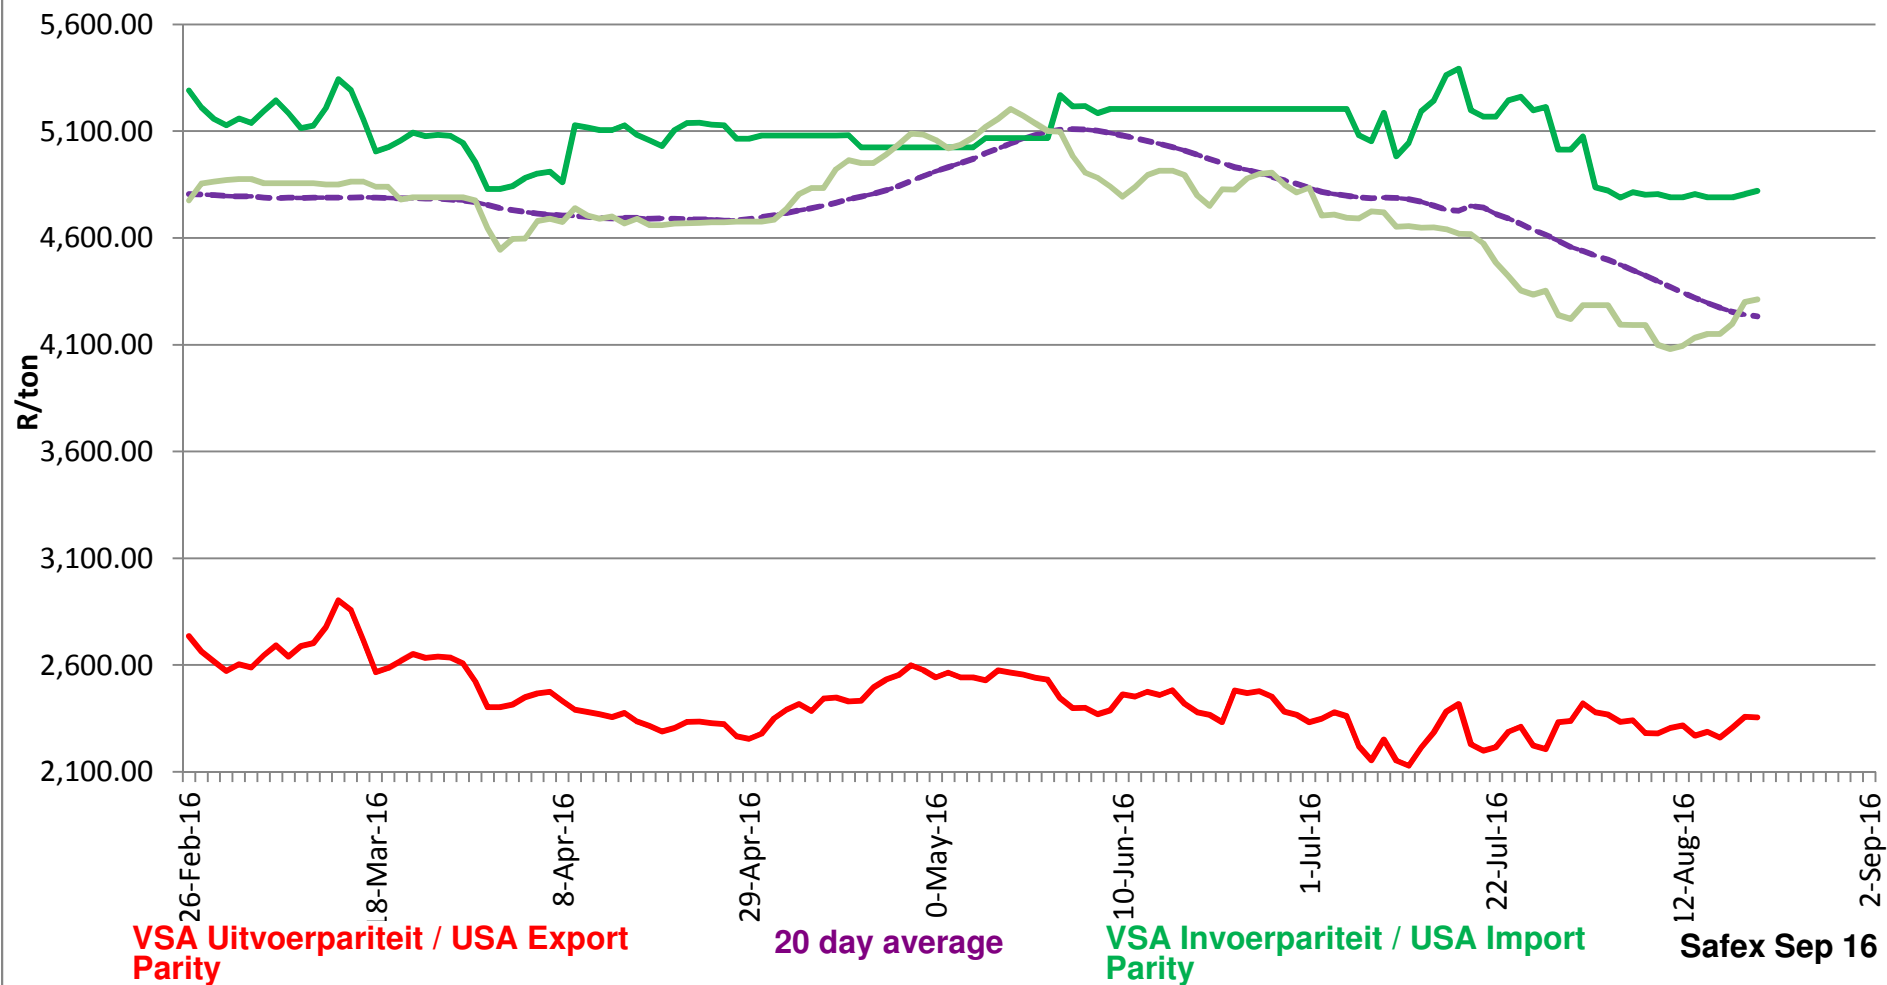

PRYSE VAN HRW KORING VIR LEWERING IN SEP 2016 (RANDFONTEIN)
PRICES OF HRW WHEAT DELIVERED IN SEP 2016 (RANDFONTEIN)

Source: Grain SA