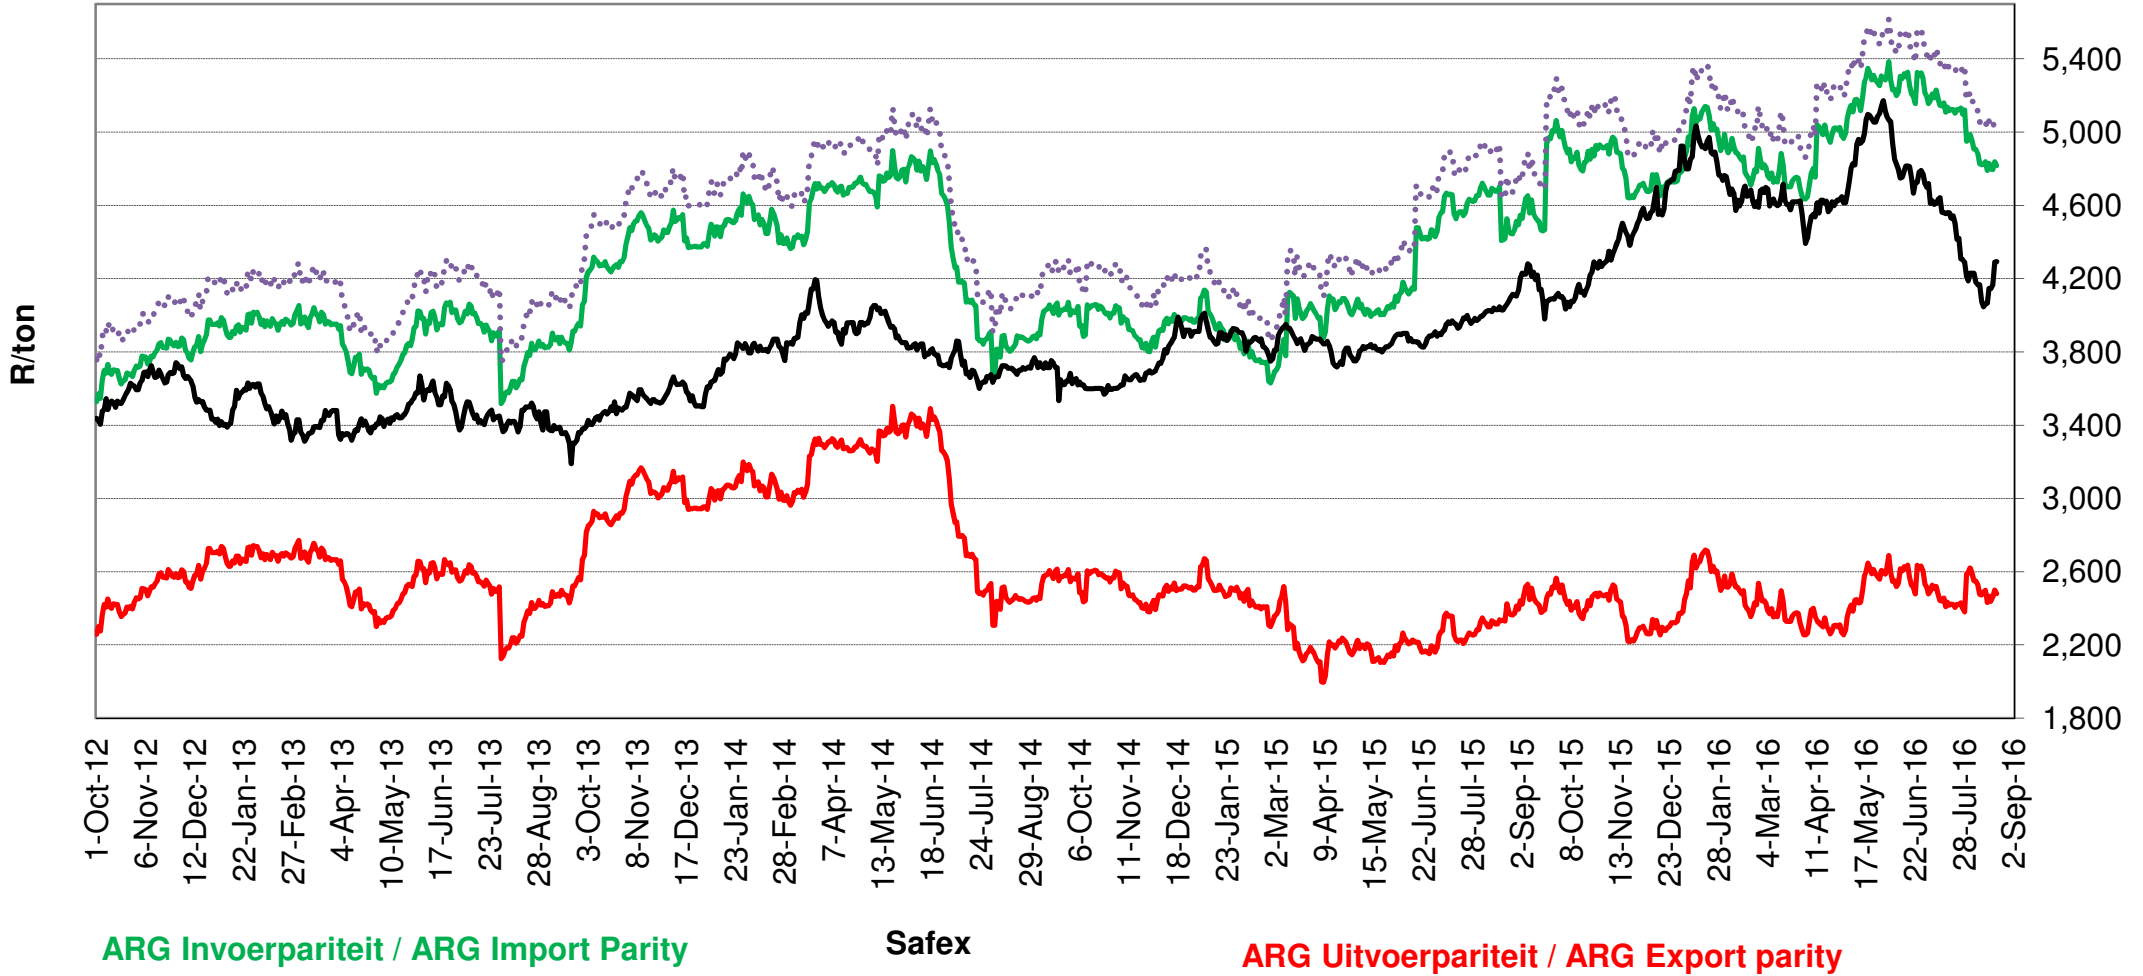

PRYSE VAN RSA EN ARGENTYNSE KORING GELEWER IN RANDFONTEIN
PRICES OF RSA AND ARGENTINEAN WHEAT DELIVERED IN RANDFONTEIN

Source: Grain SA

PRYSE VAN SUID AFRIKAANSE EN VSA KORING GELEWER IN RANDFONTEIN
PRICES OF SOUTH AFRICAN AND USA WHEAT DELIVERED IN RANDFONTEIN

Source: Grain SA

PRYSE VAN KORING GELEWER IN RANDFONTEIN PRICES OF WHEAT DELIVERED IN RANDFONTEIN

Source: Grain SA

**PRYSE VAN RSA EN DUITSE KORING GELEWER IN RANDFONTEIN
 PRICES OF RSA AND GERMAN WHEAT DELIVERED IN RANDFONTEIN**