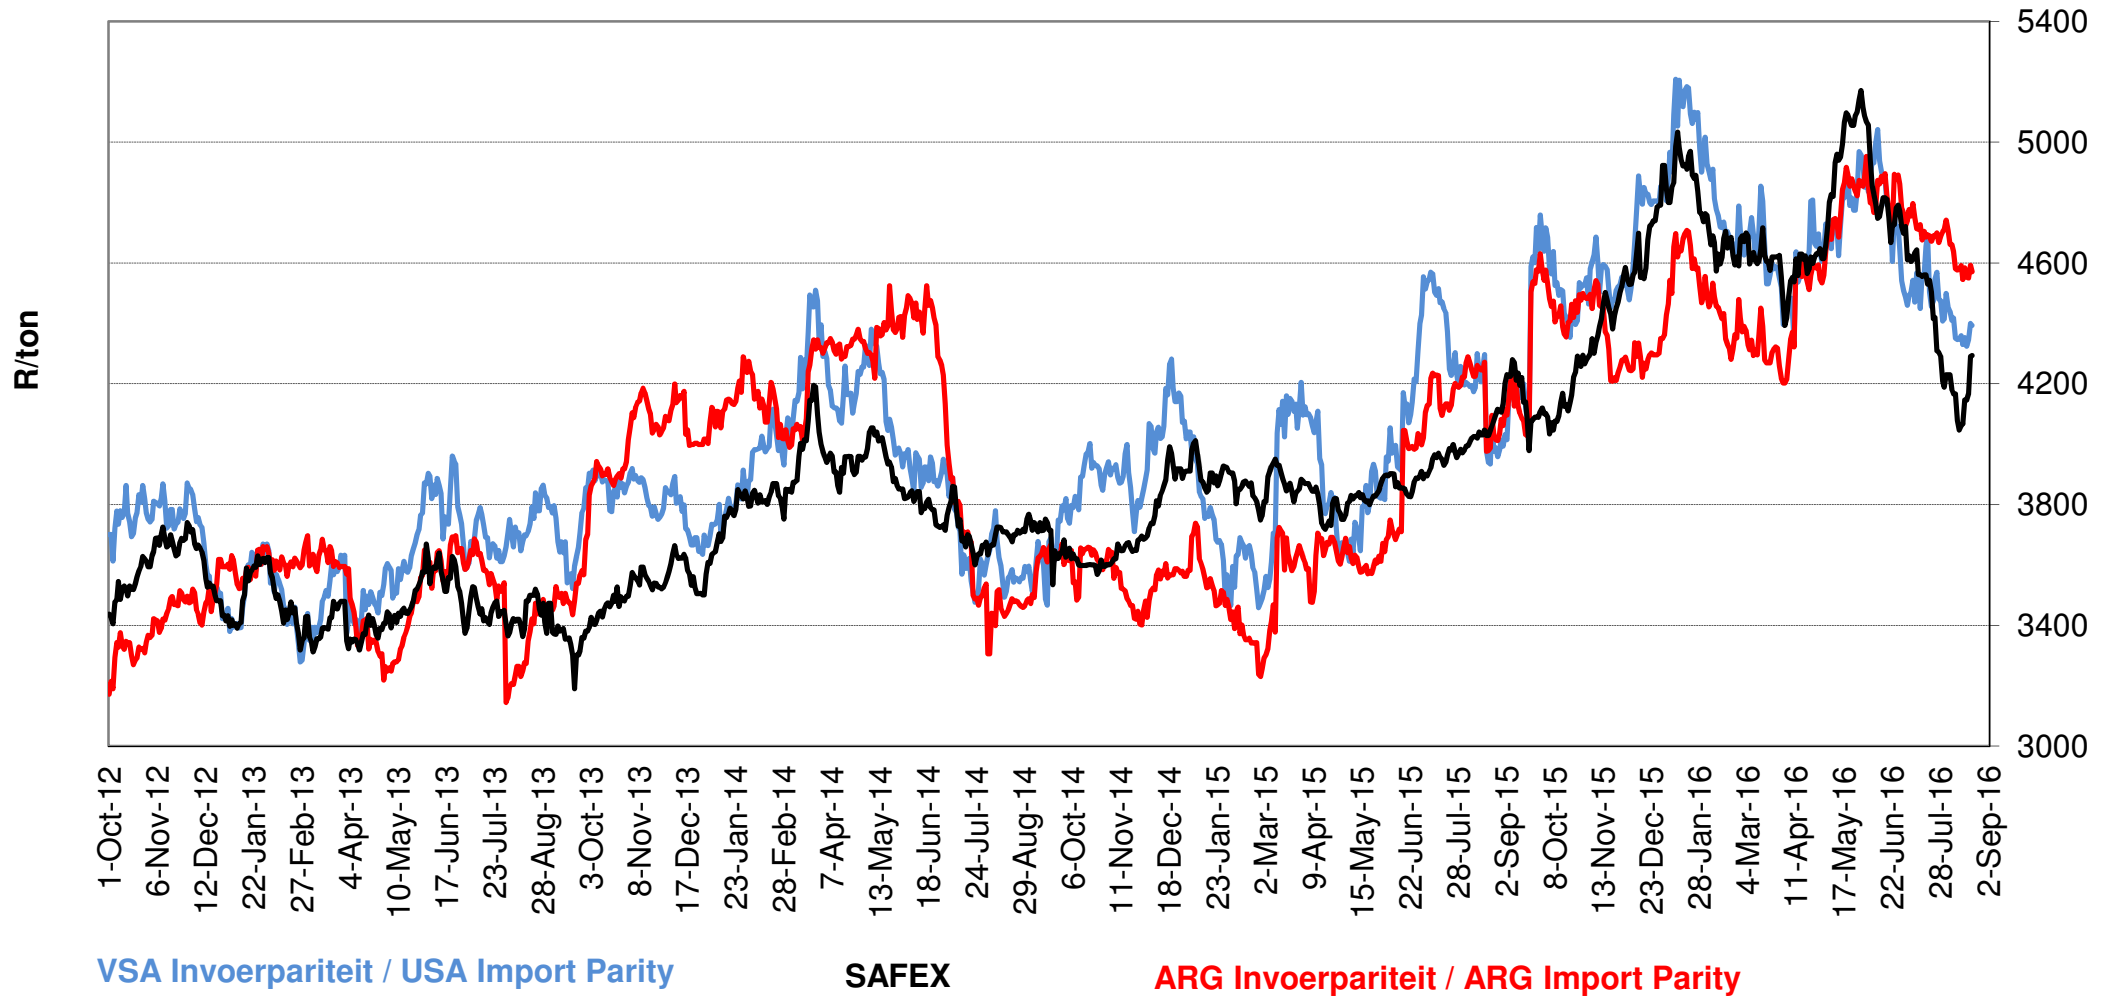

PRYSE VAN KORING GELEWER IN DURBAN HAWE PRICES OF WHEAT DELIVERED IN DURBAN HARBOUR

Source: Grain SA