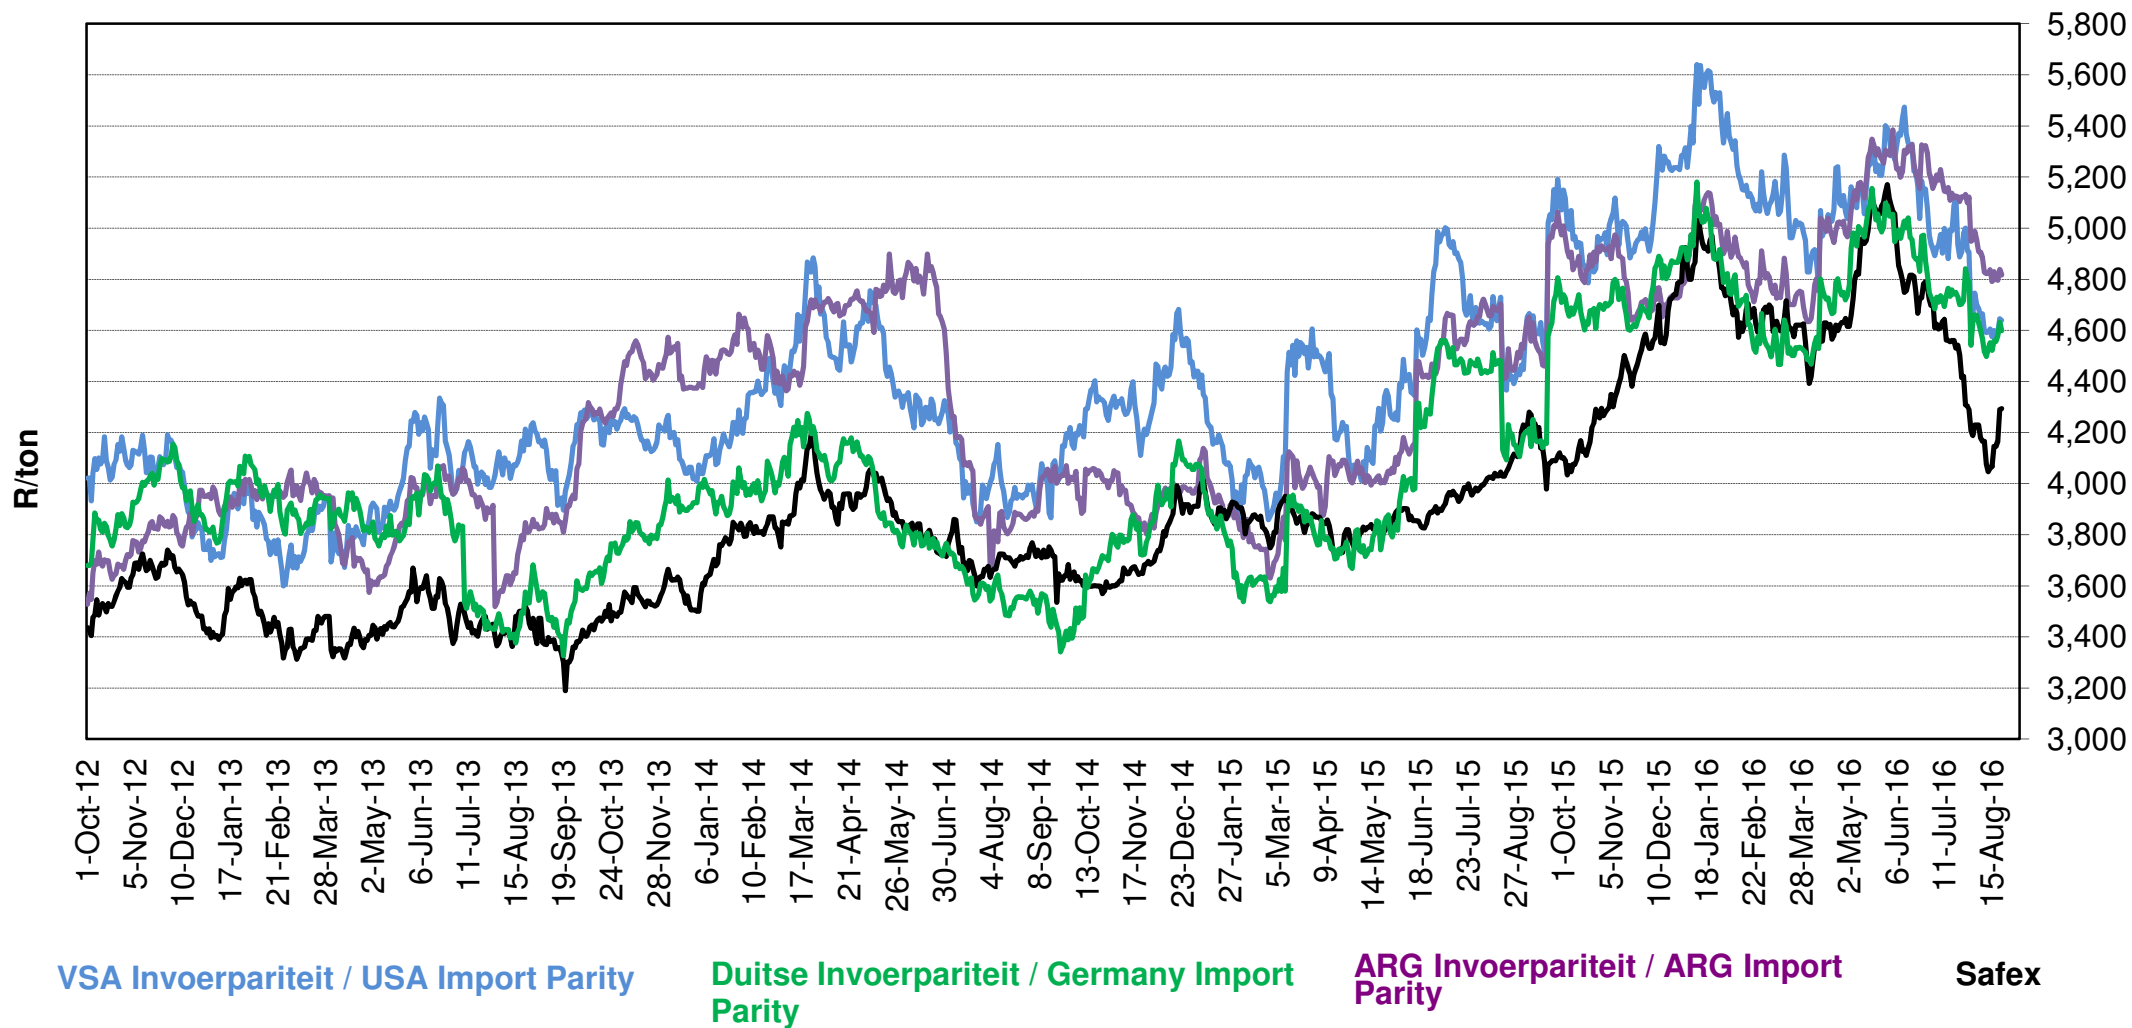

PRYSE VAN RSA EN ARGENTYNSE KORING GELEWER IN RANDFONTEIN
PRICES OF RSA AND ARGENTINEAN WHEAT DELIVERED IN RANDFONTEIN

Source: Grain SA

PRYSE VAN SUID AFRIKAANSE EN VSA KORING GELEWER IN RANDFONTEIN
PRICES OF SOUTH AFRICAN AND USA WHEAT DELIVERED IN RANDFONTEIN

Source: Grain SA

PRYSE VAN KORING GELEWER IN RANDFONTEIN PRICES OF WHEAT DELIVERED IN RANDFONTEIN

Source: Grain SA

**PRYSE VAN RSA EN DUITSE KORING GELEWER IN RANDFONTEIN
 PRICES OF RSA AND GERMAN WHEAT DELIVERED IN RANDFONTEIN**