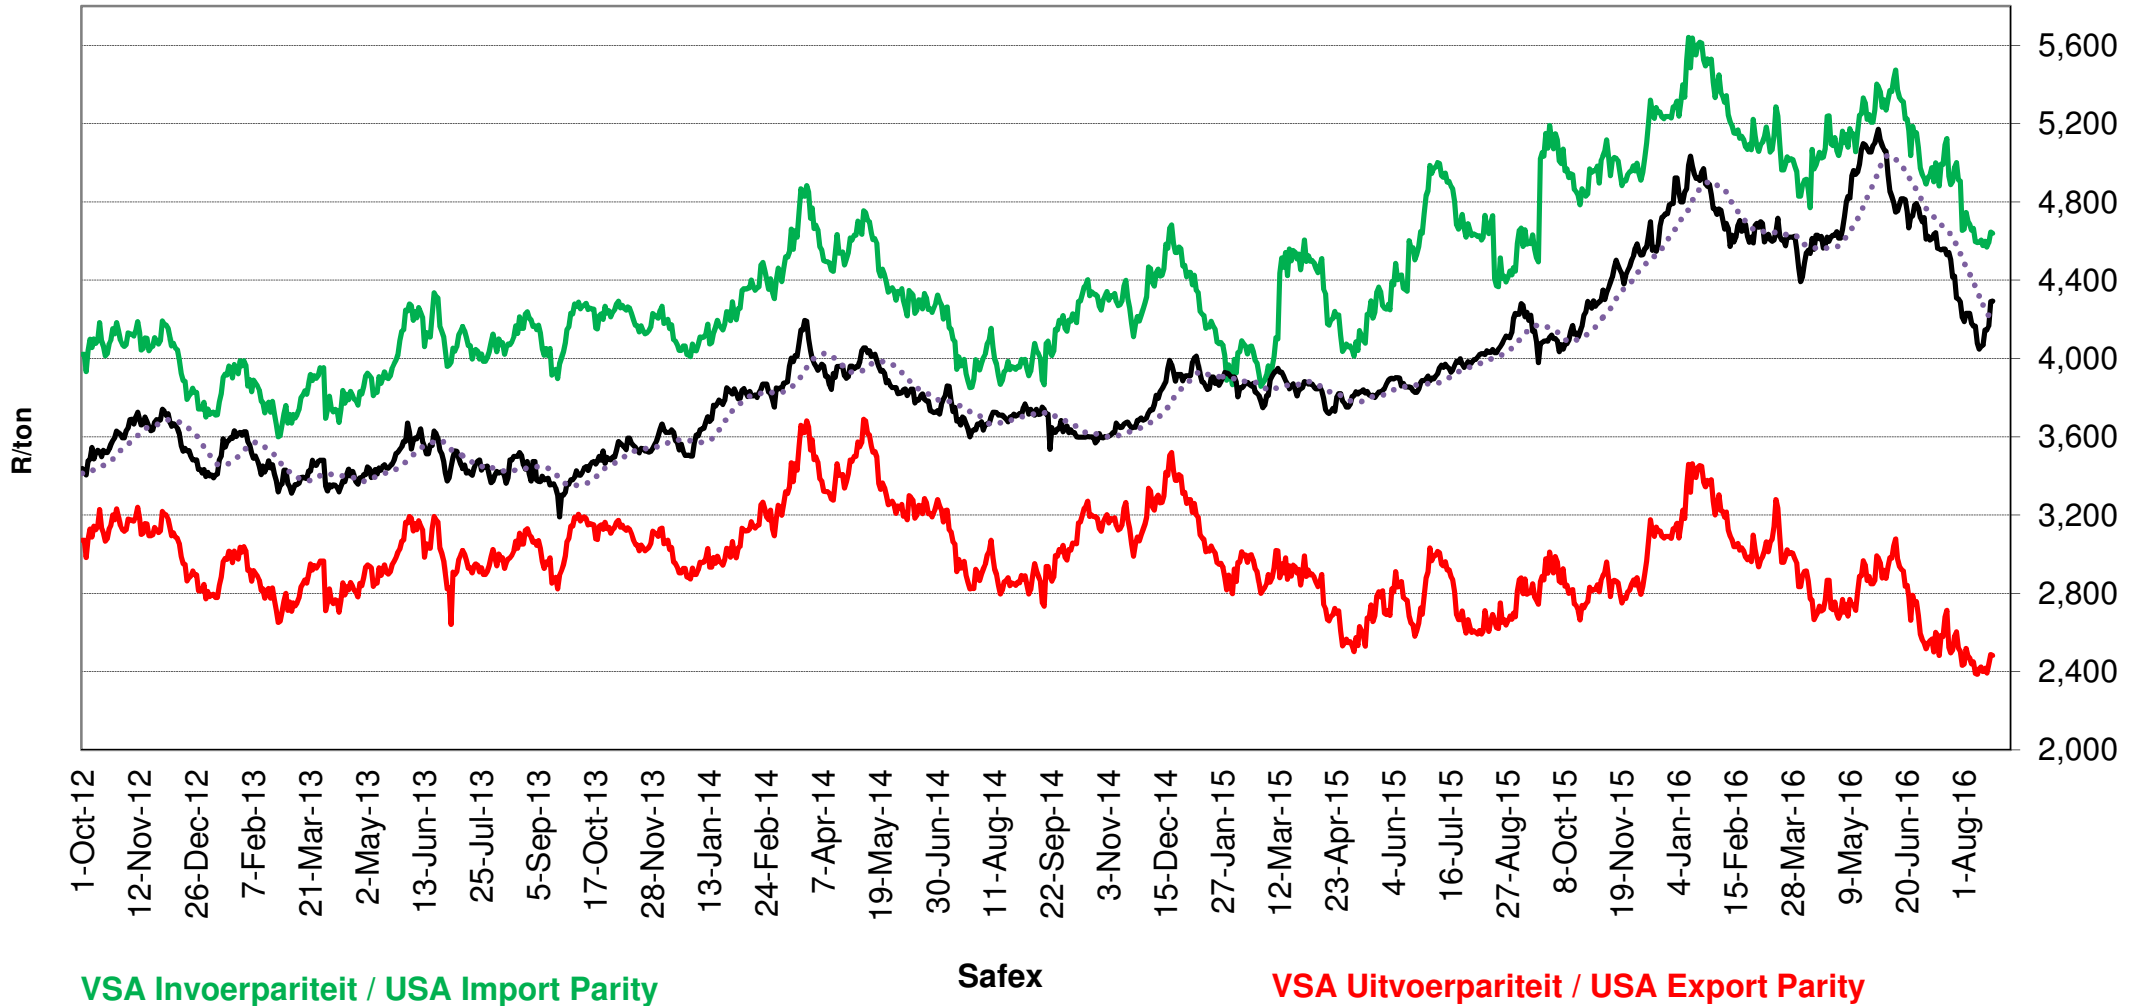

PRYSE VAN RSA EN ARGENTYNSE KORING GELEWER IN RANDFONTEIN
PRICES OF RSA AND ARGENTINEAN WHEAT DELIVERED IN RANDFONTEIN

Source: Grain SA

PRYSE VAN SUID AFRIKAANSE EN VSA KORING GELEWER IN RANDFONTEIN
PRICES OF SOUTH AFRICAN AND USA WHEAT DELIVERED IN RANDFONTEIN