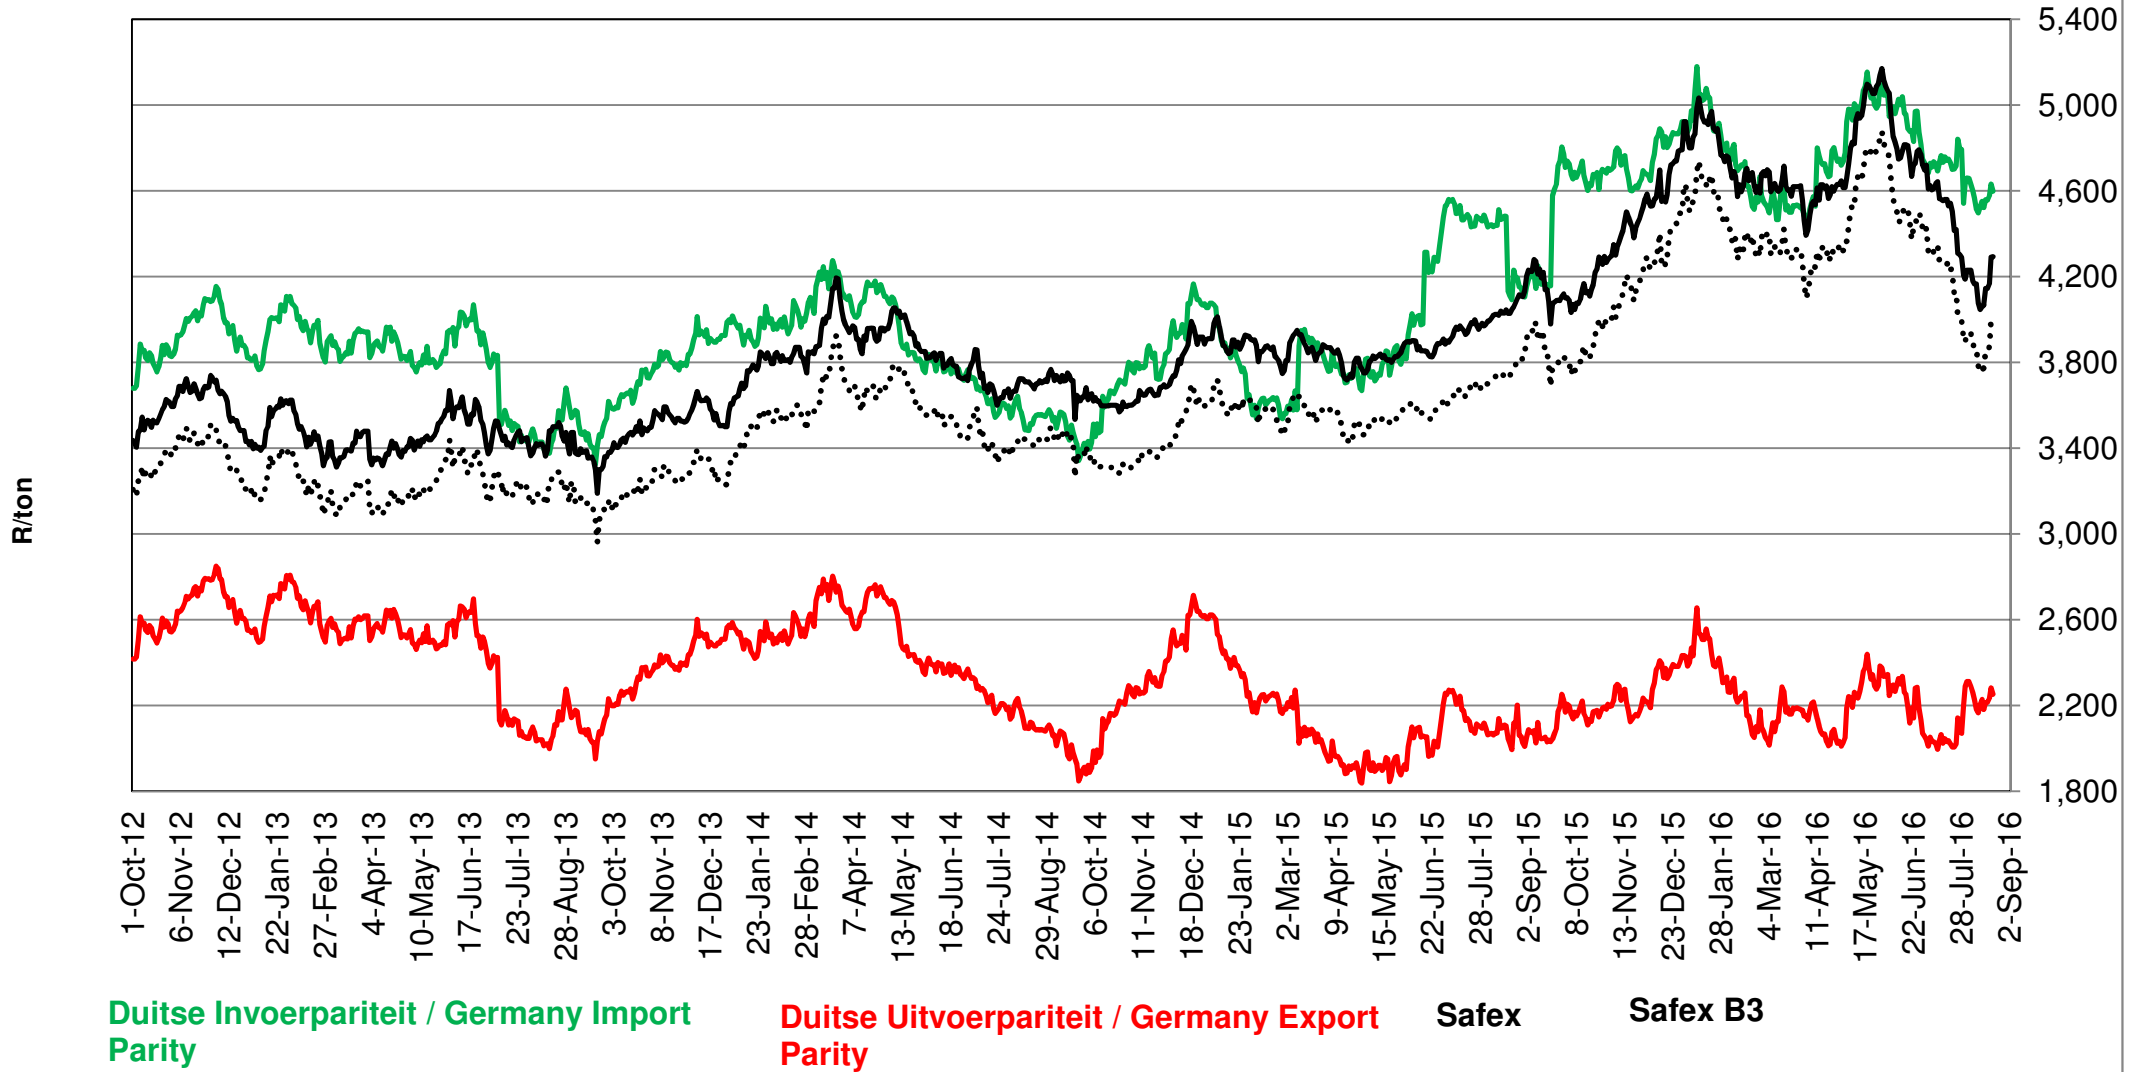

PRYSE VAN RSA EN ARGENTYNSE KORING GELEWER IN RANDFONTEIN
PRICES OF RSA AND ARGENTINEAN WHEAT DELIVERED IN RANDFONTEIN

Source: Grain SA

PRYSE VAN SUID AFRIKAANSE EN VSA KORING GELEWER IN RANDFONTEIN
PRICES OF SOUTH AFRICAN AND USA WHEAT DELIVERED IN RANDFONTEIN

Source: Grain SA

PRYSE VAN KORING GELEWER IN RANDFONTEIN PRICES OF WHEAT DELIVERED IN RANDFONTEIN

Source: Grain SA

**PRYSE VAN RSA EN DUITSE KORING GELEWER IN RANDFONTEIN
 PRICES OF RSA AND GERMAN WHEAT DELIVERED IN RANDFONTEIN**