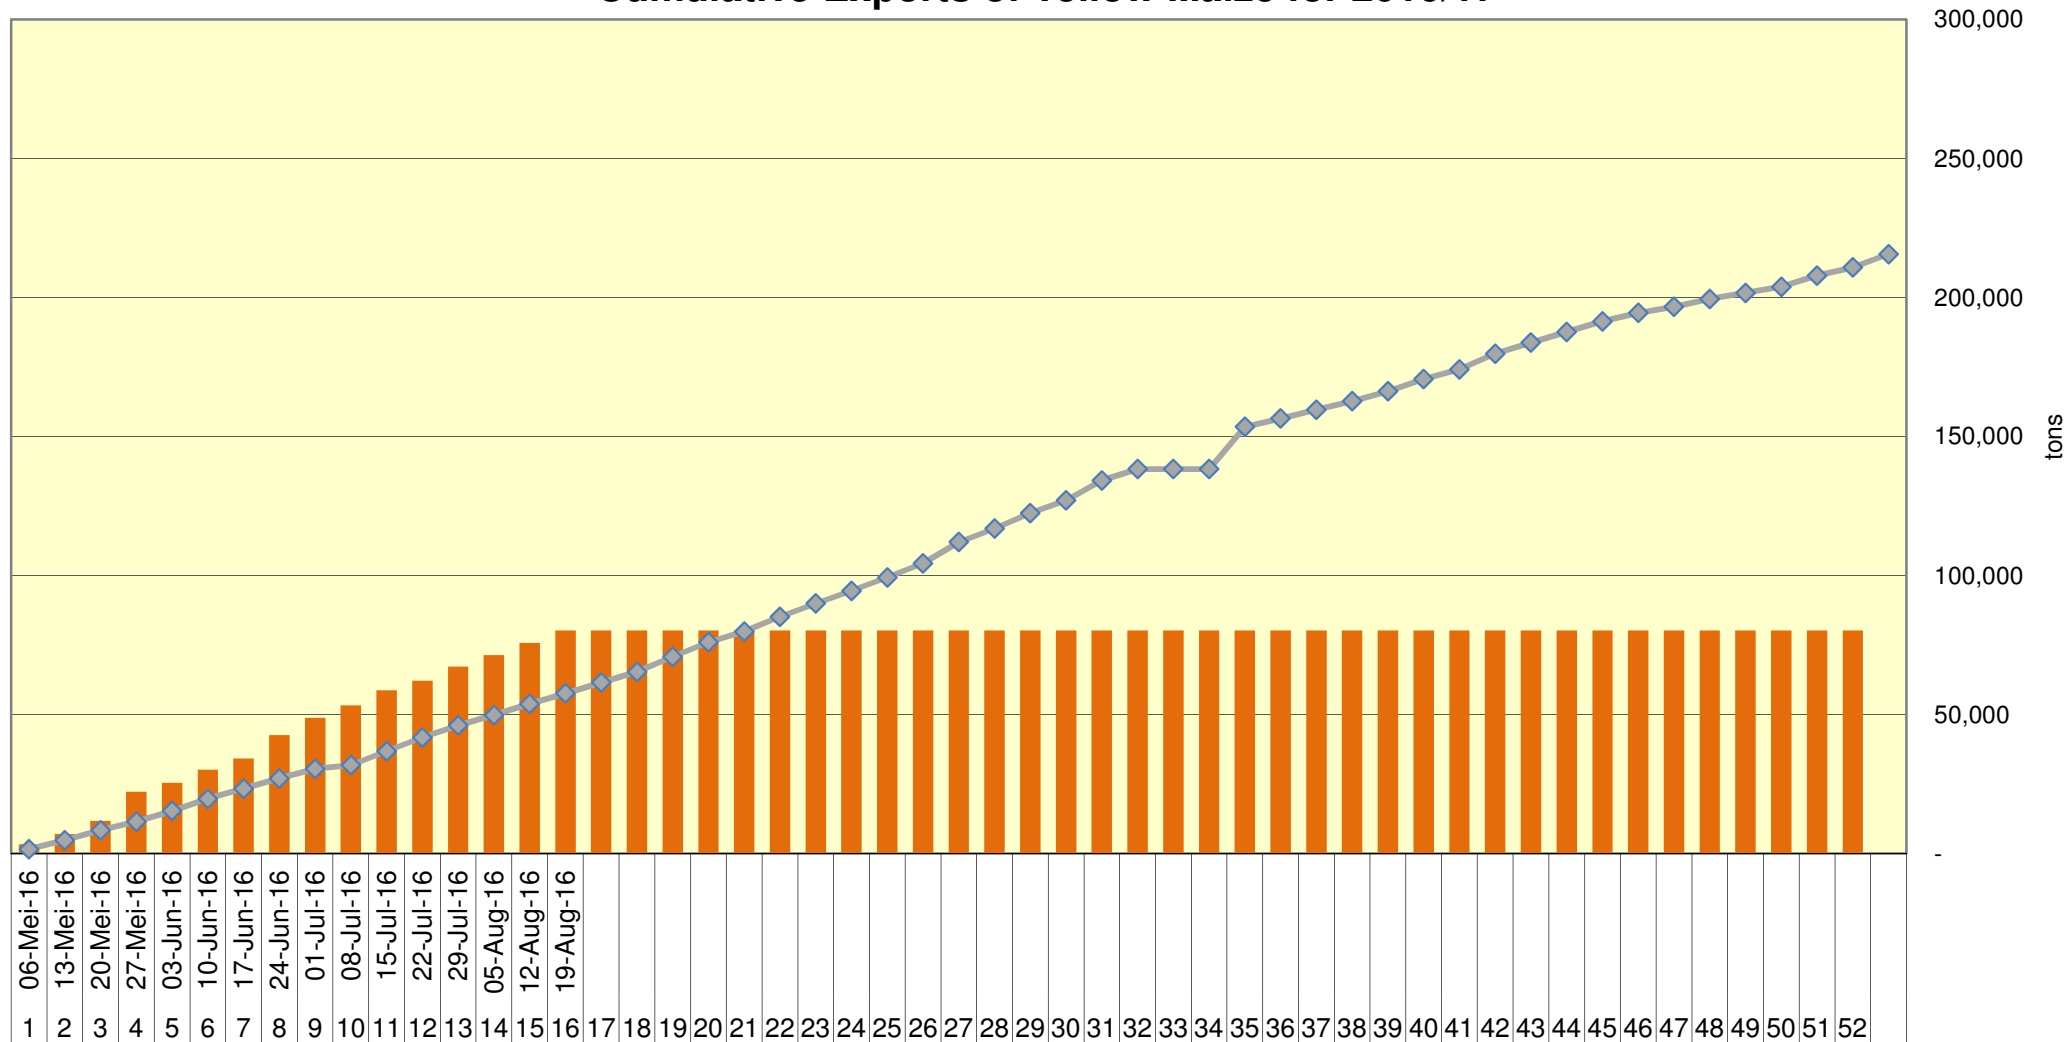

Cumulative Exports of Yellow Maize for 2016/17

■ SAGIS: WEEKLIKSE INVOERE EN UITVOERE 2016/17 Bemarkingseisoen
◆ SAGIS: WEEKLIKSE INVOERE EN UITVOERE 2015/16 Bemarkingseisoen