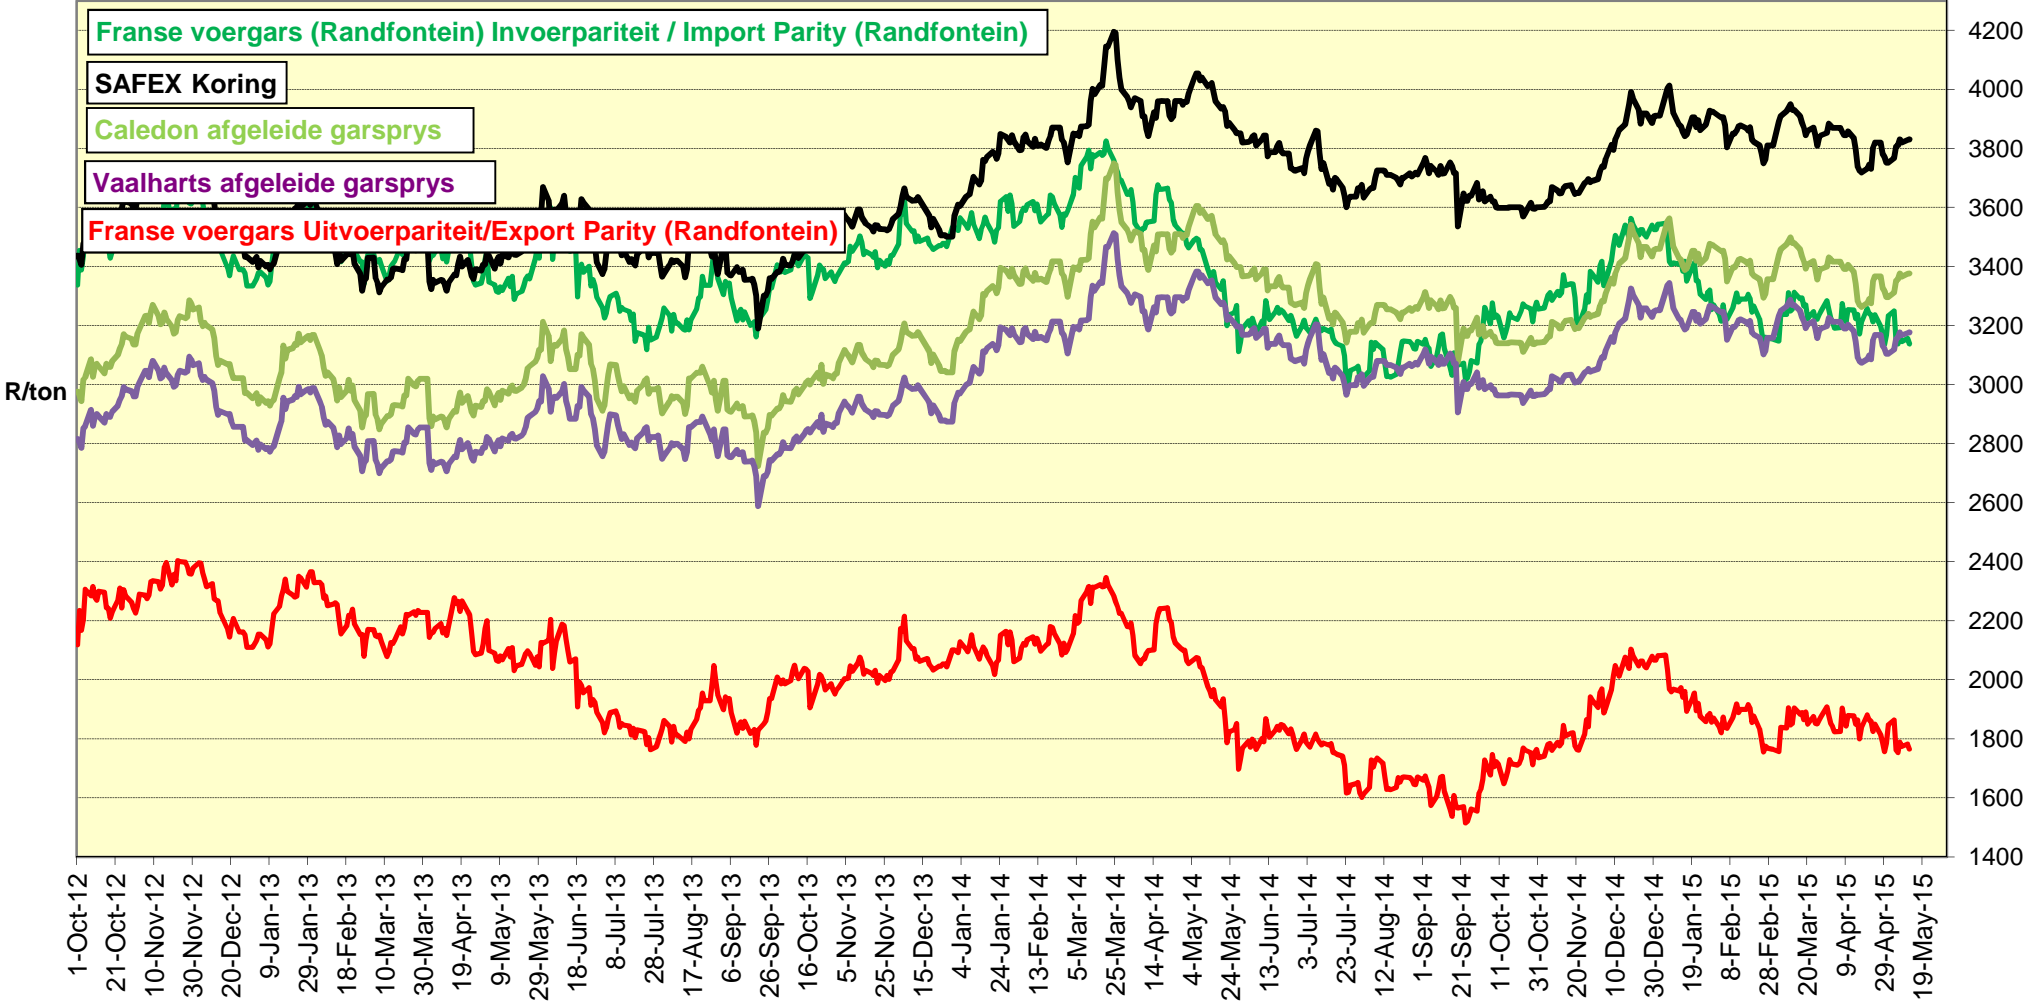

PRYSE VAN GARS GELEWER IN RANDFONTEIN PRICES OF BARLEY DELIVERED IN RANDFONTEIN