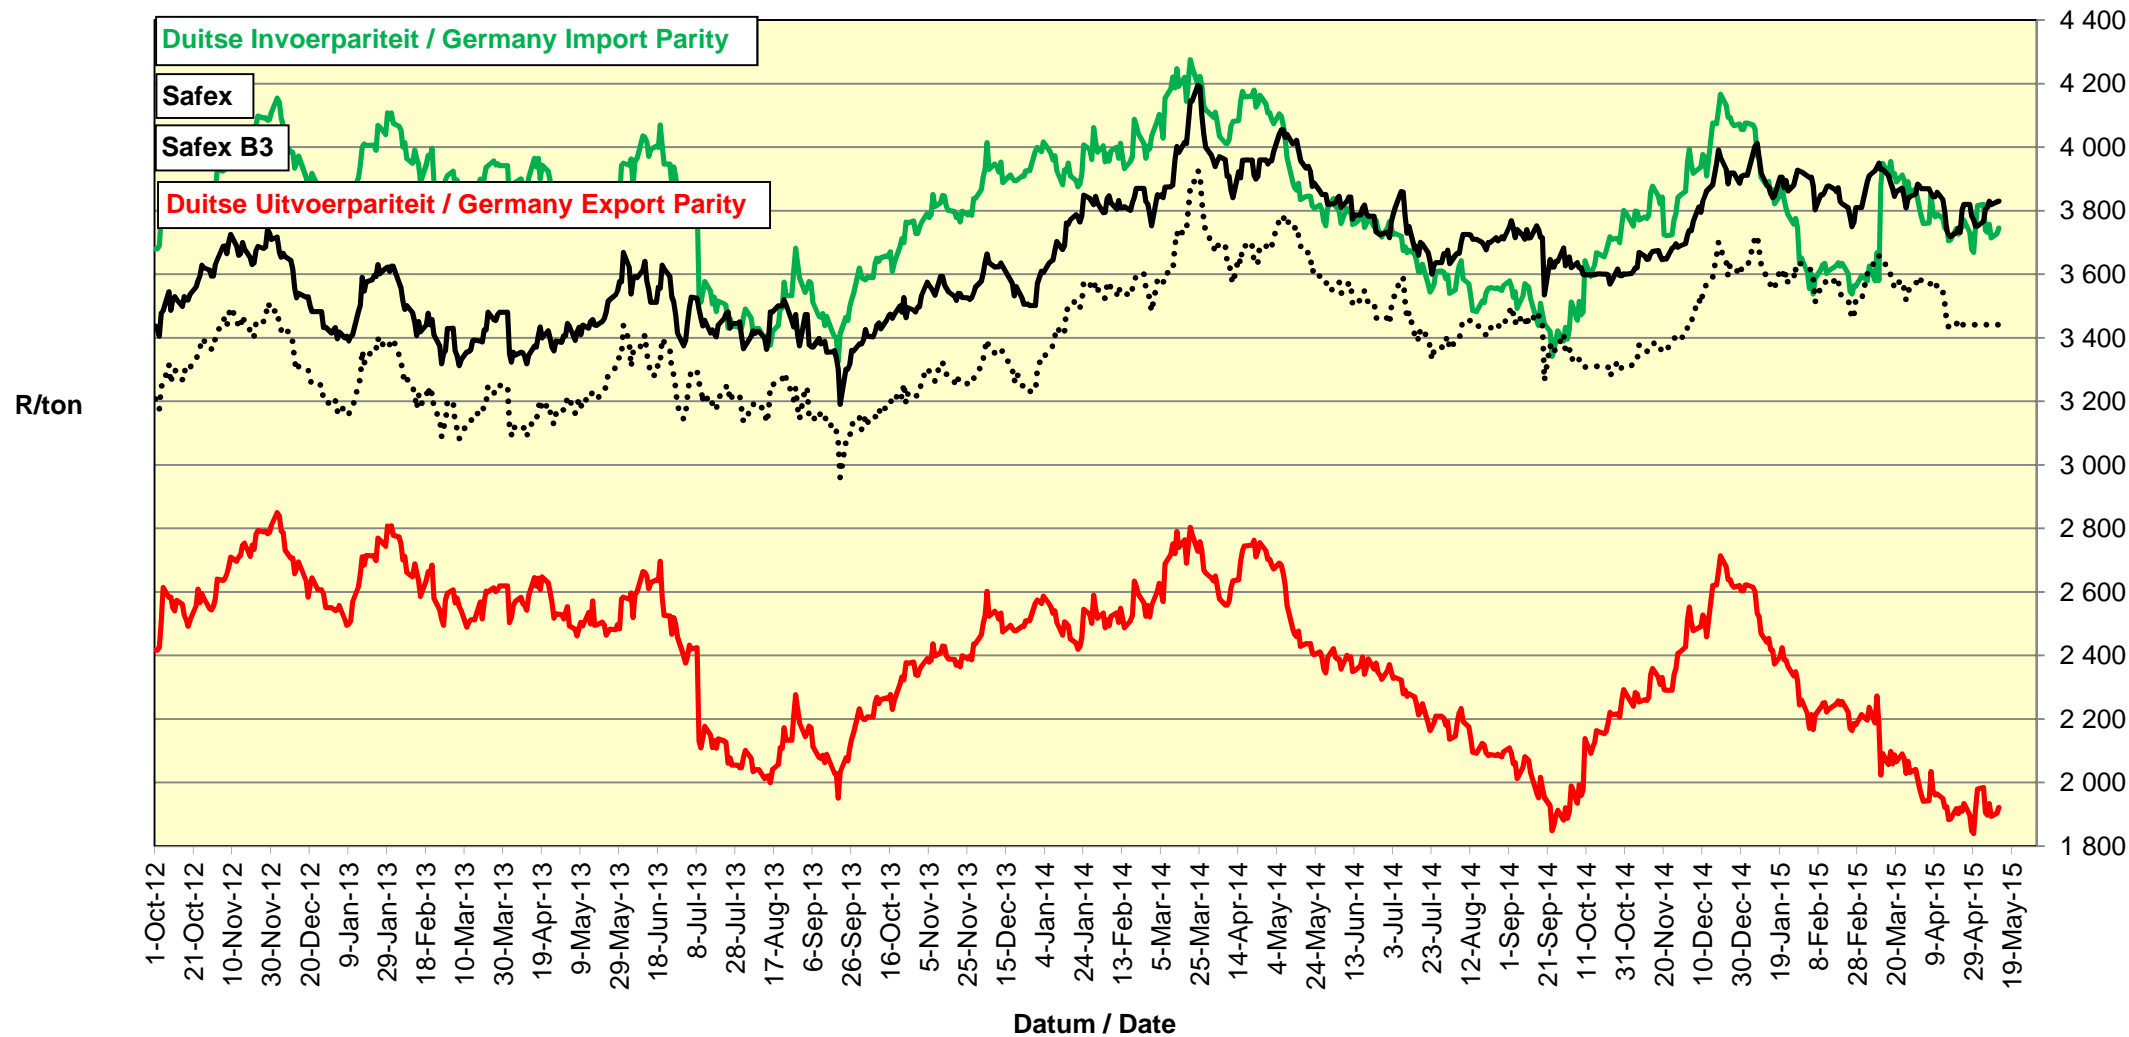

PRYSE VAN RSA EN DUITSE KORING GELEWER IN RANDFONTEIN PRICES OF RSA AND GERMAN WHEAT DELIVERED IN RANDFONTEIN