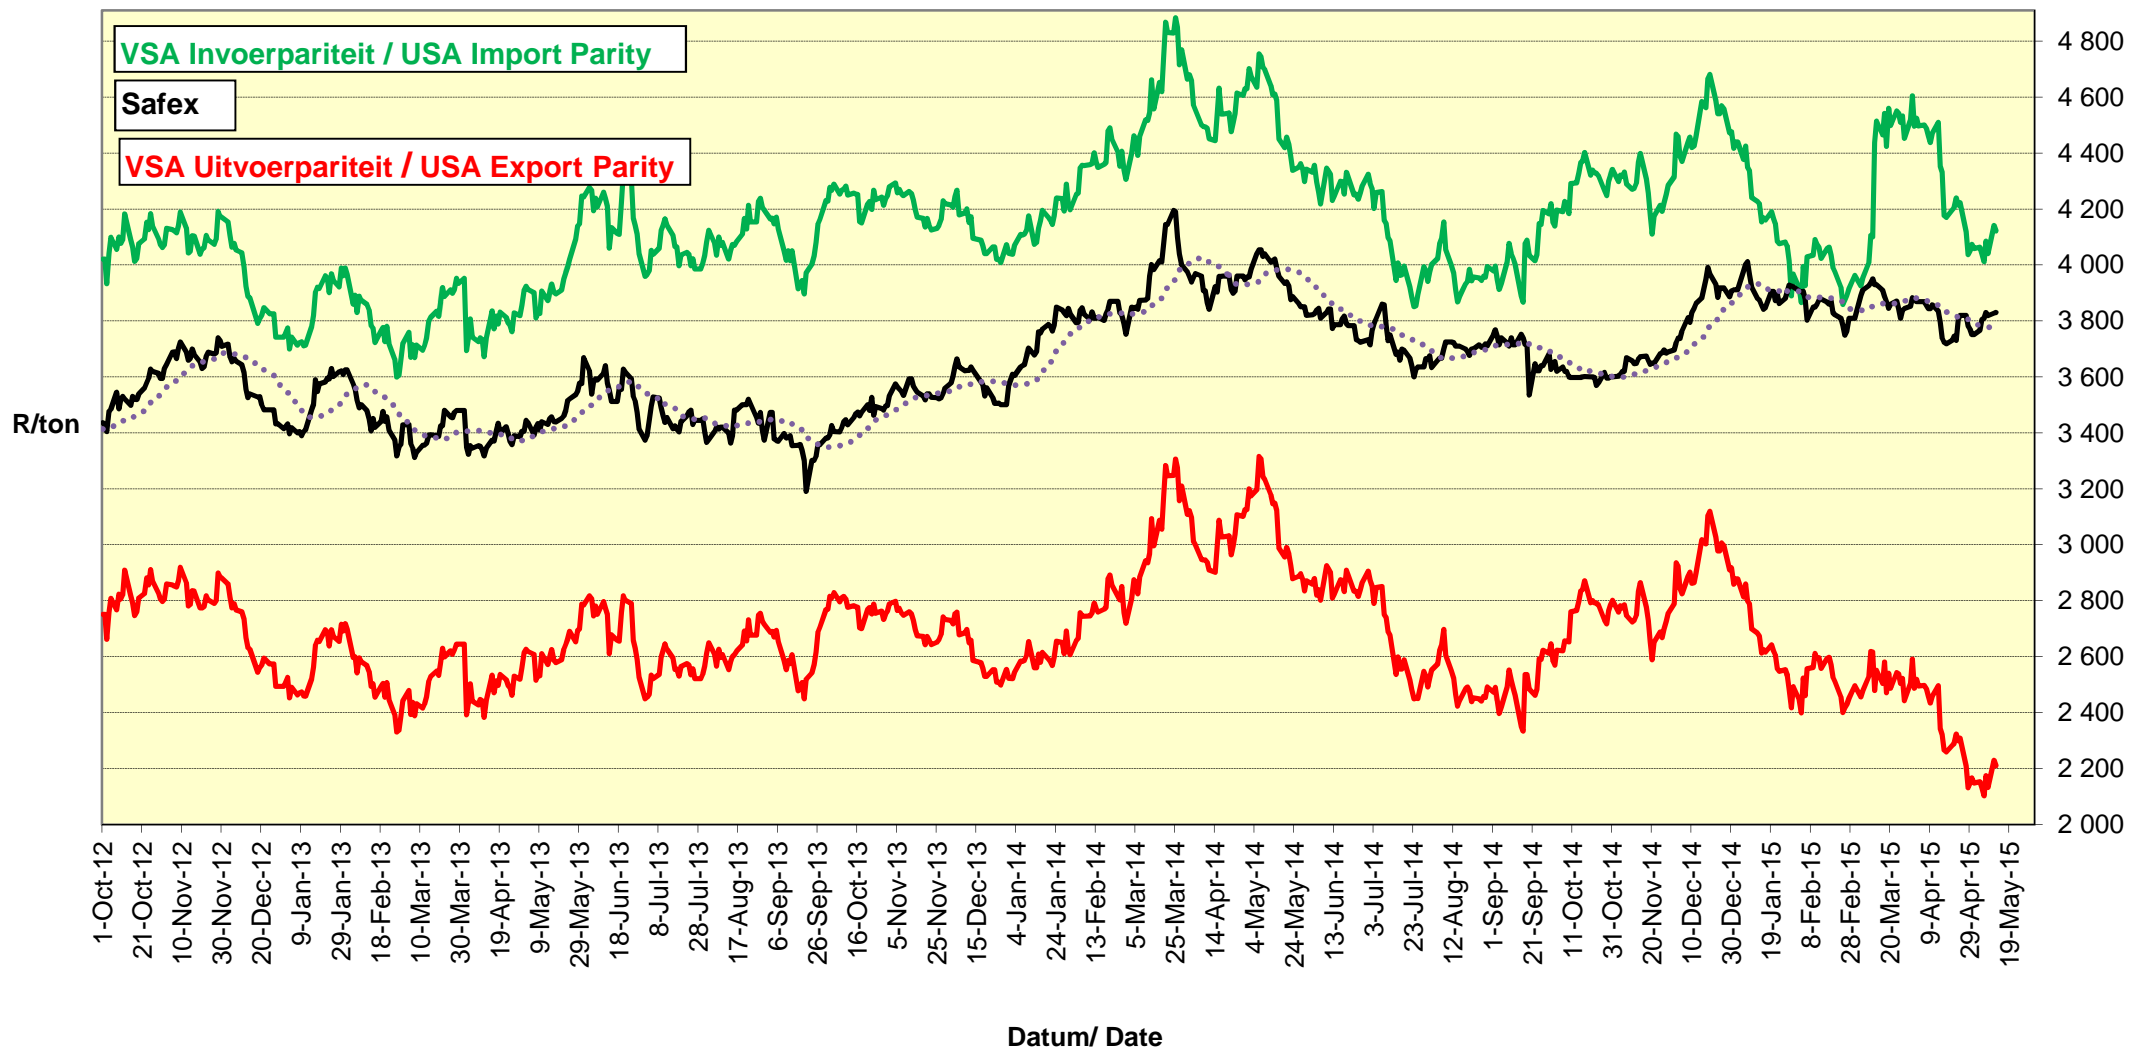

PRYSE VAN RSA EN ARGENTYNSE KORING GELEWER IN RANDFONTEIN

PRICES OF RSA AND ARGENTINEAN WHEAT DELIVERED IN RANDFONTEIN

PRYSE VAN SUID AFRIKAANSE EN VSA KORING GELEWER IN RANDFONTEIN
PRICES OF SOUTH AFRICAN AND USA WHEAT DELIVERED IN RANDFONTEIN