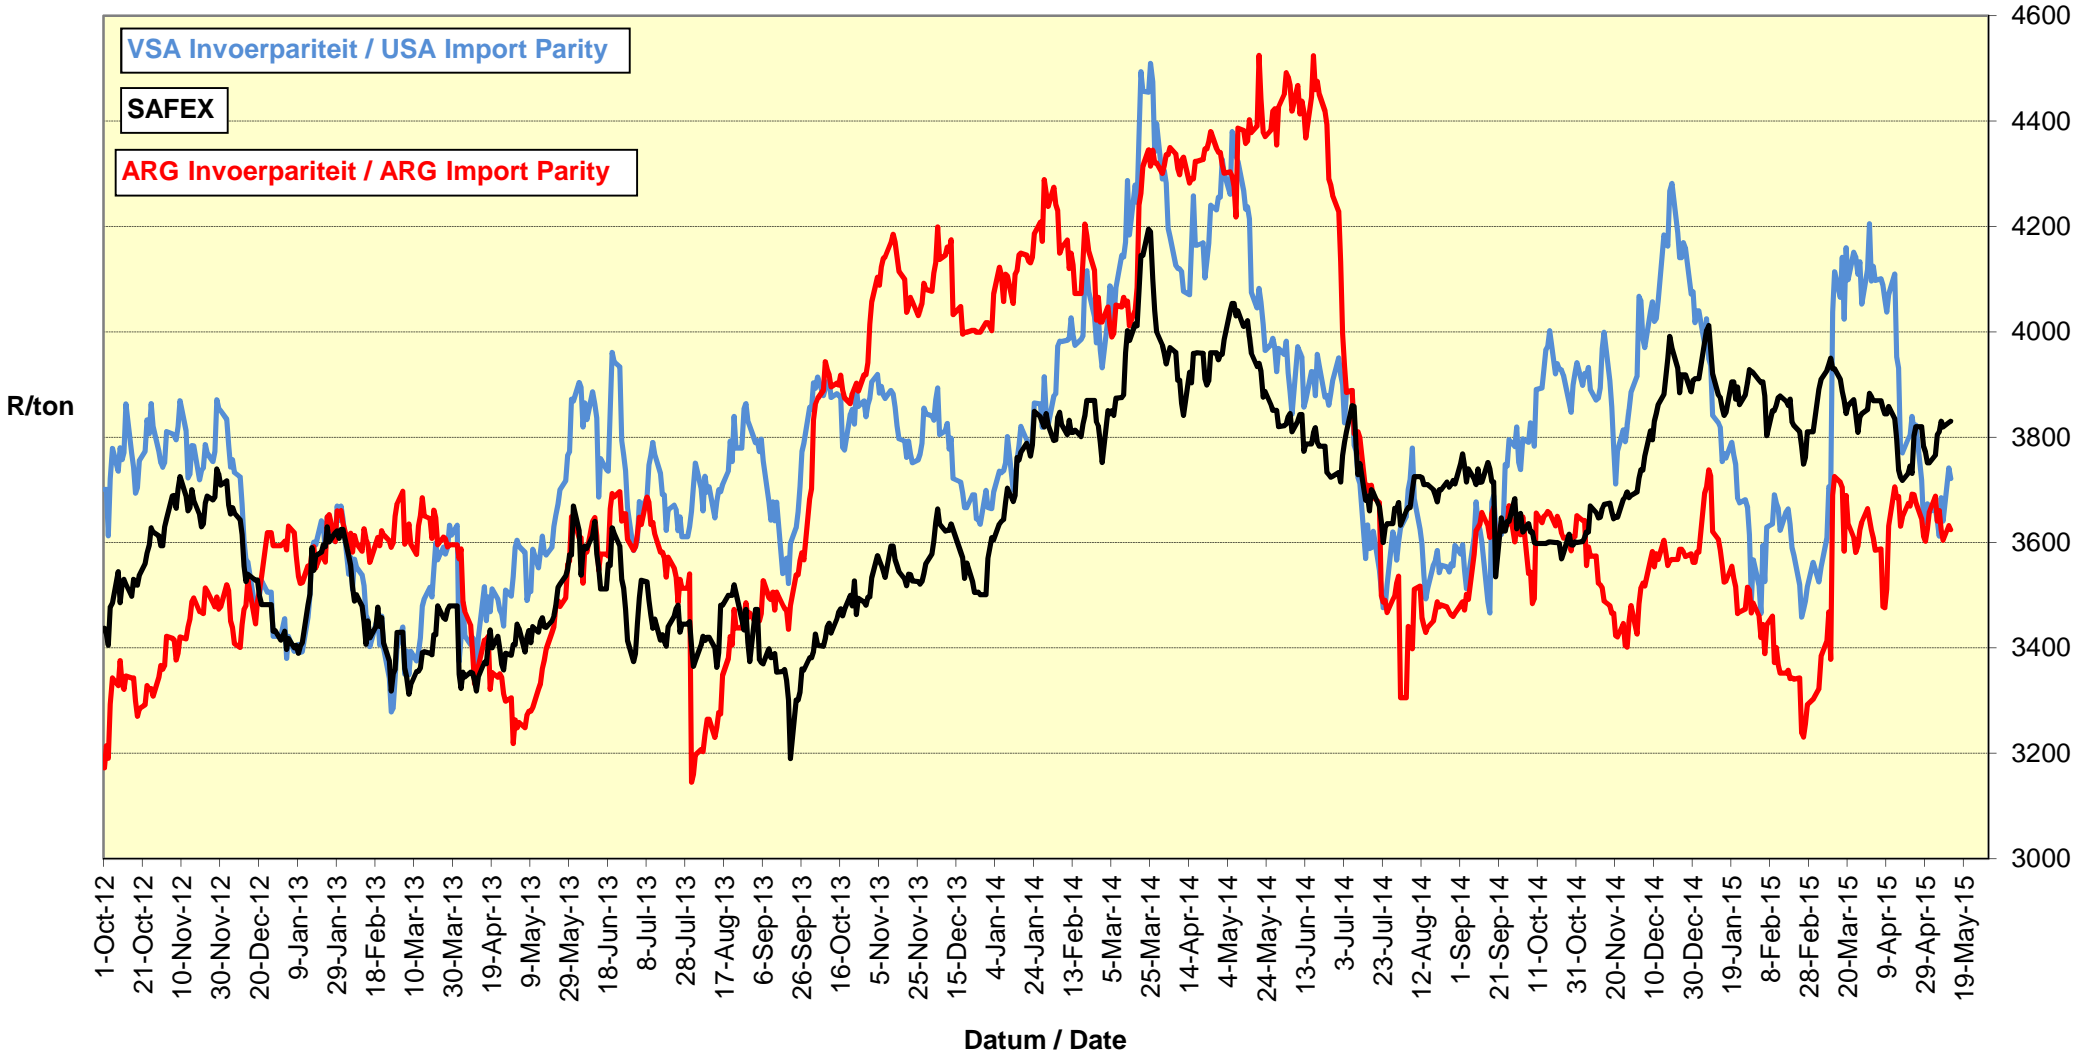

**PRYSE VAN KORING GELEWER IN DURBAN HAWE
PRICES OF WHEAT DELIVERED IN DURBAN HARBOUR**