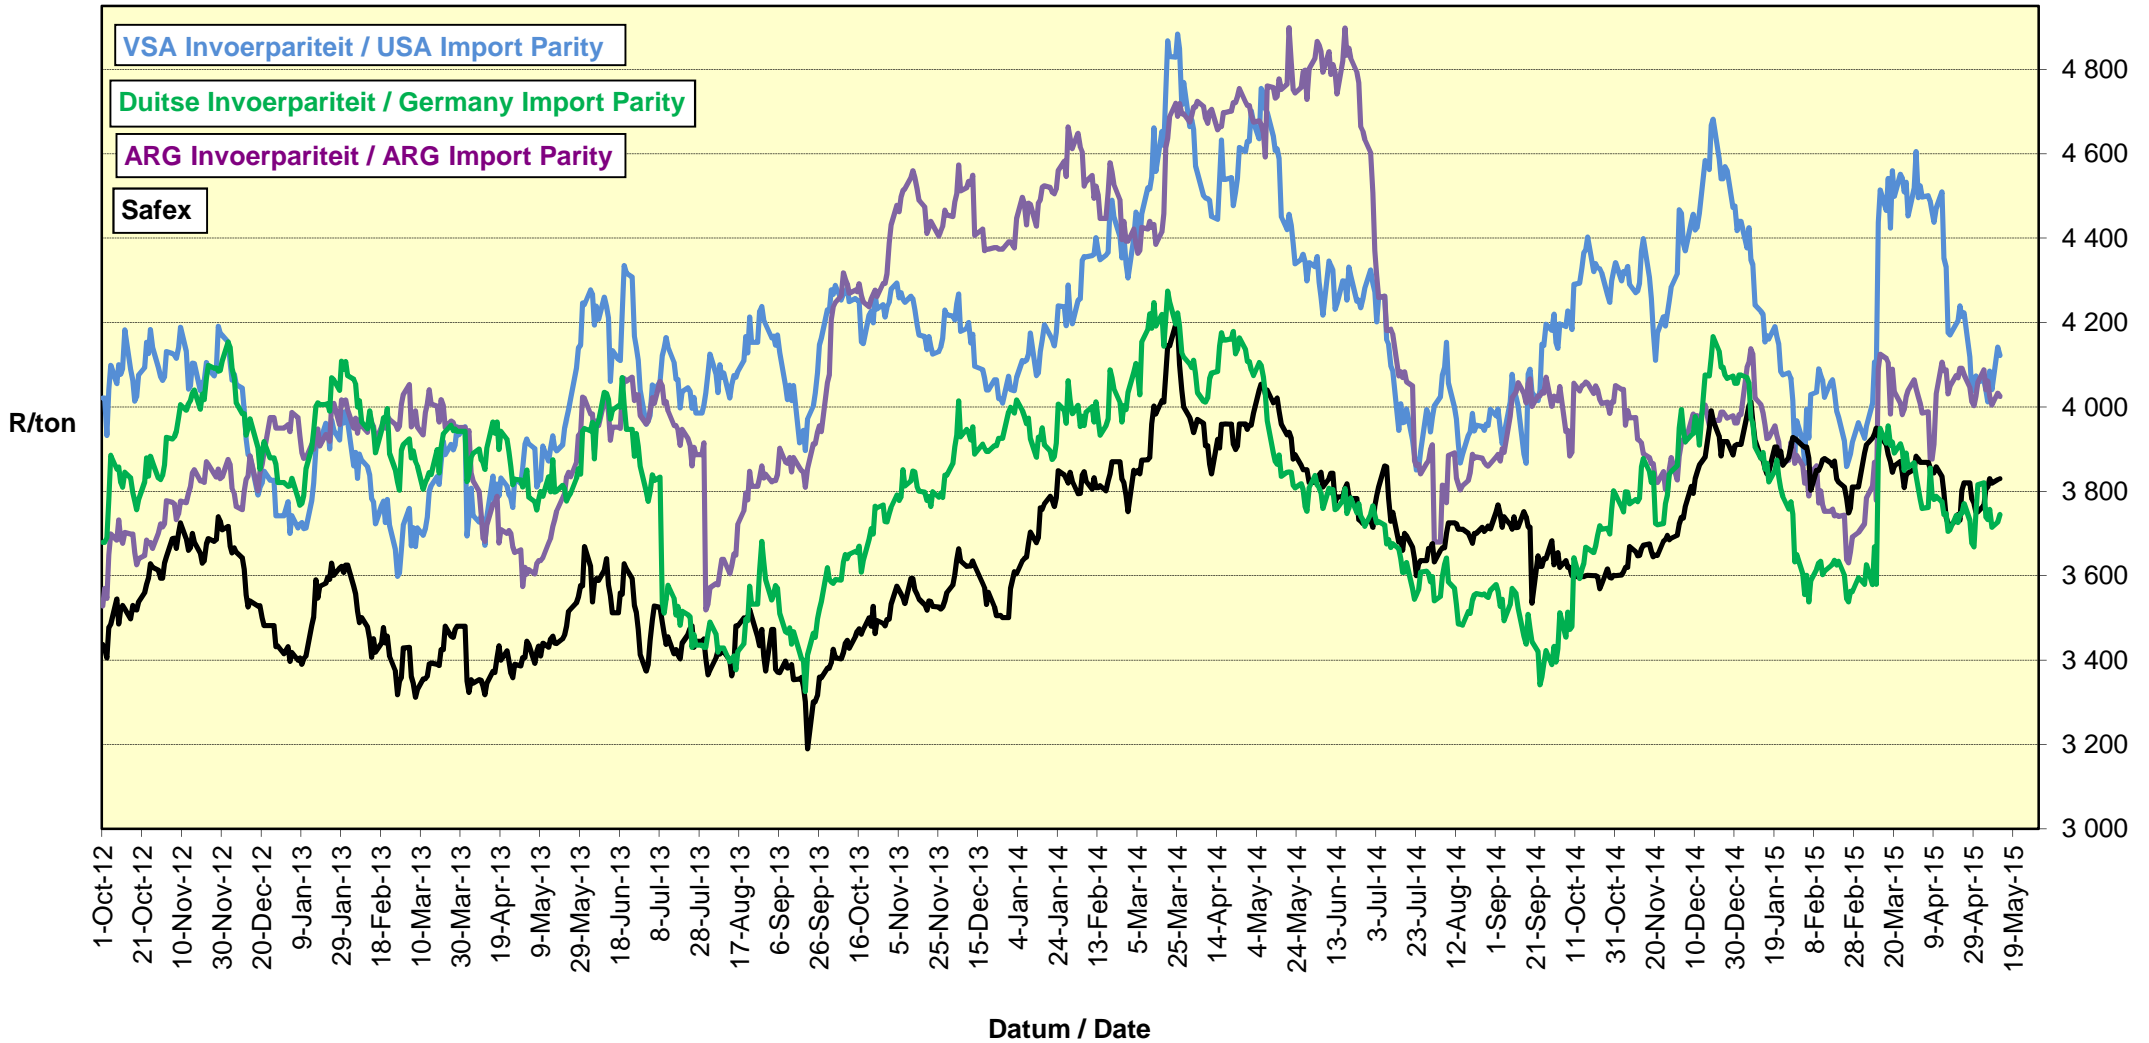

PRYSE VAN KORING GELEWER IN RANDFONTEIN PRICES OF WHEAT DELIVERED IN RANDFONTEIN