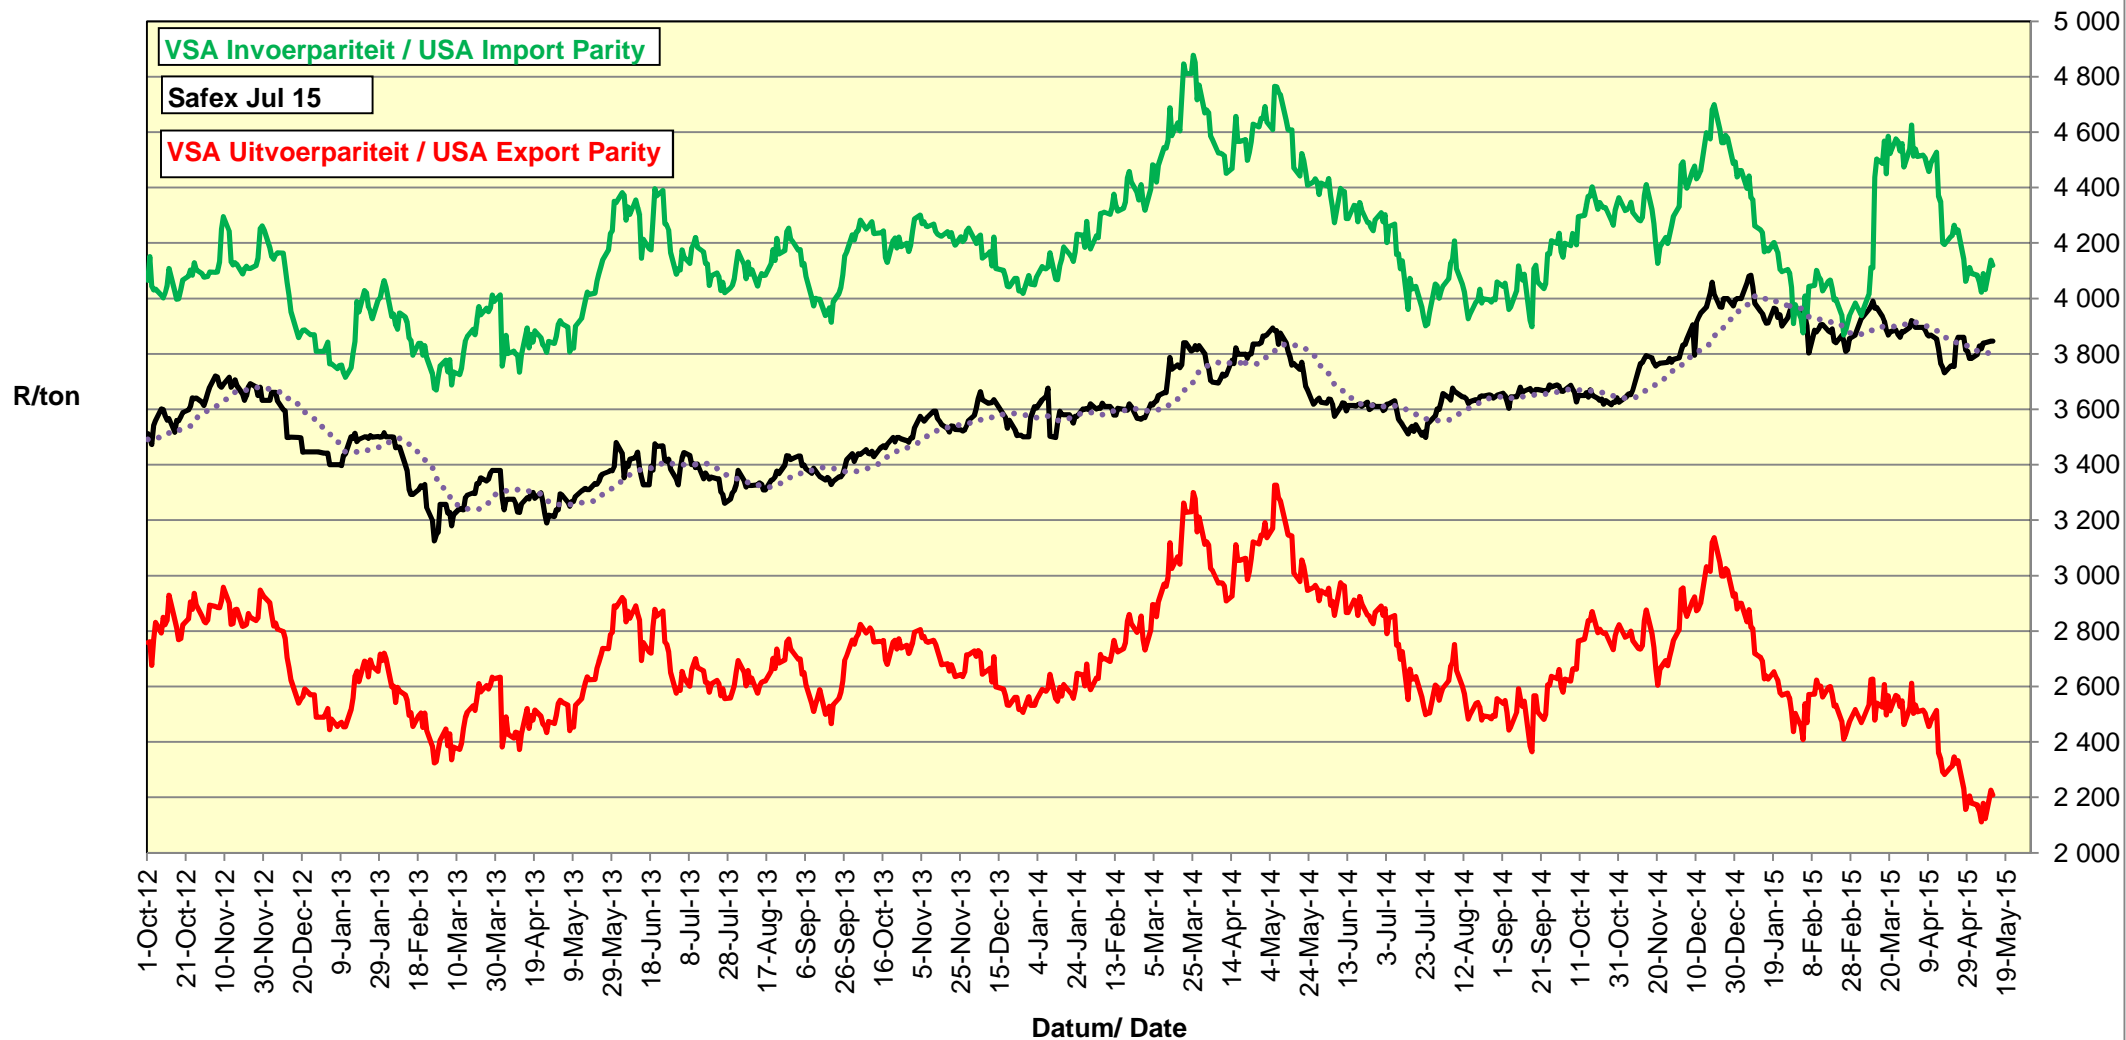

PRYSE VAN HRW KORING VIR LEWERING IN JUL 2015 (RANDFONTEIN)

PRICES OF HRW WHEAT DELIVERED IN JUL 2015 (RANDFONTEIN)