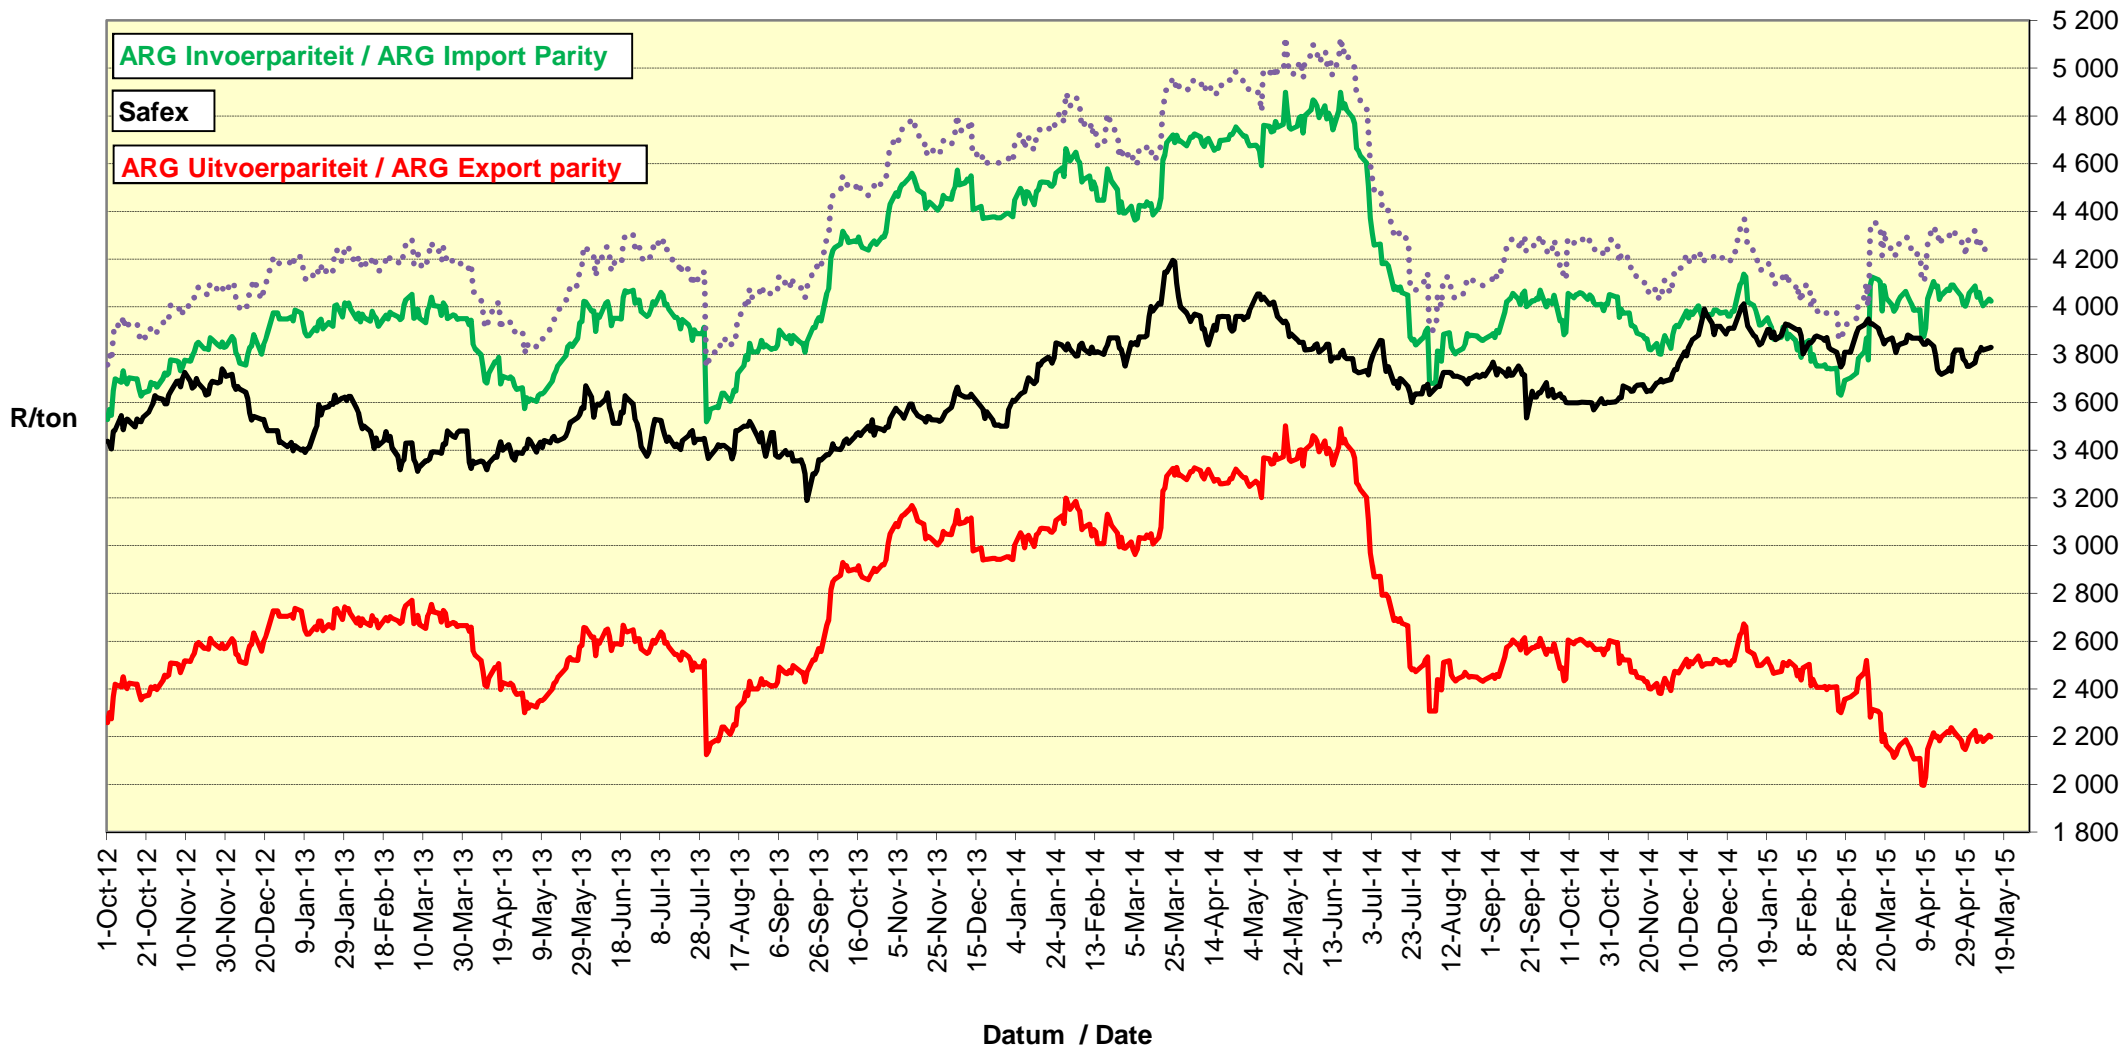

PRYSE VAN RSA EN ARGENTYNSE KORING GELEWER IN RANDFONTEIN

PRICES OF RSA AND ARGENTINEAN WHEAT DELIVERED IN RANDFONTEIN

PRYSE VAN SUID AFRIKAANSE EN VSA KORING GELEWER IN RANDFONTEIN
PRICES OF SOUTH AFRICAN AND USA WHEAT DELIVERED IN RANDFONTEIN