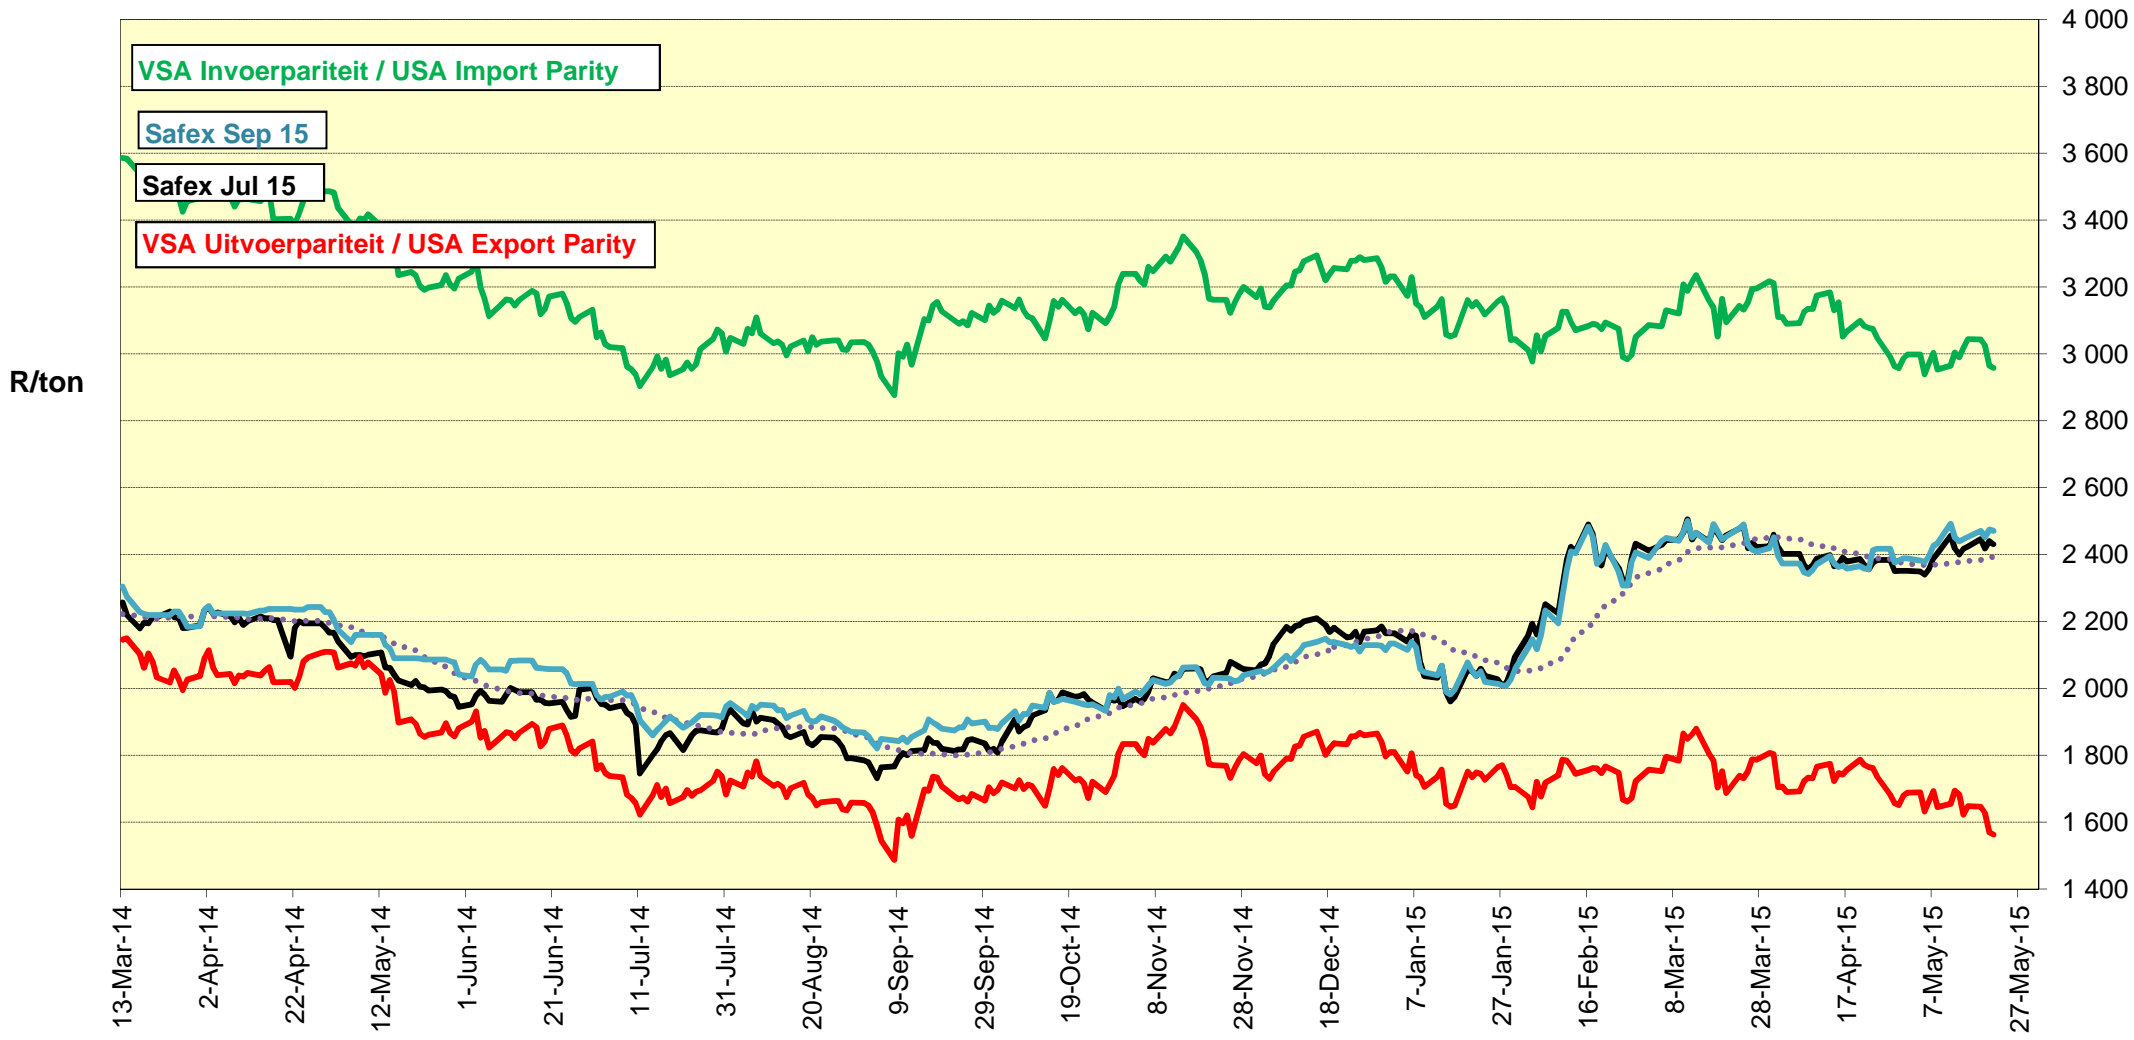

PRYSE VAN VSA GEELMIELIES VIR LEWERING IN SEP 2015 (RANDFONTEIN)
PRICES OF USA YELLOW MAIZE DELIVERED IN SEP 2015 (RANDFONTEIN)