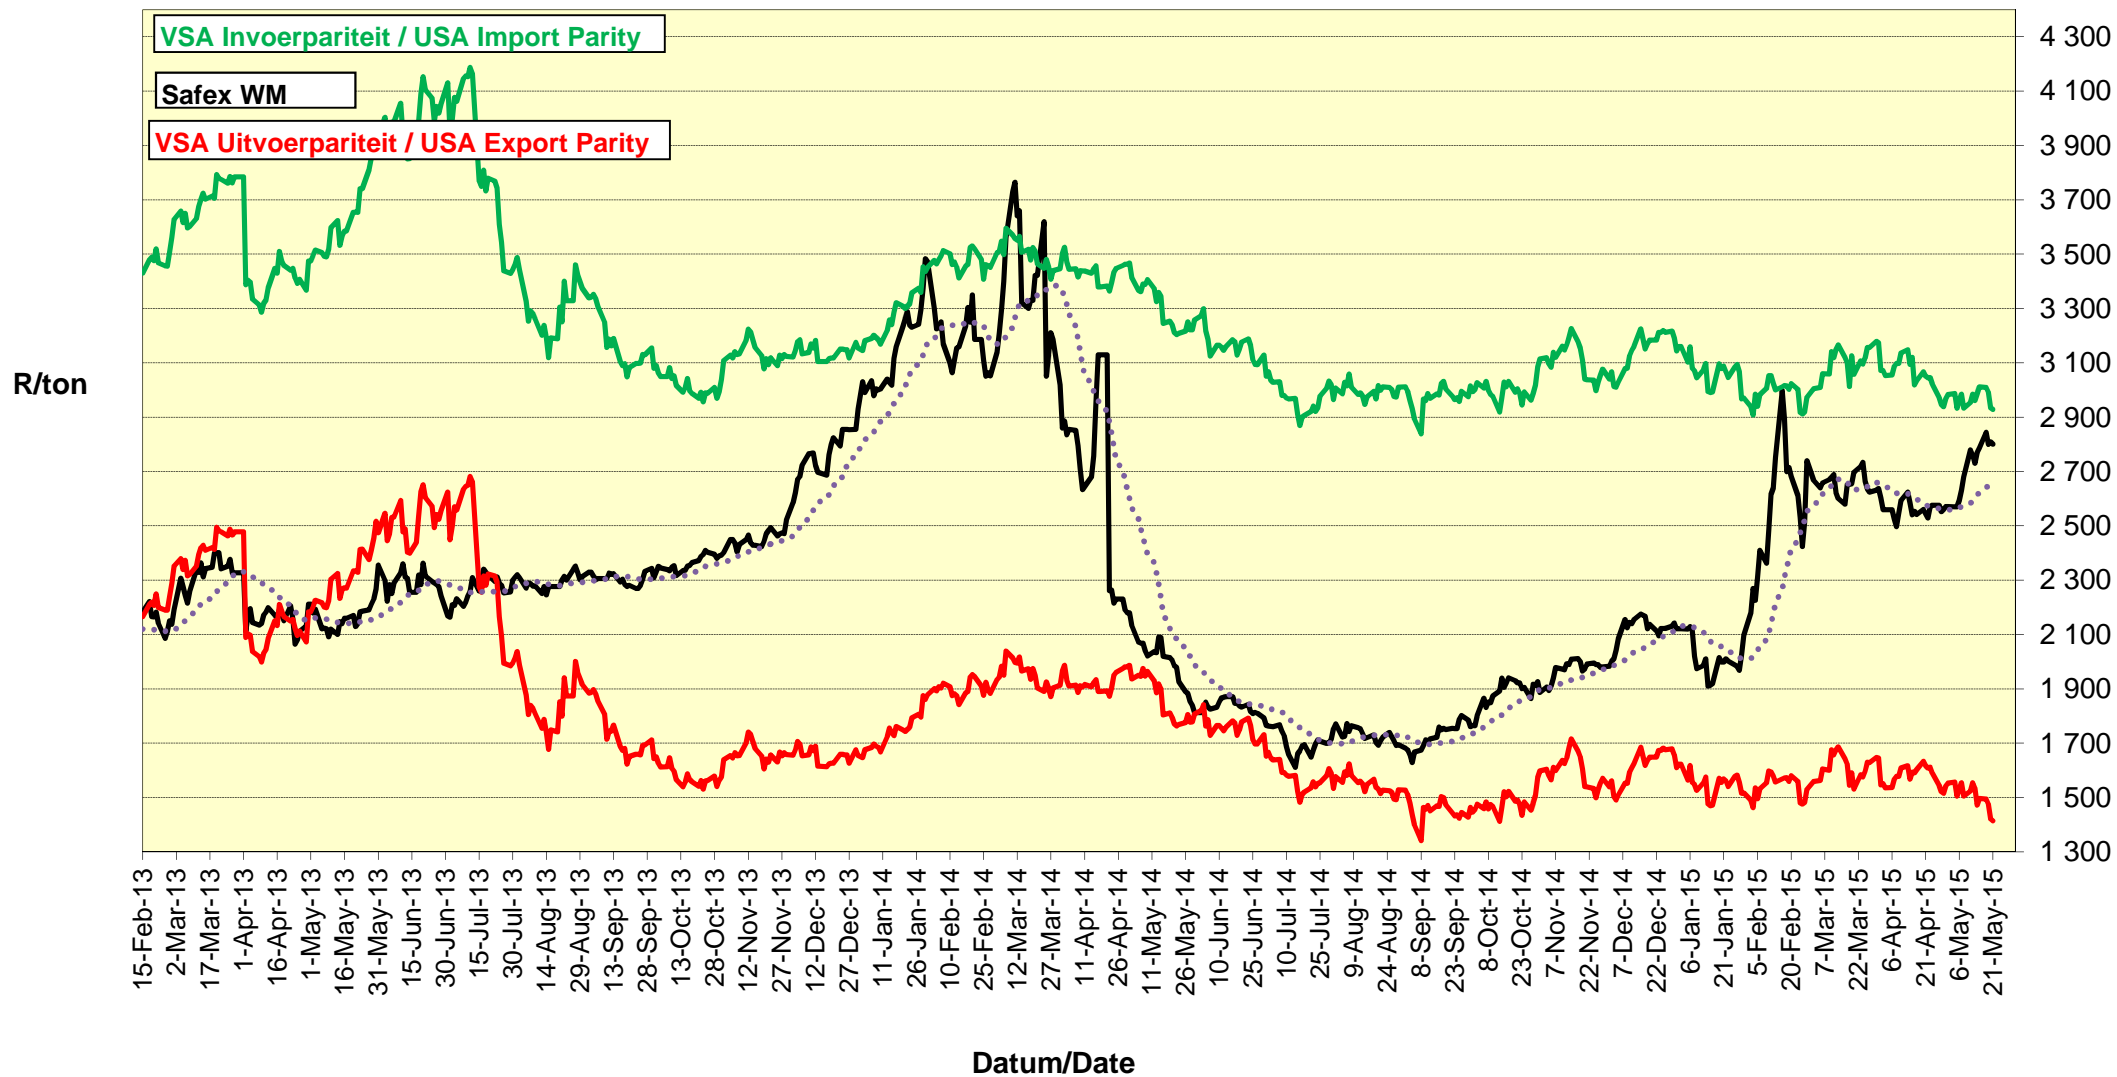

PRYSE VAN VSA WITMIELIES GELEWER IN RANDFONTEIN PRICES OF USA WHITE MAIZE DELIVERED IN RANDFONTEIN