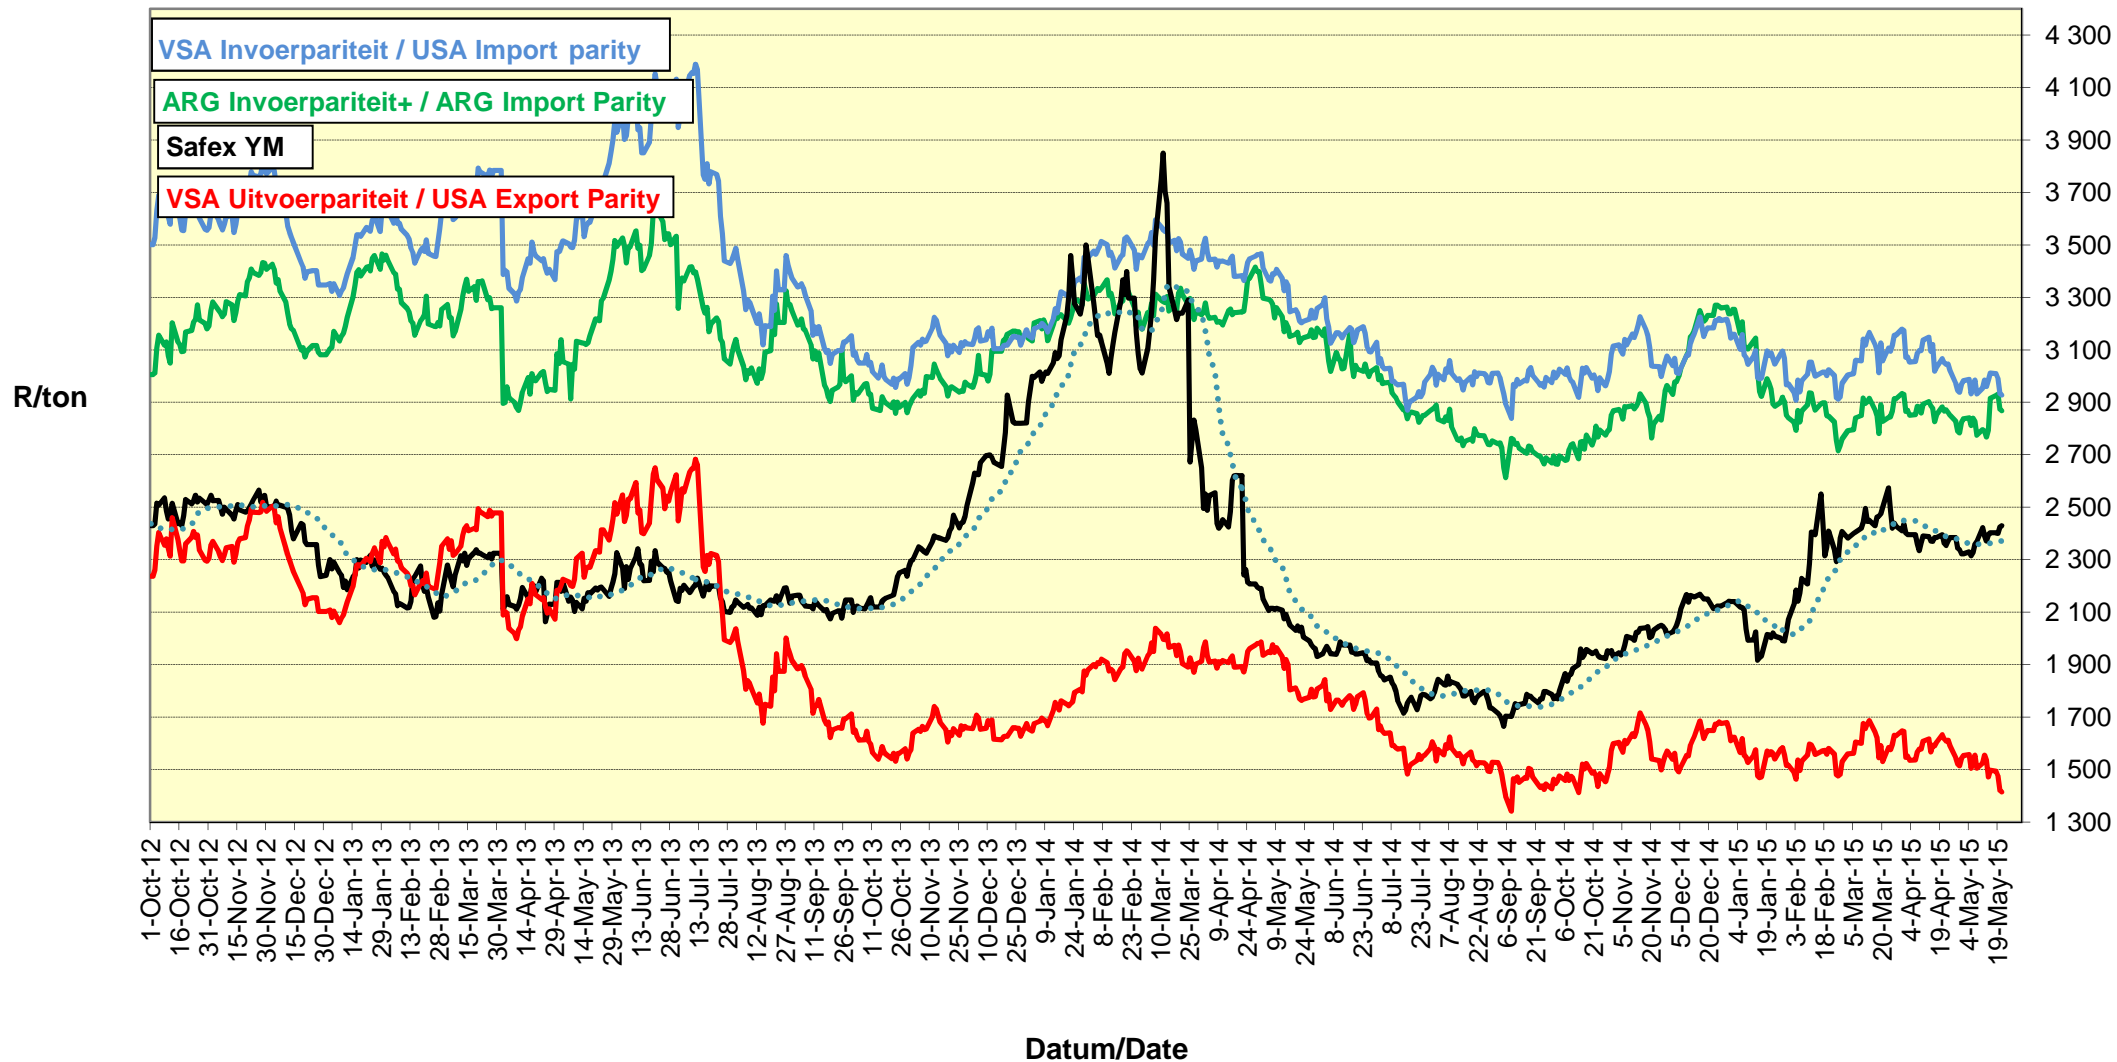

PRYSE VAN GEELMIELIES GELEWER IN RANDFONTEIN PRICES OF YELLOW MAIZE DELIVERED IN RANDFONTEIN