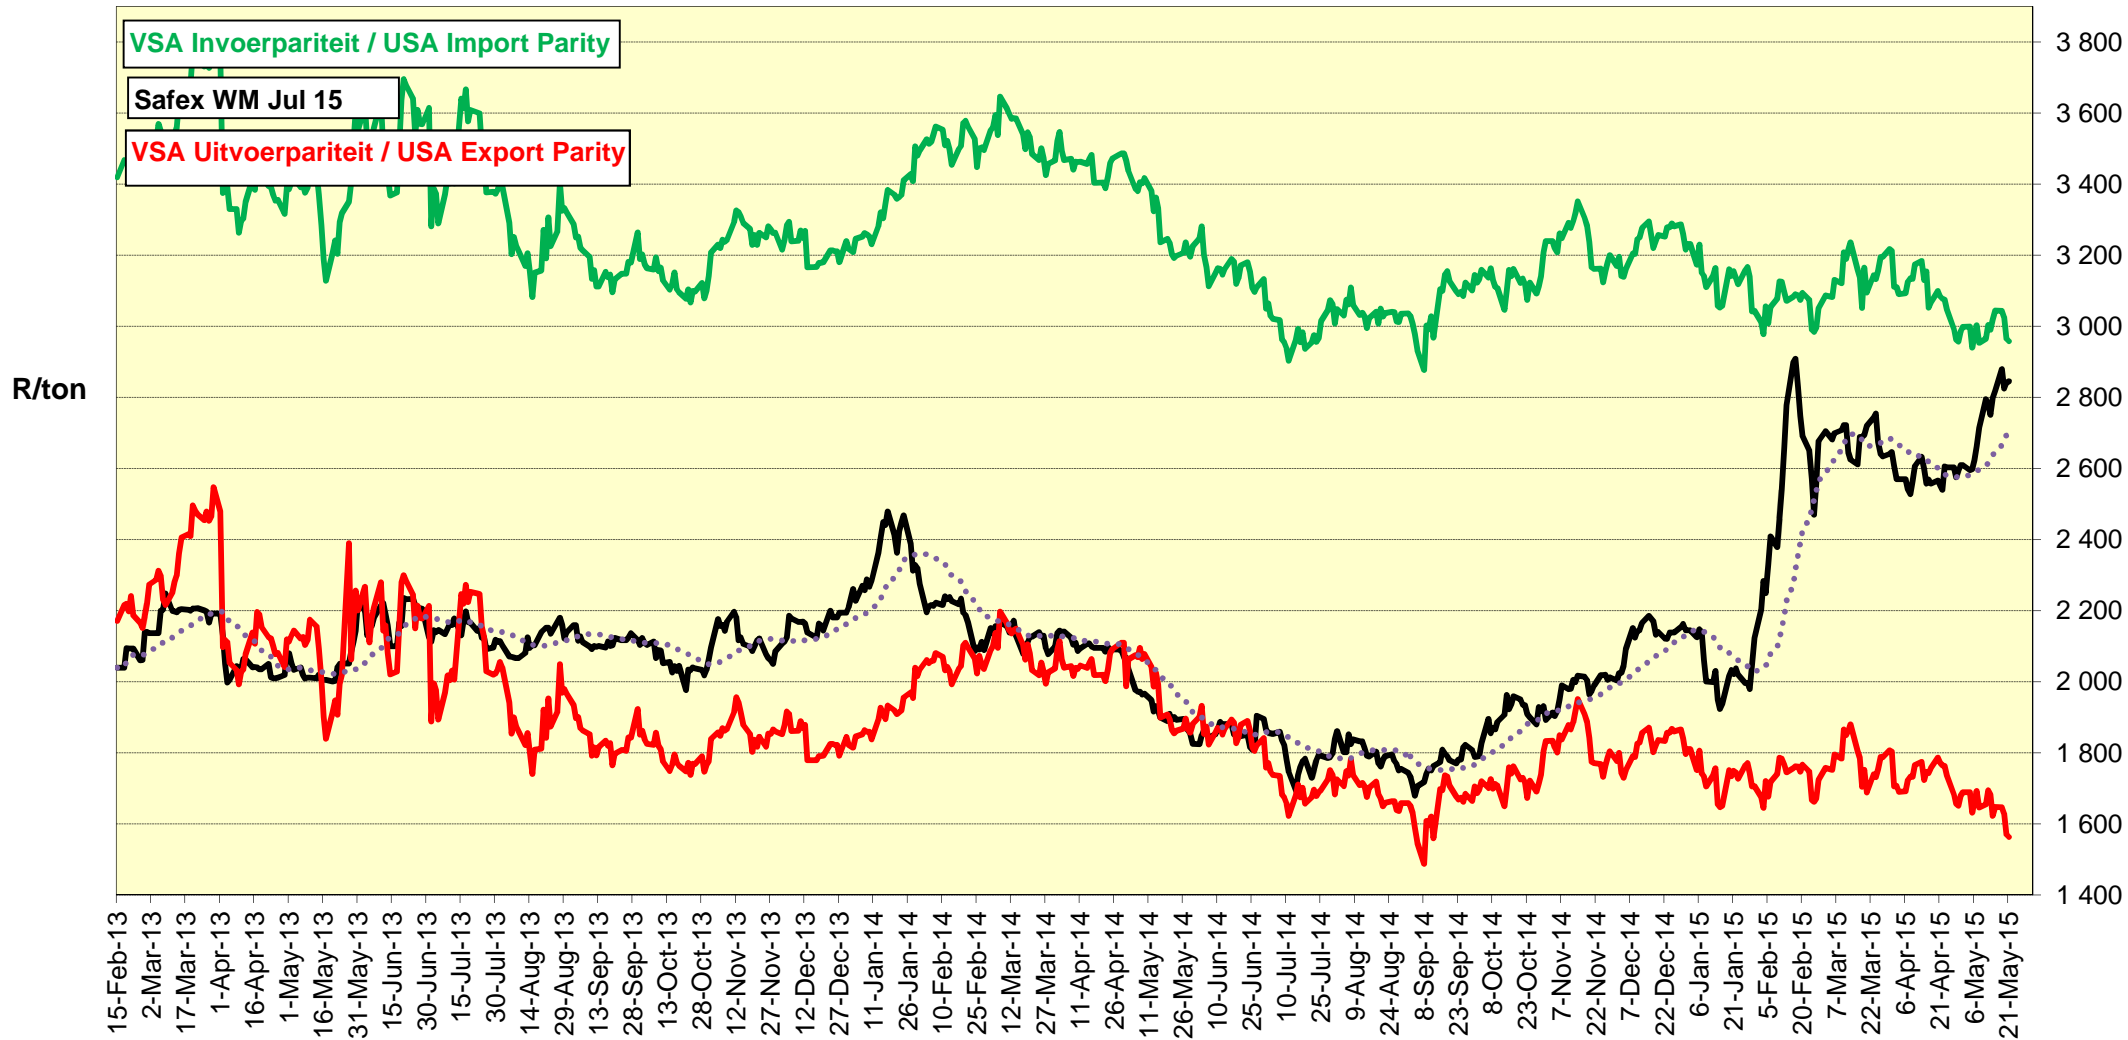

PRYSE VAN VSA WITMIELIES VIR LEWERING IN JUL 2015 (RANDFONTEIN)
PRICES OF USA WHITE MAIZE DELIVERED IN JUL 2015 (RANDFONTEIN)