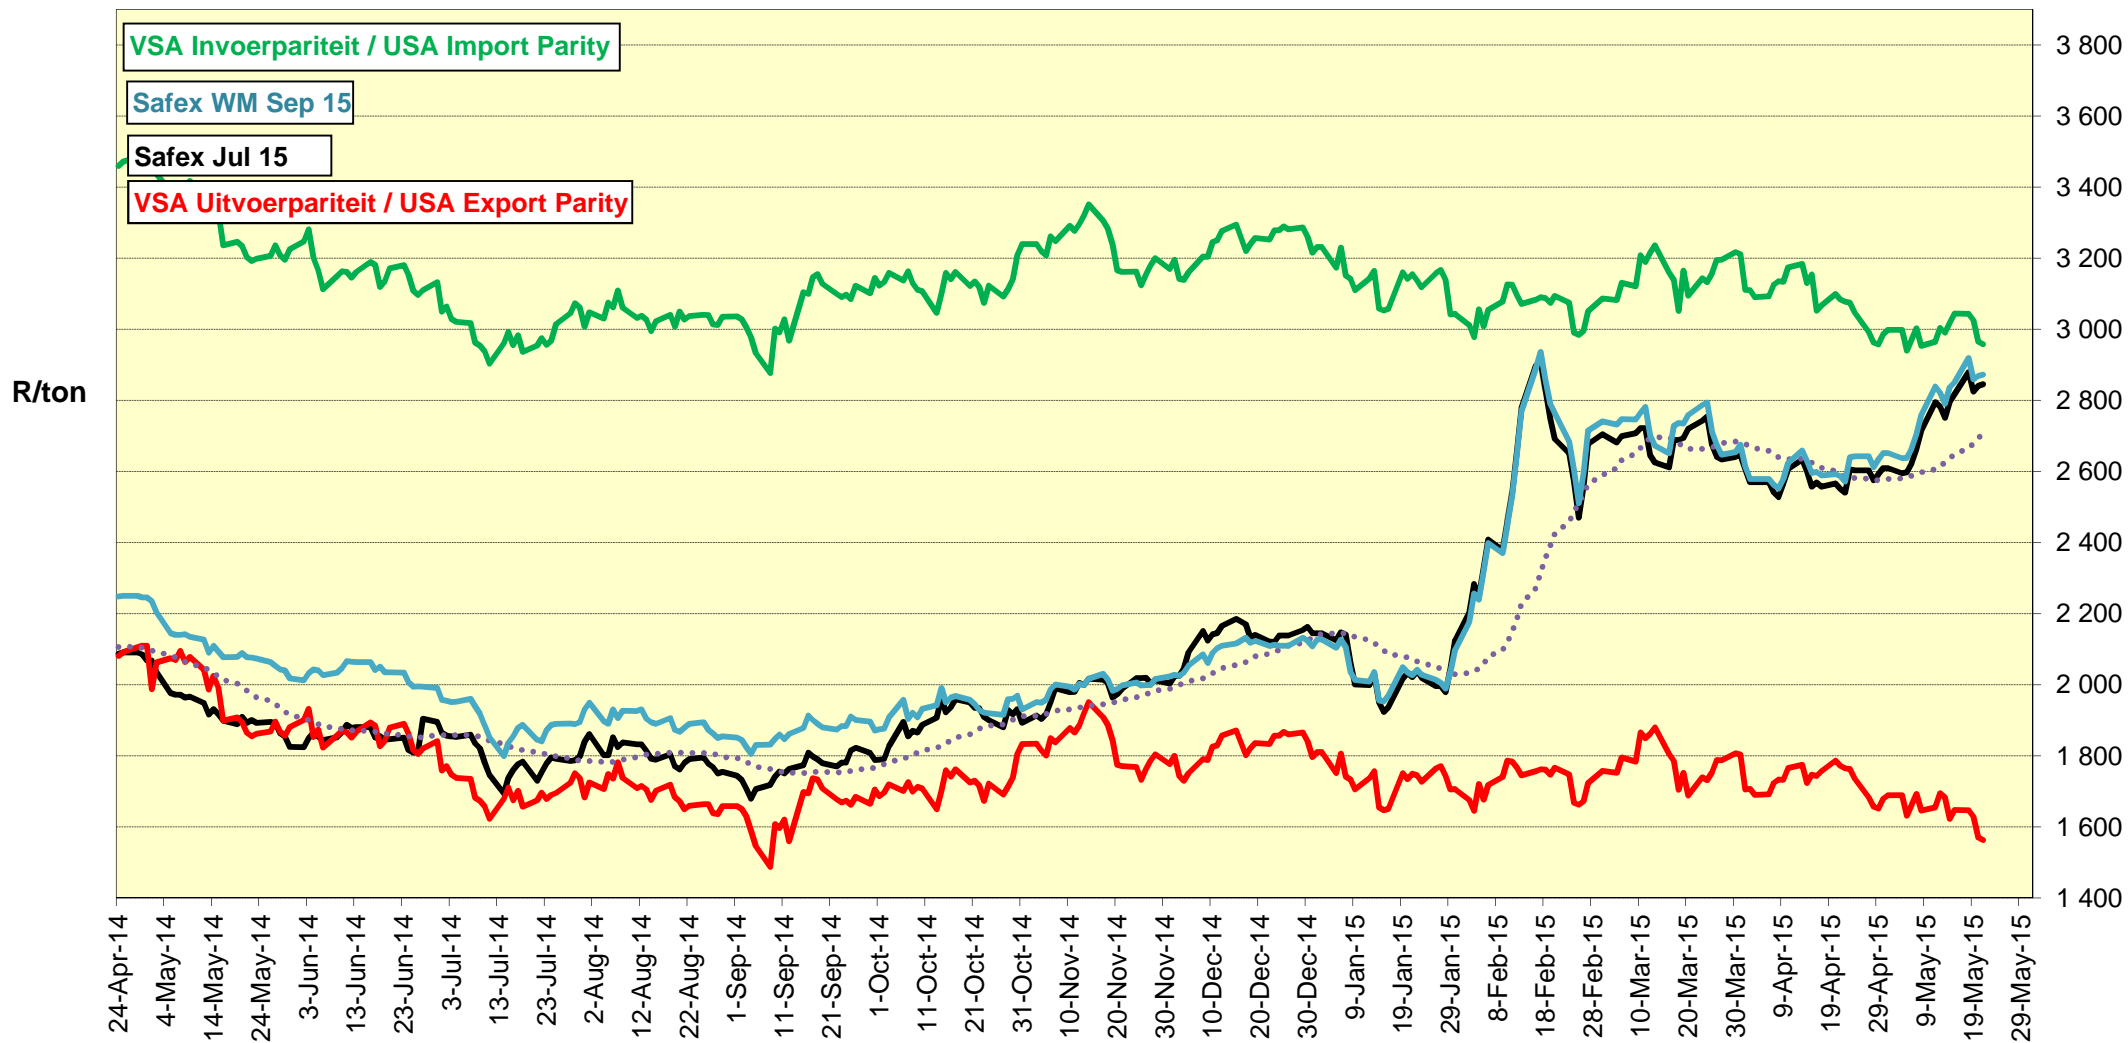

PRYSE VAN VSA WITMIELIES VIR LEWERING IN SEP 2015 (RANDFONTEIN) PRICES OF USA WHITE MAIZE DELIVERED IN SEP 2015 (RANDFONTEIN)