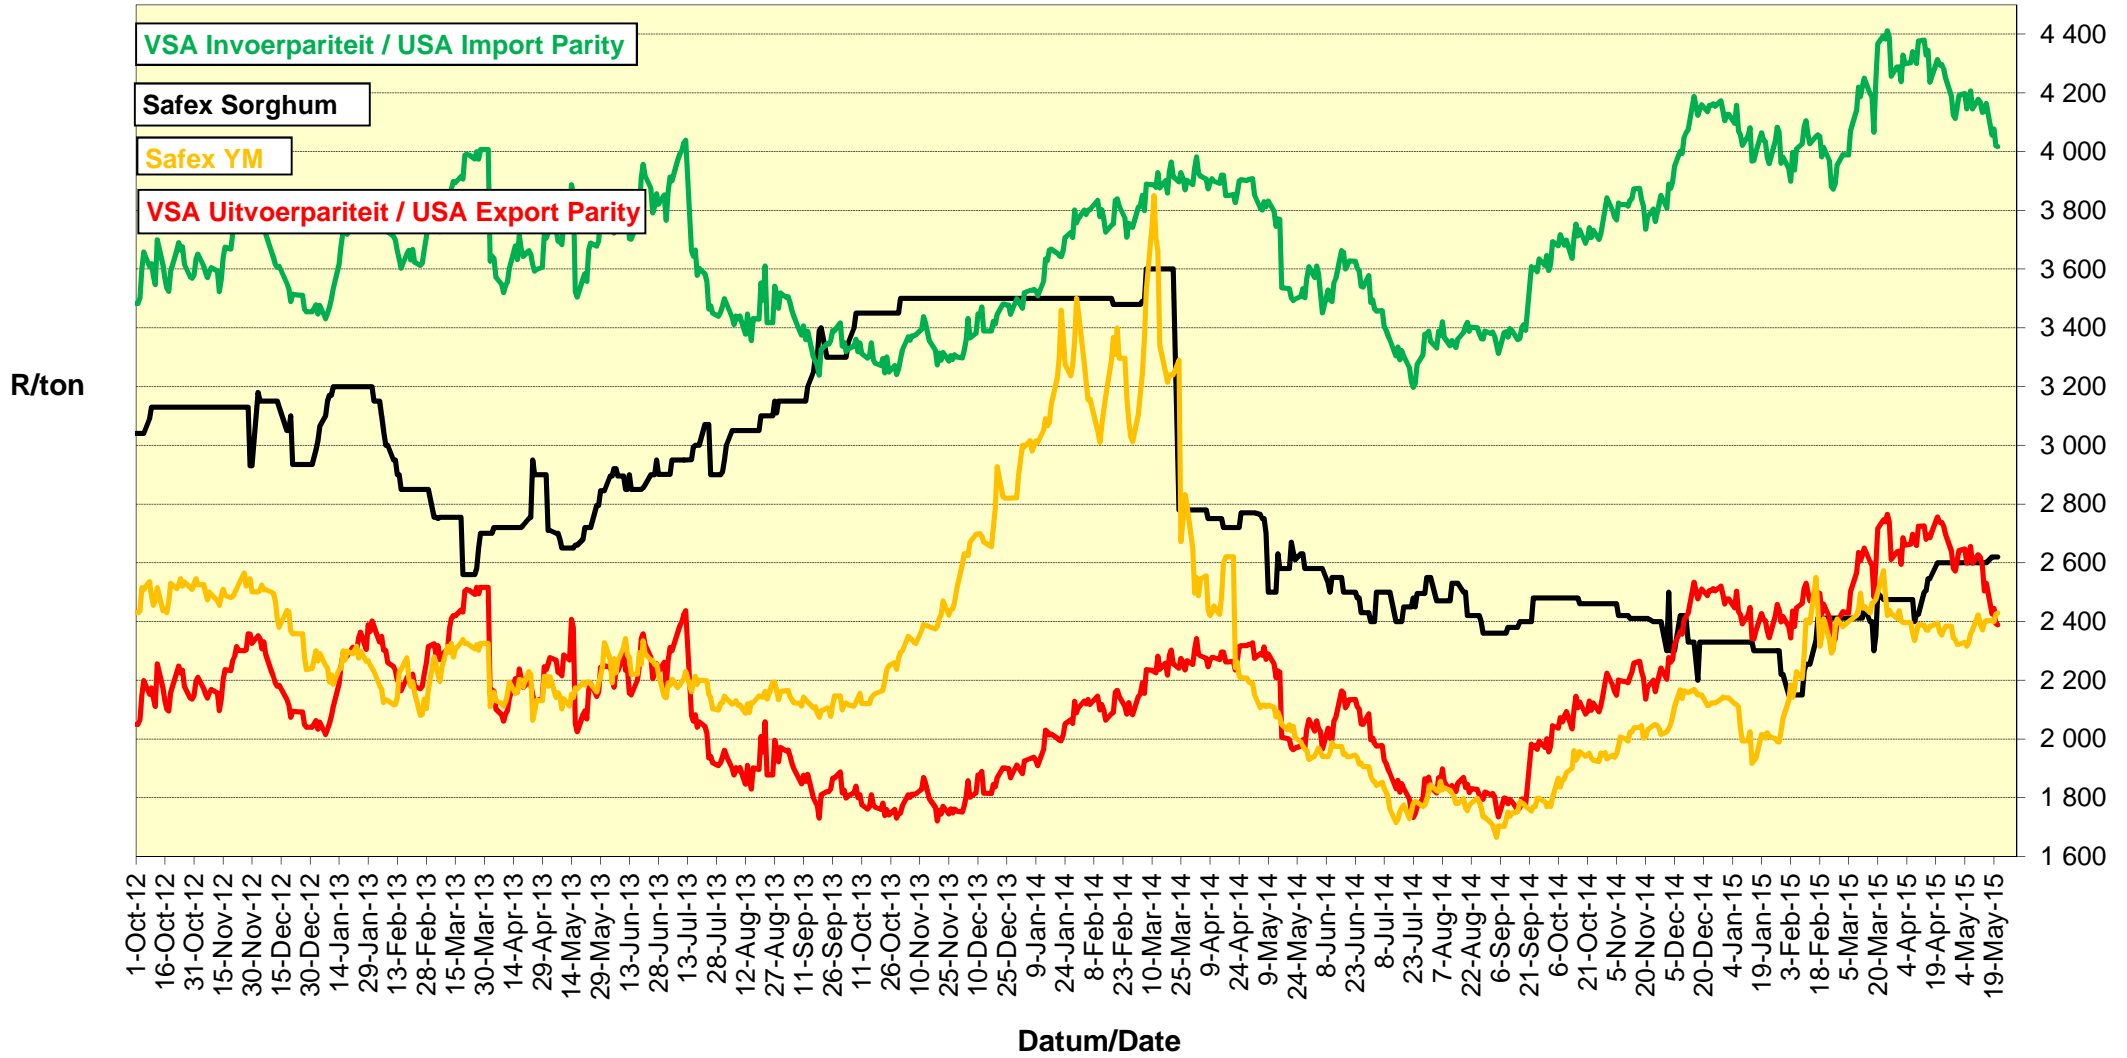

# PRYSE VAN VSA SORGHUM GELEWER IN RANDFONTEIN PRICES OF USA SORGHUM DELIVERED IN RANDFONTEIN