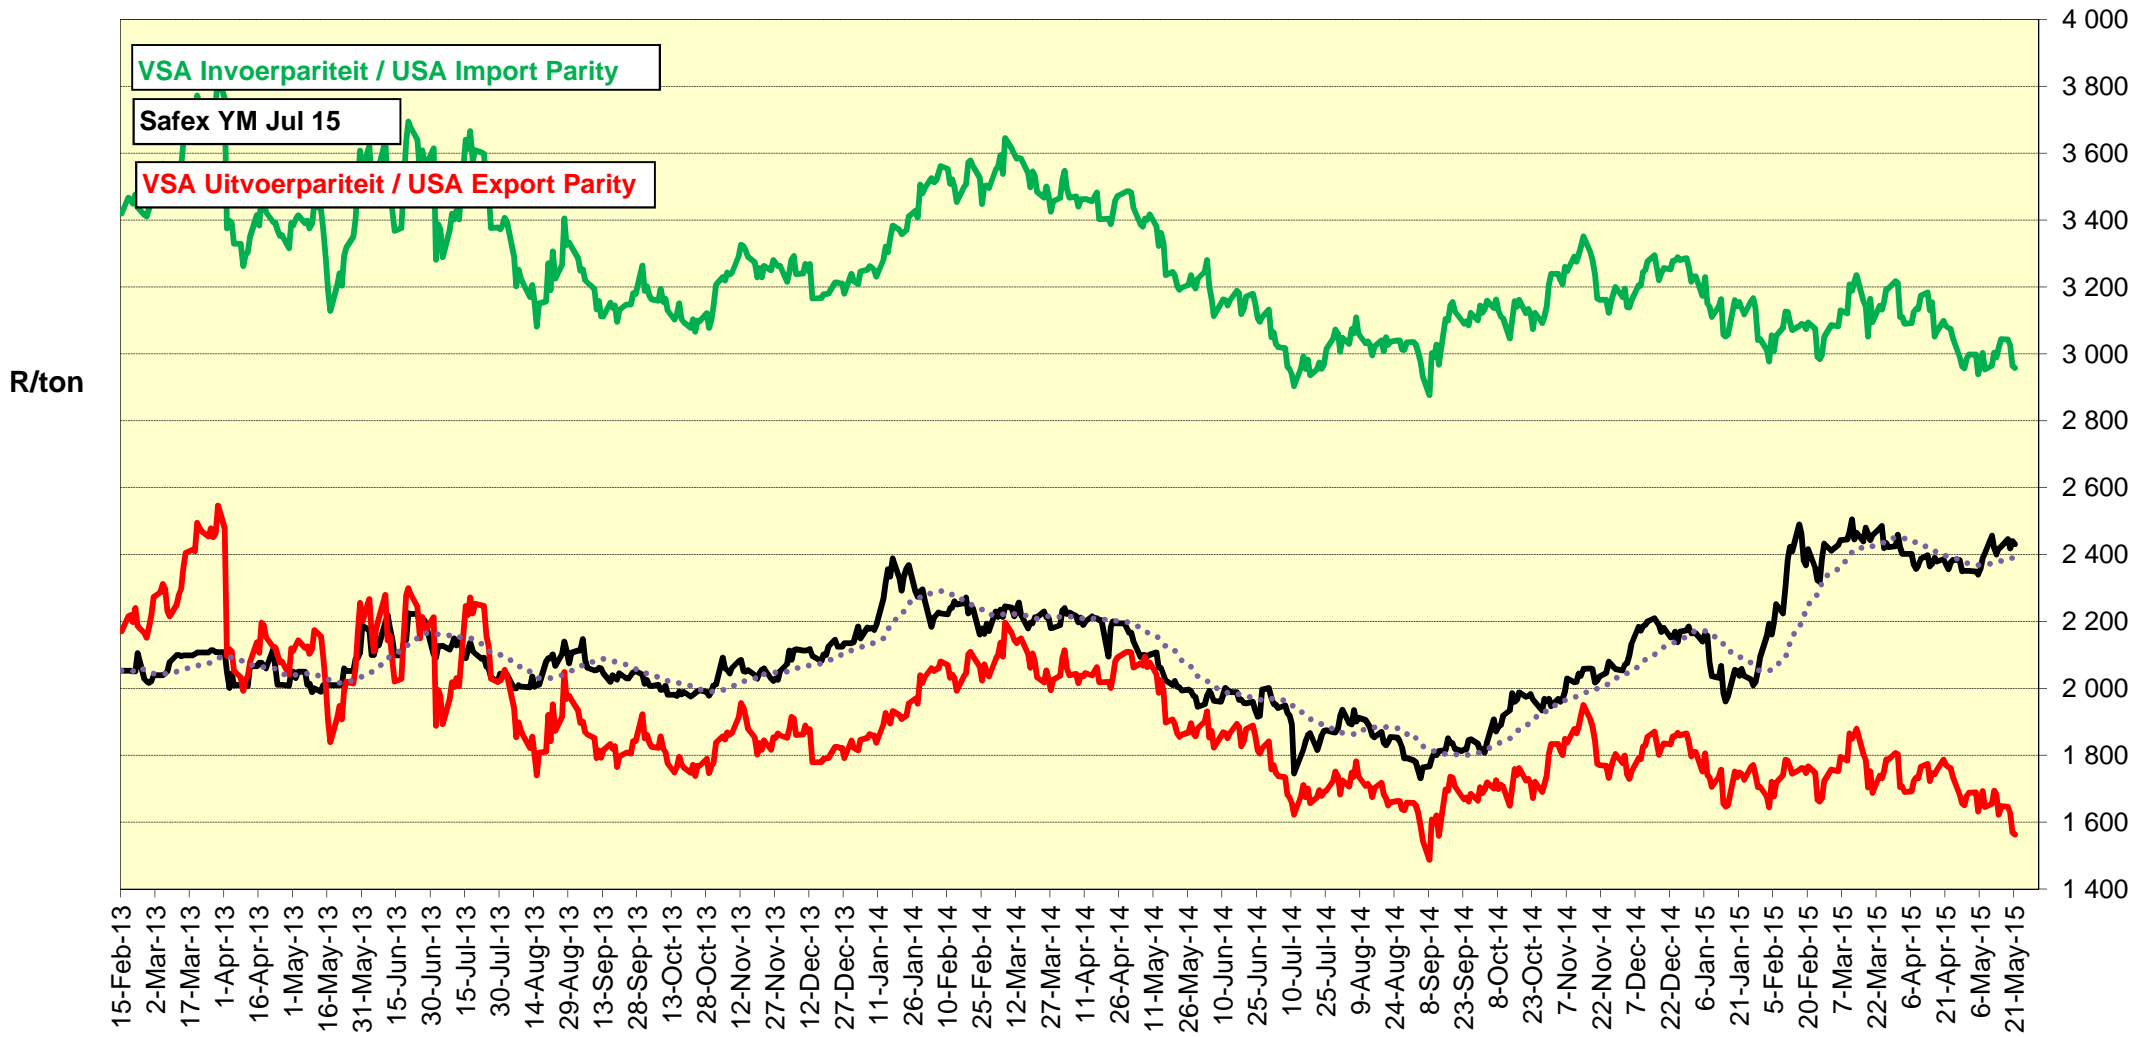

PRYSE VAN VSA GEELMIELIES VIR LEWERING IN JUL 2015 (RANDFONTEIN)
PRICES OF USA YELLOW MAIZE DELIVERED IN JUL 2015 (RANDFONTEIN)