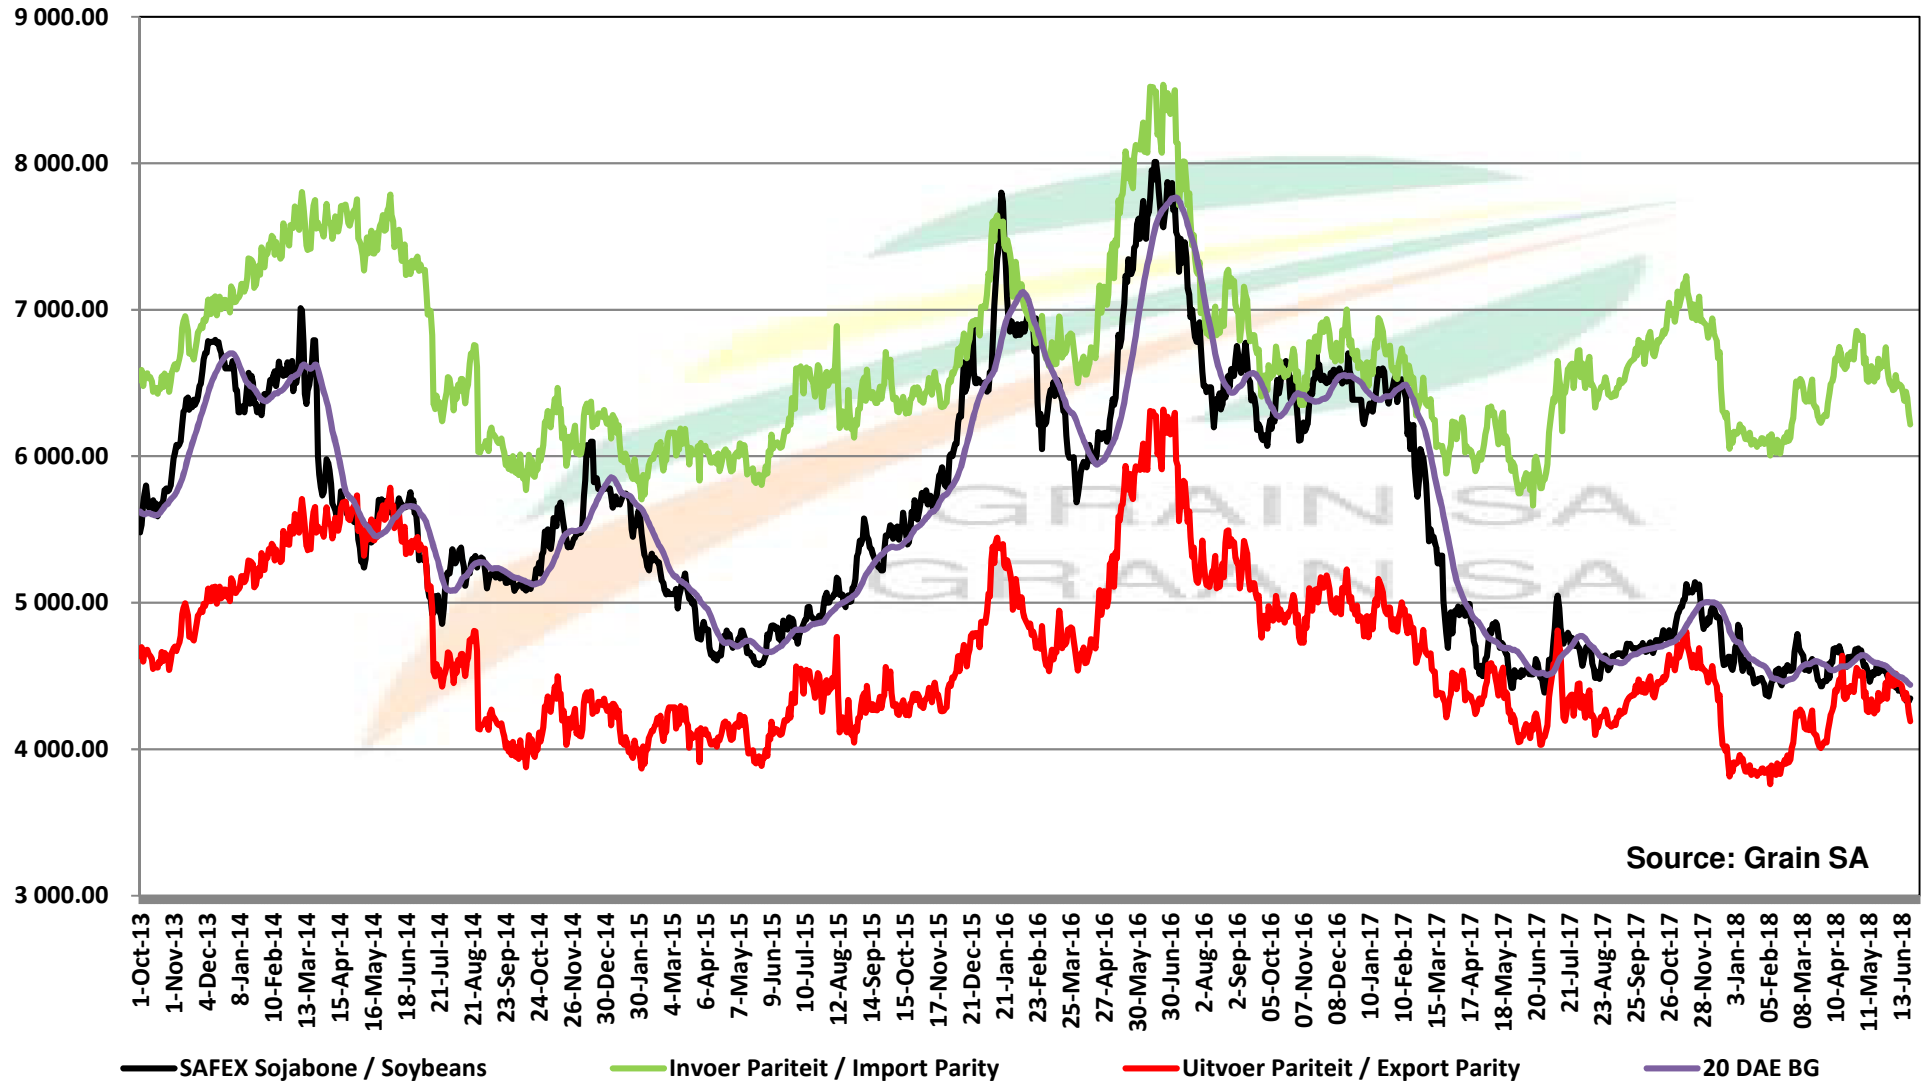

PRICES OF SOYBEAN SEED DELIVERED IN RANDFONTEIN PRYSE VAN SOJABOONSAAD GELEWER IN RANDFONTEIN

Source: Grain SA