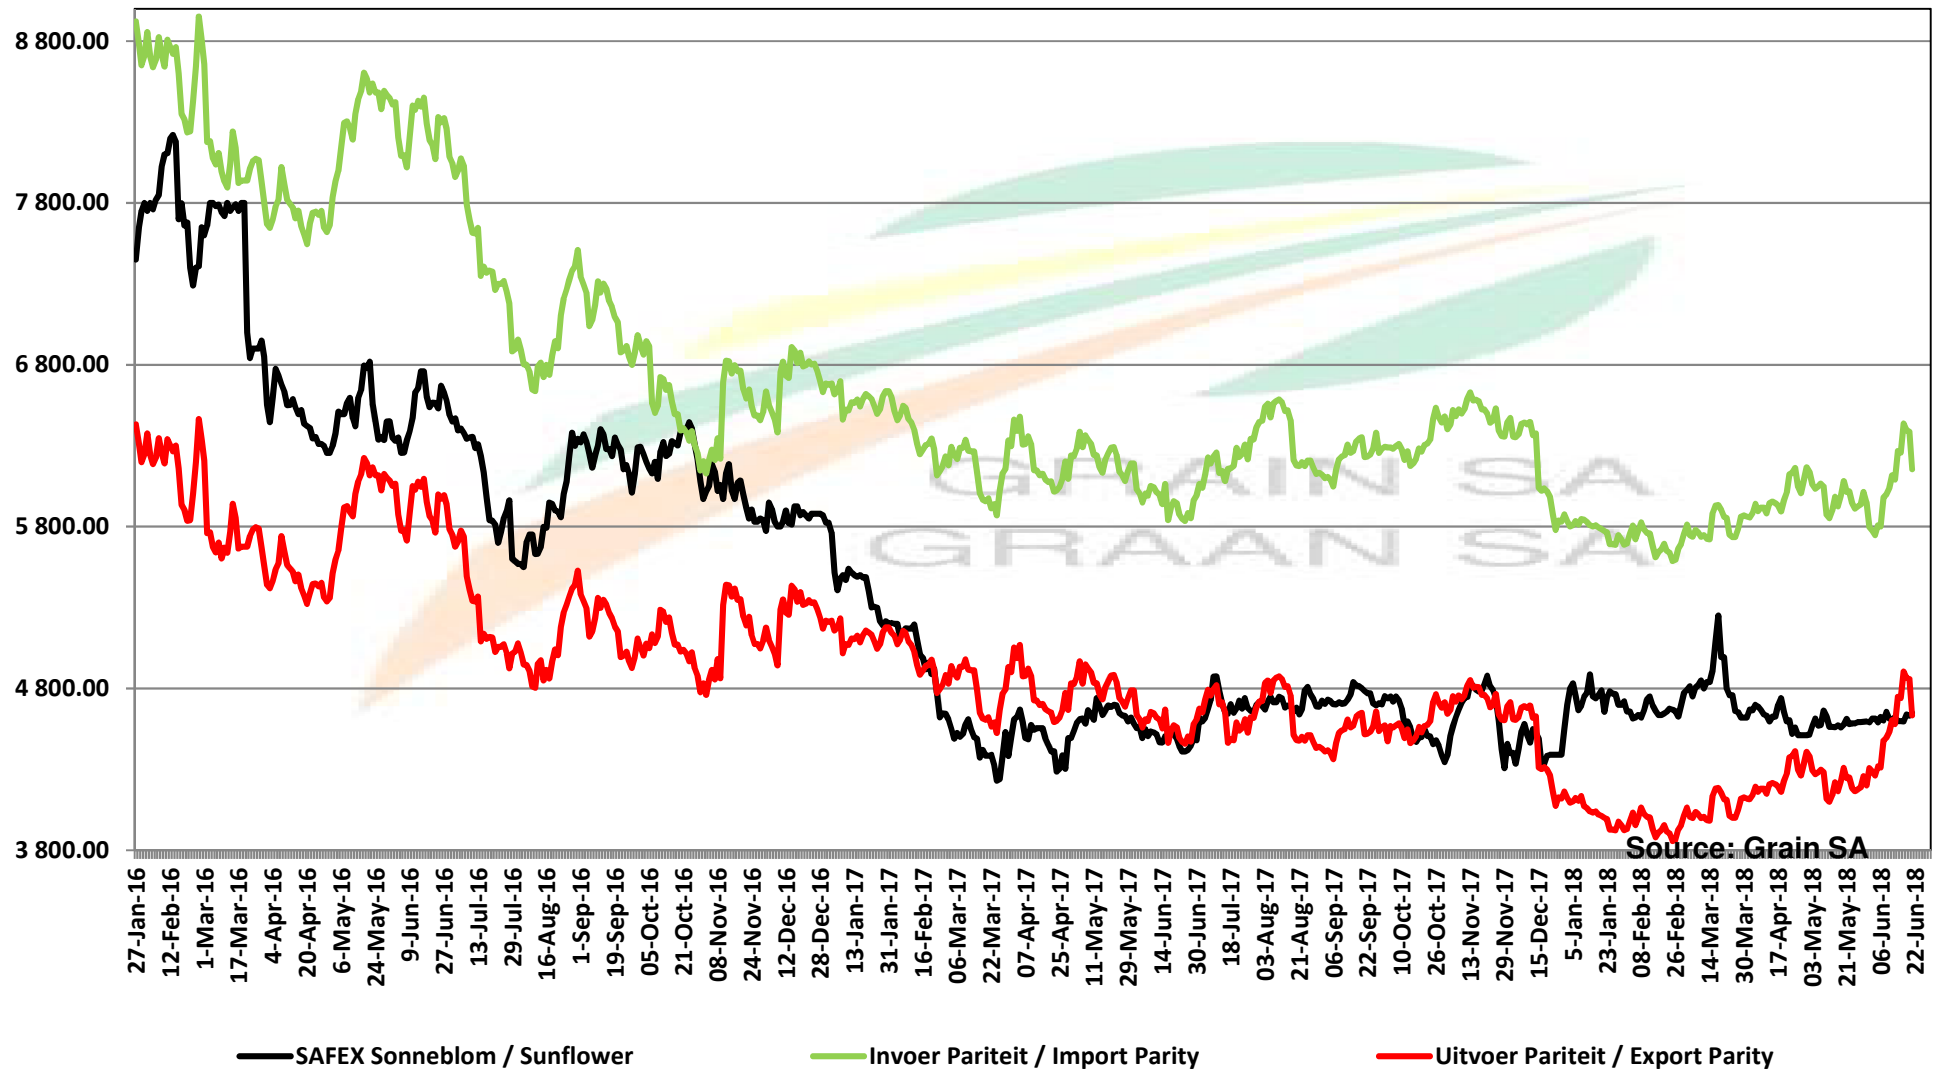

PRICES OF EU SUNFLOWER SEED DELIVERED IN RANDFONTEIN

PRYSE VAN EU SONNEBLOMSAAD GELEWER IN RANDFONTEIN

Source: Grain SA