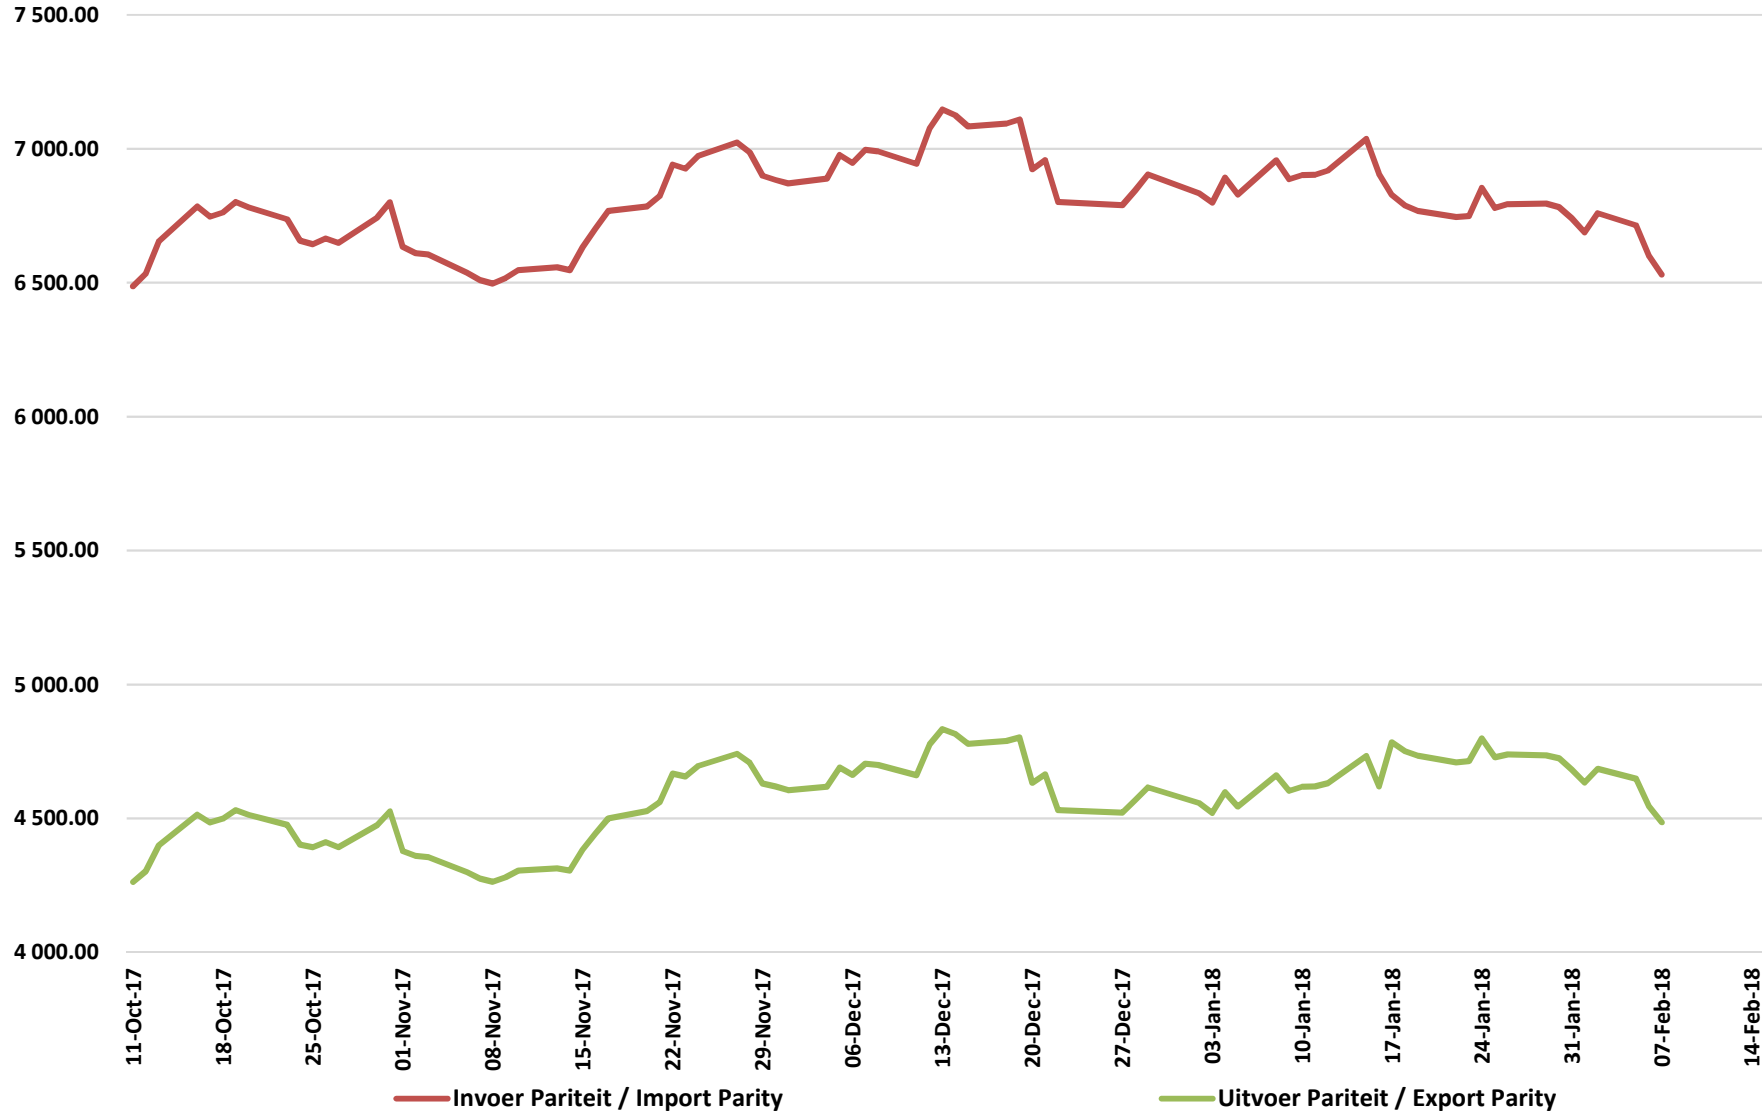

PRICES OF SOYBEAN SEED DELIVERED IN RANDFONTEIN Jul 2018
PRYSE VAN SOJABOONSAAD GELEWER IN RANDFONTEIN Jul 2018