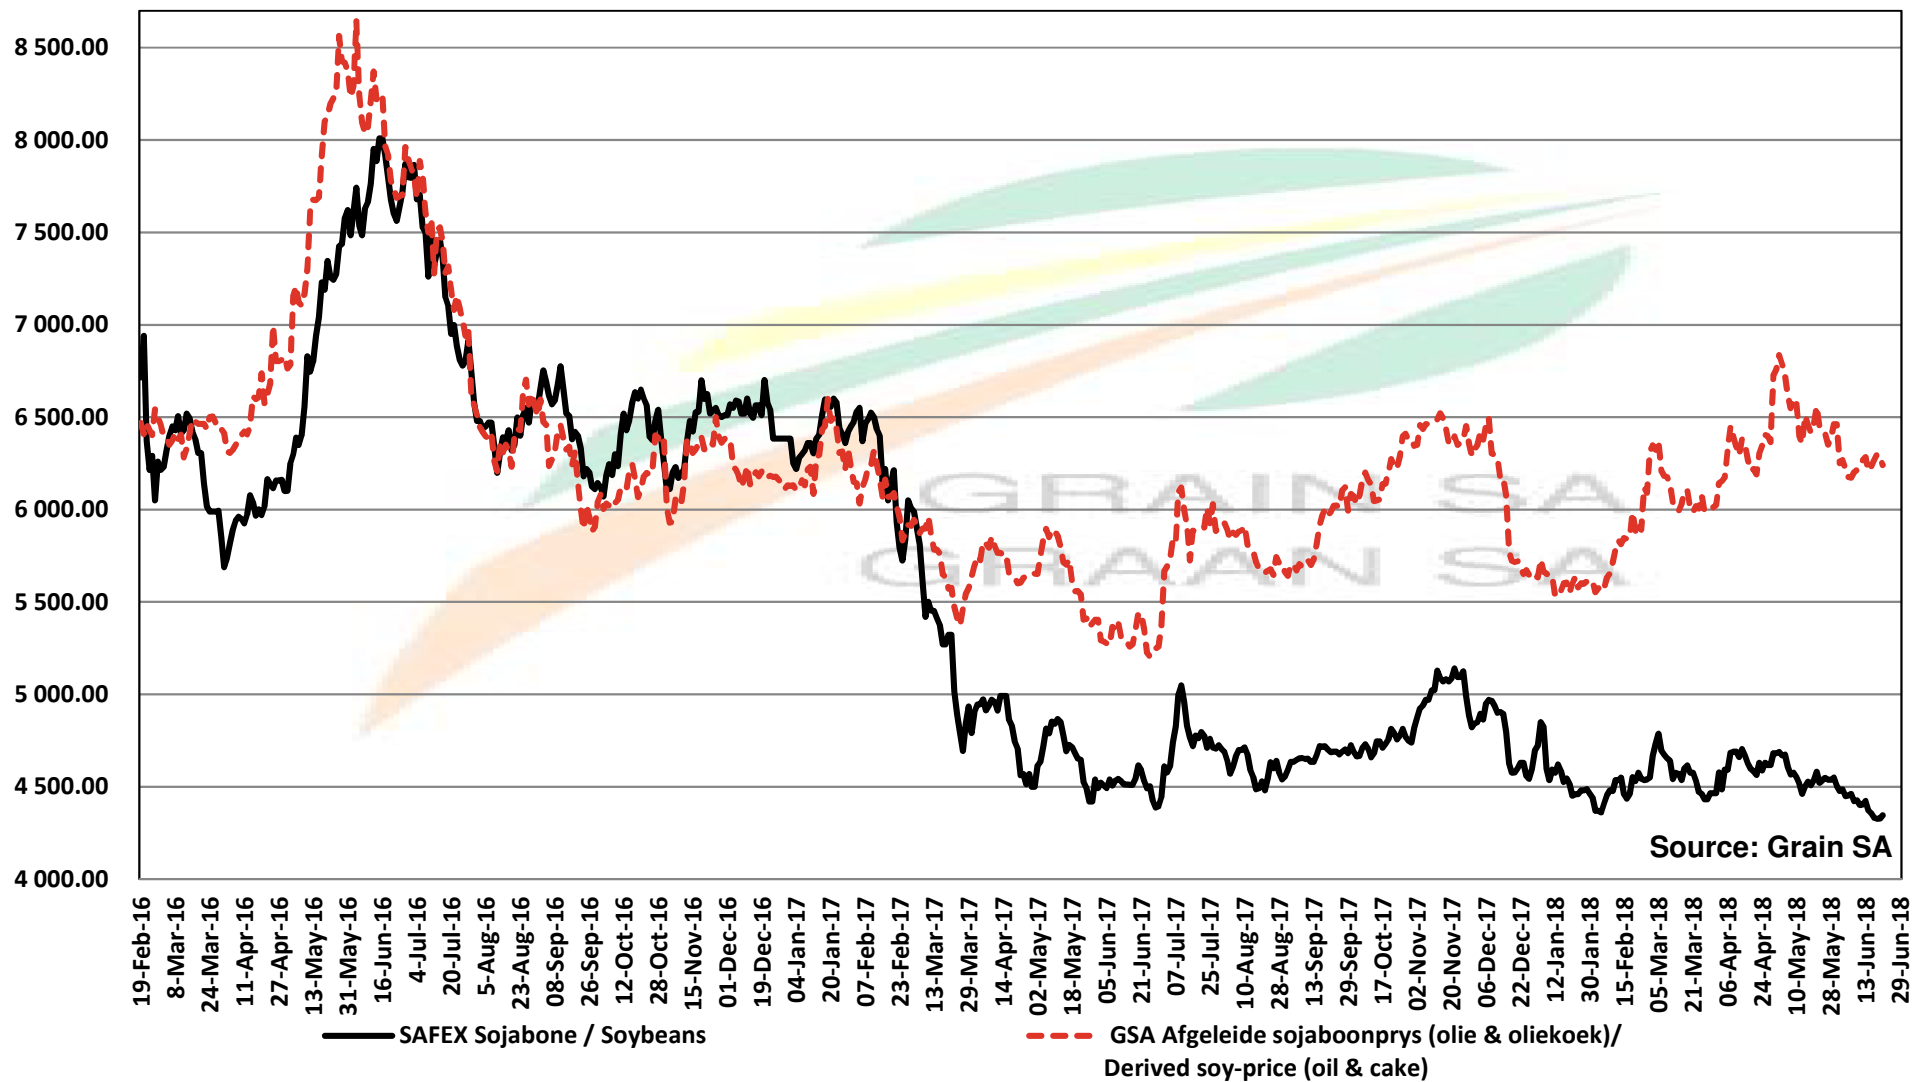

PRICES OF DERIVED SOYBEAN DELIVERED IN RANDFONTEIN

PRYSE VAN AFGELEIDE SOJABONE GELEWER IN RANDFONTEIN