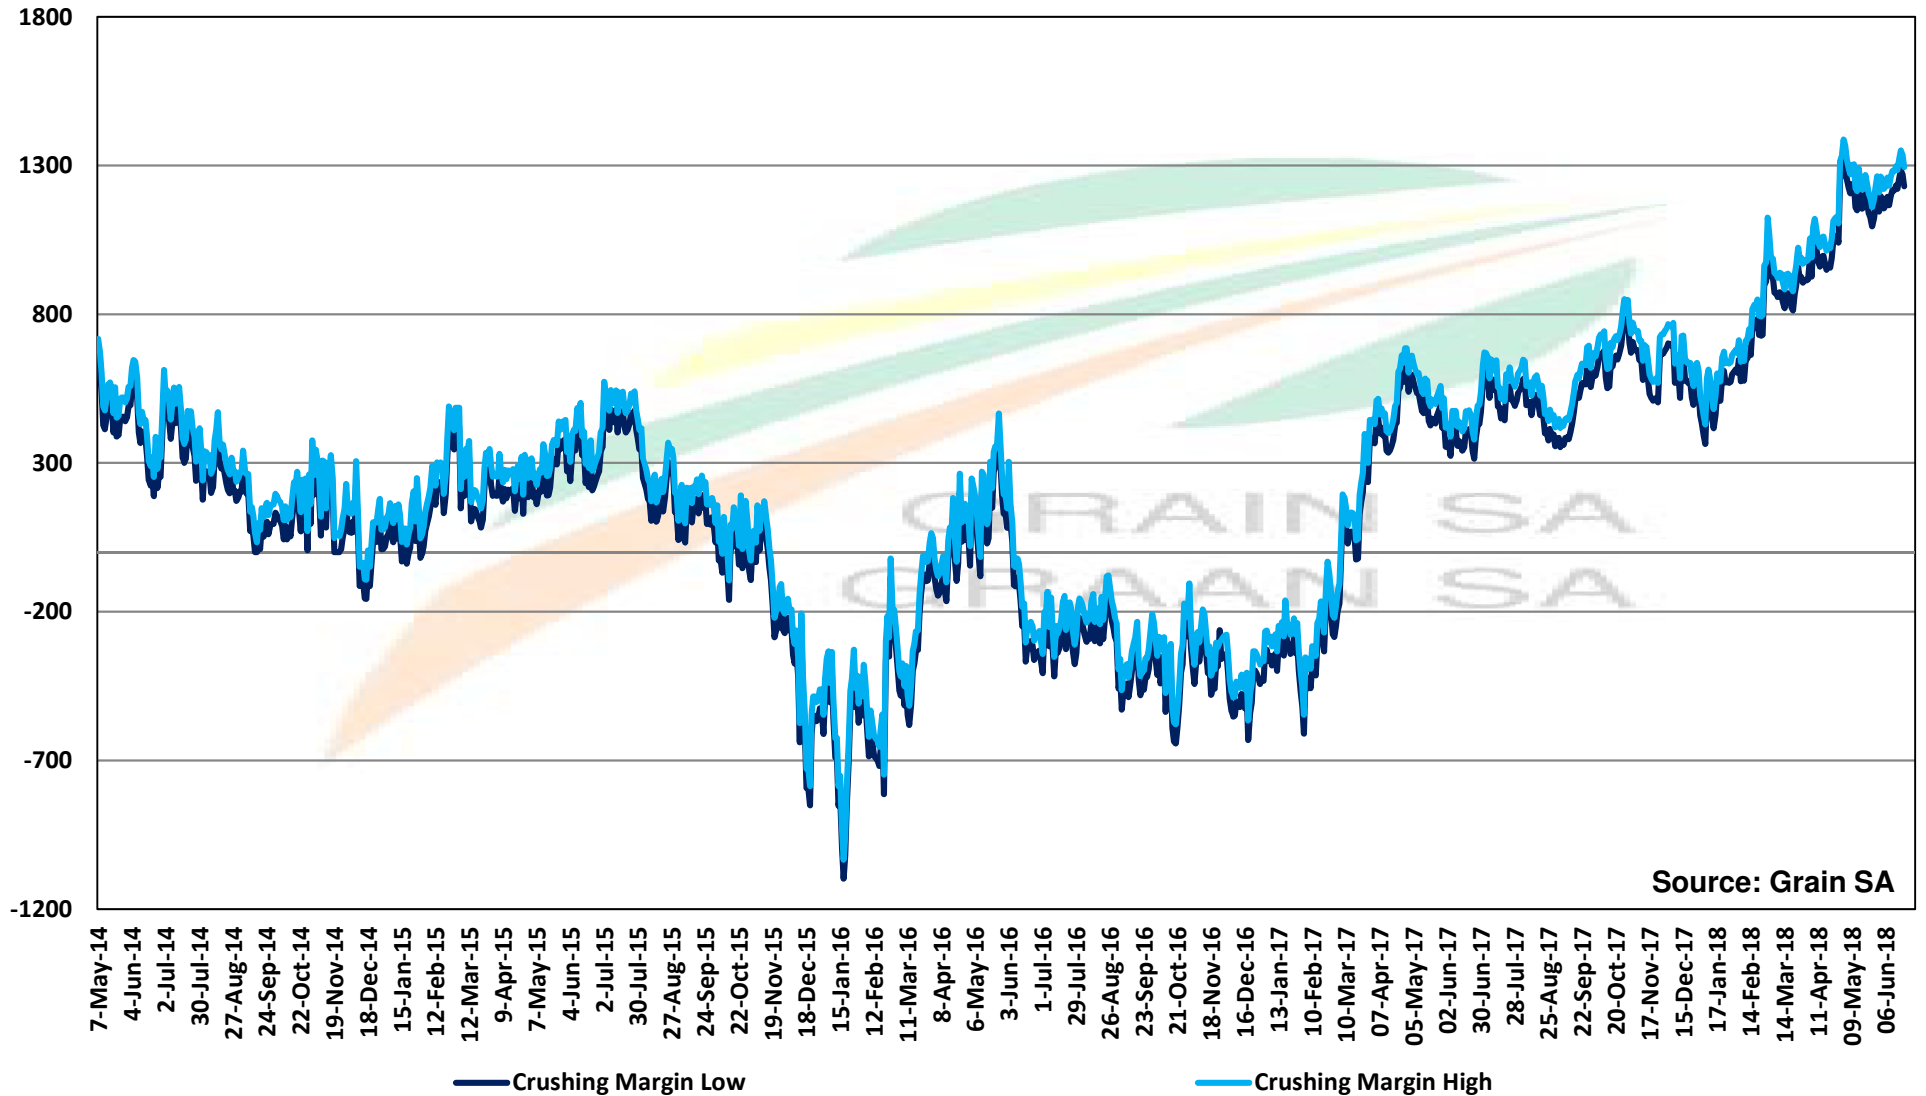

PRICES OF SOYBEAN CRUSHING MARGIN PRYSE VAN SOJABOON PERSMARGE

Source: Grain SA