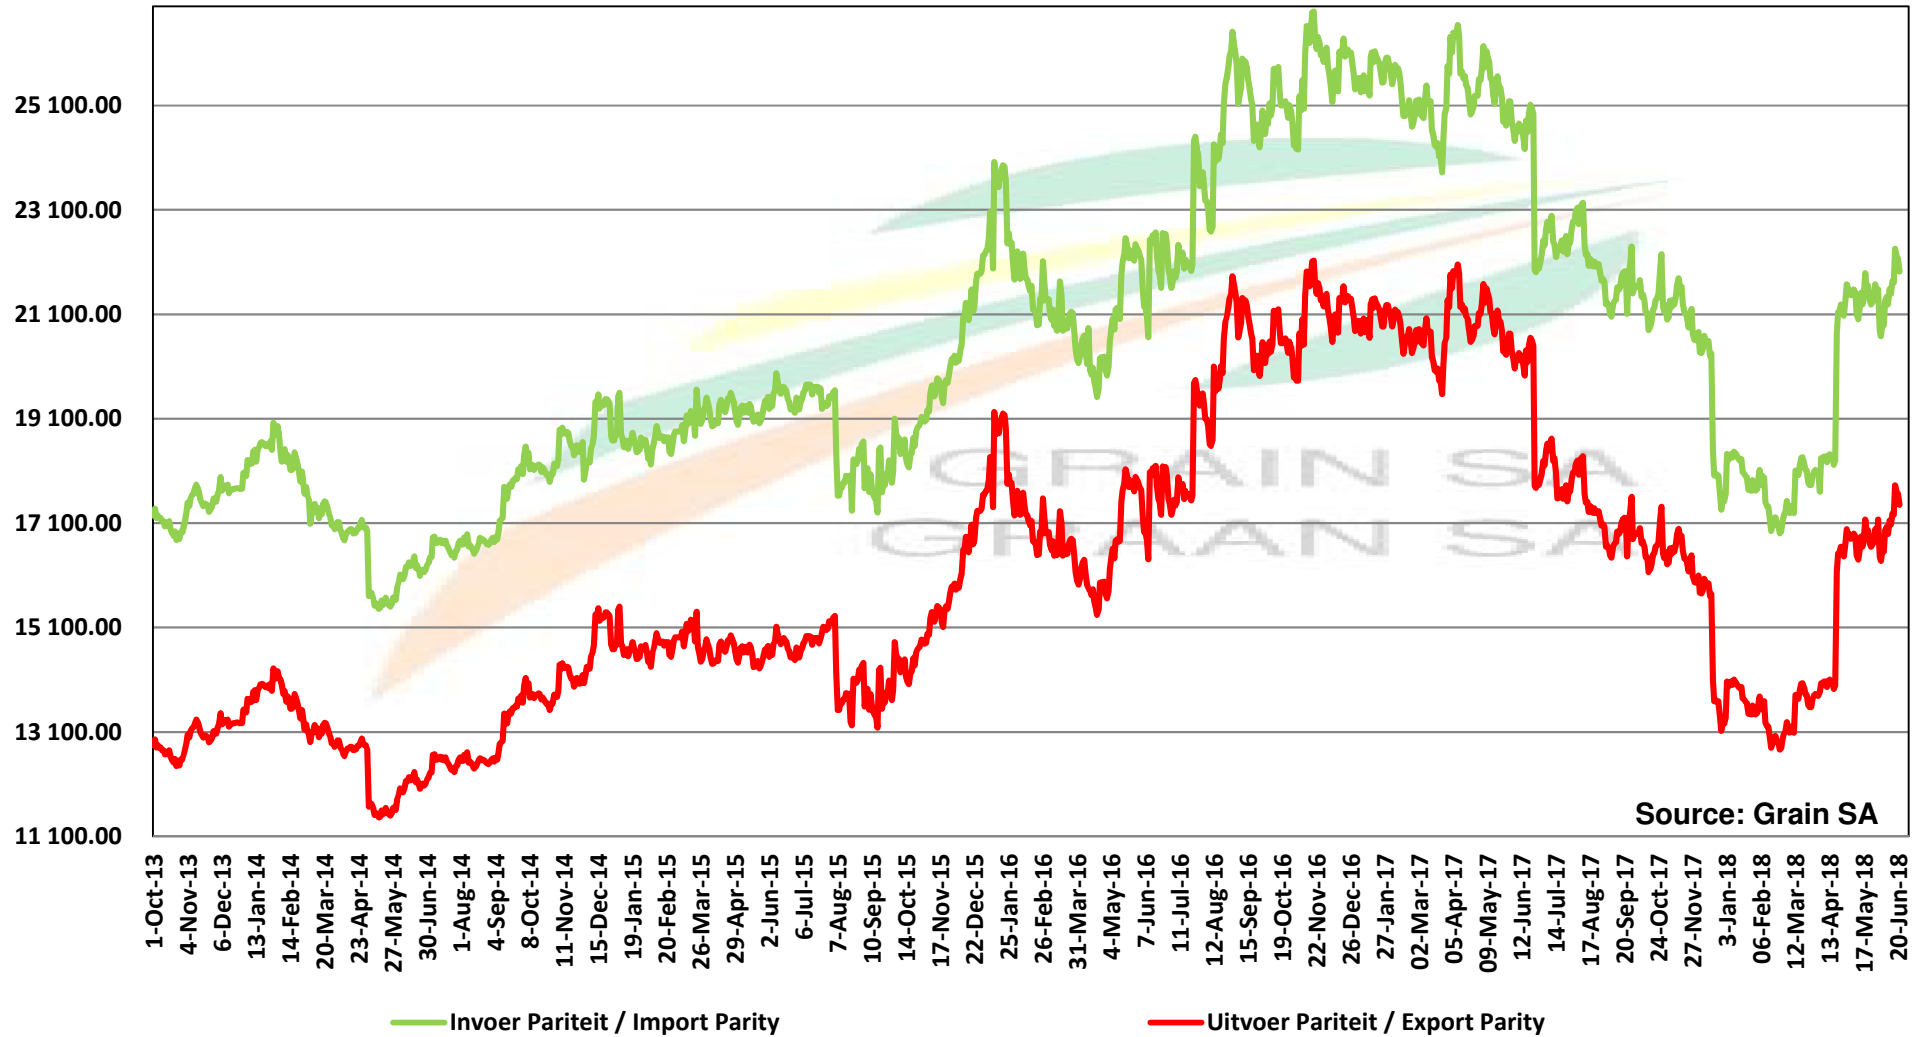

PRICES OF PROCESSED AND GRADED USA CHOICE GRADE GROUNDNUTS (40/50) (RANDFONTEIN)
PRYSE VAN UITGEDOP EN GESORTEERDE VSA KEURGRAAD GRONDBONE MET 'N PITGROOTTE VAN
40/50 pitgrootte (RANDFONTEIN)