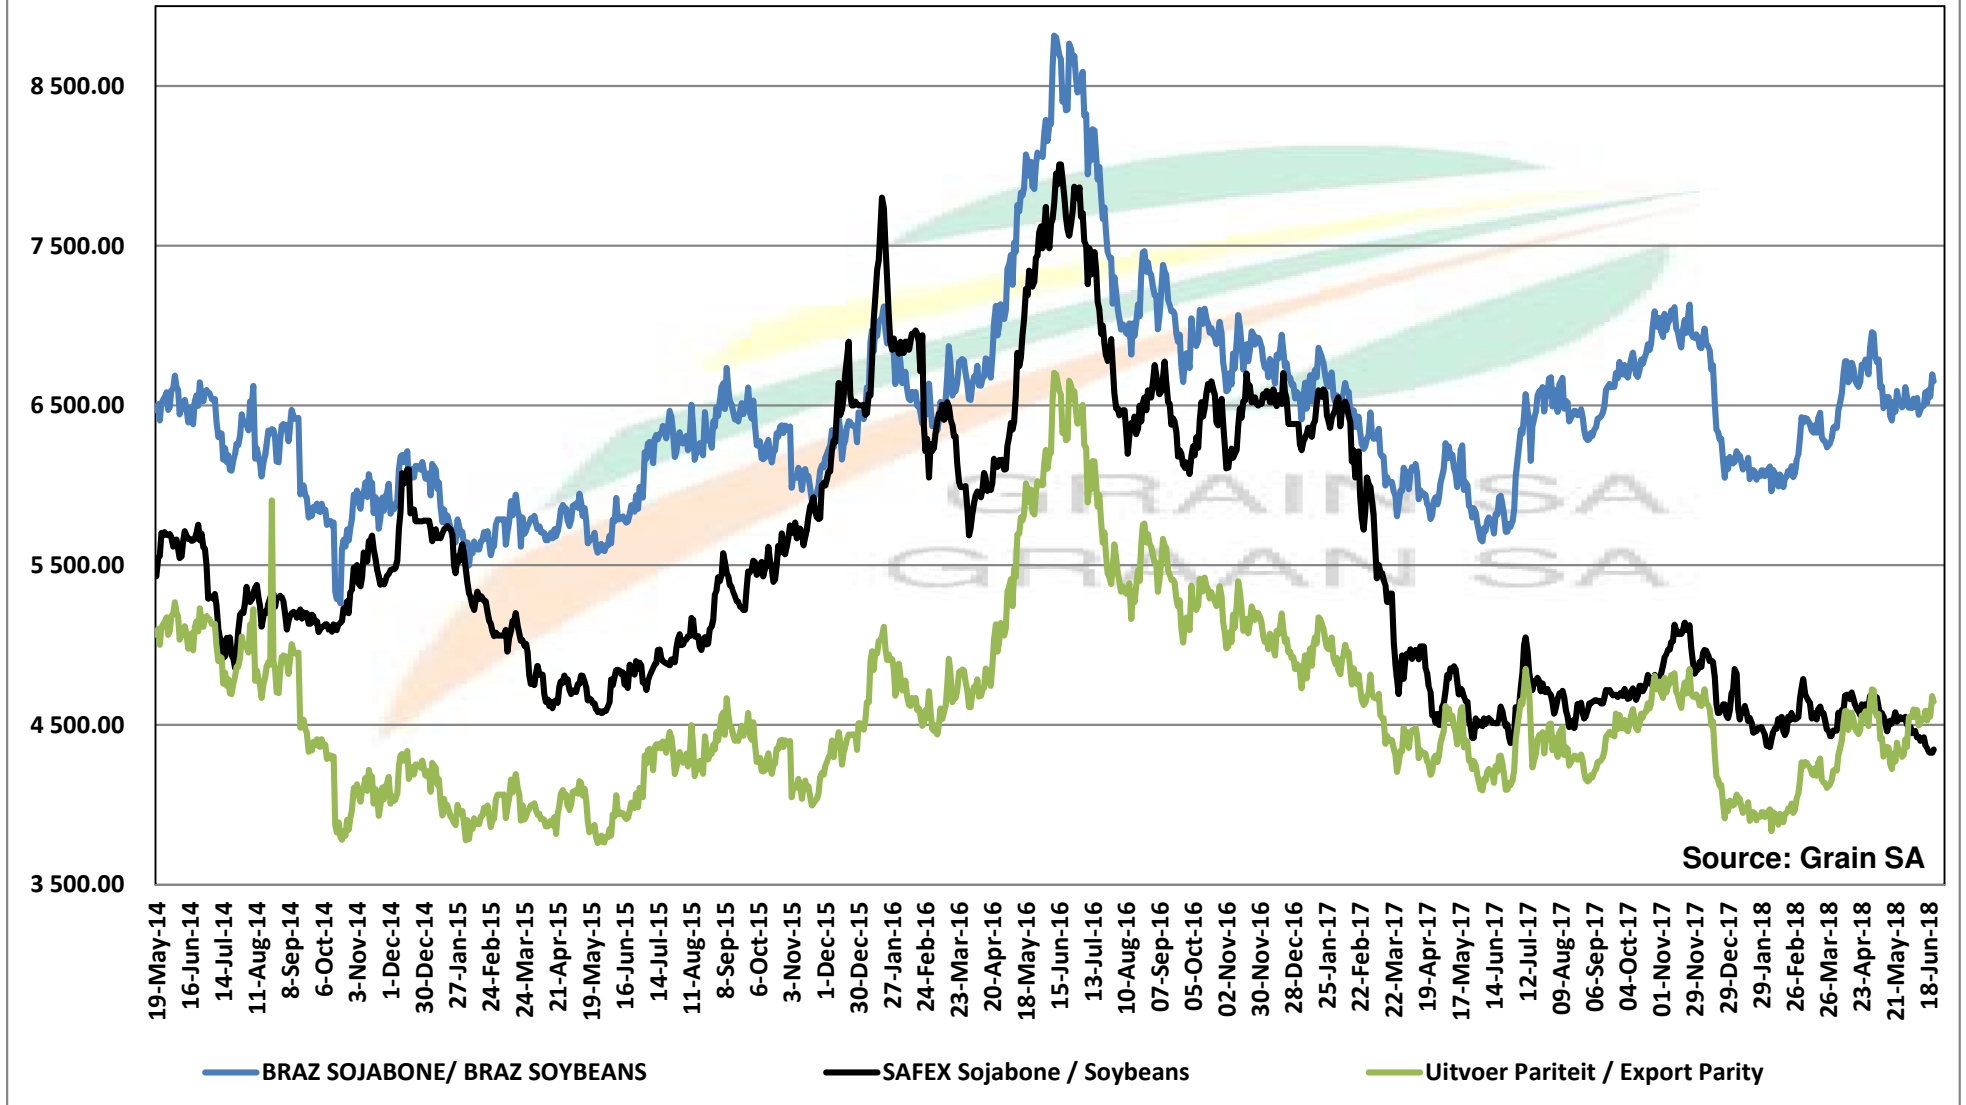

PRICES OF BRAZILIAN SOYBEAN DELIVERED IN RANDFONTEIN PRYSE VAN BRASILIAANSE SOJABONE GELEWER IN RANDFONTEIN