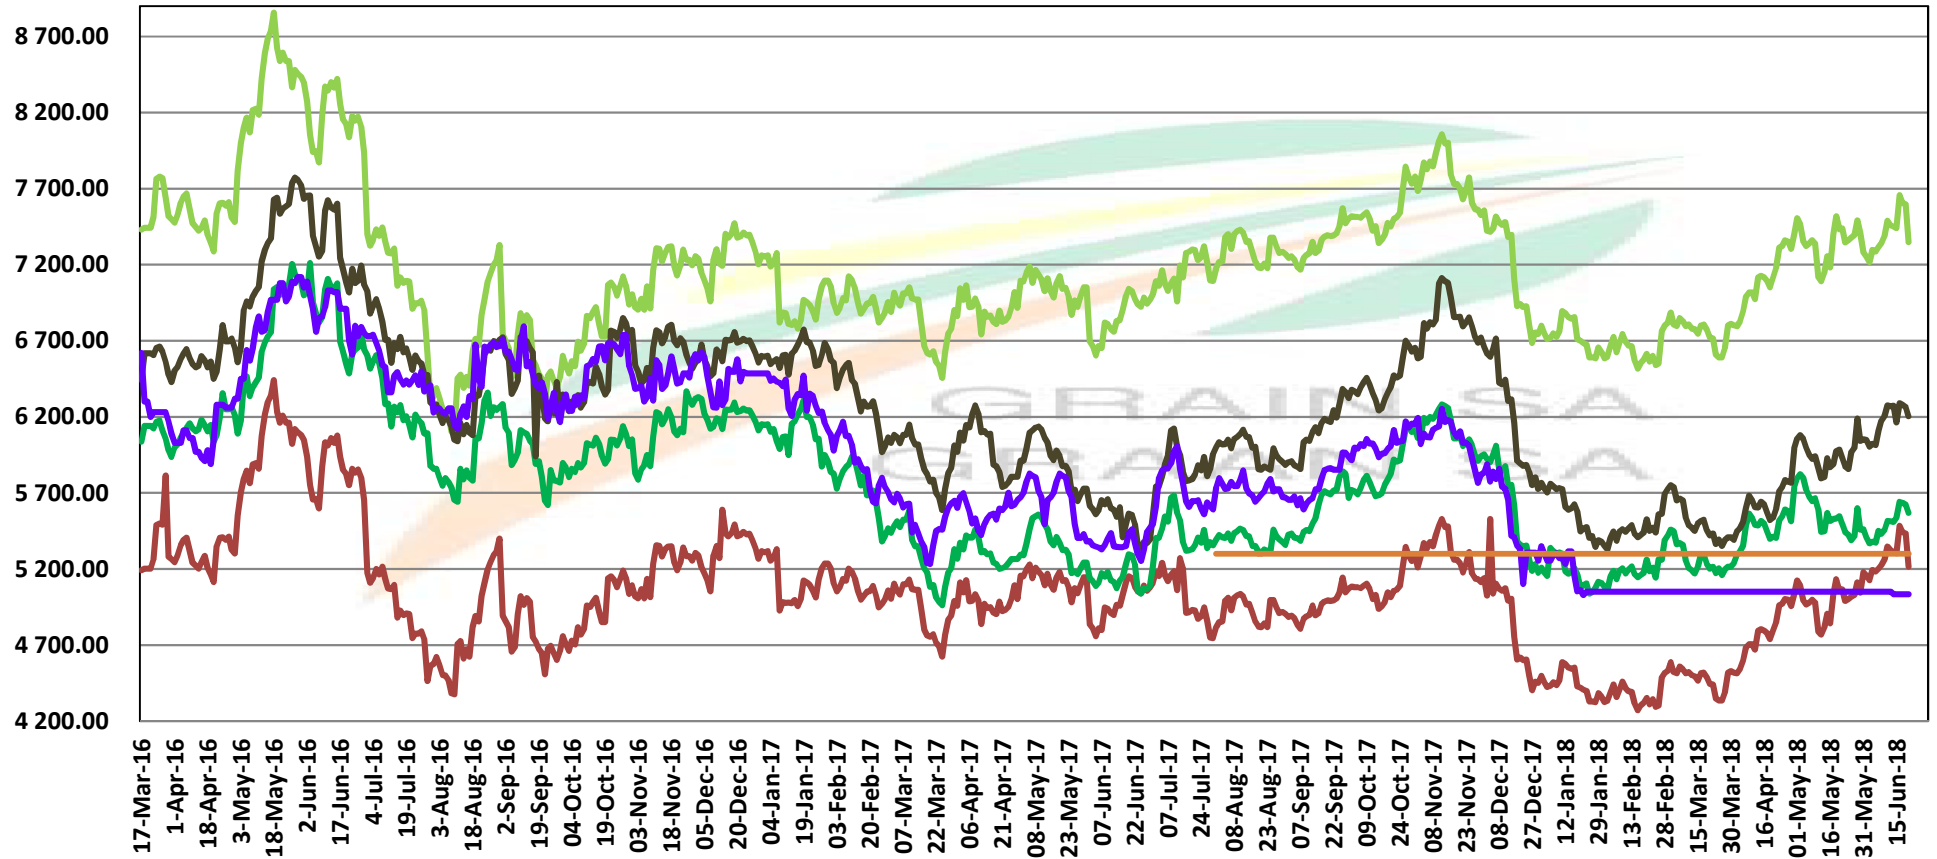

Prices of Canola in the South Cape (Swellendam) Canolapryse in die Suid-Kaap (Swellendam)

Source: Grain SA

- Import Par - S/Cape
- Export Parity - S/Cape
- GSA Derived Canola Price - S/Cape (Milldoor)
- GSA Derived Rapeseed Price - S/Cape (Milldoor)
- Canola Milldoor Price SOILL
- SOIL Final Producer Price SOIL