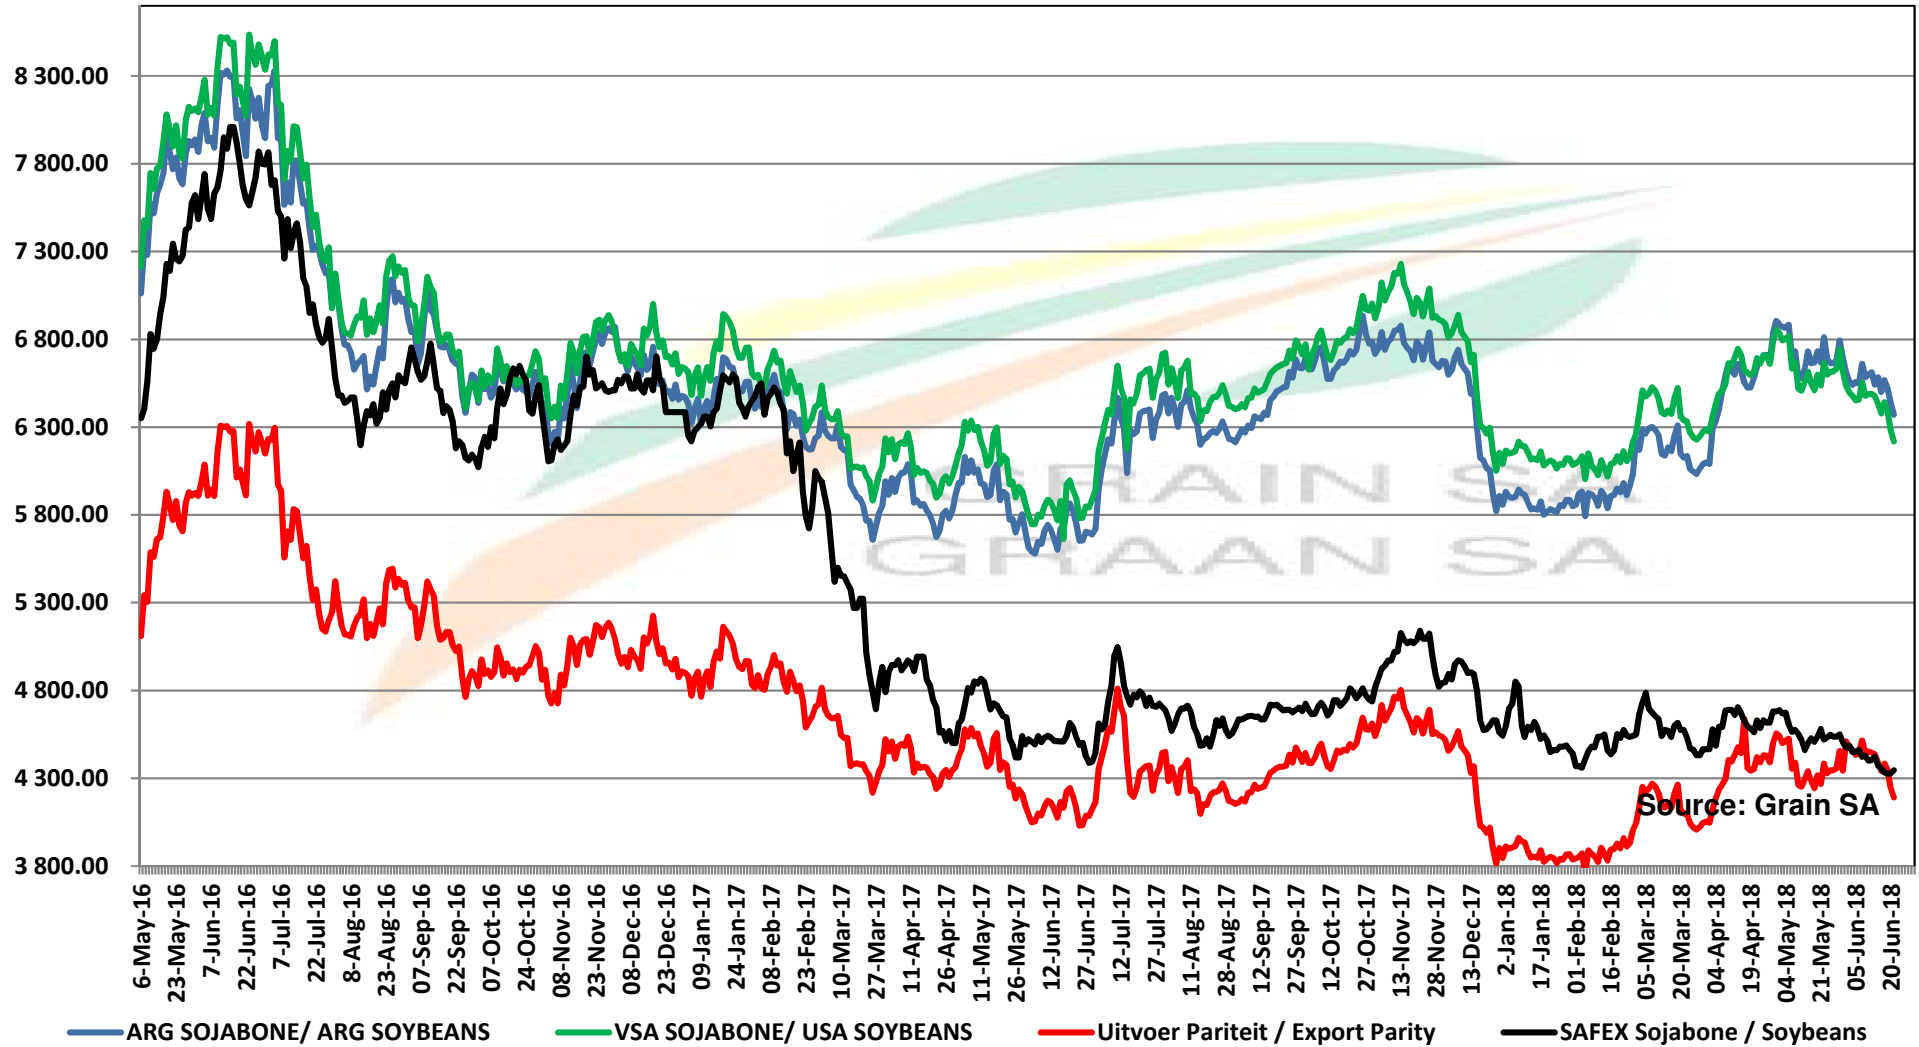

PRICES OF ARGENTINIAN SOYBEAN SEED DELIVERED IN RANDFONTEIN PRYSE VAN ARGENTYNSE SOJABOONSAAD GELEWER IN RANDFONTEIN

Source: Grain SA