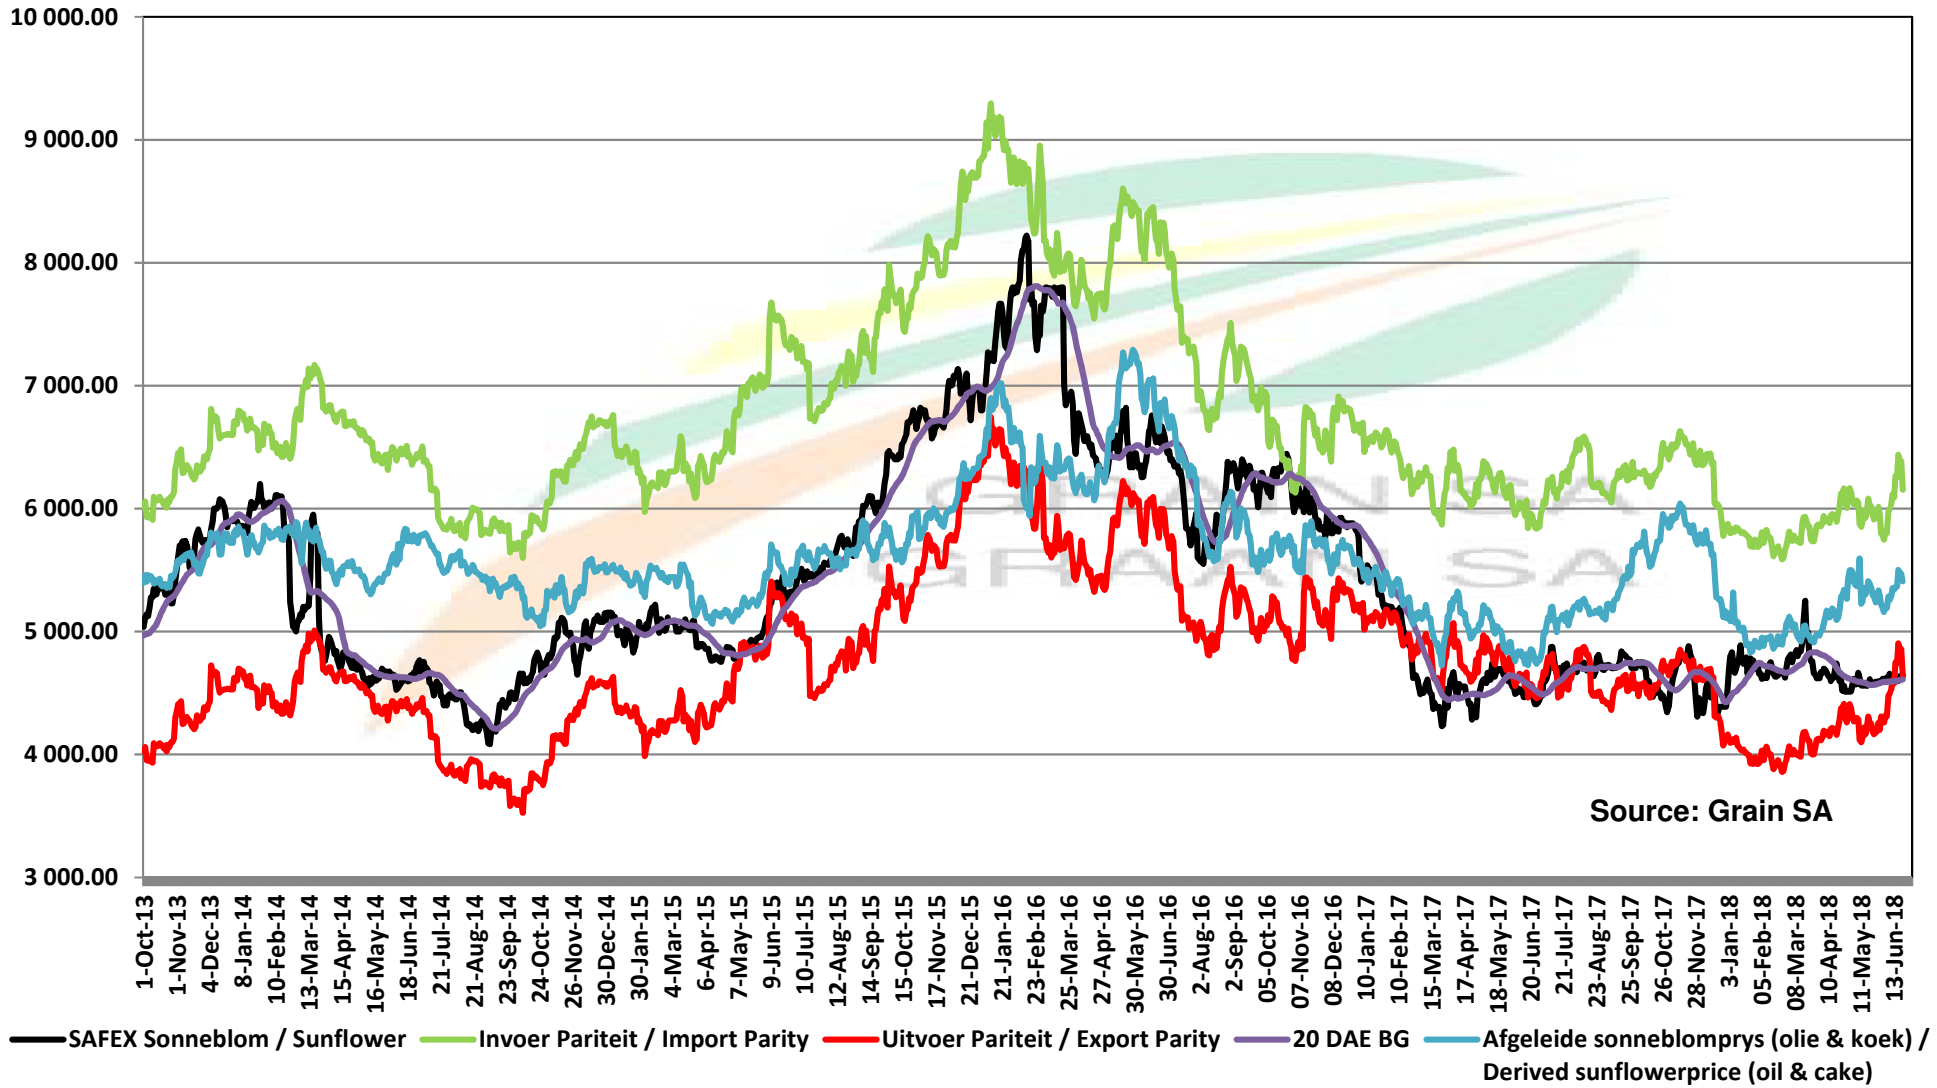

# PRICES OF EU SUNFLOWER SEED DELIVERED IN RANDFONTEIN PRYSE VAN EU SONNEBLOMSAAD GELEWER IN RANDFONTEIN

Source: Grain SA