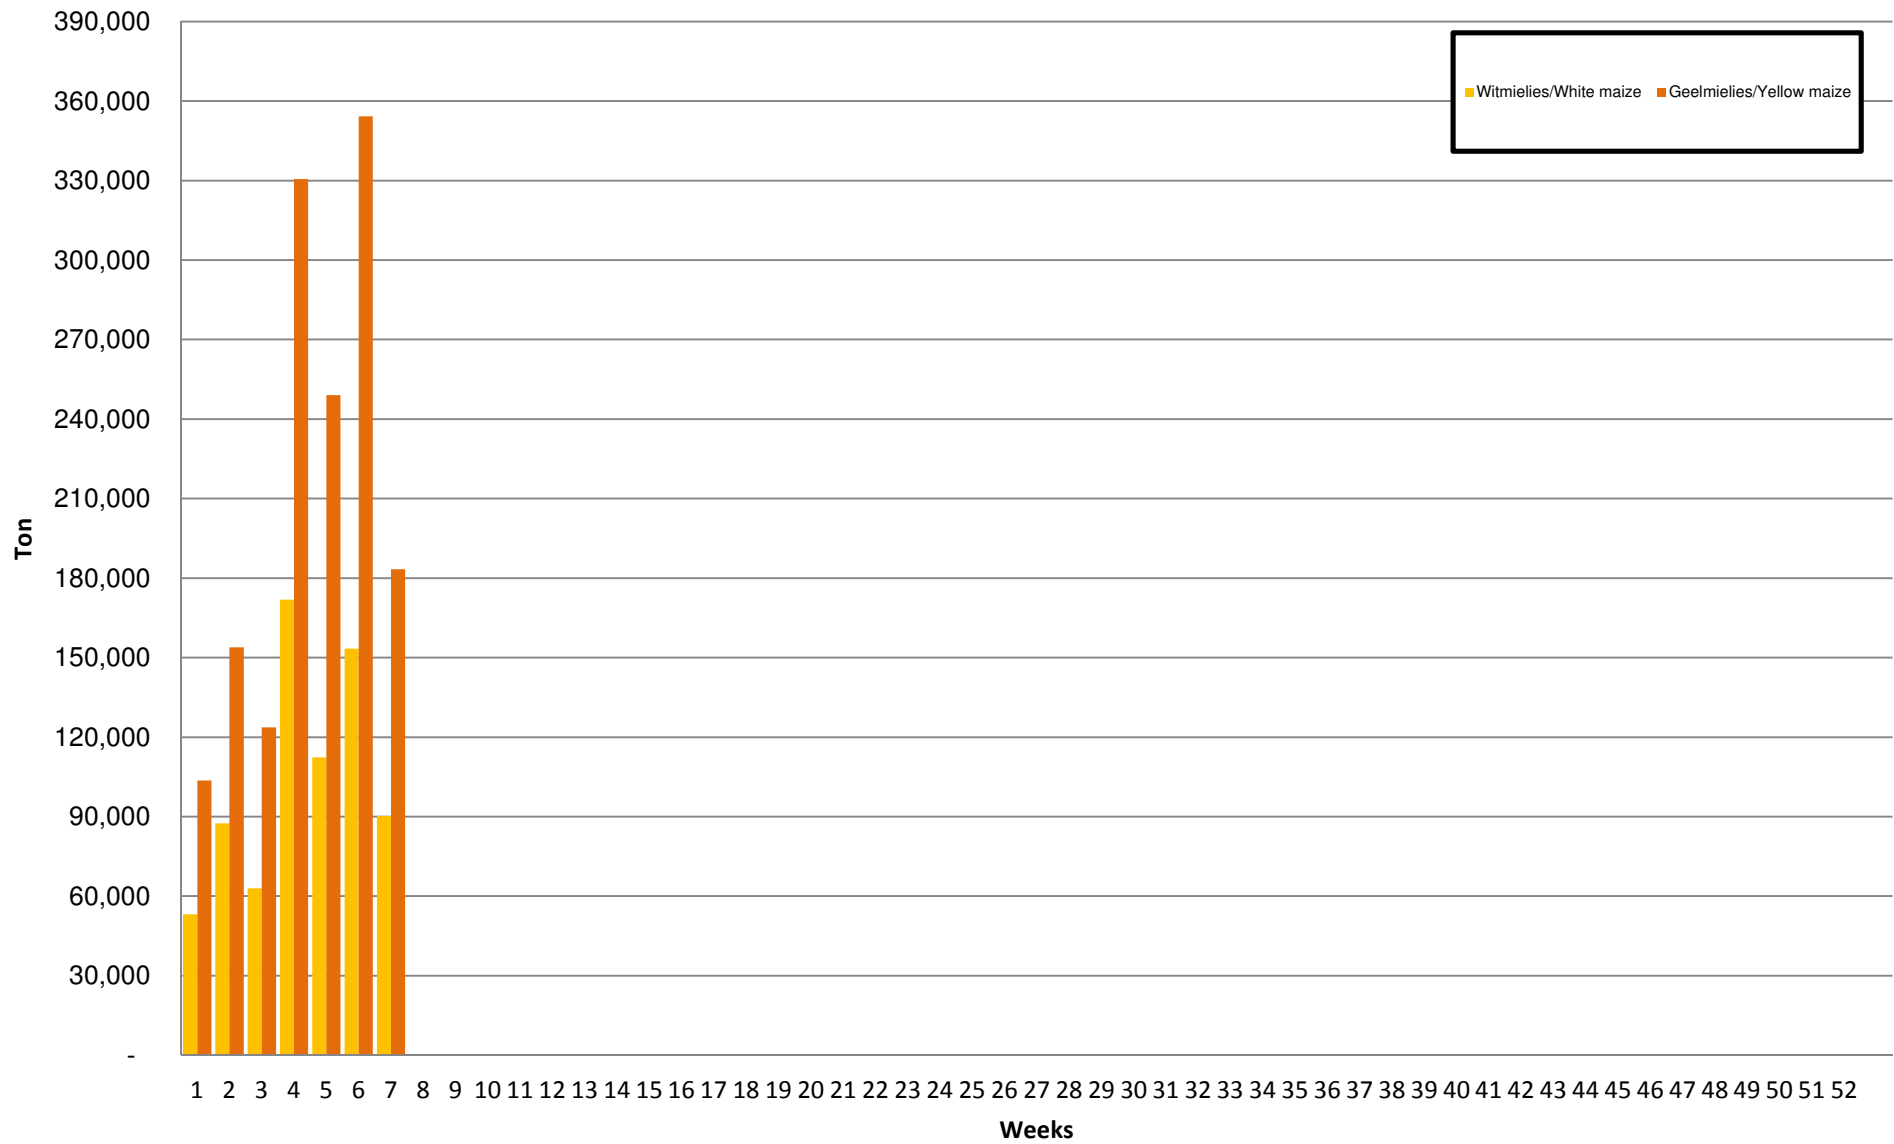

Weeklikse mielielewerings (Bemarkingsjaar: Mei tot April 2016/17)