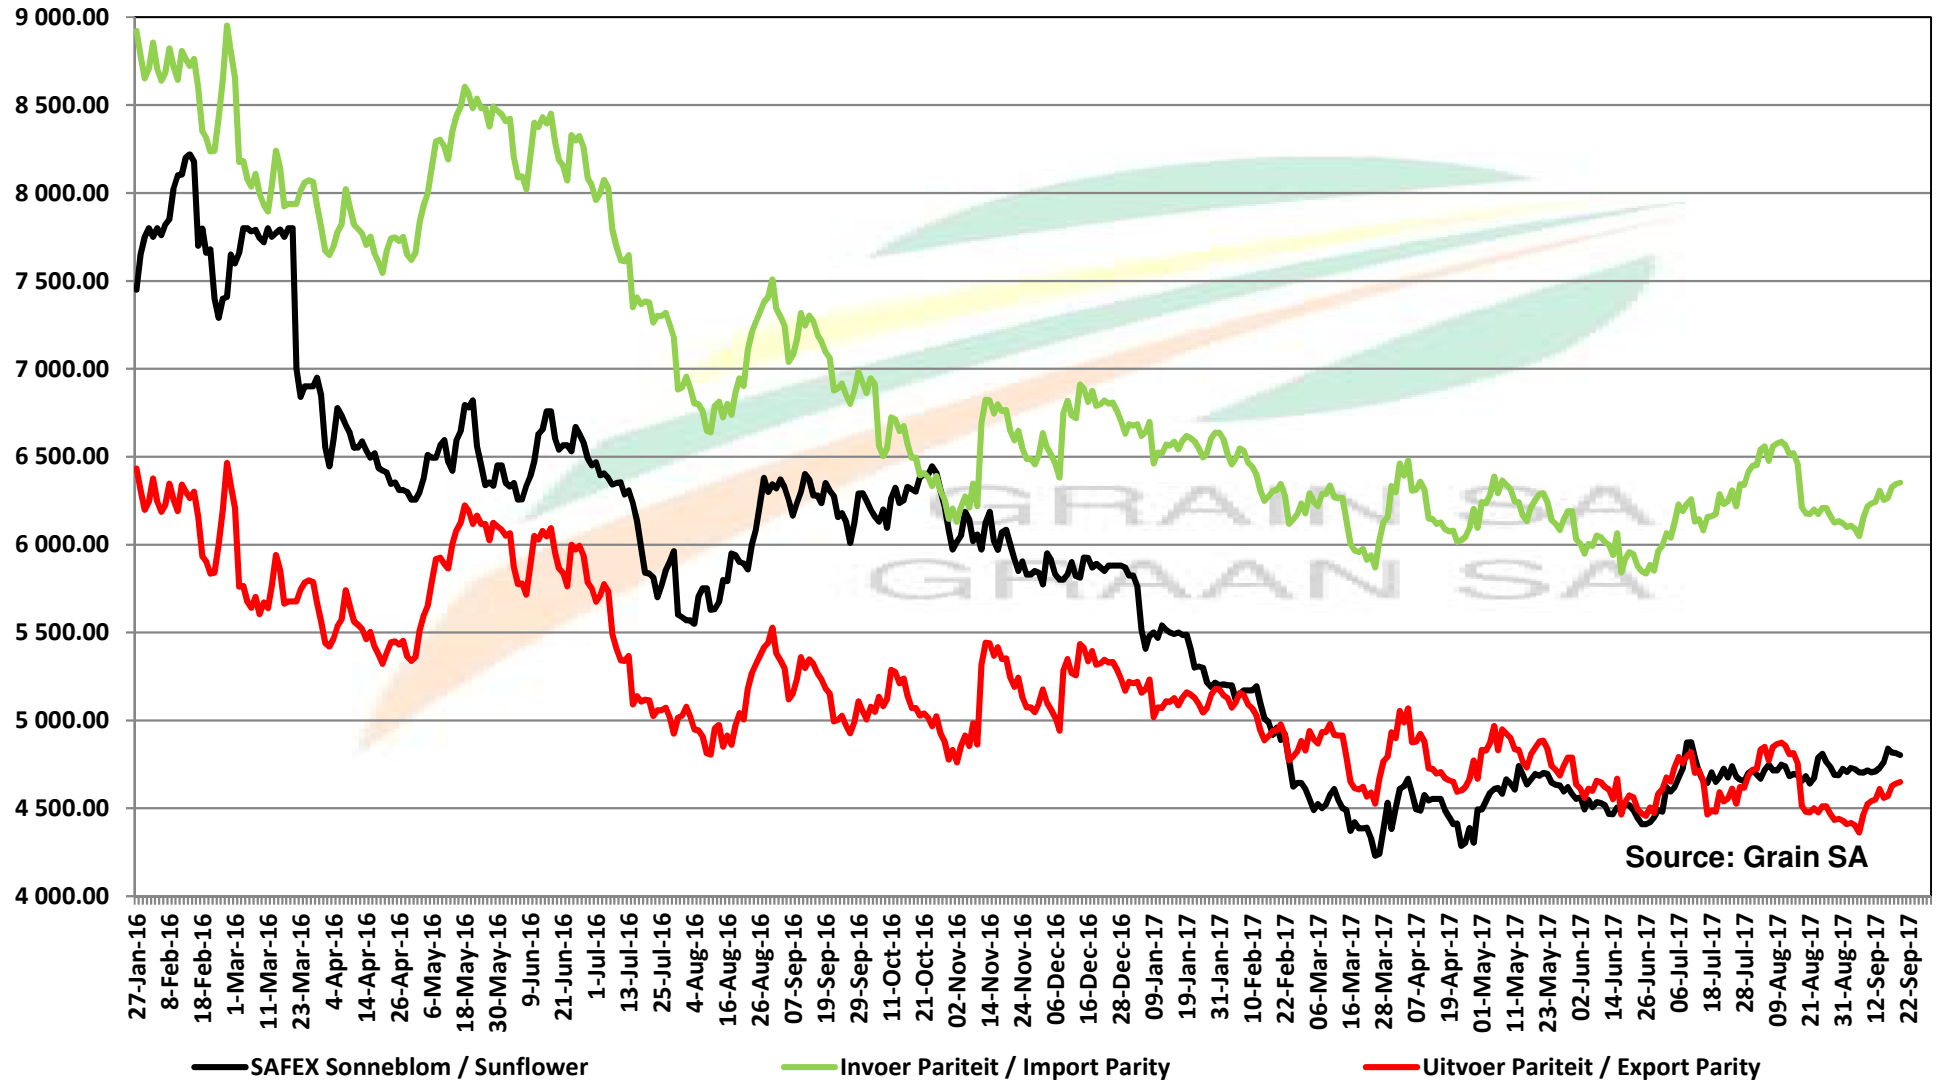

PRICES OF EU SUNFLOWER SEED DELIVERED IN RANDFONTEIN PRYSE VAN EU SONNEBLOMSAAD GELEWER IN RANDFONTEIN

PRICES OF EU SUNFLOWER SEED DELIVERED IN RANDFONTEIN PRYSE VAN EU SONNEBLOMSAAD GELEWER IN RANDFONTEIN