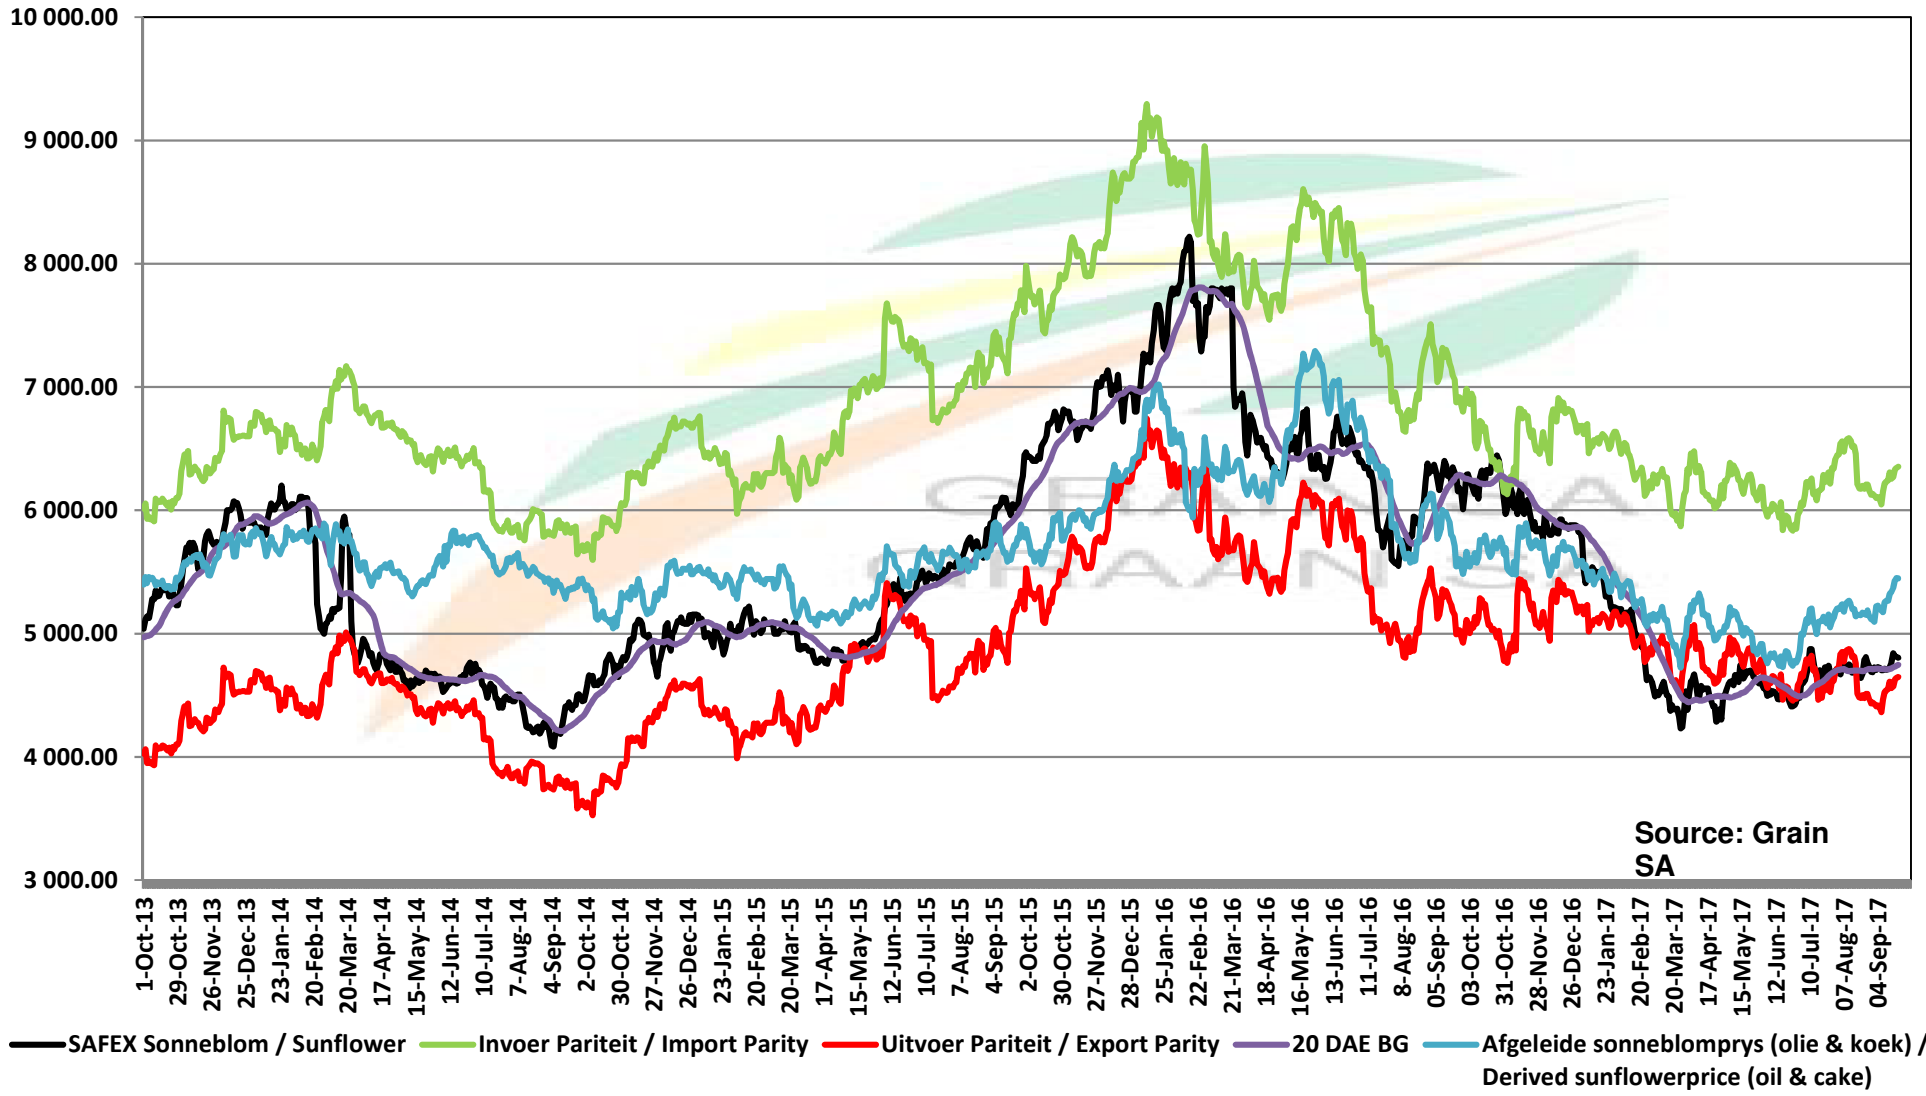

PRICES OF EU SUNFLOWER SEED DELIVERED IN RANDFONTEIN PRYSE VAN EU SONNEBLOMSAAD GELEWER IN RANDFONTEIN

PRICES OF EU SUNFLOWER SEED DELIVERED IN RANDFONTEIN PRYSE VAN EU SONNEBLOMSAAD GELEWER IN RANDFONTEIN