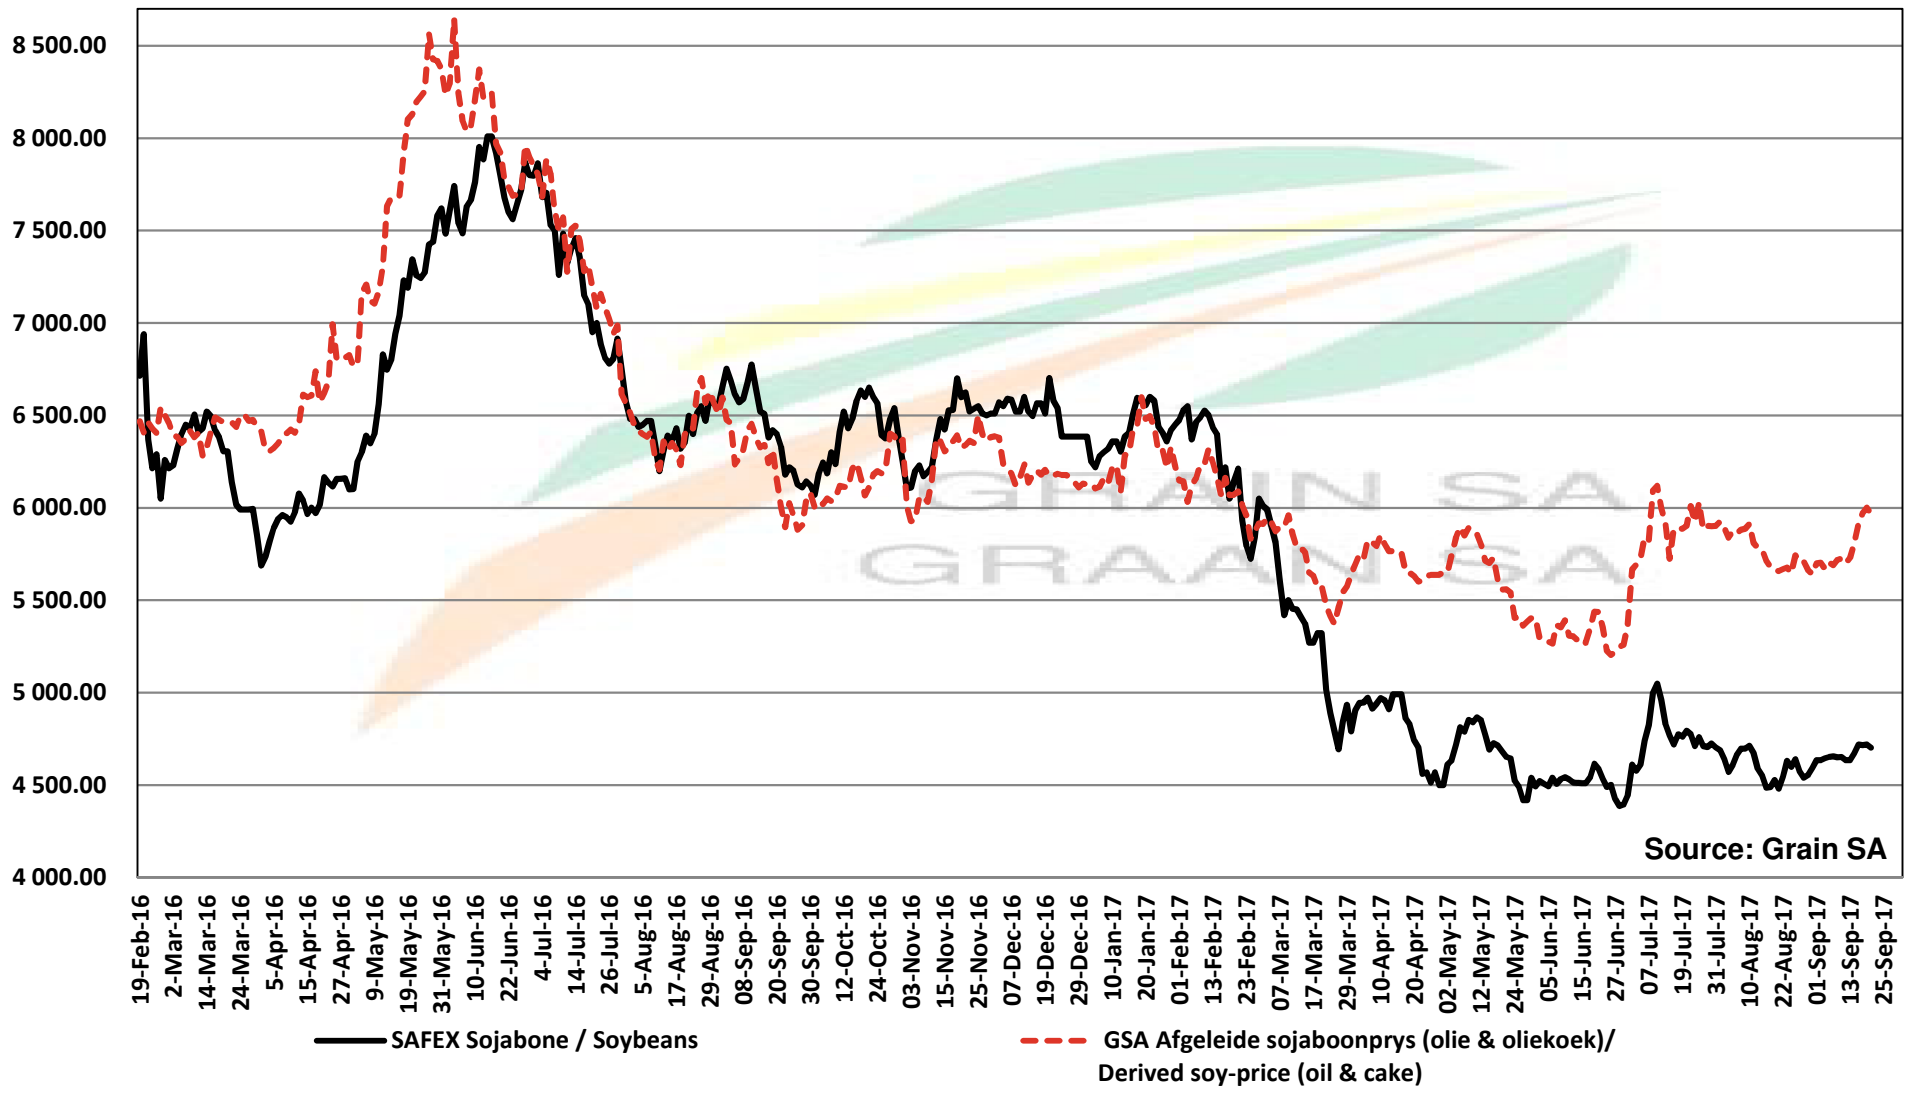

Source: Grain SA

PRICES OF SOYBEAN SEED DELIVERED IN RANDFONTEIN PRYSE VAN SOJABOONSAAD GELEWER IN RANDFONTEIN

PRICES OF ARGENTINIAN SOYBEAN SEED DELIVERED IN RANDFONTEIN PRYSE VAN ARGENTYNSE SOJABOONSAAD GELEWER IN RANDFONTEIN

Source: Grain SA

PRICES OF DERIVED SOYBEAN DELIVERED IN RANDFONTEIN PRYSE VAN AFGELEIDE SOJABONE GELEWER IN RANDFONTEIN

Source: Grain SA

PRICES OF SOYBEAN CRUSHING MARGIN PRYSE VAN SOJABOON PERSMARGE

Source: Grain SA