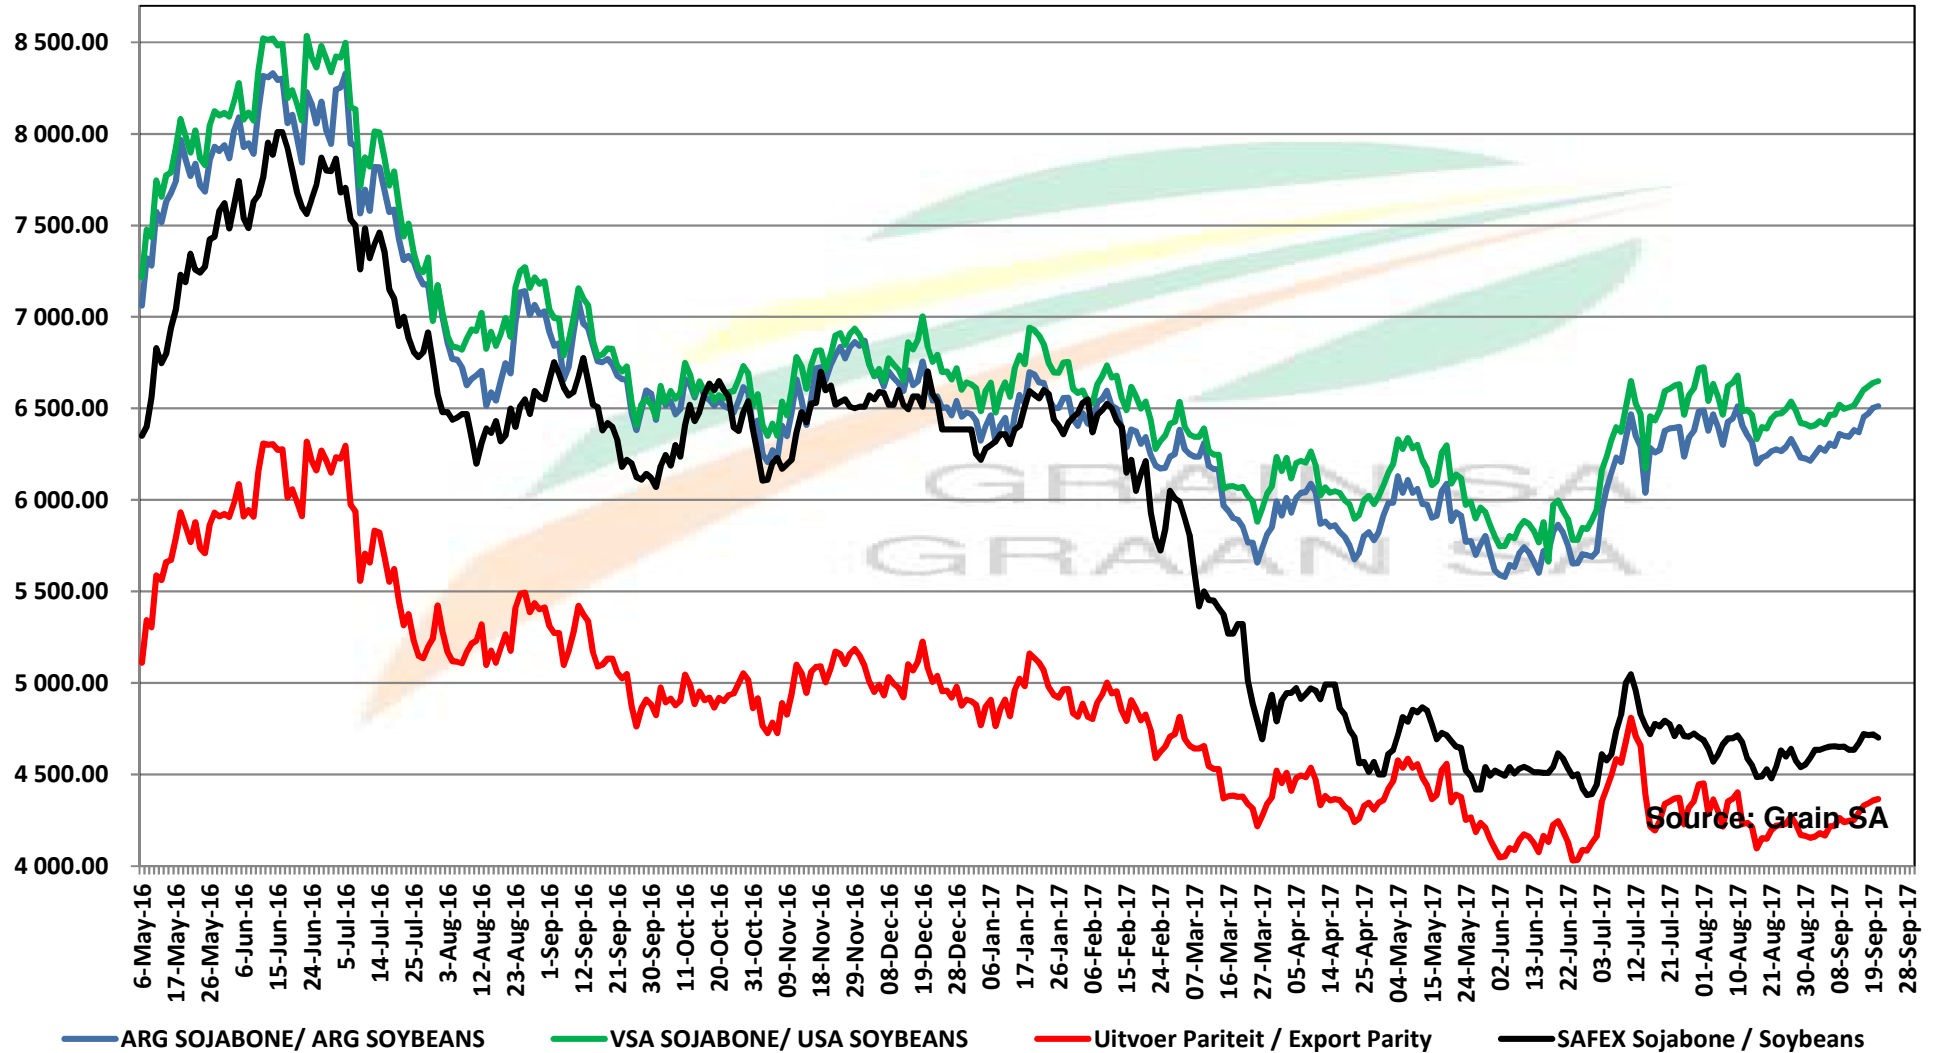

PRICES OF EU SUNFLOWER SEED DELIVERED IN RANDFONTEIN PRYSE VAN EU SONNEBLOMSAAD GELEWER IN RANDFONTEIN

PRICES OF EU SUNFLOWER SEED DELIVERED IN RANDFONTEIN PRYSE VAN EU SONNEBLOMSAAD GELEWER IN RANDFONTEIN

Source: Grain SA

PRICES OF SOYBEAN SEED DELIVERED IN RANDFONTEIN PRYSE VAN SOJABOONSAAD GELEWER IN RANDFONTEIN

PRICES OF ARGENTINIAN SOYBEAN SEED DELIVERED IN RANDFONTEIN PRYSE VAN ARGENTYNSE SOJABOONSAAD GELEWER IN RANDFONTEIN

Source: Grain SA

PRICES OF DERIVED SOYBEAN DELIVERED IN RANDFONTEIN PRYSE VAN AFGELEIDE SOJABONE GELEWER IN RANDFONTEIN

Source: Grain SA

PRICES OF SOYBEAN CRUSHING MARGIN PRYSE VAN SOJABOON PERSMARGE

Source: Grain SA