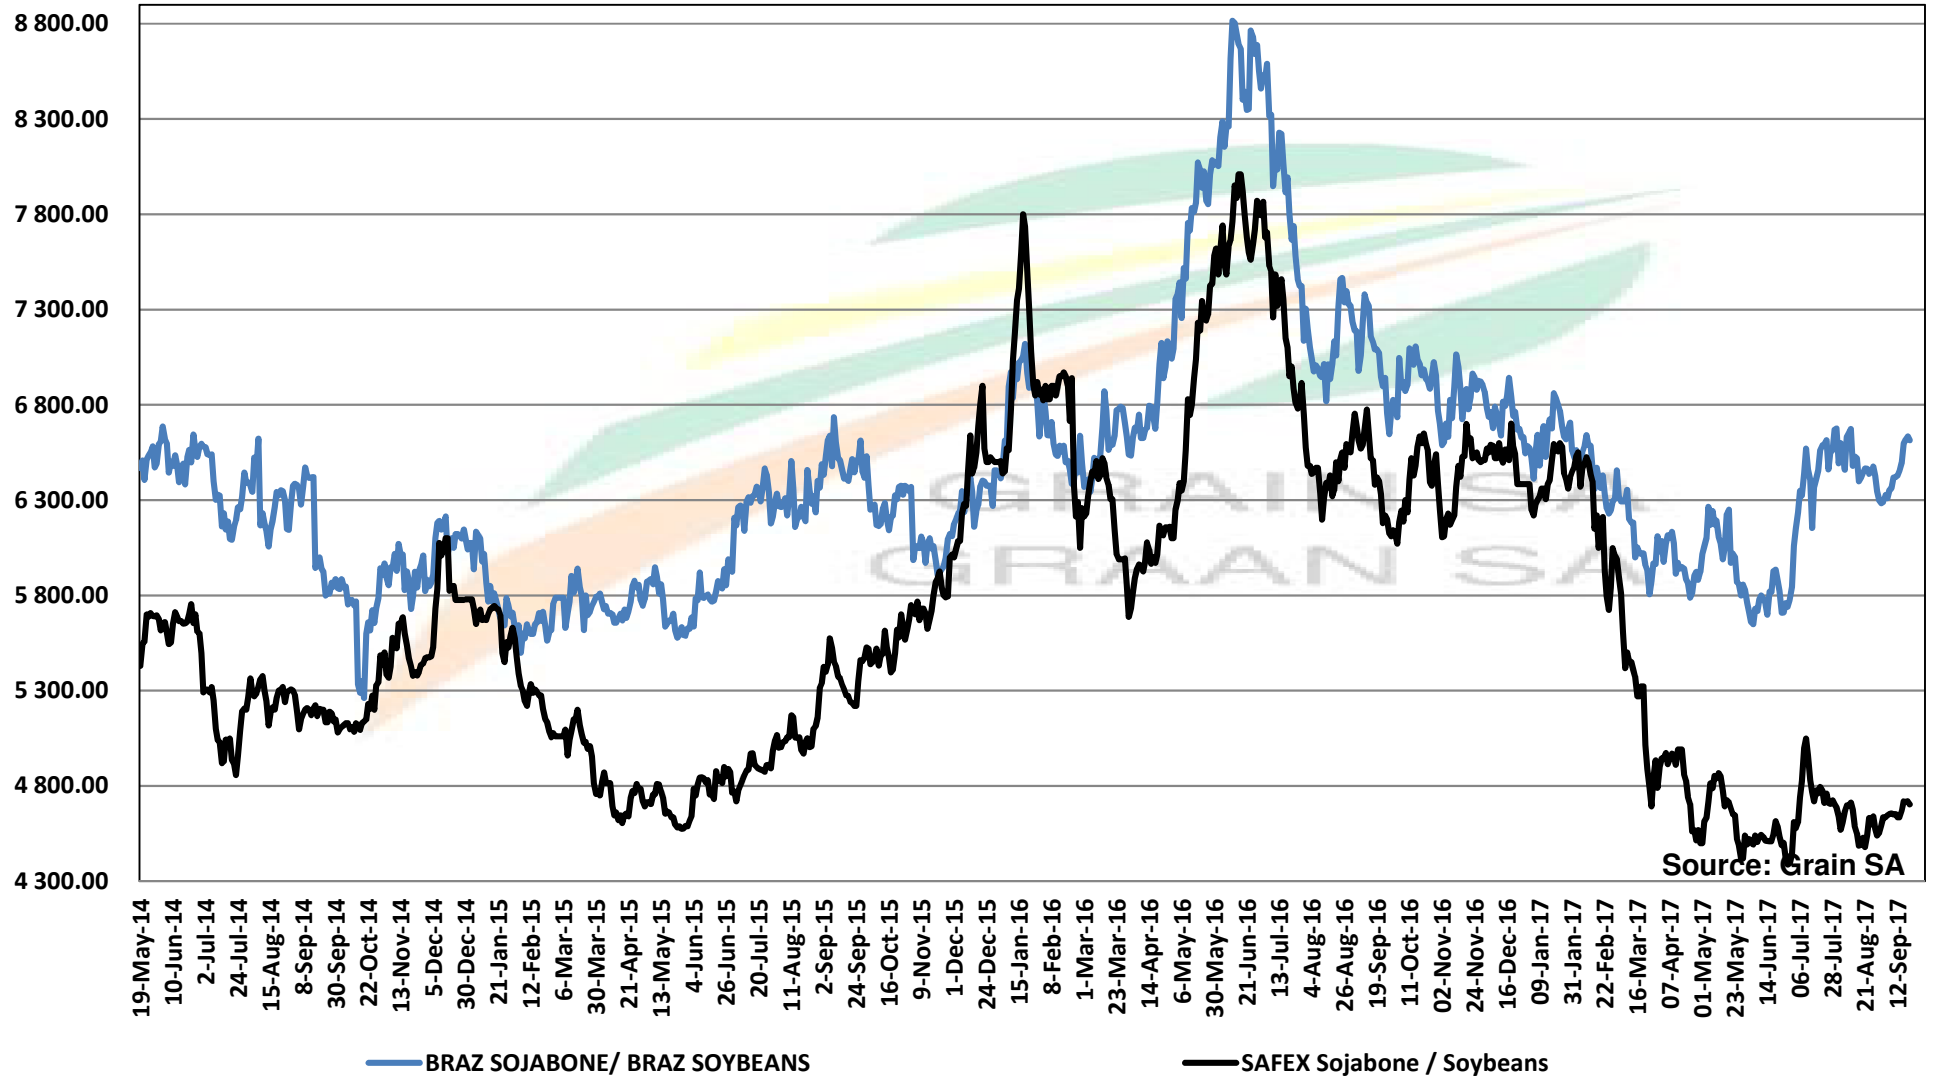

PRICES OF BRAZILIAN SOYBEAN DELIVERED IN RANDFONTEIN
PRYSE VAN BRASILIAANSE SOJABONE GELEWER IN RANDFONTEIN

Source: Grain SA