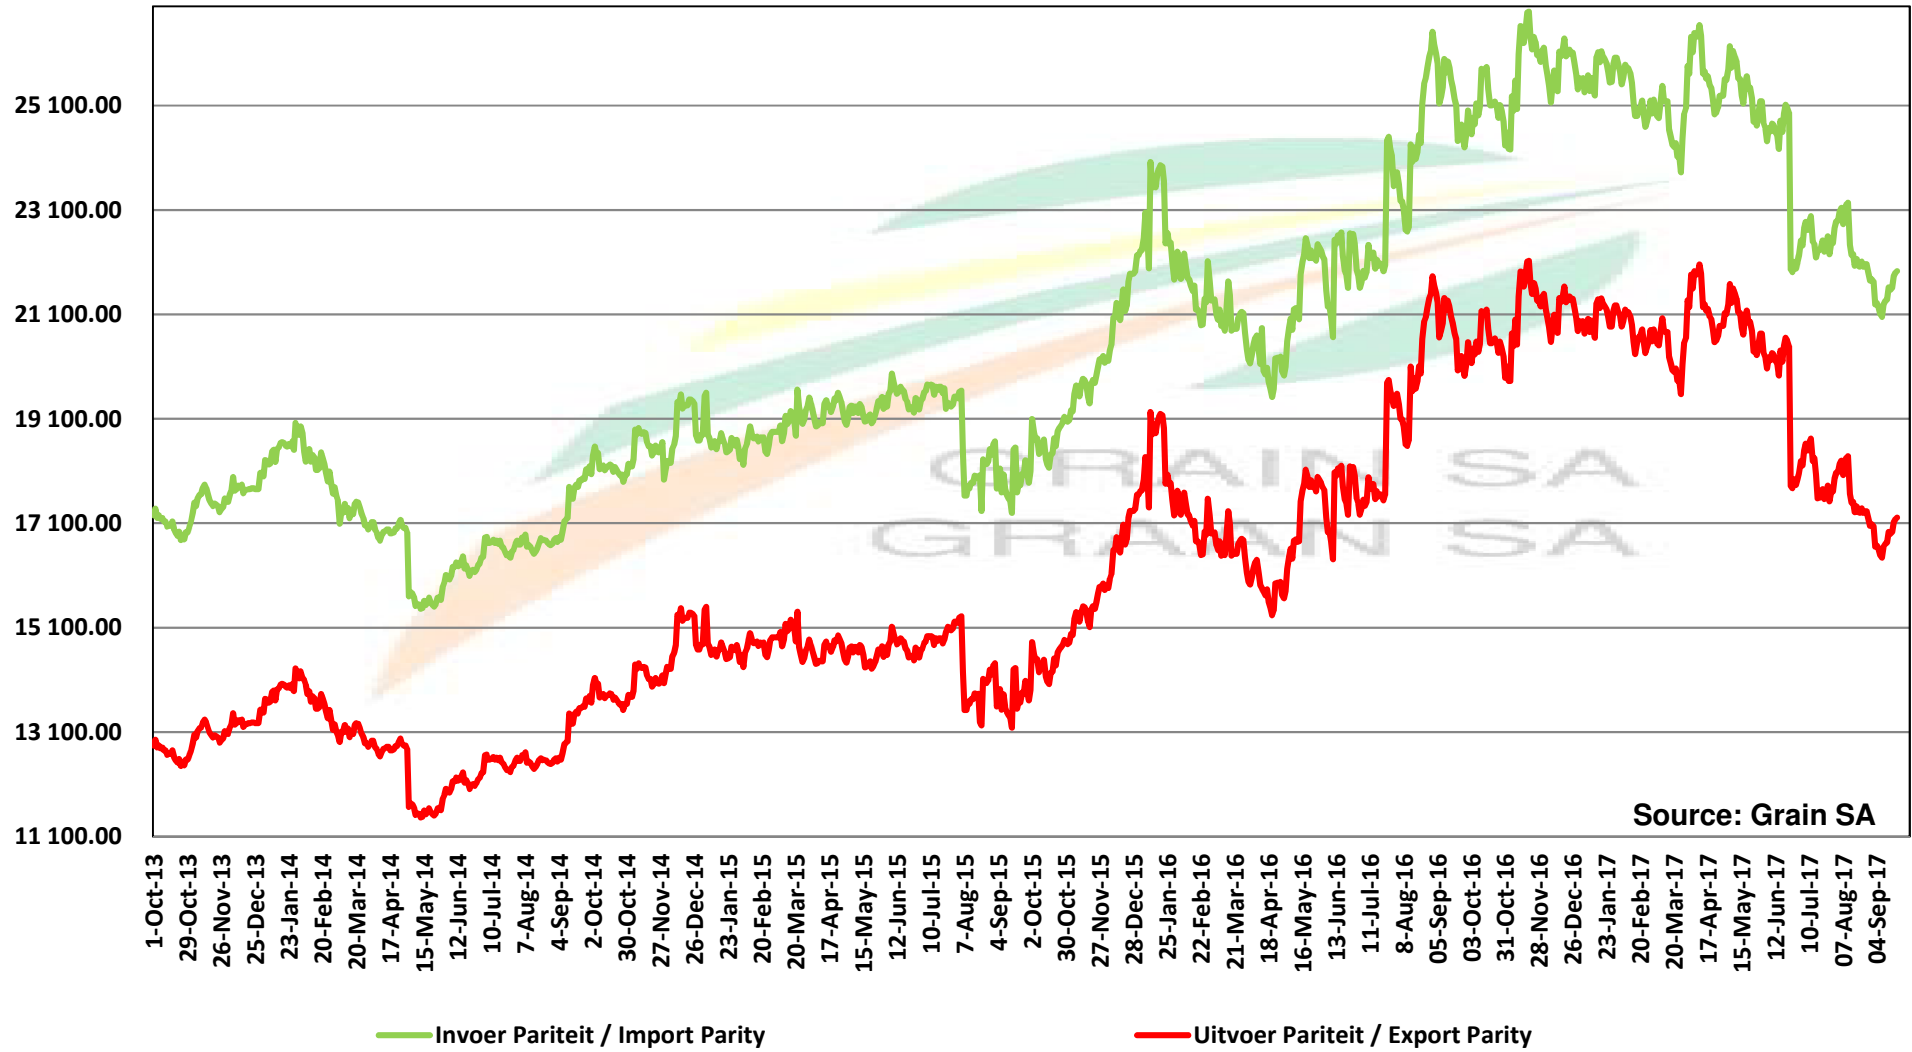

PRICES OF PROCESSED AND GRADED USA CHOICE GRADE GROUNDNUTS (40/50) (RANDFONTEIN)
PRYSE VAN UITGEDOP EN GESORTEERDE VSA KEURGRAAD GRONDBONE MET 'N PITGROOTTE VAN
40/50 pitgrootte (RANDFONTEIN)