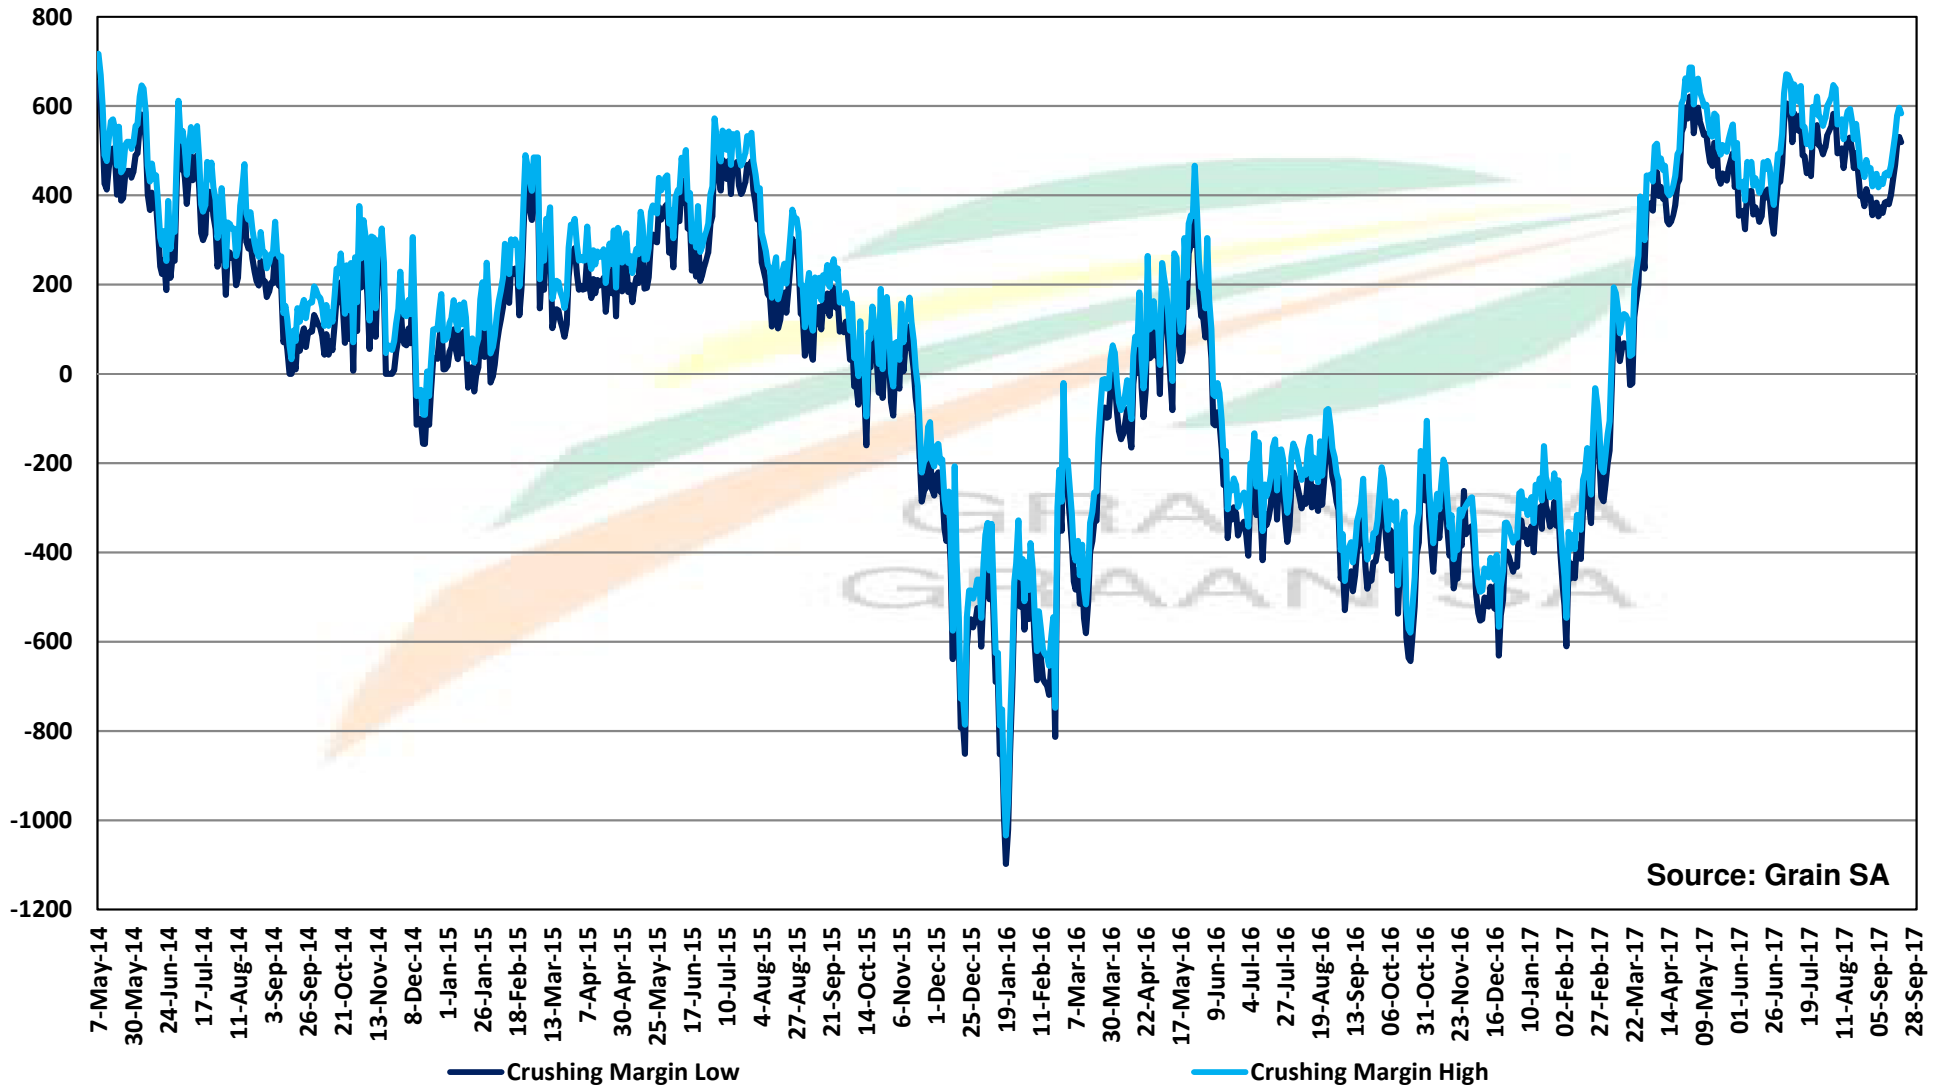

Source: Grain SA

PRICES OF SOYBEAN SEED DELIVERED IN RANDFONTEIN PRYSE VAN SOJABOONSAAD GELEWER IN RANDFONTEIN

PRICES OF ARGENTINIAN SOYBEAN SEED DELIVERED IN RANDFONTEIN PRYSE VAN ARGENTYNSE SOJABOONSAAD GELEWER IN RANDFONTEIN

Source: Grain SA

PRICES OF DERIVED SOYBEAN DELIVERED IN RANDFONTEIN PRYSE VAN AFGELEIDE SOJABONE GELEWER IN RANDFONTEIN

Source: Grain SA

PRICES OF SOYBEAN CRUSHING MARGIN PRYSE VAN SOJABOON PERSMARGE

Source: Grain SA