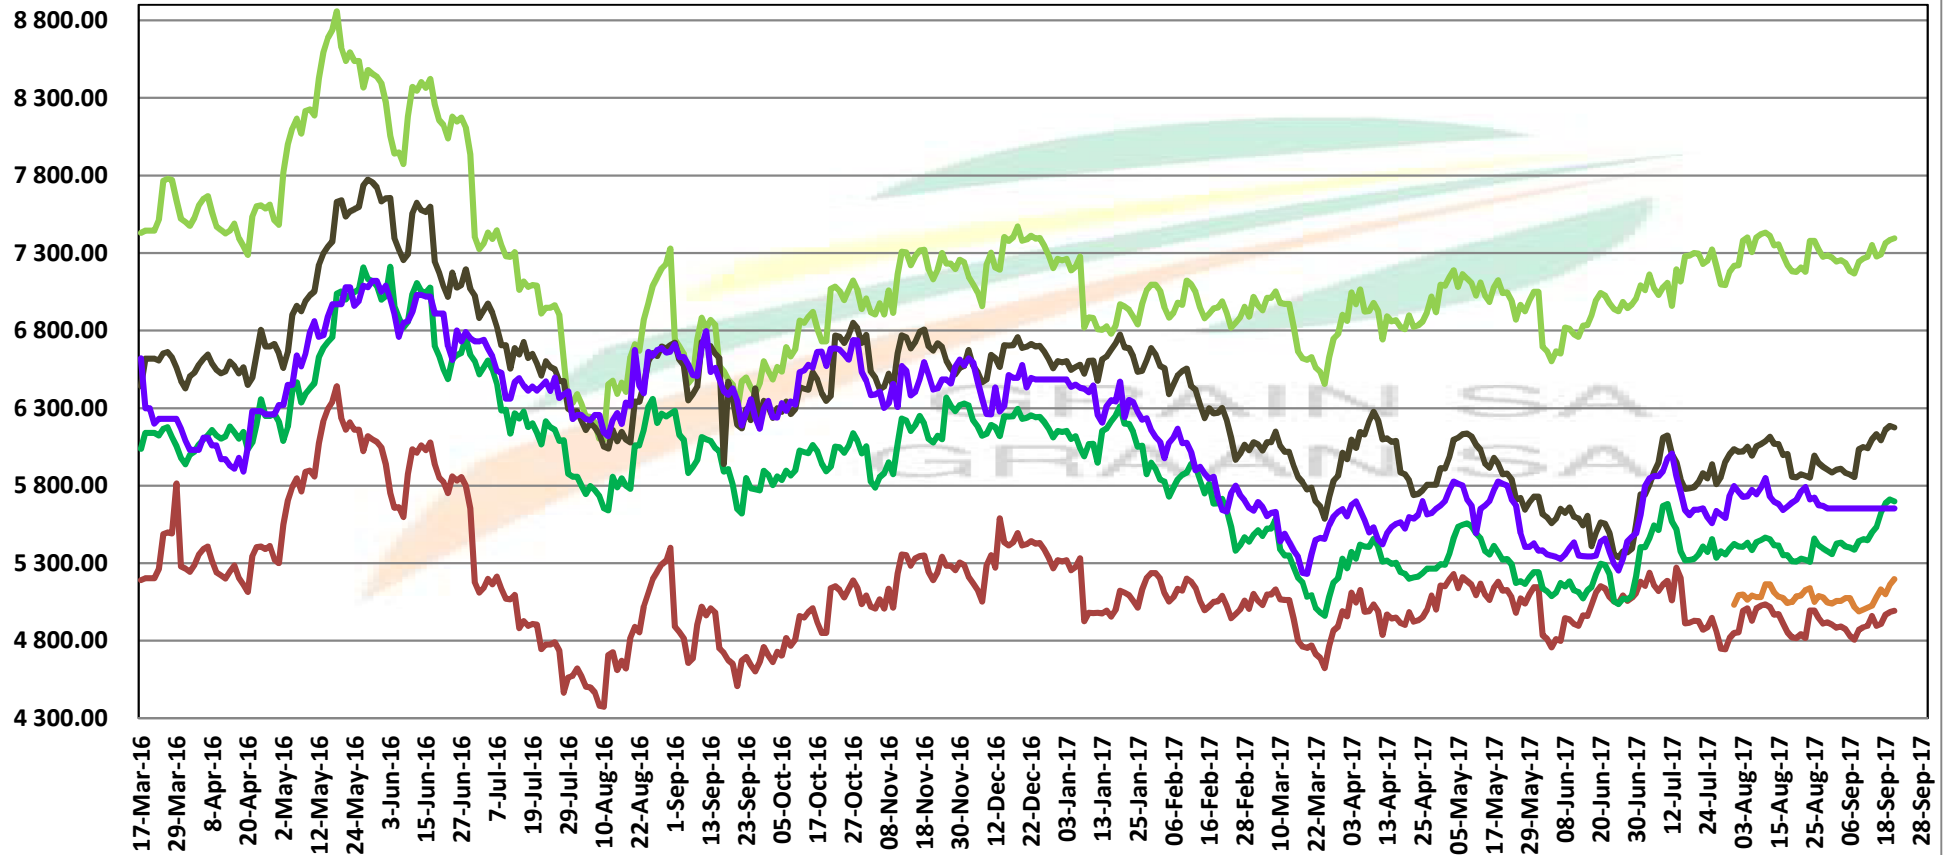

Source: Grain SA

PRICES OF DERIVED SOYBEAN DELIVERED IN RANDFONTEIN PRYSE VAN AFGELEIDE SOJABONE GELEWER IN RANDFONTEIN

Source: Grain SA

PRICES OF SOYBEAN CRUSHING MARGIN PRYSE VAN SOJABOON PERSMARGE

Source: Grain SA

PRICES OF BRAZILIAN SOYBEAN DELIVERED IN RANDFONTEIN
PRYSE VAN BRASILIAANSE SOJABONE GELEWER IN RANDFONTEIN

Source: Grain SA

Prices of Canola in the South Cape (Swellendam) Canolapryse in die Suid-Kaap (Swellendam)