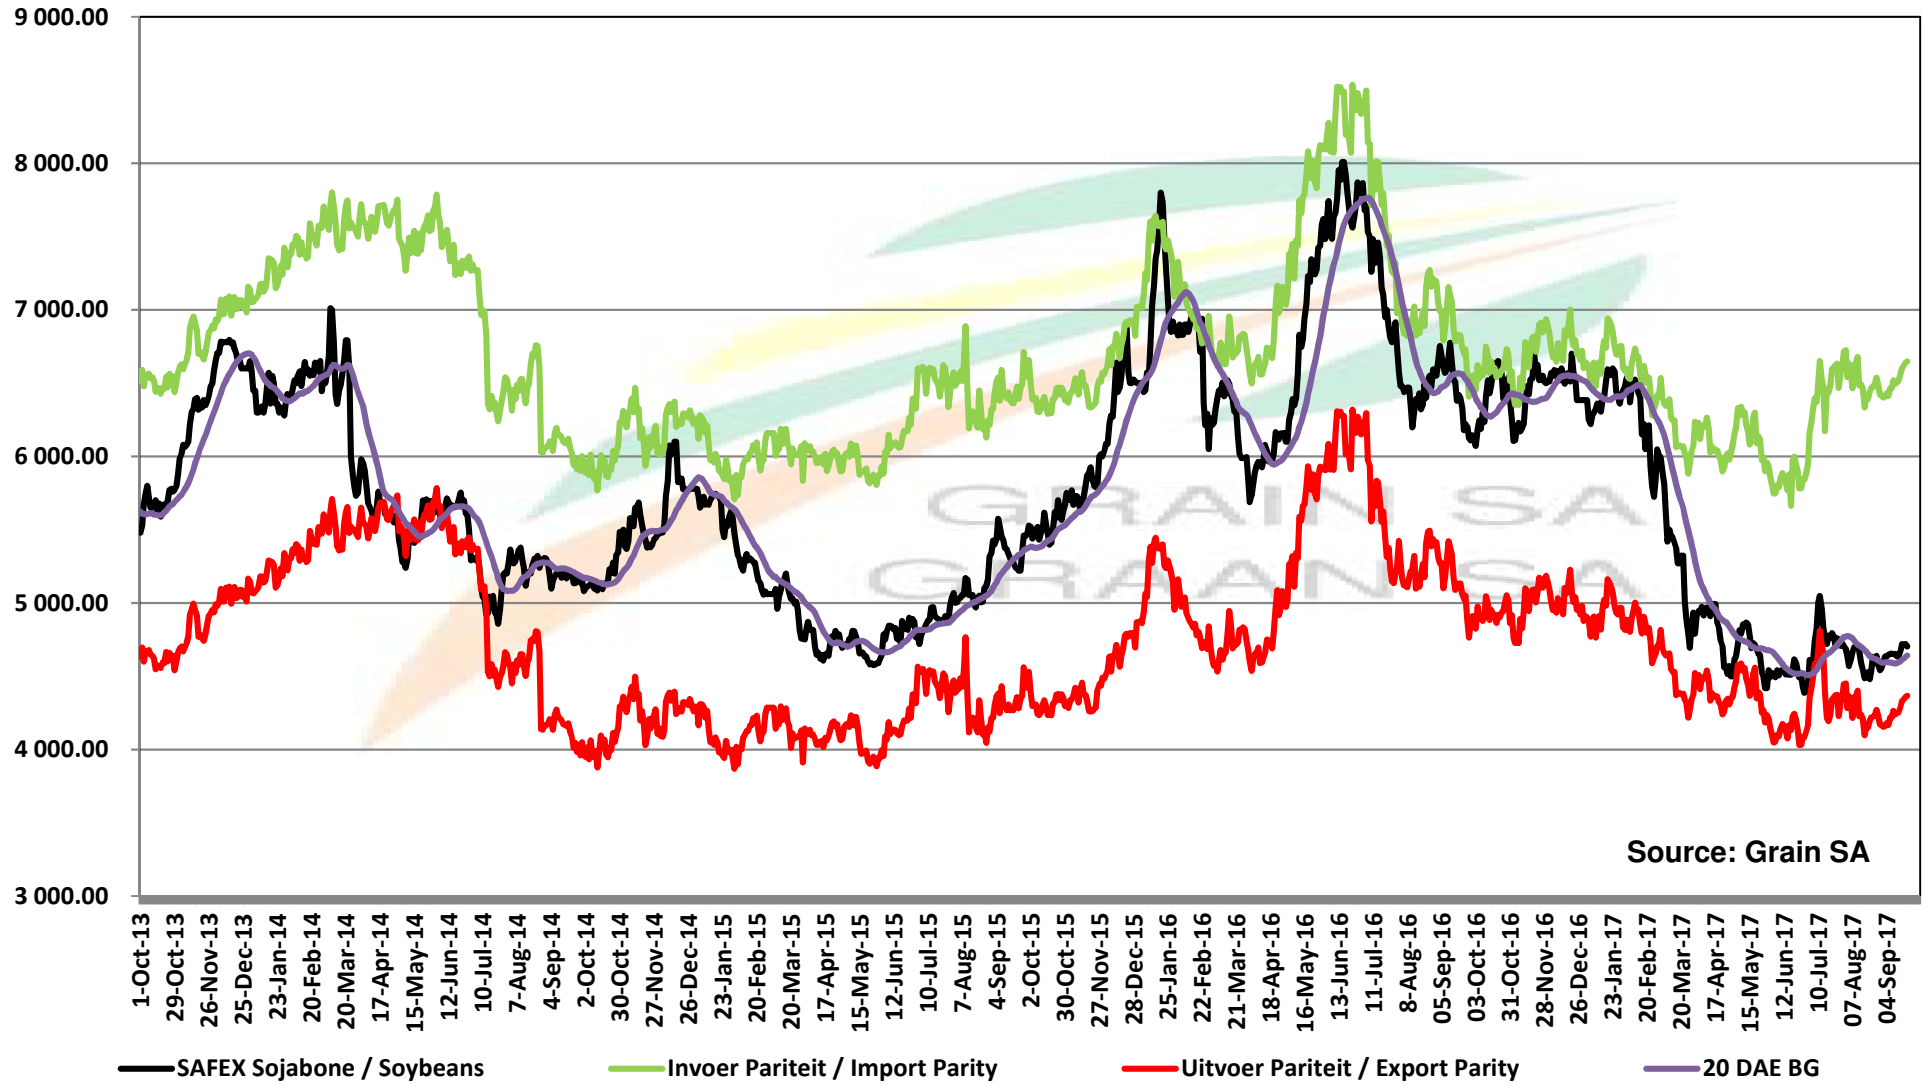

PRICES OF SOYBEAN SEED DELIVERED IN RANDFONTEIN PRYSE VAN SOJABOONSAAD GELEWER IN RANDFONTEIN