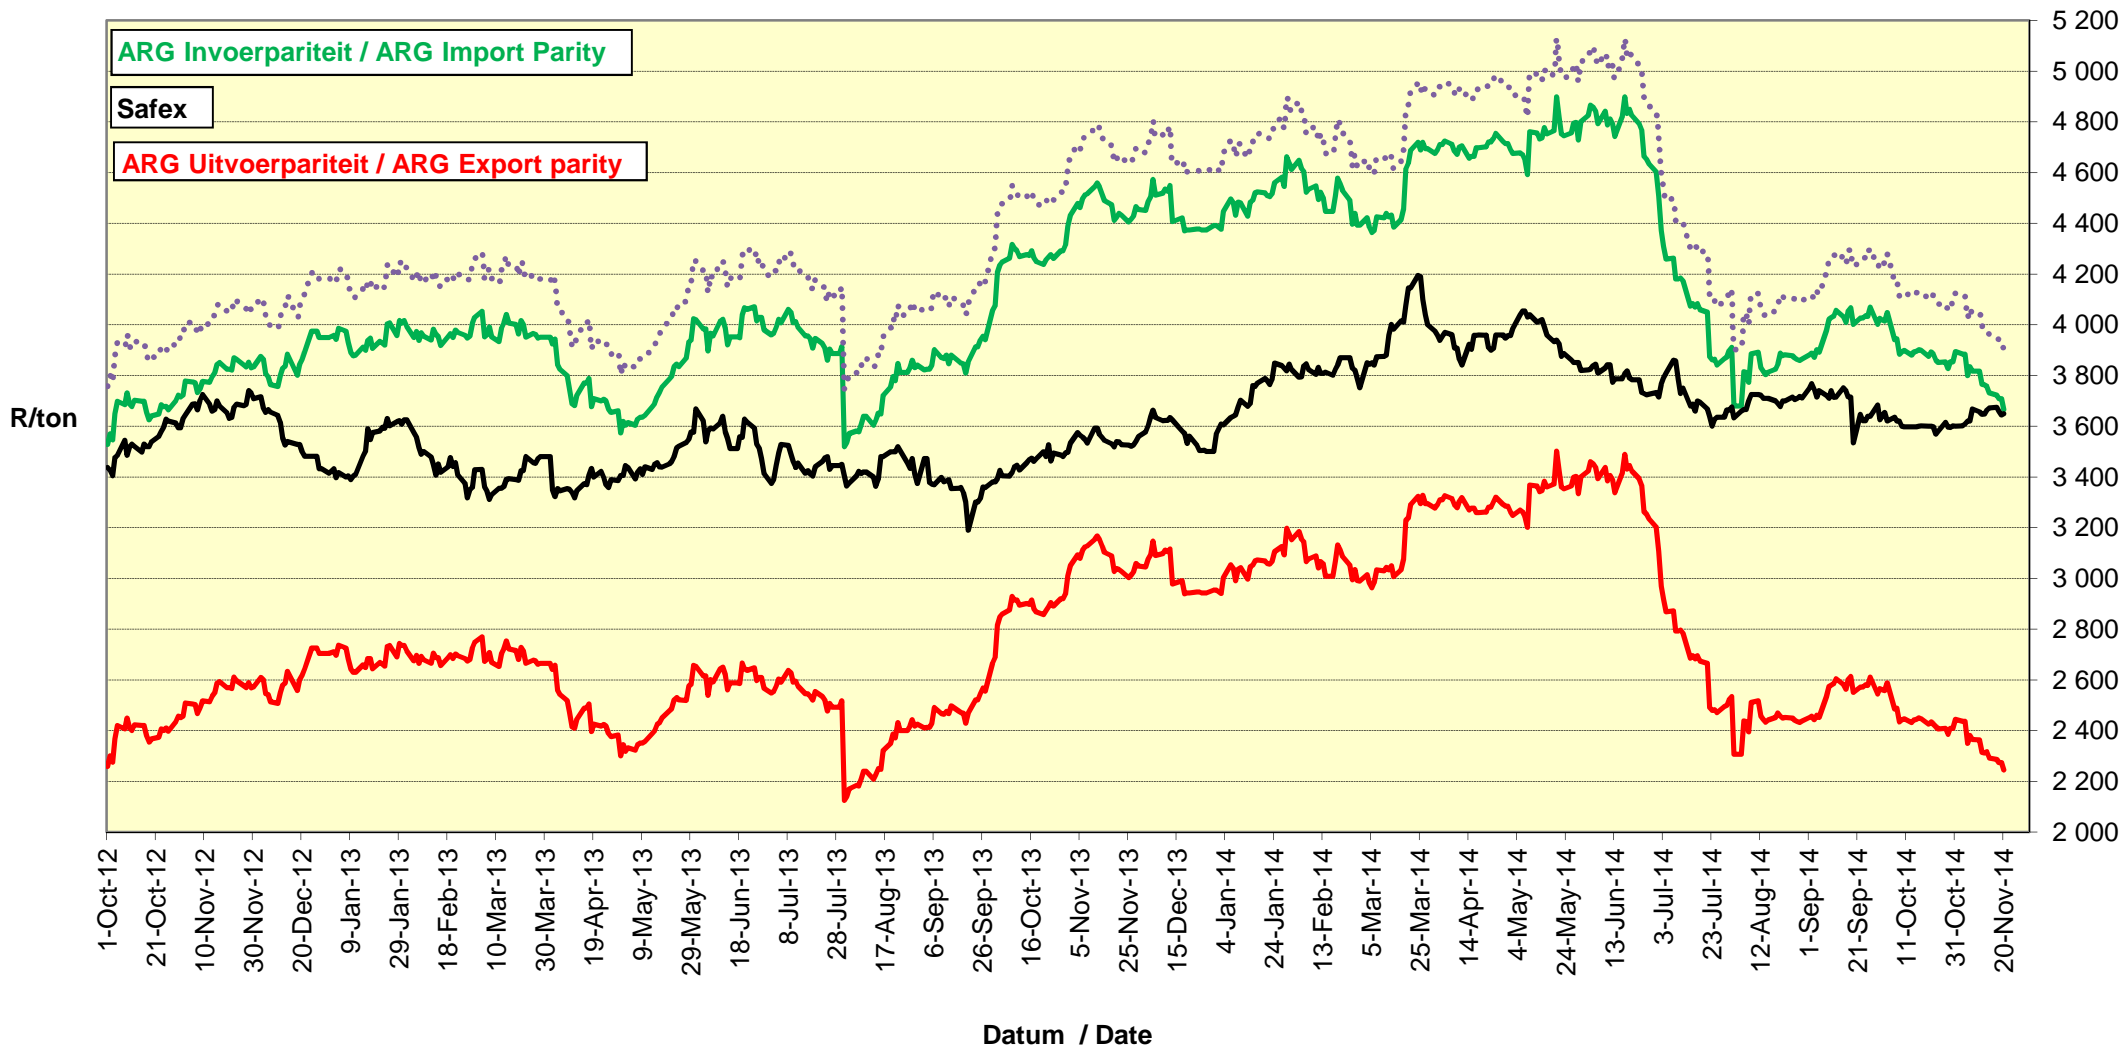

PRYSE VAN RSA EN ARGENTYNSE KORING GELEWER IN RANDFONTEIN

PRICES OF RSA AND ARGENTINEAN WHEAT DELIVERED IN RANDFONTEIN

PRYSE VAN SUID AFRIKAANSE EN VSA KORING GELEWER IN RANDFONTEIN
PRICES OF SOUTH AFRICAN AND USA WHEAT DELIVERED IN RANDFONTEIN

PRYSE VAN KORING GELEWER IN RANDFONTEIN PRICES OF WHEAT DELIVERED IN RANDFONTEIN

PRYSE VAN RSA EN DUITSE KORING GELEWER IN RANDFONTEIN PRICES OF RSA AND GERMAN WHEAT DELIVERED IN RANDFONTEIN

PRYSE VAN HRW KORING VIR LEWERING IN DESEMBER 2014 (RANDFONTEIN)
PRICES OF HRW WHEAT DELIVERED IN DECEMBER 2014 (RANDFONTEIN)