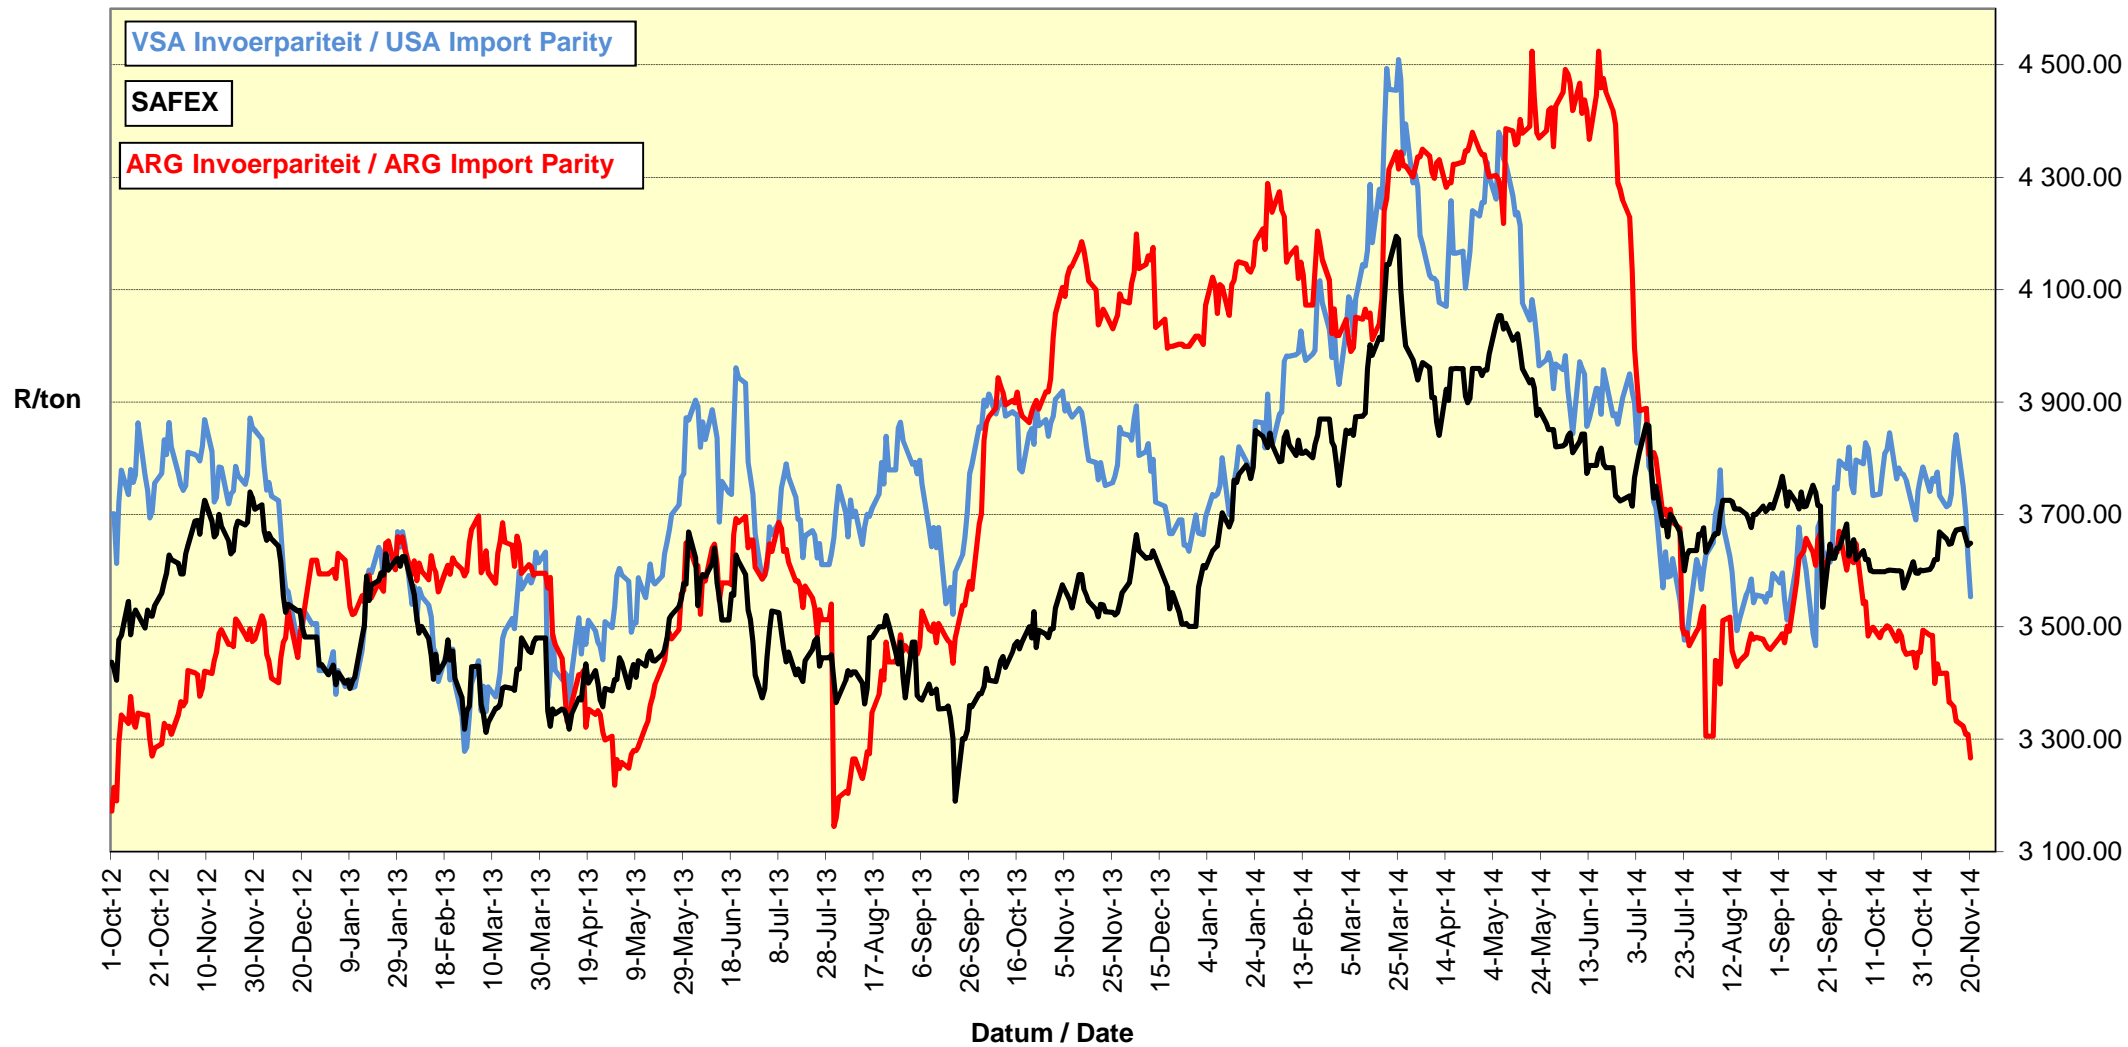

PRYSE VAN KORING GELEWER IN RANDFONTEIN PRICES OF WHEAT DELIVERED IN RANDFONTEIN

PRYSE VAN RSA EN DUITSE KORING GELEWER IN RANDFONTEIN PRICES OF RSA AND GERMAN WHEAT DELIVERED IN RANDFONTEIN

PRYSE VAN HRW KORING VIR LEWERING IN DESEMBER 2014 (RANDFONTEIN)
PRICES OF HRW WHEAT DELIVERED IN DECEMBER 2014 (RANDFONTEIN)

PRYSE VAN KORING GELEWER IN DURBAN HAWE PRICES OF WHEAT DELIVERED IN DURBAN HARBOUR

PRYSE VAN GARS GELEWER IN RANDFONTEIN PRICES OF BARLEY DELIVERED IN RANDFONTEIN

INVOERPARITEIT VAN VSA HRW KORING EN FRANSE VOERGARS IMPORT PARITY OF USA HRW AND FRANCE FEED BARLEY