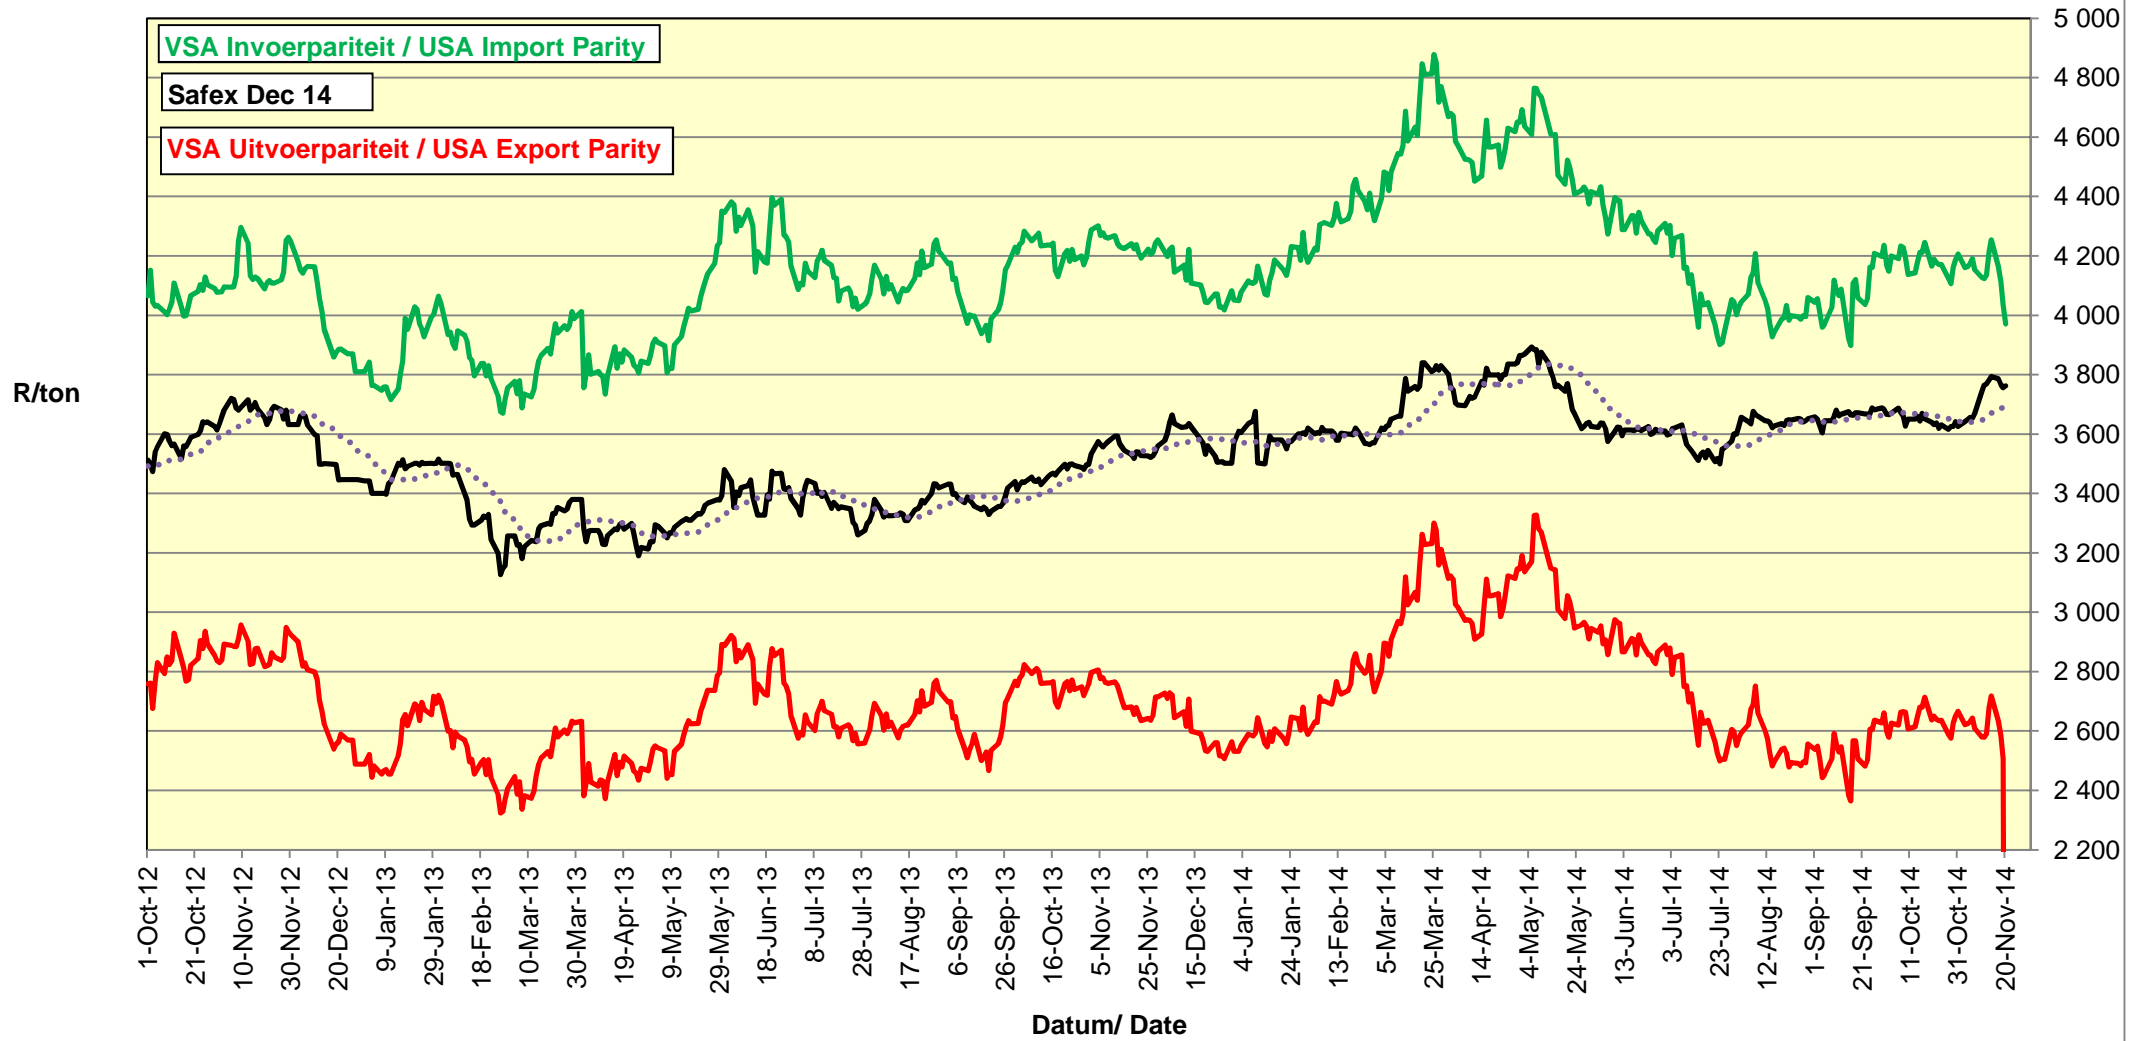

PRYSE VAN HRW KORING VIR LEWERING IN DESEMBER 2014 (RANDFONTEIN)
PRICES OF HRW WHEAT DELIVERED IN DECEMBER 2014 (RANDFONTEIN)