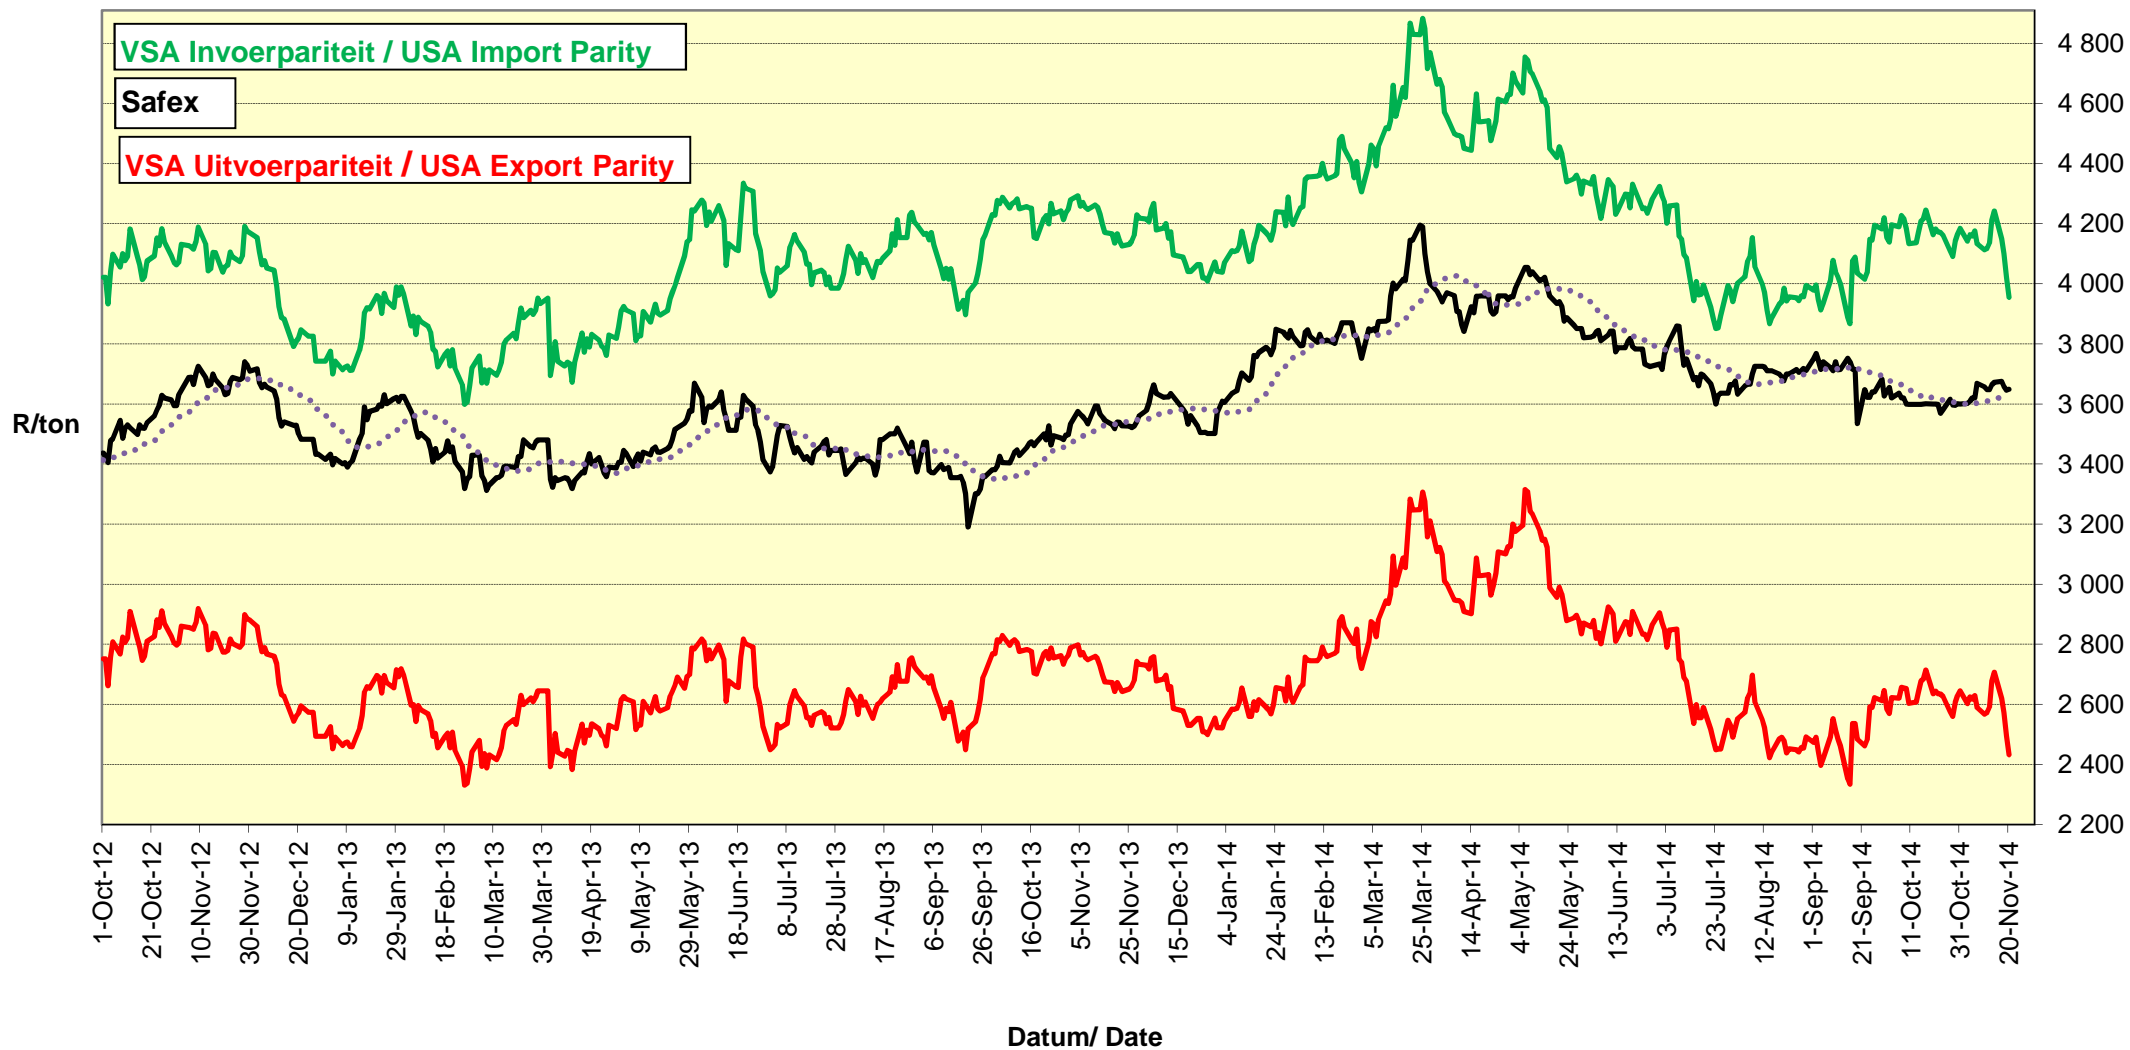

PRYSE VAN RSA EN ARGENTYNSE KORING GELEWER IN RANDFONTEIN

PRICES OF RSA AND ARGENTINEAN WHEAT DELIVERED IN RANDFONTEIN

PRYSE VAN SUID AFRIKAANSE EN VSA KORING GELEWER IN RANDFONTEIN
PRICES OF SOUTH AFRICAN AND USA WHEAT DELIVERED IN RANDFONTEIN