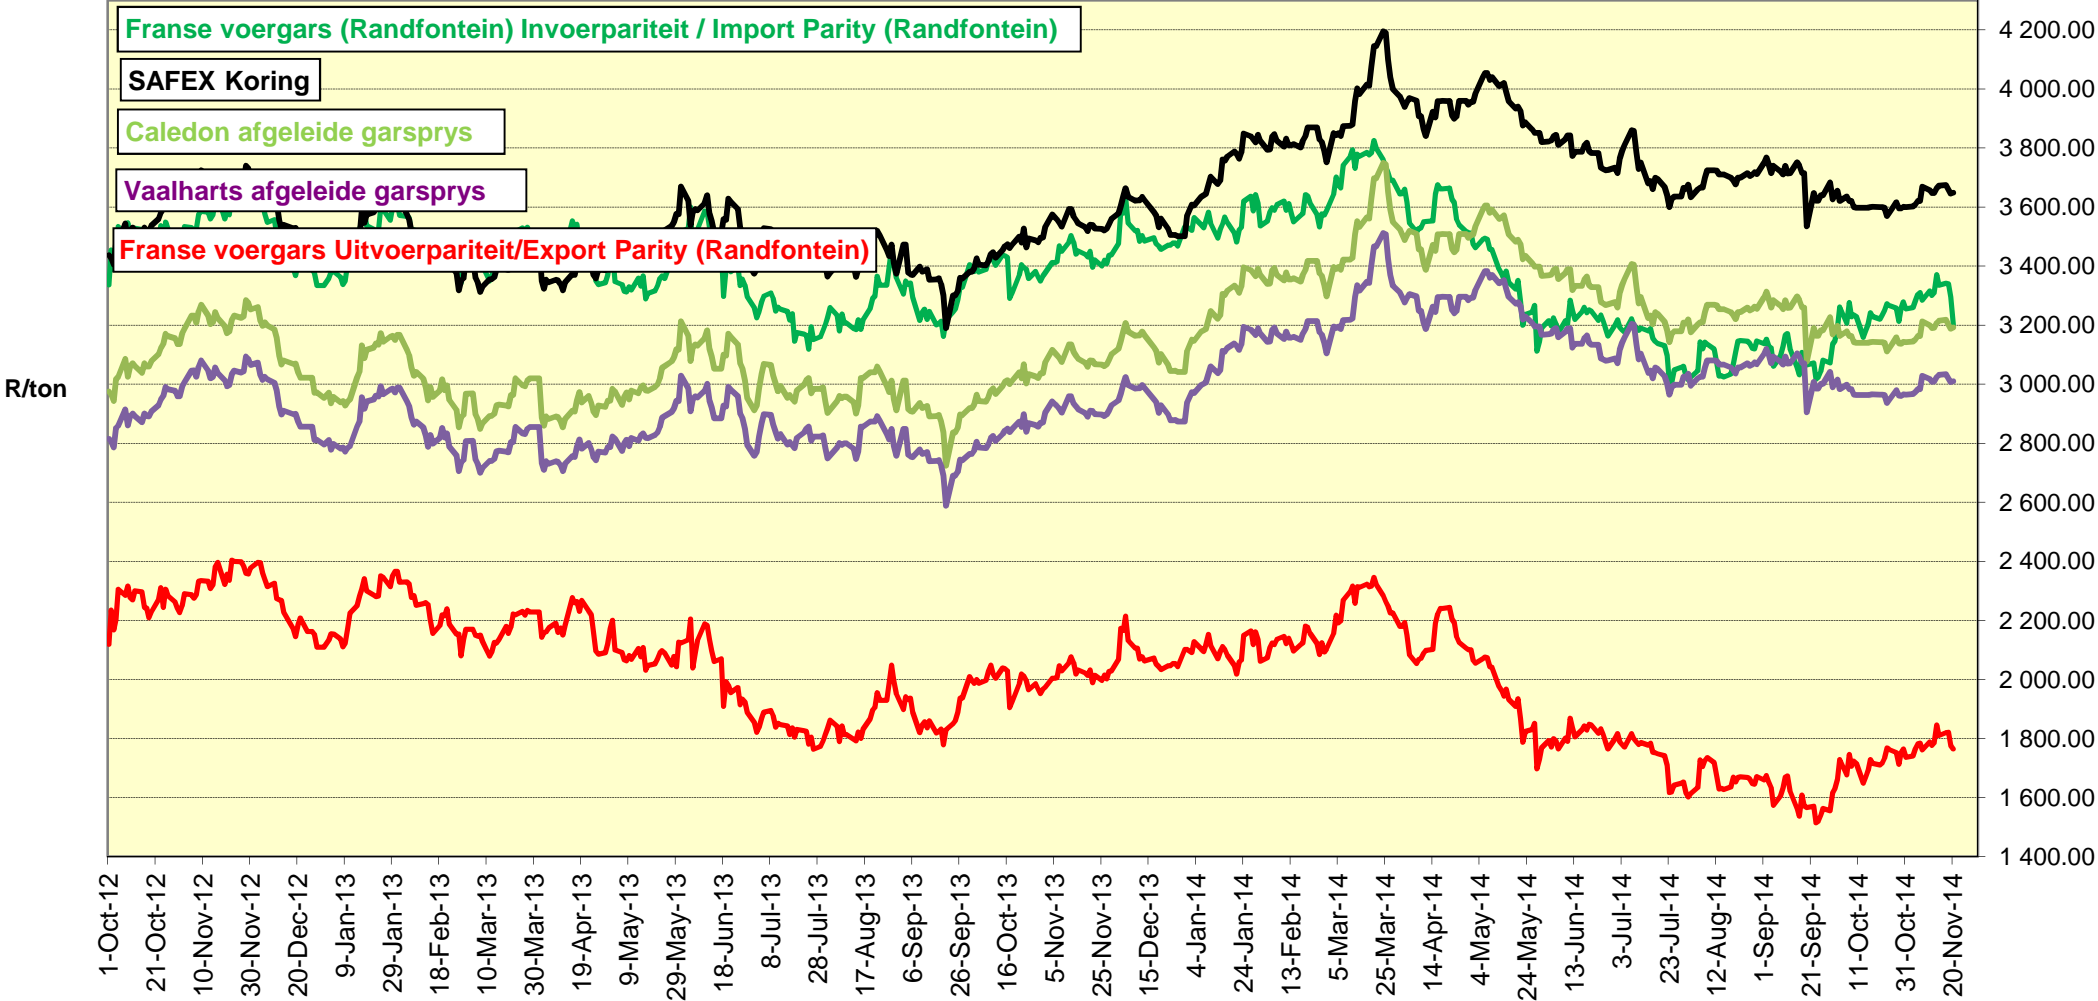

PRYSE VAN KORING GELEWER IN RANDFONTEIN PRICES OF WHEAT DELIVERED IN RANDFONTEIN

PRYSE VAN RSA EN DUITSE KORING GELEWER IN RANDFONTEIN PRICES OF RSA AND GERMAN WHEAT DELIVERED IN RANDFONTEIN

PRYSE VAN HRW KORING VIR LEWERING IN DESEMBER 2014 (RANDFONTEIN)
PRICES OF HRW WHEAT DELIVERED IN DECEMBER 2014 (RANDFONTEIN)

PRYSE VAN KORING GELEWER IN DURBAN HAWE PRICES OF WHEAT DELIVERED IN DURBAN HARBOUR

PRYSE VAN GARS GELEWER IN RANDFONTEIN PRICES OF BARLEY DELIVERED IN RANDFONTEIN

INVOERPARITEIT VAN VSA HRW KORING EN FRANSE VOERGARS IMPORT PARITY OF USA HRW AND FRANCE FEED BARLEY