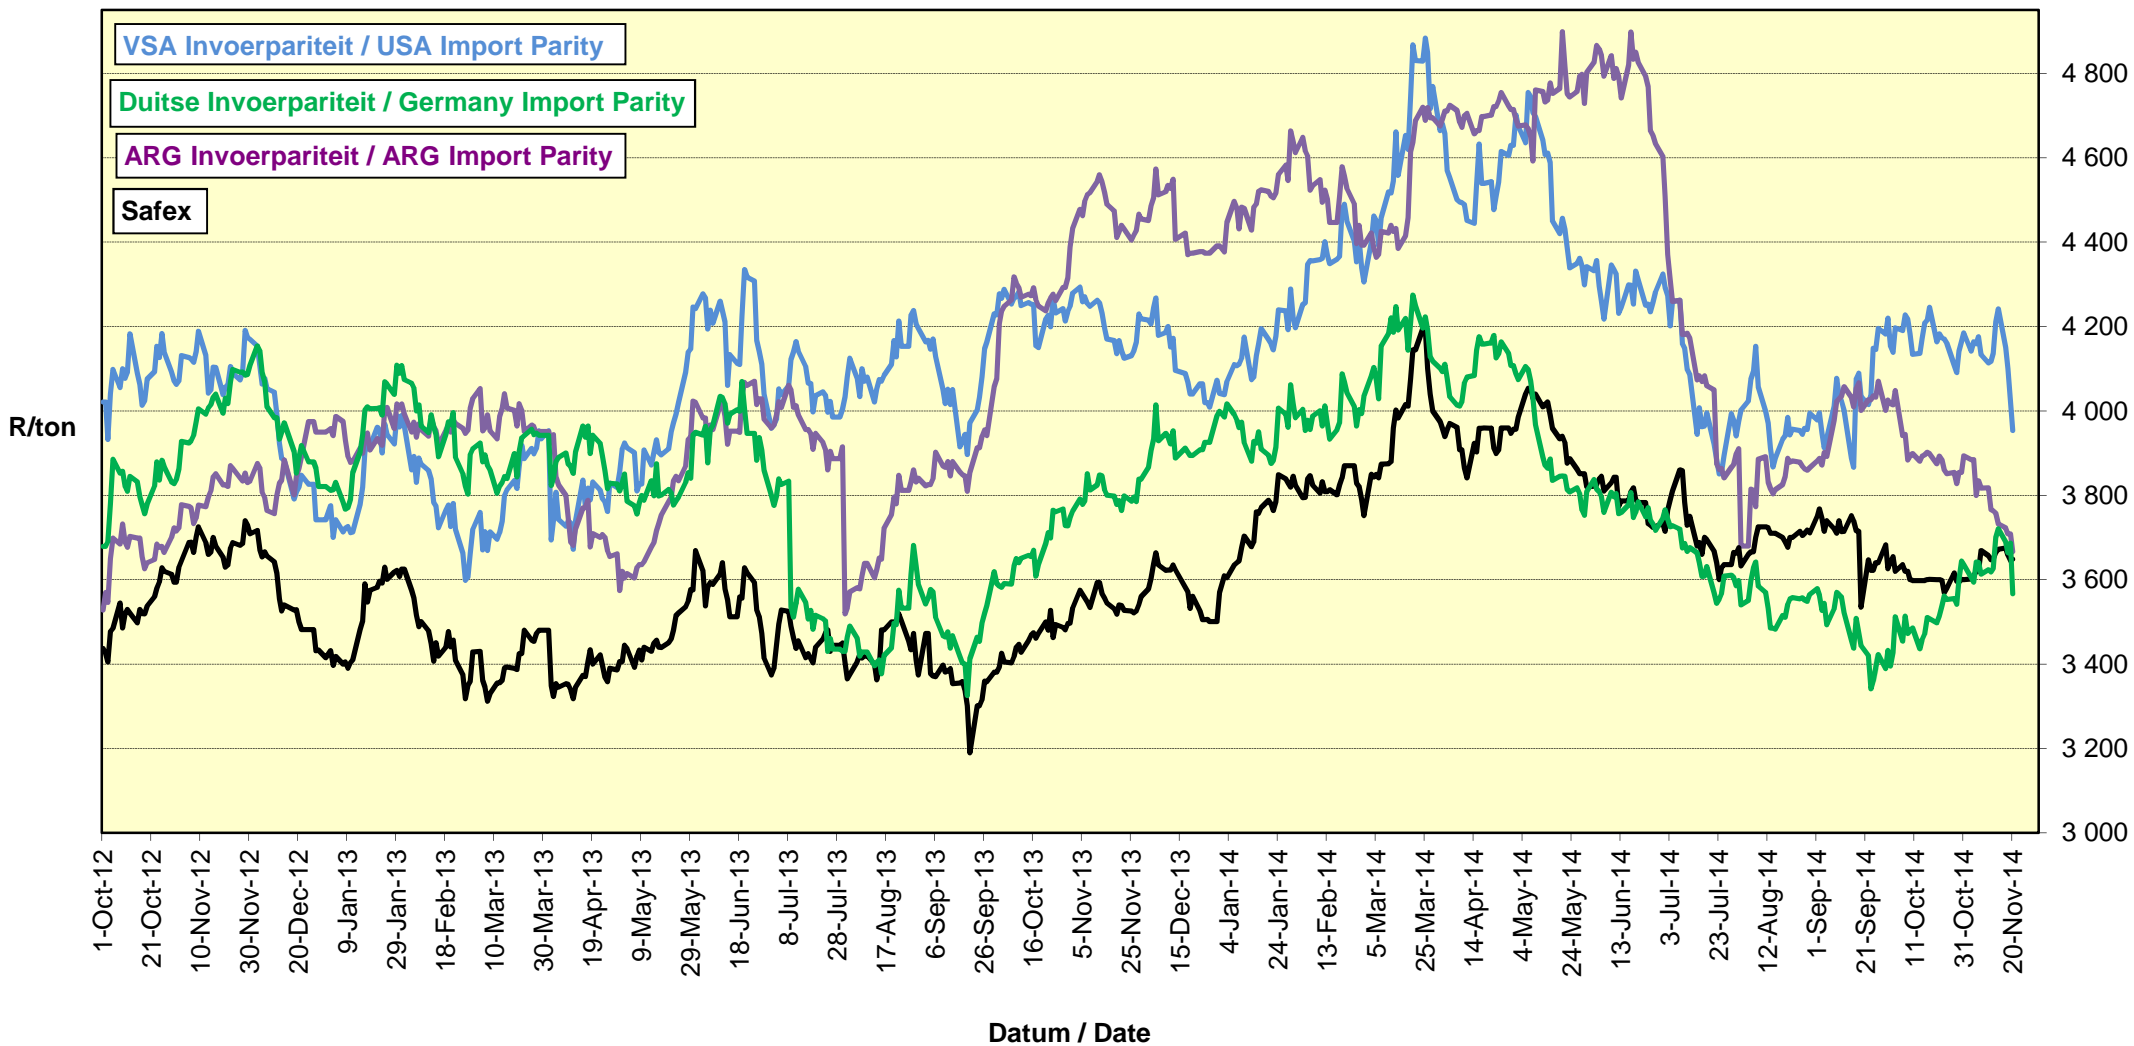

PRYSE VAN KORING GELEWER IN RANDFONTEIN PRICES OF WHEAT DELIVERED IN RANDFONTEIN