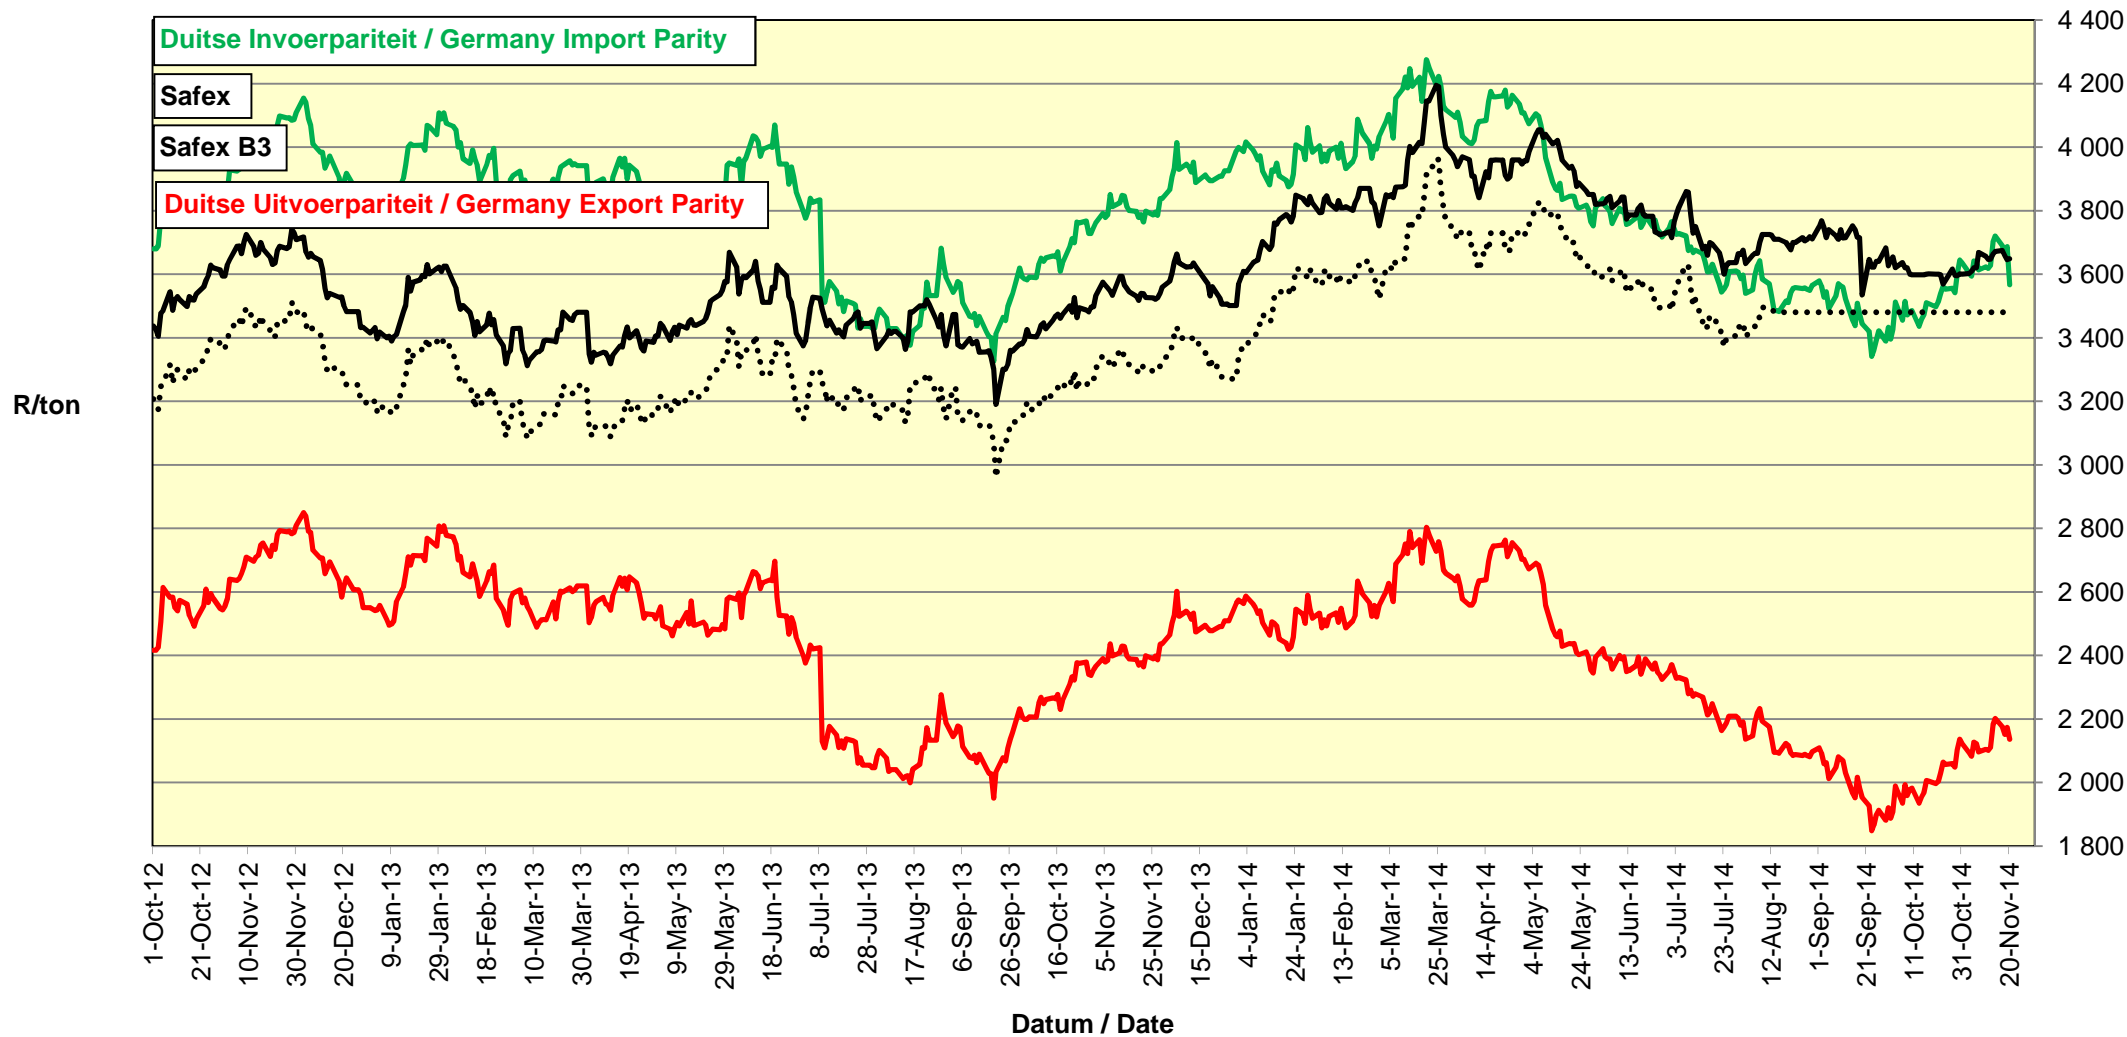

PRYSE VAN RSA EN DUITSE KORING GELEWER IN RANDFONTEIN PRICES OF RSA AND GERMAN WHEAT DELIVERED IN RANDFONTEIN