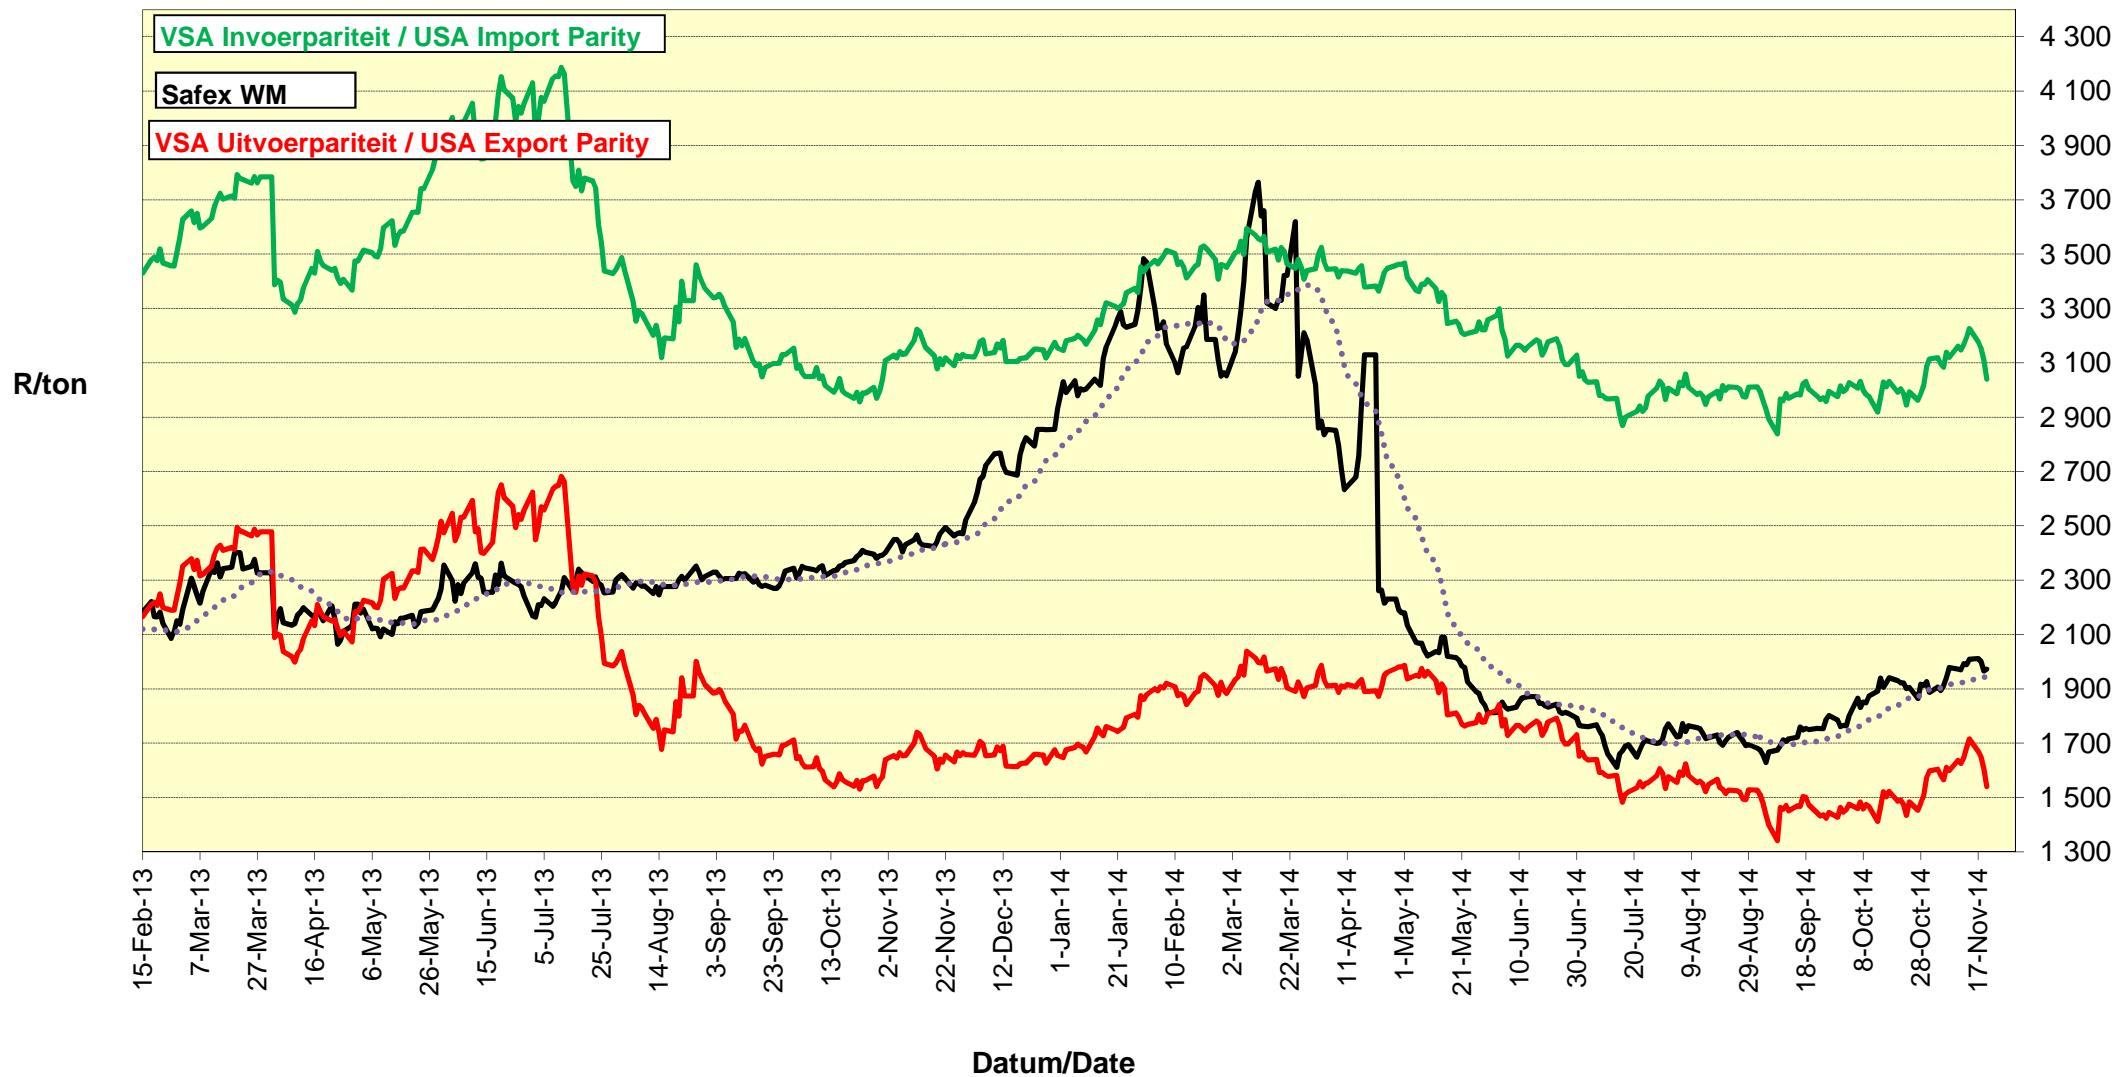

PRYSE VAN VSA WITMIELIES GELEWER IN RANDFONTEIN PRICES OF USA WHITE MAIZE DELIVERED IN RANDFONTEIN