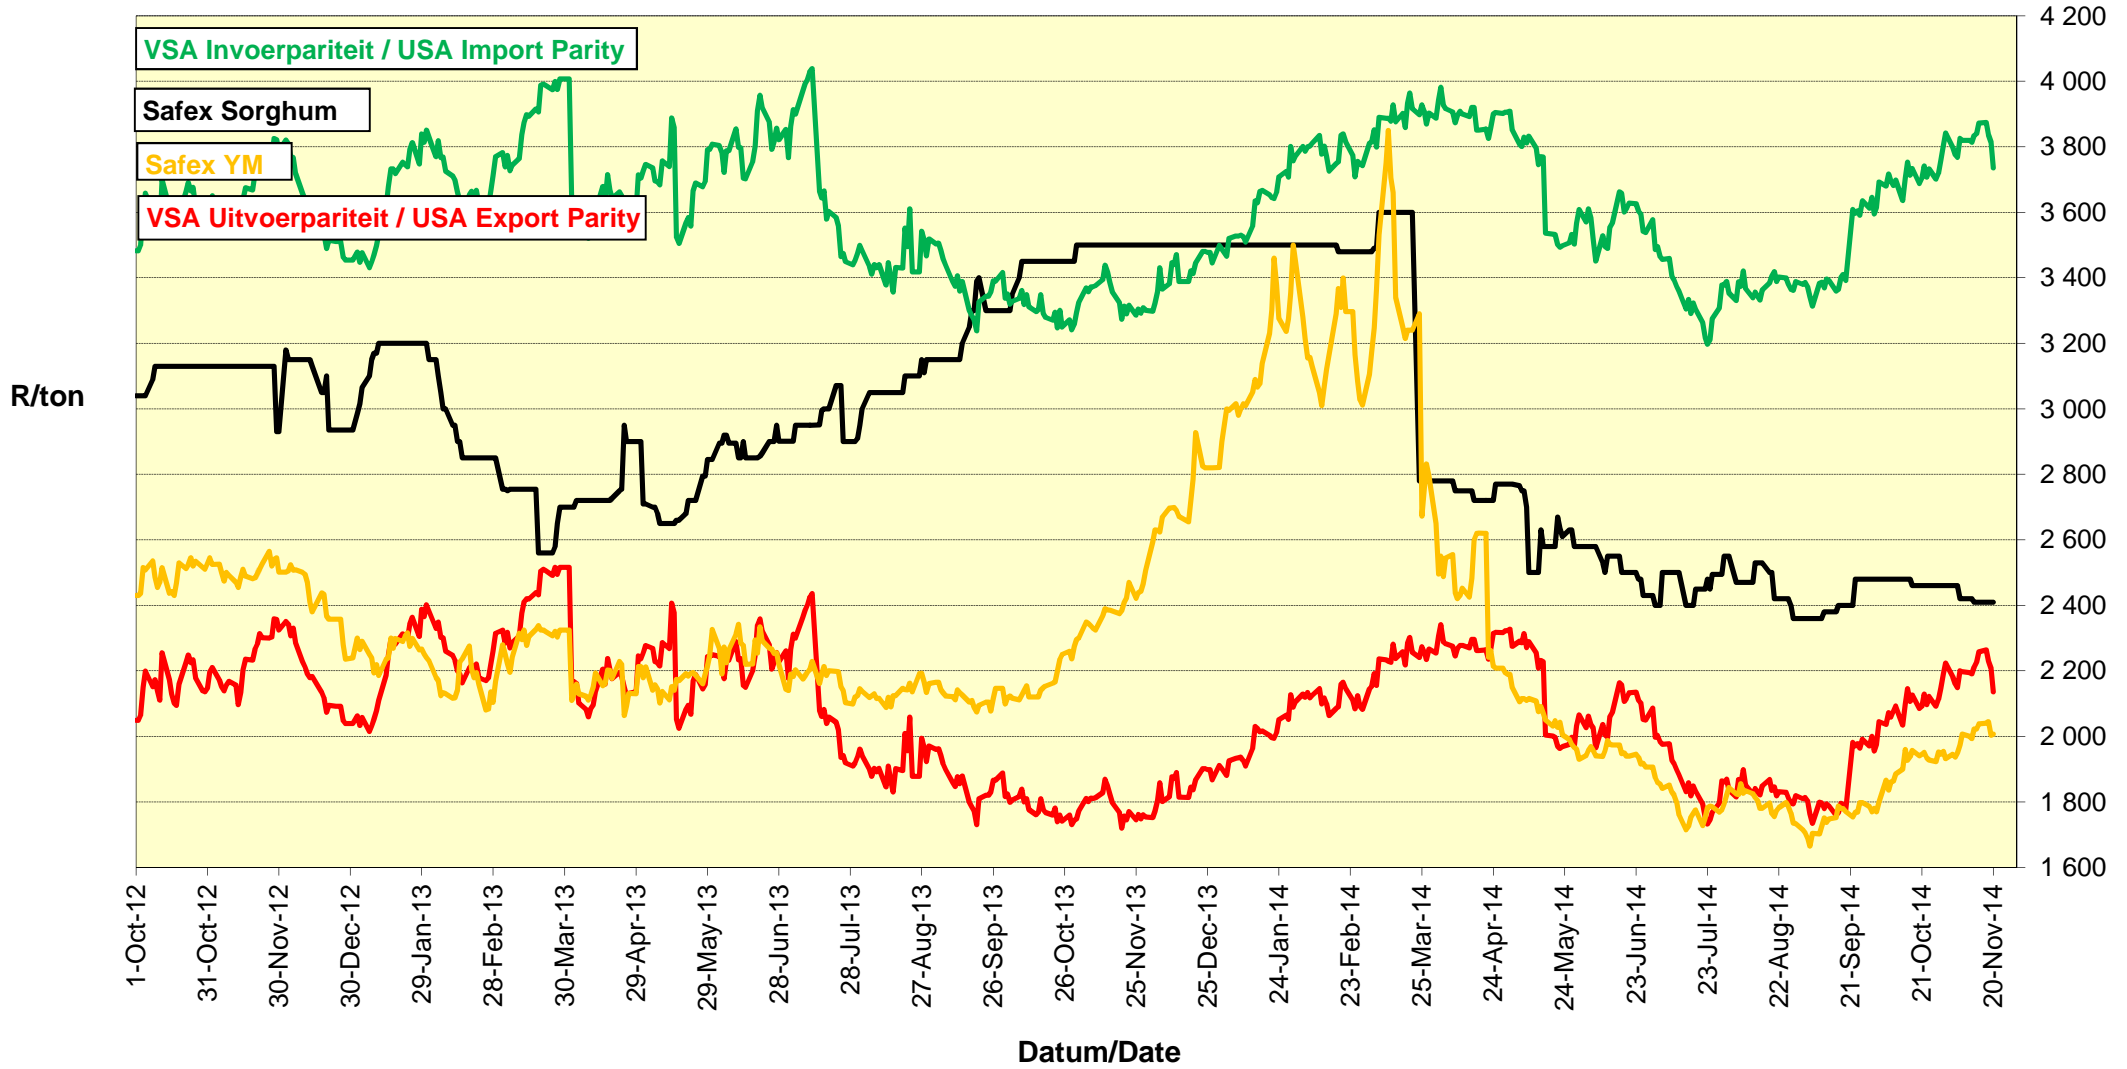

# PRYSE VAN VSA SORGHUM GELEWER IN RANDFONTEIN PRICES OF USA SORGHUM DELIVERED IN RANDFONTEIN