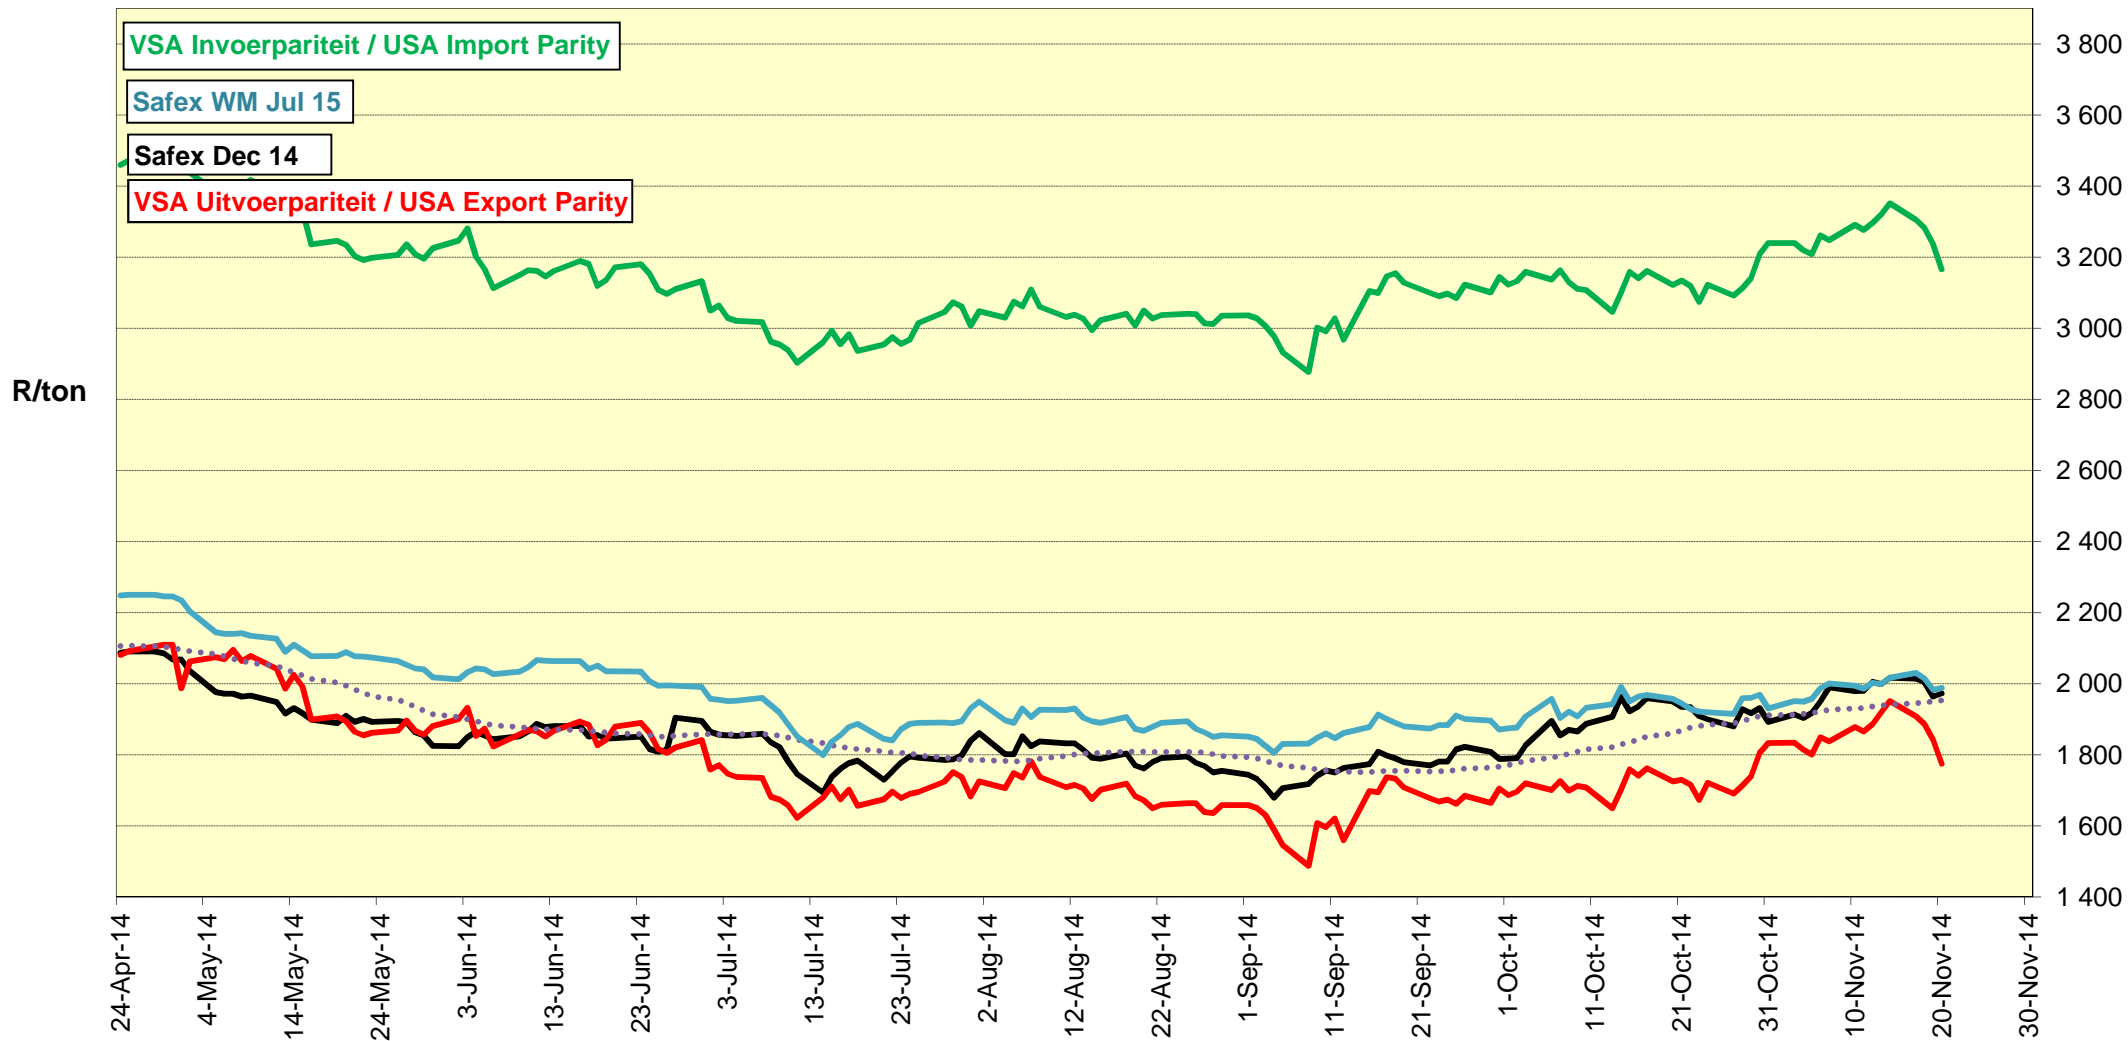

PRYSE VAN VSA WITMIELIES VIR LEWERING IN JUL 2015 (RANDFONTEIN)
PRICES OF USA WHITE MAIZE DELIVERED IN JUL 2015 (RANDFONTEIN)