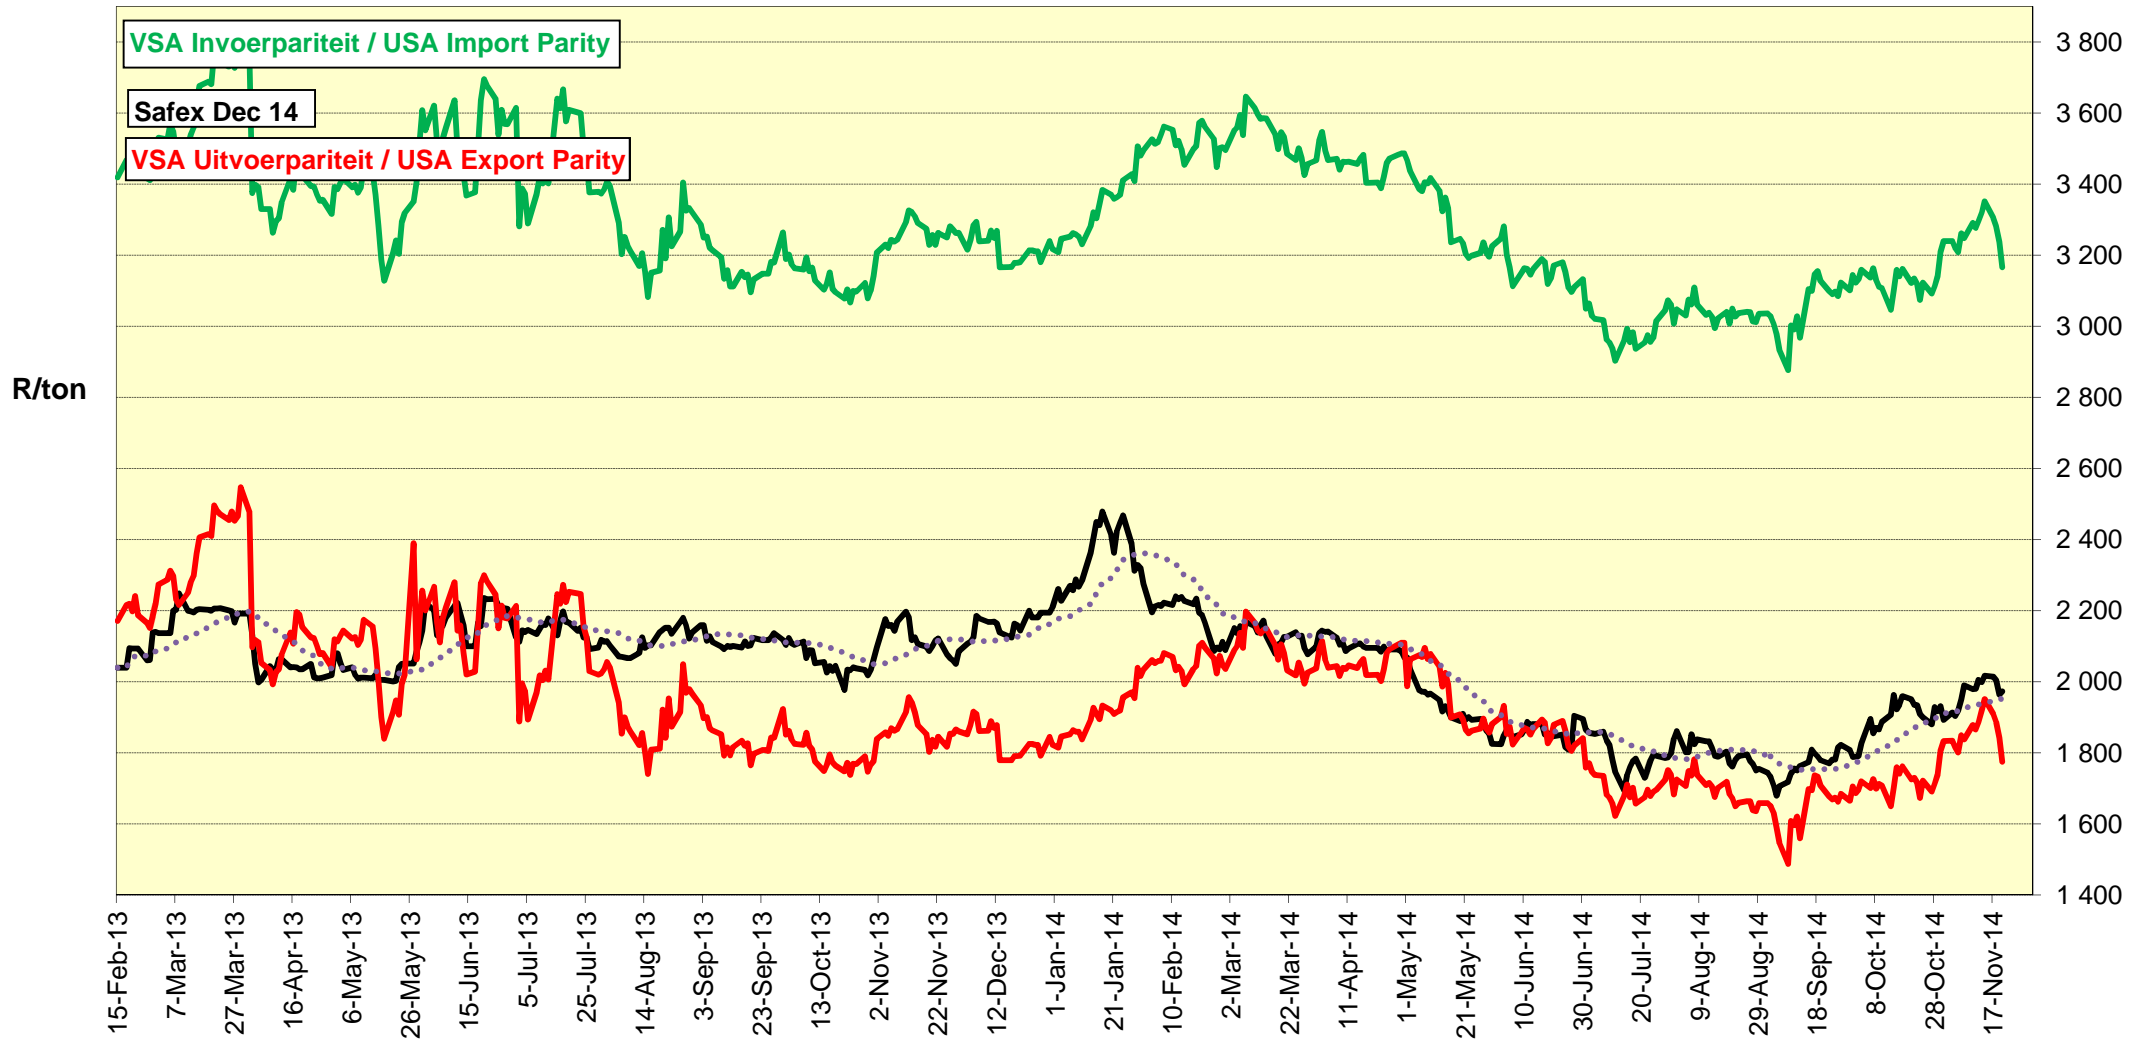

PRYSE VAN VSA WITMIELIES VIR LEWERING IN DES 2014 (RANDFONTEIN)
PRICES OF USA WHITE MAIZE DELIVERED IN DEC 2014 (RANDFONTEIN)