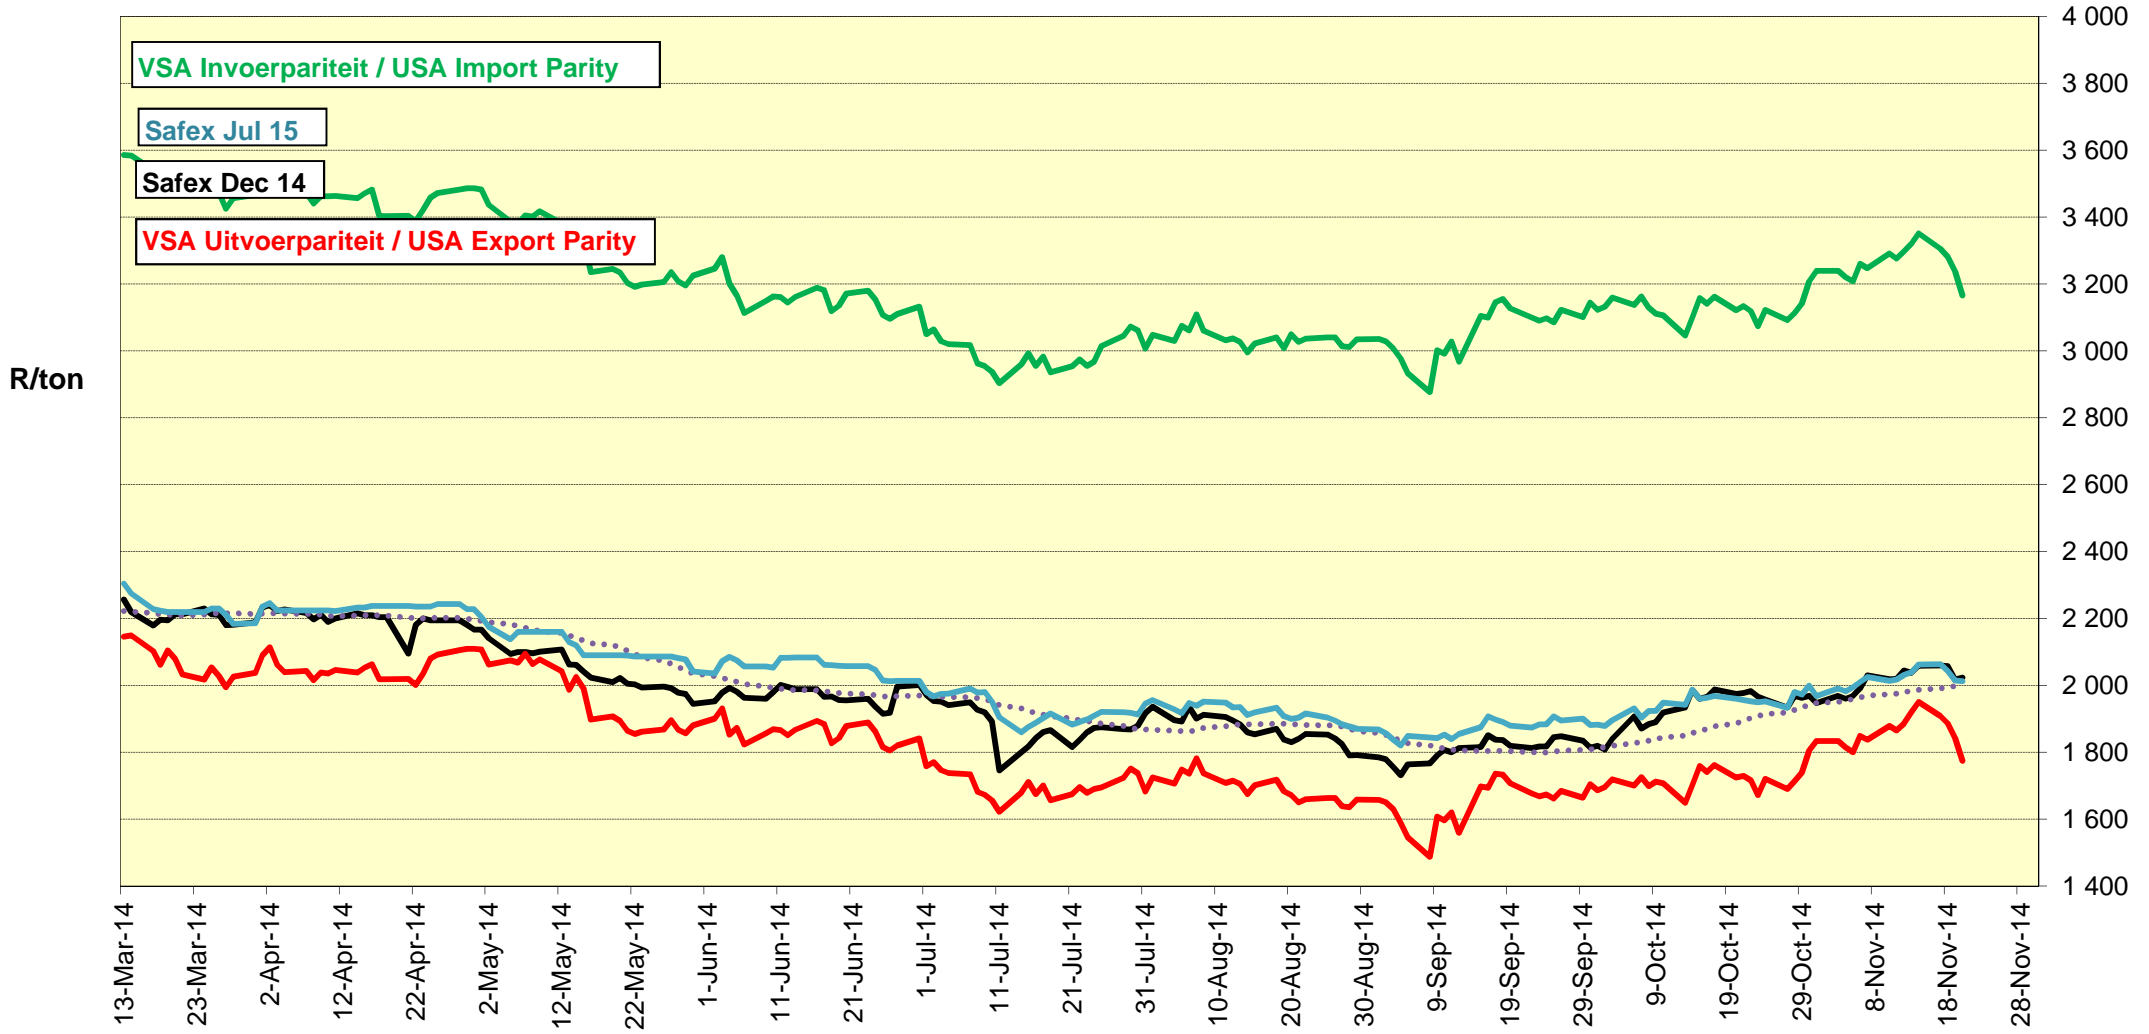

PRYSE VAN VSA GEELMIELIES VIR LEWERING IN JUL 2015 (RANDFONTEIN)
PRICES OF USA YELLOW MAIZE DELIVERED IN JUL 2015 (RANDFONTEIN)