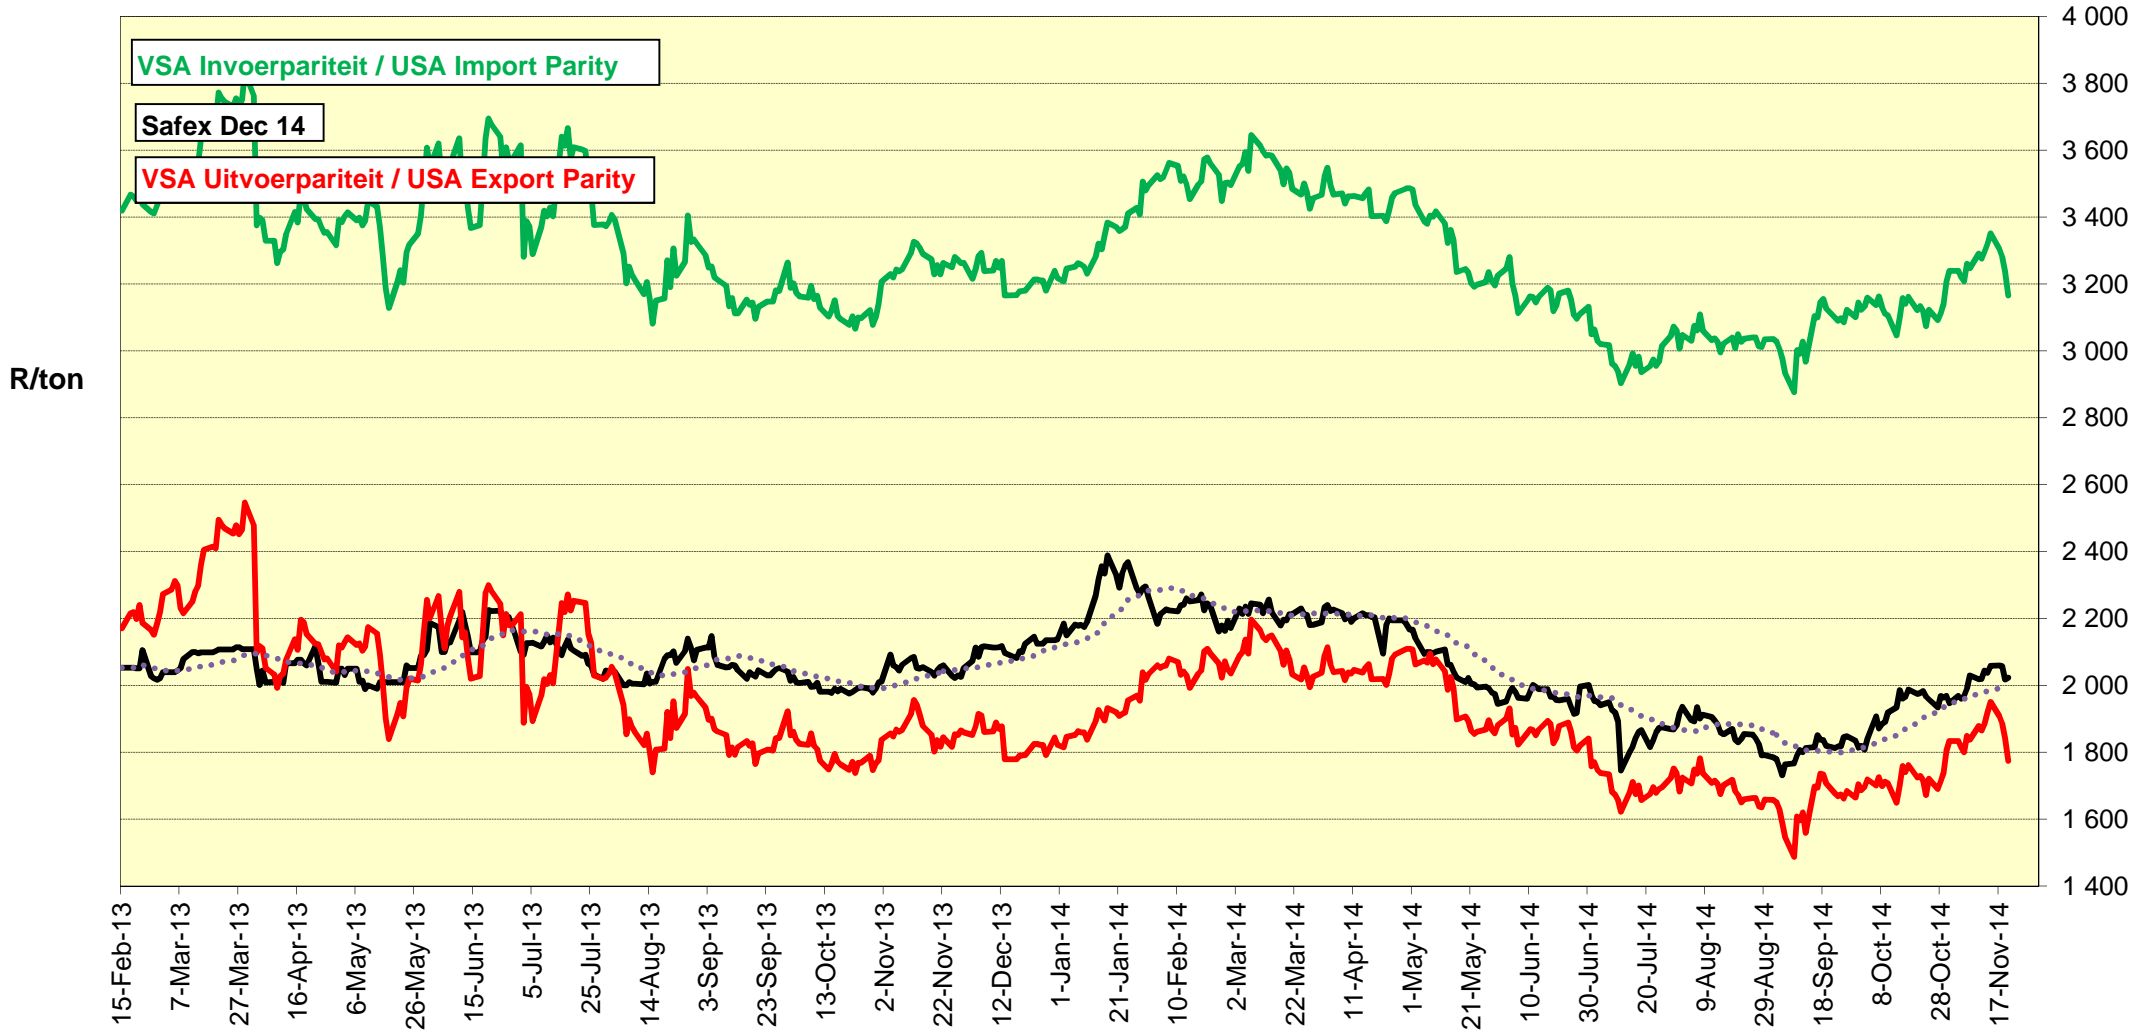

PRYSE VAN VSA GEELMIELIES VIR LEWERING IN DES 2014 (RANDFONTEIN)
PRICES OF USA YELLOW MAIZE DELIVERED IN DEC 2014 (RANDFONTEIN)