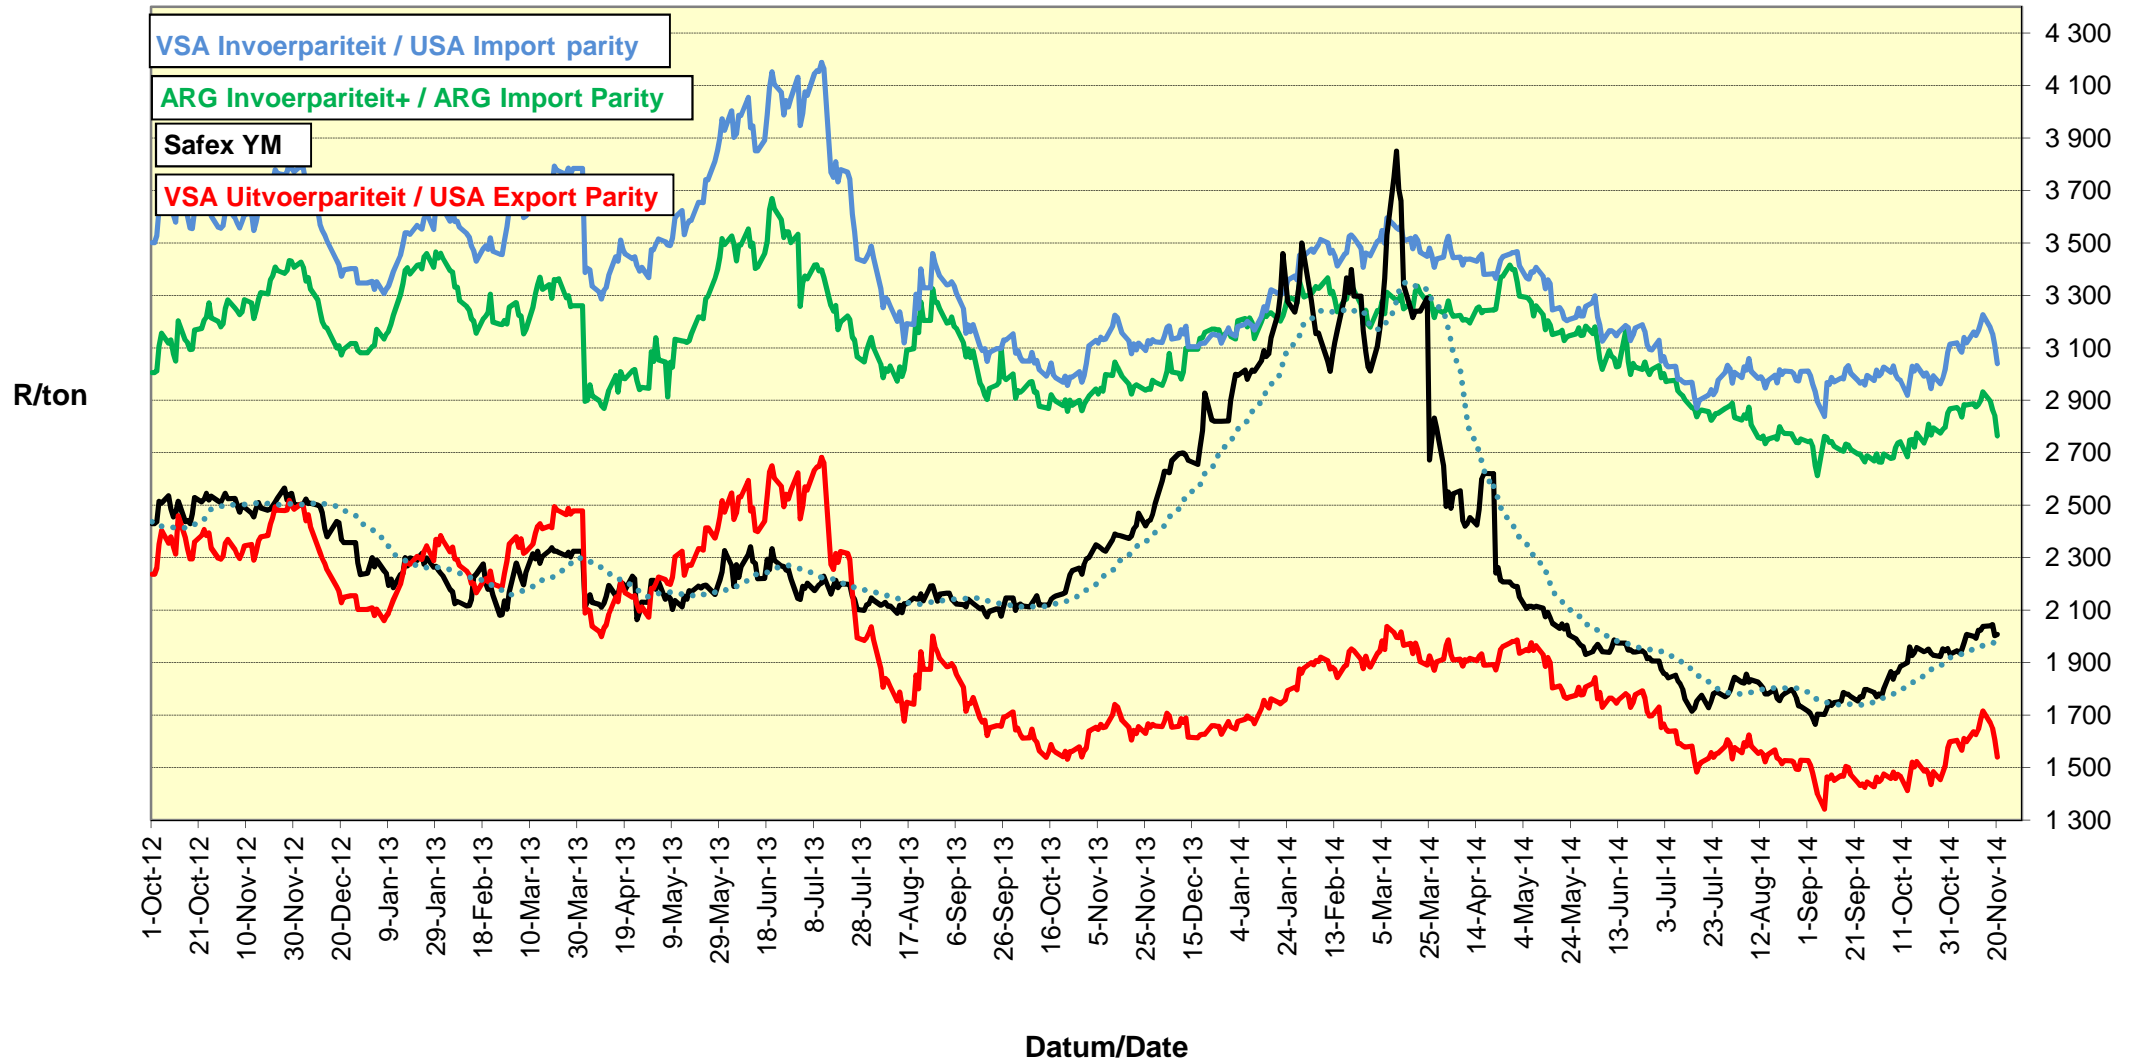

PRYSE VAN GEELMIELIES GELEWER IN RANDFONTEIN PRICES OF YELLOW MAIZE DELIVERED IN RANDFONTEIN