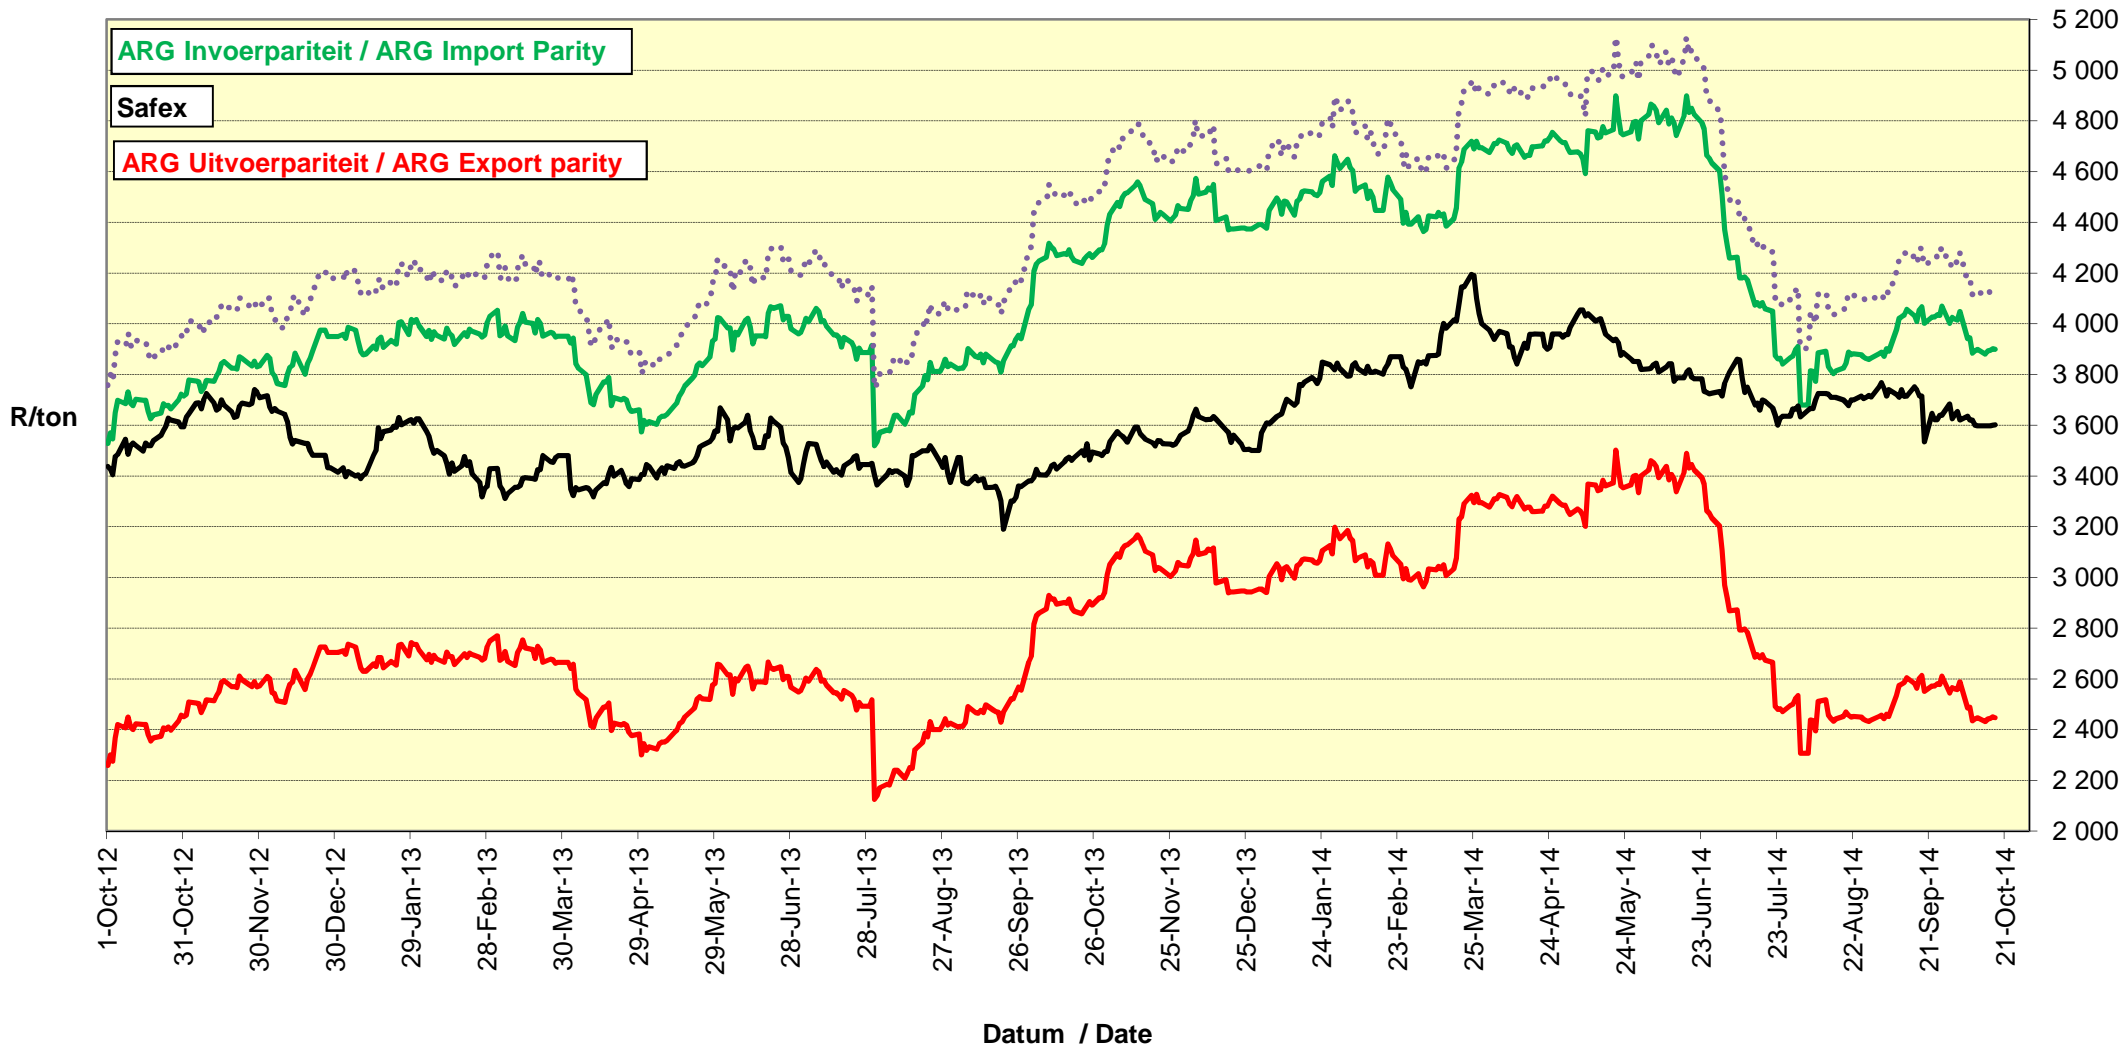

PRYSE VAN SUID AFRIKAANSE EN VSA KORING GELEWER IN RANDFONTEIN
PRICES OF SOUTH AFRICAN AND USA WHEAT DELIVERED IN RANDFONTEIN

PRYSE VAN RSA EN ARGENTYNSE KORING GELEWER IN RANDFONTEIN

PRICES OF RSA AND ARGENTINEAN WHEAT DELIVERED IN RANDFONTEIN

PRYSE VAN KORING GELEWER IN RANDFONTEIN PRICES OF WHEAT DELIVERED IN RANDFONTEIN

PRYSE VAN RSA EN DUITSE KORING GELEWER IN RANDFONTEIN PRICES OF RSA AND GERMAN WHEAT DELIVERED IN RANDFONTEIN

PRYSE VAN HRW KORING VIR LEWERING IN DESEMBER 2014 (RANDFONTEIN)