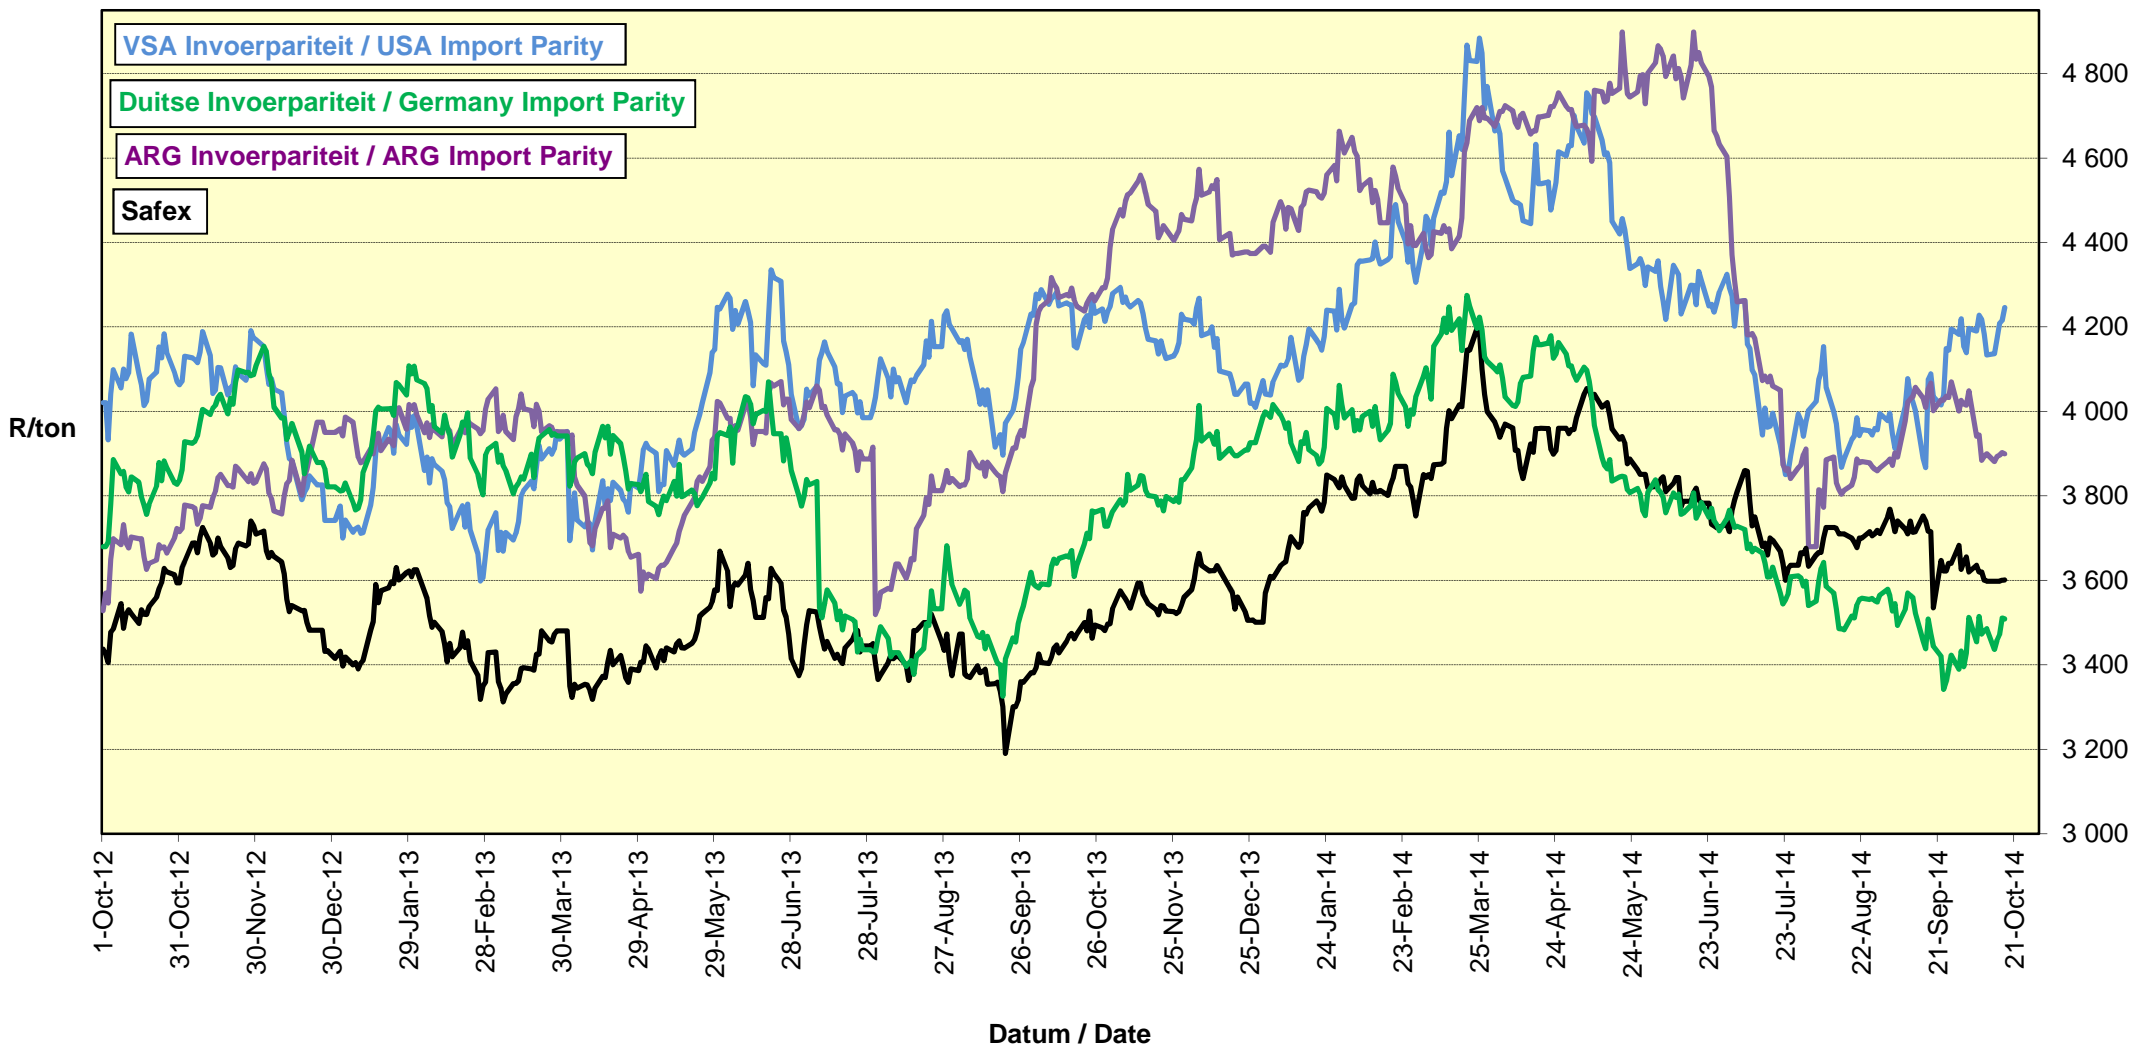

PRYSE VAN SUID AFRIKAANSE EN VSA KORING GELEWER IN RANDFONTEIN
PRICES OF SOUTH AFRICAN AND USA WHEAT DELIVERED IN RANDFONTEIN

PRYSE VAN RSA EN ARGENTYNSE KORING GELEWER IN RANDFONTEIN

PRICES OF RSA AND ARGENTINEAN WHEAT DELIVERED IN RANDFONTEIN

PRYSE VAN KORING GELEWER IN RANDFONTEIN PRICES OF WHEAT DELIVERED IN RANDFONTEIN

PRYSE VAN RSA EN DUITSE KORING GELEWER IN RANDFONTEIN PRICES OF RSA AND GERMAN WHEAT DELIVERED IN RANDFONTEIN

PRYSE VAN HRW KORING VIR LEWERING IN DESEMBER 2014 (RANDFONTEIN)