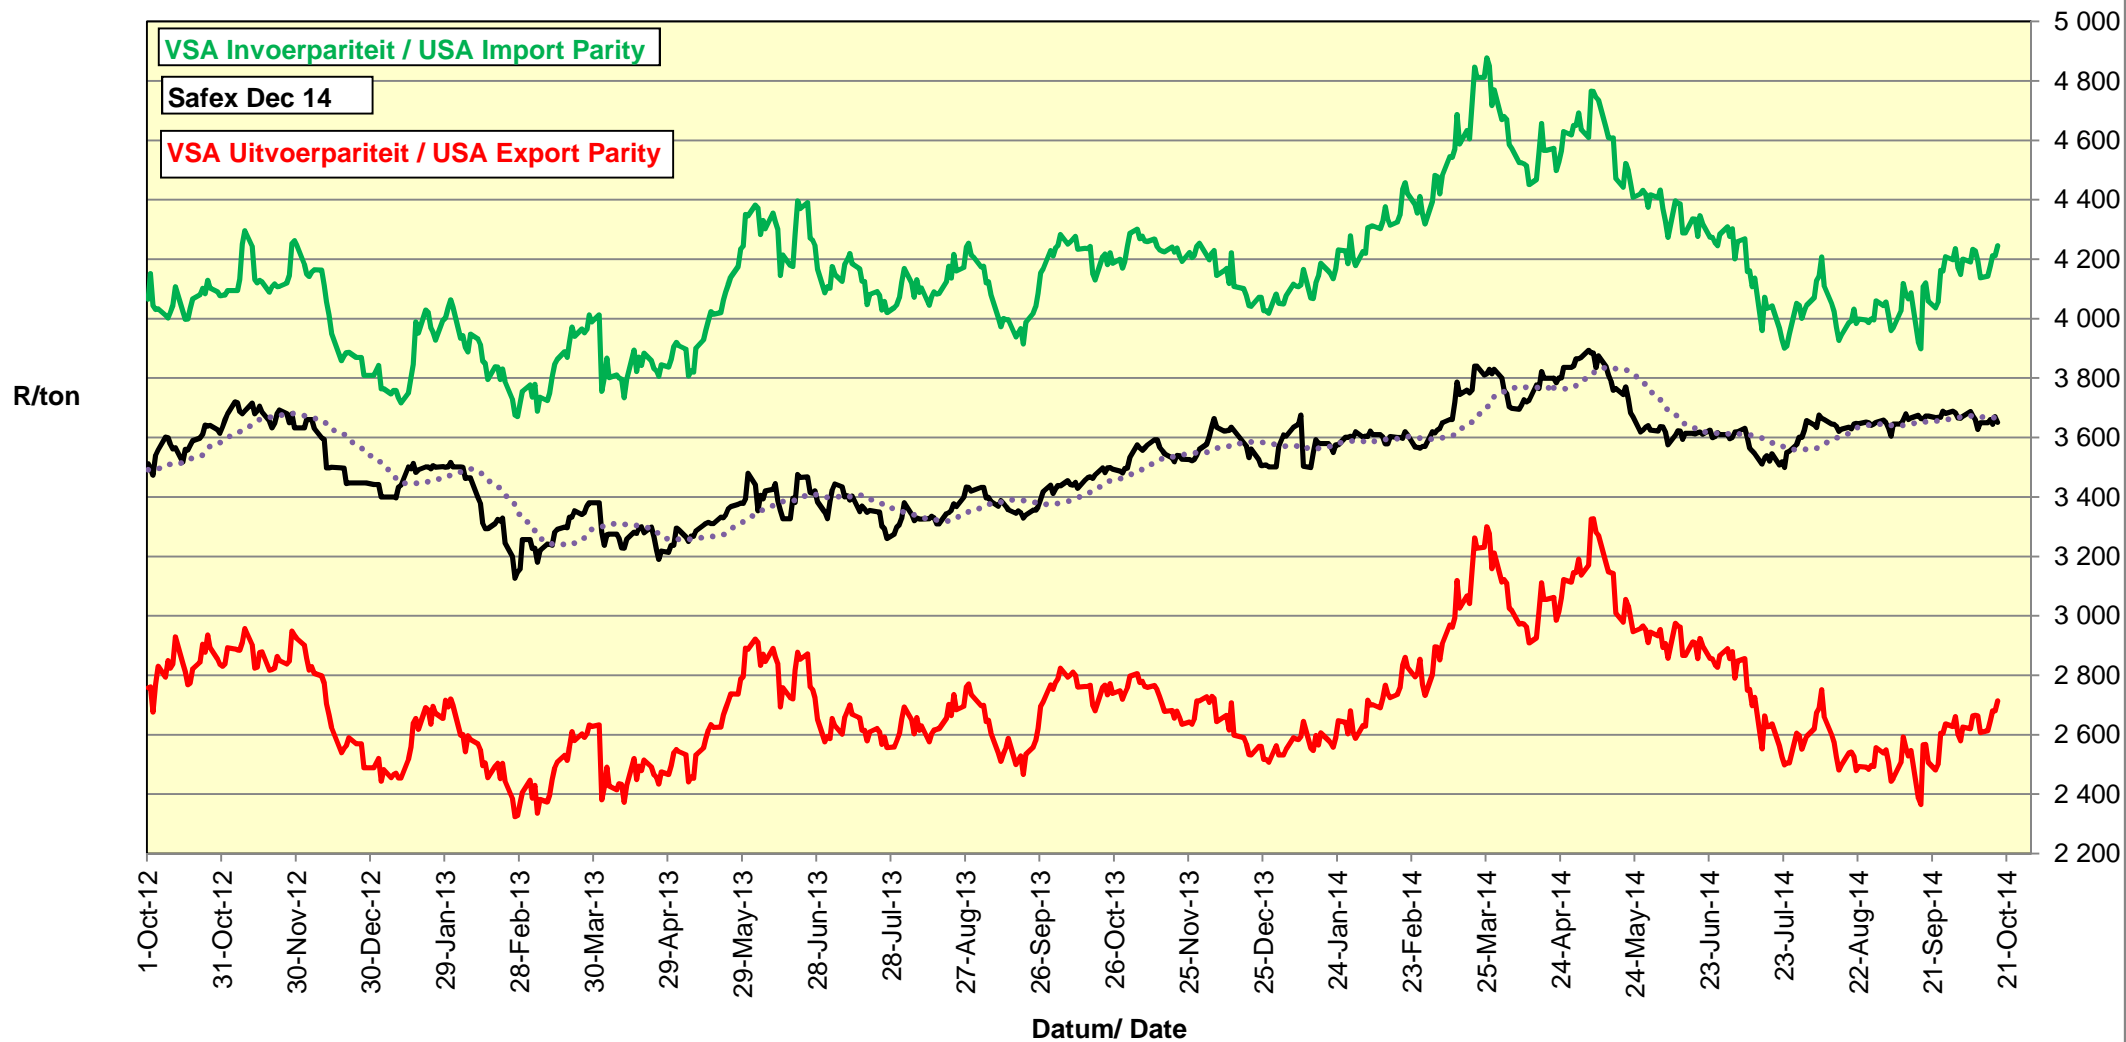

PRYSE VAN HRW KORING VIR LEWERING IN DESEMBER 2014 (RANDFONTEIN)

PRICES OF HRW WHEAT DELIVERED IN DECEMBER 2014 (RANDFONTEIN)