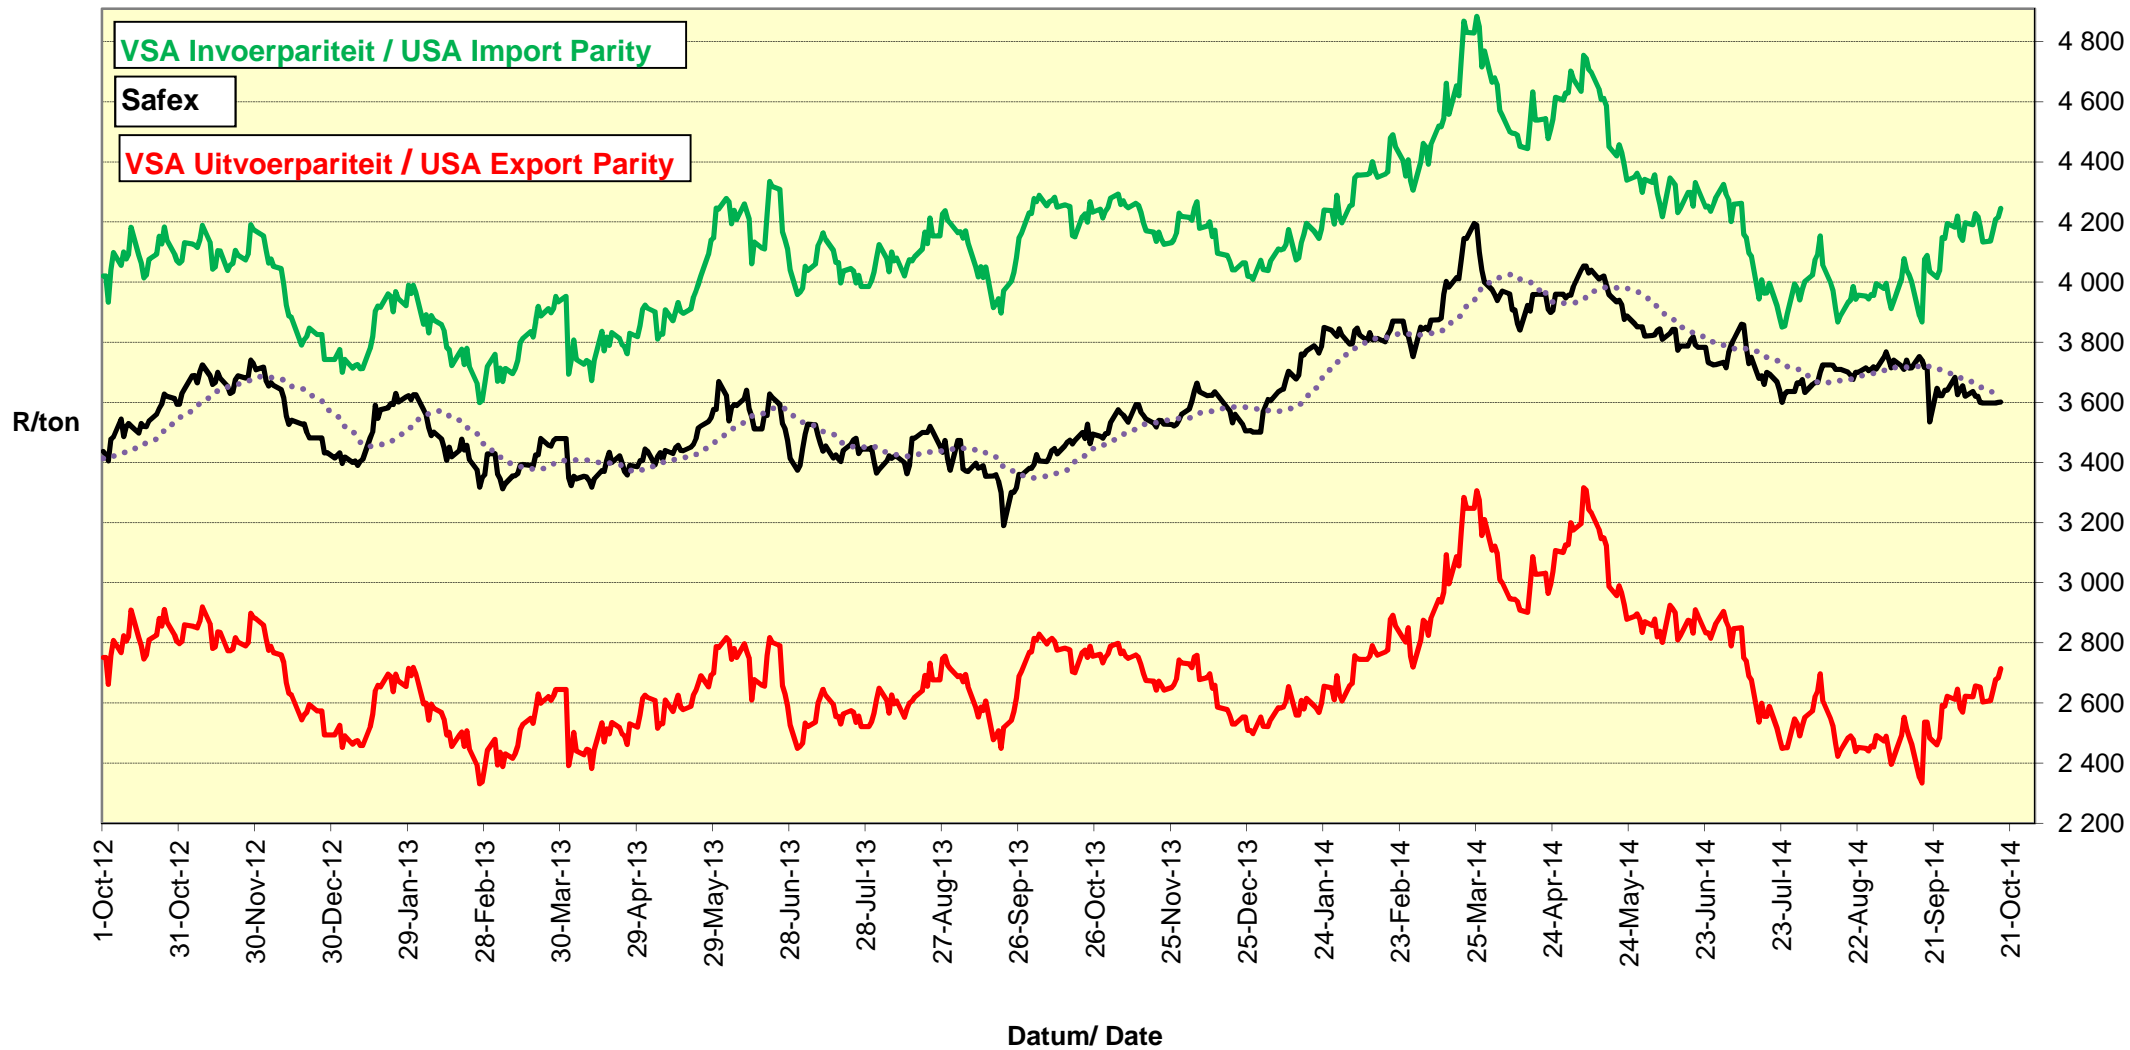

PRYSE VAN SUID AFRIKAANSE EN VSA KORING GELEWER IN RANDFONTEIN
PRICES OF SOUTH AFRICAN AND USA WHEAT DELIVERED IN RANDFONTEIN

PRYSE VAN RSA EN ARGENTYNSE KORING GELEWER IN RANDFONTEIN

PRICES OF RSA AND ARGENTINEAN WHEAT DELIVERED IN RANDFONTEIN