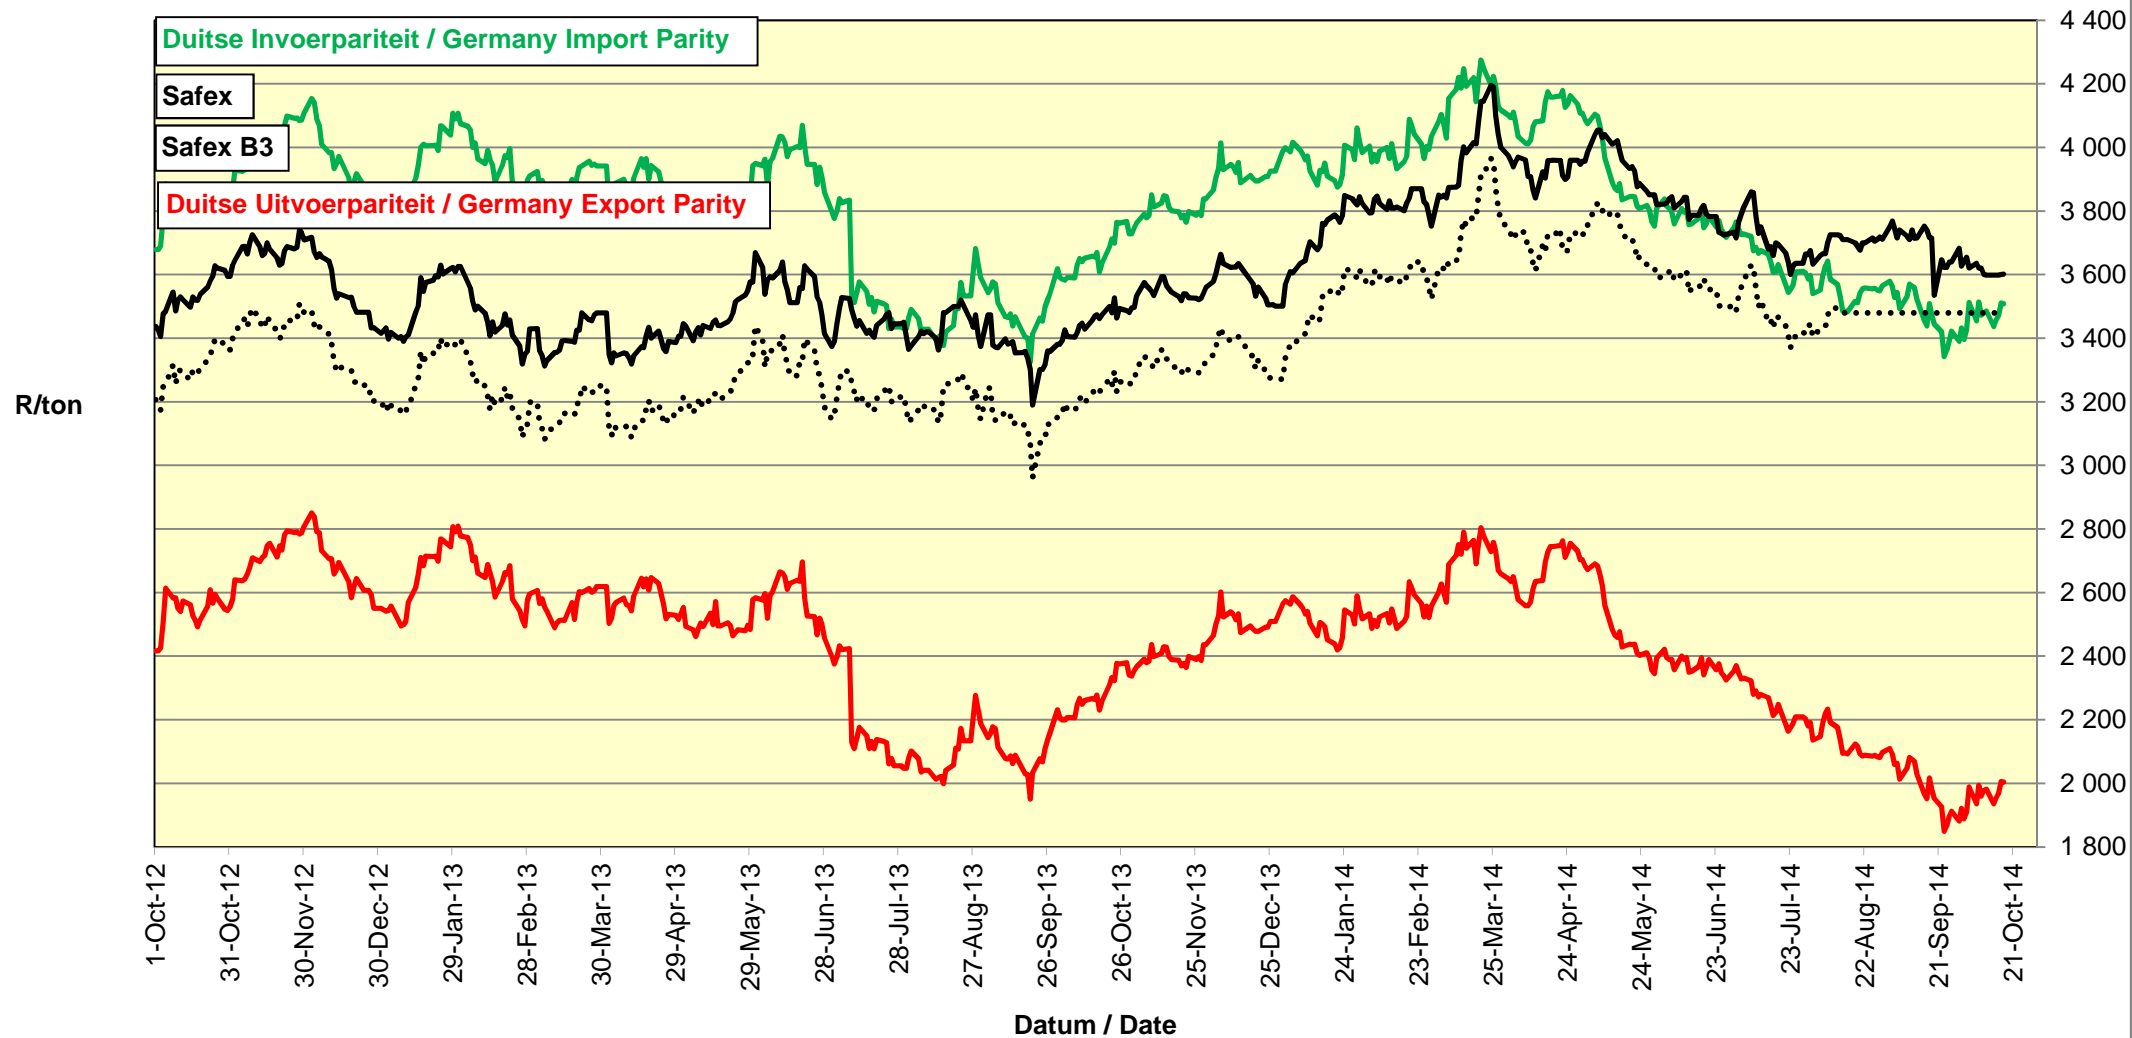

PRYSE VAN RSA EN DUITSE KORING GELEWER IN RANDFONTEIN PRICES OF RSA AND GERMAN WHEAT DELIVERED IN RANDFONTEIN