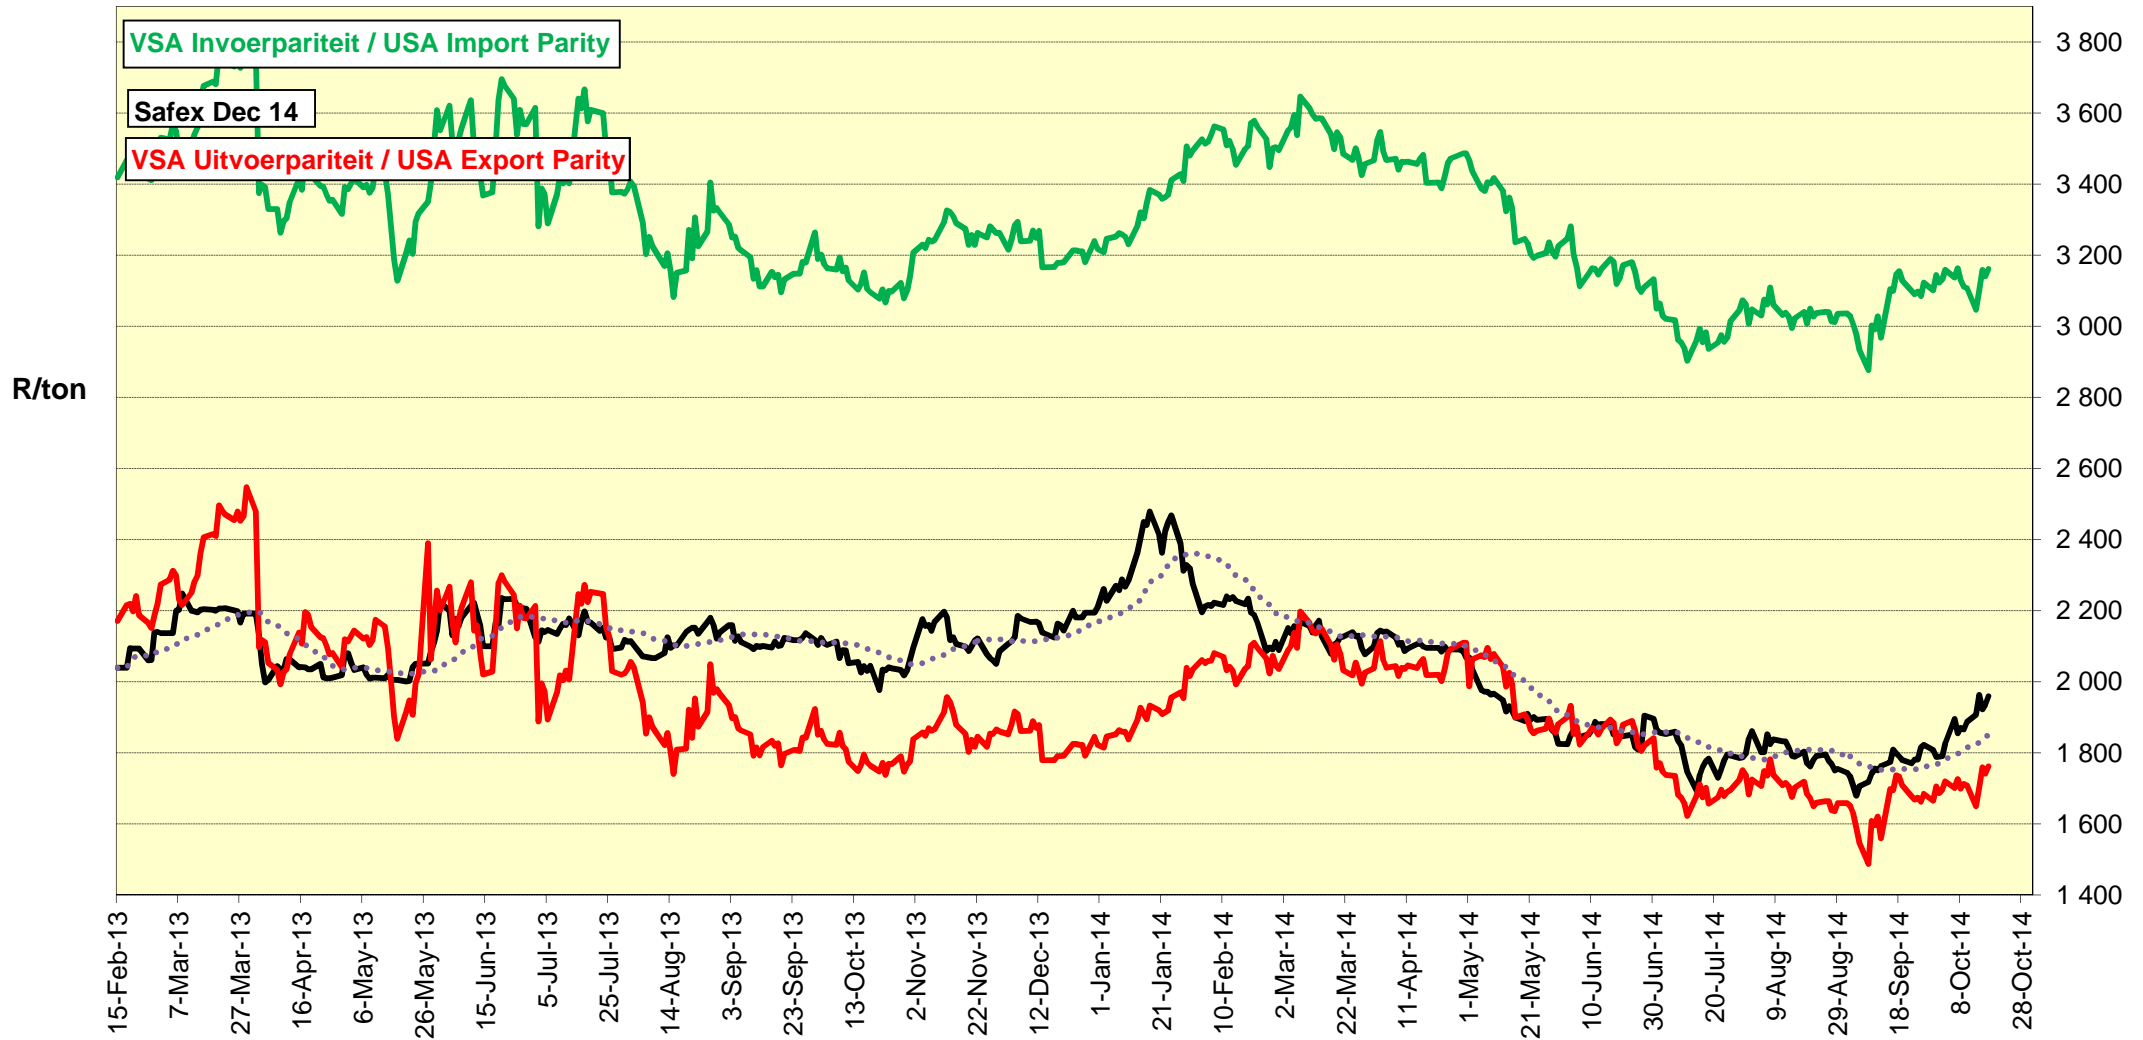

PRYSE VAN VSA WITMIELIES VIR LEWERING IN DES 2014 (RANDFONTEIN)
PRICES OF USA WHITE MAIZE DELIVERED IN DEC 2014 (RANDFONTEIN)

PRYSE VAN VSA WITMIELIES VIR LEWERING IN JUL 2015 (RANDFONTEIN) PRICES OF USA WHITE MAIZE DELIVERED IN JUL 2015 (RANDFONTEIN)