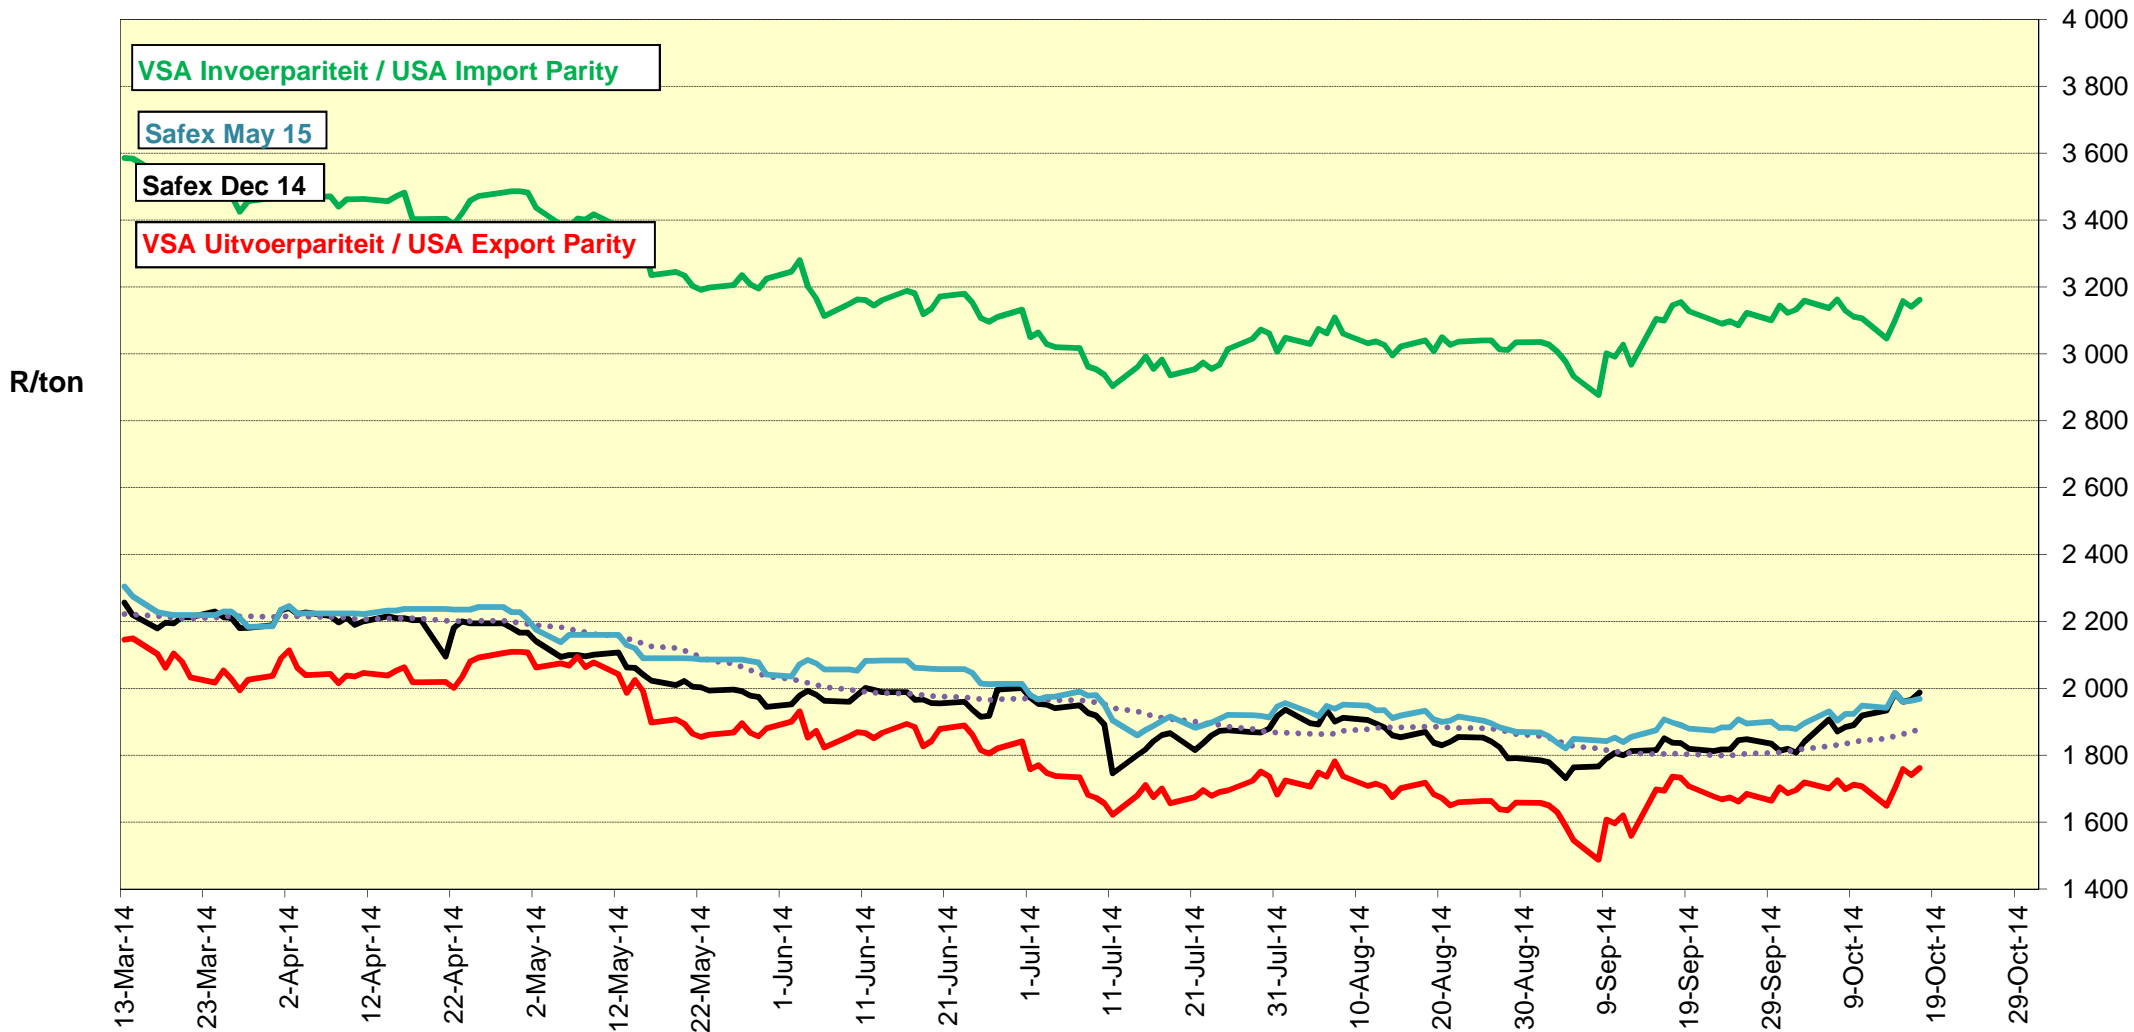

PRYSE VAN VSA WITMIELIES VIR LEWERING IN DES 2014 (RANDFONTEIN)
PRICES OF USA WHITE MAIZE DELIVERED IN DEC 2014 (RANDFONTEIN)

PRYSE VAN VSA WITMIELIES VIR LEWERING IN JUL 2015 (RANDFONTEIN) PRICES OF USA WHITE MAIZE DELIVERED IN JUL 2015 (RANDFONTEIN)

PRYSE VAN VSA GEELMIELIES VIR LEWERING IN DES 2014 (RANDFONTEIN)
PRICES OF USA YELLOW MAIZE DELIVERED IN DEC 2014 (RANDFONTEIN)

PRYSE VAN VSA GEELMIELIES VIR LEWERING IN DES 2014 (RANDFONTEIN)
PRICES OF USA YELLOW MAIZE DELIVERED IN DEC 2014 (RANDFONTEIN)