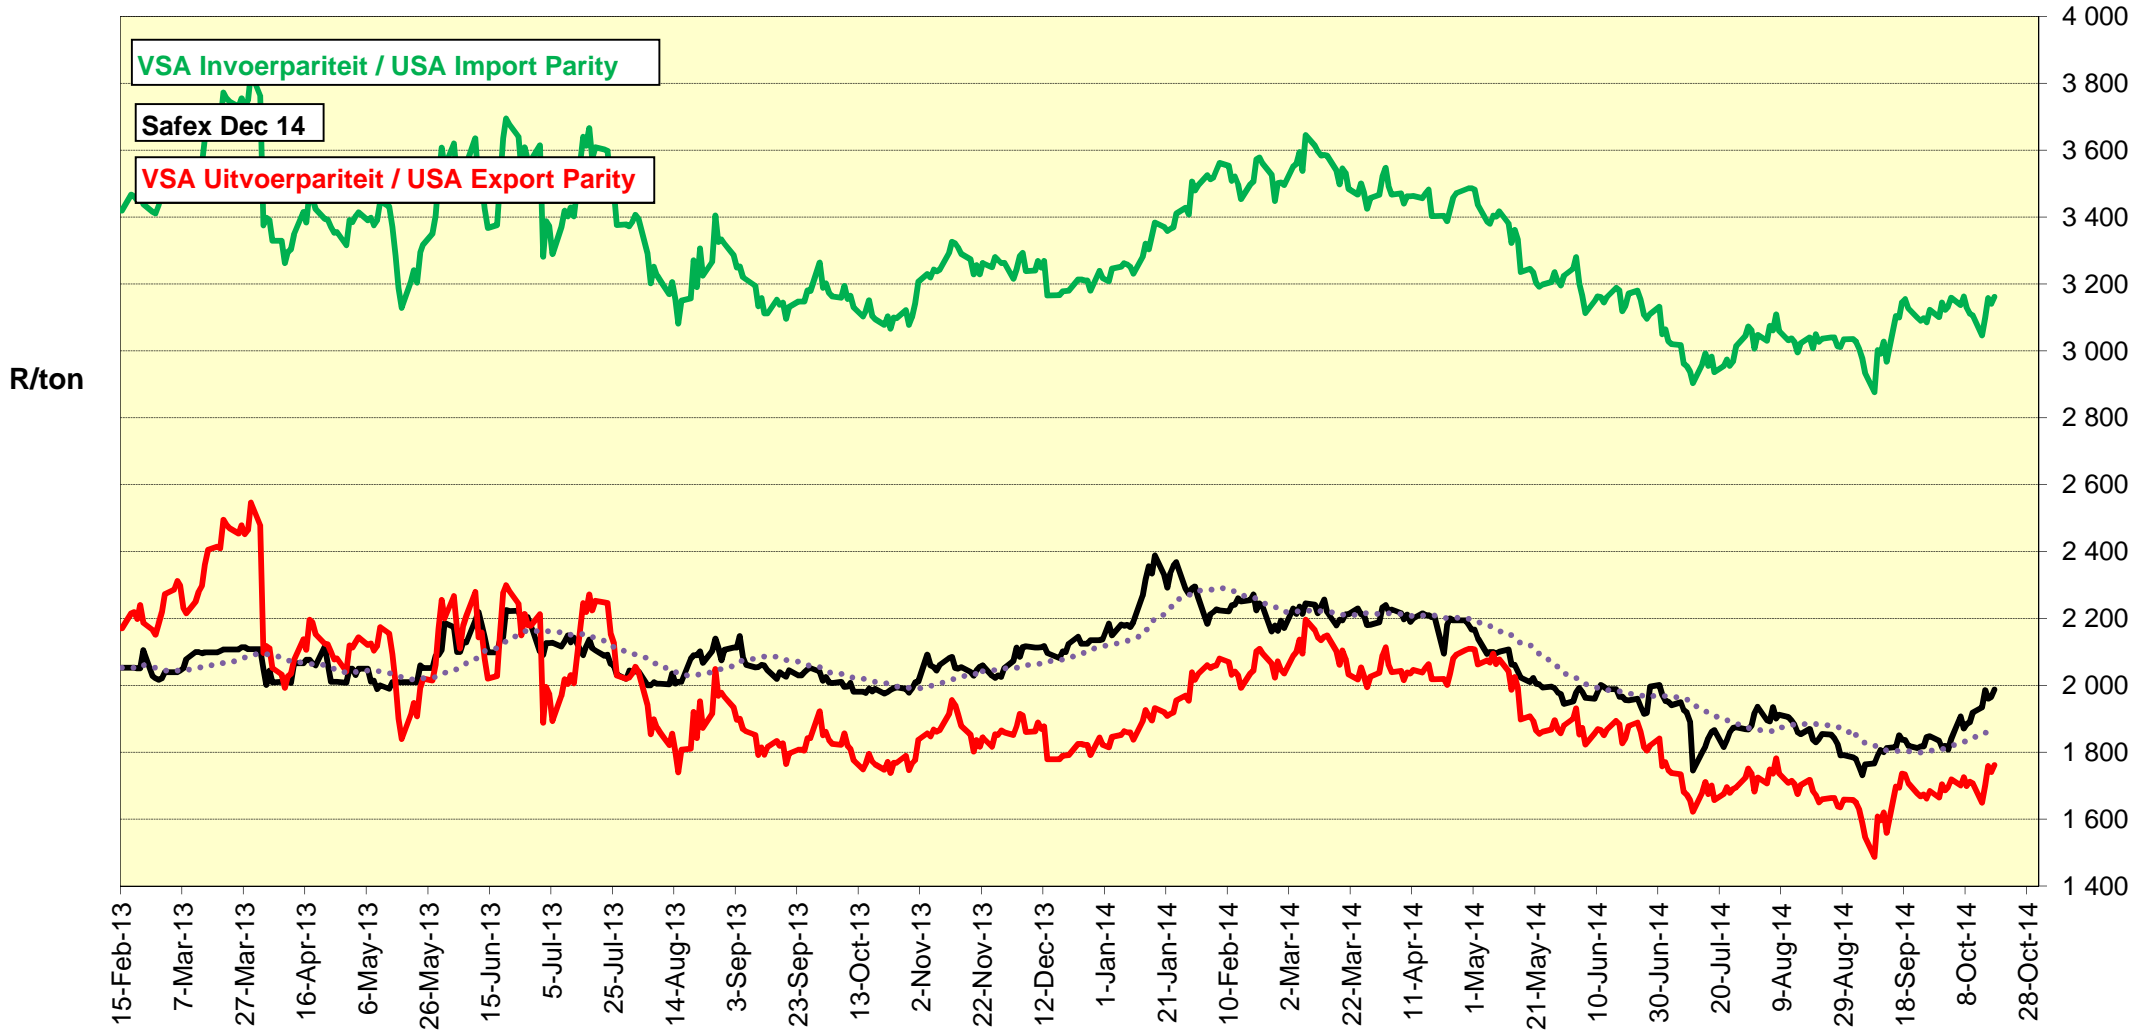

PRYSE VAN VSA GEELMIELIES VIR LEWERING IN DES 2014 (RANDFONTEIN)
PRICES OF USA YELLOW MAIZE DELIVERED IN DEC 2014 (RANDFONTEIN)