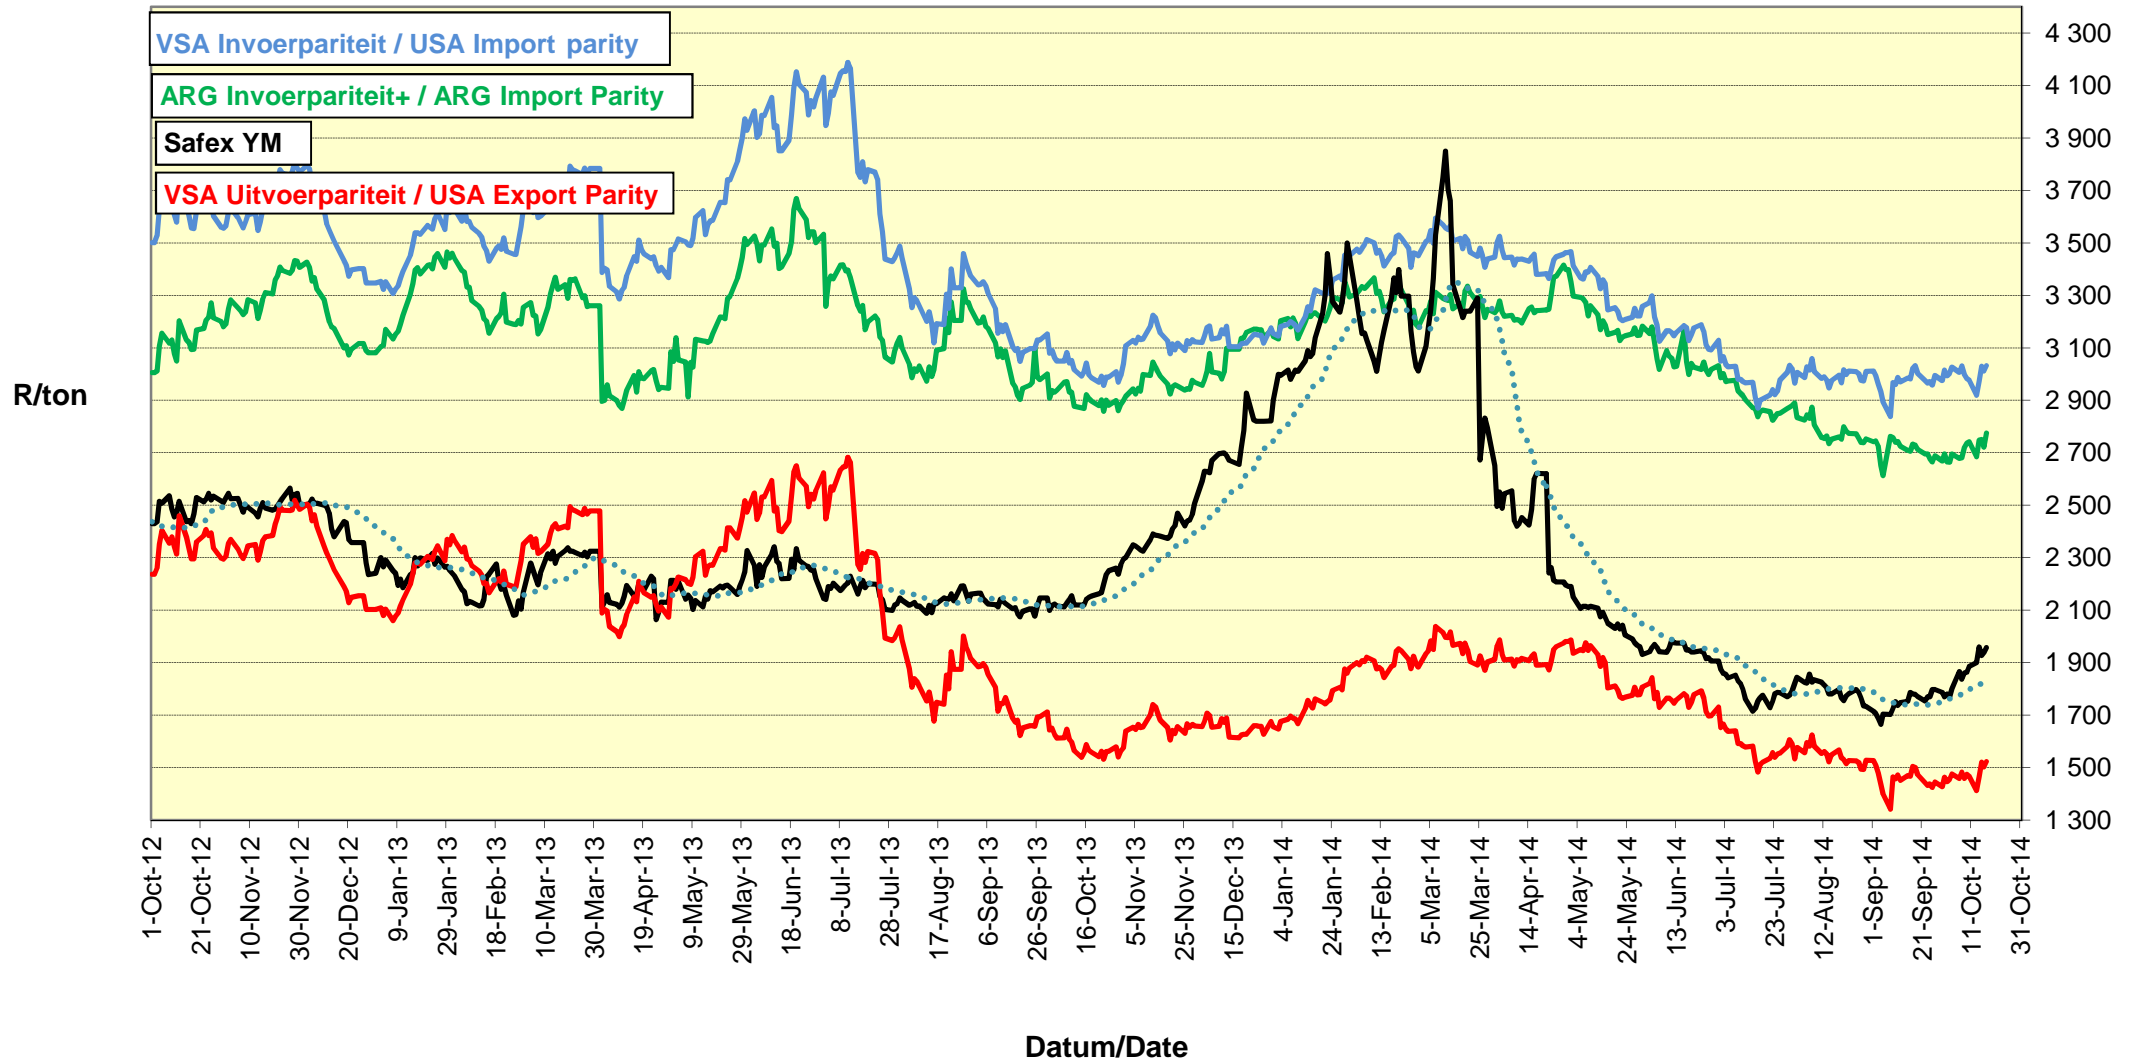

PRYSE VAN VSA SORGHUM GELEWER IN RANDFONTEIN PRICES OF USA SORGHUM DELIVERED IN RANDFONTEIN

PRYSE VAN VSA WITMIELIES GELEWER IN RANDFONTEIN PRICES OF USA WHITE MAIZE DELIVERED IN RANDFONTEIN

PRYSE VAN GEELMIELIES GELEWER IN RANDFONTEIN PRICES OF YELLOW MAIZE DELIVERED IN RANDFONTEIN

PRYSE VAN VSA WITMIELIES VIR LEWERING IN DES 2014 (RANDFONTEIN)
PRICES OF USA WHITE MAIZE DELIVERED IN DEC 2014 (RANDFONTEIN)

PRYSE VAN VSA WITMIELIES VIR LEWERING IN JUL 2015 (RANDFONTEIN) PRICES OF USA WHITE MAIZE DELIVERED IN JUL 2015 (RANDFONTEIN)