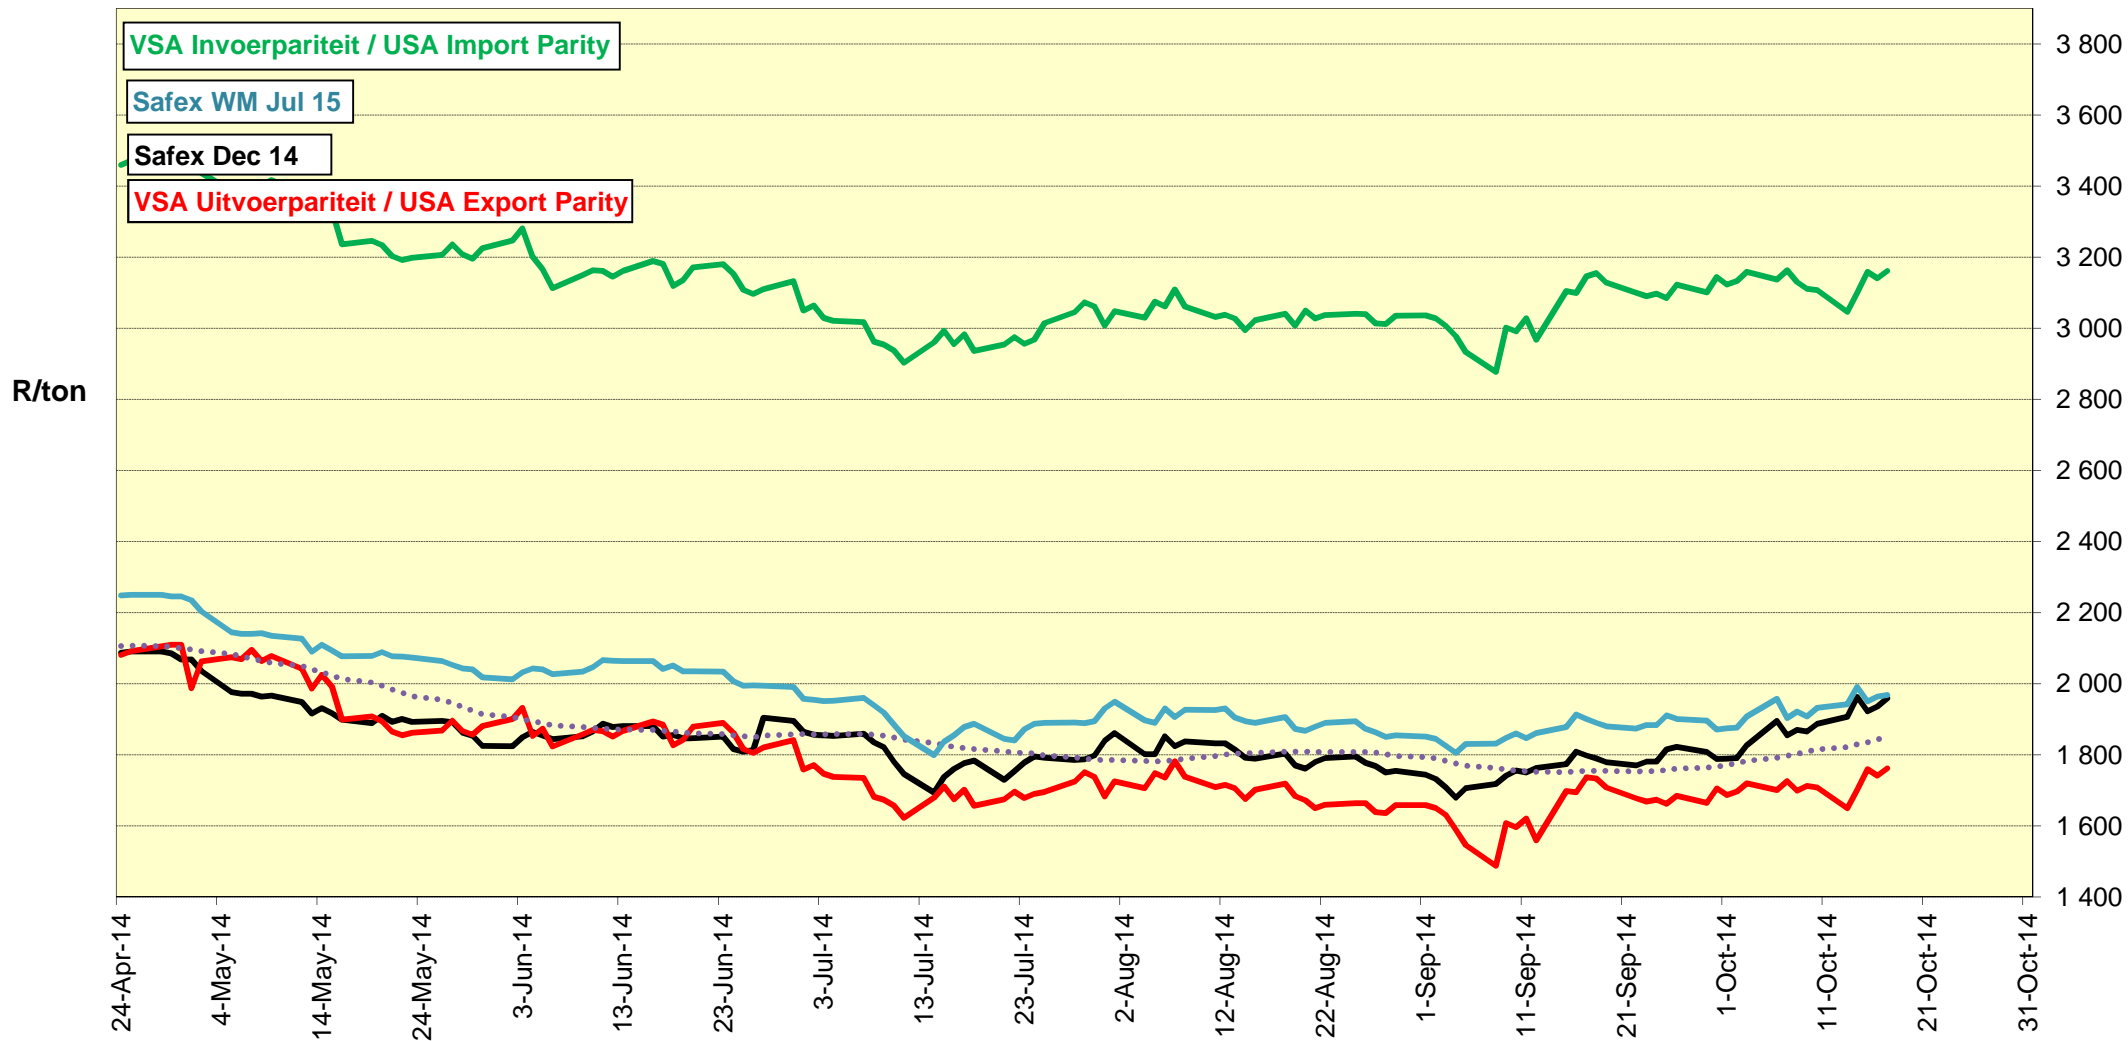

PRYSE VAN VSA WITMIELIES VIR LEWERING IN DES 2014 (RANDFONTEIN)
PRICES OF USA WHITE MAIZE DELIVERED IN DEC 2014 (RANDFONTEIN)

PRYSE VAN VSA WITMIELIES VIR LEWERING IN JUL 2015 (RANDFONTEIN) PRICES OF USA WHITE MAIZE DELIVERED IN JUL 2015 (RANDFONTEIN)