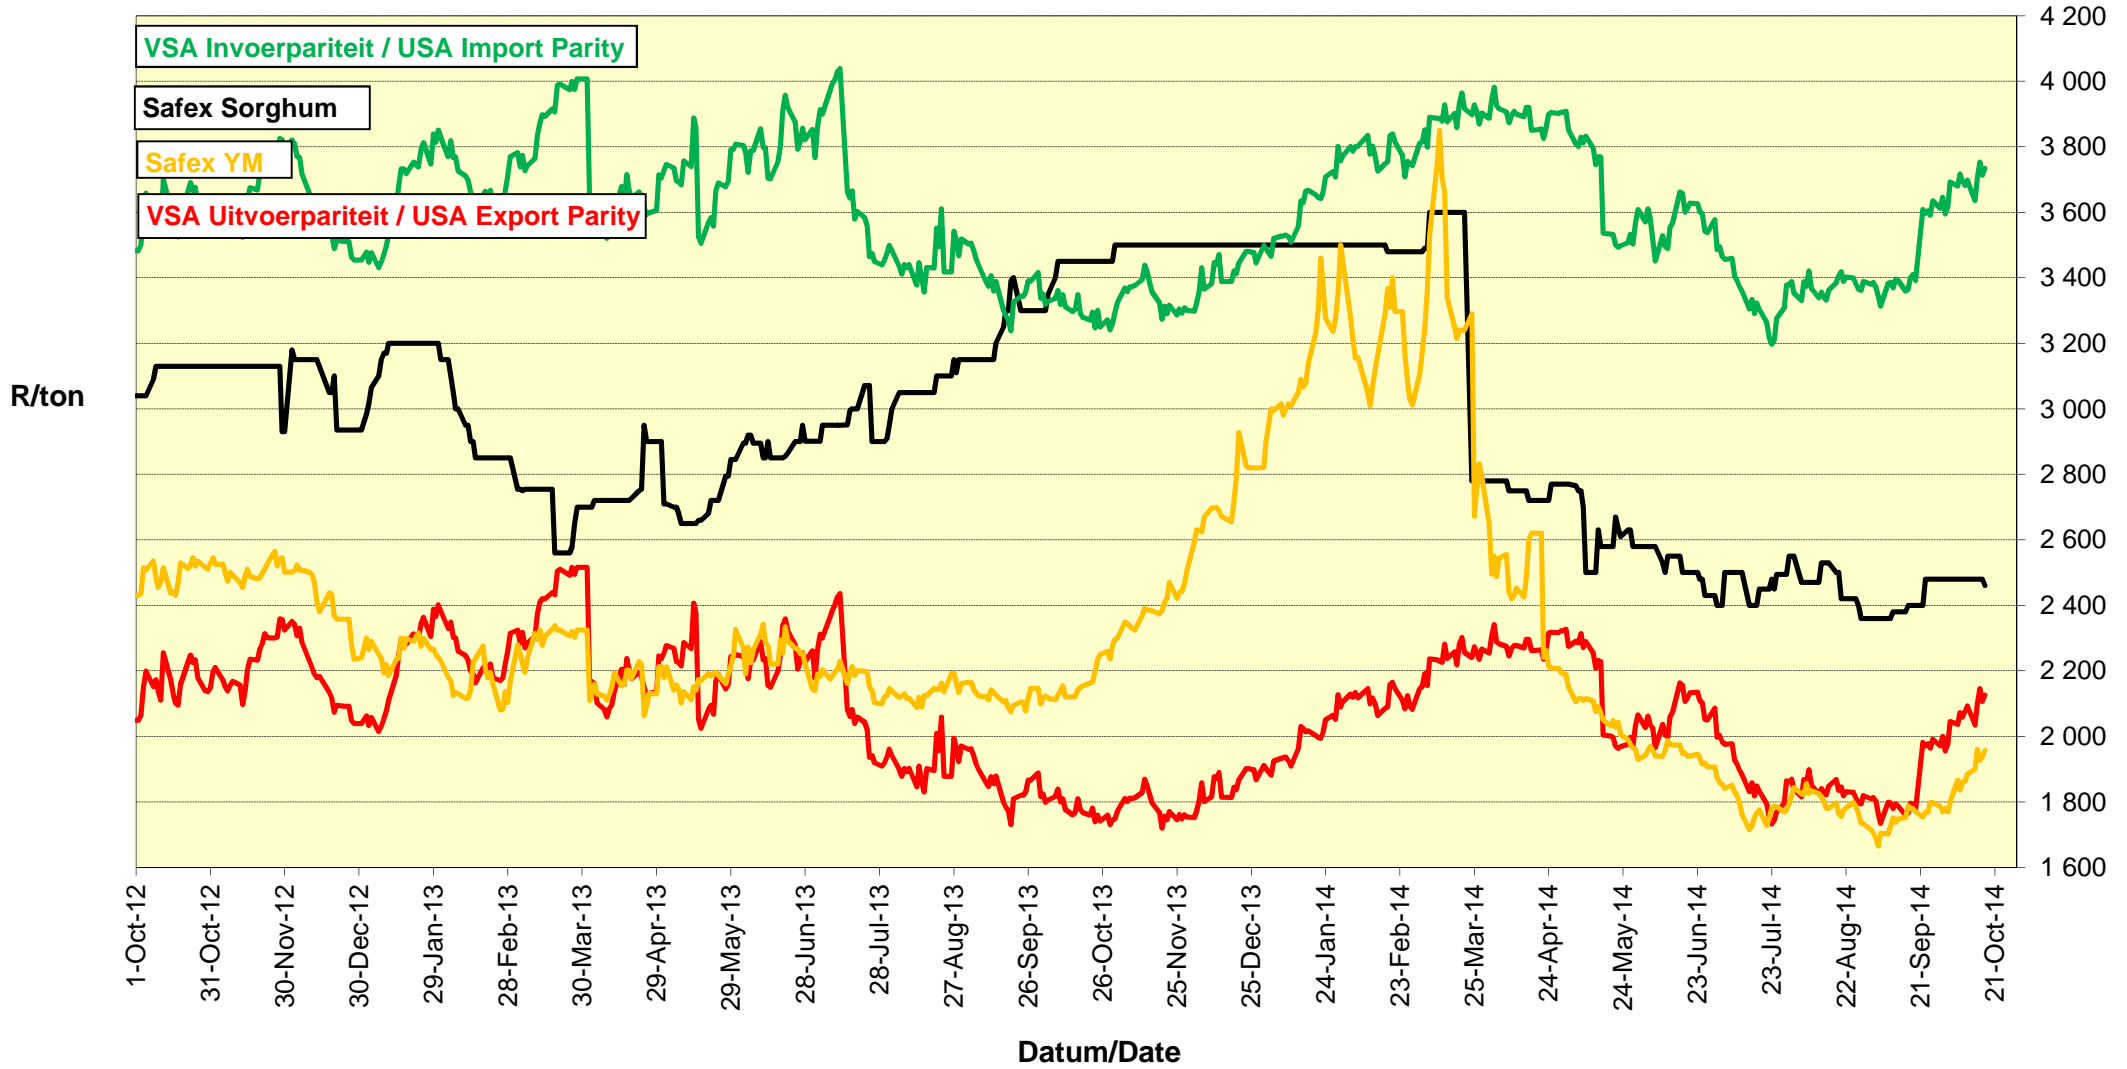

PRYSE VAN VSA SORGHUM GELEWER IN RANDFONTEIN PRICES OF USA SORGHUM DELIVERED IN RANDFONTEIN

PRYSE VAN VSA WITMIELIES GELEWER IN RANDFONTEIN PRICES OF USA WHITE MAIZE DELIVERED IN RANDFONTEIN

PRYSE VAN GEELMIELIES GELEWER IN RANDFONTEIN PRICES OF YELLOW MAIZE DELIVERED IN RANDFONTEIN

PRYSE VAN VSA WITMIELIES VIR LEWERING IN DES 2014 (RANDFONTEIN)
PRICES OF USA WHITE MAIZE DELIVERED IN DEC 2014 (RANDFONTEIN)

PRYSE VAN VSA WITMIELIES VIR LEWERING IN JUL 2015 (RANDFONTEIN) PRICES OF USA WHITE MAIZE DELIVERED IN JUL 2015 (RANDFONTEIN)