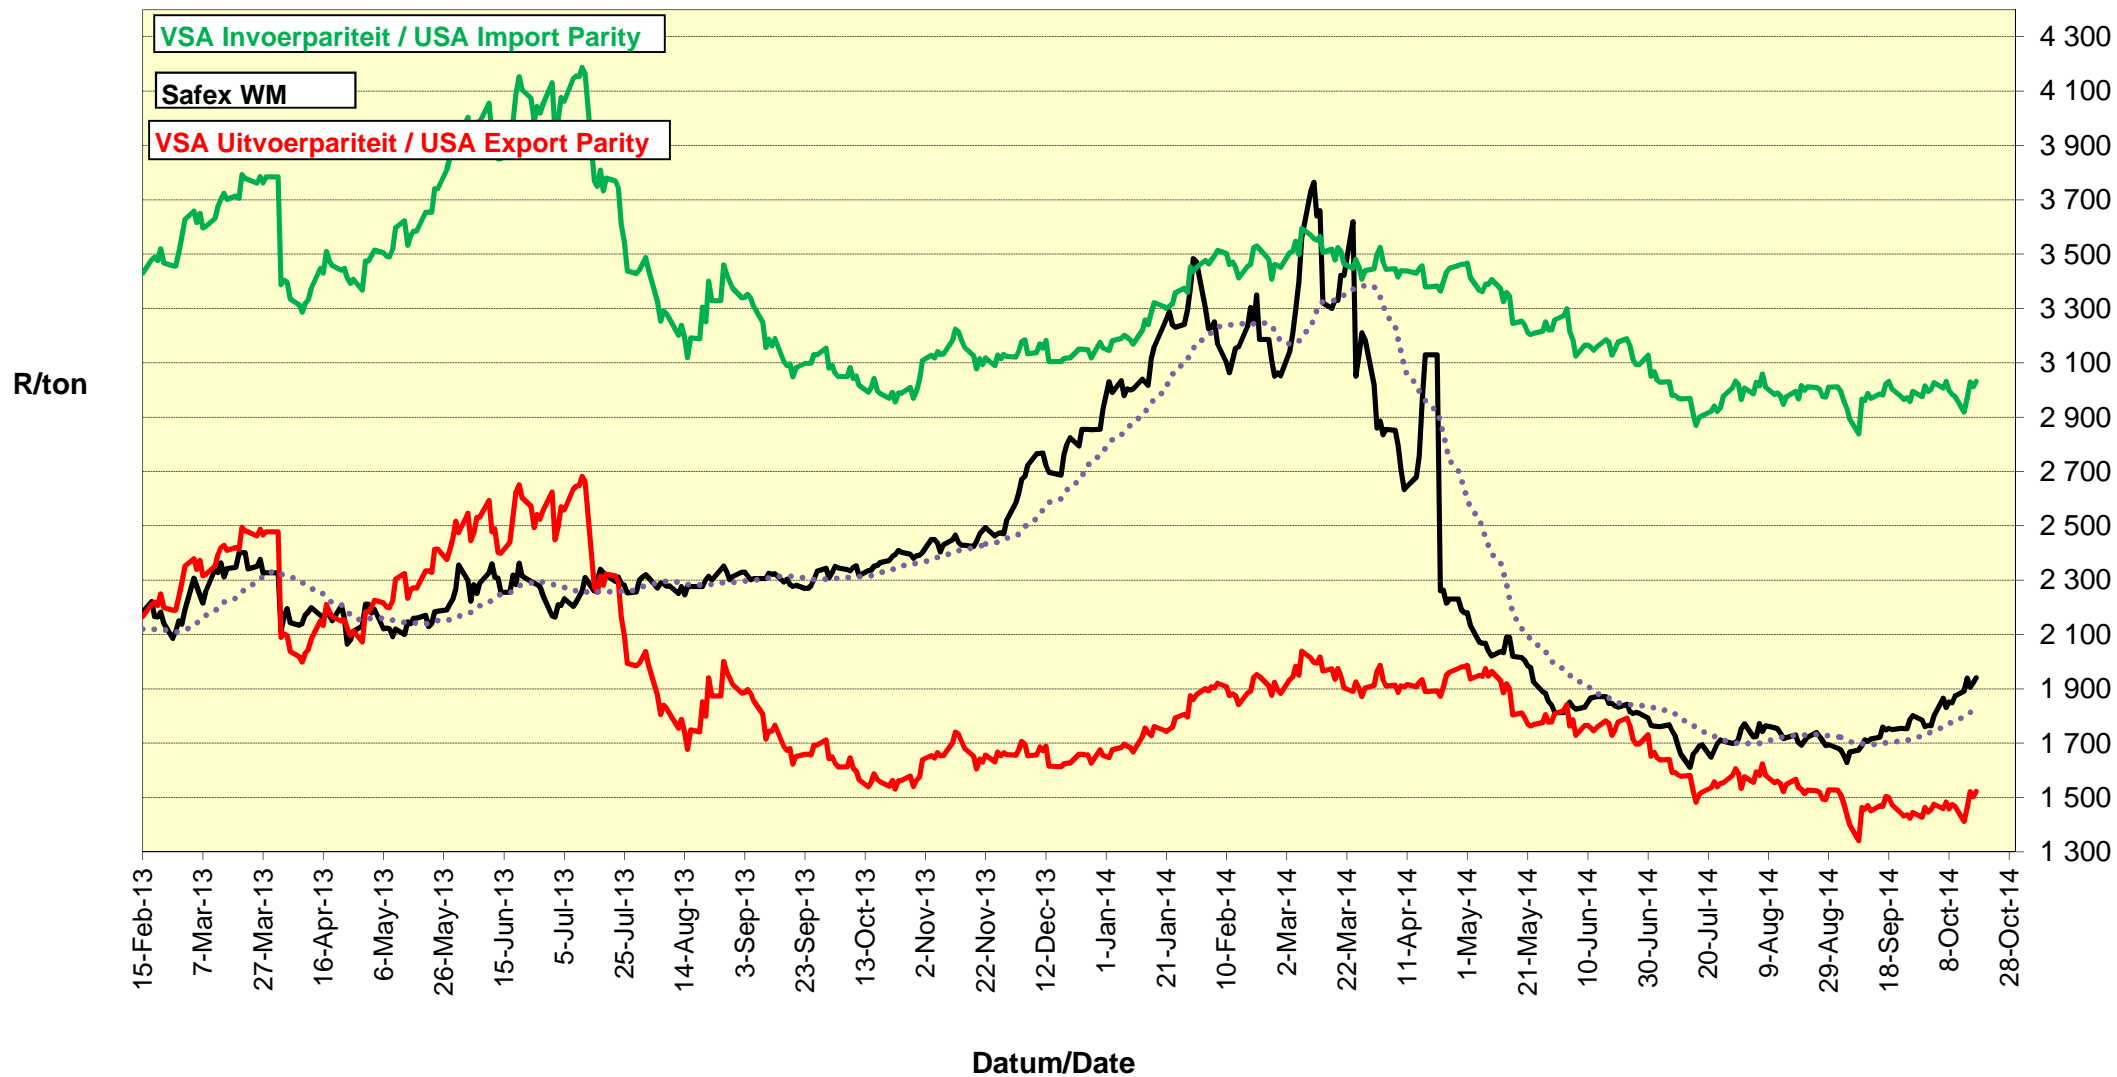

PRYSE VAN VSA SORGHUM GELEWER IN RANDFONTEIN PRICES OF USA SORGHUM DELIVERED IN RANDFONTEIN

PRYSE VAN VSA WITMIELIES GELEWER IN RANDFONTEIN PRICES OF USA WHITE MAIZE DELIVERED IN RANDFONTEIN

PRYSE VAN GEELMIELIES GELEWER IN RANDFONTEIN PRICES OF YELLOW MAIZE DELIVERED IN RANDFONTEIN

PRYSE VAN VSA WITMIELIES VIR LEWERING IN DES 2014 (RANDFONTEIN)
PRICES OF USA WHITE MAIZE DELIVERED IN DEC 2014 (RANDFONTEIN)

PRYSE VAN VSA WITMIELIES VIR LEWERING IN JUL 2015 (RANDFONTEIN) PRICES OF USA WHITE MAIZE DELIVERED IN JUL 2015 (RANDFONTEIN)