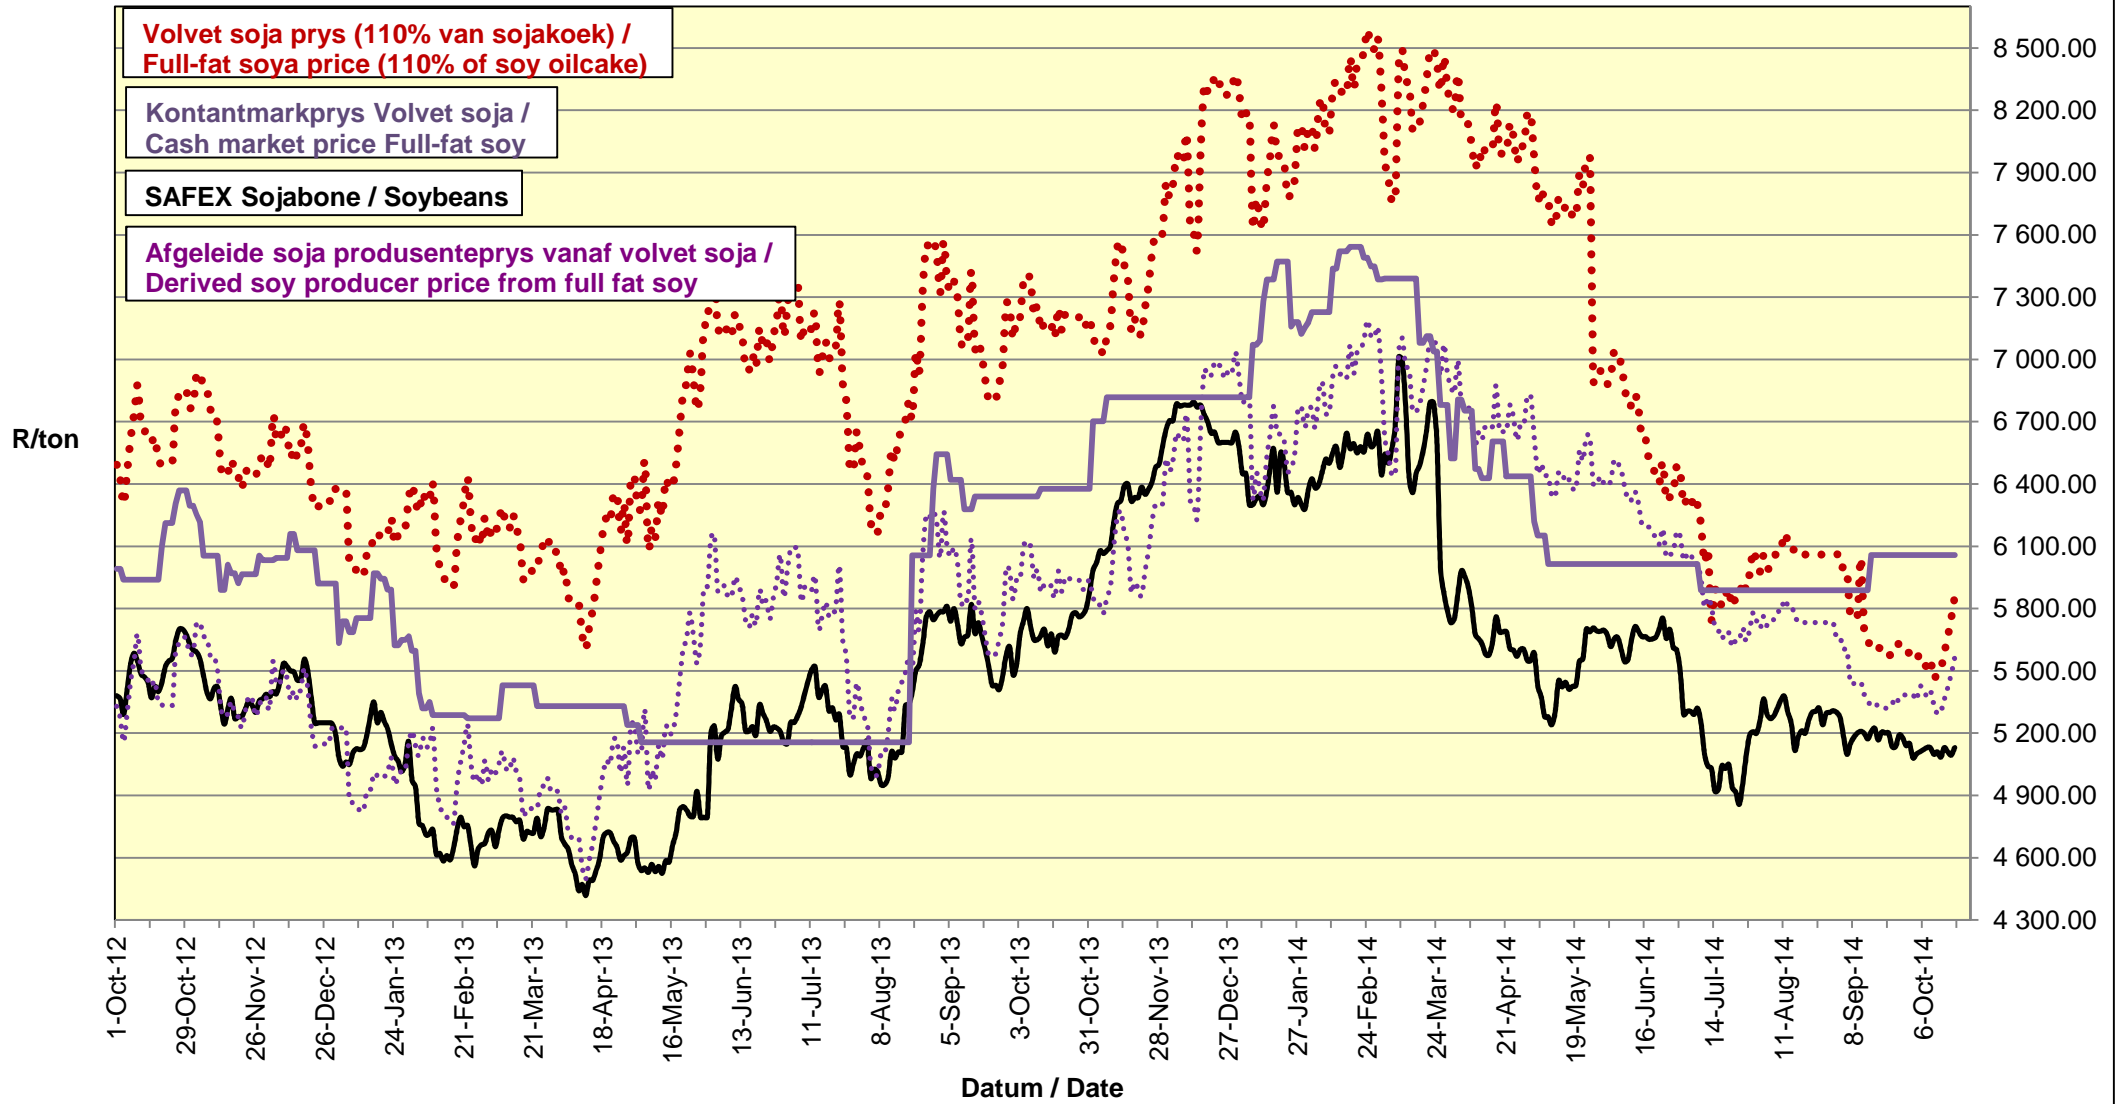

Afgeleide sojaboon produsente - en volvet sojaboonpryse Derived soy producer price and full-fat soy prices