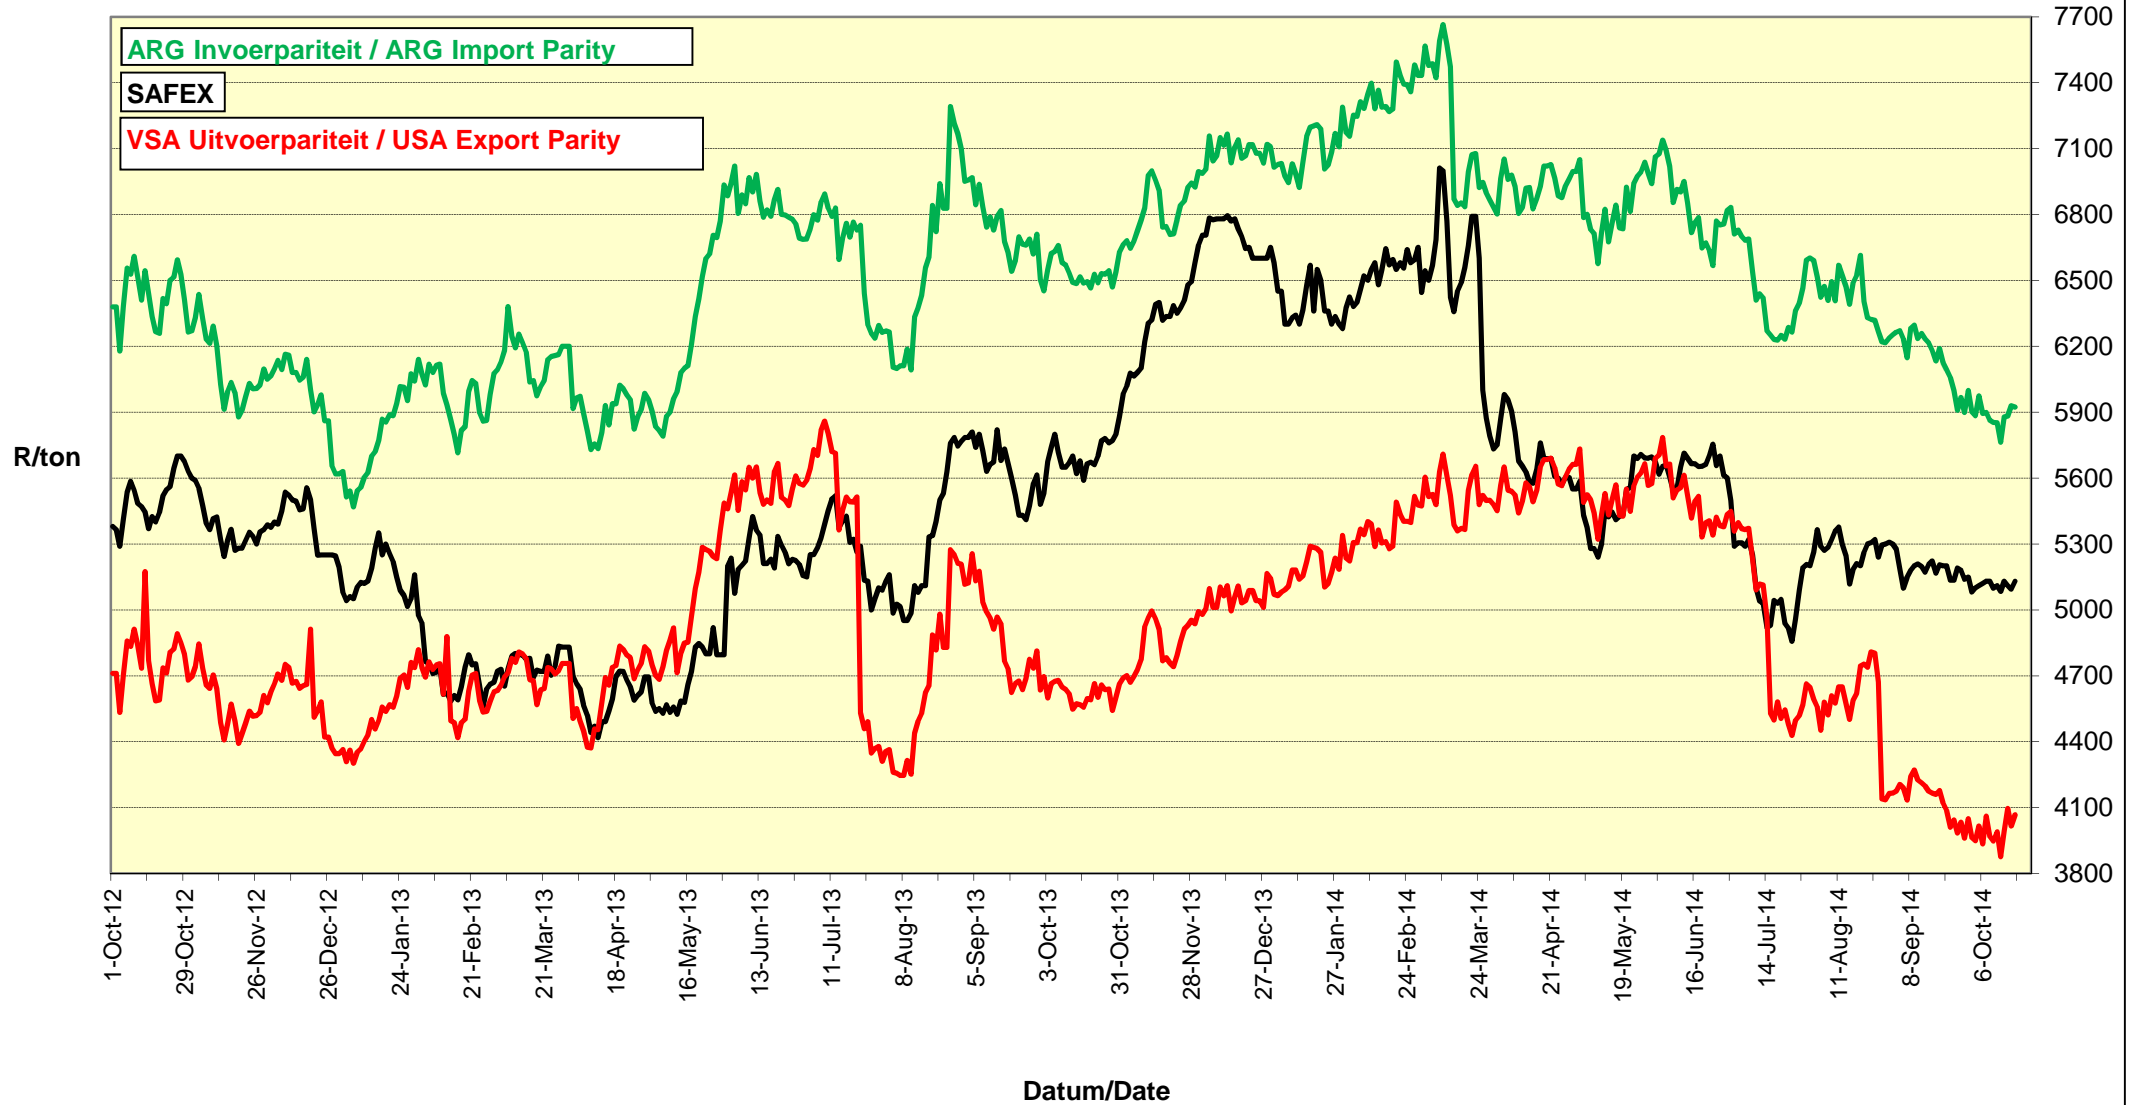

PRICES OF EU SUNFLOWER SEED DELIVERED IN RANDFONTEIN PRYSE VAN EU SONNEBLOMSAAD GELEWER IN RANDFONTEIN

PRYSE VAN SOJABONE GELEWER IN RANDFONTEIN PRICES OF SOYBEANS DELIVERED IN RANDFONTEIN

PRYSE VAN EU SONNEBLOMSAAD GELEWER IN RANDFONTEIN PRICES OF EU SUNFLOWER SEED DELIVERED IN RANDFONTEIN