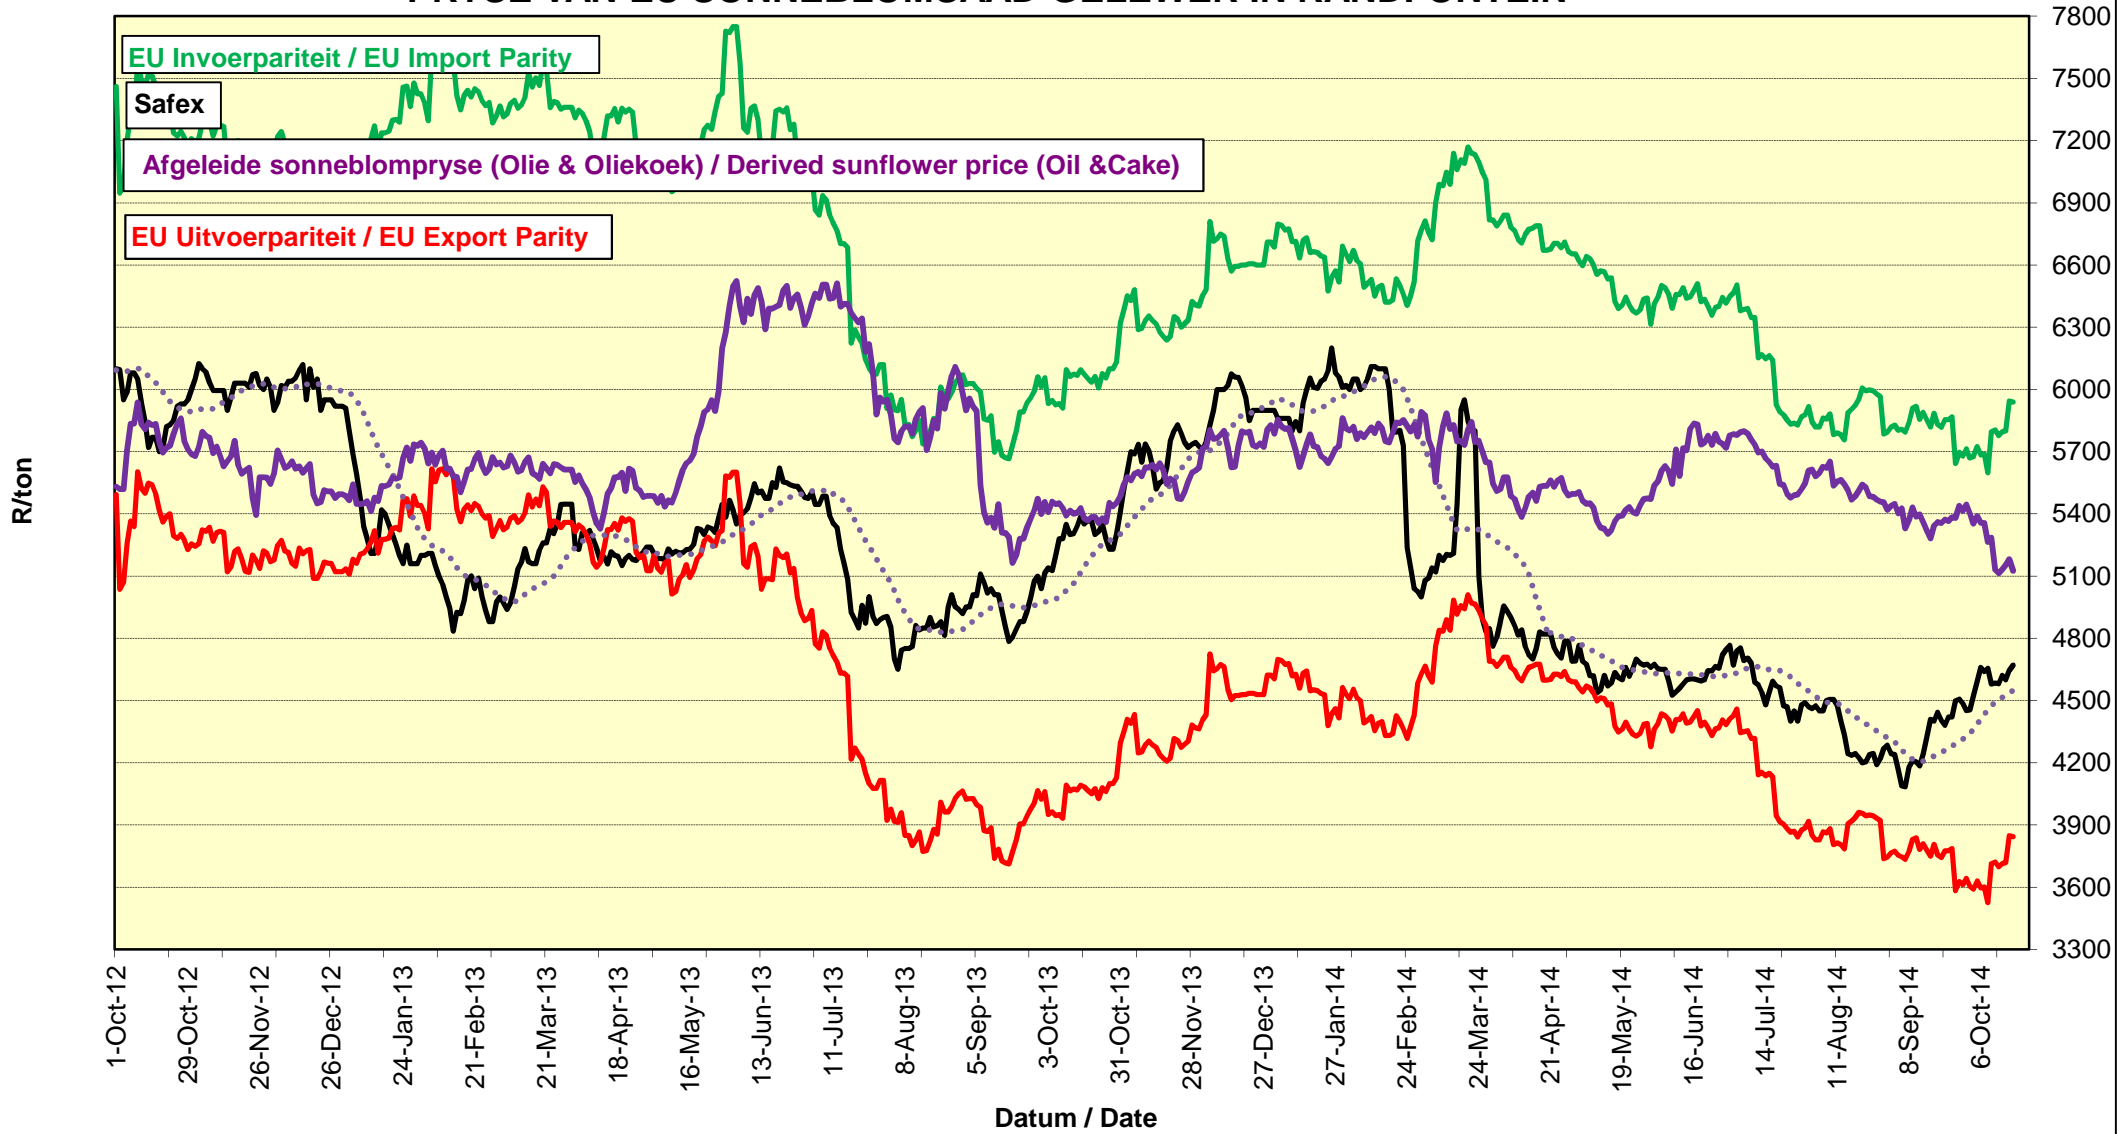

PRICES OF EU SUNFLOWER SEED DELIVERED IN RANDFONTEIN PRYSE VAN EU SONNEBLOMSAAD GELEWER IN RANDFONTEIN

PRYSE VAN SOJABONE GELEWER IN RANDFONTEIN PRICES OF SOYBEANS DELIVERED IN RANDFONTEIN

PRYSE VAN EU SONNEBLOMSAAD GELEWER IN RANDFONTEIN PRICES OF EU SUNFLOWER SEED DELIVERED IN RANDFONTEIN

**PRYSE VAN UITGEDOP EN GESORTEERDE VSA KEURGRAAD GRONDBONE MET 'N
PITGROOTTE VAN 40/50 pitgrootte (RANDFONTEIN)
PRICES OF PROCESSED AND GRADED USA CHOICE GRADE GROUNDNUTS (40/50)
(RANDFONTEIN)**

**PRYSE VAN UITGEDOP EN GESORTEERDE ARGENTYNSE KEURGRAADGRONDBONE MET 'N
PITGROOTTE VAN 40/50 (RANDFONTEIN)
PRICES OF PROCESSED AND GRADED ARGENTINEAN CHOICE GRADE GROUNDNUTS
(40/50) (RANDFONTEIN)**