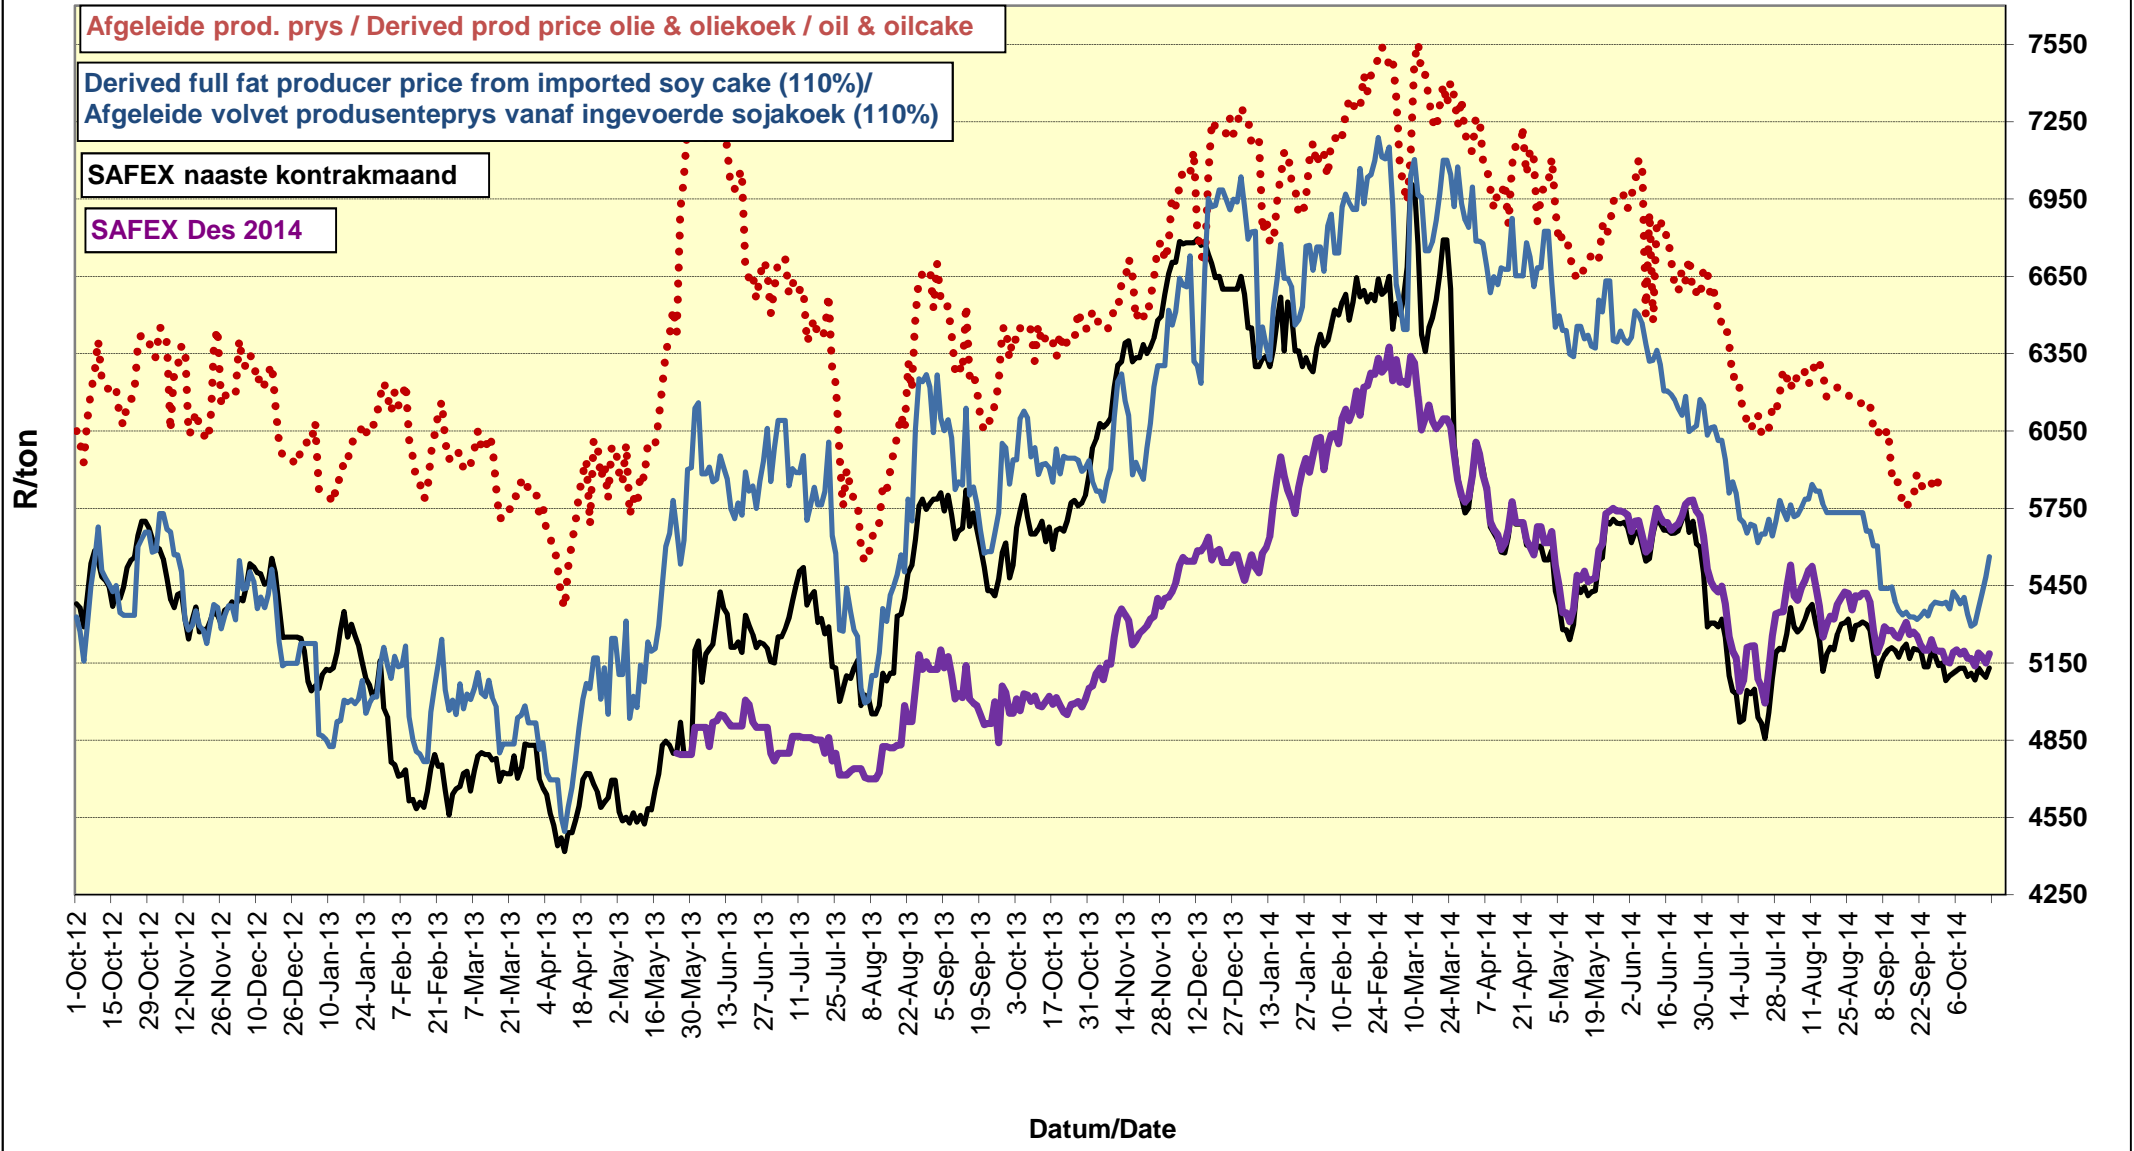

PRYSE VAN SOJABONE GELEWER IN RANDFONTEIN PRICES OF SOYBEANS DELIVERED IN RANDFONTEIN