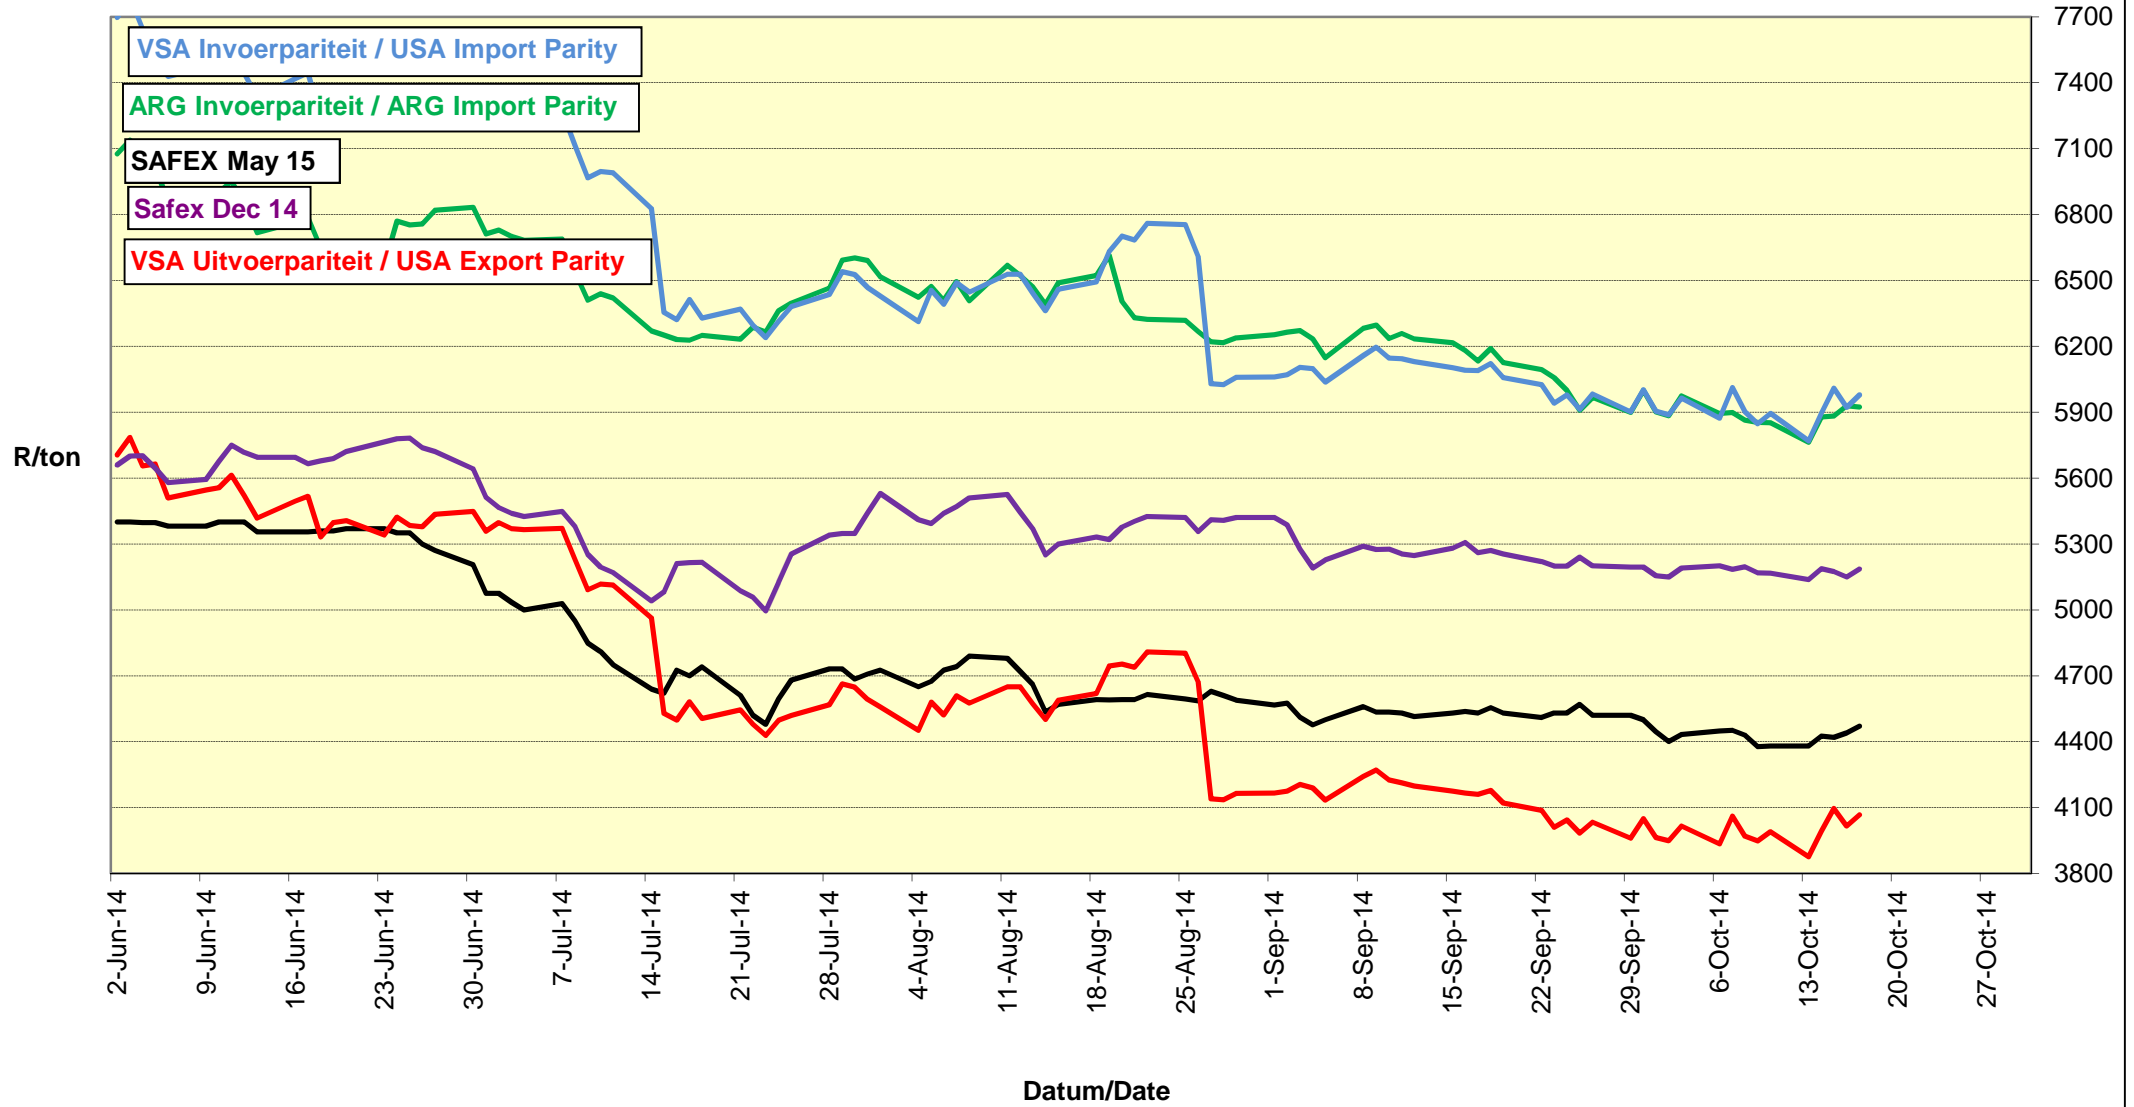

PRYSE VAN SOJABONE GELEWER IN RANDFONTEIN PRICES OF SOYBEANS DELIVERED IN RANDFONTEIN