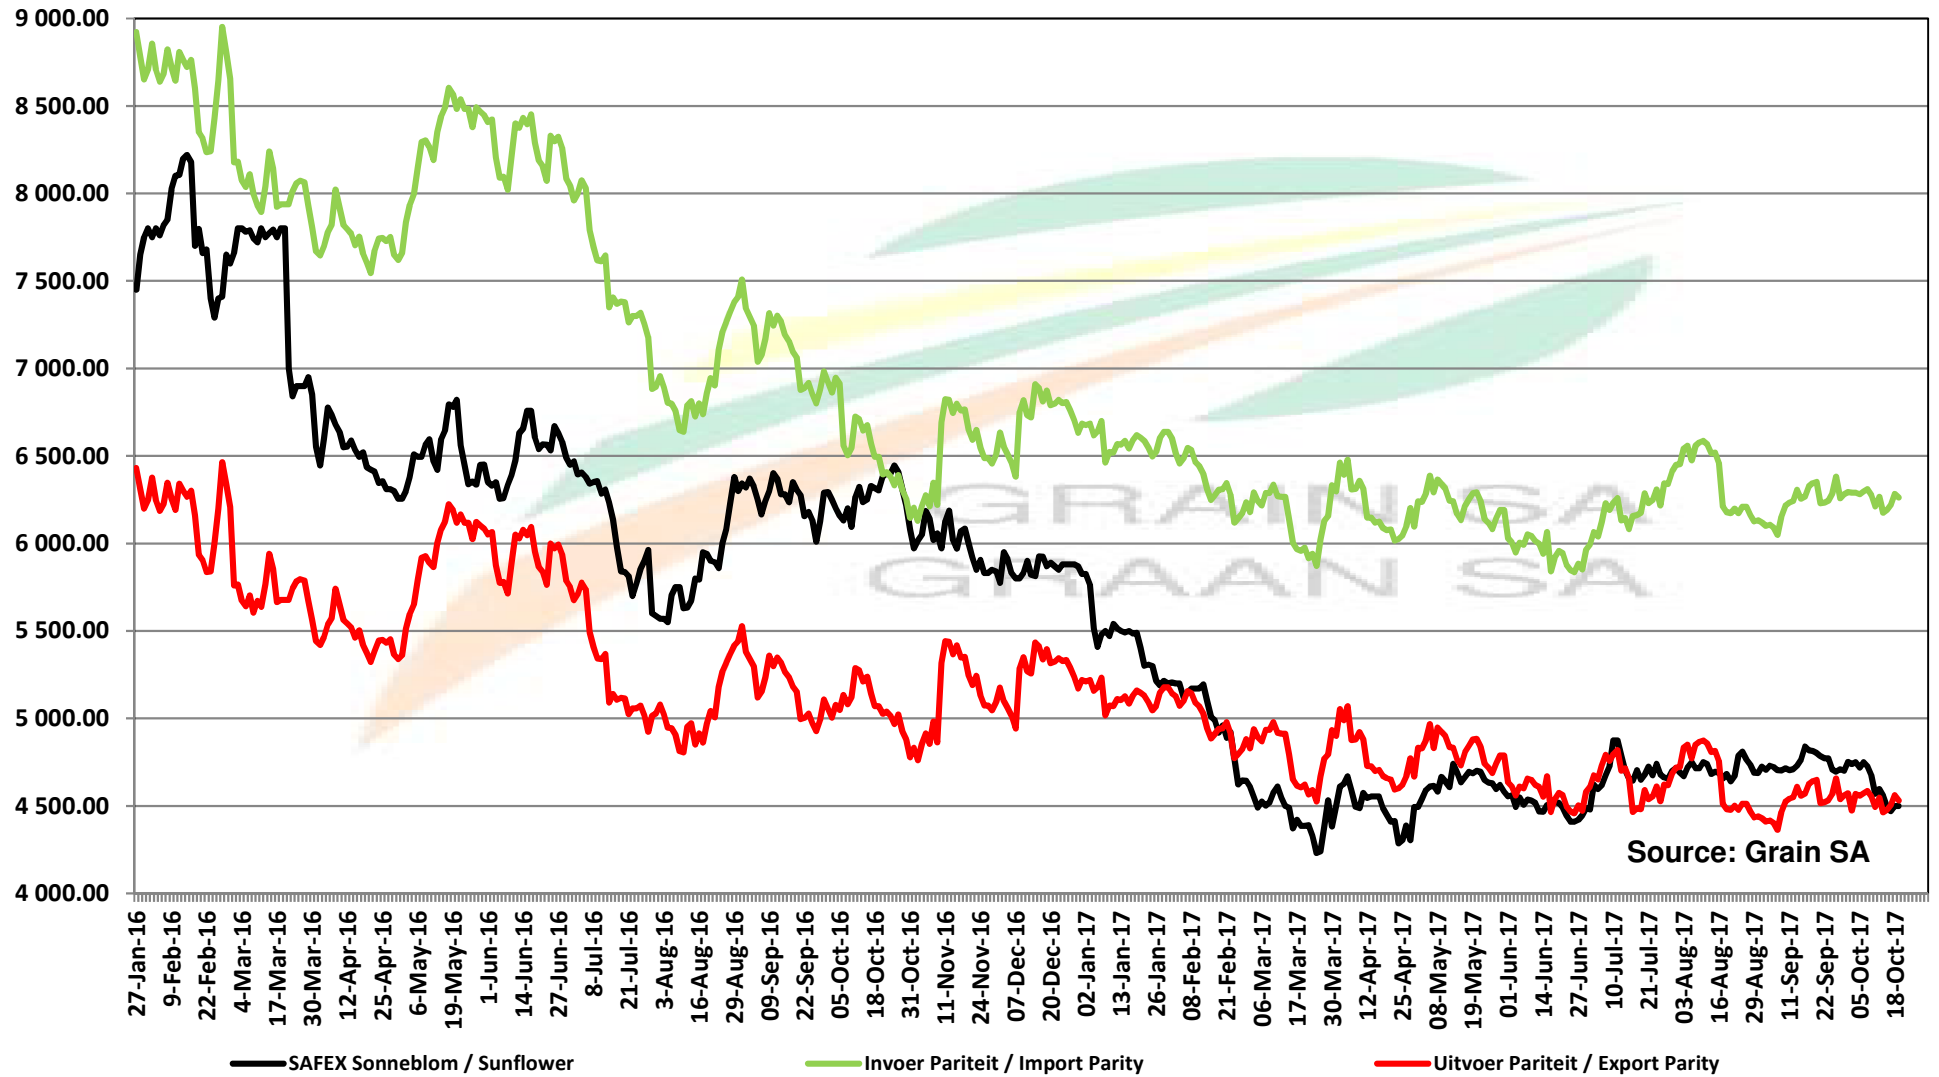

PRICES OF EU SUNFLOWER SEED DELIVERED IN RANDFONTEIN PRYSE VAN EU SONNEBLOMSAAD GELEWER IN RANDFONTEIN

Source: Grain SA

PRICES OF EU SUNFLOWER SEED DELIVERED IN RANDFONTEIN PRYSE VAN EU SONNEBLOMSAAD GELEWER IN RANDFONTEIN