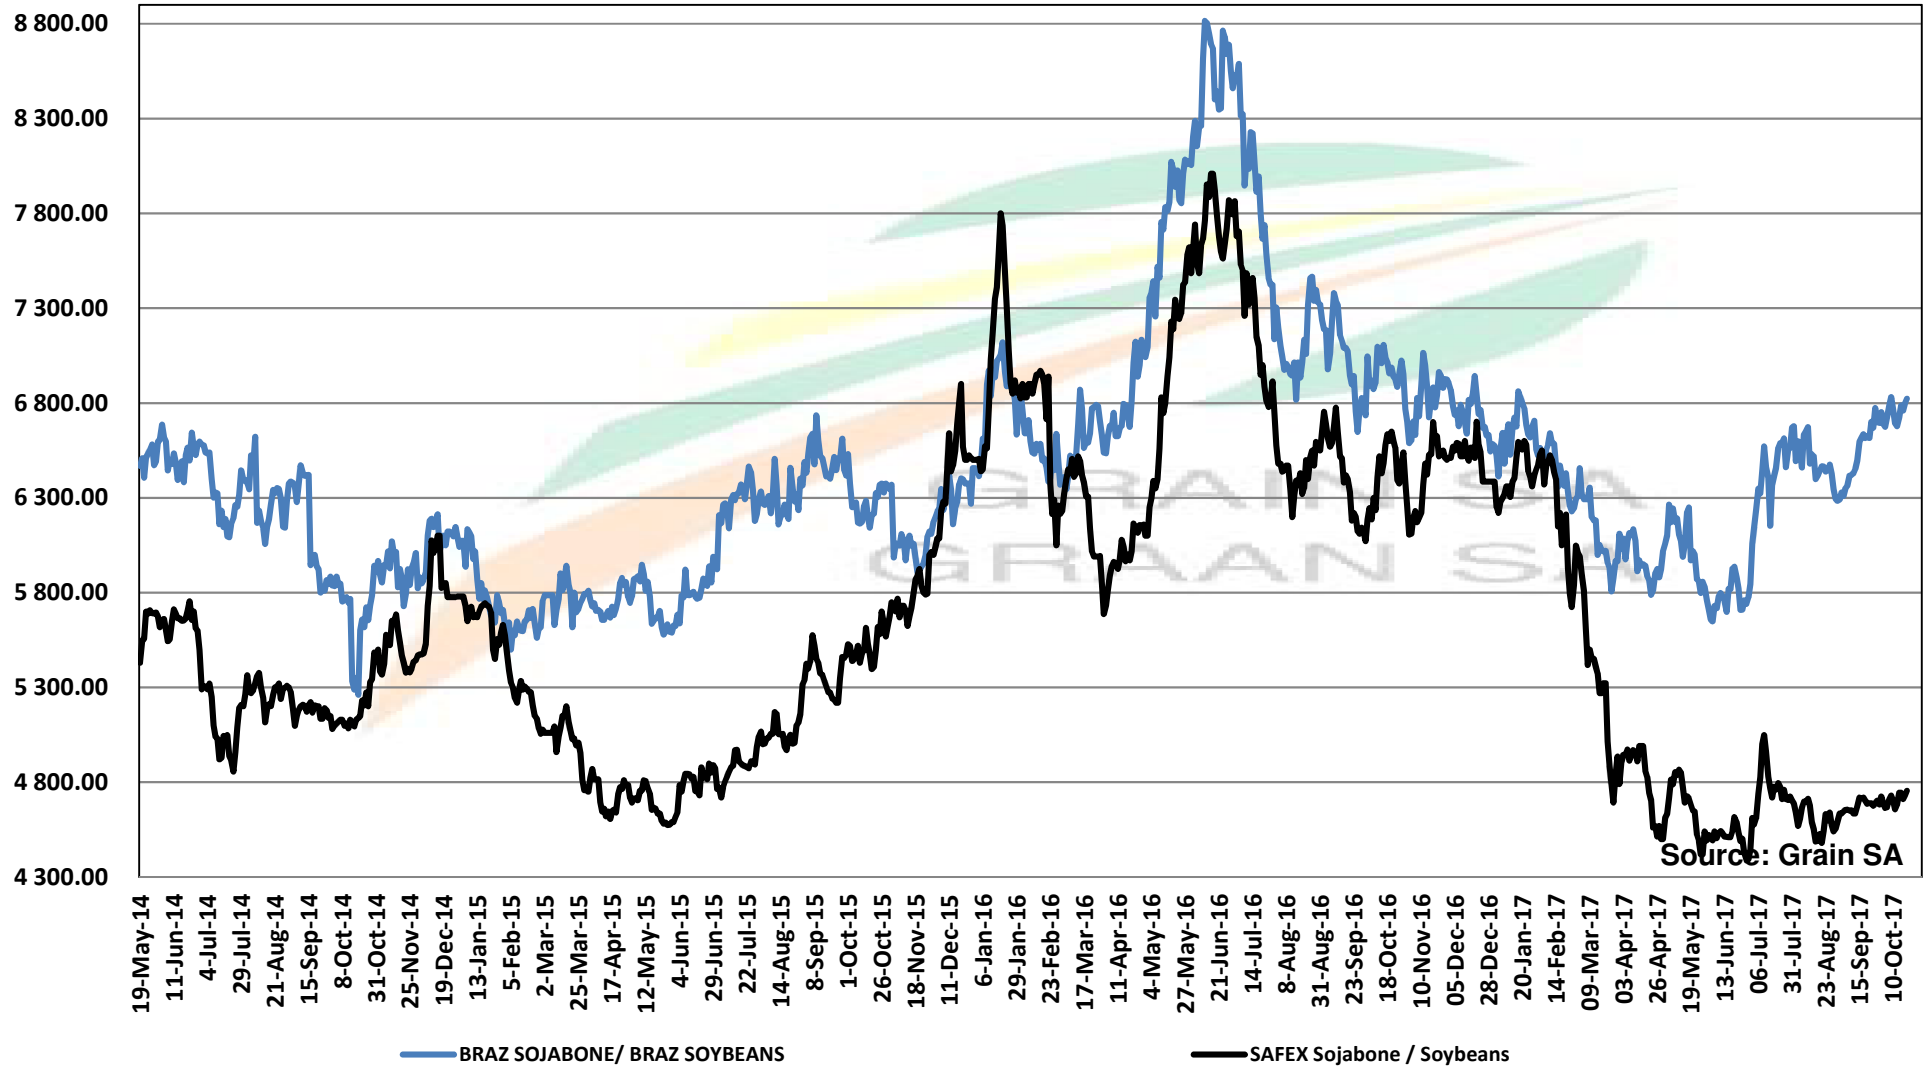

Source: Grain SA

PRICES OF DERIVED SOYBEAN DELIVERED IN RANDFONTEIN PRYSE VAN AFGELEIDE SOJABONE GELEWER IN RANDFONTEIN

PRICES OF SOYBEAN CRUSHING MARGIN PRYSE VAN SOJABOON PERSMARGE

Source: Grain SA

PRICES OF BRAZILIAN SOYBEAN DELIVERED IN RANDFONTEIN PRYSE VAN BRASILIAANSE SOJABONE GELEWER IN RANDFONTEIN