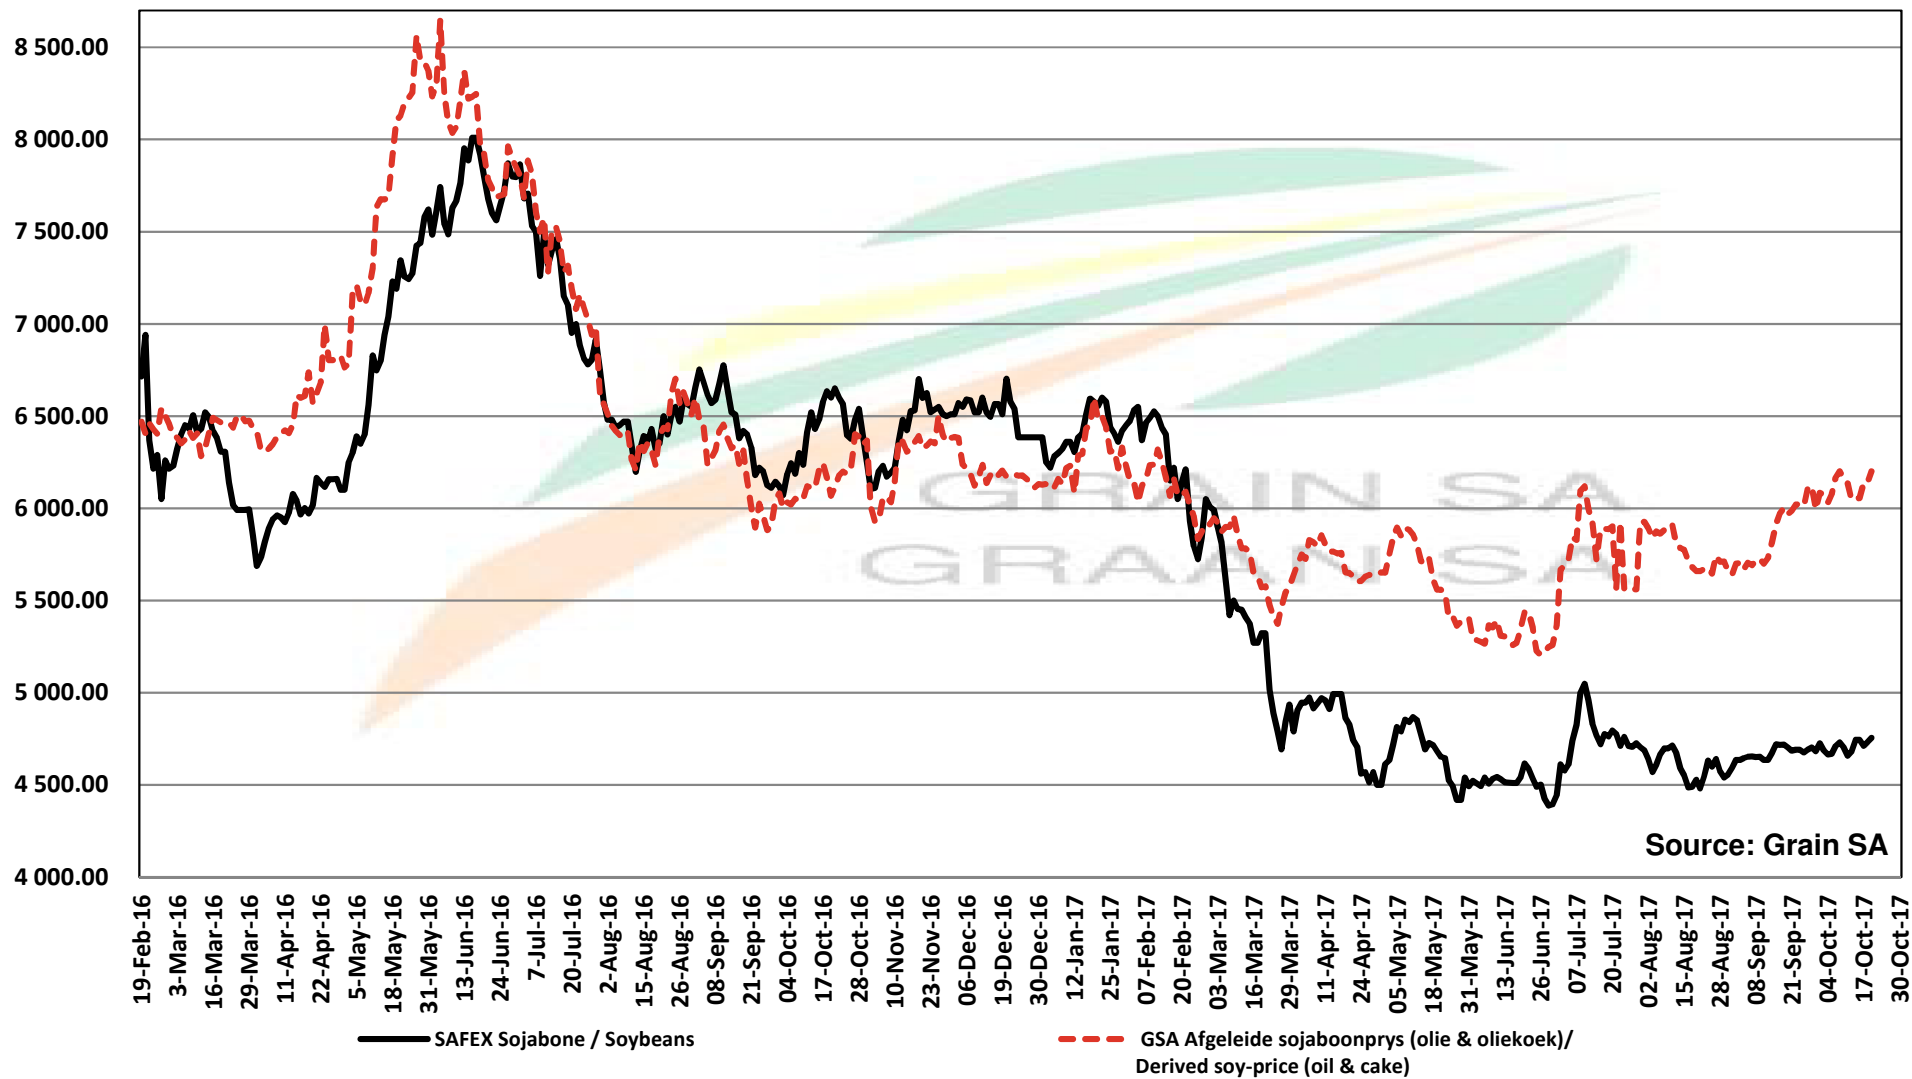

PRICES OF SOYBEAN SEED DELIVERED IN RANDFONTEIN PRYSE VAN SOJABOONSAAD GELEWER IN RANDFONTEIN

Source: Grain SA

PRICES OF ARGENTINIAN SOYBEAN SEED DELIVERED IN RANDFONTEIN PRYSE VAN ARGENTYNSE SOJABOONSAAD GELEWER IN RANDFONTEIN

Source: Grain SA

PRICES OF DERIVED SOYBEAN DELIVERED IN RANDFONTEIN PRYSE VAN AFGELEIDE SOJABONE GELEWER IN RANDFONTEIN

PRICES OF SOYBEAN CRUSHING MARGIN PRYSE VAN SOJABOON PERSMARGE

Source: Grain SA

PRICES OF BRAZILIAN SOYBEAN DELIVERED IN RANDFONTEIN PRYSE VAN BRASILIAANSE SOJABONE GELEWER IN RANDFONTEIN