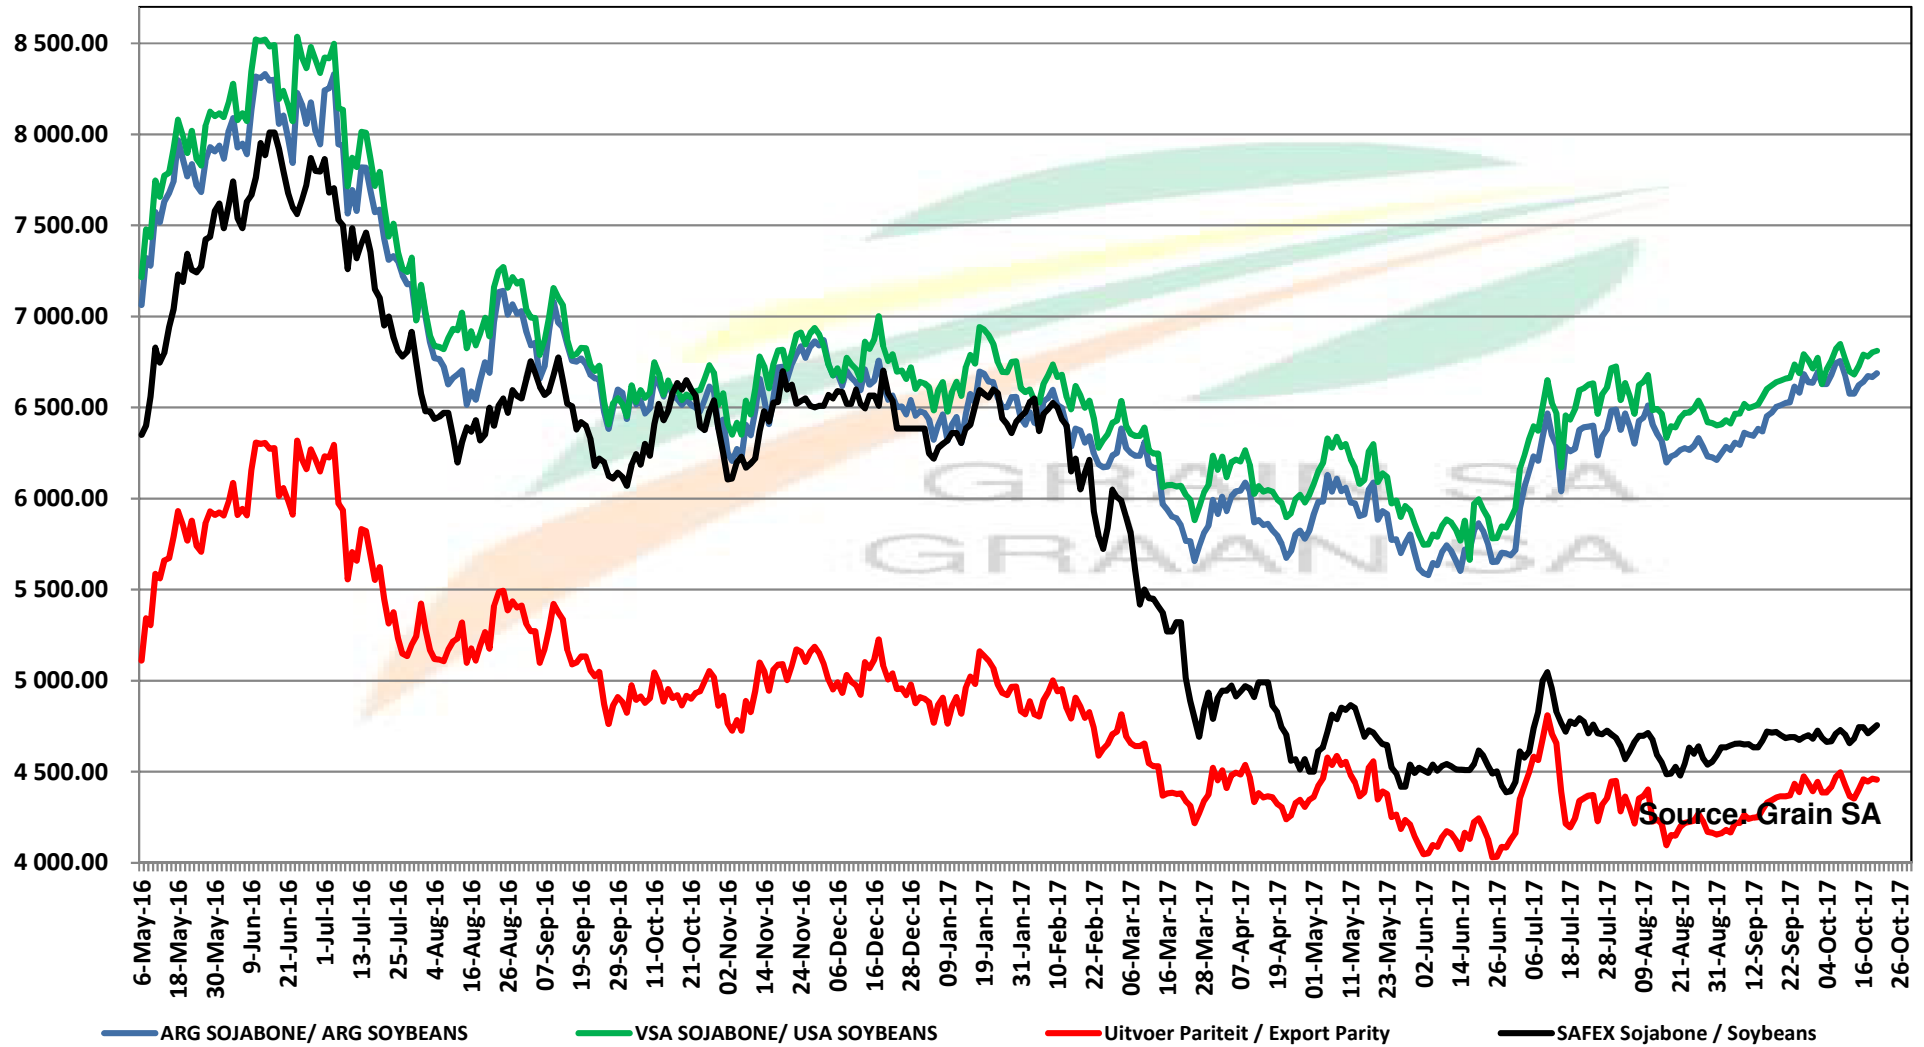

PRICES OF EU SUNFLOWER SEED DELIVERED IN RANDFONTEIN PRYSE VAN EU SONNEBLOMSAAD GELEWER IN RANDFONTEIN

Source: Grain SA

PRICES OF EU SUNFLOWER SEED DELIVERED IN RANDFONTEIN PRYSE VAN EU SONNEBLOMSAAD GELEWER IN RANDFONTEIN

PRICES OF SOYBEAN SEED DELIVERED IN RANDFONTEIN PRYSE VAN SOJABOONSAAD GELEWER IN RANDFONTEIN

Source: Grain SA

PRICES OF ARGENTINIAN SOYBEAN SEED DELIVERED IN RANDFONTEIN PRYSE VAN ARGENTYNSE SOJABOONSAAD GELEWER IN RANDFONTEIN

Source: Grain SA

PRICES OF DERIVED SOYBEAN DELIVERED IN RANDFONTEIN PRYSE VAN AFGELEIDE SOJABONE GELEWER IN RANDFONTEIN

PRICES OF SOYBEAN CRUSHING MARGIN PRYSE VAN SOJABOON PERSMARGE

Source: Grain SA

PRICES OF BRAZILIAN SOYBEAN DELIVERED IN RANDFONTEIN PRYSE VAN BRASILIAANSE SOJABONE GELEWER IN RANDFONTEIN