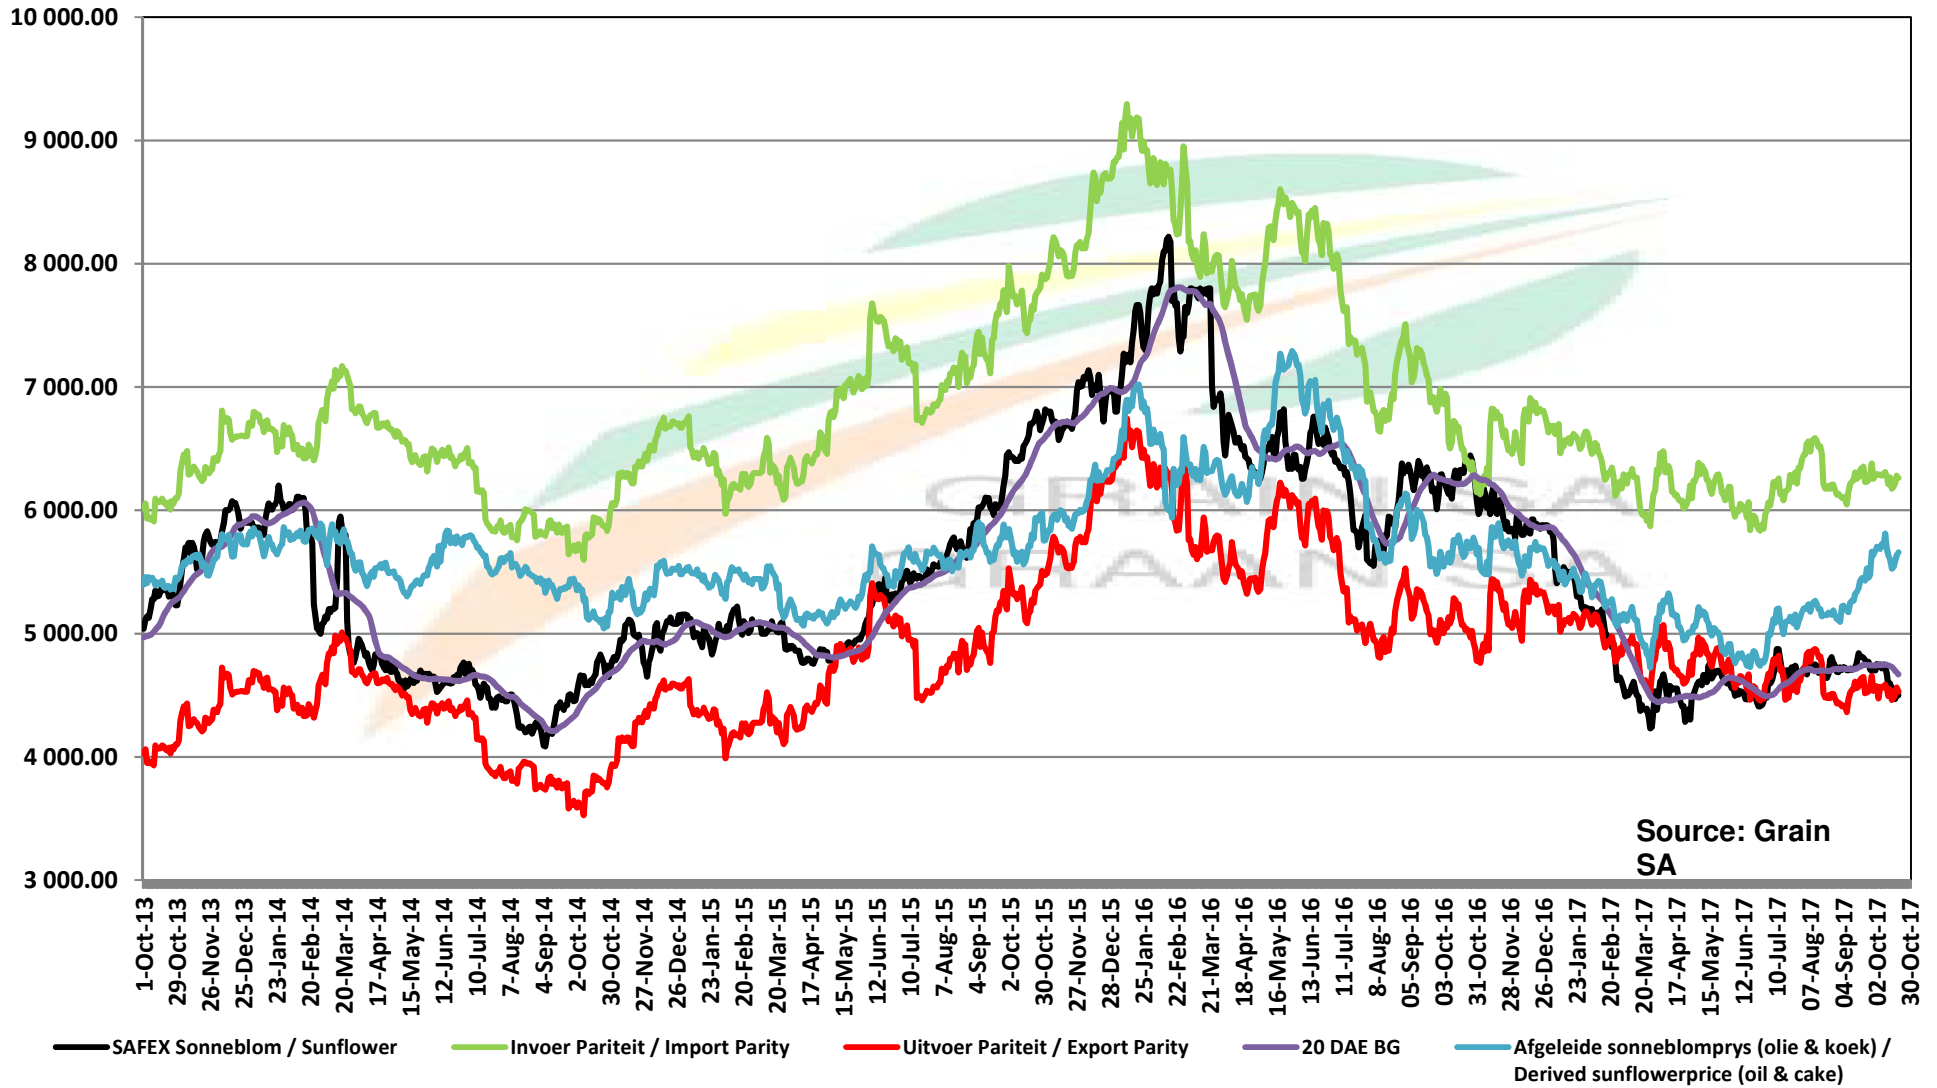

PRICES OF EU SUNFLOWER SEED DELIVERED IN RANDFONTEIN PRYSE VAN EU SONNEBLOMSAAD GELEWER IN RANDFONTEIN

Source: Grain SA

PRICES OF EU SUNFLOWER SEED DELIVERED IN RANDFONTEIN PRYSE VAN EU SONNEBLOMSAAD GELEWER IN RANDFONTEIN