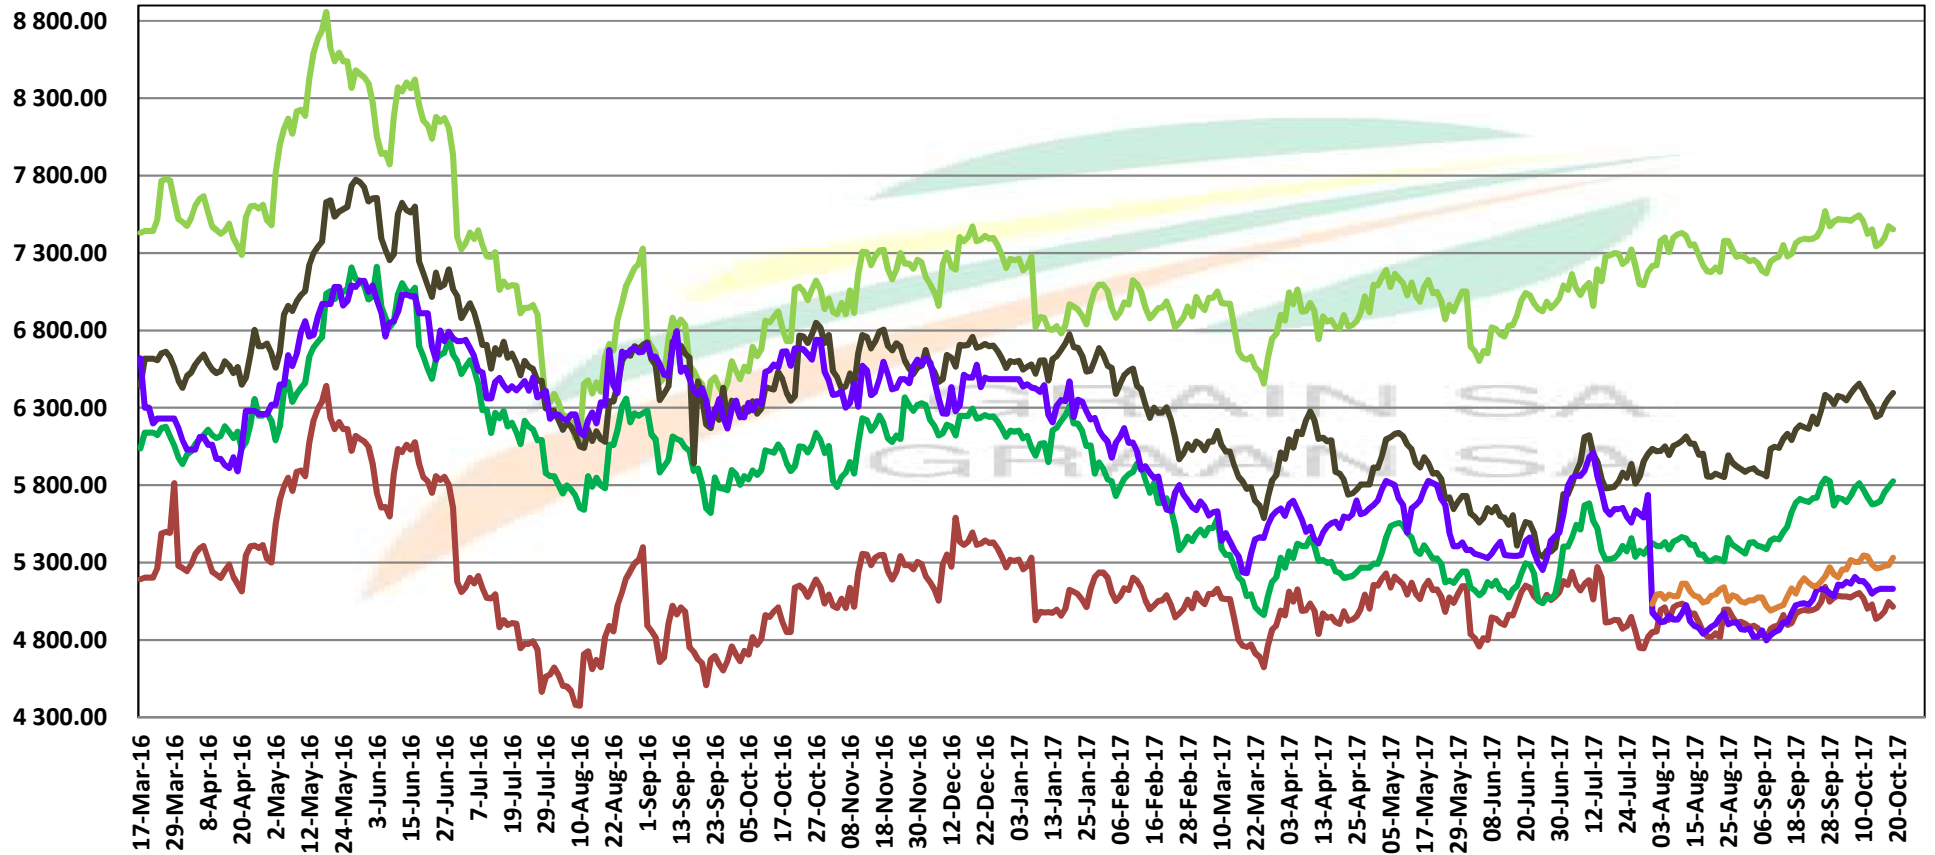

Prices of Canola in the South Cape (Swellendam) Canolapryse in die Suid-Kaap (Swellendam)

Source: Grain SA

- Import Par - S/Cape
- Export Parity - S/Cape
- GSA Derived Canola Price - S/Cape (Milldoor)
- GSA Derived Rapeseed Price - S/Cape (Milldoor)
- Canola Milldoor Price SOILL
- SOIL Final Producer Price SOIL