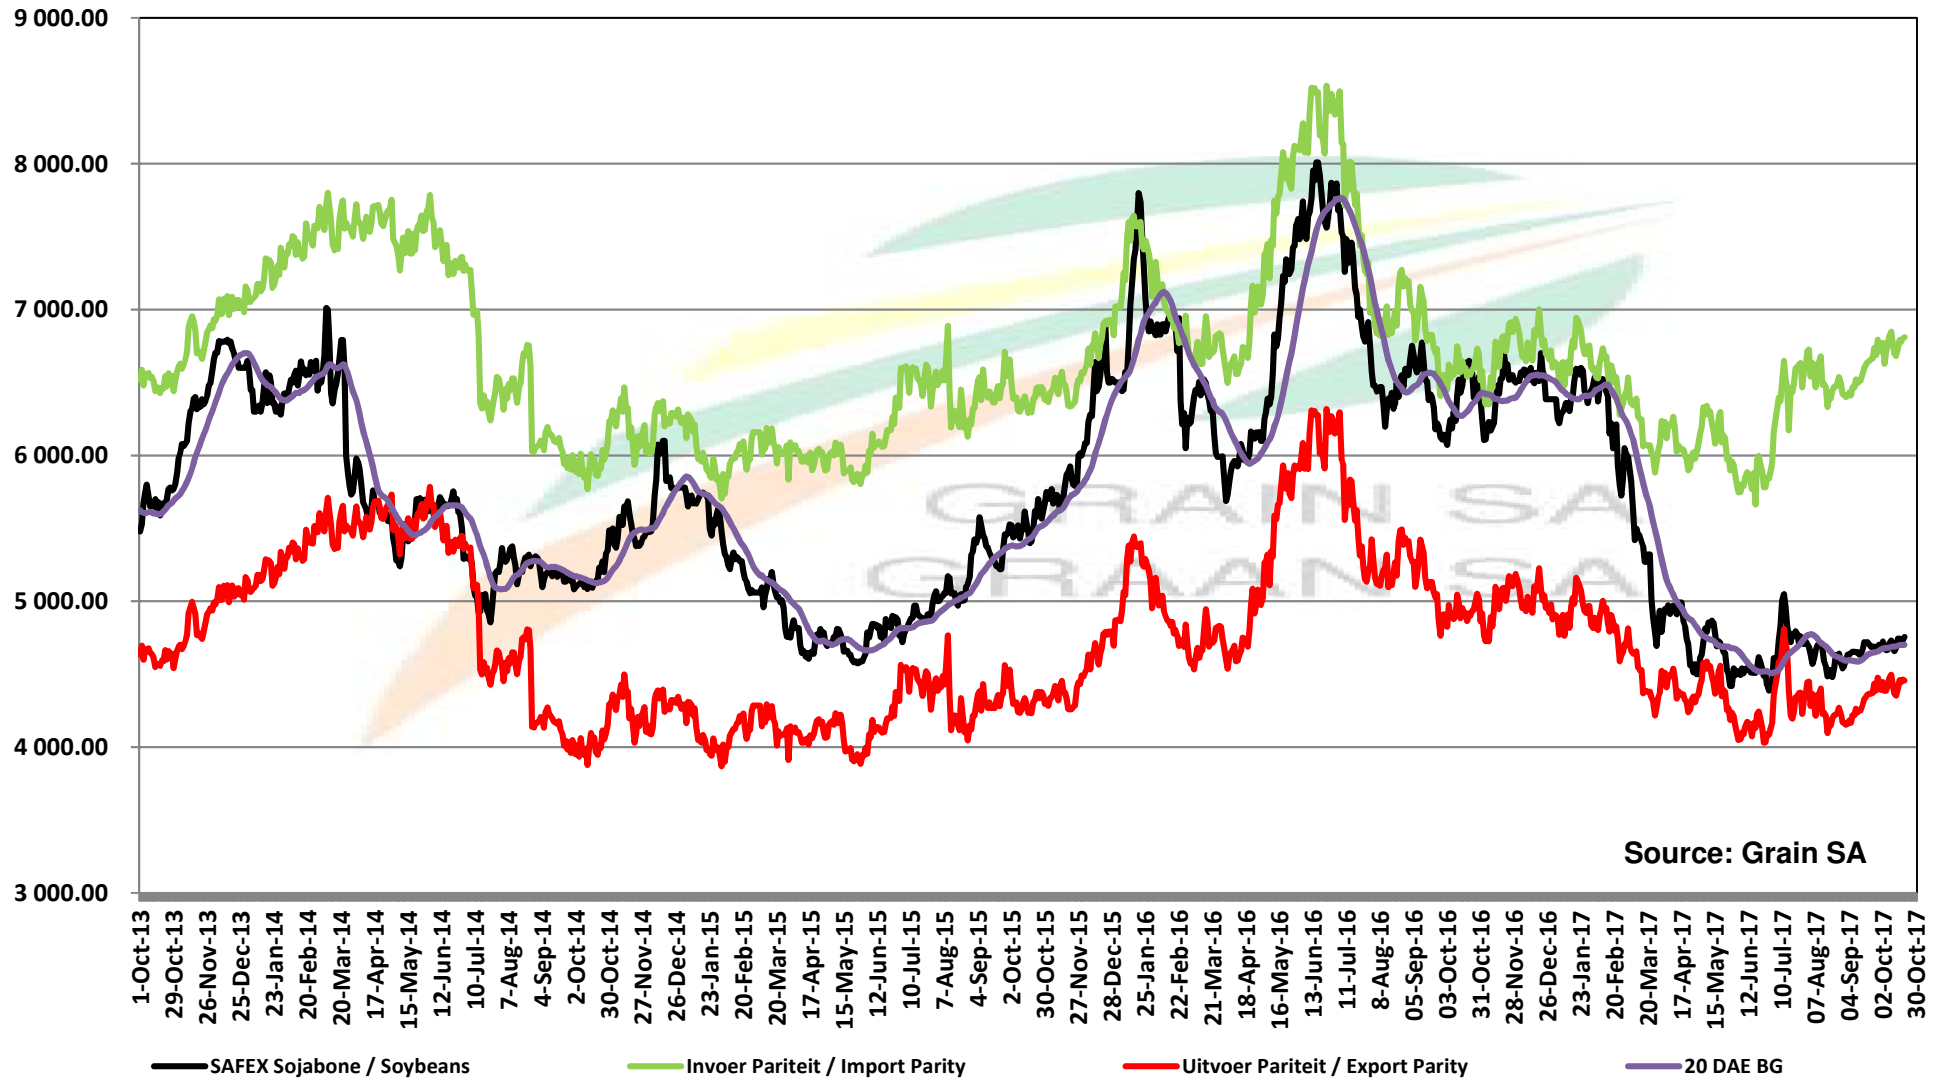

PRICES OF SOYBEAN SEED DELIVERED IN RANDFONTEIN PRYSE VAN SOJABOONSAAD GELEWER IN RANDFONTEIN

Source: Grain SA