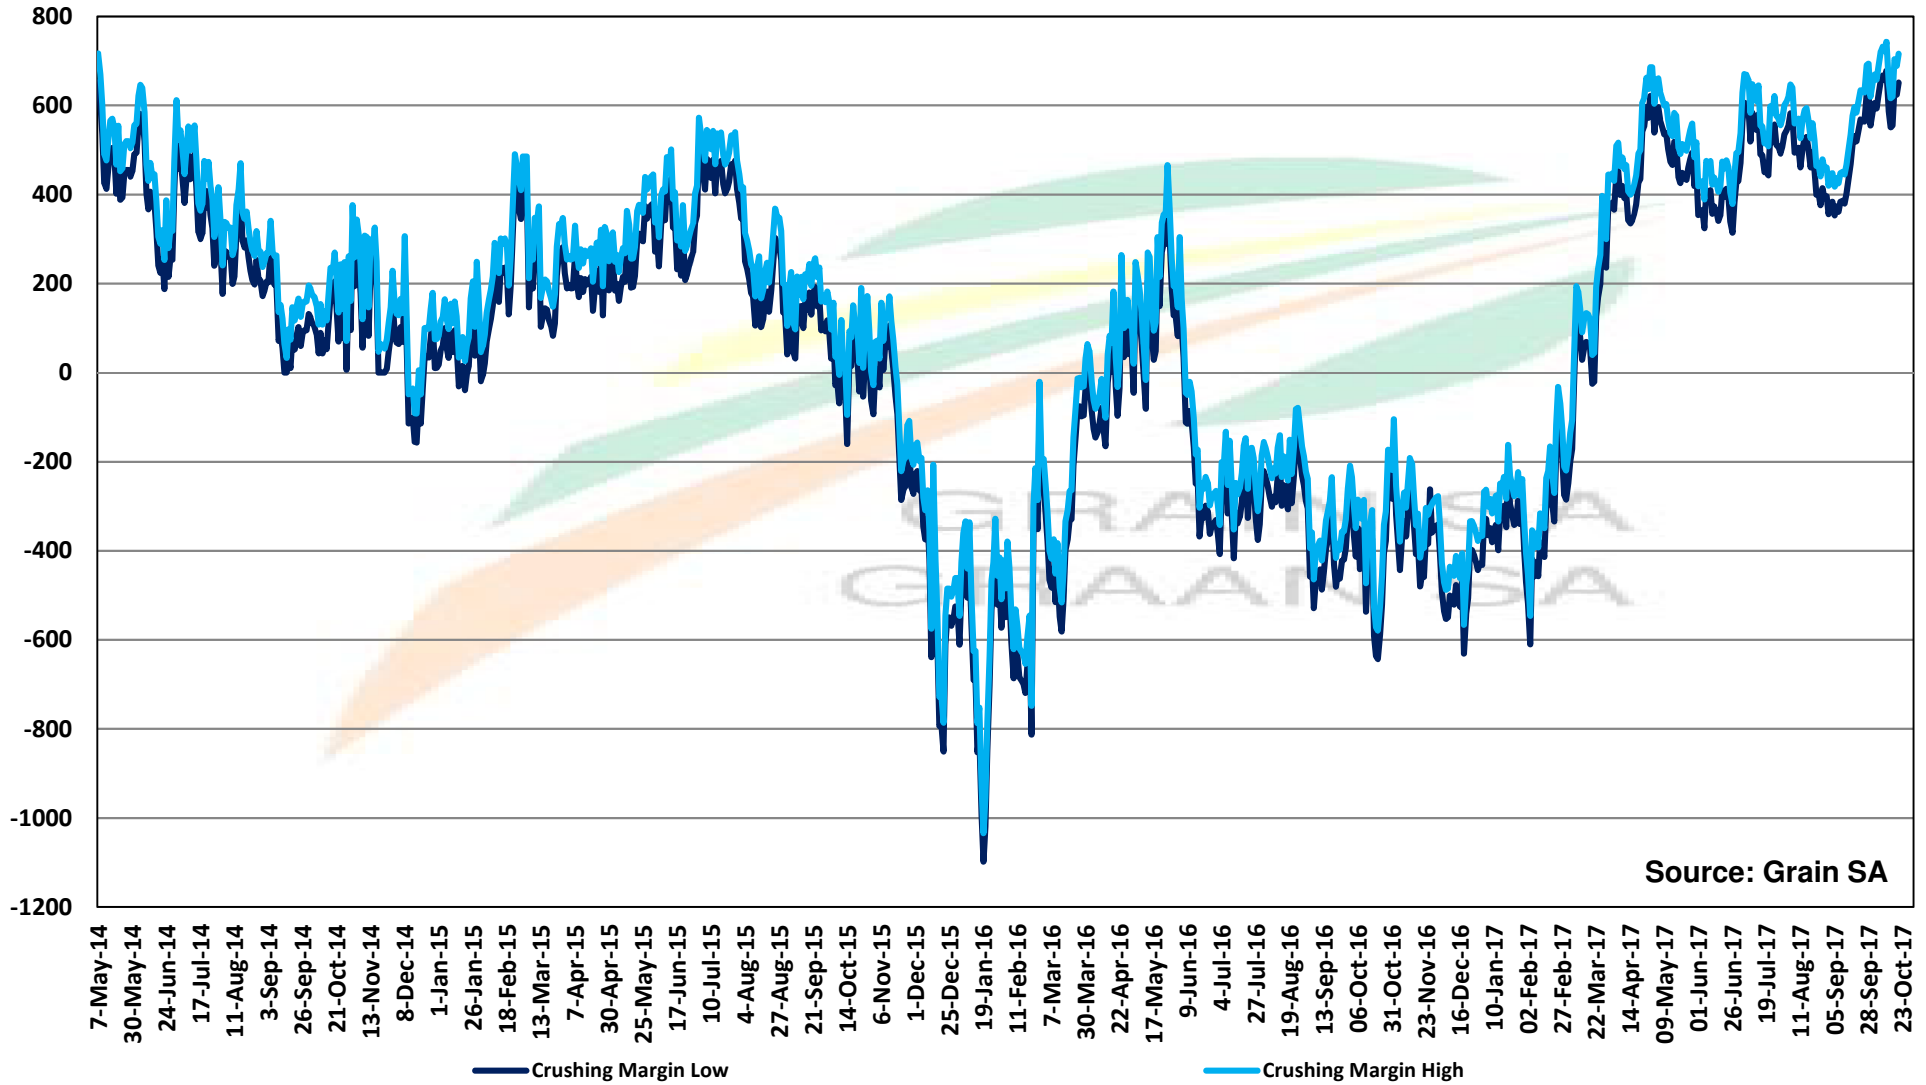

PRICES OF SOYBEAN SEED DELIVERED IN RANDFONTEIN PRYSE VAN SOJABOONSAAD GELEWER IN RANDFONTEIN

Source: Grain SA

PRICES OF ARGENTINIAN SOYBEAN SEED DELIVERED IN RANDFONTEIN PRYSE VAN ARGENTYNSE SOJABOONSAAD GELEWER IN RANDFONTEIN

Source: Grain SA

PRICES OF DERIVED SOYBEAN DELIVERED IN RANDFONTEIN PRYSE VAN AFGELEIDE SOJABONE GELEWER IN RANDFONTEIN

PRICES OF SOYBEAN CRUSHING MARGIN PRYSE VAN SOJABOON PERSMARGE

Source: Grain SA

PRICES OF BRAZILIAN SOYBEAN DELIVERED IN RANDFONTEIN PRYSE VAN BRASILIAANSE SOJABONE GELEWER IN RANDFONTEIN