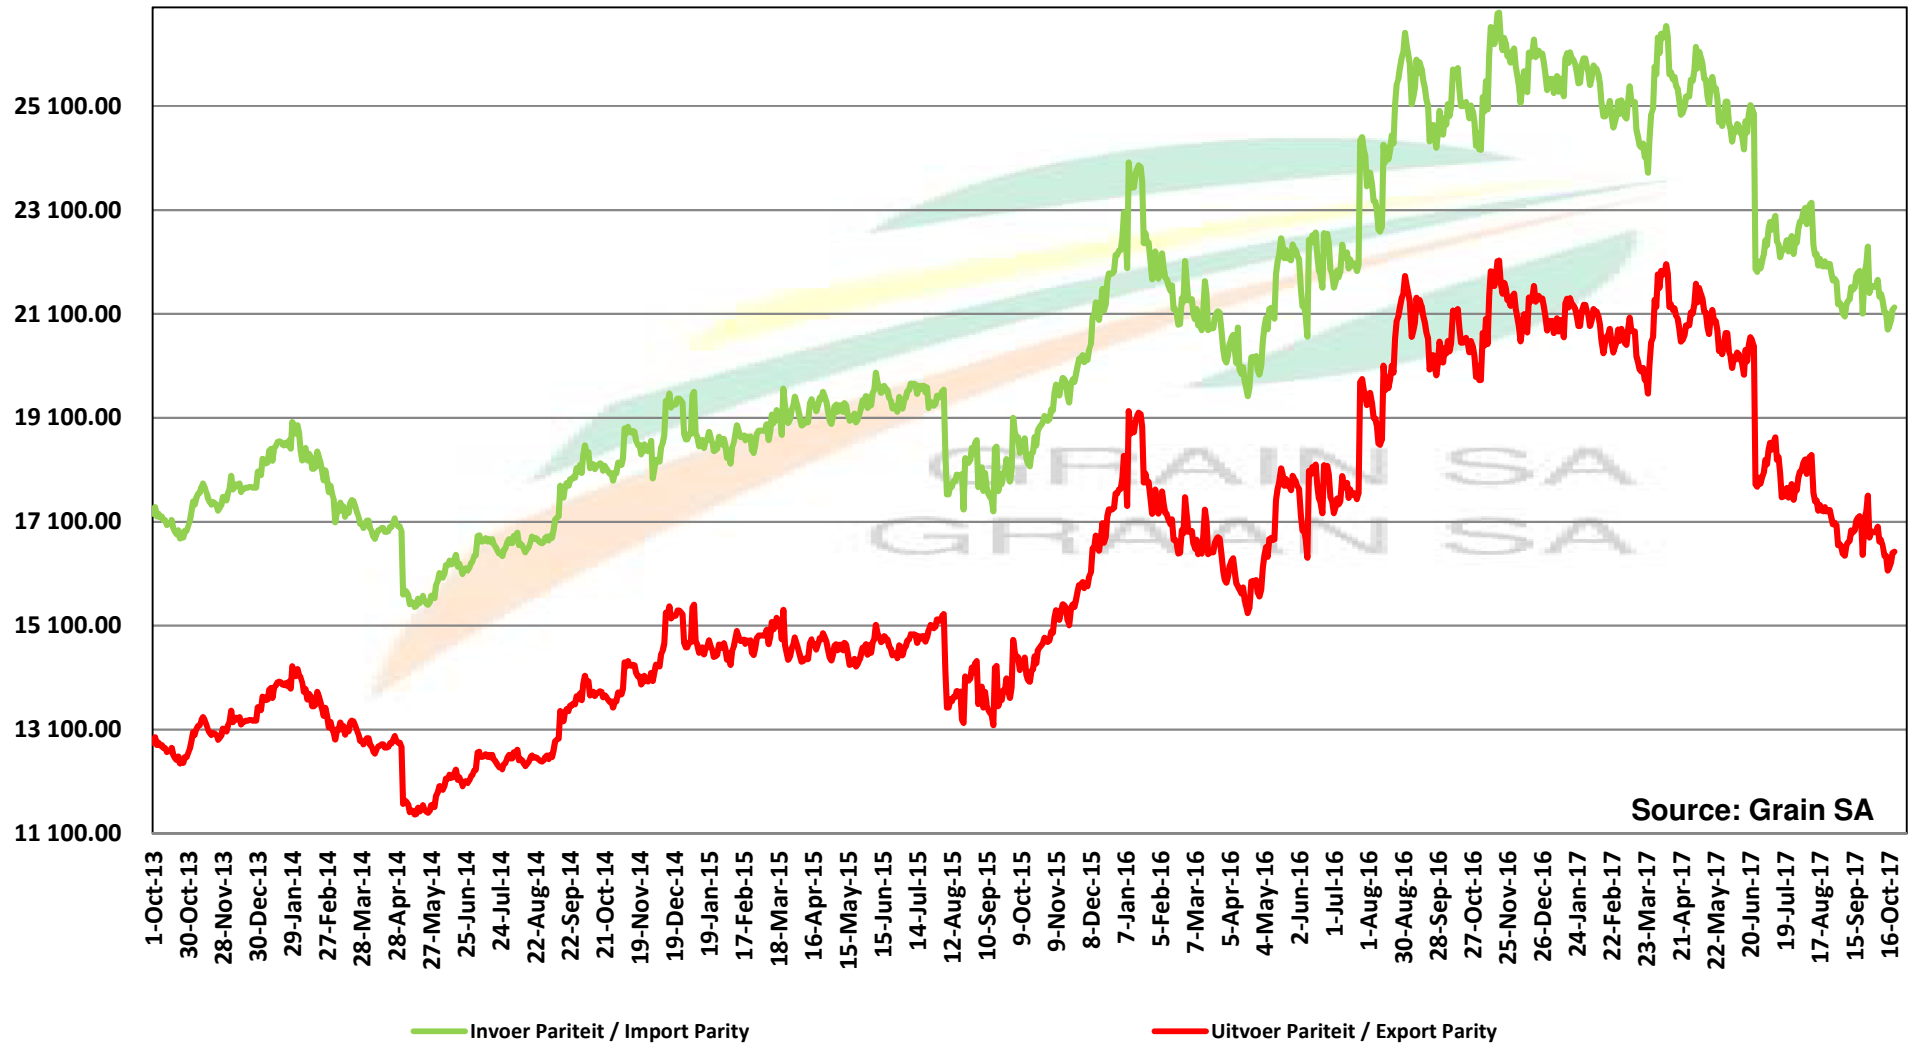

Source: Grain SA

PRICES OF DERIVED SOYBEAN DELIVERED IN RANDFONTEIN PRYSE VAN AFGELEIDE SOJABONE GELEWER IN RANDFONTEIN

PRICES OF SOYBEAN CRUSHING MARGIN PRYSE VAN SOJABOON PERSMARGE

Source: Grain SA

PRICES OF BRAZILIAN SOYBEAN DELIVERED IN RANDFONTEIN PRYSE VAN BRASILIAANSE SOJABONE GELEWER IN RANDFONTEIN

PRICES OF PROCESSED AND GRADED USA CHOICE GRADE GROUNDNUTS (40/50) (RANDFONTEIN)
PRYSE VAN UITGEDOP EN GESORTEERDE VSA KEURGRAAD GRONDBONE MET 'N PITGROOTTE VAN
40/50 pitgrootte (RANDFONTEIN)

**PRICES OF PROCESSED AND GRADED ARGENTINEAN CHOICE GRADE GROUNDNUTS (40/50)
(RANDFONTEIN)**