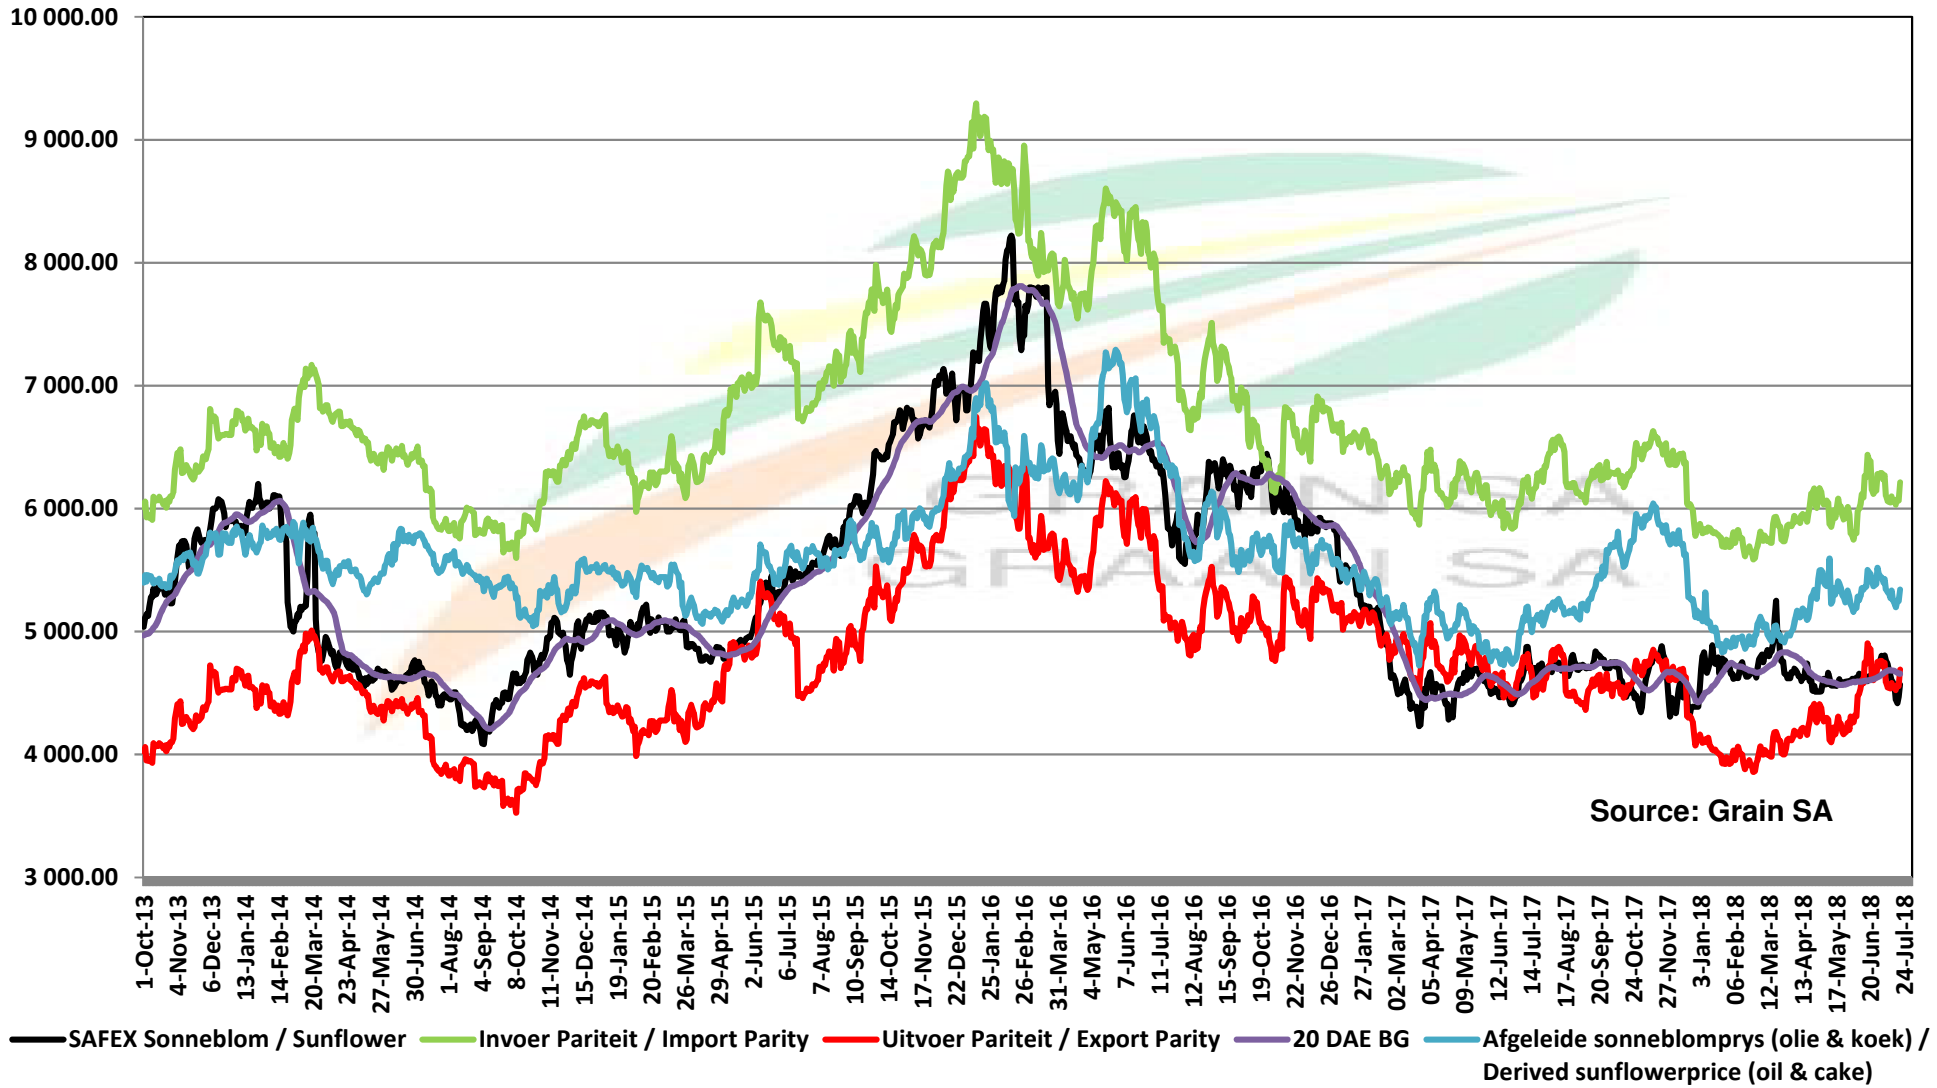

PRICES OF EU SUNFLOWER SEED DELIVERED IN RANDFONTEIN PRYSE VAN EU SONNEBLOMSAAD GELEWER IN RANDFONTEIN

PRICES OF EU SUNFLOWER SEED DELIVERED IN RANDFONTEIN PRYSE VAN EU SONNEBLOMSAAD GELEWER IN RANDFONTEIN