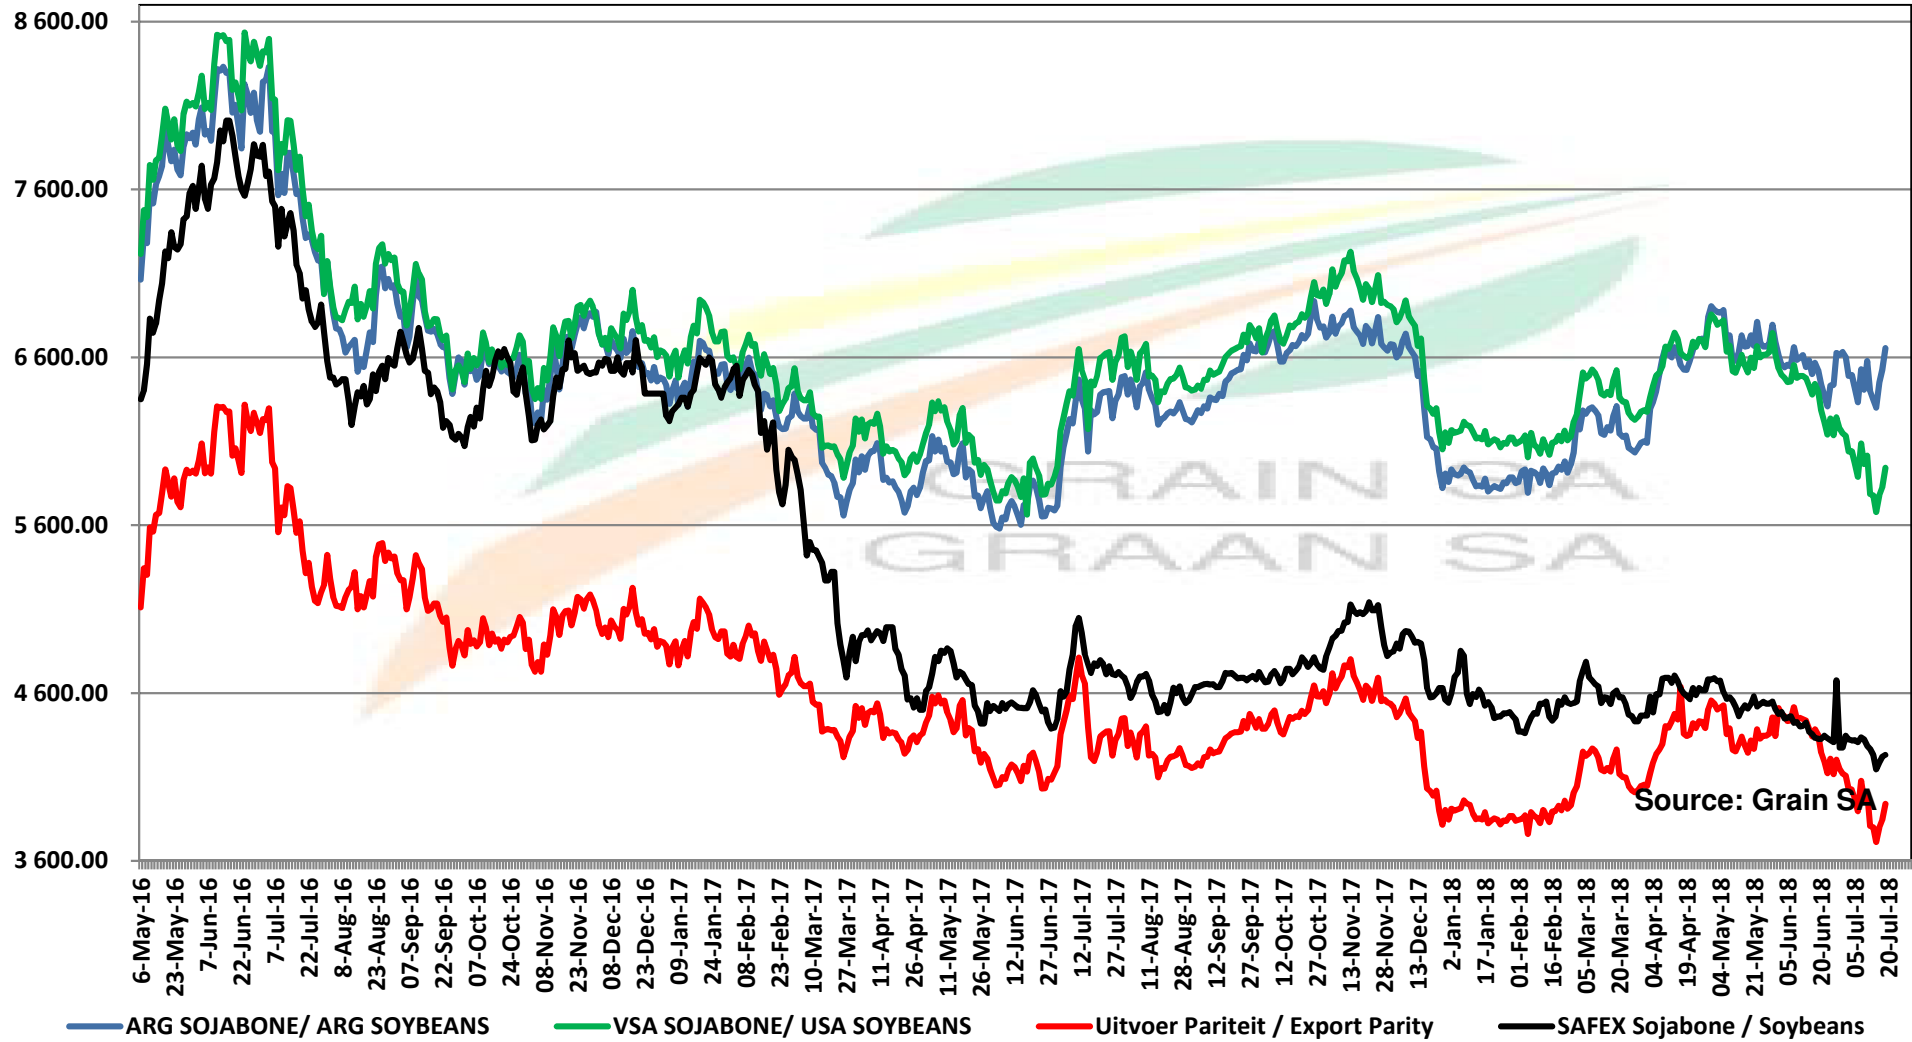

PRICES OF EU SUNFLOWER SEED DELIVERED IN RANDFONTEIN PRYSE VAN EU SONNEBLOMSAAD GELEWER IN RANDFONTEIN

PRICES OF EU SUNFLOWER SEED DELIVERED IN RANDFONTEIN PRYSE VAN EU SONNEBLOMSAAD GELEWER IN RANDFONTEIN

Source: Grain SA

PRICES OF SOYBEAN SEED DELIVERED IN RANDFONTEIN PRYSE VAN SOJABOONSAAD GELEWER IN RANDFONTEIN

PRICES OF ARGENTINIAN SOYBEAN SEED DELIVERED IN RANDFONTEIN PRYSE VAN ARGENTYNSE SOJABOONSAAD GELEWER IN RANDFONTEIN