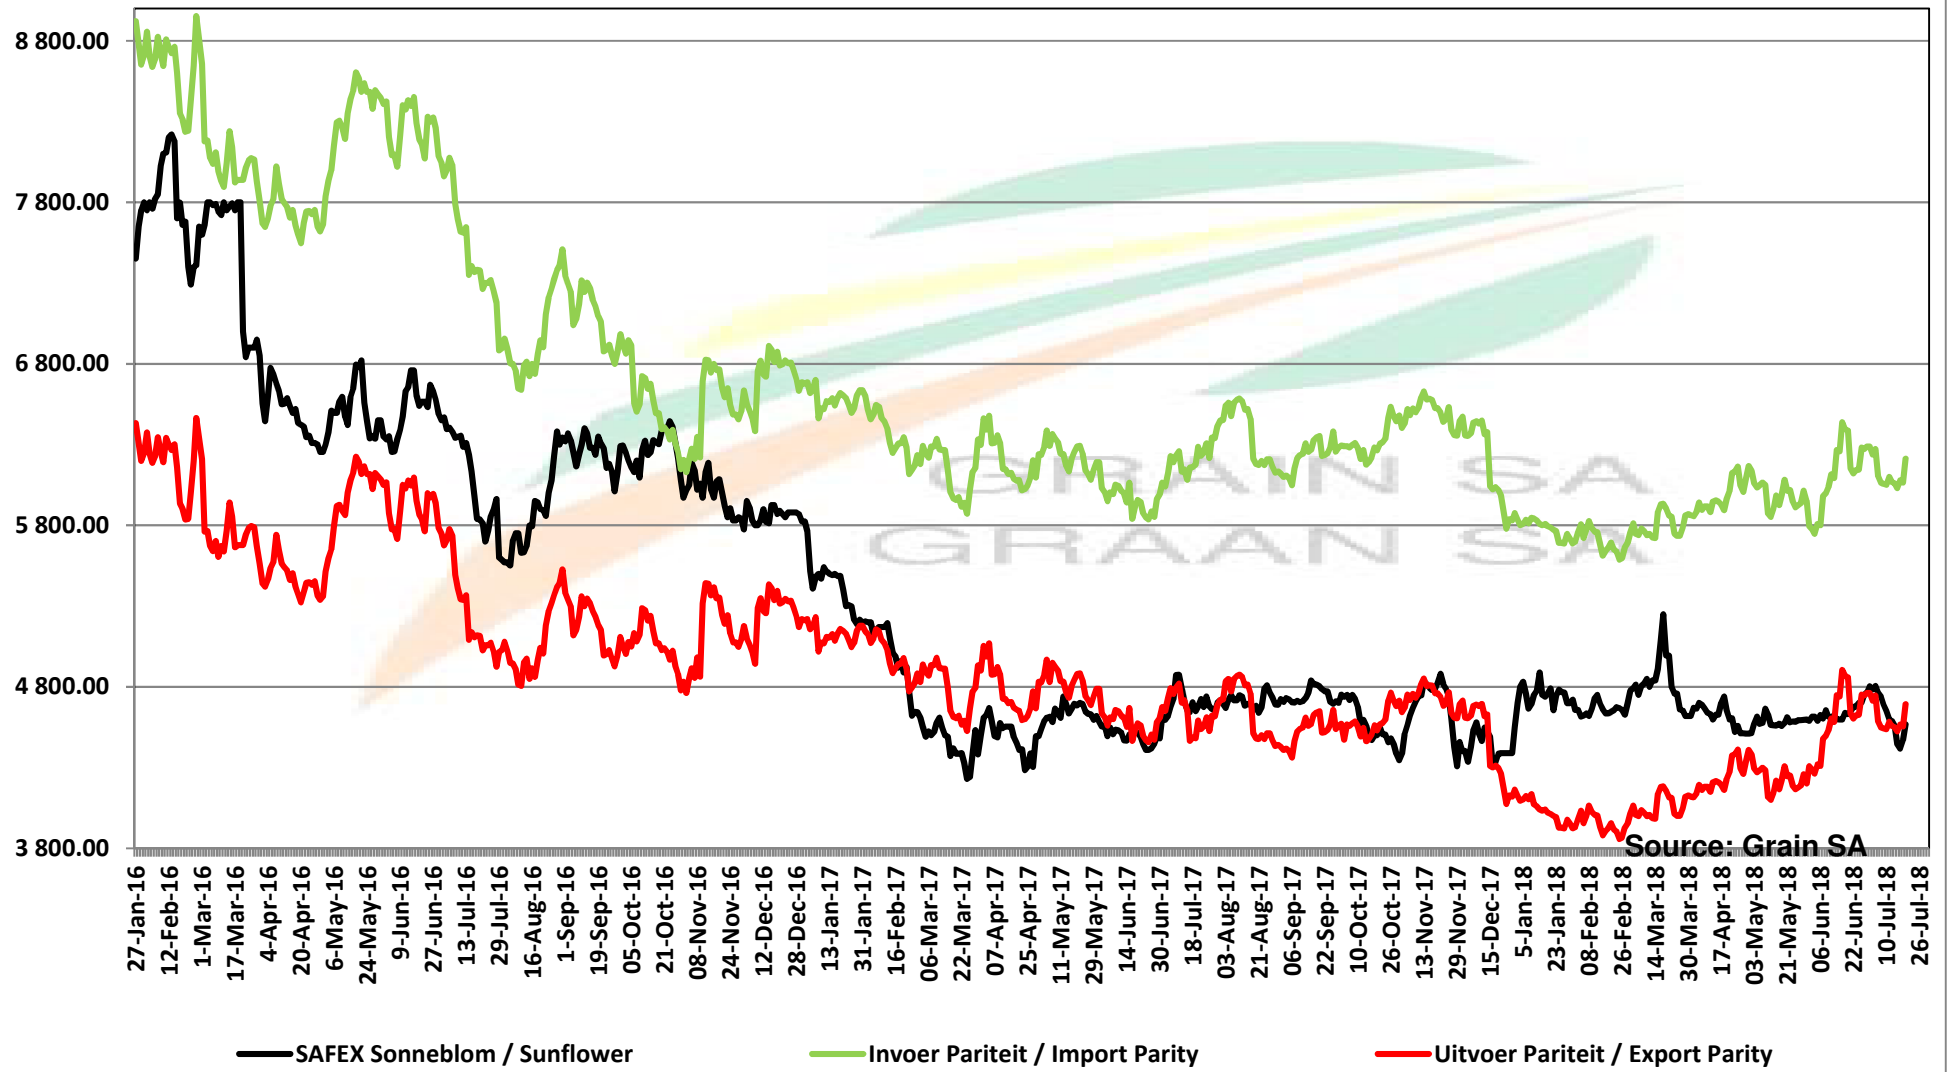

PRICES OF EU SUNFLOWER SEED DELIVERED IN RANDFONTEIN PRYSE VAN EU SONNEBLOMSAAD GELEWER IN RANDFONTEIN

PRICES OF EU SUNFLOWER SEED DELIVERED IN RANDFONTEIN PRYSE VAN EU SONNEBLOMSAAD GELEWER IN RANDFONTEIN