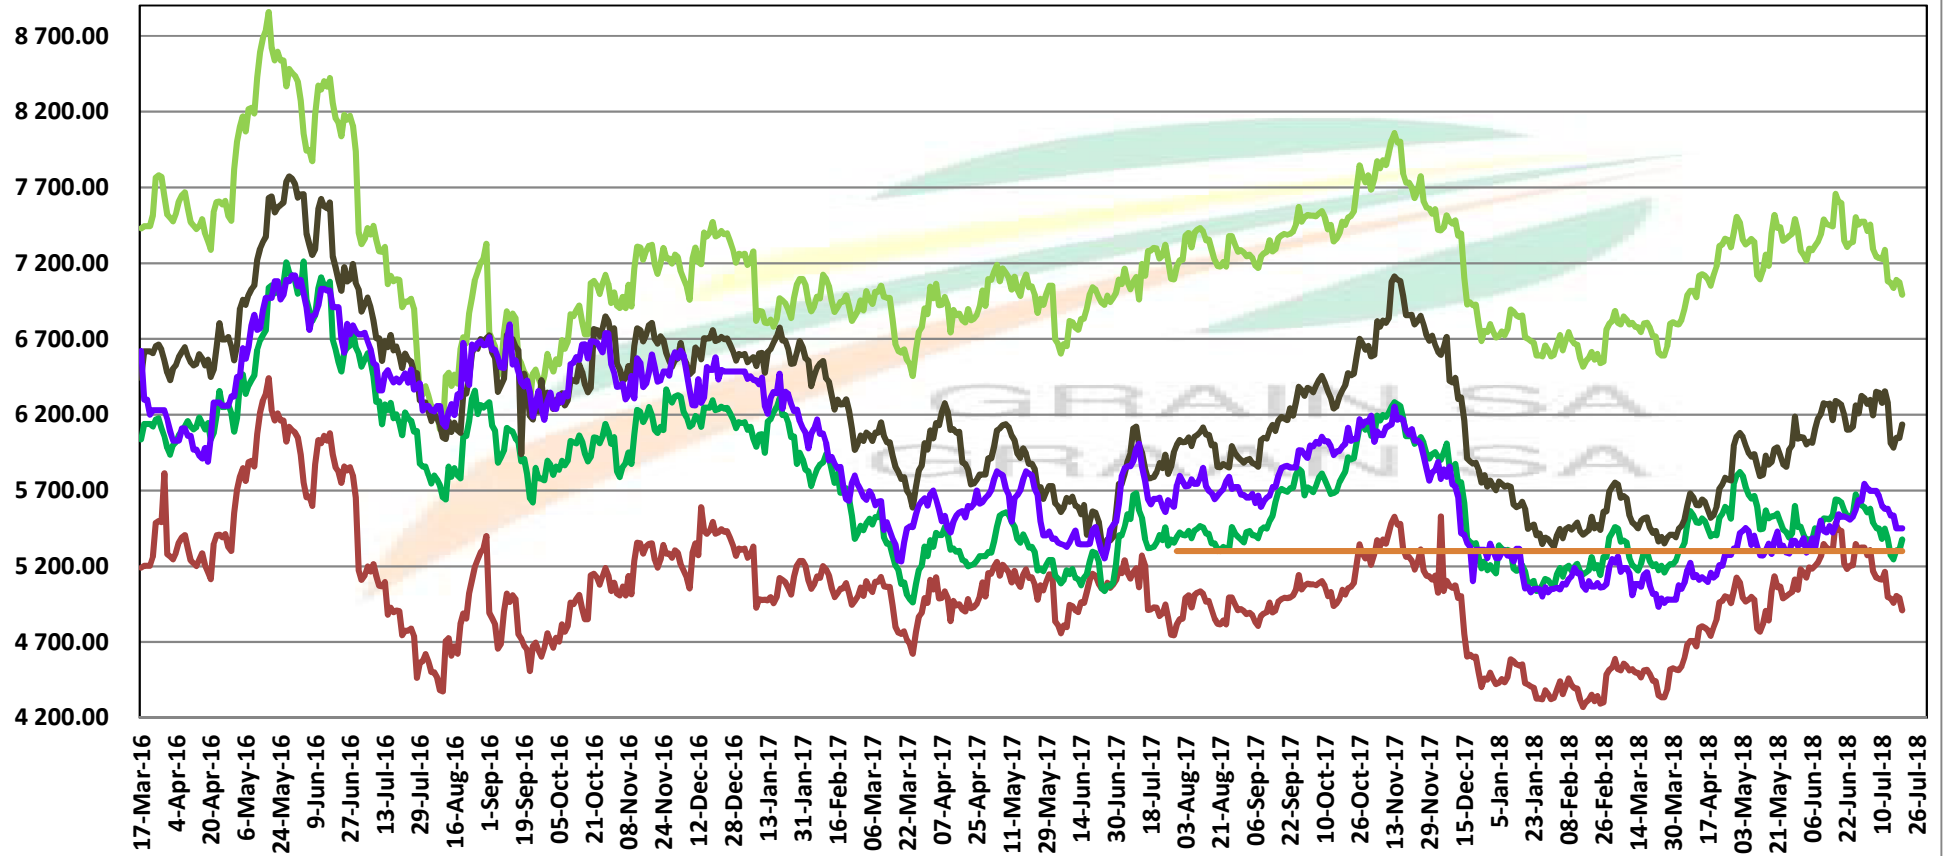

Prices of Canola in the South Cape (Swellendam) Canolapryse in die Suid-Kaap (Swellendam)

Source: Grain SA

- Import Par - S/Cape
- Export Parity - S/Cape
- GSA Derived Canola Price - S/Cape (Milldoor)
- GSA Derived Rapeseed Price - S/Cape (Milldoor)
- Canola Milldoor Price SOILL
- SOIL Final Producer Price SOIL