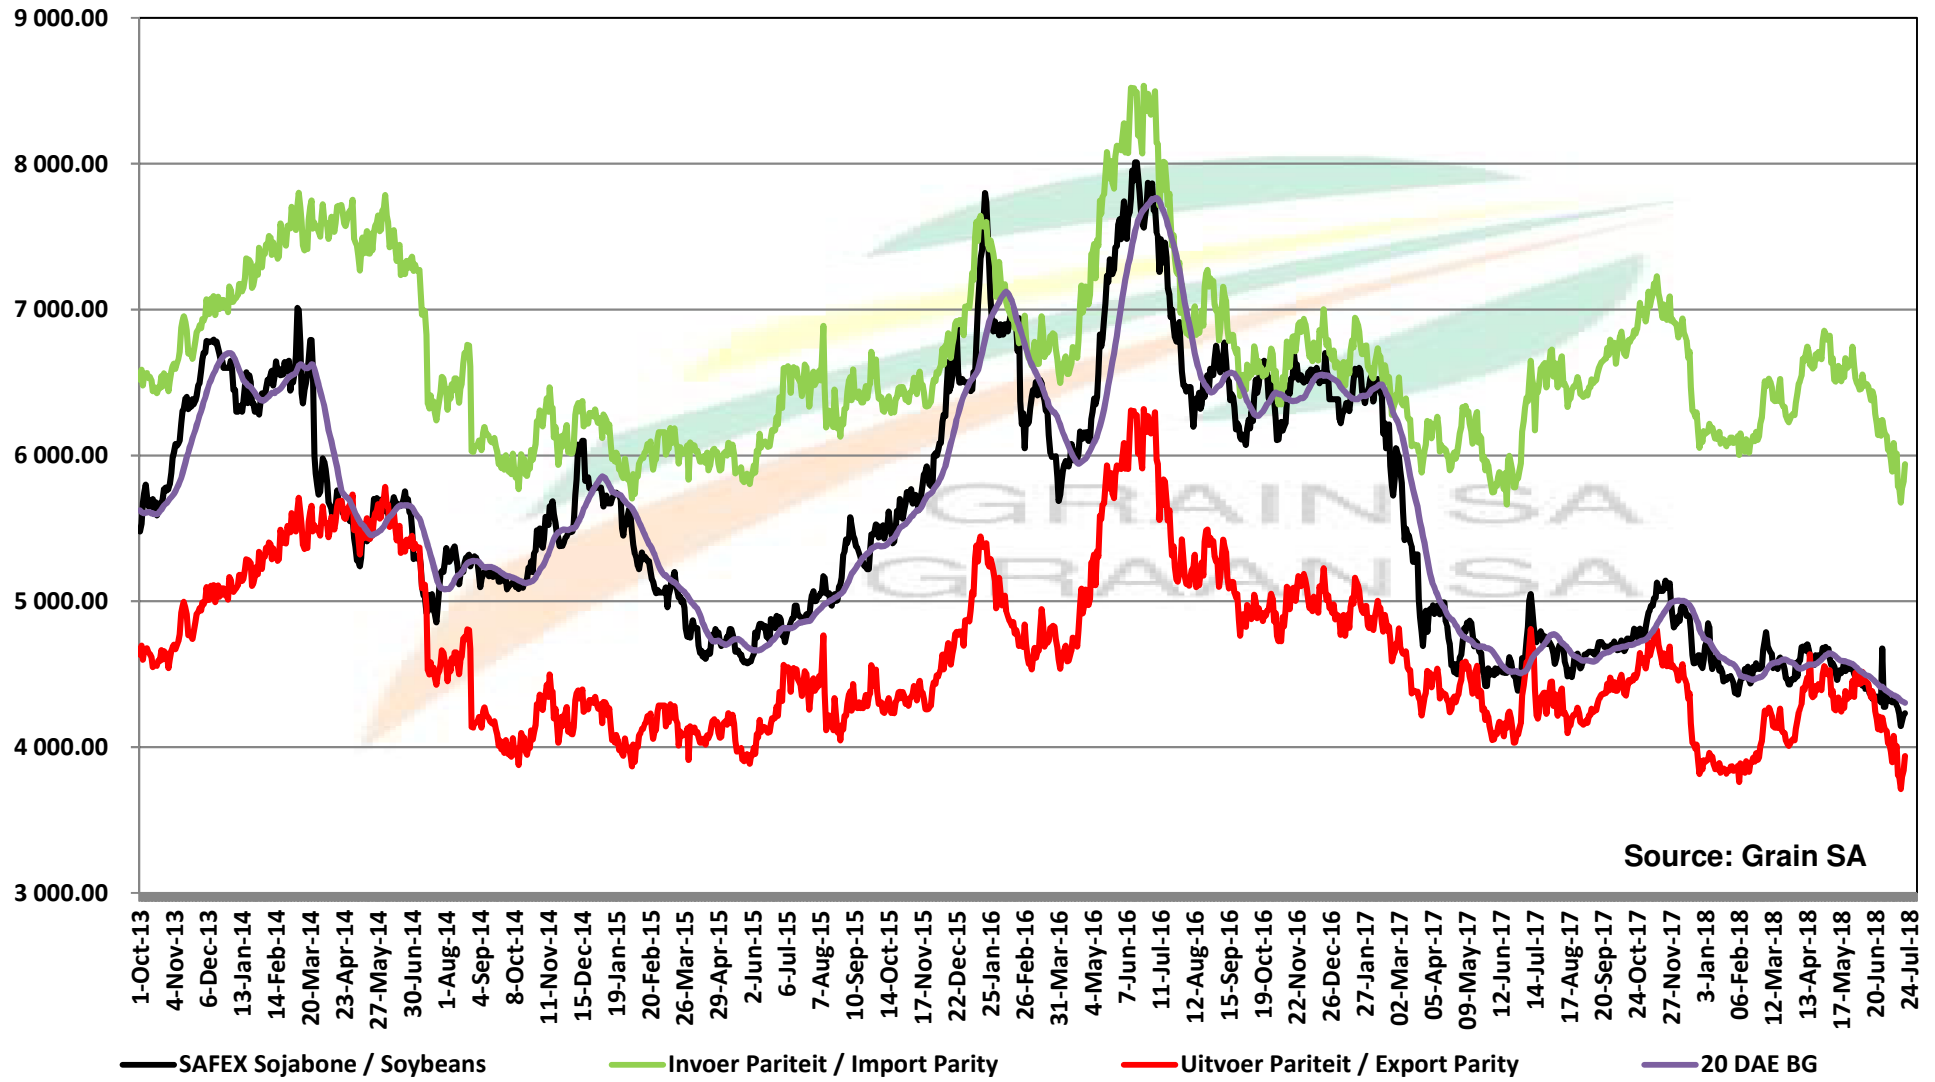

PRICES OF SOYBEAN SEED DELIVERED IN RANDFONTEIN PRYSE VAN SOJABOONSAAD GELEWER IN RANDFONTEIN