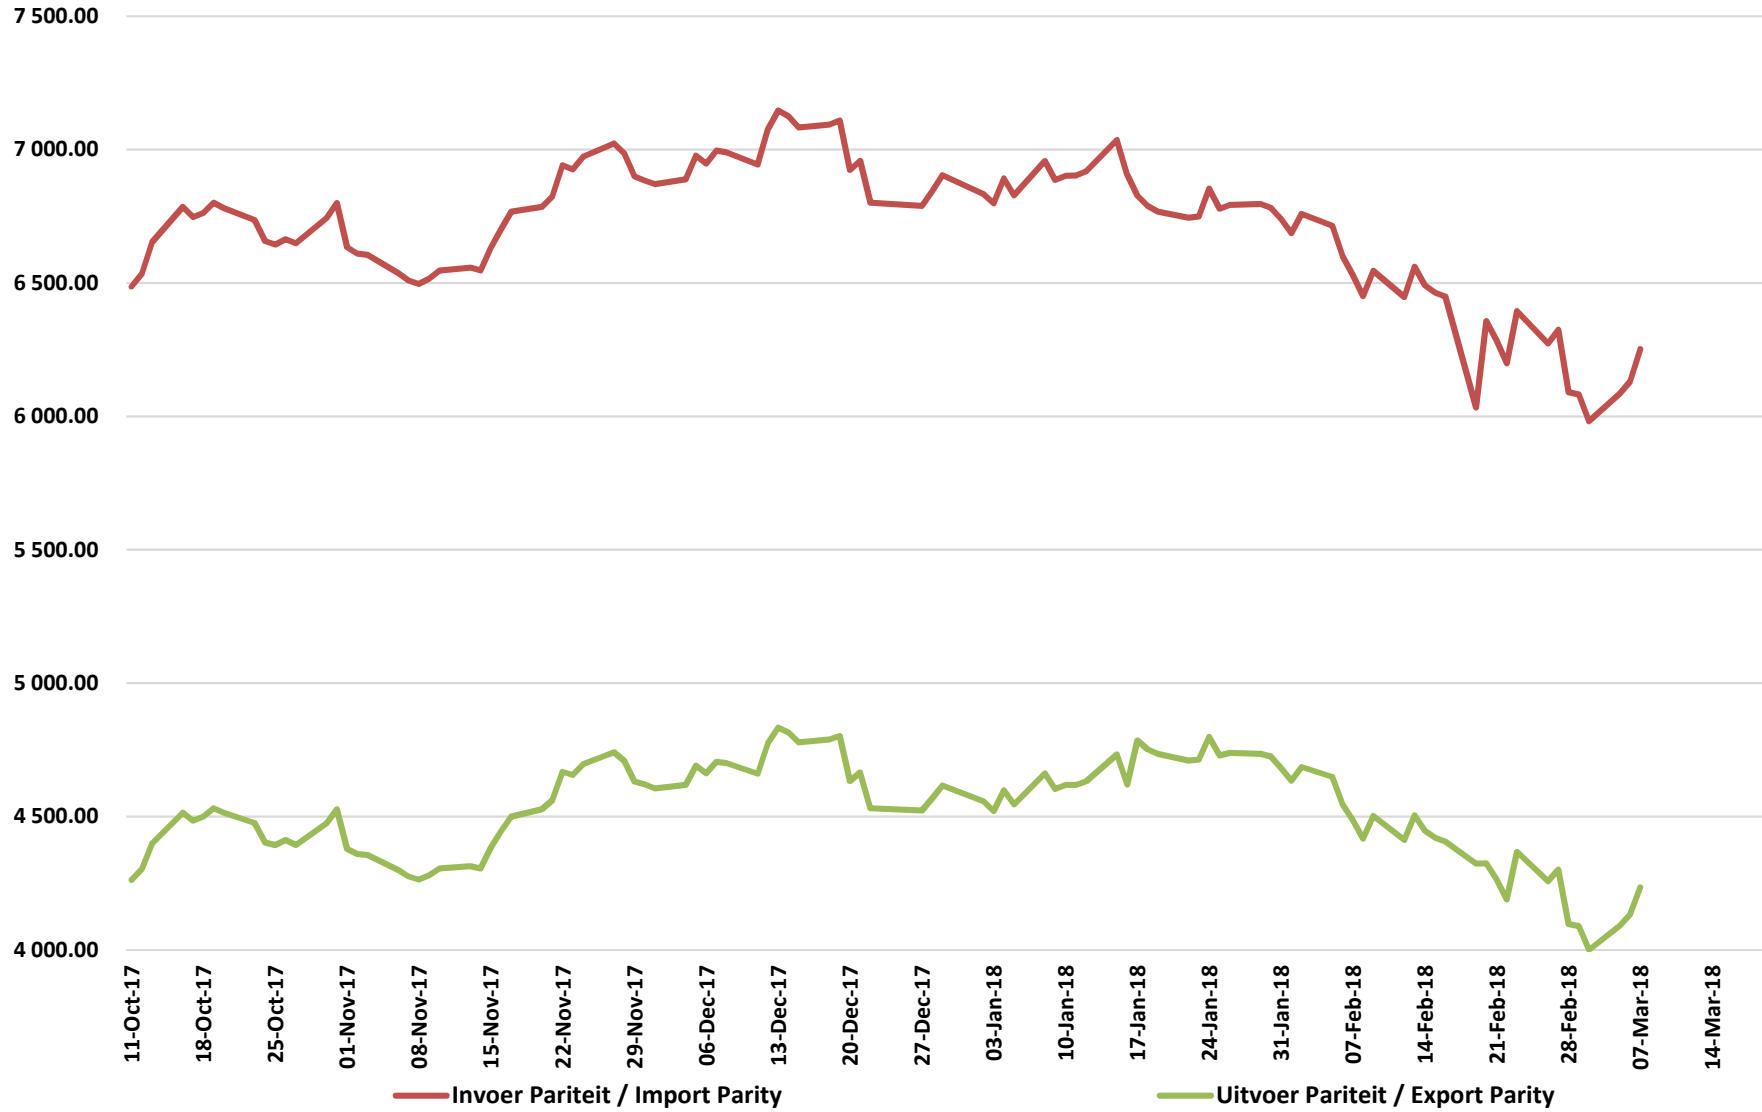

PRICES OF SOYBEAN SEED DELIVERED IN RANDFONTEIN Jul 2018
PRYSE VAN SOJABOONSAAD GELEWER IN RANDFONTEIN Jul 2018