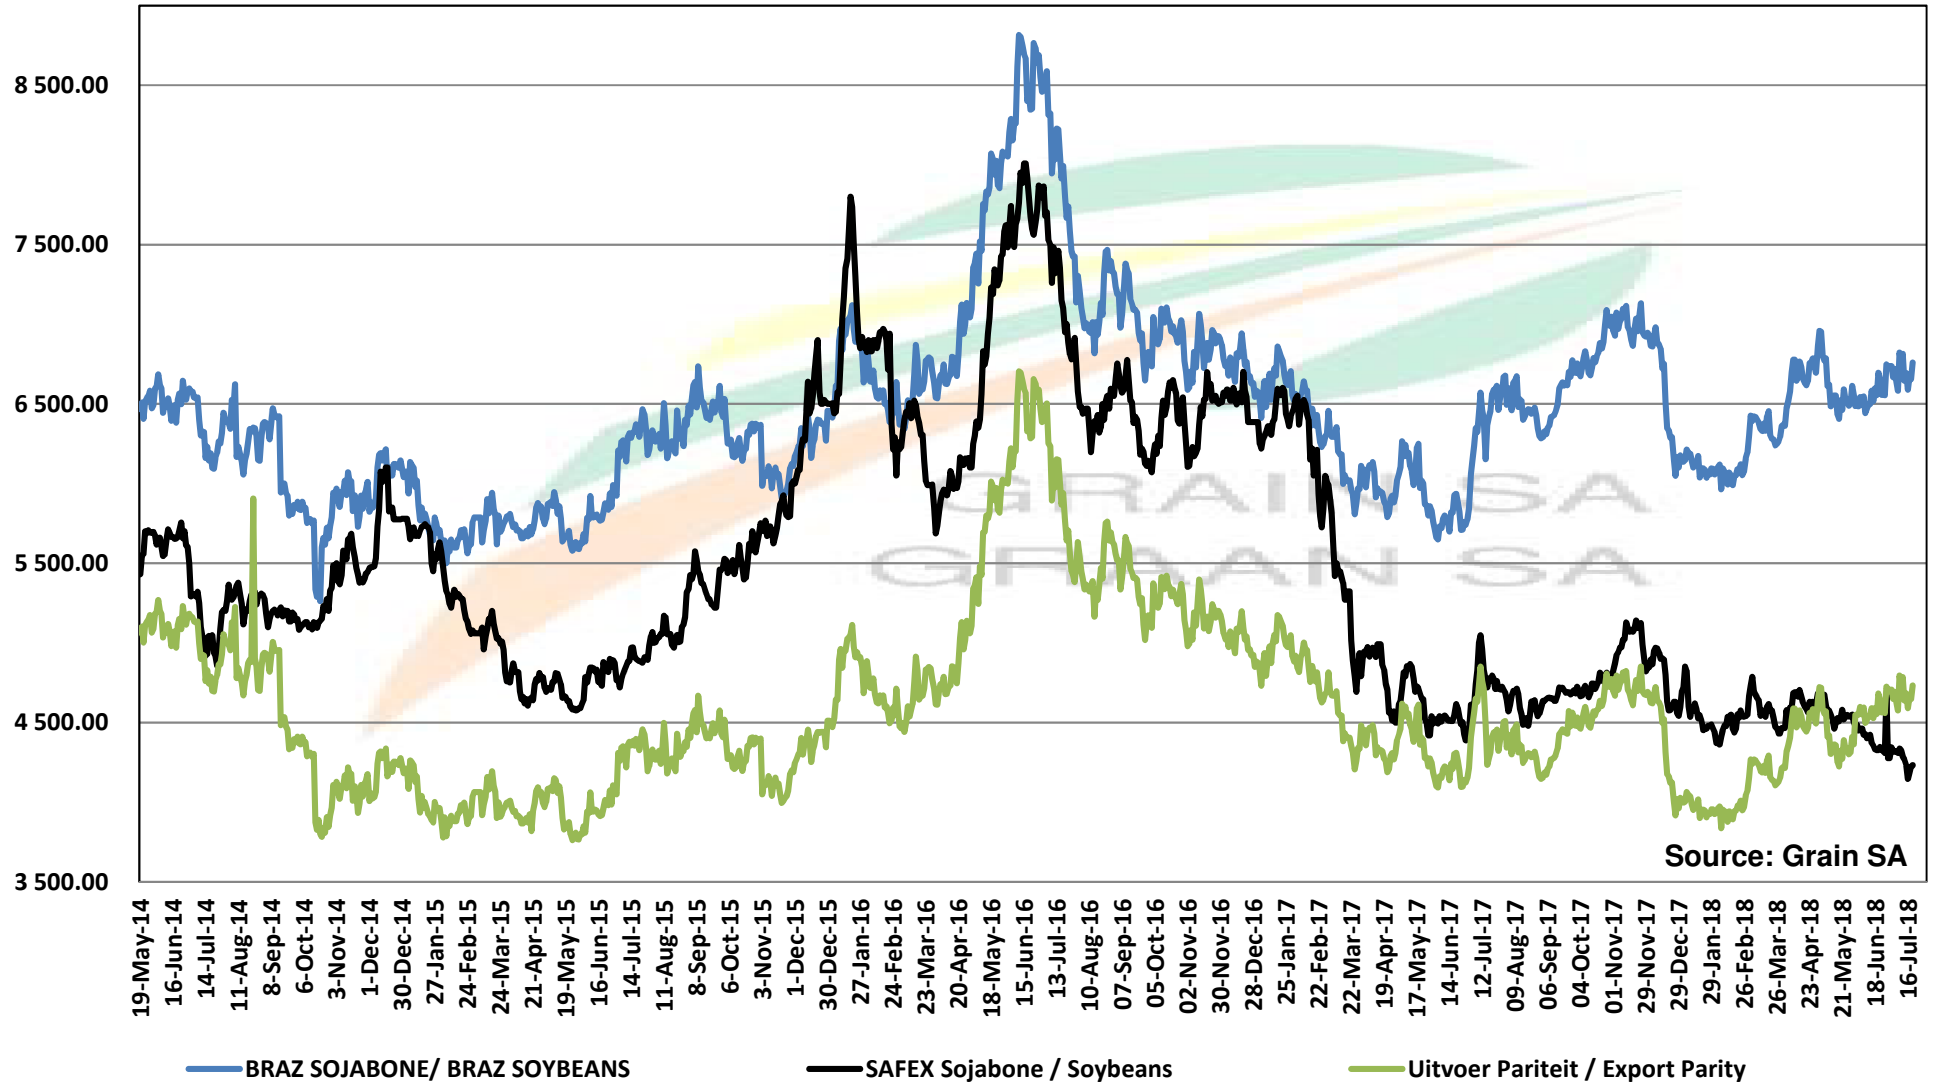

PRICES OF BRAZILIAN SOYBEAN DELIVERED IN RANDFONTEIN PRYSE VAN BRASILIAANSE SOJABONE GELEWER IN RANDFONTEIN