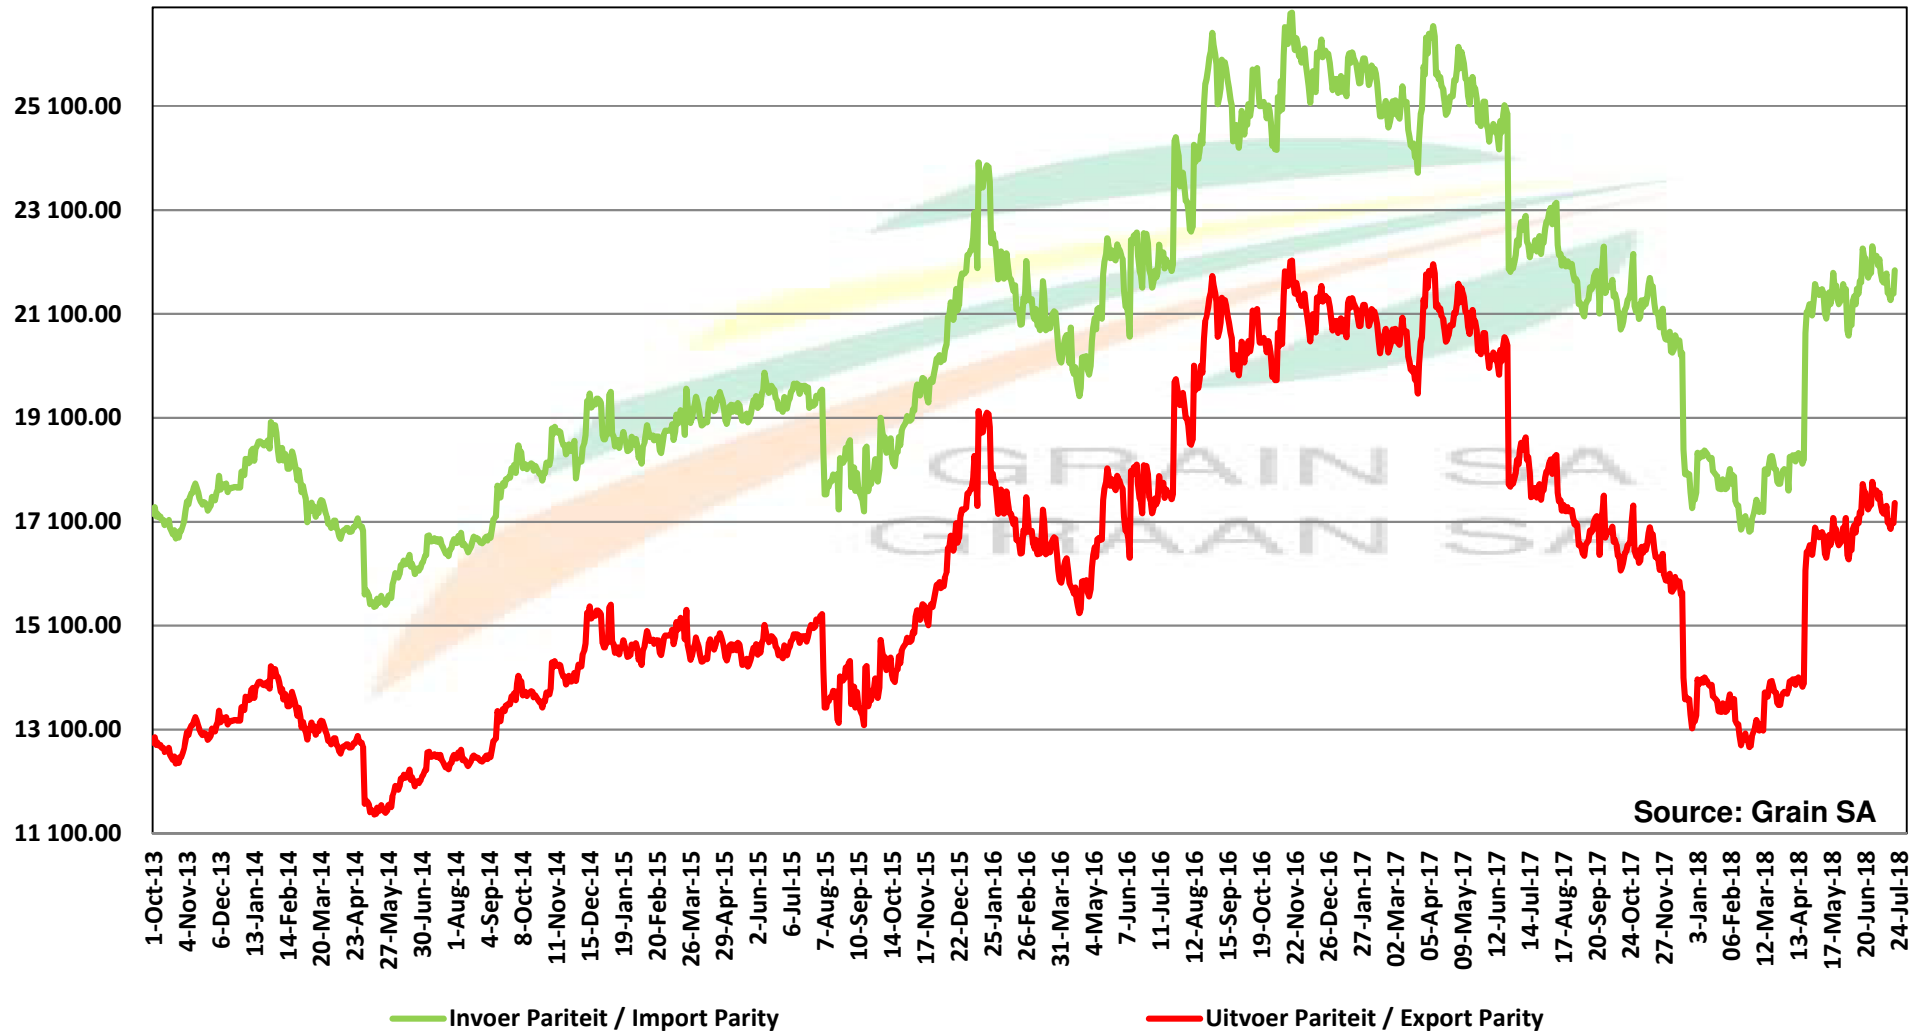

PRICES OF PROCESSED AND GRADED USA CHOICE GRADE GROUNDNUTS (40/50) (RANDFONTEIN)
PRYSE VAN UITGEDOP EN GESORTEERDE VSA KEURGRAAD GRONDBONE MET 'N PITGROOTTE VAN
40/50 pitgrootte (RANDFONTEIN)