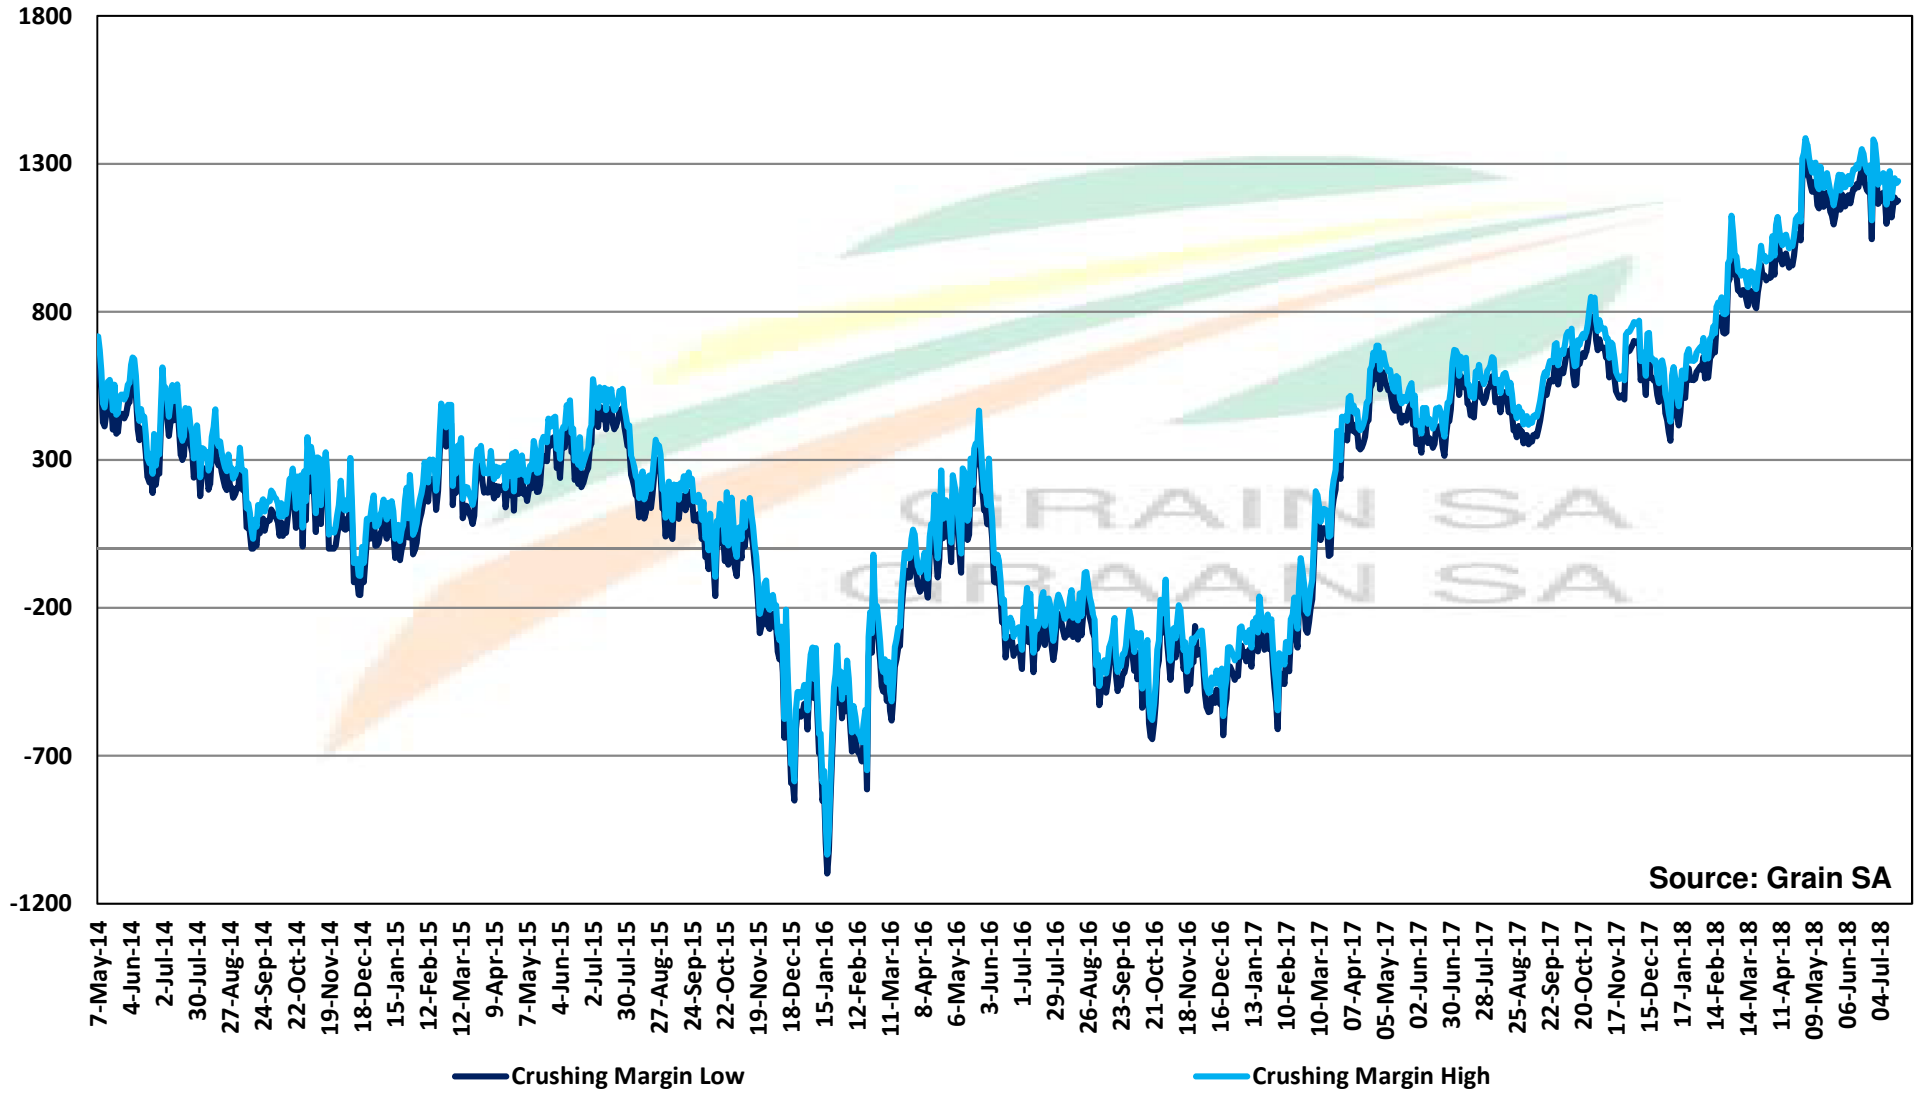

PRICES OF SOYBEAN CRUSHING MARGIN PRYSE VAN SOJABOON PERSMARGE